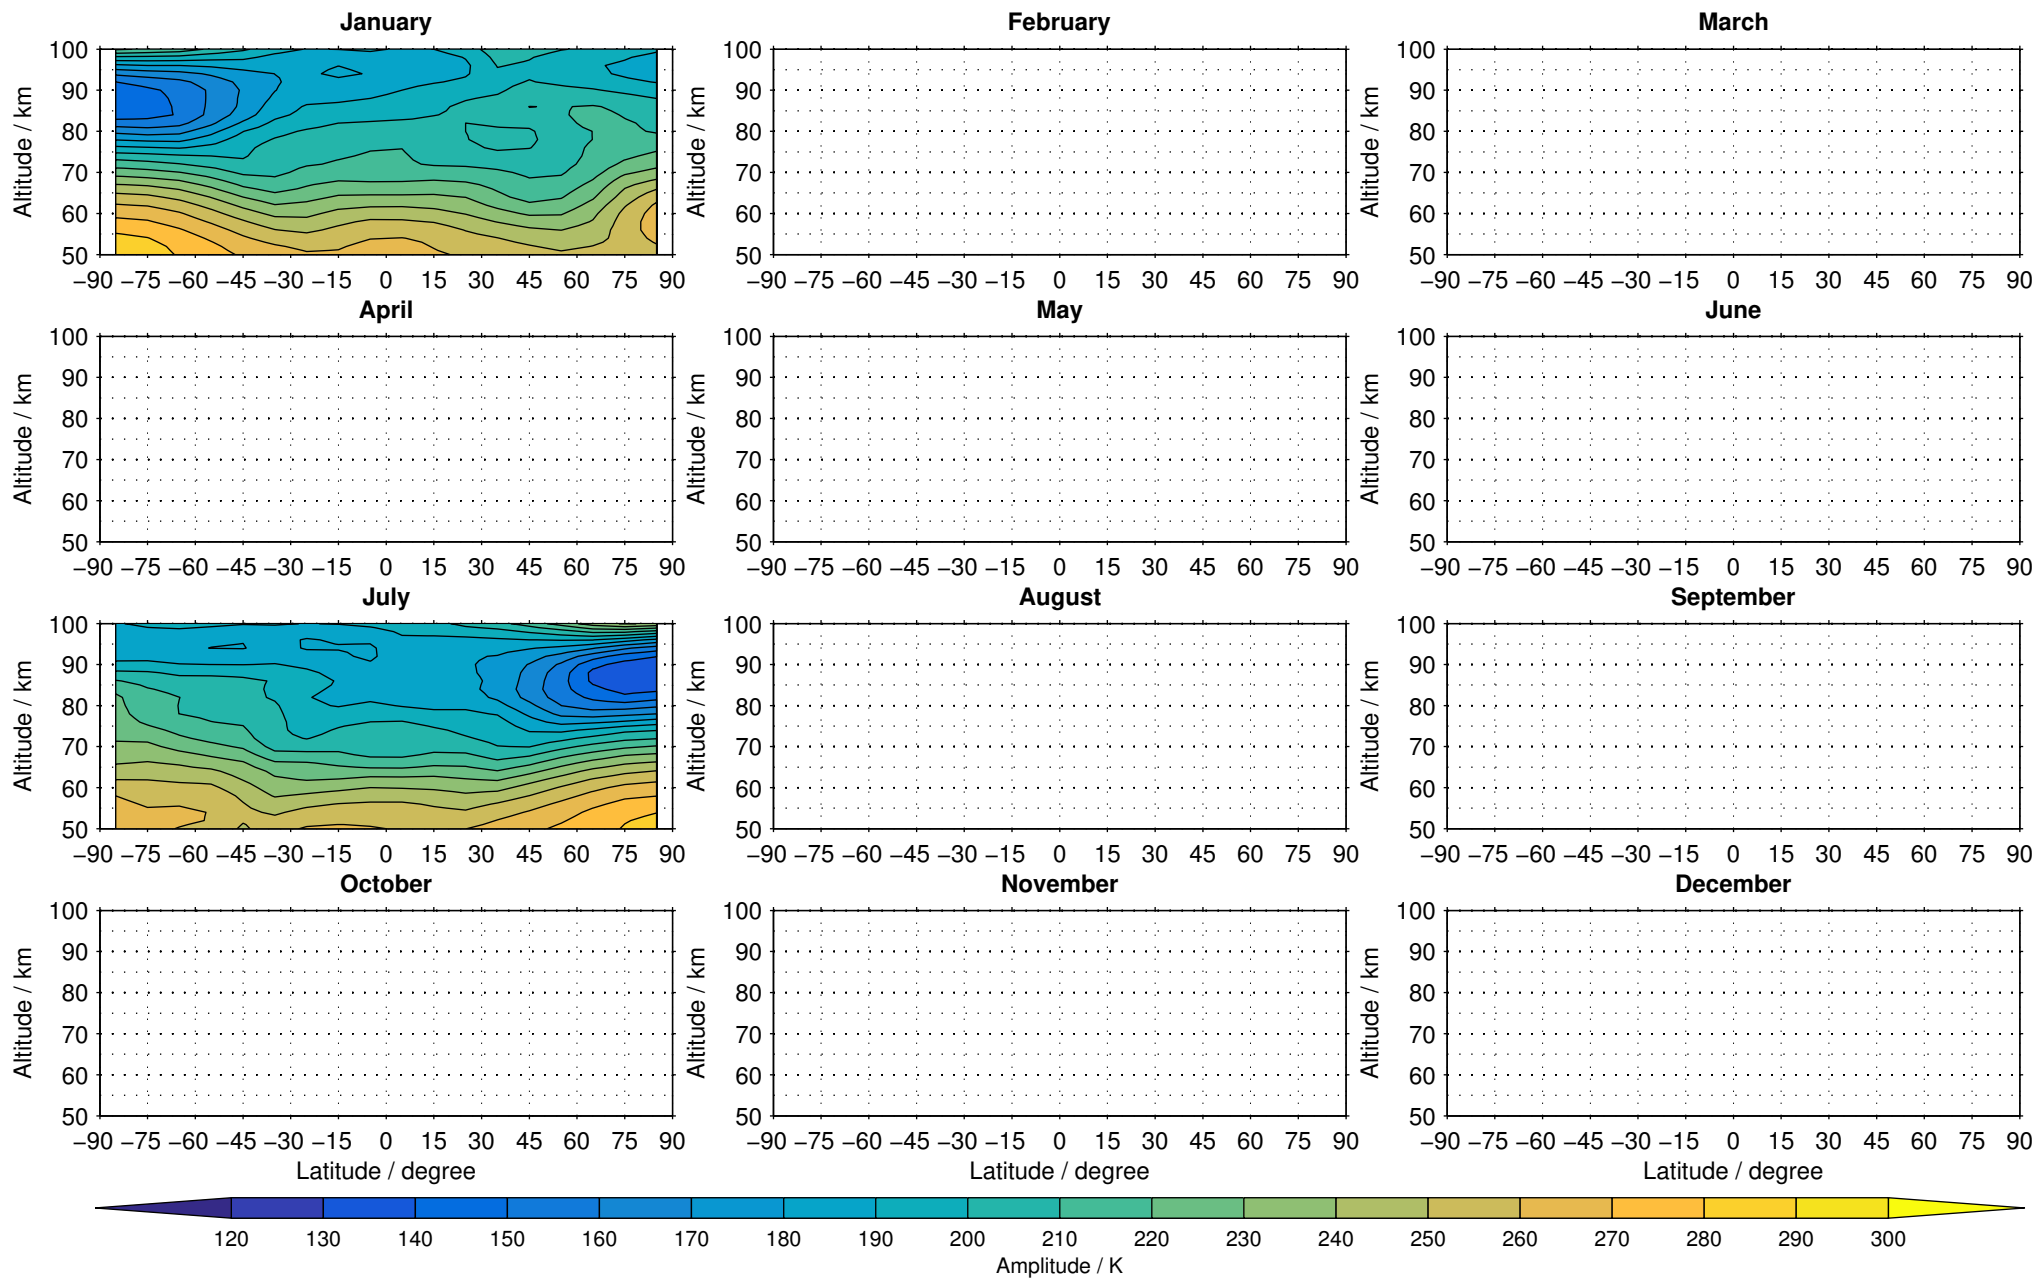

Envisat/MIPAS (IMKIAA) V5R v721 NLC temperature distribution for 2011

Creation Time:
11-04-2017
21:29:04 LT