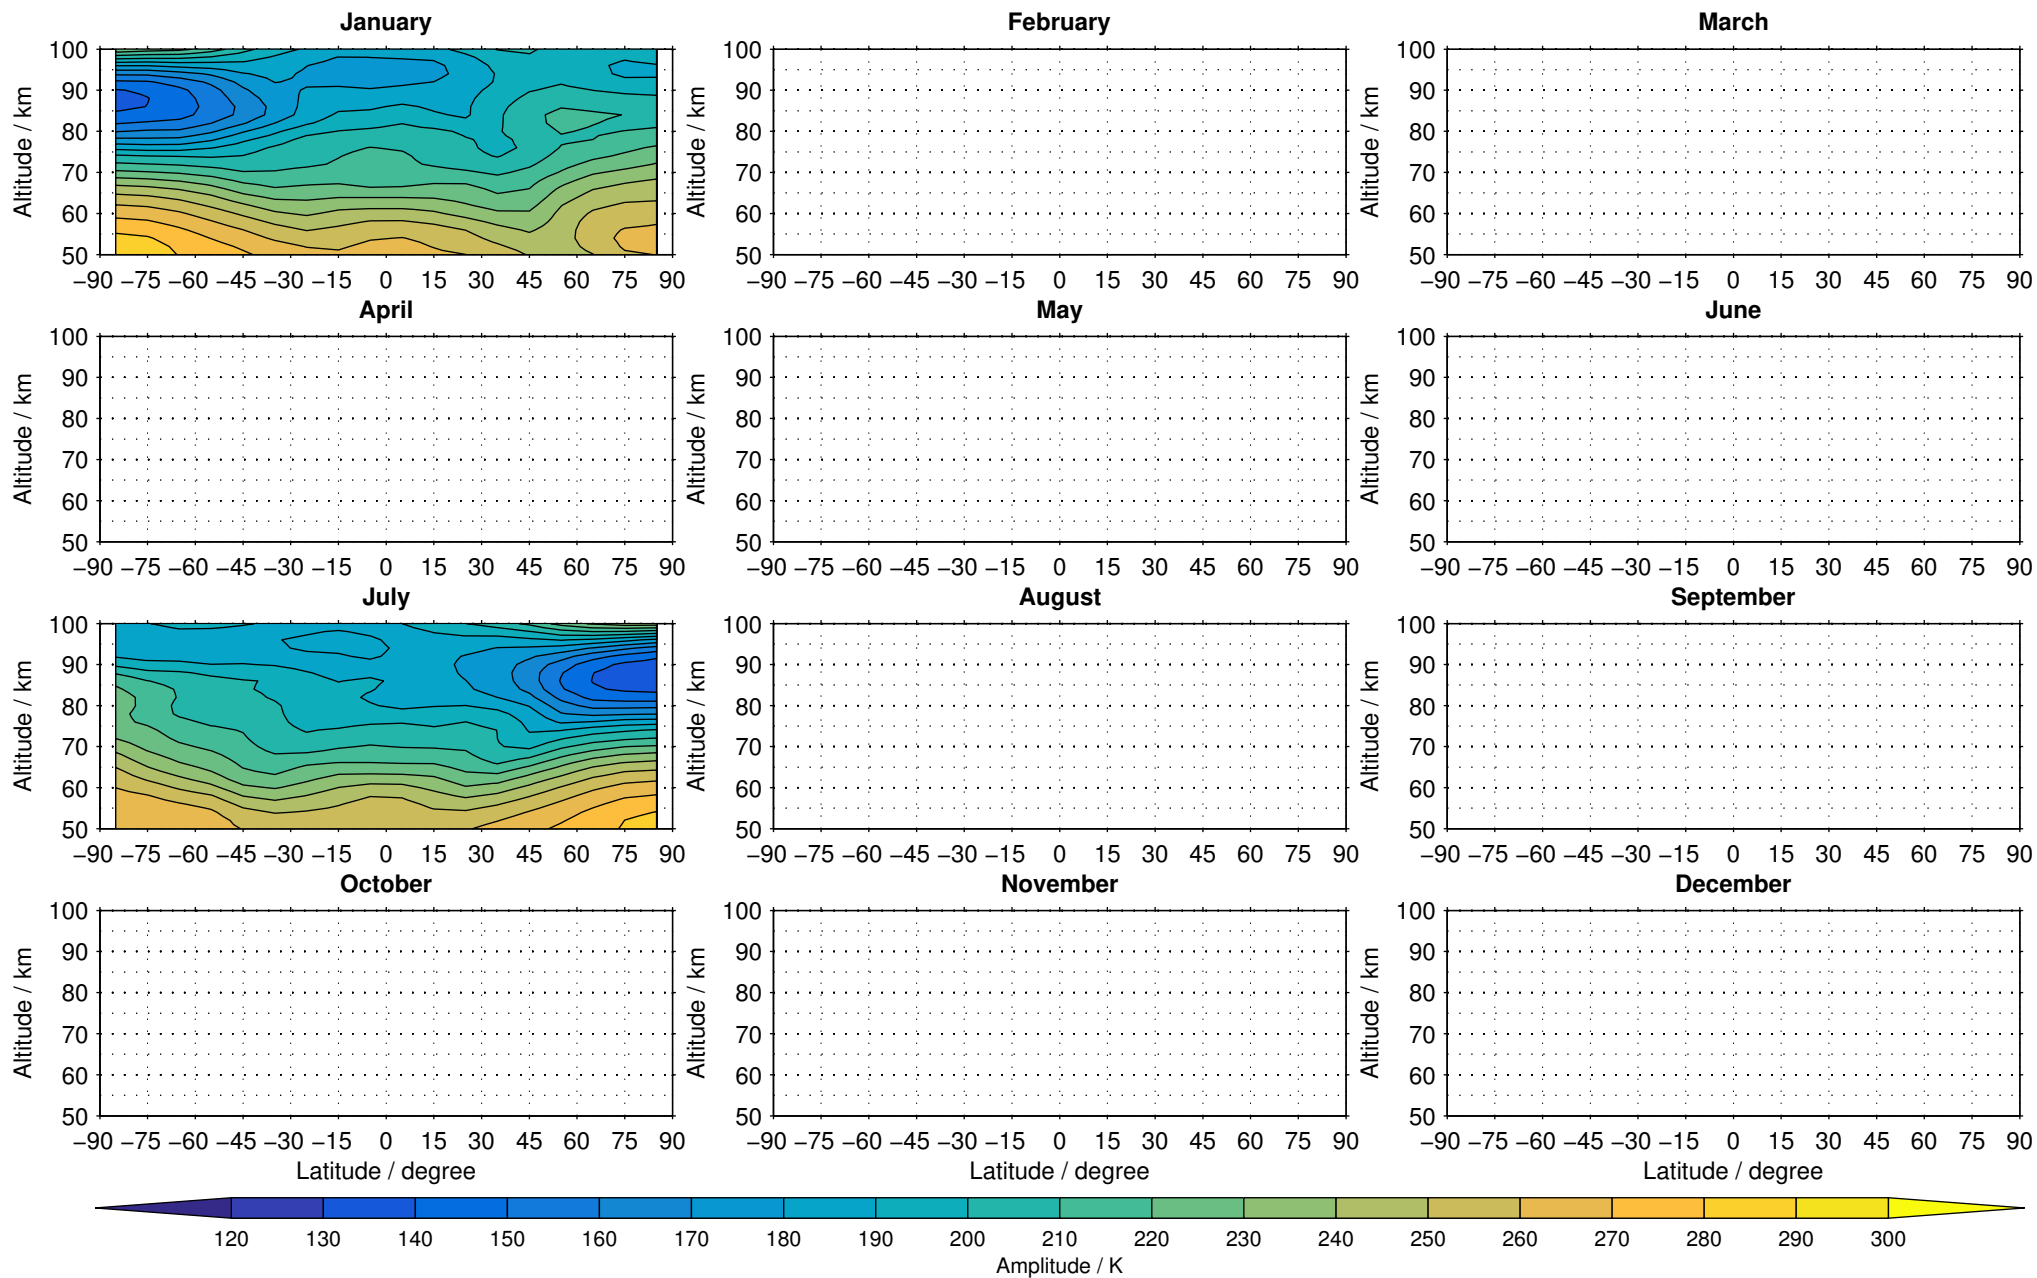

Envisat/MIPAS (IMKIAA) V5R v721 NLC temperature distribution for 2010

Creation Time:
11-04-2017
21:29:04 LT