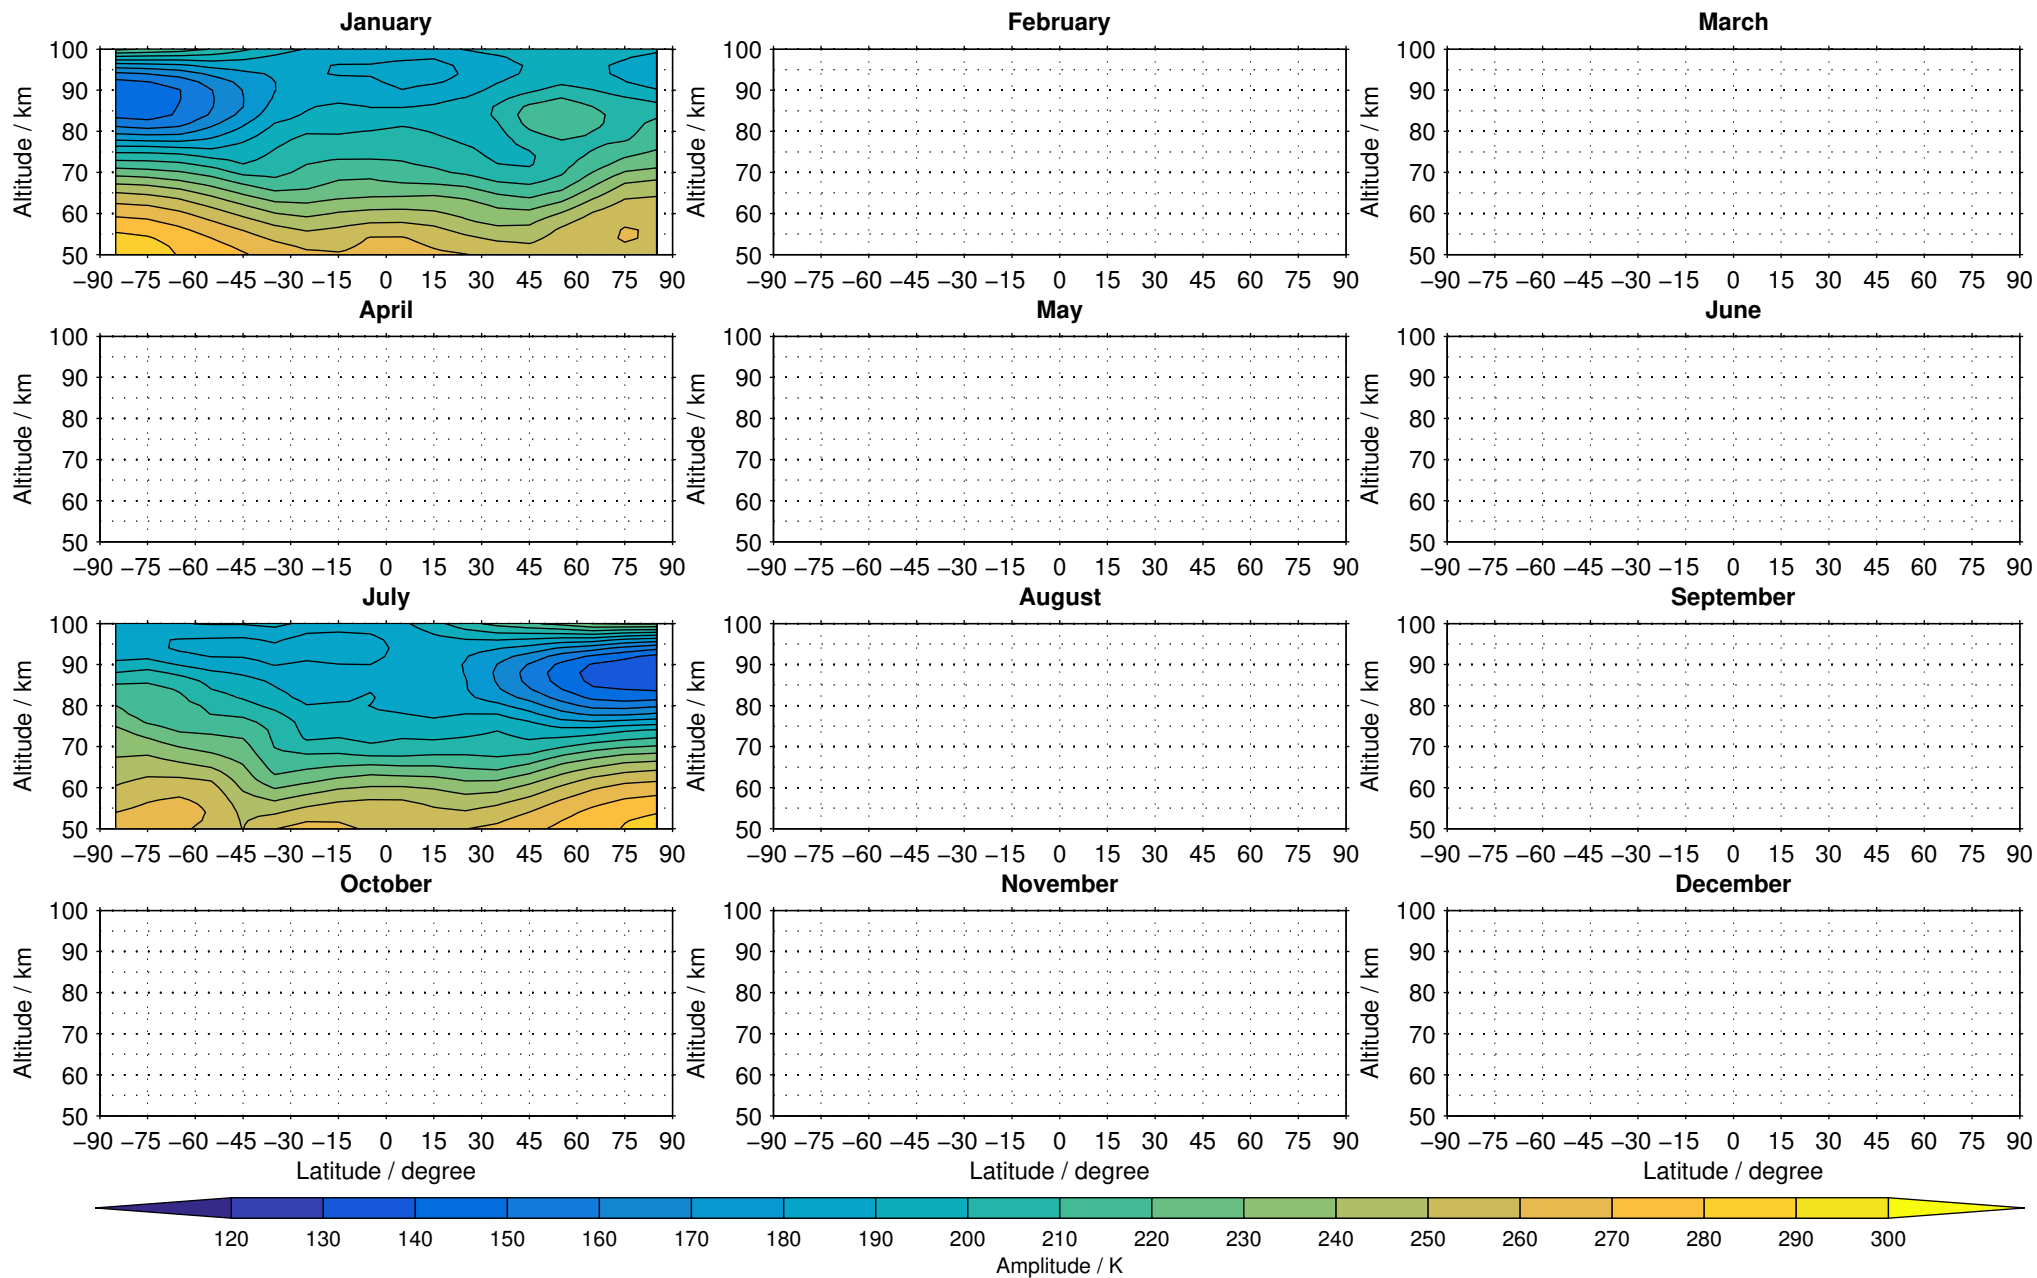

Envisat/MIPAS (IMKIAA) V5R v721 NLC temperature distribution for 2009

Creation Time:
11-04-2017
21:29:03 LT