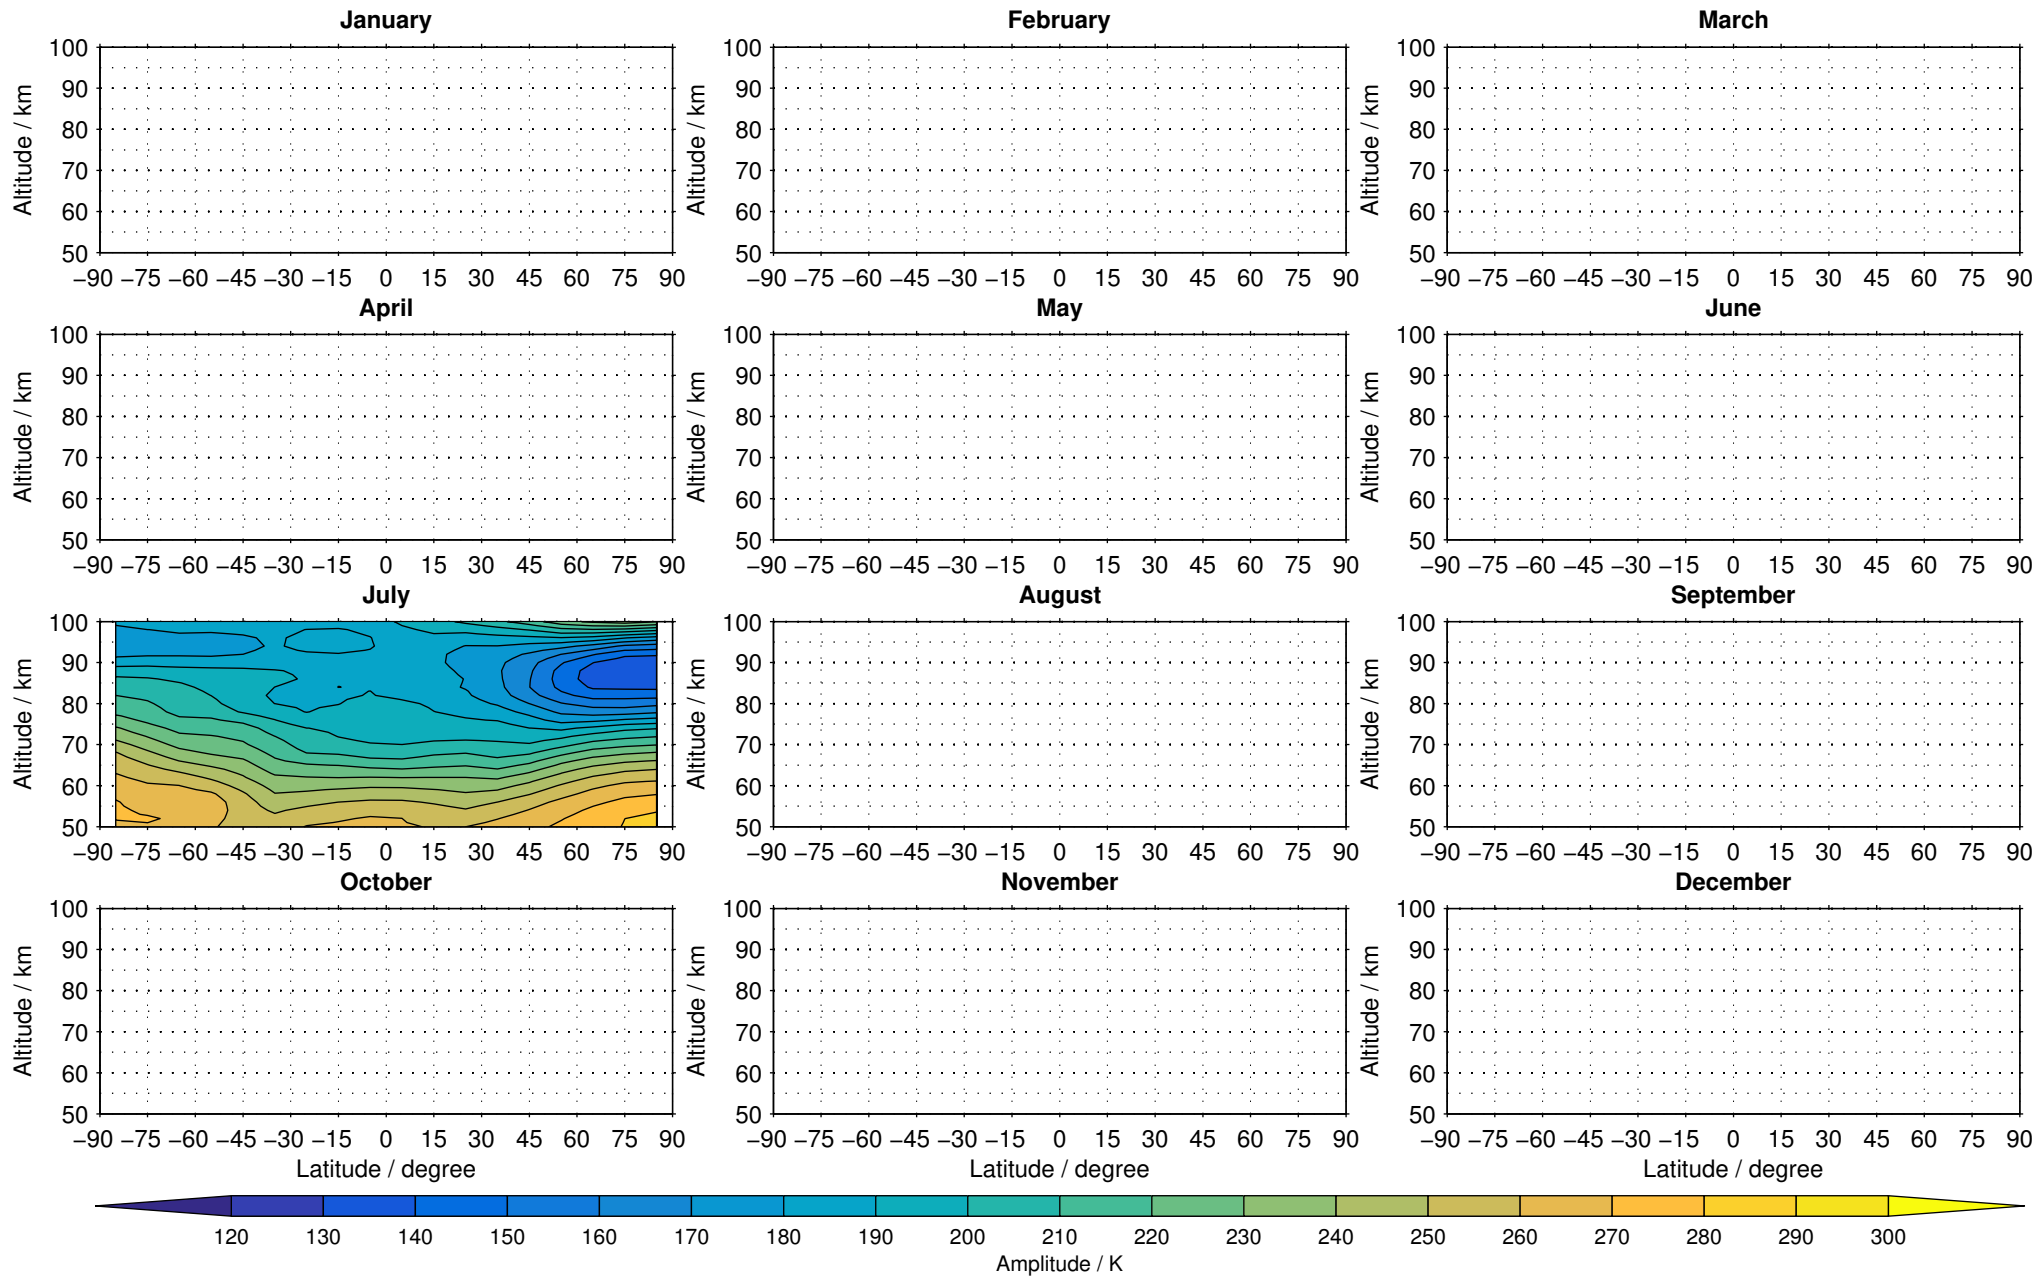

Envisat/MIPAS (IMKIAA) V5R v721 NLC temperature distribution for 2008

Creation Time:
11-04-2017
21:29:02 LT