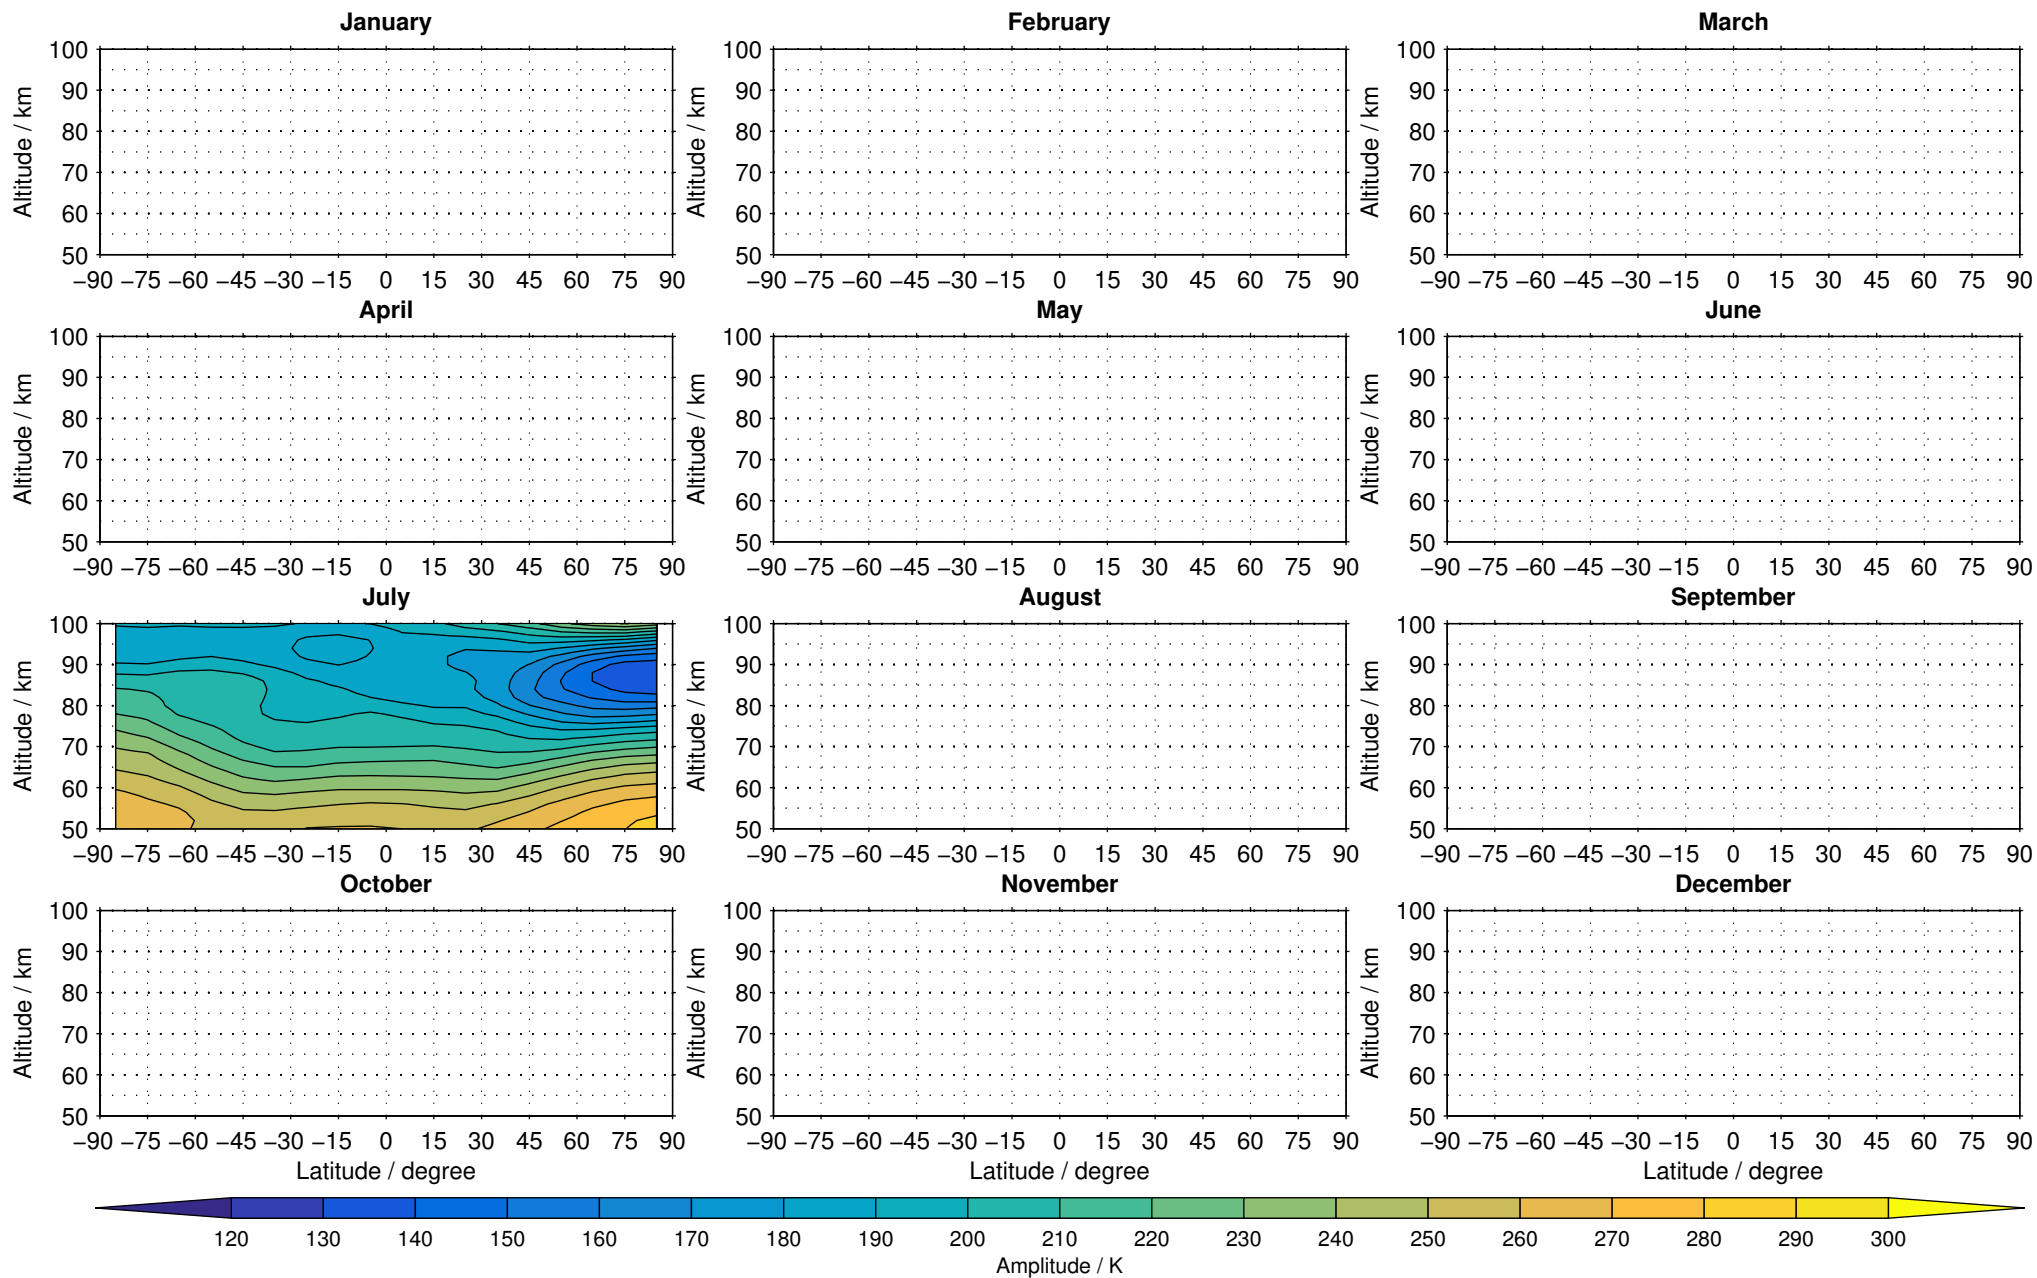

Envisat/MIPAS (IMKIAA) V5R v721 NLC temperature distribution for 2007

Creation Time:
11-04-2017
21:29:01 LT