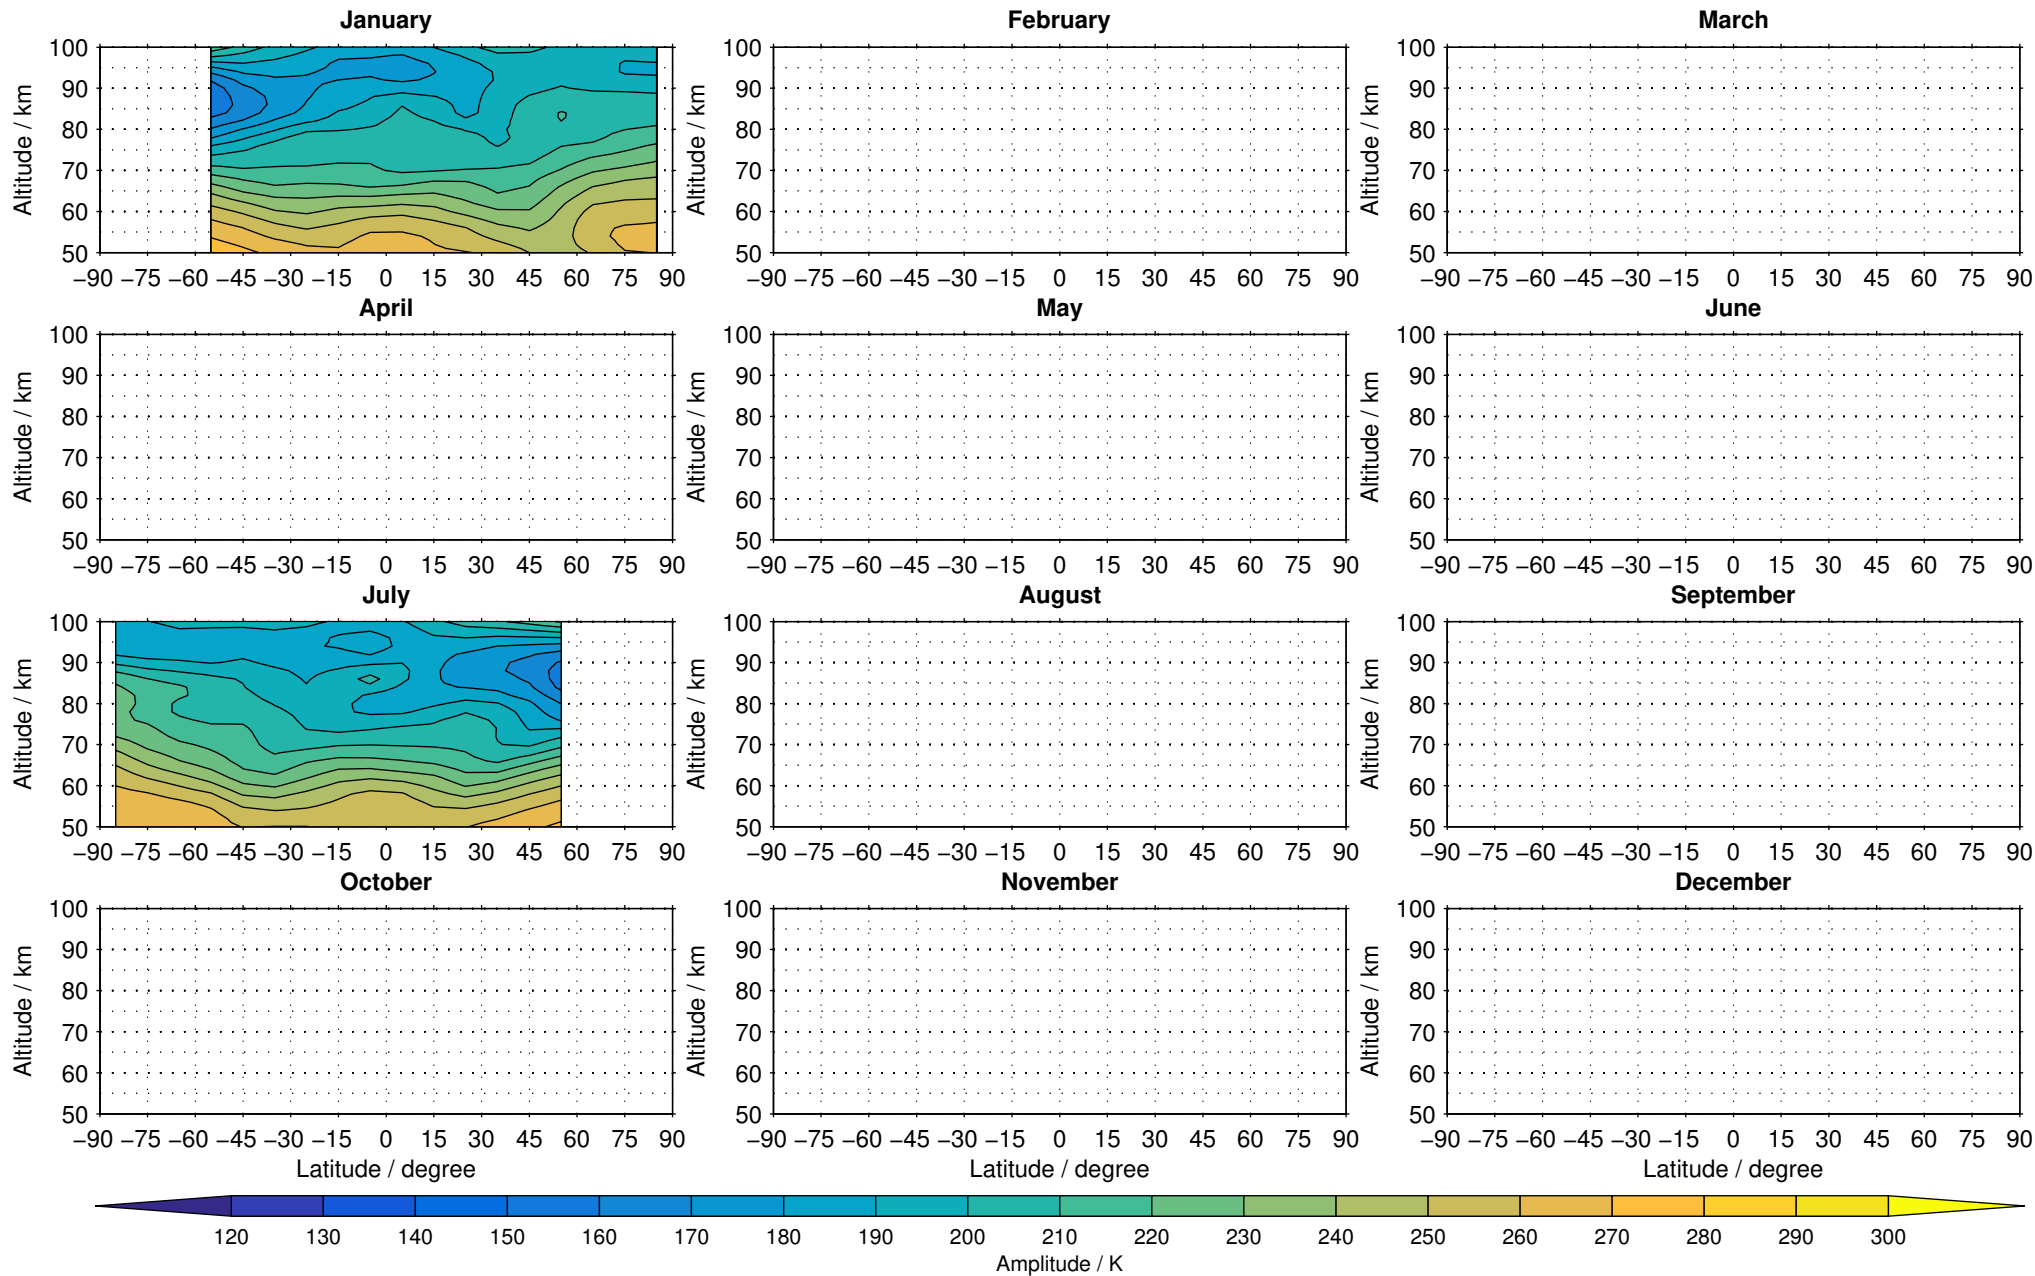

Envisat/MIPAS (IMKIAA) V5R v721 NLC nighttime temperature distribution for 2008

Creation Time:
11-04-2017
21:29:21 LT

Envisat/MIPAS (IMKIAA) V5R v721 NLC nighttime temperature distribution for 2009

Creation Time:
11-04-2017
21:29:22 LT

Envisat/MIPAS (IMKIAA) V5R v721 NLC nighttime temperature distribution for 2010

Creation Time:
11-04-2017
21:29:23 LT

Envisat/MIPAS (IMKIAA) V5R v721 NLC nighttime temperature distribution for 2011

Creation Time:
11-04-2017
21:29:24 LT

Envisat/MIPAS (IMKIAA) V5R v721 NLC nighttime temperature distribution for 2012

Creation Time:
11-04-2017
21:29:24 LT