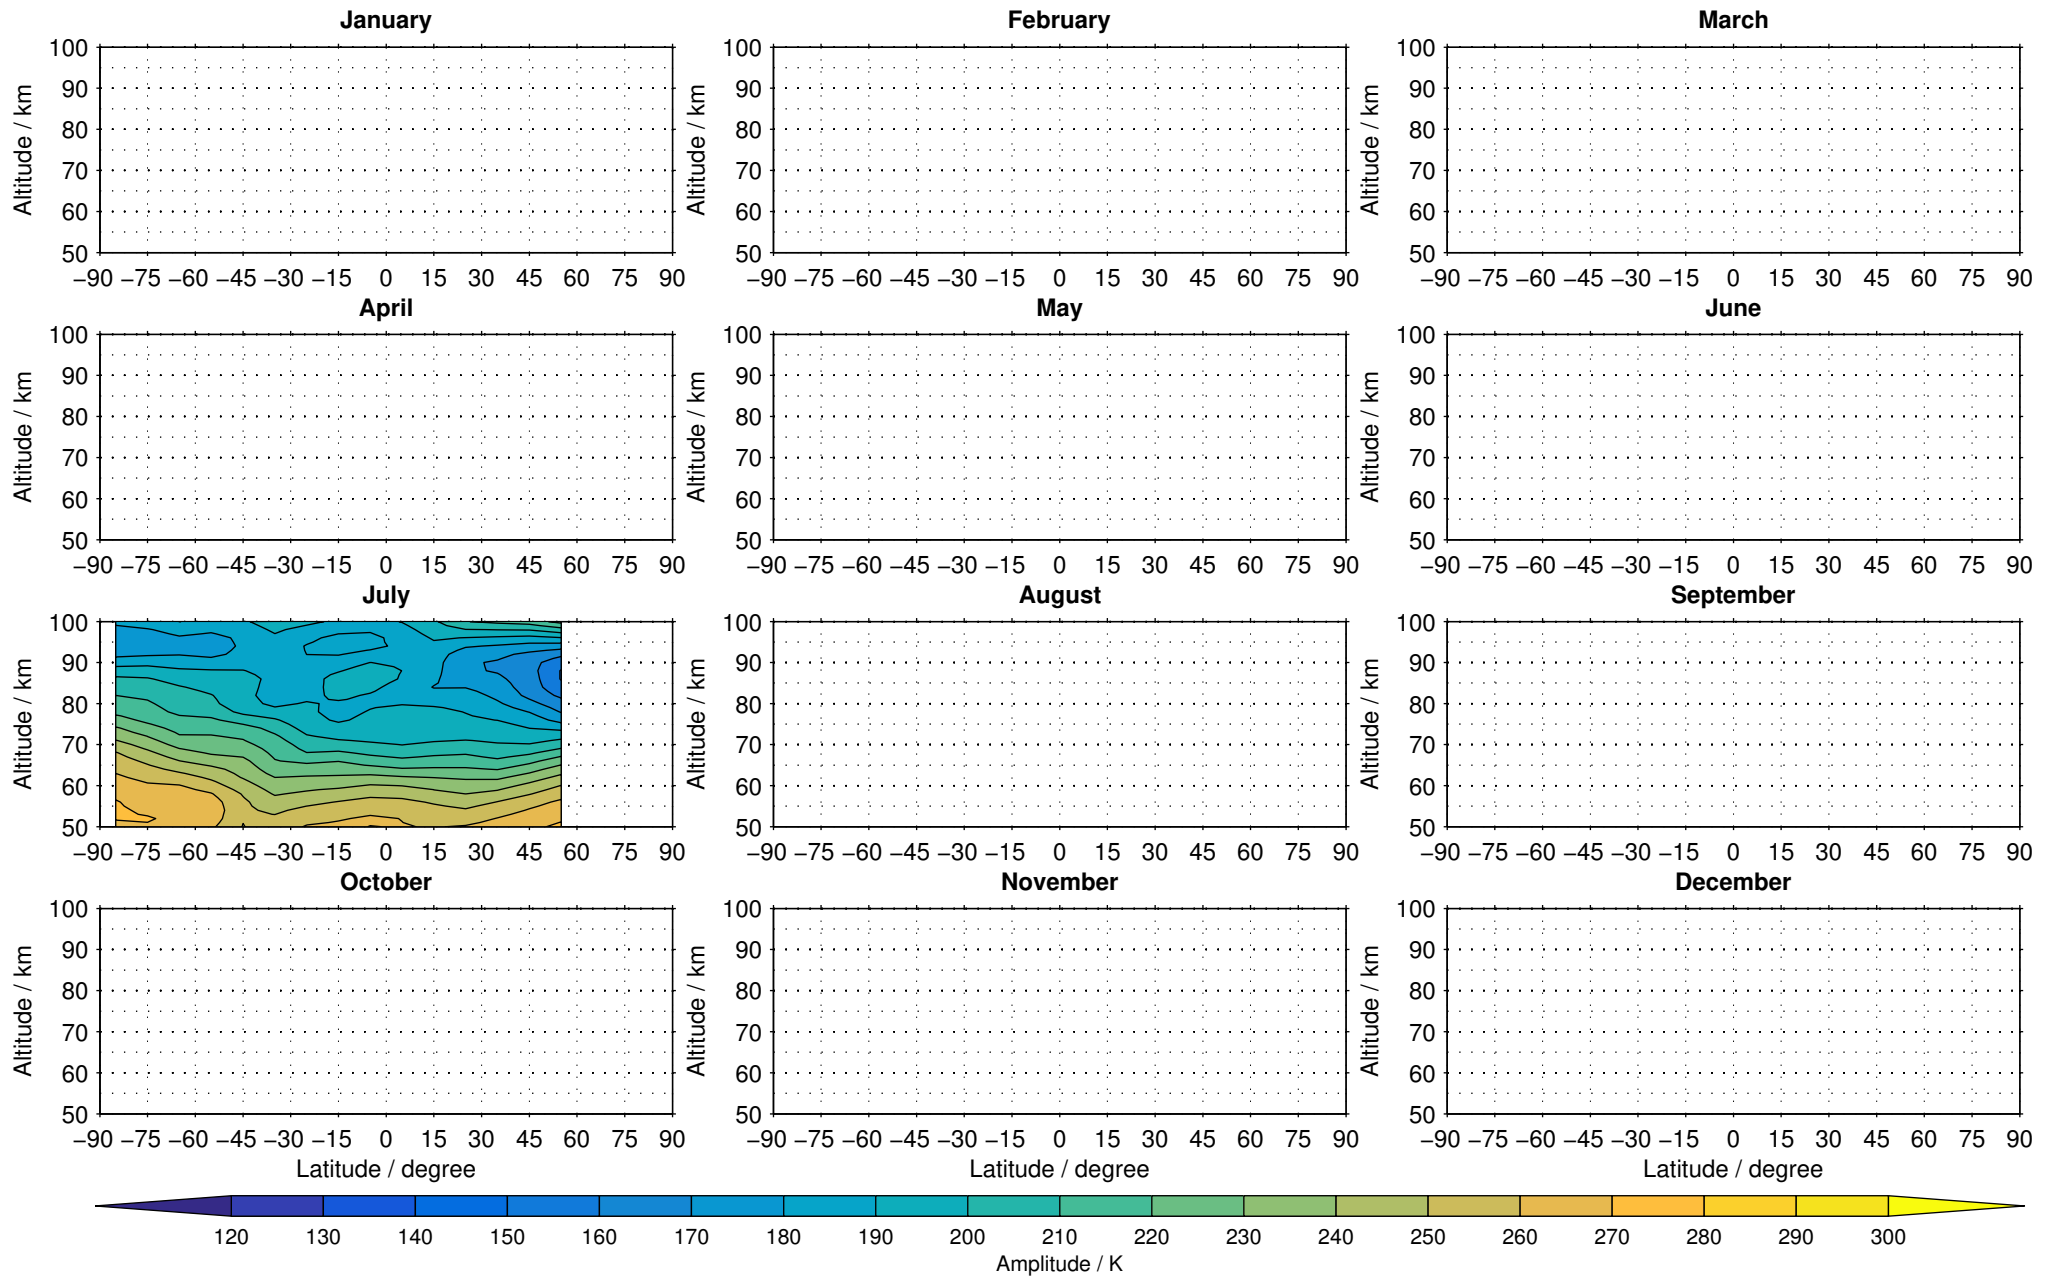

Envisat/MIPAS (IMKIAA) V5R v721 NLC nighttime temperature distribution for 2005

Creation Time:
11-04-2017
21:29:20 LT

Envisat/MIPAS (IMKIAA) V5R v721 NLC nighttime temperature distribution for 2007

Creation Time:
11-04-2017
21:29:21 LT

Envisat/MIPAS (IMKIAA) V5R v721 NLC nighttime temperature distribution for 2008

Creation Time:
11-04-2017
21:29:21 LT

Envisat/MIPAS (IMKIAA) V5R v721 NLC nighttime temperature distribution for 2009

Creation Time:
11-04-2017
21:29:22 LT

Envisat/MIPAS (IMKIAA) V5R v721 NLC nighttime temperature distribution for 2010

Creation Time:
11-04-2017
21:29:23 LT

Envisat/MIPAS (IMKIAA) V5R v721 NLC nighttime temperature distribution for 2011

Creation Time:
11-04-2017
21:29:24 LT