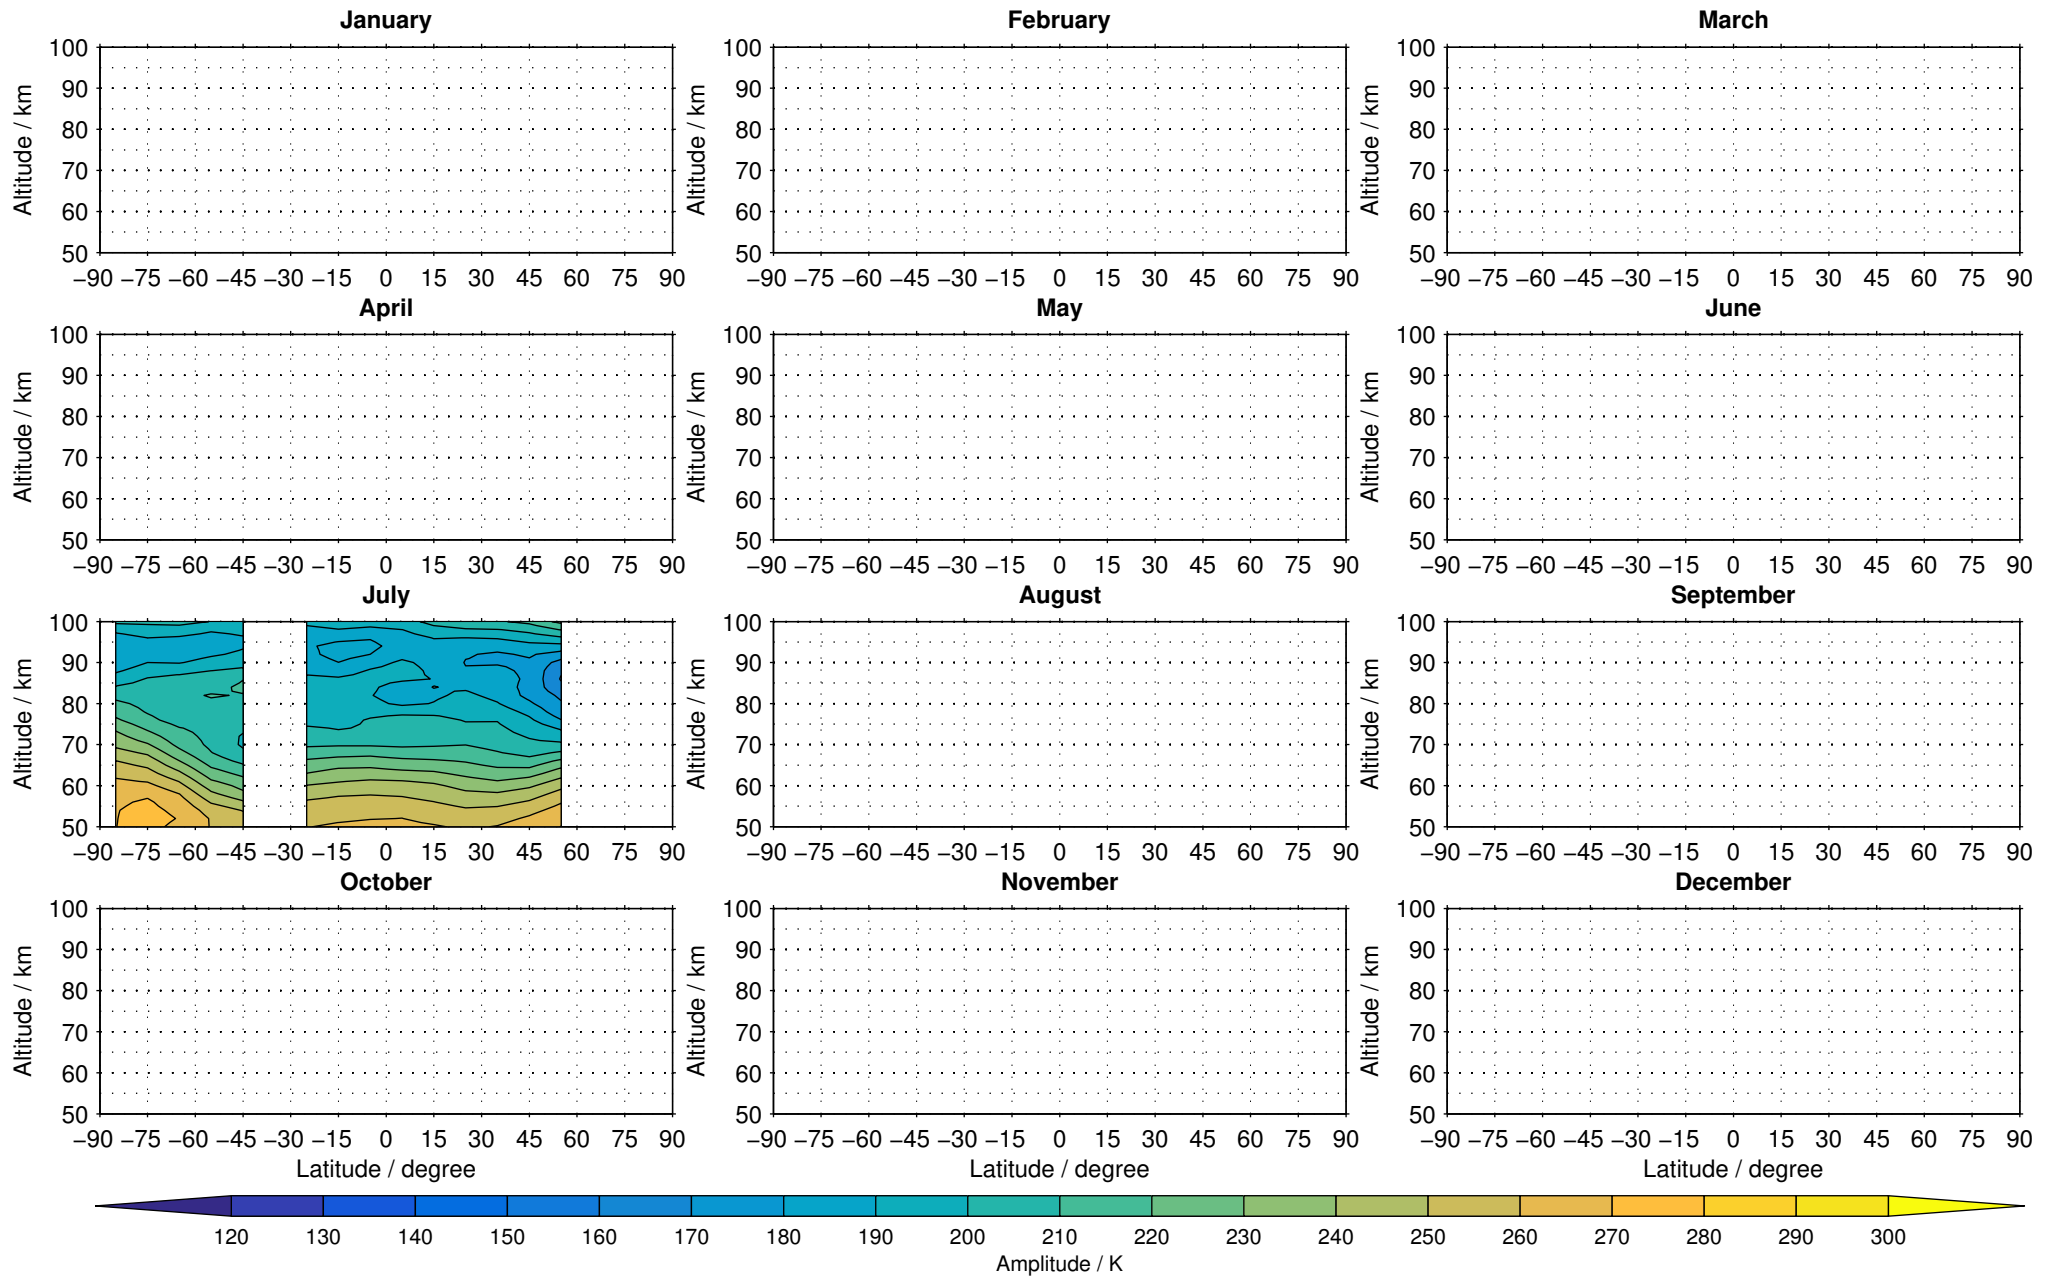

Envisat/MIPAS (IMKIAA) V5R v721 NLC nighttime temperature distribution for 2005

Creation Time:
11-04-2017
21:29:20 LT

Envisat/MIPAS (IMKIAA) V5R v721 NLC nighttime temperature distribution for 2007

Creation Time:
11-04-2017
21:29:21 LT

Envisat/MIPAS (IMKIAA) V5R v721 NLC nighttime temperature distribution for 2008

Creation Time:
11-04-2017
21:29:21 LT

Envisat/MIPAS (IMKIAA) V5R v721 NLC nighttime temperature distribution for 2009

Creation Time:
11-04-2017
21:29:22 LT

Envisat/MIPAS (IMKIAA) V5R v721 NLC nighttime temperature distribution for 2010

Creation Time:
11-04-2017
21:29:23 LT

Envisat/MIPAS (IMKIAA) V5R v721 NLC nighttime temperature distribution for 2011

Creation Time:
11-04-2017
21:29:24 LT