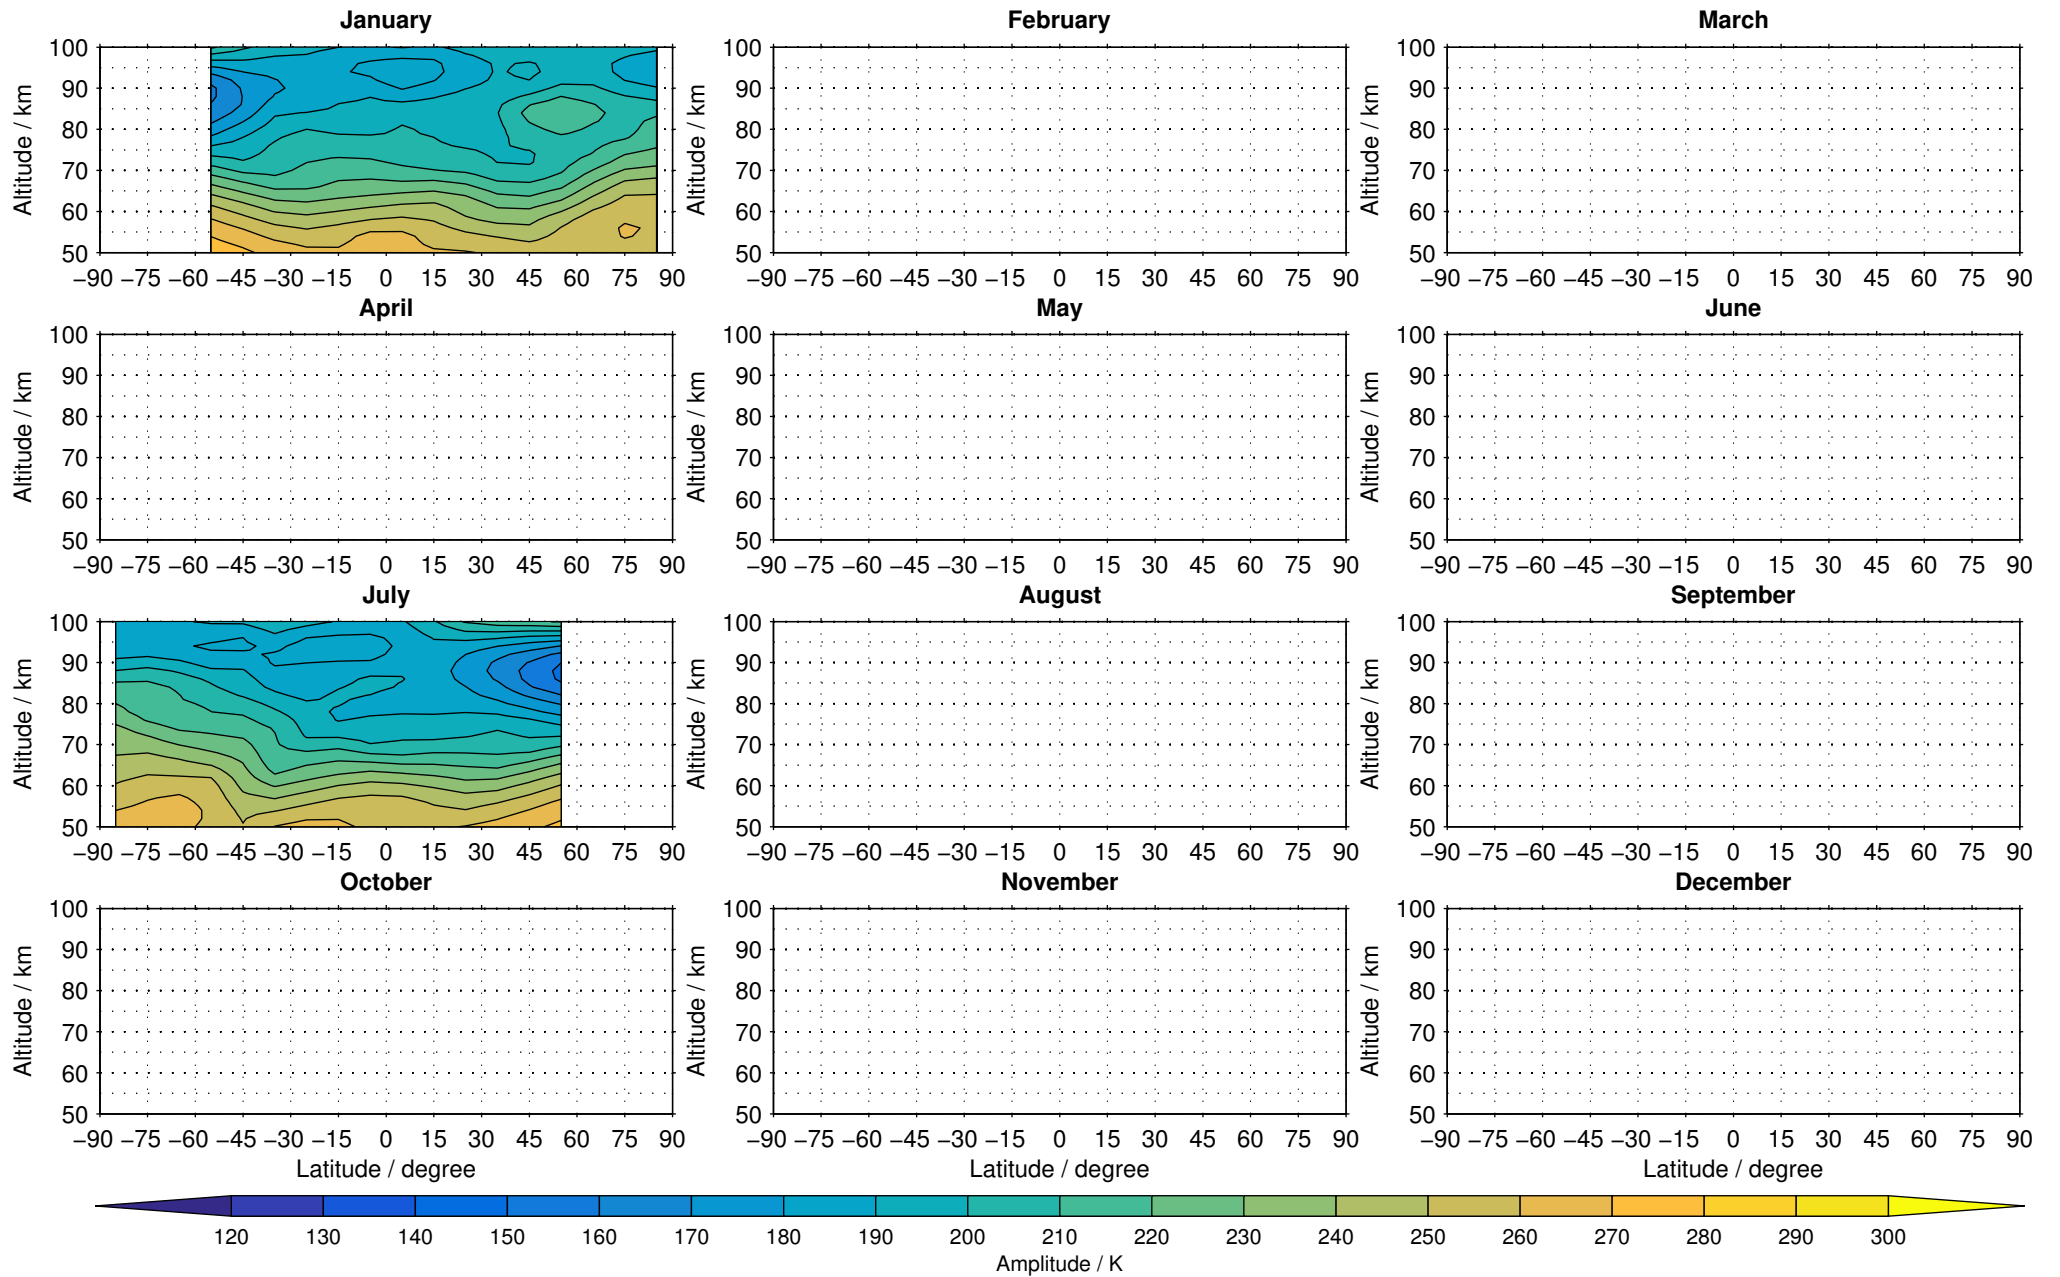

Envisat/MIPAS (IMKIAA) V5R v721 NLC nighttime temperature distribution for 2005

Creation Time:
11-04-2017
21:29:20 LT

Envisat/MIPAS (IMKIAA) V5R v721 NLC nighttime temperature distribution for 2007

Creation Time:
11-04-2017
21:29:21 LT

Envisat/MIPAS (IMKIAA) V5R v721 NLC nighttime temperature distribution for 2008

Creation Time:
11-04-2017
21:29:21 LT

Envisat/MIPAS (IMKIAA) V5R v721 NLC nighttime temperature distribution for 2009

Creation Time:
11-04-2017
21:29:22 LT

Envisat/MIPAS (IMKIAA) V5R v721 NLC nighttime temperature distribution for 2010

Creation Time:
11-04-2017
21:29:23 LT

Envisat/MIPAS (IMKIAA) V5R v721 NLC nighttime temperature distribution for 2011

Creation Time:
11-04-2017
21:29:24 LT