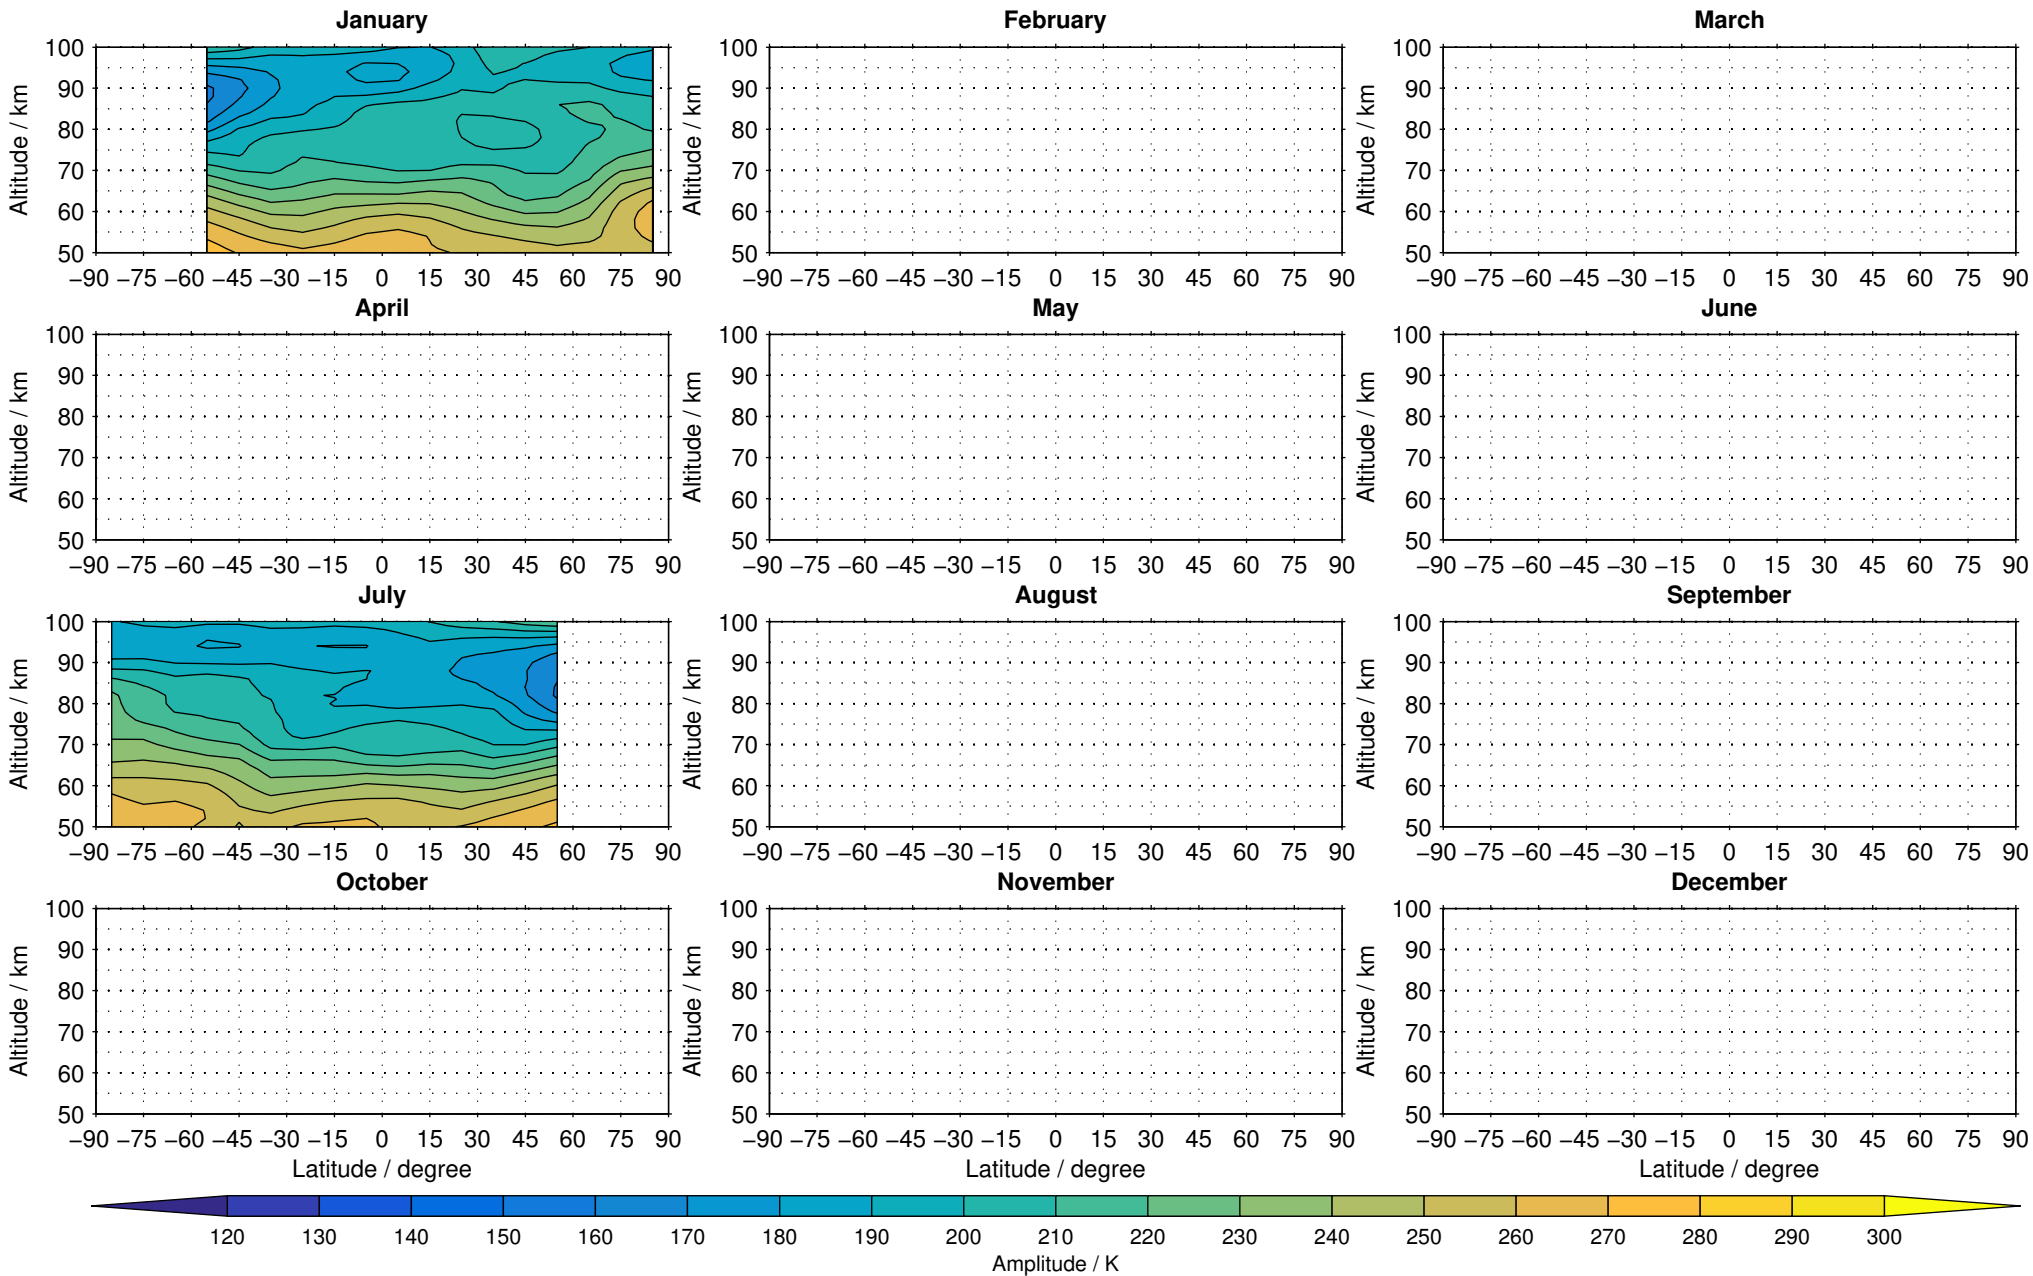

Envisat/MIPAS (IMKIAA) V5R v721 NLC nighttime temperature distribution for 2008

Creation Time:
11-04-2017
21:29:21 LT

Envisat/MIPAS (IMKIAA) V5R v721 NLC nighttime temperature distribution for 2009

Creation Time:
11-04-2017
21:29:22 LT

Envisat/MIPAS (IMKIAA) V5R v721 NLC nighttime temperature distribution for 2010

Creation Time:
11-04-2017
21:29:23 LT

Envisat/MIPAS (IMKIAA) V5R v721 NLC nighttime temperature distribution for 2011

Creation Time:
11-04-2017
21:29:24 LT