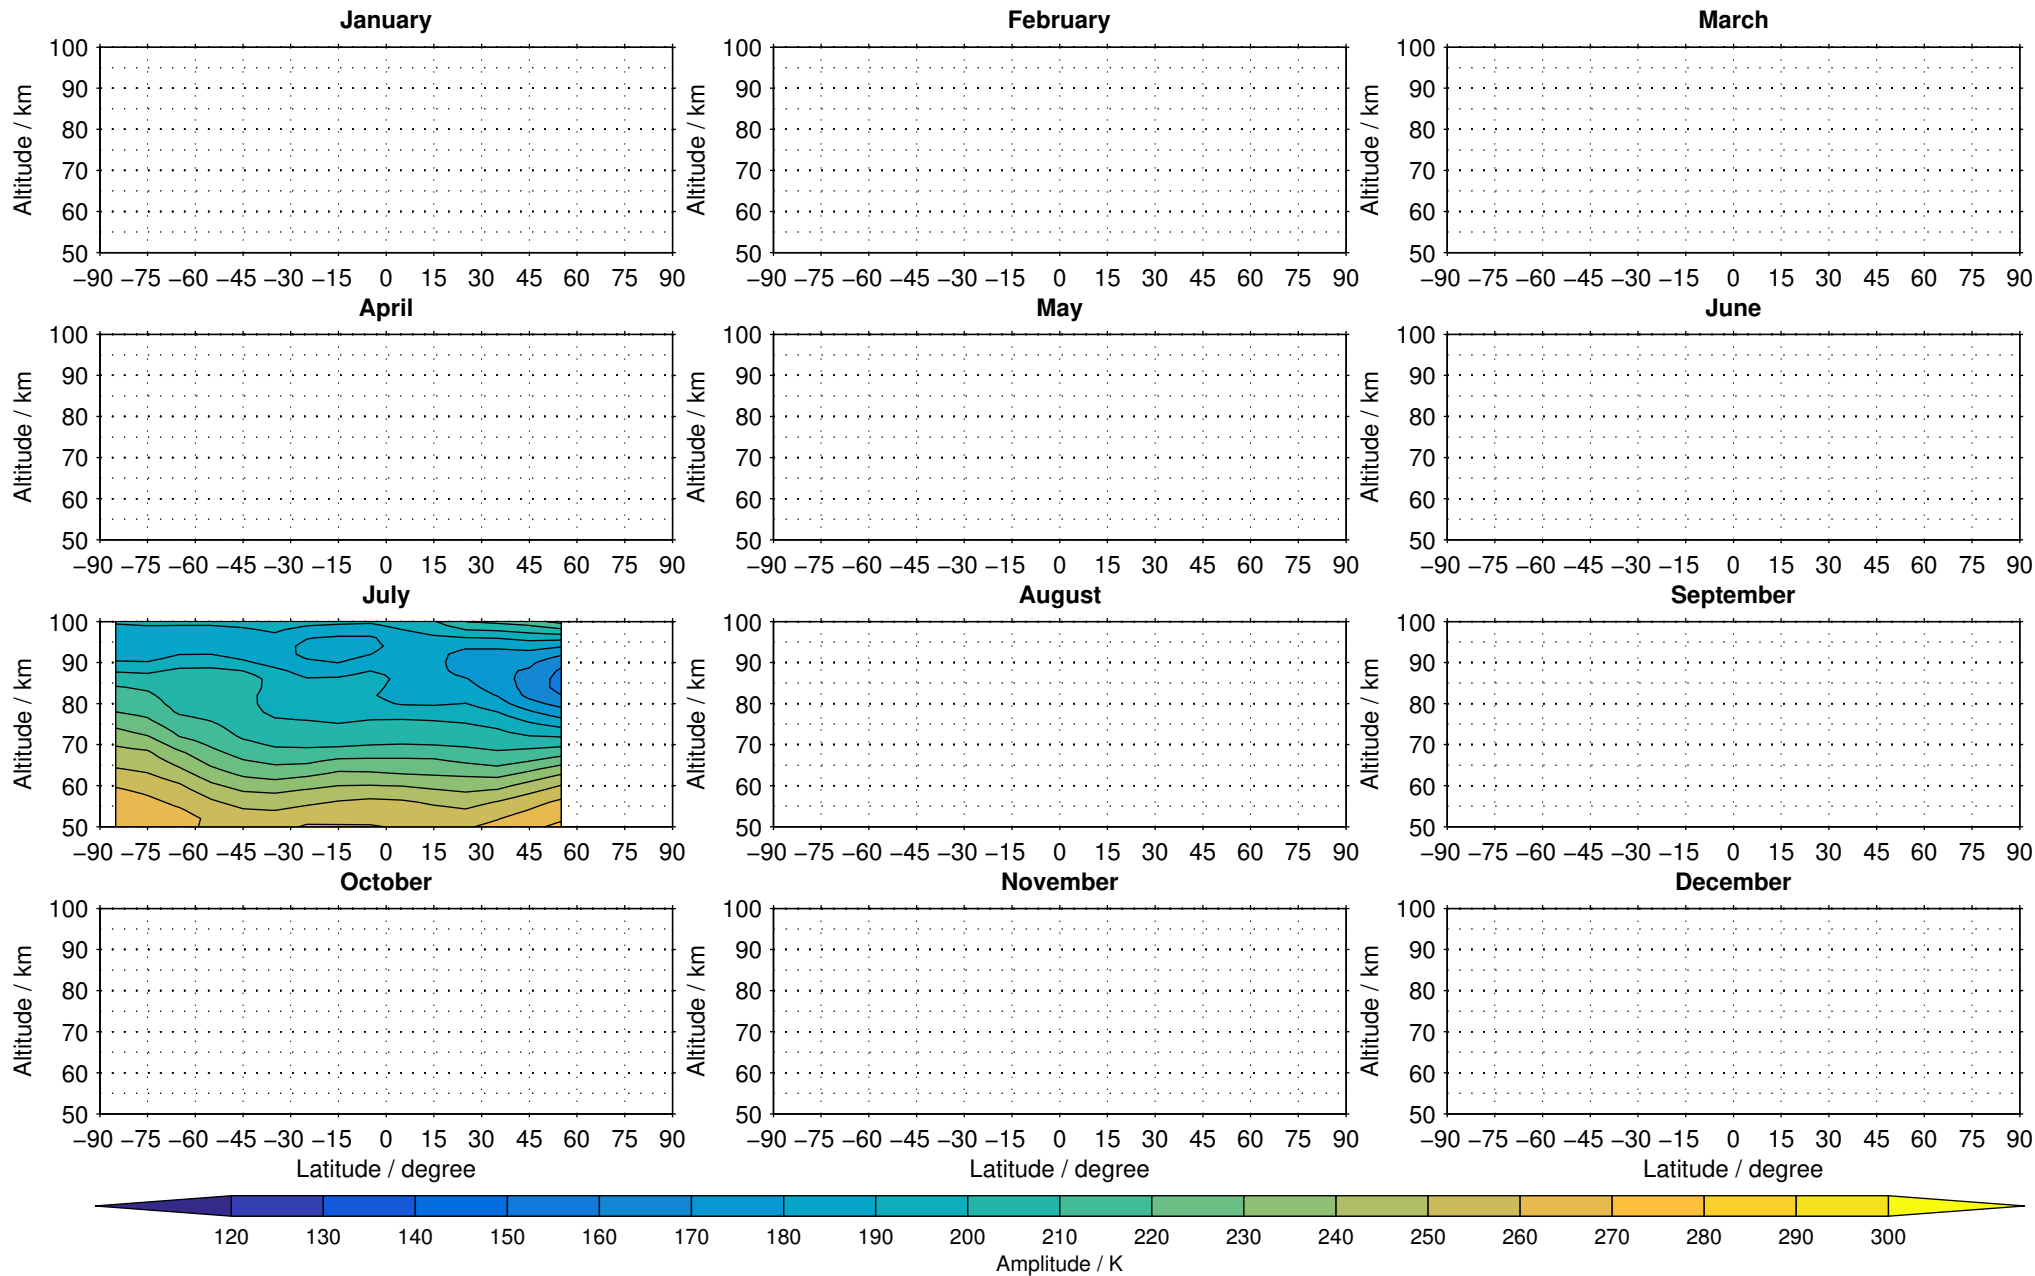

Envisat/MIPAS (IMKIAA) V5R v721 NLC nighttime temperature distribution for 2005

Creation Time:
11-04-2017
21:29:20 LT

Envisat/MIPAS (IMKIAA) V5R v721 NLC nighttime temperature distribution for 2007

Creation Time:
11-04-2017
21:29:21 LT

Envisat/MIPAS (IMKIAA) V5R v721 NLC nighttime temperature distribution for 2008

Creation Time:
11-04-2017
21:29:21 LT

Envisat/MIPAS (IMKIAA) V5R v721 NLC nighttime temperature distribution for 2009

Creation Time:
11-04-2017
21:29:22 LT

Envisat/MIPAS (IMKIAA) V5R v721 NLC nighttime temperature distribution for 2010

Creation Time:
11-04-2017
21:29:23 LT

Envisat/MIPAS (IMKIAA) V5R v721 NLC nighttime temperature distribution for 2011

Creation Time:
11-04-2017
21:29:24 LT