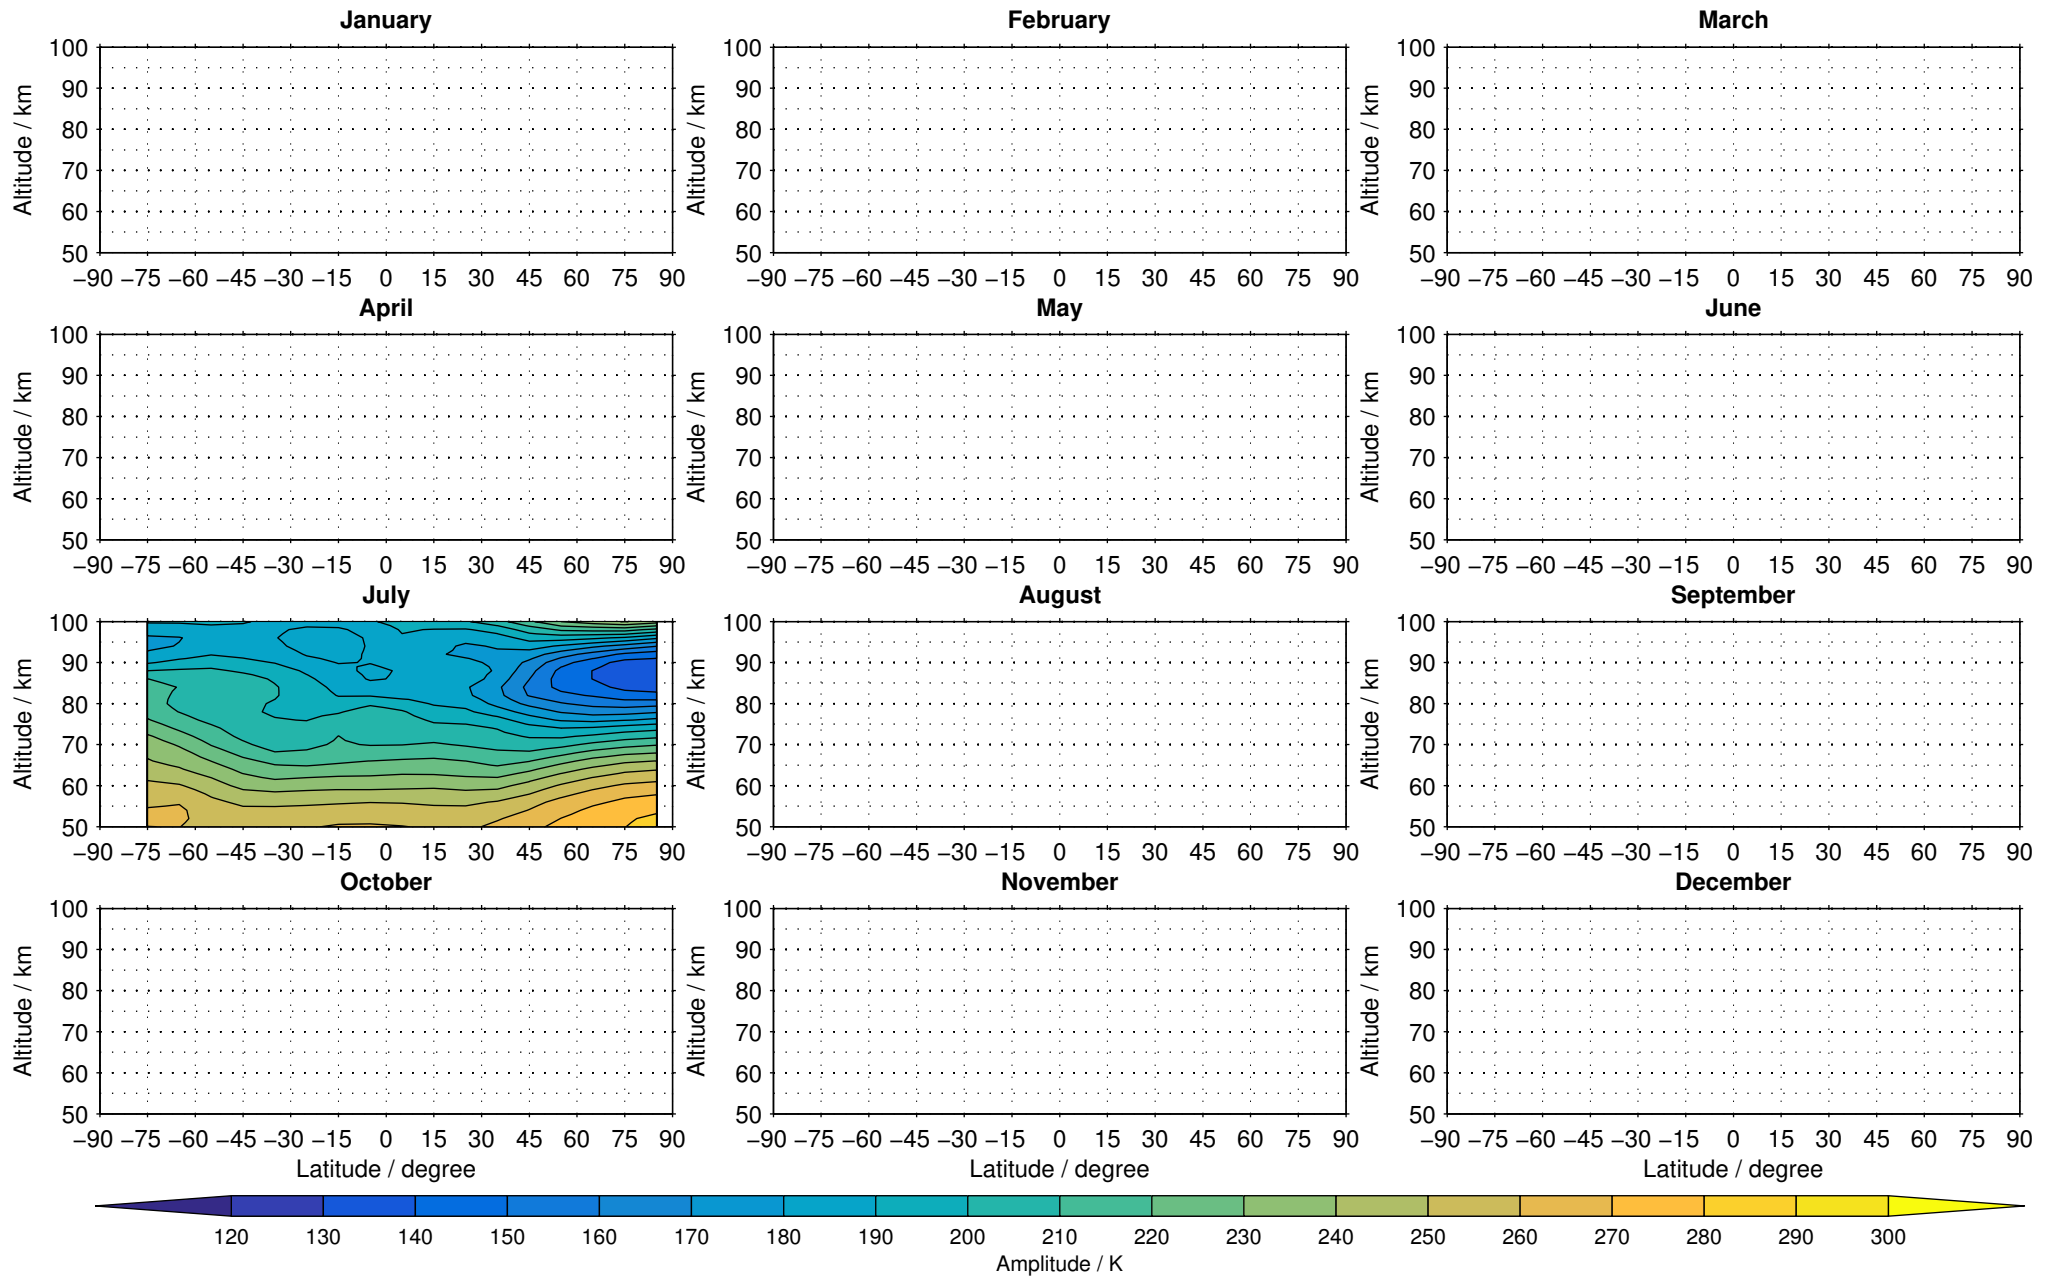

Envisat/MIPAS (IMKIAA) V5R v721 NLC daytime temperature distribution for 2005

Creation Time:
11-04-2017
21:29:10 LT

Envisat/MIPAS (IMKIAA) V5R v721 NLC daytime temperature distribution for 2007

Creation Time:
11-04-2017
21:29:11 LT

Envisat/MIPAS (IMKIAA) V5R v721 NLC daytime temperature distribution for 2008

Creation Time:
11-04-2017
21:29:12 LT

Envisat/MIPAS (IMKIAA) V5R v721 NLC daytime temperature distribution for 2009

Creation Time:
11-04-2017
21:29:12 LT

Envisat/MIPAS (IMKIAA) V5R v721 NLC daytime temperature distribution for 2010

Creation Time:
11-04-2017
21:29:13 LT

Envisat/MIPAS (IMKIAA) V5R v721 NLC daytime temperature distribution for 2011

Creation Time:
11-04-2017
21:29:14 LT