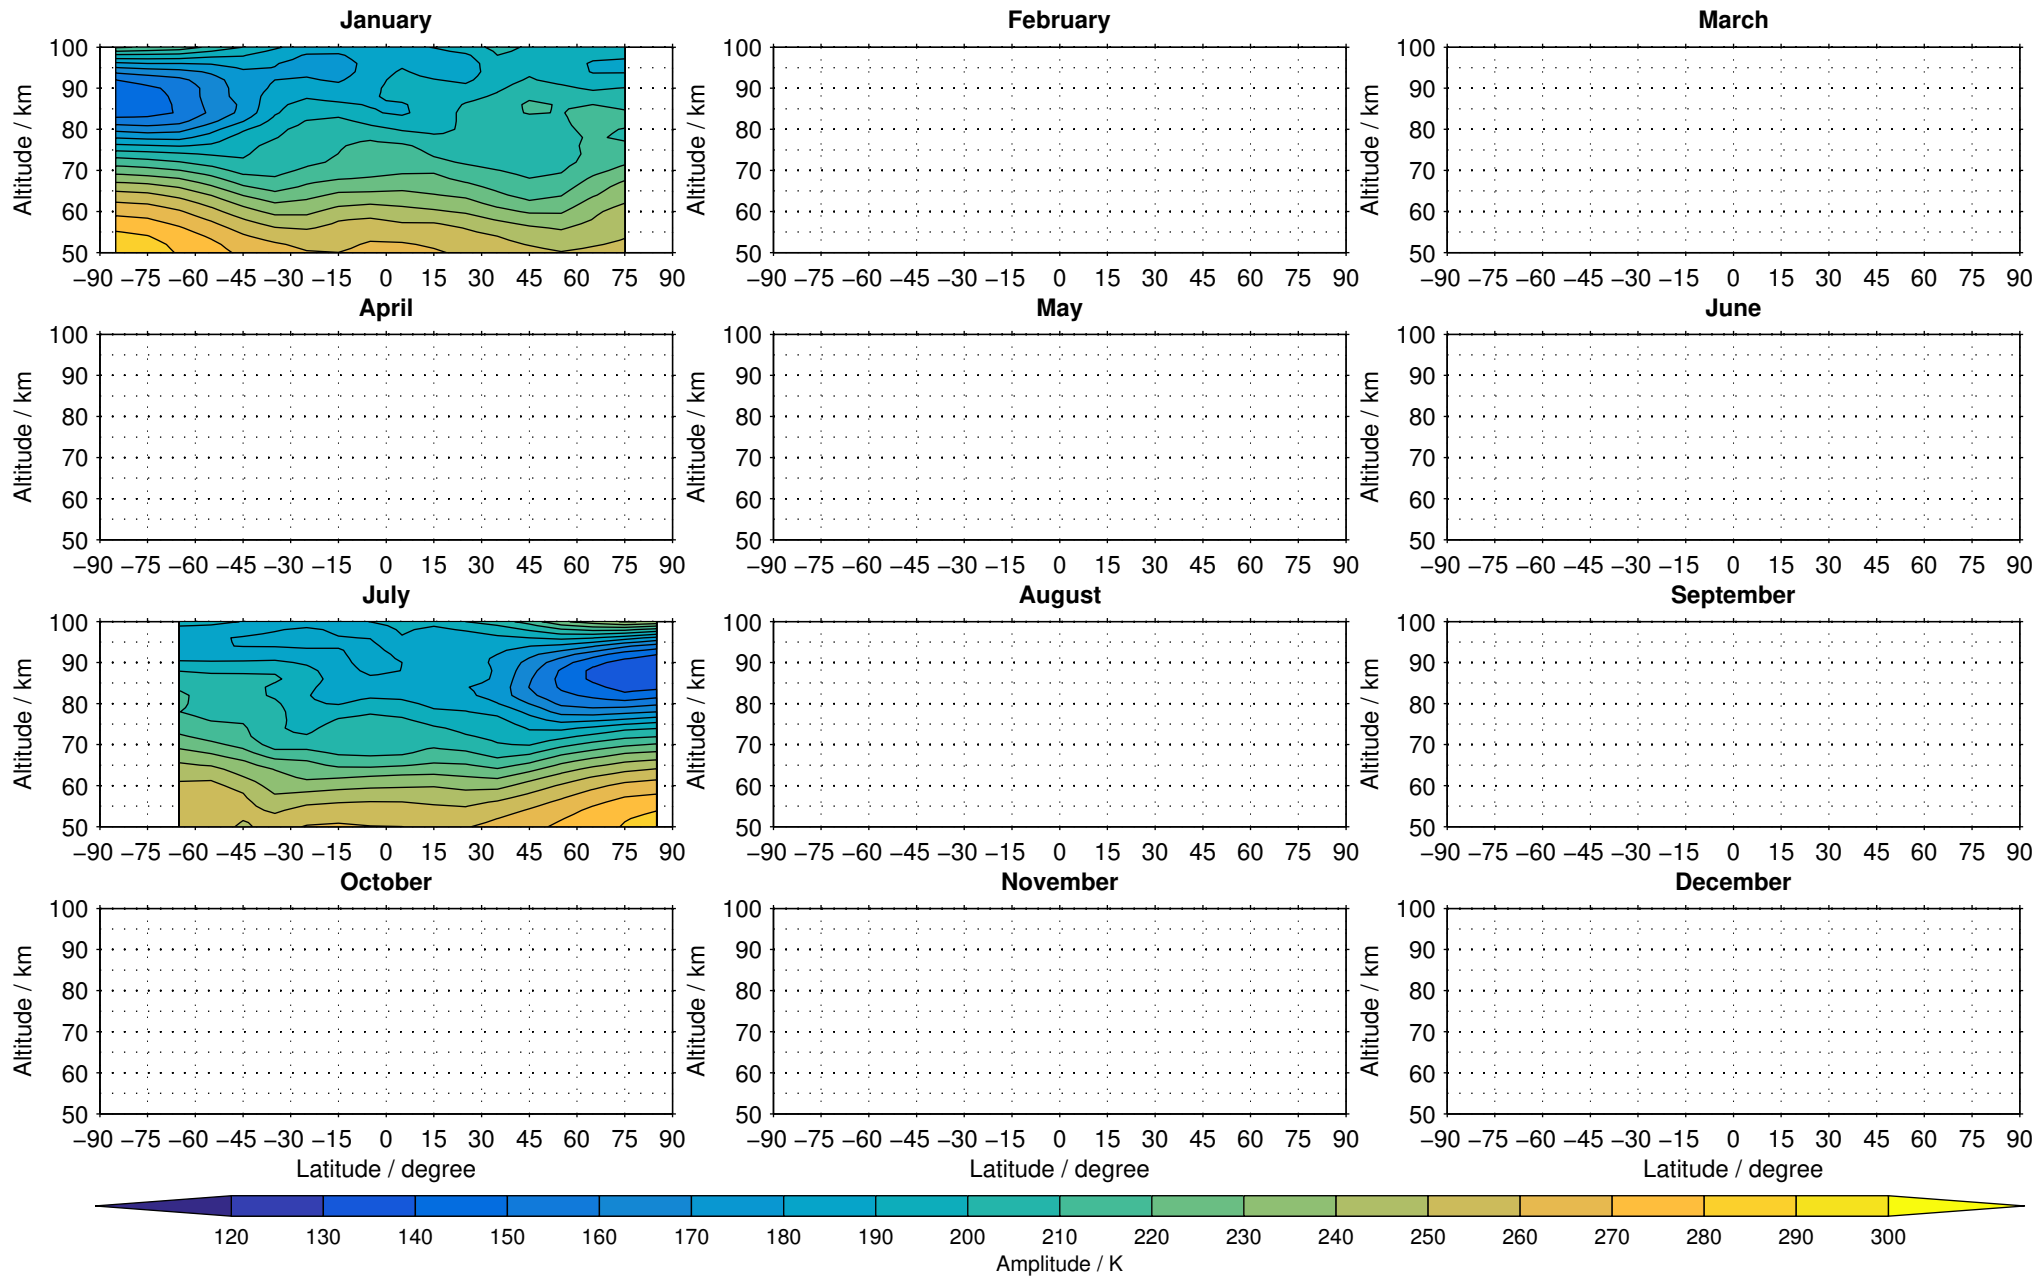

Envisat/MIPAS (IMKIAA) V5R v721 NLC daytime temperature distribution for 2008

Creation Time:
11-04-2017
21:29:12 LT

Envisat/MIPAS (IMKIAA) V5R v721 NLC daytime temperature distribution for 2009

Creation Time:
11-04-2017
21:29:12 LT

Envisat/MIPAS (IMKIAA) V5R v721 NLC daytime temperature distribution for 2010

Creation Time:
11-04-2017
21:29:13 LT

Envisat/MIPAS (IMKIAA) V5R v721 NLC daytime temperature distribution for 2011

Creation Time:
11-04-2017
21:29:14 LT