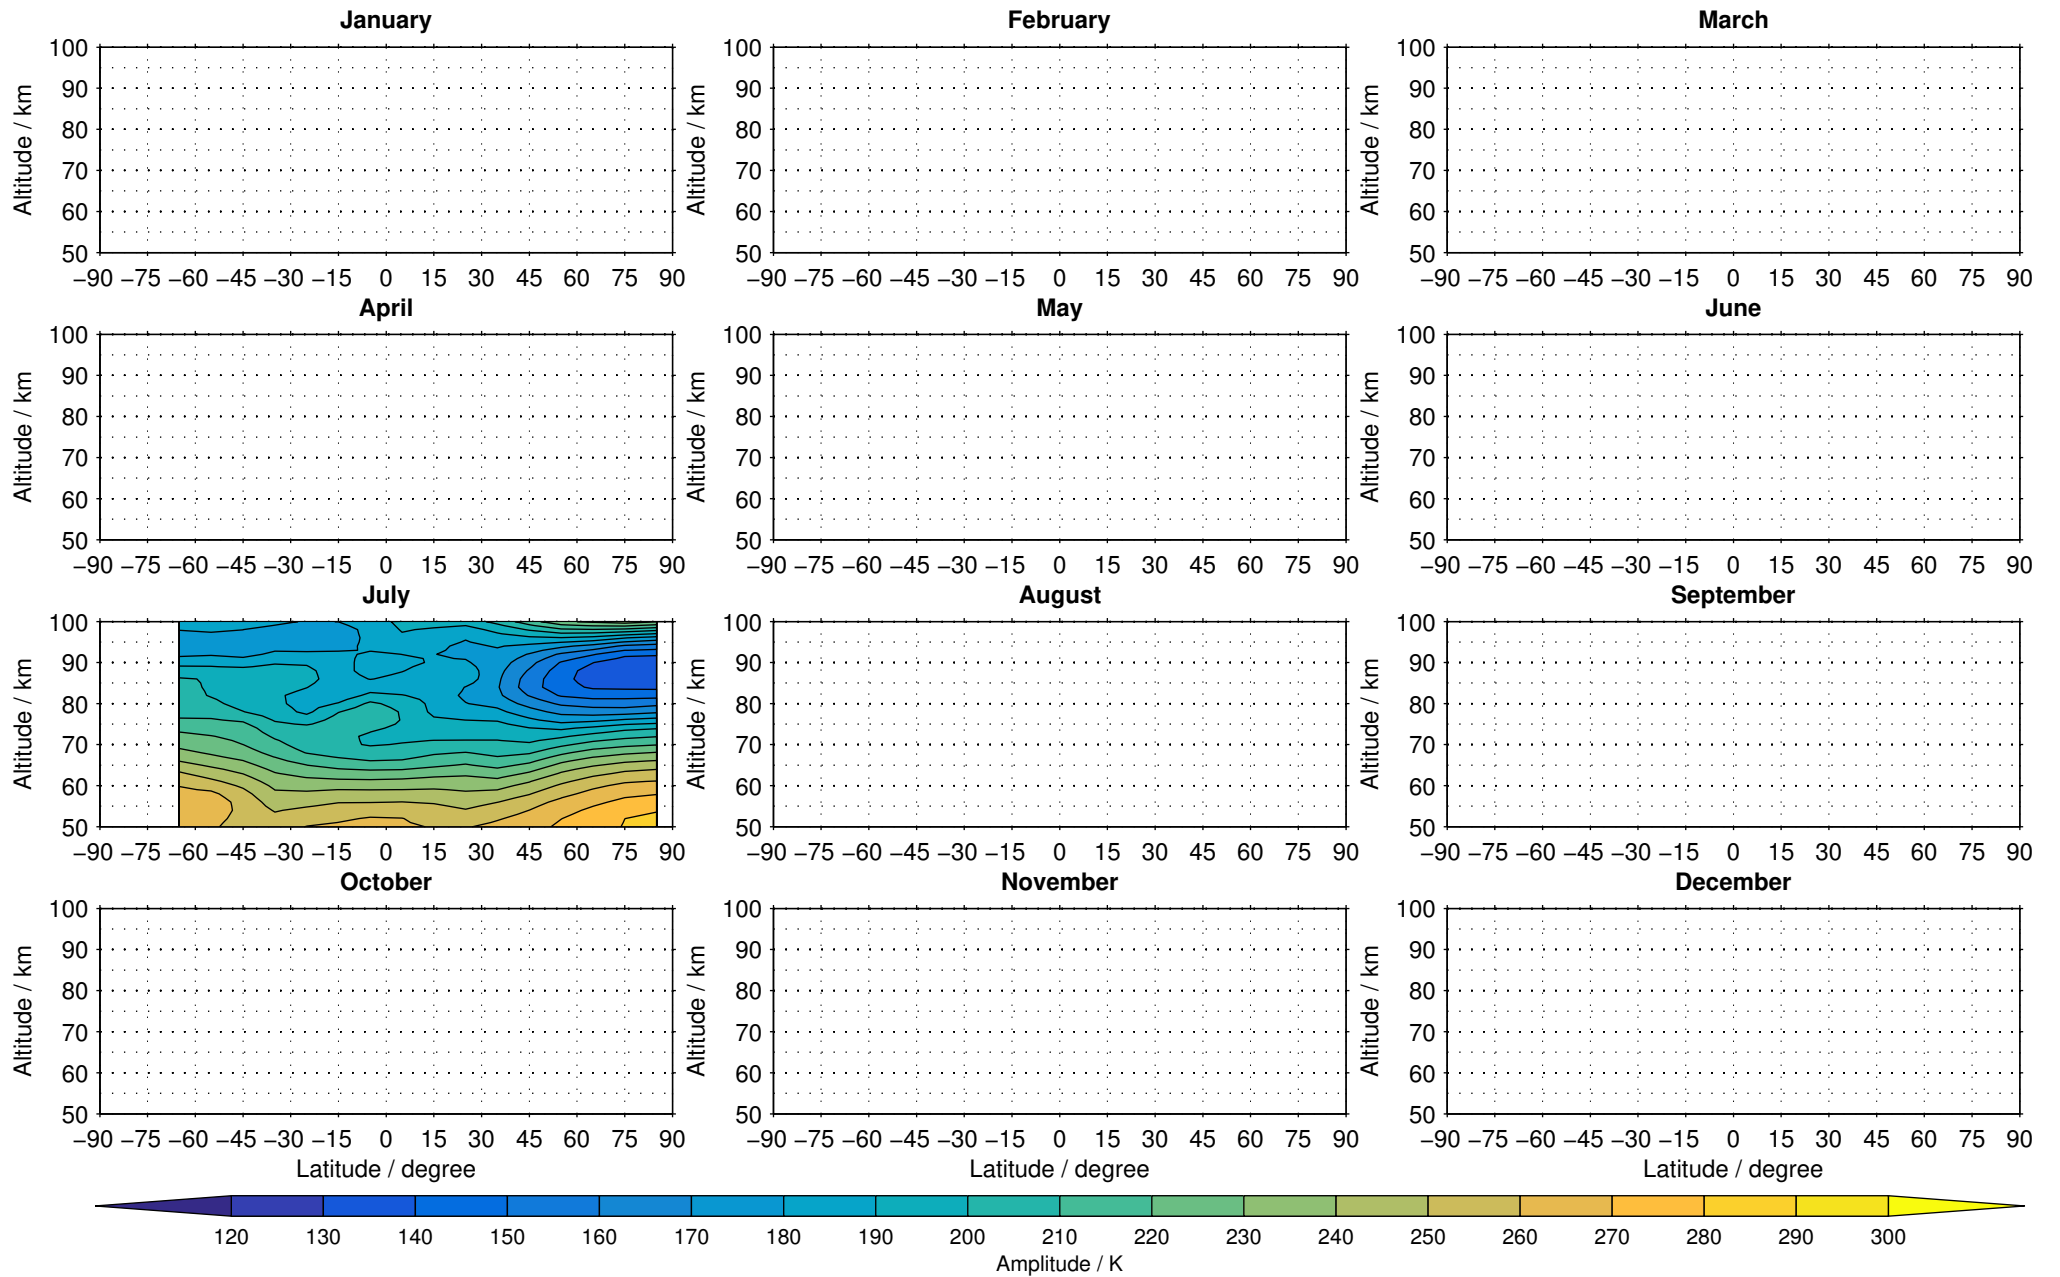

Envisat/MIPAS (IMKIAA) V5R v721 NLC daytime temperature distribution for 2005

Creation Time:
11-04-2017
21:29:10 LT

Envisat/MIPAS (IMKIAA) V5R v721 NLC daytime temperature distribution for 2007

Creation Time:
11-04-2017
21:29:11 LT

Envisat/MIPAS (IMKIAA) V5R v721 NLC daytime temperature distribution for 2008

Creation Time:
11-04-2017
21:29:12 LT

Envisat/MIPAS (IMKIAA) V5R v721 NLC daytime temperature distribution for 2009

Creation Time:
11-04-2017
21:29:12 LT

Envisat/MIPAS (IMKIAA) V5R v721 NLC daytime temperature distribution for 2010

Creation Time:
11-04-2017
21:29:13 LT

Envisat/MIPAS (IMKIAA) V5R v721 NLC daytime temperature distribution for 2011

Creation Time:
11-04-2017
21:29:14 LT