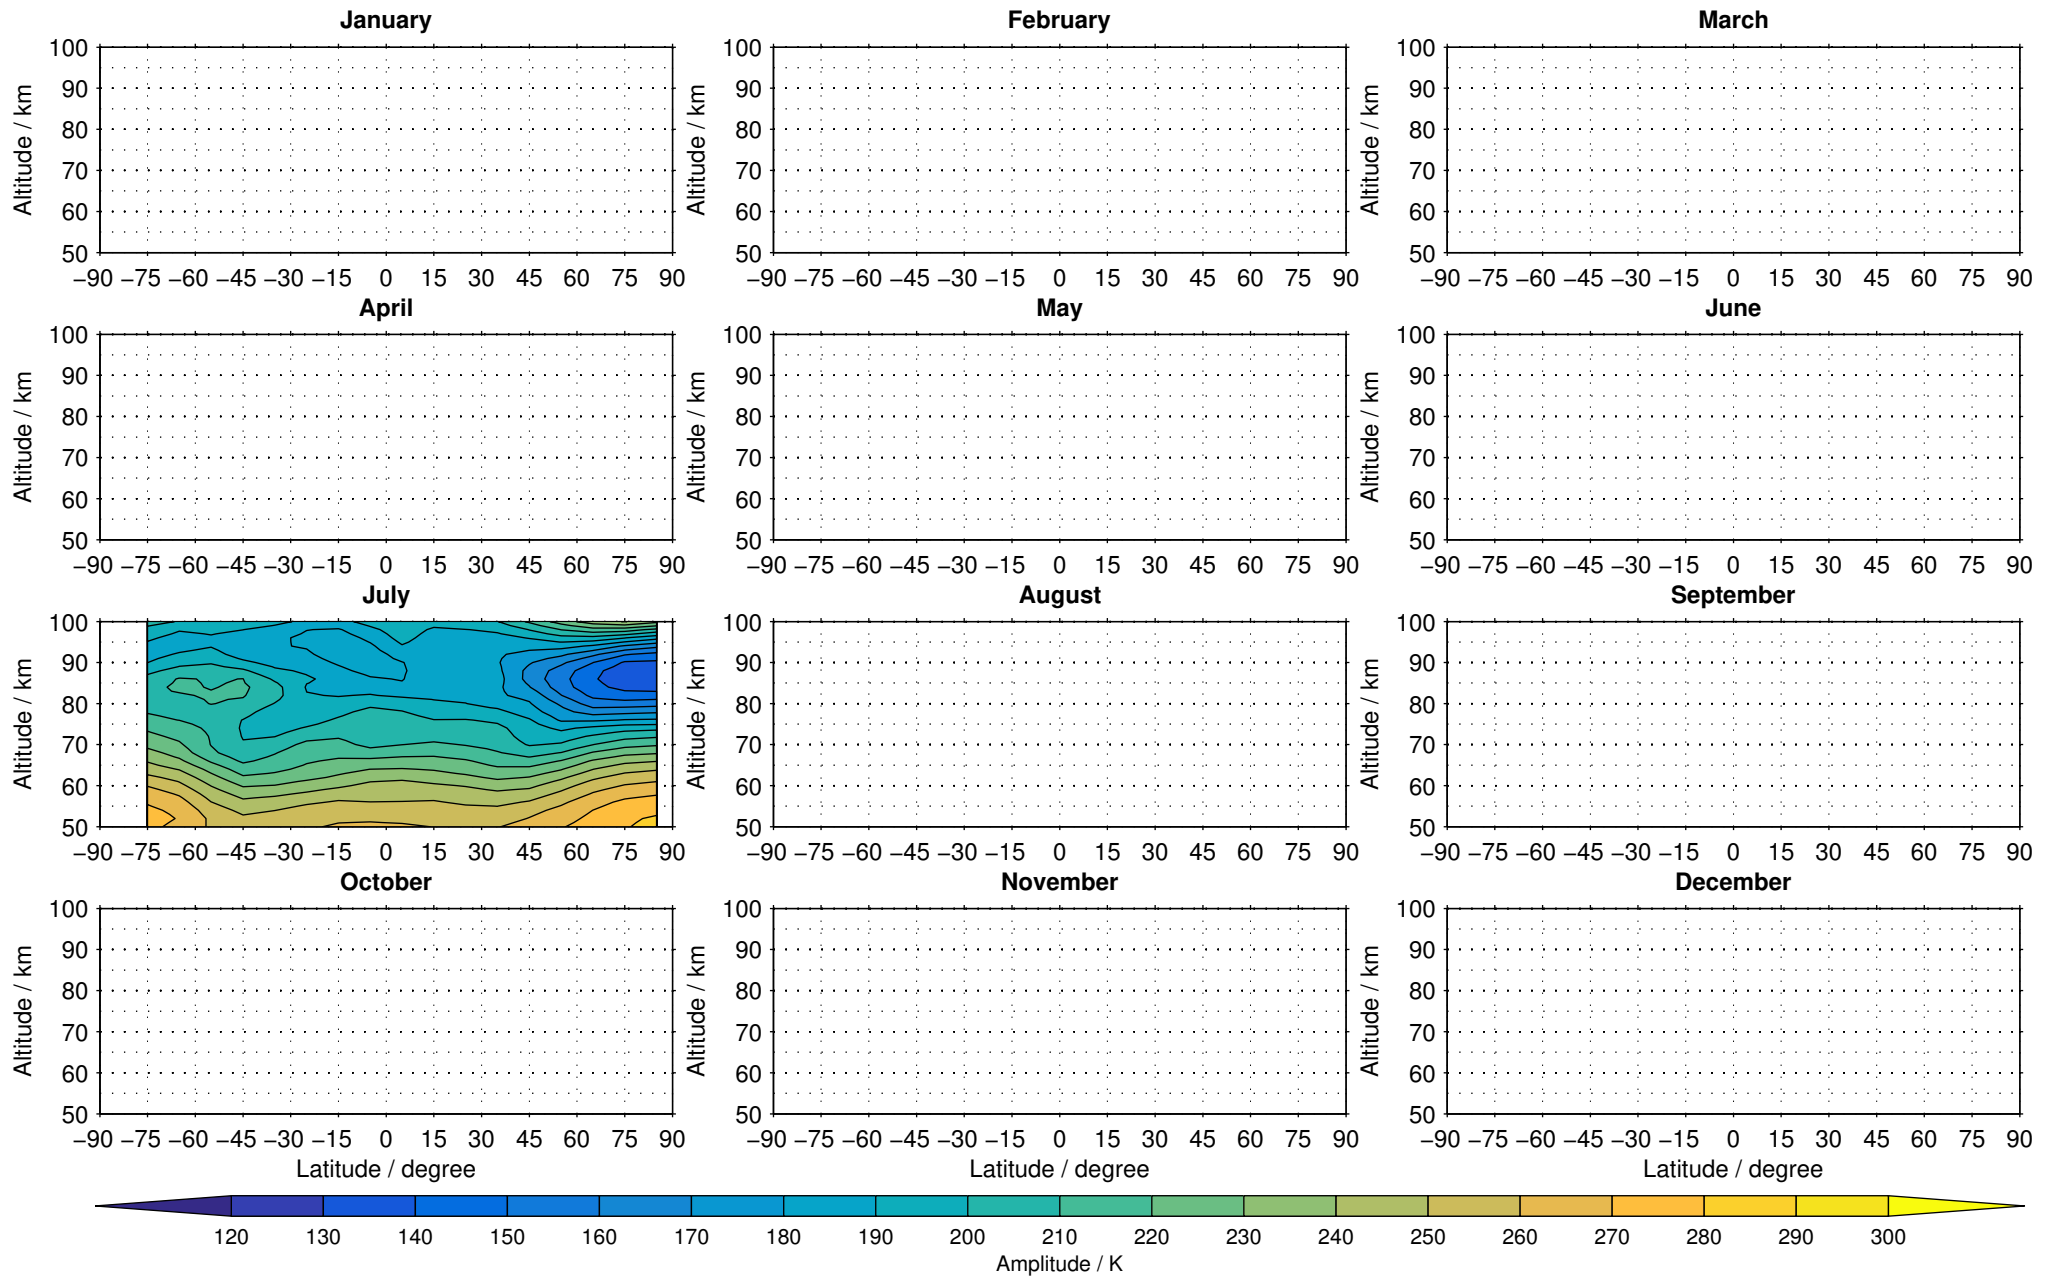

Envisat/MIPAS (IMKIAA) V5R v721 NLC daytime temperature distribution for 2005

Creation Time:
11-04-2017
21:29:10 LT

Envisat/MIPAS (IMKIAA) V5R v721 NLC daytime temperature distribution for 2007

Creation Time:
11-04-2017
21:29:11 LT

Envisat/MIPAS (IMKIAA) V5R v721 NLC daytime temperature distribution for 2008

Creation Time:
11-04-2017
21:29:12 LT

Envisat/MIPAS (IMKIAA) V5R v721 NLC daytime temperature distribution for 2009

Creation Time:
11-04-2017
21:29:12 LT

Envisat/MIPAS (IMKIAA) V5R v721 NLC daytime temperature distribution for 2010

Creation Time:
11-04-2017
21:29:13 LT

Envisat/MIPAS (IMKIAA) V5R v721 NLC daytime temperature distribution for 2011

Creation Time:
11-04-2017
21:29:14 LT