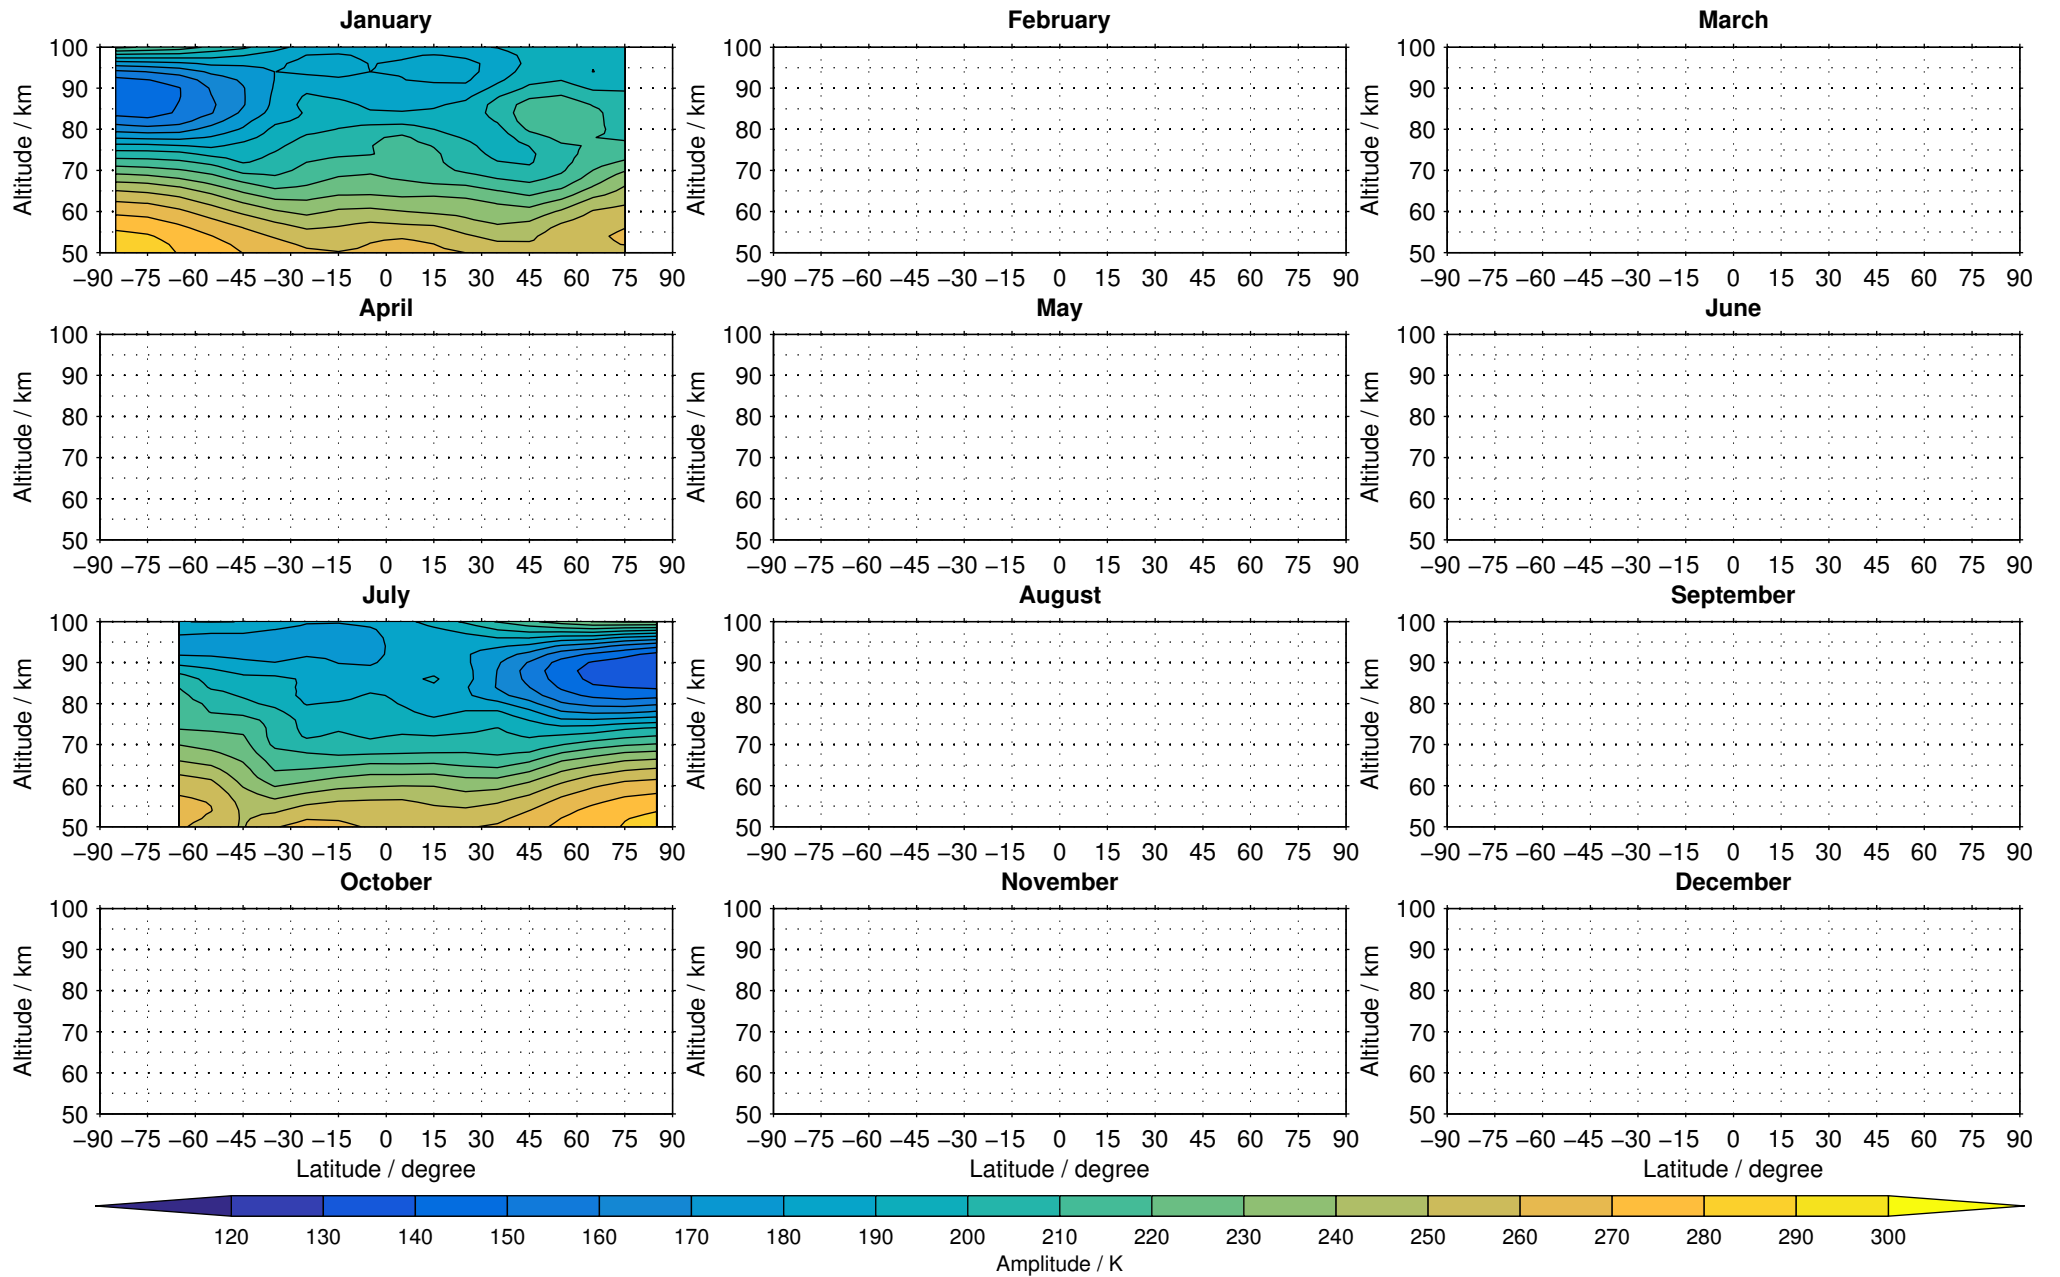

Envisat/MIPAS (IMKIAA) V5R v721 NLC daytime temperature distribution for 2005

Creation Time:
11-04-2017
21:29:10 LT

Envisat/MIPAS (IMKIAA) V5R v721 NLC daytime temperature distribution for 2007

Creation Time:
11-04-2017
21:29:11 LT

Envisat/MIPAS (IMKIAA) V5R v721 NLC daytime temperature distribution for 2008

Creation Time:
11-04-2017
21:29:12 LT

Envisat/MIPAS (IMKIAA) V5R v721 NLC daytime temperature distribution for 2009

Creation Time:
11-04-2017
21:29:12 LT

Envisat/MIPAS (IMKIAA) V5R v721 NLC daytime temperature distribution for 2010

Creation Time:
11-04-2017
21:29:13 LT

Envisat/MIPAS (IMKIAA) V5R v721 NLC daytime temperature distribution for 2011

Creation Time:
11-04-2017
21:29:14 LT