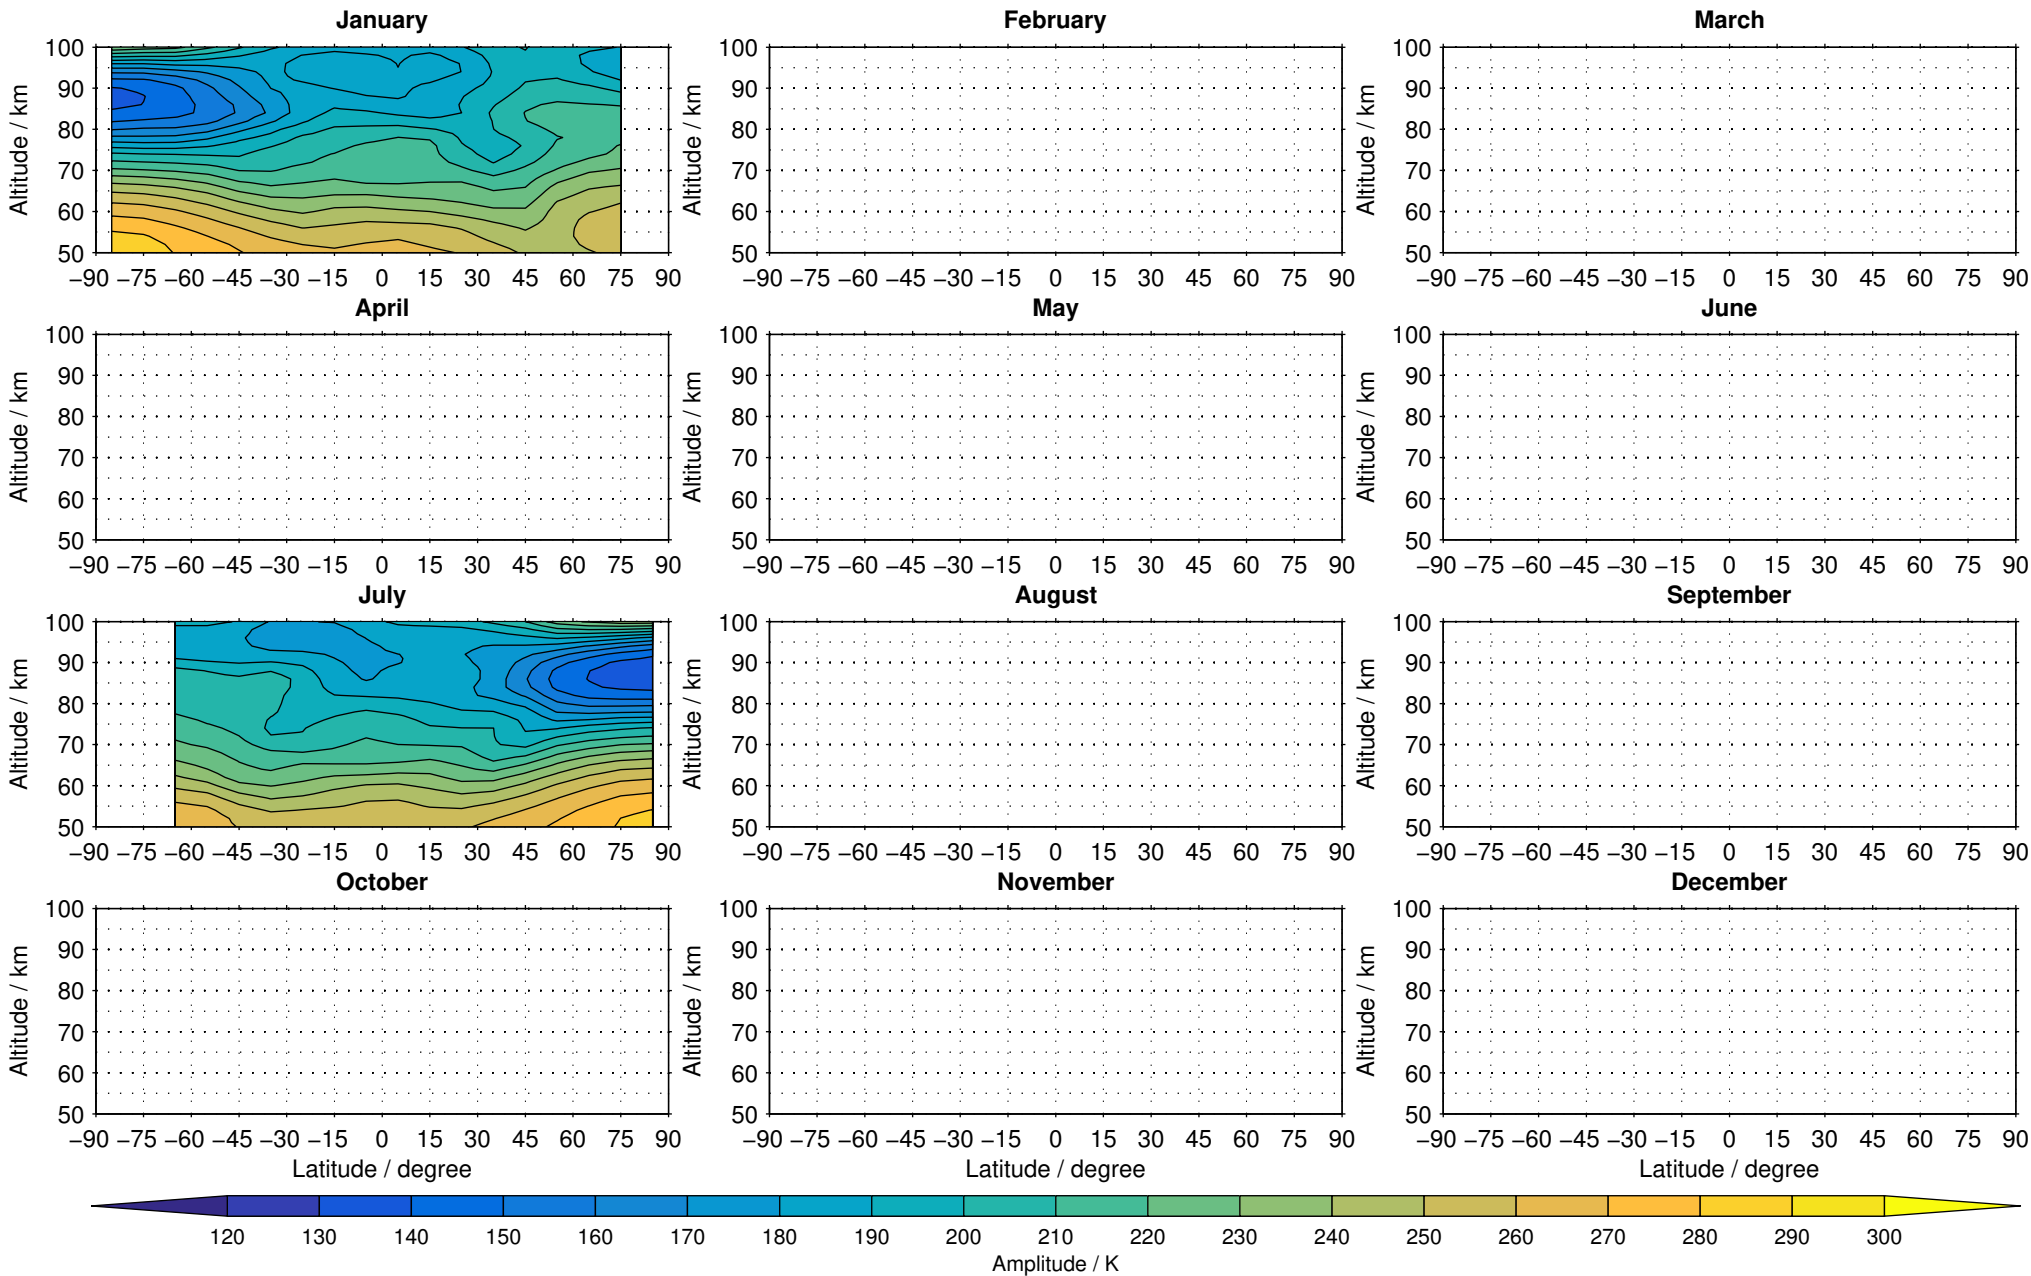

Envisat/MIPAS (IMKIAA) V5R v721 NLC daytime temperature distribution for 2008

Creation Time:
11-04-2017
21:29:12 LT

Envisat/MIPAS (IMKIAA) V5R v721 NLC daytime temperature distribution for 2009

Creation Time:
11-04-2017
21:29:12 LT

Envisat/MIPAS (IMKIAA) V5R v721 NLC daytime temperature distribution for 2010

Creation Time:
11-04-2017
21:29:13 LT

Envisat/MIPAS (IMKIAA) V5R v721 NLC daytime temperature distribution for 2011

Creation Time:
11-04-2017
21:29:14 LT