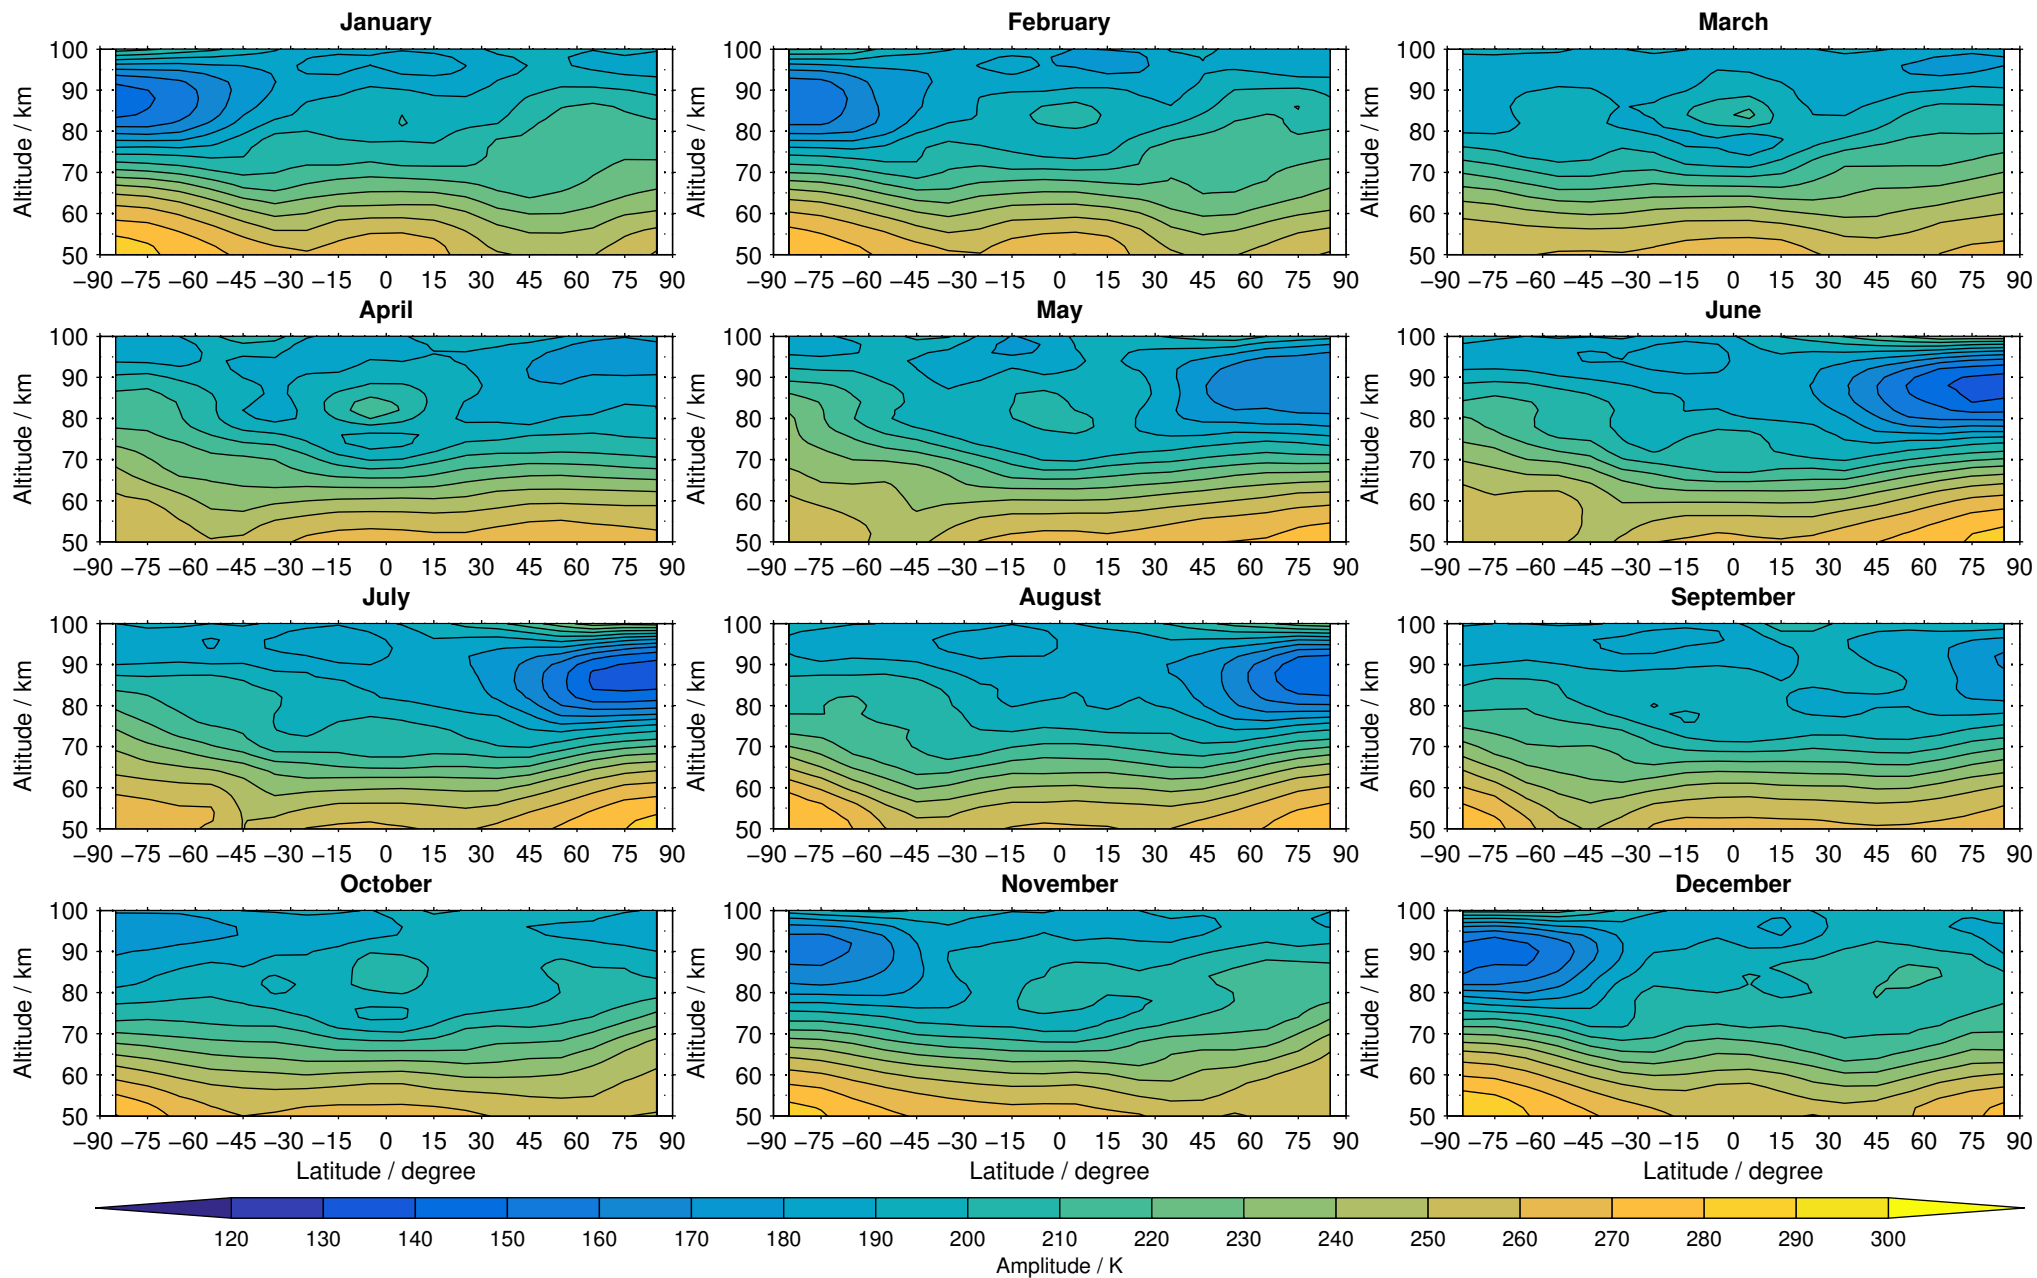

Envisat/MIPAS (IMKIAA) V5R v621 UA temperature distribution for 2007

Creation Time:
11-04-2017
21:28:06 LT

Envisat/MIPAS (IMKIAA) V5R v621 UA temperature distribution for 2008

Creation Time:
11-04-2017
21:28:07 LT

Envisat/MIPAS (IMKIAA) V5R v621 UA temperature distribution for 2009

Creation Time:
11-04-2017
21:28:08 LT

Envisat/MIPAS (IMKIAA) V5R v621 UA temperature distribution for 2010

Creation Time:
11-04-2017
21:28:09 LT

Envisat/MIPAS (IMKIAA) V5R v621 UA temperature distribution for 2011

Creation Time:
11-04-2017
21:28:10 LT

Envisat/MIPAS (IMKIAA) V5R v621 UA temperature distribution for 2012

Creation Time:
11-04-2017
21:28:11 LT