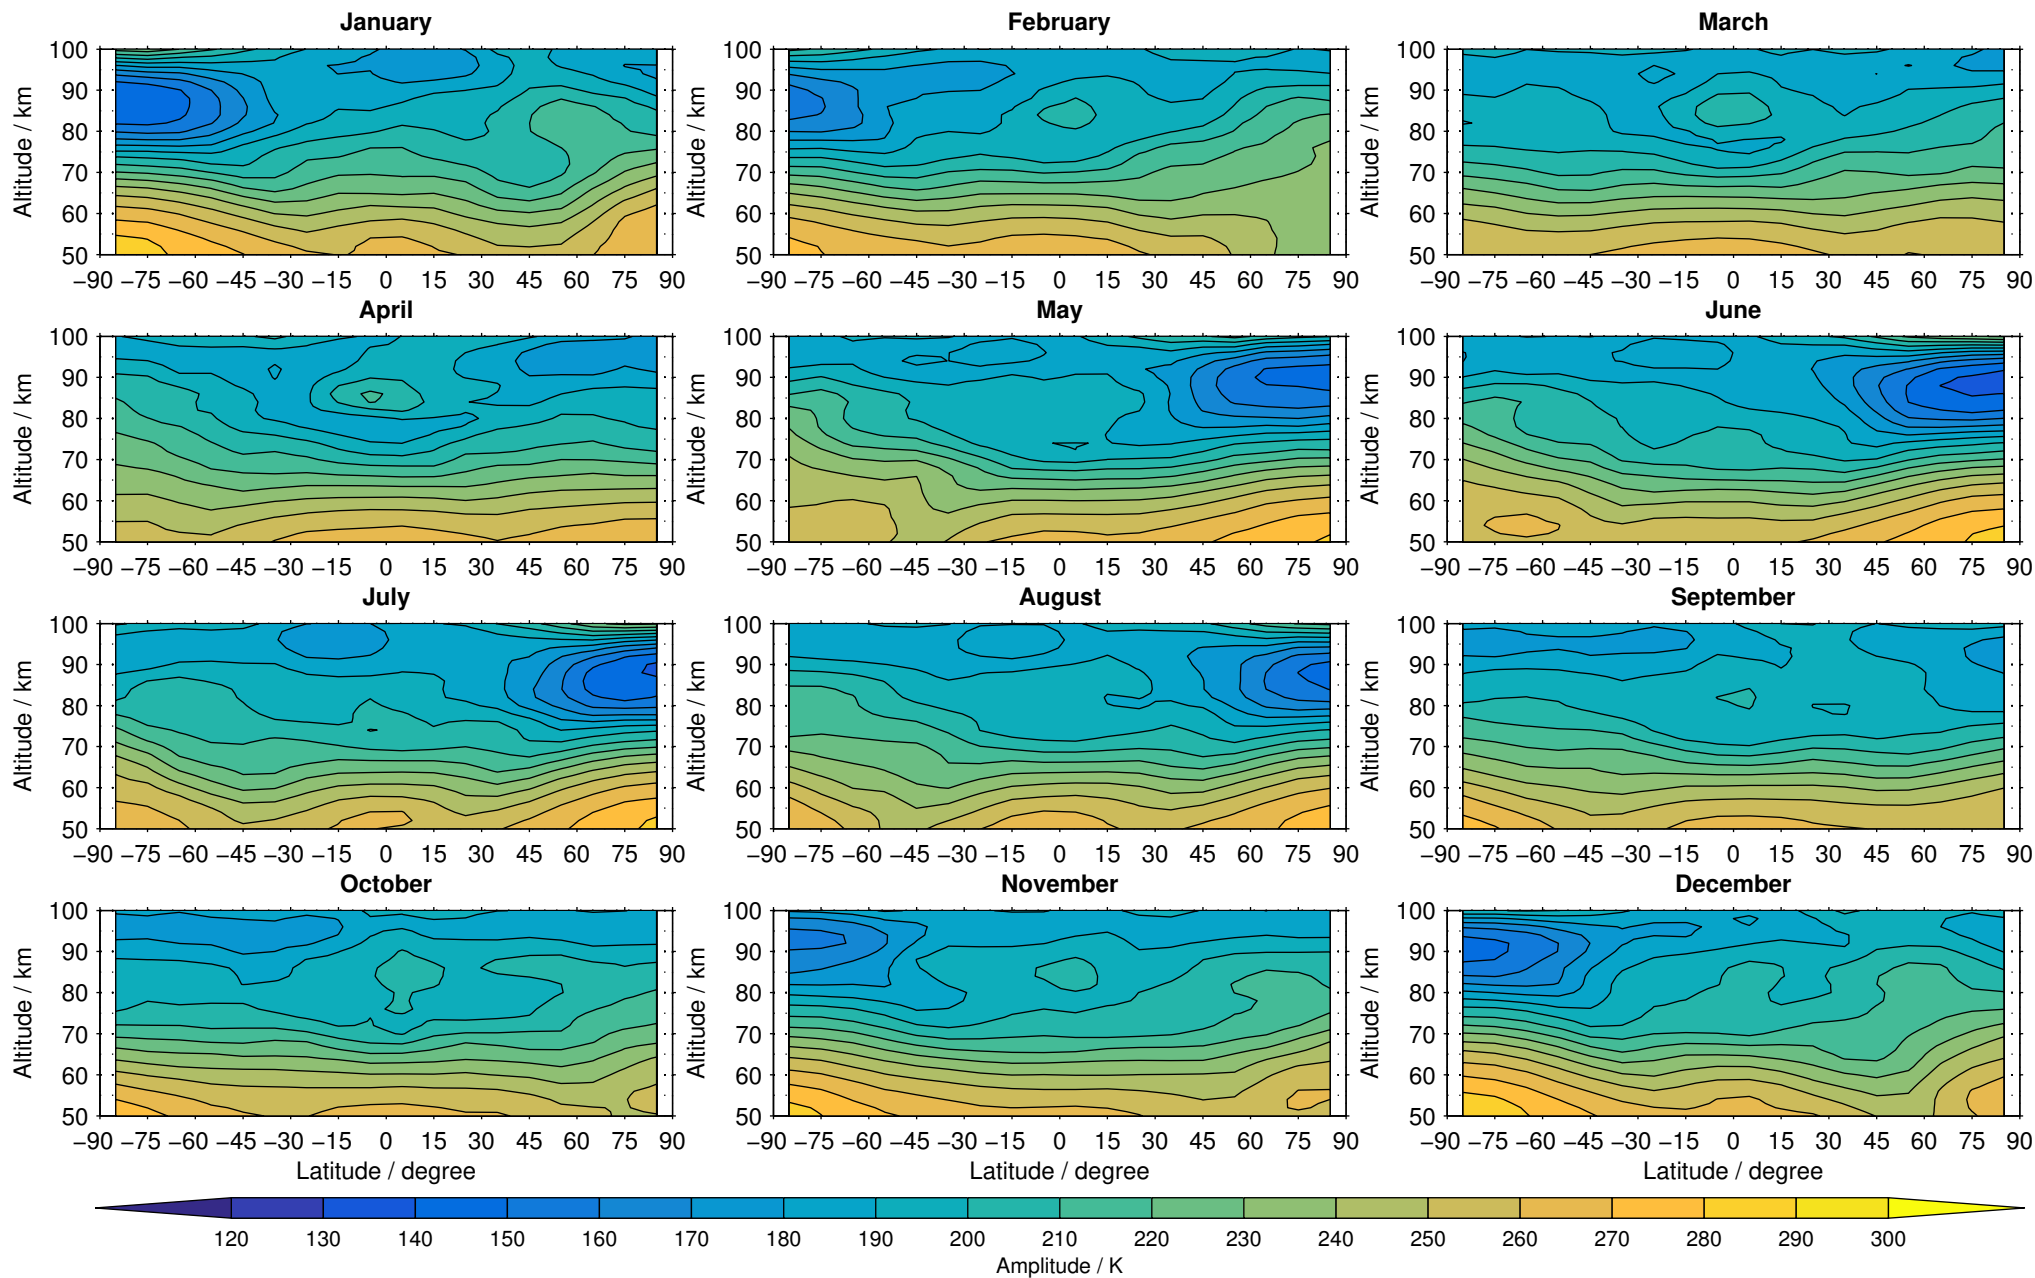

Envisat/MIPAS (IMKIAA) V5R v621 UA temperature distribution for 2007

Creation Time:
11-04-2017
21:28:06 LT

Envisat/MIPAS (IMKIAA) V5R v621 UA temperature distribution for 2008

Creation Time:
11-04-2017
21:28:07 LT

Envisat/MIPAS (IMKIAA) V5R v621 UA temperature distribution for 2009

Creation Time:
11-04-2017
21:28:08 LT

Envisat/MIPAS (IMKIAA) V5R v621 UA temperature distribution for 2010

Creation Time:
11-04-2017
21:28:09 LT