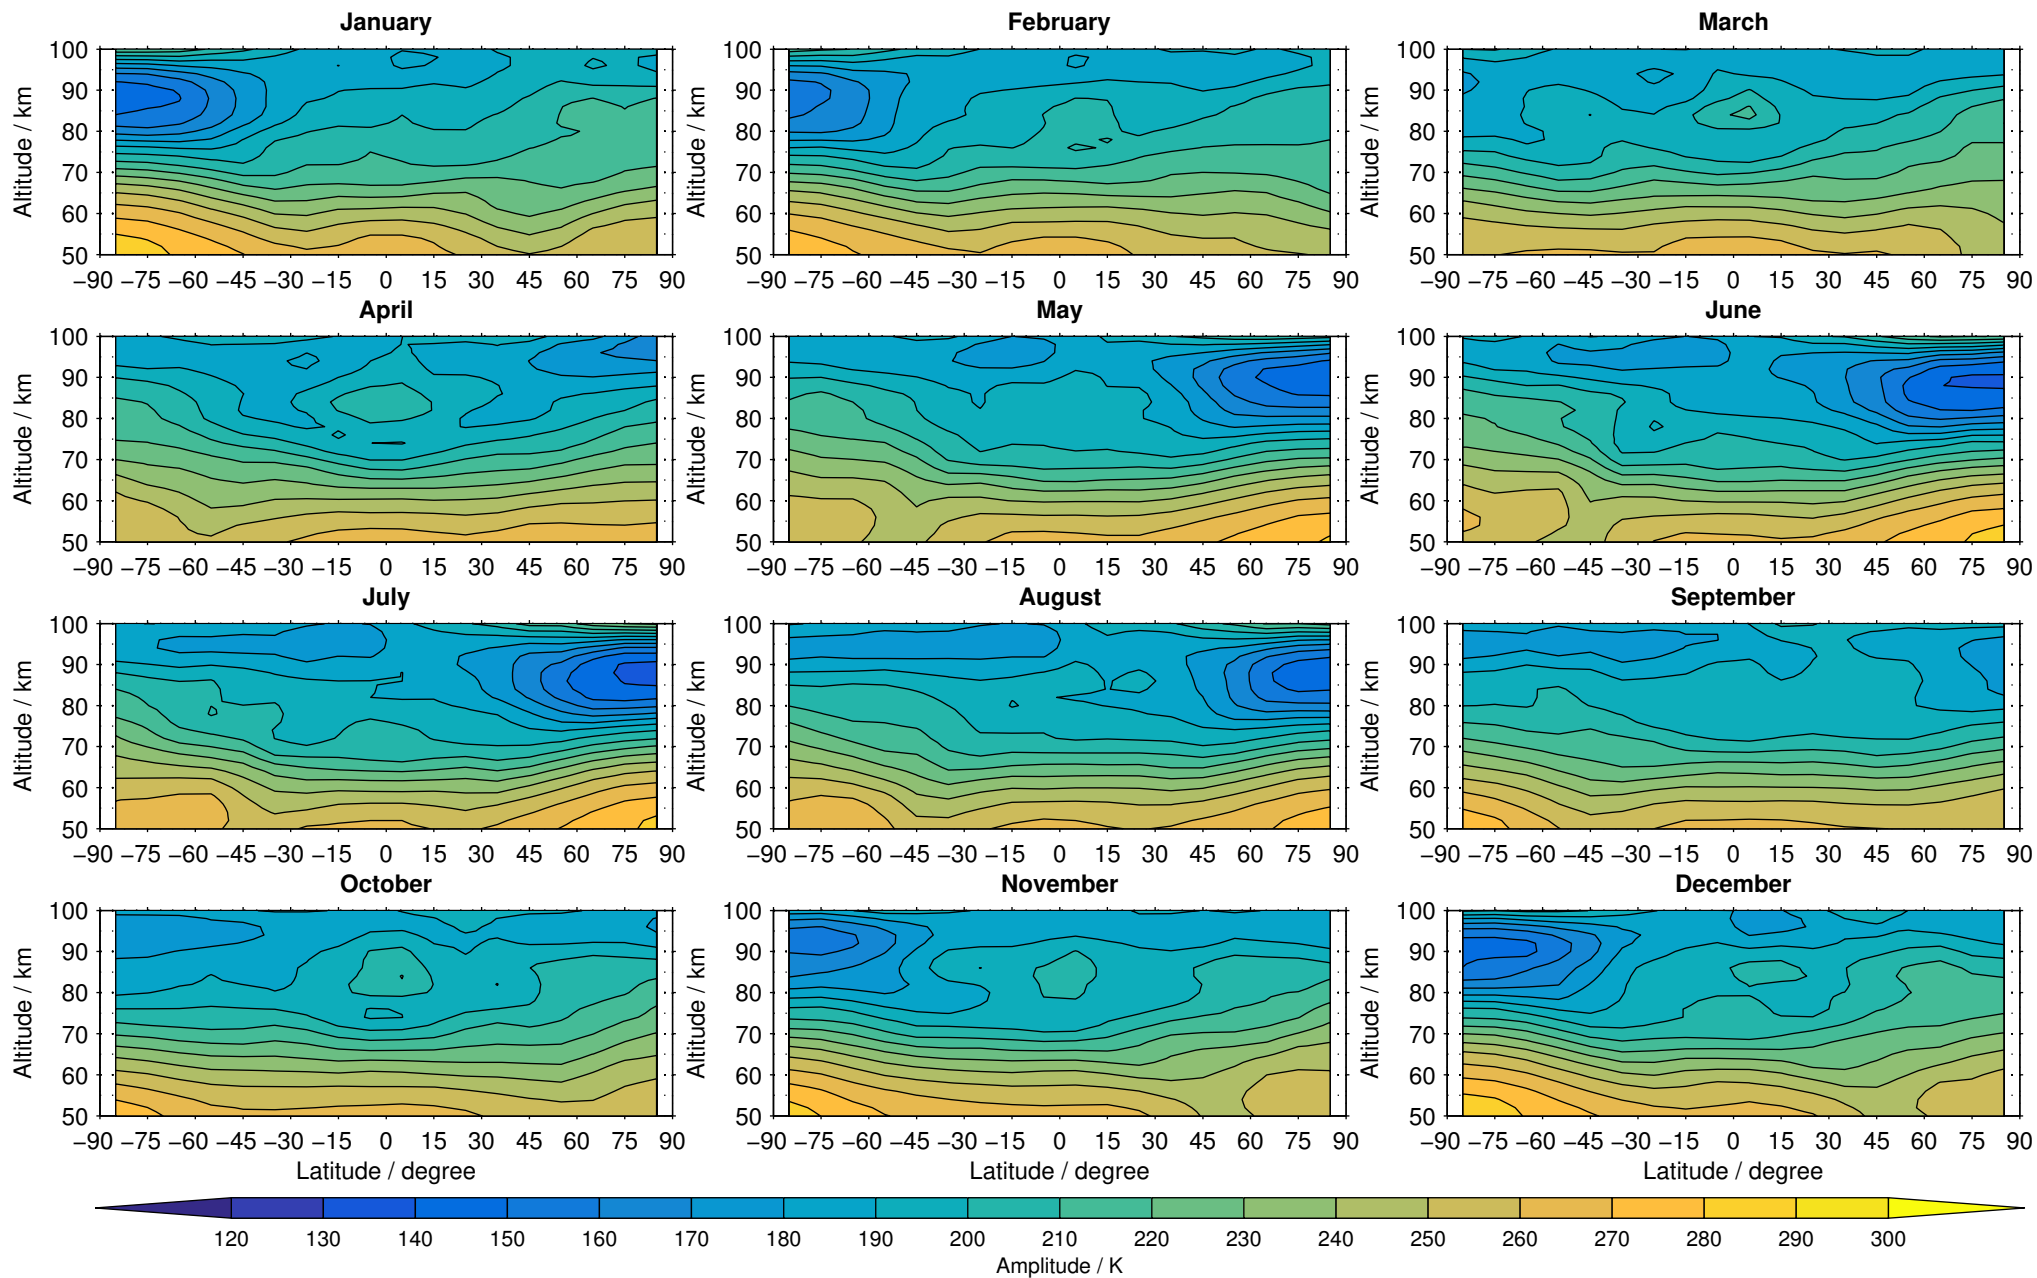

Envisat/MIPAS (IMKIAA) V5R v621 UA temperature distribution for 2005

Creation Time:
11-04-2017
21:28:04 LT

Envisat/MIPAS (IMKIAA) V5R v621 UA temperature distribution for 2006

Creation Time:
11-04-2017
21:28:05 LT

Envisat/MIPAS (IMKIAA) V5R v621 UA temperature distribution for 2007

Creation Time:
11-04-2017
21:28:06 LT

Envisat/MIPAS (IMKIAA) V5R v621 UA temperature distribution for 2008

Creation Time:
11-04-2017
21:28:07 LT