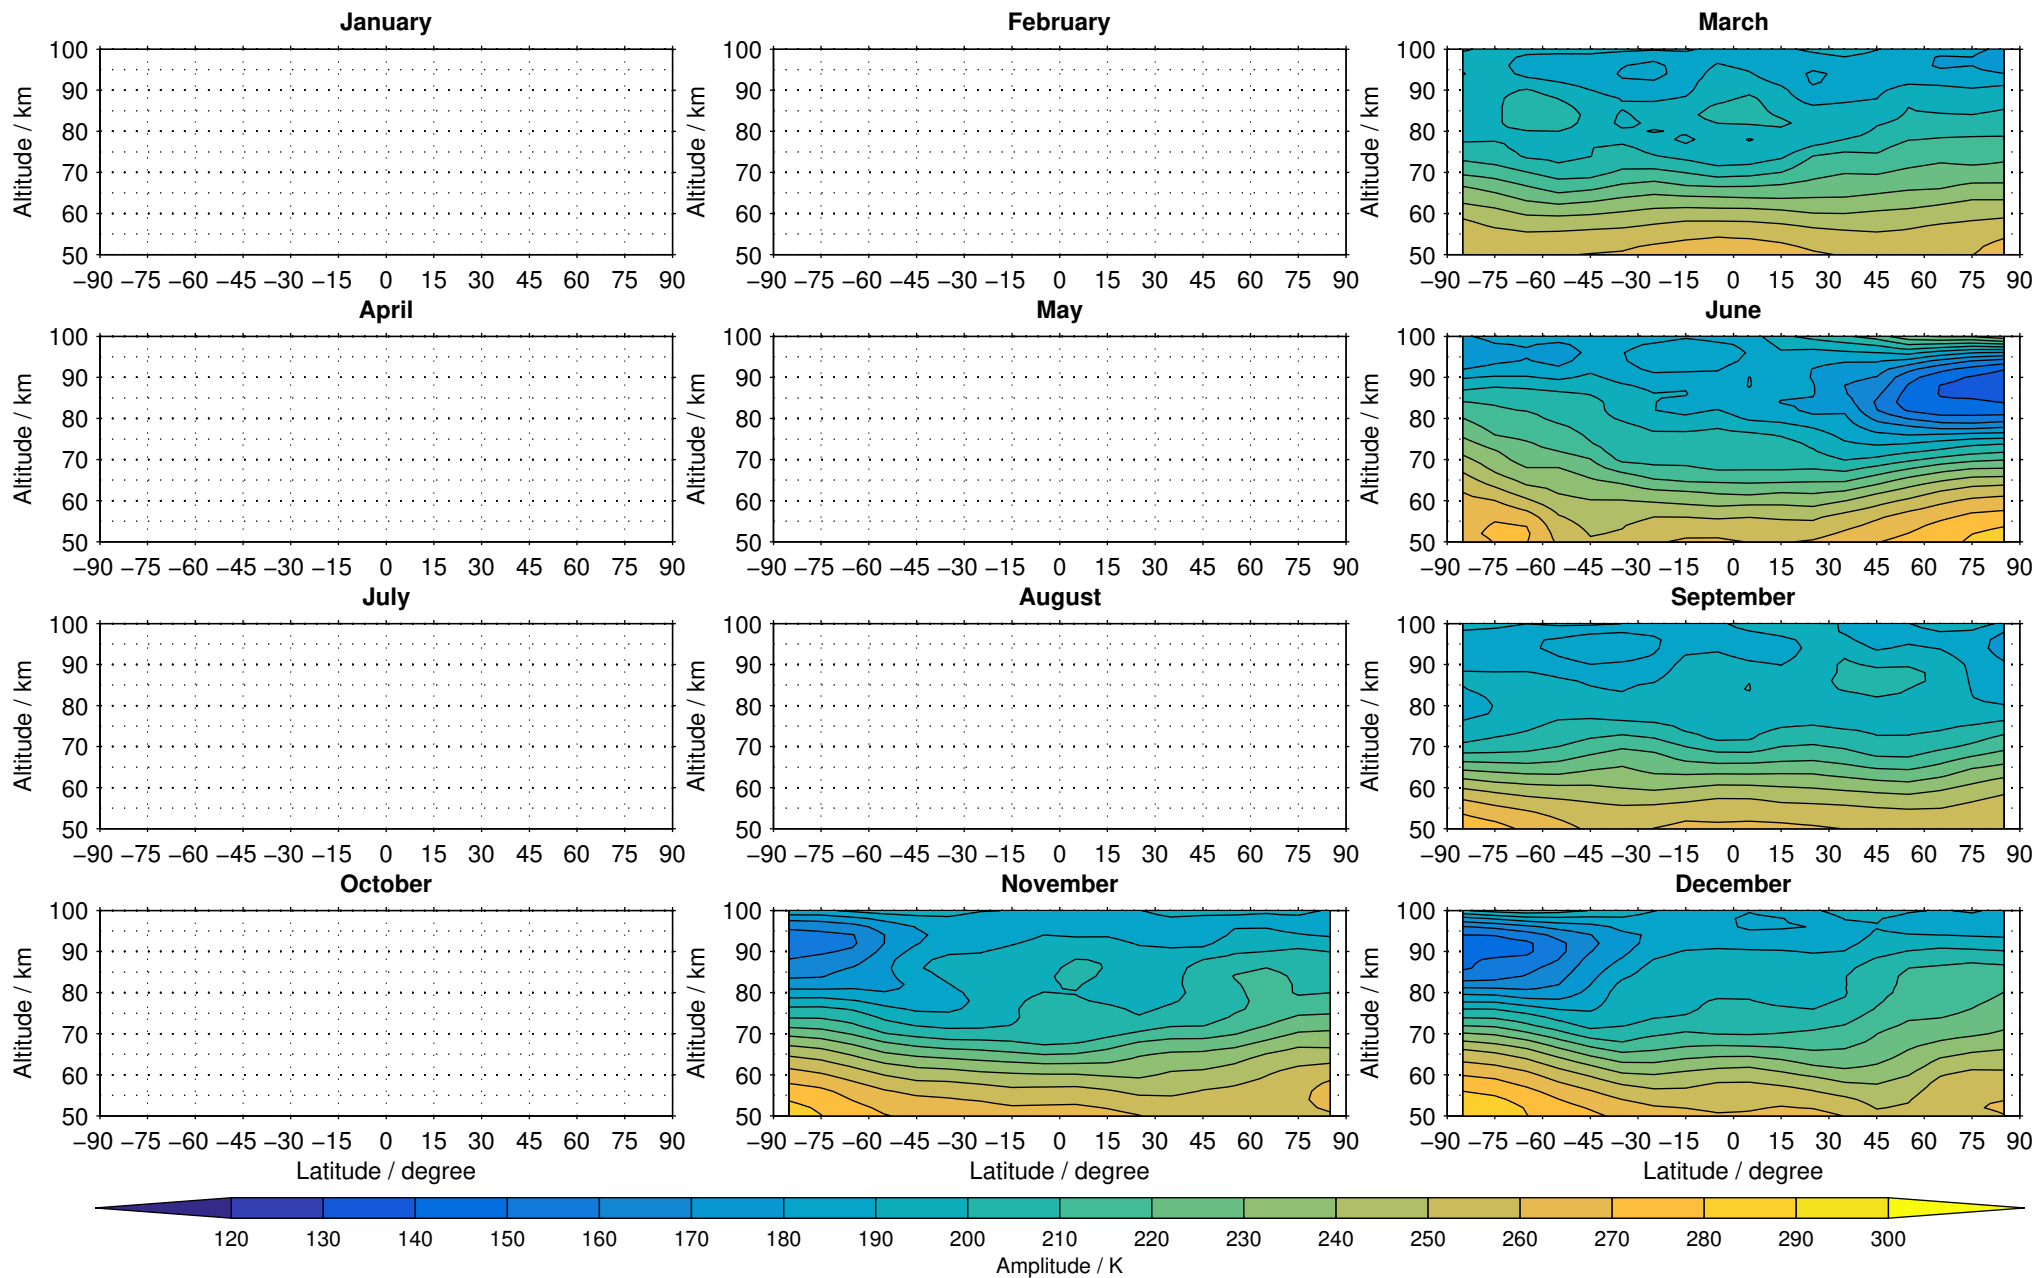

Envisat/MIPAS (IMKIAA) V5R v621 UA temperature distribution for 2005

Creation Time:
11-04-2017
21:28:04 LT

Envisat/MIPAS (IMKIAA) V5R v621 UA temperature distribution for 2006

Creation Time:
11-04-2017
21:28:05 LT

Envisat/MIPAS (IMKIAA) V5R v621 UA temperature distribution for 2007

Creation Time:
11-04-2017
21:28:06 LT

Envisat/MIPAS (IMKIAA) V5R v621 UA temperature distribution for 2008

Creation Time:
11-04-2017
21:28:07 LT

Envisat/MIPAS (IMKIAA) V5R v621 UA temperature distribution for 2009

Creation Time:
11-04-2017
21:28:08 LT

Envisat/MIPAS (IMKIAA) V5R v621 UA temperature distribution for 2010

Creation Time:
11-04-2017
21:28:09 LT