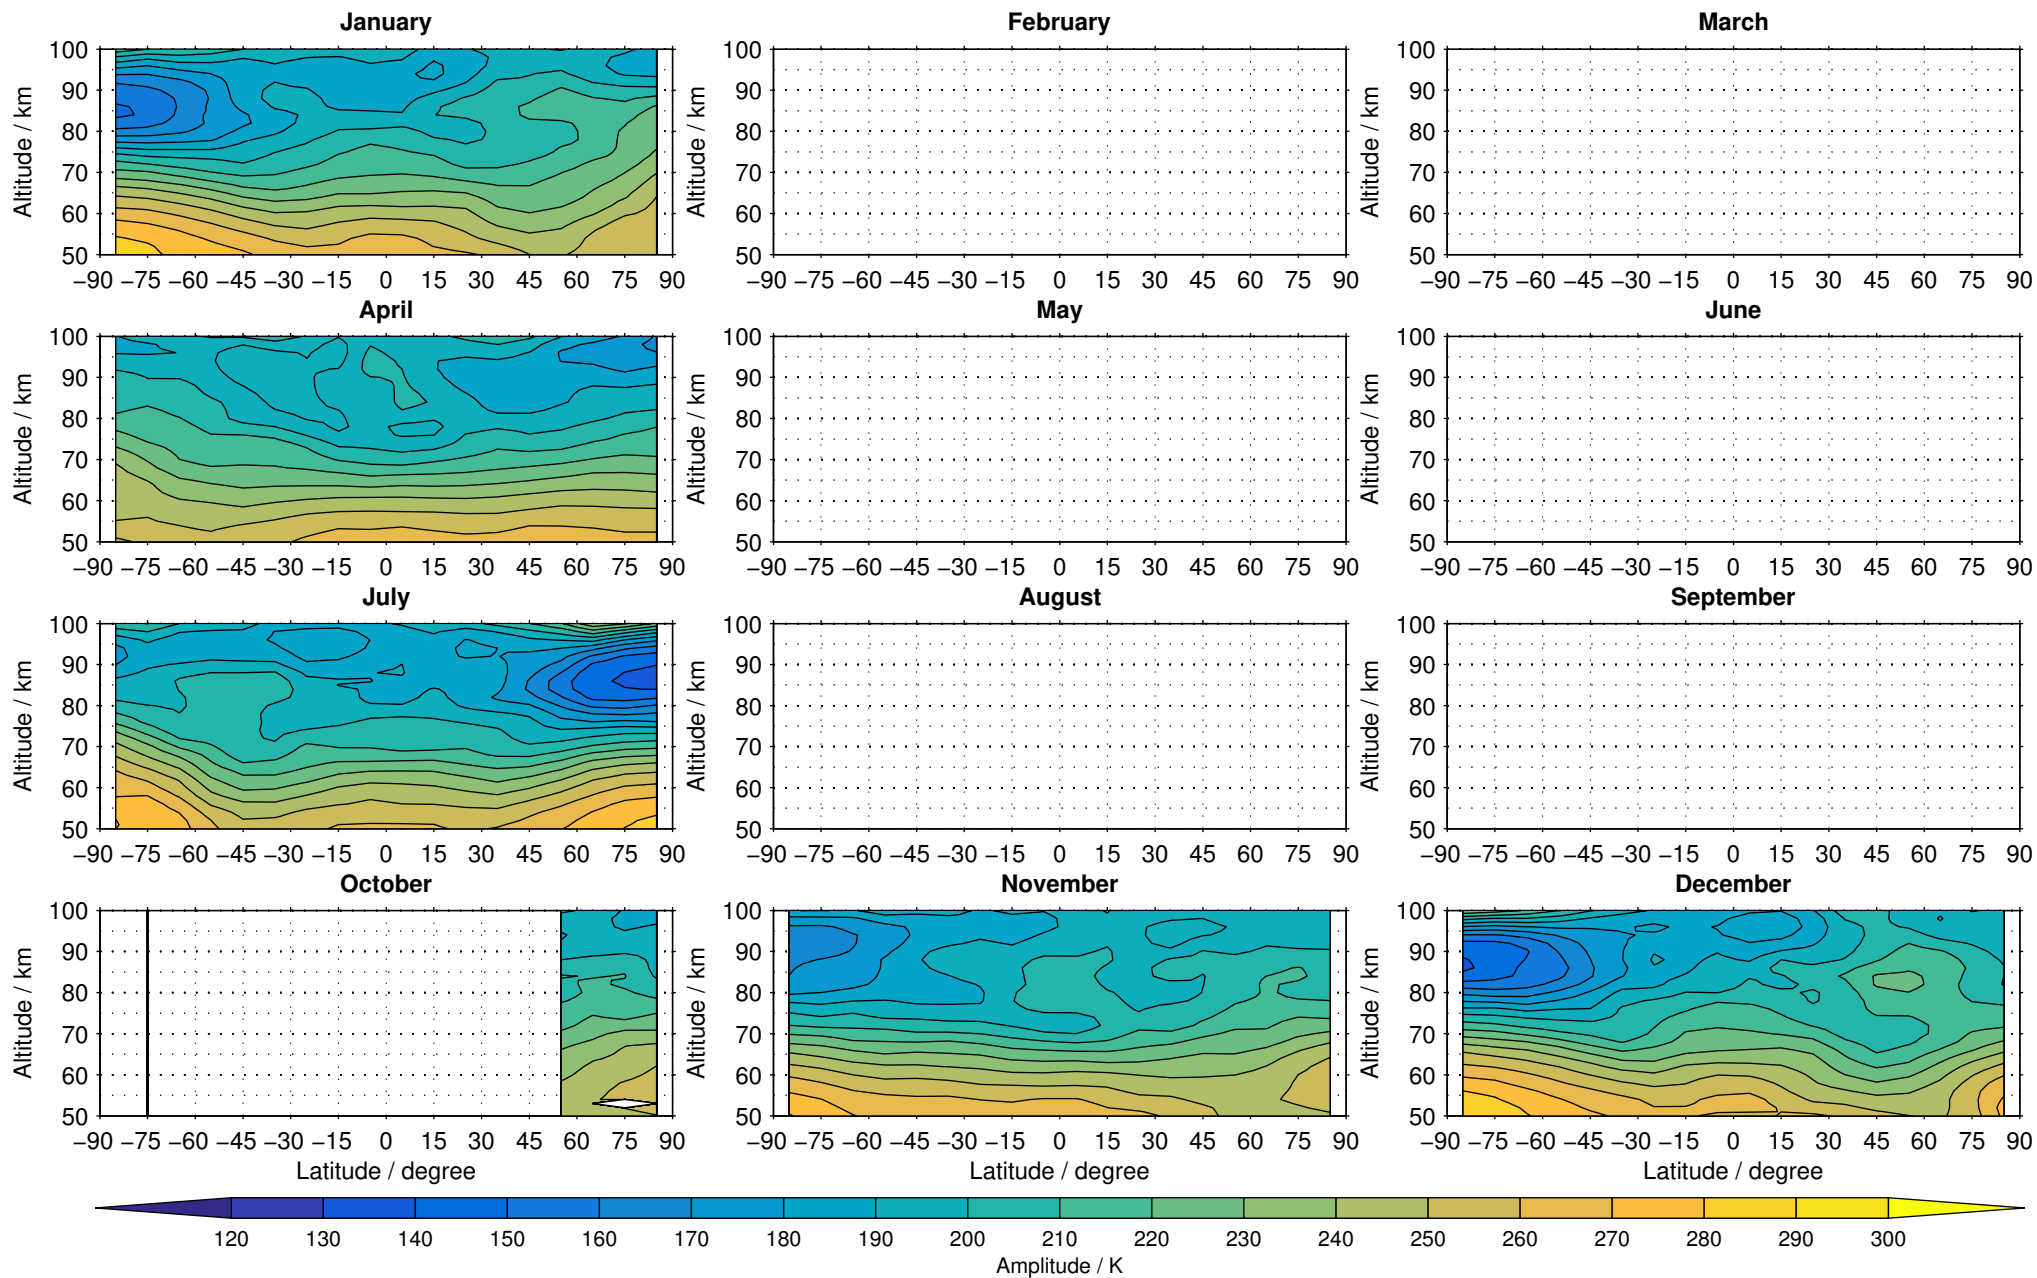

Envisat/MIPAS (IMKIAA) V5R v621 UA temperature distribution for 2005

Creation Time:
11-04-2017
21:28:04 LT

Envisat/MIPAS (IMKIAA) V5R v621 UA temperature distribution for 2006

Creation Time:
11-04-2017
21:28:05 LT

Envisat/MIPAS (IMKIAA) V5R v621 UA temperature distribution for 2007

Creation Time:
11-04-2017
21:28:06 LT

Envisat/MIPAS (IMKIAA) V5R v621 UA temperature distribution for 2008

Creation Time:
11-04-2017
21:28:07 LT

Envisat/MIPAS (IMKIAA) V5R v621 UA temperature distribution for 2009

Creation Time:
11-04-2017
21:28:08 LT

Envisat/MIPAS (IMKIAA) V5R v621 UA temperature distribution for 2010

Creation Time:
11-04-2017
21:28:09 LT