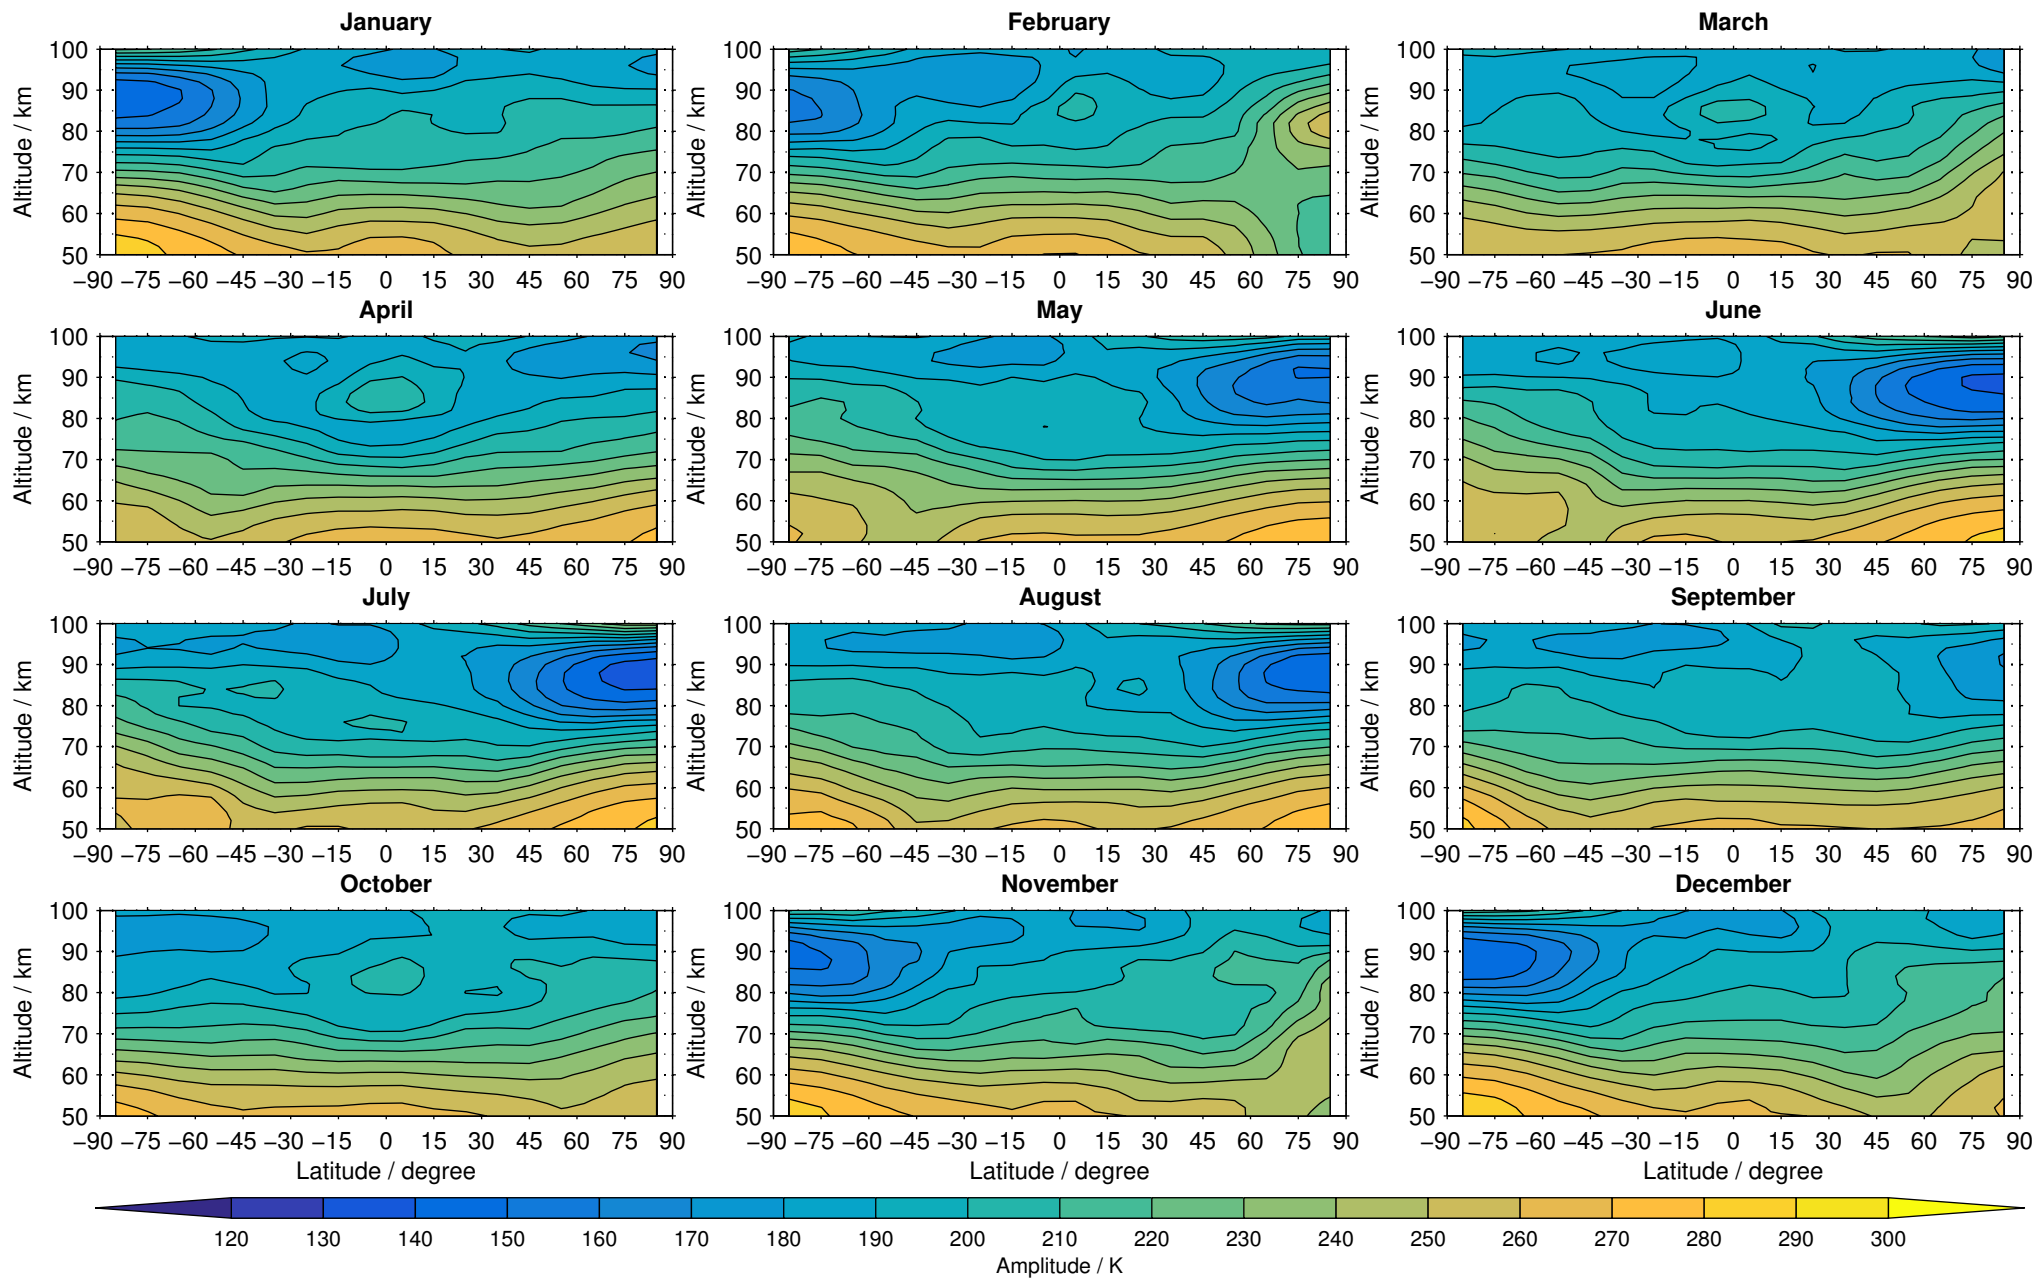

Envisat/MIPAS (IMKIAA) V5R v621 UA temperature distribution for 2007

Creation Time:
11-04-2017
21:28:06 LT

Envisat/MIPAS (IMKIAA) V5R v621 UA temperature distribution for 2008

Creation Time:
11-04-2017
21:28:07 LT

Envisat/MIPAS (IMKIAA) V5R v621 UA temperature distribution for 2009

Creation Time:
11-04-2017
21:28:08 LT

Envisat/MIPAS (IMKIAA) V5R v621 UA temperature distribution for 2010

Creation Time:
11-04-2017
21:28:09 LT