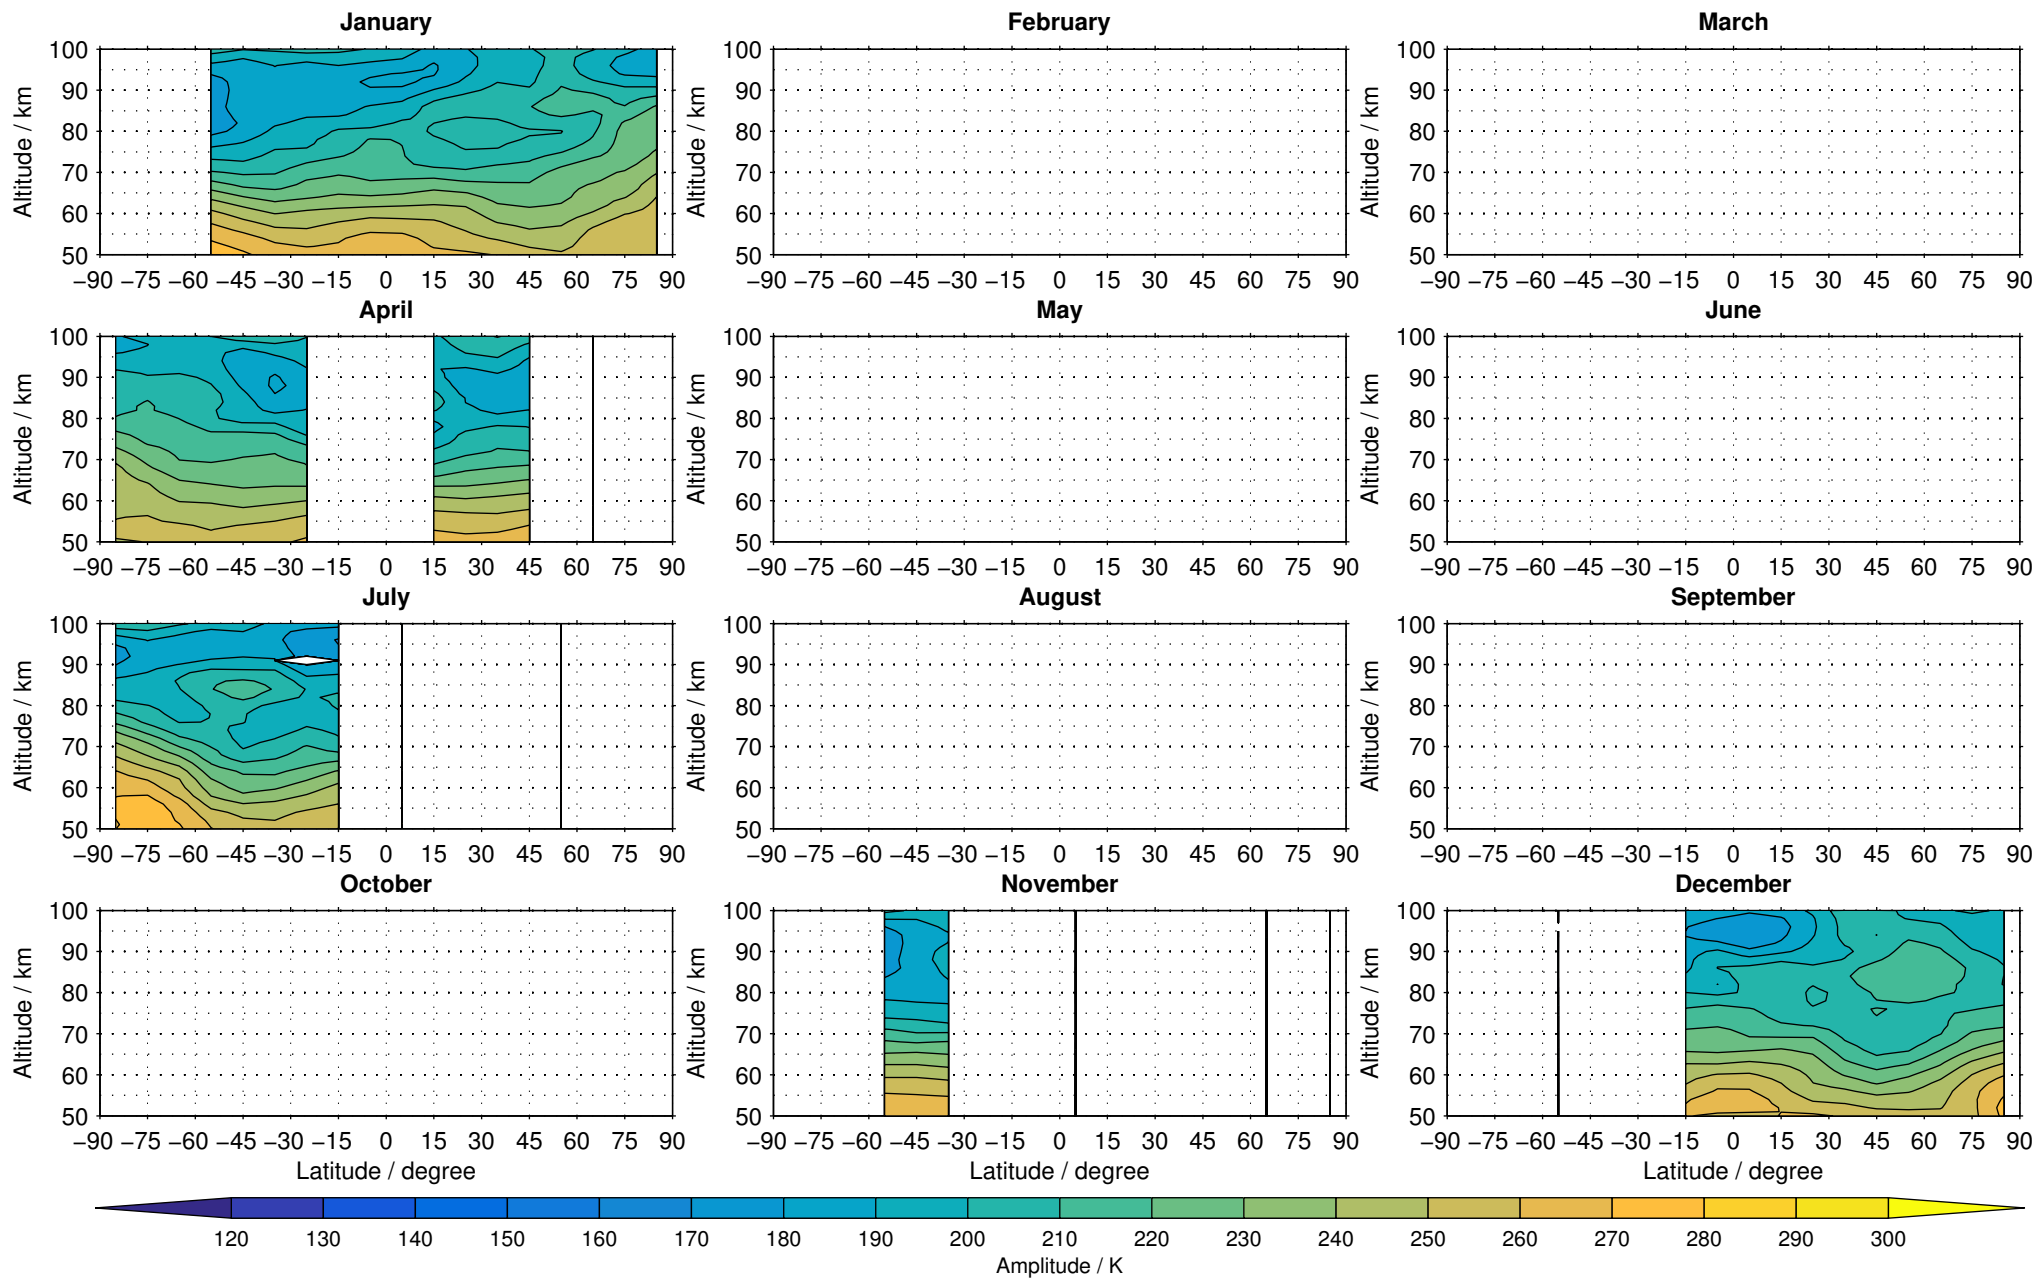

Envisat/MIPAS (IMKIAA) V5R v621 UA nighttime temperature distribution for 2005

Creation Time:
11-04-2017
21:28:48 LT

Envisat/MIPAS (IMKIAA) V5R v621 UA nighttime temperature distribution for 2006

Creation Time:
11-04-2017
21:28:49 LT

Envisat/MIPAS (IMKIAA) V5R v621 UA nighttime temperature distribution for 2007

Creation Time:
11-04-2017
21:28:50 LT

Envisat/MIPAS (IMKIAA) V5R v621 UA nighttime temperature distribution for 2008

Creation Time:
11-04-2017
21:28:51 LT

Envisat/MIPAS (IMKIAA) V5R v621 UA nighttime temperature distribution for 2009

Creation Time:
11-04-2017
21:28:52 LT

Envisat/MIPAS (IMKIAA) V5R v621 UA nighttime temperature distribution for 2010

Creation Time:
11-04-2017
21:28:53 LT