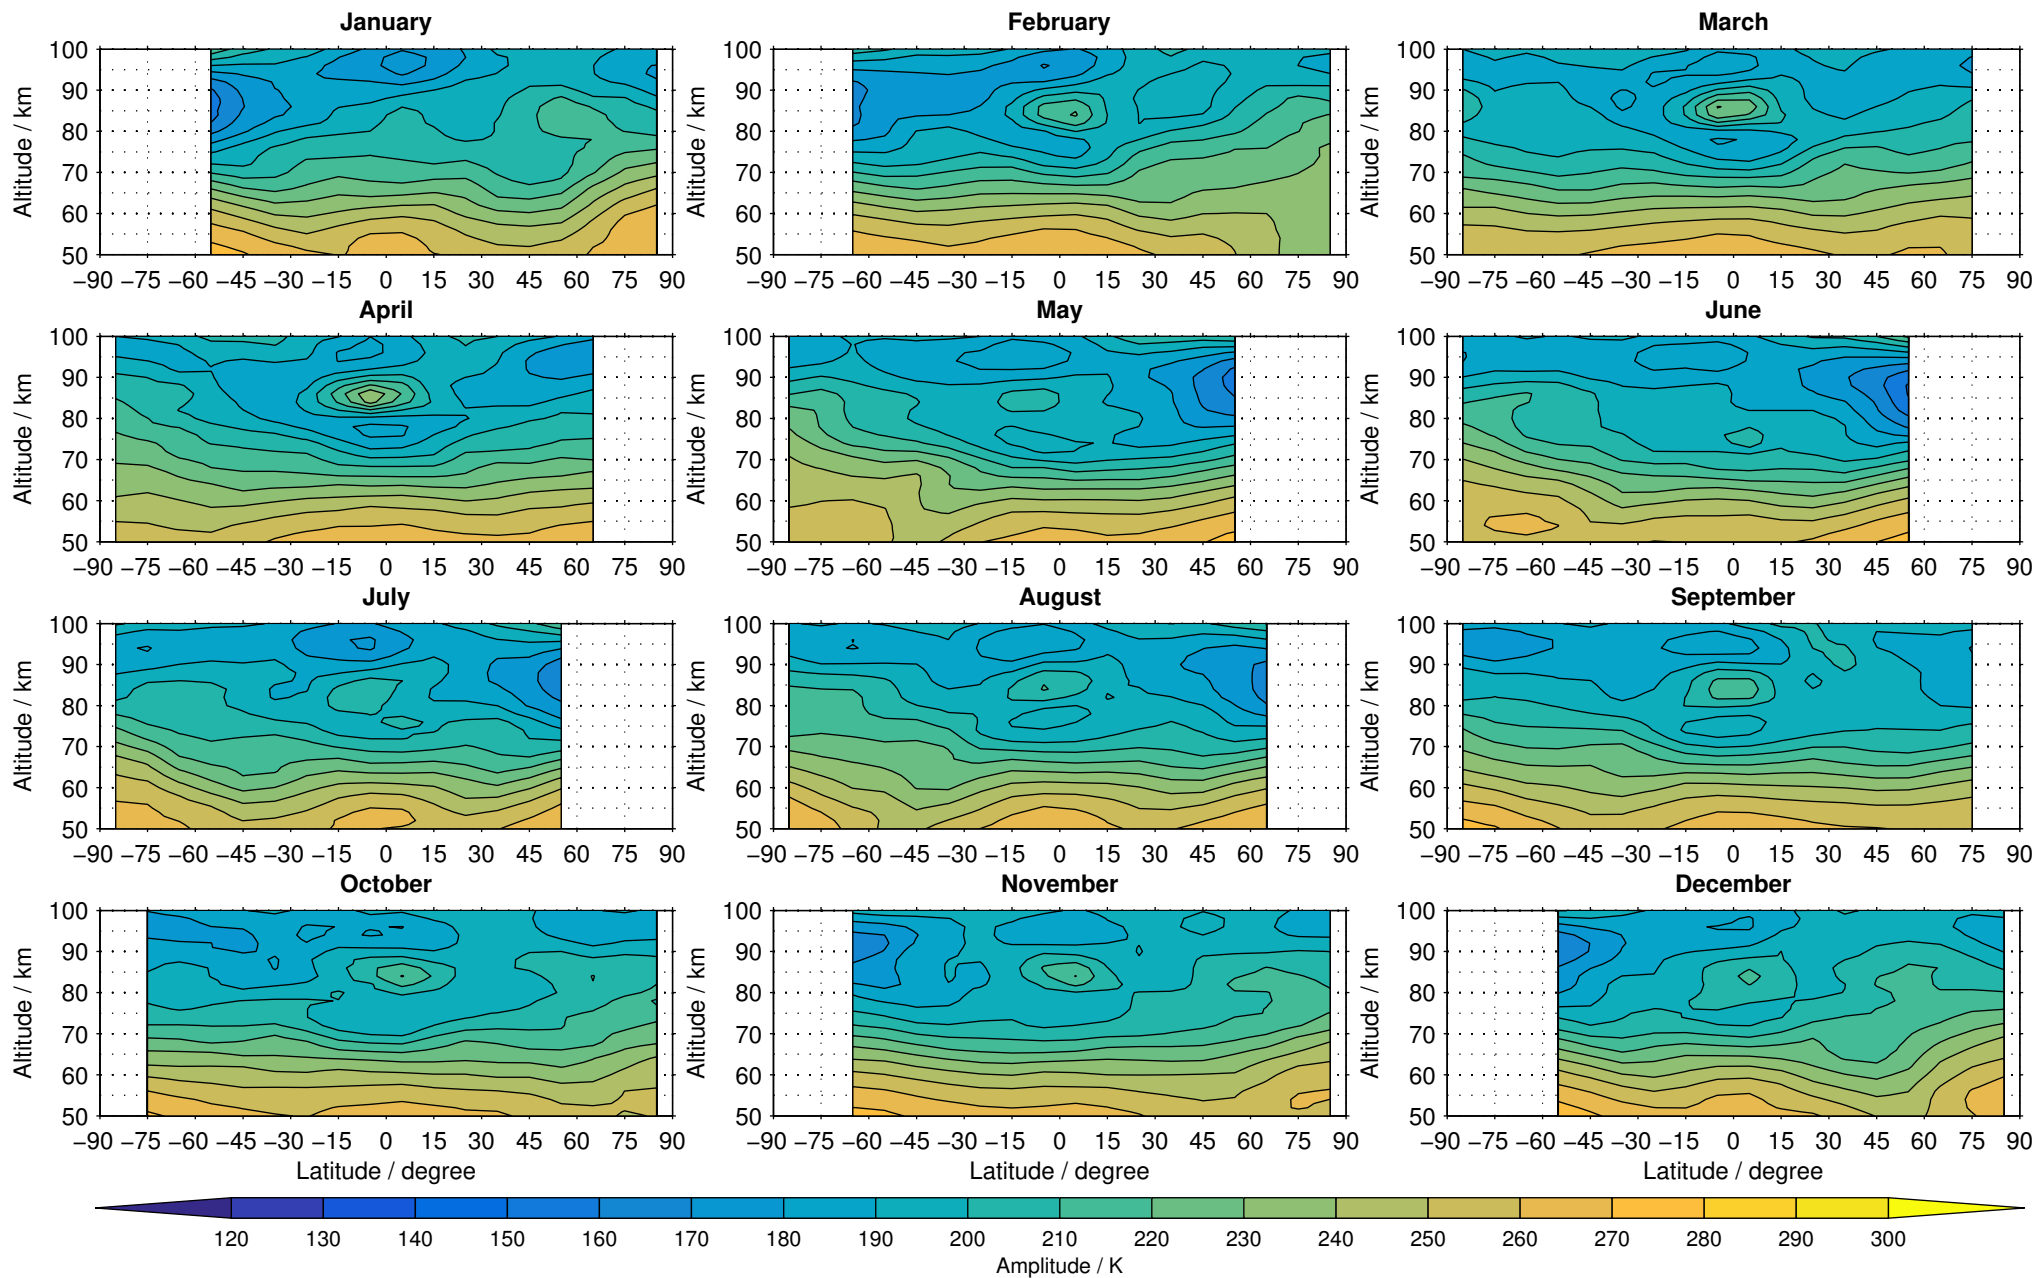

Envisat/MIPAS (IMKIAA) V5R v621 UA nighttime temperature distribution for 2007

Creation Time:
11-04-2017
21:28:50 LT

Envisat/MIPAS (IMKIAA) V5R v621 UA nighttime temperature distribution for 2008

Creation Time:
11-04-2017
21:28:51 LT

Envisat/MIPAS (IMKIAA) V5R v621 UA nighttime temperature distribution for 2009

Creation Time:
11-04-2017
21:28:52 LT

Envisat/MIPAS (IMKIAA) V5R v621 UA nighttime temperature distribution for 2010

Creation Time:
11-04-2017
21:28:53 LT