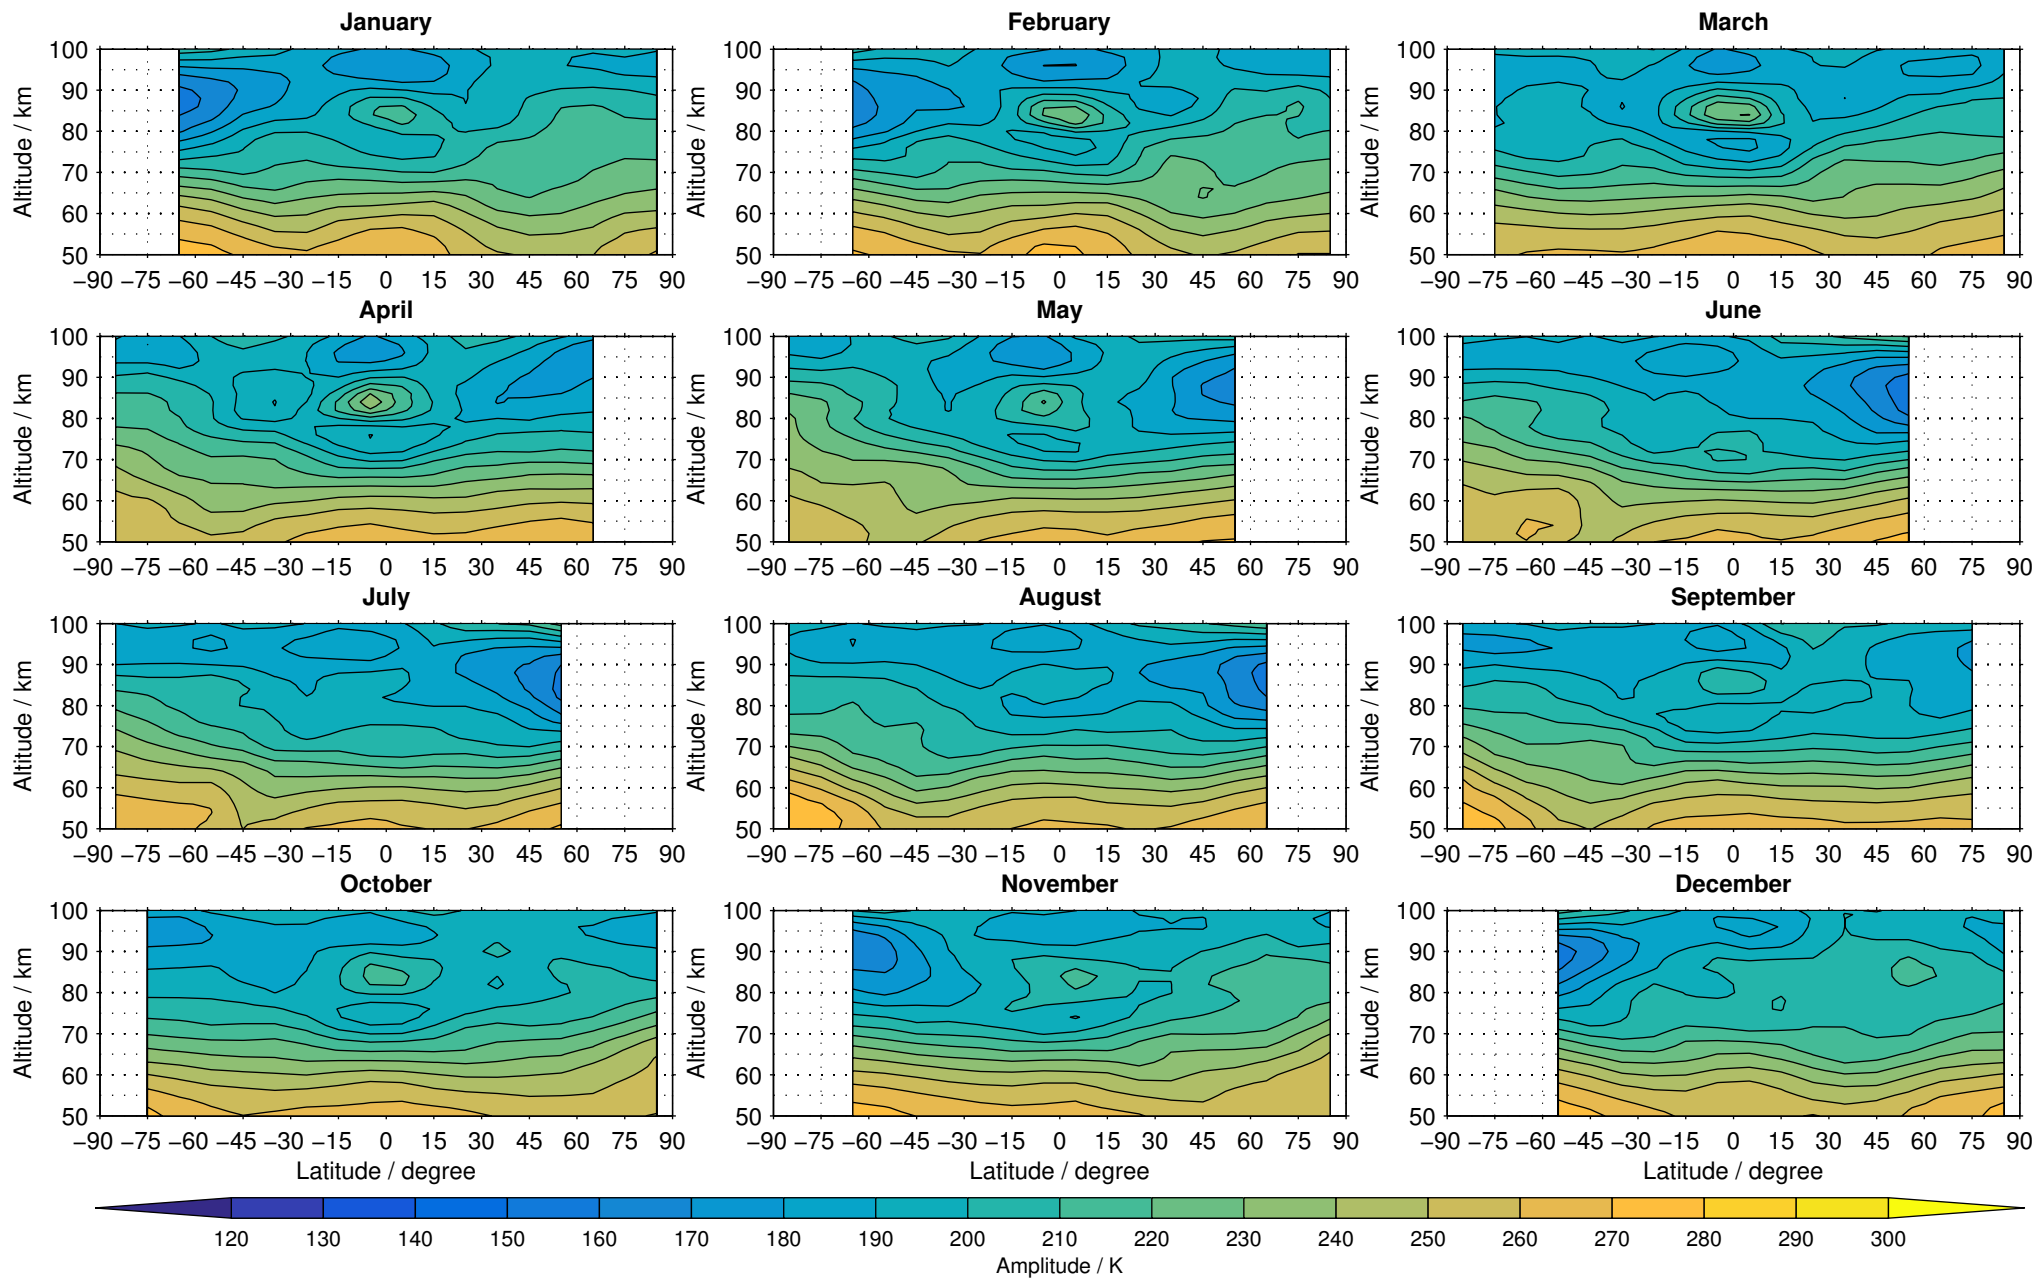

Envisat/MIPAS (IMKIAA) V5R v621 UA nighttime temperature distribution for 2007

Creation Time:
11-04-2017
21:28:50 LT

Envisat/MIPAS (IMKIAA) V5R v621 UA nighttime temperature distribution for 2008

Creation Time:
11-04-2017
21:28:51 LT

Envisat/MIPAS (IMKIAA) V5R v621 UA nighttime temperature distribution for 2009

Creation Time:
11-04-2017
21:28:52 LT

Envisat/MIPAS (IMKIAA) V5R v621 UA nighttime temperature distribution for 2010

Creation Time:
11-04-2017
21:28:53 LT

Envisat/MIPAS (IMKIAA) V5R v621 UA nighttime temperature distribution for 2011

Creation Time:
11-04-2017
21:28:54 LT

Envisat/MIPAS (IMKIAA) V5R v621 UA nighttime temperature distribution for 2012

Creation Time:
11-04-2017
21:28:55 LT