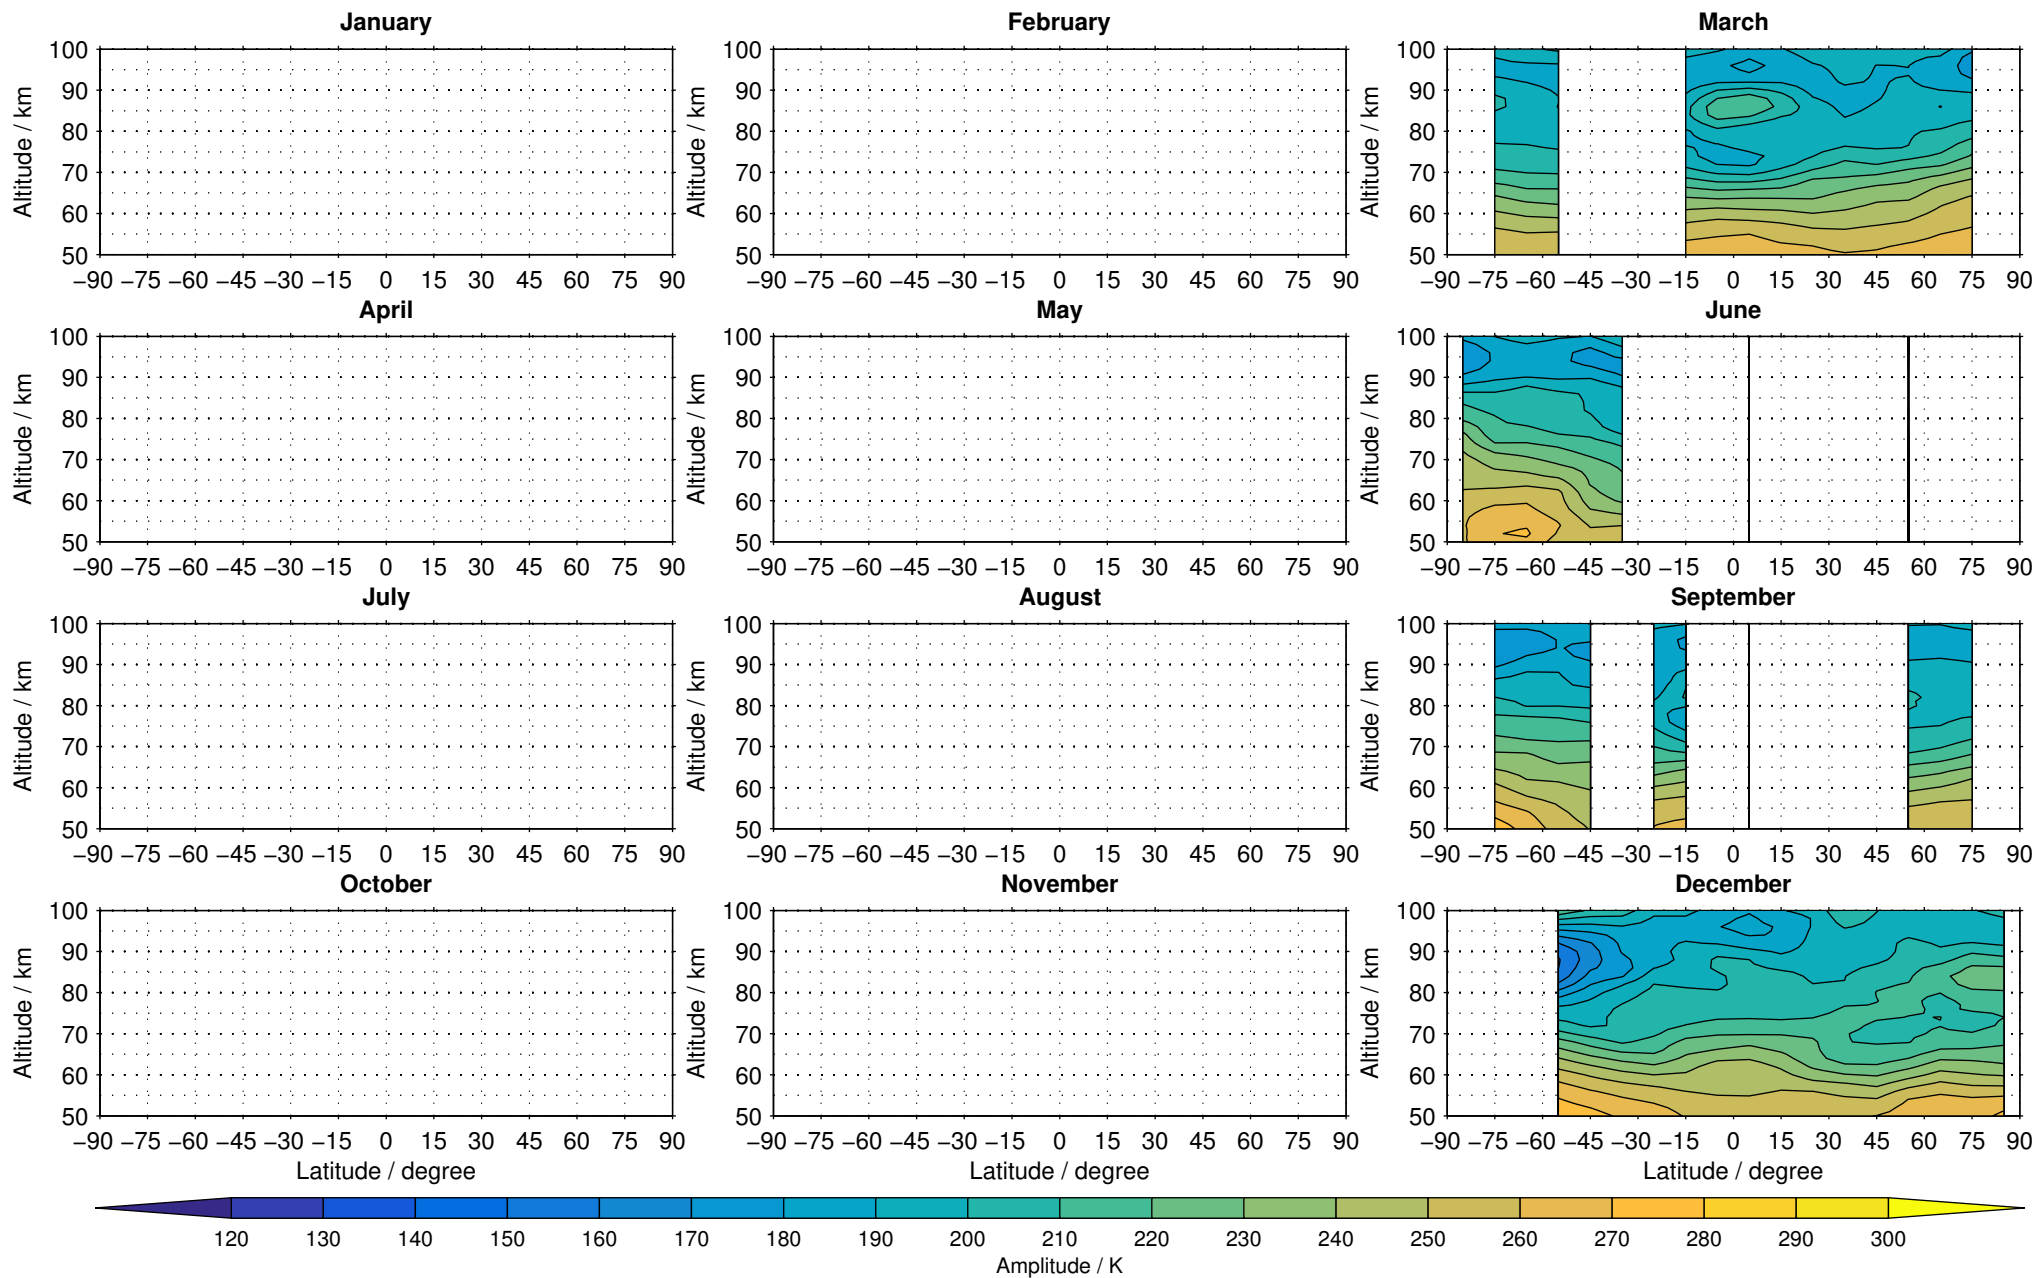

Envisat/MIPAS (IMKIAA) V5R v621 UA nighttime temperature distribution for 2005

Creation Time:
11-04-2017
21:28:48 LT

Envisat/MIPAS (IMKIAA) V5R v621 UA nighttime temperature distribution for 2006

Creation Time:
11-04-2017
21:28:49 LT

Envisat/MIPAS (IMKIAA) V5R v621 UA nighttime temperature distribution for 2007

Creation Time:
11-04-2017
21:28:50 LT

Envisat/MIPAS (IMKIAA) V5R v621 UA nighttime temperature distribution for 2008

Creation Time:
11-04-2017
21:28:51 LT

Envisat/MIPAS (IMKIAA) V5R v621 UA nighttime temperature distribution for 2009

Creation Time:
11-04-2017
21:28:52 LT

Envisat/MIPAS (IMKIAA) V5R v621 UA nighttime temperature distribution for 2010

Creation Time:
11-04-2017
21:28:53 LT