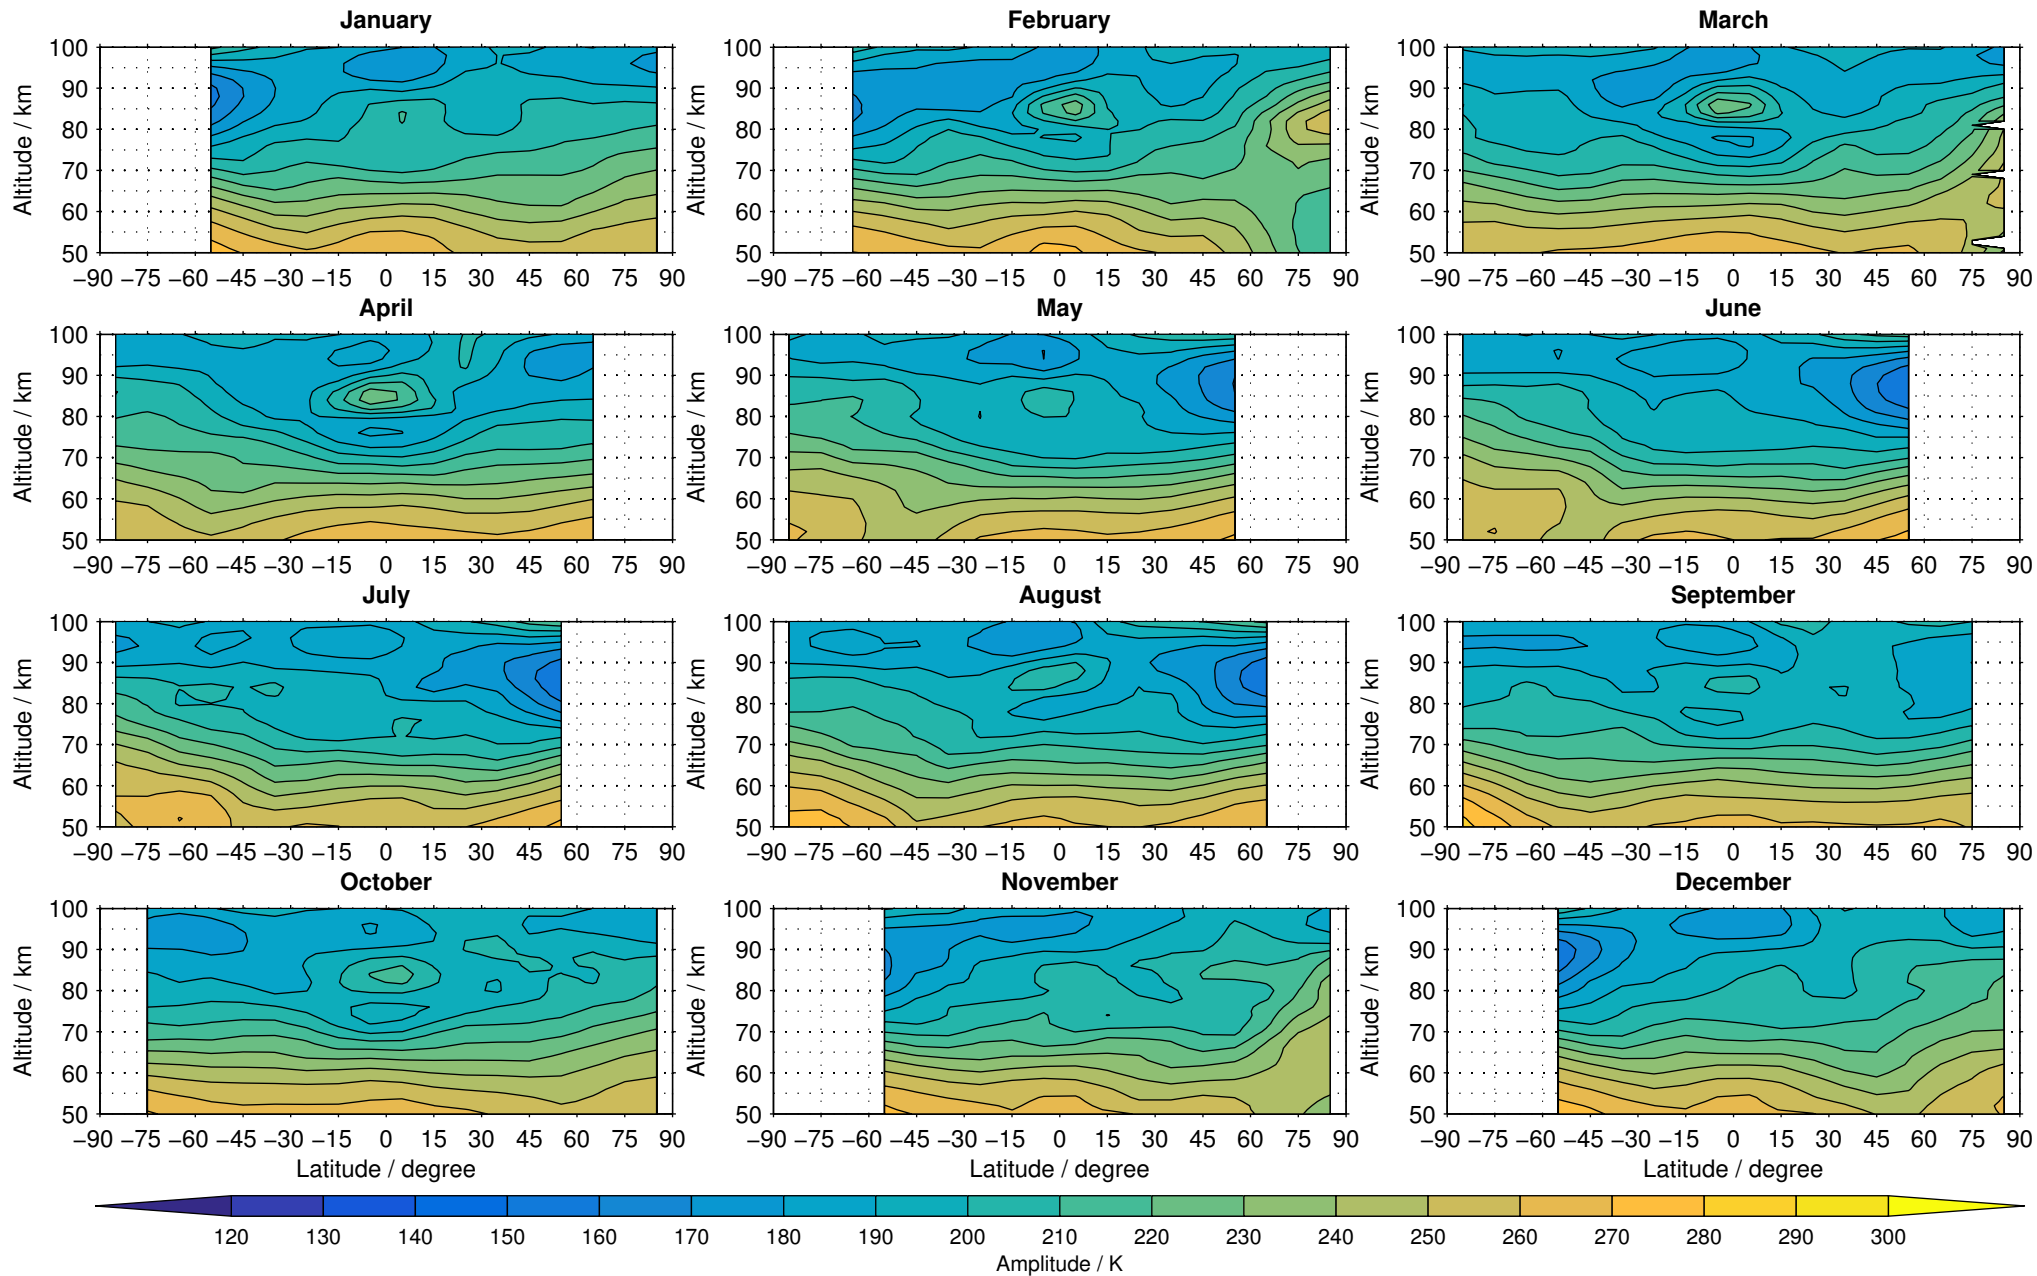

Envisat/MIPAS (IMKIAA) V5R v621 UA nighttime temperature distribution for 2007

Creation Time:
11-04-2017
21:28:50 LT

Envisat/MIPAS (IMKIAA) V5R v621 UA nighttime temperature distribution for 2008

Creation Time:
11-04-2017
21:28:51 LT

Envisat/MIPAS (IMKIAA) V5R v621 UA nighttime temperature distribution for 2009

Creation Time:
11-04-2017
21:28:52 LT

Envisat/MIPAS (IMKIAA) V5R v621 UA nighttime temperature distribution for 2010

Creation Time:
11-04-2017
21:28:53 LT