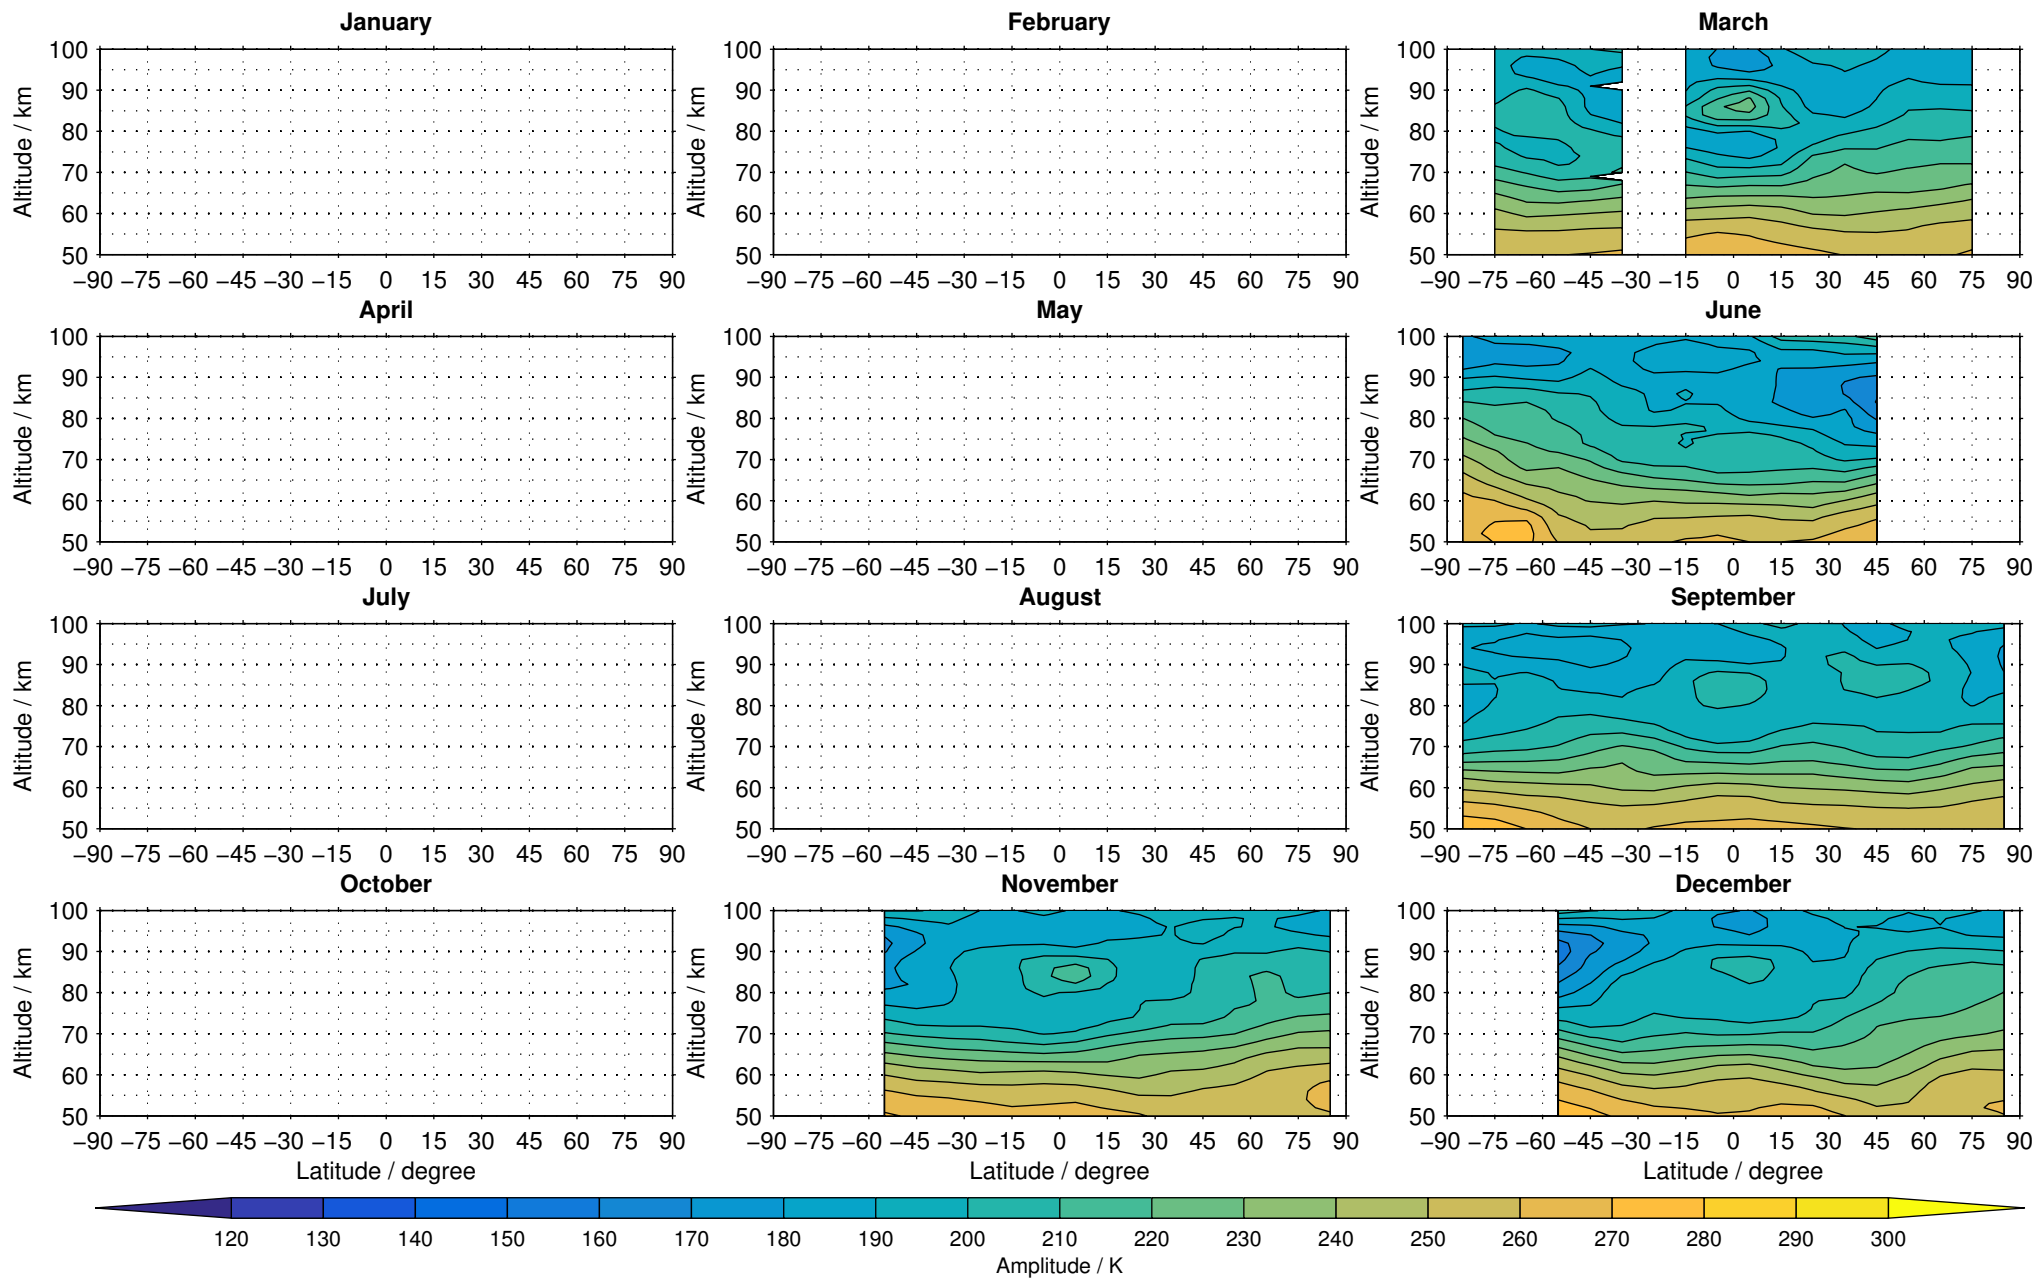

Envisat/MIPAS (IMKIAA) V5R v621 UA nighttime temperature distribution for 2005

Creation Time:
11-04-2017
21:28:48 LT

Envisat/MIPAS (IMKIAA) V5R v621 UA nighttime temperature distribution for 2006

Creation Time:
11-04-2017
21:28:49 LT

Envisat/MIPAS (IMKIAA) V5R v621 UA nighttime temperature distribution for 2007

Creation Time:
11-04-2017
21:28:50 LT

Envisat/MIPAS (IMKIAA) V5R v621 UA nighttime temperature distribution for 2008

Creation Time:
11-04-2017
21:28:51 LT

Envisat/MIPAS (IMKIAA) V5R v621 UA nighttime temperature distribution for 2009

Creation Time:
11-04-2017
21:28:52 LT

Envisat/MIPAS (IMKIAA) V5R v621 UA nighttime temperature distribution for 2010

Creation Time:
11-04-2017
21:28:53 LT