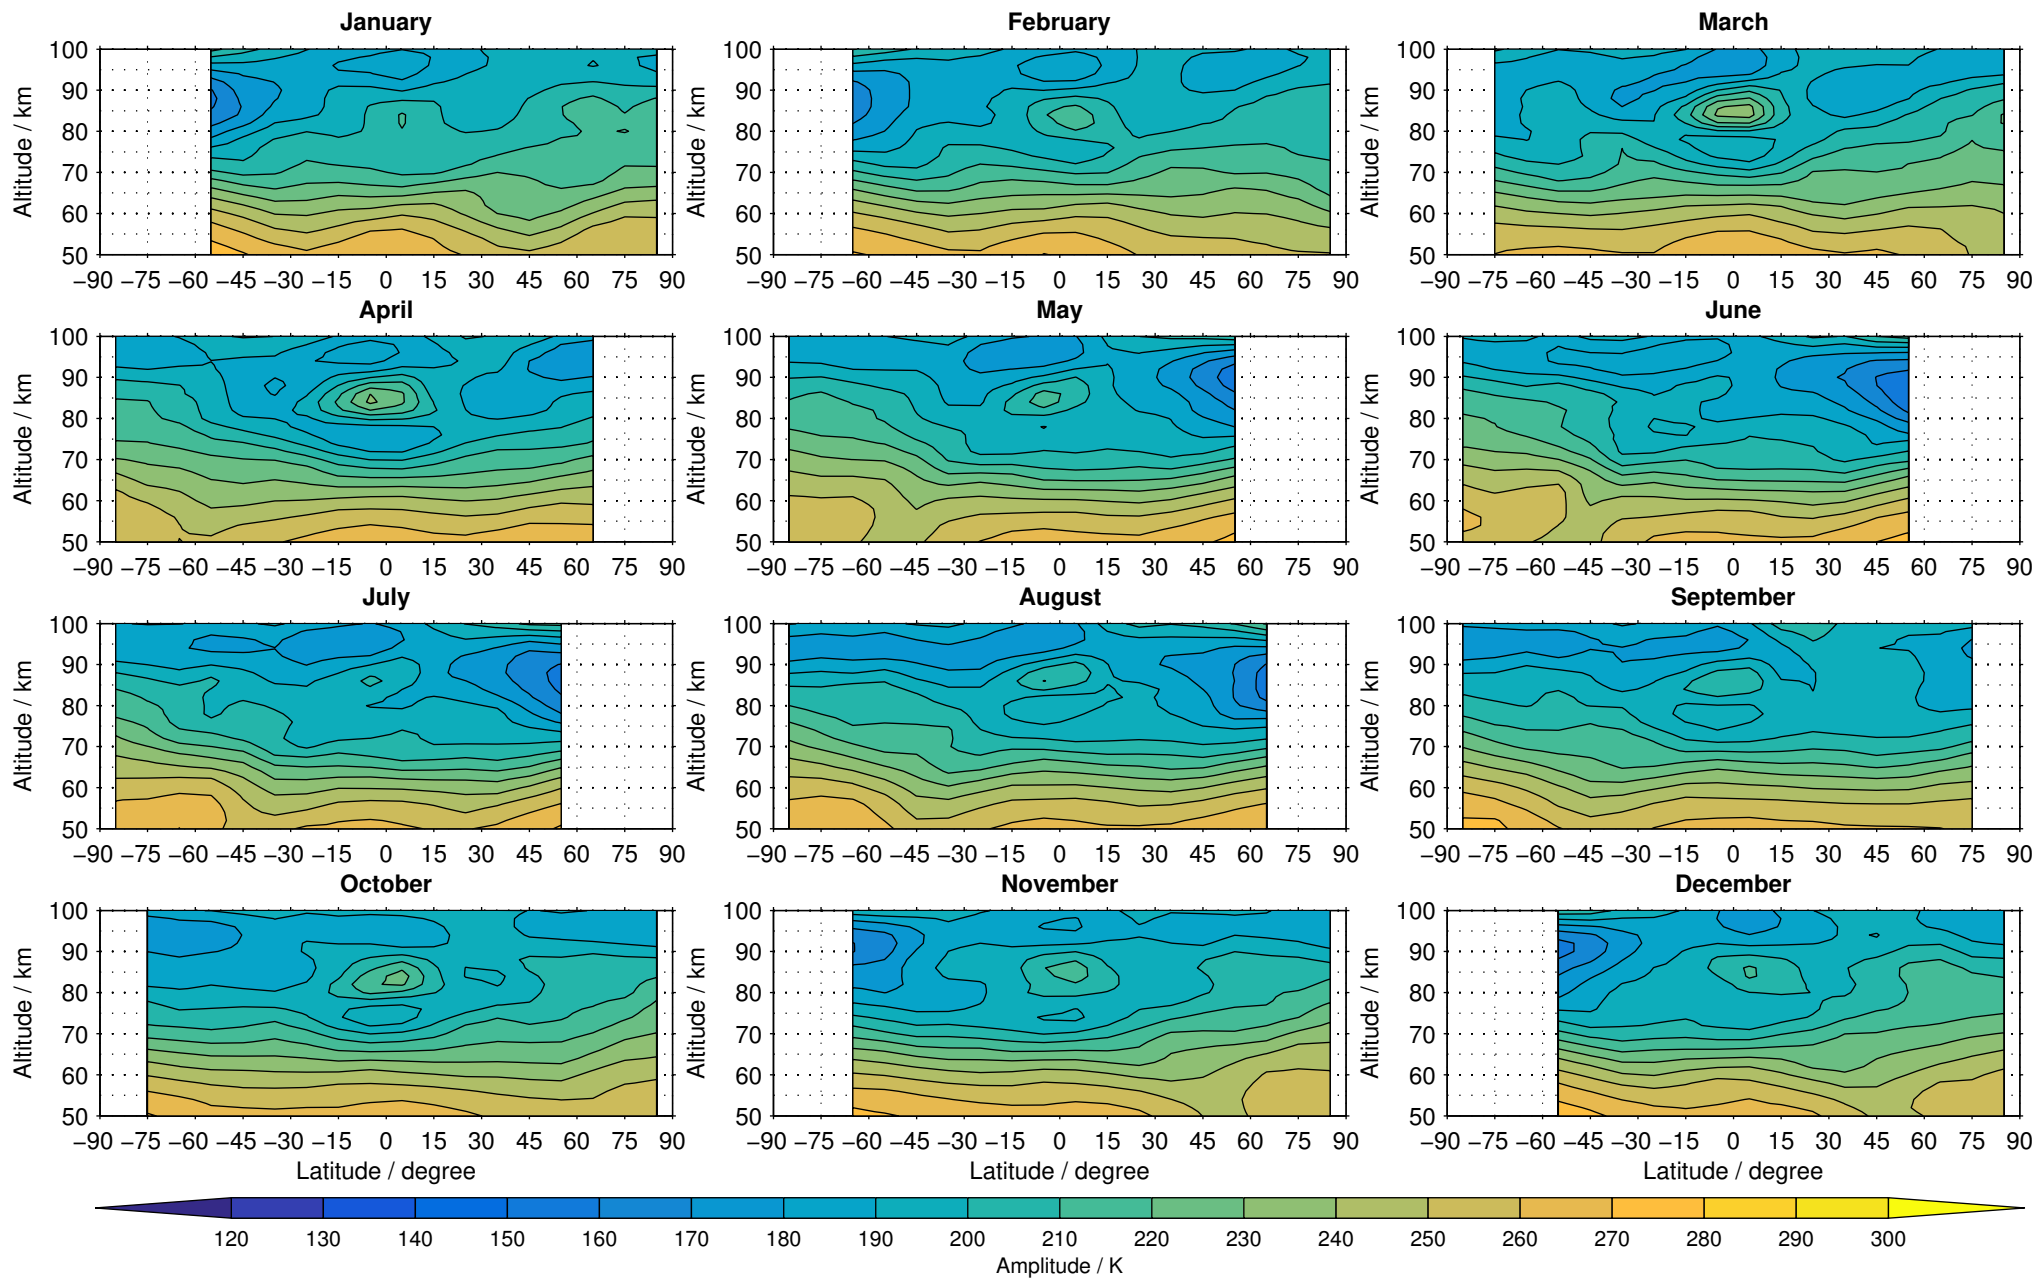

Envisat/MIPAS (IMKIAA) V5R v621 UA nighttime temperature distribution for 2005

Creation Time:
11-04-2017
21:28:48 LT

Envisat/MIPAS (IMKIAA) V5R v621 UA nighttime temperature distribution for 2006

Creation Time:
11-04-2017
21:28:49 LT

Envisat/MIPAS (IMKIAA) V5R v621 UA nighttime temperature distribution for 2007

Creation Time:
11-04-2017
21:28:50 LT

Envisat/MIPAS (IMKIAA) V5R v621 UA nighttime temperature distribution for 2008

Creation Time:
11-04-2017
21:28:51 LT

Envisat/MIPAS (IMKIAA) V5R v621 UA nighttime temperature distribution for 2009

Creation Time:
11-04-2017
21:28:52 LT

Envisat/MIPAS (IMKIAA) V5R v621 UA nighttime temperature distribution for 2010

Creation Time:
11-04-2017
21:28:53 LT