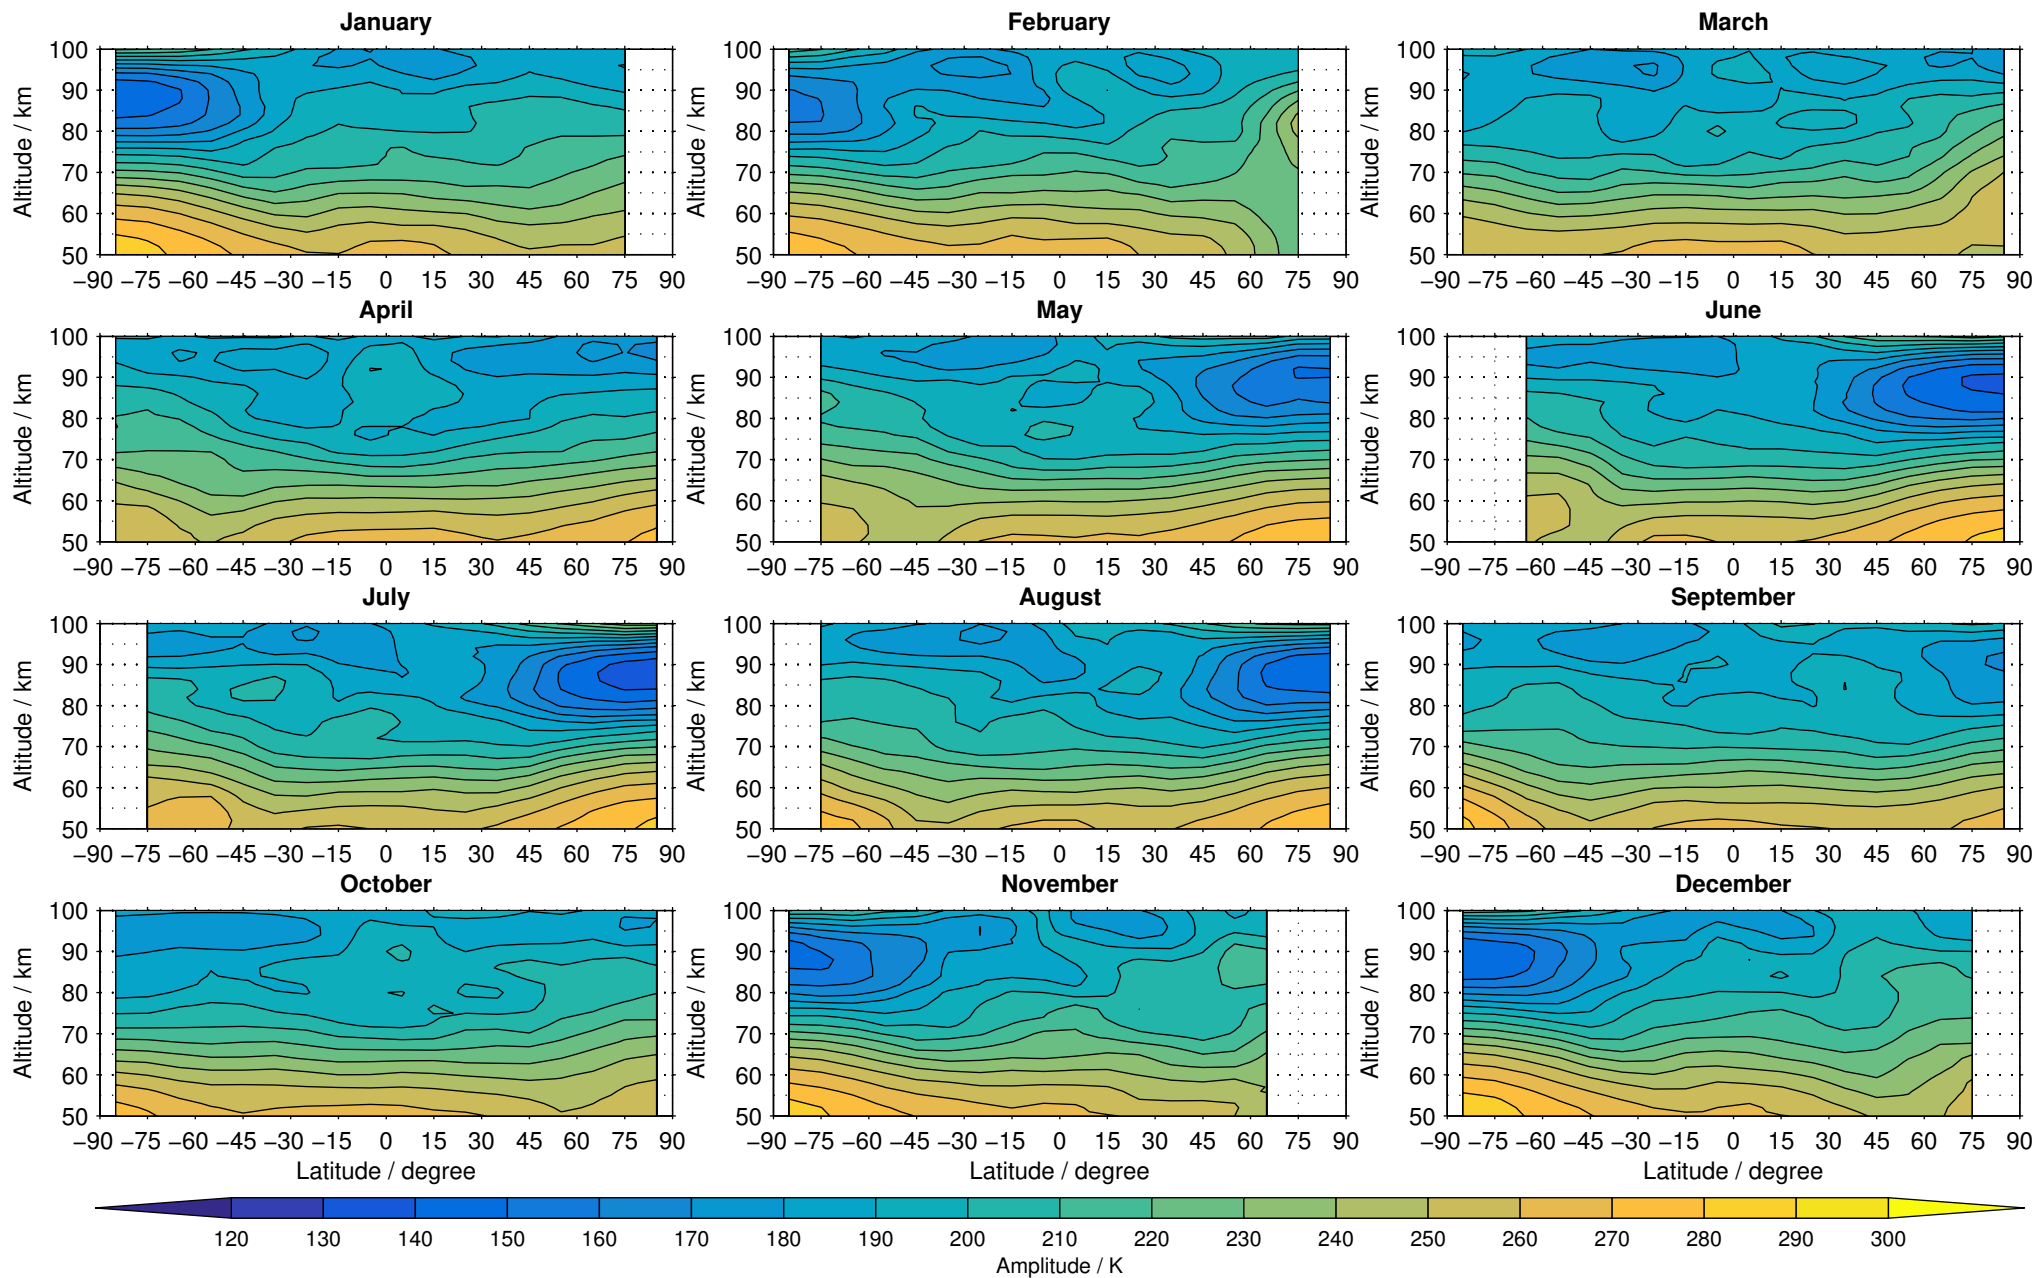

Envisat/MIPAS (IMKIAA) V5R v621 UA daytime temperature distribution for 2009

Creation Time:
11-04-2017
21:28:30 LT