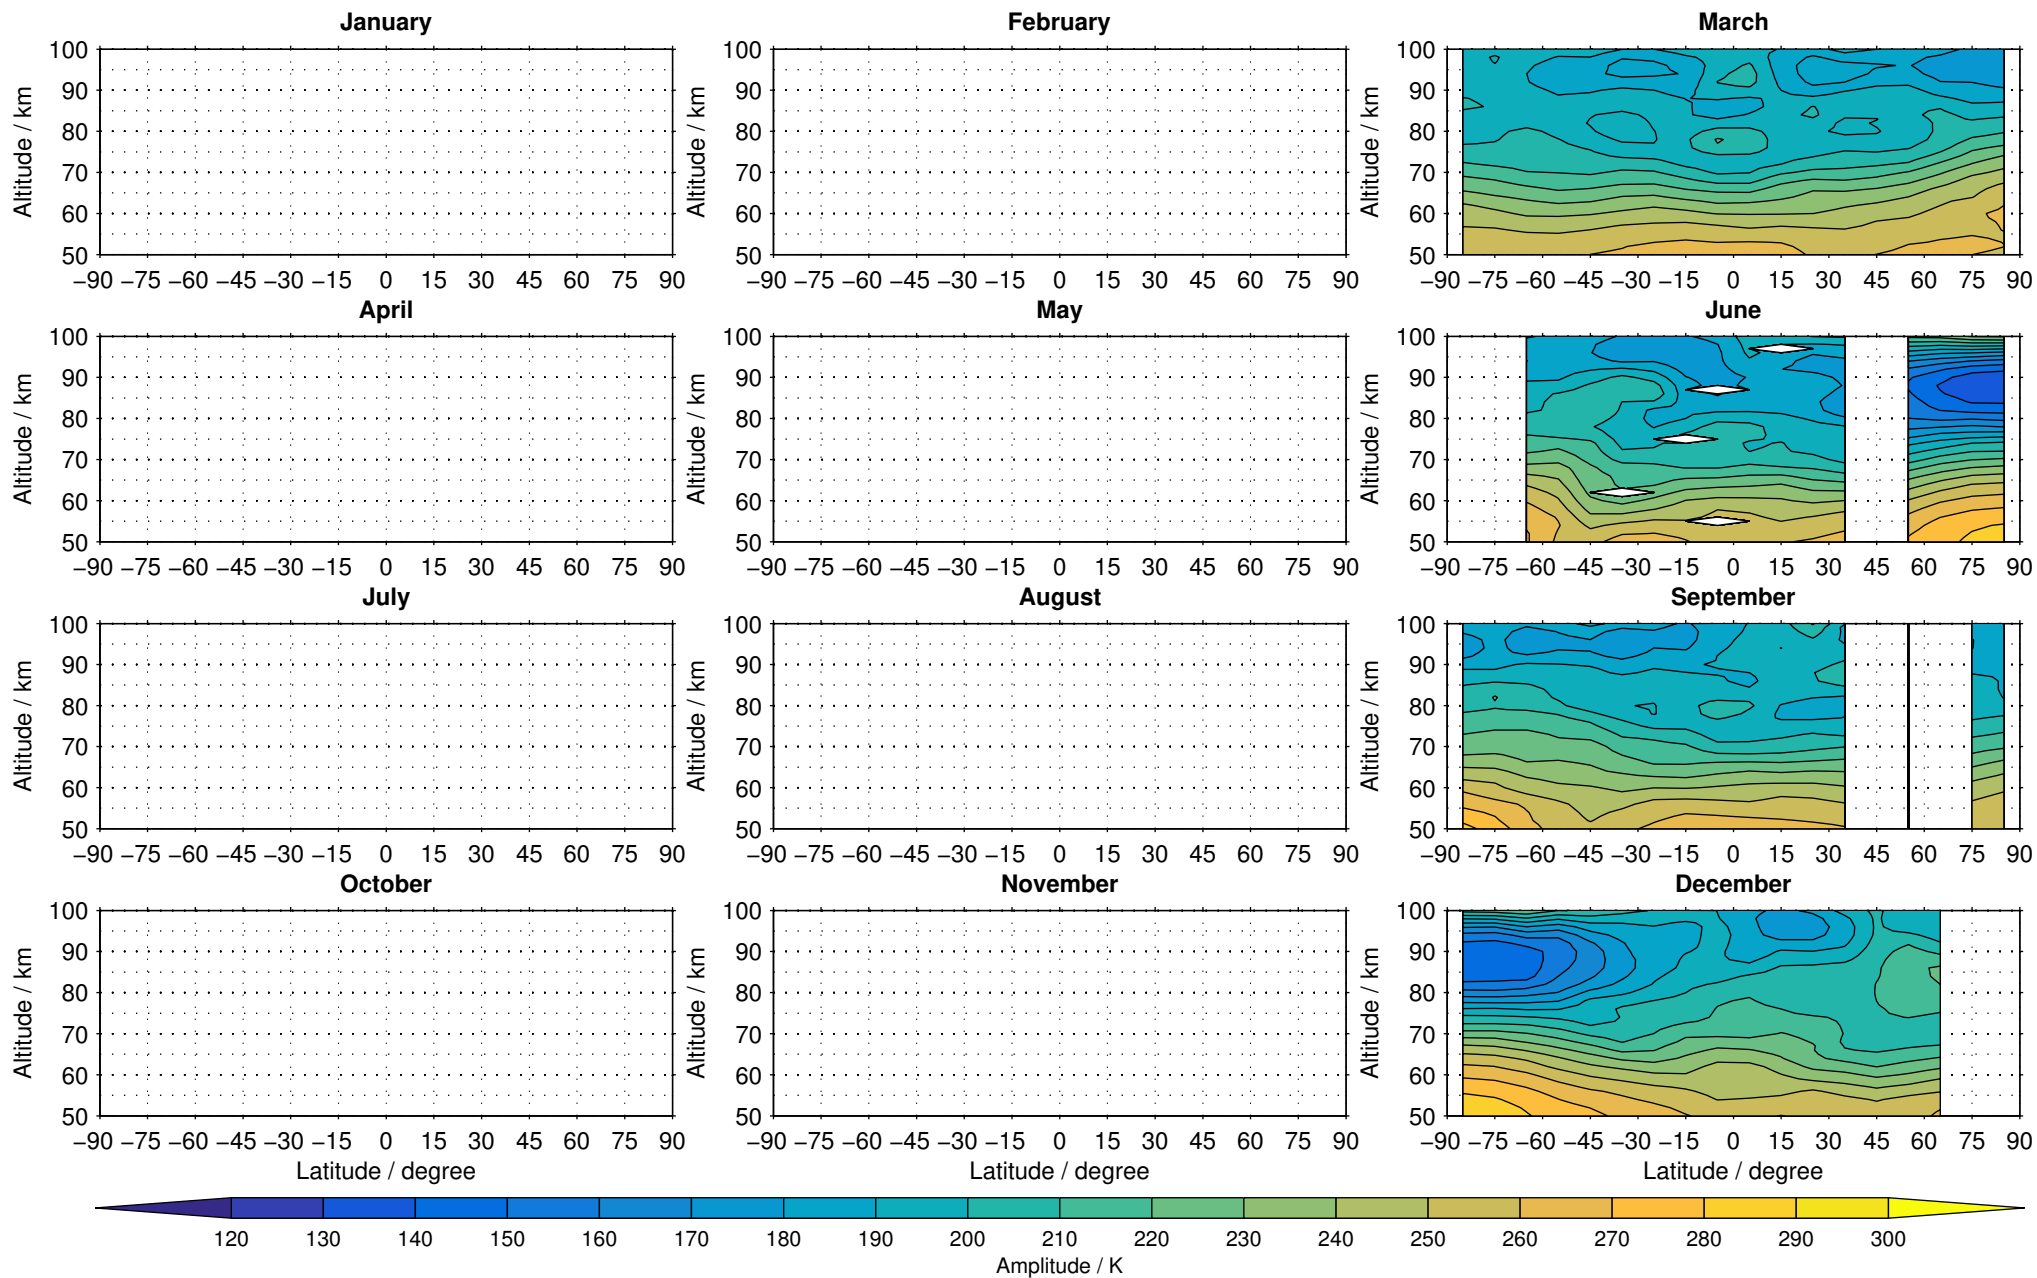

# Envisat/MIPAS (IMKIAA) V5R v621 UA daytime temperature distribution for 2005

Creation Time:  
11-04-2017  
21:28:26 LT

# Envisat/MIPAS (IMKIAA) V5R v621 UA daytime temperature distribution for 2006

Creation Time:  
11-04-2017  
21:28:27 LT