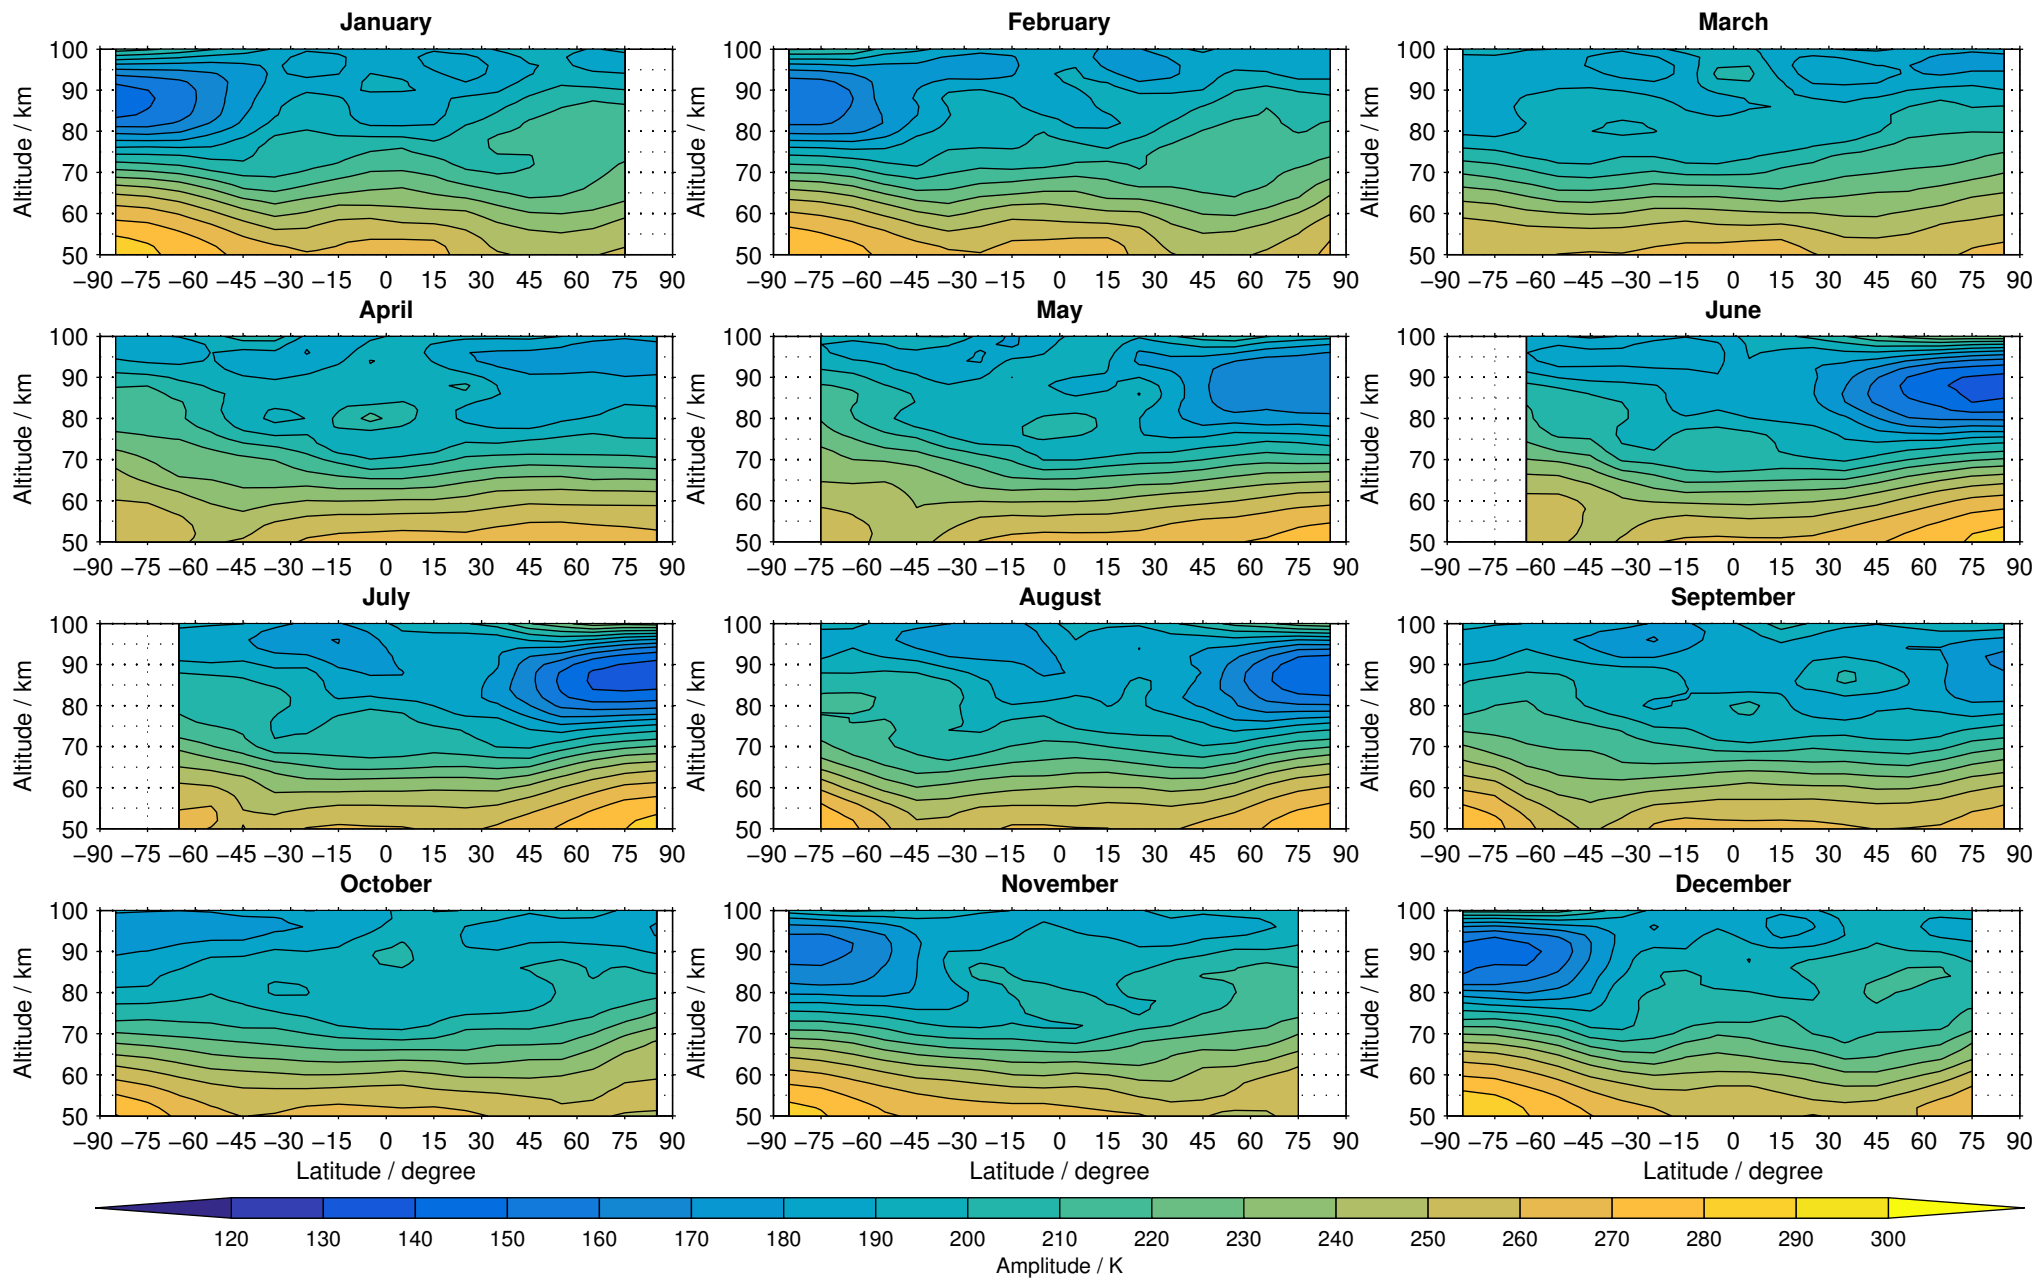

Envisat/MIPAS (IMKIAA) V5R v621 UA daytime temperature distribution for 2011

Creation Time:
11-04-2017
21:28:32 LT