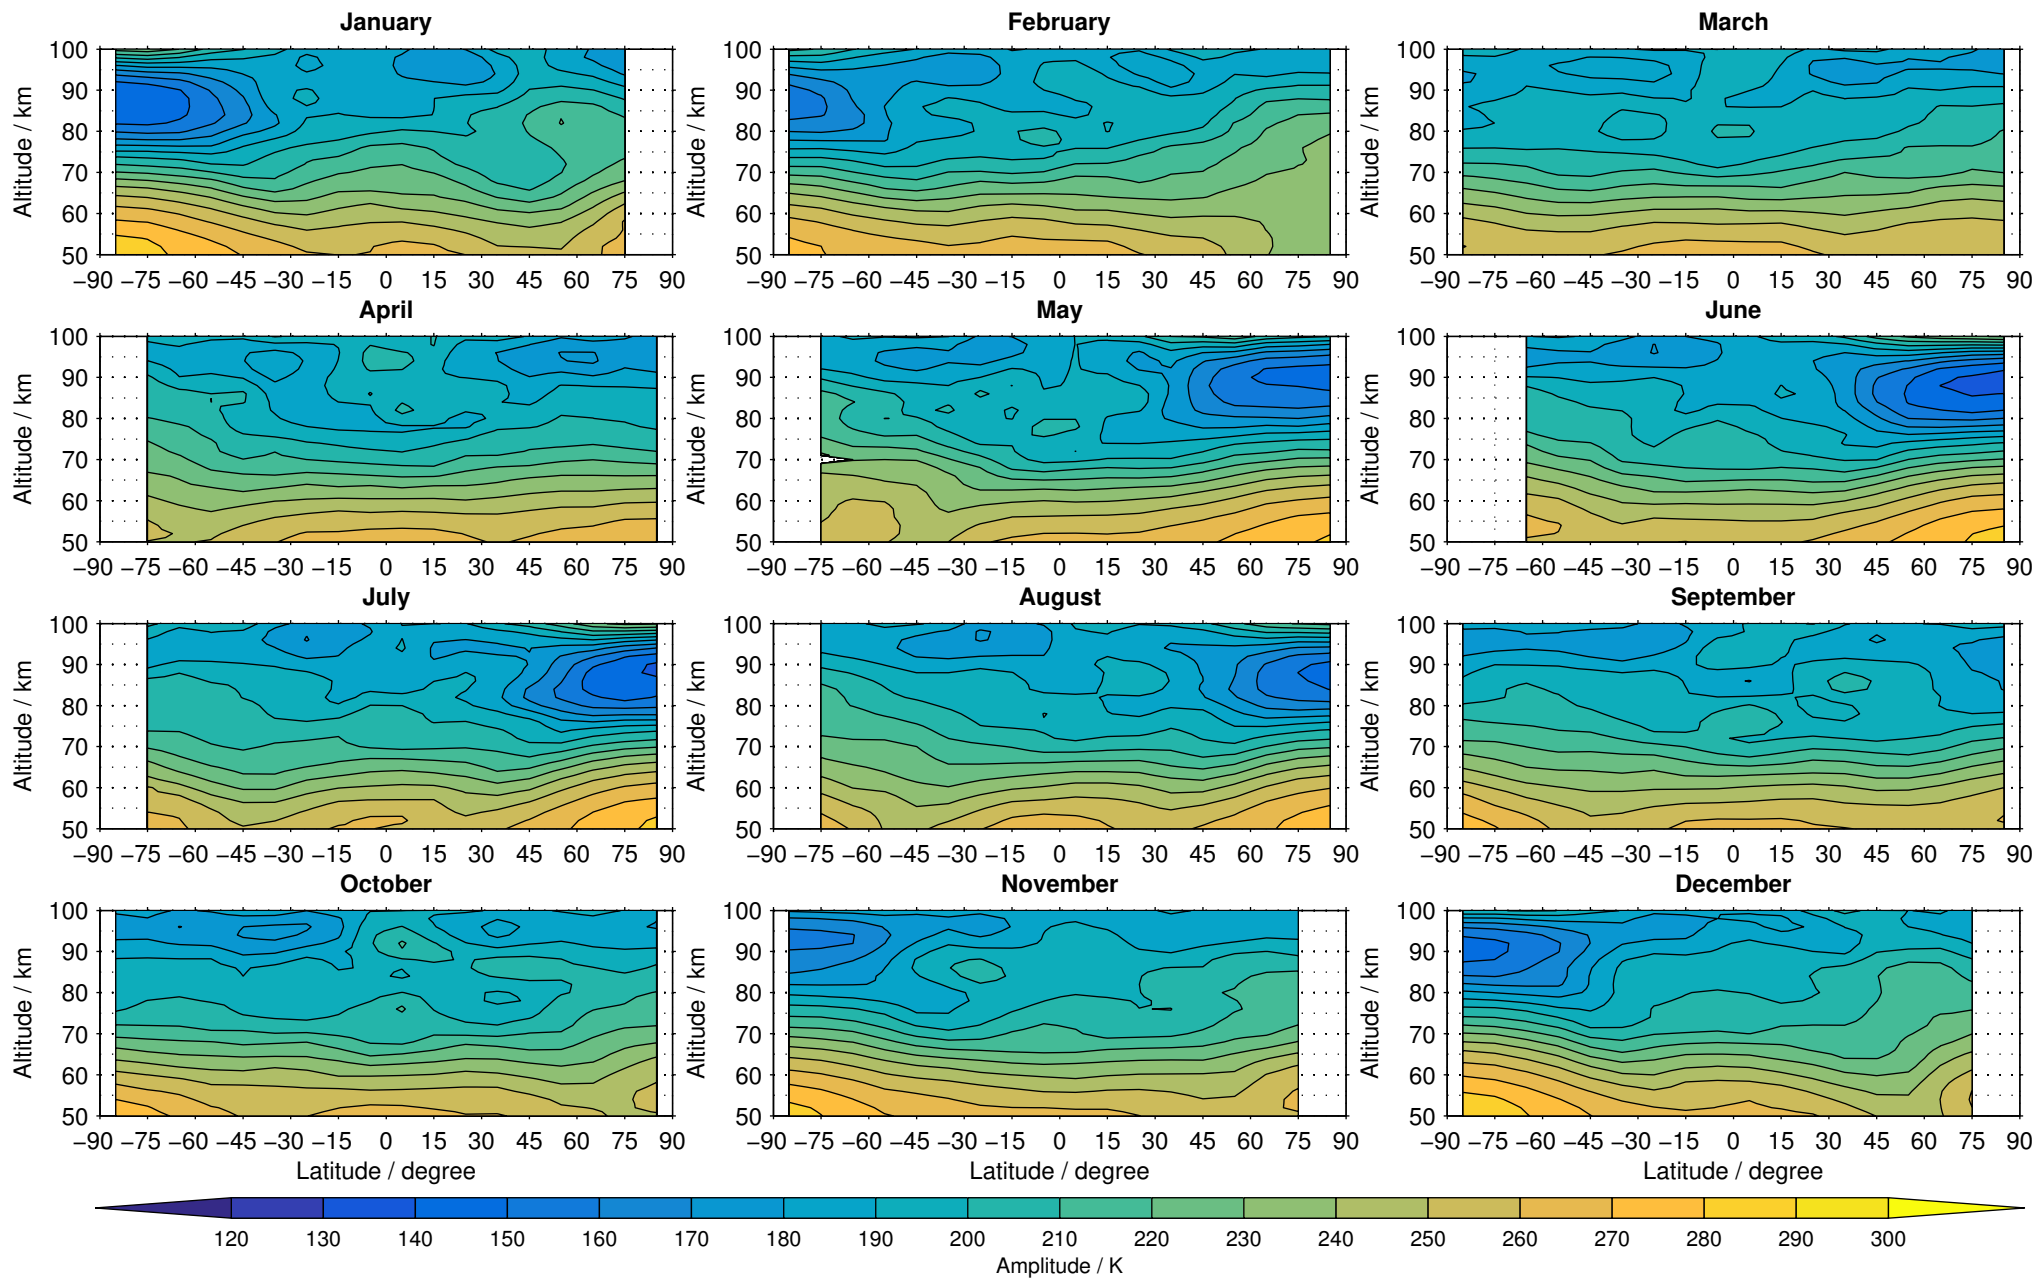

Envisat/MIPAS (IMKIAA) V5R v621 UA daytime temperature distribution for 2010

Creation Time:
11-04-2017
21:28:31 LT