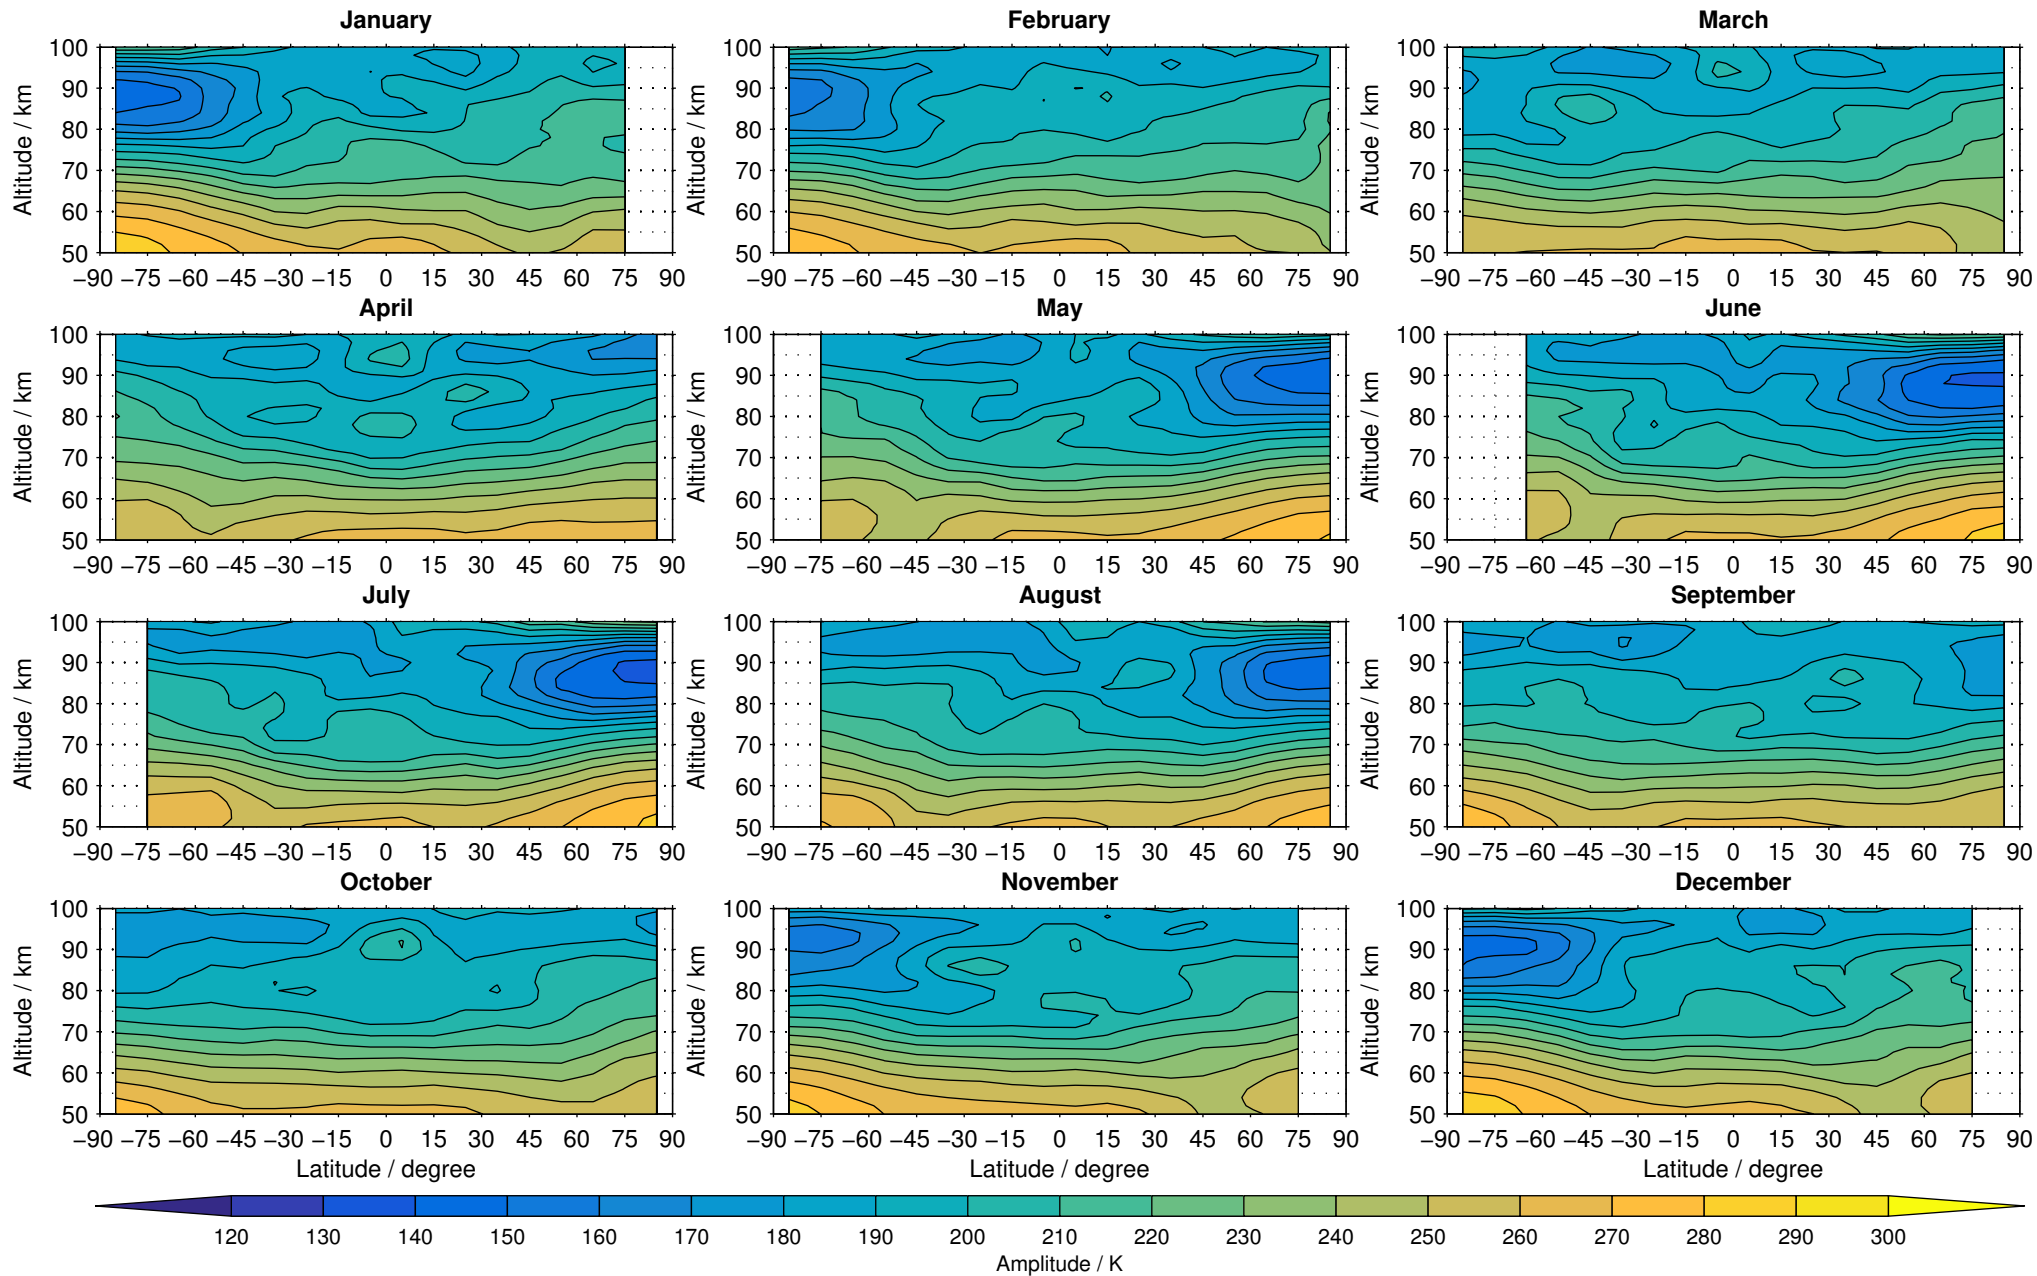

Envisat/MIPAS (IMKIAA) V5R v621 UA daytime temperature distribution for 2008

Creation Time:
11-04-2017
21:28:29 LT