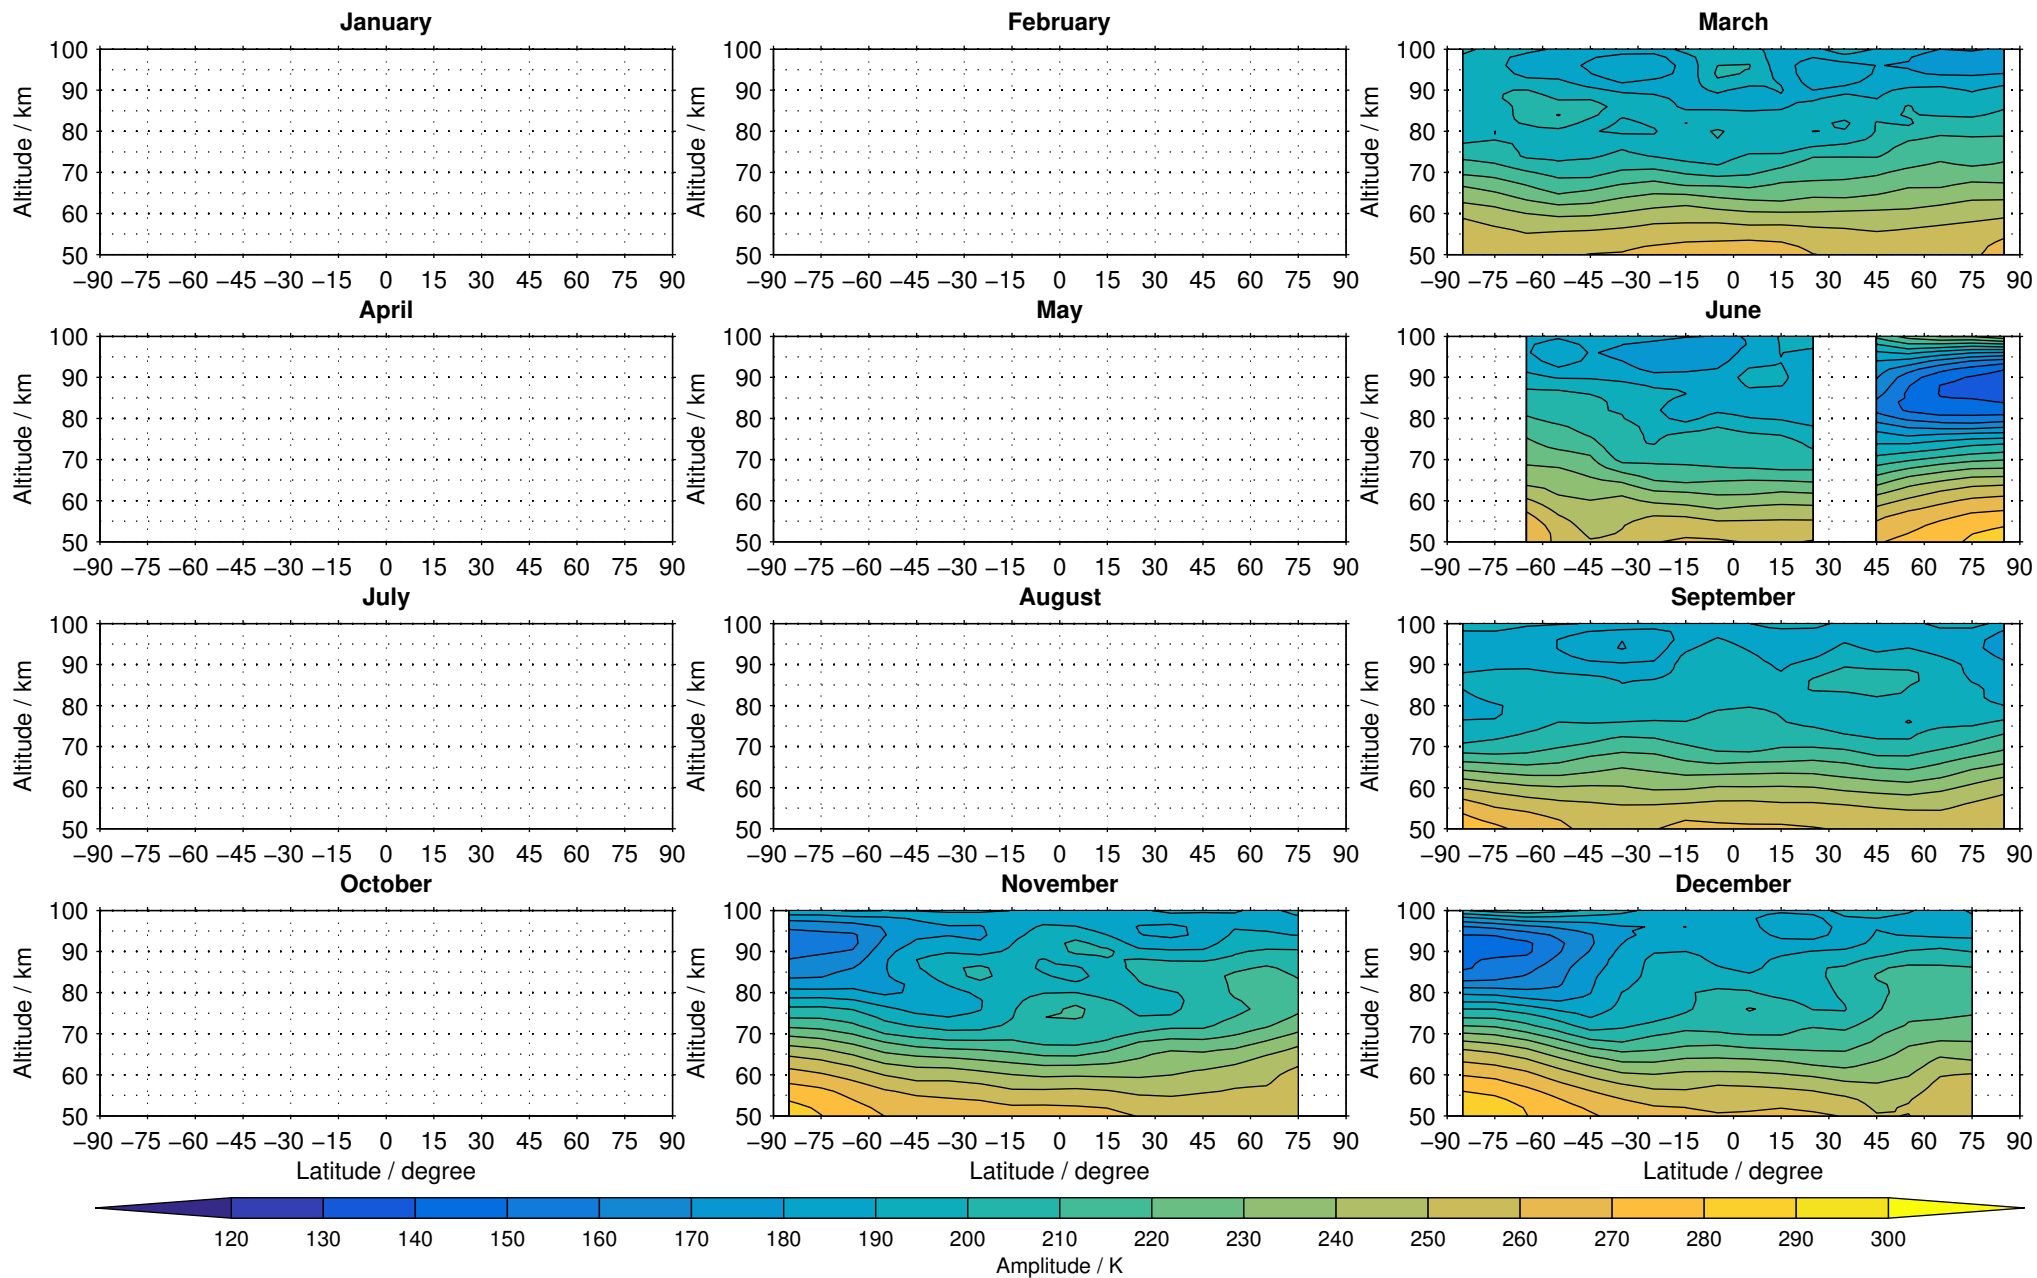

Envisat/MIPAS (IMKIAA) V5R v621 UA daytime temperature distribution for 2007

Creation Time:
11-04-2017
21:28:28 LT