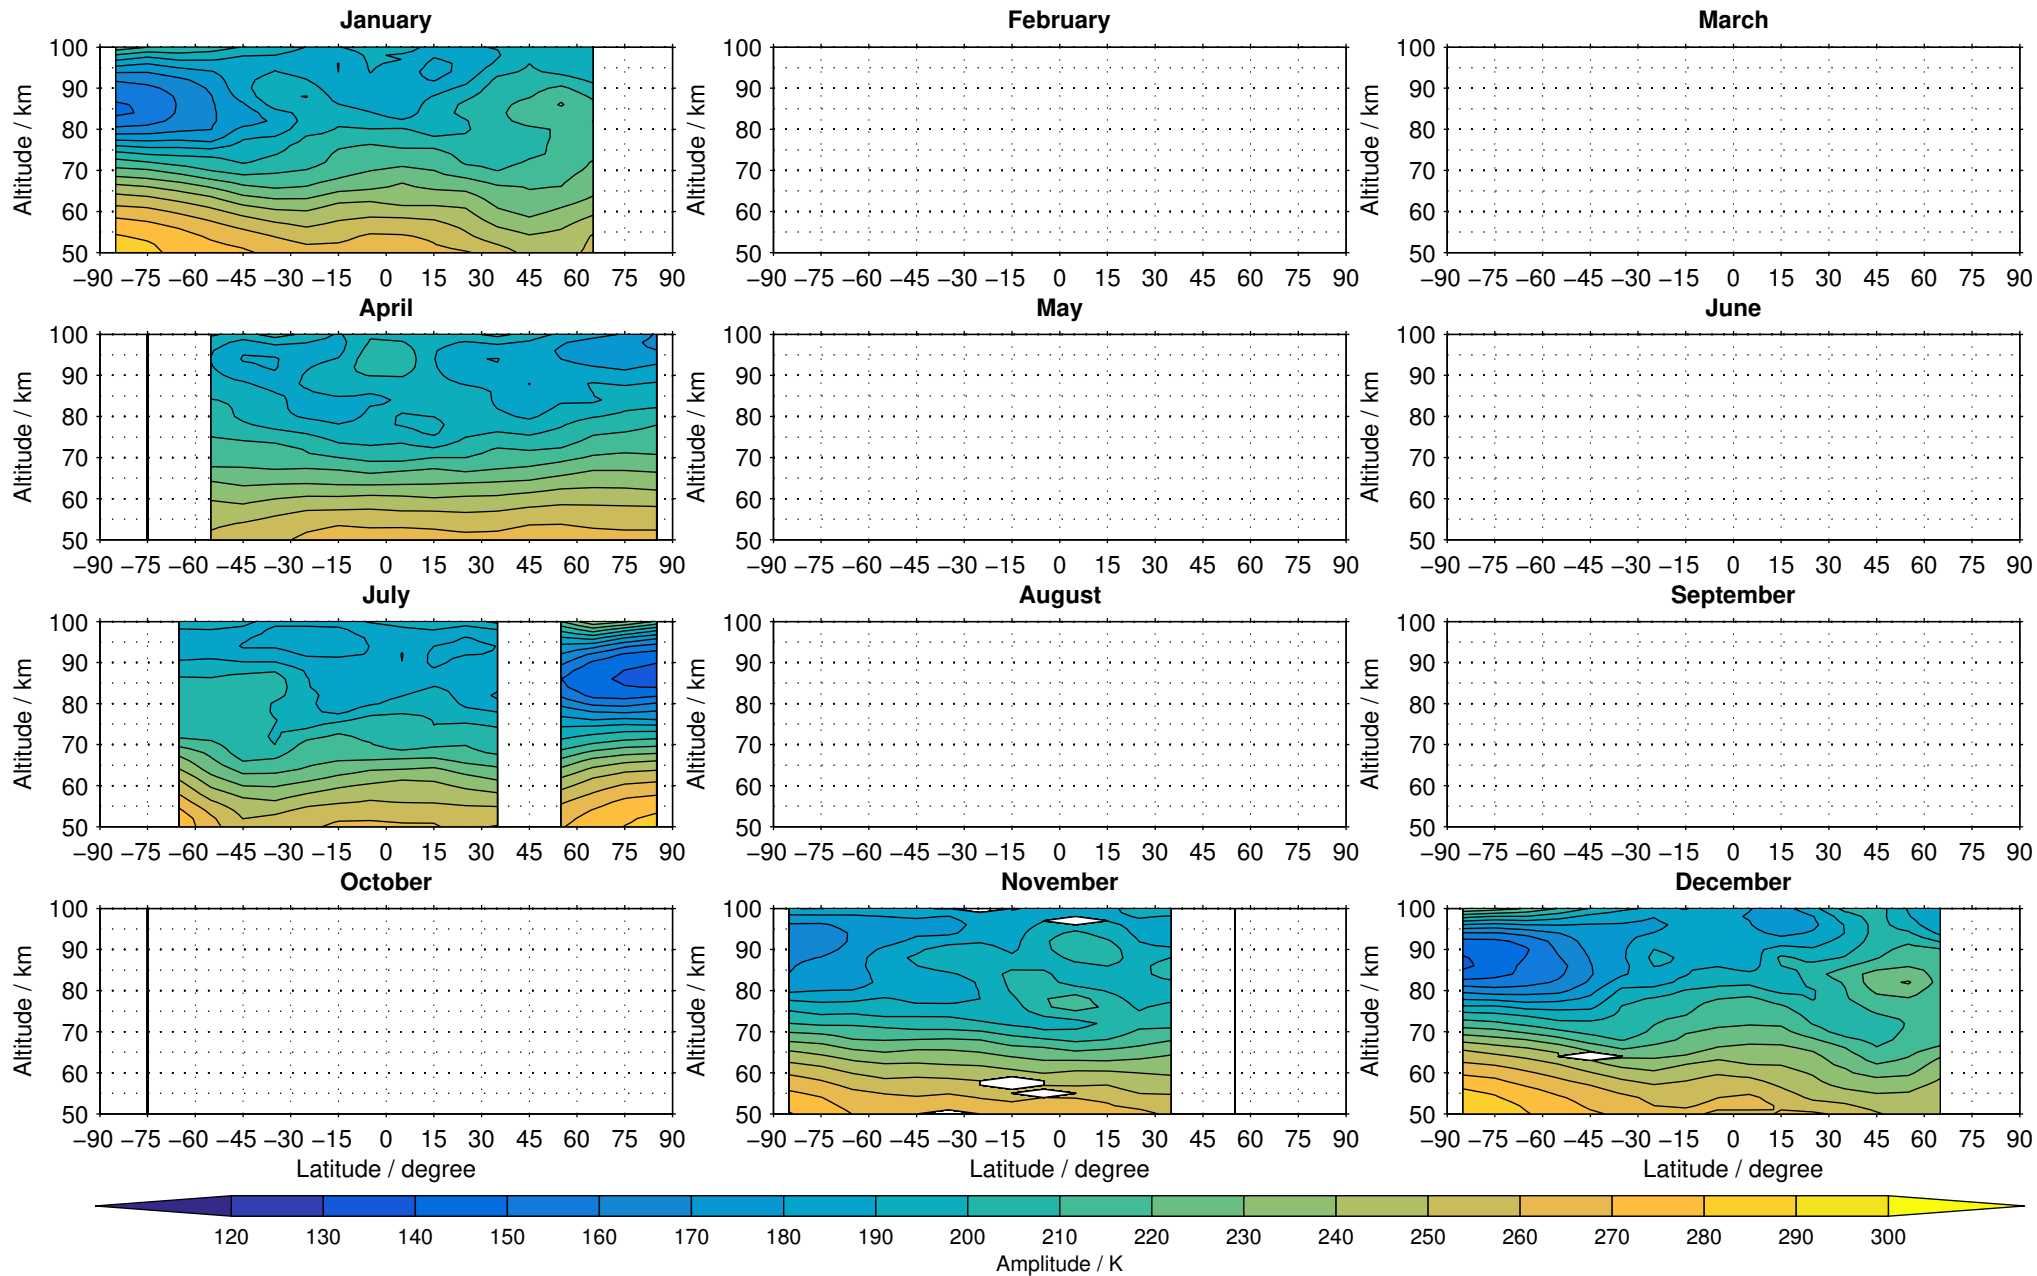

# Envisat/MIPAS (IMKIAA) V5R v621 UA daytime temperature distribution for 2005

Creation Time:  
11-04-2017  
21:28:26 LT

# Envisat/MIPAS (IMKIAA) V5R v621 UA daytime temperature distribution for 2006

Creation Time:  
11-04-2017  
21:28:27 LT