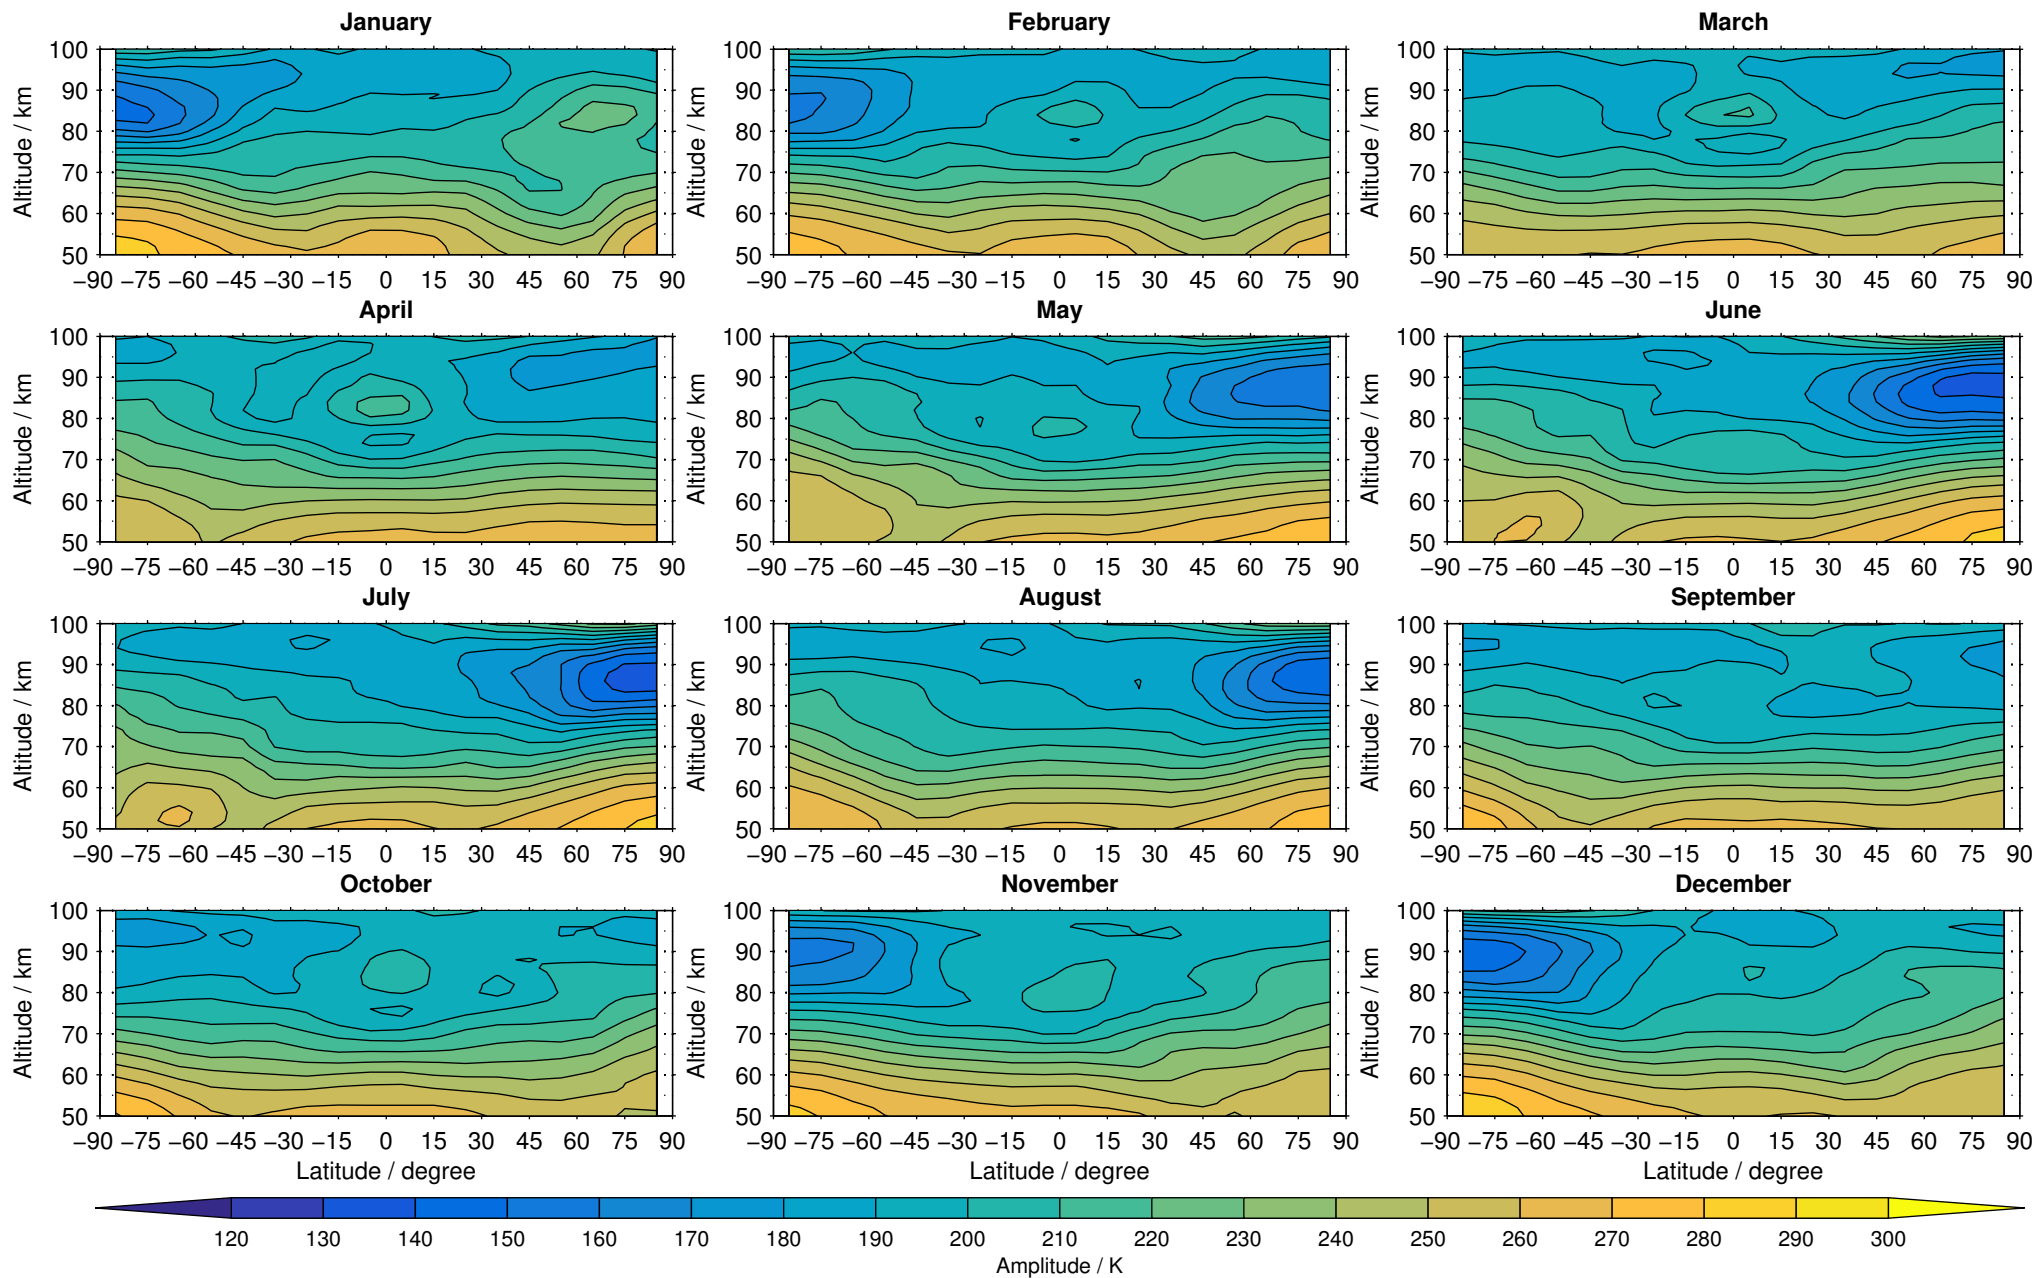

Envisat/MIPAS (IMKIAA) V5R v521 MA temperature distribution for 2007

Creation Time:
11-04-2017
21:26:58 LT

Envisat/MIPAS (IMKIAA) V5R v521 MA temperature distribution for 2008

Creation Time:
11-04-2017
21:26:59 LT

Envisat/MIPAS (IMKIAA) V5R v521 MA temperature distribution for 2009

Creation Time:
11-04-2017
21:27:00 LT

Envisat/MIPAS (IMKIAA) V5R v521 MA temperature distribution for 2010

Creation Time:
11-04-2017
21:27:01 LT

Envisat/MIPAS (IMKIAA) V5R v521 MA temperature distribution for 2011

Creation Time:
11-04-2017
21:27:02 LT

Envisat/MIPAS (IMKIAA) V5R v521 MA temperature distribution for 2012

Creation Time:
11-04-2017
21:27:03 LT