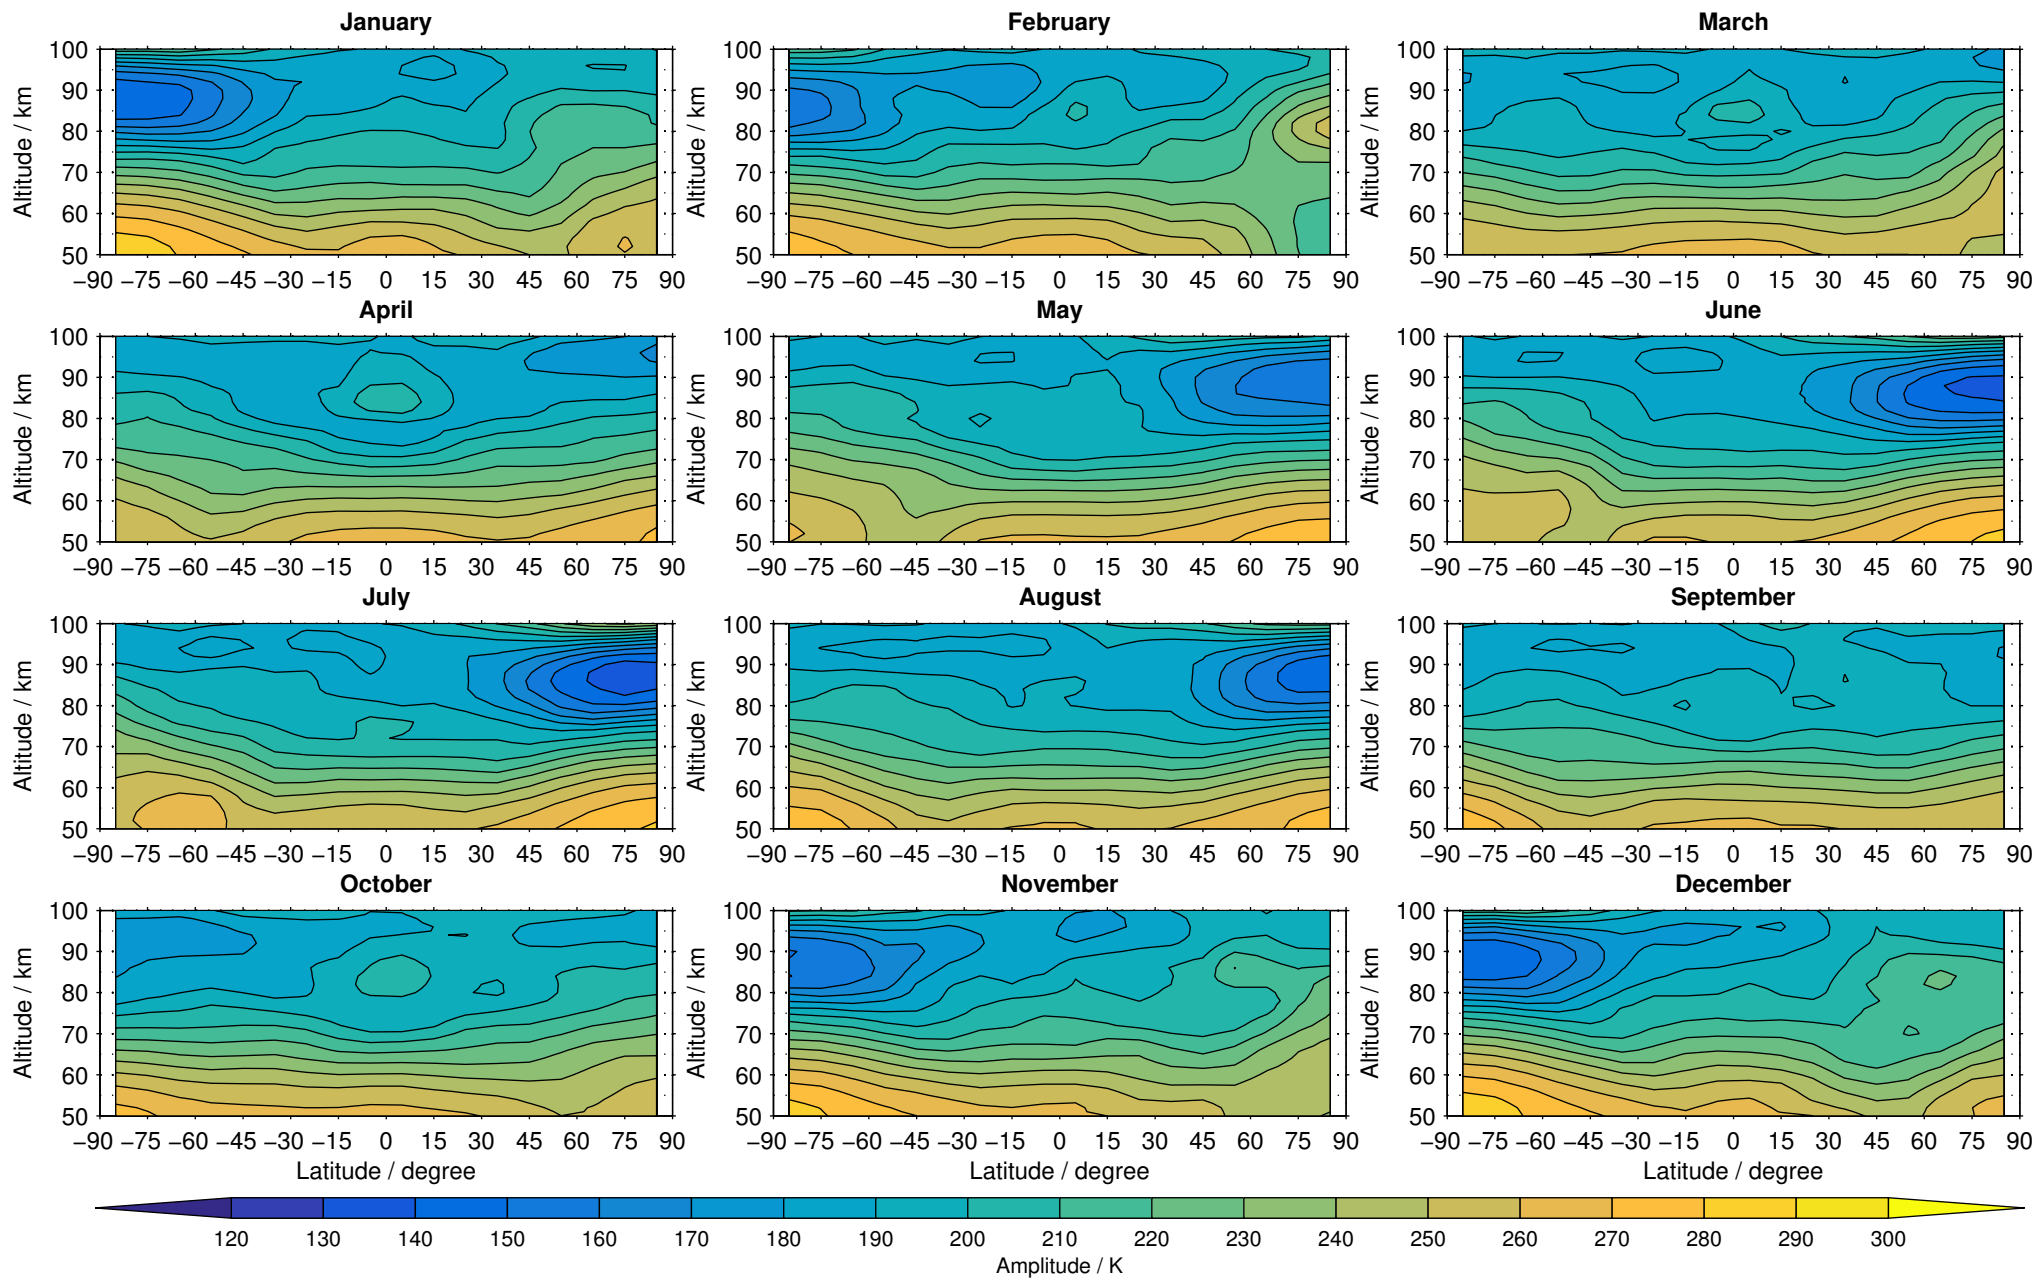

Envisat/MIPAS (IMKIAA) V5R v521 MA temperature distribution for 2007

Creation Time:
11-04-2017
21:26:58 LT

Envisat/MIPAS (IMKIAA) V5R v521 MA temperature distribution for 2008

Creation Time:
11-04-2017
21:26:59 LT

Envisat/MIPAS (IMKIAA) V5R v521 MA temperature distribution for 2009

Creation Time:
11-04-2017
21:27:00 LT

Envisat/MIPAS (IMKIAA) V5R v521 MA temperature distribution for 2010

Creation Time:
11-04-2017
21:27:01 LT