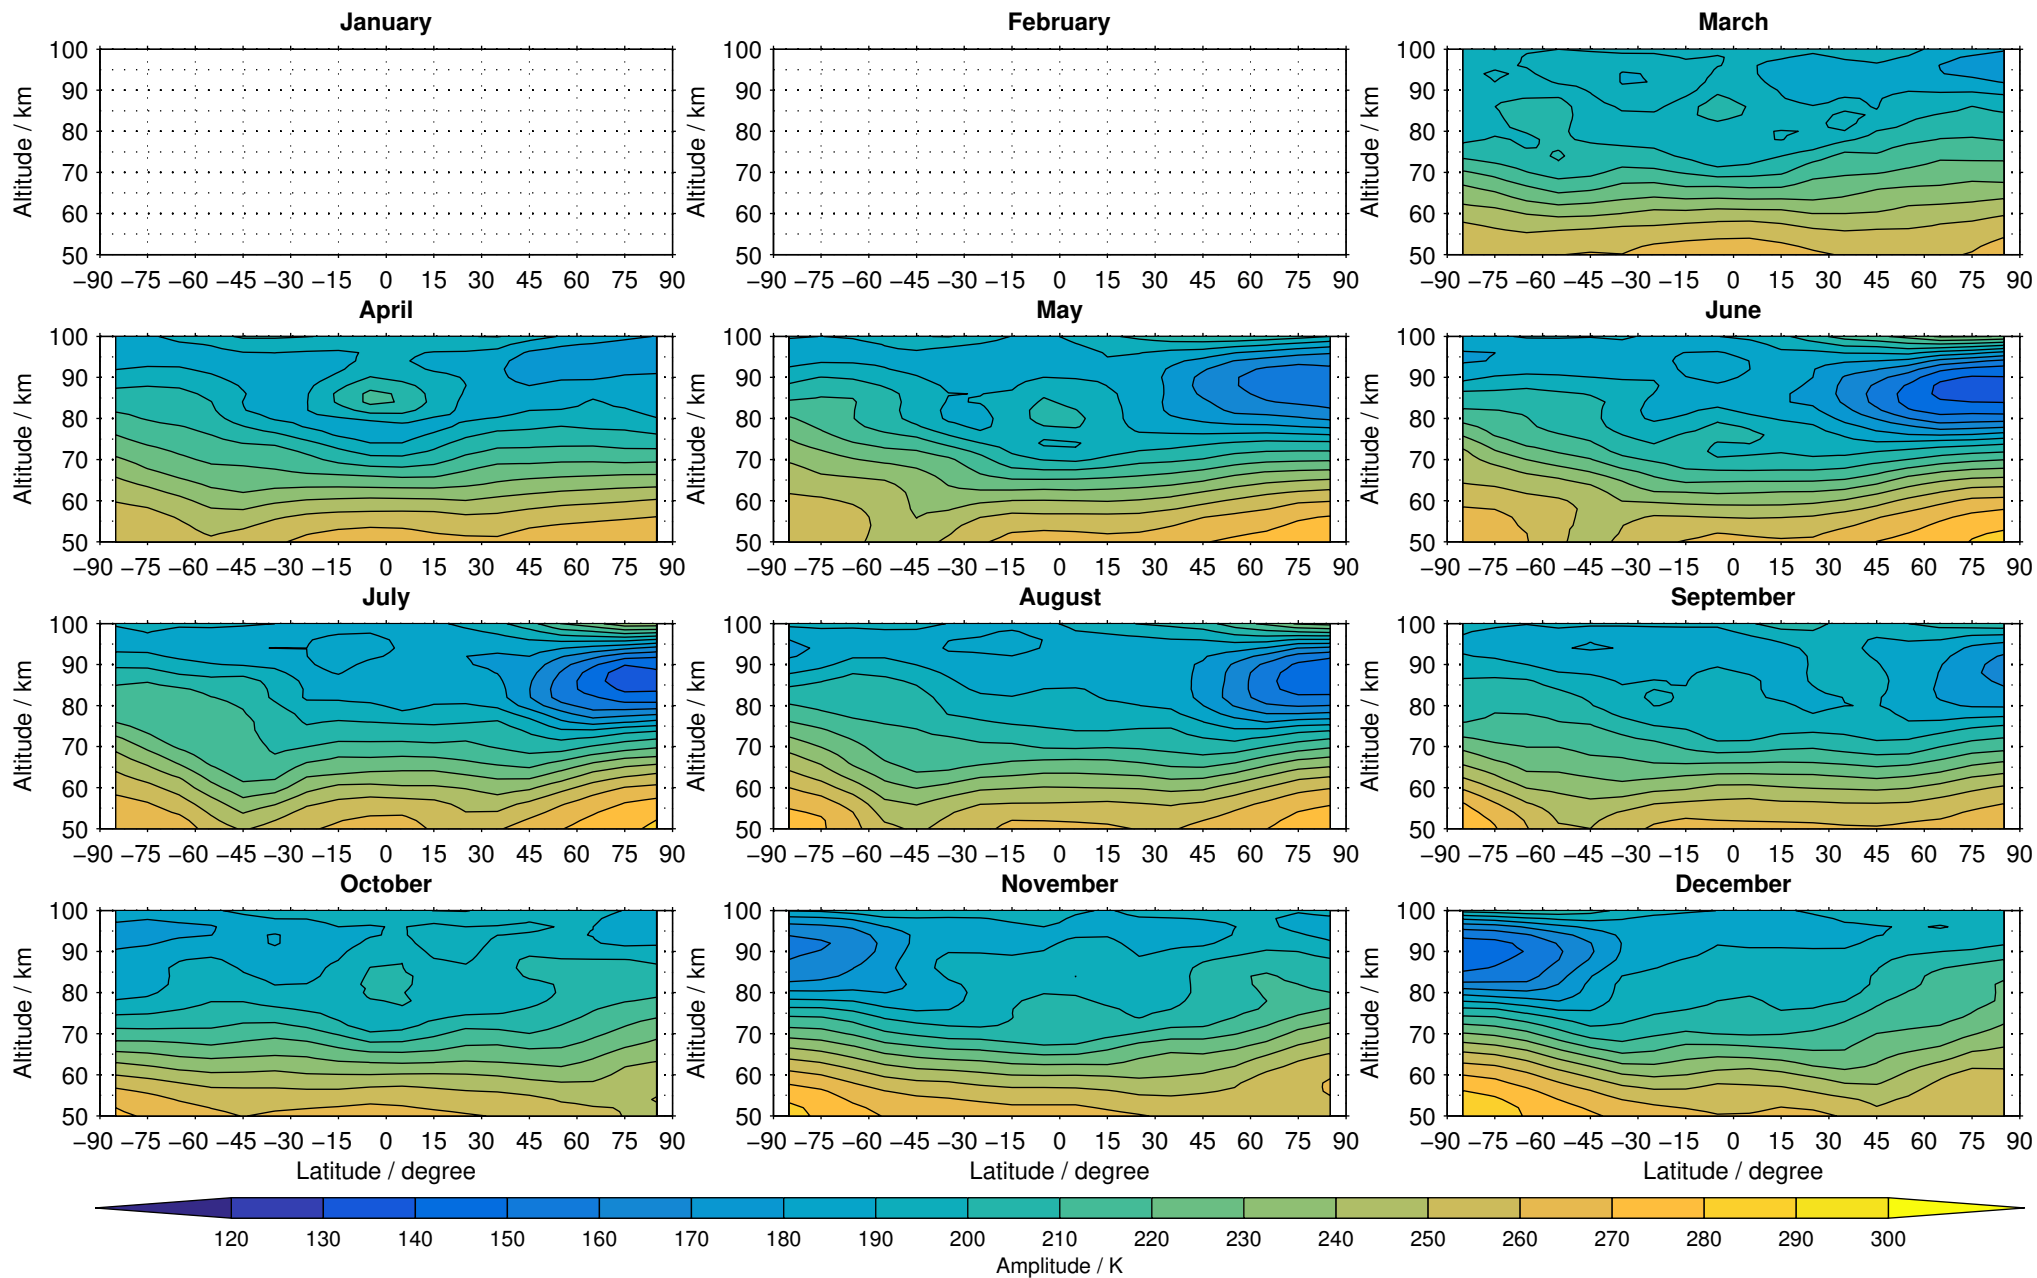

Envisat/MIPAS (IMKIAA) V5R v521 MA temperature distribution for 2005

Creation Time:
11-04-2017
21:26:57 LT

Envisat/MIPAS (IMKIAA) V5R v521 MA temperature distribution for 2006

Creation Time:
11-04-2017
21:26:57 LT

Envisat/MIPAS (IMKIAA) V5R v521 MA temperature distribution for 2007

Creation Time:
11-04-2017
21:26:58 LT

Envisat/MIPAS (IMKIAA) V5R v521 MA temperature distribution for 2008

Creation Time:
11-04-2017
21:26:59 LT