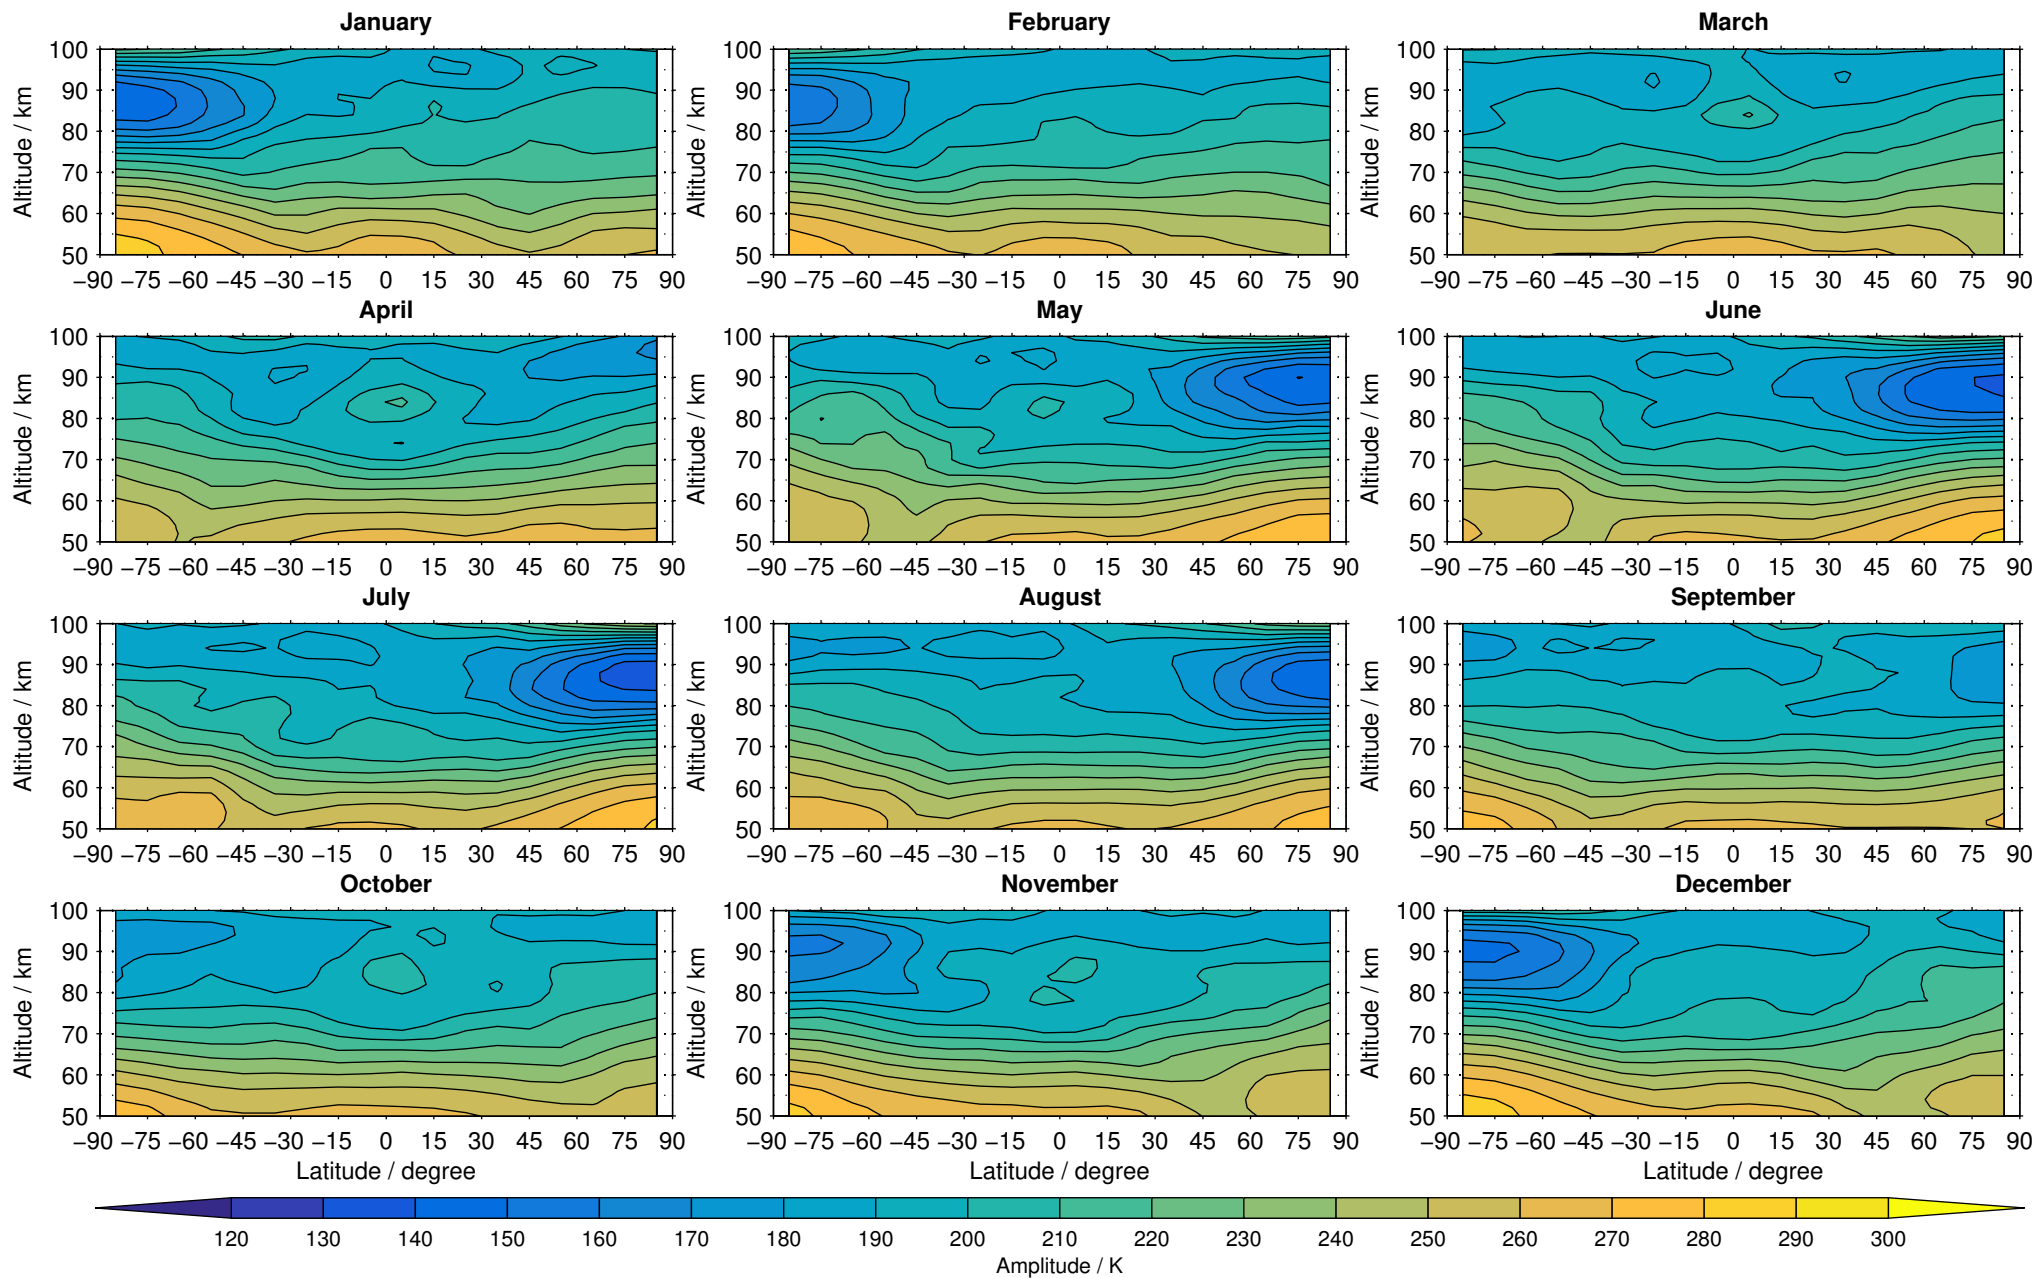

Envisat/MIPAS (IMKIAA) V5R v521 MA temperature distribution for 2005

Creation Time:
11-04-2017
21:26:57 LT

Envisat/MIPAS (IMKIAA) V5R v521 MA temperature distribution for 2006

Creation Time:
11-04-2017
21:26:57 LT

Envisat/MIPAS (IMKIAA) V5R v521 MA temperature distribution for 2007

Creation Time:
11-04-2017
21:26:58 LT

Envisat/MIPAS (IMKIAA) V5R v521 MA temperature distribution for 2008

Creation Time:
11-04-2017
21:26:59 LT