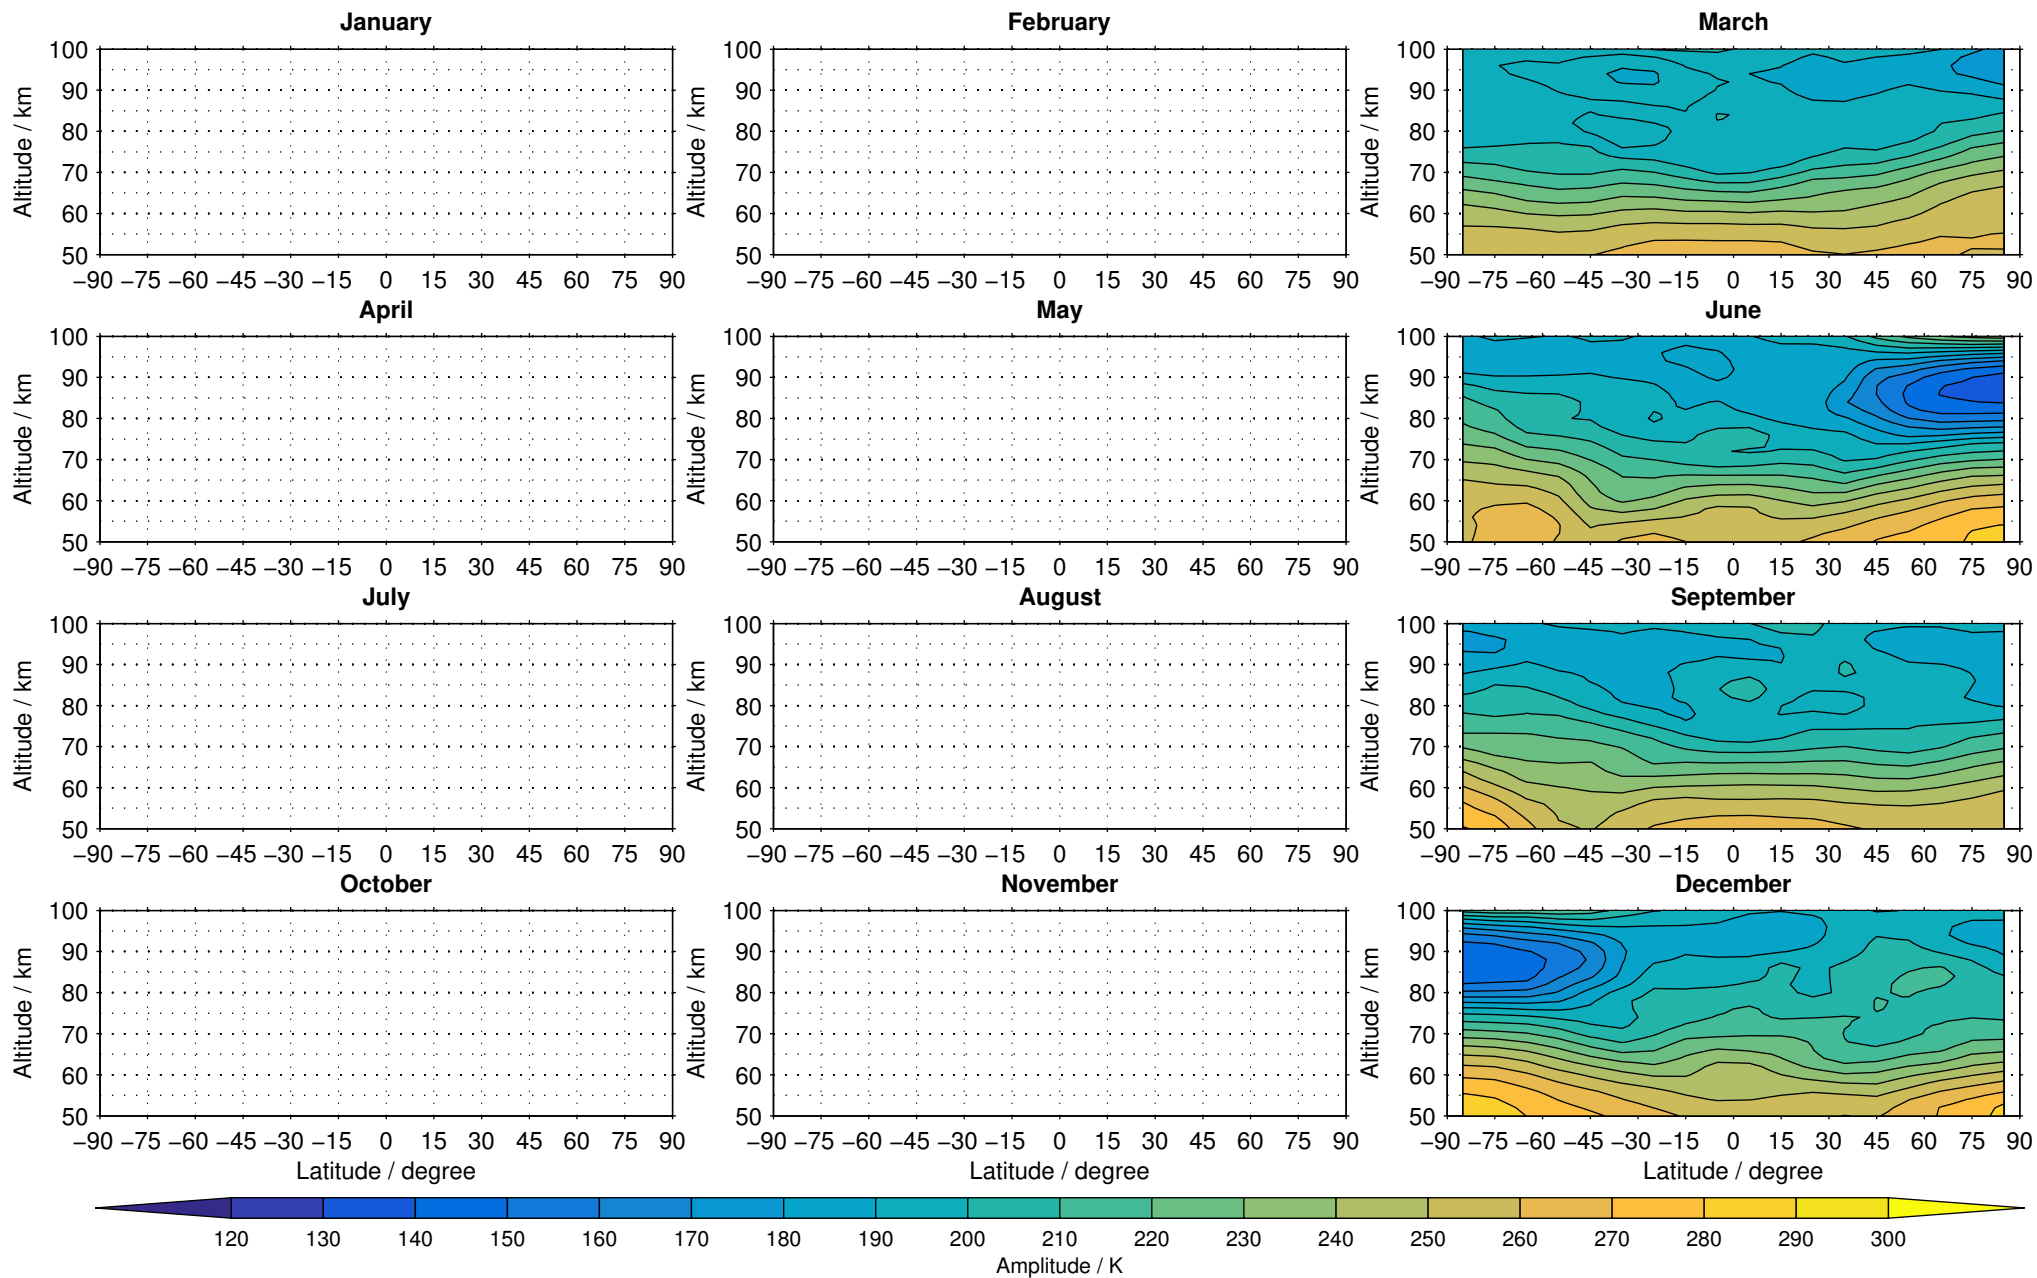

Envisat/MIPAS (IMKIAA) V5R v521 MA temperature distribution for 2005

Creation Time:
11-04-2017
21:26:57 LT

Envisat/MIPAS (IMKIAA) V5R v521 MA temperature distribution for 2006

Creation Time:
11-04-2017
21:26:57 LT

Envisat/MIPAS (IMKIAA) V5R v521 MA temperature distribution for 2007

Creation Time:
11-04-2017
21:26:58 LT

Envisat/MIPAS (IMKIAA) V5R v521 MA temperature distribution for 2008

Creation Time:
11-04-2017
21:26:59 LT

Envisat/MIPAS (IMKIAA) V5R v521 MA temperature distribution for 2009

Creation Time:
11-04-2017
21:27:00 LT

Envisat/MIPAS (IMKIAA) V5R v521 MA temperature distribution for 2010

Creation Time:
11-04-2017
21:27:01 LT