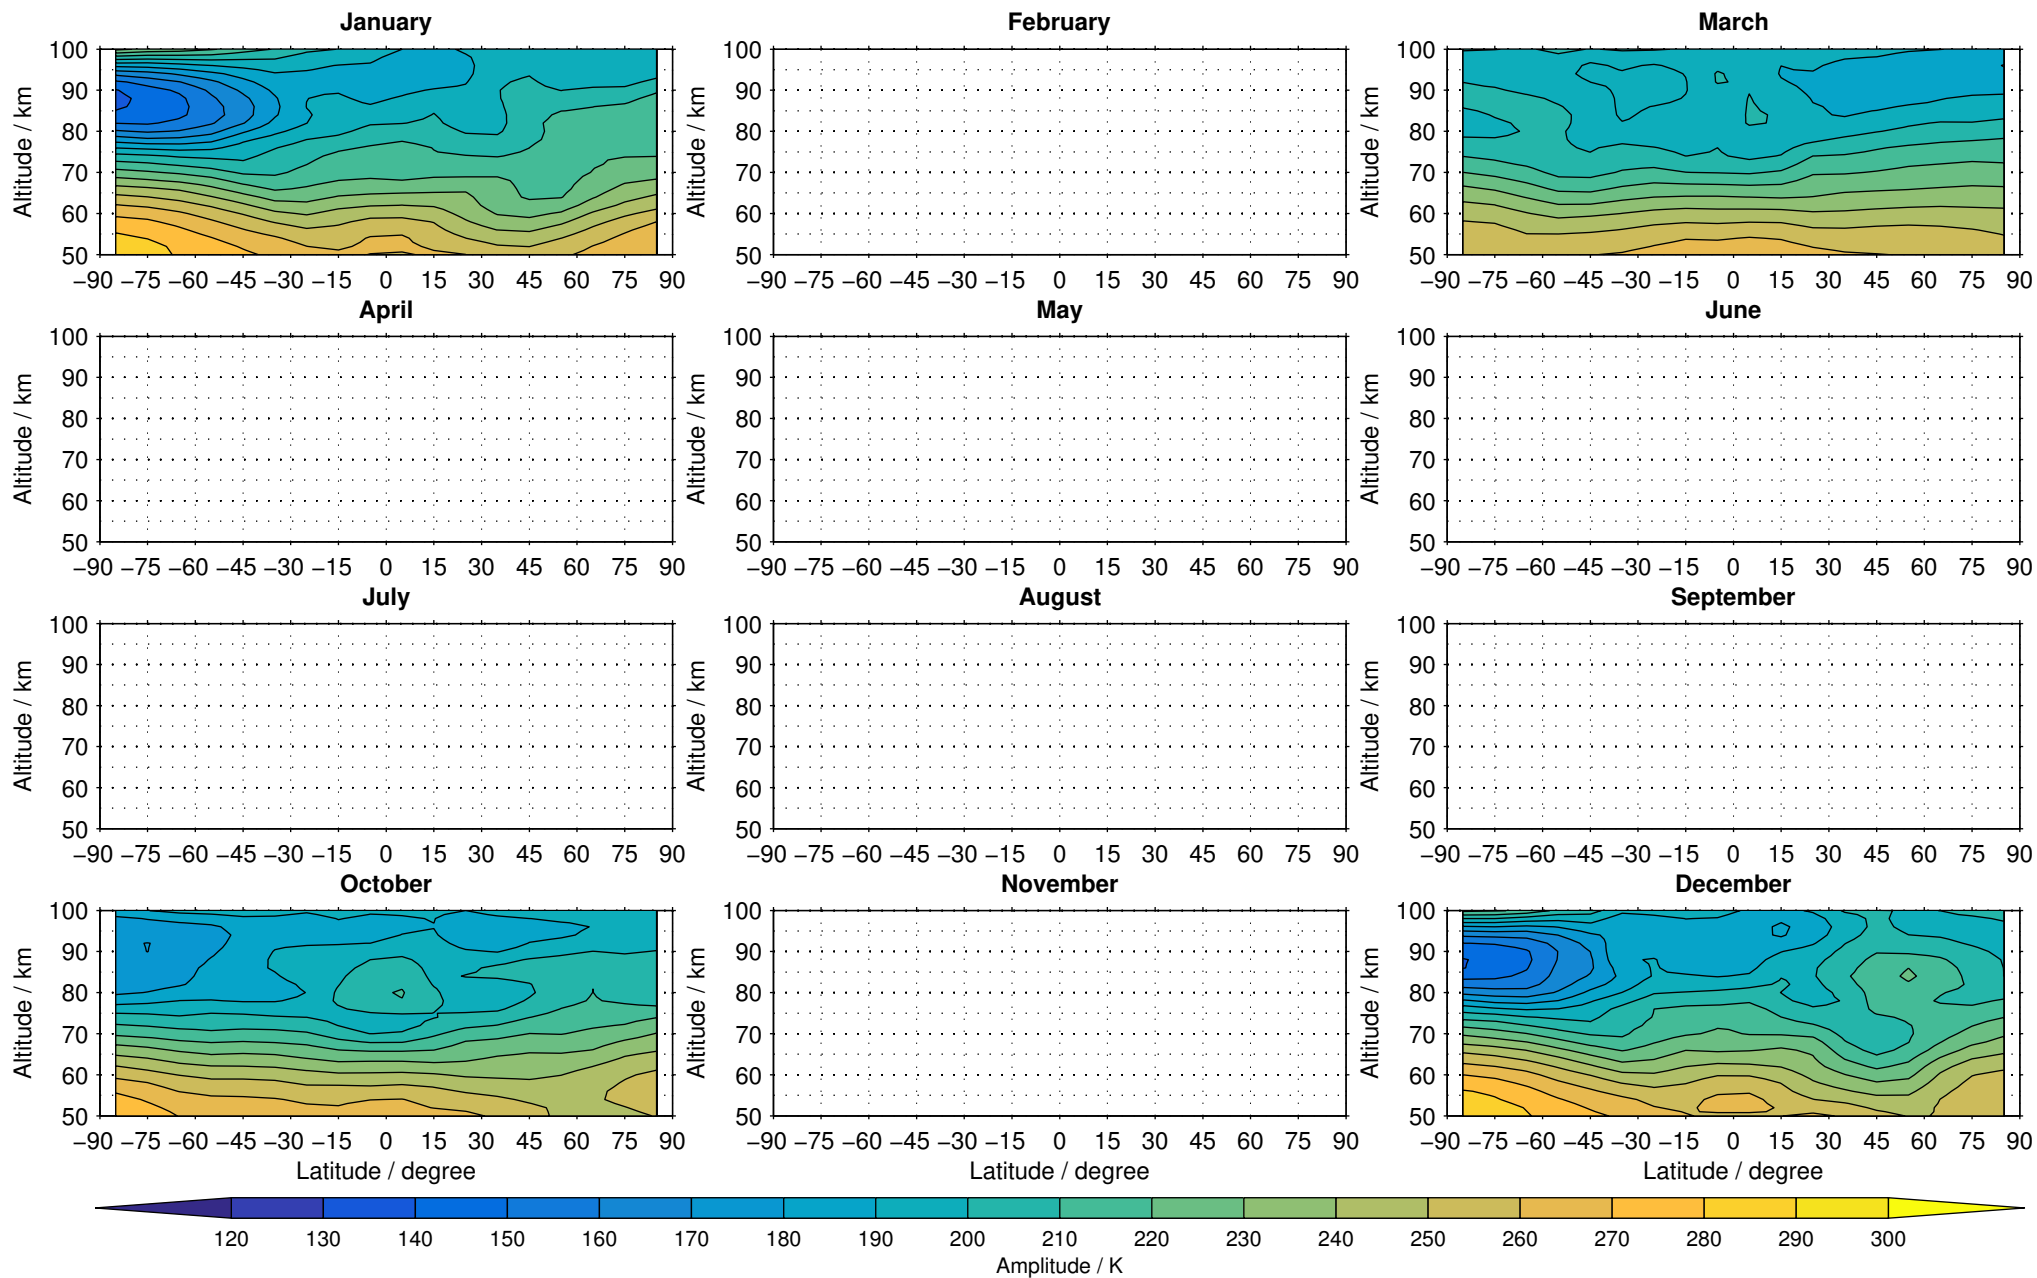

Envisat/MIPAS (IMKIAA) V5R v521 MA temperature distribution for 2005

Creation Time:
11-04-2017
21:26:57 LT

Envisat/MIPAS (IMKIAA) V5R v521 MA temperature distribution for 2006

Creation Time:
11-04-2017
21:26:57 LT

Envisat/MIPAS (IMKIAA) V5R v521 MA temperature distribution for 2007

Creation Time:
11-04-2017
21:26:58 LT

Envisat/MIPAS (IMKIAA) V5R v521 MA temperature distribution for 2008

Creation Time:
11-04-2017
21:26:59 LT

Envisat/MIPAS (IMKIAA) V5R v521 MA temperature distribution for 2009

Creation Time:
11-04-2017
21:27:00 LT

Envisat/MIPAS (IMKIAA) V5R v521 MA temperature distribution for 2010

Creation Time:
11-04-2017
21:27:01 LT