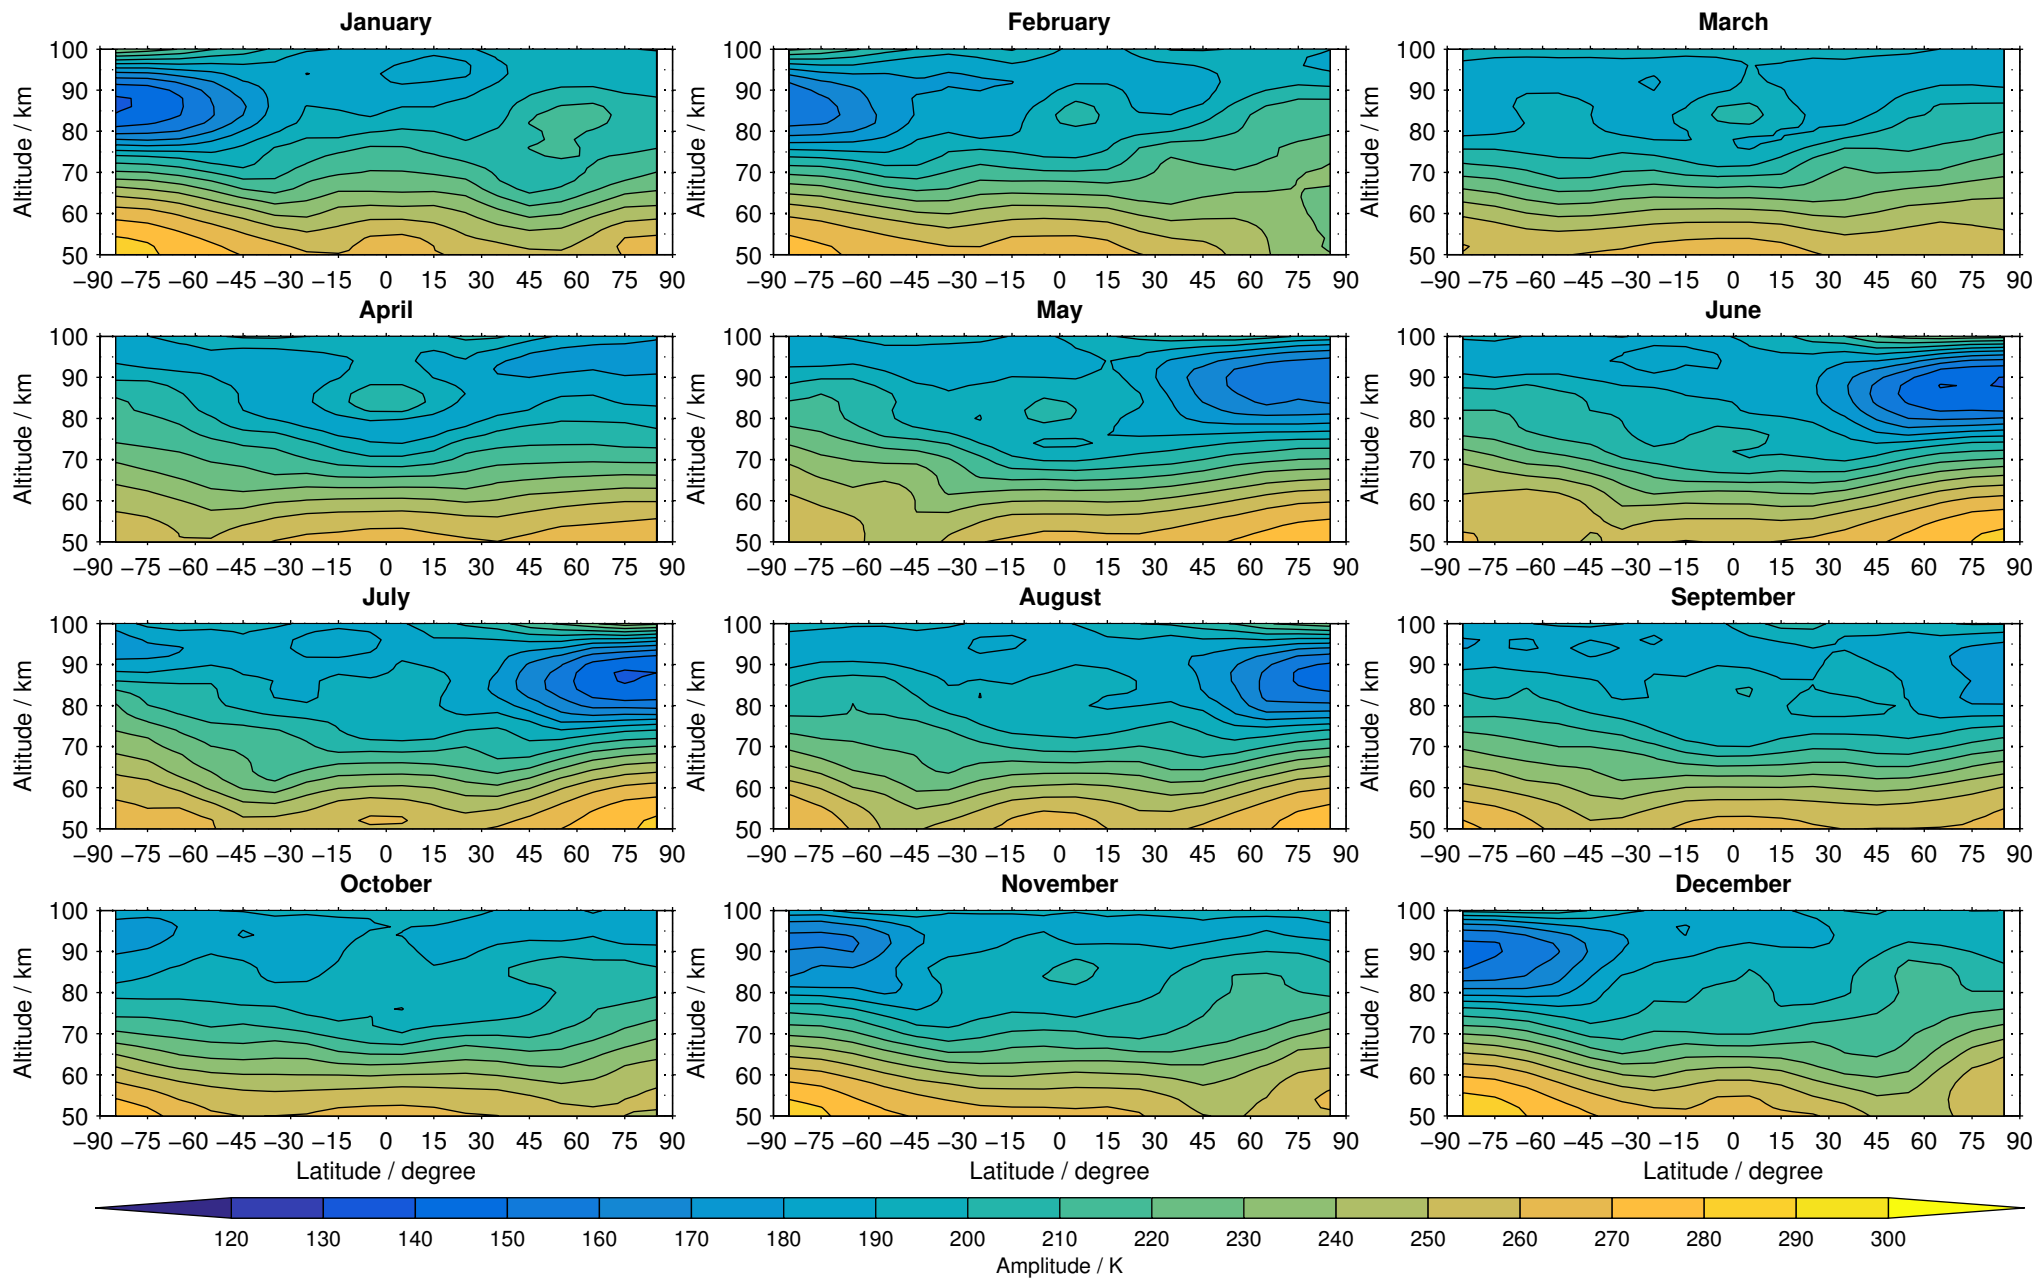

Envisat/MIPAS (IMKIAA) V5R v521 MA temperature distribution for 2007

Creation Time:
11-04-2017
21:26:58 LT

Envisat/MIPAS (IMKIAA) V5R v521 MA temperature distribution for 2008

Creation Time:
11-04-2017
21:26:59 LT

Envisat/MIPAS (IMKIAA) V5R v521 MA temperature distribution for 2009

Creation Time:
11-04-2017
21:27:00 LT

Envisat/MIPAS (IMKIAA) V5R v521 MA temperature distribution for 2010

Creation Time:
11-04-2017
21:27:01 LT