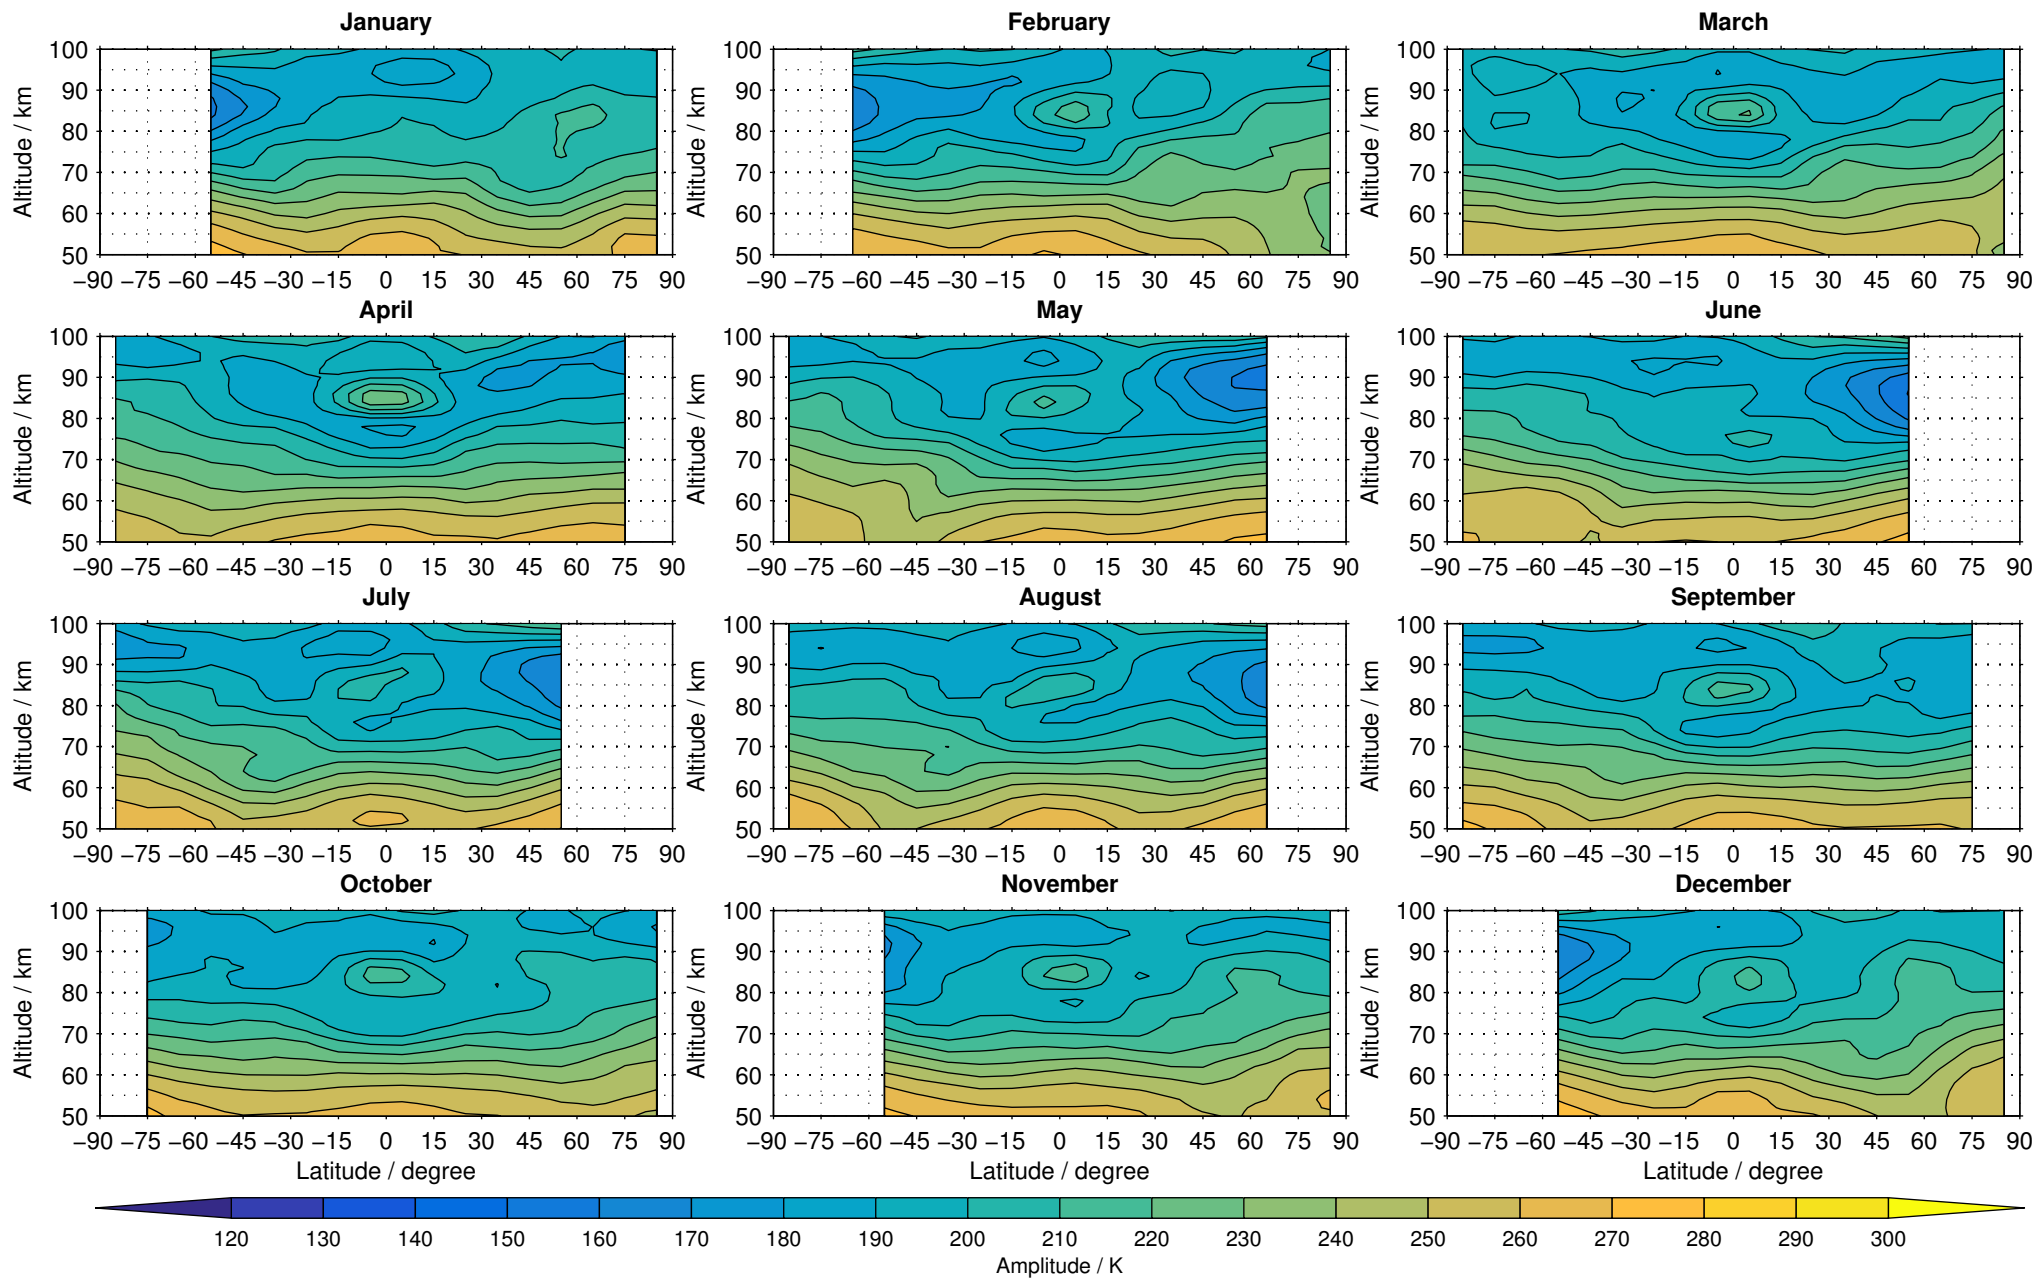

Envisat/MIPAS (IMKIAA) V5R v521 MA nighttime temperature distribution for 2007

Creation Time:
11-04-2017
21:27:42 LT

Envisat/MIPAS (IMKIAA) V5R v521 MA nighttime temperature distribution for 2008

Creation Time:
11-04-2017
21:27:43 LT

Envisat/MIPAS (IMKIAA) V5R v521 MA nighttime temperature distribution for 2009

Creation Time:
11-04-2017
21:27:44 LT

Envisat/MIPAS (IMKIAA) V5R v521 MA nighttime temperature distribution for 2010

Creation Time:
11-04-2017
21:27:45 LT