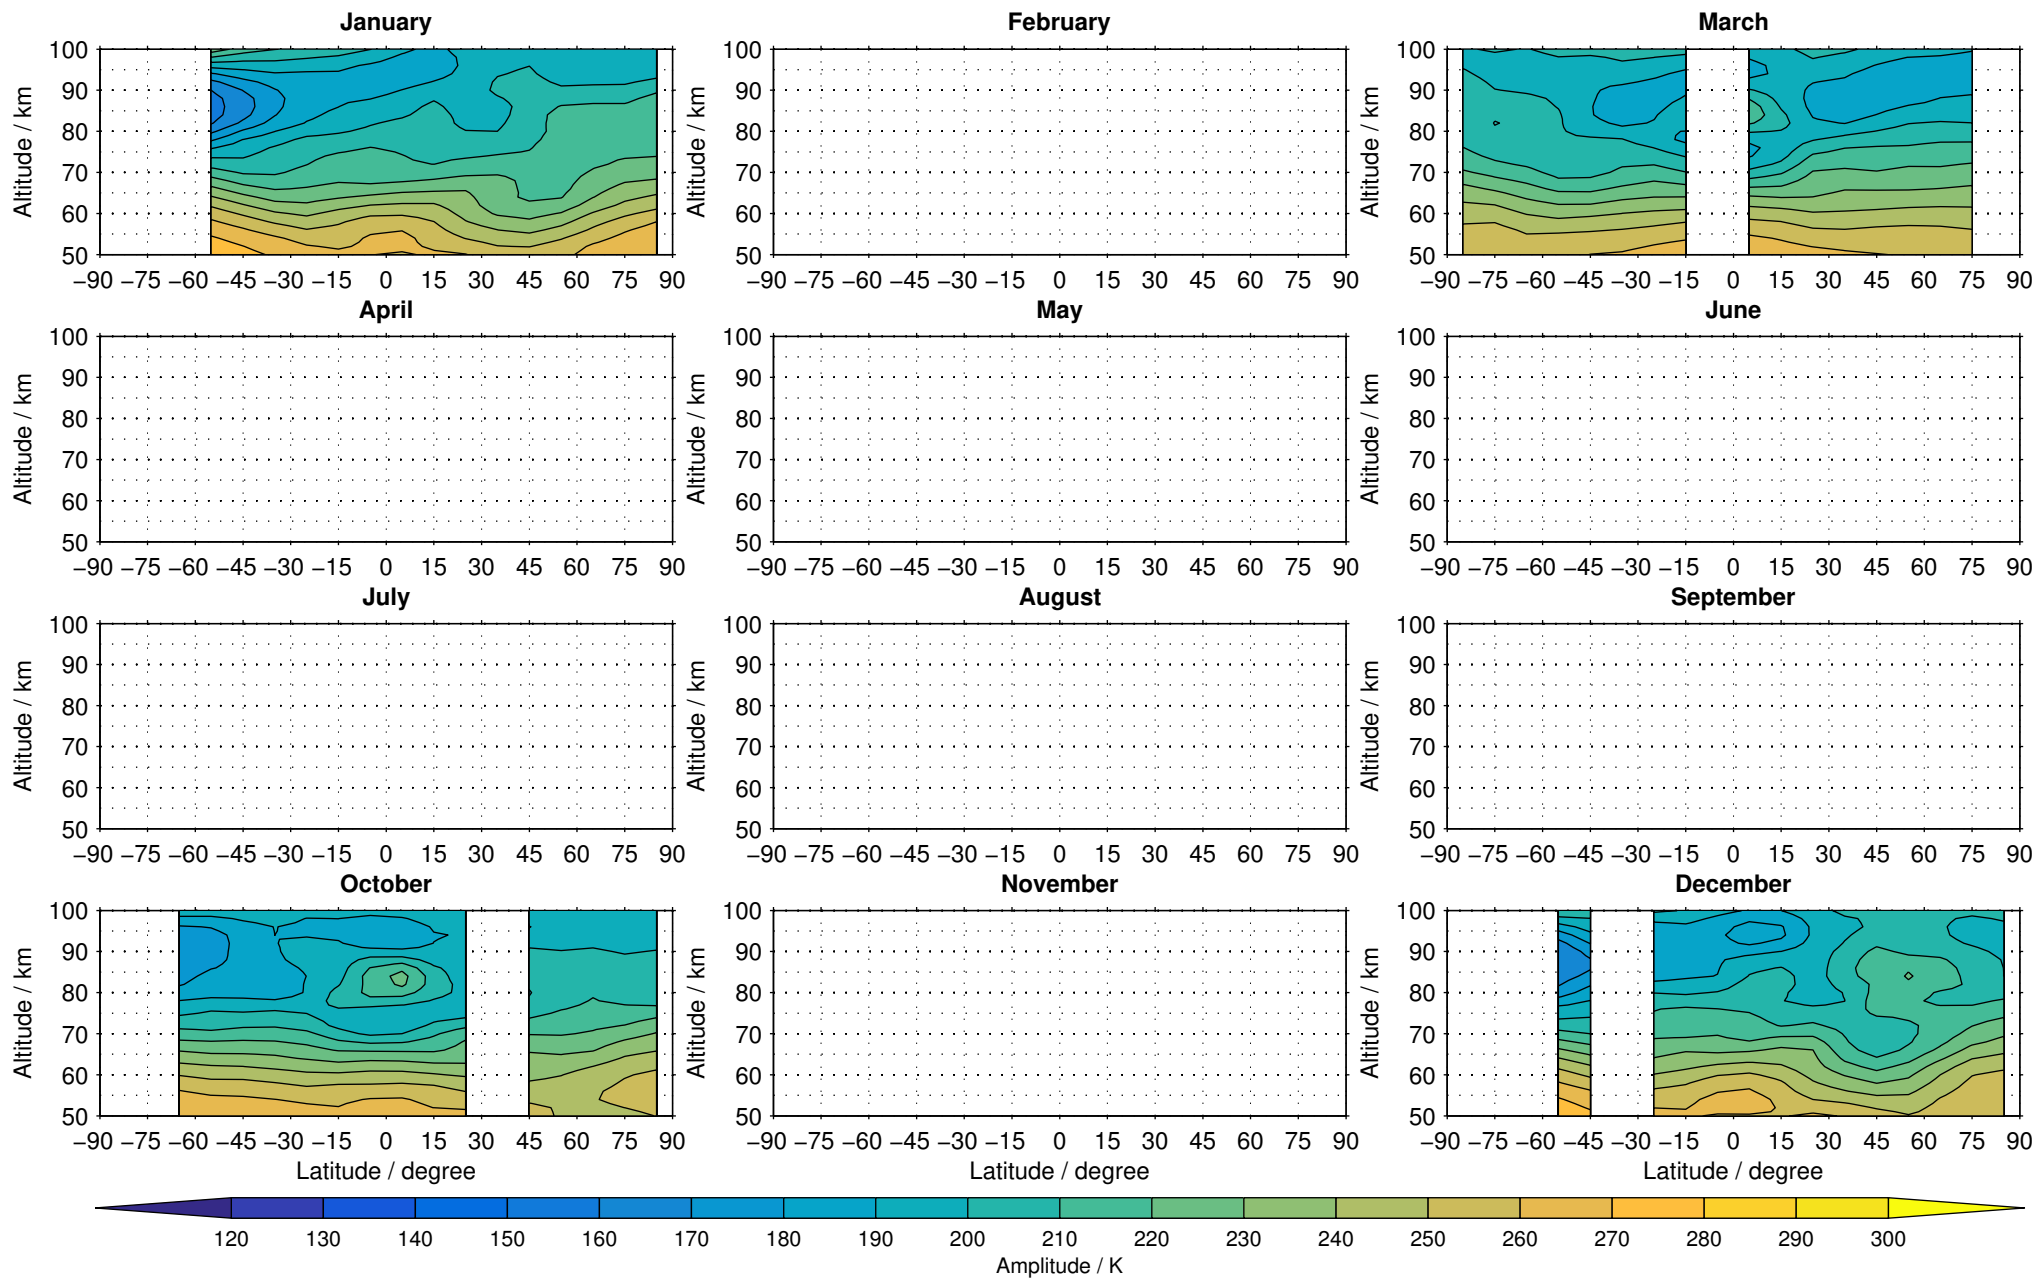

Envisat/MIPAS (IMKIAA) V5R v521 MA nighttime temperature distribution for 2005

Creation Time:
11-04-2017
21:27:40 LT

Envisat/MIPAS (IMKIAA) V5R v521 MA nighttime temperature distribution for 2006

Creation Time:
11-04-2017
21:27:41 LT

Envisat/MIPAS (IMKIAA) V5R v521 MA nighttime temperature distribution for 2007

Creation Time:
11-04-2017
21:27:42 LT

Envisat/MIPAS (IMKIAA) V5R v521 MA nighttime temperature distribution for 2008

Creation Time:
11-04-2017
21:27:43 LT

Envisat/MIPAS (IMKIAA) V5R v521 MA nighttime temperature distribution for 2009

Creation Time:
11-04-2017
21:27:44 LT

Envisat/MIPAS (IMKIAA) V5R v521 MA nighttime temperature distribution for 2010

Creation Time:
11-04-2017
21:27:45 LT