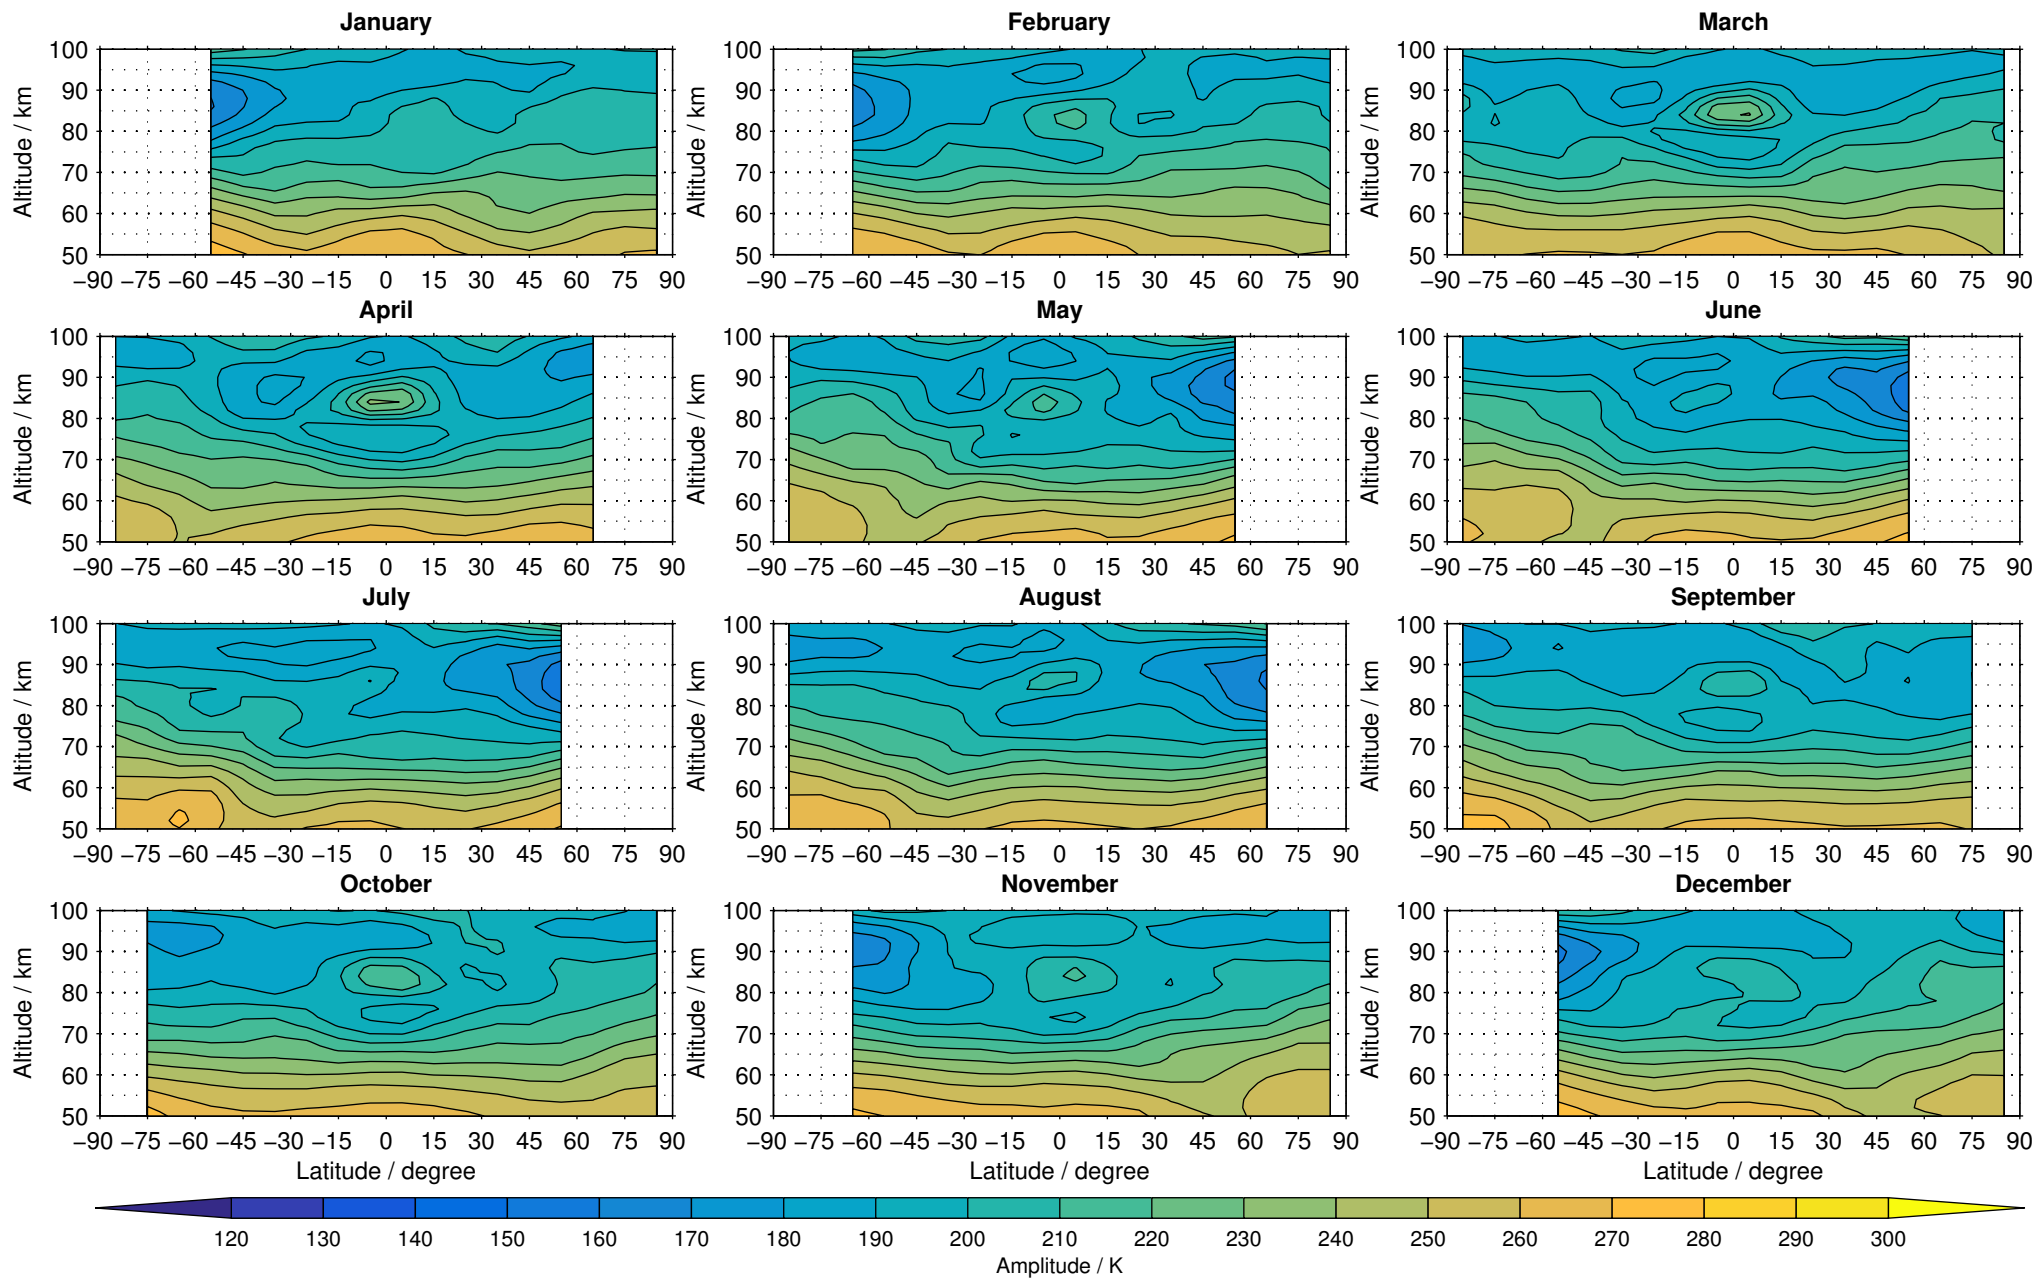

Envisat/MIPAS (IMKIAA) V5R v521 MA nighttime temperature distribution for 2005

Creation Time:
11-04-2017
21:27:40 LT

Envisat/MIPAS (IMKIAA) V5R v521 MA nighttime temperature distribution for 2006

Creation Time:
11-04-2017
21:27:41 LT

Envisat/MIPAS (IMKIAA) V5R v521 MA nighttime temperature distribution for 2007

Creation Time:
11-04-2017
21:27:42 LT

Envisat/MIPAS (IMKIAA) V5R v521 MA nighttime temperature distribution for 2008

Creation Time:
11-04-2017
21:27:43 LT

Envisat/MIPAS (IMKIAA) V5R v521 MA nighttime temperature distribution for 2009

Creation Time:
11-04-2017
21:27:44 LT

Envisat/MIPAS (IMKIAA) V5R v521 MA nighttime temperature distribution for 2010

Creation Time:
11-04-2017
21:27:45 LT