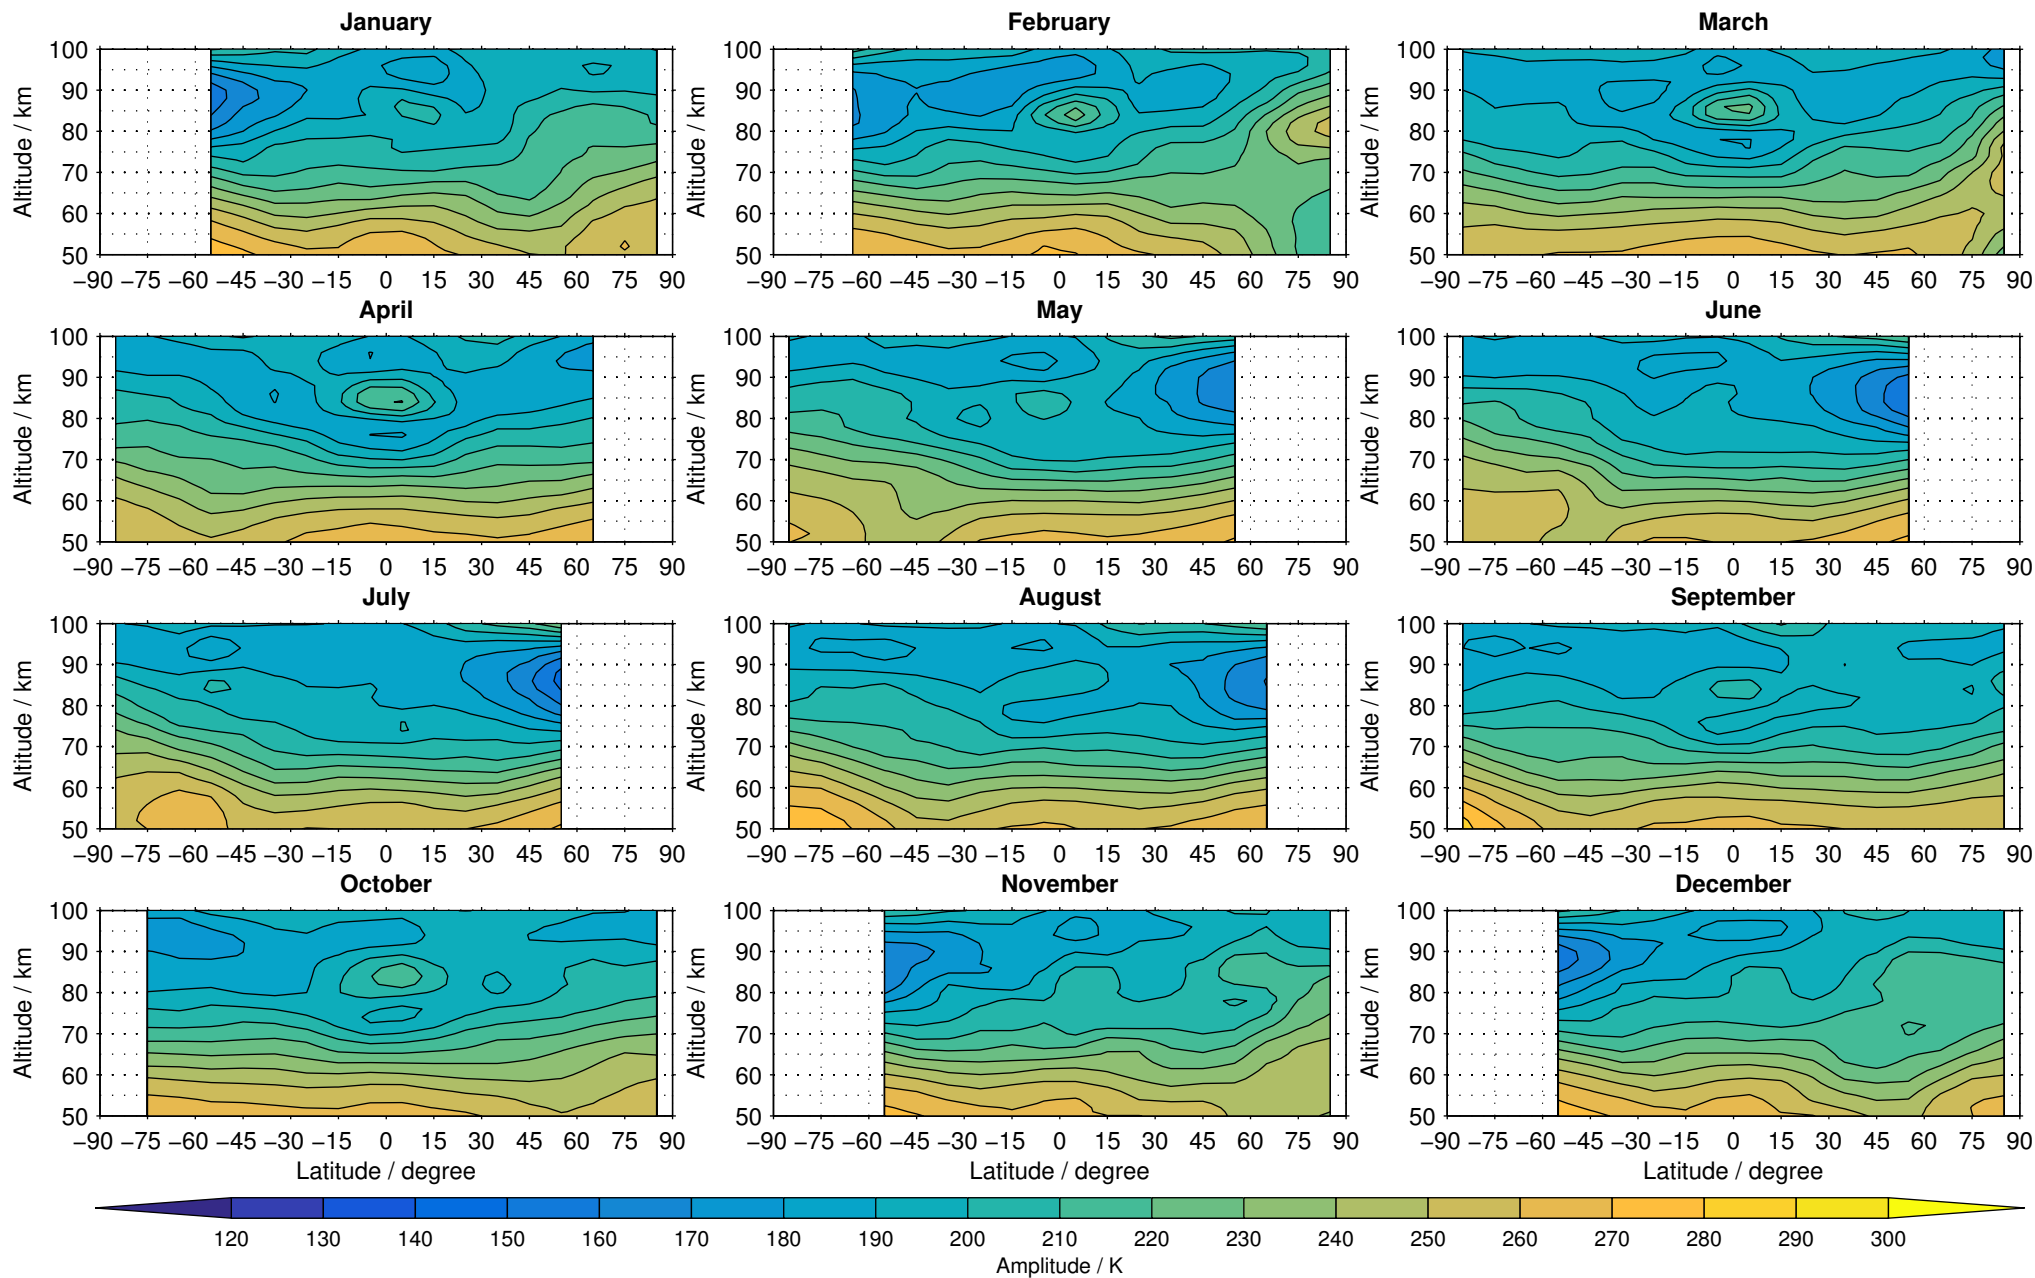

Envisat/MIPAS (IMKIAA) V5R v521 MA nighttime temperature distribution for 2007

Creation Time:
11-04-2017
21:27:42 LT

Envisat/MIPAS (IMKIAA) V5R v521 MA nighttime temperature distribution for 2008

Creation Time:
11-04-2017
21:27:43 LT

Envisat/MIPAS (IMKIAA) V5R v521 MA nighttime temperature distribution for 2009

Creation Time:
11-04-2017
21:27:44 LT

Envisat/MIPAS (IMKIAA) V5R v521 MA nighttime temperature distribution for 2010

Creation Time:
11-04-2017
21:27:45 LT