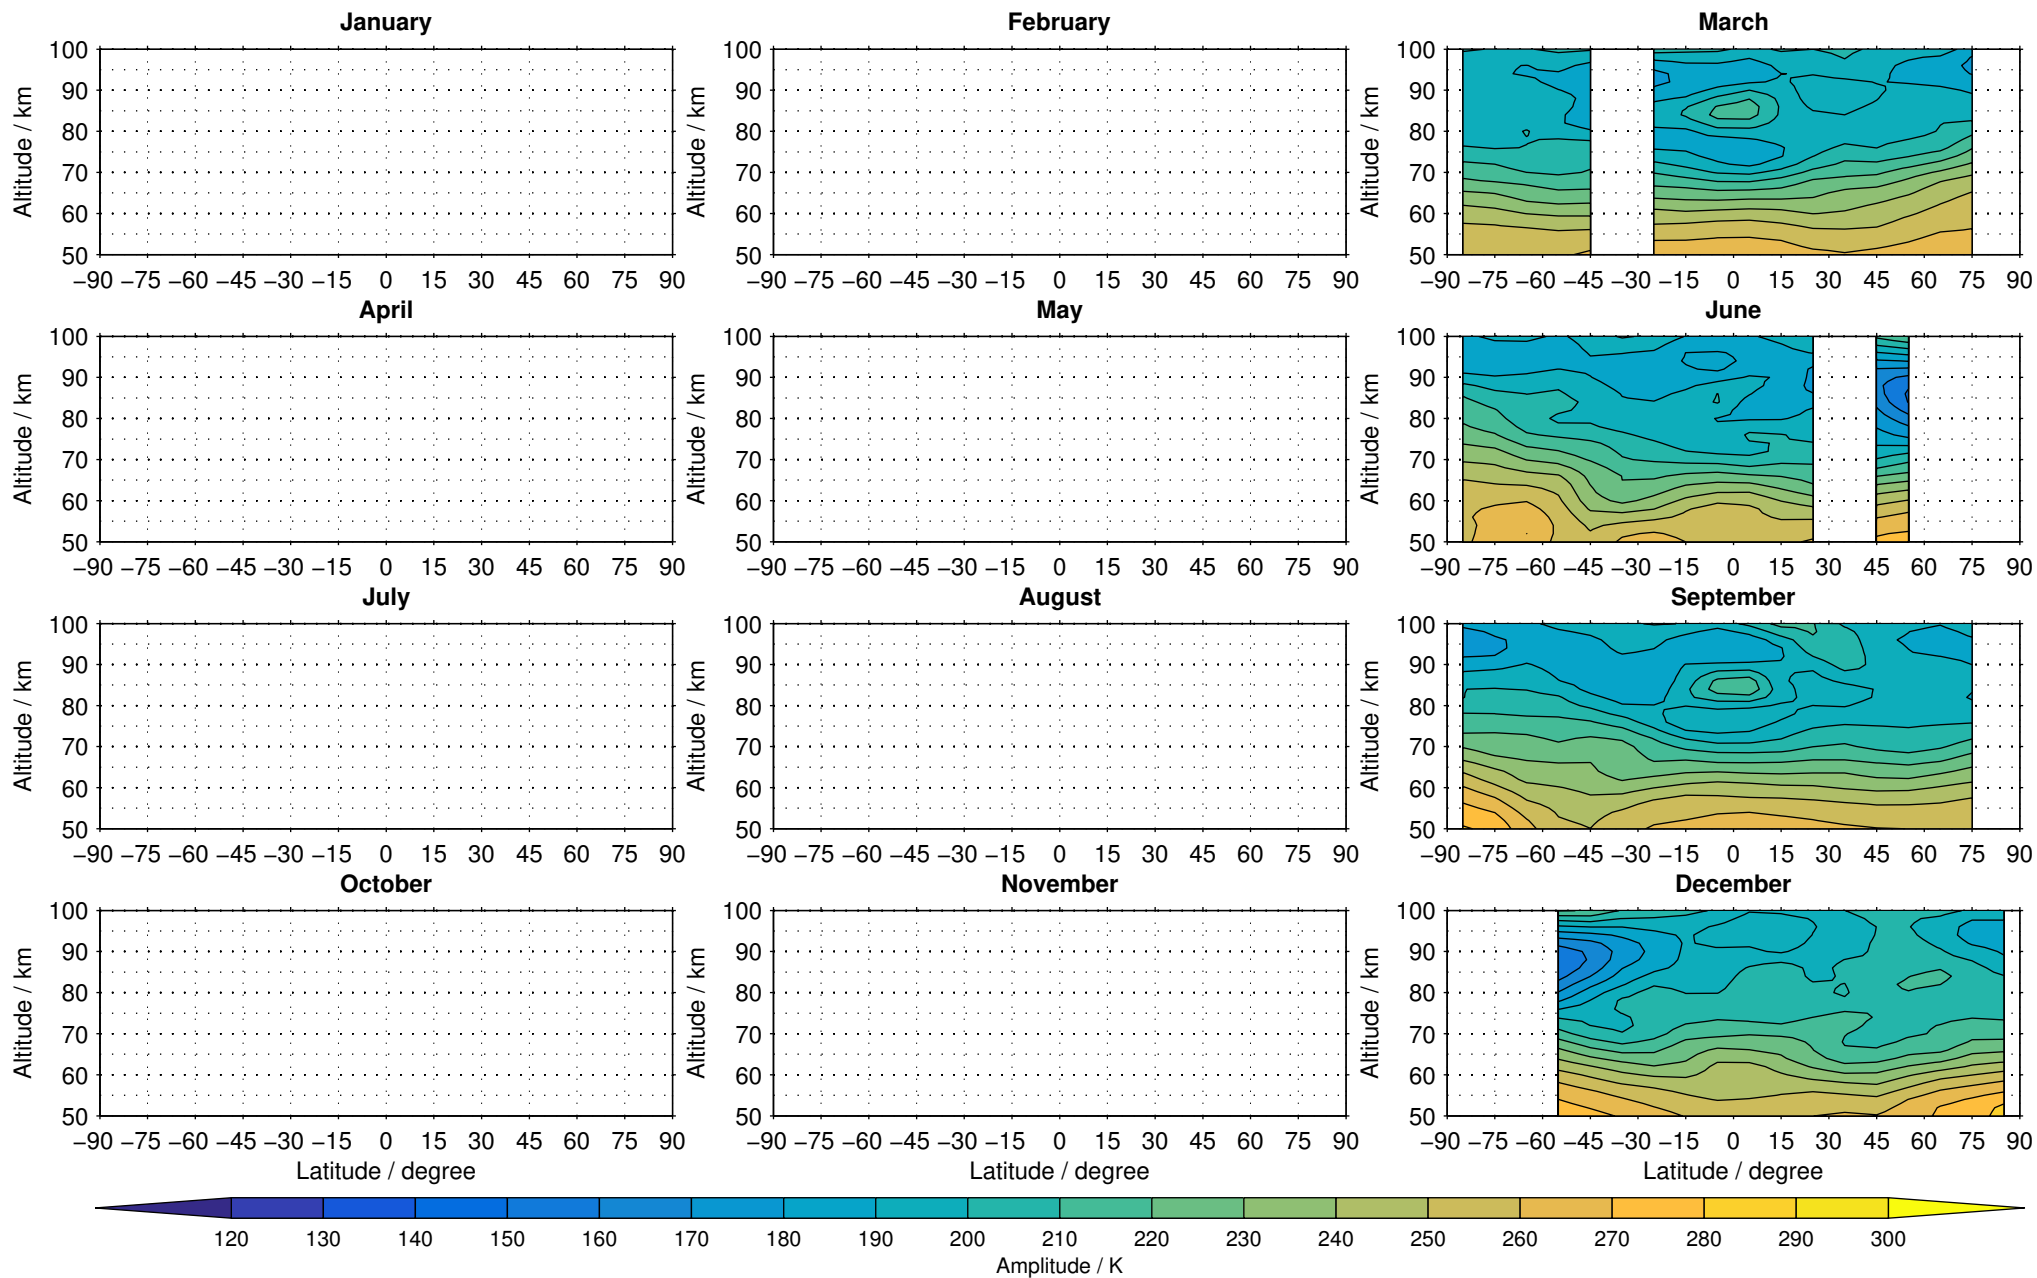

Envisat/MIPAS (IMKIAA) V5R v521 MA nighttime temperature distribution for 2005

Creation Time:
11-04-2017
21:27:40 LT

Envisat/MIPAS (IMKIAA) V5R v521 MA nighttime temperature distribution for 2006

Creation Time:
11-04-2017
21:27:41 LT

Envisat/MIPAS (IMKIAA) V5R v521 MA nighttime temperature distribution for 2007

Creation Time:
11-04-2017
21:27:42 LT

Envisat/MIPAS (IMKIAA) V5R v521 MA nighttime temperature distribution for 2008

Creation Time:
11-04-2017
21:27:43 LT

Envisat/MIPAS (IMKIAA) V5R v521 MA nighttime temperature distribution for 2009

Creation Time:
11-04-2017
21:27:44 LT

Envisat/MIPAS (IMKIAA) V5R v521 MA nighttime temperature distribution for 2010

Creation Time:
11-04-2017
21:27:45 LT