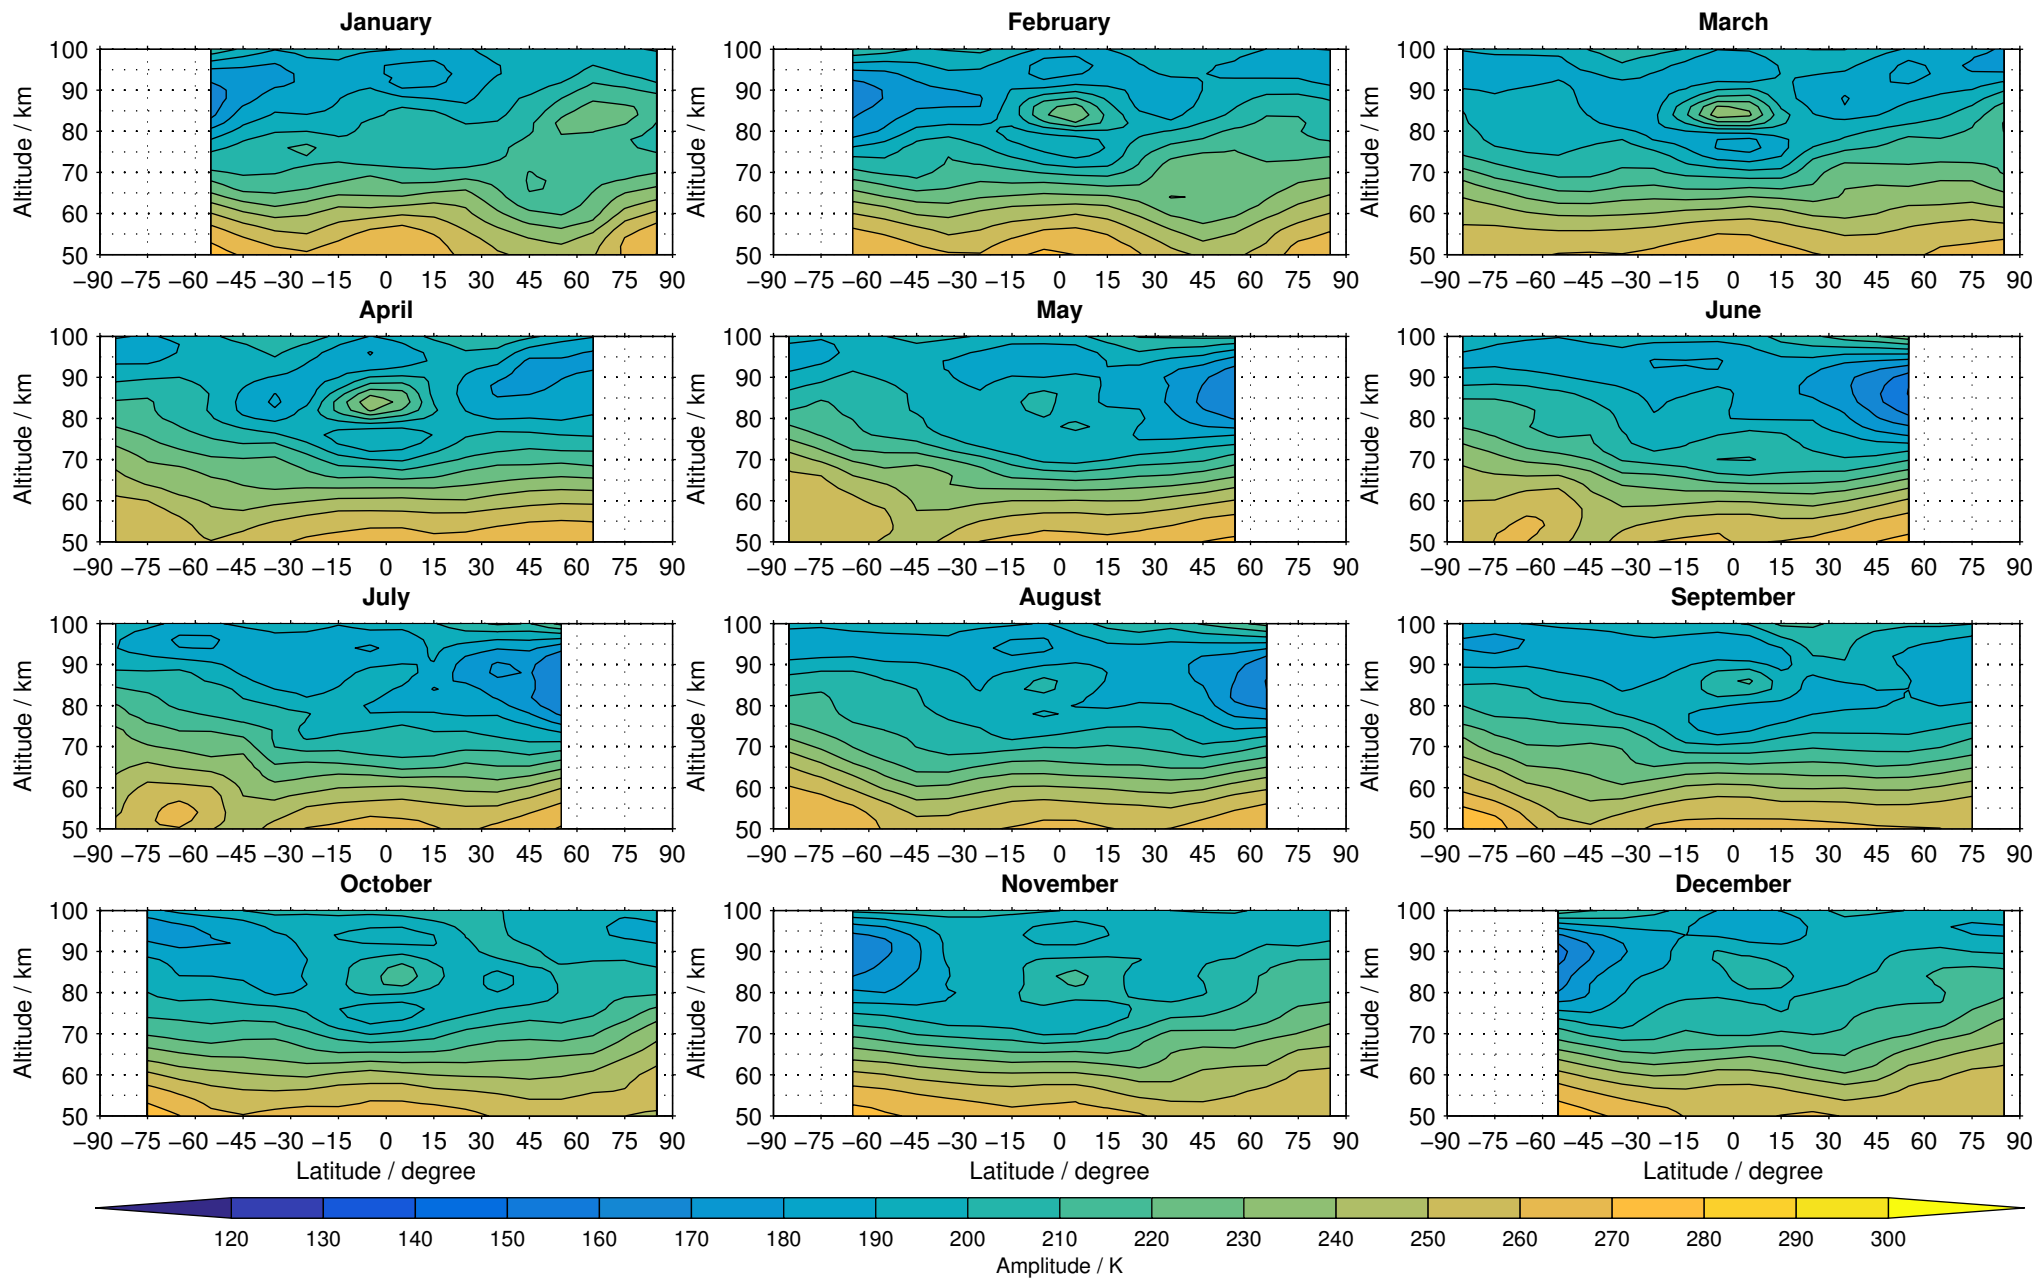

Envisat/MIPAS (IMKIAA) V5R v521 MA nighttime temperature distribution for 2007

Creation Time:
11-04-2017
21:27:42 LT

Envisat/MIPAS (IMKIAA) V5R v521 MA nighttime temperature distribution for 2008

Creation Time:
11-04-2017
21:27:43 LT

Envisat/MIPAS (IMKIAA) V5R v521 MA nighttime temperature distribution for 2009

Creation Time:
11-04-2017
21:27:44 LT

Envisat/MIPAS (IMKIAA) V5R v521 MA nighttime temperature distribution for 2010

Creation Time:
11-04-2017
21:27:45 LT

Envisat/MIPAS (IMKIAA) V5R v521 MA nighttime temperature distribution for 2011

Creation Time:
11-04-2017
21:27:46 LT

Envisat/MIPAS (IMKIAA) V5R v521 MA nighttime temperature distribution for 2012

Creation Time:
11-04-2017
21:27:48 LT