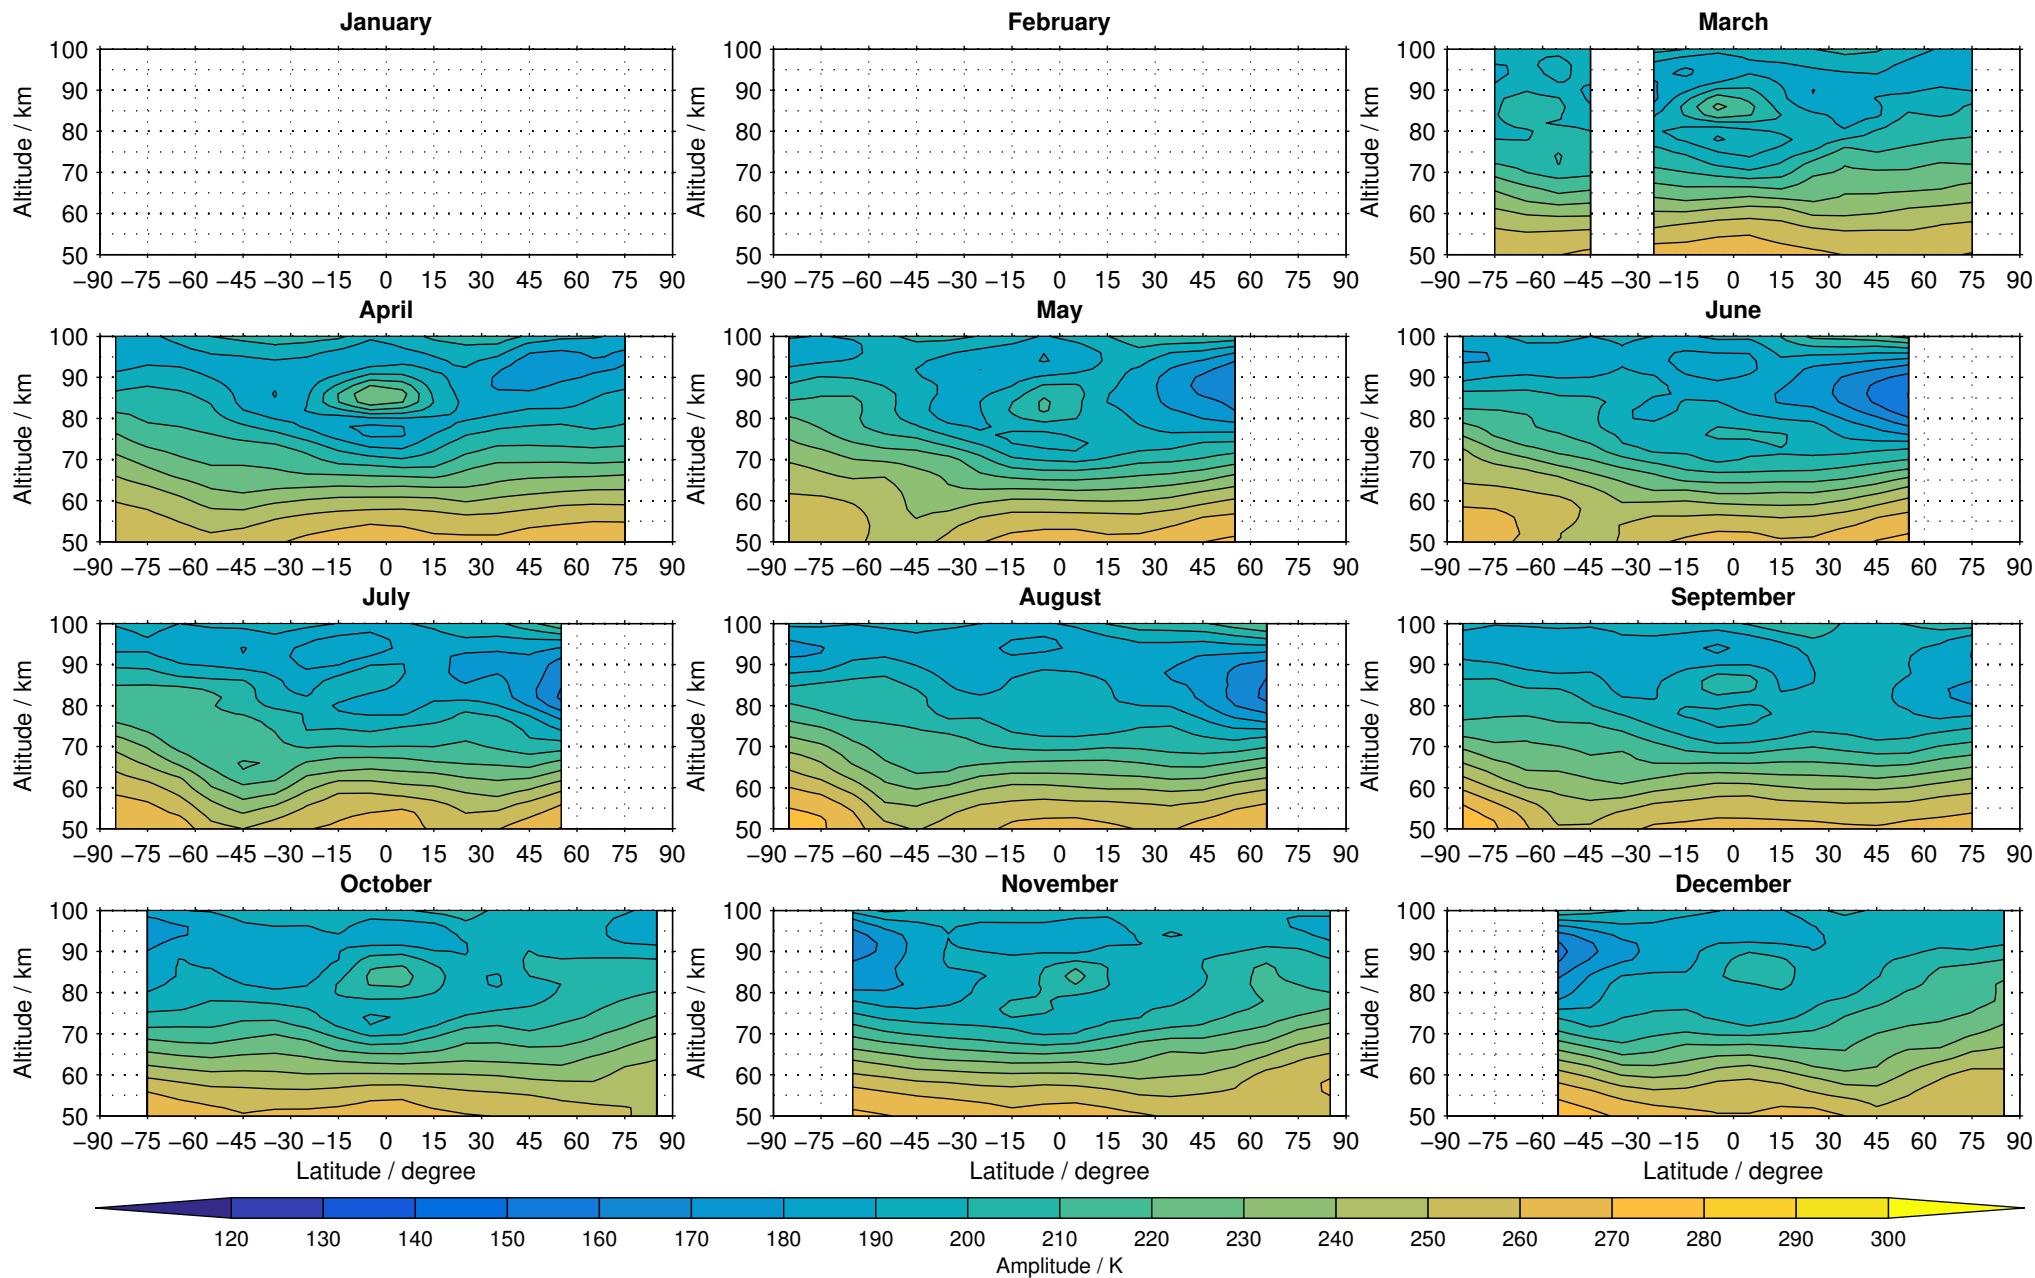

Envisat/MIPAS (IMKIAA) V5R v521 MA nighttime temperature distribution for 2005

Creation Time:
11-04-2017
21:27:40 LT

Envisat/MIPAS (IMKIAA) V5R v521 MA nighttime temperature distribution for 2006

Creation Time:
11-04-2017
21:27:41 LT

Envisat/MIPAS (IMKIAA) V5R v521 MA nighttime temperature distribution for 2007

Creation Time:
11-04-2017
21:27:42 LT

Envisat/MIPAS (IMKIAA) V5R v521 MA nighttime temperature distribution for 2008

Creation Time:
11-04-2017
21:27:43 LT