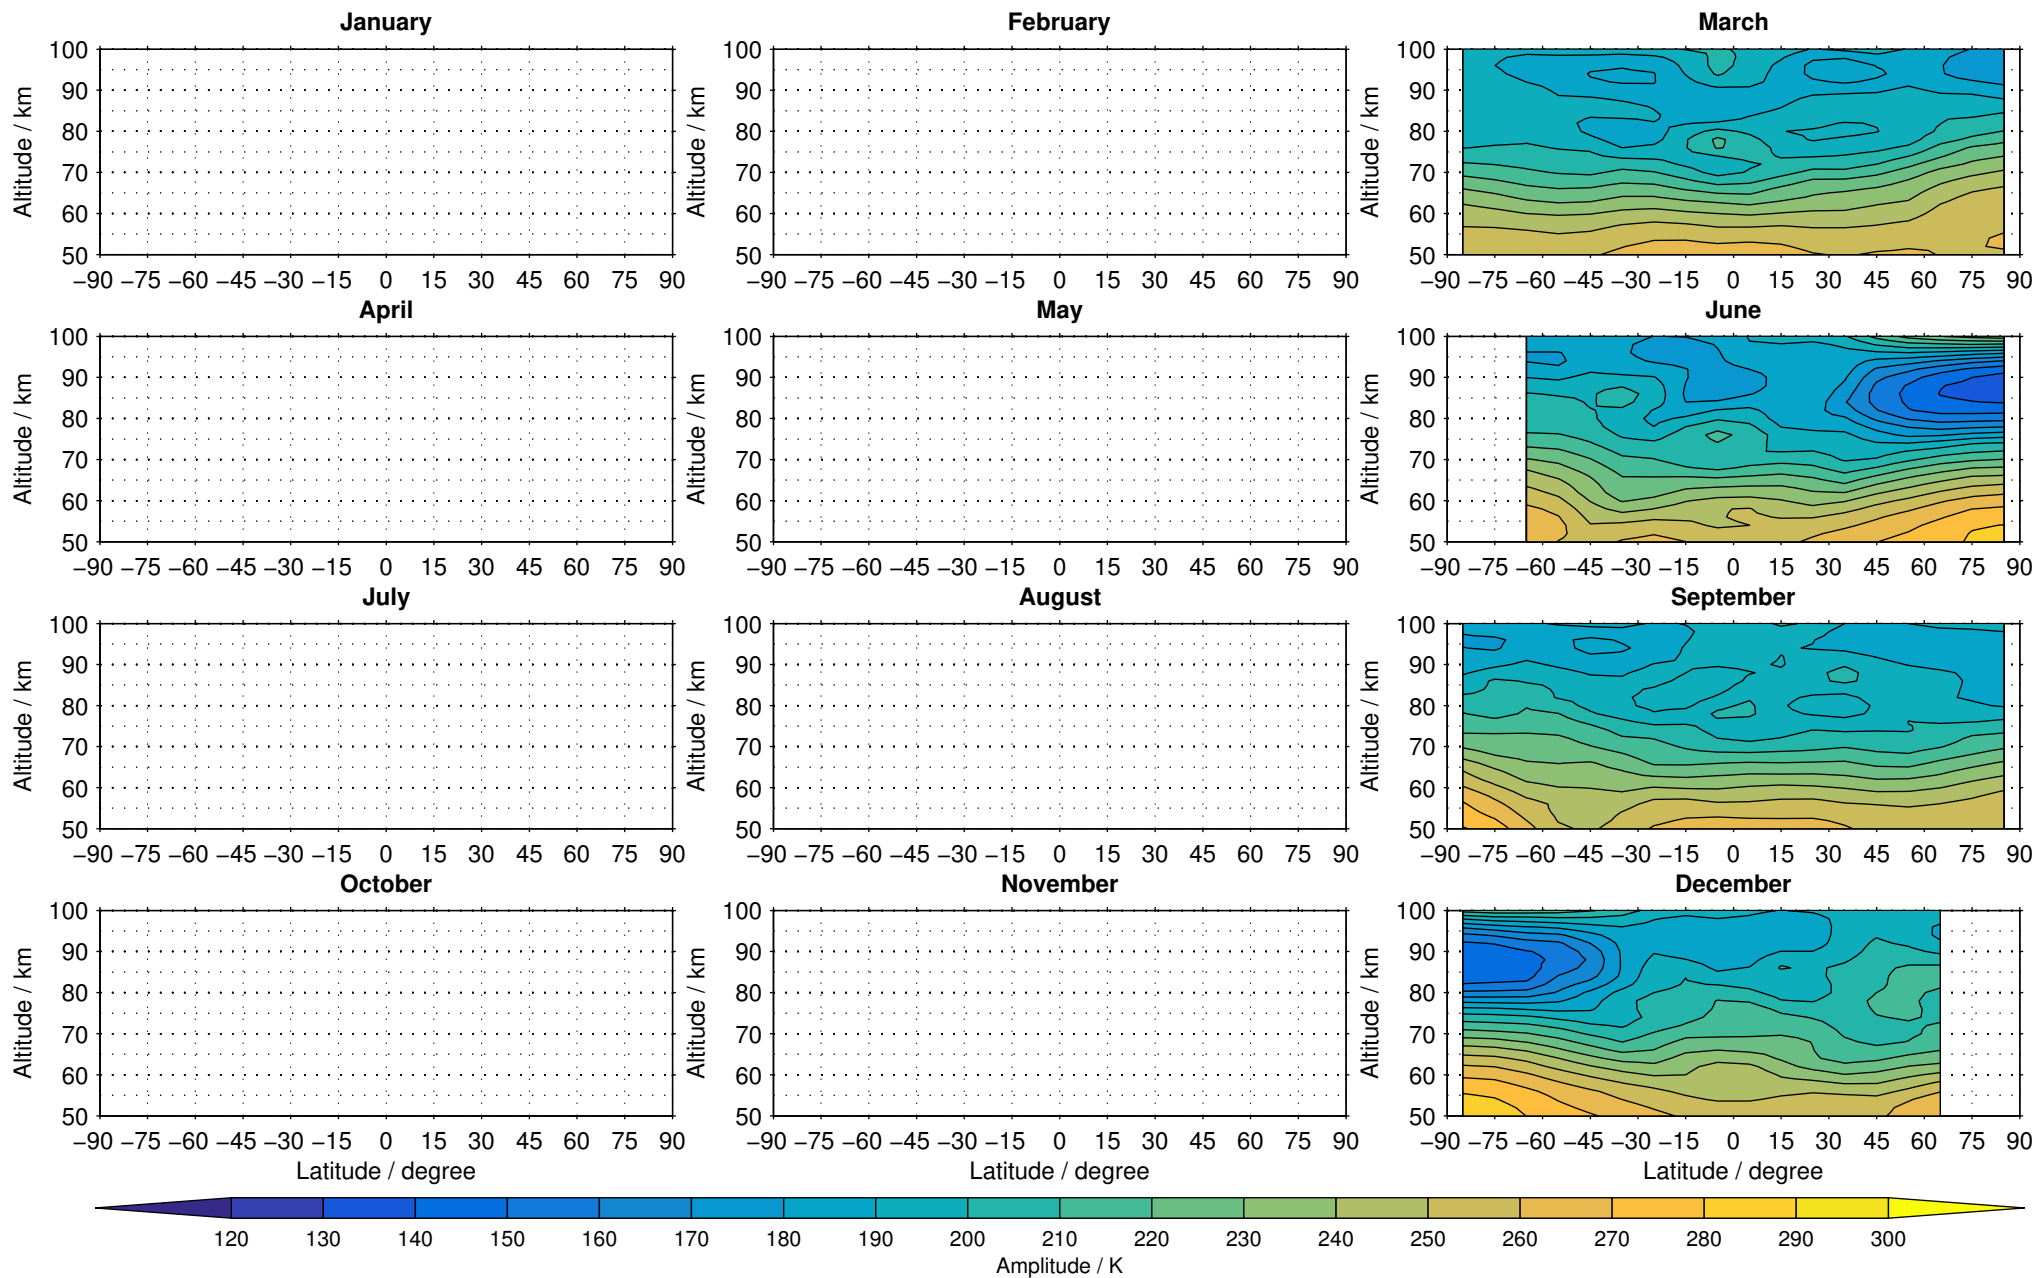

Envisat/MIPAS (IMKIAA) V5R v521 MA daytime temperature distribution for 2005

Creation Time:
11-04-2017
21:27:19 LT

Envisat/MIPAS (IMKIAA) V5R v521 MA daytime temperature distribution for 2006

Creation Time:
11-04-2017
21:27:19 LT

Envisat/MIPAS (IMKIAA) V5R v521 MA daytime temperature distribution for 2007

Creation Time:
11-04-2017
21:27:20 LT

Envisat/MIPAS (IMKIAA) V5R v521 MA daytime temperature distribution for 2008

Creation Time:
11-04-2017
21:27:21 LT

Envisat/MIPAS (IMKIAA) V5R v521 MA daytime temperature distribution for 2009

Creation Time:
11-04-2017
21:27:22 LT

Envisat/MIPAS (IMKIAA) V5R v521 MA daytime temperature distribution for 2010

Creation Time:
11-04-2017
21:27:23 LT