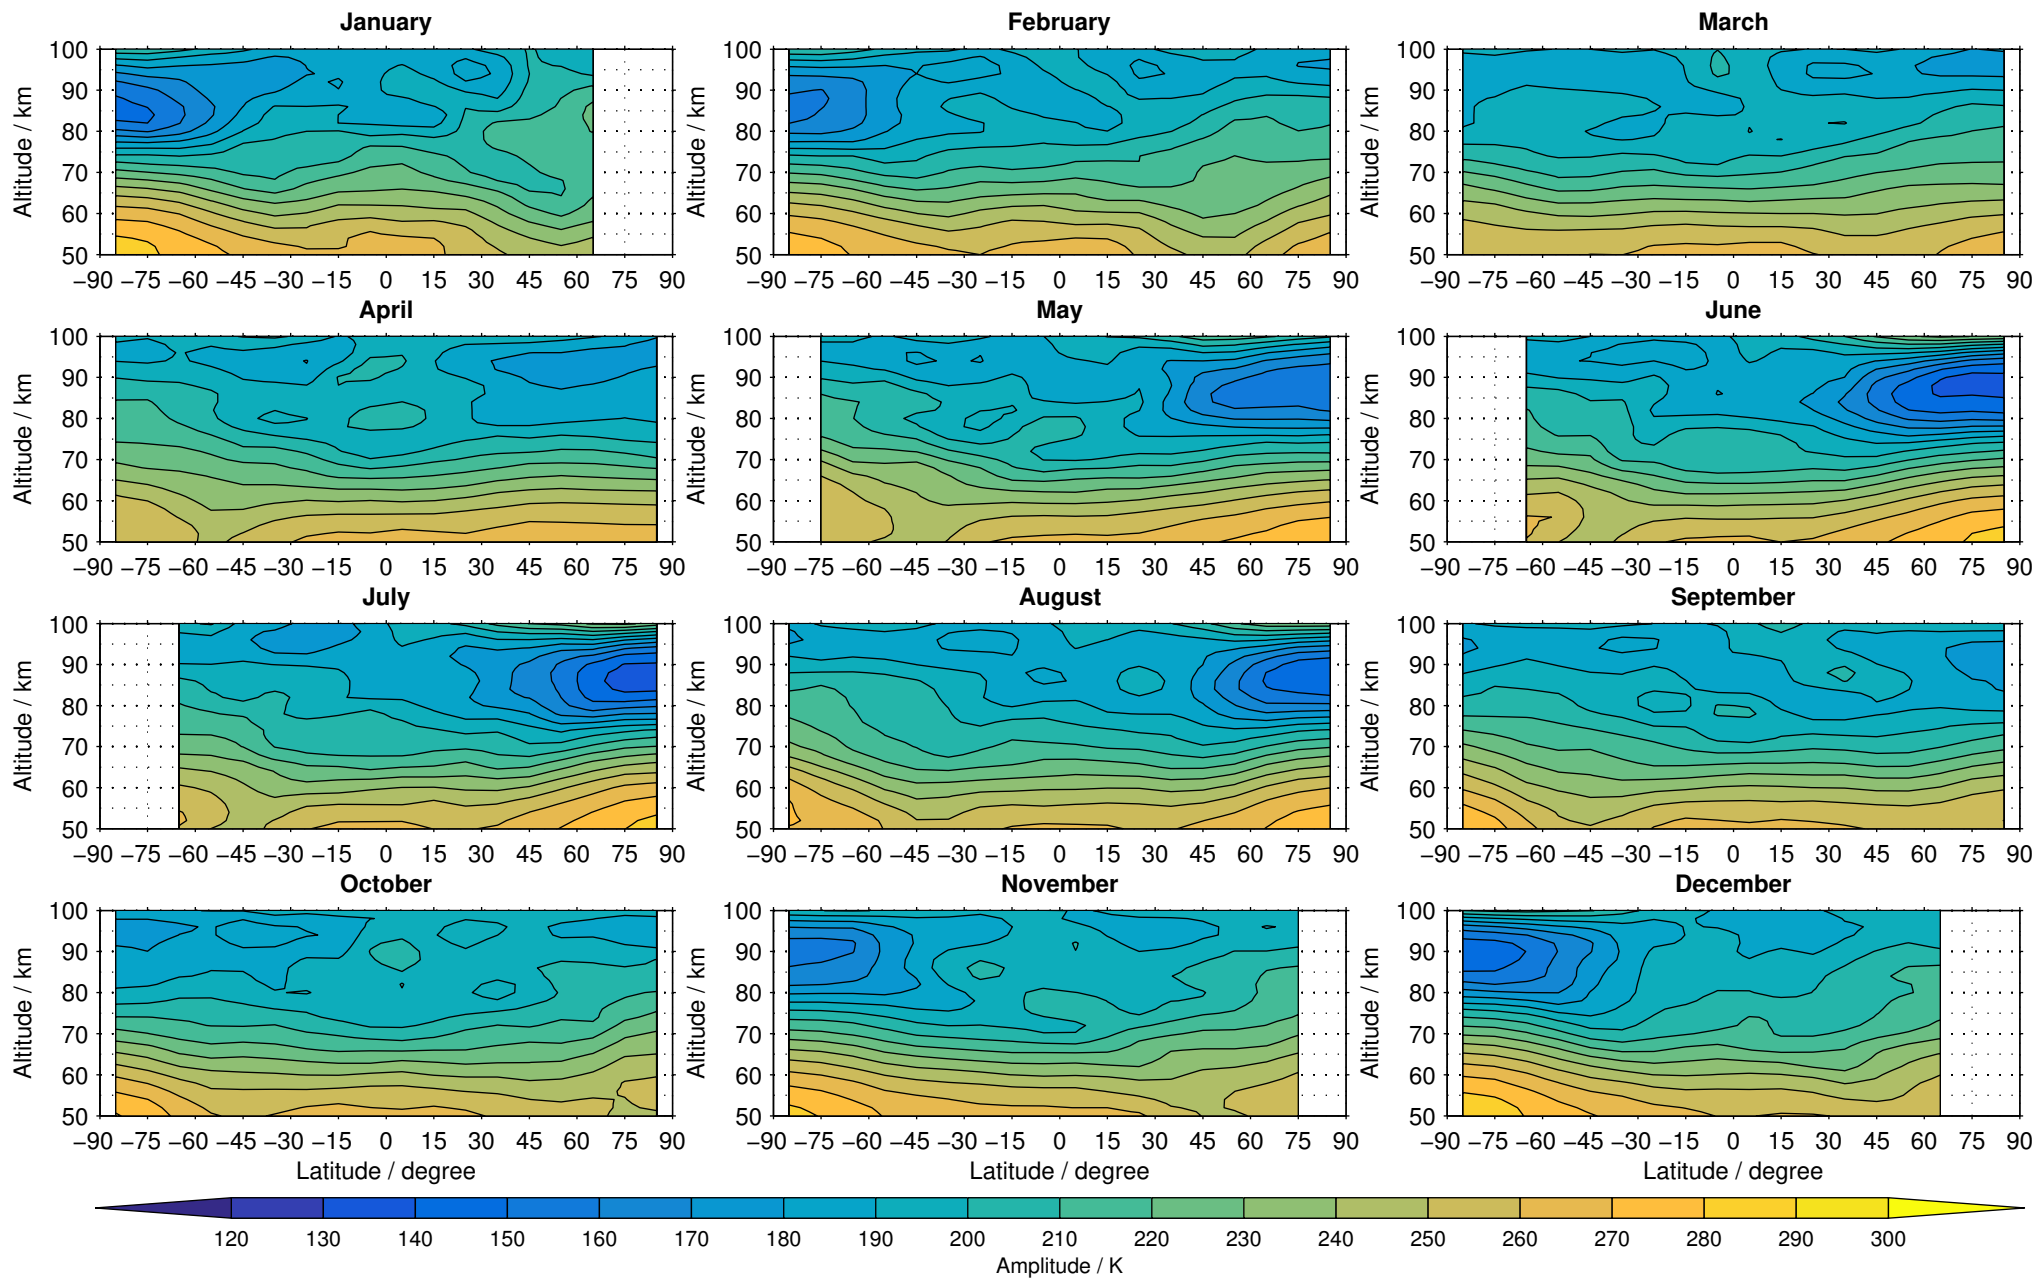

Envisat/MIPAS (IMKIAA) V5R v521 MA daytime temperature distribution for 2007

Creation Time:
11-04-2017
21:27:20 LT

Envisat/MIPAS (IMKIAA) V5R v521 MA daytime temperature distribution for 2008

Creation Time:
11-04-2017
21:27:21 LT

Envisat/MIPAS (IMKIAA) V5R v521 MA daytime temperature distribution for 2009

Creation Time:
11-04-2017
21:27:22 LT

Envisat/MIPAS (IMKIAA) V5R v521 MA daytime temperature distribution for 2010

Creation Time:
11-04-2017
21:27:23 LT

Envisat/MIPAS (IMKIAA) V5R v521 MA daytime temperature distribution for 2011

Creation Time:
11-04-2017
21:27:24 LT

Envisat/MIPAS (IMKIAA) V5R v521 MA daytime temperature distribution for 2012

Creation Time:
11-04-2017
21:27:25 LT