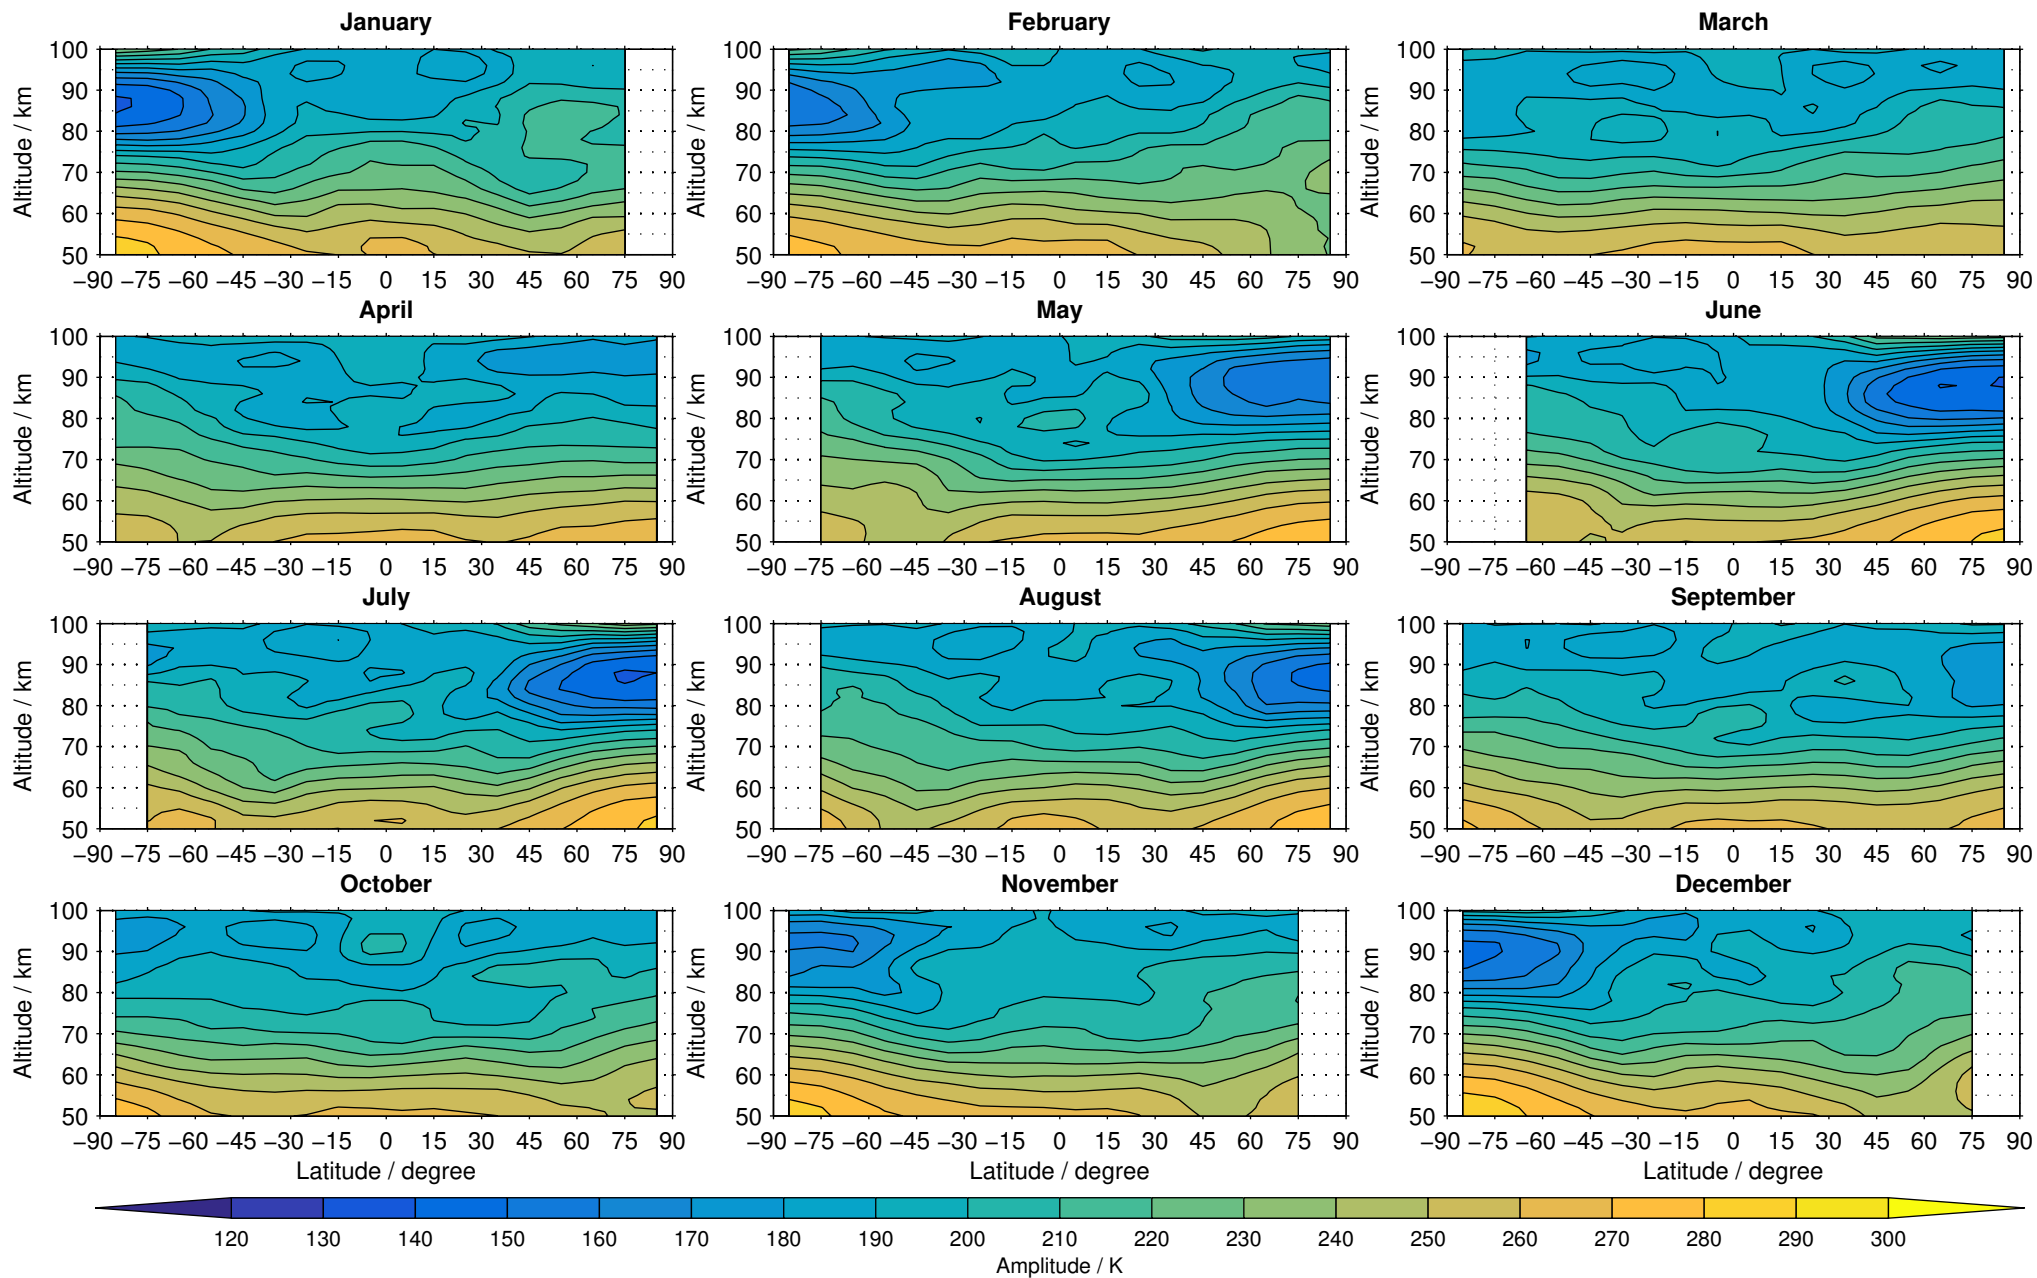

Envisat/MIPAS (IMKIAA) V5R v521 MA daytime temperature distribution for 2007

Creation Time:
11-04-2017
21:27:20 LT

Envisat/MIPAS (IMKIAA) V5R v521 MA daytime temperature distribution for 2008

Creation Time:
11-04-2017
21:27:21 LT

Envisat/MIPAS (IMKIAA) V5R v521 MA daytime temperature distribution for 2009

Creation Time:
11-04-2017
21:27:22 LT

Envisat/MIPAS (IMKIAA) V5R v521 MA daytime temperature distribution for 2010

Creation Time:
11-04-2017
21:27:23 LT