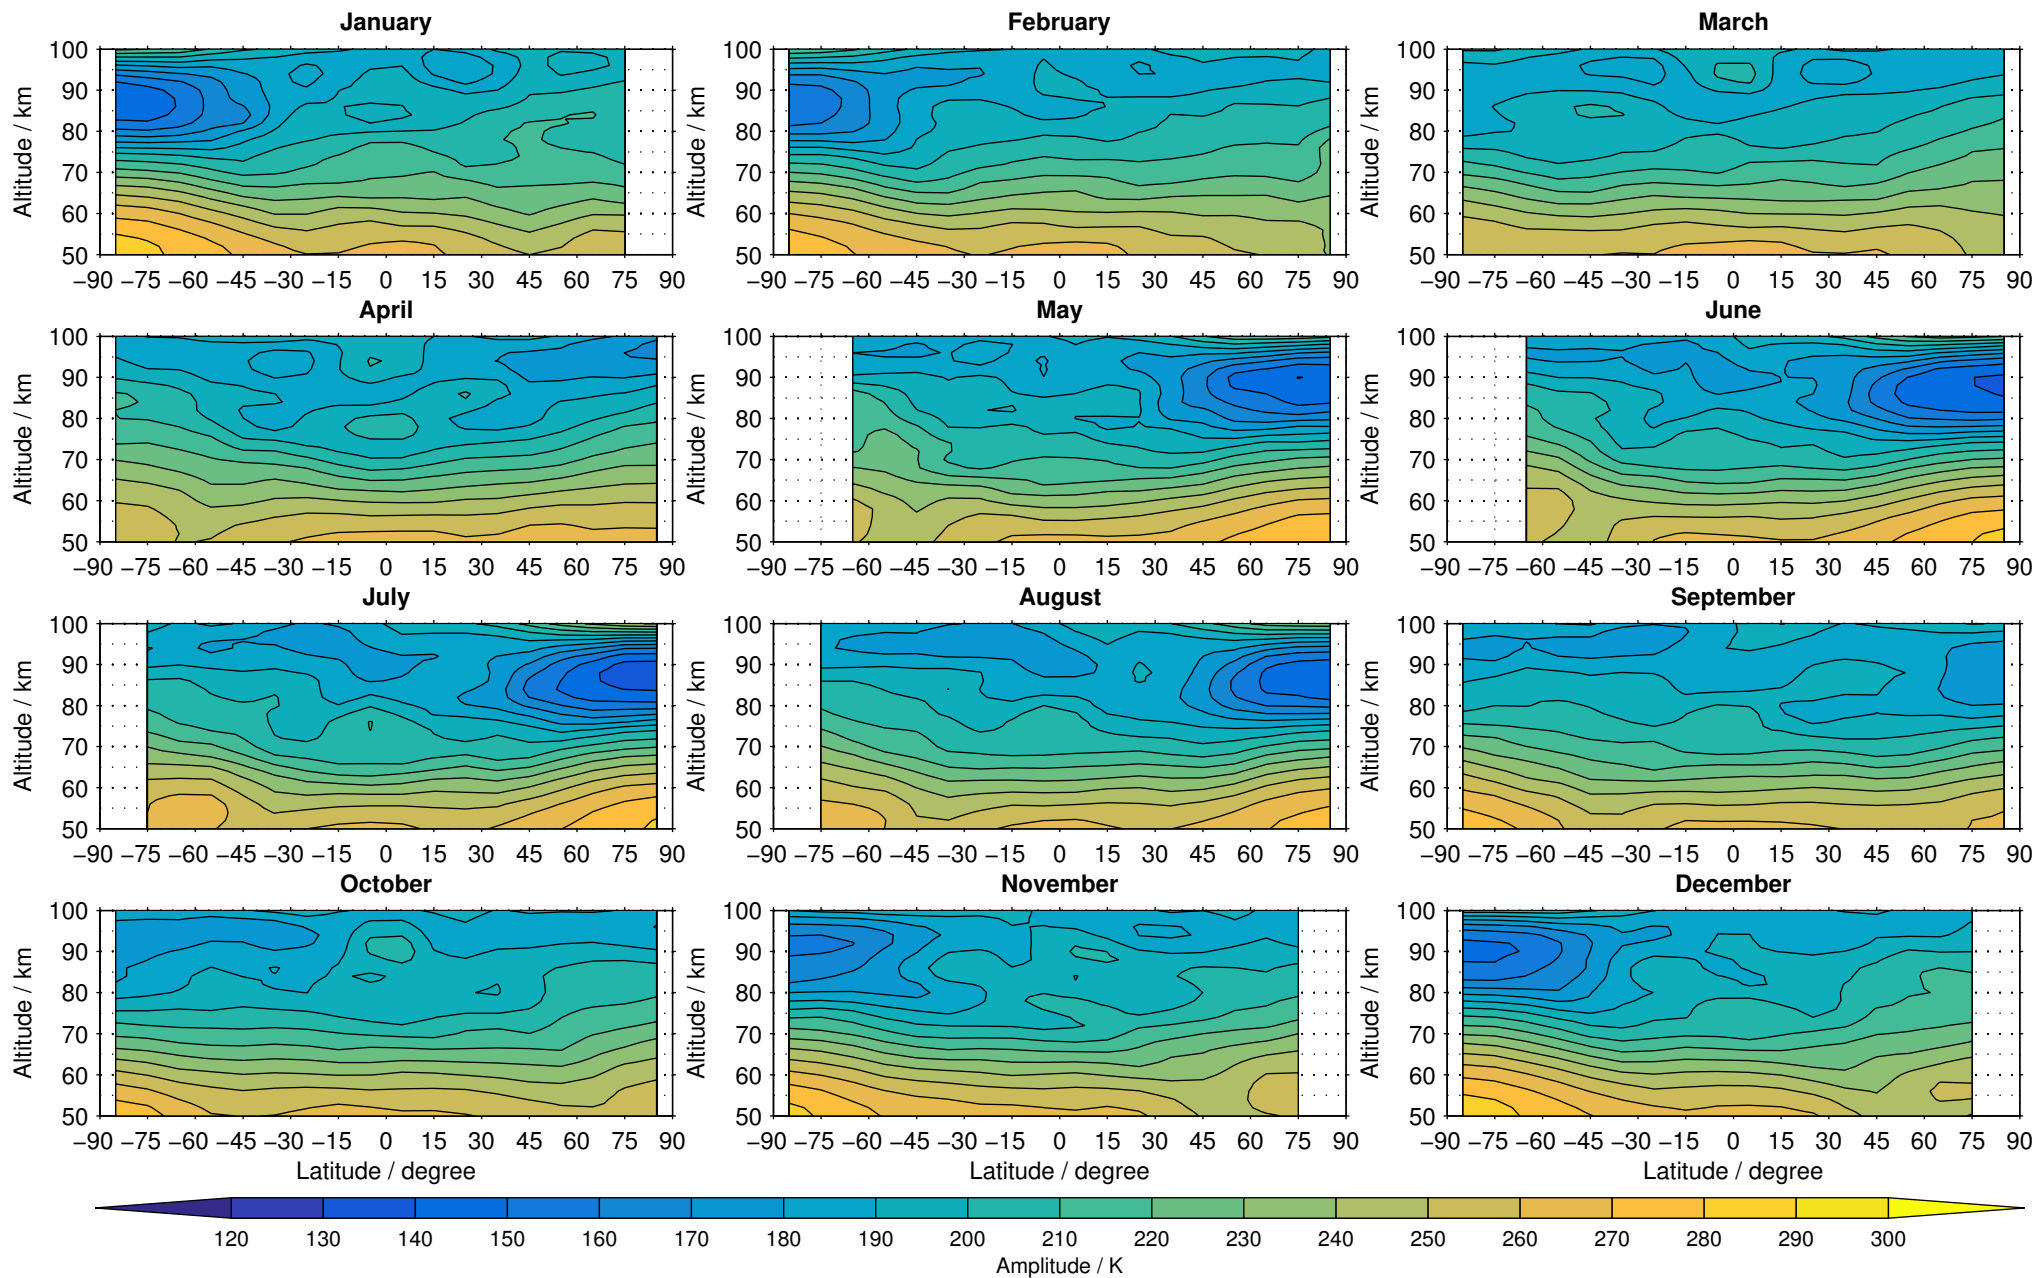

Envisat/MIPAS (IMKIAA) V5R v521 MA daytime temperature distribution for 2005

Creation Time:
11-04-2017
21:27:19 LT

Envisat/MIPAS (IMKIAA) V5R v521 MA daytime temperature distribution for 2006

Creation Time:
11-04-2017
21:27:19 LT

Envisat/MIPAS (IMKIAA) V5R v521 MA daytime temperature distribution for 2007

Creation Time:
11-04-2017
21:27:20 LT

Envisat/MIPAS (IMKIAA) V5R v521 MA daytime temperature distribution for 2008

Creation Time:
11-04-2017
21:27:21 LT