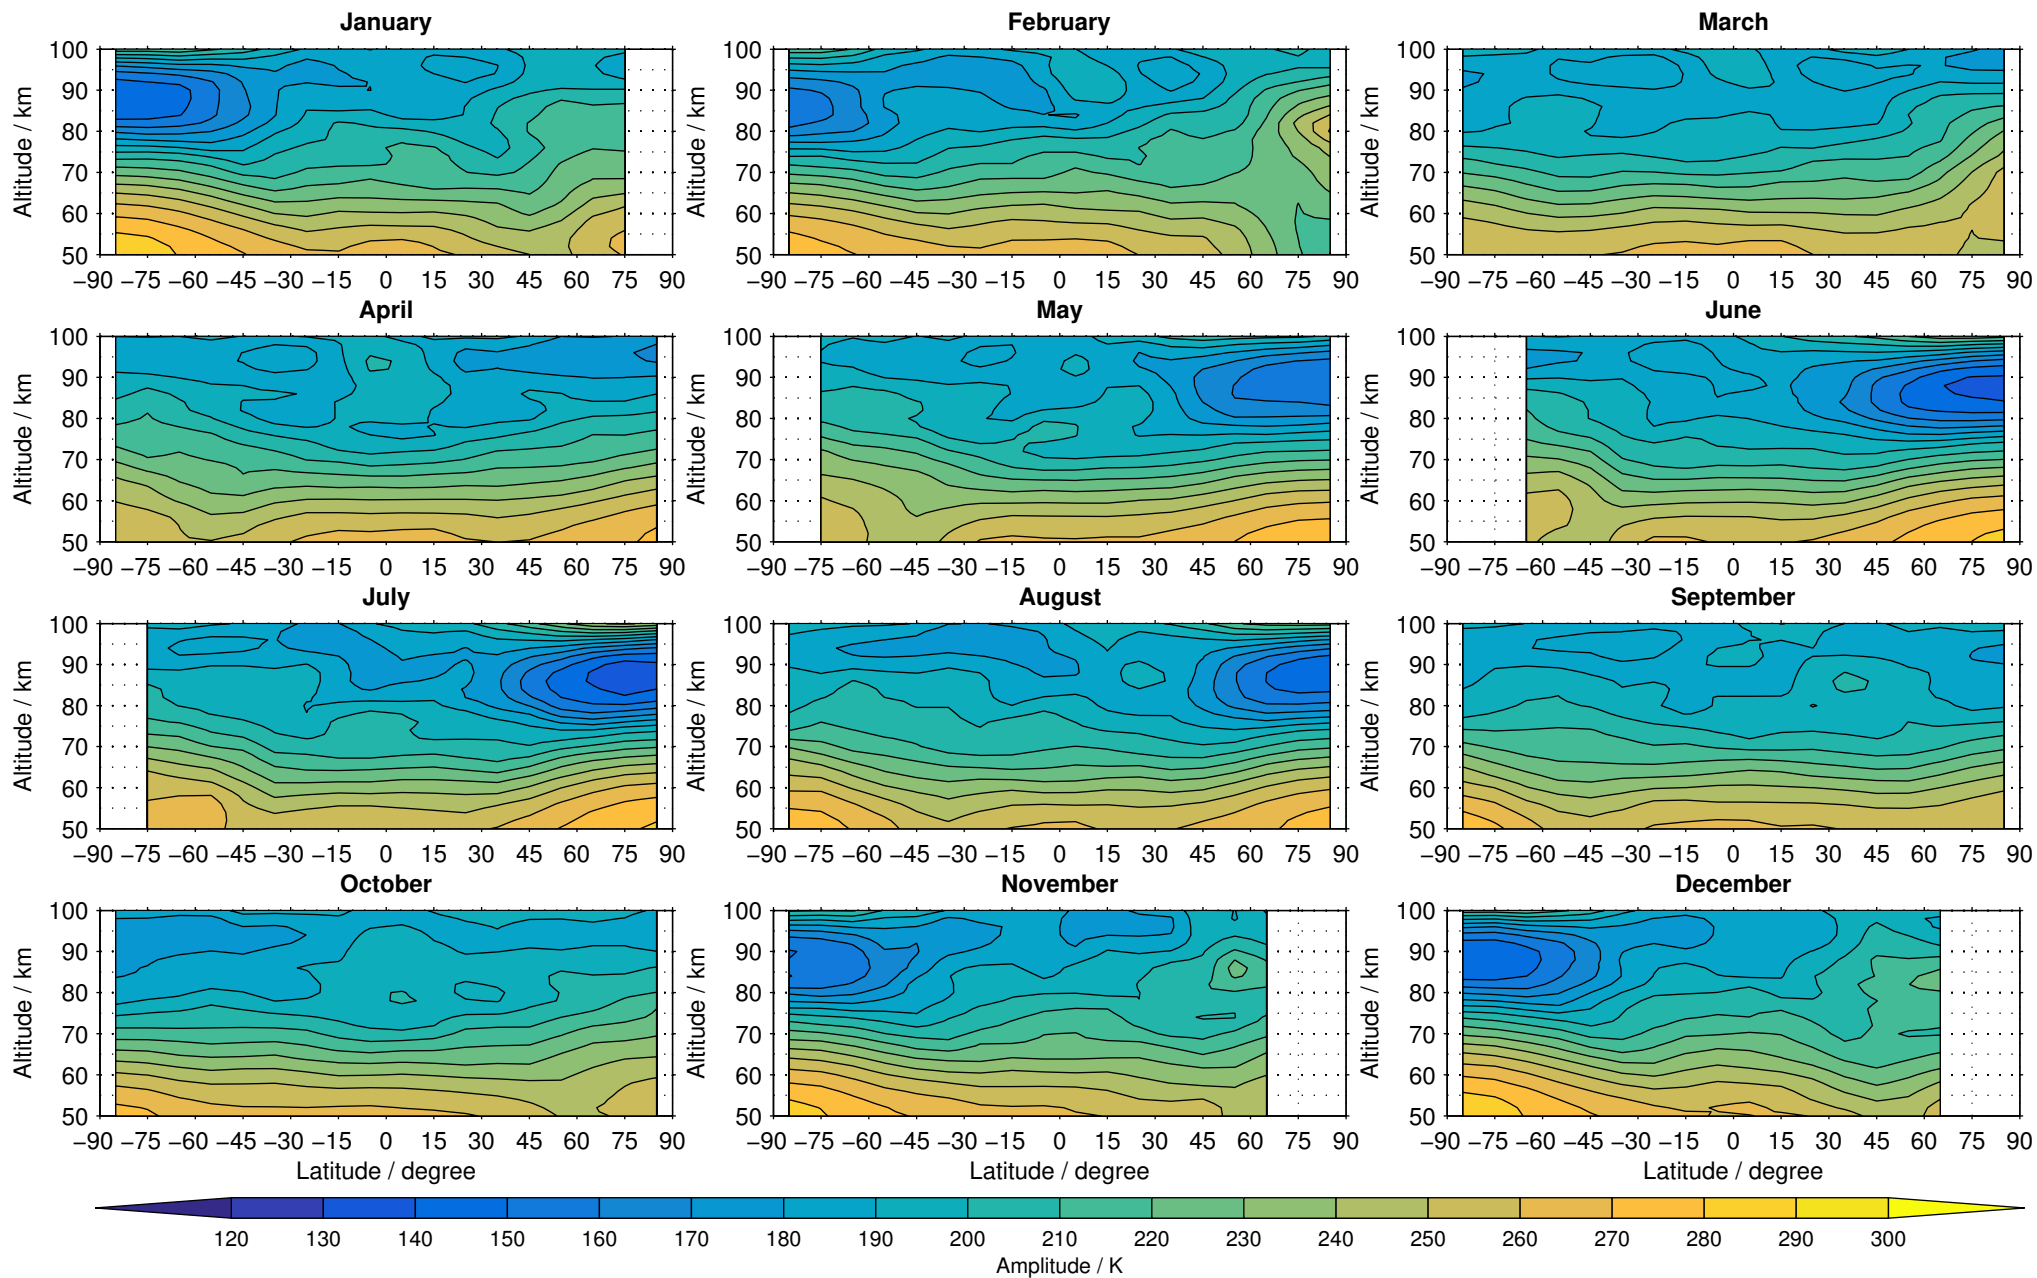

Envisat/MIPAS (IMKIAA) V5R v521 MA daytime temperature distribution for 2007

Creation Time:
11-04-2017
21:27:20 LT

Envisat/MIPAS (IMKIAA) V5R v521 MA daytime temperature distribution for 2008

Creation Time:
11-04-2017
21:27:21 LT

Envisat/MIPAS (IMKIAA) V5R v521 MA daytime temperature distribution for 2009

Creation Time:
11-04-2017
21:27:22 LT

Envisat/MIPAS (IMKIAA) V5R v521 MA daytime temperature distribution for 2010

Creation Time:
11-04-2017
21:27:23 LT