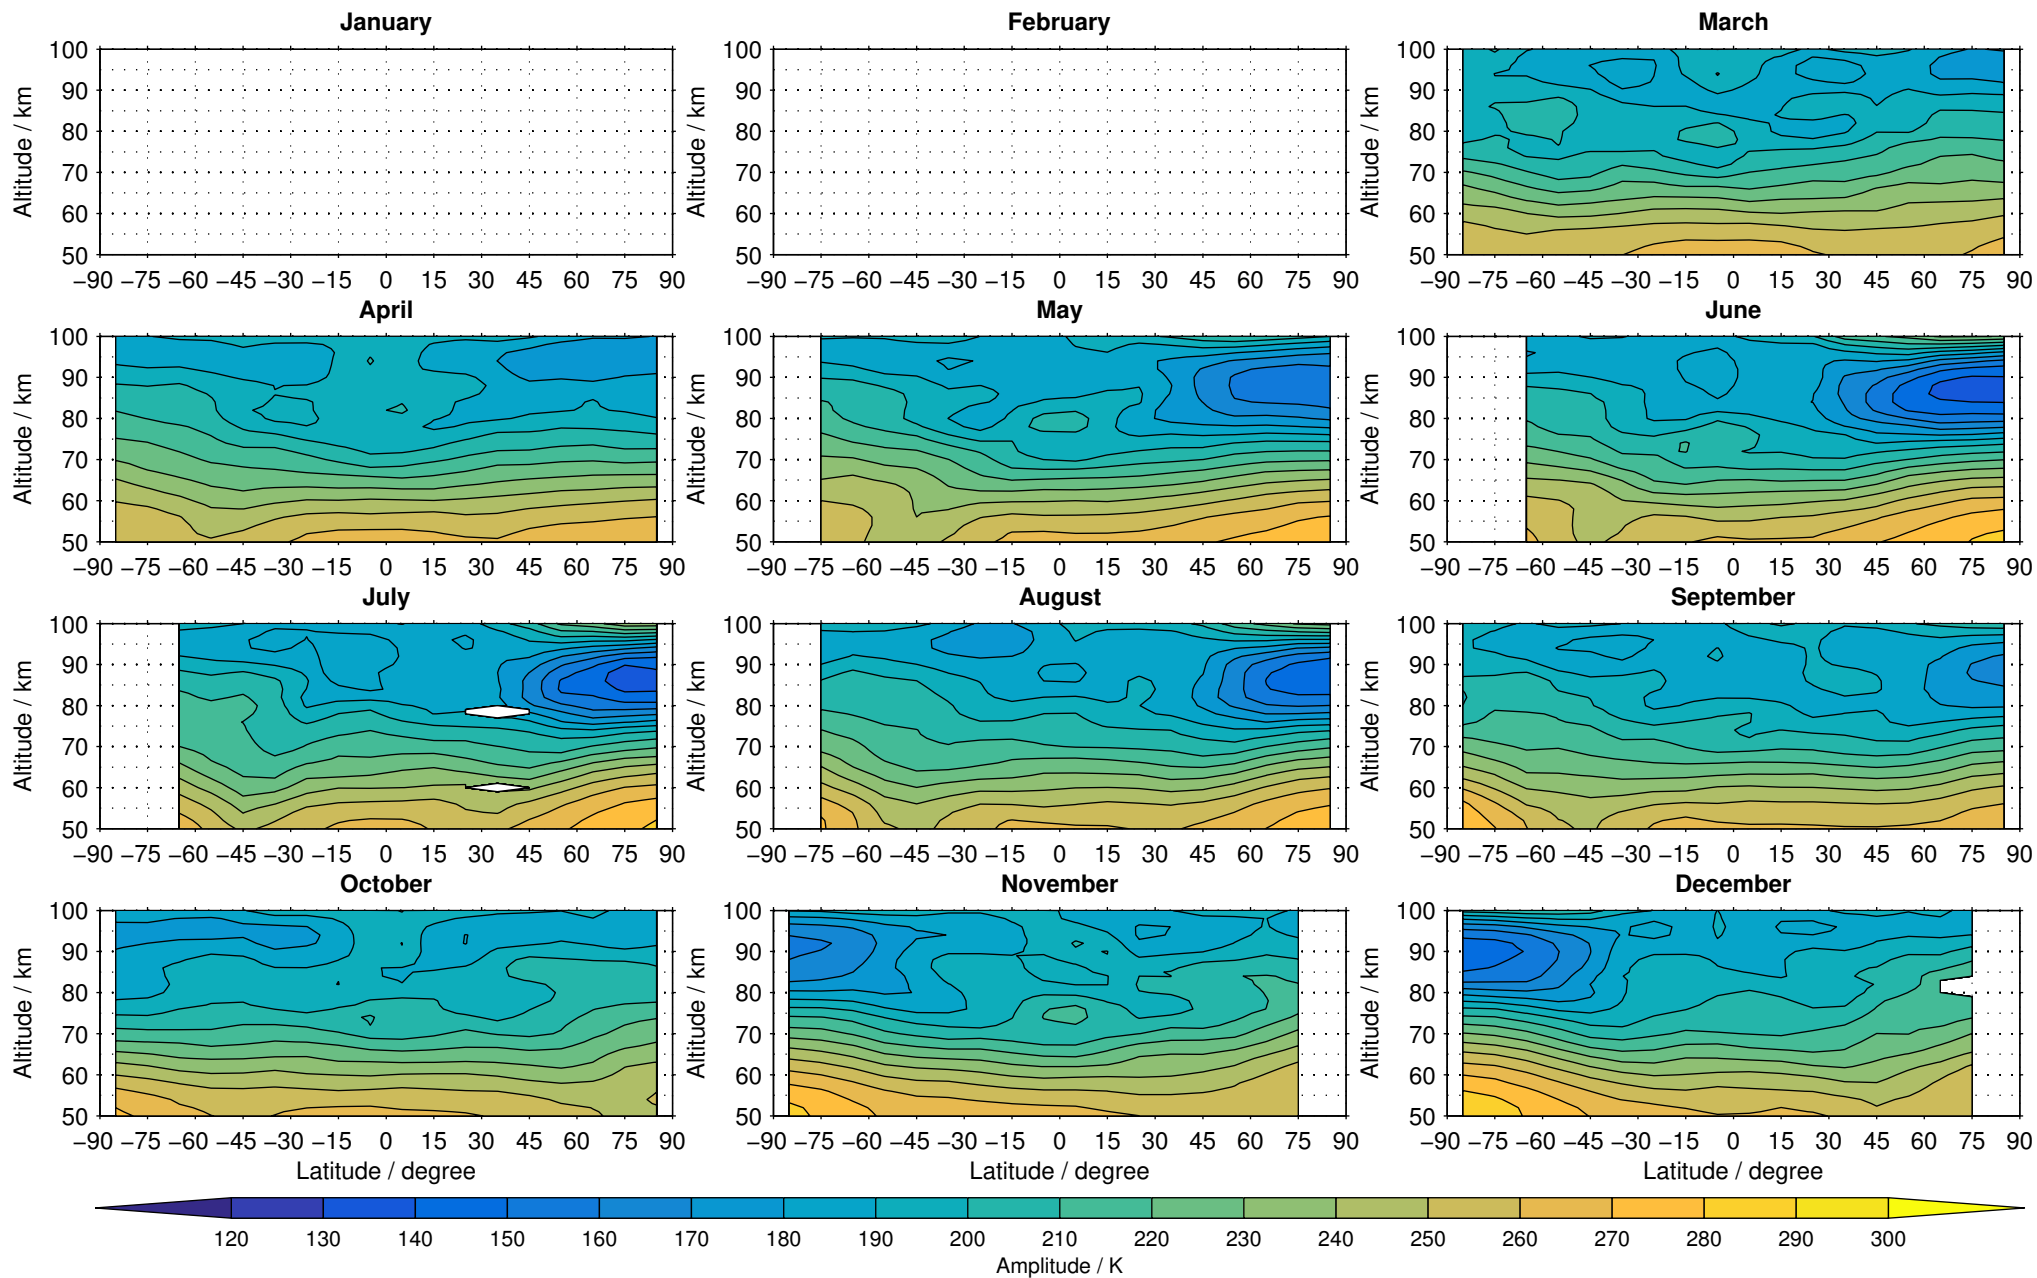

Envisat/MIPAS (IMKIAA) V5R v521 MA daytime temperature distribution for 2005

Creation Time:
11-04-2017
21:27:19 LT

Envisat/MIPAS (IMKIAA) V5R v521 MA daytime temperature distribution for 2006

Creation Time:
11-04-2017
21:27:19 LT

Envisat/MIPAS (IMKIAA) V5R v521 MA daytime temperature distribution for 2007

Creation Time:
11-04-2017
21:27:20 LT

Envisat/MIPAS (IMKIAA) V5R v521 MA daytime temperature distribution for 2008

Creation Time:
11-04-2017
21:27:21 LT