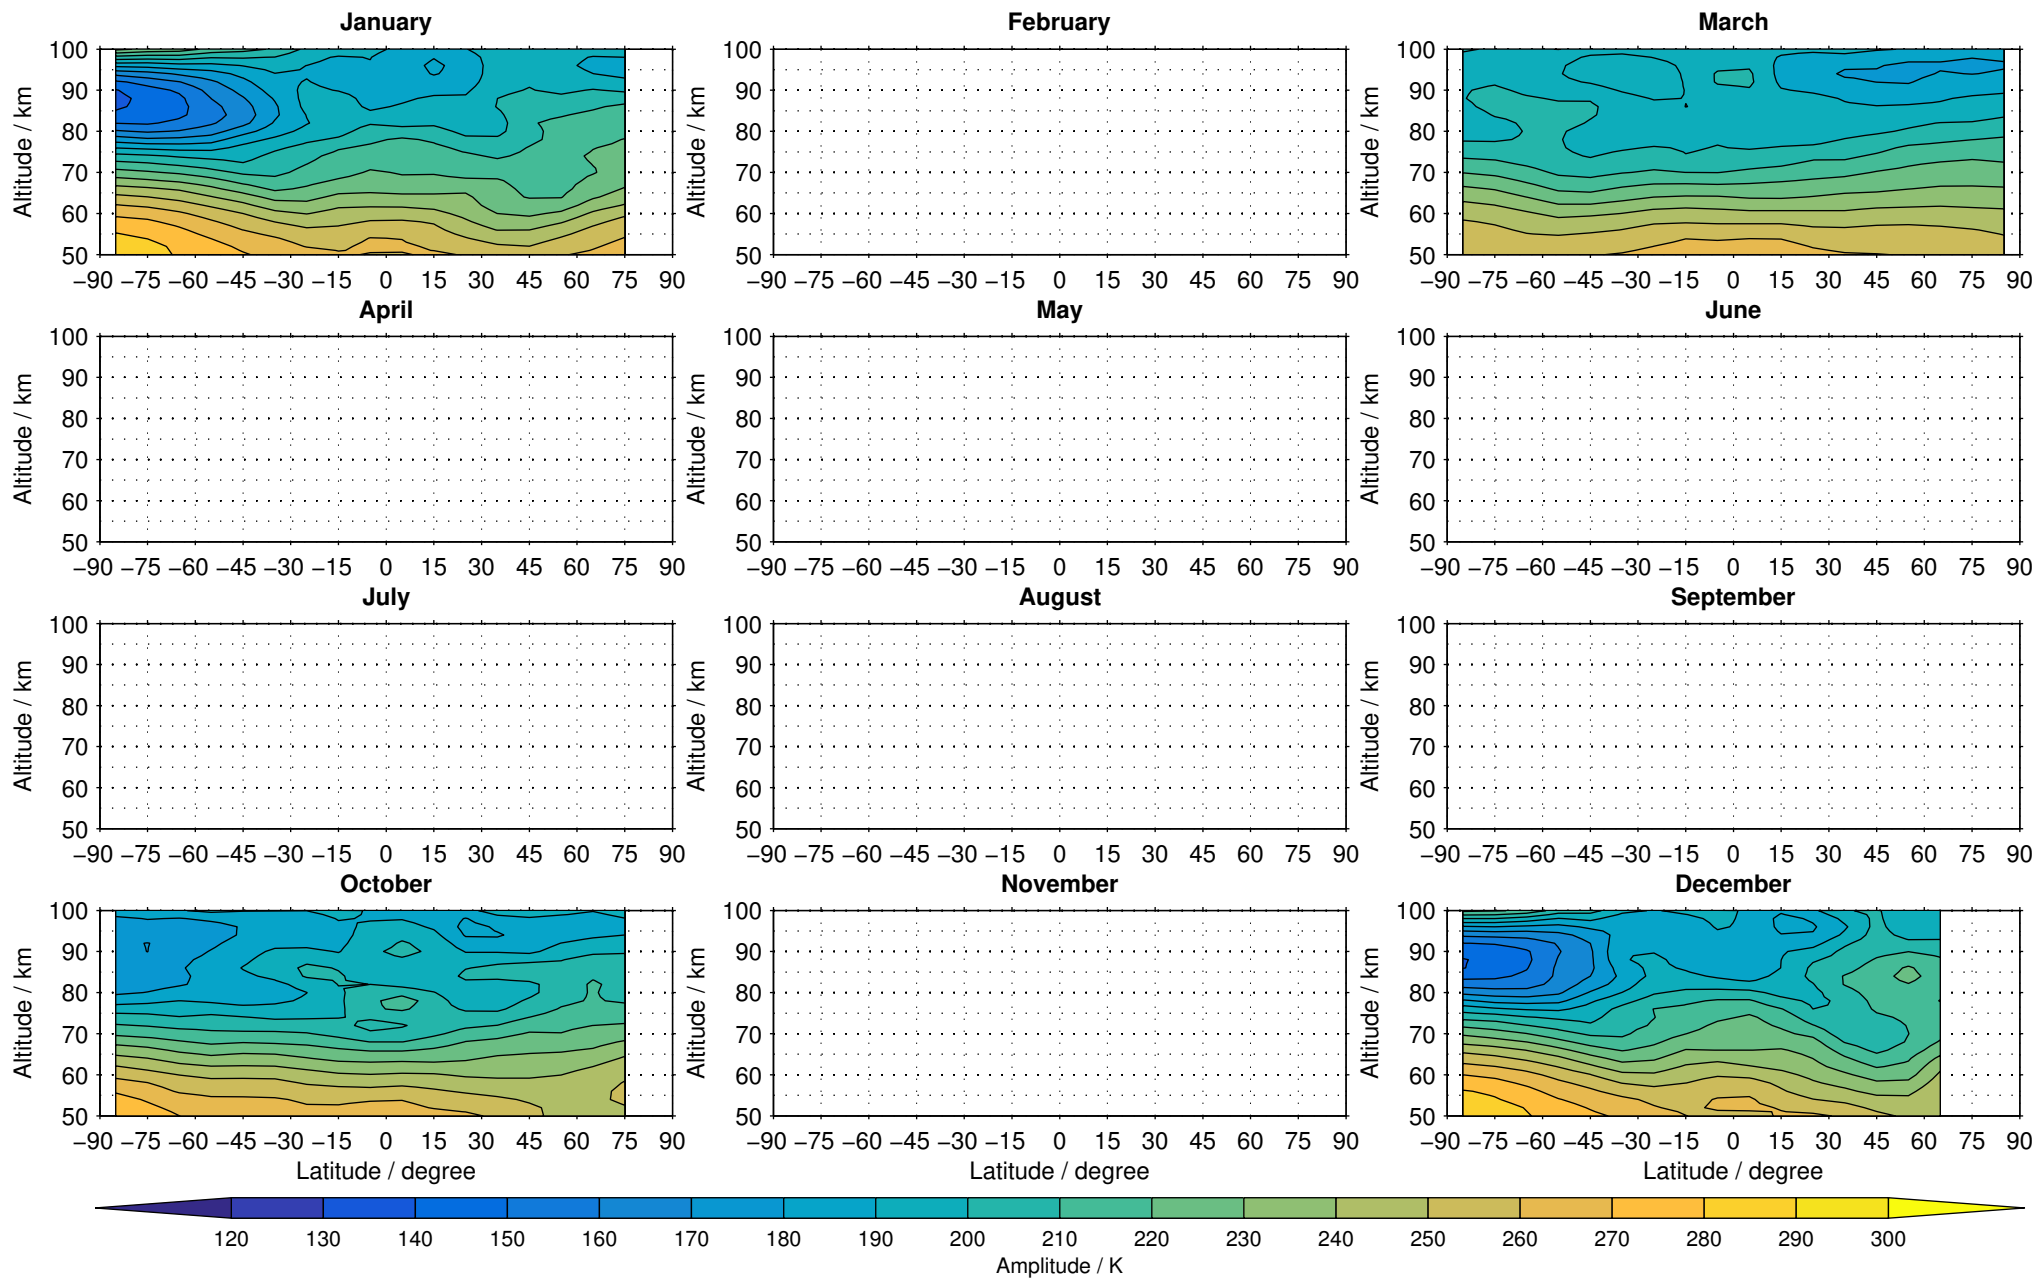

Envisat/MIPAS (IMKIAA) V5R v521 MA daytime temperature distribution for 2005

Creation Time:
11-04-2017
21:27:19 LT

Envisat/MIPAS (IMKIAA) V5R v521 MA daytime temperature distribution for 2006

Creation Time:
11-04-2017
21:27:19 LT

Envisat/MIPAS (IMKIAA) V5R v521 MA daytime temperature distribution for 2007

Creation Time:
11-04-2017
21:27:20 LT

Envisat/MIPAS (IMKIAA) V5R v521 MA daytime temperature distribution for 2008

Creation Time:
11-04-2017
21:27:21 LT

Envisat/MIPAS (IMKIAA) V5R v521 MA daytime temperature distribution for 2009

Creation Time:
11-04-2017
21:27:22 LT

Envisat/MIPAS (IMKIAA) V5R v521 MA daytime temperature distribution for 2010

Creation Time:
11-04-2017
21:27:23 LT