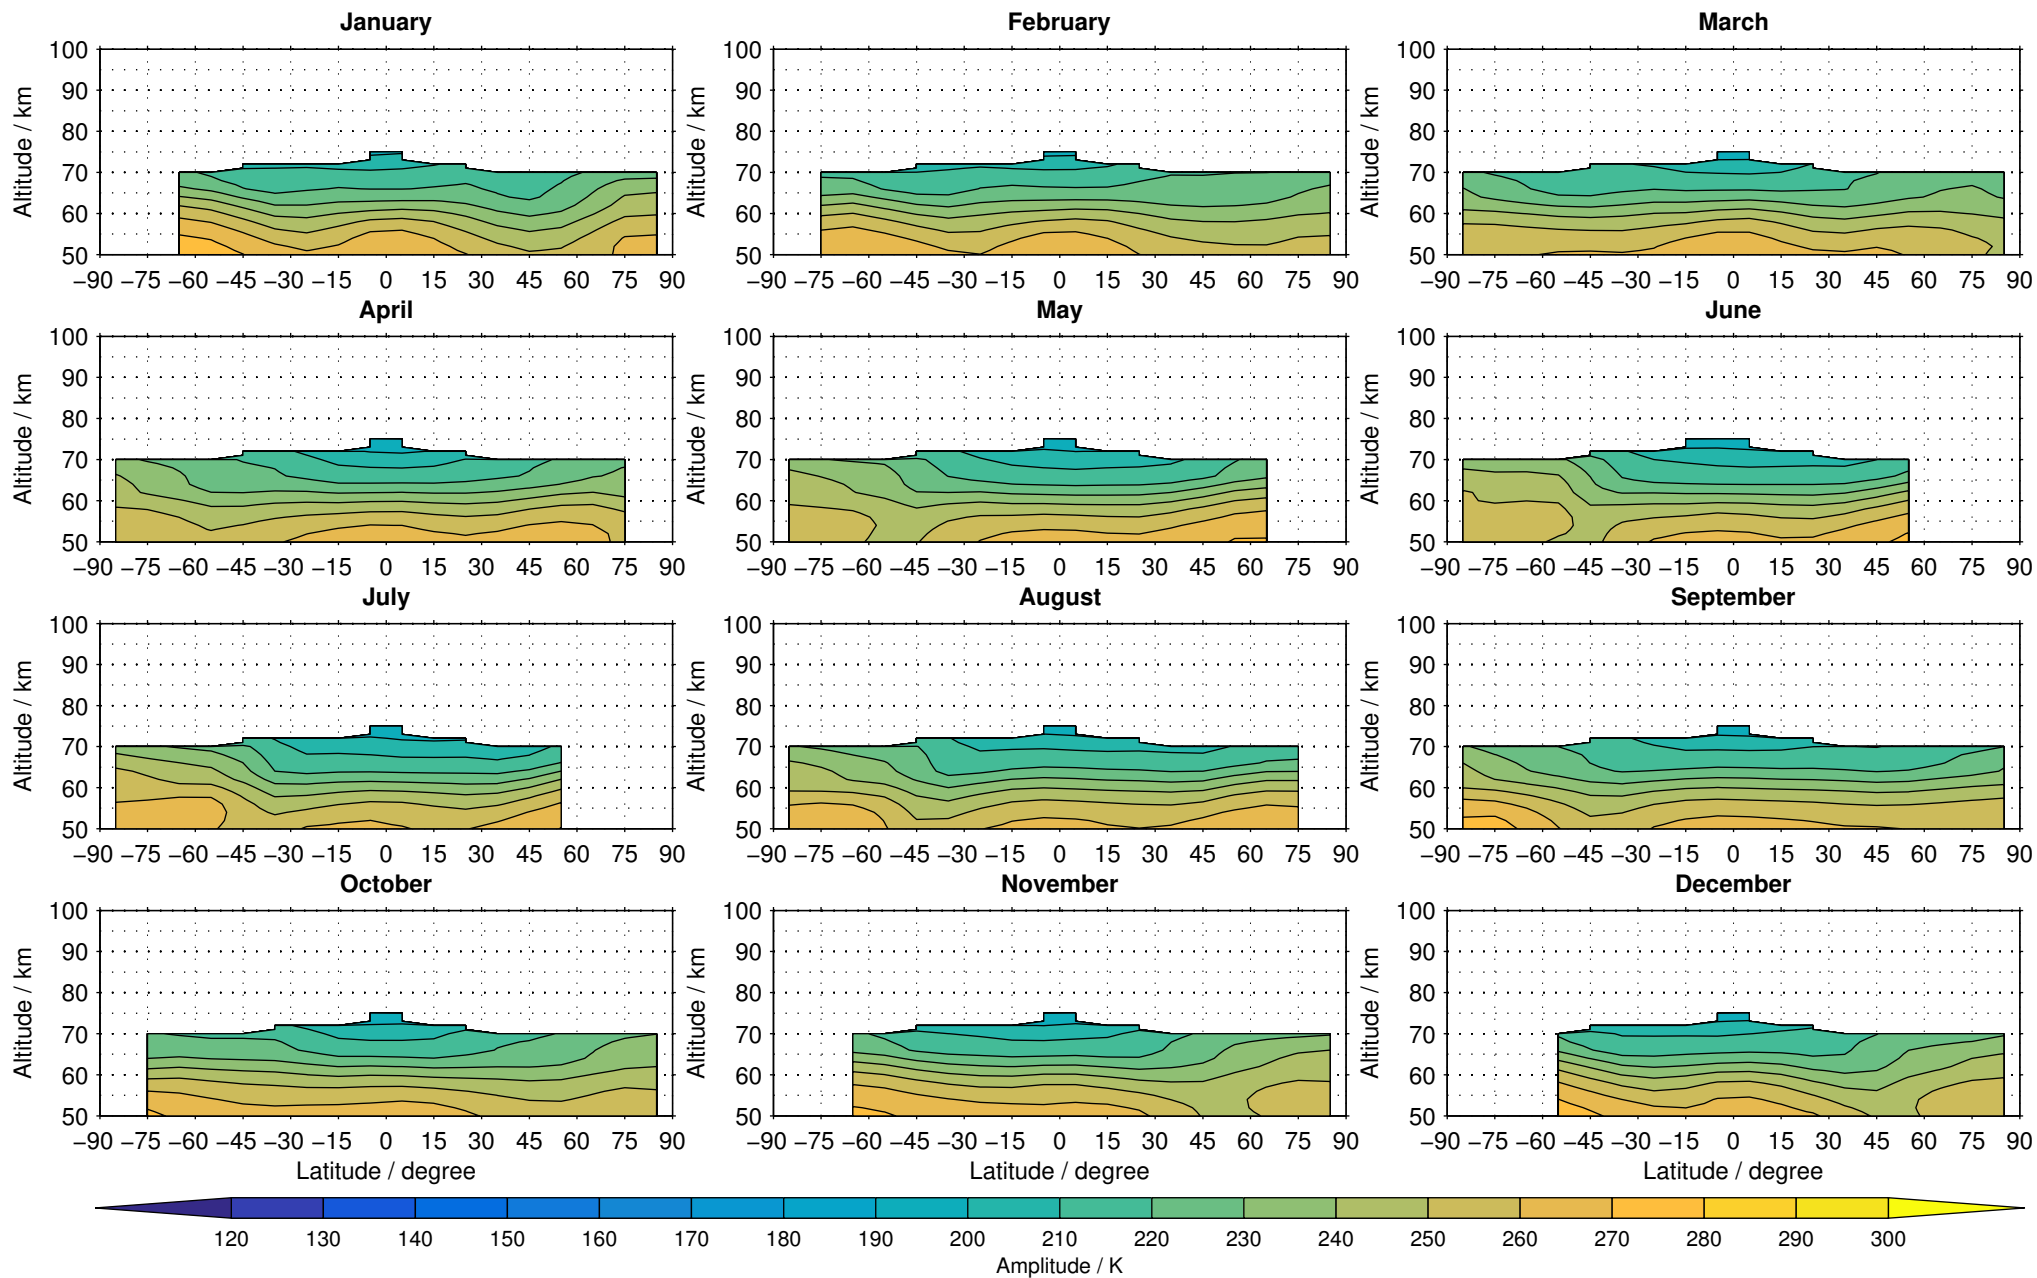

Envisat/MIPAS (IMKIAA) V5R v220/221 NOM nighttime temperature distribution for 2008

Creation Time:
11-04-2017
21:26:37 LT