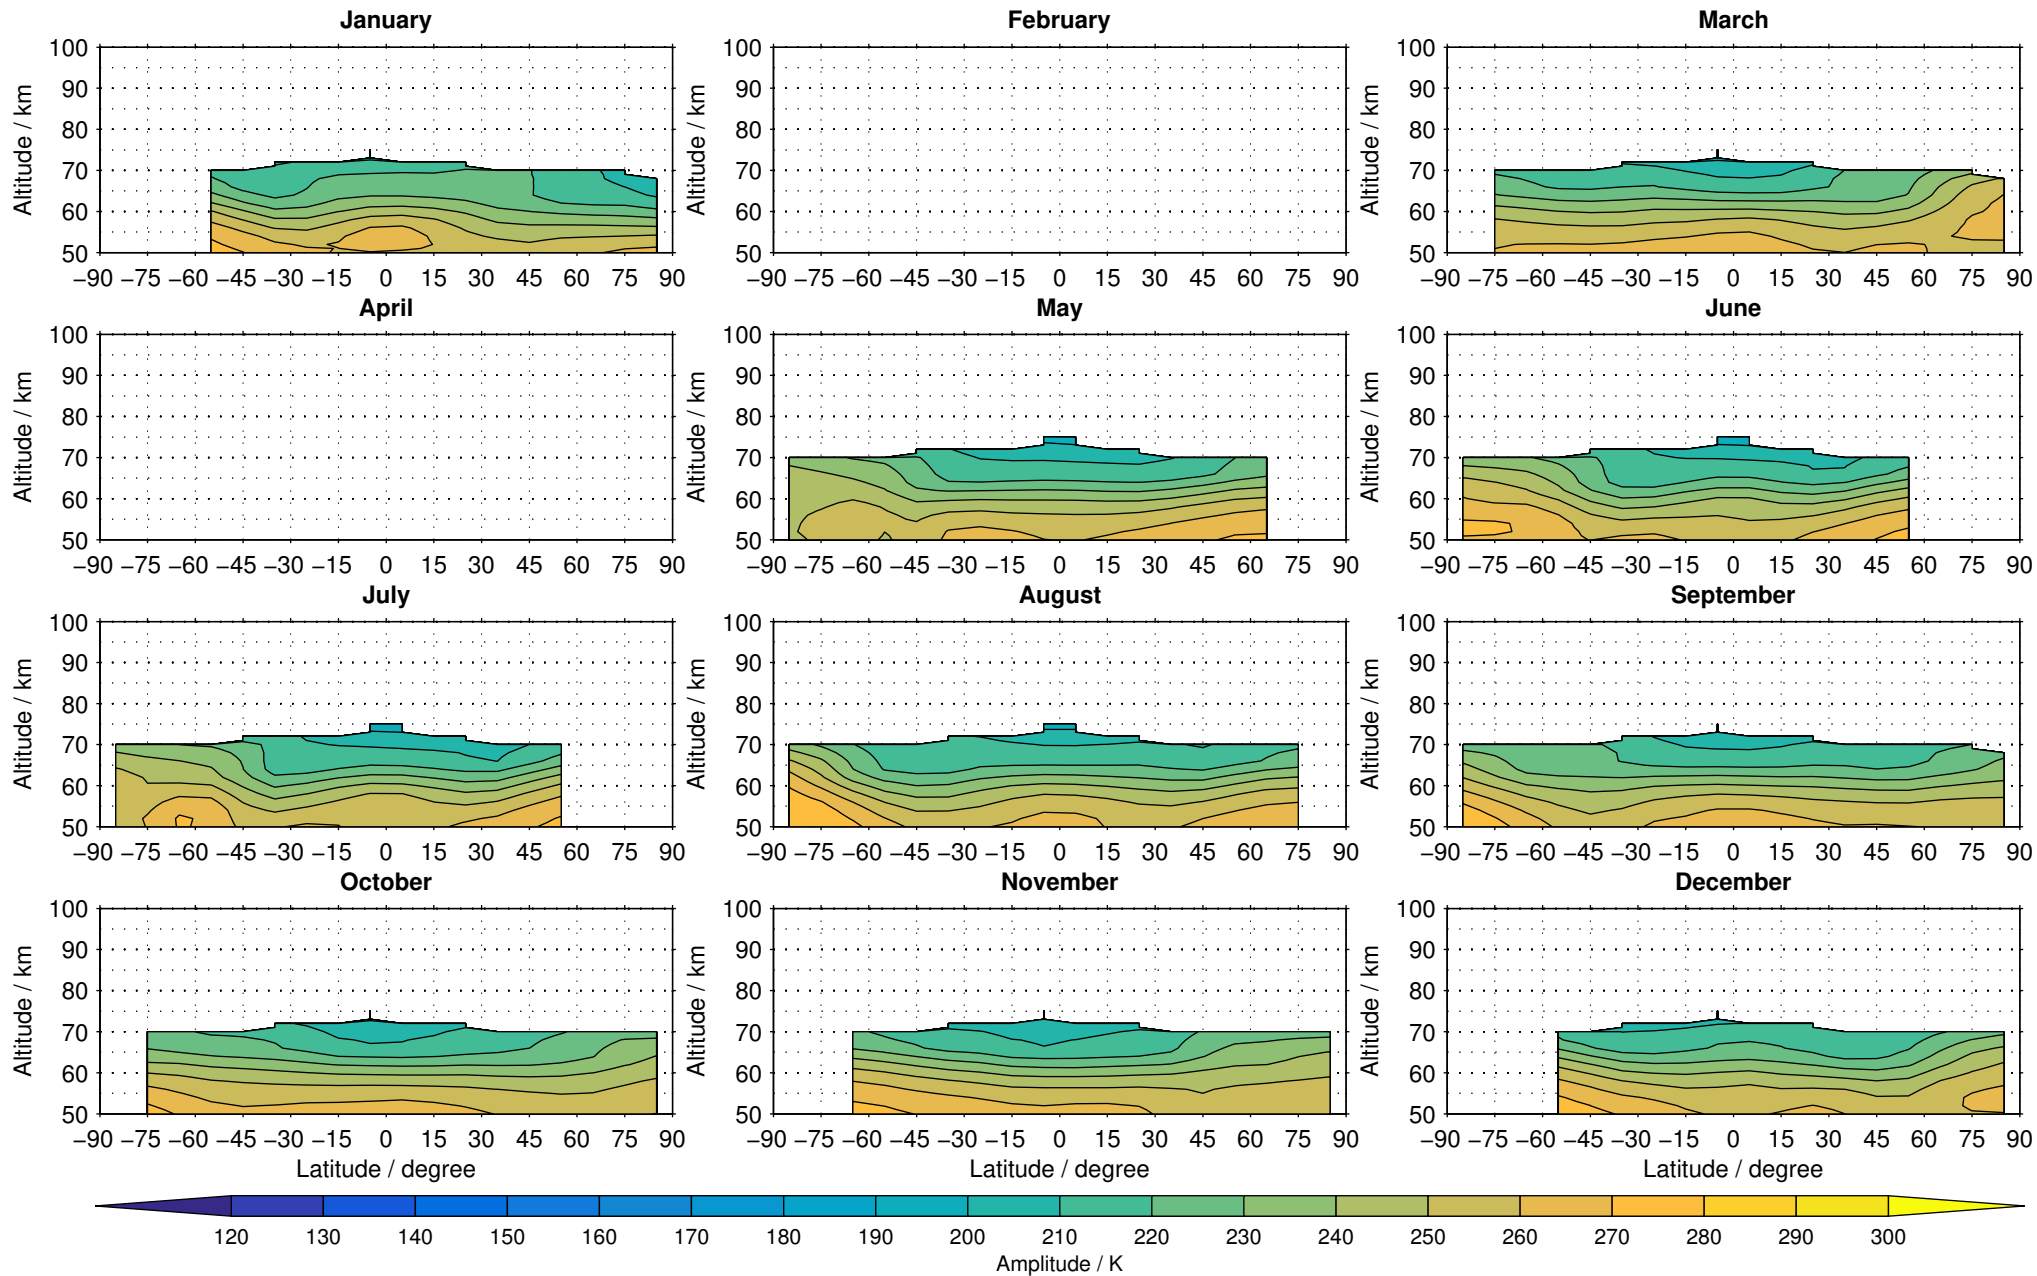

# Envisat/MIPAS (IMKIAA) V5R v220/221 NOM nighttime temperature distribution for 2005

Creation Time:  
11-04-2017  
21:26:34 LT

# Envisat/MIPAS (IMKIAA) V5R v220/221 NOM nighttime temperature distribution for 2006

Creation Time:  
11-04-2017  
21:26:35 LT