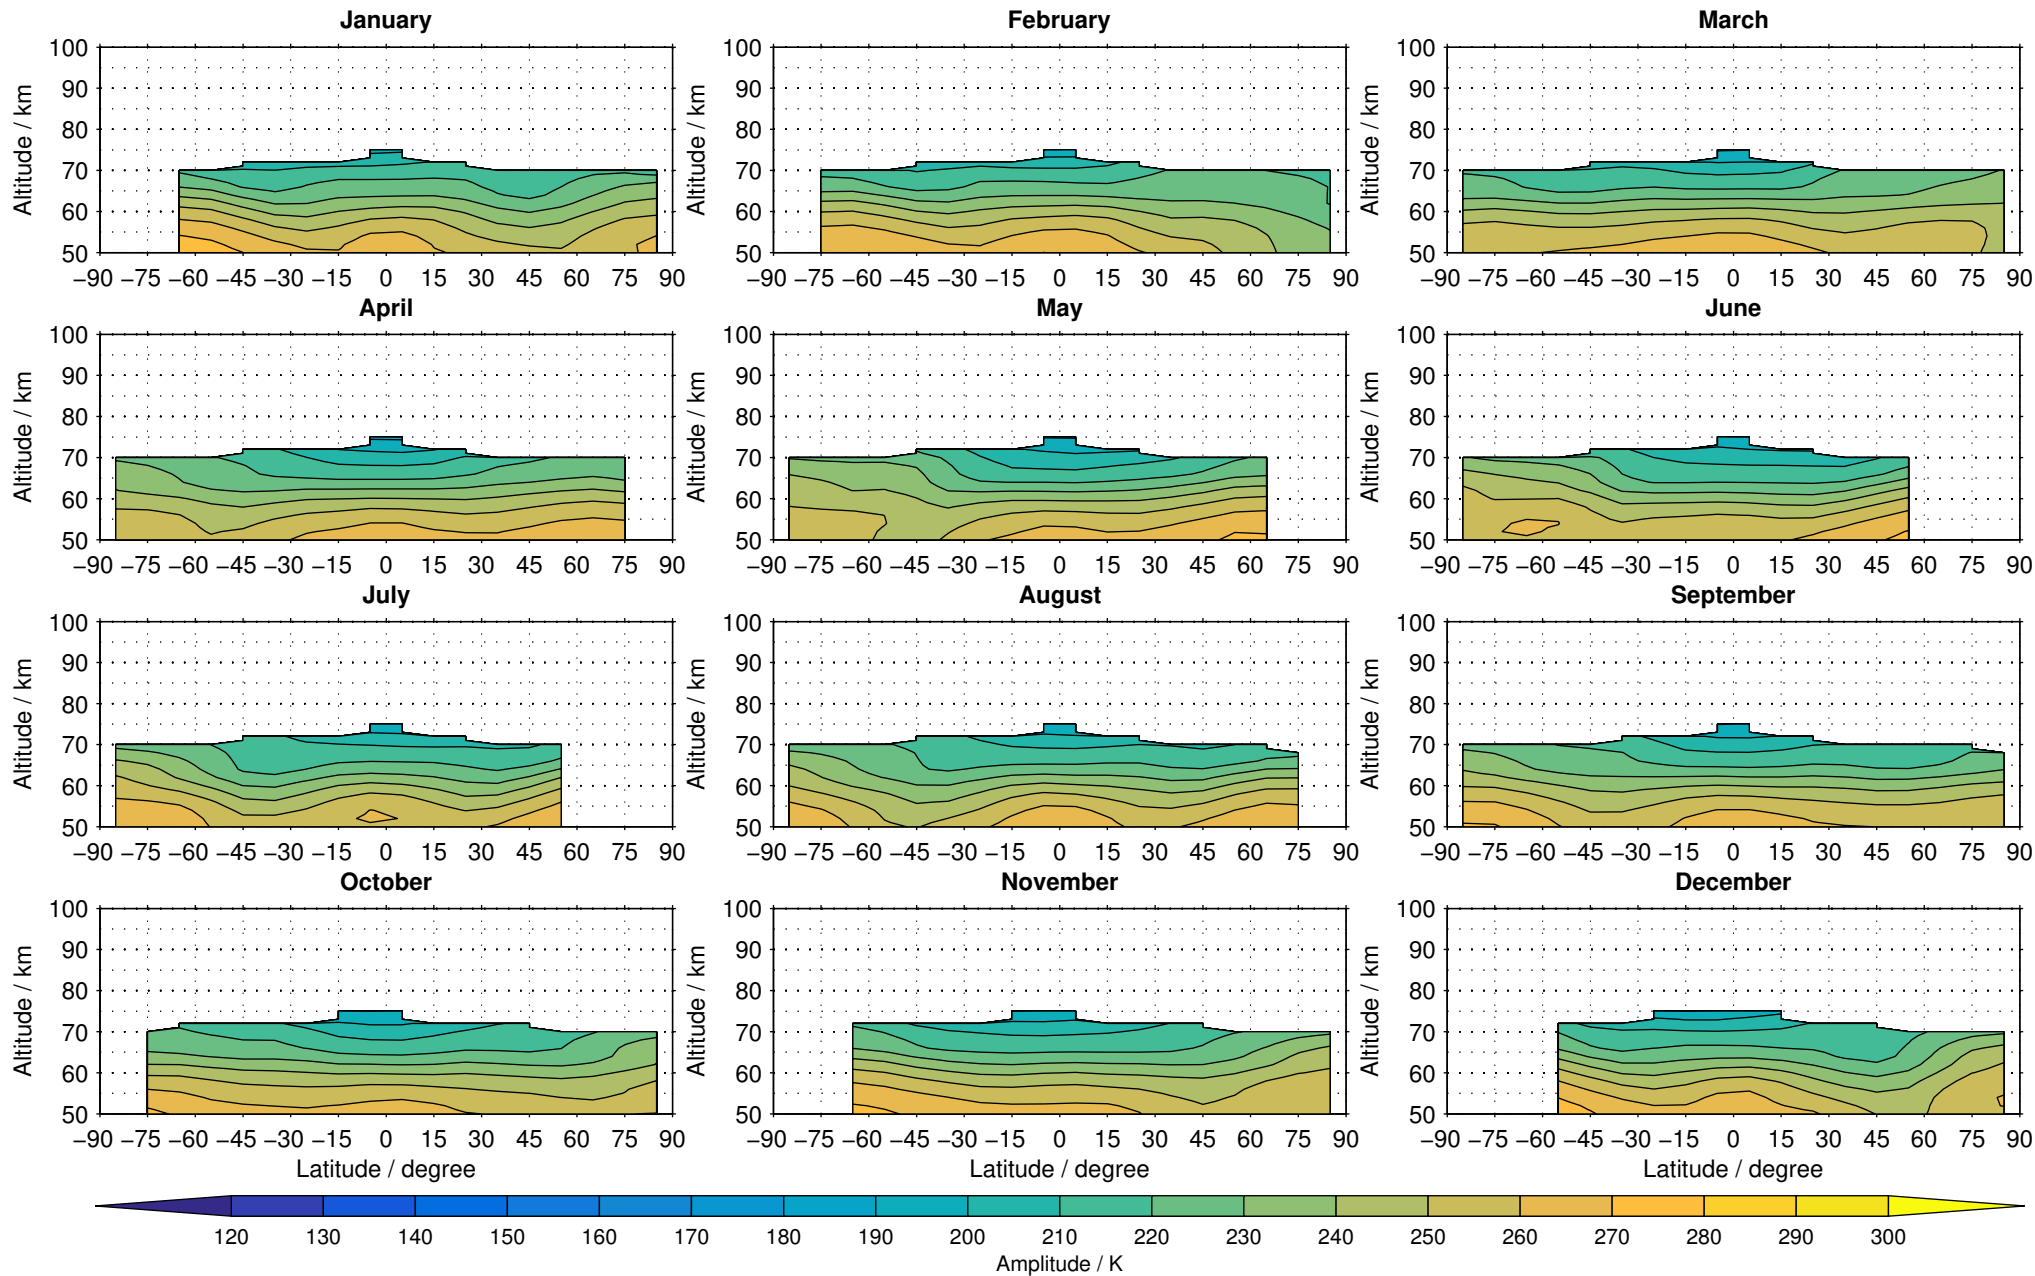

Envisat/MIPAS (IMKIAA) V5R v220/221 NOM nighttime temperature distribution for 2010

Creation Time:
11-04-2017
21:26:39 LT