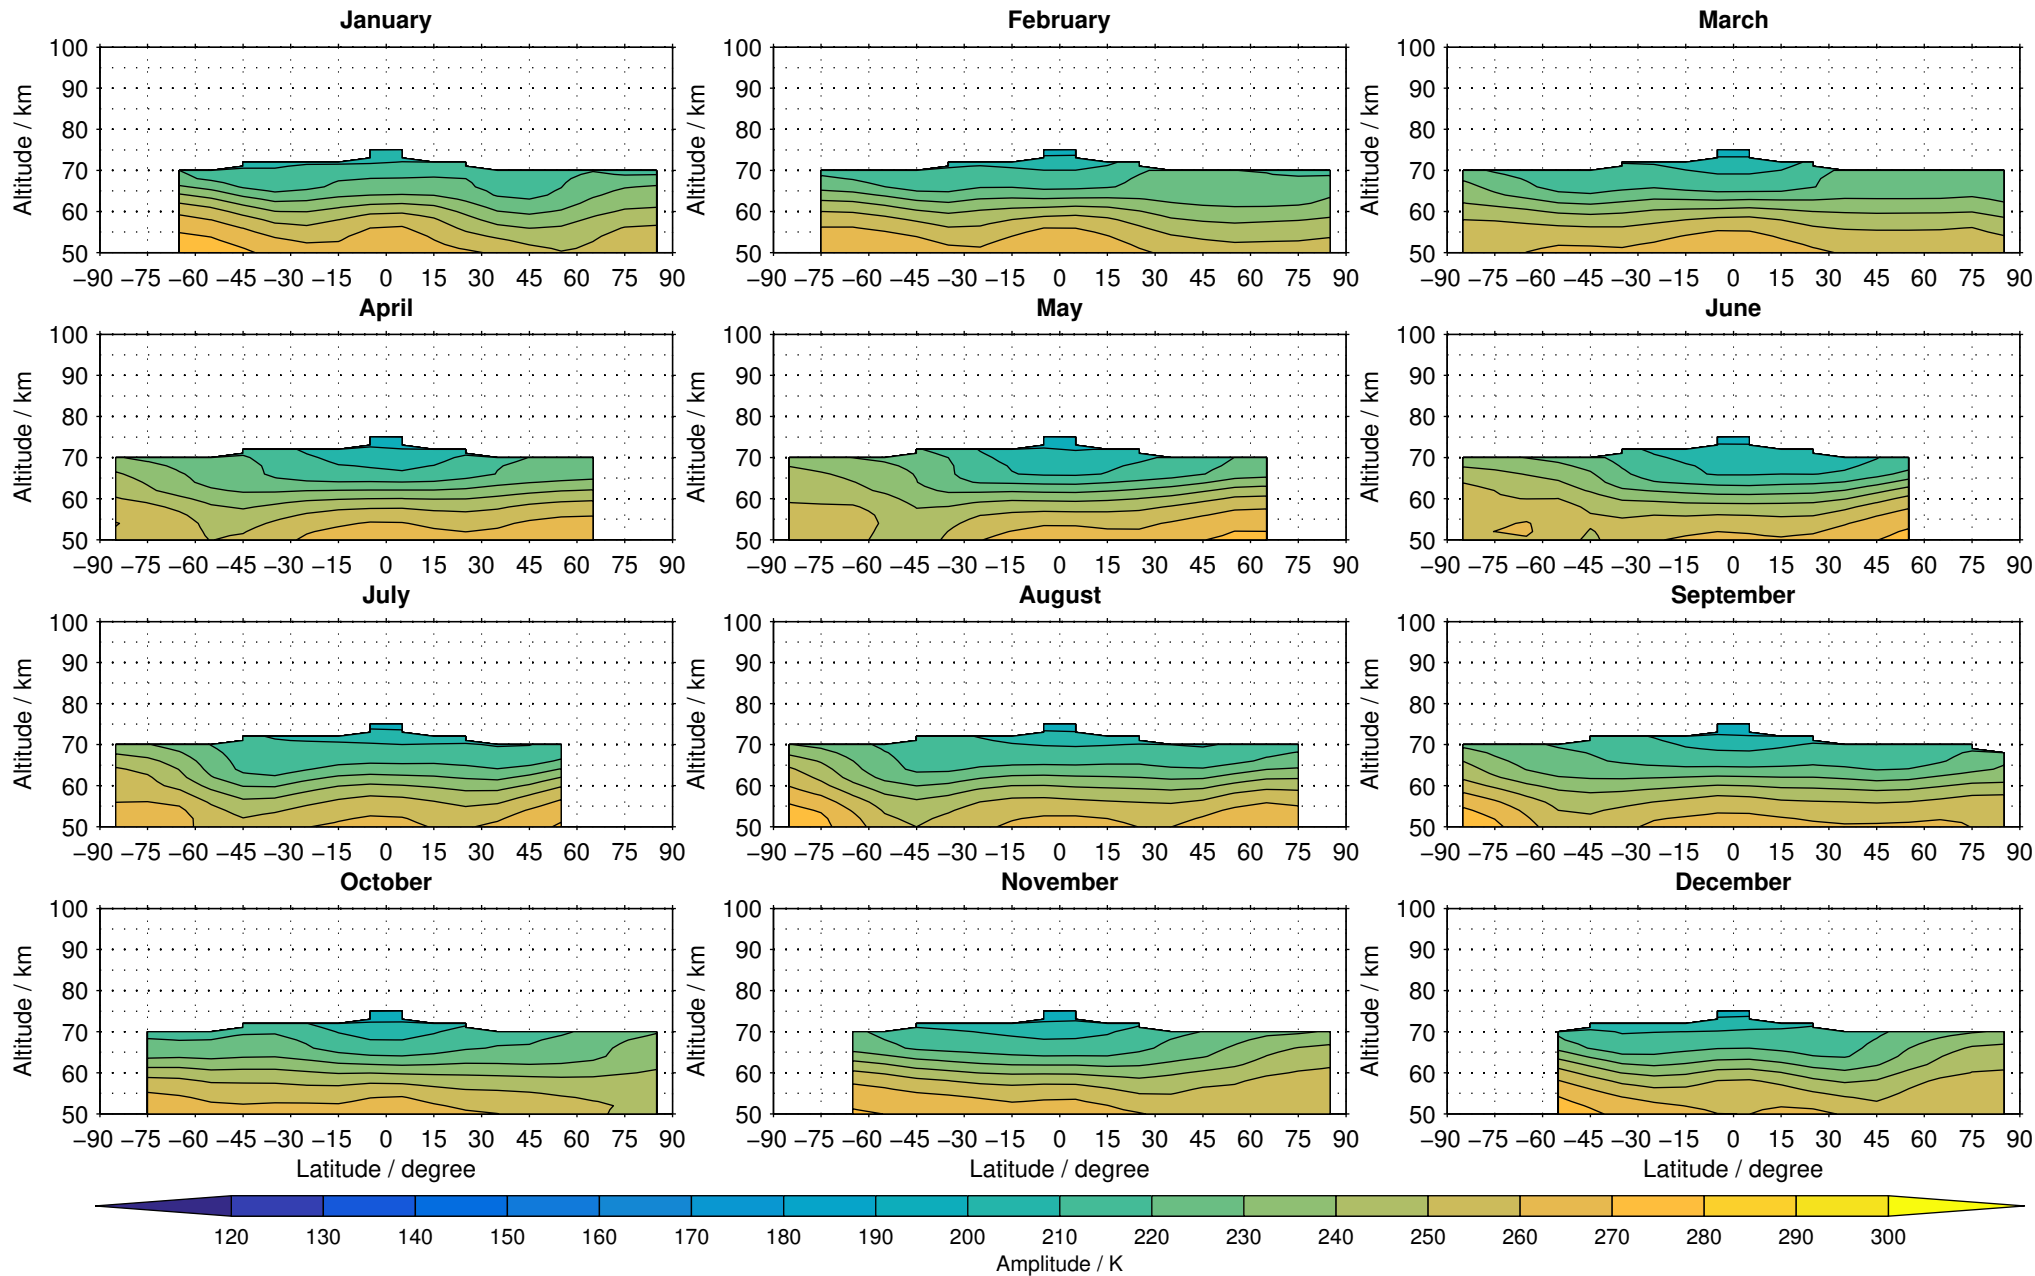

Envisat/MIPAS (IMKIAA) V5R v220/221 NOM nighttime temperature distribution for 2007

Creation Time:
11-04-2017
21:26:36 LT