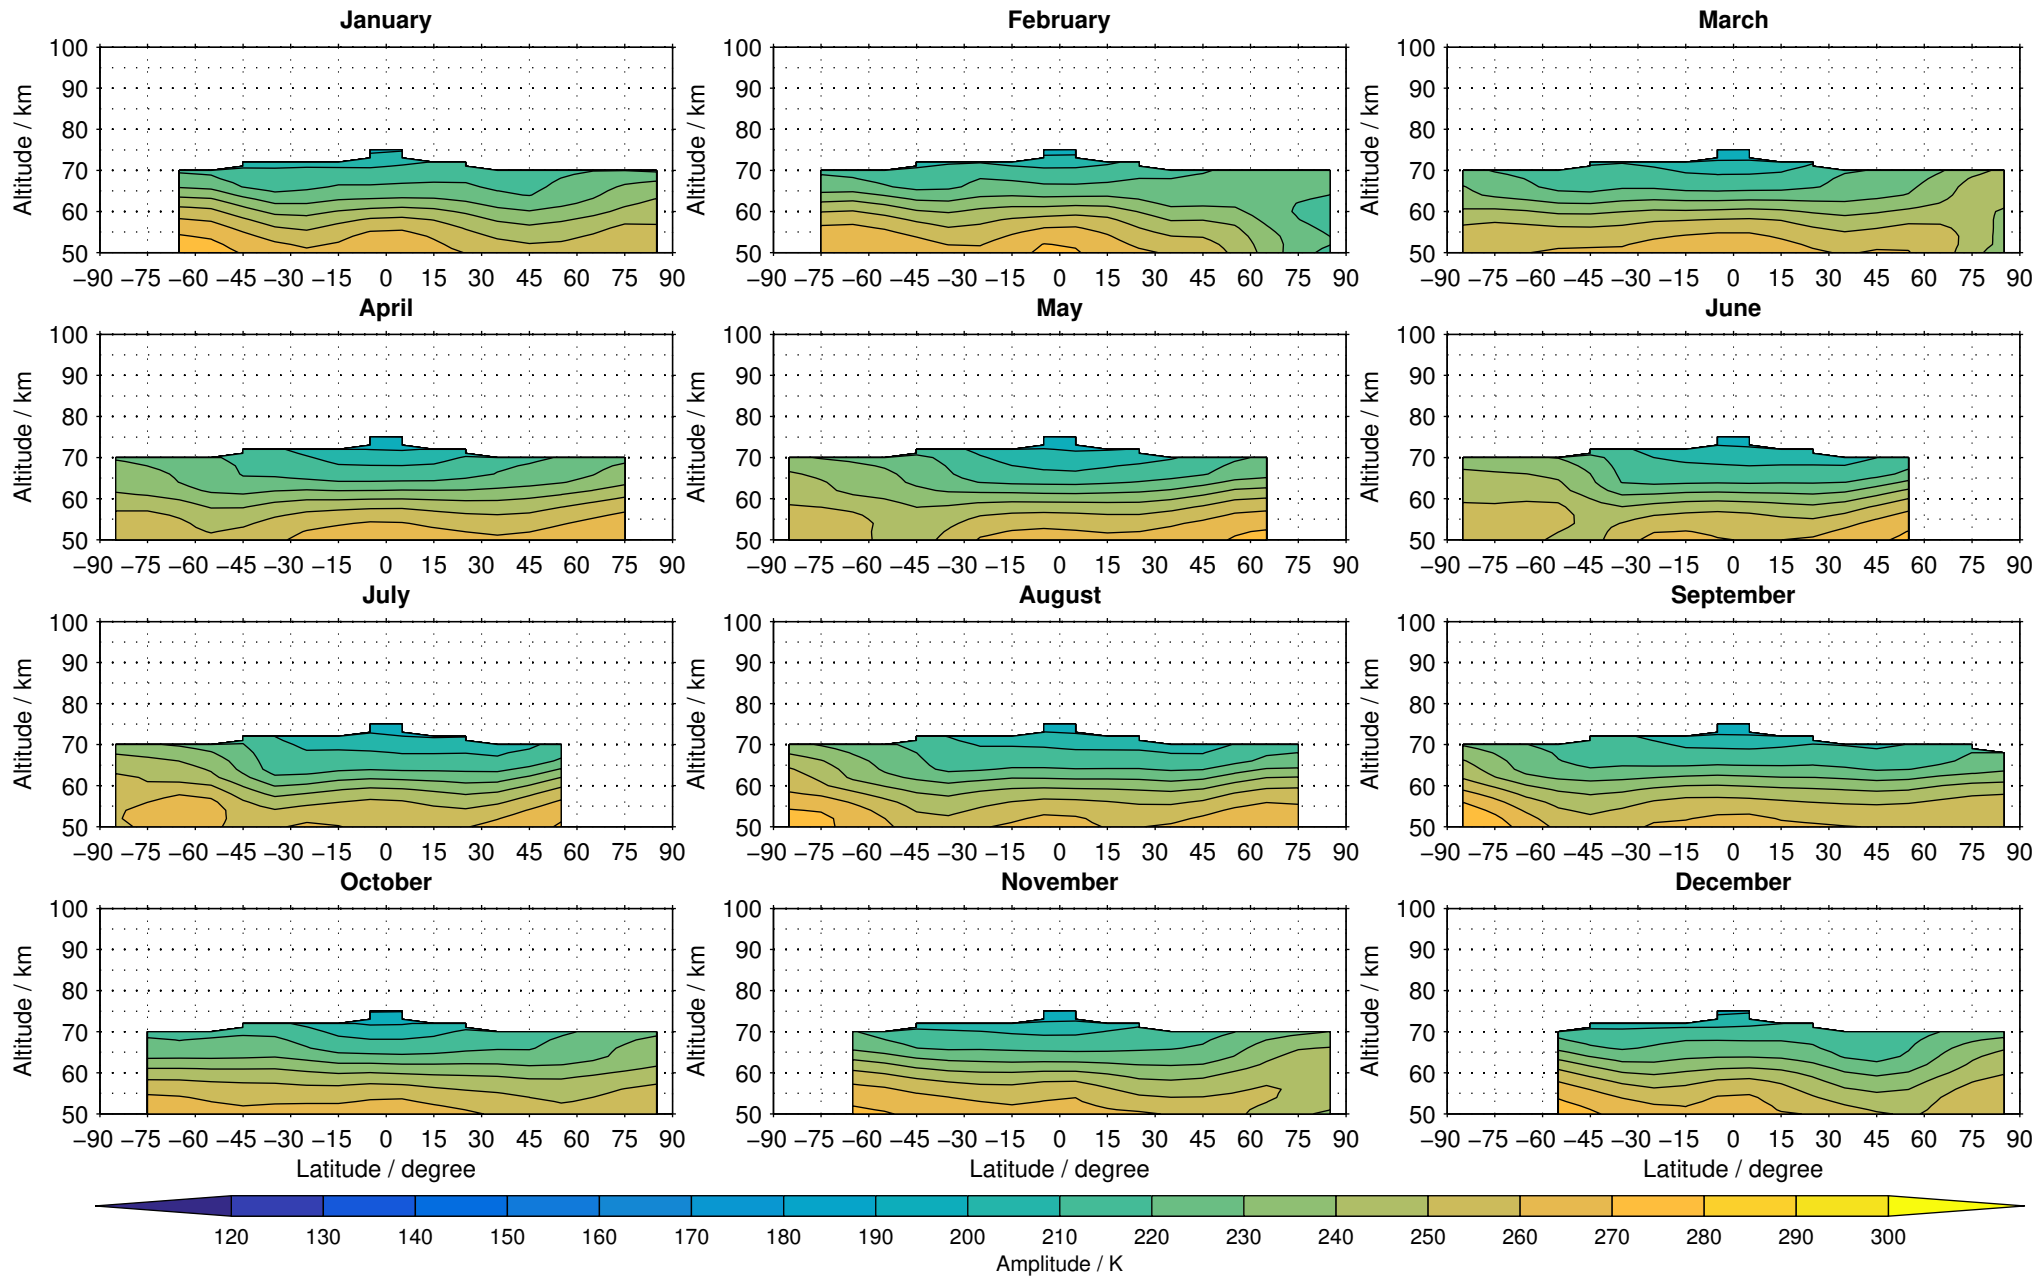

Envisat/MIPAS (IMKIAA) V5R v220/221 NOM nighttime temperature distribution for 2009

Creation Time:
11-04-2017
21:26:38 LT