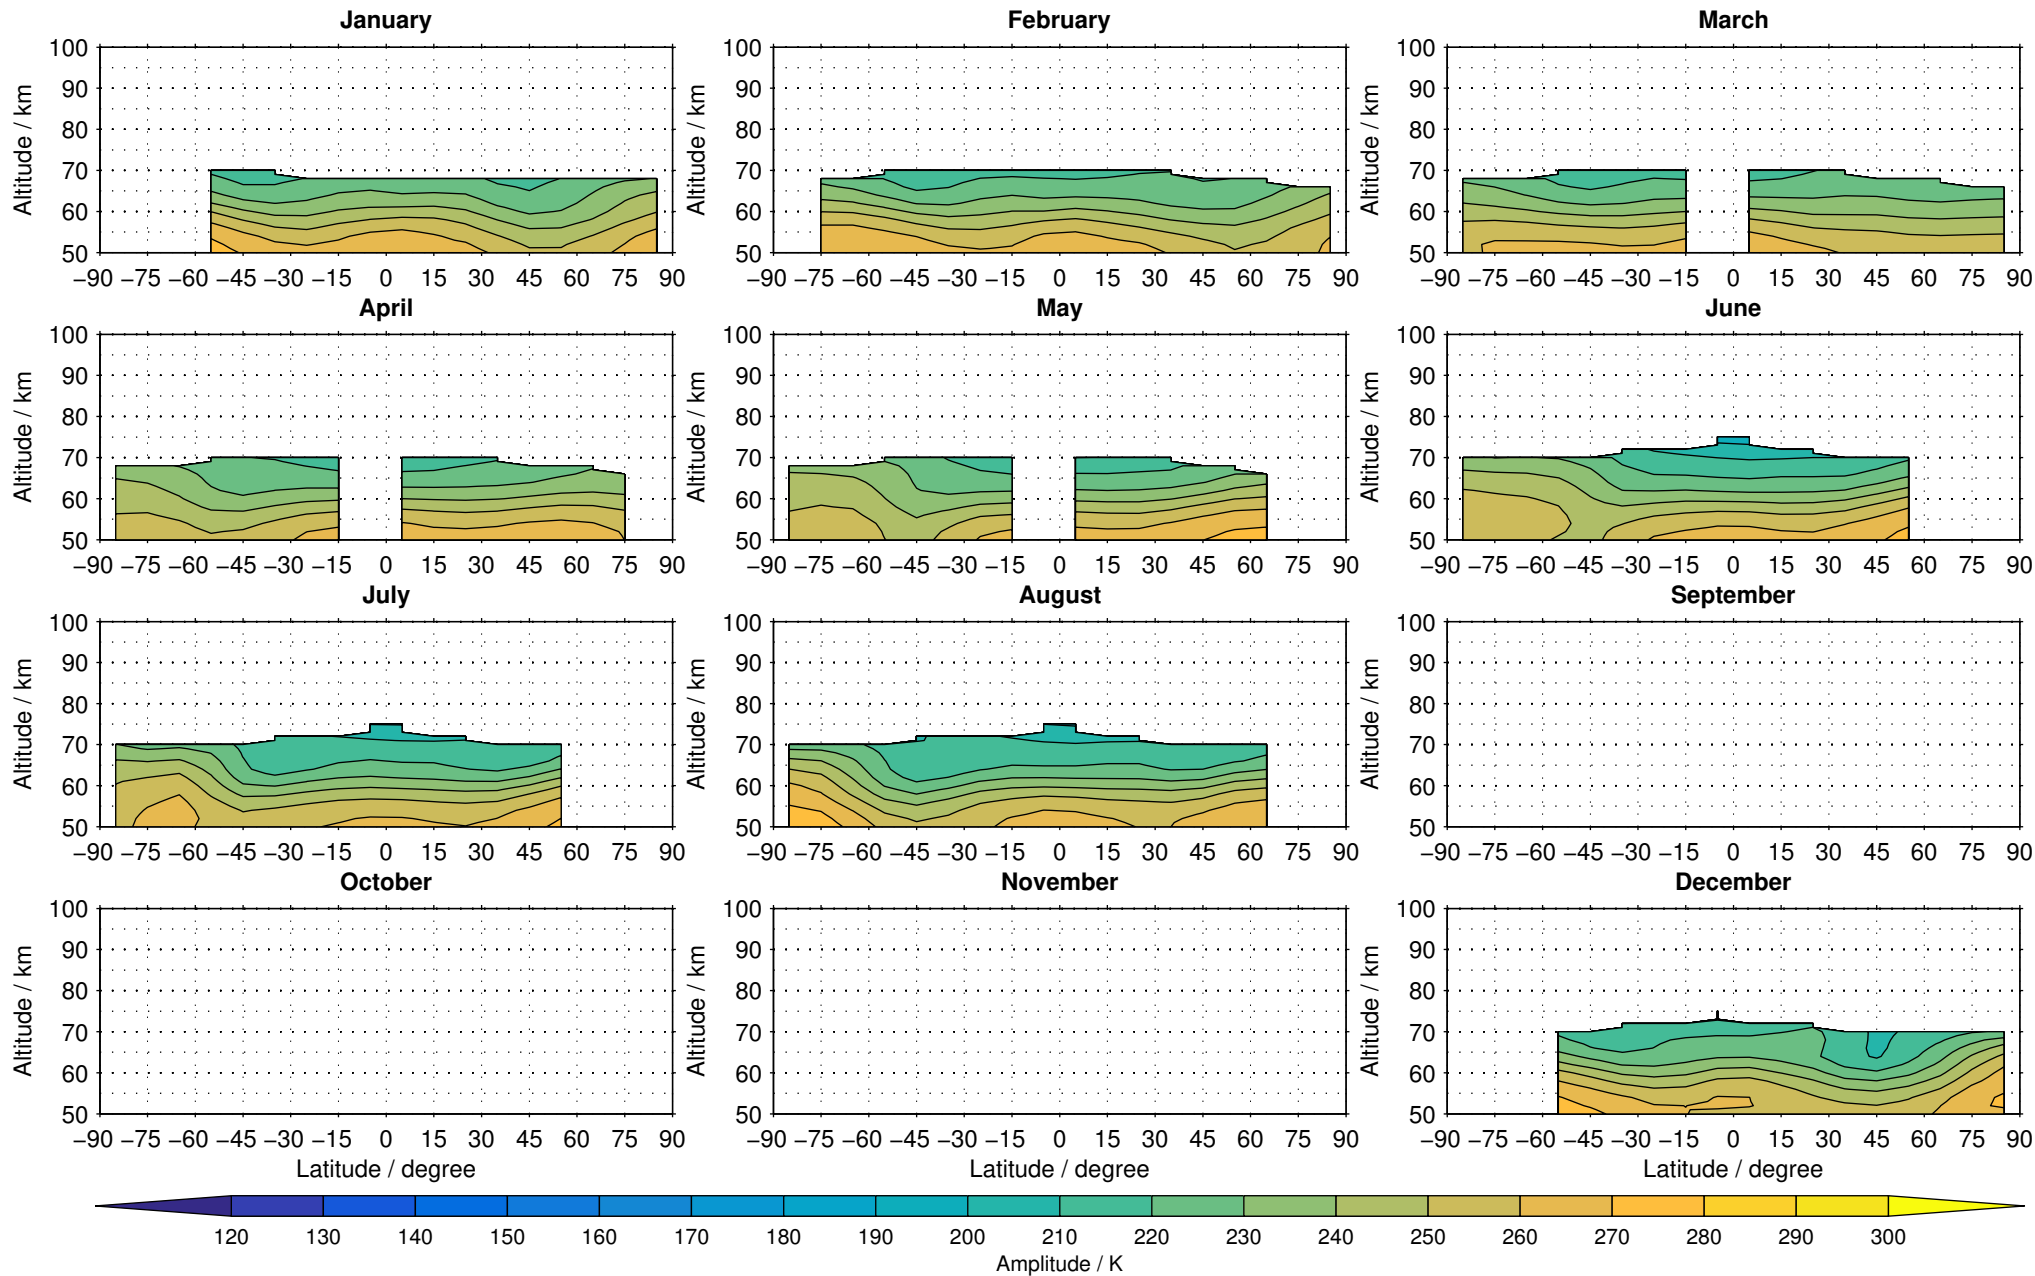

# Envisat/MIPAS (IMKIAA) V5R v220/221 NOM nighttime temperature distribution for 2005

Creation Time:  
11-04-2017  
21:26:34 LT

# Envisat/MIPAS (IMKIAA) V5R v220/221 NOM nighttime temperature distribution for 2006

Creation Time:  
11-04-2017  
21:26:35 LT