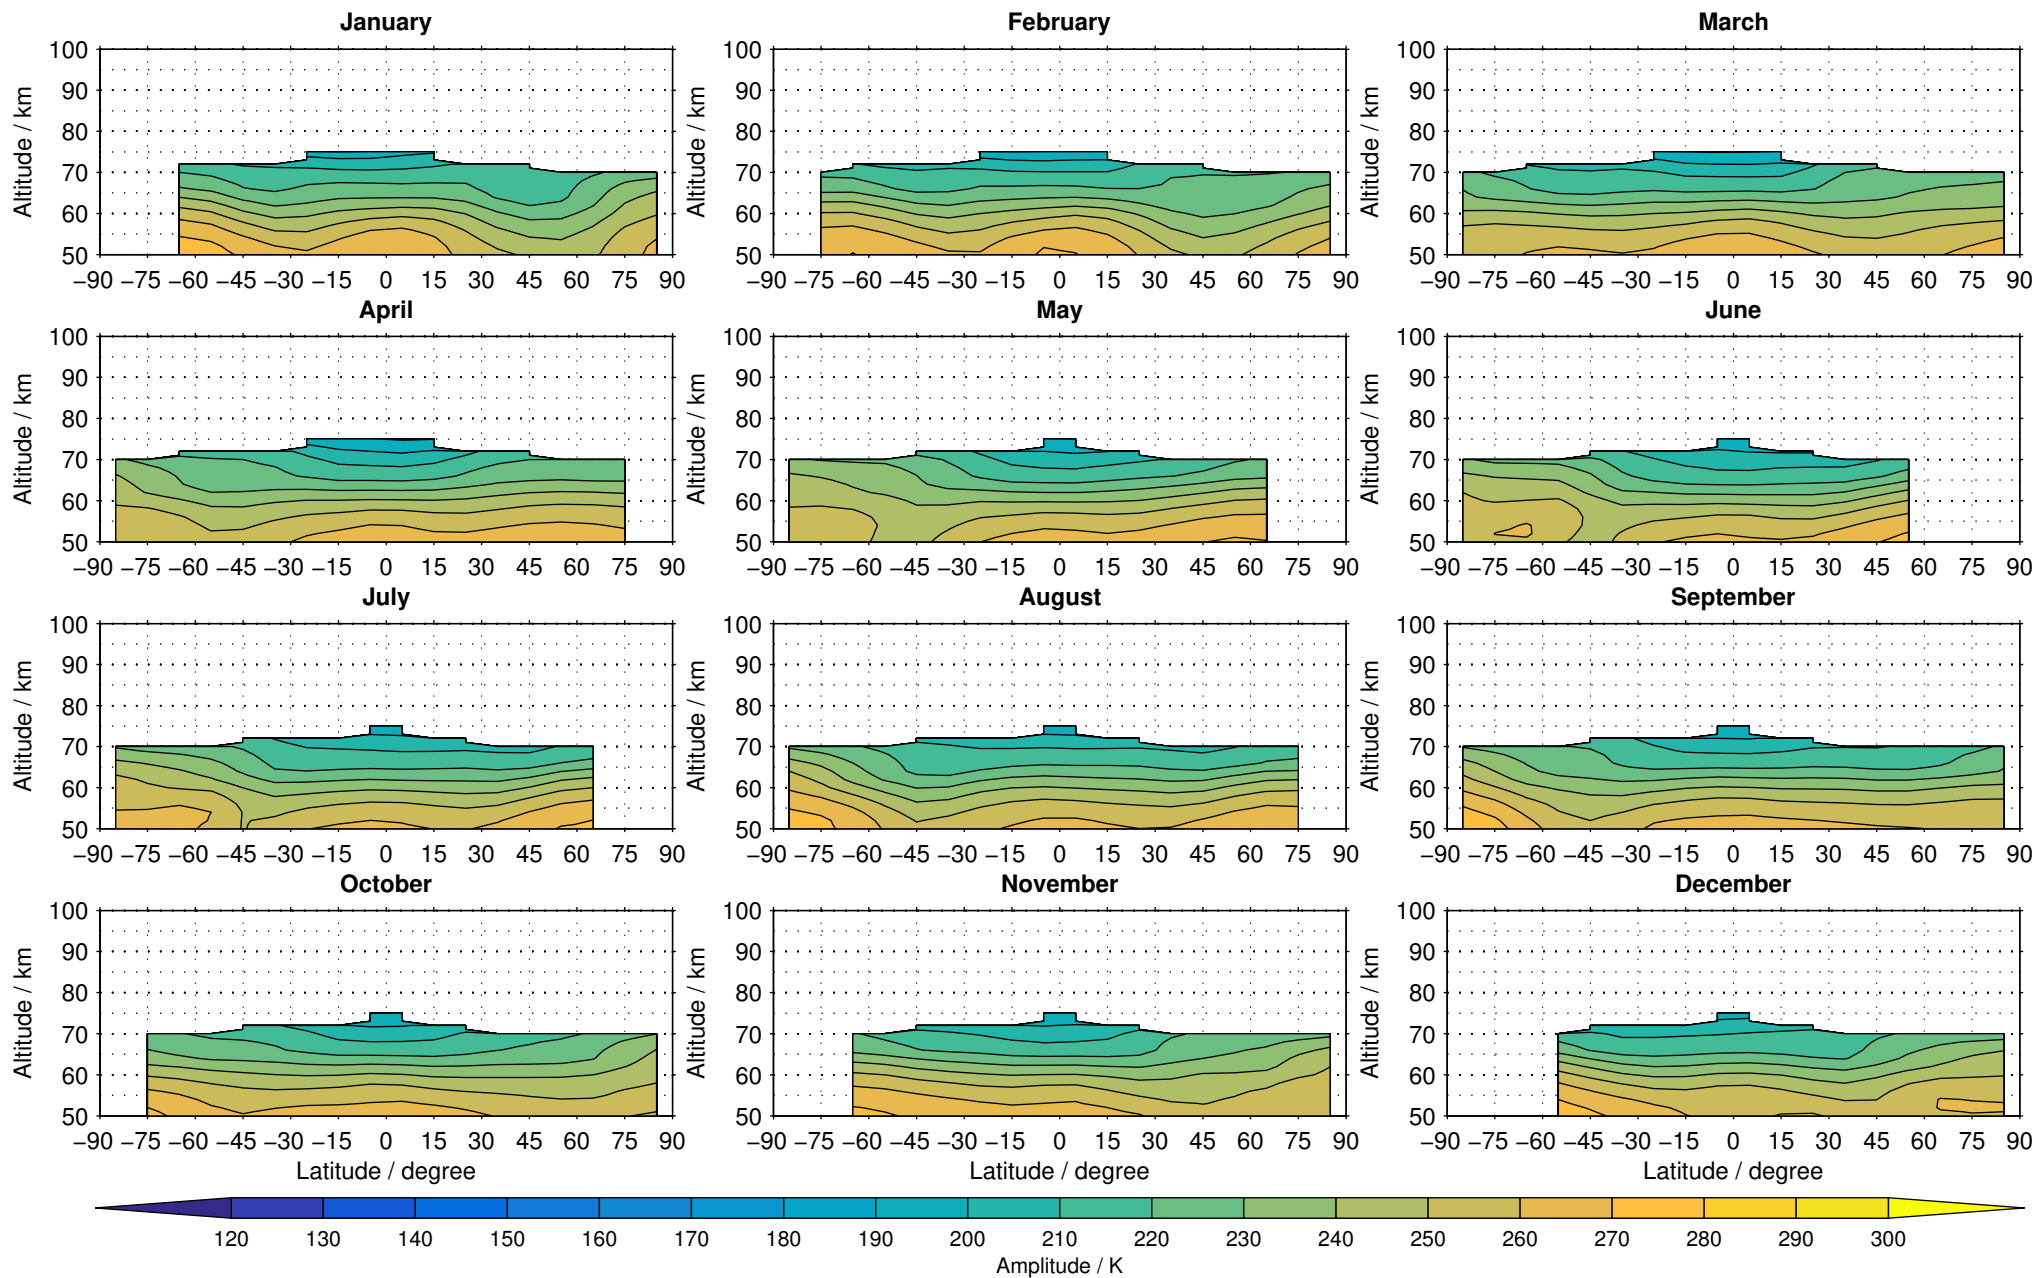

Envisat/MIPAS (IMKIAA) V5R v220/221 NOM nighttime temperature distribution for 2011

Creation Time:
11-04-2017
21:26:40 LT