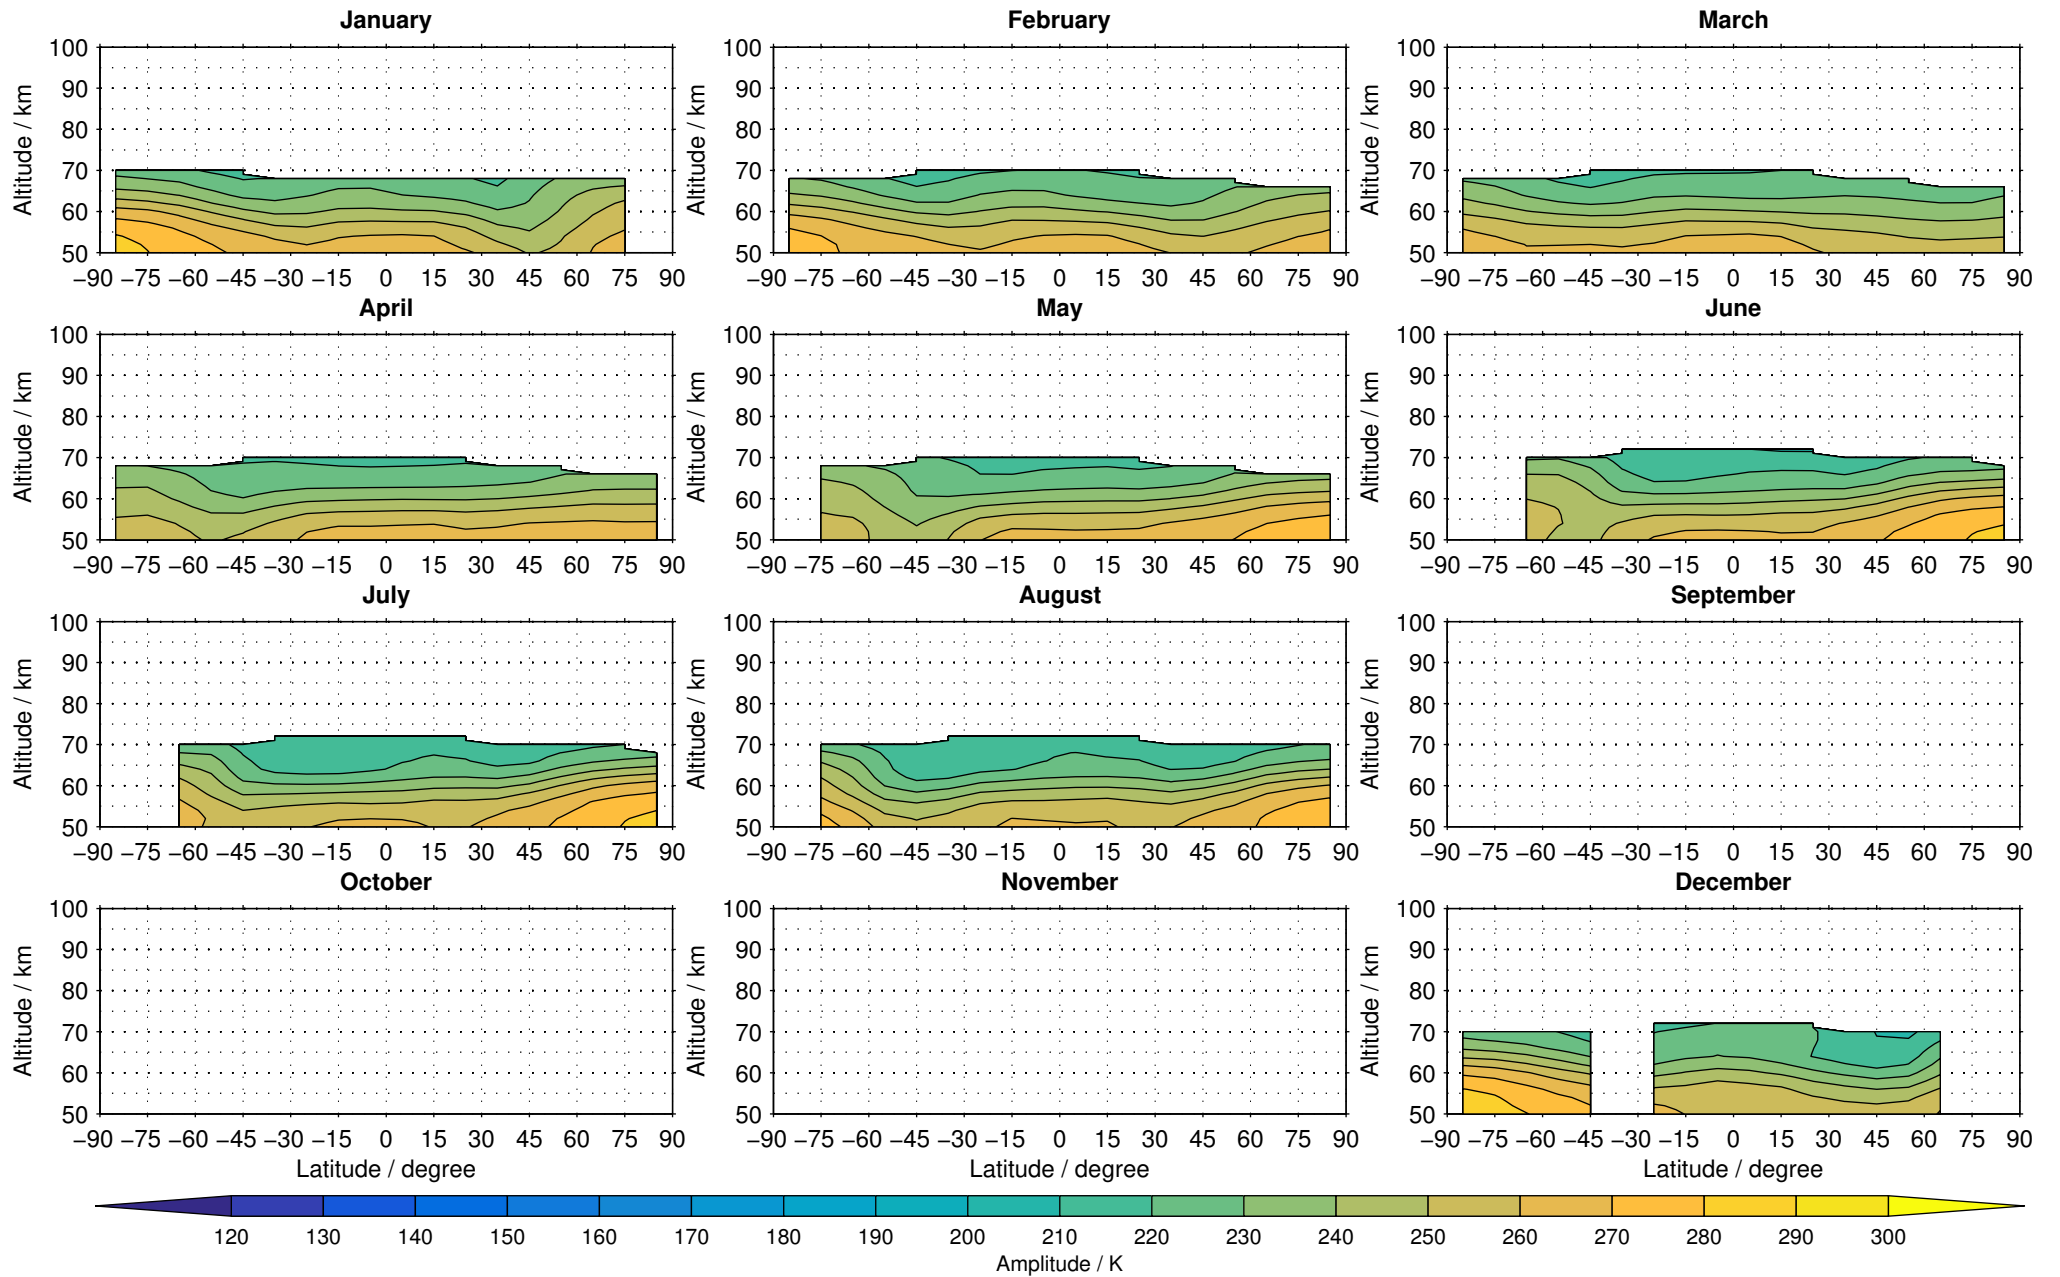

# Envisat/MIPAS (IMKIAA) V5R v220/221 NOM daytime temperature distribution for 2005

Creation Time:  
11-04-2017  
21:26:08 LT

# Envisat/MIPAS (IMKIAA) V5R v220/221 NOM daytime temperature distribution for 2006

Creation Time:  
11-04-2017  
21:26:09 LT