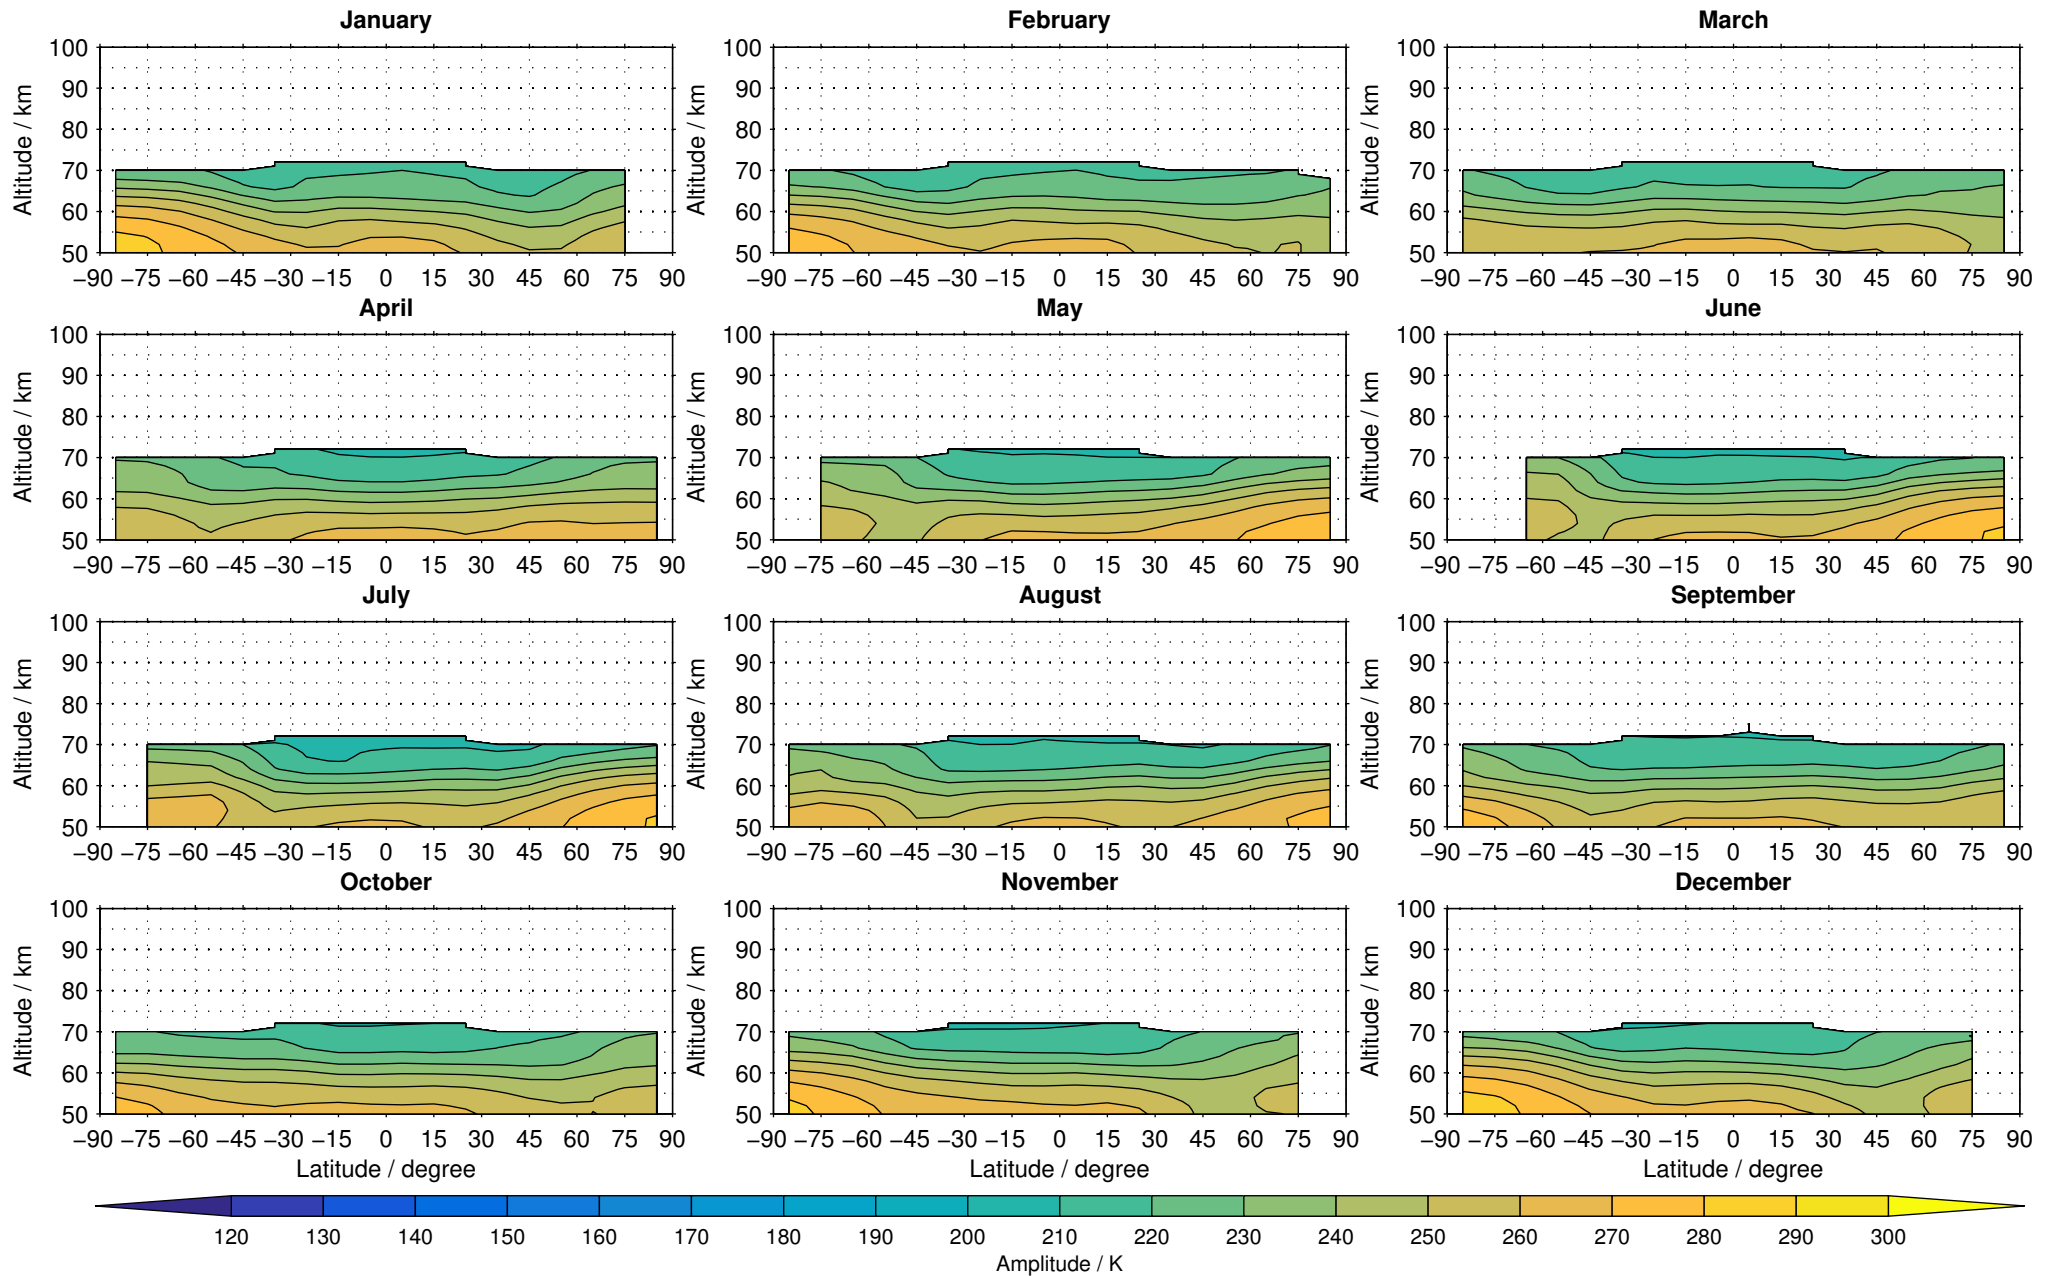

Envisat/MIPAS (IMKIAA) V5R v220/221 NOM daytime temperature distribution for 2008

Creation Time:
11-04-2017
21:26:11 LT