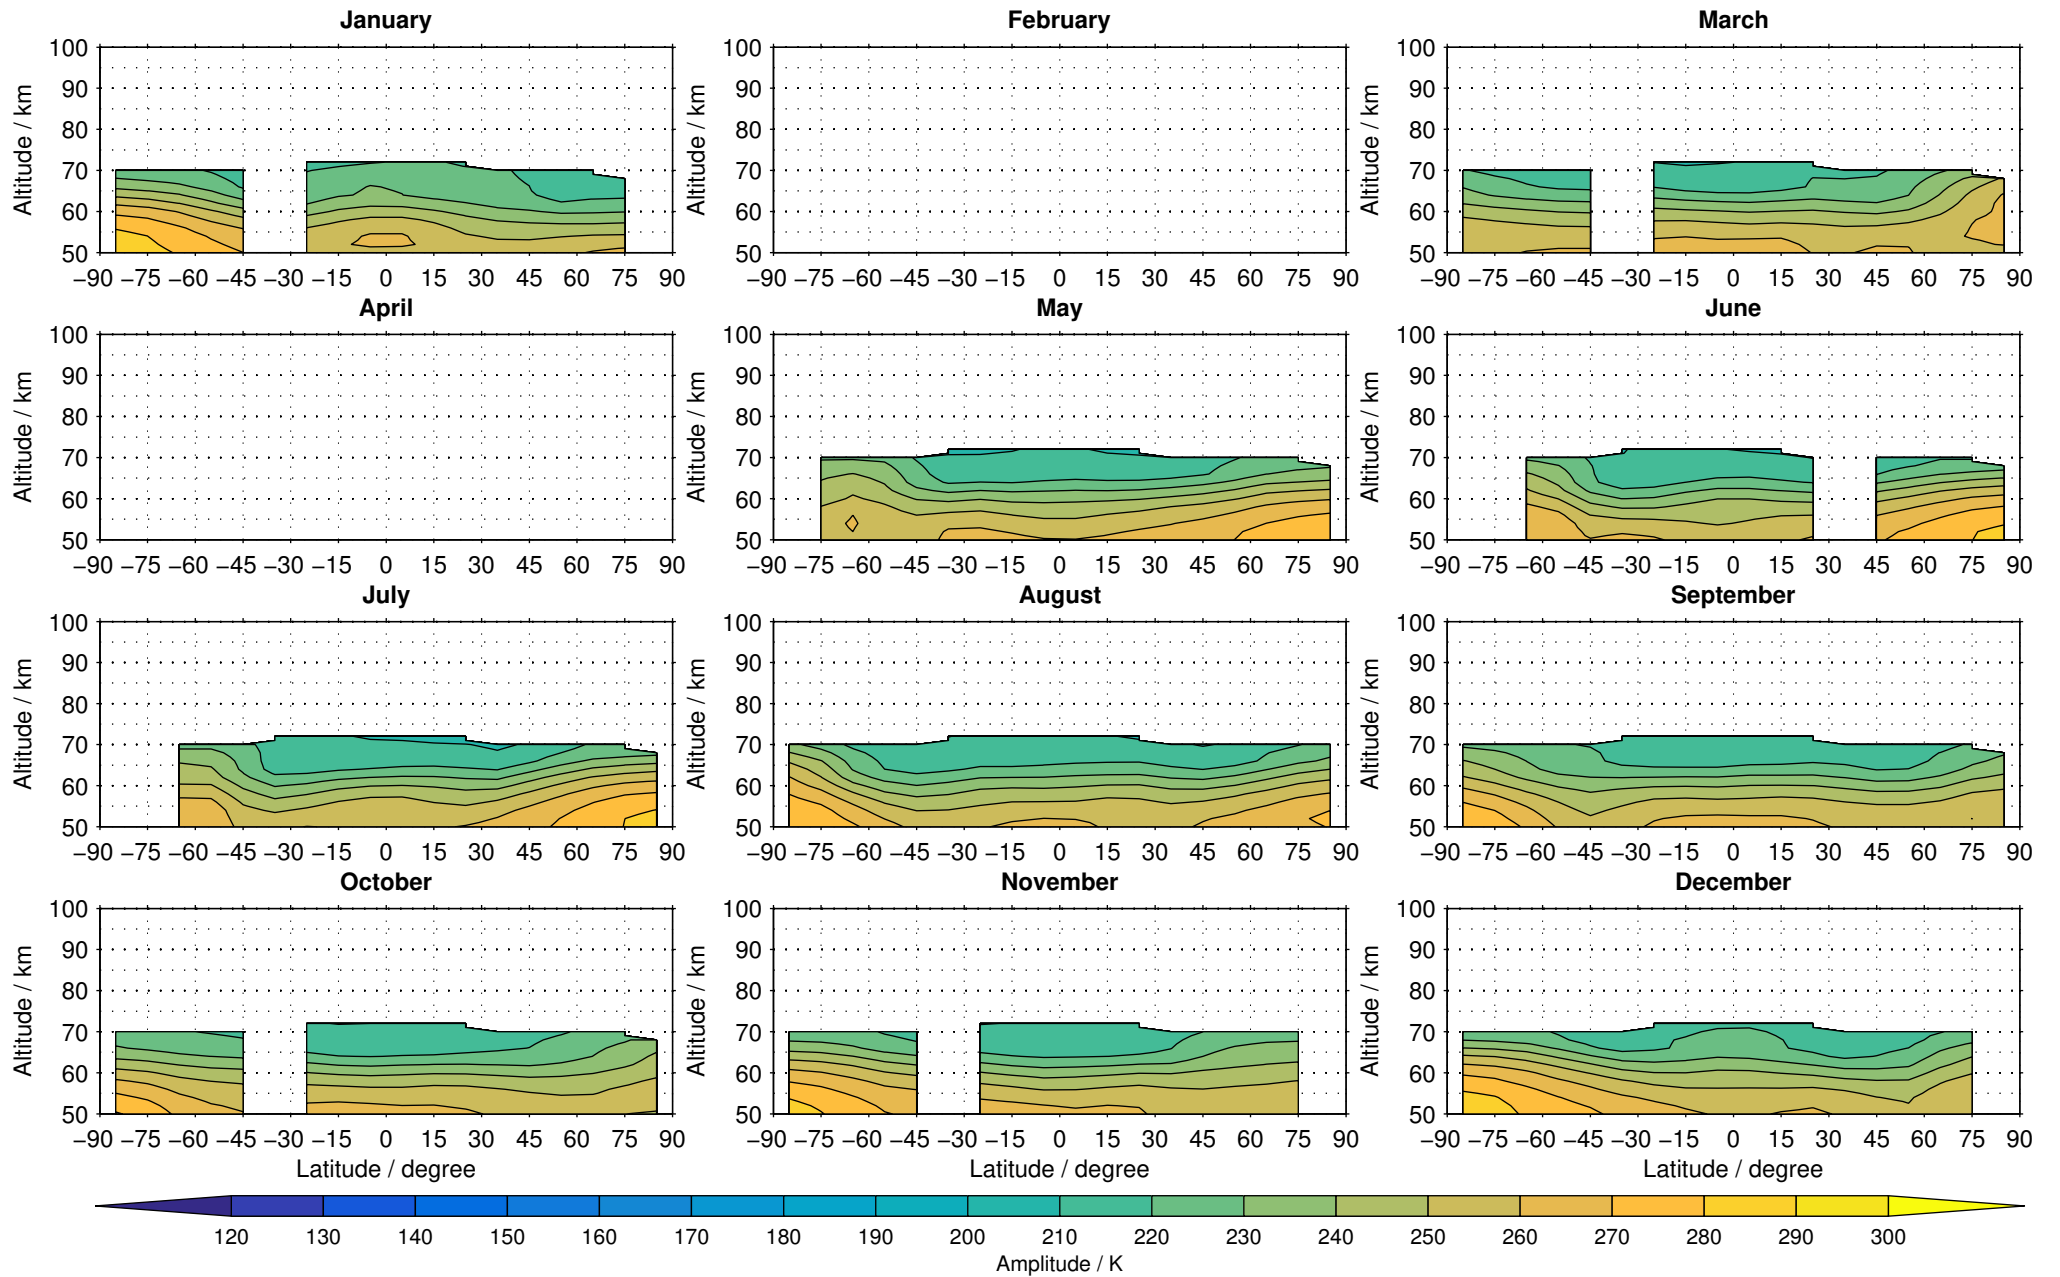

# Envisat/MIPAS (IMKIAA) V5R v220/221 NOM daytime temperature distribution for 2005

Creation Time:  
11-04-2017  
21:26:08 LT

# Envisat/MIPAS (IMKIAA) V5R v220/221 NOM daytime temperature distribution for 2006

Creation Time:  
11-04-2017  
21:26:09 LT