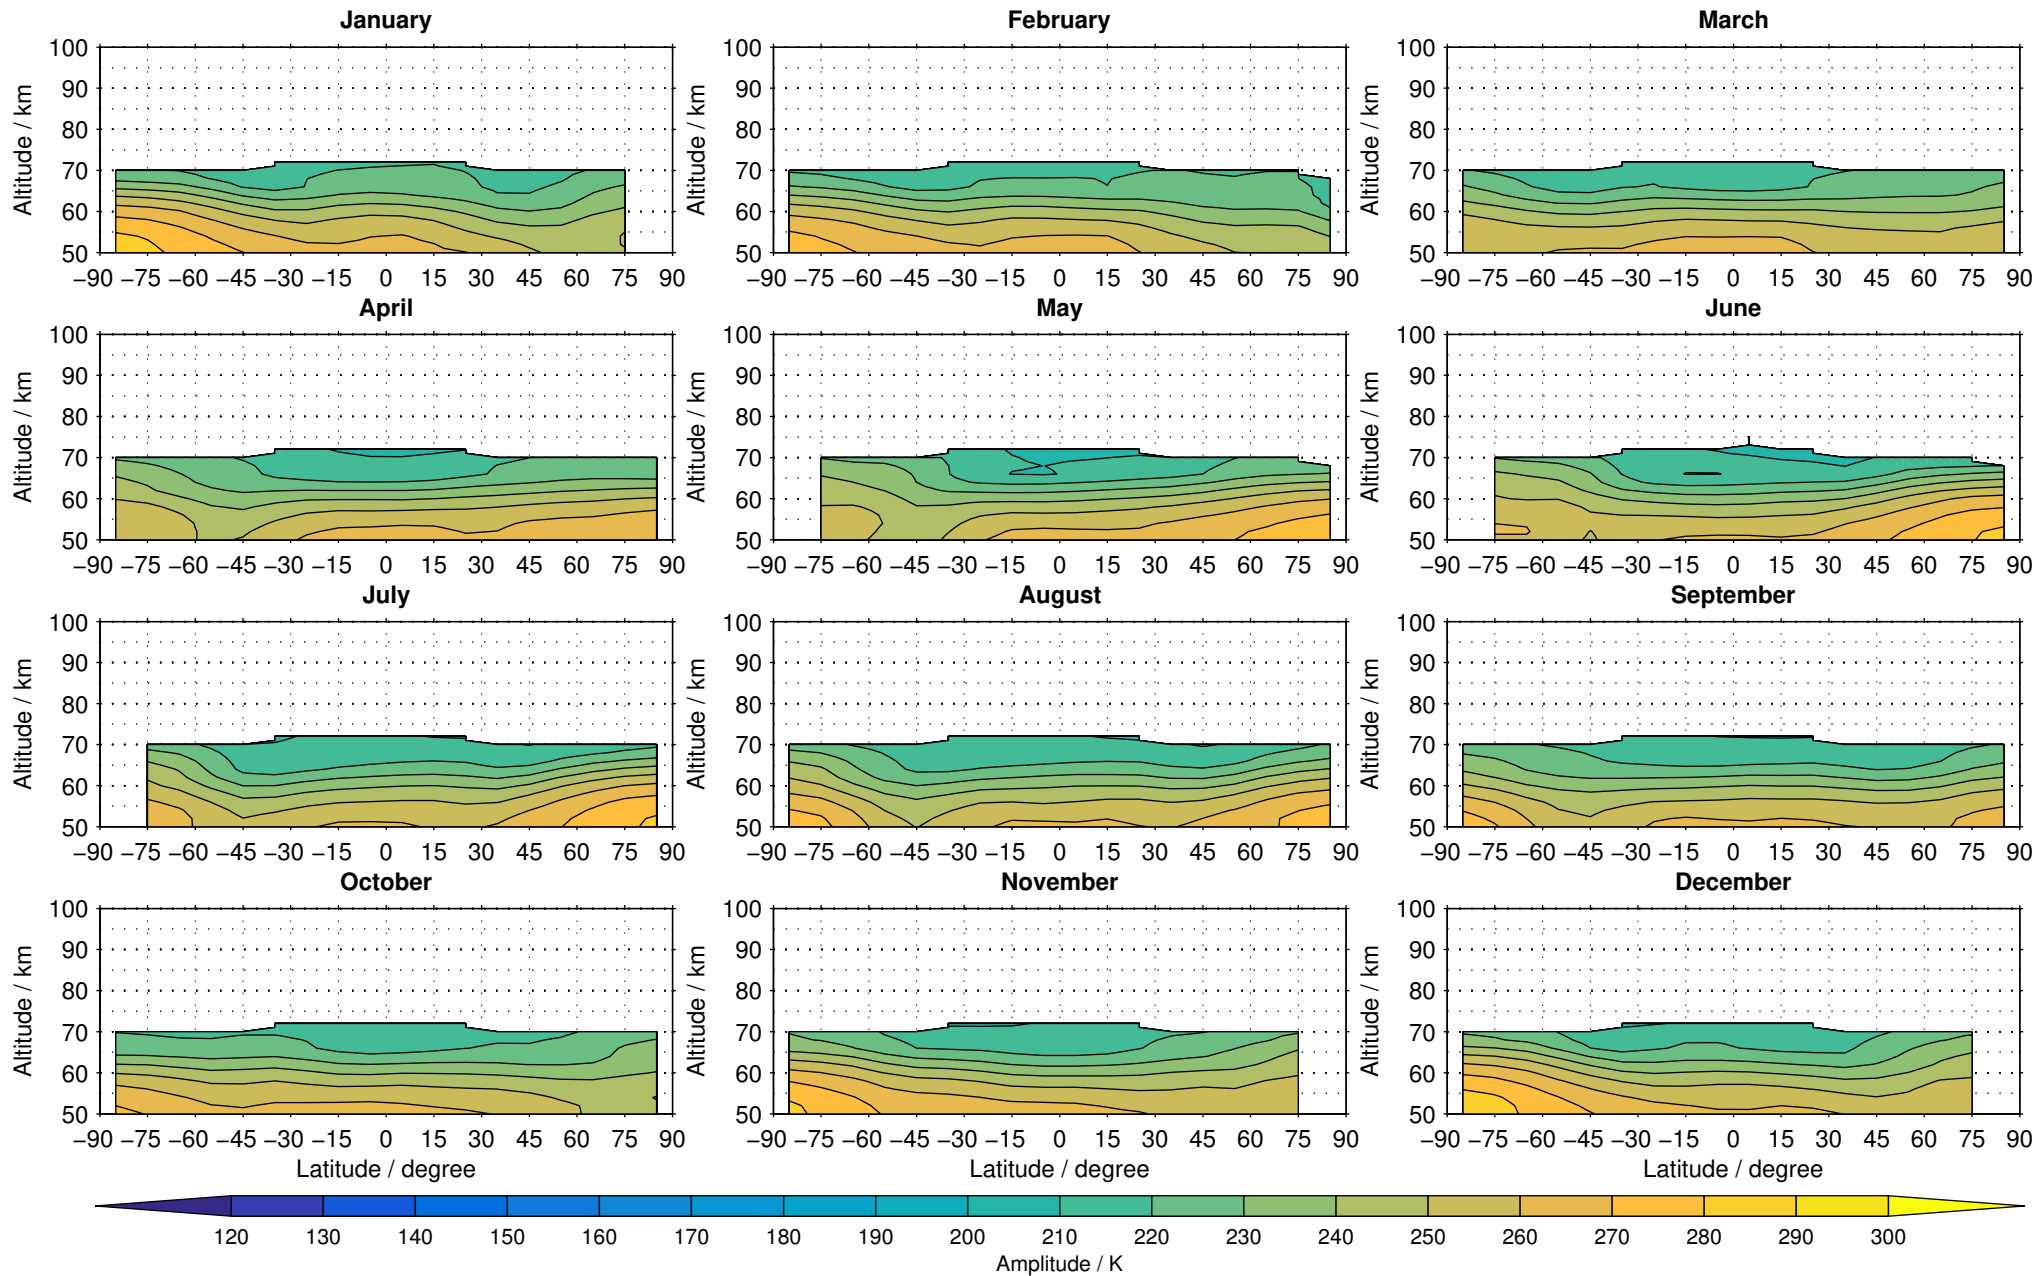

Envisat/MIPAS (IMKIAA) V5R v220/221 NOM daytime temperature distribution for 2007

Creation Time:
11-04-2017
21:26:10 LT