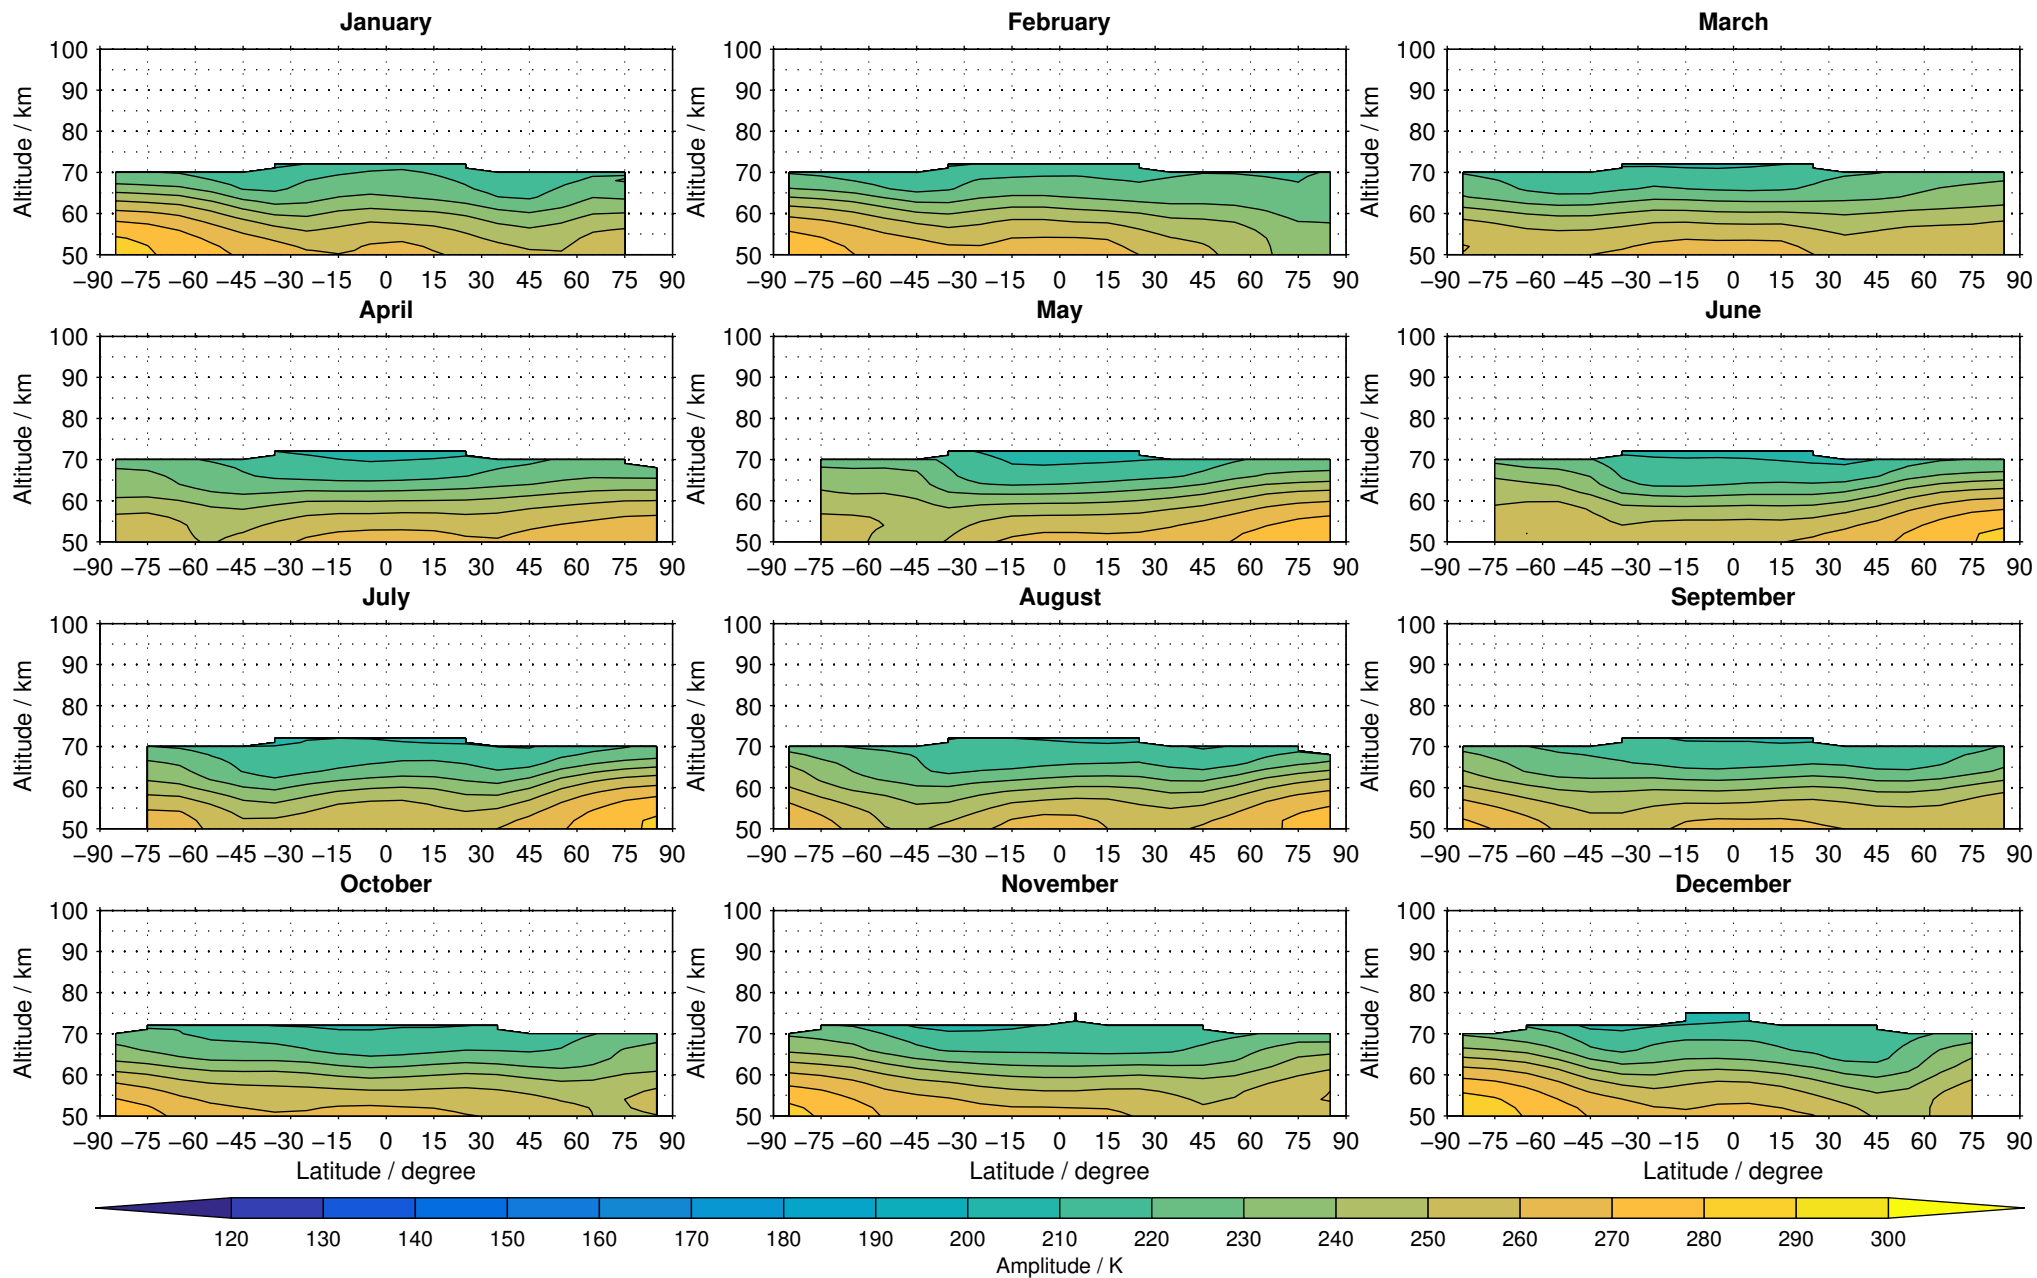

Envisat/MIPAS (IMKIAA) V5R v220/221 NOM daytime temperature distribution for 2010

Creation Time:
11-04-2017
21:26:13 LT