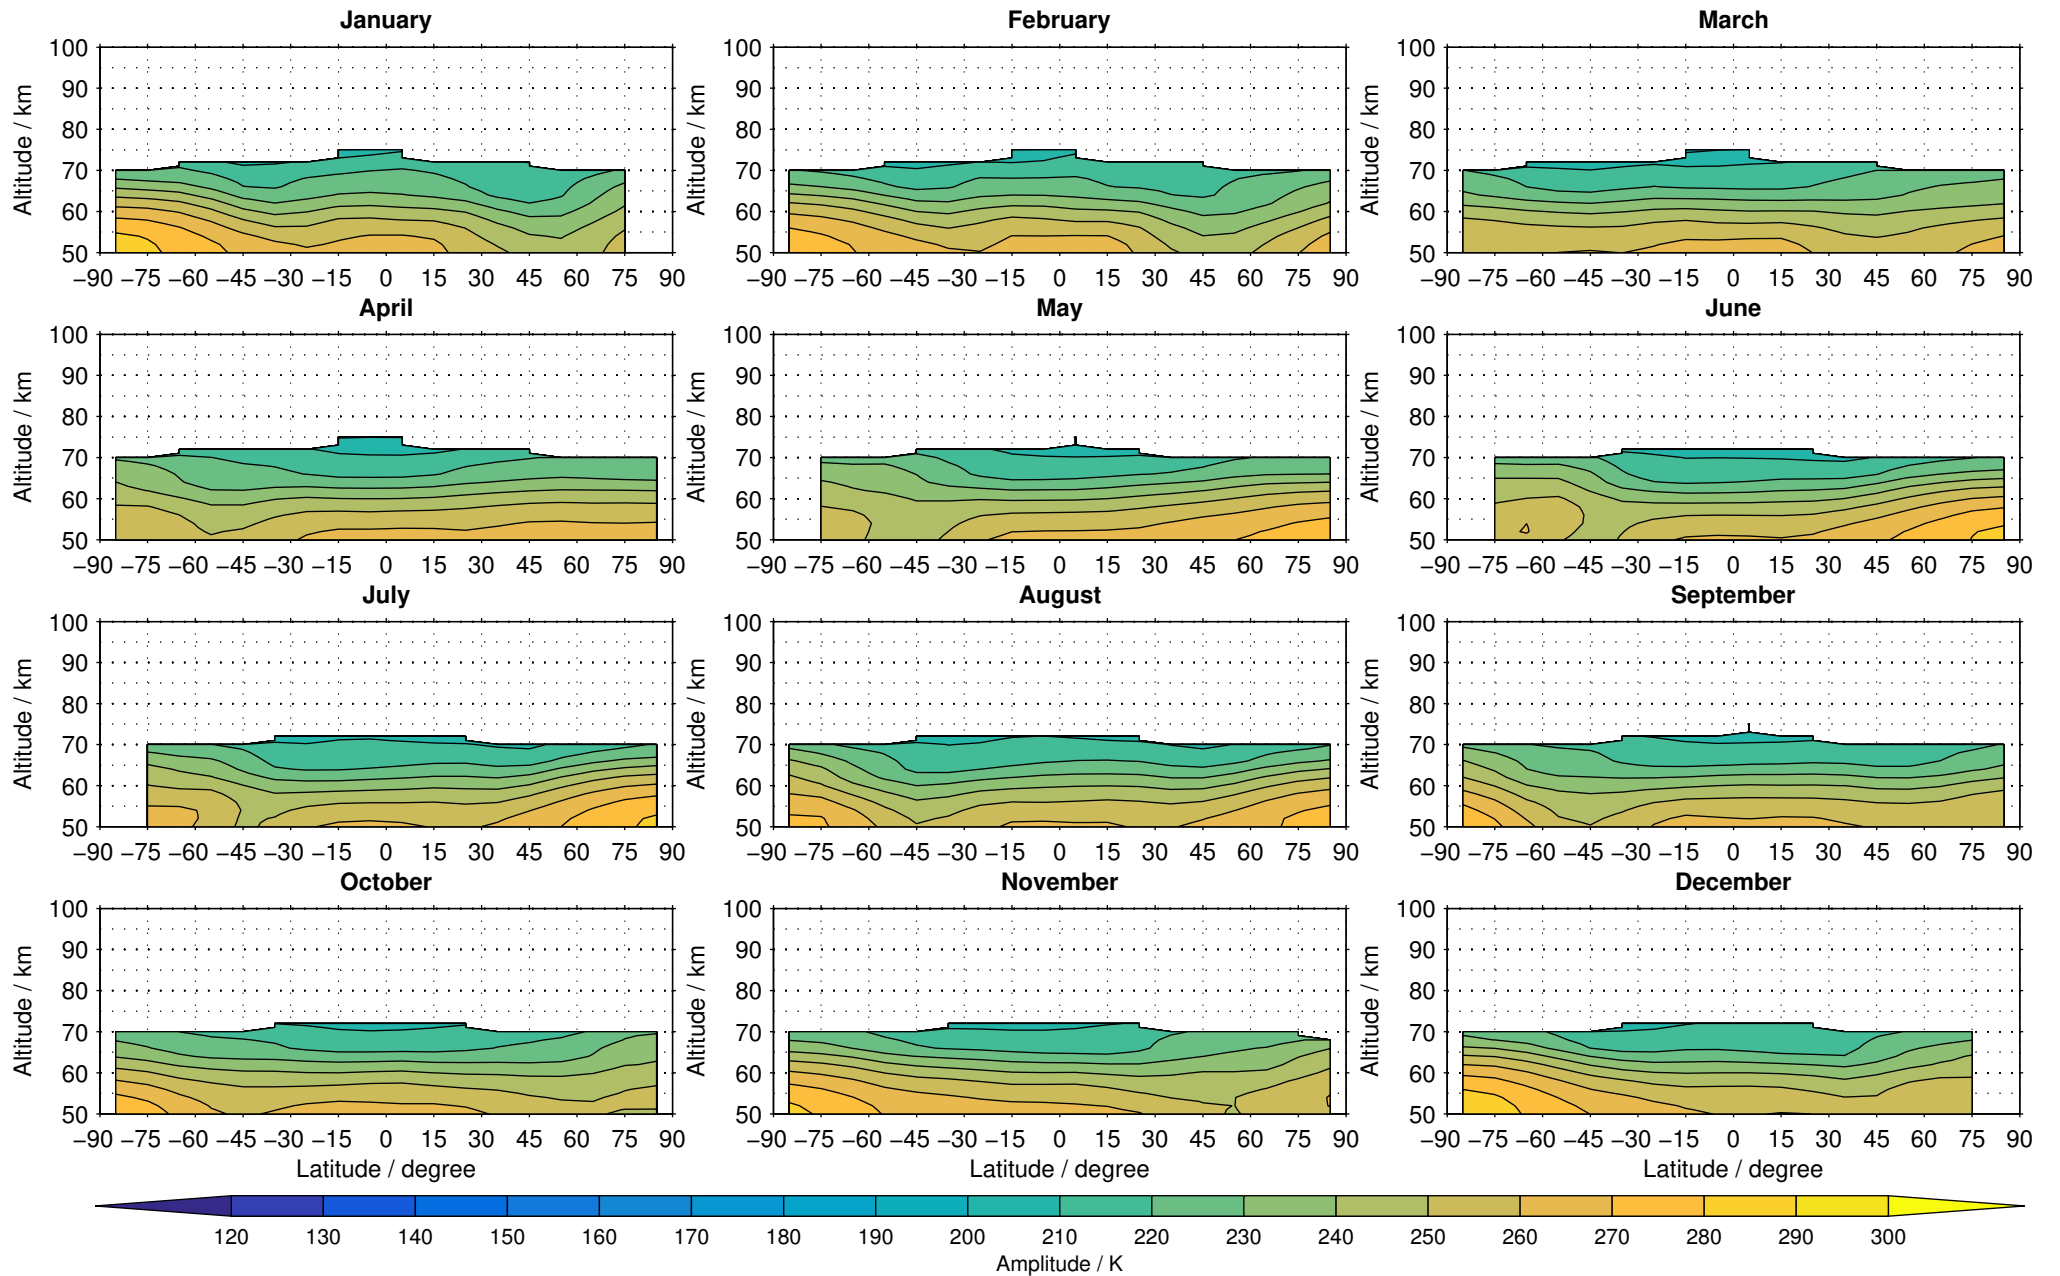

Envisat/MIPAS (IMKIAA) V5R v220/221 NOM daytime temperature distribution for 2011

Creation Time:
11-04-2017
21:26:13 LT