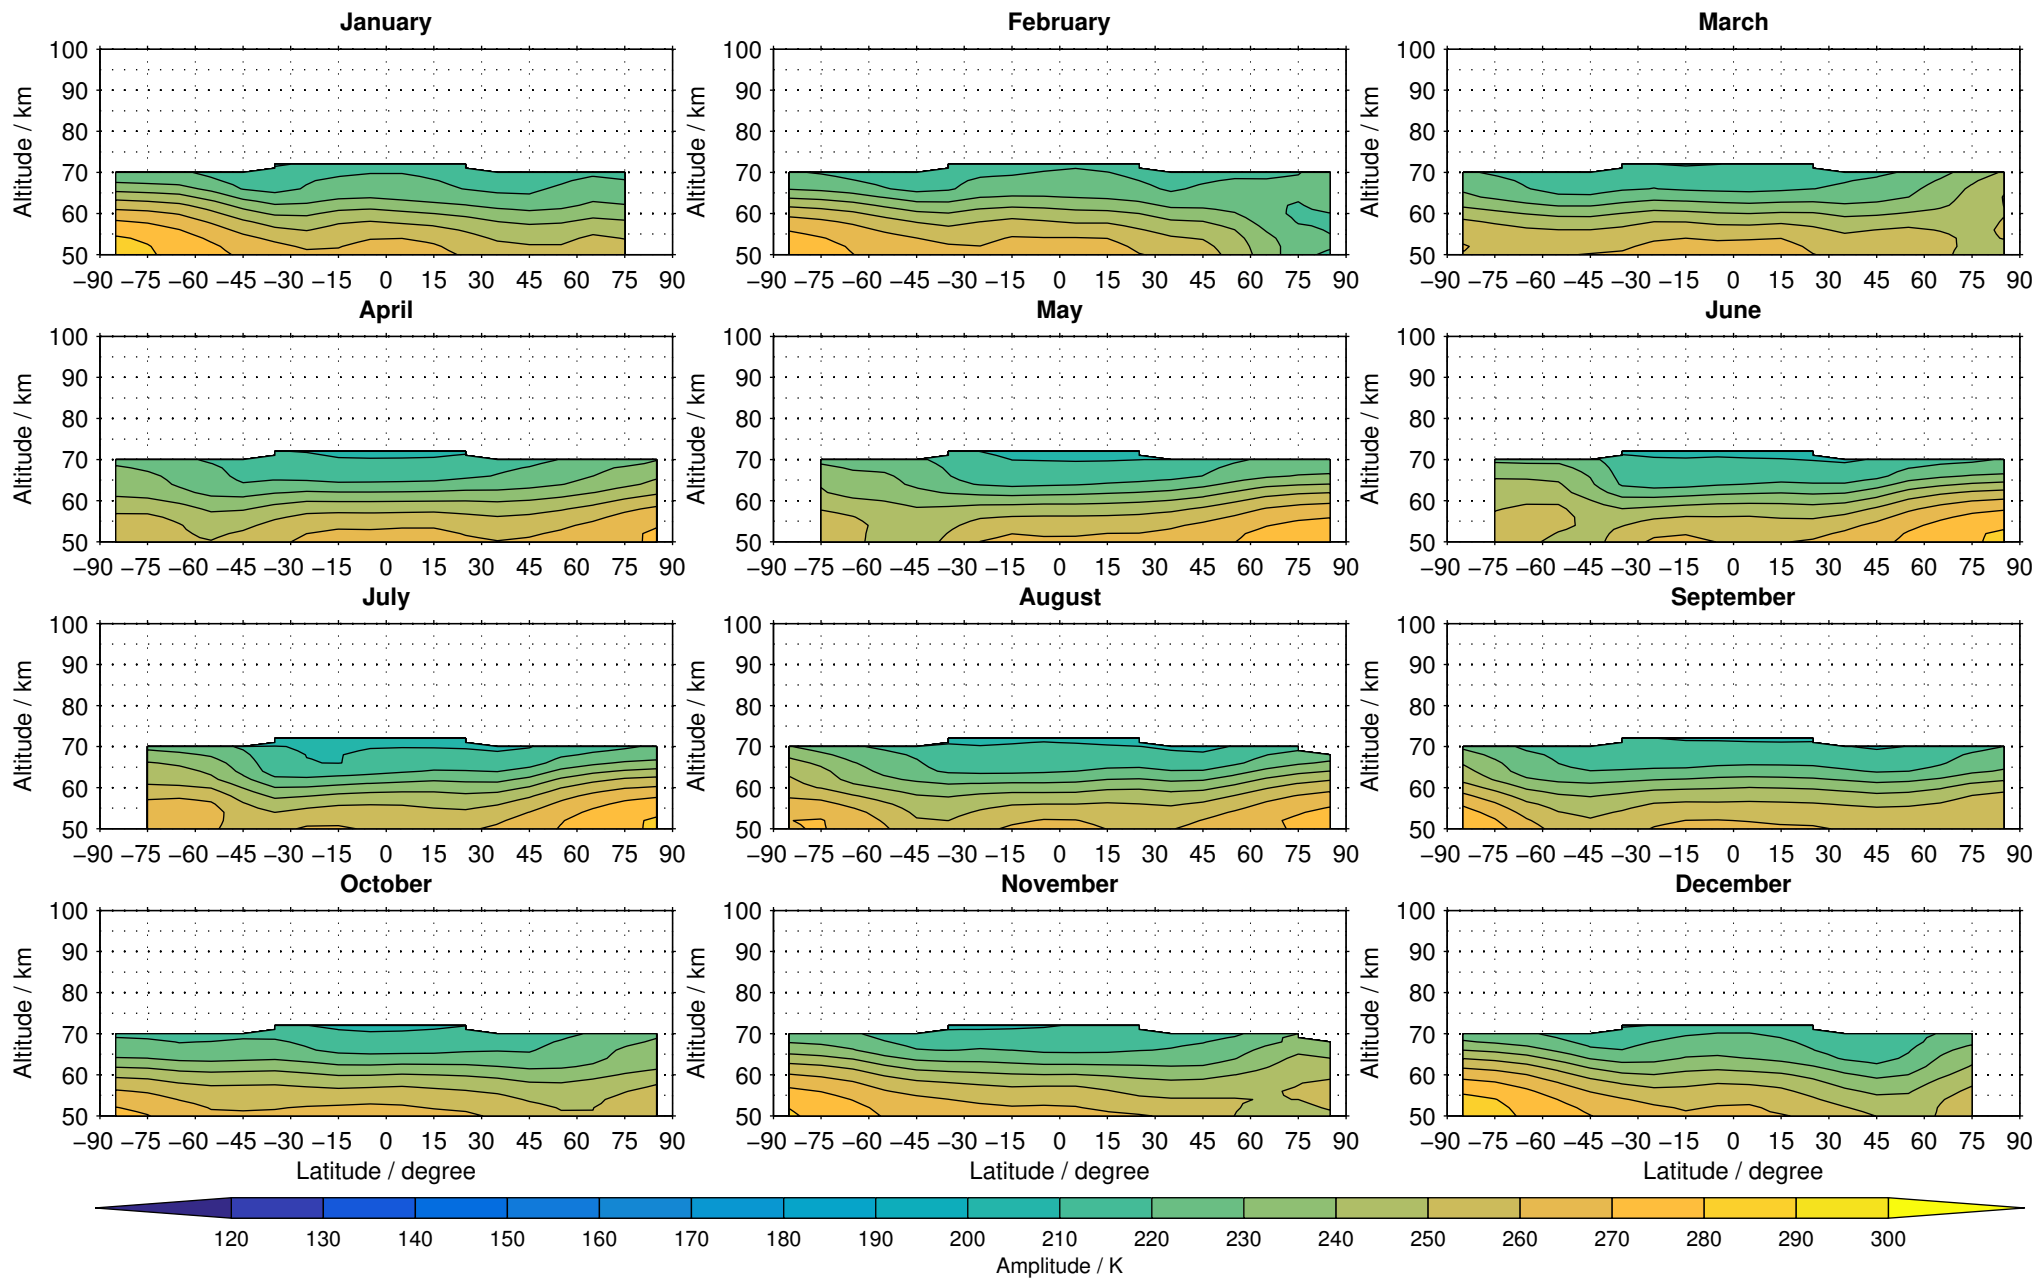

Envisat/MIPAS (IMKIAA) V5R v220/221 NOM daytime temperature distribution for 2009

Creation Time:
11-04-2017
21:26:12 LT