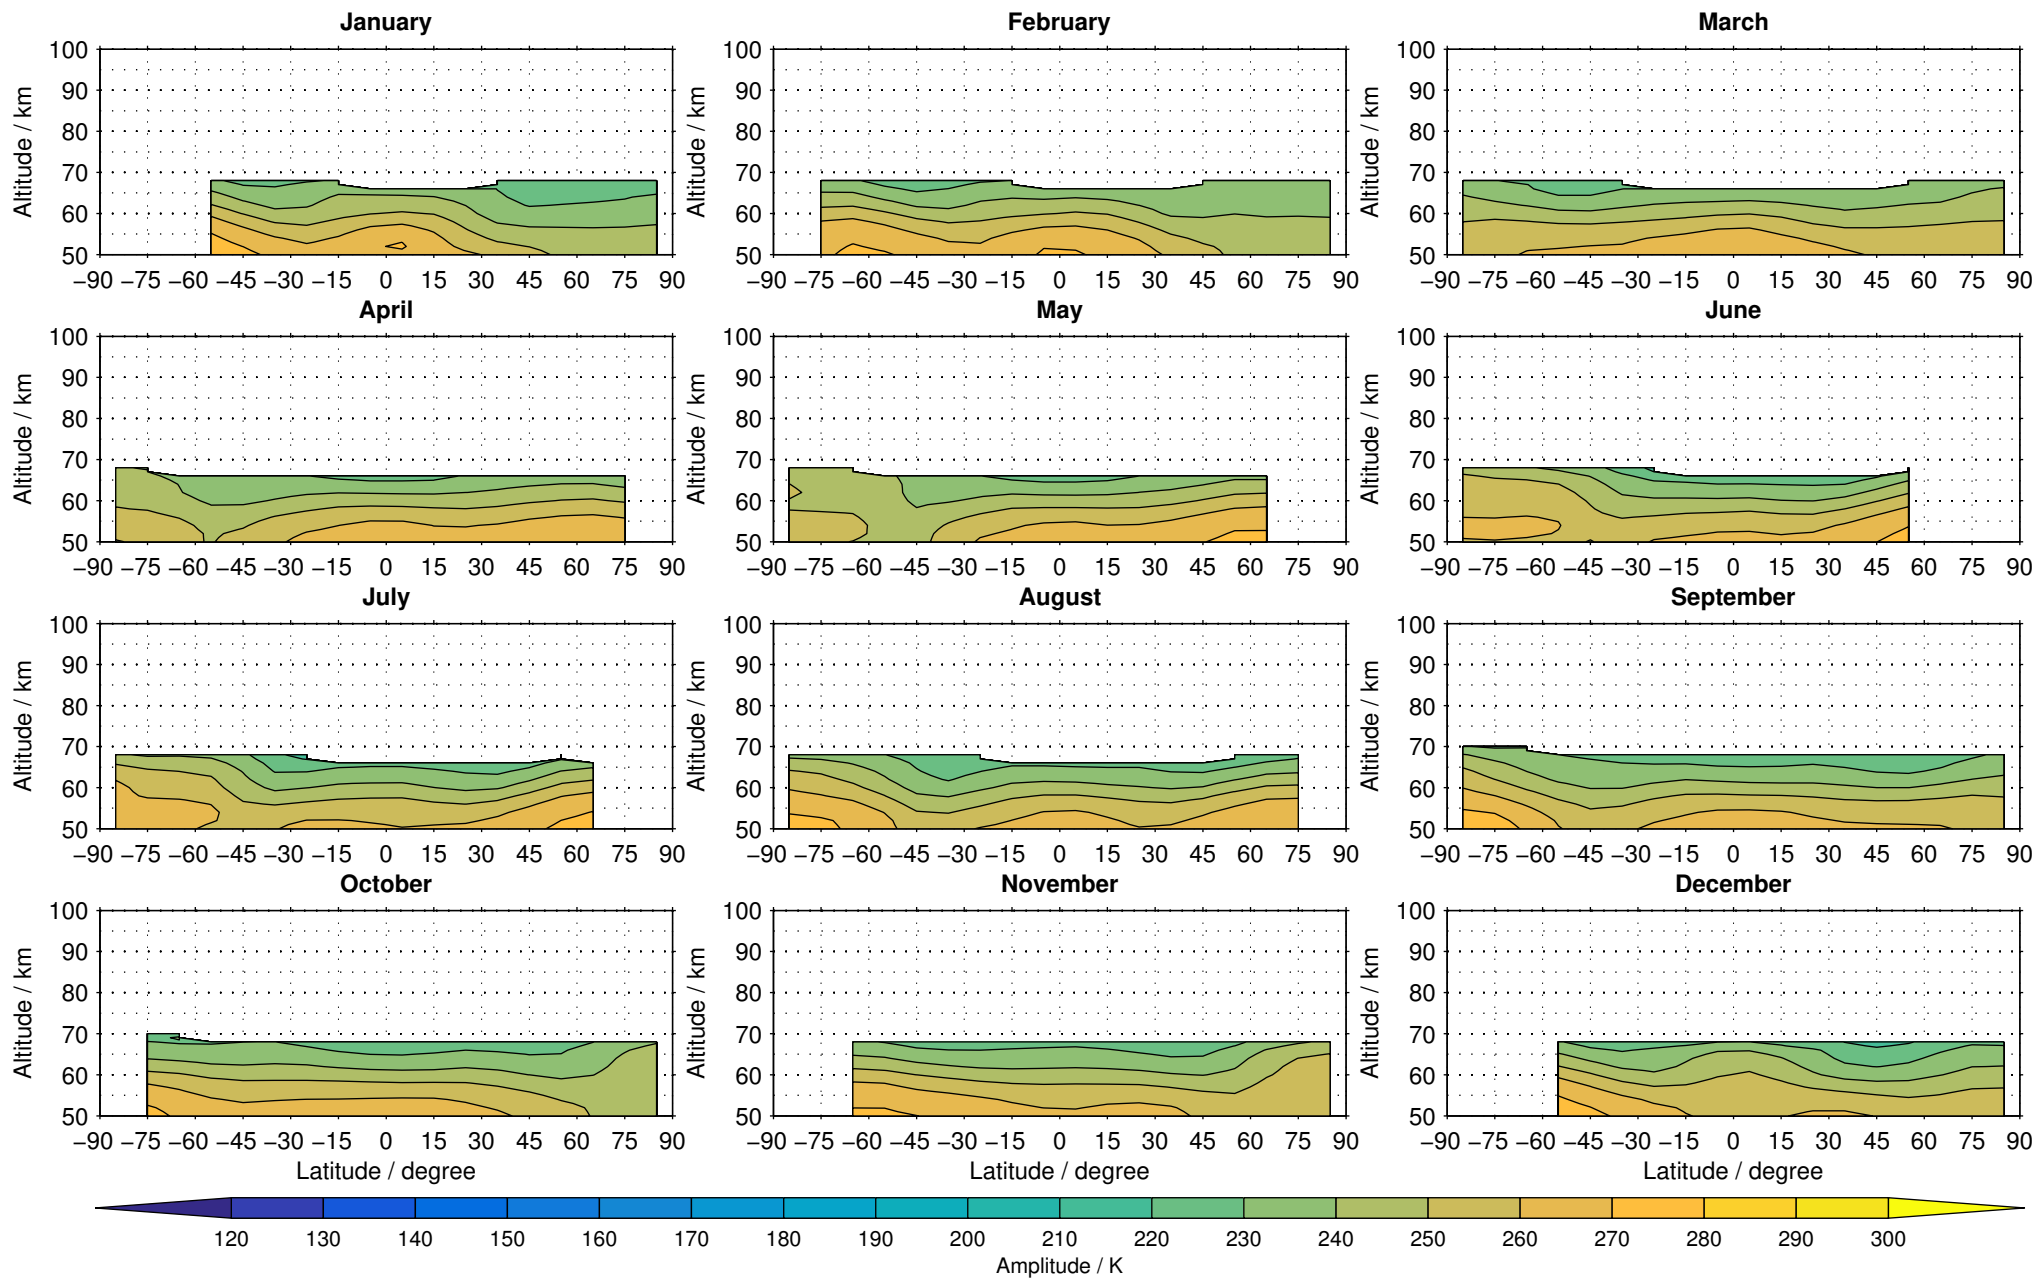

# Envisat/MIPAS (IMKIAA) V5H v20 NOM nighttime temperature distribution for 2002

Creation Time:  
11-04-2017  
21:25:15 LT

# Envisat/MIPAS (IMKIAA) V5H v20 NOM nighttime temperature distribution for 2003

Creation Time:  
11-04-2017  
21:25:16 LT

# Envisat/MIPAS (IMKIAA) V5H v20 NOM nighttime temperature distribution for 2004

Creation Time:  
11-04-2017  
21:25:17 LT