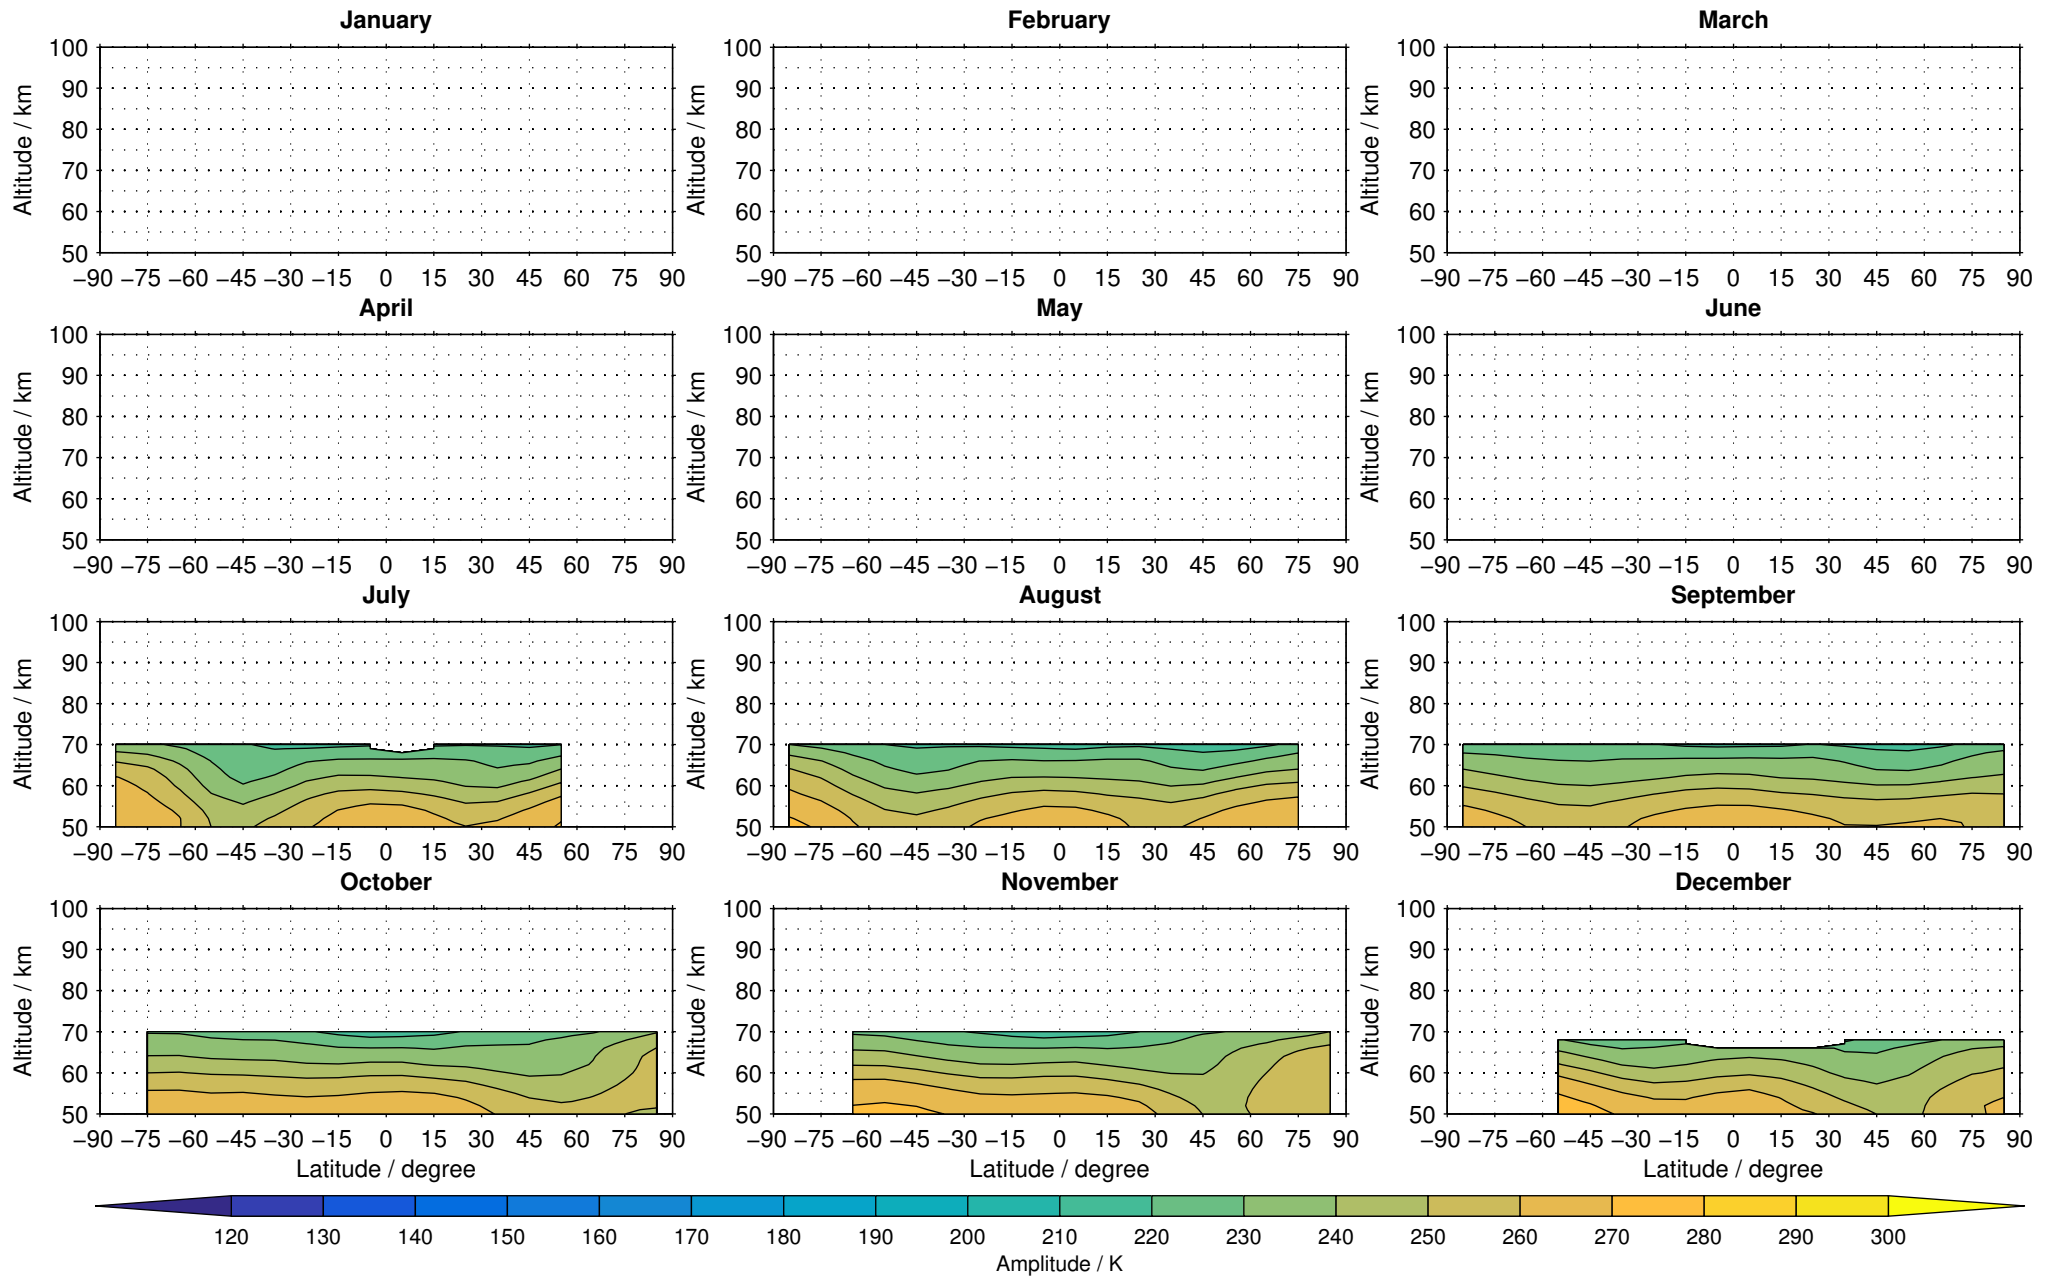

# Envisat/MIPAS (IMKIAA) V5H v20 NOM nighttime temperature distribution for 2002

Creation Time:  
11-04-2017  
21:25:15 LT

# Envisat/MIPAS (IMKIAA) V5H v20 NOM nighttime temperature distribution for 2003

Creation Time:  
11-04-2017  
21:25:16 LT

# Envisat/MIPAS (IMKIAA) V5H v20 NOM nighttime temperature distribution for 2004

Creation Time:  
11-04-2017  
21:25:17 LT