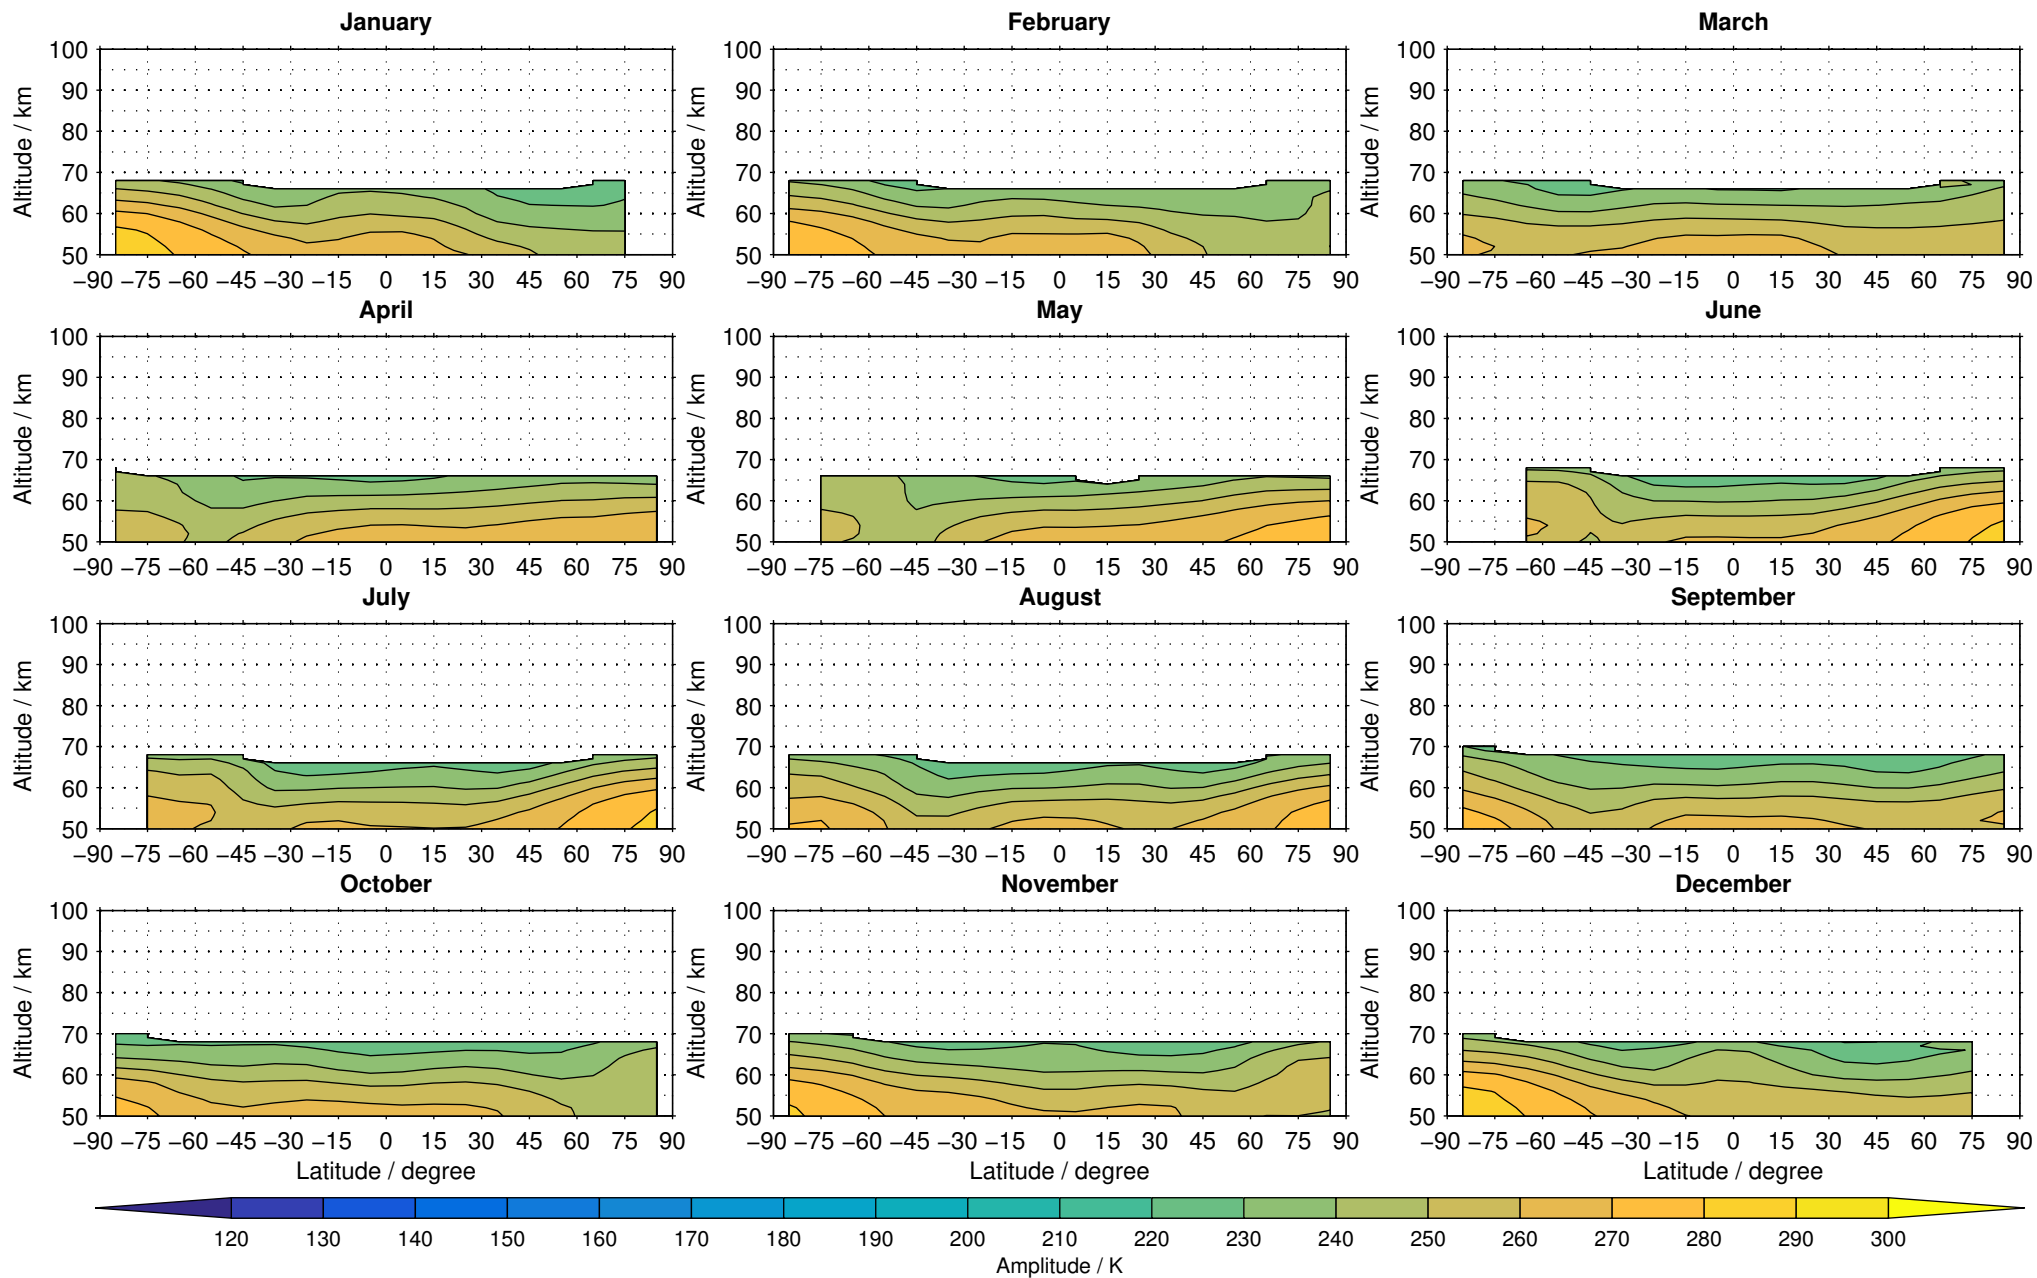

Envisat/MIPAS (IMKIAA) V5H v20 NOM daytime temperature distribution for 2002

Creation Time:
11-04-2017
21:25:05 LT

Envisat/MIPAS (IMKIAA) V5H v20 NOM daytime temperature distribution for 2003

Creation Time:
11-04-2017
21:25:06 LT

Envisat/MIPAS (IMKIAA) V5H v20 NOM daytime temperature distribution for 2004

Creation Time:
11-04-2017
21:25:07 LT