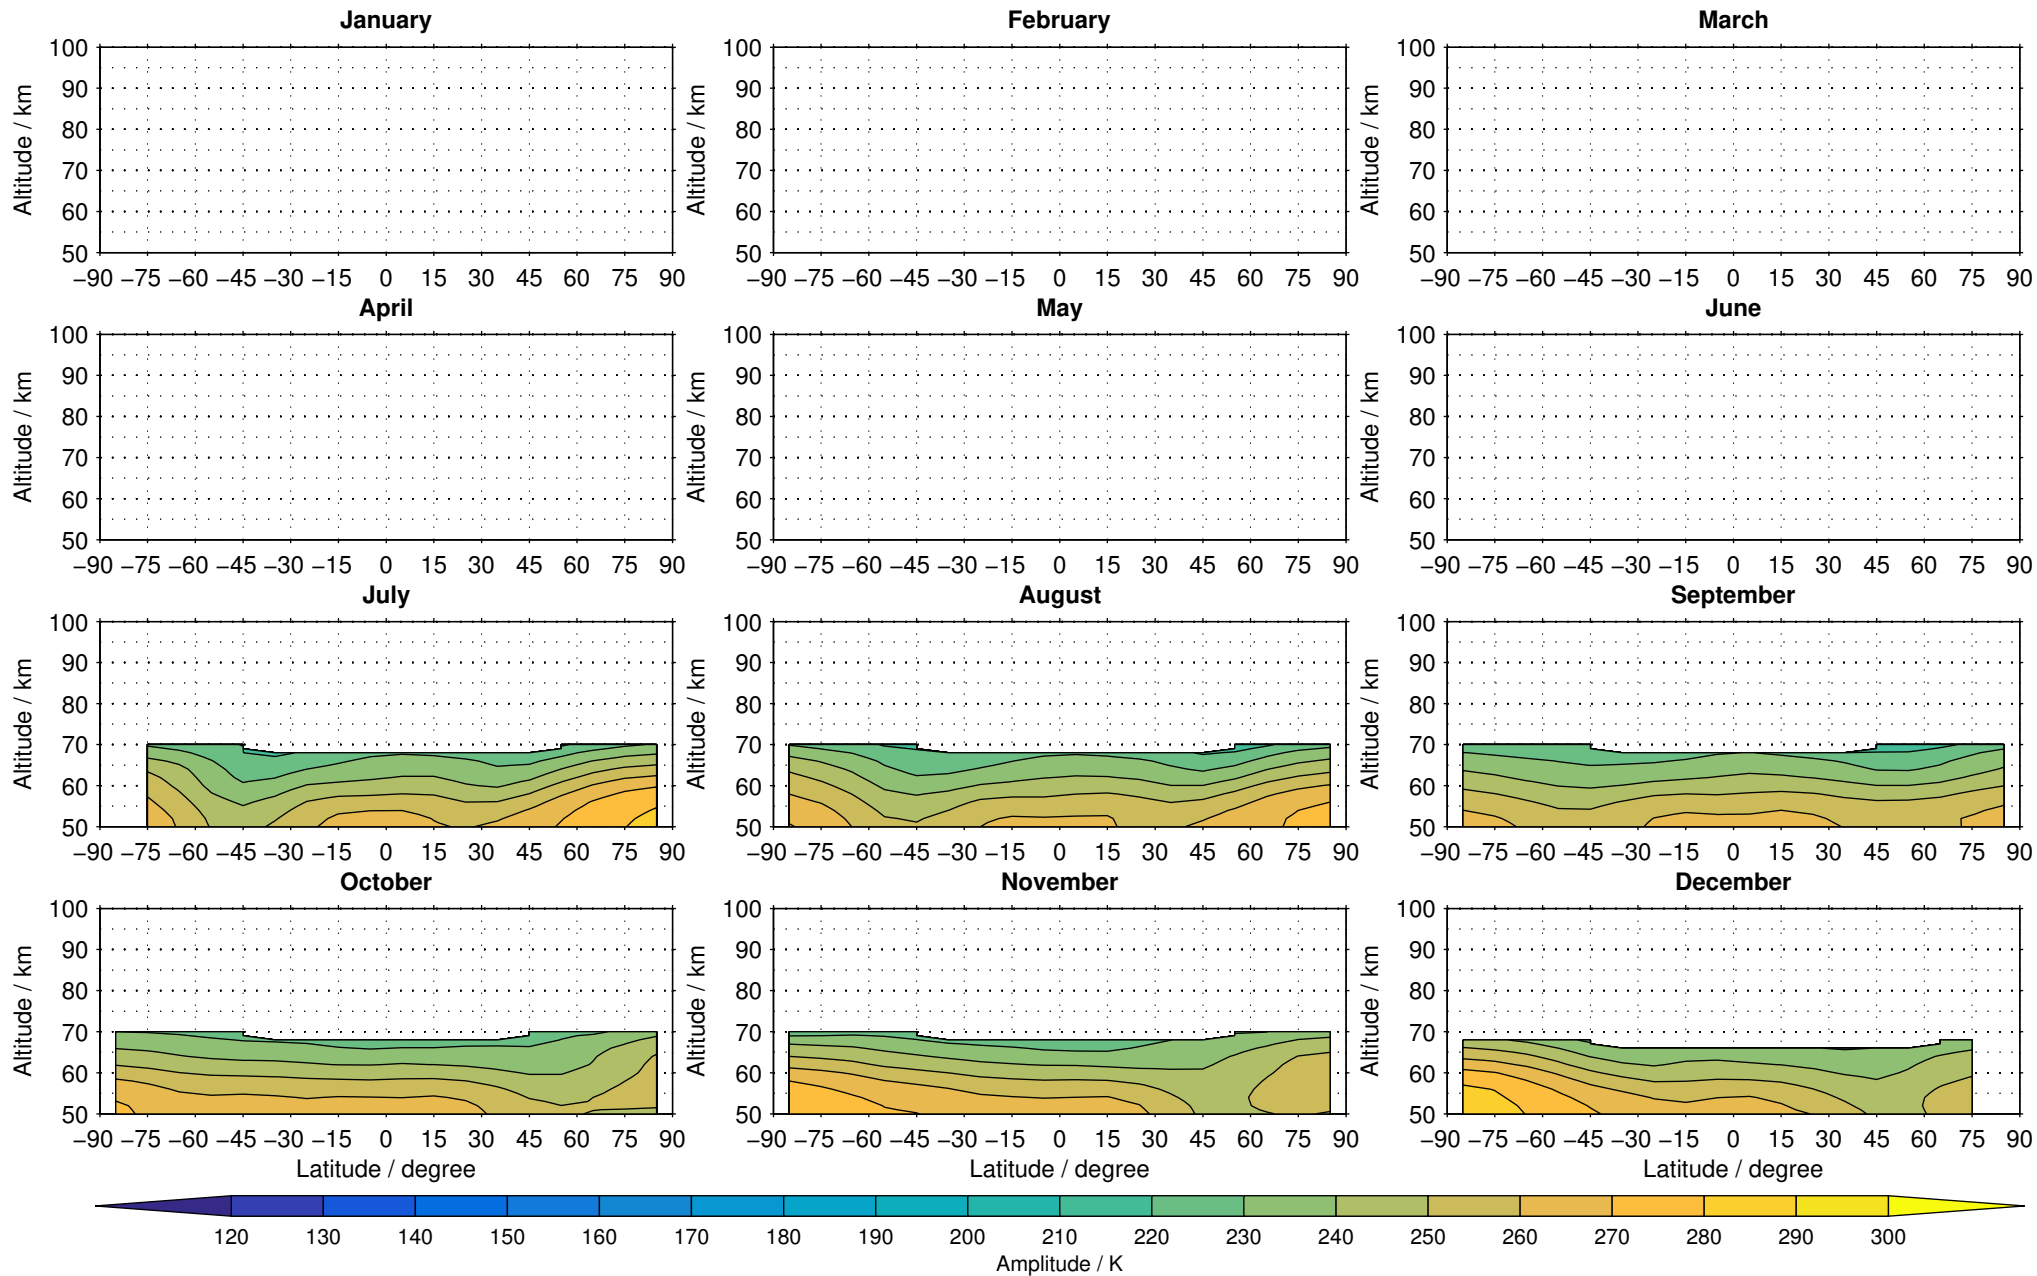

Envisat/MIPAS (IMKIAA) V5H v20 NOM daytime temperature distribution for 2002

Creation Time:
11-04-2017
21:25:05 LT

Envisat/MIPAS (IMKIAA) V5H v20 NOM daytime temperature distribution for 2003

Creation Time:
11-04-2017
21:25:06 LT

Envisat/MIPAS (IMKIAA) V5H v20 NOM daytime temperature distribution for 2004

Creation Time:
11-04-2017
21:25:07 LT