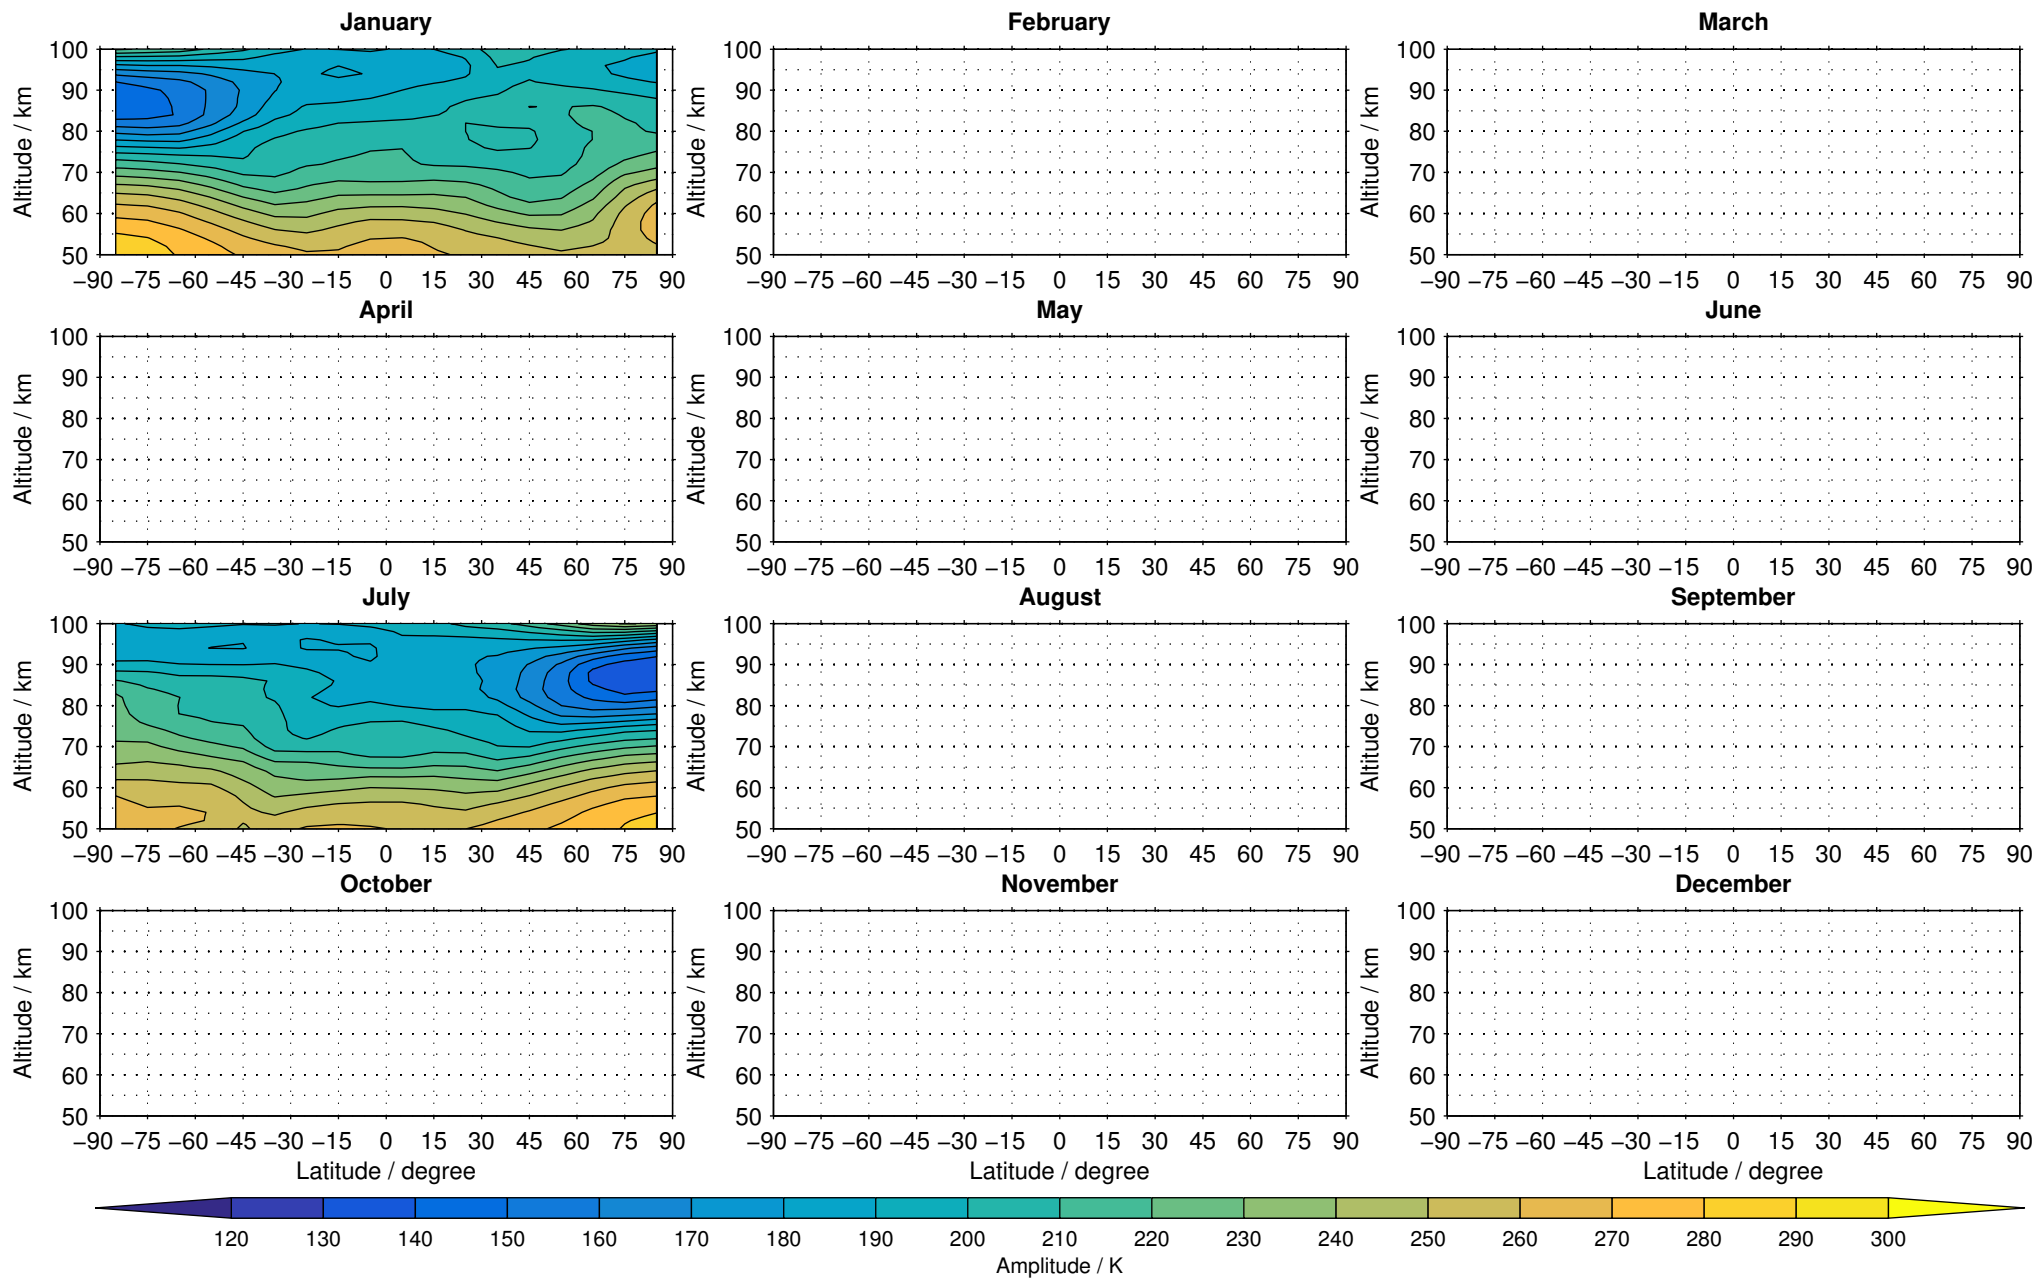

Envisat/MIPAS (IMKIAA) V5R v721 NLC temperature distribution for 2008

Creation Time:
16-03-2017
08:16:55 LT

Envisat/MIPAS (IMKIAA) V5R v721 NLC temperature distribution for 2009

Creation Time:
16-03-2017
08:16:55 LT

Envisat/MIPAS (IMKIAA) V5R v721 NLC temperature distribution for 2010

Creation Time:
16-03-2017
08:16:56 LT

Envisat/MIPAS (IMKIAA) V5R v721 NLC temperature distribution for 2011

Creation Time:
16-03-2017
08:16:57 LT