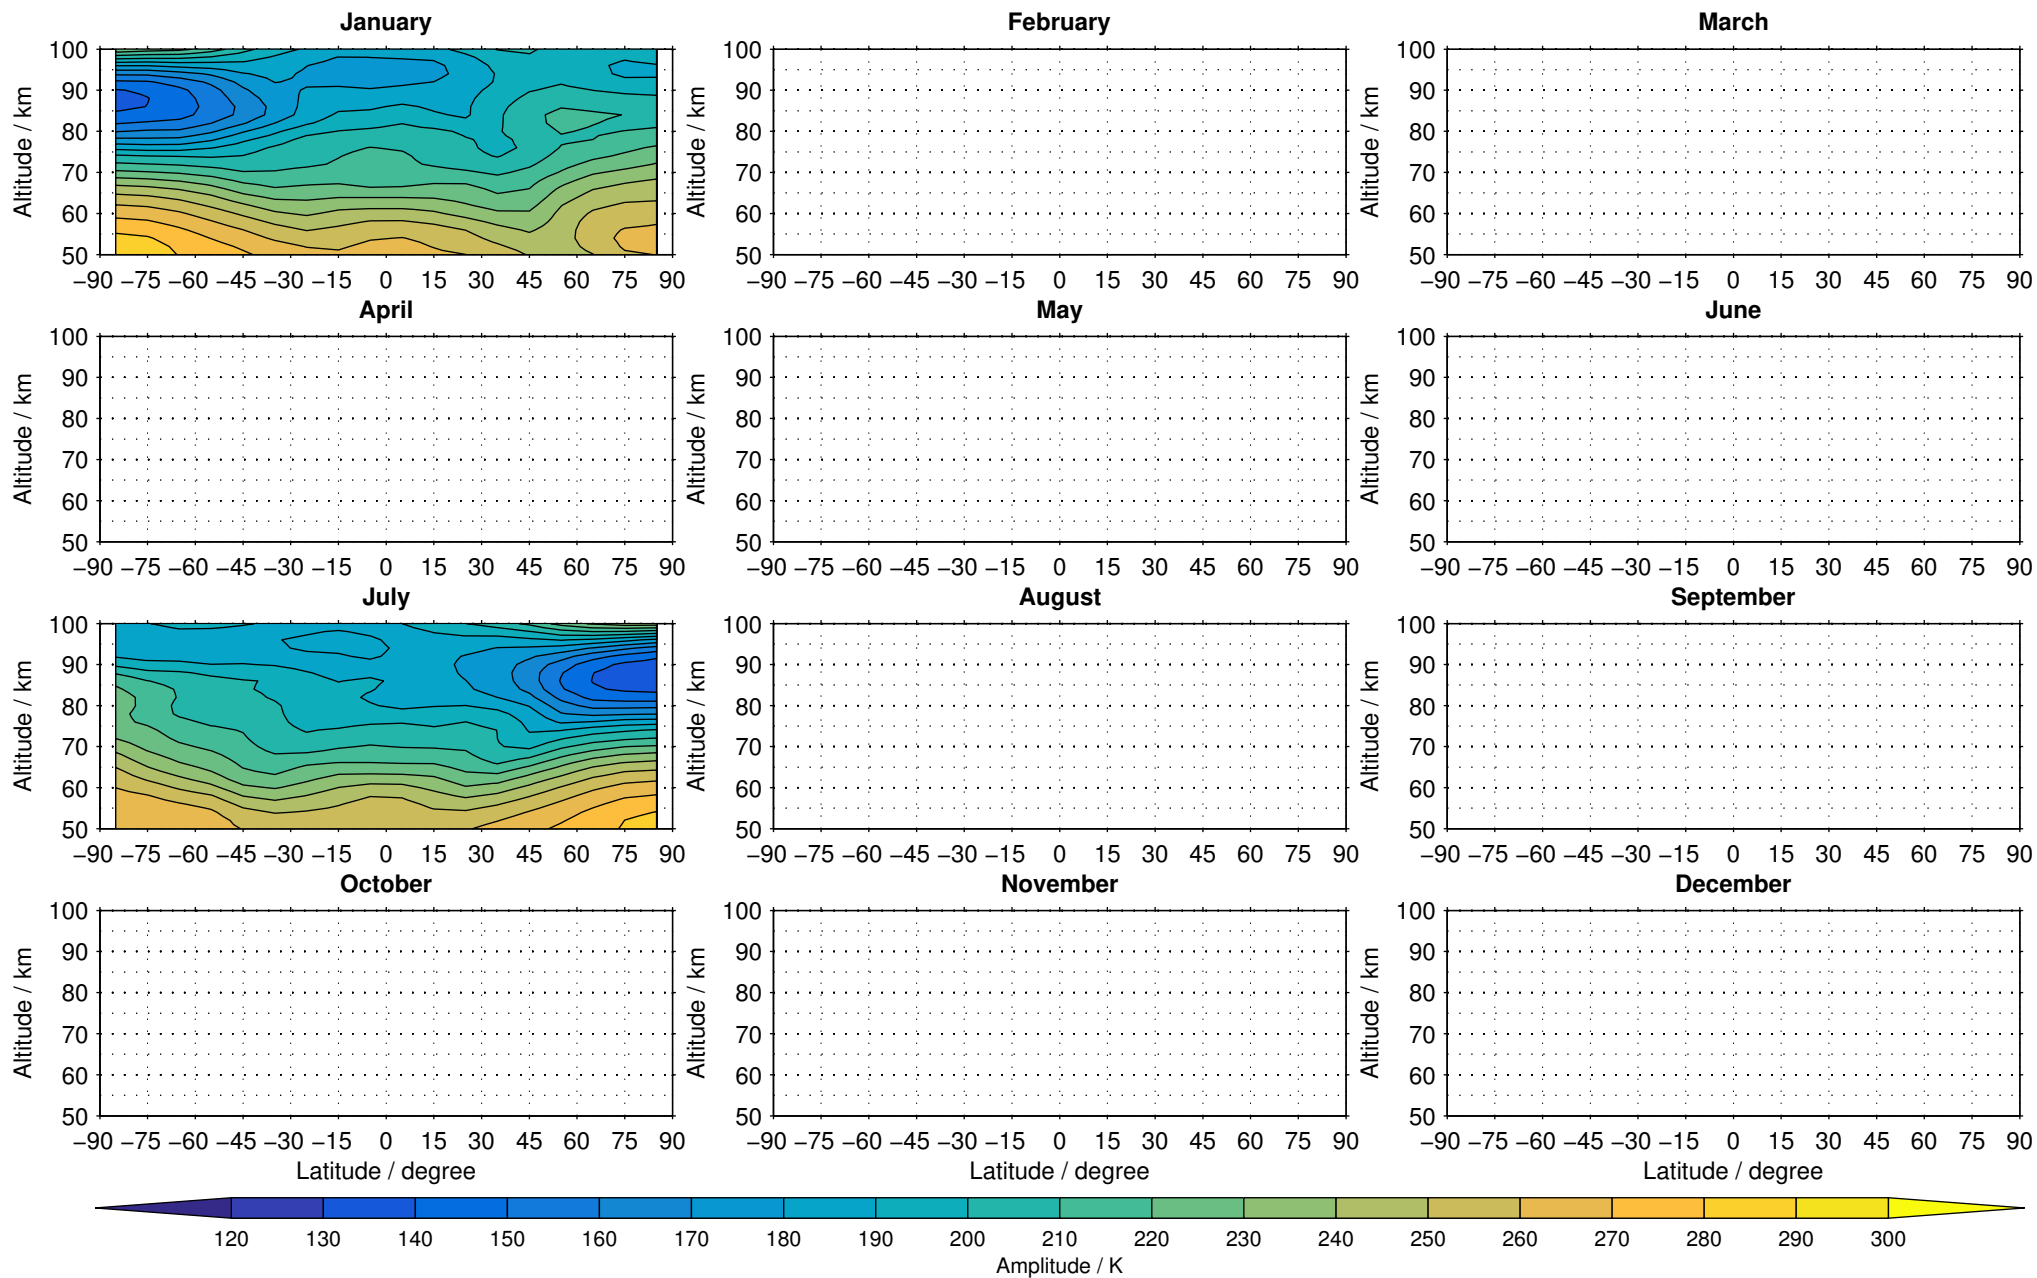

Envisat/MIPAS (IMKIAA) V5R v721 NLC temperature distribution for 2008

Creation Time:
16-03-2017
08:16:55 LT

Envisat/MIPAS (IMKIAA) V5R v721 NLC temperature distribution for 2009

Creation Time:
16-03-2017
08:16:55 LT

Envisat/MIPAS (IMKIAA) V5R v721 NLC temperature distribution for 2010

Creation Time:
16-03-2017
08:16:56 LT

Envisat/MIPAS (IMKIAA) V5R v721 NLC temperature distribution for 2011

Creation Time:
16-03-2017
08:16:57 LT