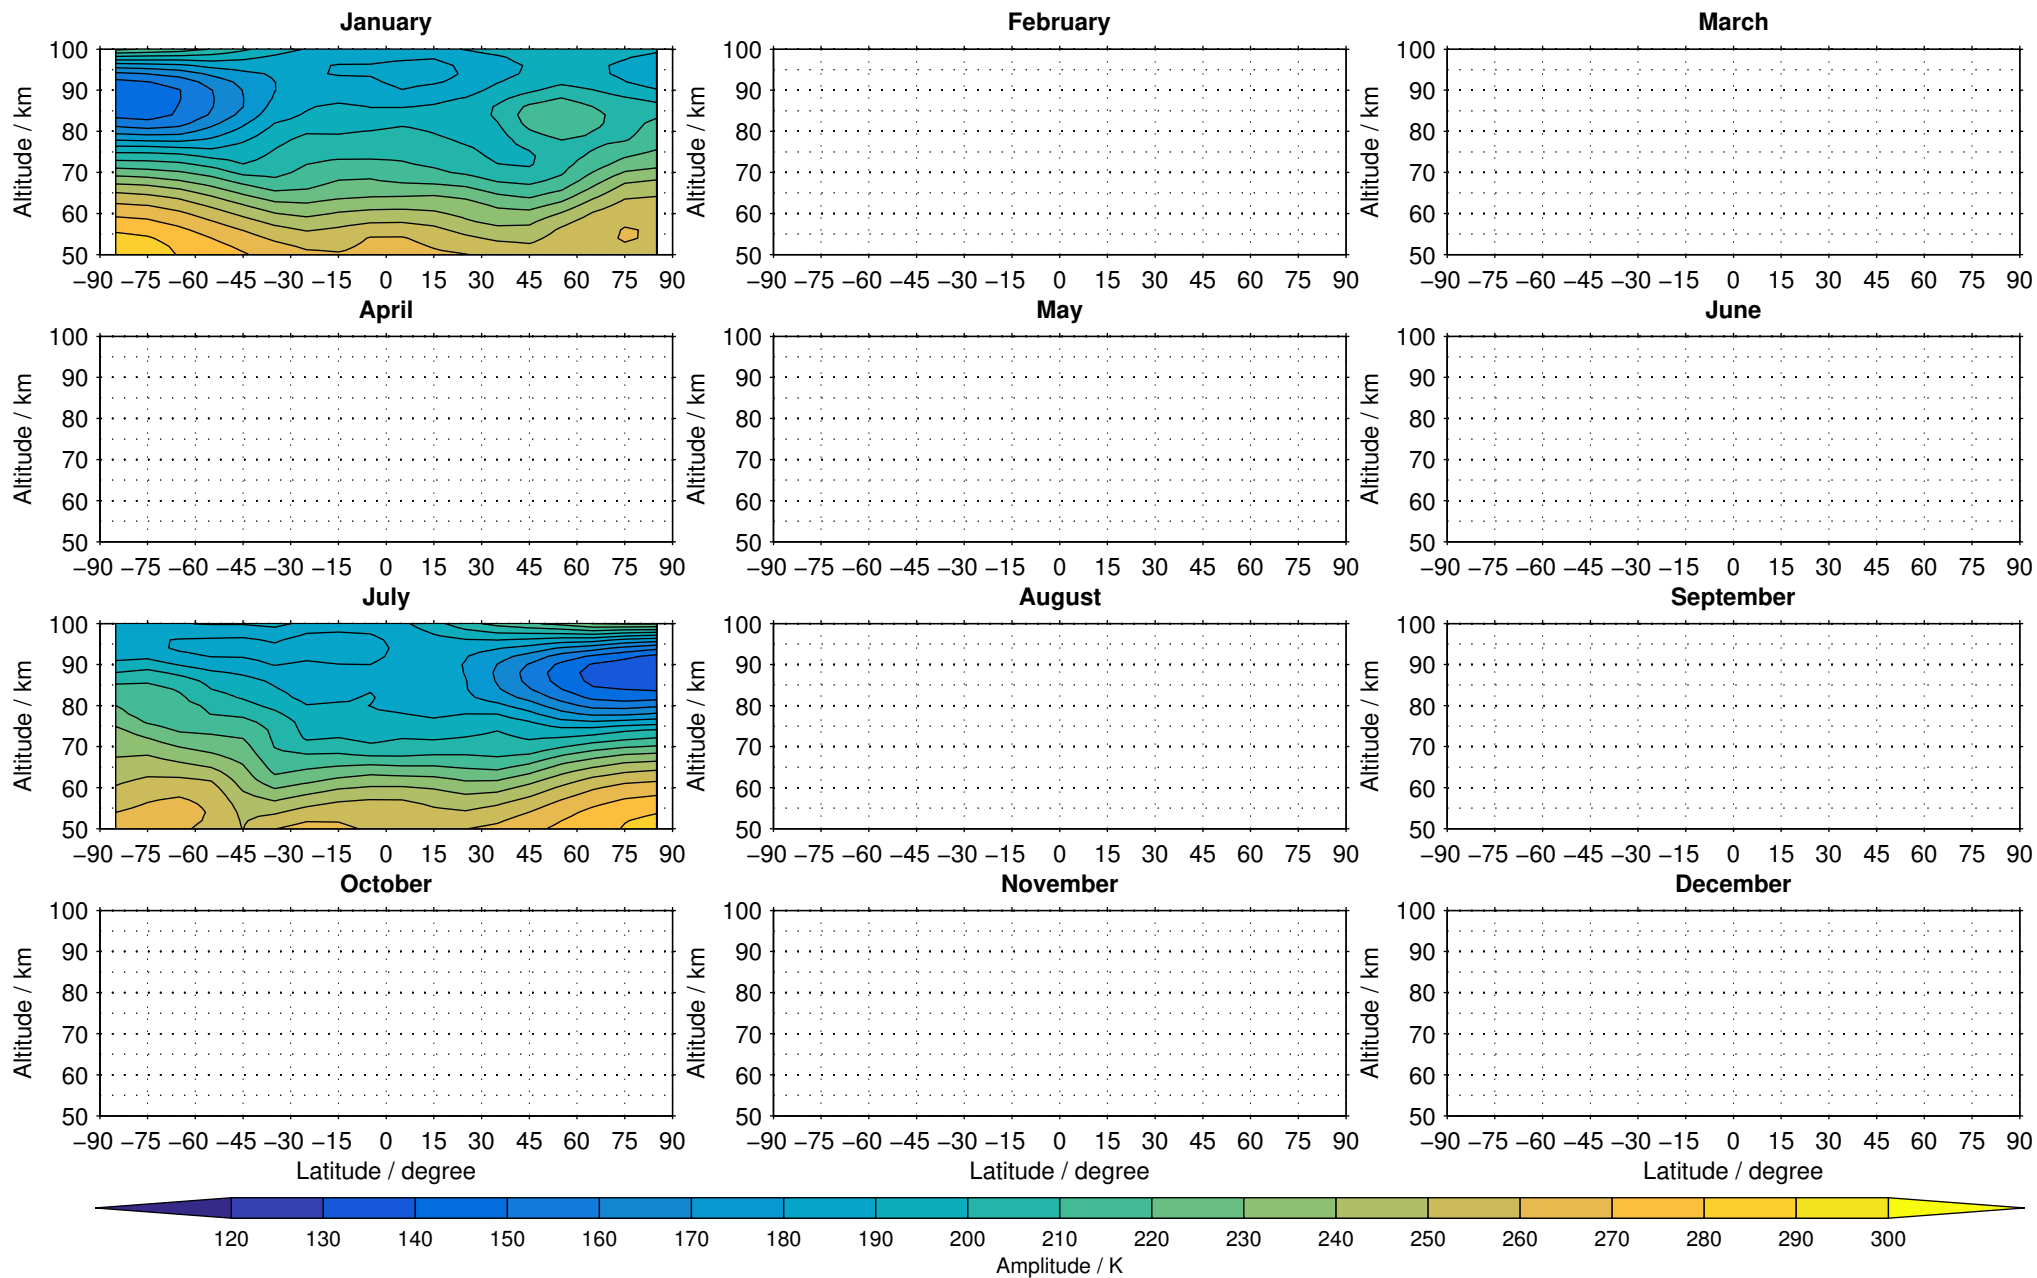

Envisat/MIPAS (IMKIAA) V5R v721 NLC temperature distribution for 2005

Creation Time:
16-03-2017
08:16:53 LT

Envisat/MIPAS (IMKIAA) V5R v721 NLC temperature distribution for 2007

Creation Time:
16-03-2017
08:16:54 LT

Envisat/MIPAS (IMKIAA) V5R v721 NLC temperature distribution for 2008

Creation Time:
16-03-2017
08:16:55 LT

Envisat/MIPAS (IMKIAA) V5R v721 NLC temperature distribution for 2009

Creation Time:
16-03-2017
08:16:55 LT

Envisat/MIPAS (IMKIAA) V5R v721 NLC temperature distribution for 2010

Creation Time:
16-03-2017
08:16:56 LT

Envisat/MIPAS (IMKIAA) V5R v721 NLC temperature distribution for 2011

Creation Time:
16-03-2017
08:16:57 LT