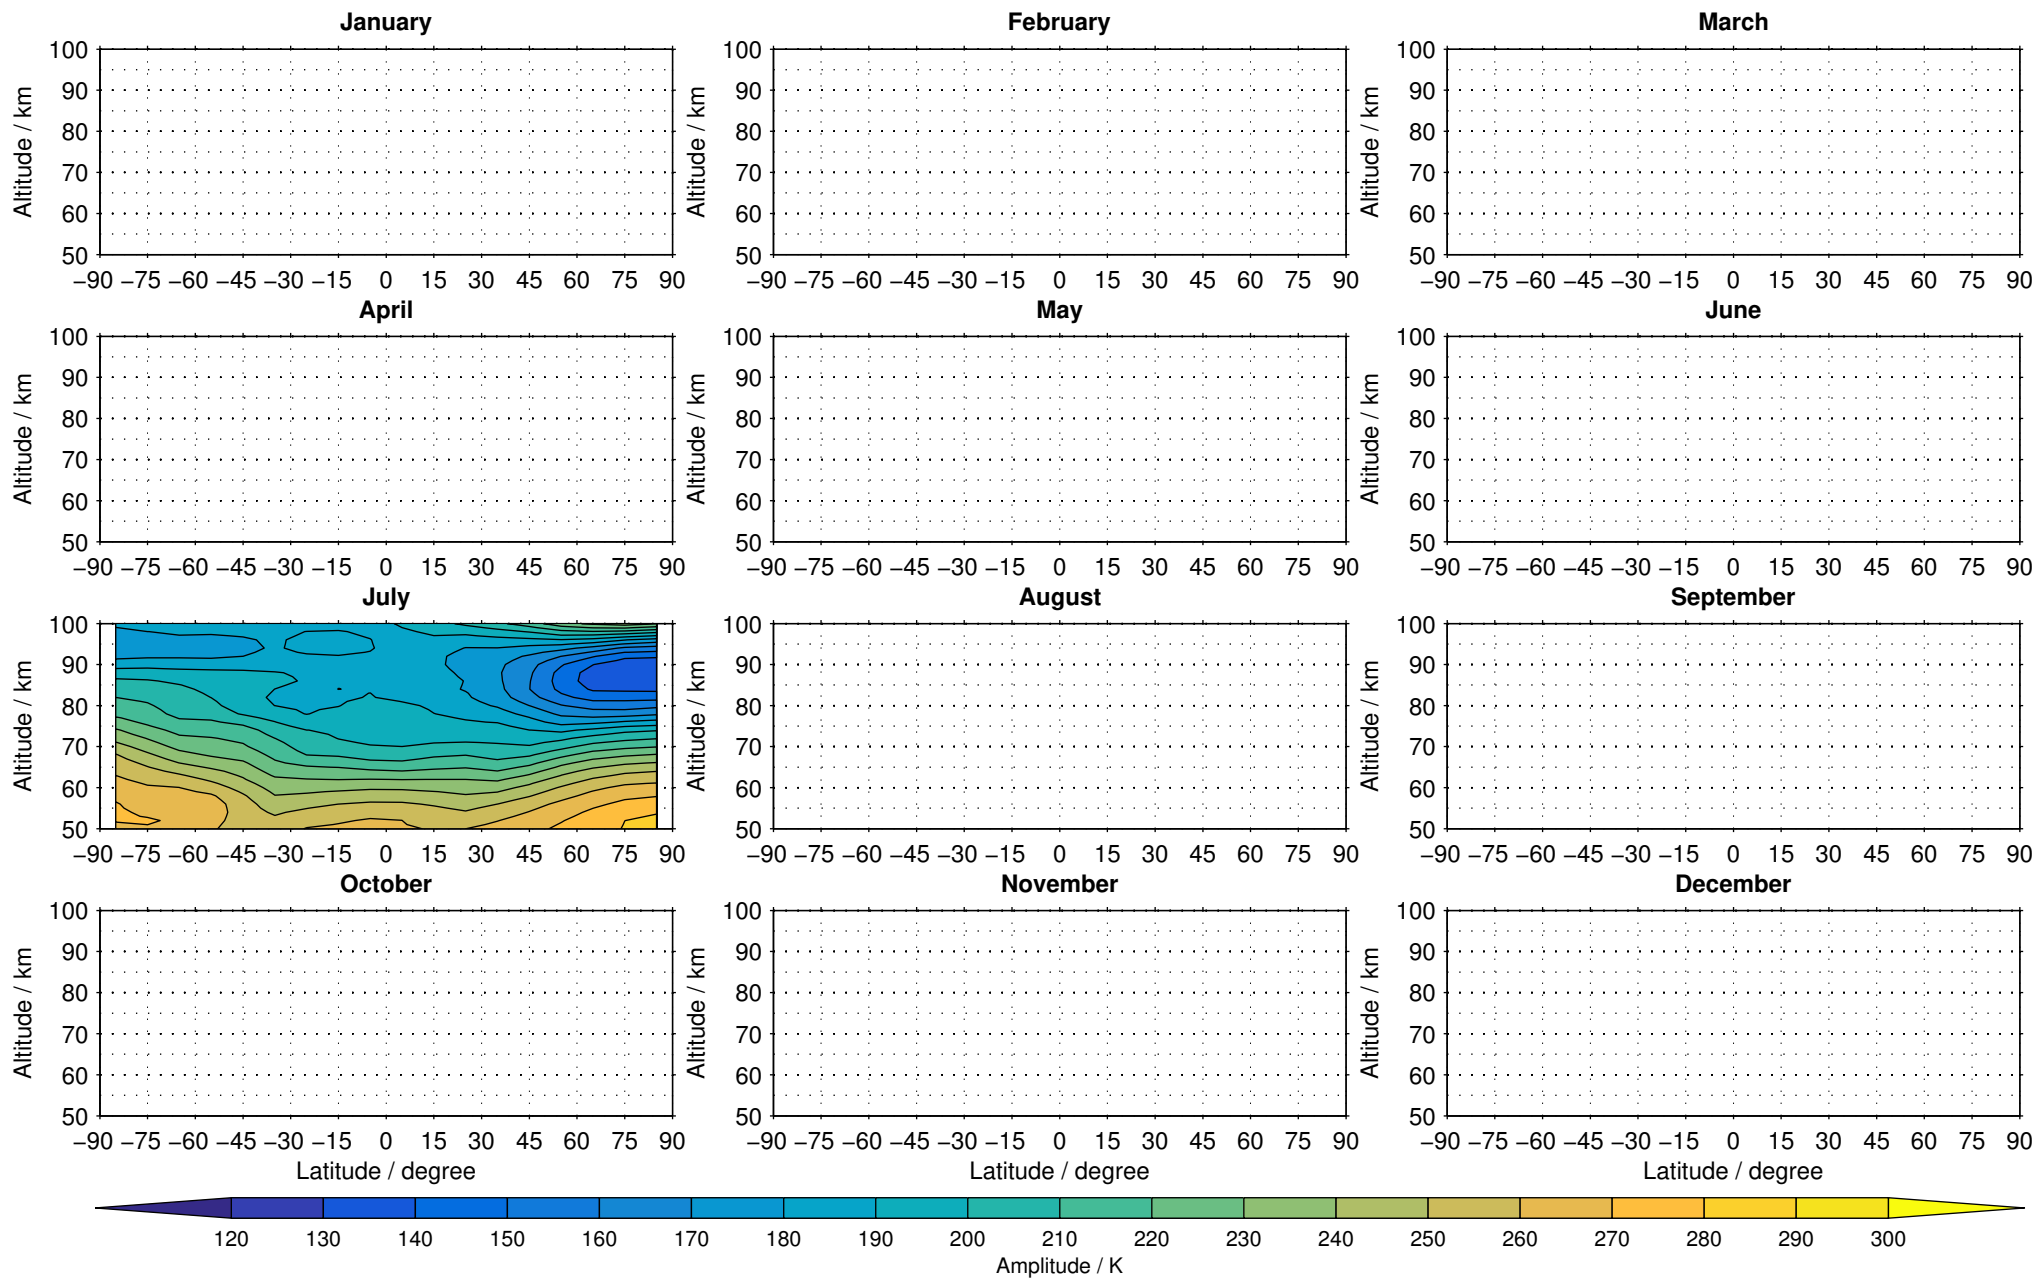

Envisat/MIPAS (IMKIAA) V5R v721 NLC temperature distribution for 2005

Creation Time:
16-03-2017
08:16:53 LT

Envisat/MIPAS (IMKIAA) V5R v721 NLC temperature distribution for 2007

Creation Time:
16-03-2017
08:16:54 LT

Envisat/MIPAS (IMKIAA) V5R v721 NLC temperature distribution for 2008

Creation Time:
16-03-2017
08:16:55 LT

Envisat/MIPAS (IMKIAA) V5R v721 NLC temperature distribution for 2009

Creation Time:
16-03-2017
08:16:55 LT

Envisat/MIPAS (IMKIAA) V5R v721 NLC temperature distribution for 2010

Creation Time:
16-03-2017
08:16:56 LT

Envisat/MIPAS (IMKIAA) V5R v721 NLC temperature distribution for 2011

Creation Time:
16-03-2017
08:16:57 LT