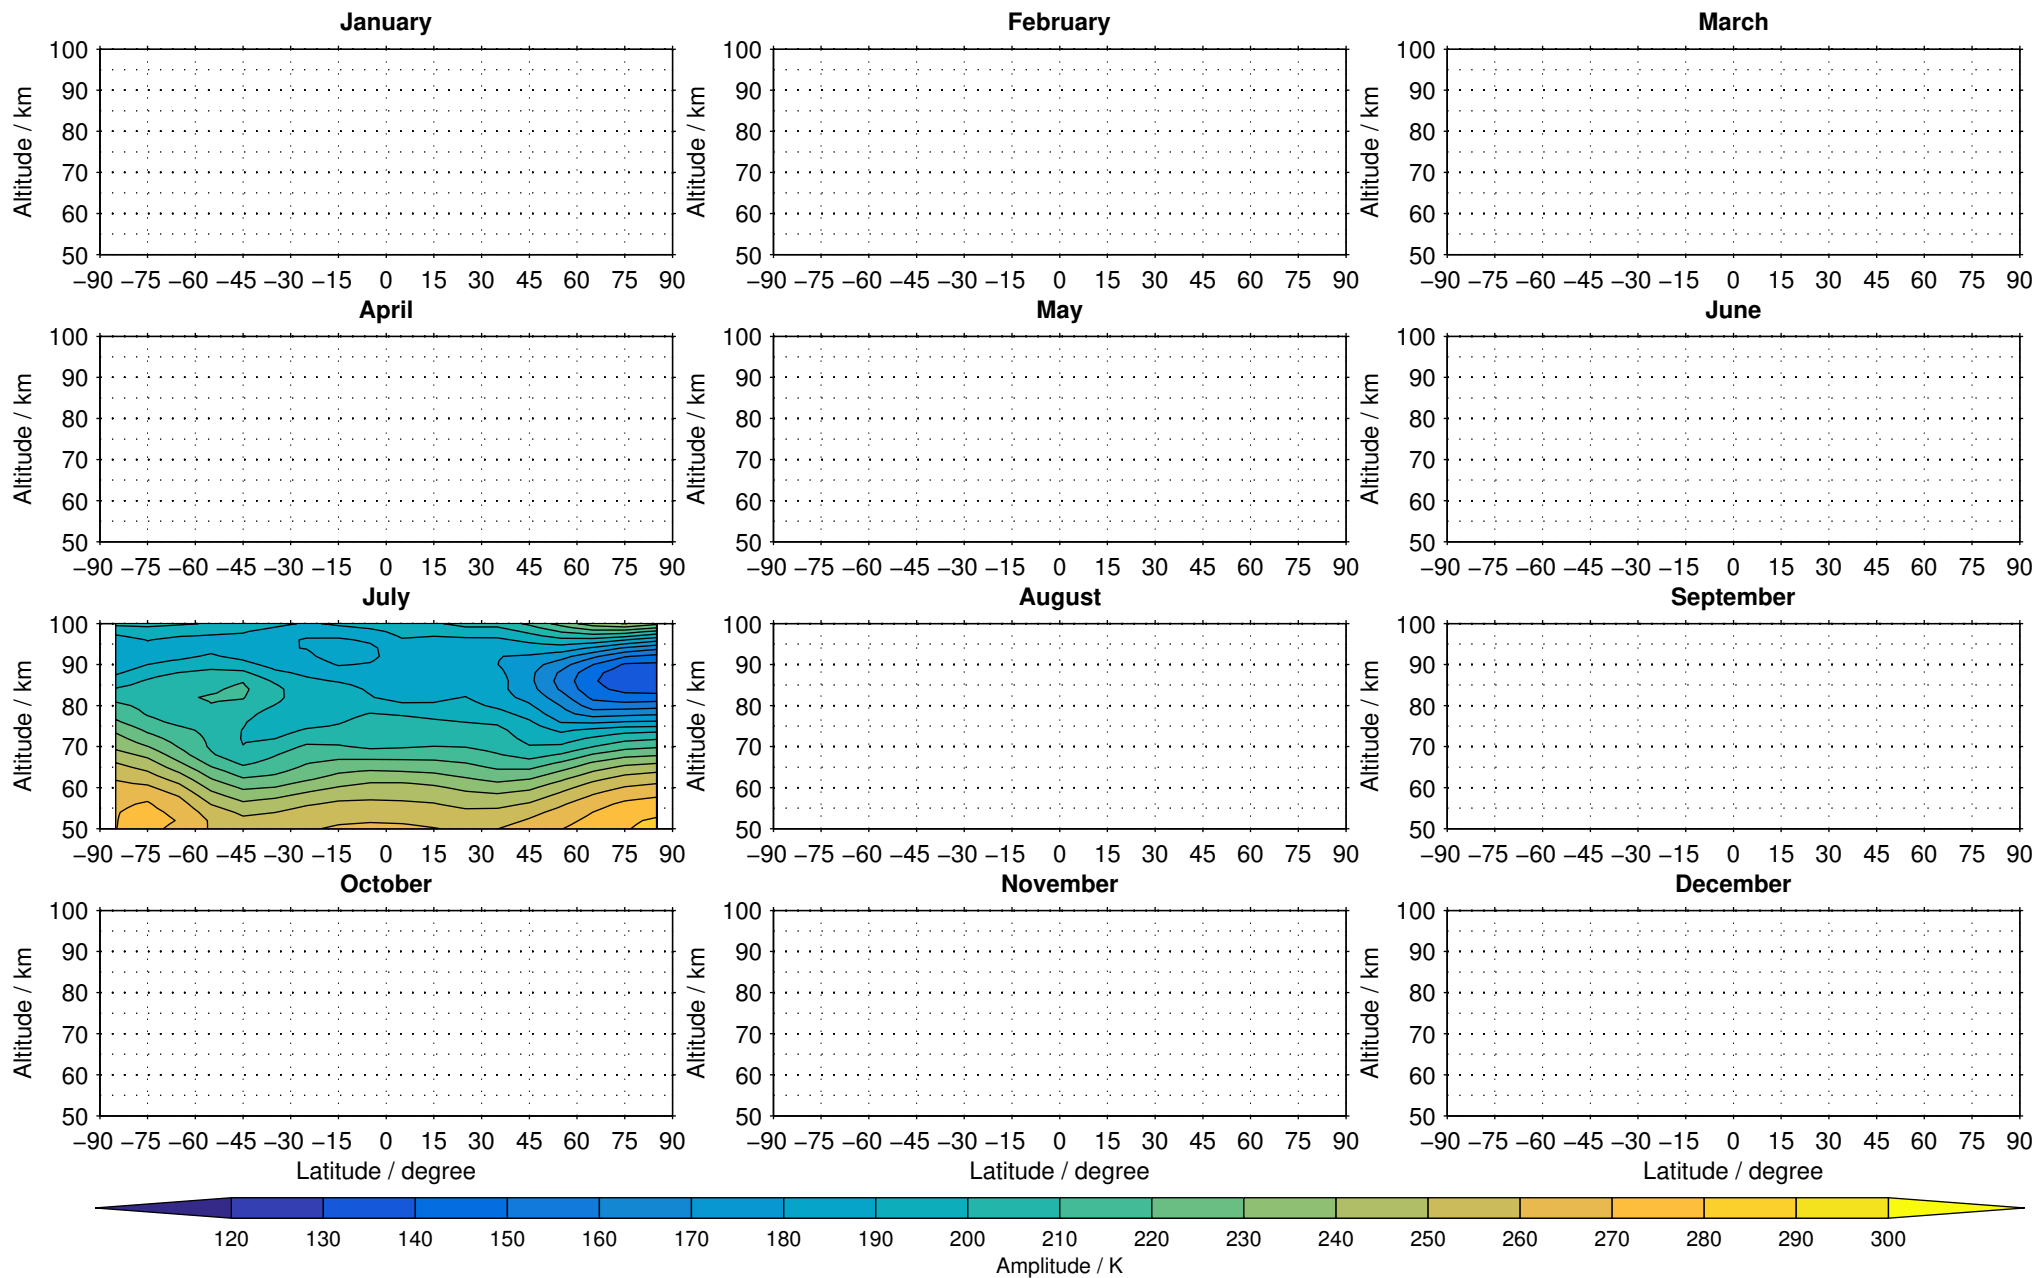

Envisat/MIPAS (IMKIAA) V5R v721 NLC temperature distribution for 2005

Creation Time:
16-03-2017
08:16:53 LT

Envisat/MIPAS (IMKIAA) V5R v721 NLC temperature distribution for 2007

Creation Time:
16-03-2017
08:16:54 LT

Envisat/MIPAS (IMKIAA) V5R v721 NLC temperature distribution for 2008

Creation Time:
16-03-2017
08:16:55 LT

Envisat/MIPAS (IMKIAA) V5R v721 NLC temperature distribution for 2009

Creation Time:
16-03-2017
08:16:55 LT

Envisat/MIPAS (IMKIAA) V5R v721 NLC temperature distribution for 2010

Creation Time:
16-03-2017
08:16:56 LT

Envisat/MIPAS (IMKIAA) V5R v721 NLC temperature distribution for 2011

Creation Time:
16-03-2017
08:16:57 LT