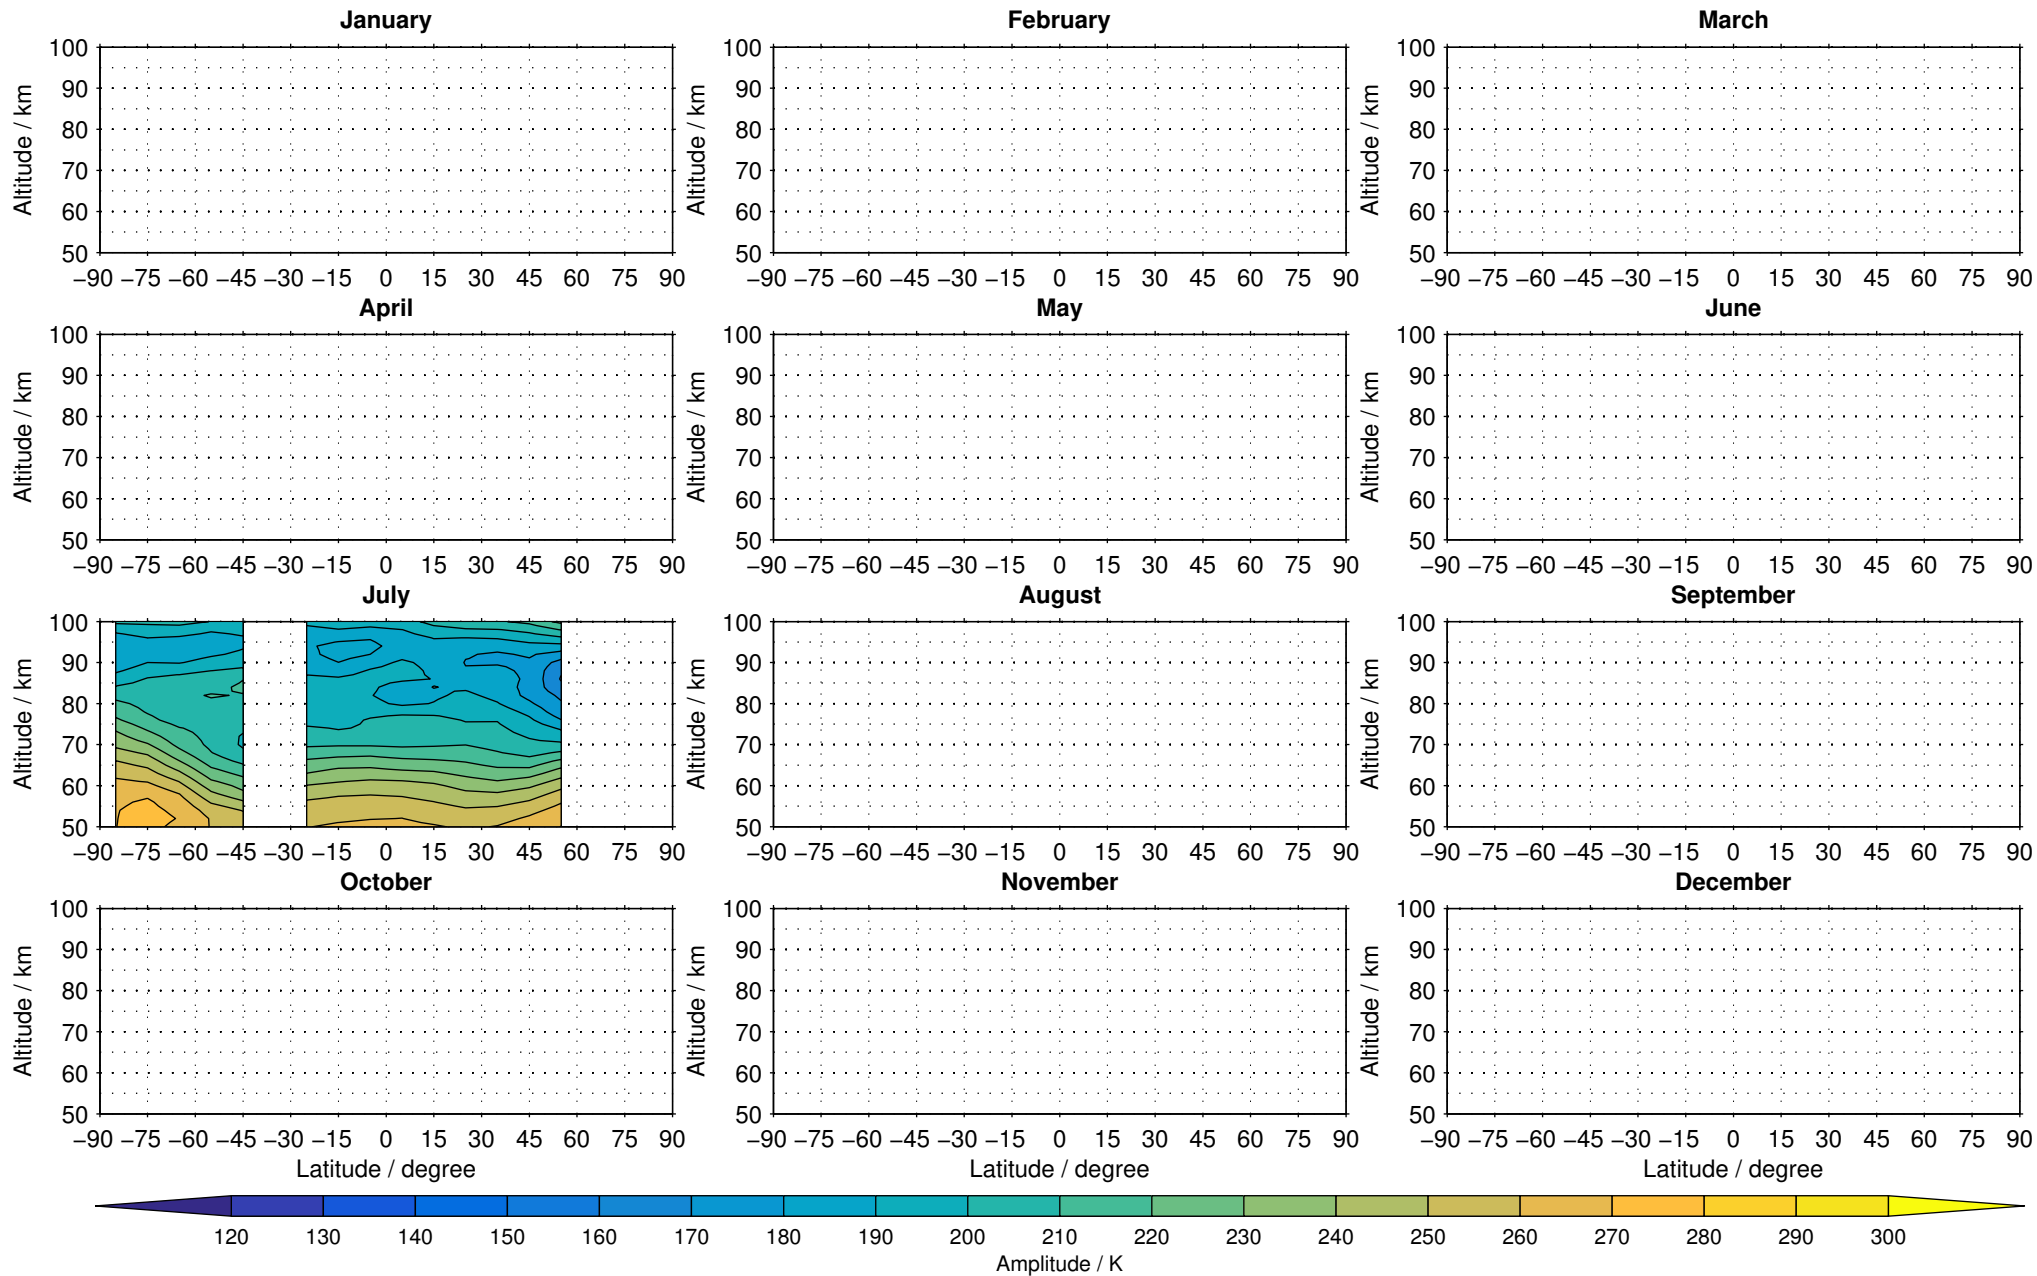

# Envisat/MIPAS (IMKIAA) V5R v721 NLC nighttime temperature distribution for 2005

Creation Time:  
16-03-2017  
08:17:06 LT

# Envisat/MIPAS (IMKIAA) V5R v721 NLC nighttime temperature distribution for 2007

Creation Time:  
16-03-2017  
08:17:06 LT