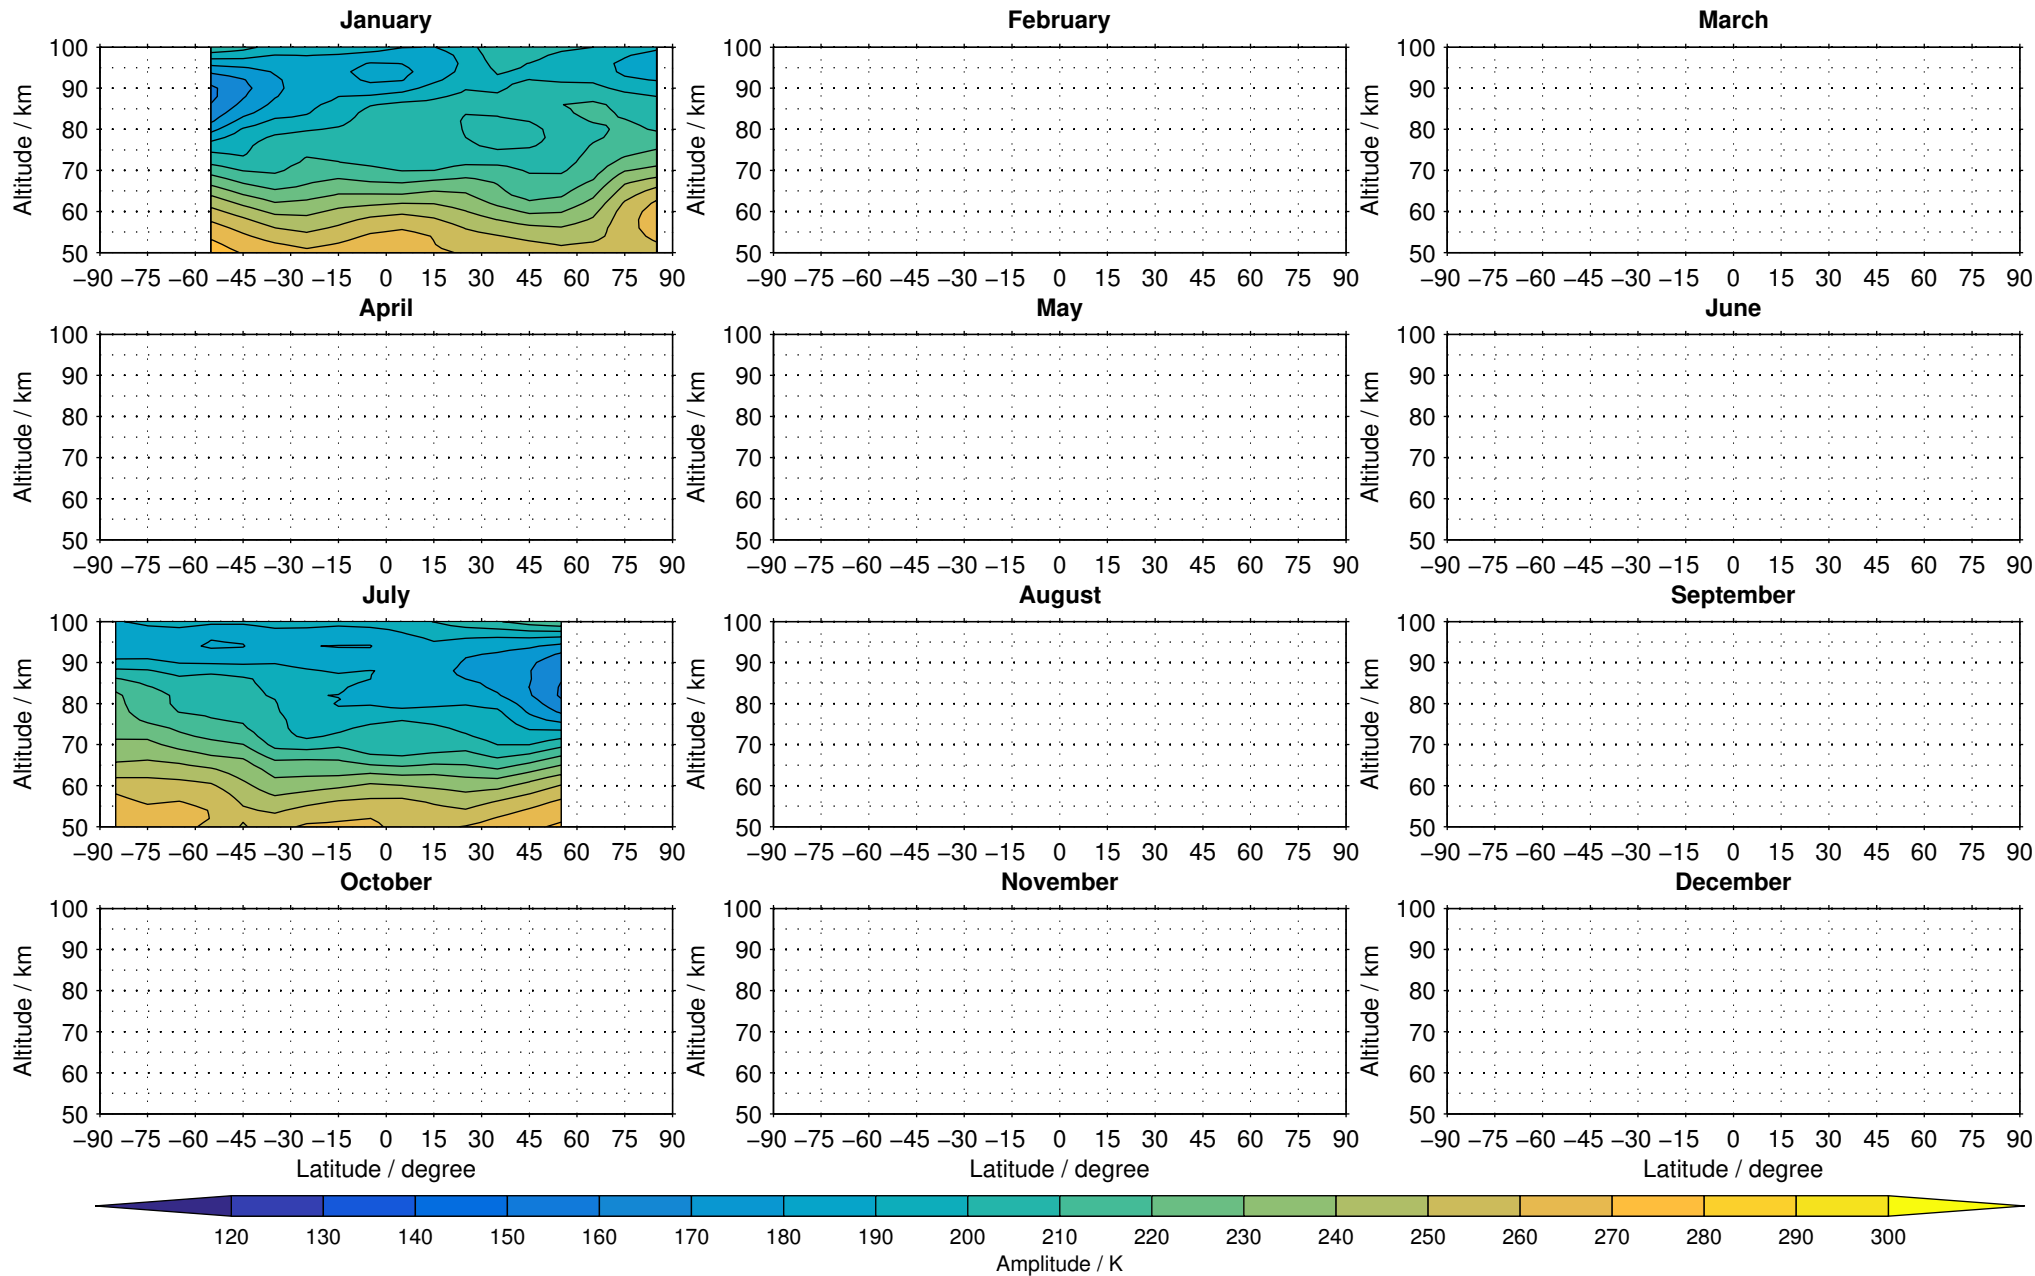

Envisat/MIPAS (IMKIAA) V5R v721 NLC nighttime temperature distribution for 2011

Creation Time:
16-03-2017
08:17:09 LT