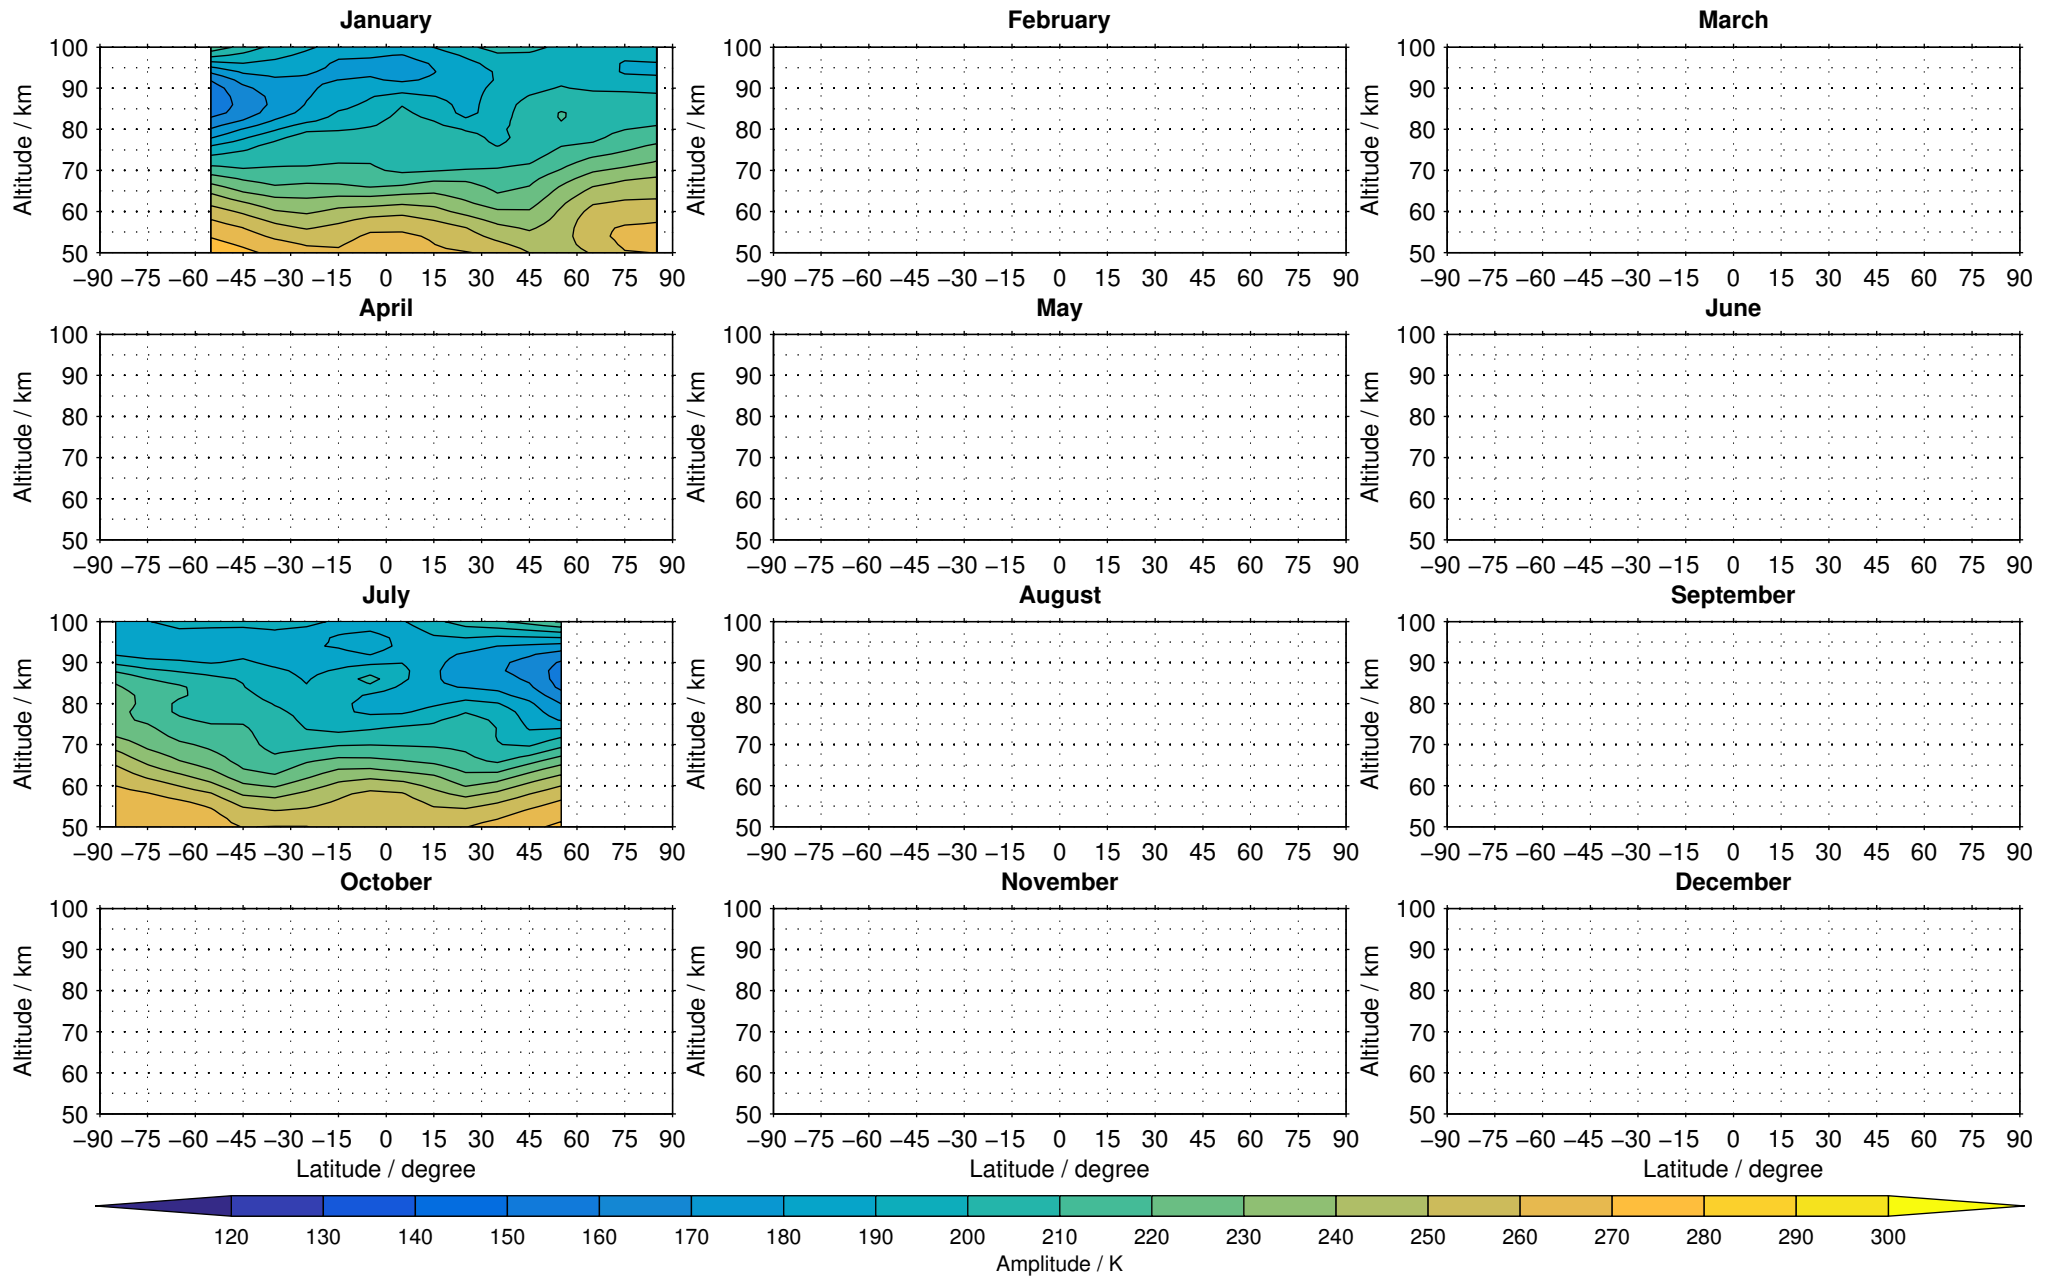

Envisat/MIPAS (IMKIAA) V5R v721 NLC nighttime temperature distribution for 2010

Creation Time:
16-03-2017
08:17:08 LT