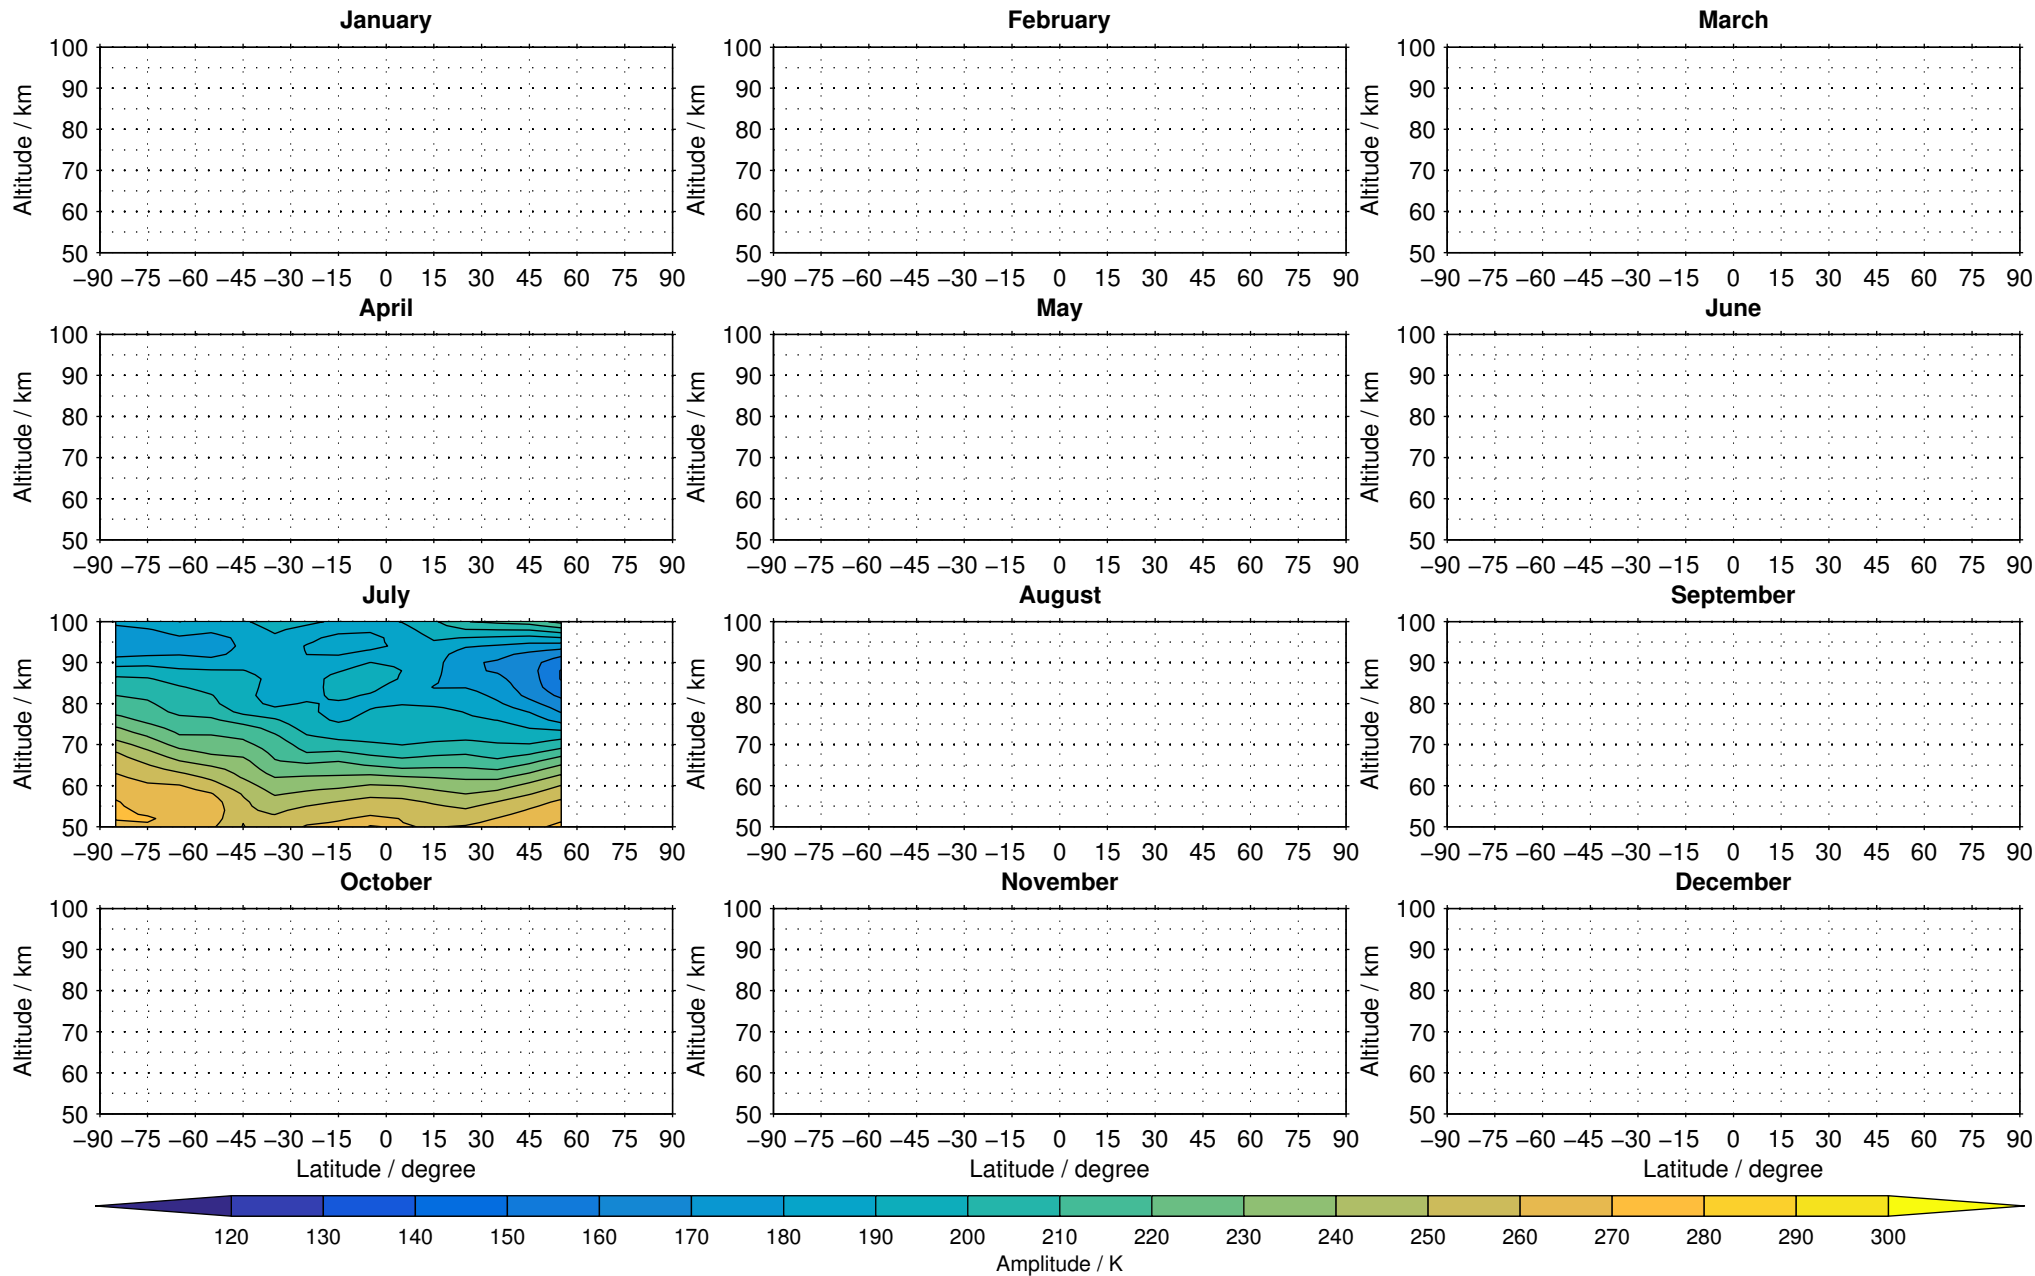

Envisat/MIPAS (IMKIAA) V5R v721 NLC nighttime temperature distribution for 2008

Creation Time:
16-03-2017
08:17:07 LT