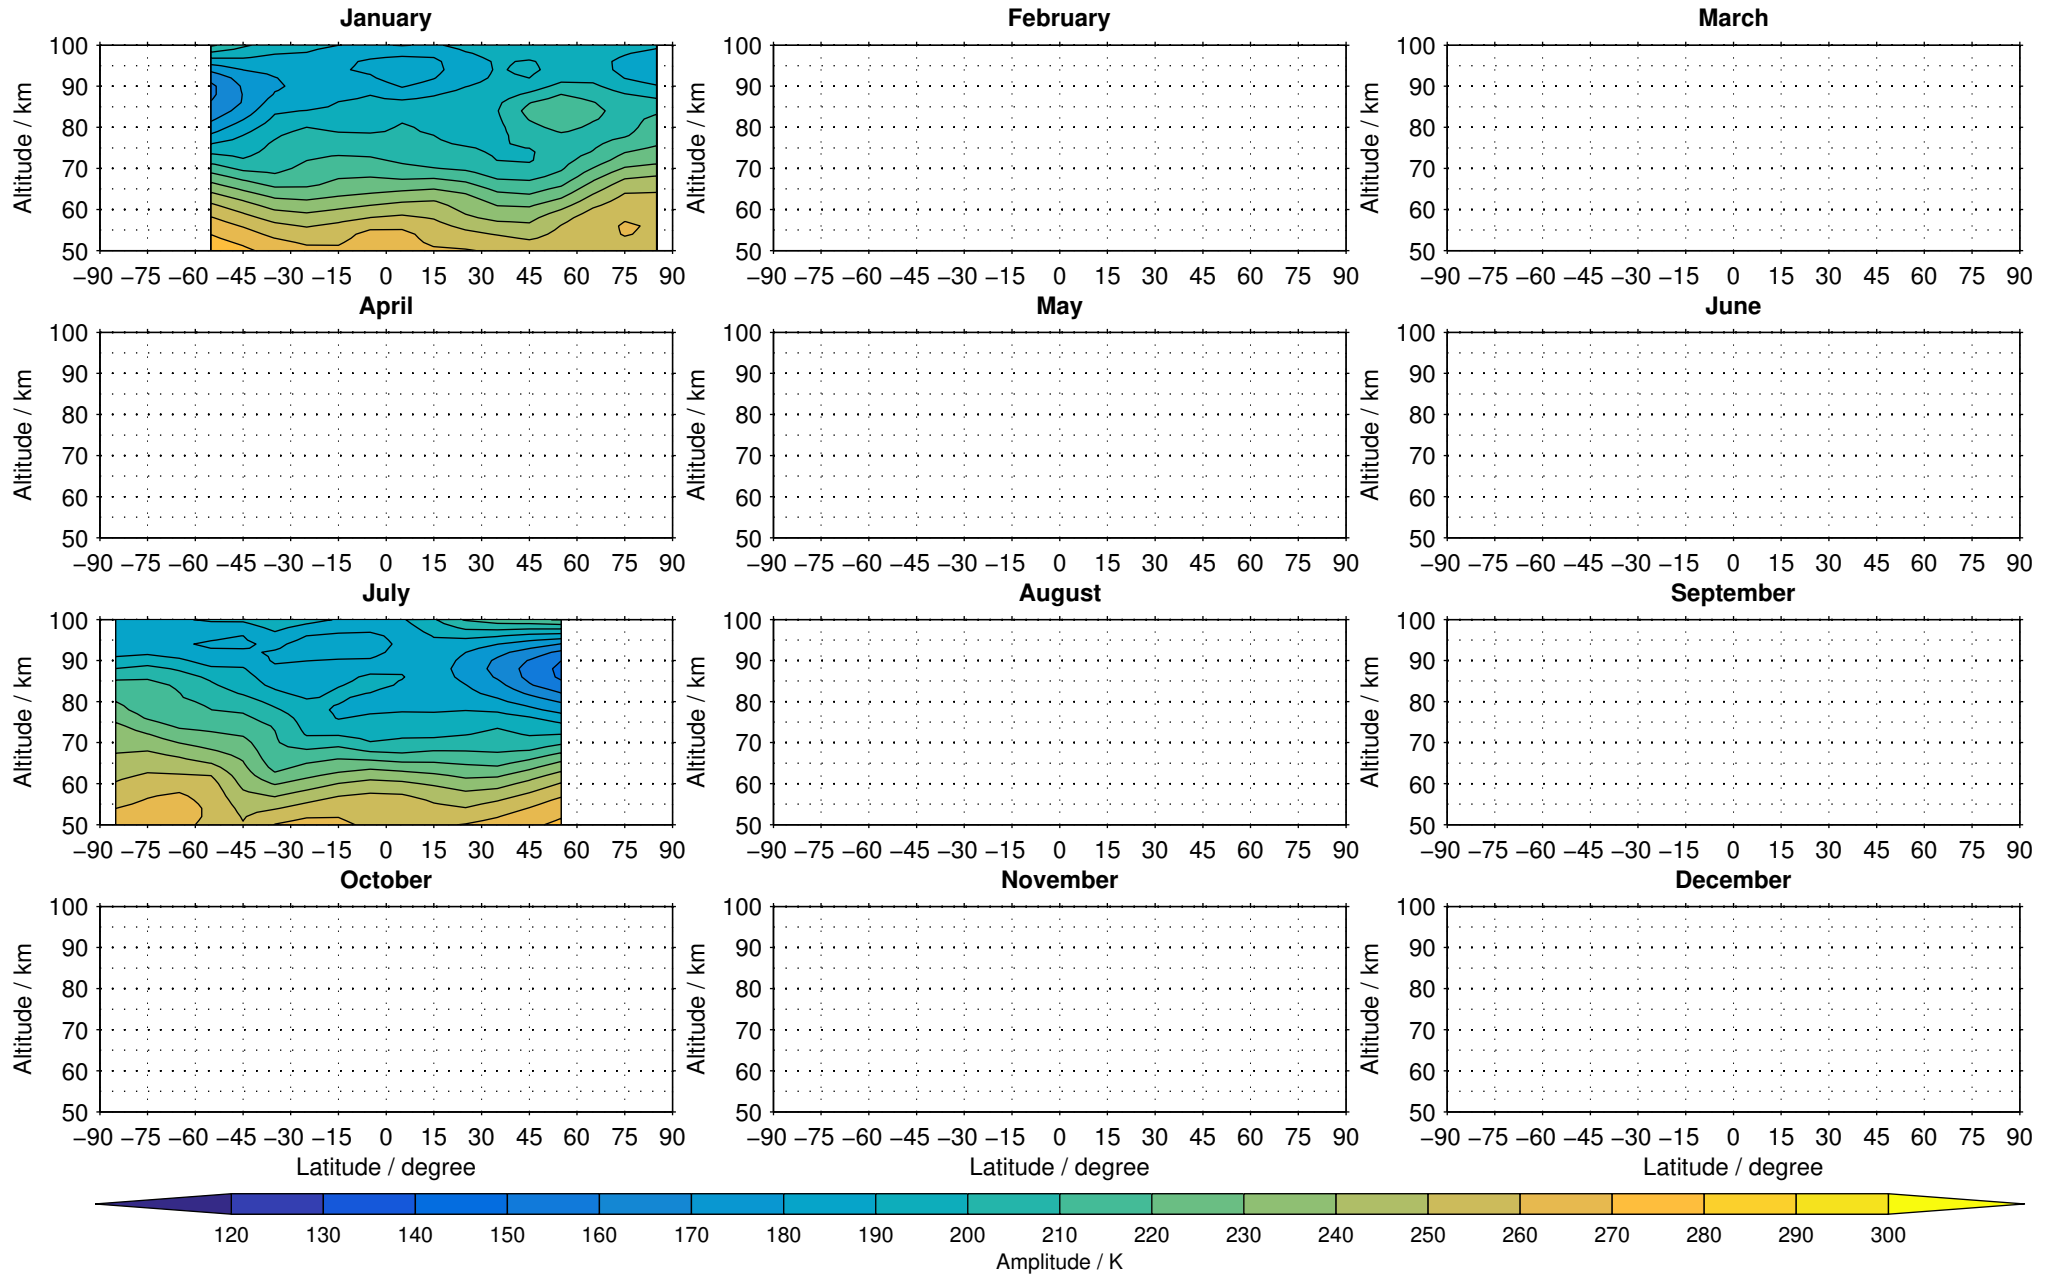

Envisat/MIPAS (IMKIAA) V5R v721 NLC nighttime temperature distribution for 2009

Creation Time:
16-03-2017
08:17:08 LT