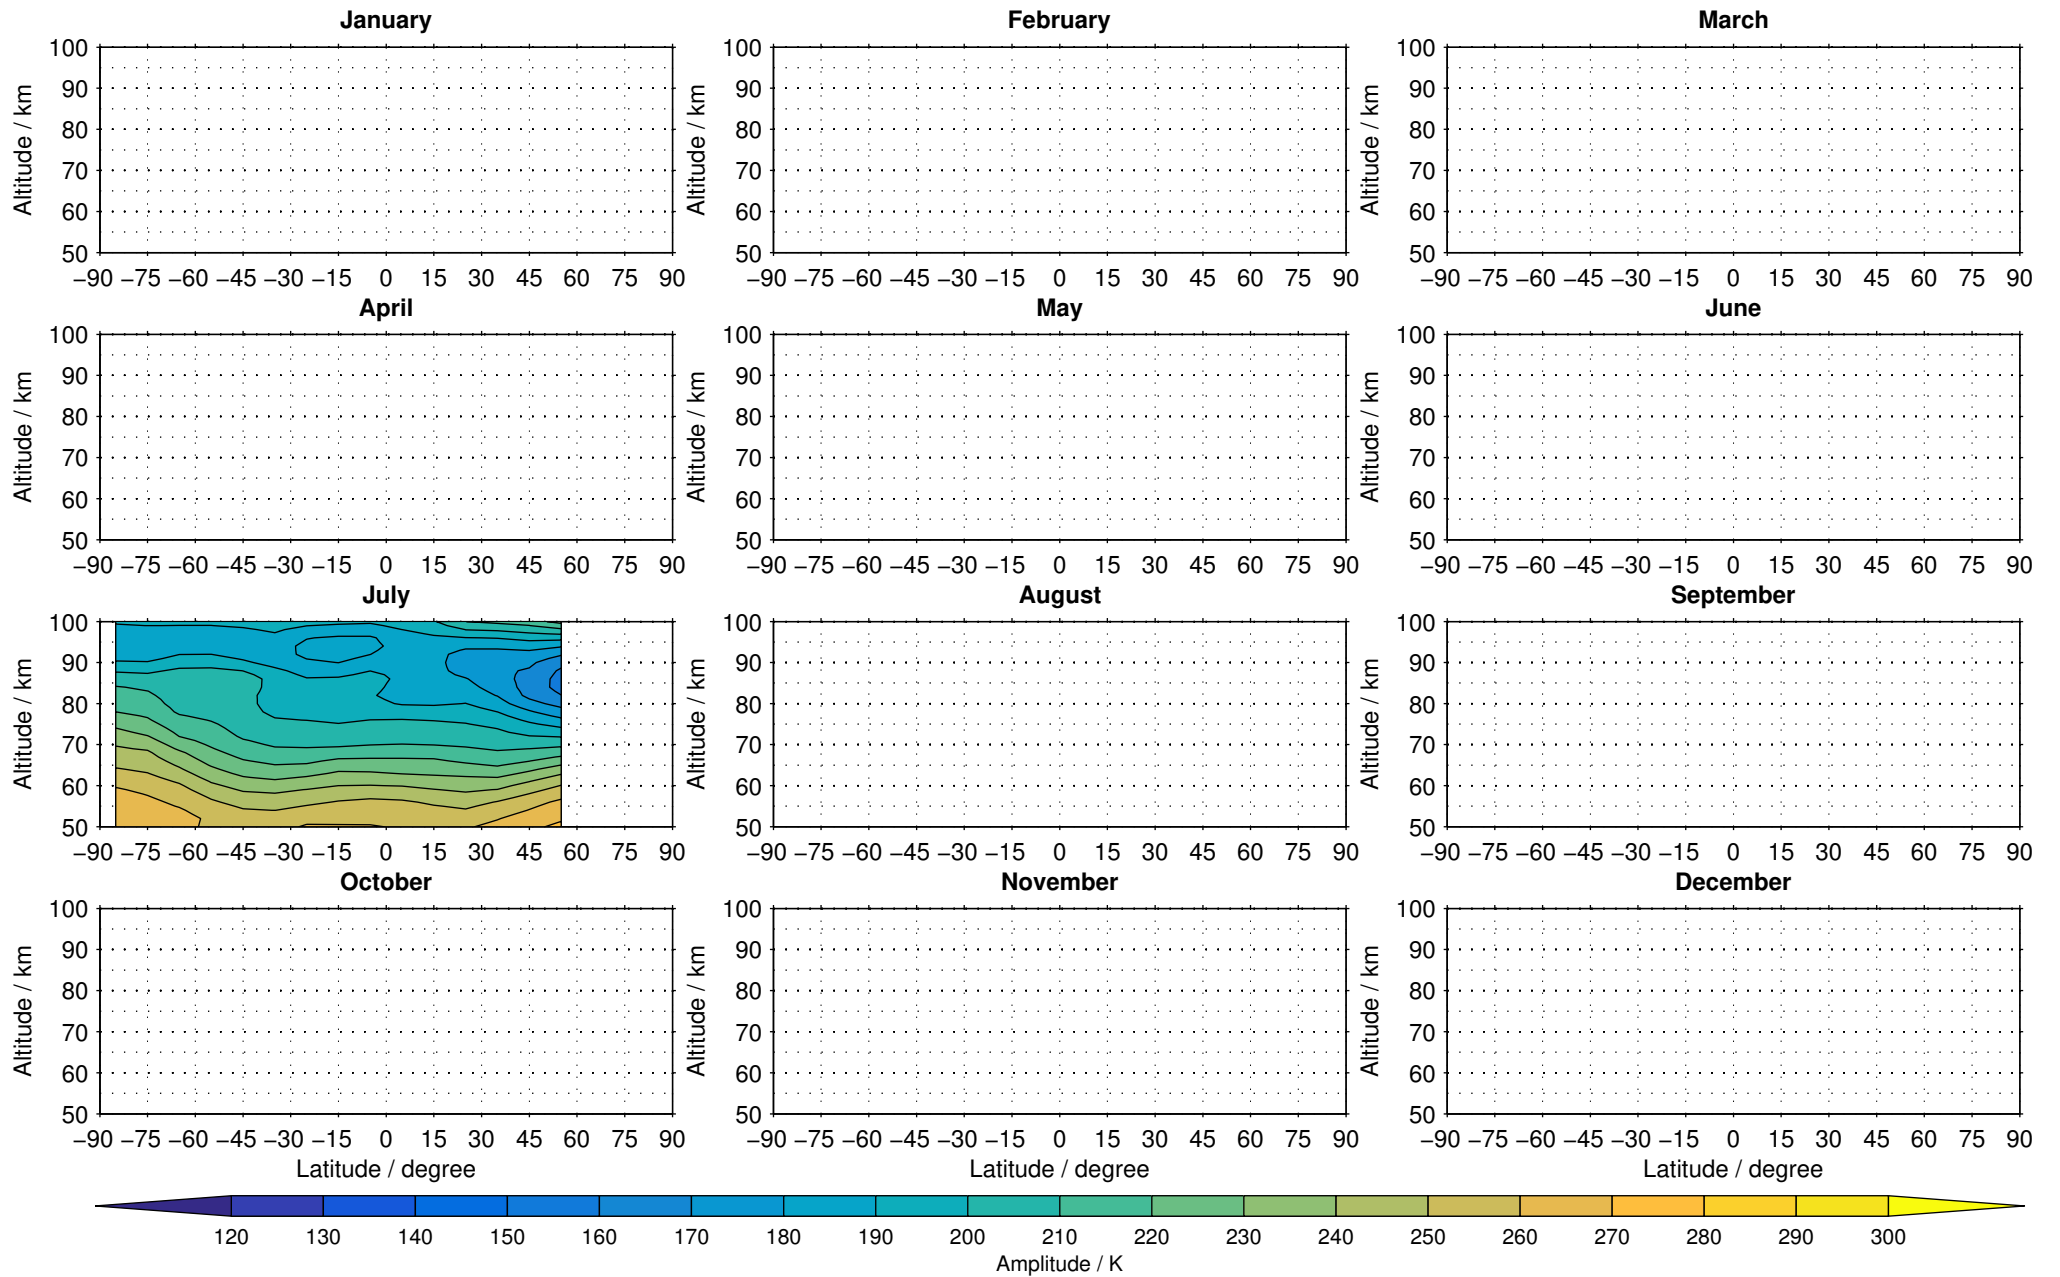

# Envisat/MIPAS (IMKIAA) V5R v721 NLC nighttime temperature distribution for 2005

Creation Time:  
16-03-2017  
08:17:06 LT

# Envisat/MIPAS (IMKIAA) V5R v721 NLC nighttime temperature distribution for 2007

Creation Time:  
16-03-2017  
08:17:06 LT