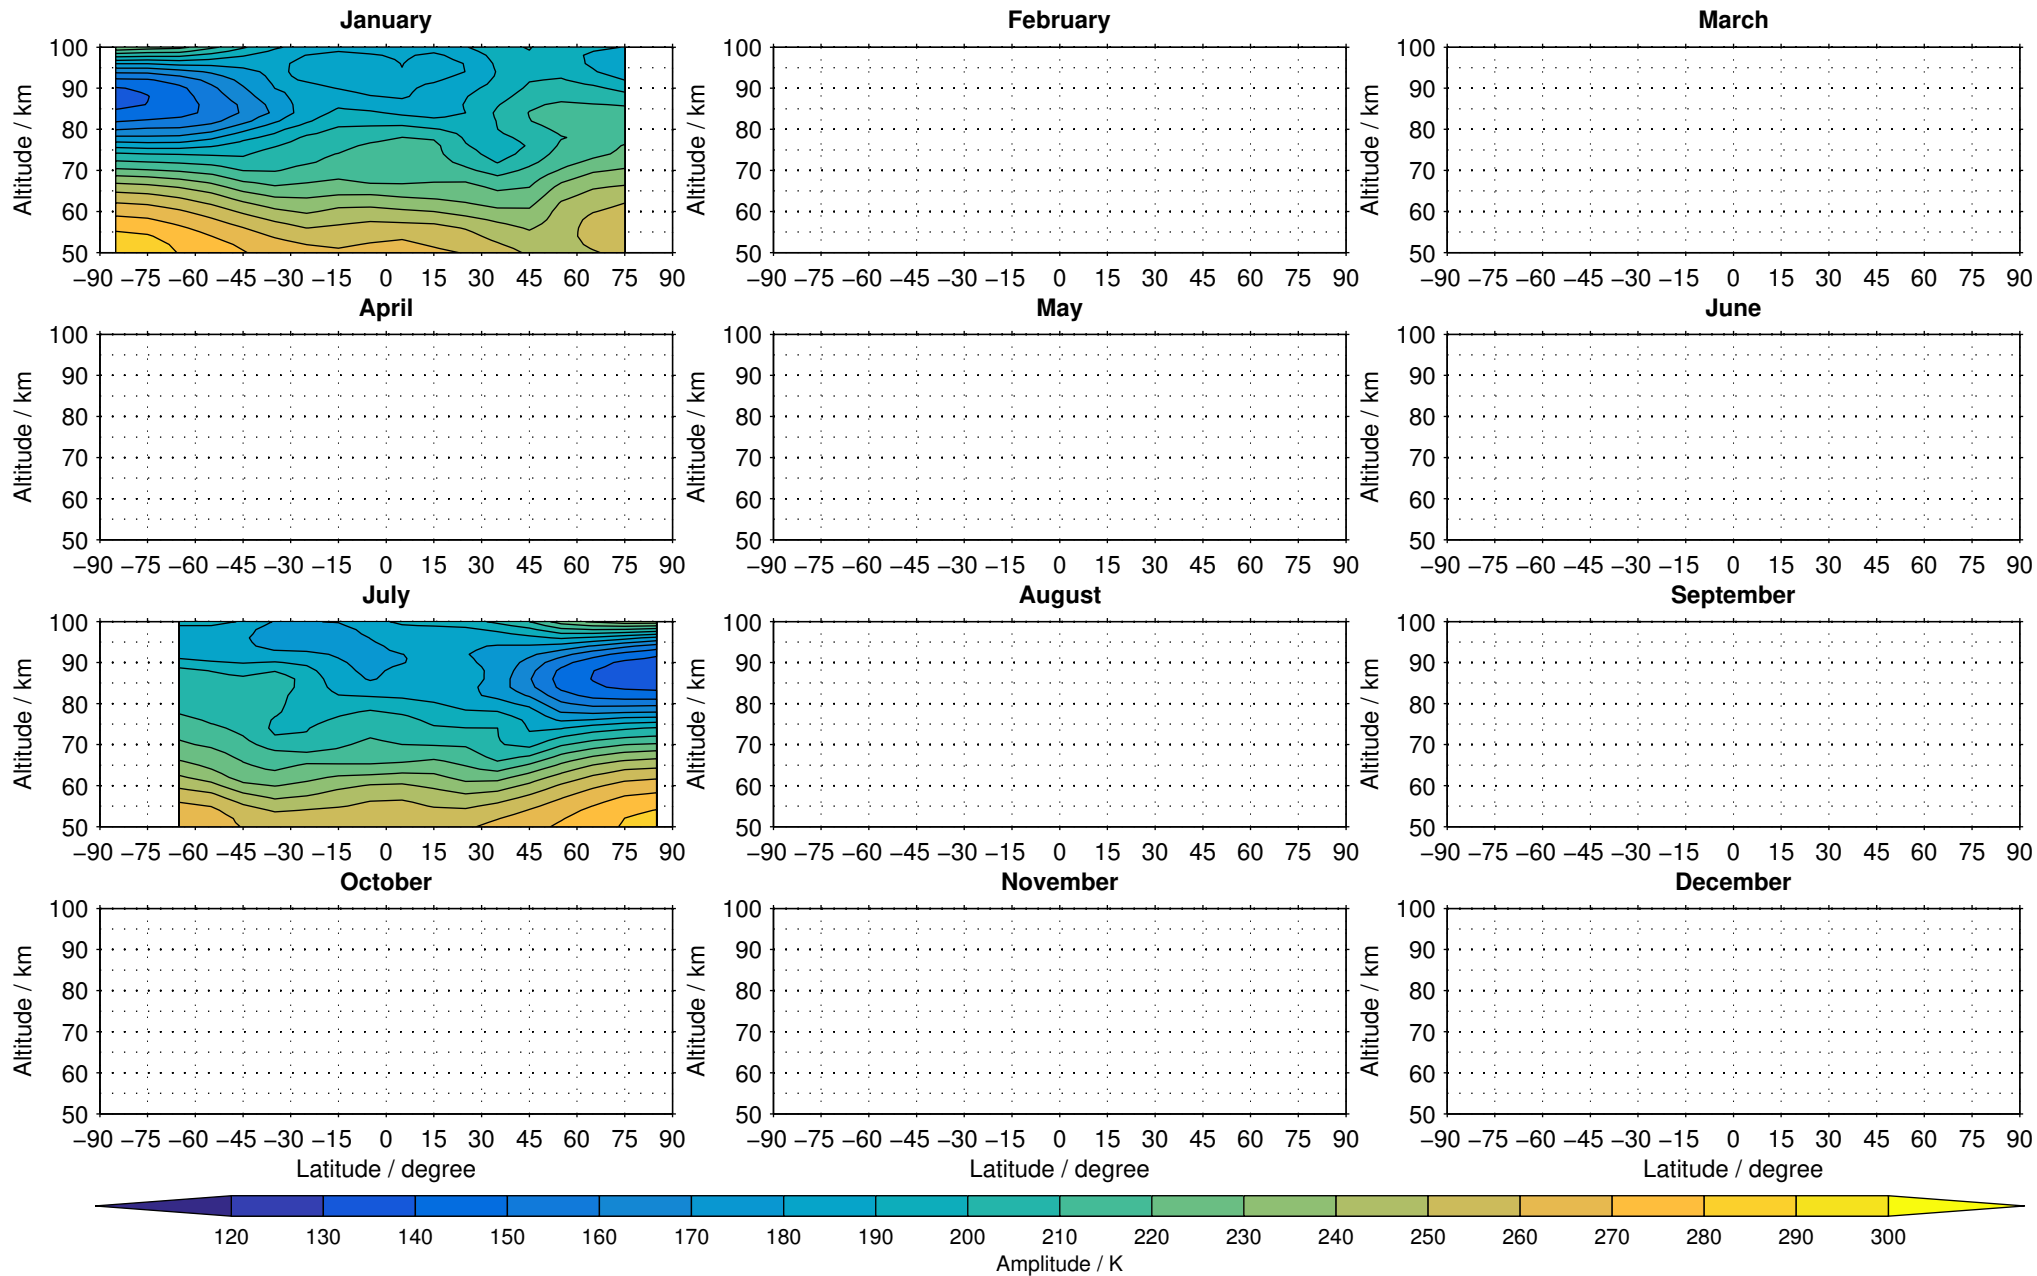

Envisat/MIPAS (IMKIAA) V5R v721 NLC daytime temperature distribution for 2008

Creation Time:
16-03-2017
08:17:01 LT

Envisat/MIPAS (IMKIAA) V5R v721 NLC daytime temperature distribution for 2009

Creation Time:
16-03-2017
08:17:02 LT

Envisat/MIPAS (IMKIAA) V5R v721 NLC daytime temperature distribution for 2010

Creation Time:
16-03-2017
08:17:02 LT

Envisat/MIPAS (IMKIAA) V5R v721 NLC daytime temperature distribution for 2011

Creation Time:
16-03-2017
08:17:03 LT