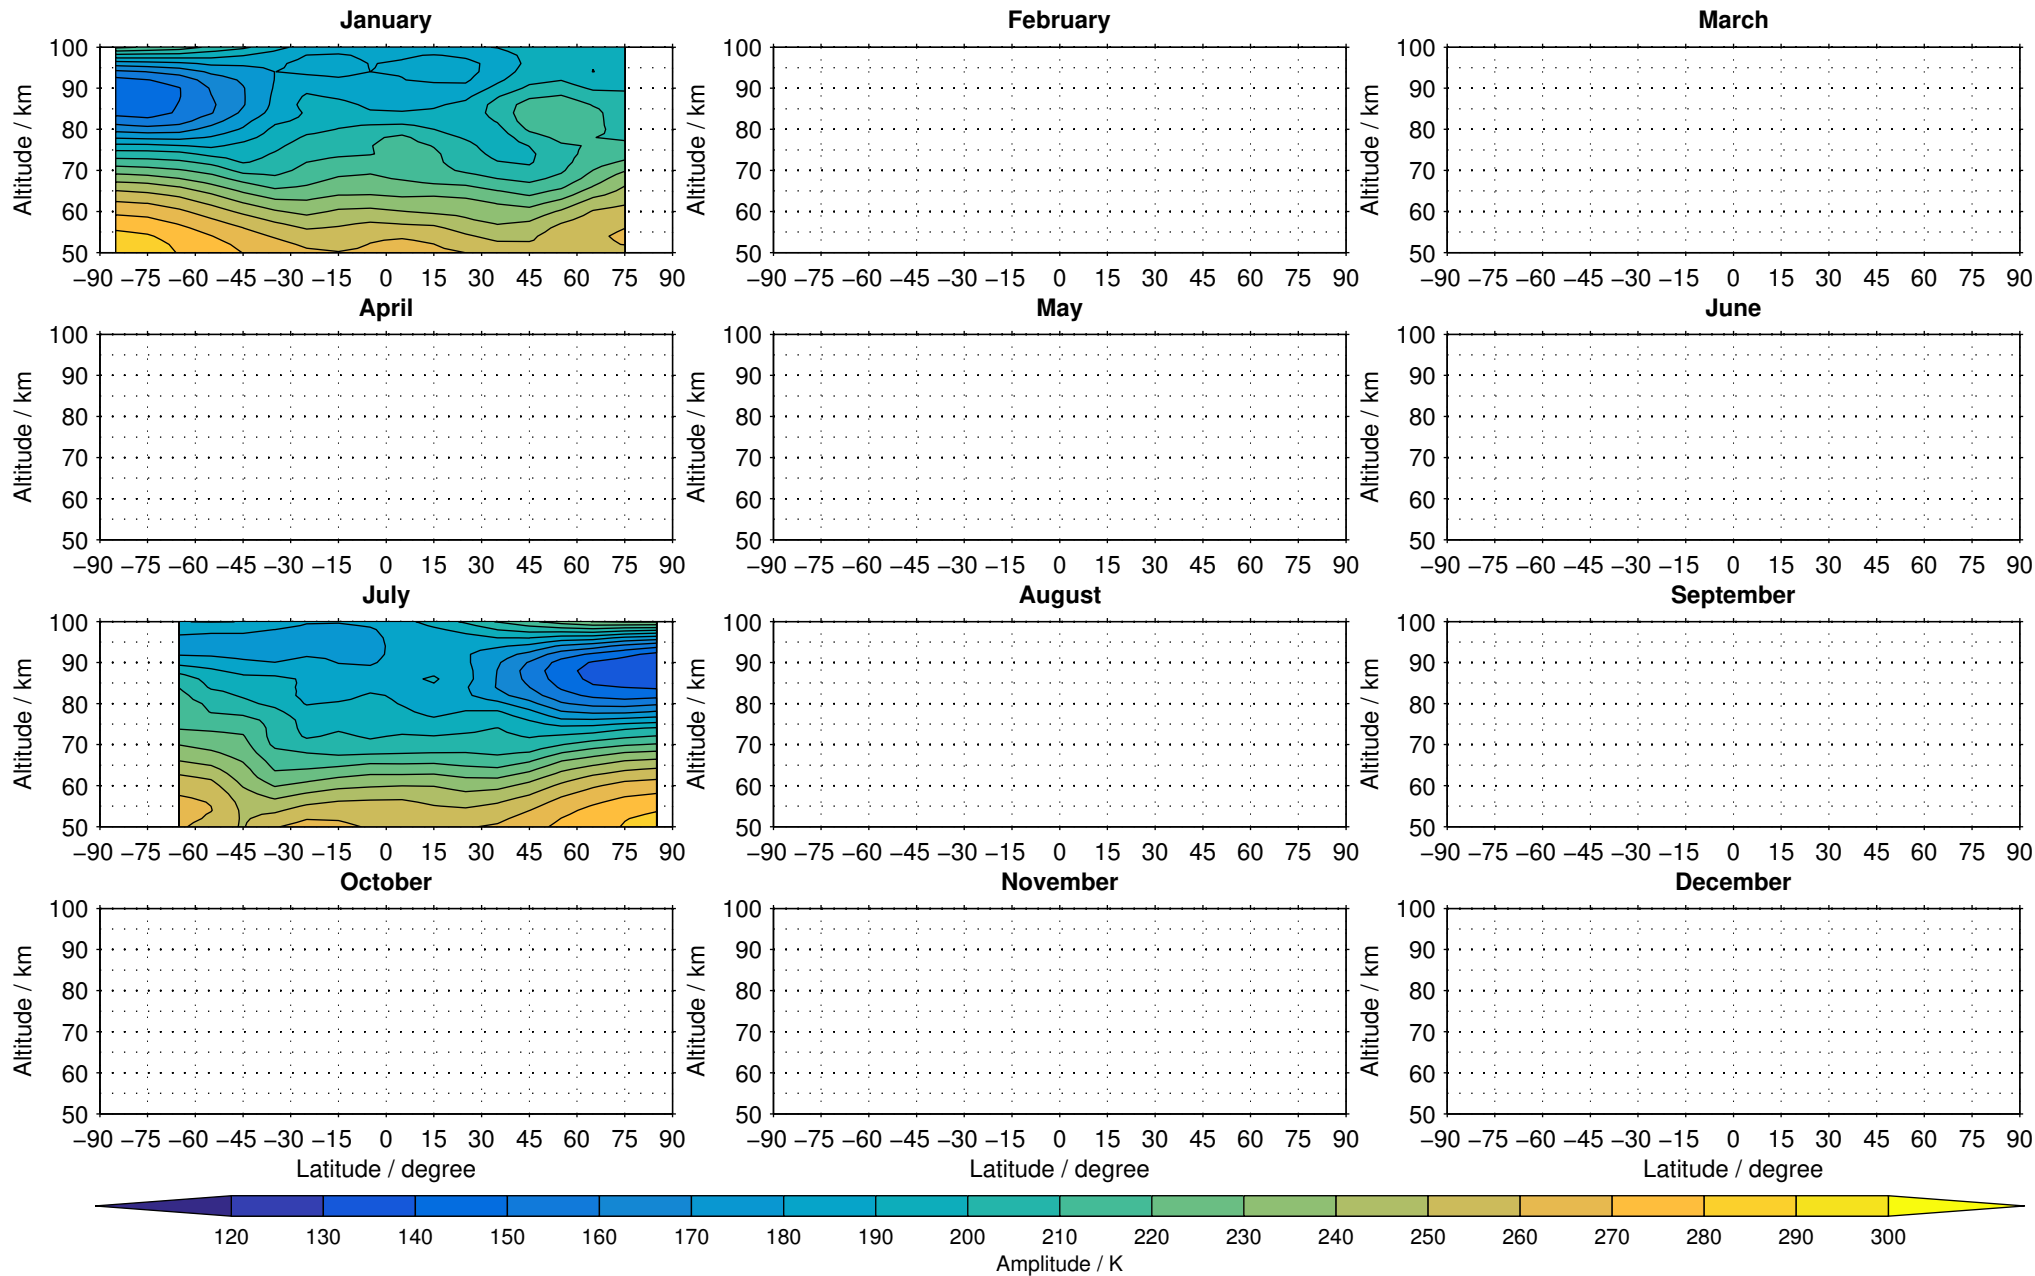

Envisat/MIPAS (IMKIAA) V5R v721 NLC daytime temperature distribution for 2005

Creation Time:
16-03-2017
08:17:00 LT

Envisat/MIPAS (IMKIAA) V5R v721 NLC daytime temperature distribution for 2007

Creation Time:
16-03-2017
08:17:00 LT

Envisat/MIPAS (IMKIAA) V5R v721 NLC daytime temperature distribution for 2008

Creation Time:
16-03-2017
08:17:01 LT

Envisat/MIPAS (IMKIAA) V5R v721 NLC daytime temperature distribution for 2009

Creation Time:
16-03-2017
08:17:02 LT

Envisat/MIPAS (IMKIAA) V5R v721 NLC daytime temperature distribution for 2010

Creation Time:
16-03-2017
08:17:02 LT

Envisat/MIPAS (IMKIAA) V5R v721 NLC daytime temperature distribution for 2011

Creation Time:
16-03-2017
08:17:03 LT