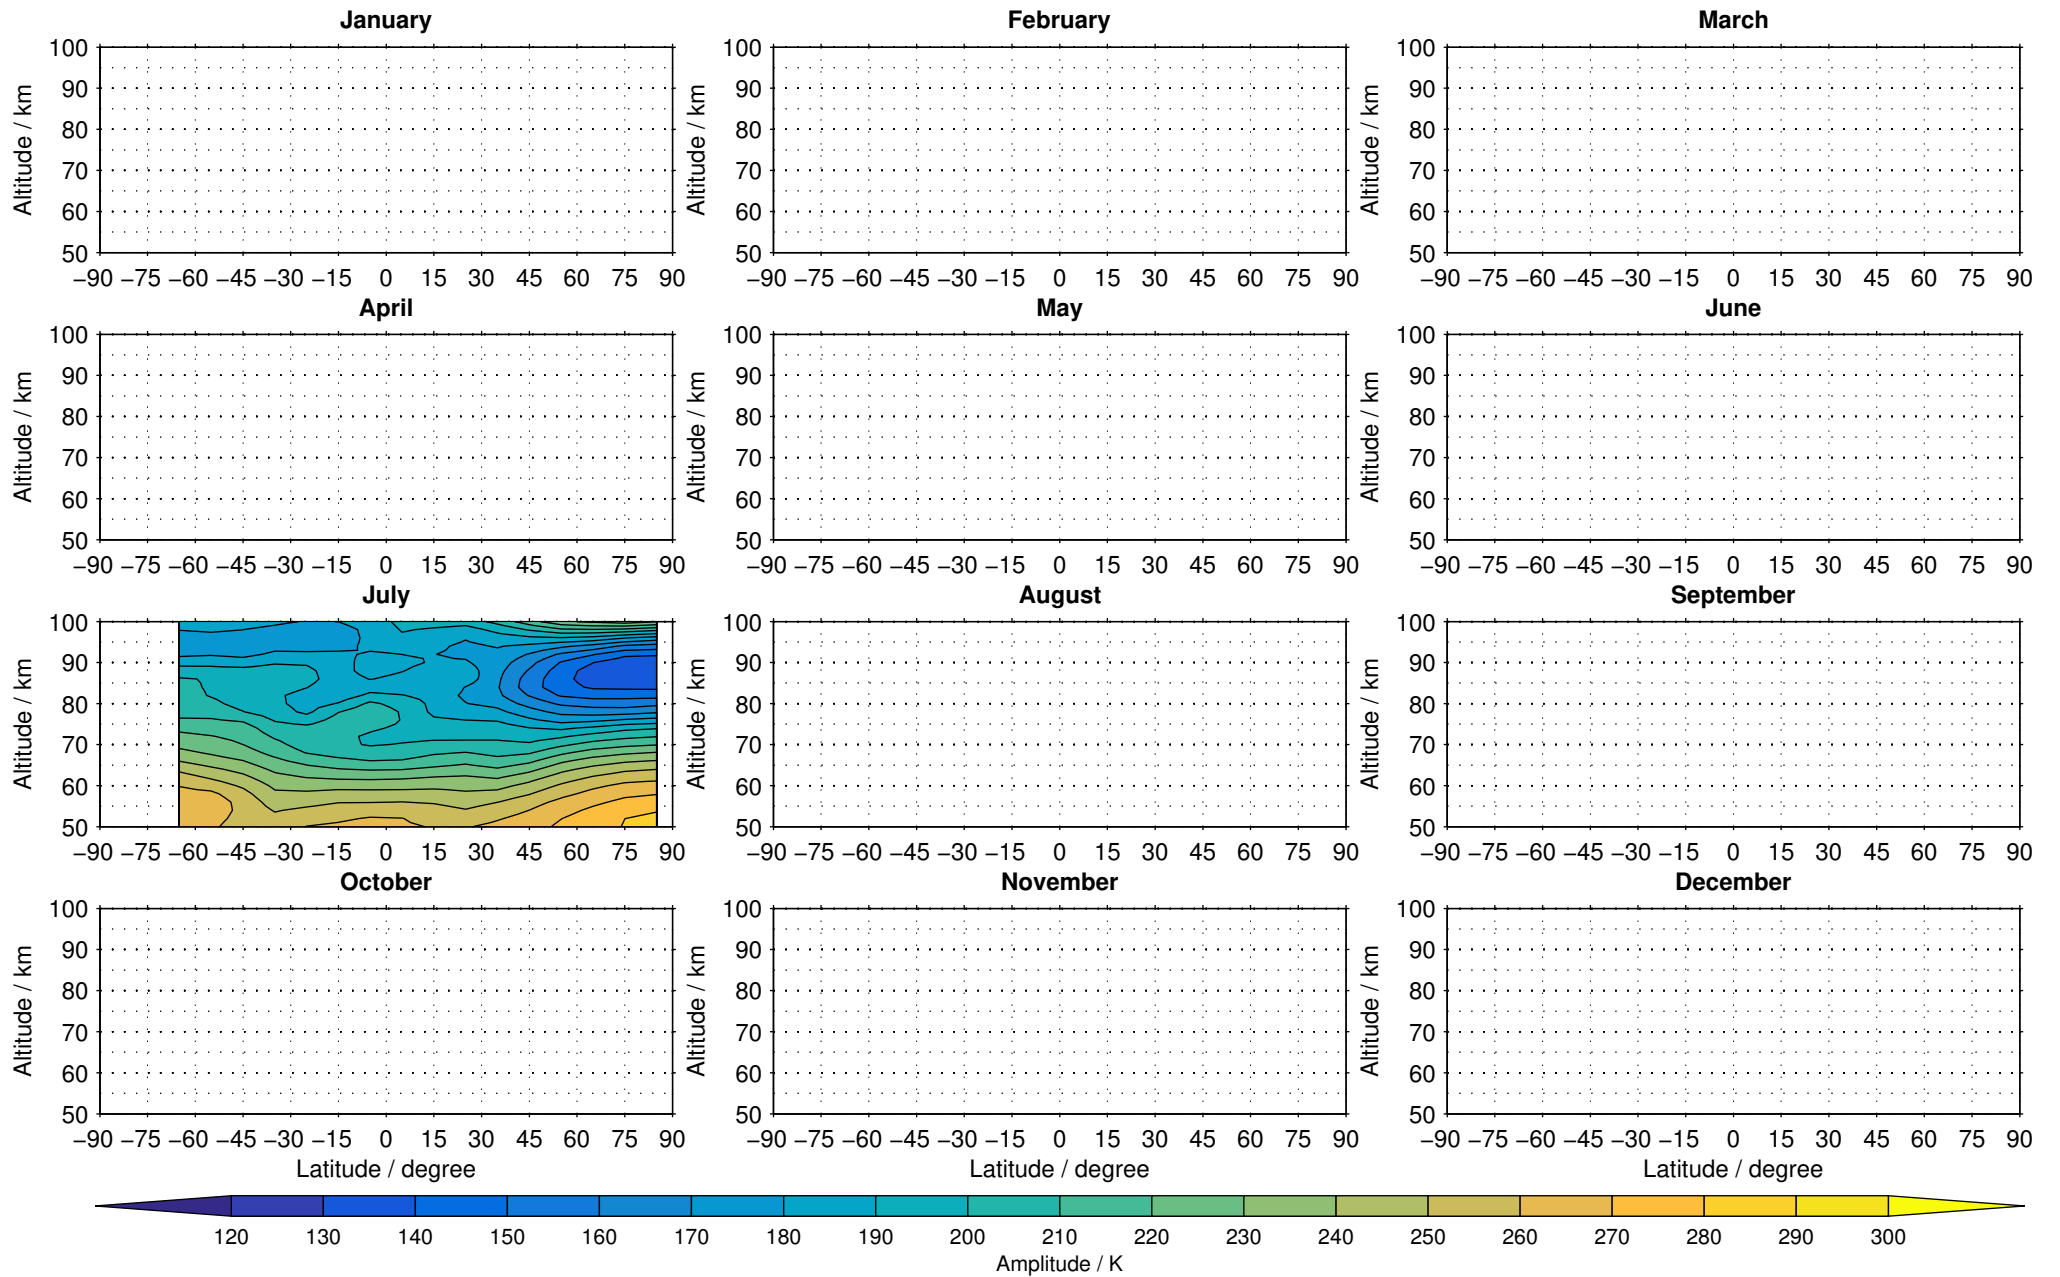

Envisat/MIPAS (IMKIAA) V5R v721 NLC daytime temperature distribution for 2005

Creation Time:
16-03-2017
08:17:00 LT

Envisat/MIPAS (IMKIAA) V5R v721 NLC daytime temperature distribution for 2007

Creation Time:
16-03-2017
08:17:00 LT

Envisat/MIPAS (IMKIAA) V5R v721 NLC daytime temperature distribution for 2008

Creation Time:
16-03-2017
08:17:01 LT

Envisat/MIPAS (IMKIAA) V5R v721 NLC daytime temperature distribution for 2009

Creation Time:
16-03-2017
08:17:02 LT

Envisat/MIPAS (IMKIAA) V5R v721 NLC daytime temperature distribution for 2010

Creation Time:
16-03-2017
08:17:02 LT

Envisat/MIPAS (IMKIAA) V5R v721 NLC daytime temperature distribution for 2011

Creation Time:
16-03-2017
08:17:03 LT