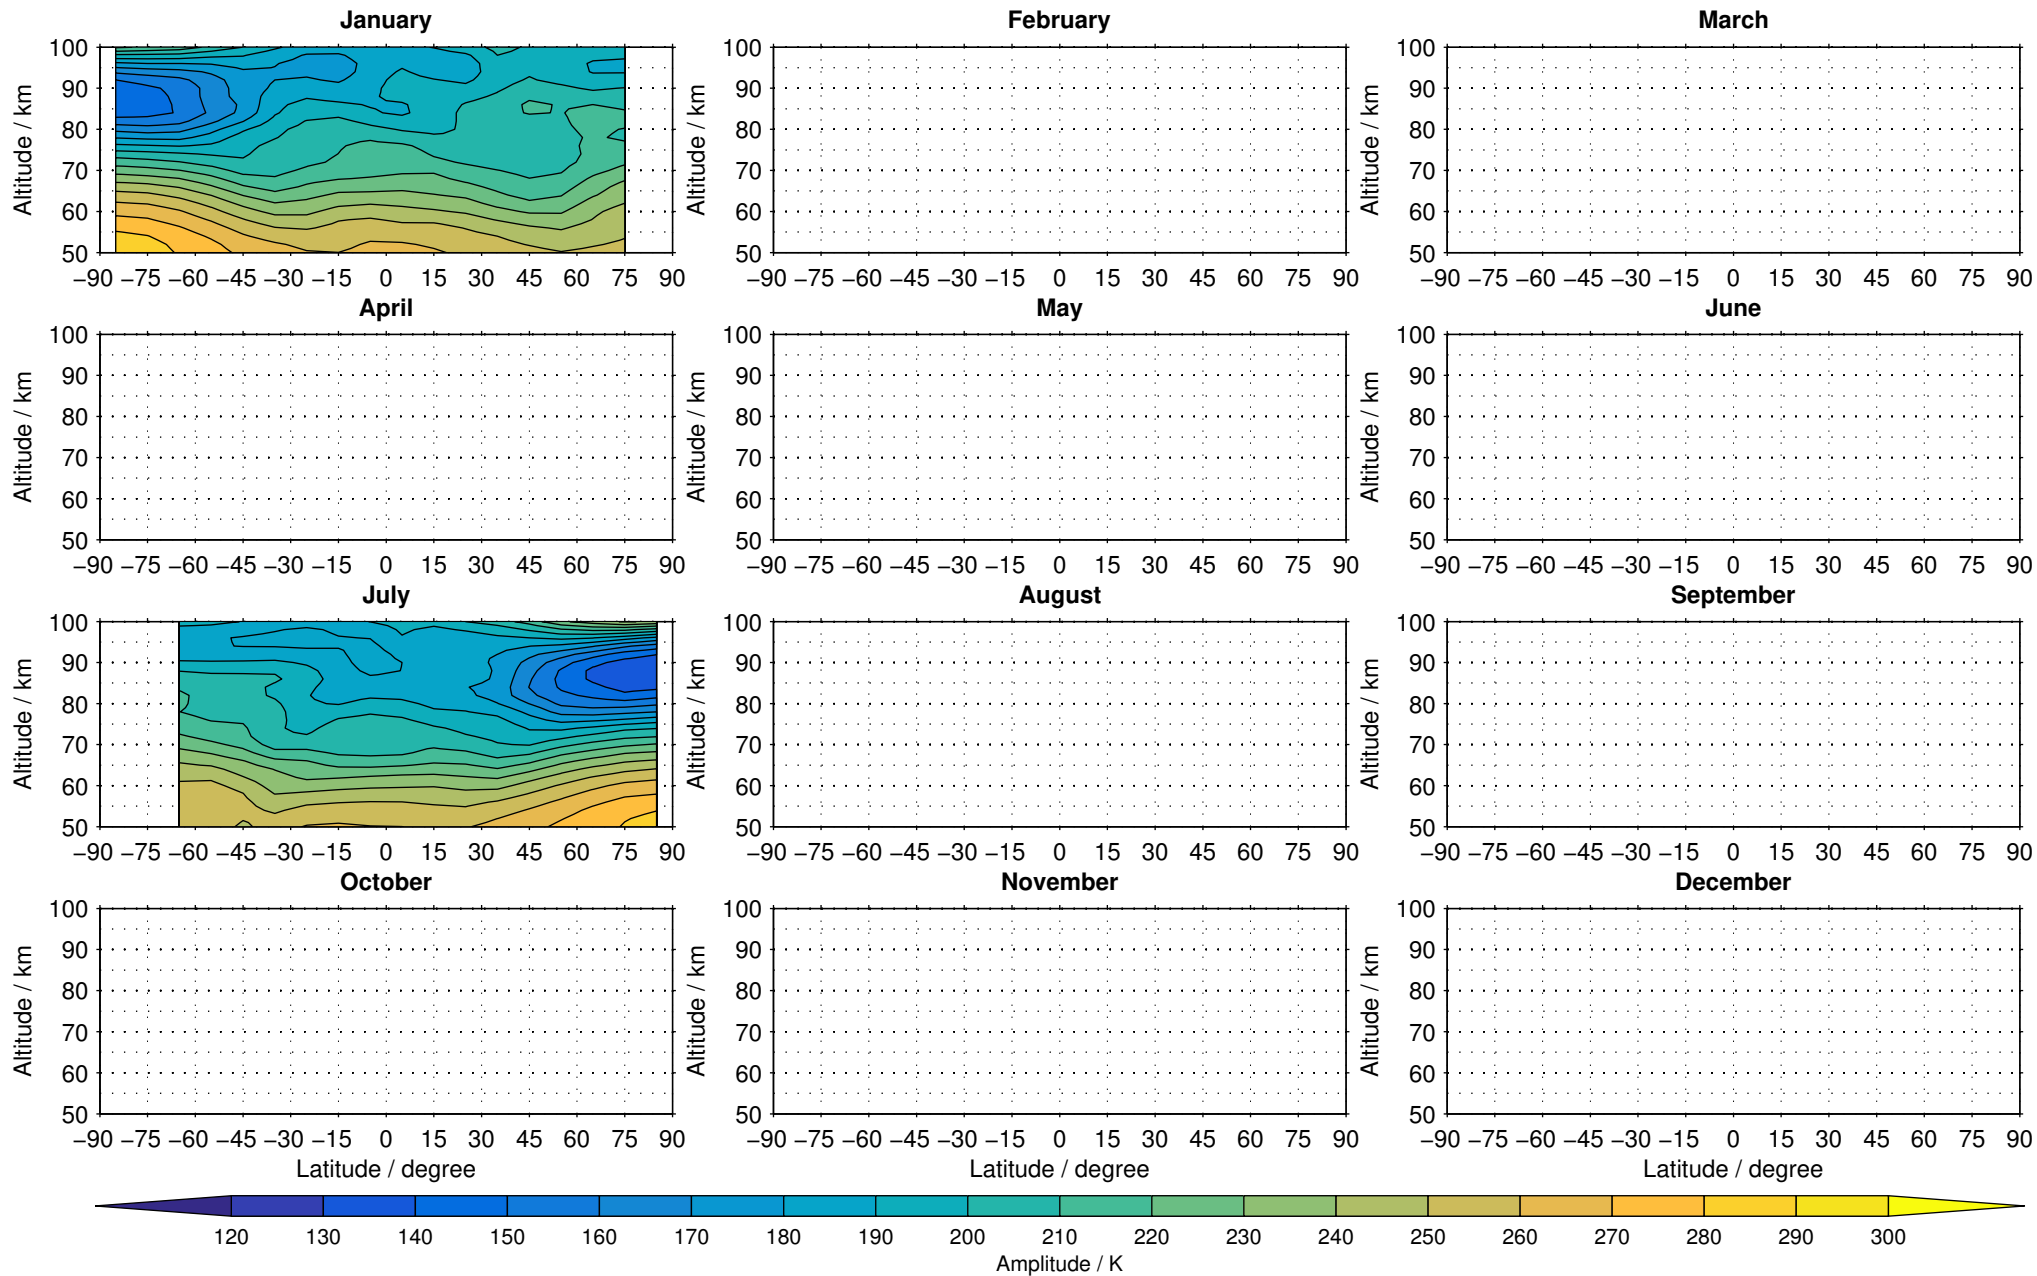

Envisat/MIPAS (IMKIAA) V5R v721 NLC daytime temperature distribution for 2008

Creation Time:
16-03-2017
08:17:01 LT

Envisat/MIPAS (IMKIAA) V5R v721 NLC daytime temperature distribution for 2009

Creation Time:
16-03-2017
08:17:02 LT

Envisat/MIPAS (IMKIAA) V5R v721 NLC daytime temperature distribution for 2010

Creation Time:
16-03-2017
08:17:02 LT

Envisat/MIPAS (IMKIAA) V5R v721 NLC daytime temperature distribution for 2011

Creation Time:
16-03-2017
08:17:03 LT