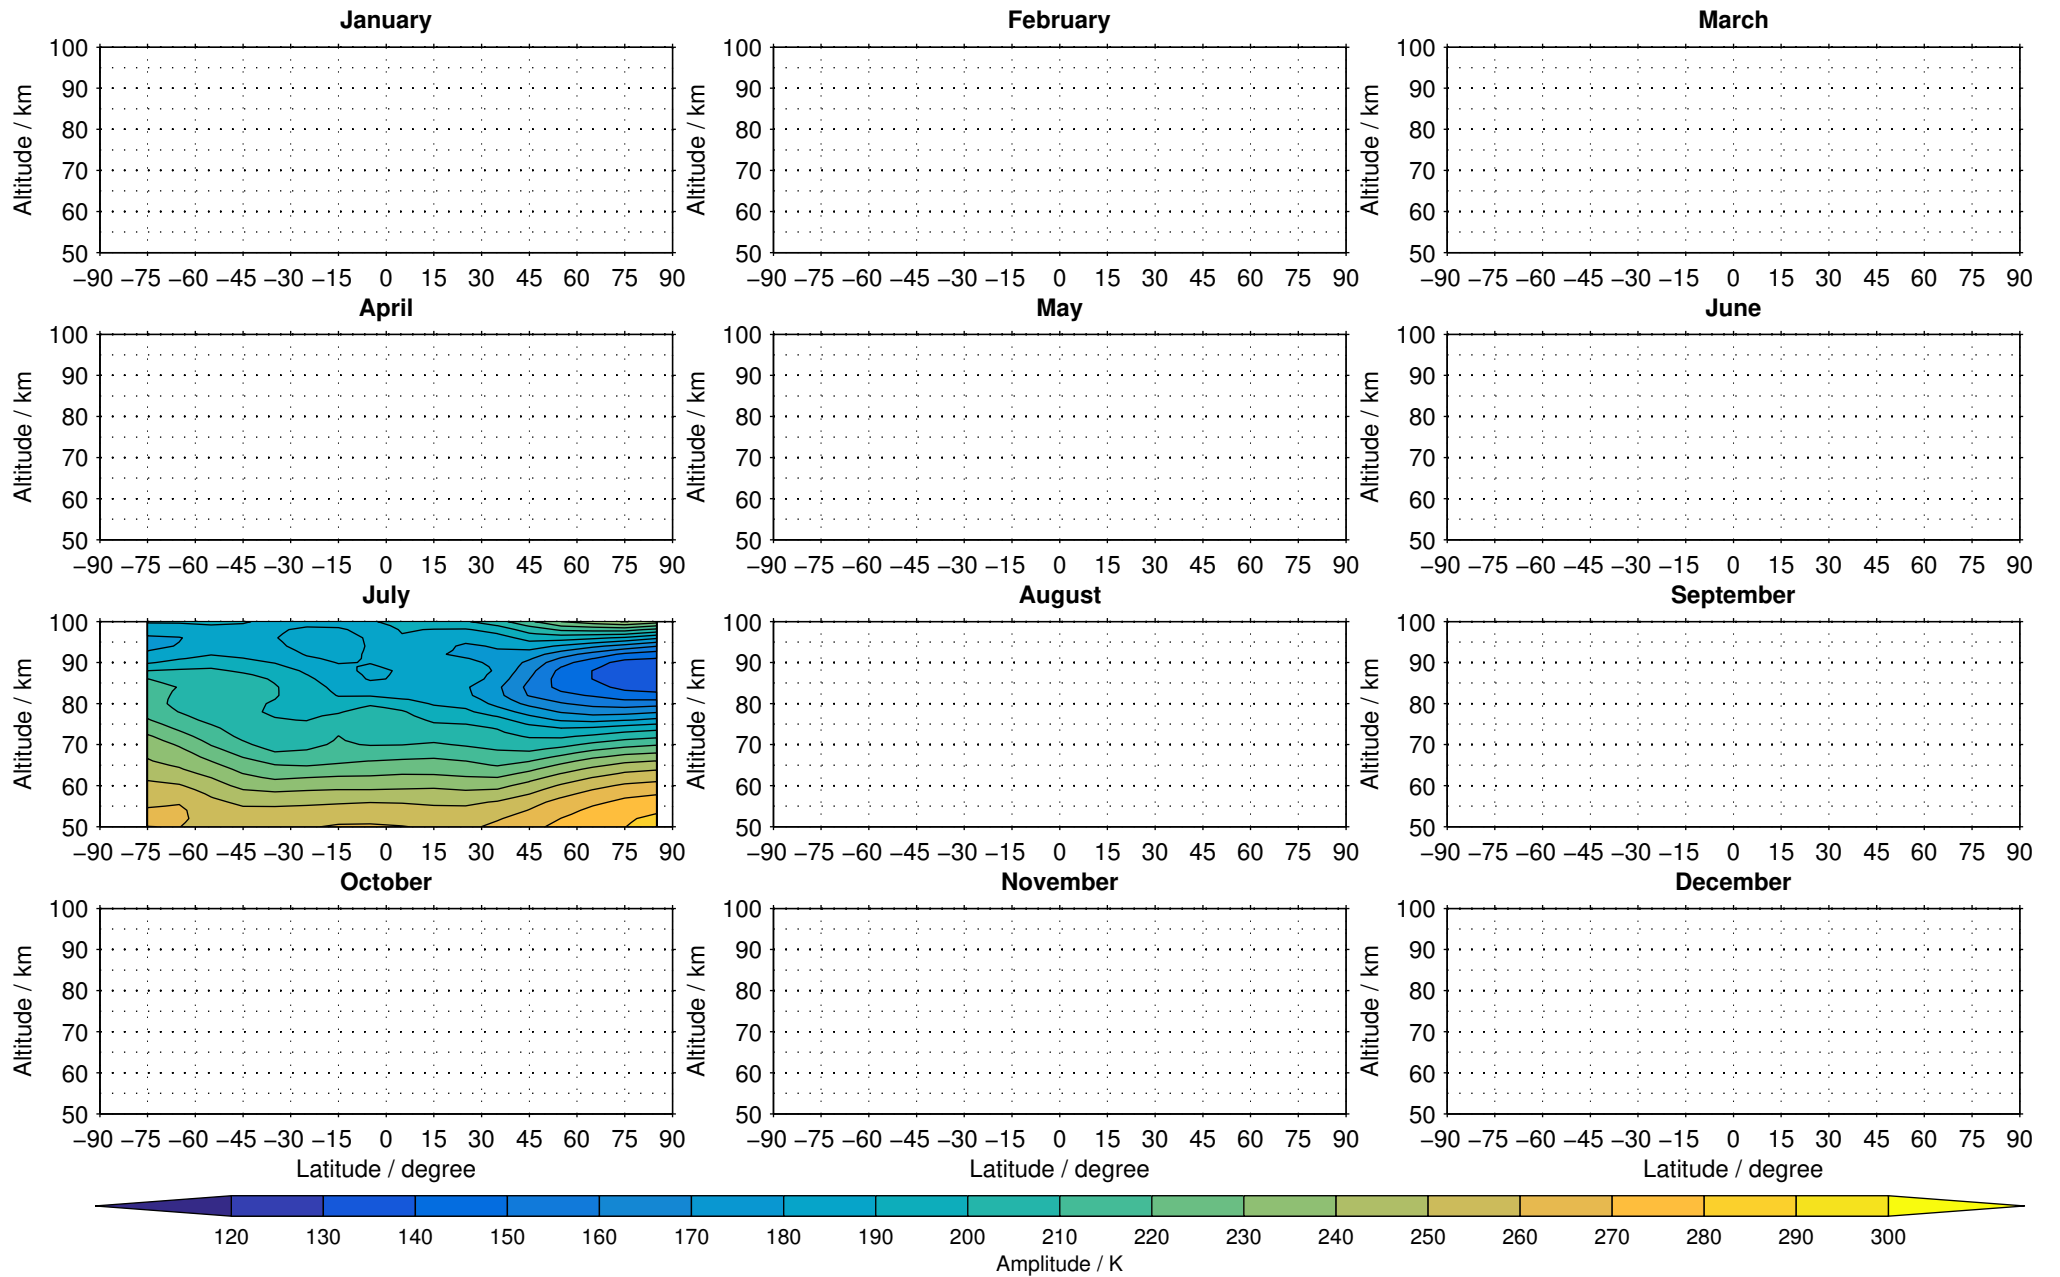

Envisat/MIPAS (IMKIAA) V5R v721 NLC daytime temperature distribution for 2005

Creation Time:
16-03-2017
08:17:00 LT

Envisat/MIPAS (IMKIAA) V5R v721 NLC daytime temperature distribution for 2007

Creation Time:
16-03-2017
08:17:00 LT

Envisat/MIPAS (IMKIAA) V5R v721 NLC daytime temperature distribution for 2008

Creation Time:
16-03-2017
08:17:01 LT

Envisat/MIPAS (IMKIAA) V5R v721 NLC daytime temperature distribution for 2009

Creation Time:
16-03-2017
08:17:02 LT

Envisat/MIPAS (IMKIAA) V5R v721 NLC daytime temperature distribution for 2010

Creation Time:
16-03-2017
08:17:02 LT

Envisat/MIPAS (IMKIAA) V5R v721 NLC daytime temperature distribution for 2011

Creation Time:
16-03-2017
08:17:03 LT