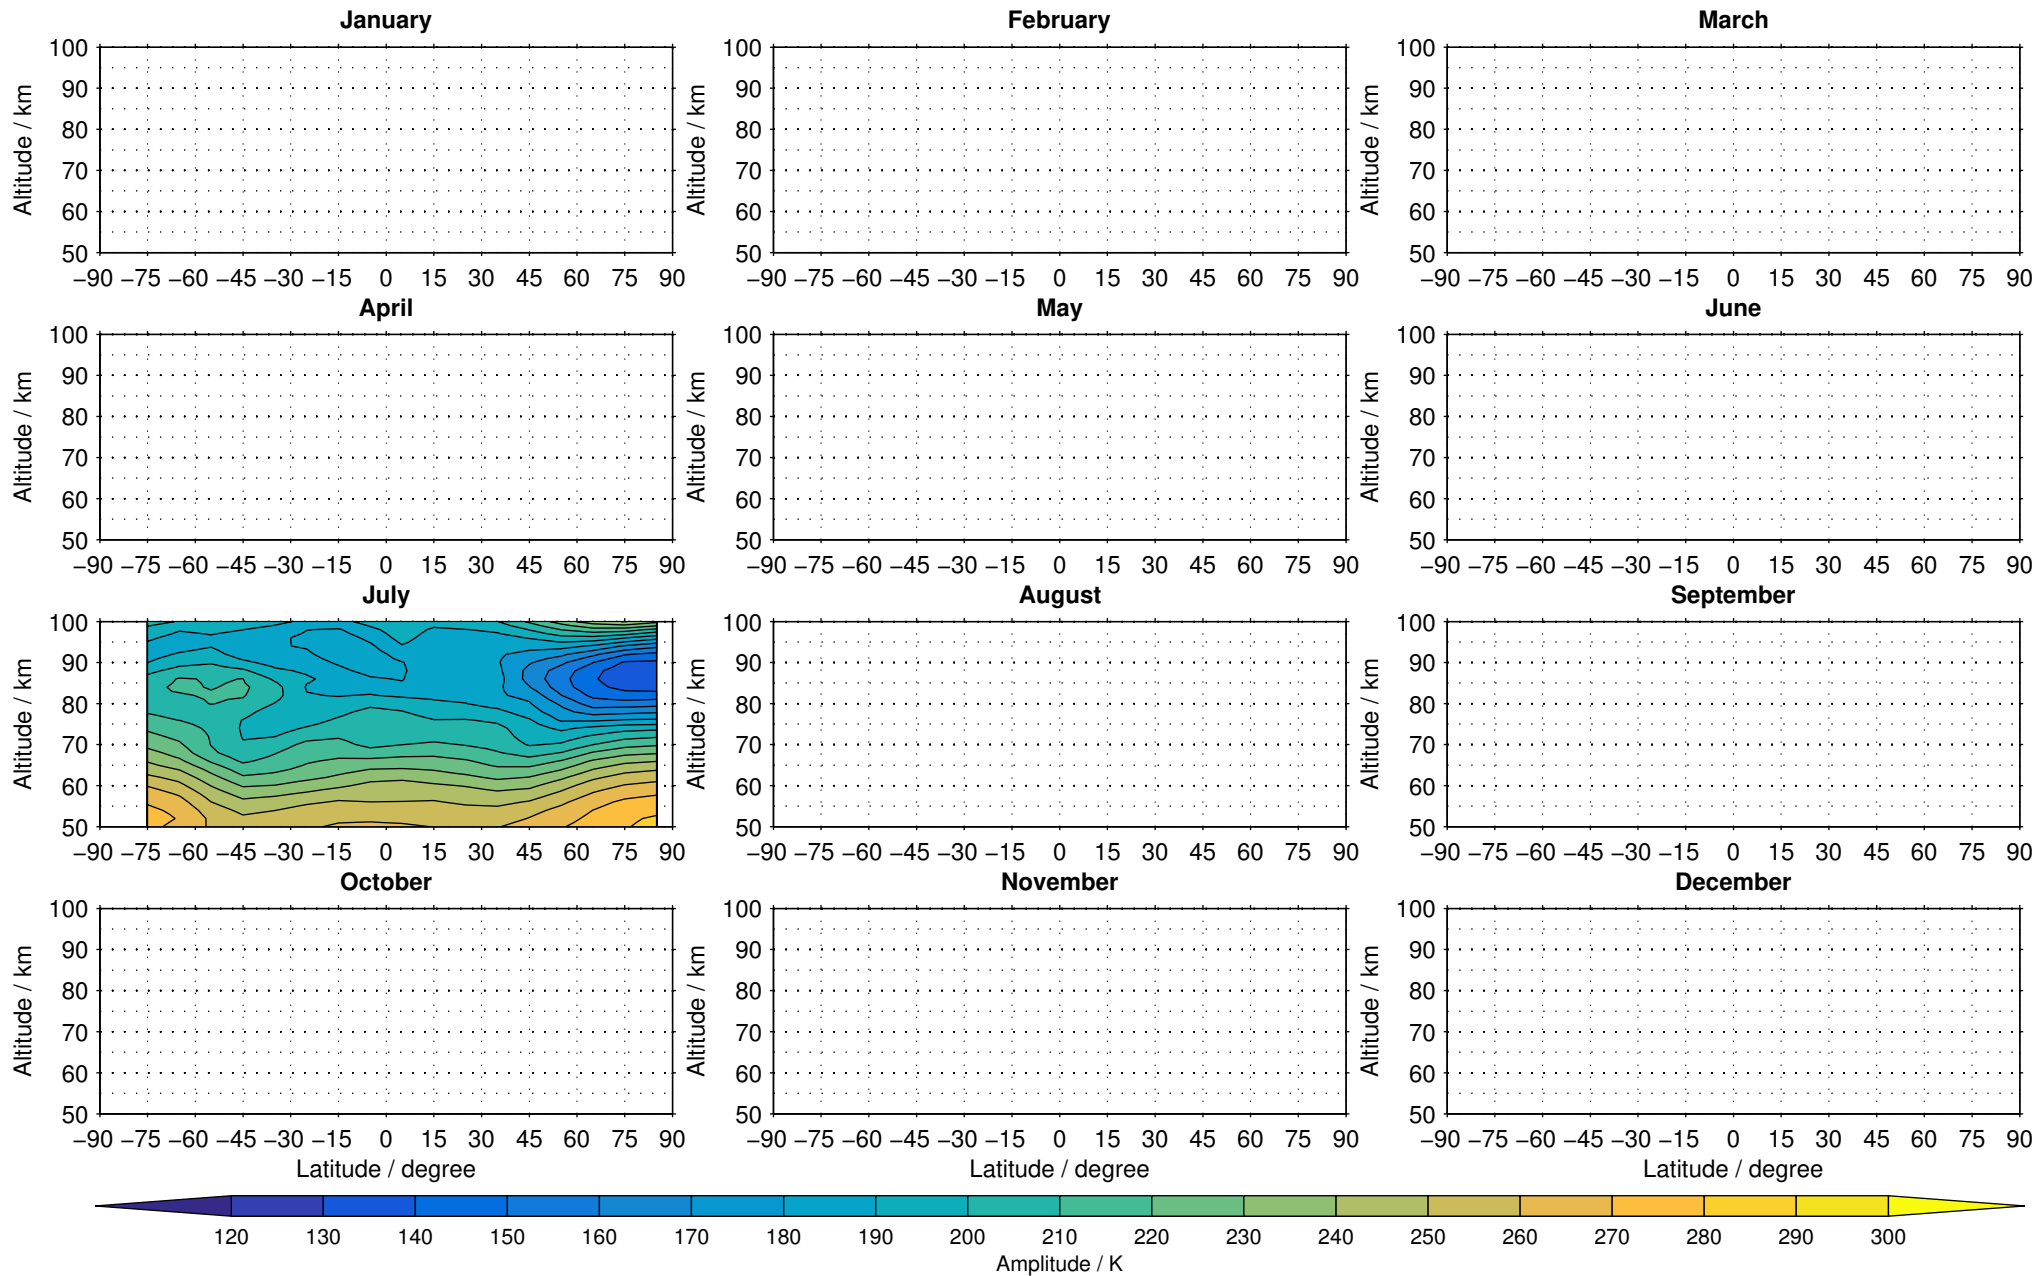

Envisat/MIPAS (IMKIAA) V5R v721 NLC daytime temperature distribution for 2005

Creation Time:
16-03-2017
08:17:00 LT

Envisat/MIPAS (IMKIAA) V5R v721 NLC daytime temperature distribution for 2007

Creation Time:
16-03-2017
08:17:00 LT

Envisat/MIPAS (IMKIAA) V5R v721 NLC daytime temperature distribution for 2008

Creation Time:
16-03-2017
08:17:01 LT

Envisat/MIPAS (IMKIAA) V5R v721 NLC daytime temperature distribution for 2009

Creation Time:
16-03-2017
08:17:02 LT

Envisat/MIPAS (IMKIAA) V5R v721 NLC daytime temperature distribution for 2010

Creation Time:
16-03-2017
08:17:02 LT

Envisat/MIPAS (IMKIAA) V5R v721 NLC daytime temperature distribution for 2011

Creation Time:
16-03-2017
08:17:03 LT