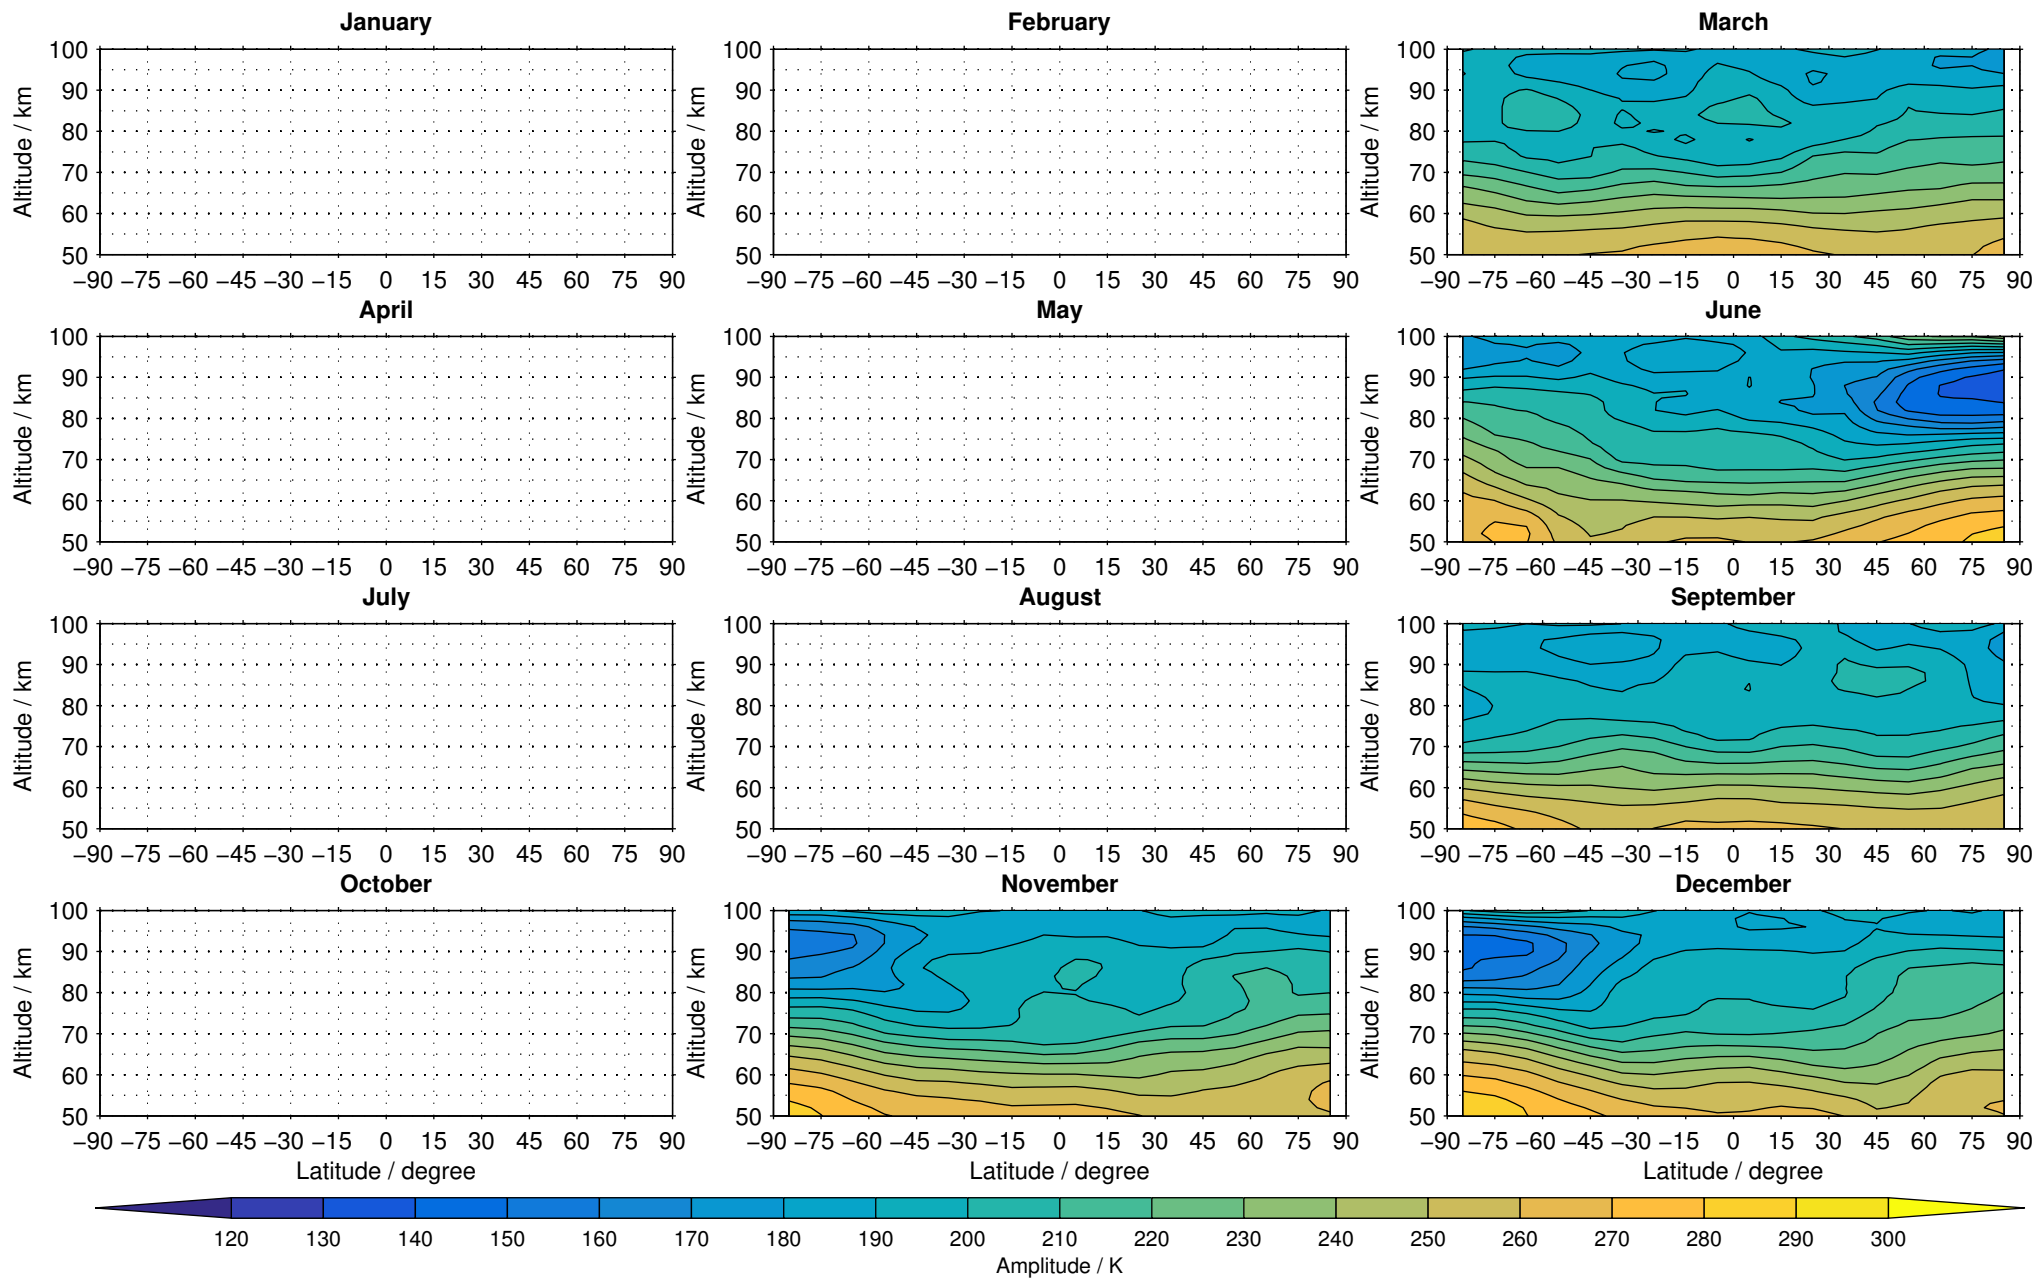

Envisat/MIPAS (IMKIAA) V5R v621 UA temperature distribution for 2007

Creation Time:
16-03-2017
08:16:27 LT