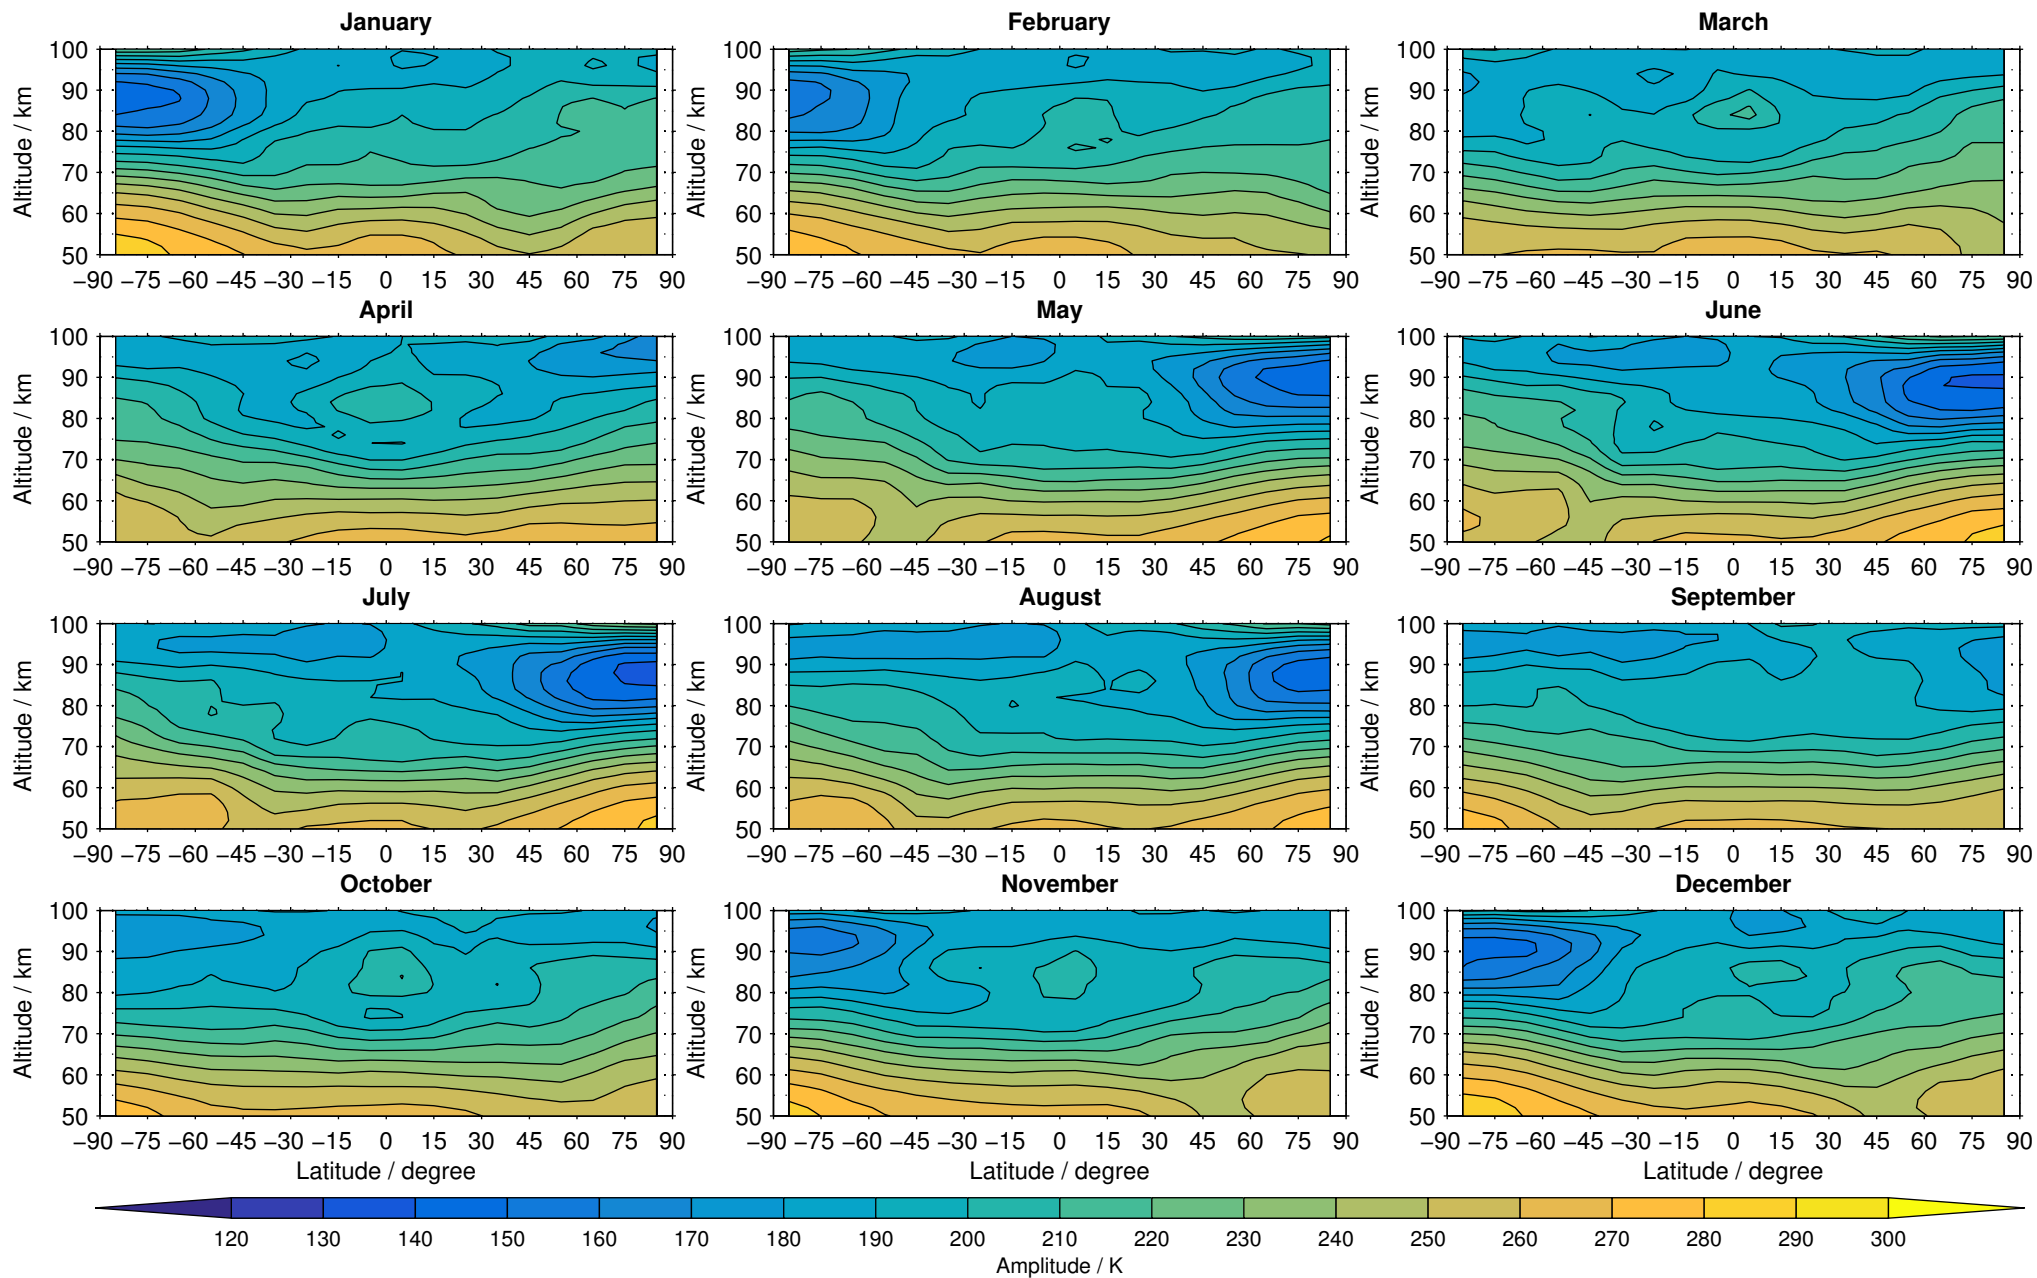

Envisat/MIPAS (IMKIAA) V5R v621 UA temperature distribution for 2008

Creation Time:
16-03-2017
08:16:27 LT