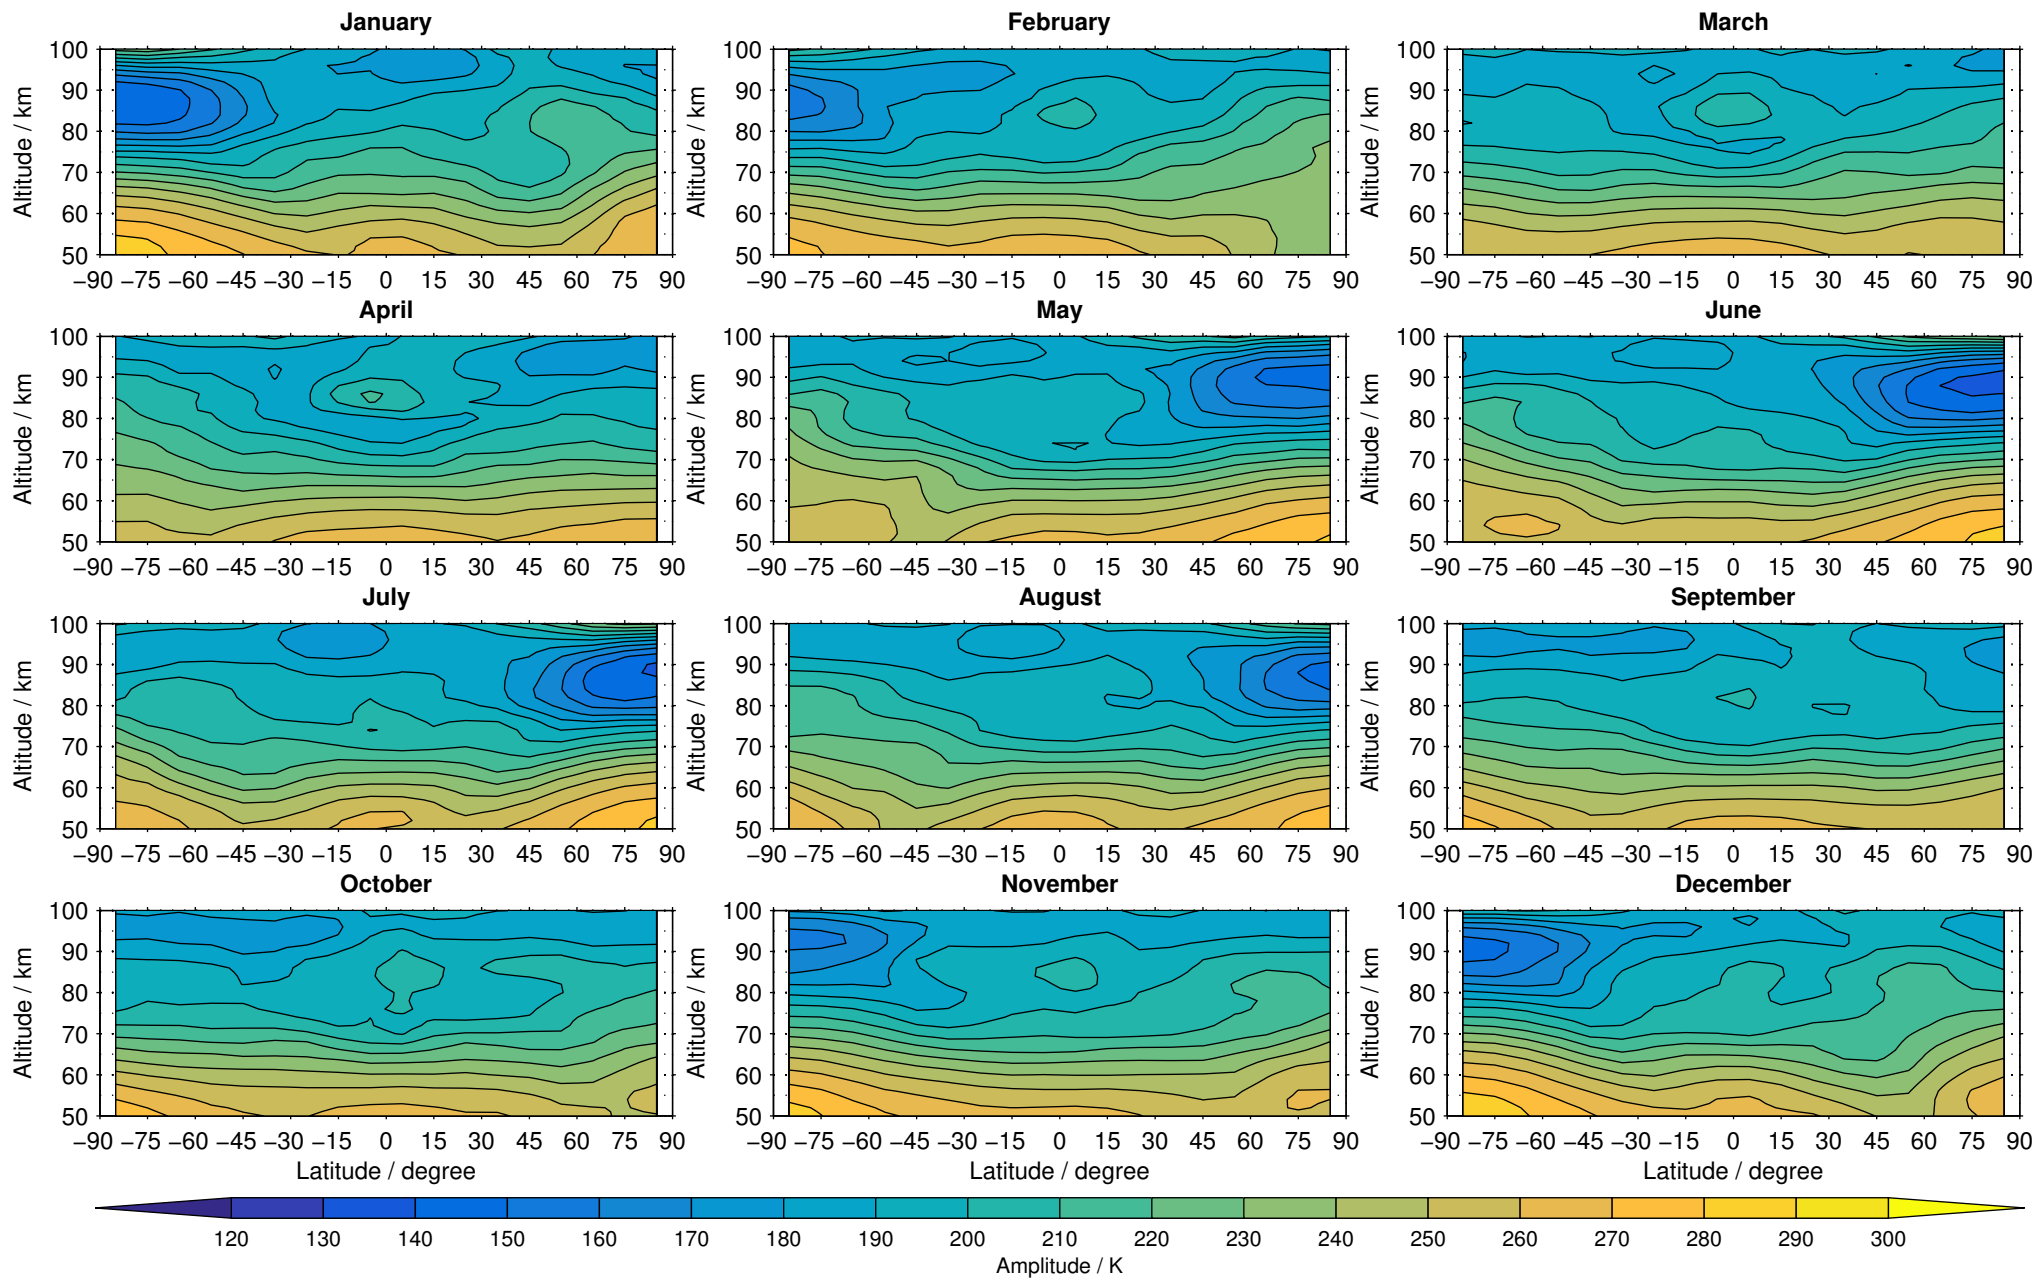

Envisat/MIPAS (IMKIAA) V5R v621 UA temperature distribution for 2010

Creation Time:
16-03-2017
08:16:29 LT