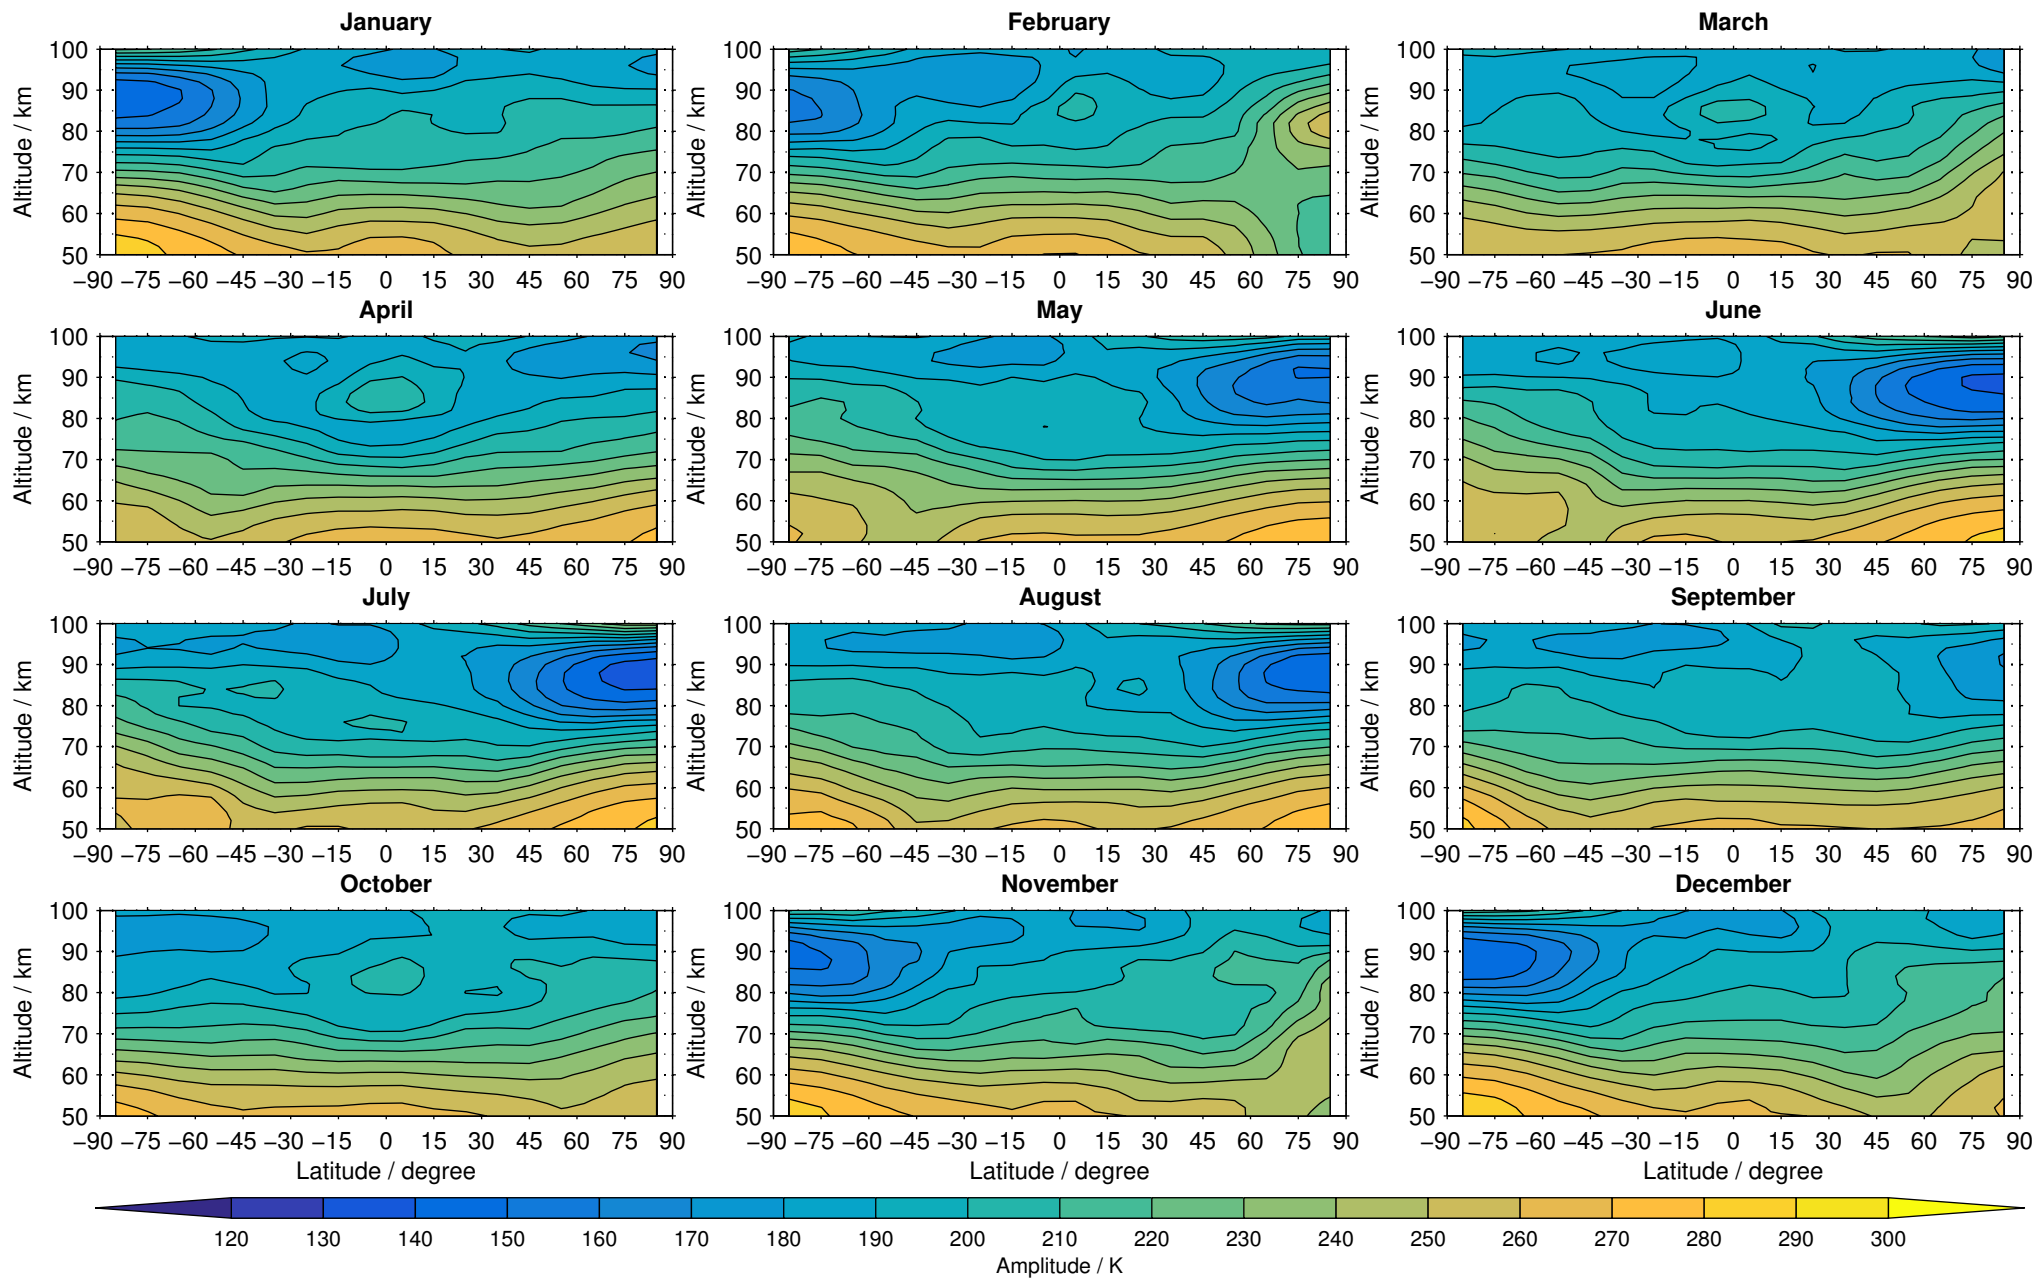

Envisat/MIPAS (IMKIAA) V5R v621 UA temperature distribution for 2009

Creation Time:
16-03-2017
08:16:28 LT