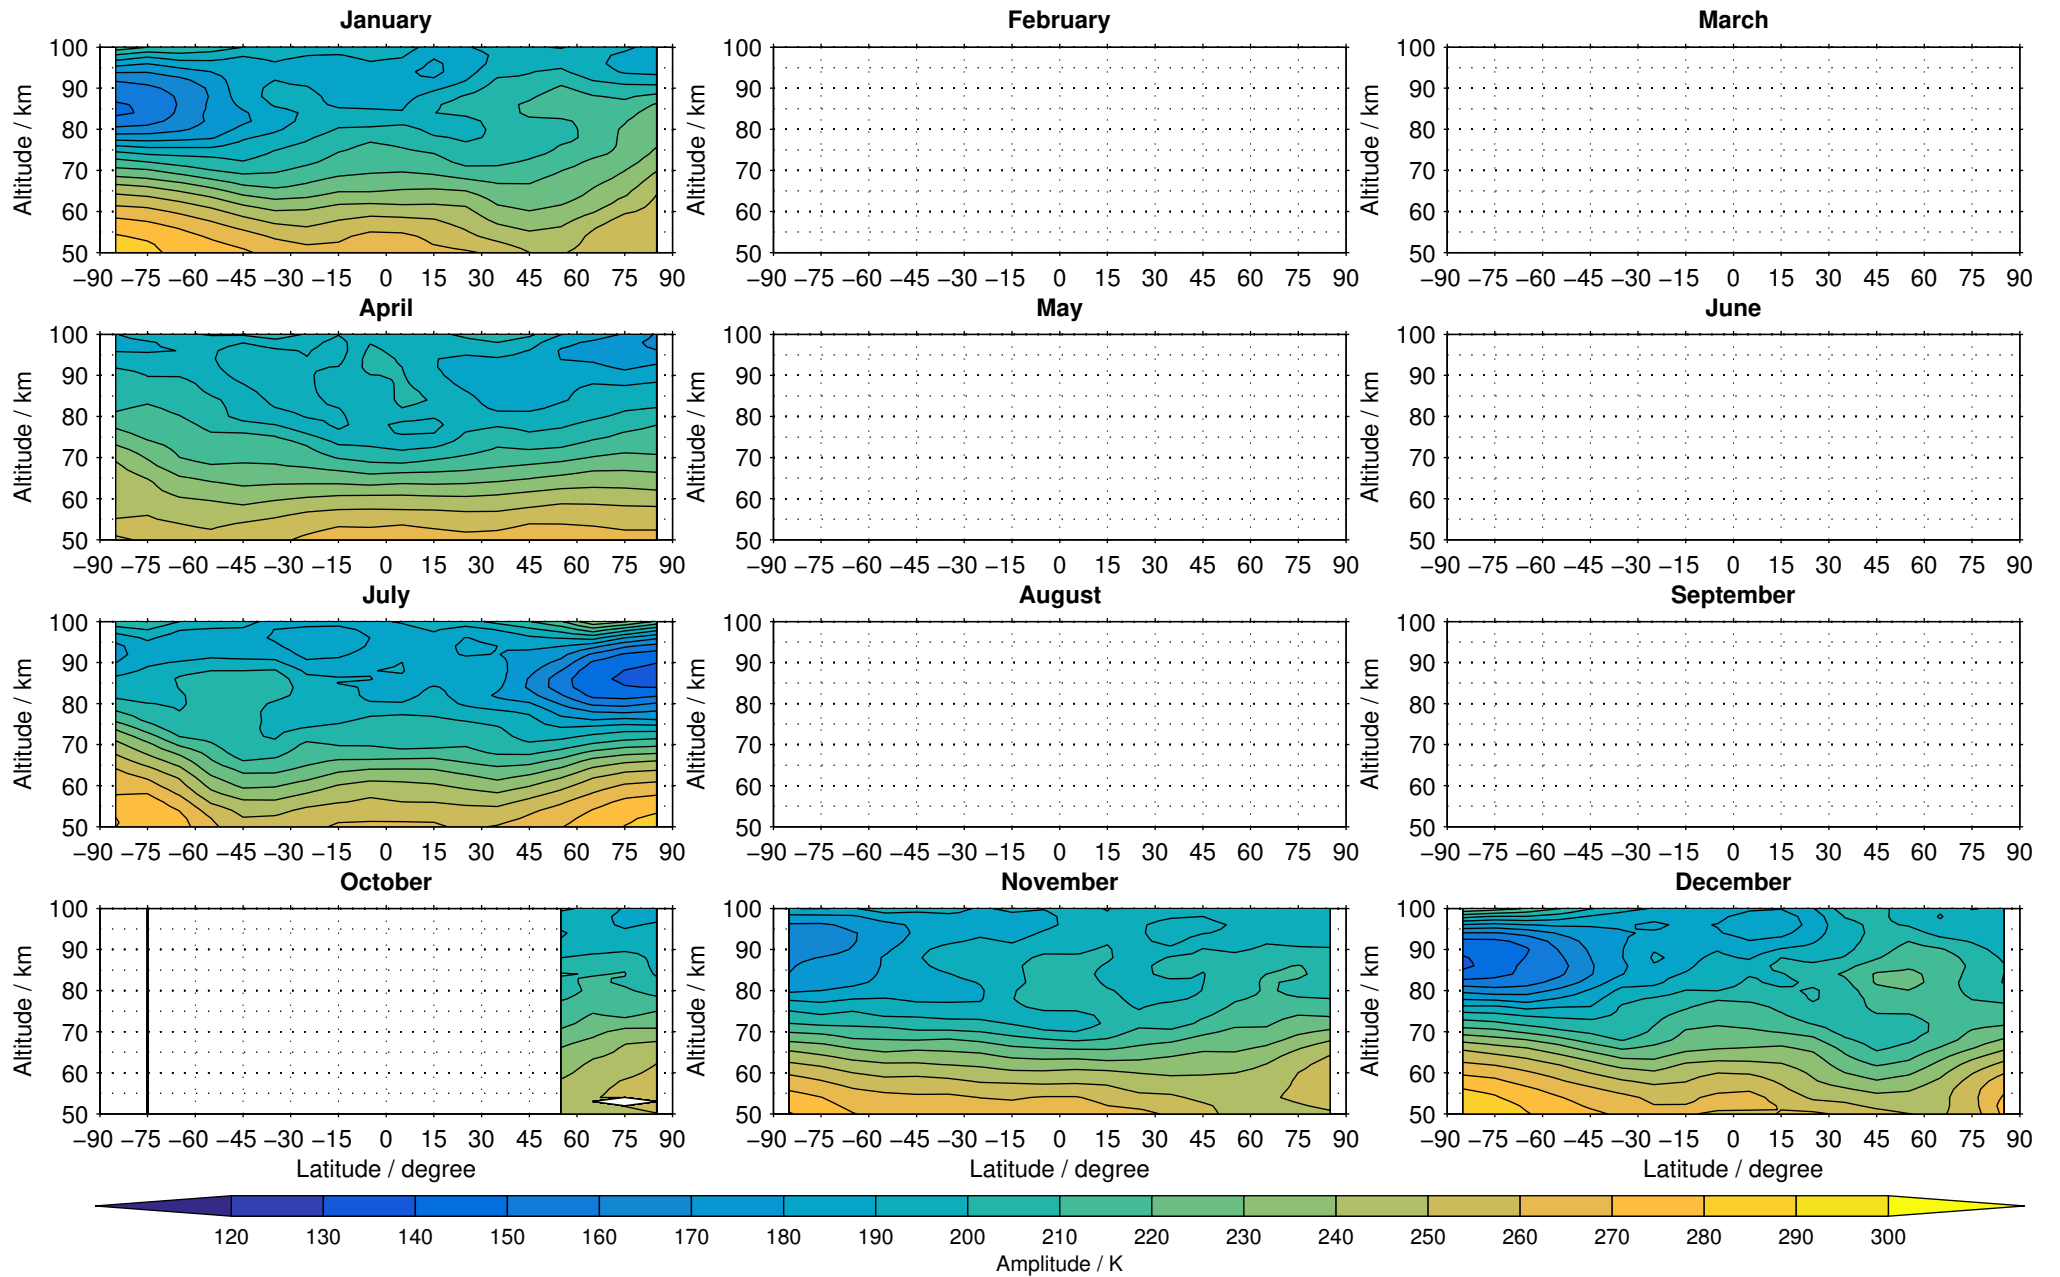

# Envisat/MIPAS (IMKIAA) V5R v621 UA temperature distribution for 2005

Creation Time:  
16-03-2017  
08:16:25 LT