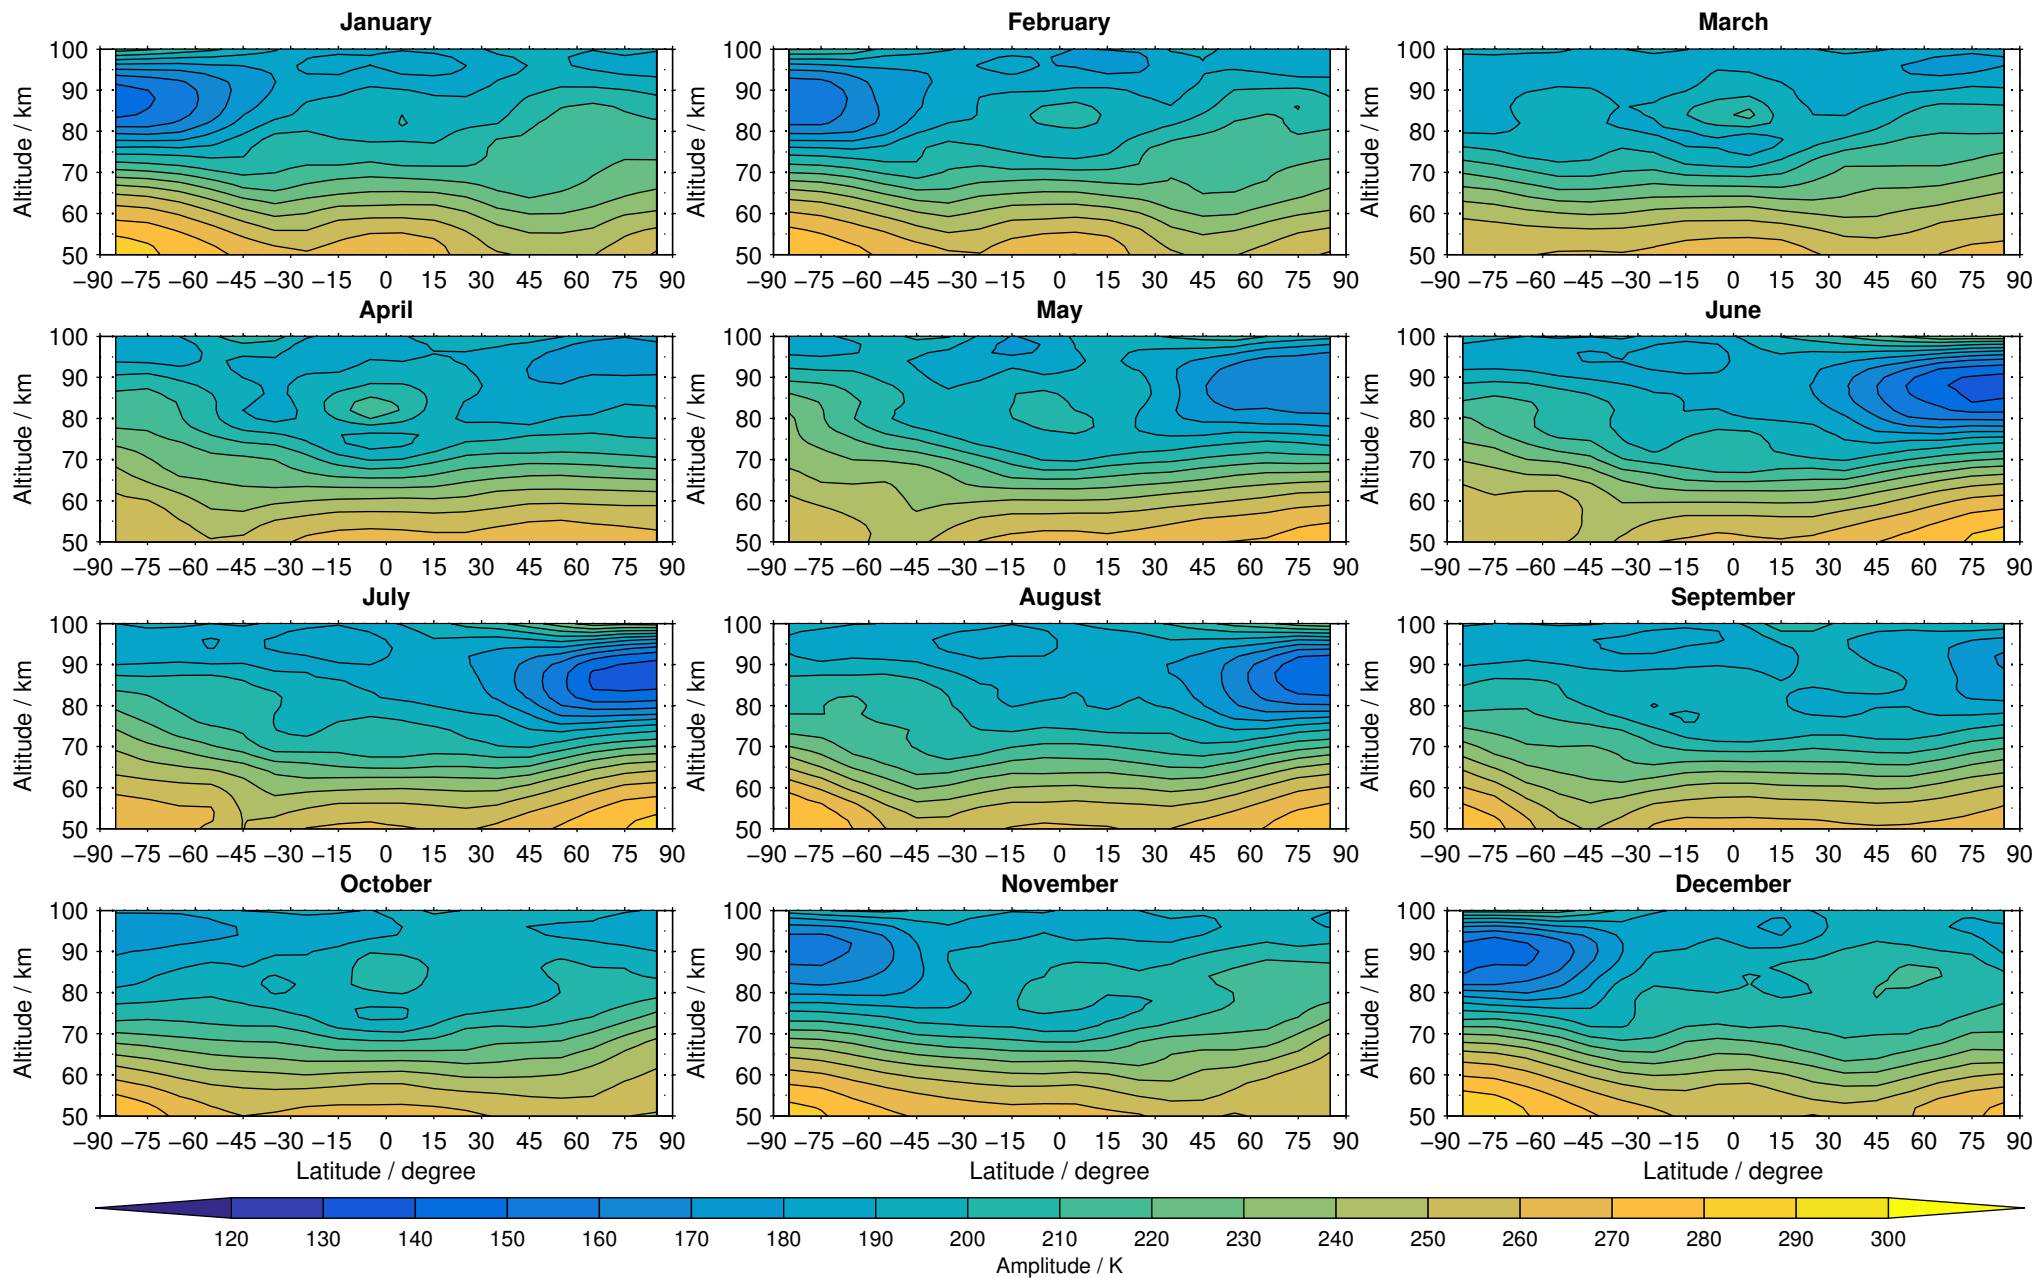

# Envisat/MIPAS (IMKIAA) V5R v621 UA temperature distribution for 2010

Creation Time:  
16-03-2017  
08:16:29 LT

# Envisat/MIPAS (IMKIAA) V5R v621 UA temperature distribution for 2011

Creation Time:  
16-03-2017  
08:16:30 LT