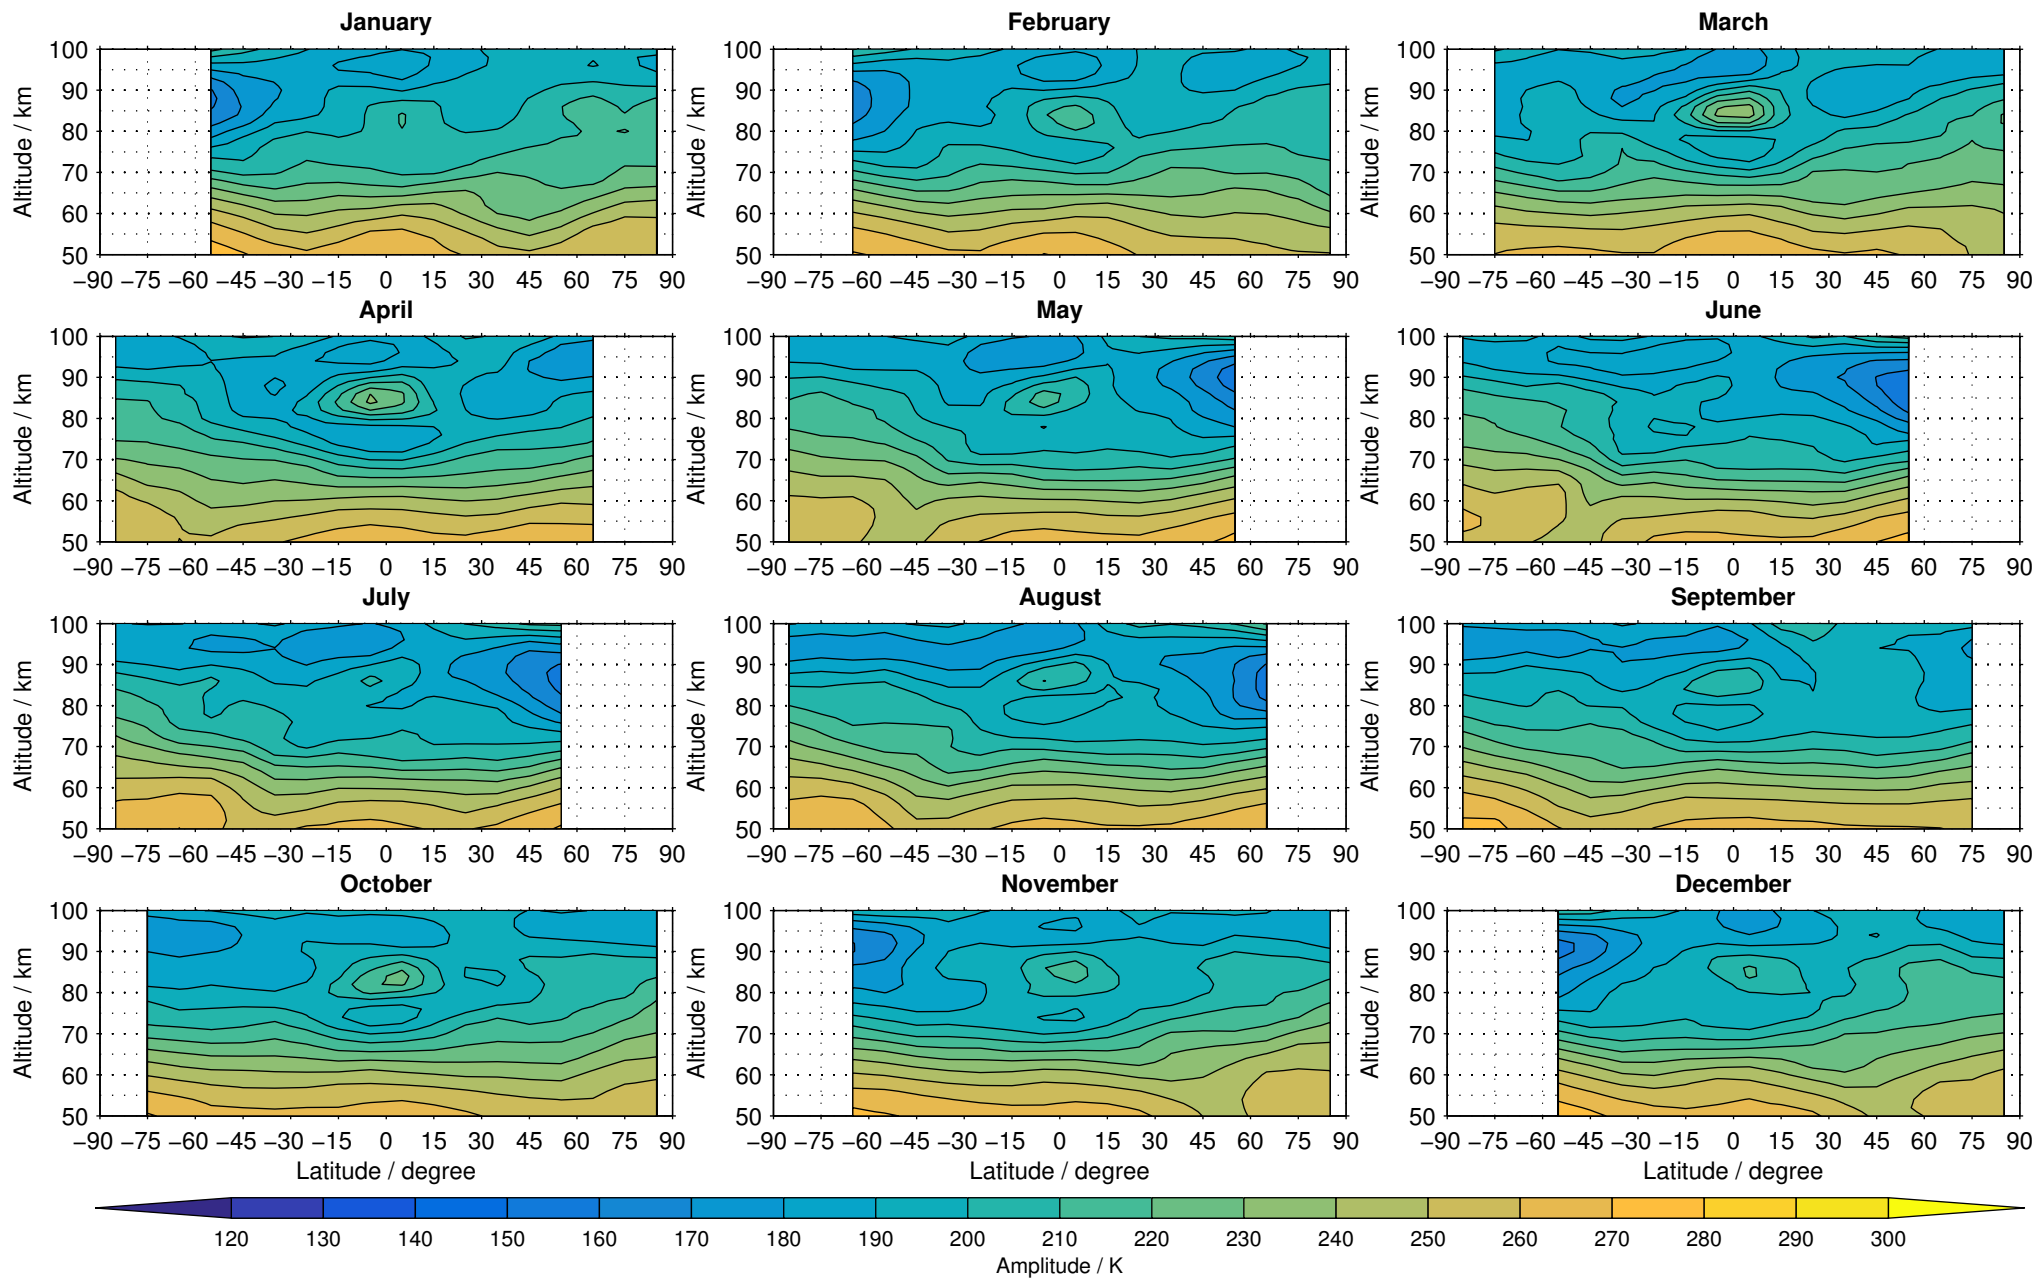

Envisat/MIPAS (IMKIAA) V5R v621 UA nighttime temperature distribution for 2005

Creation Time:
16-03-2017
08:16:44 LT

Envisat/MIPAS (IMKIAA) V5R v621 UA nighttime temperature distribution for 2006

Creation Time:
16-03-2017
08:16:45 LT

Envisat/MIPAS (IMKIAA) V5R v621 UA nighttime temperature distribution for 2007

Creation Time:
16-03-2017
08:16:46 LT

Envisat/MIPAS (IMKIAA) V5R v621 UA nighttime temperature distribution for 2008

Creation Time:
16-03-2017
08:16:47 LT

Envisat/MIPAS (IMKIAA) V5R v621 UA nighttime temperature distribution for 2009

Creation Time:
16-03-2017
08:16:48 LT

Envisat/MIPAS (IMKIAA) V5R v621 UA nighttime temperature distribution for 2010

Creation Time:
16-03-2017
08:16:49 LT