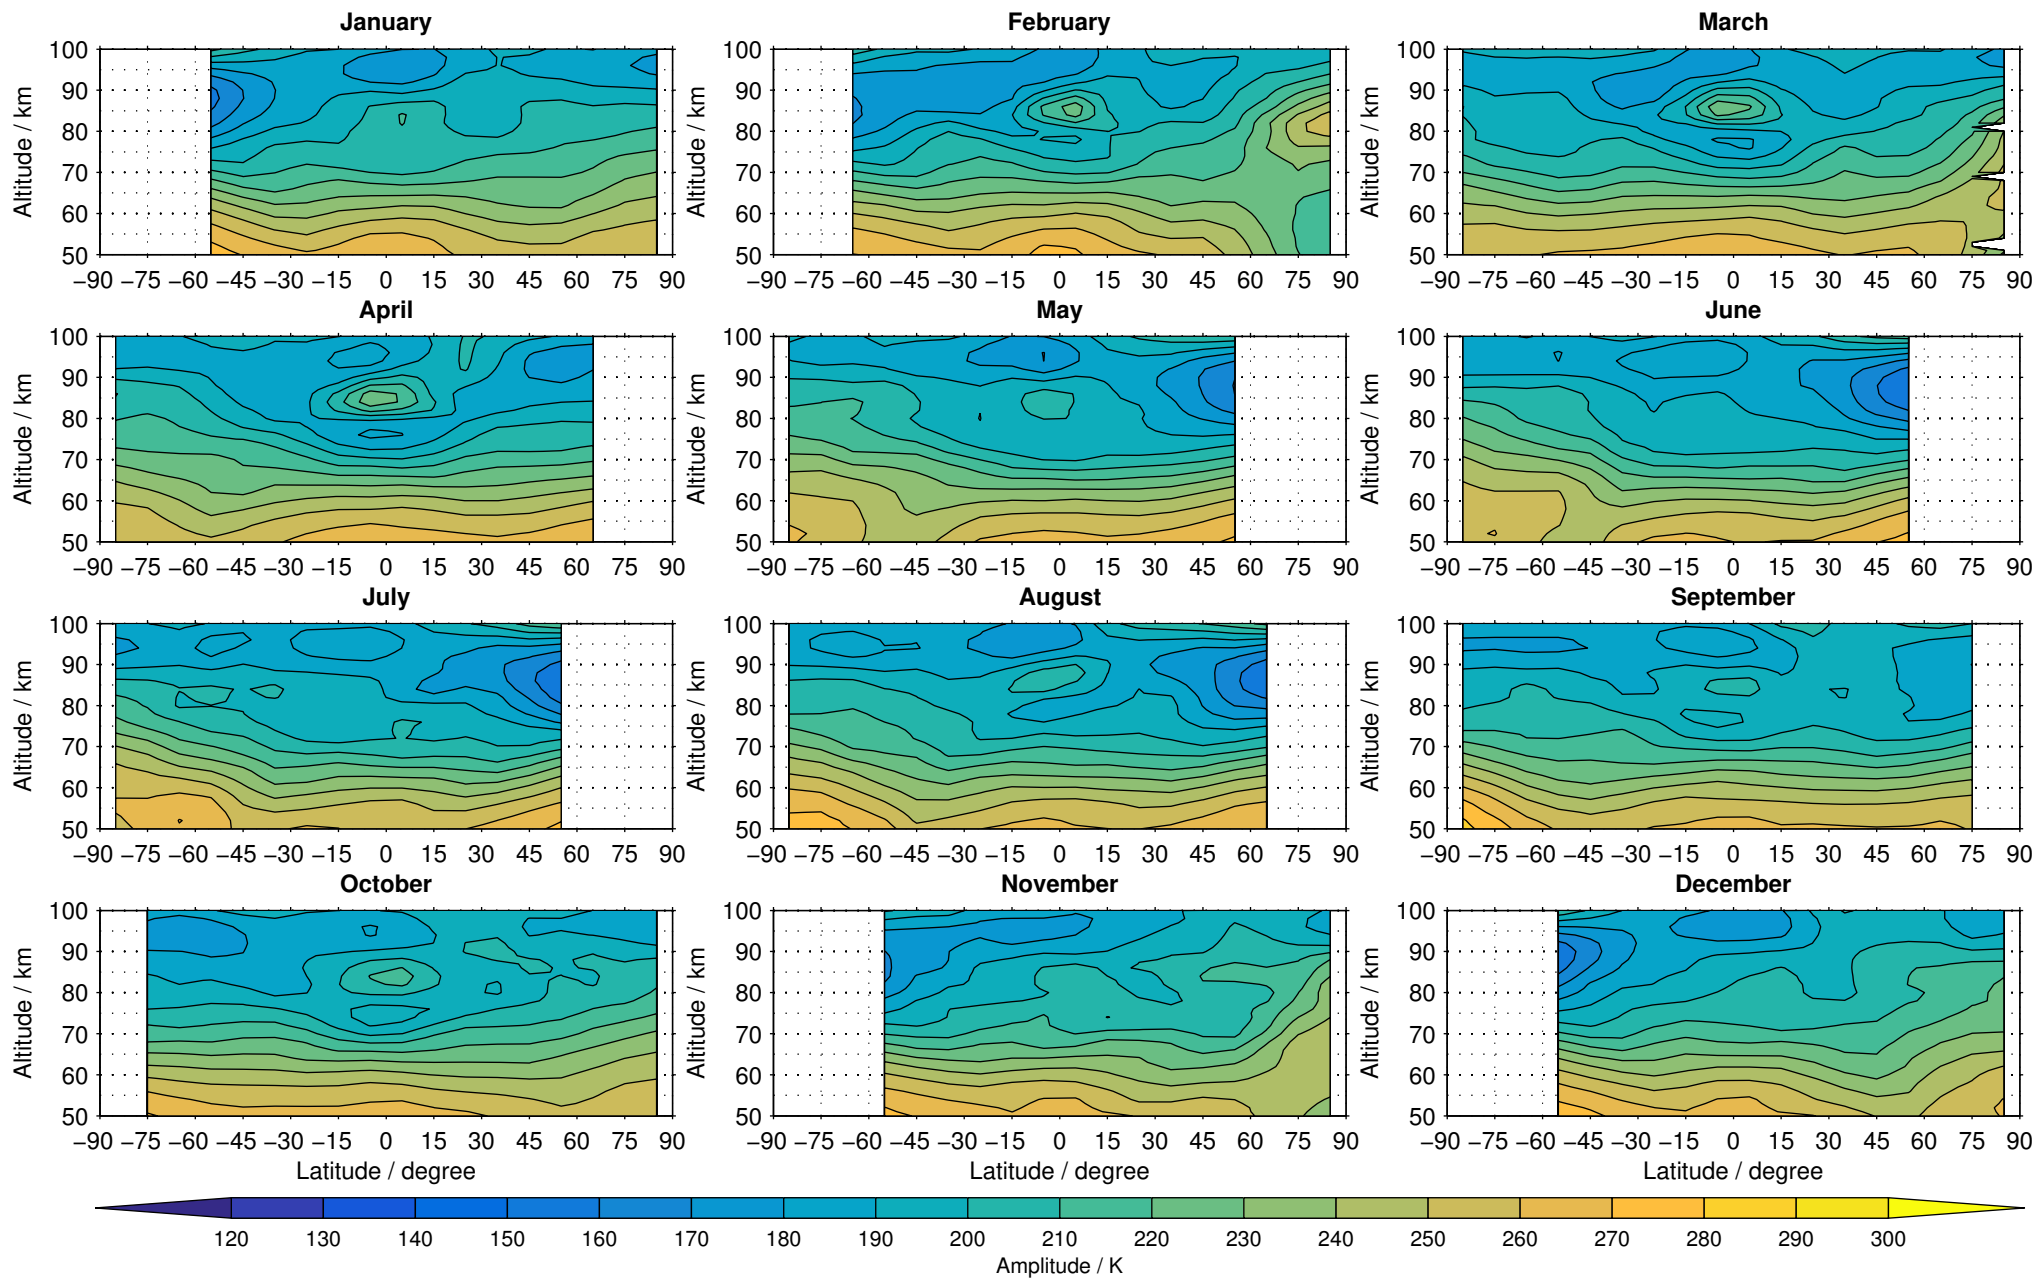

Envisat/MIPAS (IMKIAA) V5R v621 UA nighttime temperature distribution for 2007

Creation Time:
16-03-2017
08:16:46 LT

Envisat/MIPAS (IMKIAA) V5R v621 UA nighttime temperature distribution for 2008

Creation Time:
16-03-2017
08:16:47 LT

Envisat/MIPAS (IMKIAA) V5R v621 UA nighttime temperature distribution for 2009

Creation Time:
16-03-2017
08:16:48 LT

Envisat/MIPAS (IMKIAA) V5R v621 UA nighttime temperature distribution for 2010

Creation Time:
16-03-2017
08:16:49 LT