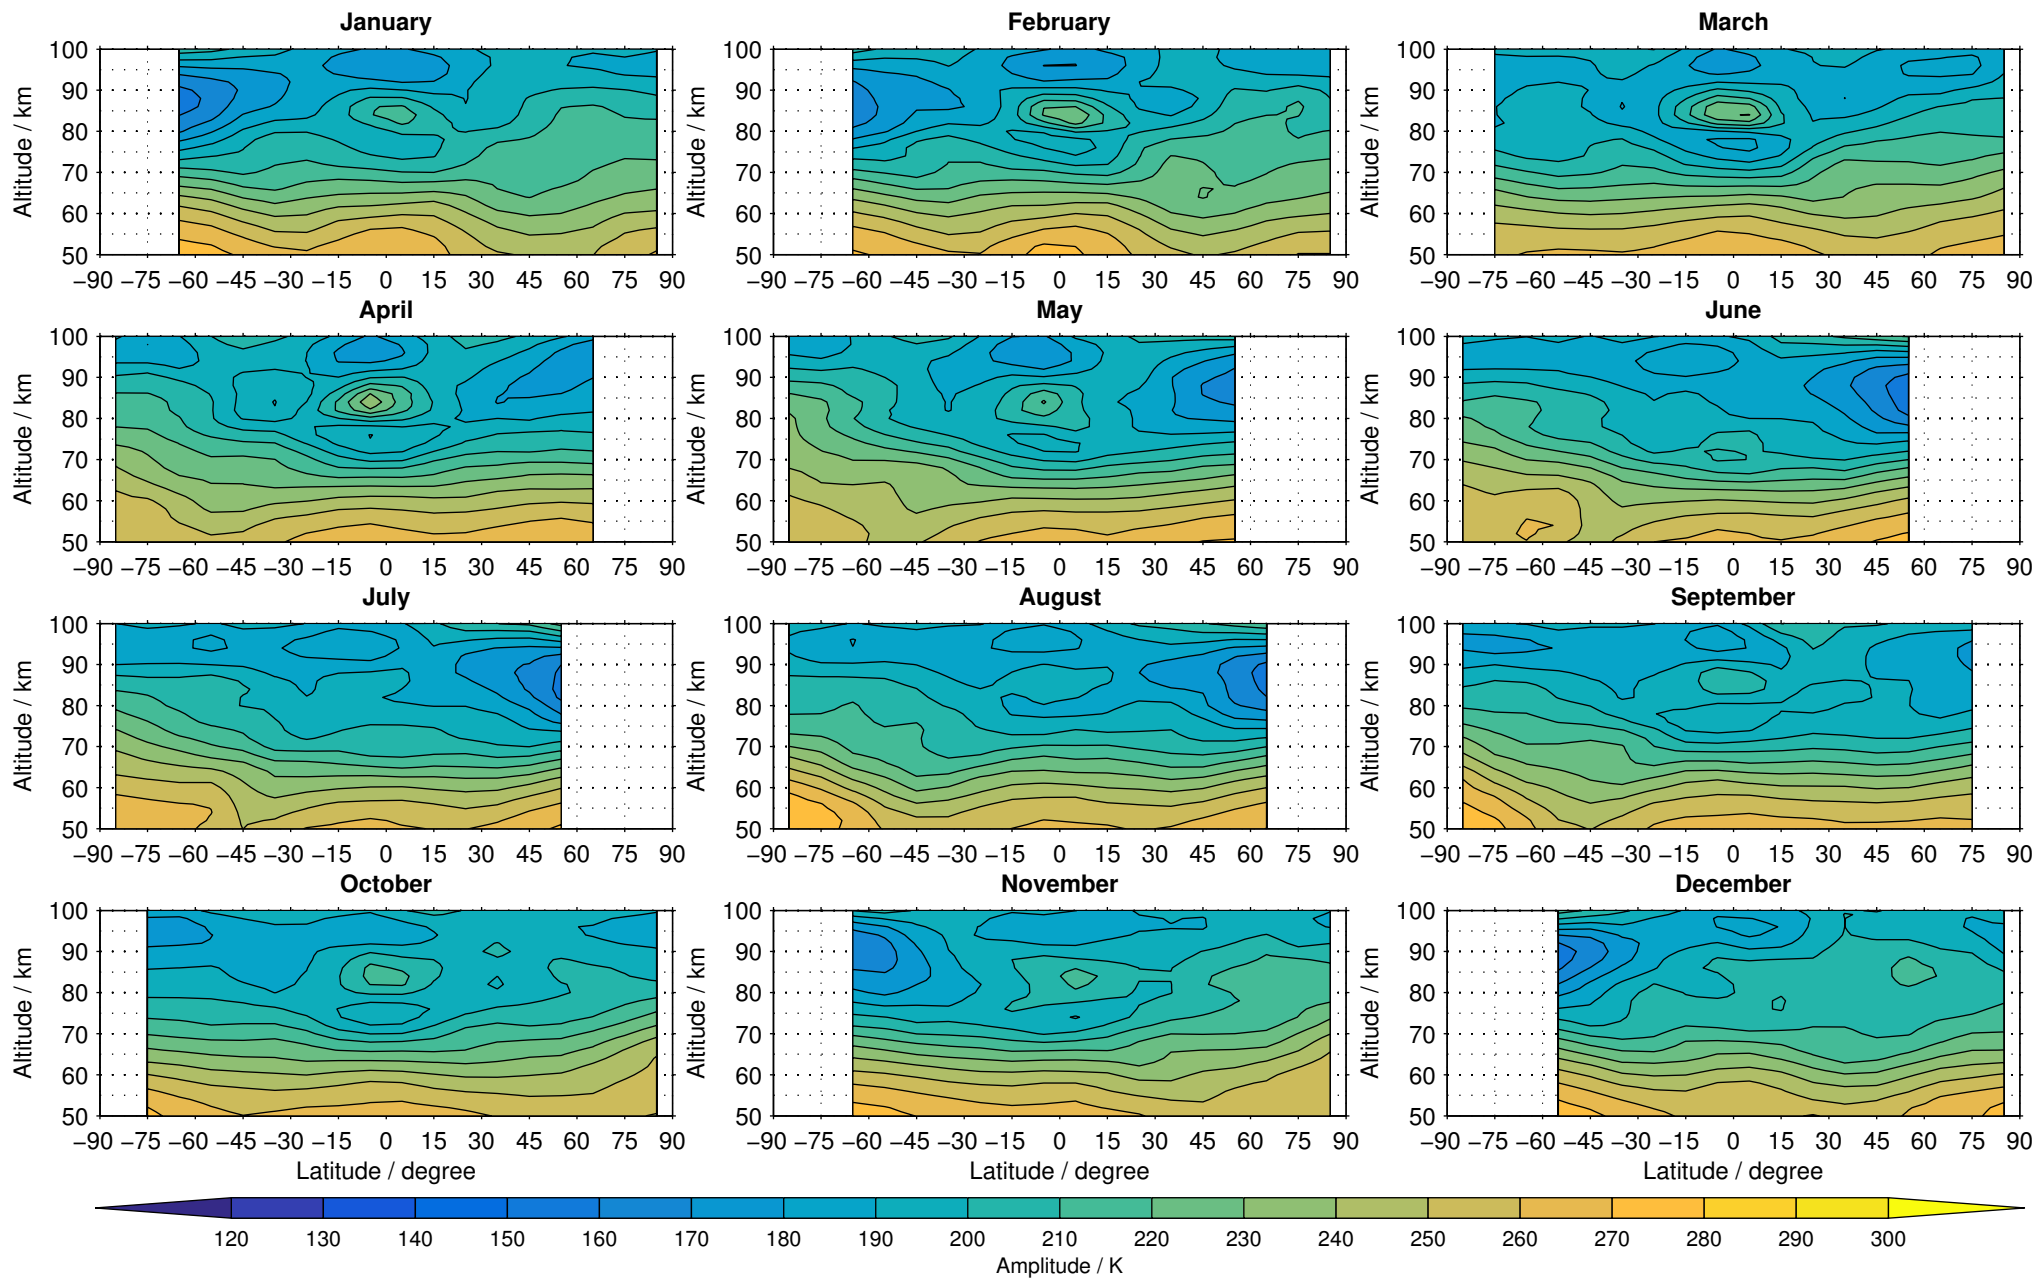

Envisat/MIPAS (IMKIAA) V5R v621 UA nighttime temperature distribution for 2007

Creation Time:
16-03-2017
08:16:46 LT

Envisat/MIPAS (IMKIAA) V5R v621 UA nighttime temperature distribution for 2008

Creation Time:
16-03-2017
08:16:47 LT

Envisat/MIPAS (IMKIAA) V5R v621 UA nighttime temperature distribution for 2009

Creation Time:
16-03-2017
08:16:48 LT

Envisat/MIPAS (IMKIAA) V5R v621 UA nighttime temperature distribution for 2010

Creation Time:
16-03-2017
08:16:49 LT

Envisat/MIPAS (IMKIAA) V5R v621 UA nighttime temperature distribution for 2011

Creation Time:
16-03-2017
08:16:50 LT

Envisat/MIPAS (IMKIAA) V5R v621 UA nighttime temperature distribution for 2012

Creation Time:
16-03-2017
08:16:51 LT