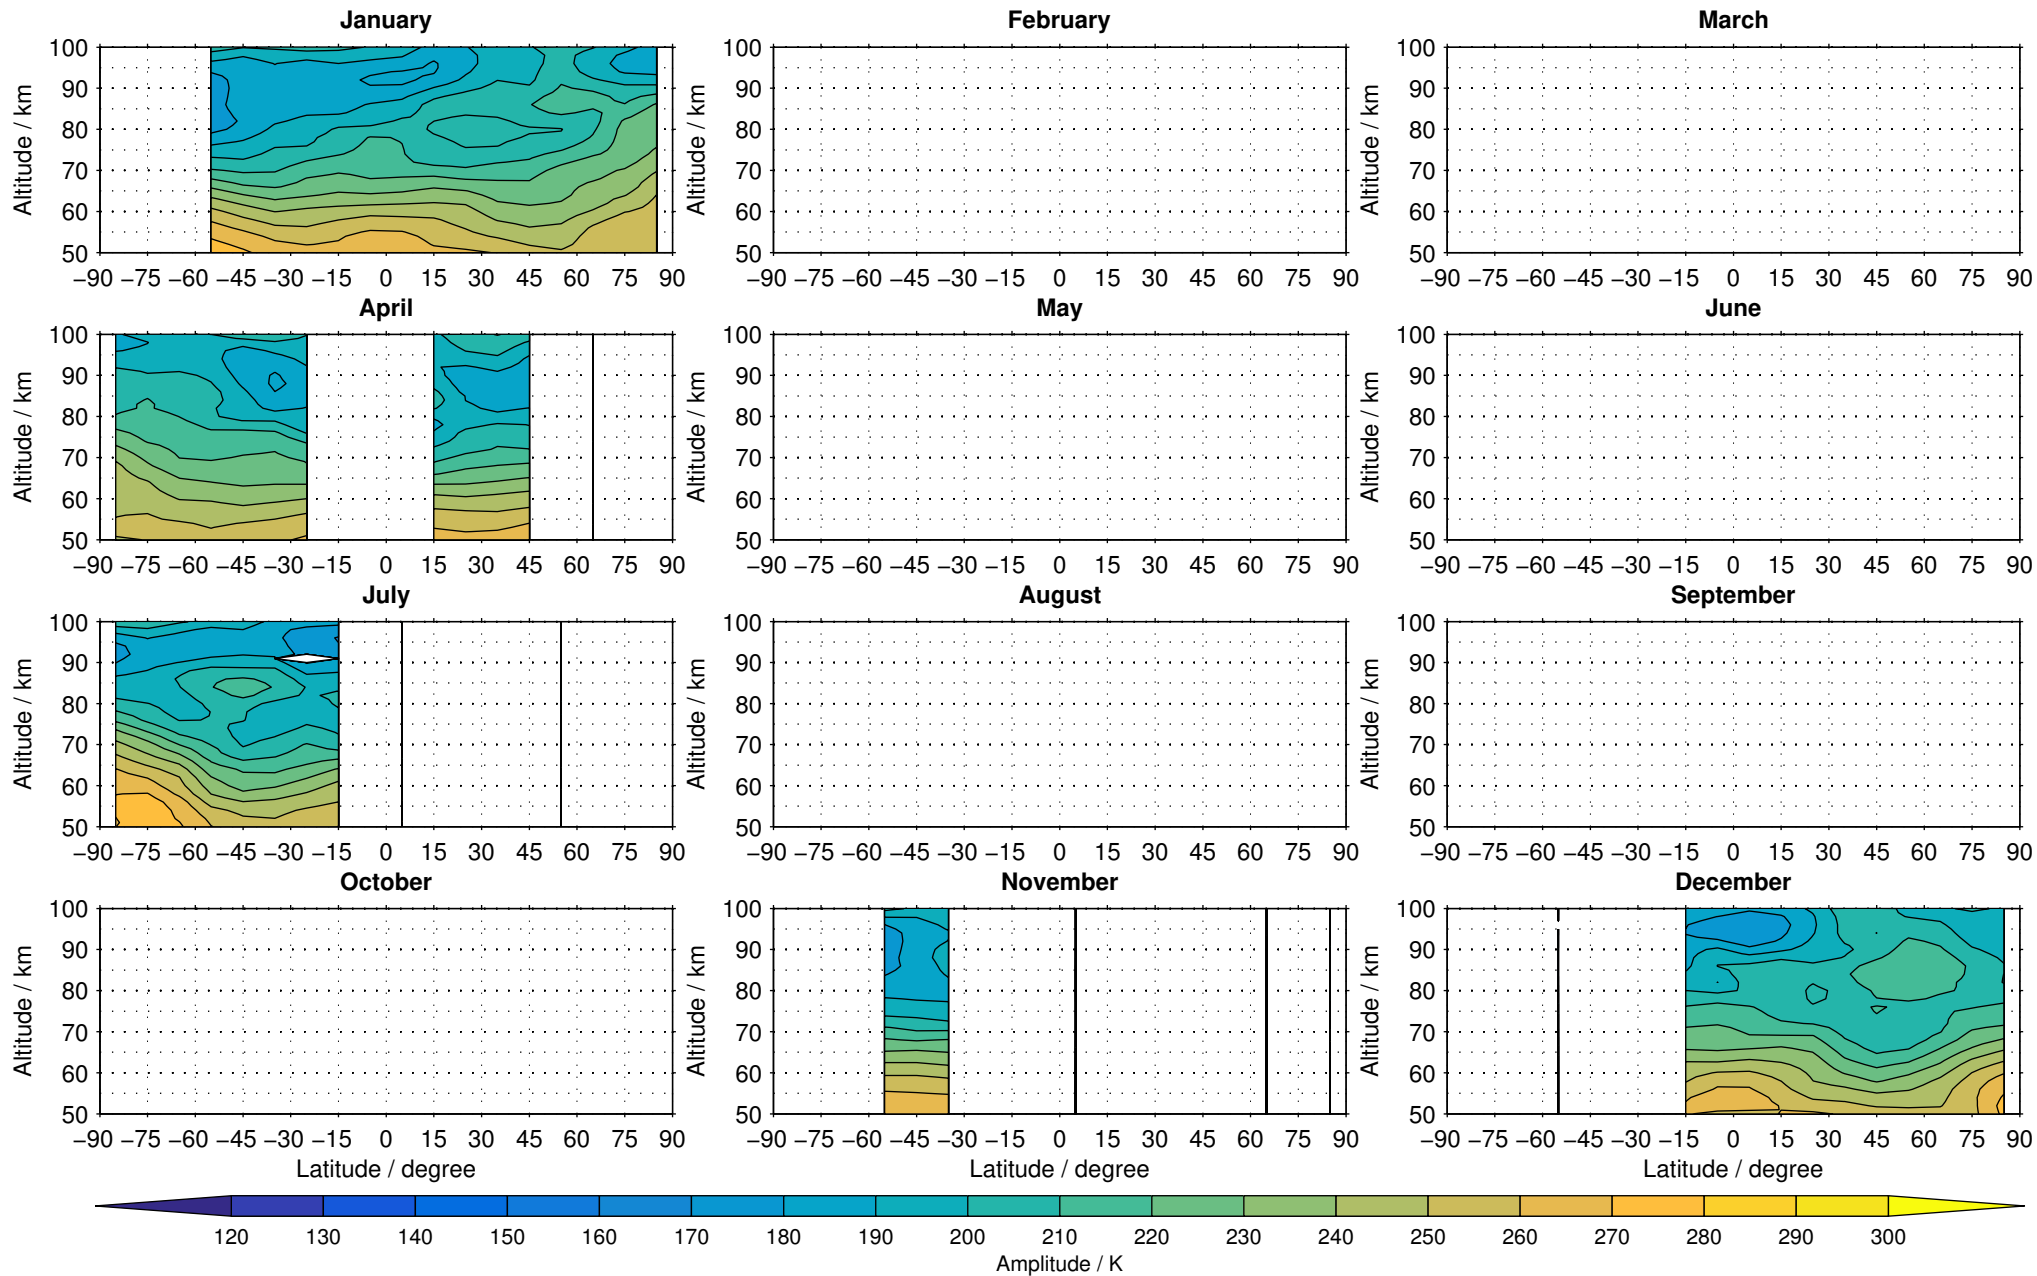

Envisat/MIPAS (IMKIAA) V5R v621 UA nighttime temperature distribution for 2005

Creation Time:
16-03-2017
08:16:44 LT

Envisat/MIPAS (IMKIAA) V5R v621 UA nighttime temperature distribution for 2006

Creation Time:
16-03-2017
08:16:45 LT

Envisat/MIPAS (IMKIAA) V5R v621 UA nighttime temperature distribution for 2007

Creation Time:
16-03-2017
08:16:46 LT

Envisat/MIPAS (IMKIAA) V5R v621 UA nighttime temperature distribution for 2008

Creation Time:
16-03-2017
08:16:47 LT

Envisat/MIPAS (IMKIAA) V5R v621 UA nighttime temperature distribution for 2009

Creation Time:
16-03-2017
08:16:48 LT

Envisat/MIPAS (IMKIAA) V5R v621 UA nighttime temperature distribution for 2010

Creation Time:
16-03-2017
08:16:49 LT