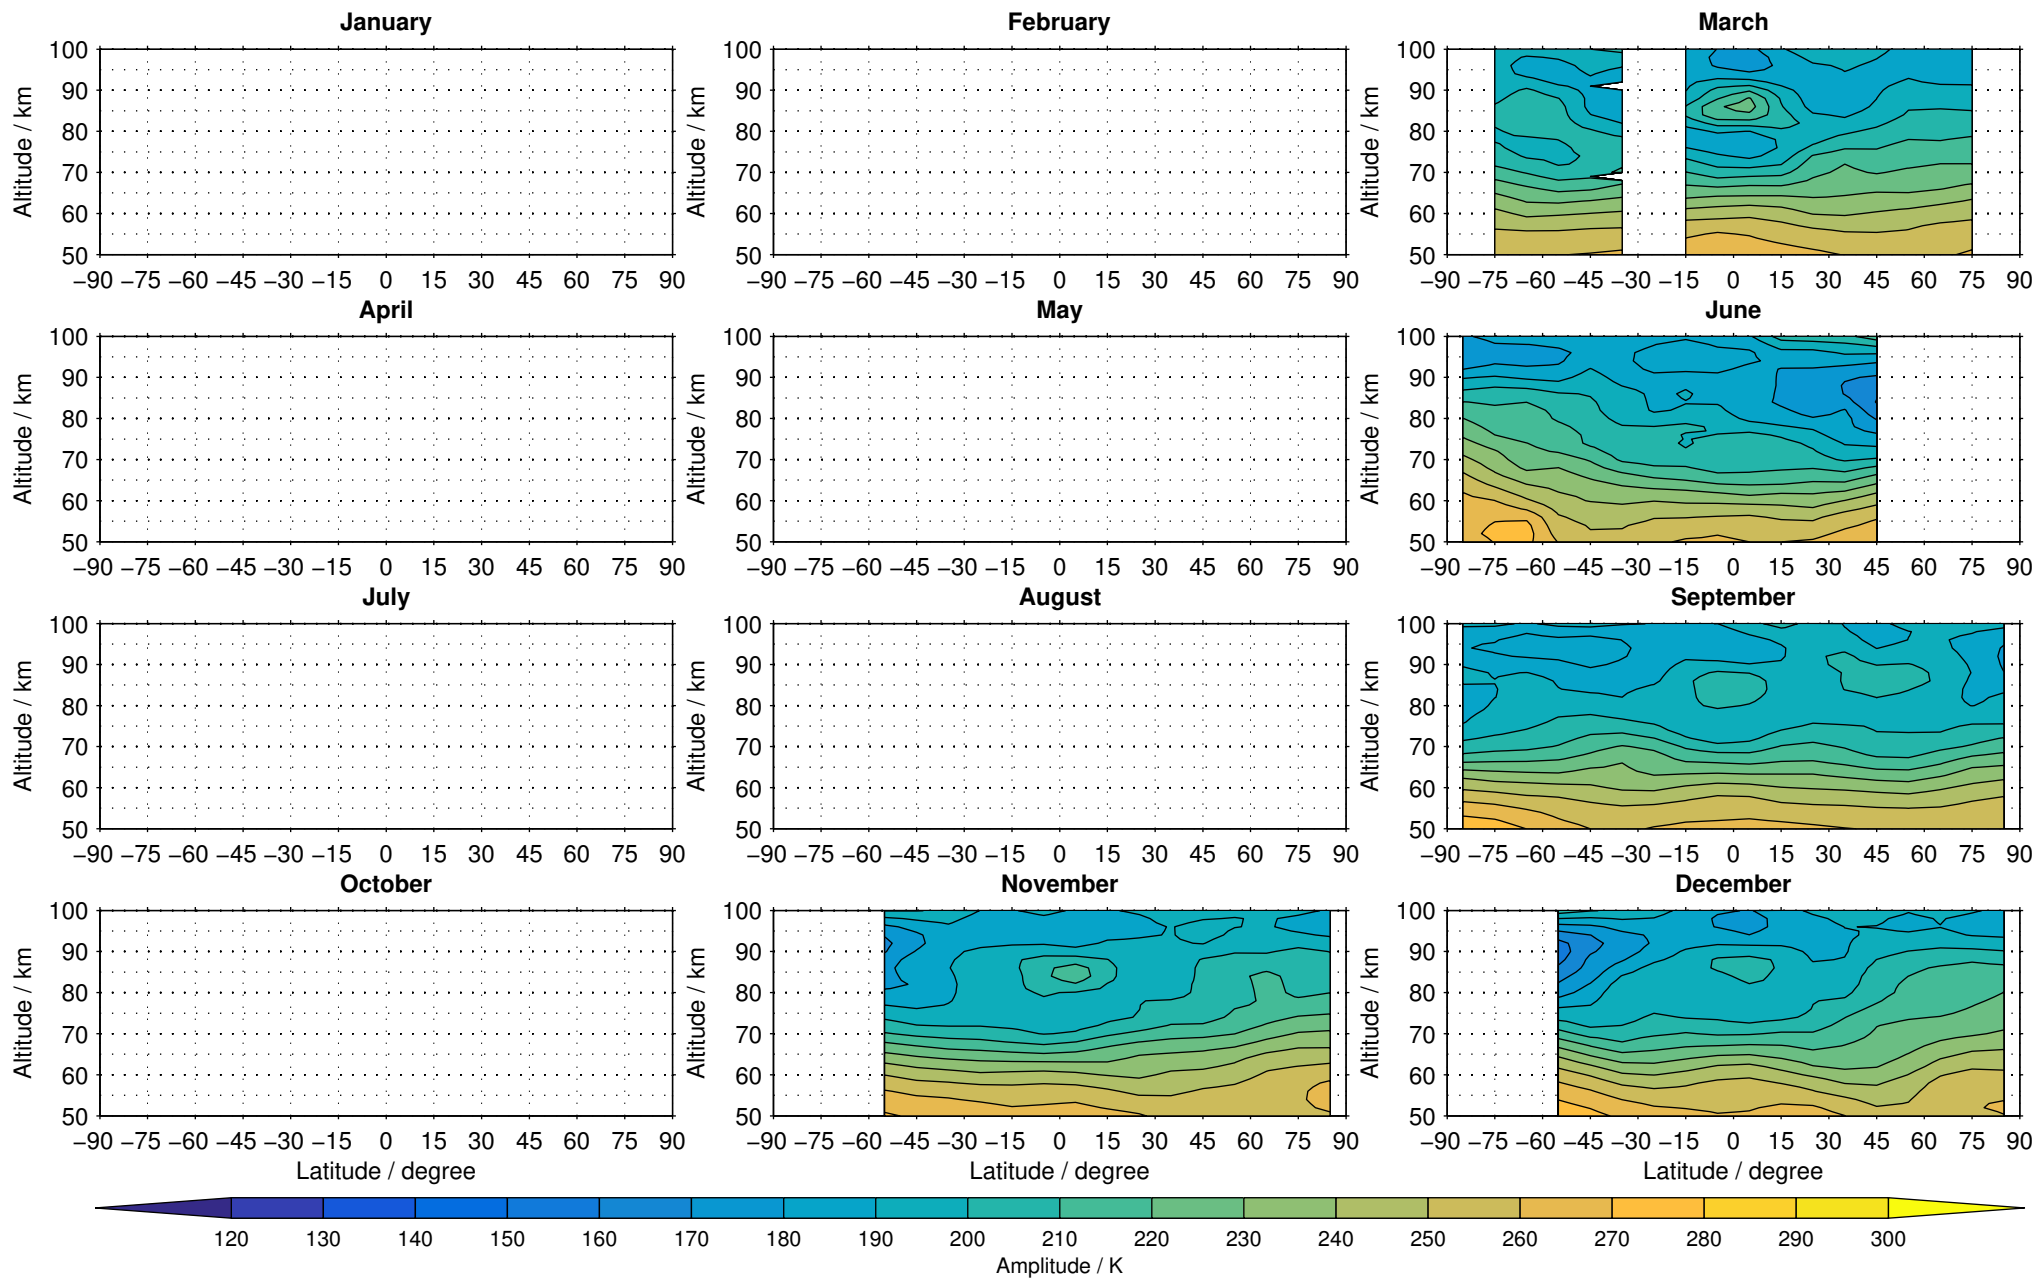

Envisat/MIPAS (IMKIAA) V5R v621 UA nighttime temperature distribution for 2005

Creation Time:
16-03-2017
08:16:44 LT

Envisat/MIPAS (IMKIAA) V5R v621 UA nighttime temperature distribution for 2006

Creation Time:
16-03-2017
08:16:45 LT

Envisat/MIPAS (IMKIAA) V5R v621 UA nighttime temperature distribution for 2007

Creation Time:
16-03-2017
08:16:46 LT

Envisat/MIPAS (IMKIAA) V5R v621 UA nighttime temperature distribution for 2008

Creation Time:
16-03-2017
08:16:47 LT

Envisat/MIPAS (IMKIAA) V5R v621 UA nighttime temperature distribution for 2009

Creation Time:
16-03-2017
08:16:48 LT

Envisat/MIPAS (IMKIAA) V5R v621 UA nighttime temperature distribution for 2010

Creation Time:
16-03-2017
08:16:49 LT