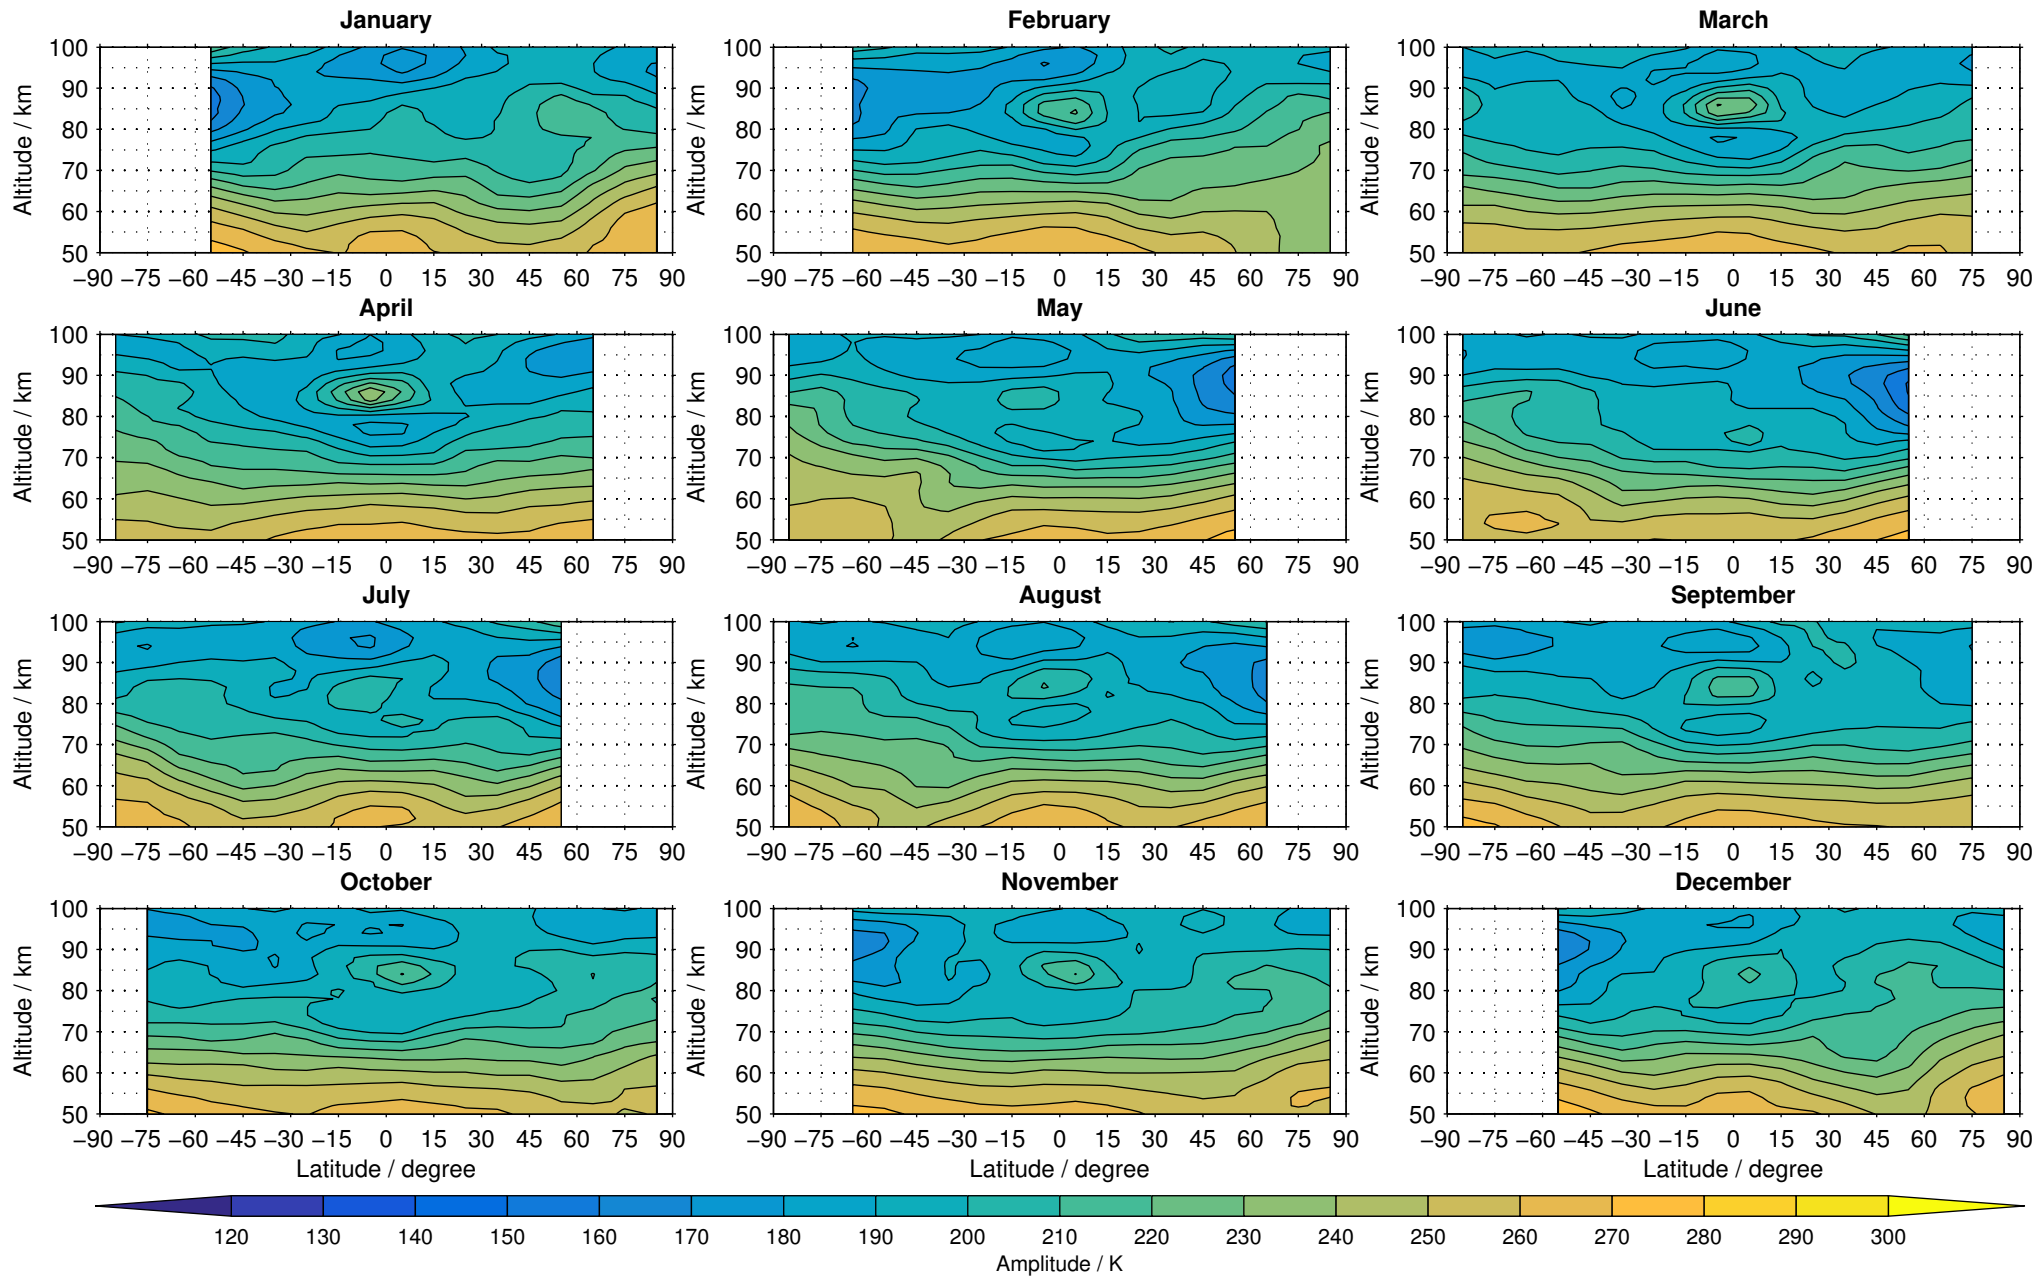

Envisat/MIPAS (IMKIAA) V5R v621 UA nighttime temperature distribution for 2007

Creation Time:
16-03-2017
08:16:46 LT

Envisat/MIPAS (IMKIAA) V5R v621 UA nighttime temperature distribution for 2008

Creation Time:
16-03-2017
08:16:47 LT

Envisat/MIPAS (IMKIAA) V5R v621 UA nighttime temperature distribution for 2009

Creation Time:
16-03-2017
08:16:48 LT

Envisat/MIPAS (IMKIAA) V5R v621 UA nighttime temperature distribution for 2010

Creation Time:
16-03-2017
08:16:49 LT