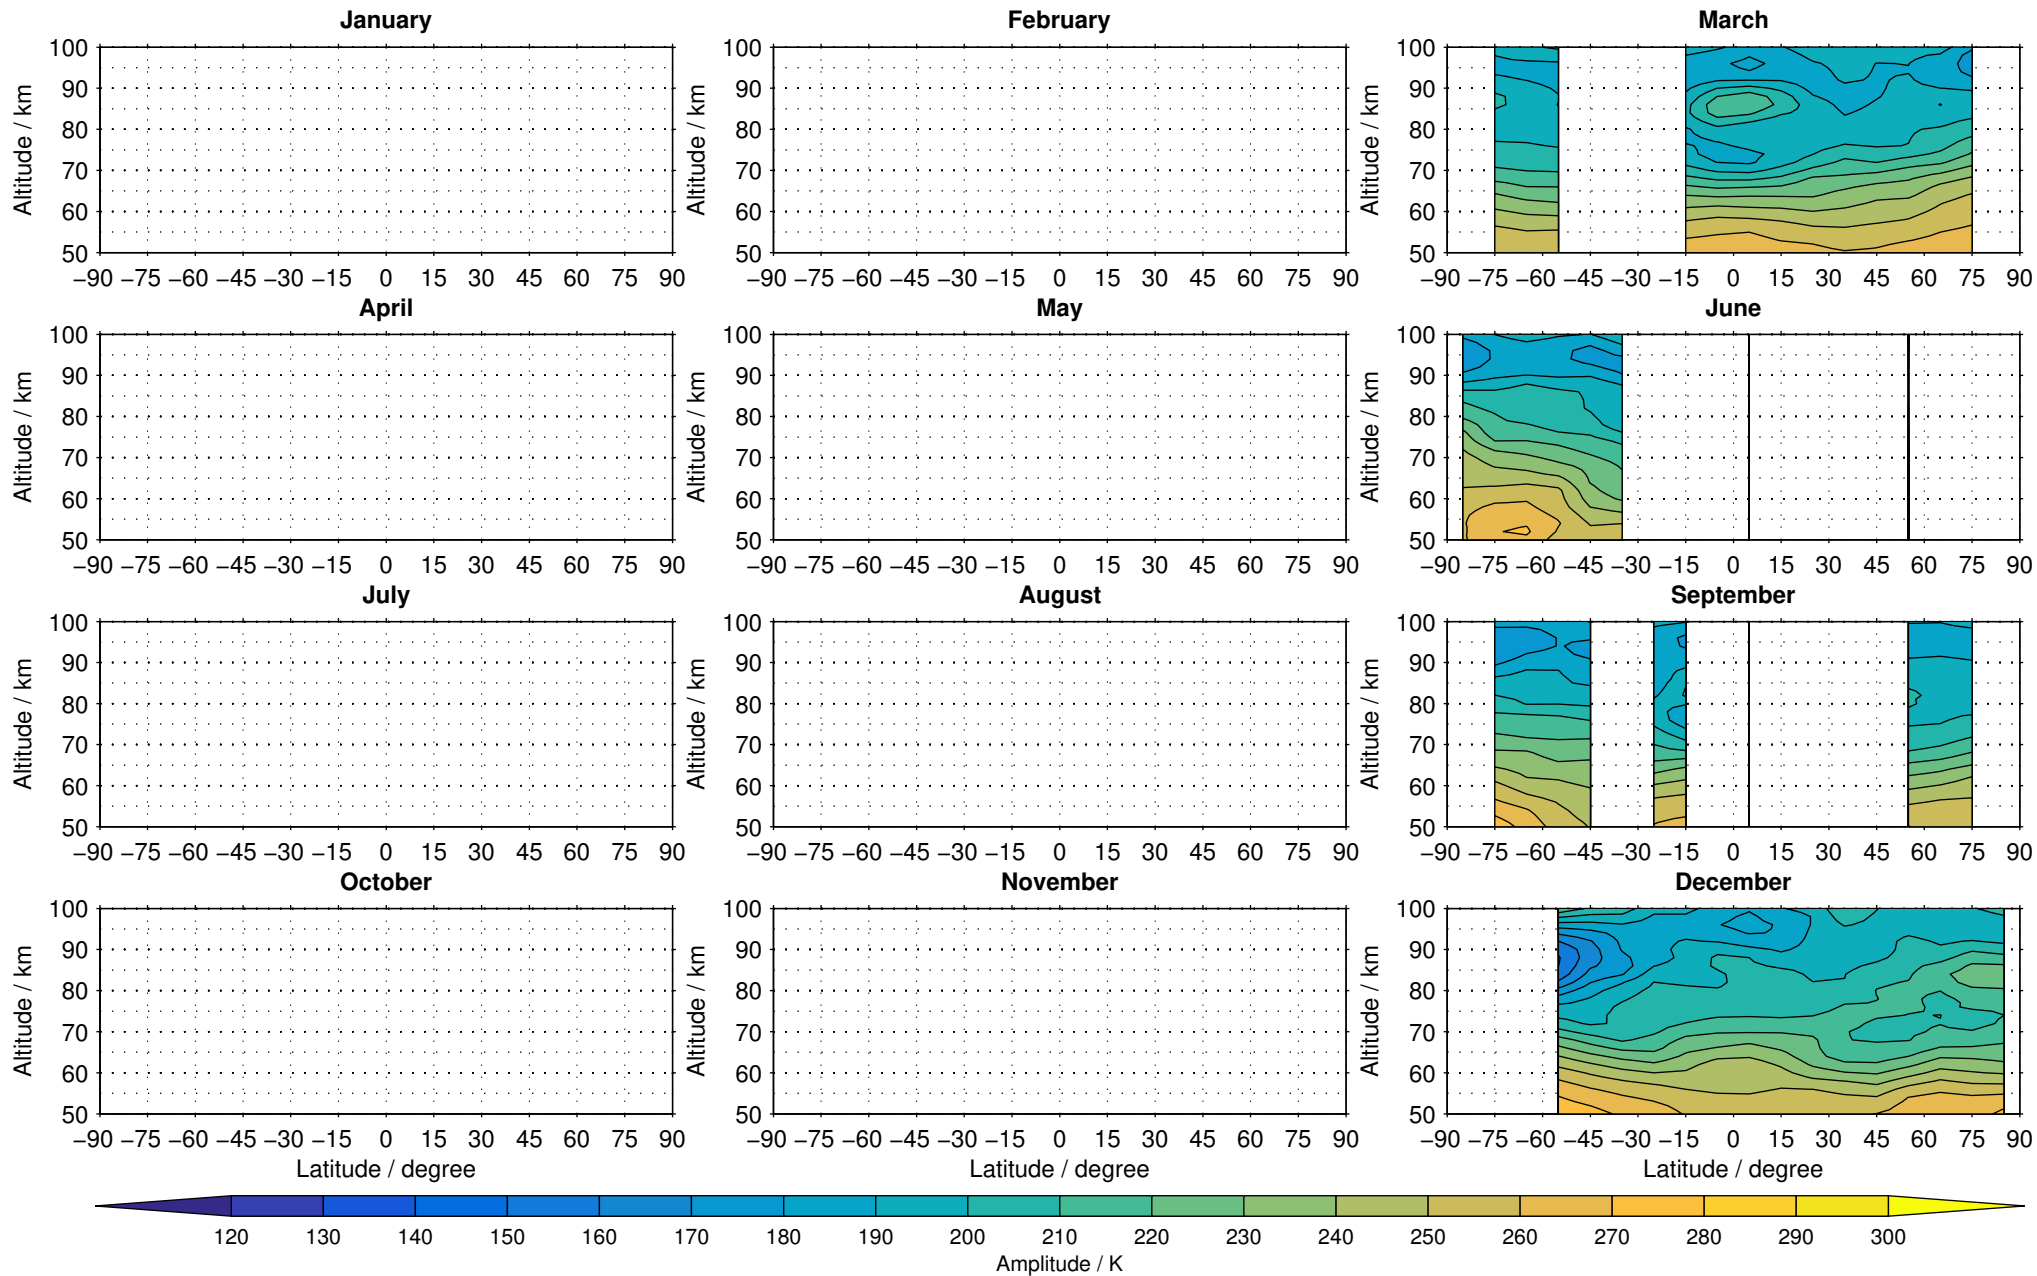

Envisat/MIPAS (IMKIAA) V5R v621 UA nighttime temperature distribution for 2005

Creation Time:
16-03-2017
08:16:44 LT

Envisat/MIPAS (IMKIAA) V5R v621 UA nighttime temperature distribution for 2006

Creation Time:
16-03-2017
08:16:45 LT

Envisat/MIPAS (IMKIAA) V5R v621 UA nighttime temperature distribution for 2007

Creation Time:
16-03-2017
08:16:46 LT

Envisat/MIPAS (IMKIAA) V5R v621 UA nighttime temperature distribution for 2008

Creation Time:
16-03-2017
08:16:47 LT

Envisat/MIPAS (IMKIAA) V5R v621 UA nighttime temperature distribution for 2009

Creation Time:
16-03-2017
08:16:48 LT

Envisat/MIPAS (IMKIAA) V5R v621 UA nighttime temperature distribution for 2010

Creation Time:
16-03-2017
08:16:49 LT