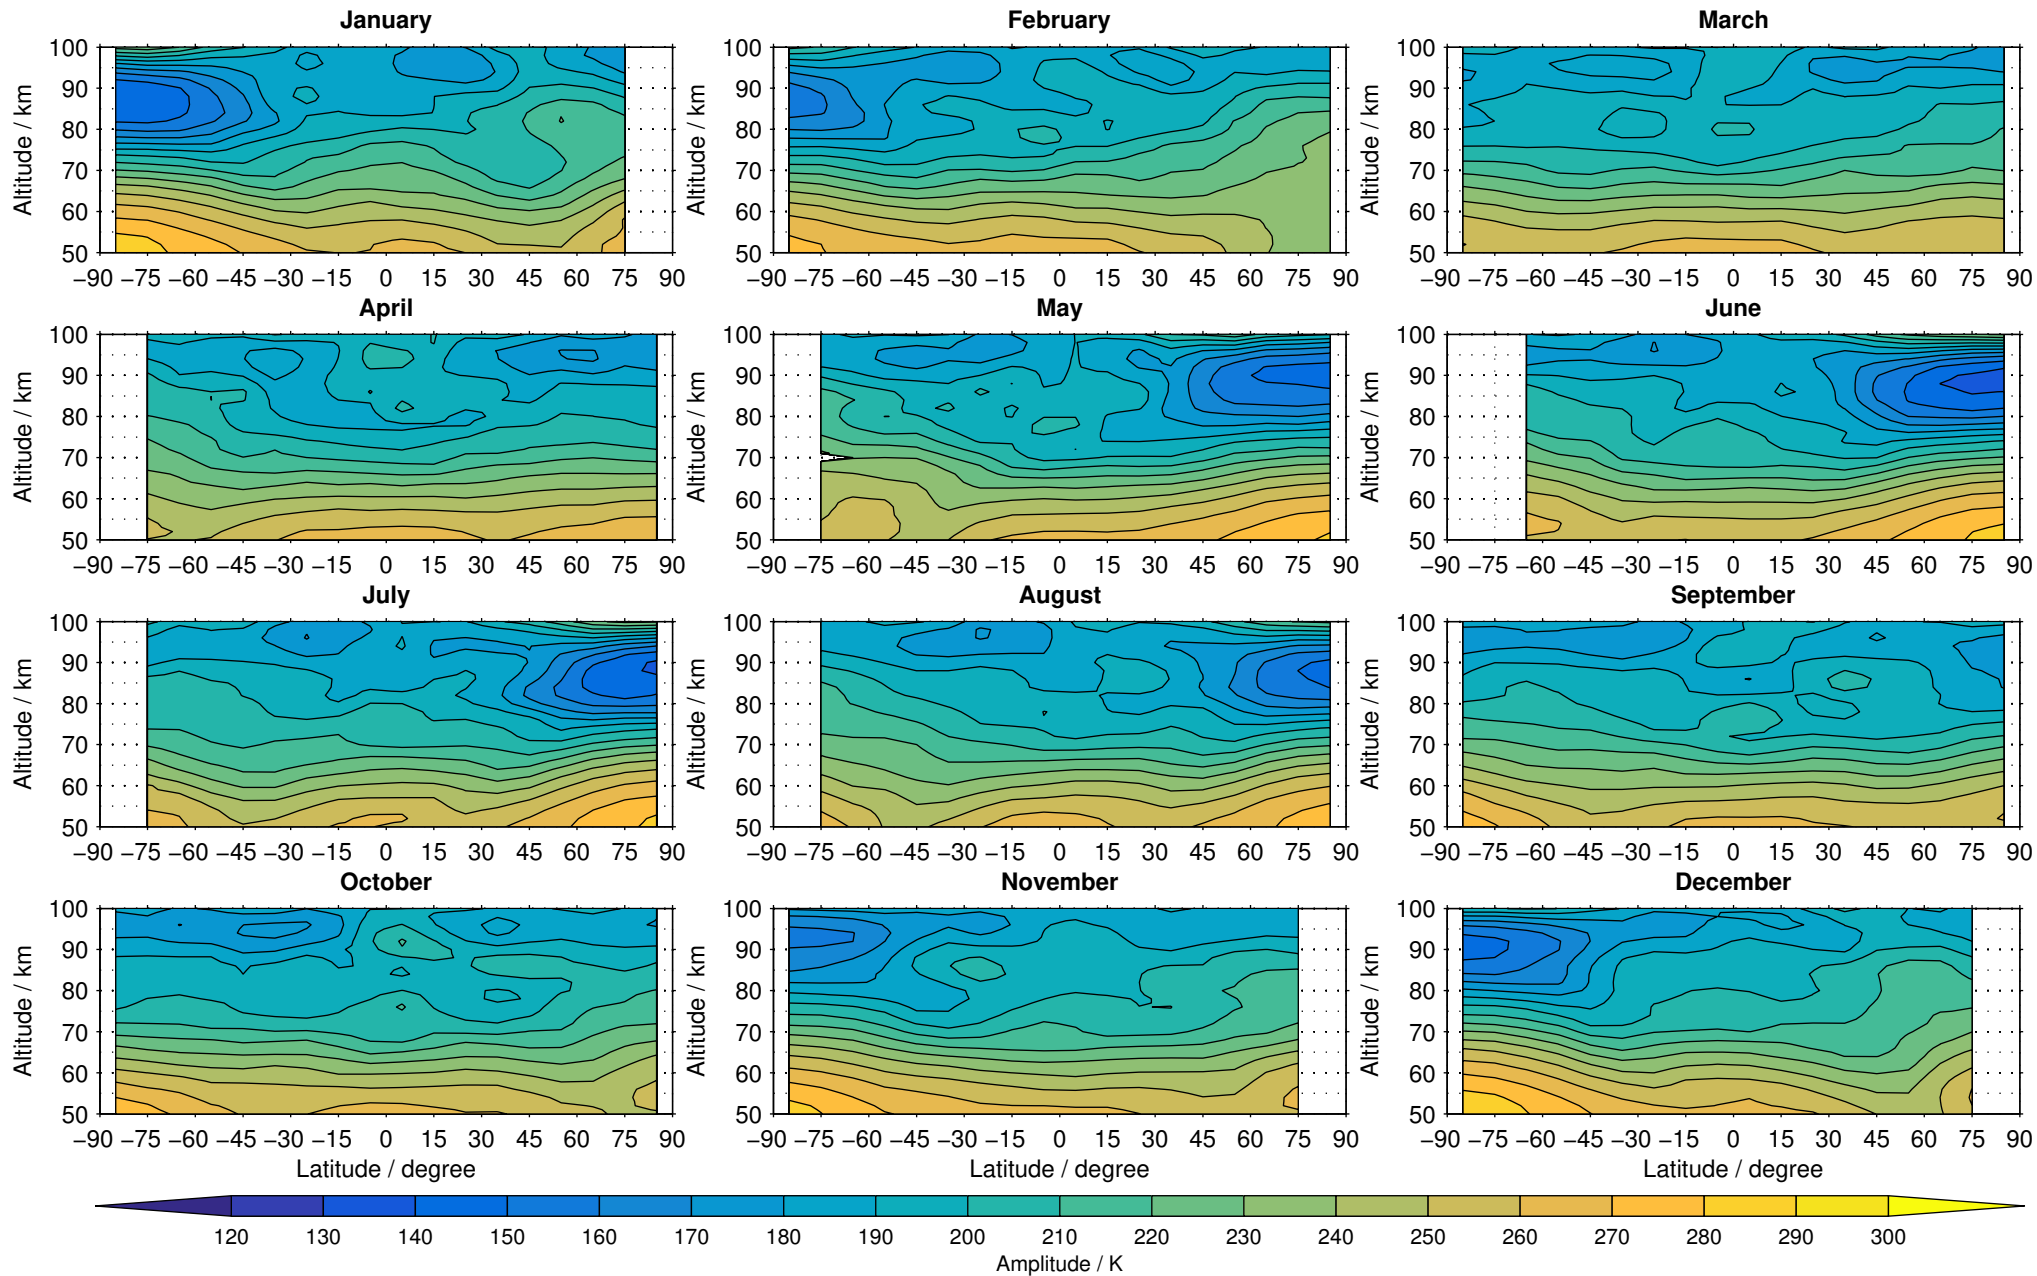

Envisat/MIPAS (IMKIAA) V5R v621 UA daytime temperature distribution for 2007

Creation Time:
16-03-2017
08:16:36 LT

Envisat/MIPAS (IMKIAA) V5R v621 UA daytime temperature distribution for 2008

Creation Time:
16-03-2017
08:16:37 LT

Envisat/MIPAS (IMKIAA) V5R v621 UA daytime temperature distribution for 2009

Creation Time:
16-03-2017
08:16:38 LT

Envisat/MIPAS (IMKIAA) V5R v621 UA daytime temperature distribution for 2010

Creation Time:
16-03-2017
08:16:39 LT