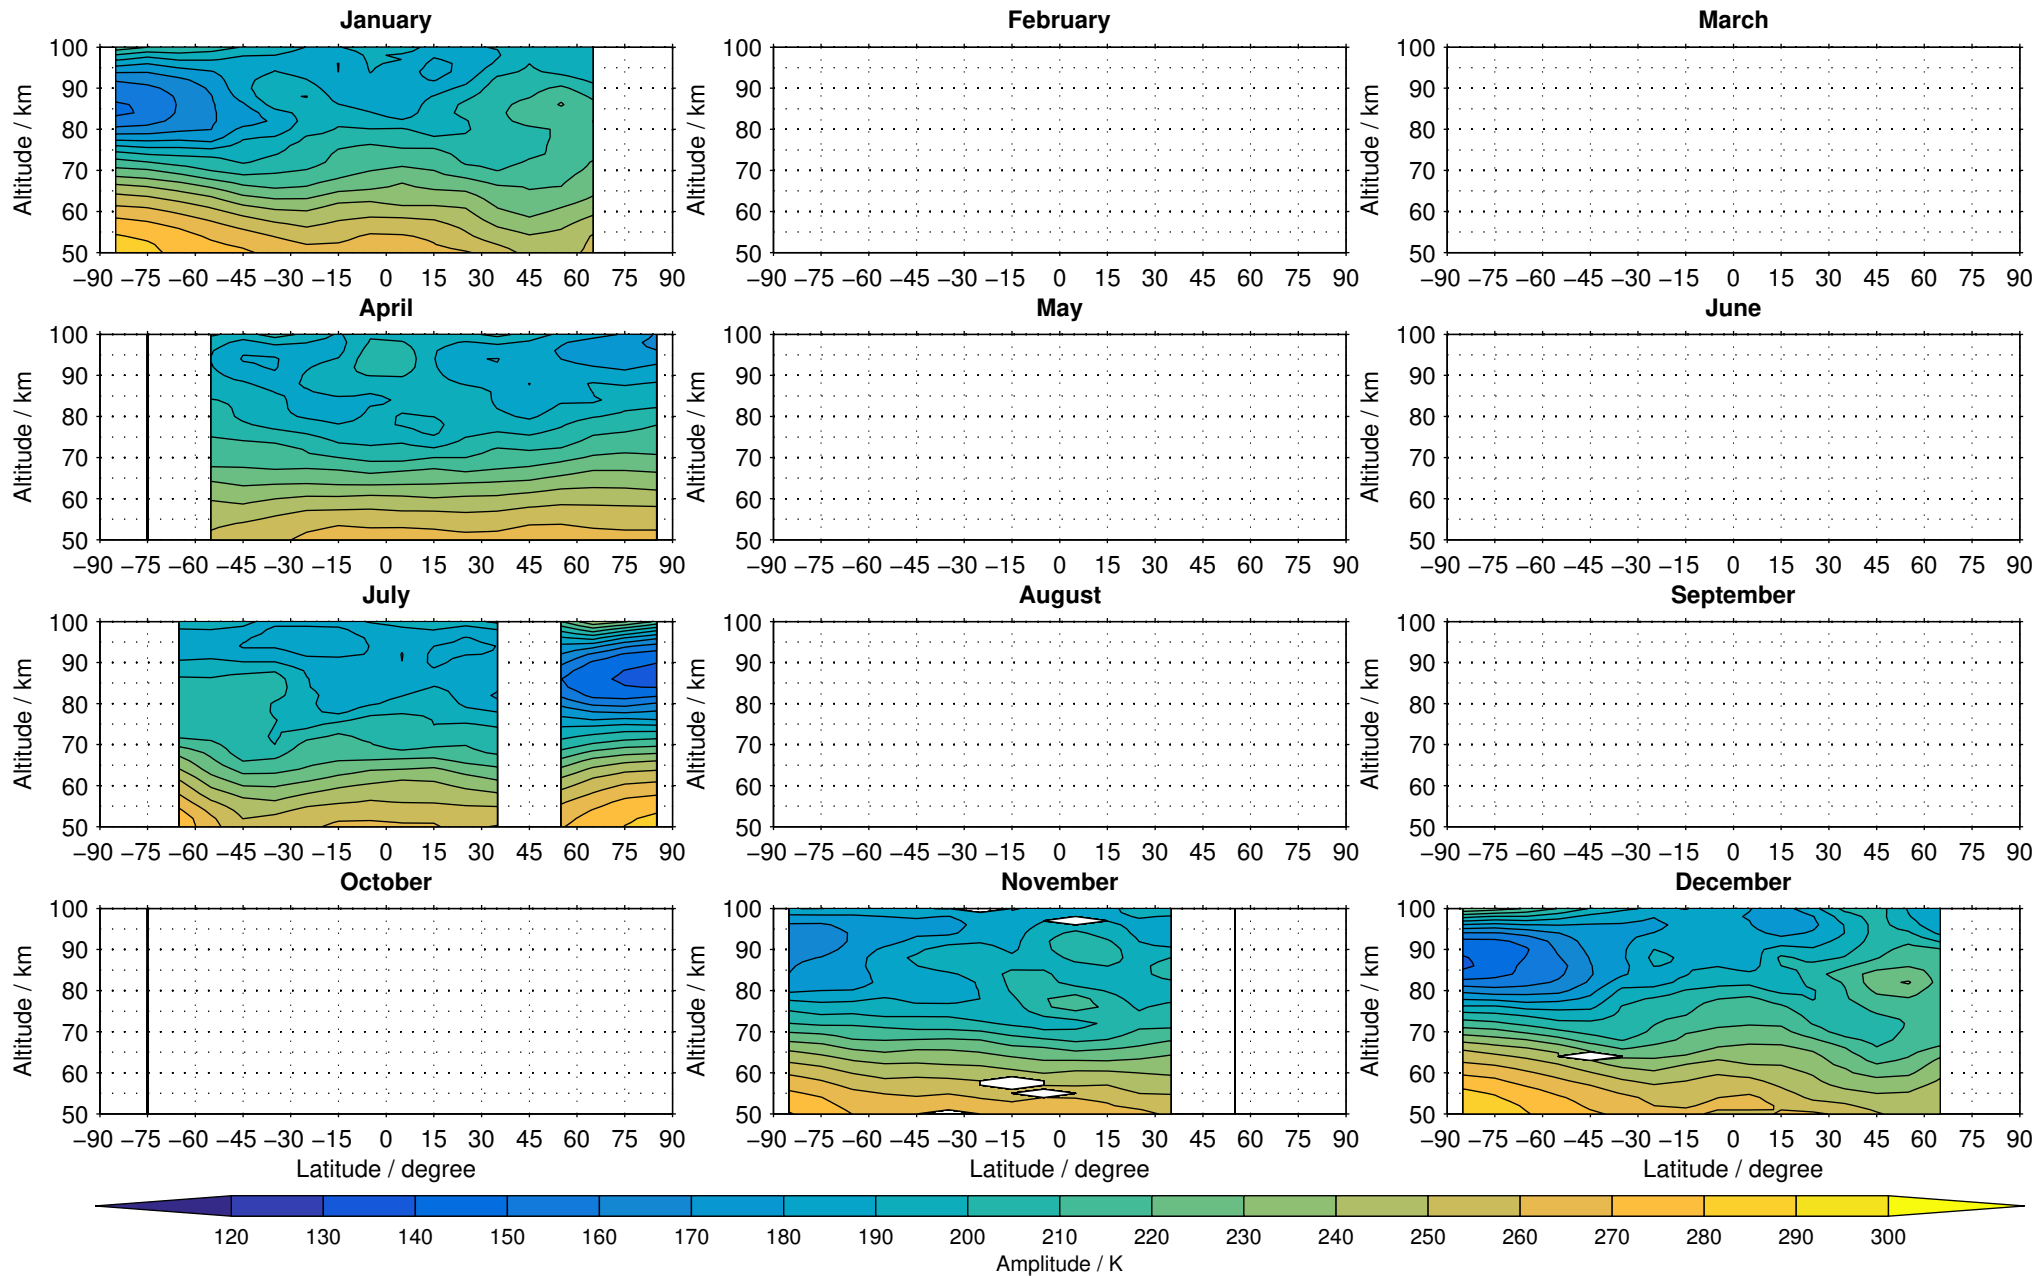

Envisat/MIPAS (IMKIAA) V5R v621 UA daytime temperature distribution for 2005

Creation Time:
16-03-2017
08:16:35 LT

Envisat/MIPAS (IMKIAA) V5R v621 UA daytime temperature distribution for 2006

Creation Time:
16-03-2017
08:16:35 LT

Envisat/MIPAS (IMKIAA) V5R v621 UA daytime temperature distribution for 2007

Creation Time:
16-03-2017
08:16:36 LT

Envisat/MIPAS (IMKIAA) V5R v621 UA daytime temperature distribution for 2008

Creation Time:
16-03-2017
08:16:37 LT

Envisat/MIPAS (IMKIAA) V5R v621 UA daytime temperature distribution for 2009

Creation Time:
16-03-2017
08:16:38 LT

Envisat/MIPAS (IMKIAA) V5R v621 UA daytime temperature distribution for 2010

Creation Time:
16-03-2017
08:16:39 LT