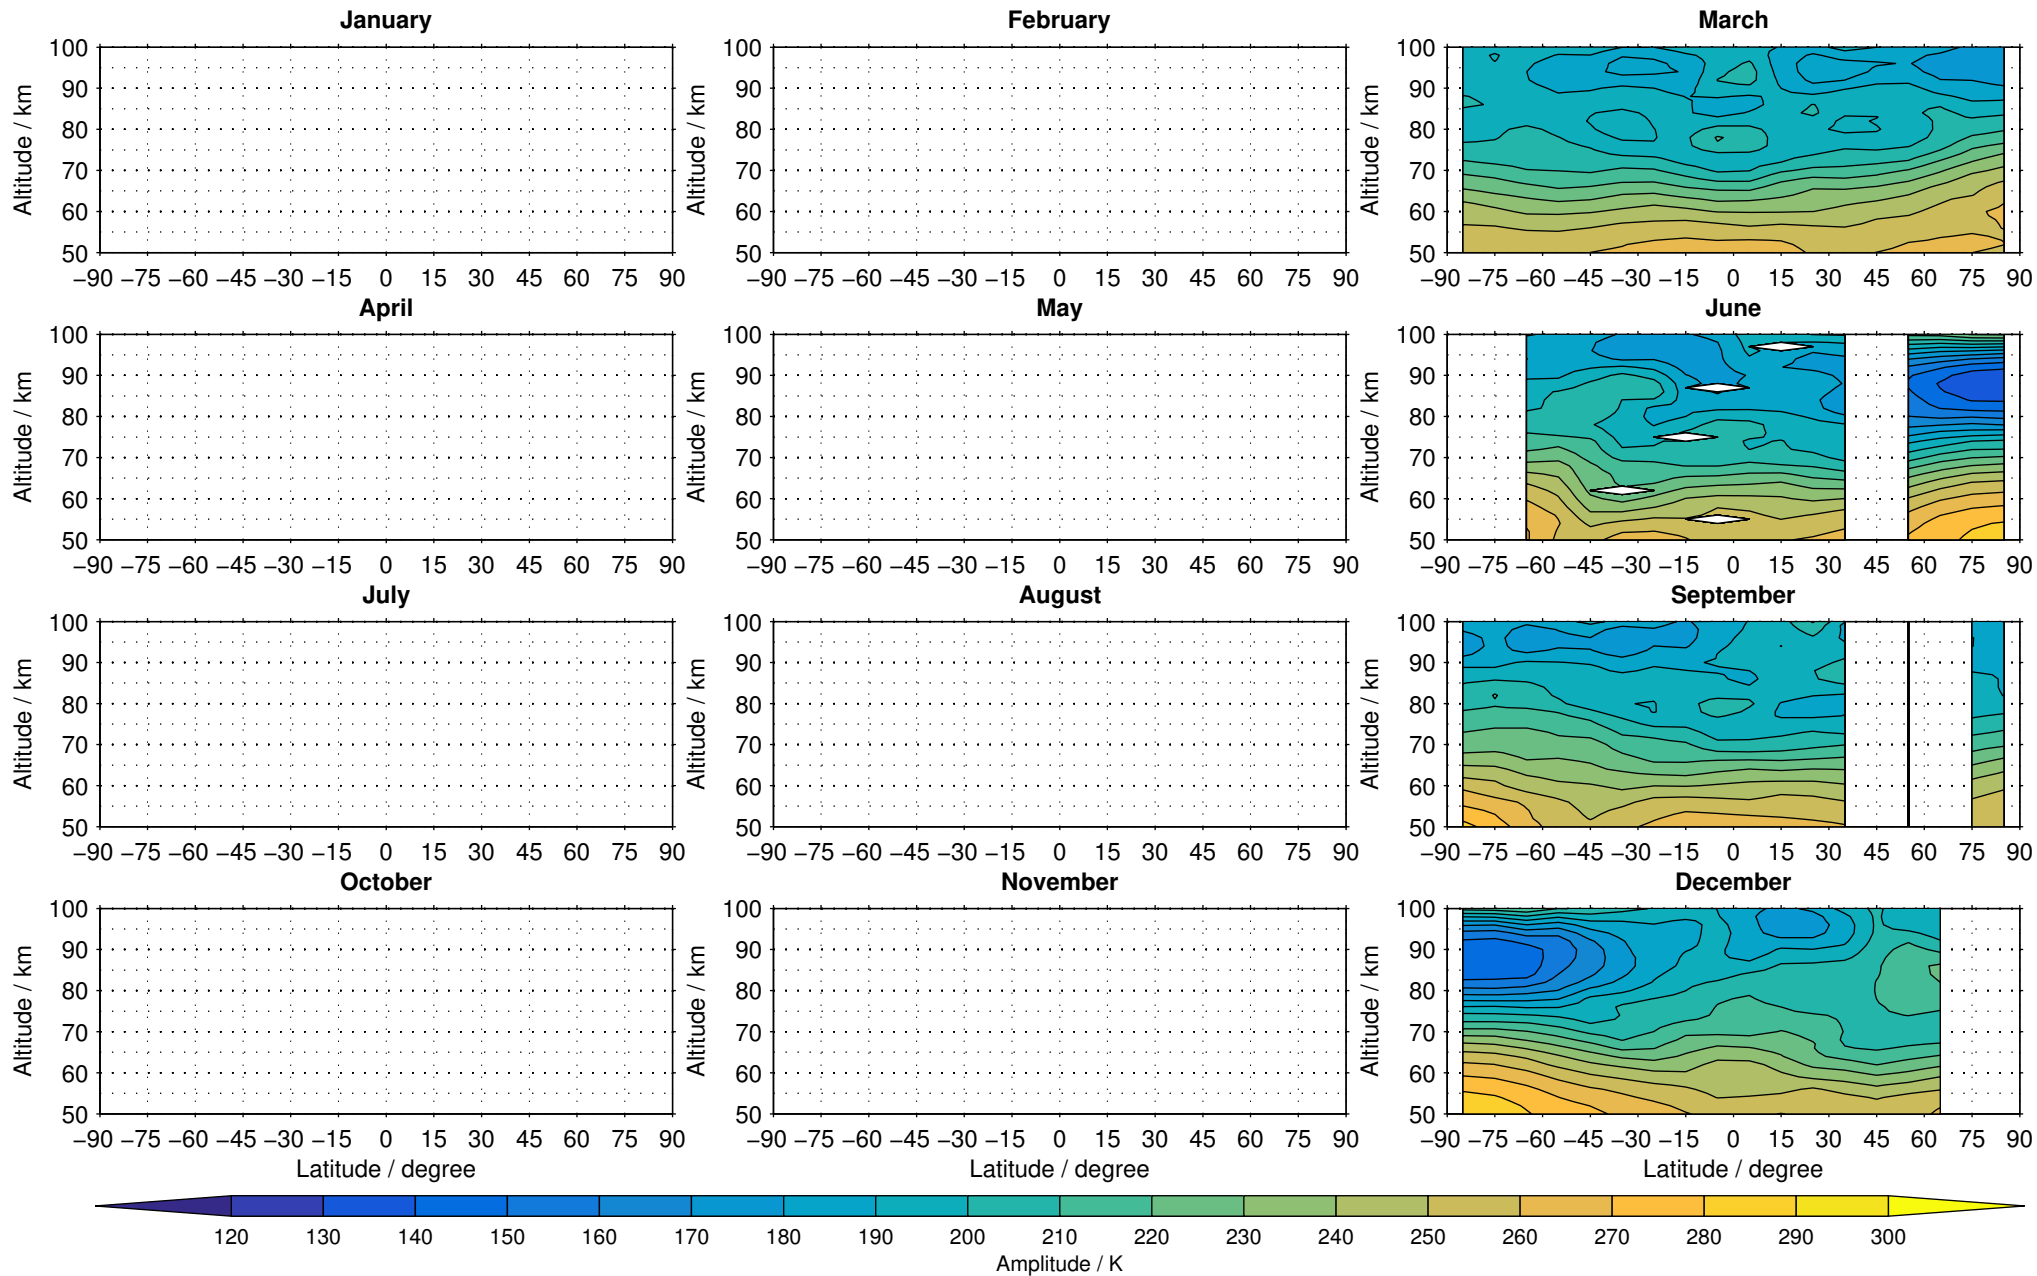

Envisat/MIPAS (IMKIAA) V5R v621 UA daytime temperature distribution for 2005

Creation Time:
16-03-2017
08:16:35 LT

Envisat/MIPAS (IMKIAA) V5R v621 UA daytime temperature distribution for 2006

Creation Time:
16-03-2017
08:16:35 LT

Envisat/MIPAS (IMKIAA) V5R v621 UA daytime temperature distribution for 2007

Creation Time:
16-03-2017
08:16:36 LT

Envisat/MIPAS (IMKIAA) V5R v621 UA daytime temperature distribution for 2008

Creation Time:
16-03-2017
08:16:37 LT

Envisat/MIPAS (IMKIAA) V5R v621 UA daytime temperature distribution for 2009

Creation Time:
16-03-2017
08:16:38 LT

Envisat/MIPAS (IMKIAA) V5R v621 UA daytime temperature distribution for 2010

Creation Time:
16-03-2017
08:16:39 LT