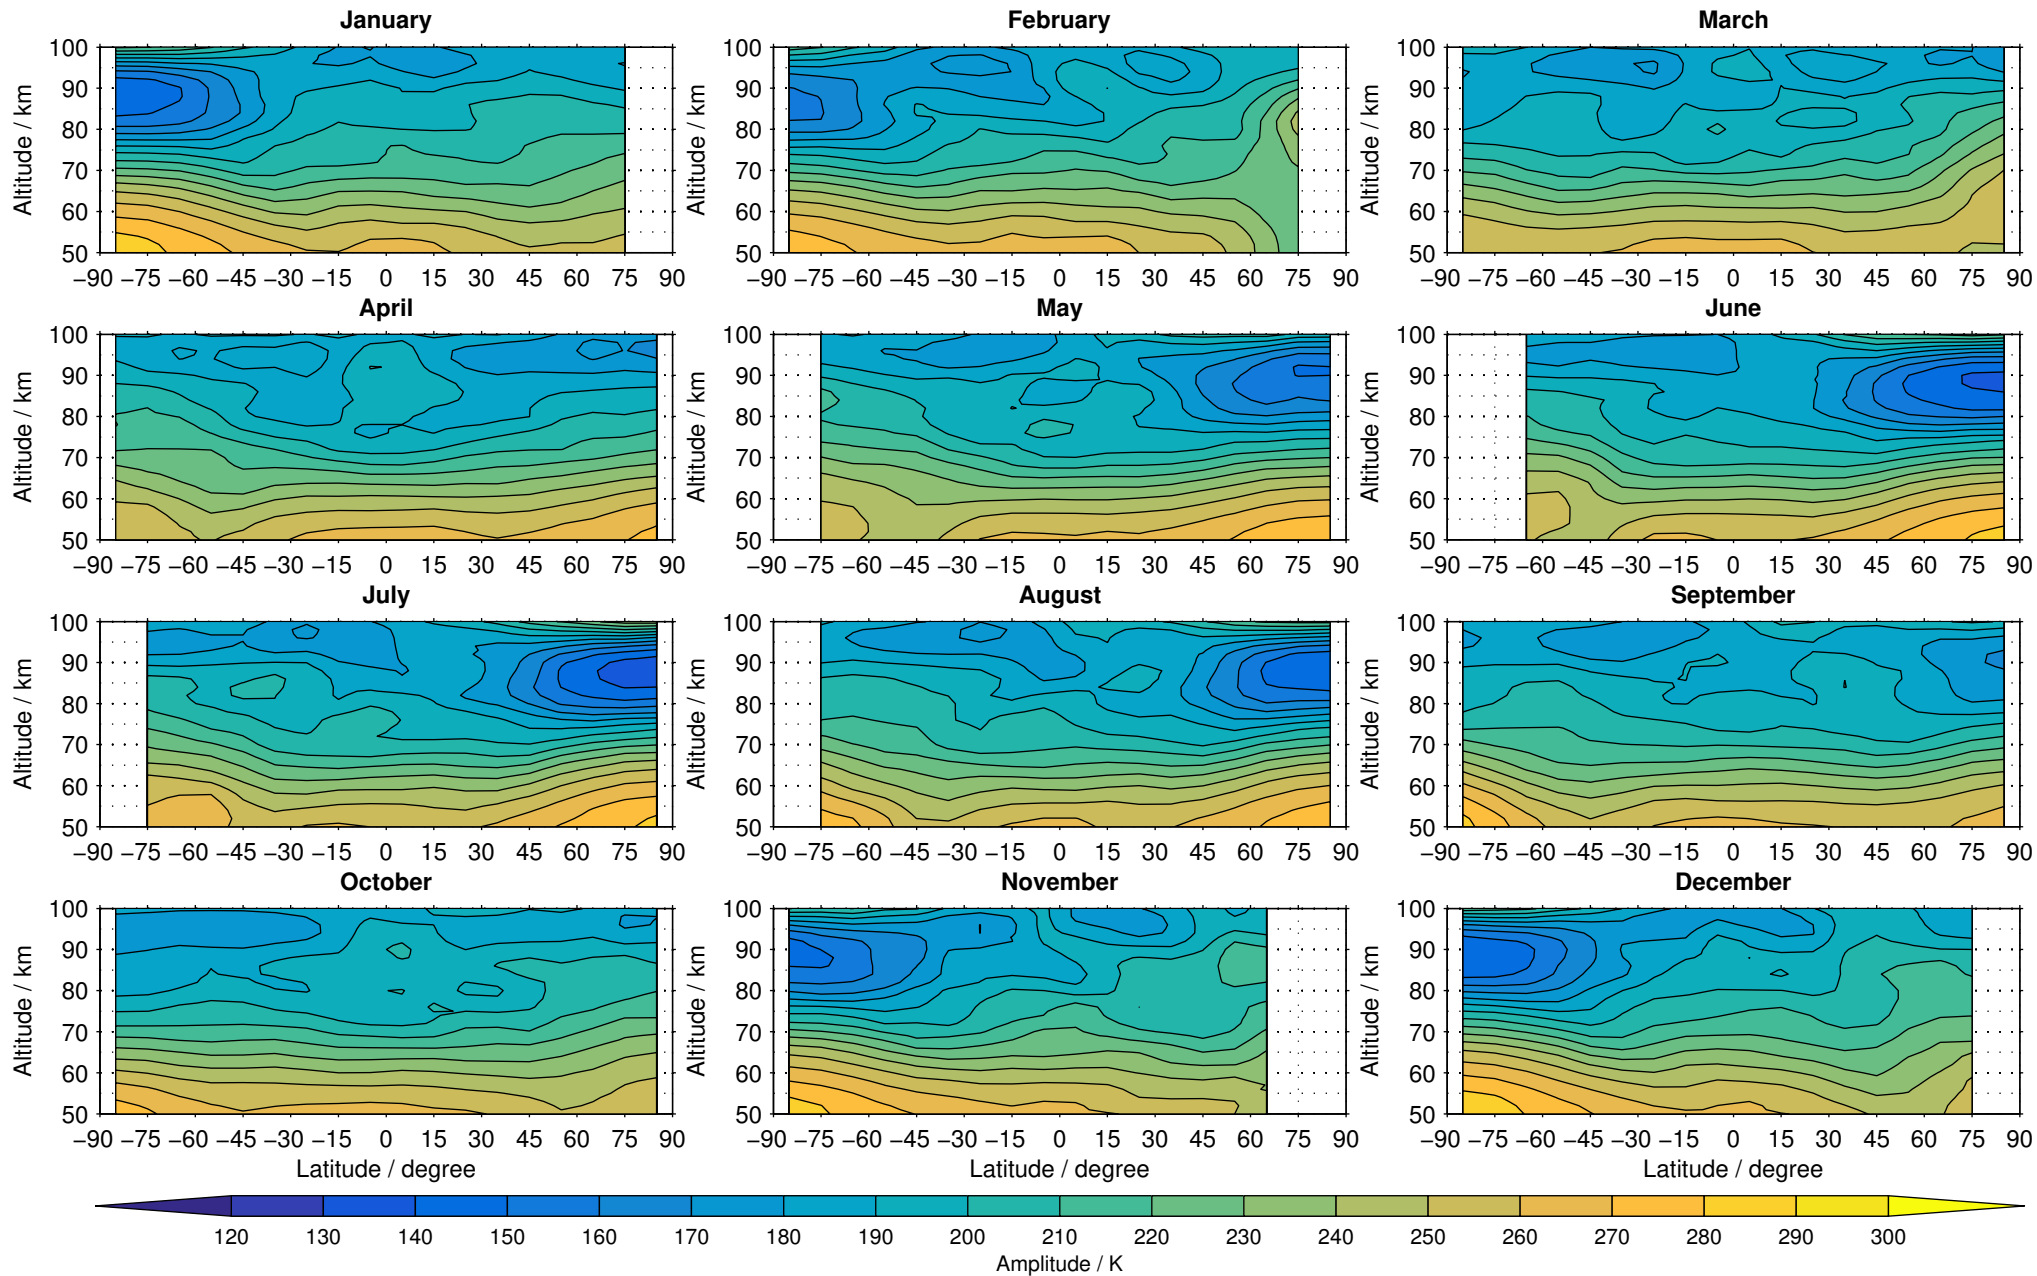

Envisat/MIPAS (IMKIAA) V5R v621 UA daytime temperature distribution for 2007

Creation Time:
16-03-2017
08:16:36 LT

Envisat/MIPAS (IMKIAA) V5R v621 UA daytime temperature distribution for 2008

Creation Time:
16-03-2017
08:16:37 LT

Envisat/MIPAS (IMKIAA) V5R v621 UA daytime temperature distribution for 2009

Creation Time:
16-03-2017
08:16:38 LT

Envisat/MIPAS (IMKIAA) V5R v621 UA daytime temperature distribution for 2010

Creation Time:
16-03-2017
08:16:39 LT