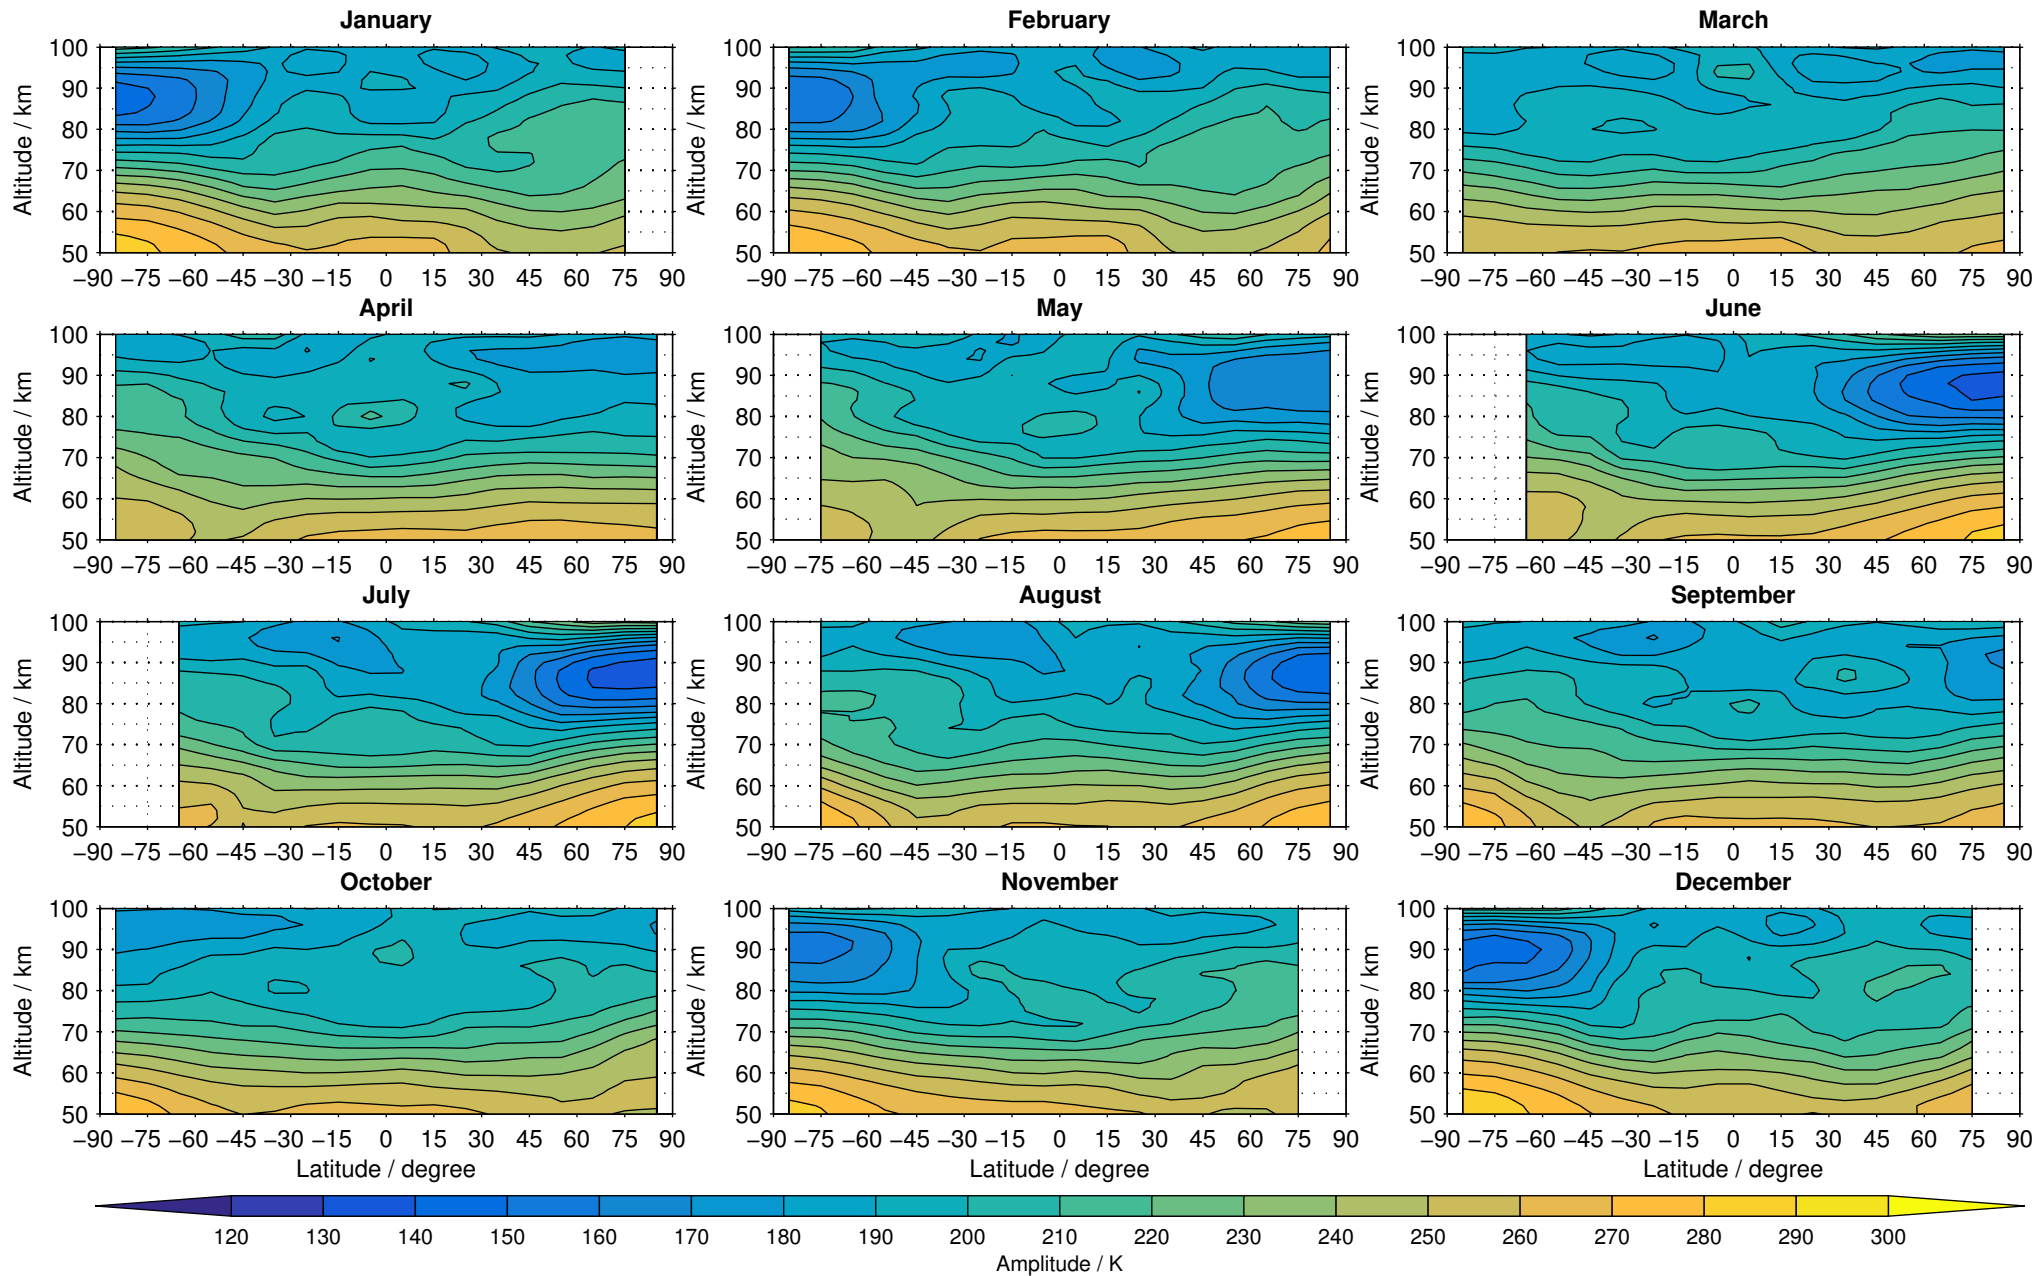

Envisat/MIPAS (IMKIAA) V5R v621 UA daytime temperature distribution for 2007

Creation Time:
16-03-2017
08:16:36 LT

Envisat/MIPAS (IMKIAA) V5R v621 UA daytime temperature distribution for 2008

Creation Time:
16-03-2017
08:16:37 LT

Envisat/MIPAS (IMKIAA) V5R v621 UA daytime temperature distribution for 2009

Creation Time:
16-03-2017
08:16:38 LT

Envisat/MIPAS (IMKIAA) V5R v621 UA daytime temperature distribution for 2010

Creation Time:
16-03-2017
08:16:39 LT

Envisat/MIPAS (IMKIAA) V5R v621 UA daytime temperature distribution for 2011

Creation Time:
16-03-2017
08:16:40 LT

Envisat/MIPAS (IMKIAA) V5R v621 UA daytime temperature distribution for 2012

Creation Time:
16-03-2017
08:16:41 LT