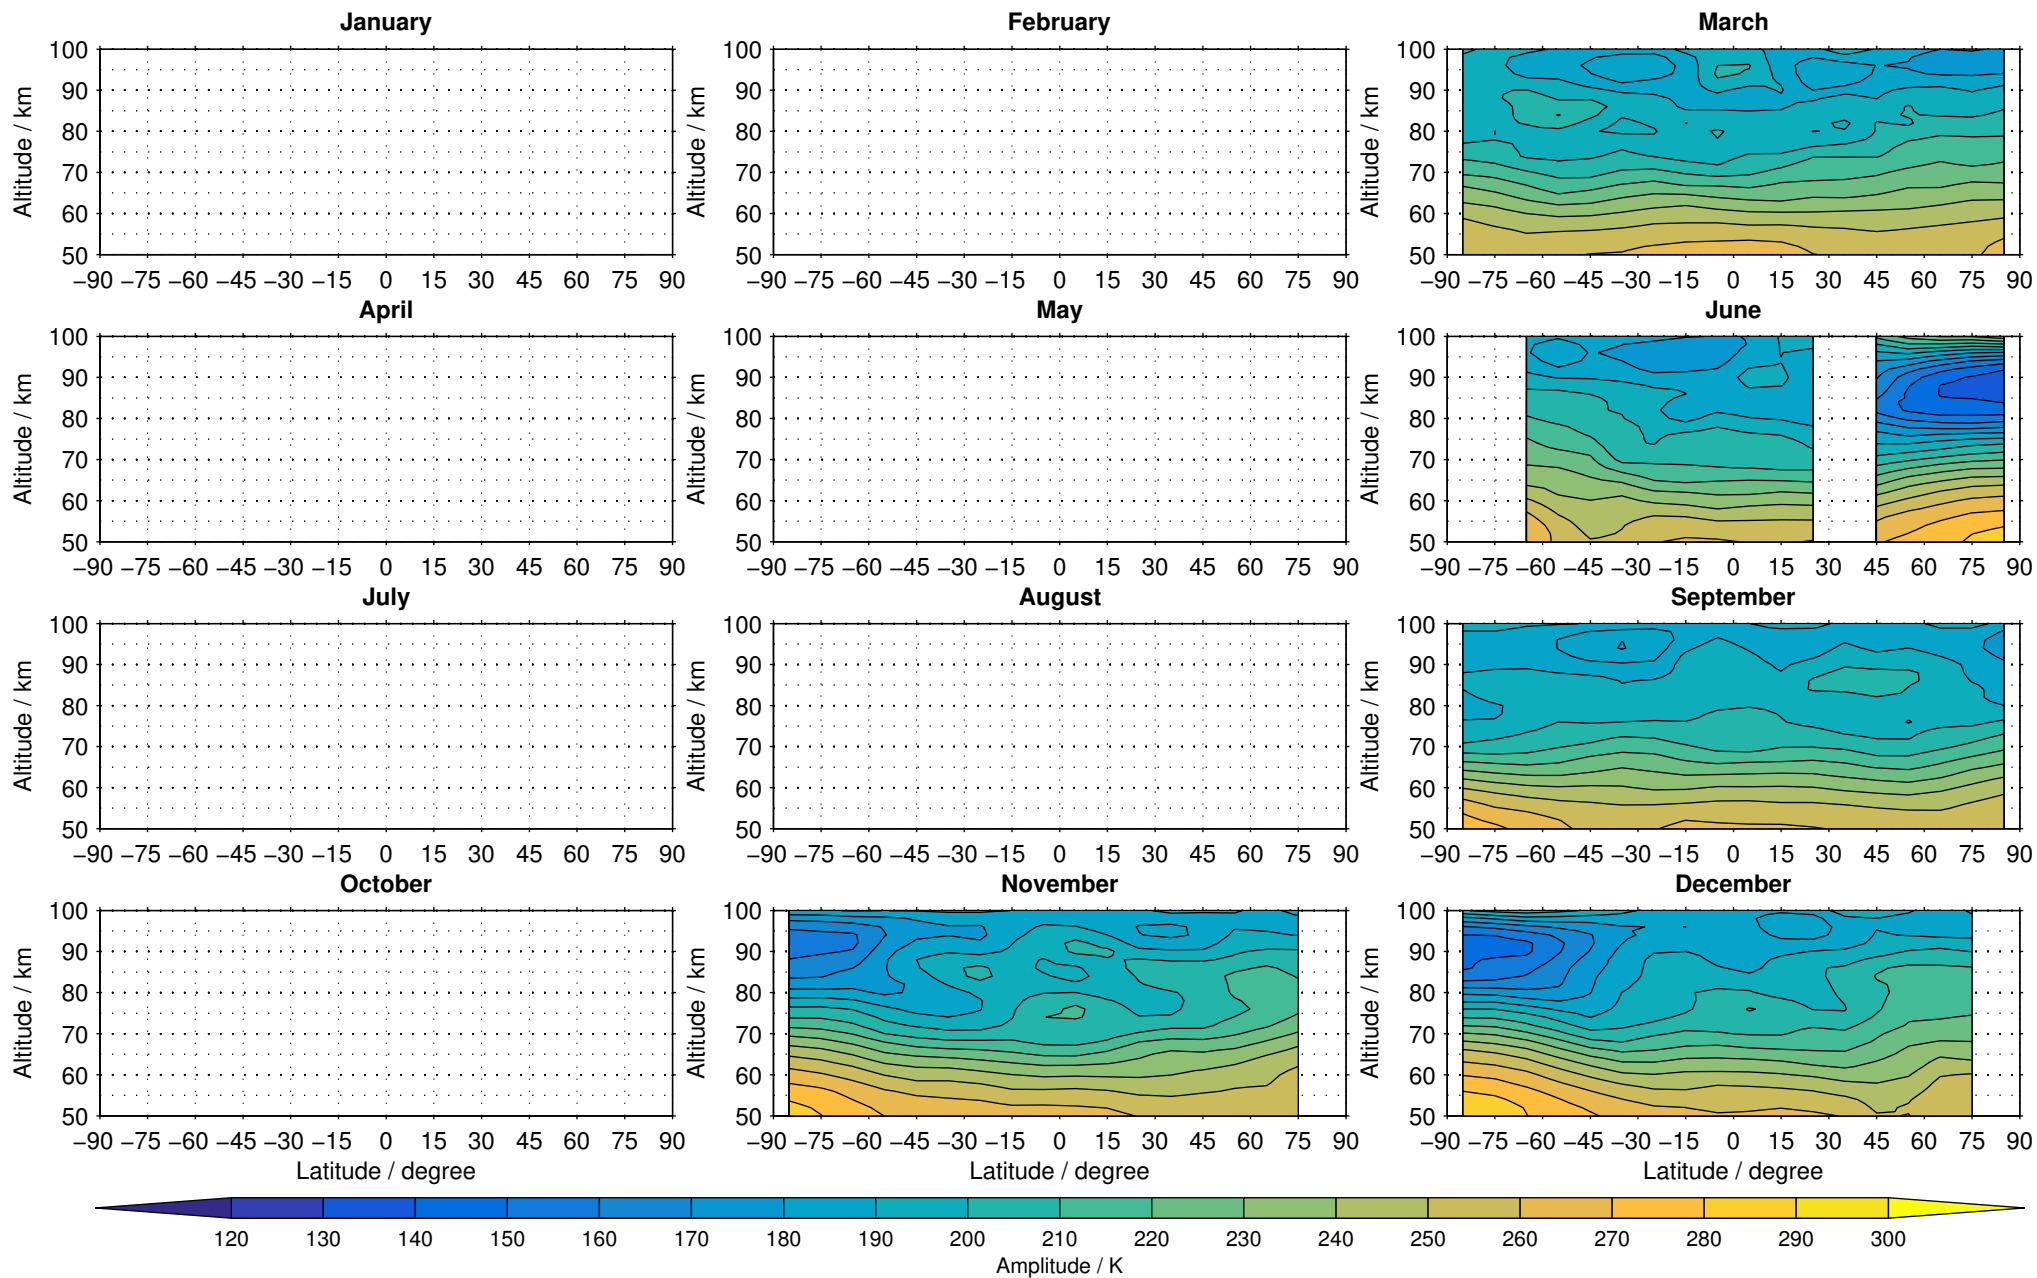

Envisat/MIPAS (IMKIAA) V5R v621 UA daytime temperature distribution for 2005

Creation Time:
16-03-2017
08:16:35 LT

Envisat/MIPAS (IMKIAA) V5R v621 UA daytime temperature distribution for 2006

Creation Time:
16-03-2017
08:16:35 LT

Envisat/MIPAS (IMKIAA) V5R v621 UA daytime temperature distribution for 2007

Creation Time:
16-03-2017
08:16:36 LT

Envisat/MIPAS (IMKIAA) V5R v621 UA daytime temperature distribution for 2008

Creation Time:
16-03-2017
08:16:37 LT

Envisat/MIPAS (IMKIAA) V5R v621 UA daytime temperature distribution for 2009

Creation Time:
16-03-2017
08:16:38 LT

Envisat/MIPAS (IMKIAA) V5R v621 UA daytime temperature distribution for 2010

Creation Time:
16-03-2017
08:16:39 LT