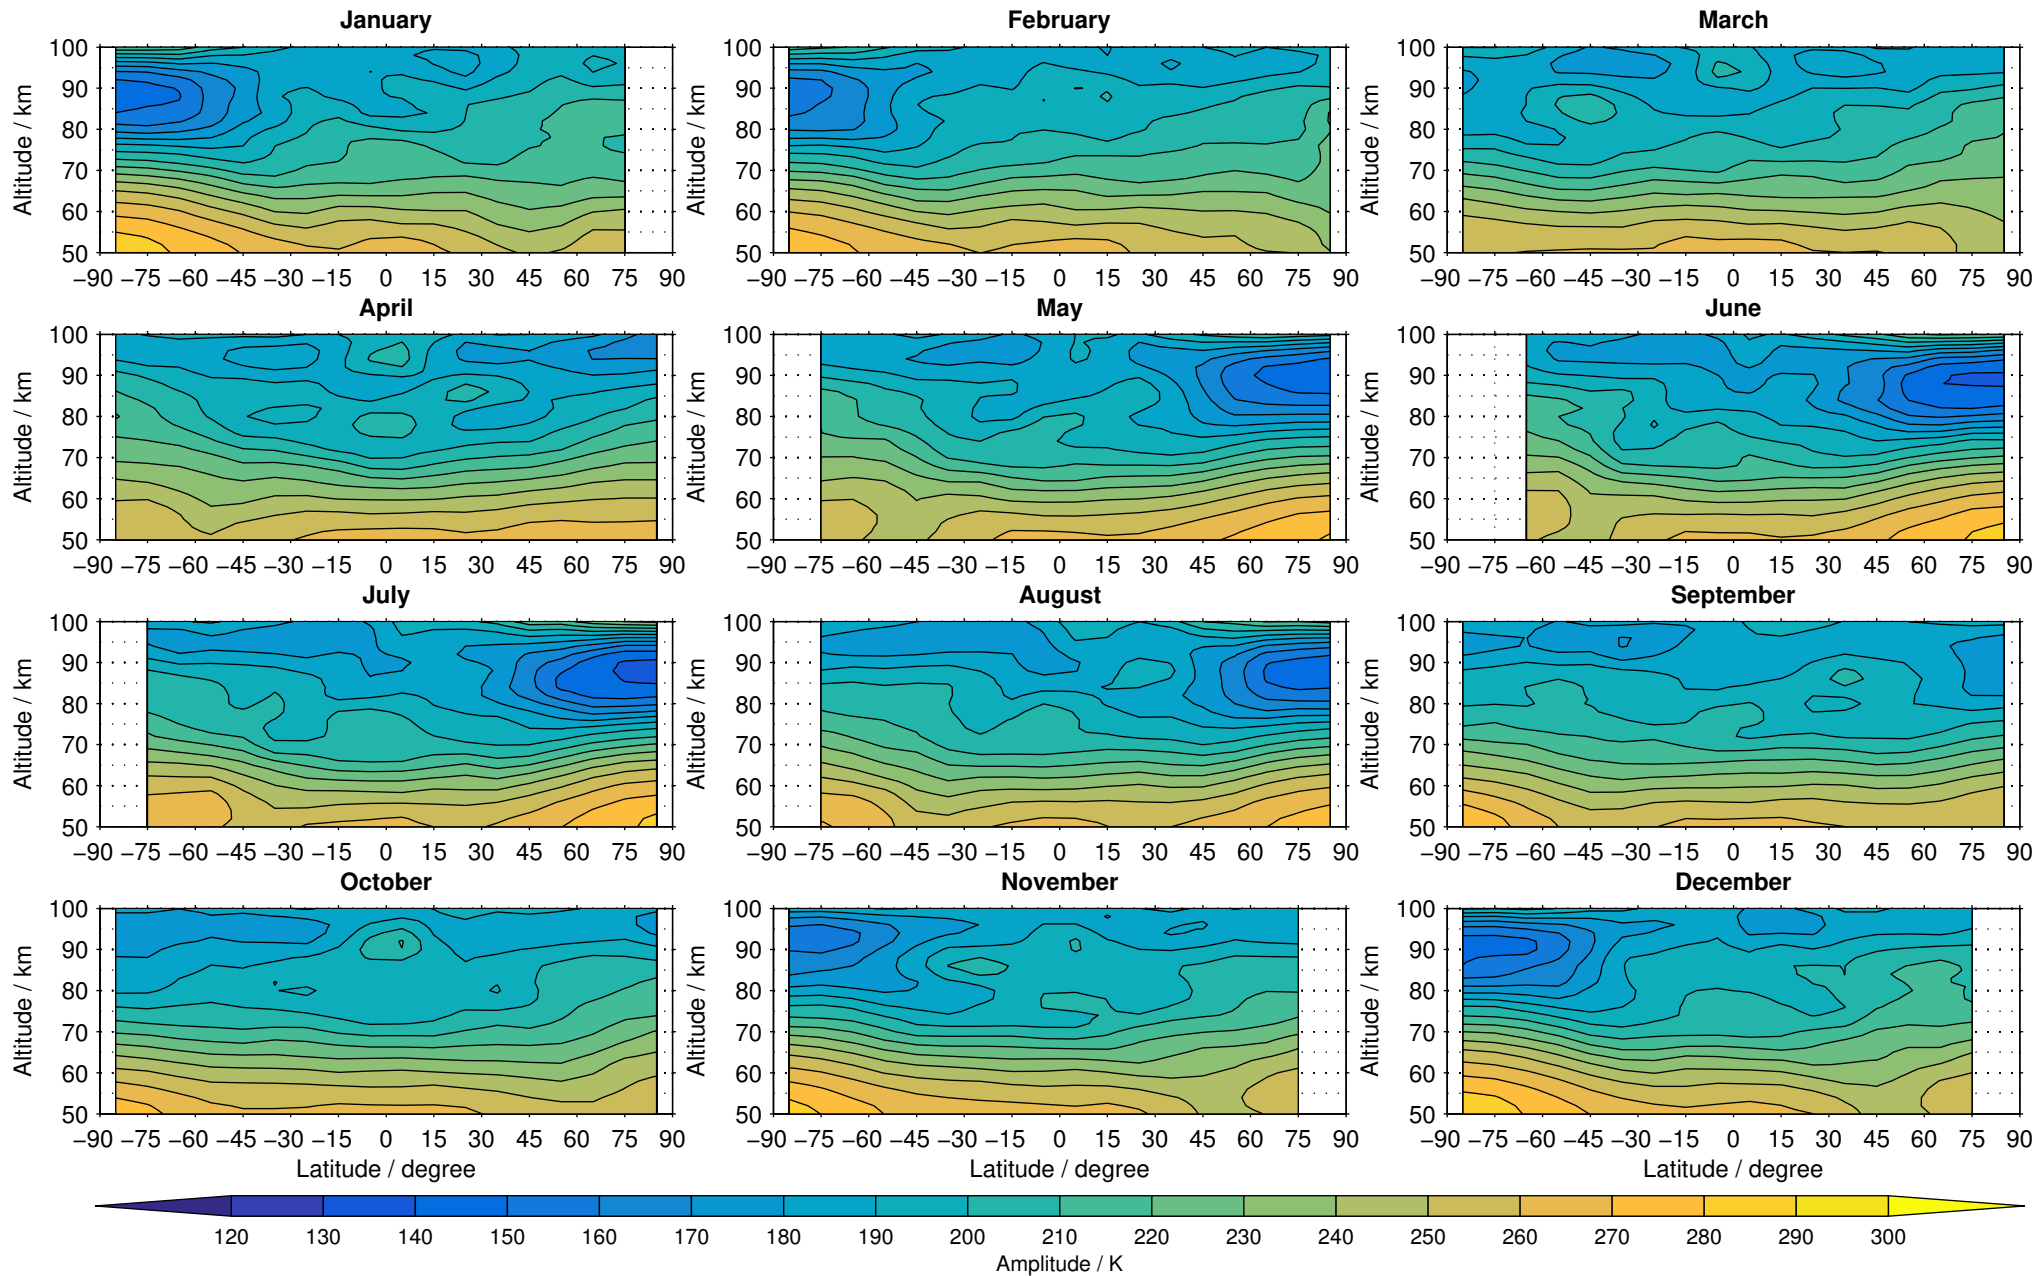

Envisat/MIPAS (IMKIAA) V5R v621 UA daytime temperature distribution for 2005

Creation Time:
16-03-2017
08:16:35 LT

Envisat/MIPAS (IMKIAA) V5R v621 UA daytime temperature distribution for 2006

Creation Time:
16-03-2017
08:16:35 LT

Envisat/MIPAS (IMKIAA) V5R v621 UA daytime temperature distribution for 2007

Creation Time:
16-03-2017
08:16:36 LT

Envisat/MIPAS (IMKIAA) V5R v621 UA daytime temperature distribution for 2008

Creation Time:
16-03-2017
08:16:37 LT