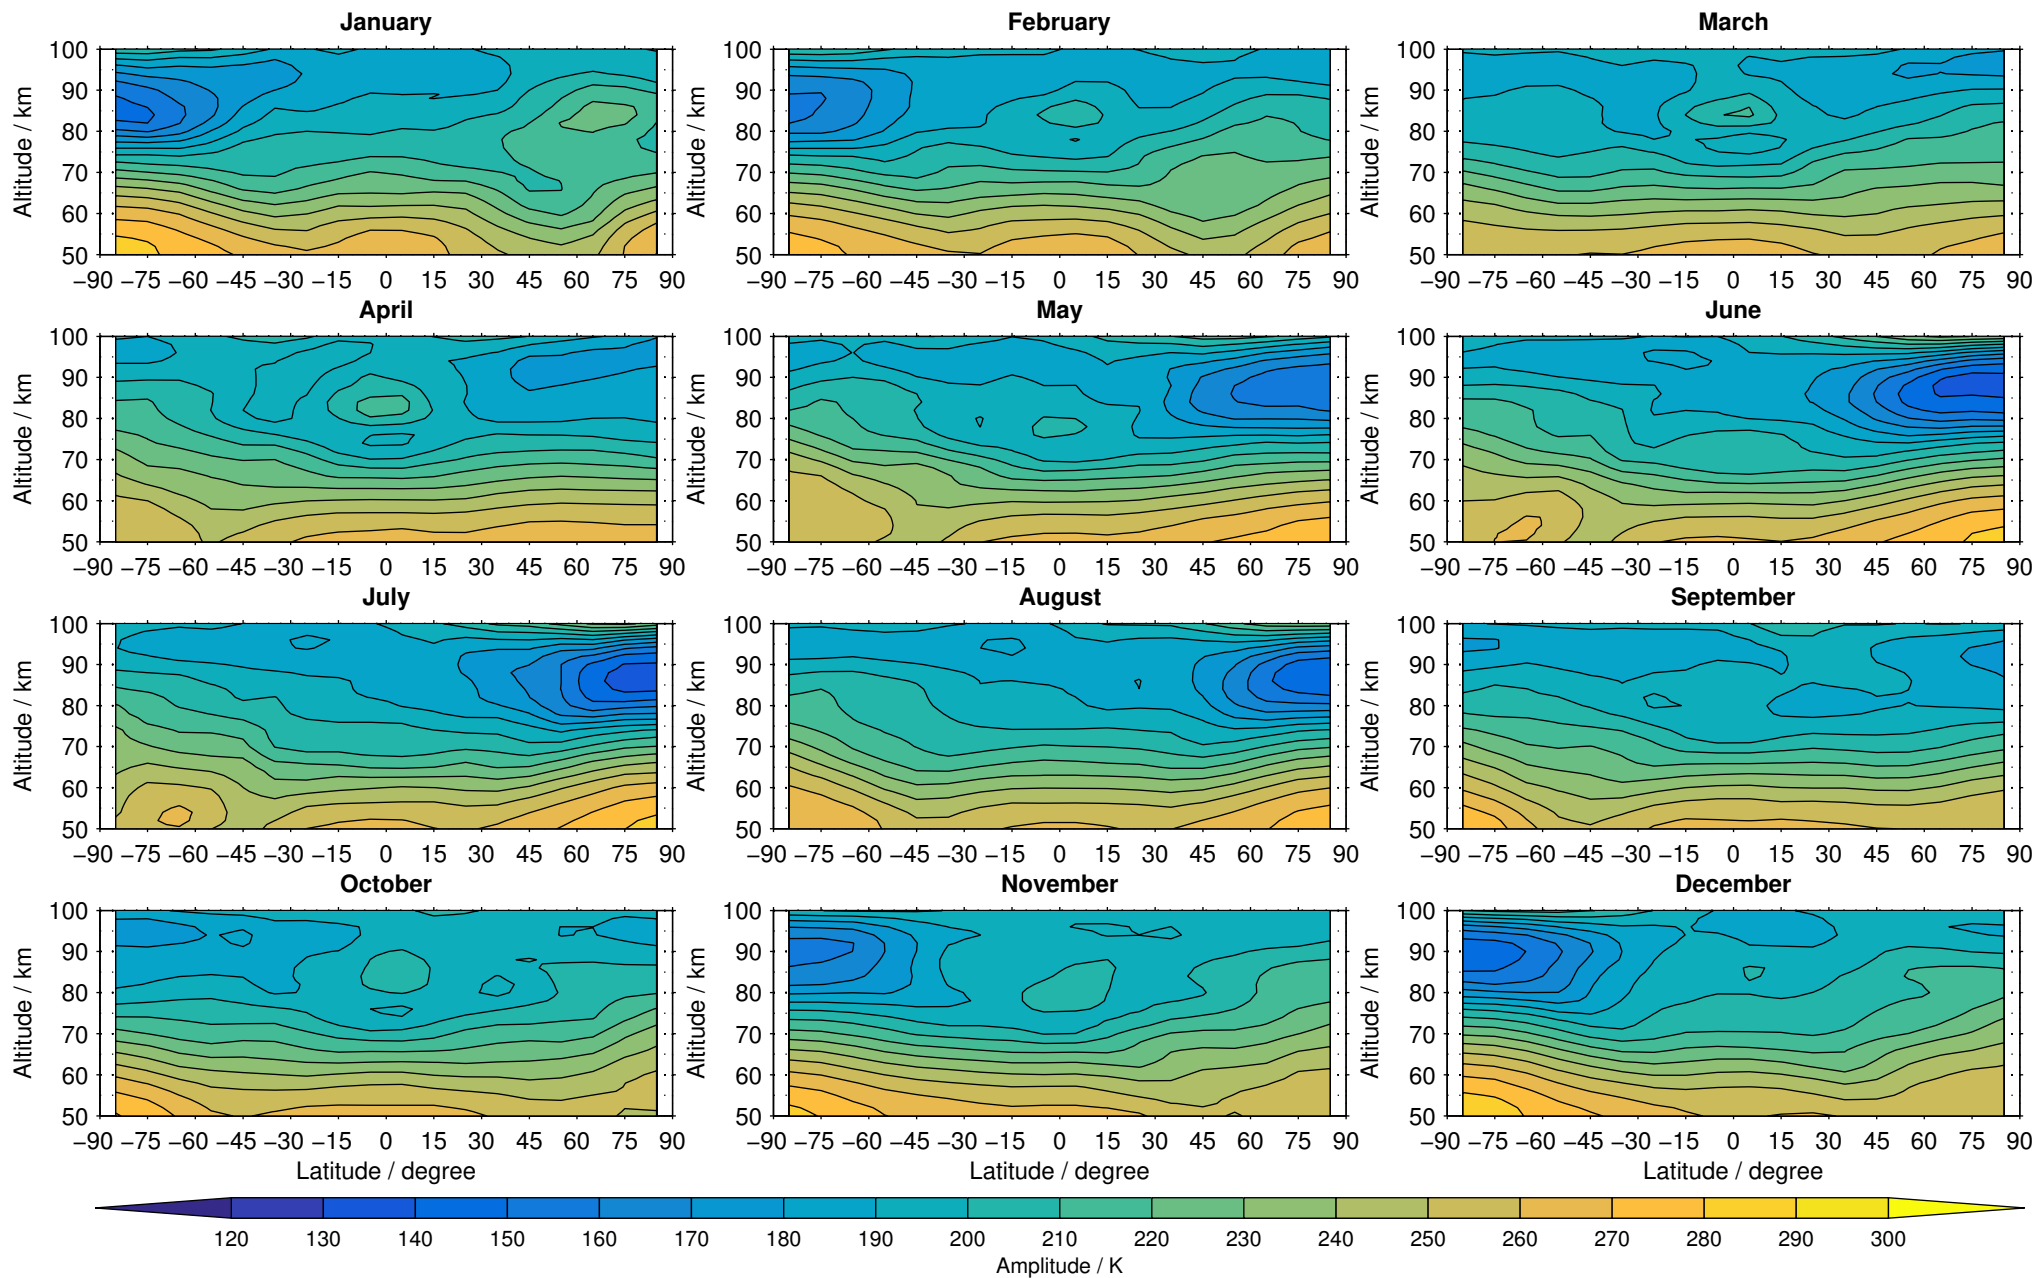

Envisat/MIPAS (IMKIAA) V5R v521 MA temperature distribution for 2009

Creation Time:
16-03-2017
08:16:00 LT

Envisat/MIPAS (IMKIAA) V5R v521 MA temperature distribution for 2010

Creation Time:
16-03-2017
08:16:01 LT

Envisat/MIPAS (IMKIAA) V5R v521 MA temperature distribution for 2011

Creation Time:
16-03-2017
08:16:02 LT

Envisat/MIPAS (IMKIAA) V5R v521 MA temperature distribution for 2012

Creation Time:
16-03-2017
08:16:03 LT