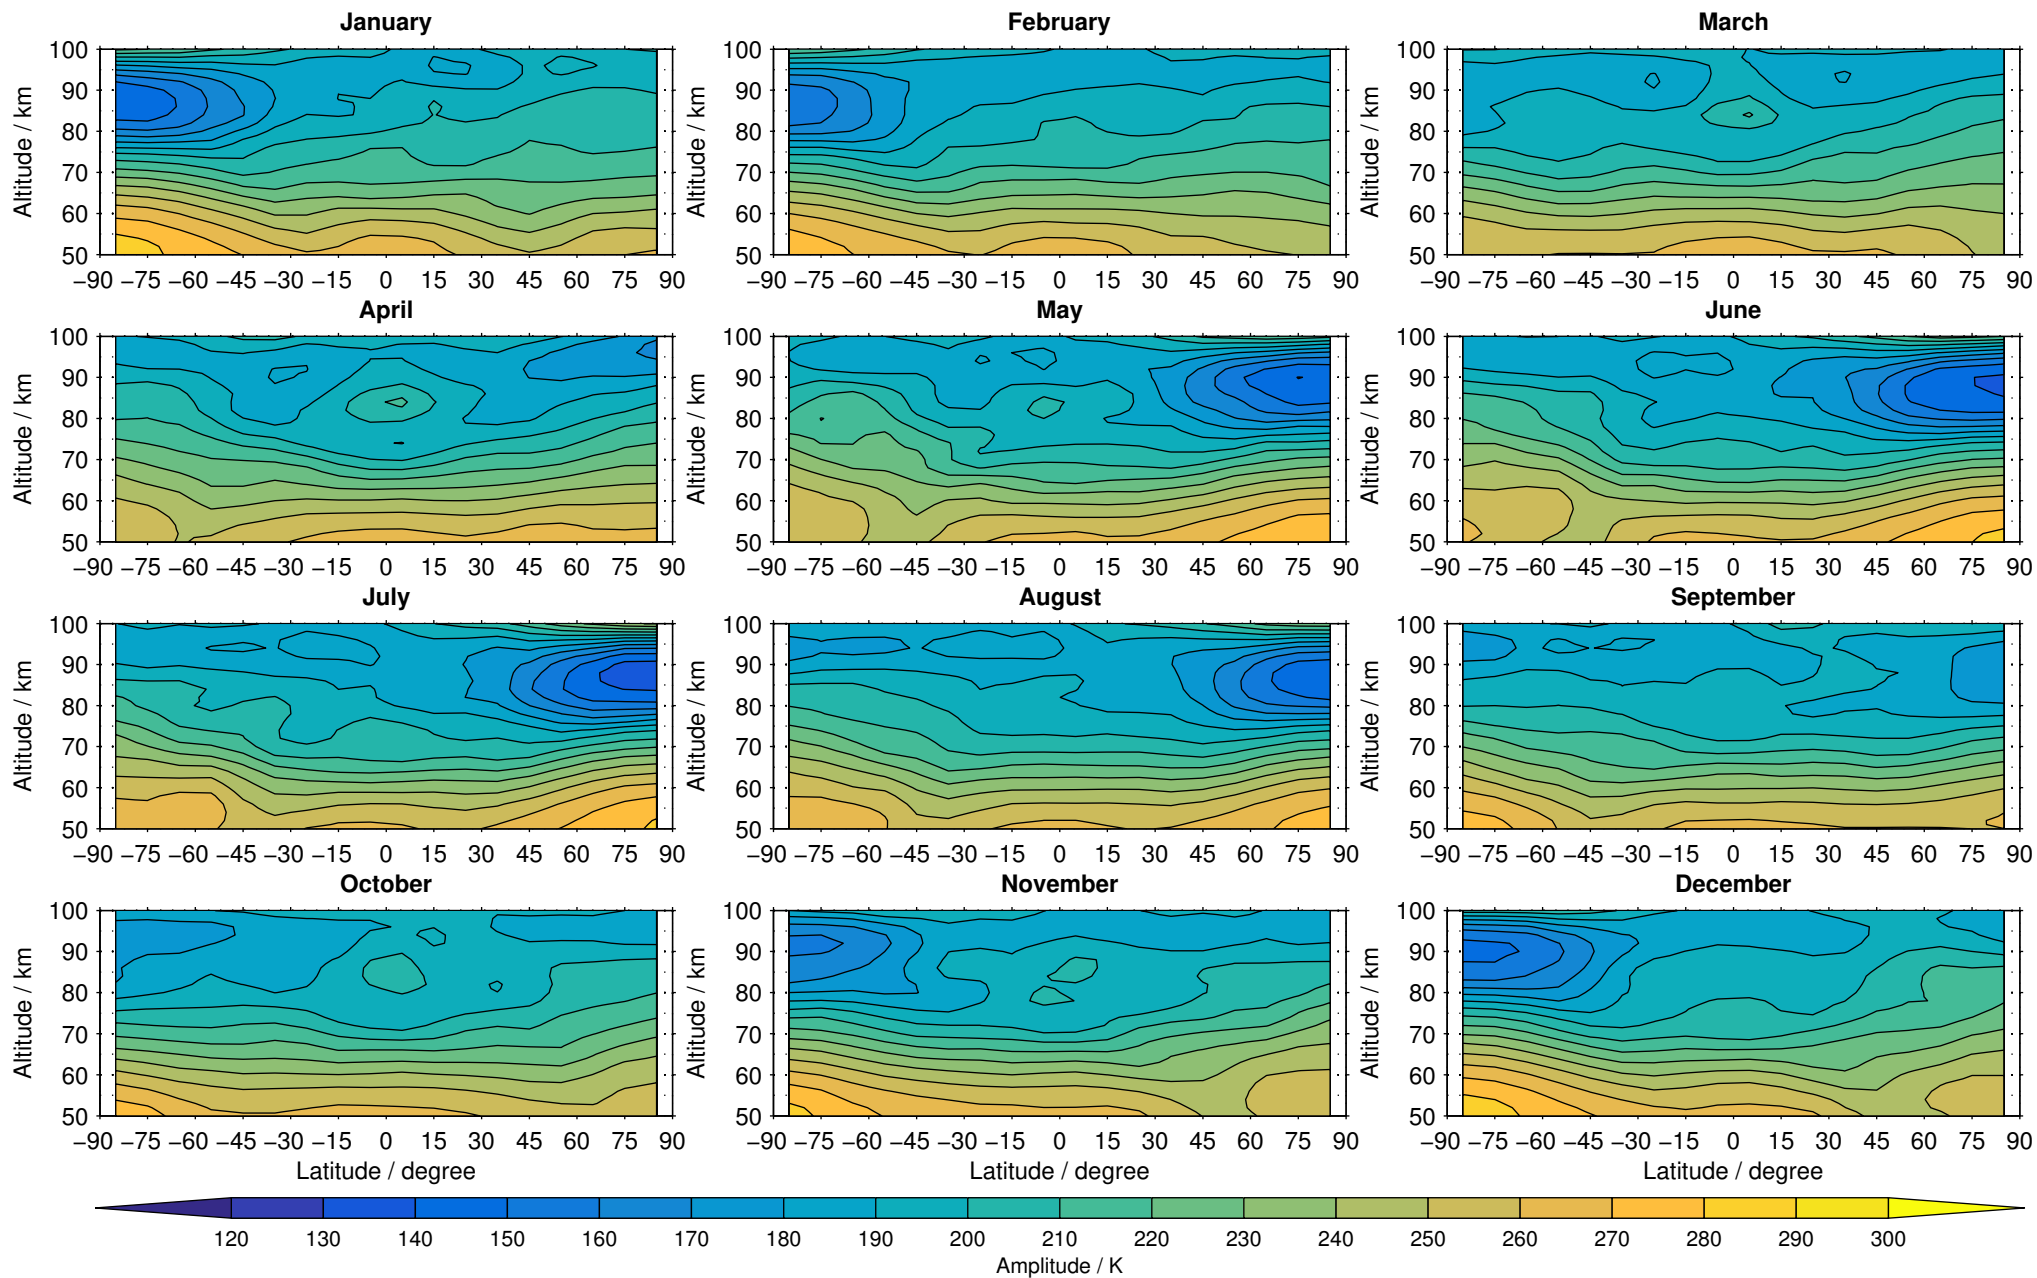

Envisat/MIPAS (IMKIAA) V5R v521 MA temperature distribution for 2005

Creation Time:
16-03-2017
08:15:56 LT

Envisat/MIPAS (IMKIAA) V5R v521 MA temperature distribution for 2006

Creation Time:
16-03-2017
08:15:57 LT

Envisat/MIPAS (IMKIAA) V5R v521 MA temperature distribution for 2007

Creation Time:
16-03-2017
08:15:58 LT

Envisat/MIPAS (IMKIAA) V5R v521 MA temperature distribution for 2008

Creation Time:
16-03-2017
08:15:59 LT