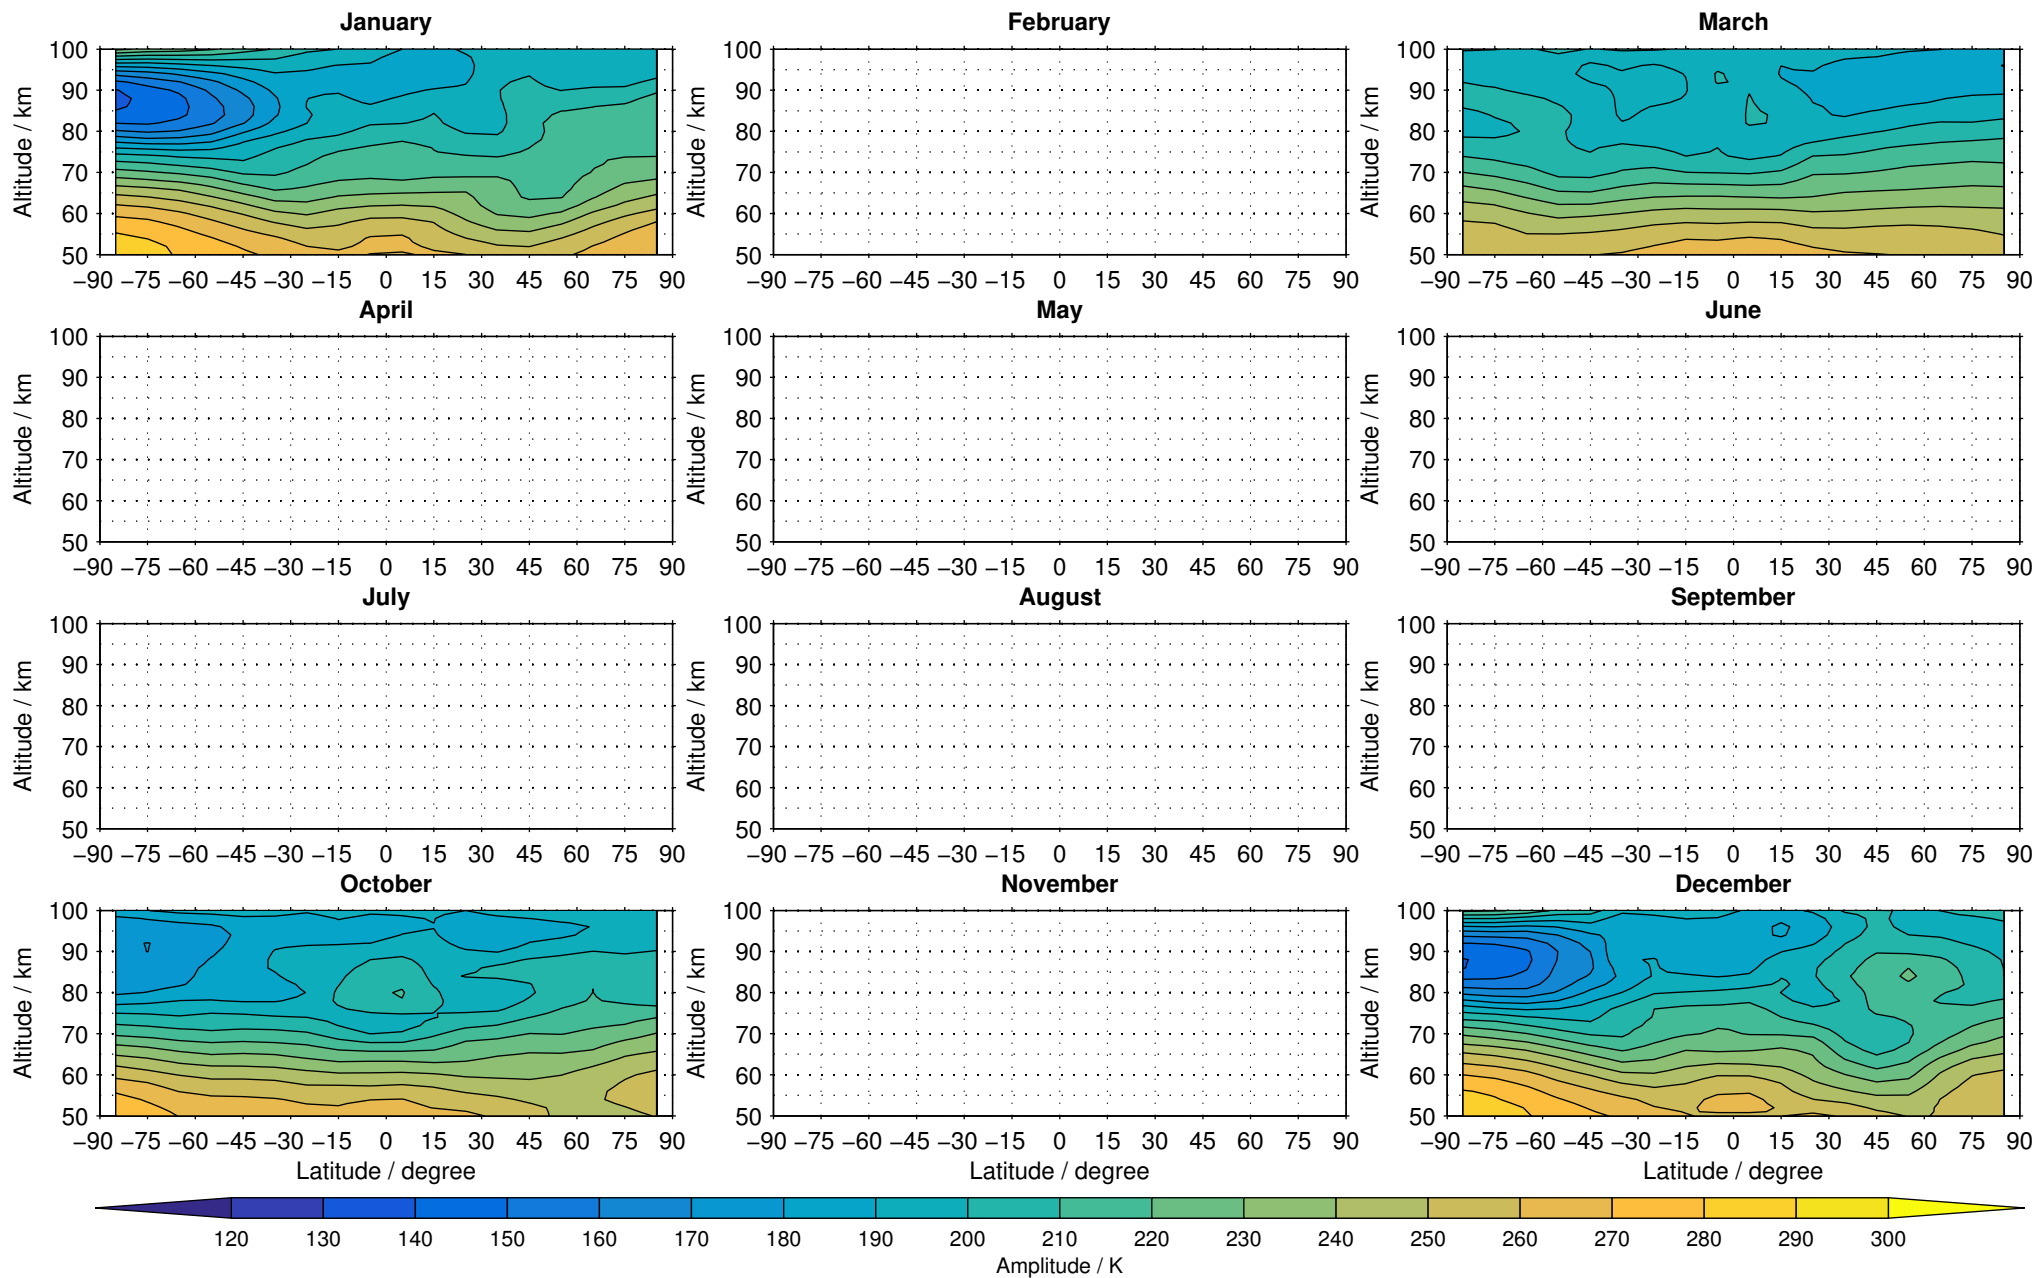

Envisat/MIPAS (IMKIAA) V5R v521 MA temperature distribution for 2005

Creation Time:
16-03-2017
08:15:56 LT

Envisat/MIPAS (IMKIAA) V5R v521 MA temperature distribution for 2006

Creation Time:
16-03-2017
08:15:57 LT

Envisat/MIPAS (IMKIAA) V5R v521 MA temperature distribution for 2007

Creation Time:
16-03-2017
08:15:58 LT

Envisat/MIPAS (IMKIAA) V5R v521 MA temperature distribution for 2008

Creation Time:
16-03-2017
08:15:59 LT

Envisat/MIPAS (IMKIAA) V5R v521 MA temperature distribution for 2009

Creation Time:
16-03-2017
08:16:00 LT

Envisat/MIPAS (IMKIAA) V5R v521 MA temperature distribution for 2010

Creation Time:
16-03-2017
08:16:01 LT