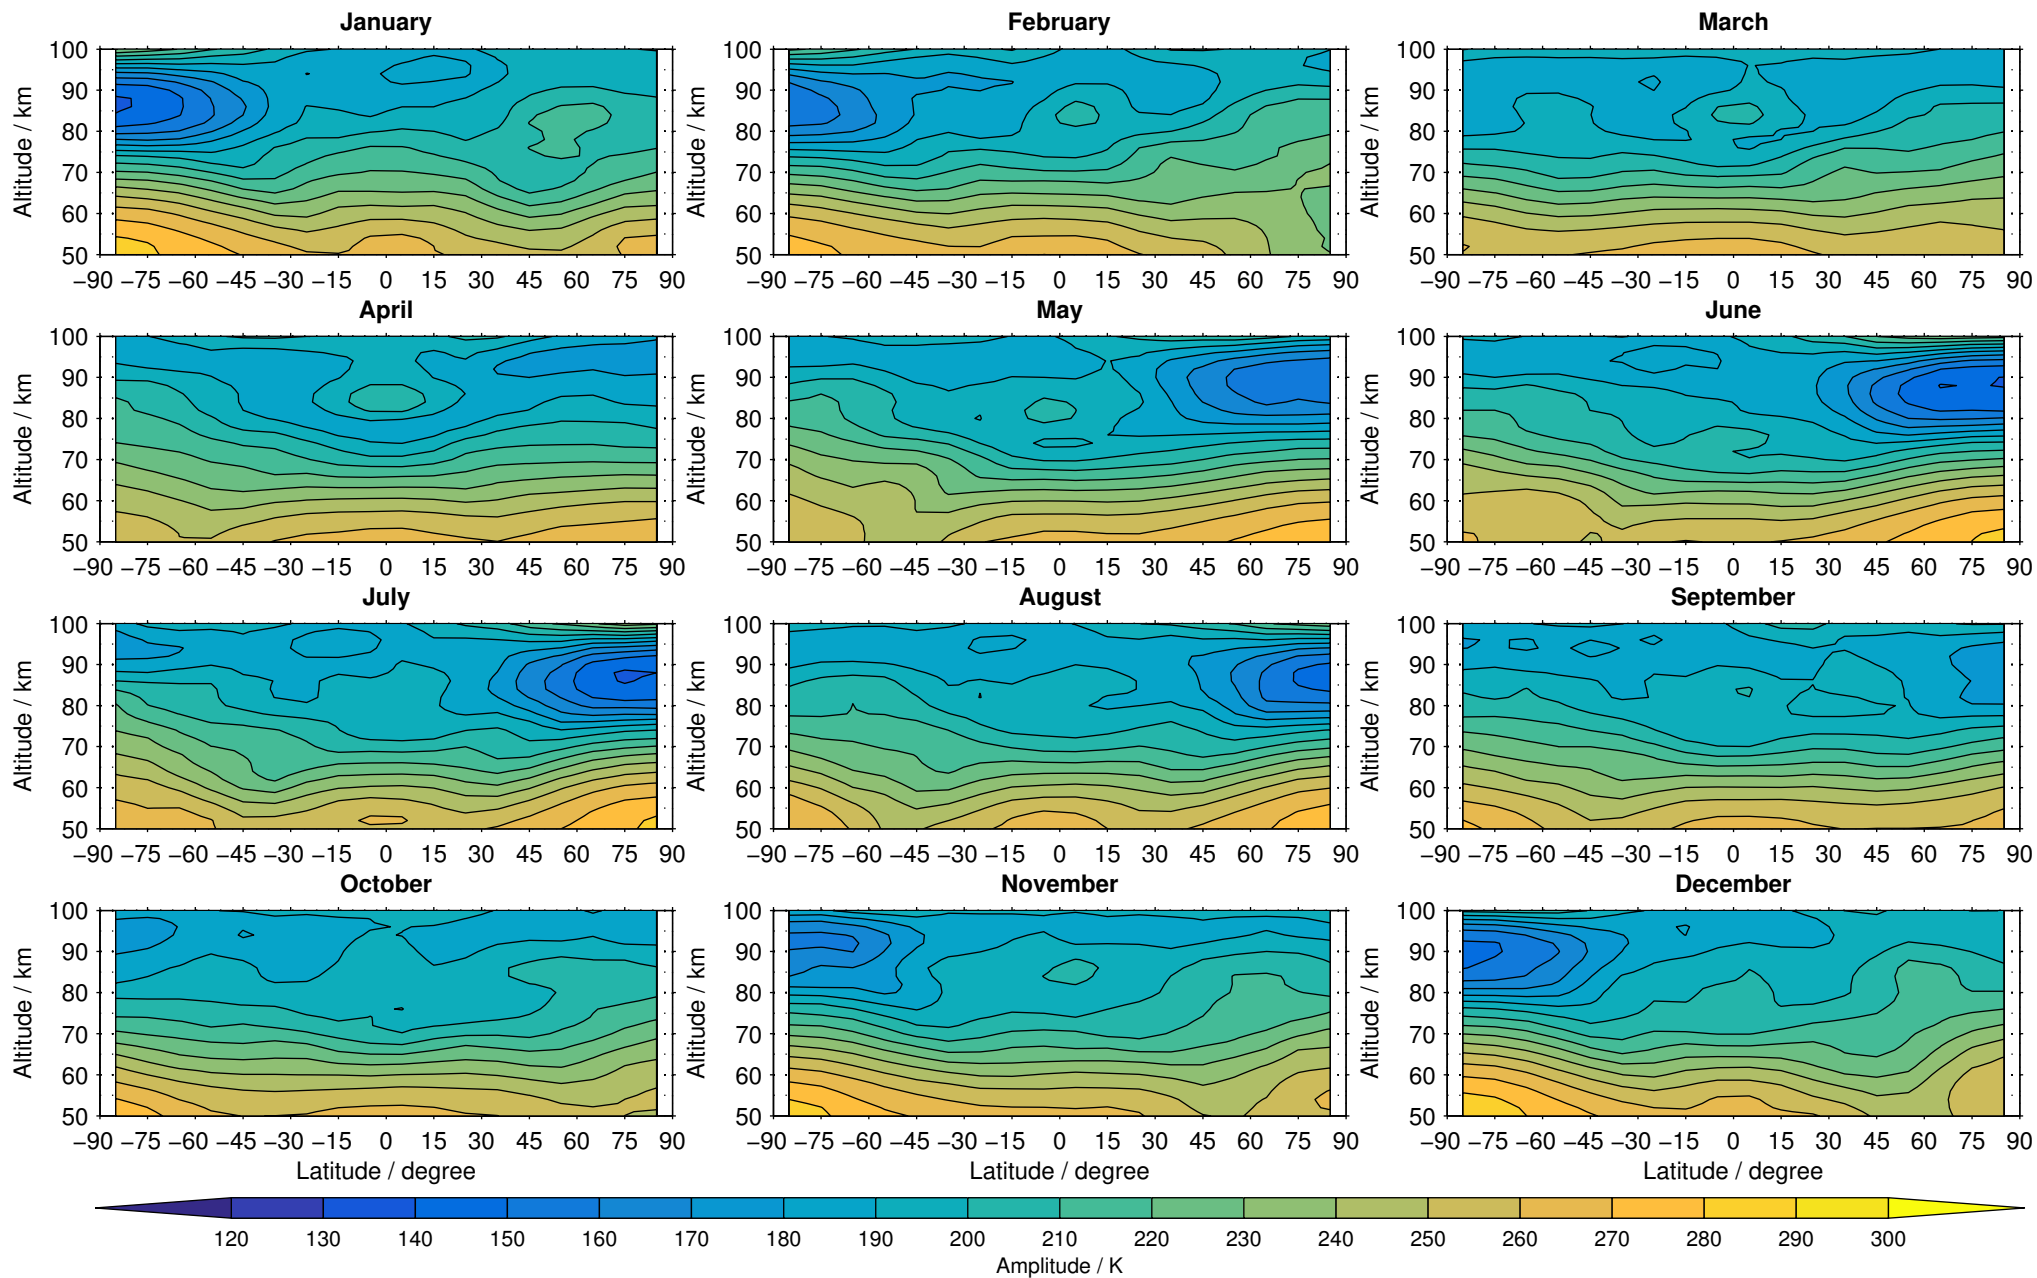

Envisat/MIPAS (IMKIAA) V5R v521 MA temperature distribution for 2007

Creation Time:
16-03-2017
08:15:58 LT

Envisat/MIPAS (IMKIAA) V5R v521 MA temperature distribution for 2008

Creation Time:
16-03-2017
08:15:59 LT

Envisat/MIPAS (IMKIAA) V5R v521 MA temperature distribution for 2009

Creation Time:
16-03-2017
08:16:00 LT

Envisat/MIPAS (IMKIAA) V5R v521 MA temperature distribution for 2010

Creation Time:
16-03-2017
08:16:01 LT