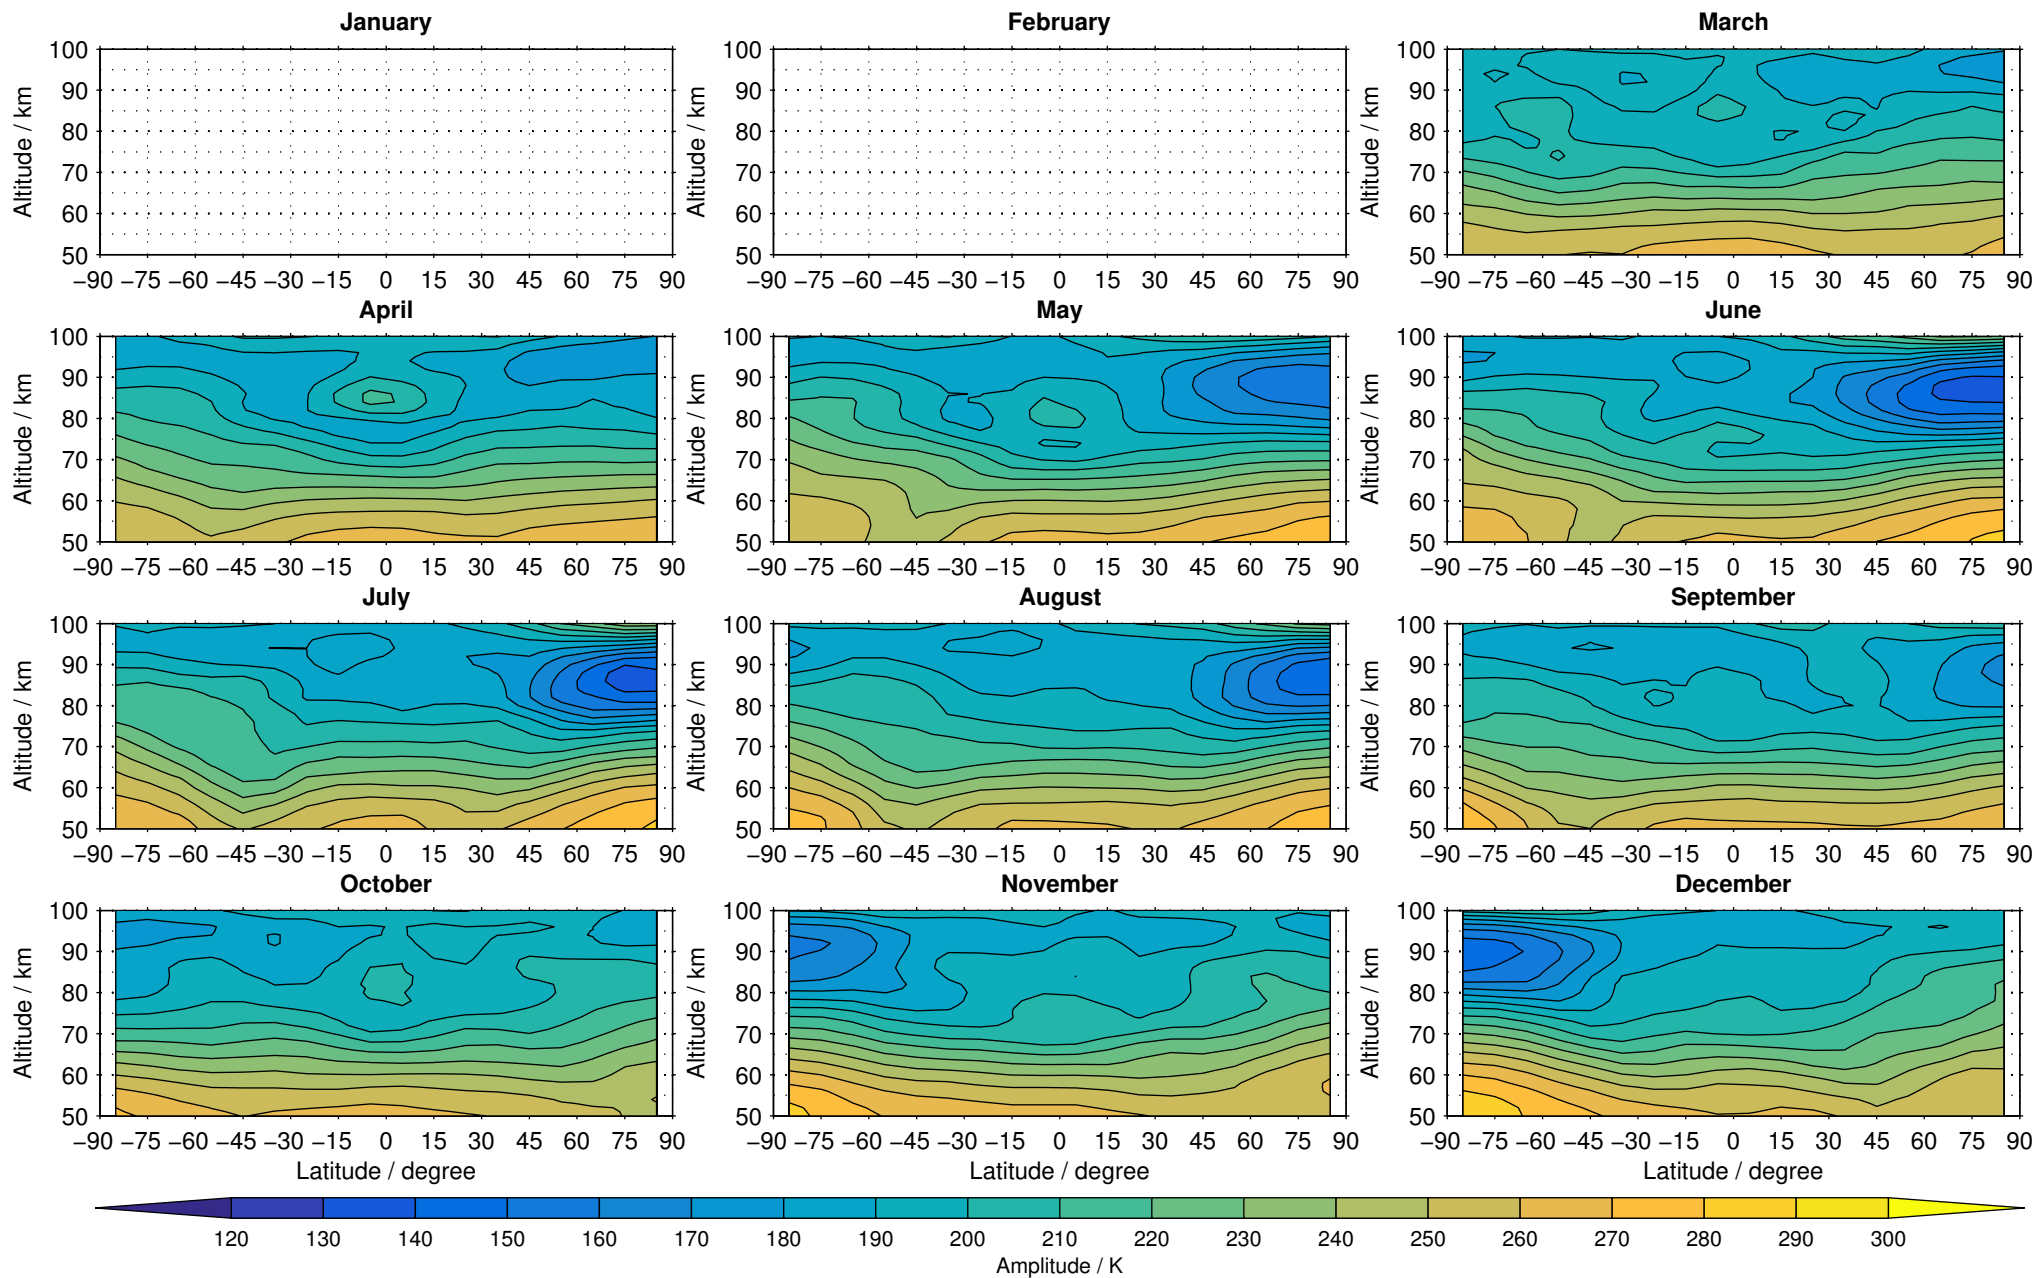

Envisat/MIPAS (IMKIAA) V5R v521 MA temperature distribution for 2005

Creation Time:
16-03-2017
08:15:56 LT

Envisat/MIPAS (IMKIAA) V5R v521 MA temperature distribution for 2006

Creation Time:
16-03-2017
08:15:57 LT

Envisat/MIPAS (IMKIAA) V5R v521 MA temperature distribution for 2007

Creation Time:
16-03-2017
08:15:58 LT

Envisat/MIPAS (IMKIAA) V5R v521 MA temperature distribution for 2008

Creation Time:
16-03-2017
08:15:59 LT