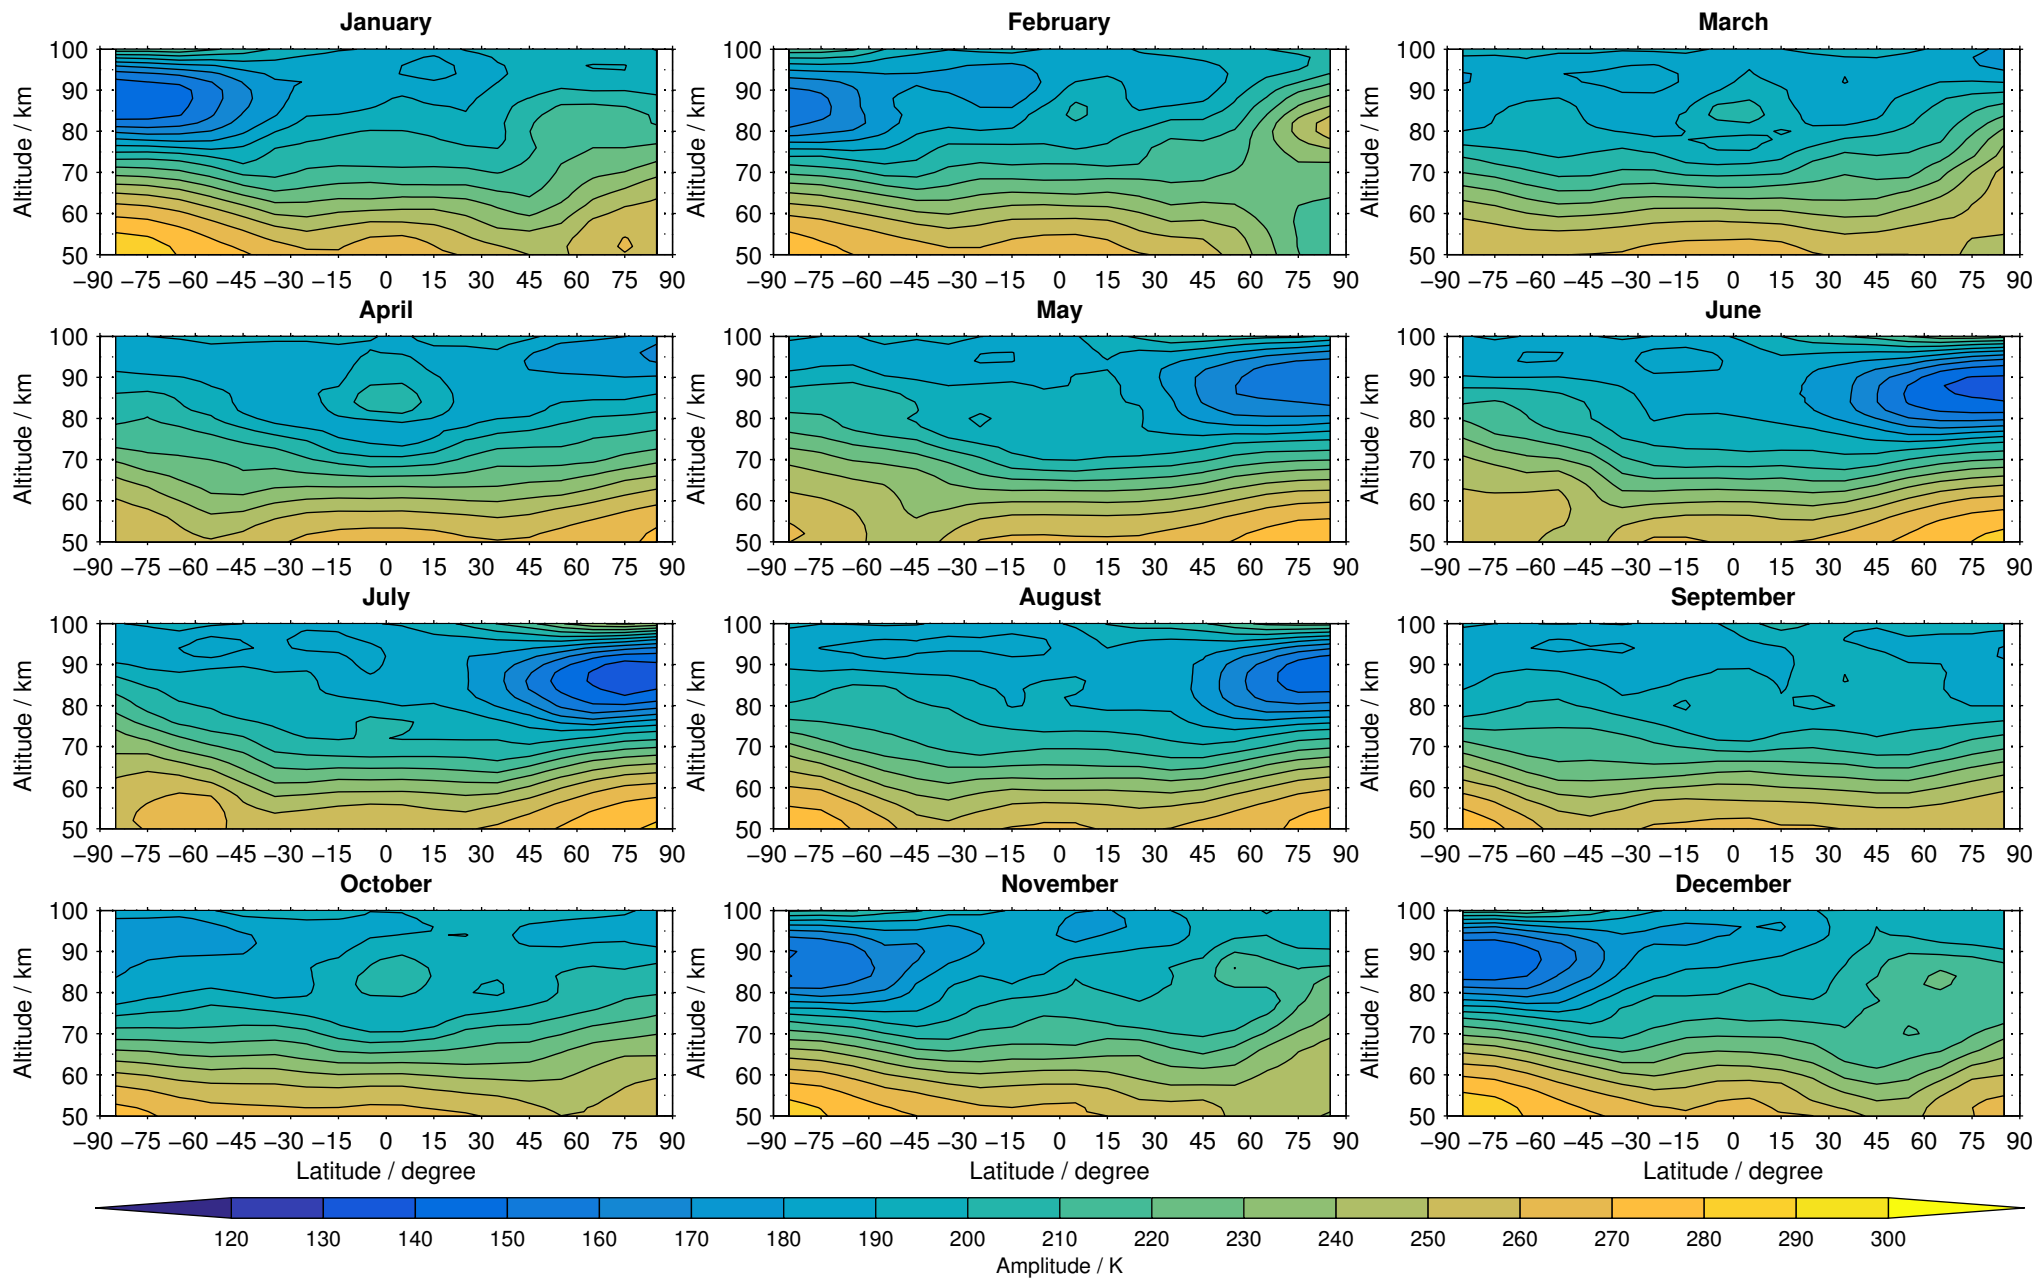

Envisat/MIPAS (IMKIAA) V5R v521 MA temperature distribution for 2007

Creation Time:
16-03-2017
08:15:58 LT

Envisat/MIPAS (IMKIAA) V5R v521 MA temperature distribution for 2008

Creation Time:
16-03-2017
08:15:59 LT

Envisat/MIPAS (IMKIAA) V5R v521 MA temperature distribution for 2009

Creation Time:
16-03-2017
08:16:00 LT

Envisat/MIPAS (IMKIAA) V5R v521 MA temperature distribution for 2010

Creation Time:
16-03-2017
08:16:01 LT