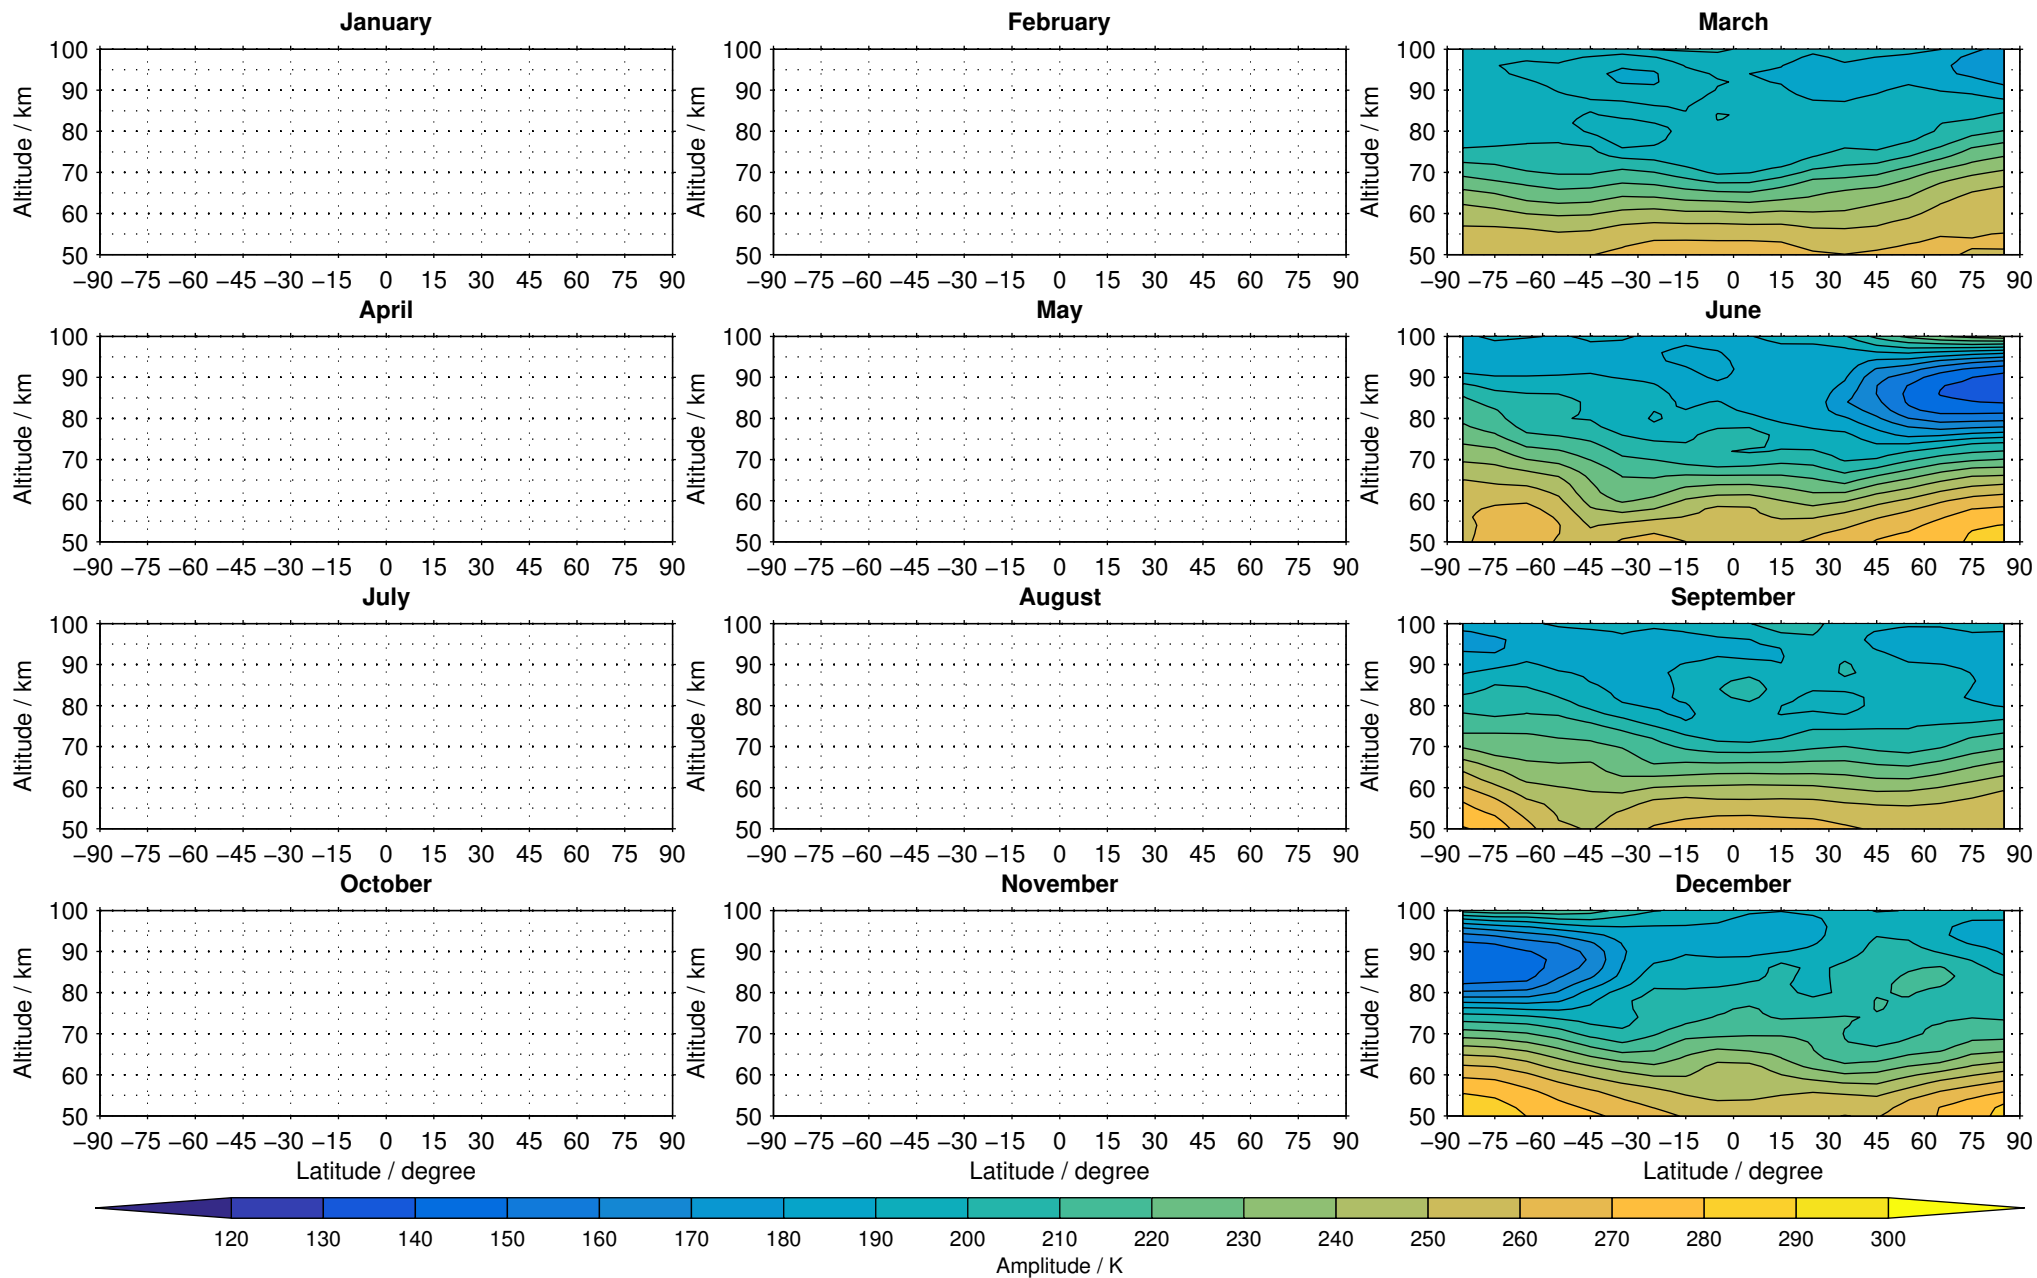

Envisat/MIPAS (IMKIAA) V5R v521 MA temperature distribution for 2005

Creation Time:
16-03-2017
08:15:56 LT

Envisat/MIPAS (IMKIAA) V5R v521 MA temperature distribution for 2006

Creation Time:
16-03-2017
08:15:57 LT

Envisat/MIPAS (IMKIAA) V5R v521 MA temperature distribution for 2007

Creation Time:
16-03-2017
08:15:58 LT

Envisat/MIPAS (IMKIAA) V5R v521 MA temperature distribution for 2008

Creation Time:
16-03-2017
08:15:59 LT

Envisat/MIPAS (IMKIAA) V5R v521 MA temperature distribution for 2009

Creation Time:
16-03-2017
08:16:00 LT

Envisat/MIPAS (IMKIAA) V5R v521 MA temperature distribution for 2010

Creation Time:
16-03-2017
08:16:01 LT