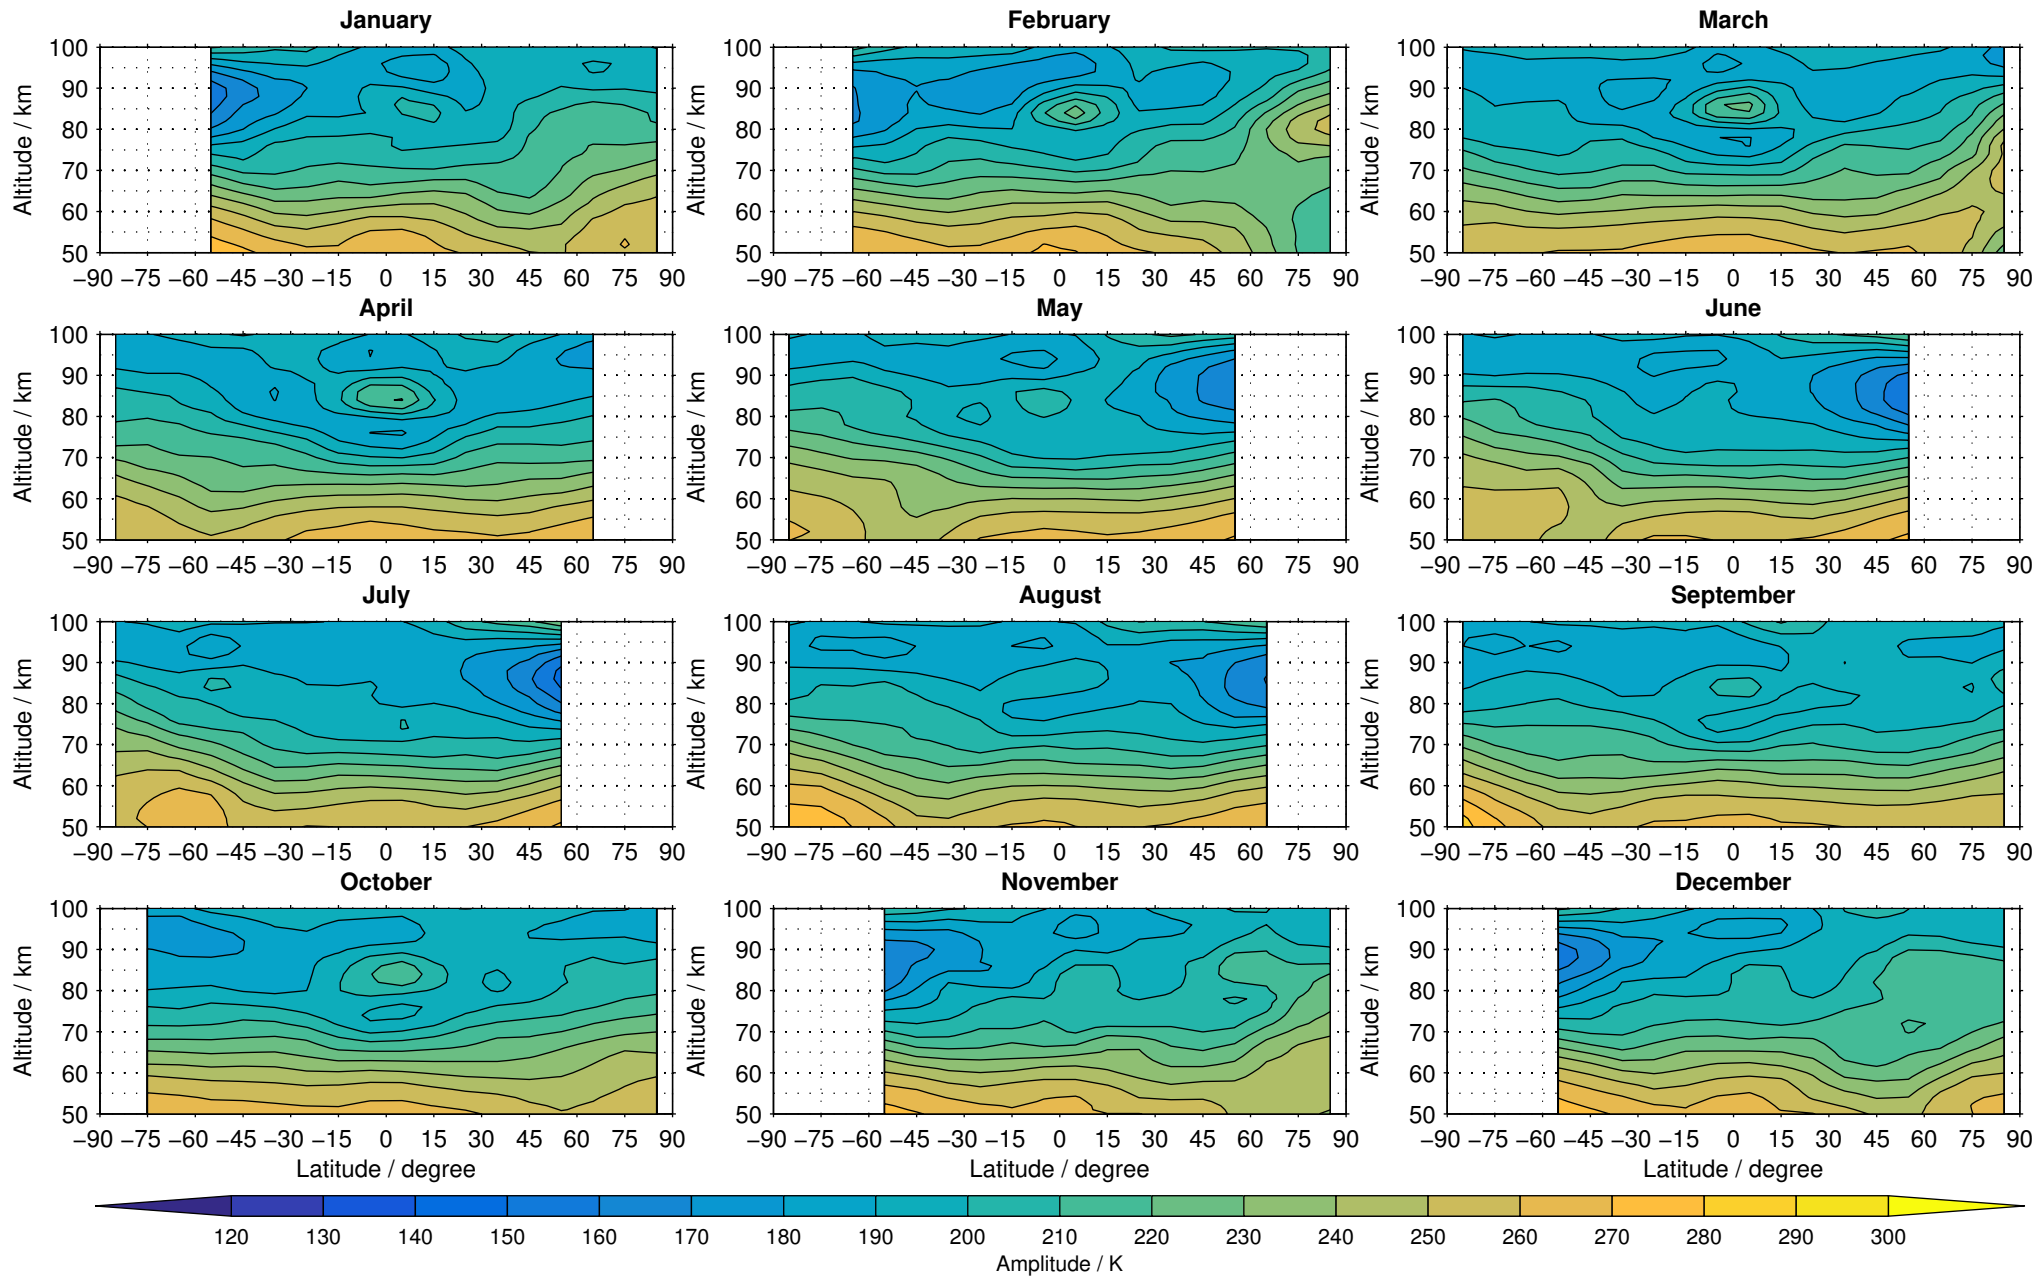

Envisat/MIPAS (IMKIAA) V5R v521 MA nighttime temperature distribution for 2007

Creation Time:
16-03-2017
08:16:17 LT

Envisat/MIPAS (IMKIAA) V5R v521 MA nighttime temperature distribution for 2008

Creation Time:
16-03-2017
08:16:18 LT

Envisat/MIPAS (IMKIAA) V5R v521 MA nighttime temperature distribution for 2009

Creation Time:
16-03-2017
08:16:19 LT

Envisat/MIPAS (IMKIAA) V5R v521 MA nighttime temperature distribution for 2010

Creation Time:
16-03-2017
08:16:20 LT