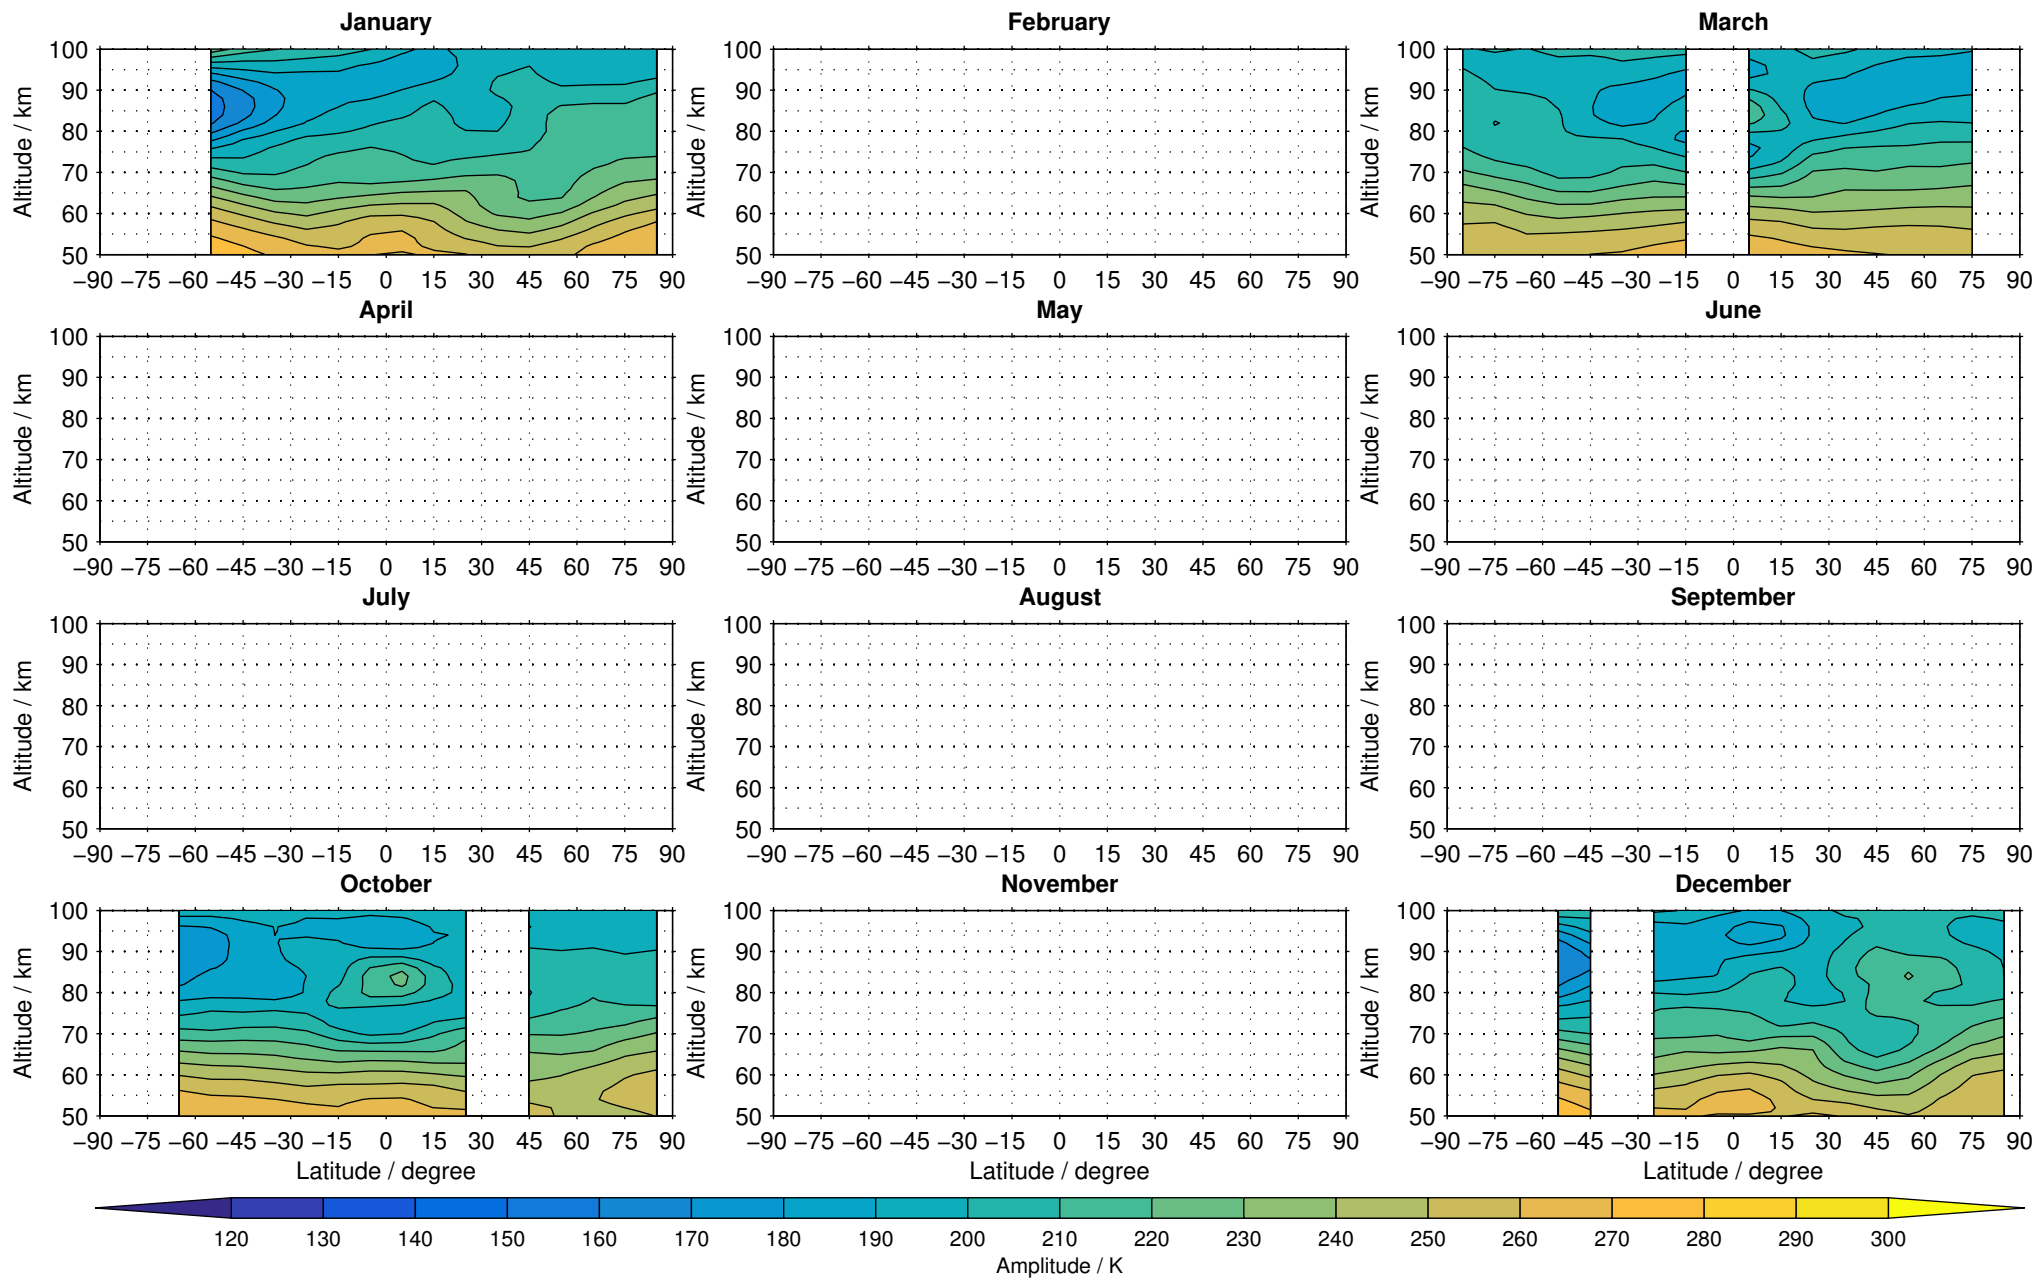

Envisat/MIPAS (IMKIAA) V5R v521 MA nighttime temperature distribution for 2005

Creation Time:
16-03-2017
08:16:15 LT

Envisat/MIPAS (IMKIAA) V5R v521 MA nighttime temperature distribution for 2006

Creation Time:
16-03-2017
08:16:16 LT

Envisat/MIPAS (IMKIAA) V5R v521 MA nighttime temperature distribution for 2007

Creation Time:
16-03-2017
08:16:17 LT

Envisat/MIPAS (IMKIAA) V5R v521 MA nighttime temperature distribution for 2008

Creation Time:
16-03-2017
08:16:18 LT

Envisat/MIPAS (IMKIAA) V5R v521 MA nighttime temperature distribution for 2009

Creation Time:
16-03-2017
08:16:19 LT

Envisat/MIPAS (IMKIAA) V5R v521 MA nighttime temperature distribution for 2010

Creation Time:
16-03-2017
08:16:20 LT