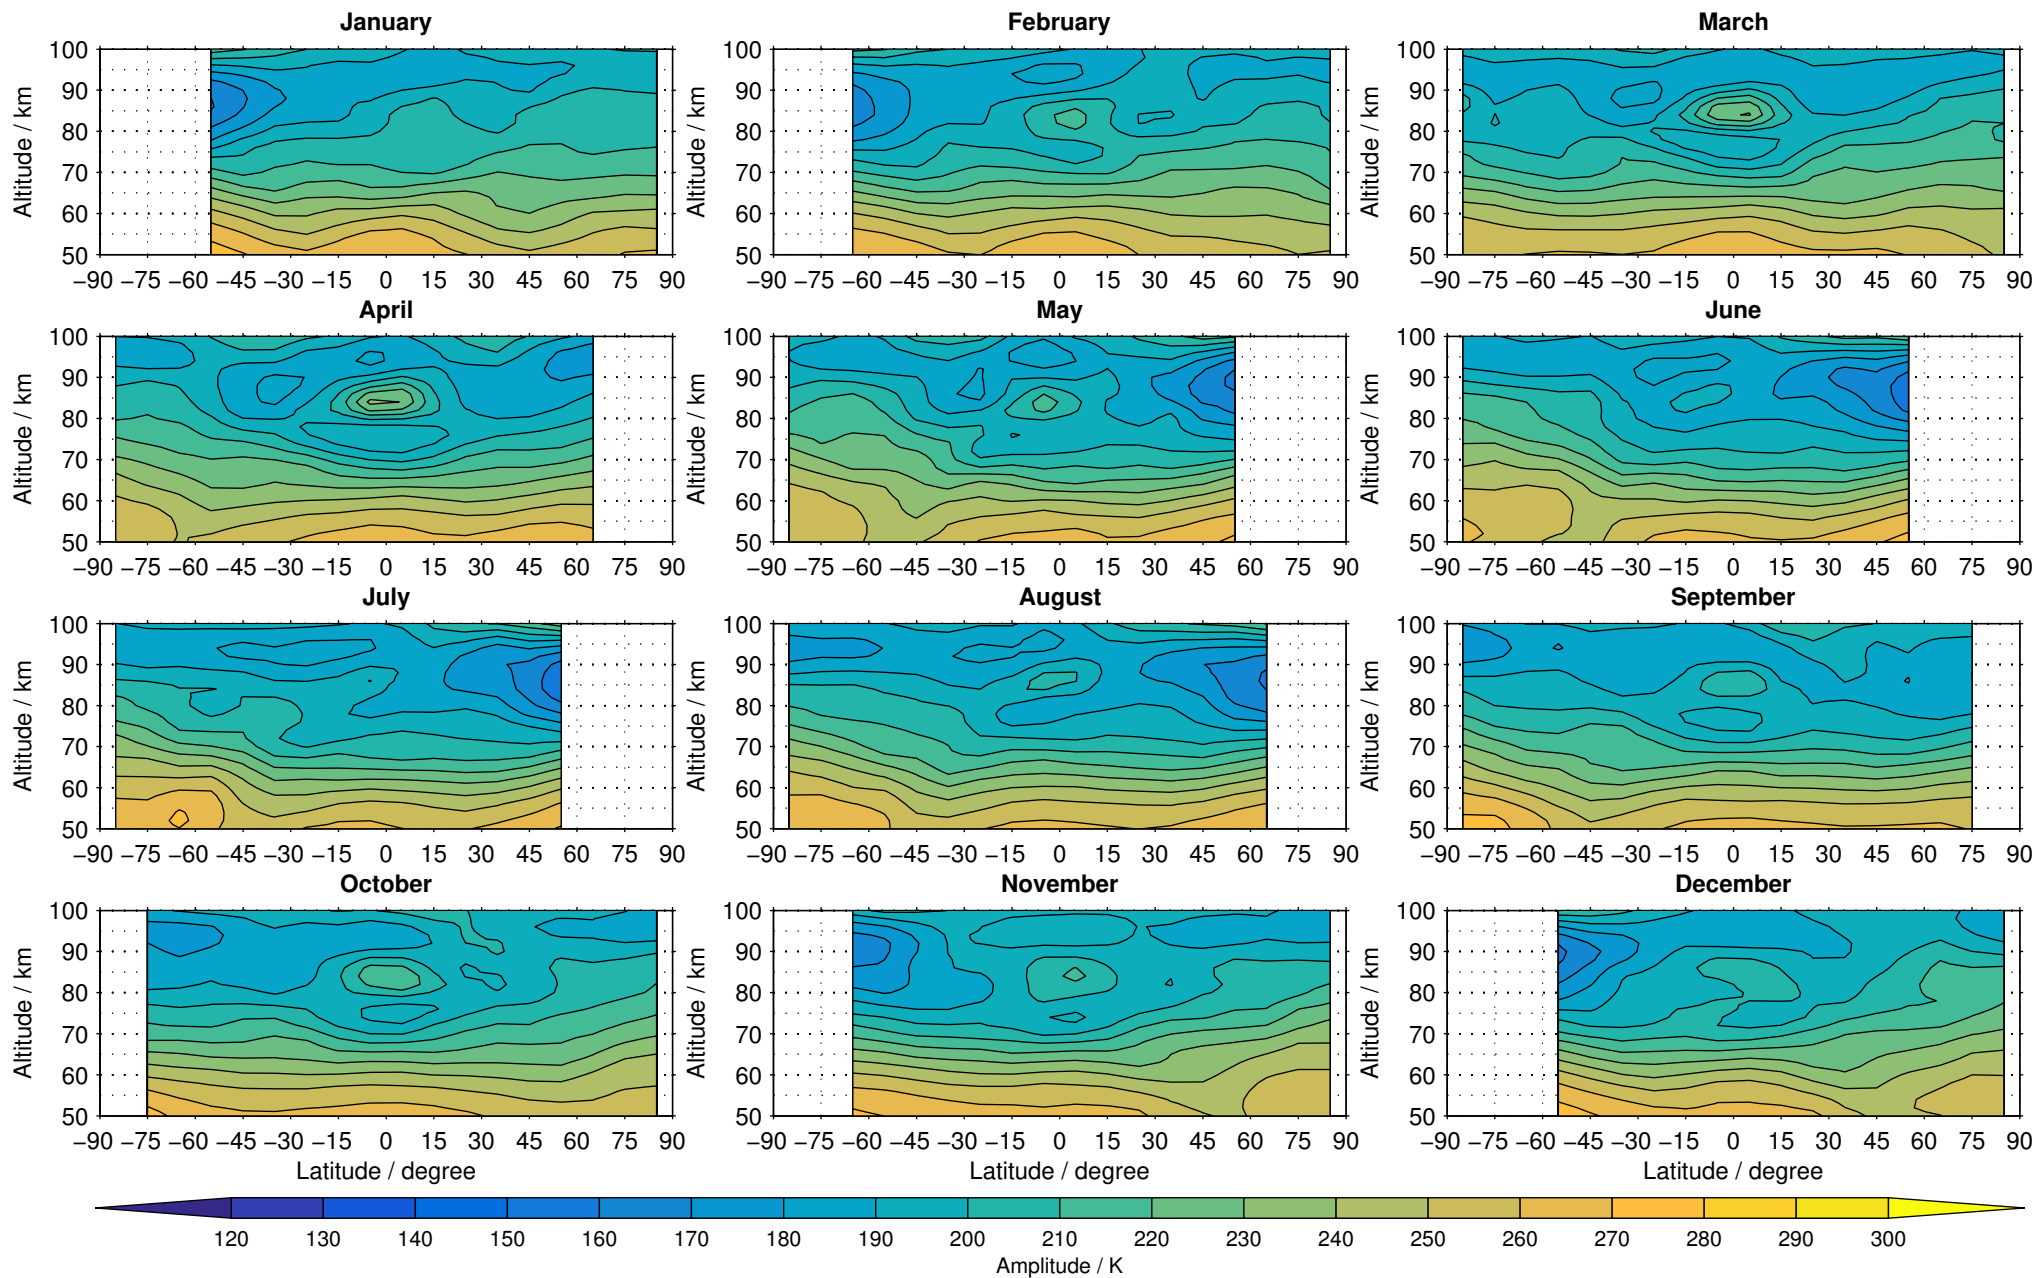

Envisat/MIPAS (IMKIAA) V5R v521 MA nighttime temperature distribution for 2005

Creation Time:
16-03-2017
08:16:15 LT

Envisat/MIPAS (IMKIAA) V5R v521 MA nighttime temperature distribution for 2006

Creation Time:
16-03-2017
08:16:16 LT

Envisat/MIPAS (IMKIAA) V5R v521 MA nighttime temperature distribution for 2007

Creation Time:
16-03-2017
08:16:17 LT

Envisat/MIPAS (IMKIAA) V5R v521 MA nighttime temperature distribution for 2008

Creation Time:
16-03-2017
08:16:18 LT