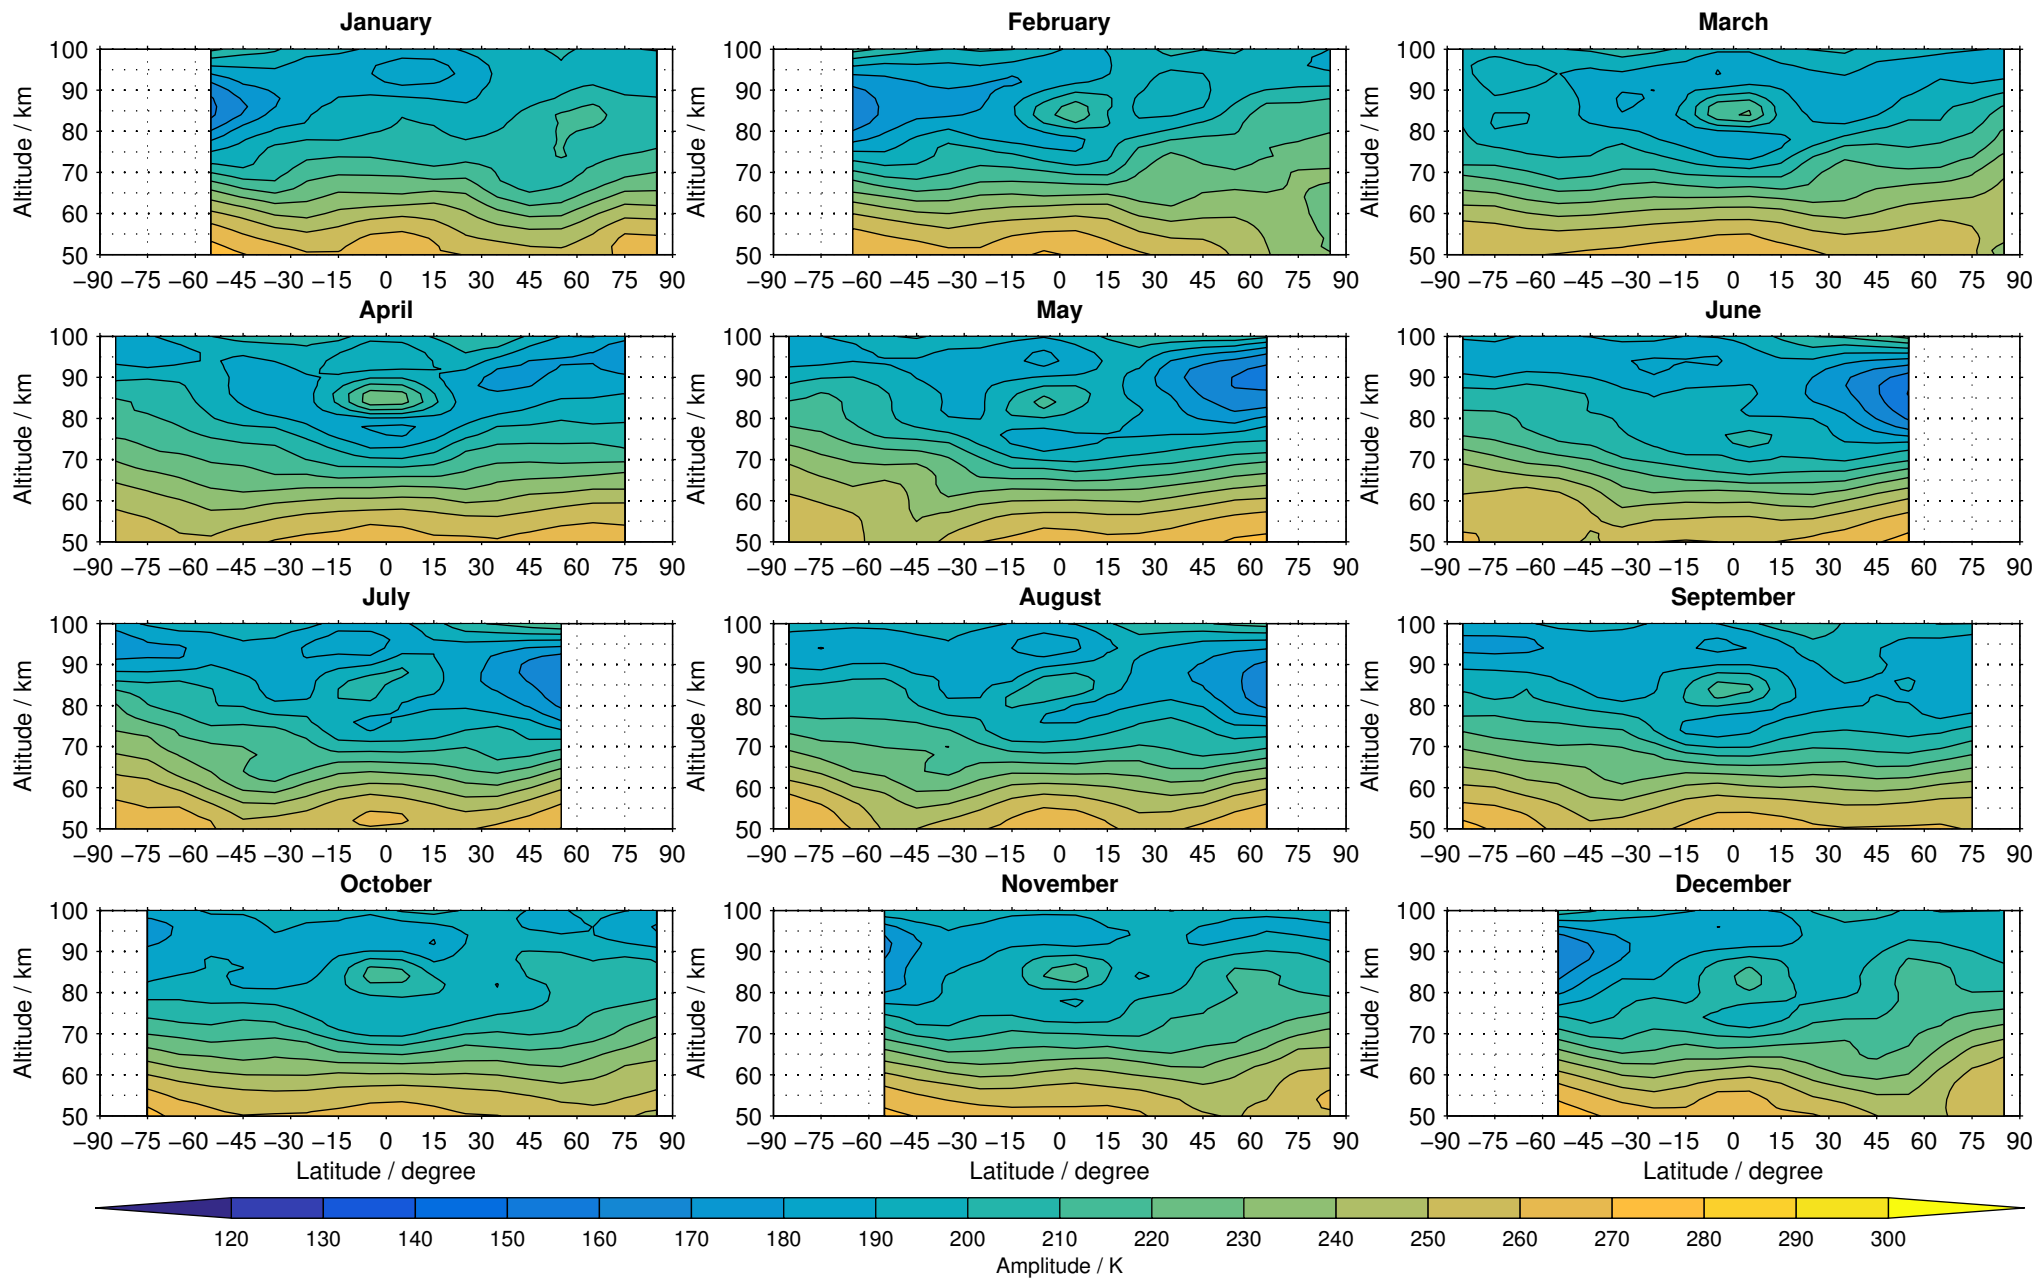

Envisat/MIPAS (IMKIAA) V5R v521 MA nighttime temperature distribution for 2007

Creation Time:
16-03-2017
08:16:17 LT

Envisat/MIPAS (IMKIAA) V5R v521 MA nighttime temperature distribution for 2008

Creation Time:
16-03-2017
08:16:18 LT

Envisat/MIPAS (IMKIAA) V5R v521 MA nighttime temperature distribution for 2009

Creation Time:
16-03-2017
08:16:19 LT

Envisat/MIPAS (IMKIAA) V5R v521 MA nighttime temperature distribution for 2010

Creation Time:
16-03-2017
08:16:20 LT