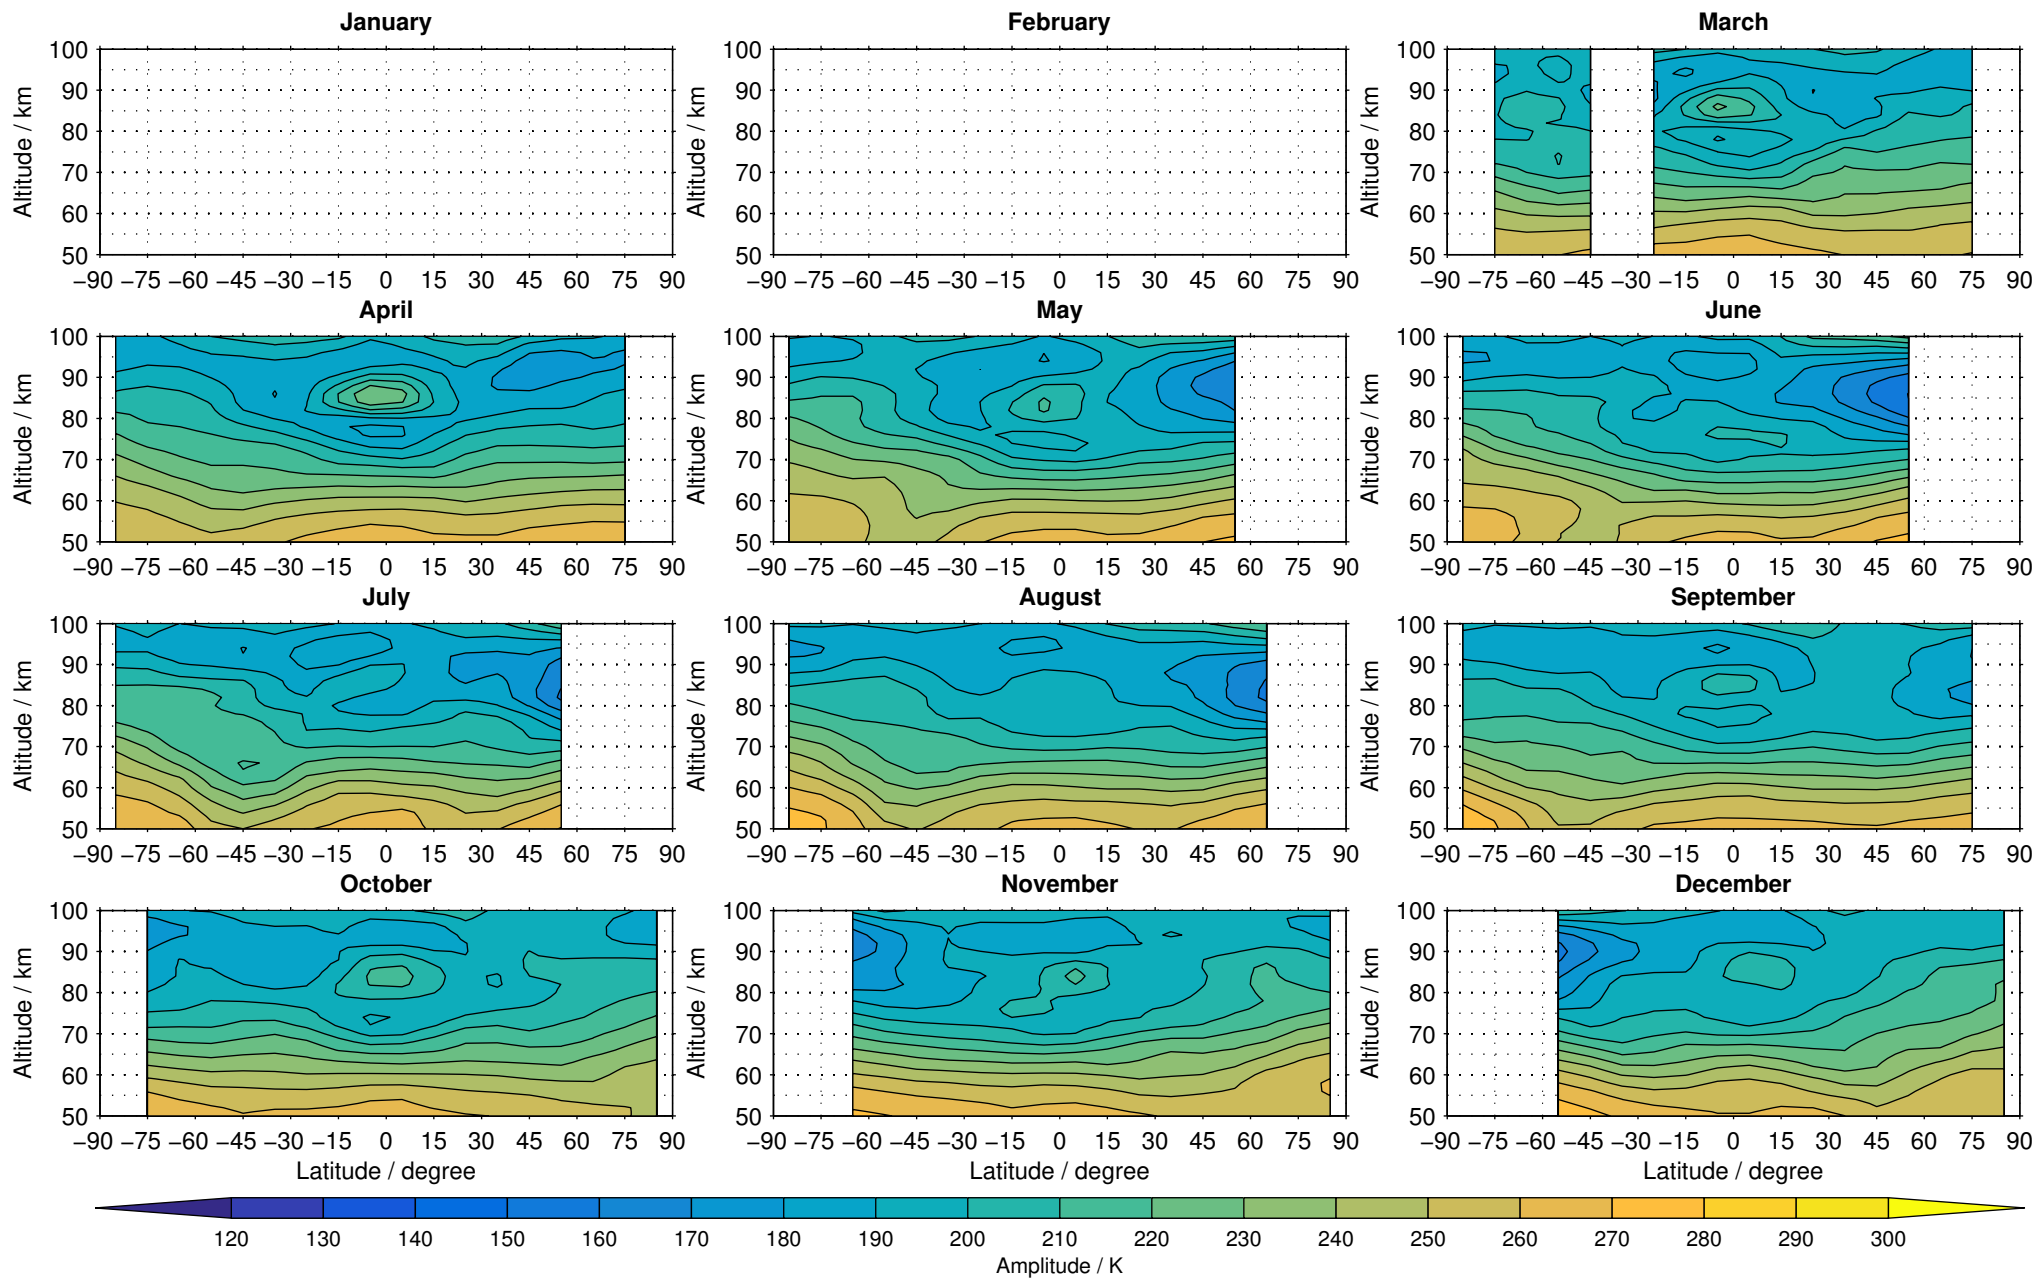

Envisat/MIPAS (IMKIAA) V5R v521 MA nighttime temperature distribution for 2005

Creation Time:
16-03-2017
08:16:15 LT

Envisat/MIPAS (IMKIAA) V5R v521 MA nighttime temperature distribution for 2006

Creation Time:
16-03-2017
08:16:16 LT

Envisat/MIPAS (IMKIAA) V5R v521 MA nighttime temperature distribution for 2007

Creation Time:
16-03-2017
08:16:17 LT

Envisat/MIPAS (IMKIAA) V5R v521 MA nighttime temperature distribution for 2008

Creation Time:
16-03-2017
08:16:18 LT