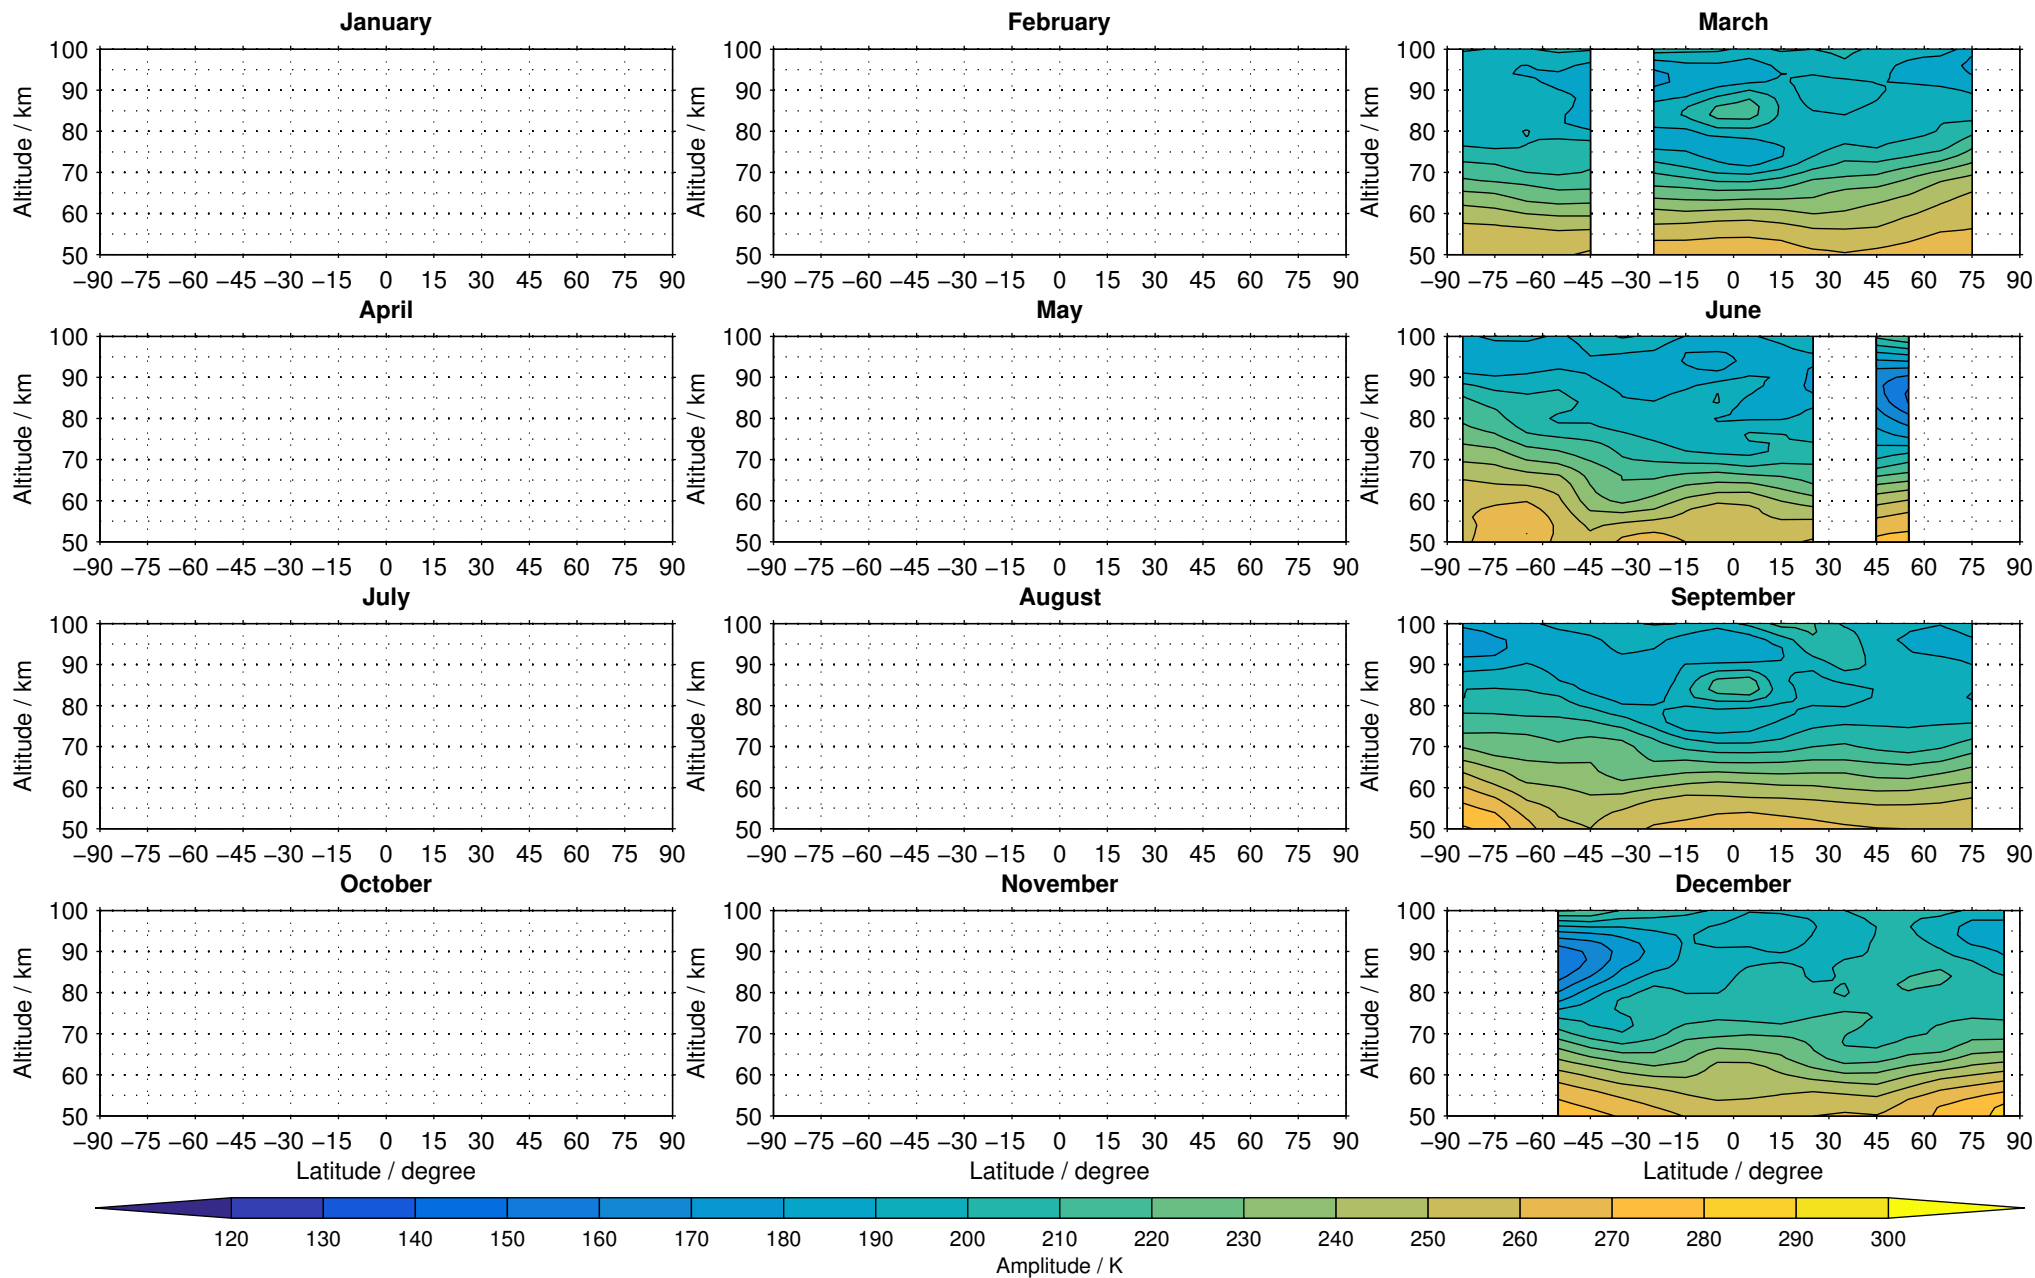

Envisat/MIPAS (IMKIAA) V5R v521 MA nighttime temperature distribution for 2005

Creation Time:
16-03-2017
08:16:15 LT

Envisat/MIPAS (IMKIAA) V5R v521 MA nighttime temperature distribution for 2006

Creation Time:
16-03-2017
08:16:16 LT

Envisat/MIPAS (IMKIAA) V5R v521 MA nighttime temperature distribution for 2007

Creation Time:
16-03-2017
08:16:17 LT

Envisat/MIPAS (IMKIAA) V5R v521 MA nighttime temperature distribution for 2008

Creation Time:
16-03-2017
08:16:18 LT

Envisat/MIPAS (IMKIAA) V5R v521 MA nighttime temperature distribution for 2009

Creation Time:
16-03-2017
08:16:19 LT

Envisat/MIPAS (IMKIAA) V5R v521 MA nighttime temperature distribution for 2010

Creation Time:
16-03-2017
08:16:20 LT