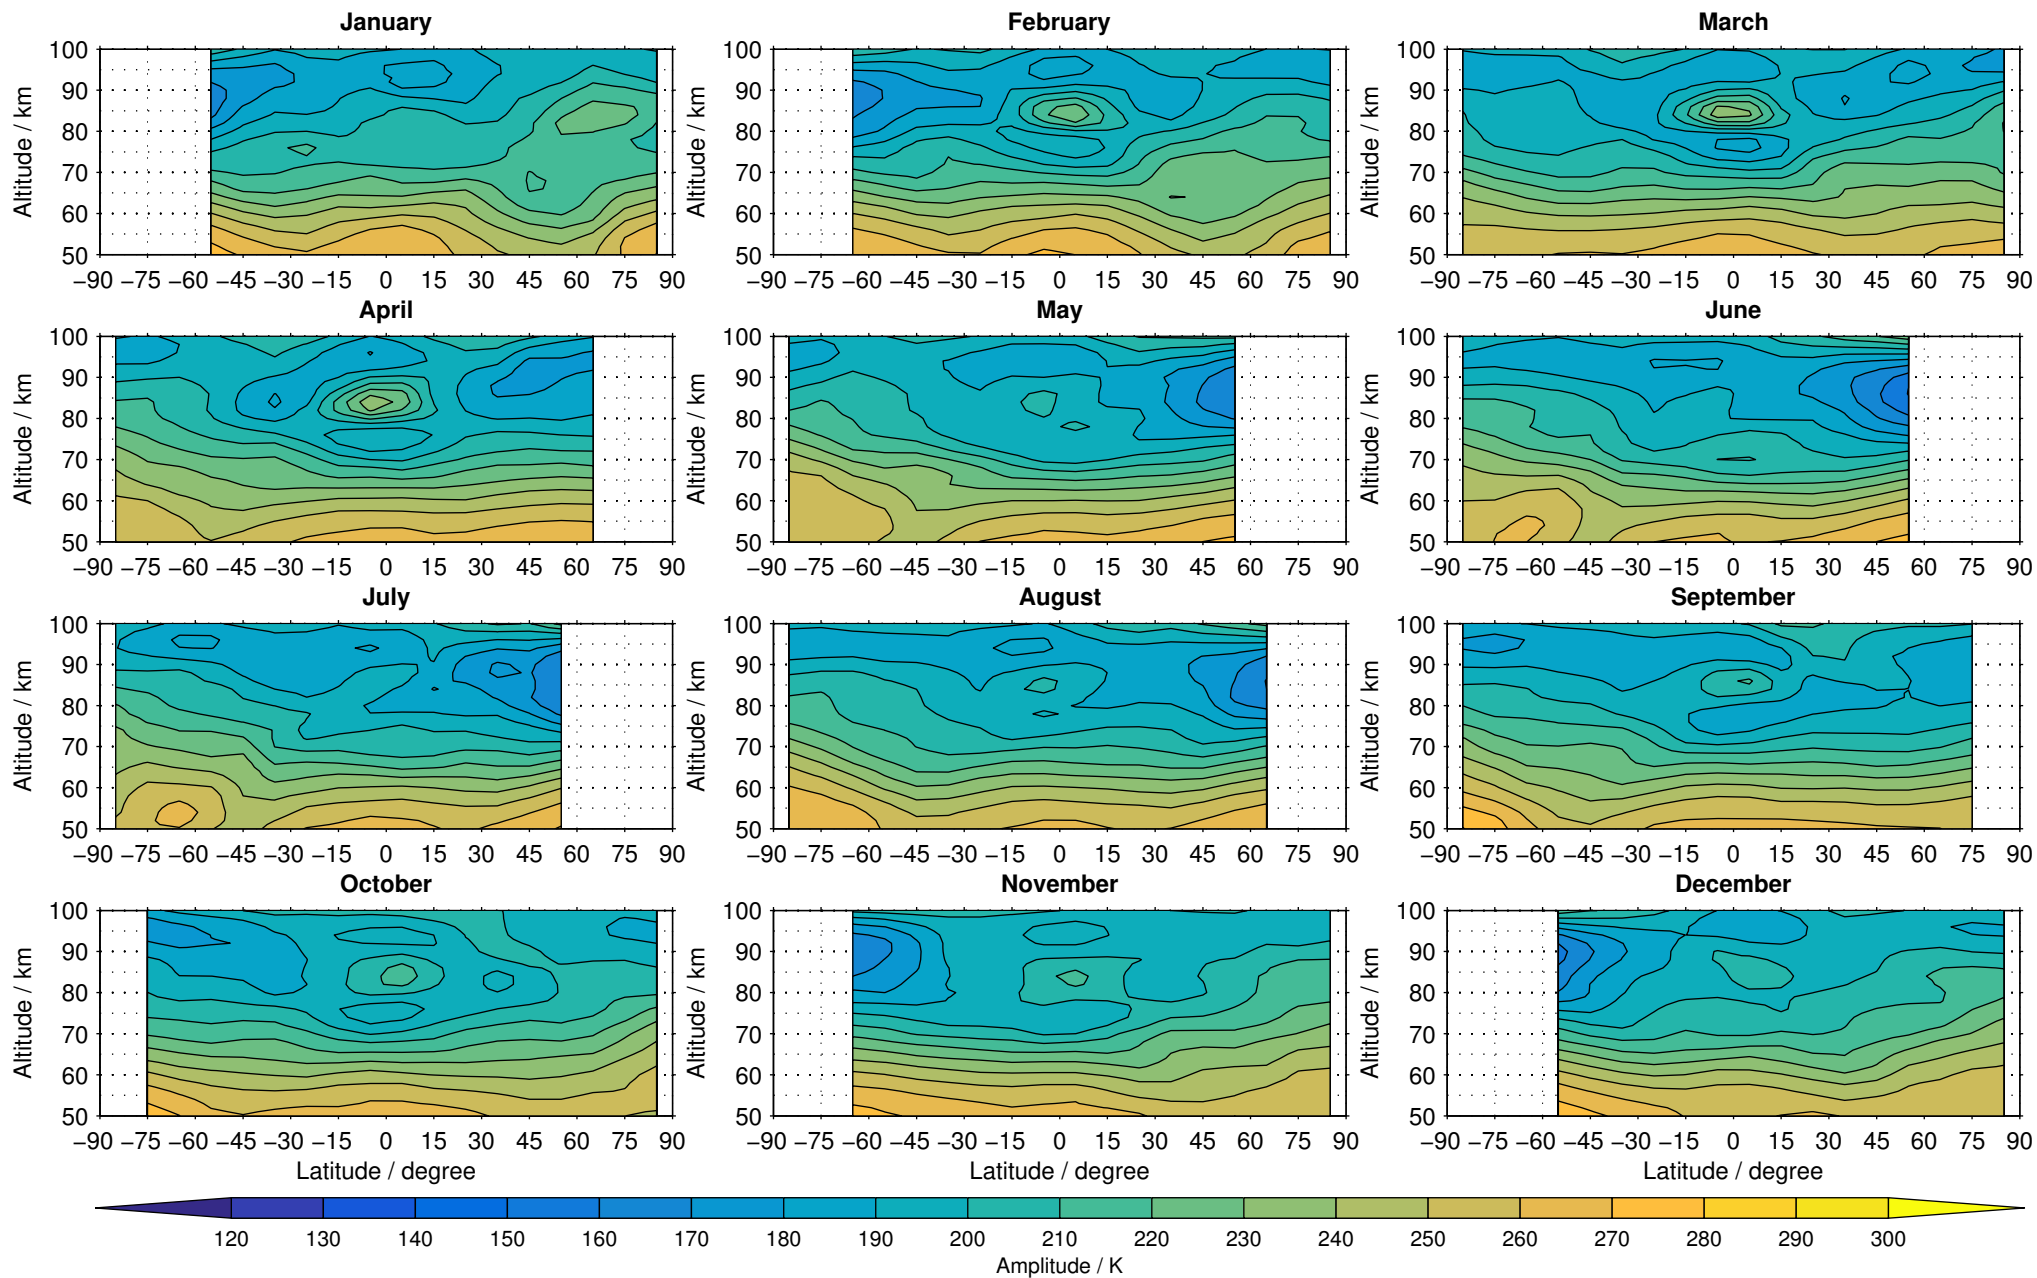

Envisat/MIPAS (IMKIAA) V5R v521 MA nighttime temperature distribution for 2007

Creation Time:
16-03-2017
08:16:17 LT

Envisat/MIPAS (IMKIAA) V5R v521 MA nighttime temperature distribution for 2008

Creation Time:
16-03-2017
08:16:18 LT

Envisat/MIPAS (IMKIAA) V5R v521 MA nighttime temperature distribution for 2009

Creation Time:
16-03-2017
08:16:19 LT

Envisat/MIPAS (IMKIAA) V5R v521 MA nighttime temperature distribution for 2010

Creation Time:
16-03-2017
08:16:20 LT

Envisat/MIPAS (IMKIAA) V5R v521 MA nighttime temperature distribution for 2011

Creation Time:
16-03-2017
08:16:21 LT

Envisat/MIPAS (IMKIAA) V5R v521 MA nighttime temperature distribution for 2012

Creation Time:
16-03-2017
08:16:22 LT