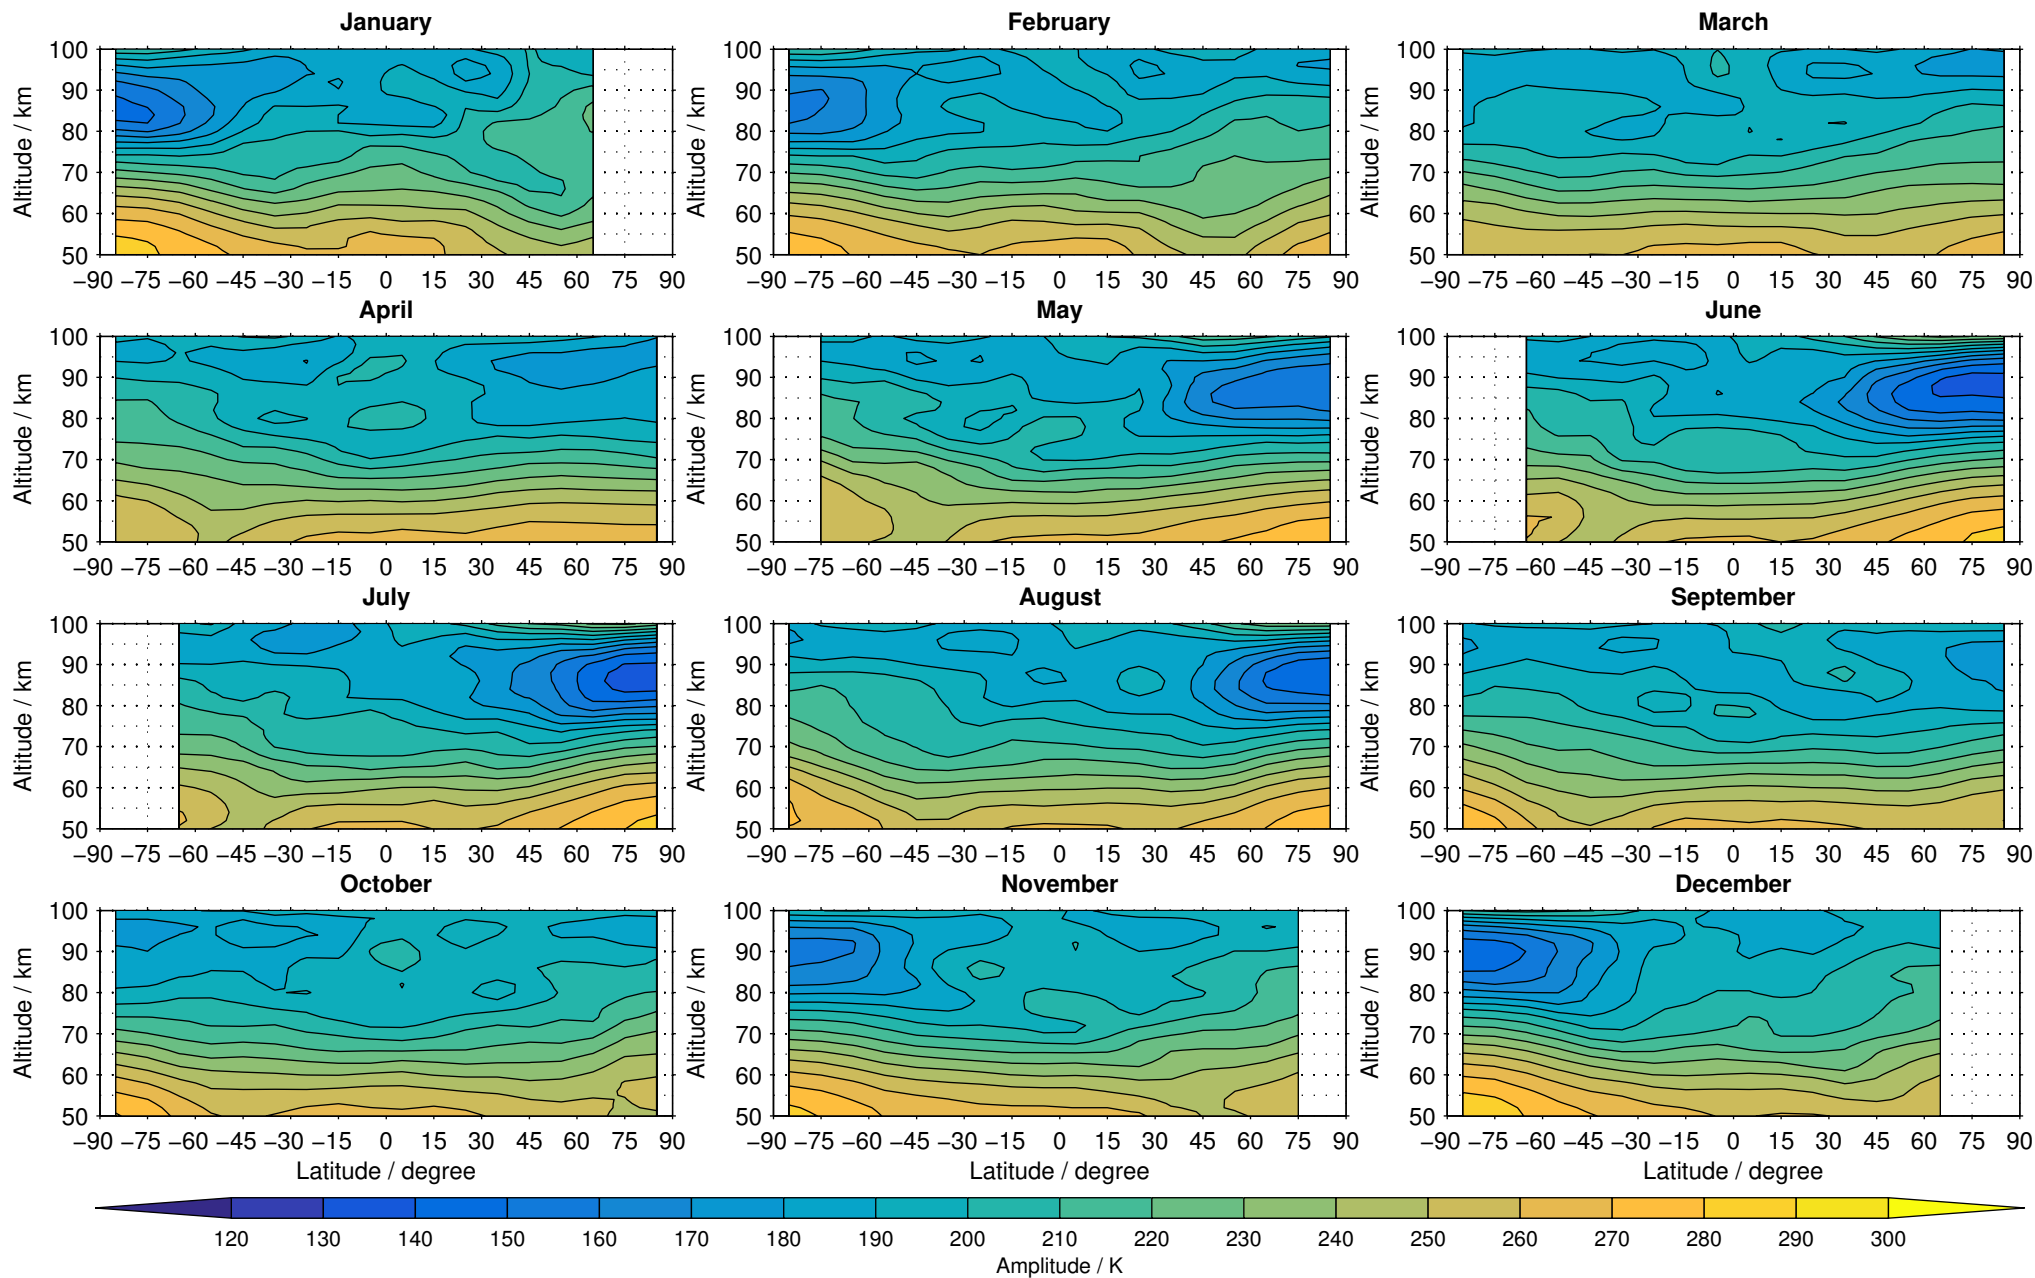

Envisat/MIPAS (IMKIAA) V5R v521 MA daytime temperature distribution for 2007

Creation Time:
16-03-2017
08:16:07 LT

Envisat/MIPAS (IMKIAA) V5R v521 MA daytime temperature distribution for 2008

Creation Time:
16-03-2017
08:16:08 LT

Envisat/MIPAS (IMKIAA) V5R v521 MA daytime temperature distribution for 2009

Creation Time:
16-03-2017
08:16:09 LT

Envisat/MIPAS (IMKIAA) V5R v521 MA daytime temperature distribution for 2010

Creation Time:
16-03-2017
08:16:10 LT

Envisat/MIPAS (IMKIAA) V5R v521 MA daytime temperature distribution for 2011

Creation Time:
16-03-2017
08:16:11 LT

Envisat/MIPAS (IMKIAA) V5R v521 MA daytime temperature distribution for 2012

Creation Time:
16-03-2017
08:16:12 LT