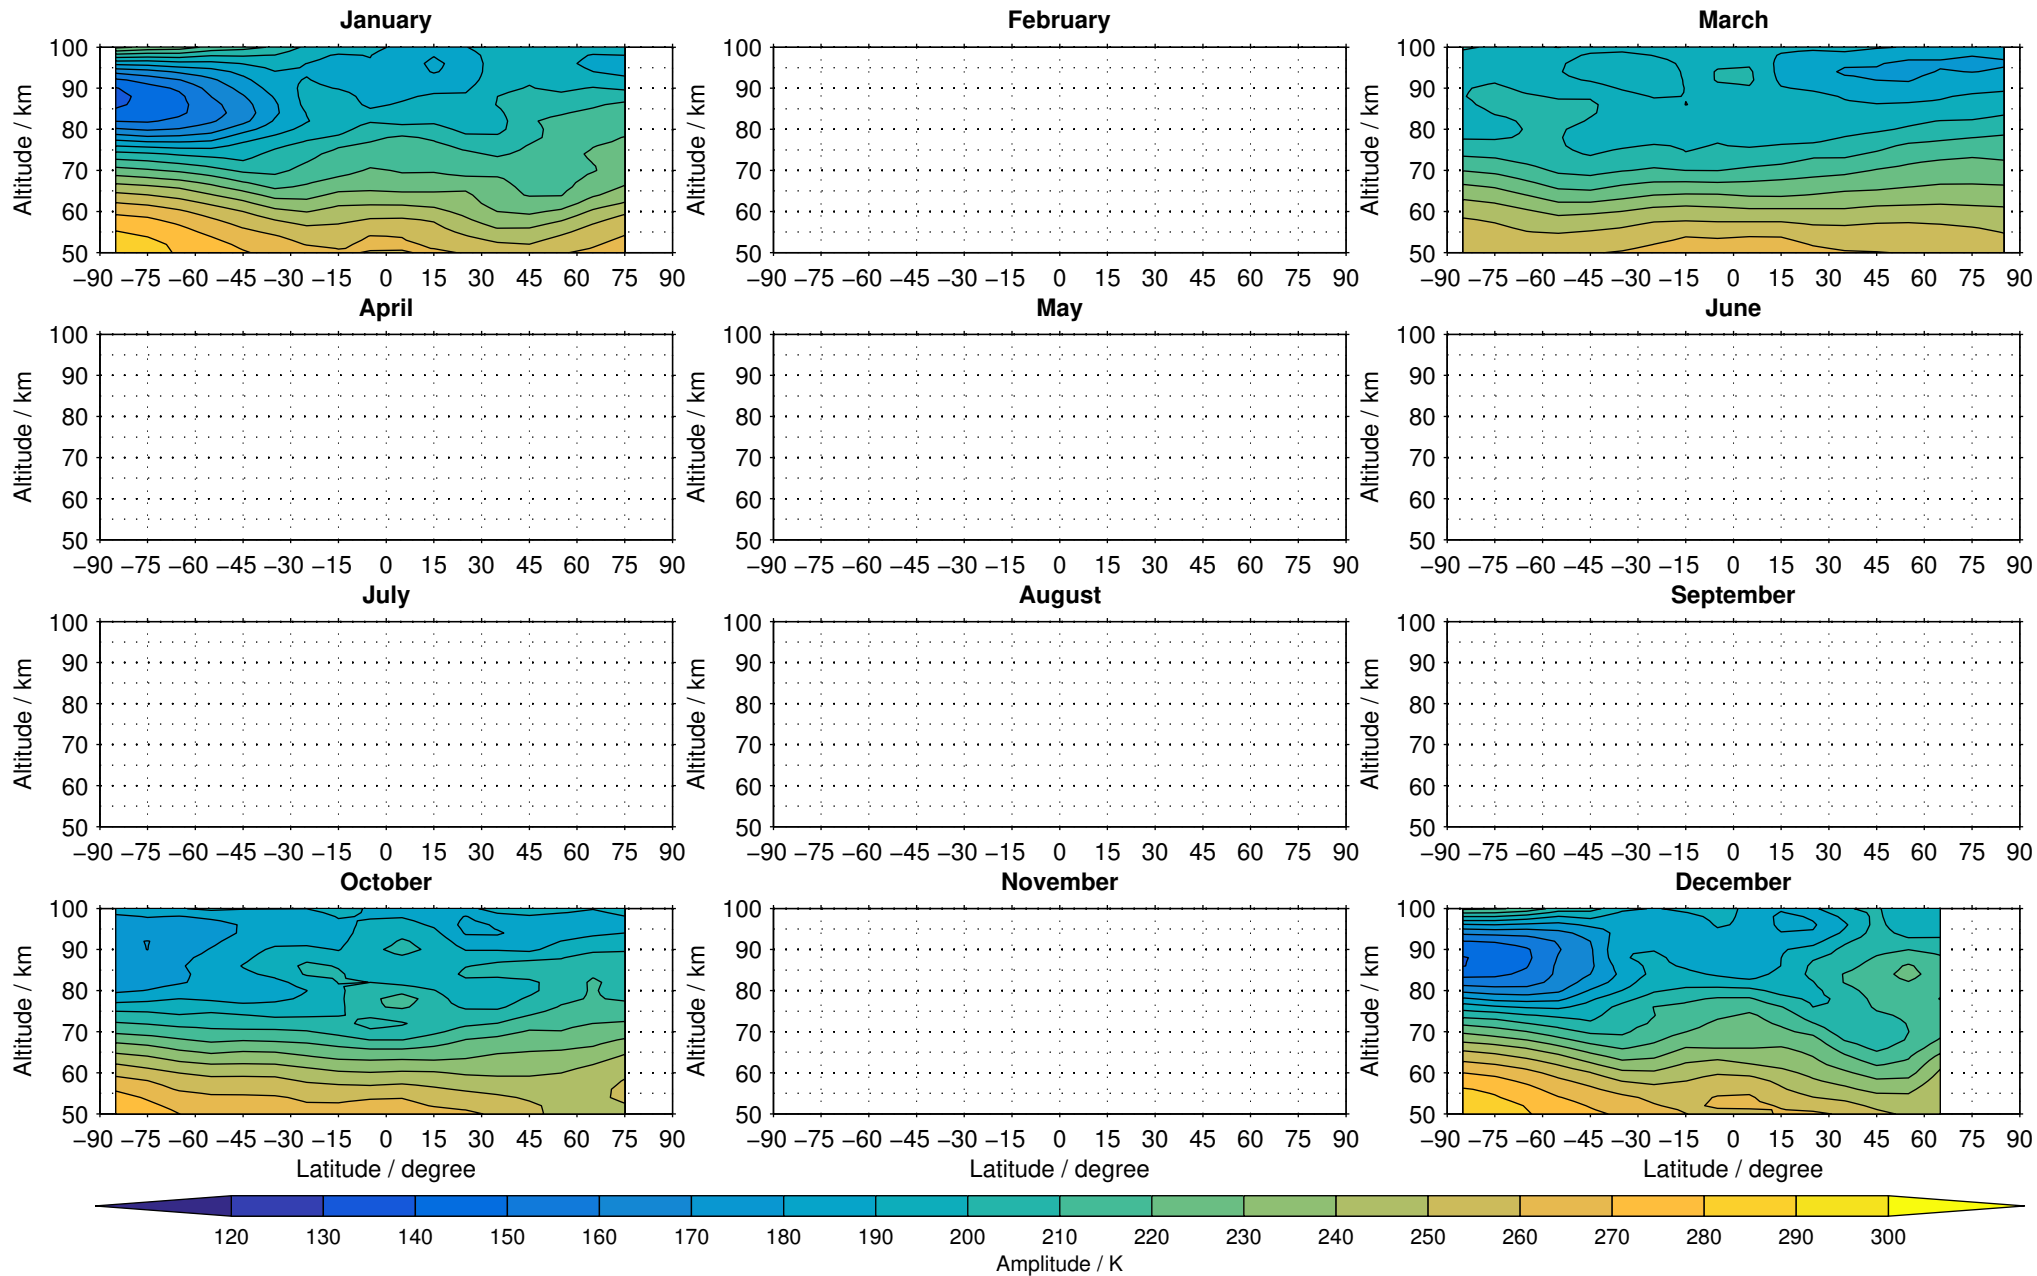

Envisat/MIPAS (IMKIAA) V5R v521 MA daytime temperature distribution for 2005

Creation Time:
16-03-2017
08:16:06 LT

Envisat/MIPAS (IMKIAA) V5R v521 MA daytime temperature distribution for 2006

Creation Time:
16-03-2017
08:16:06 LT

Envisat/MIPAS (IMKIAA) V5R v521 MA daytime temperature distribution for 2007

Creation Time:
16-03-2017
08:16:07 LT

Envisat/MIPAS (IMKIAA) V5R v521 MA daytime temperature distribution for 2008

Creation Time:
16-03-2017
08:16:08 LT

Envisat/MIPAS (IMKIAA) V5R v521 MA daytime temperature distribution for 2009

Creation Time:
16-03-2017
08:16:09 LT

Envisat/MIPAS (IMKIAA) V5R v521 MA daytime temperature distribution for 2010

Creation Time:
16-03-2017
08:16:10 LT