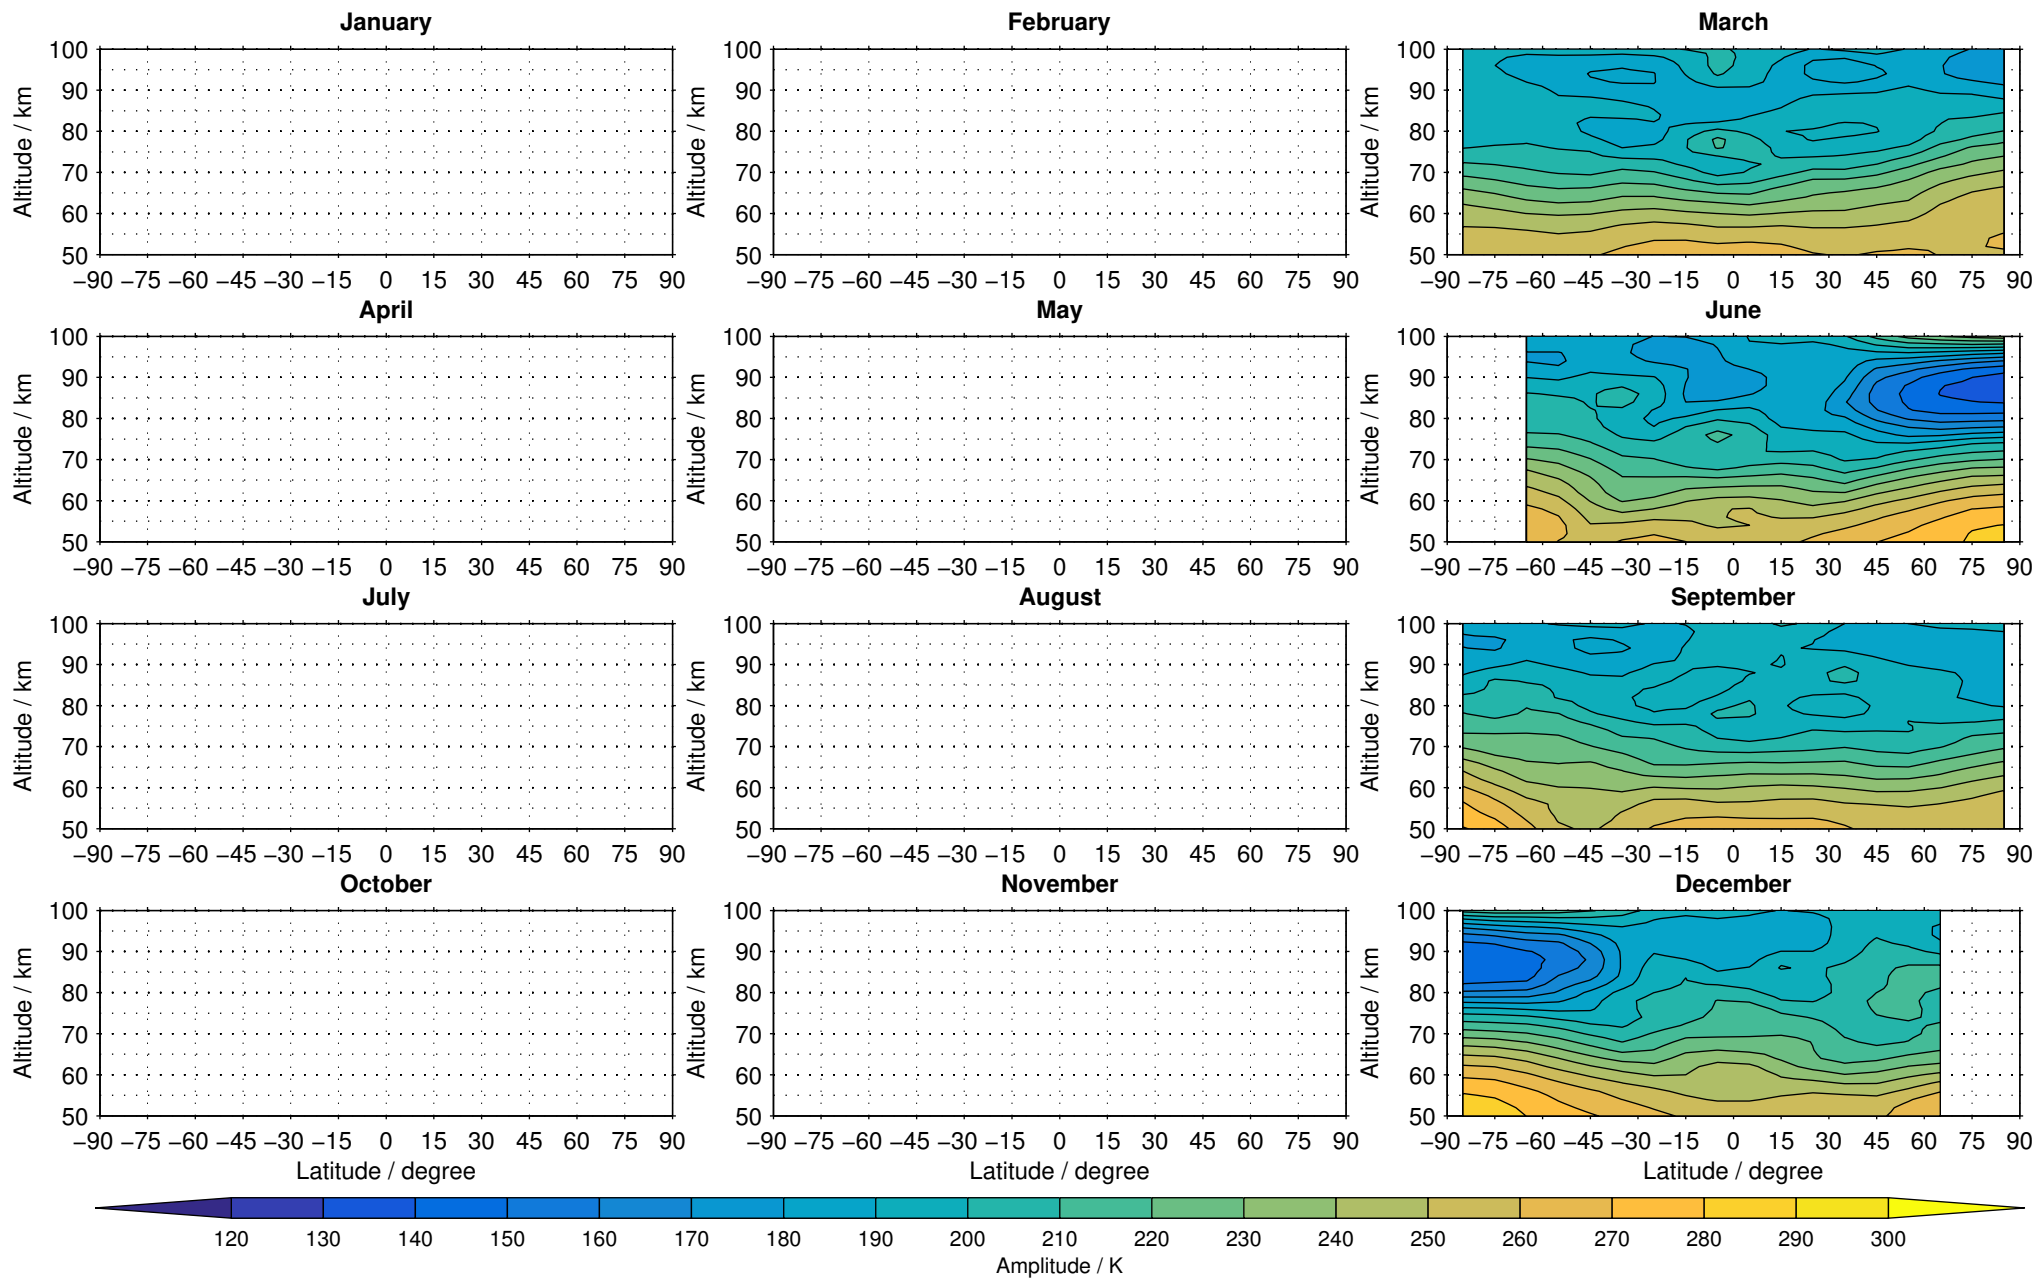

Envisat/MIPAS (IMKIAA) V5R v521 MA daytime temperature distribution for 2005

Creation Time:
16-03-2017
08:16:06 LT

Envisat/MIPAS (IMKIAA) V5R v521 MA daytime temperature distribution for 2006

Creation Time:
16-03-2017
08:16:06 LT

Envisat/MIPAS (IMKIAA) V5R v521 MA daytime temperature distribution for 2007

Creation Time:
16-03-2017
08:16:07 LT

Envisat/MIPAS (IMKIAA) V5R v521 MA daytime temperature distribution for 2008

Creation Time:
16-03-2017
08:16:08 LT

Envisat/MIPAS (IMKIAA) V5R v521 MA daytime temperature distribution for 2009

Creation Time:
16-03-2017
08:16:09 LT

Envisat/MIPAS (IMKIAA) V5R v521 MA daytime temperature distribution for 2010

Creation Time:
16-03-2017
08:16:10 LT