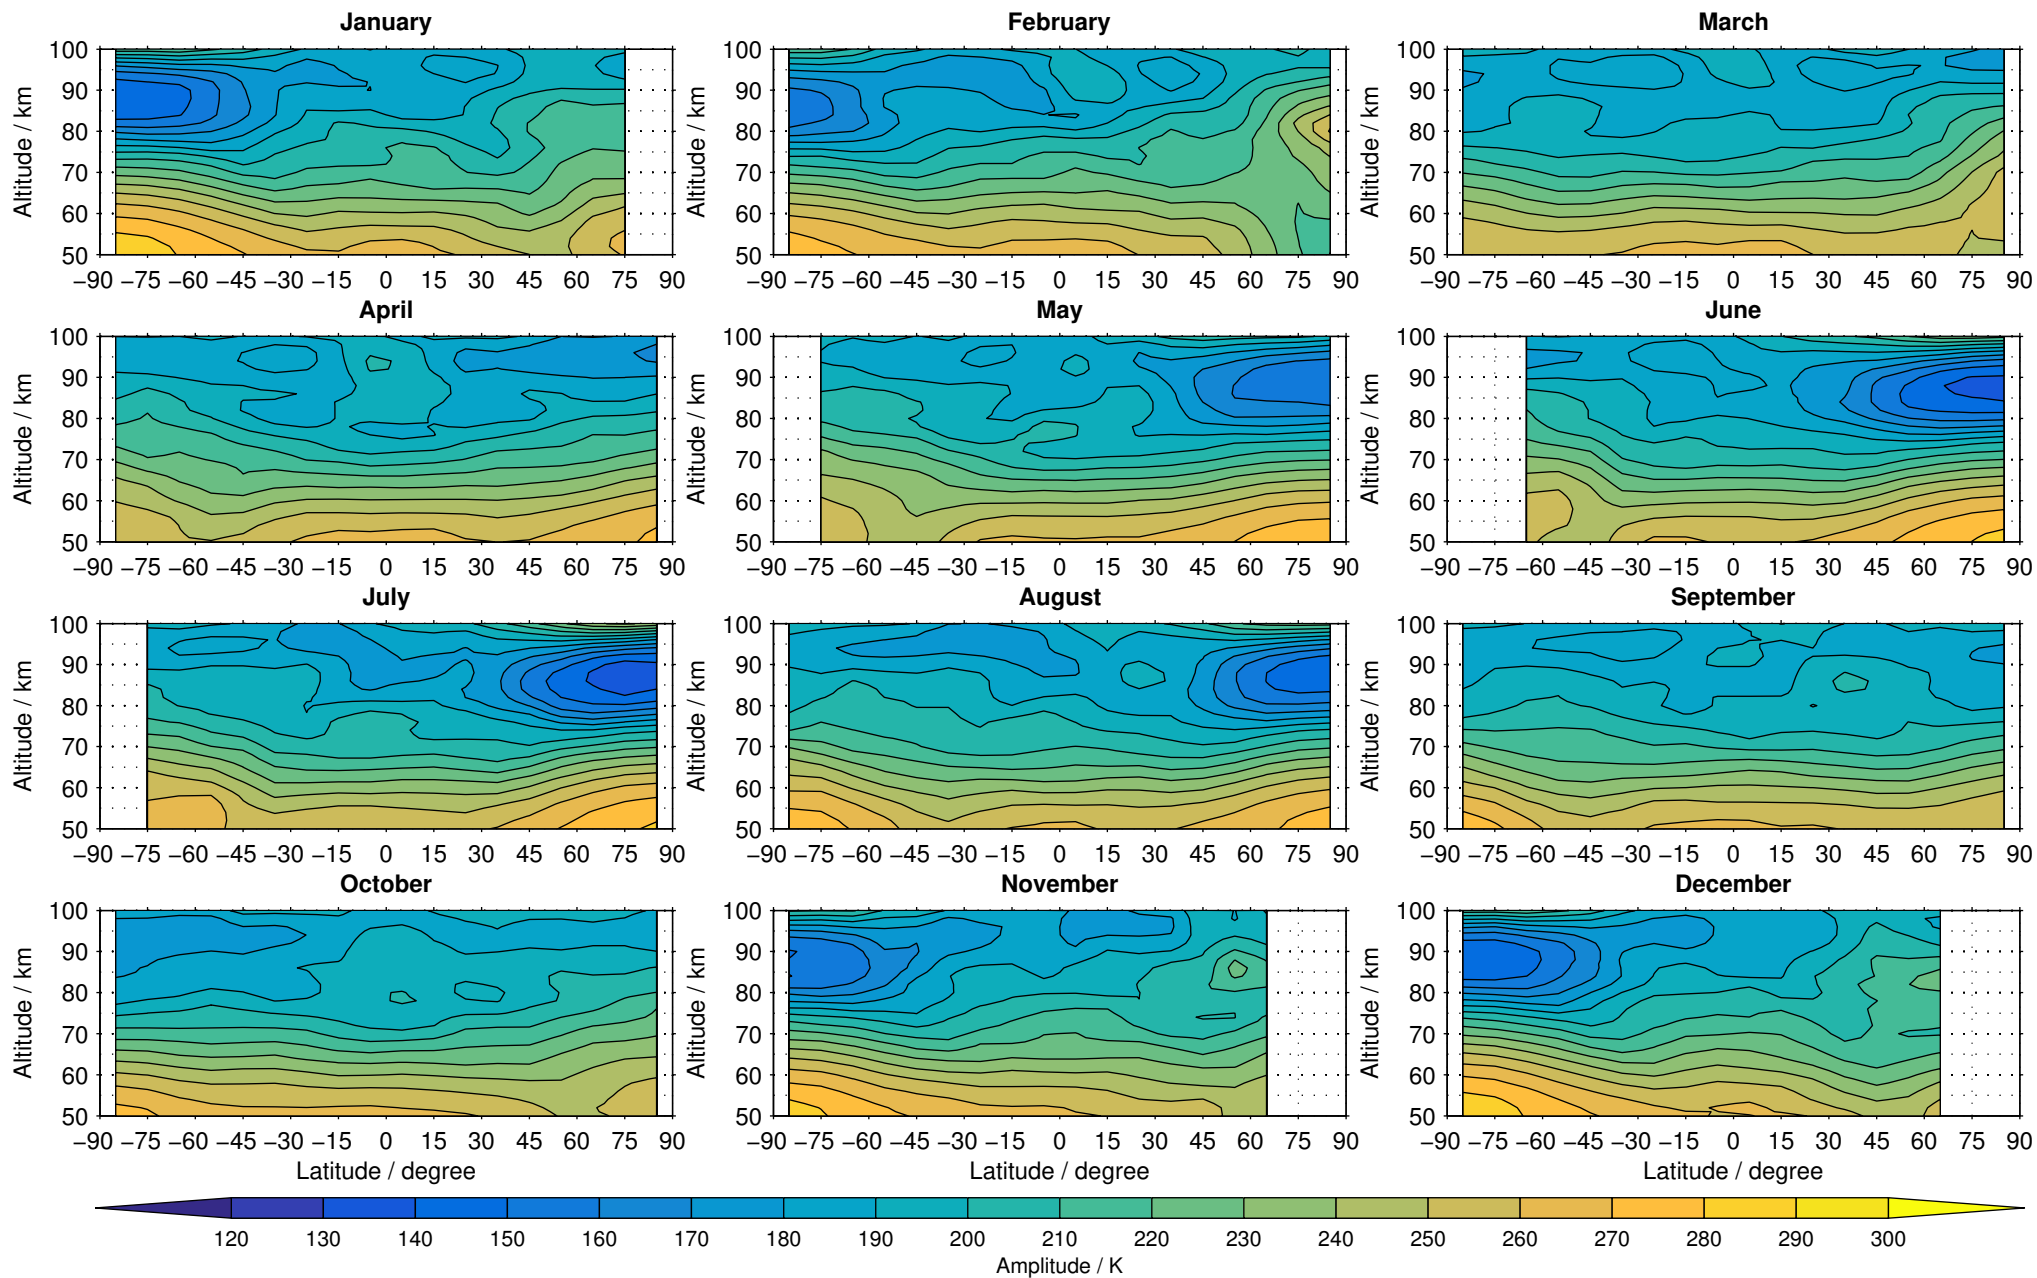

Envisat/MIPAS (IMKIAA) V5R v521 MA daytime temperature distribution for 2007

Creation Time:
16-03-2017
08:16:07 LT

Envisat/MIPAS (IMKIAA) V5R v521 MA daytime temperature distribution for 2008

Creation Time:
16-03-2017
08:16:08 LT

Envisat/MIPAS (IMKIAA) V5R v521 MA daytime temperature distribution for 2009

Creation Time:
16-03-2017
08:16:09 LT

Envisat/MIPAS (IMKIAA) V5R v521 MA daytime temperature distribution for 2010

Creation Time:
16-03-2017
08:16:10 LT