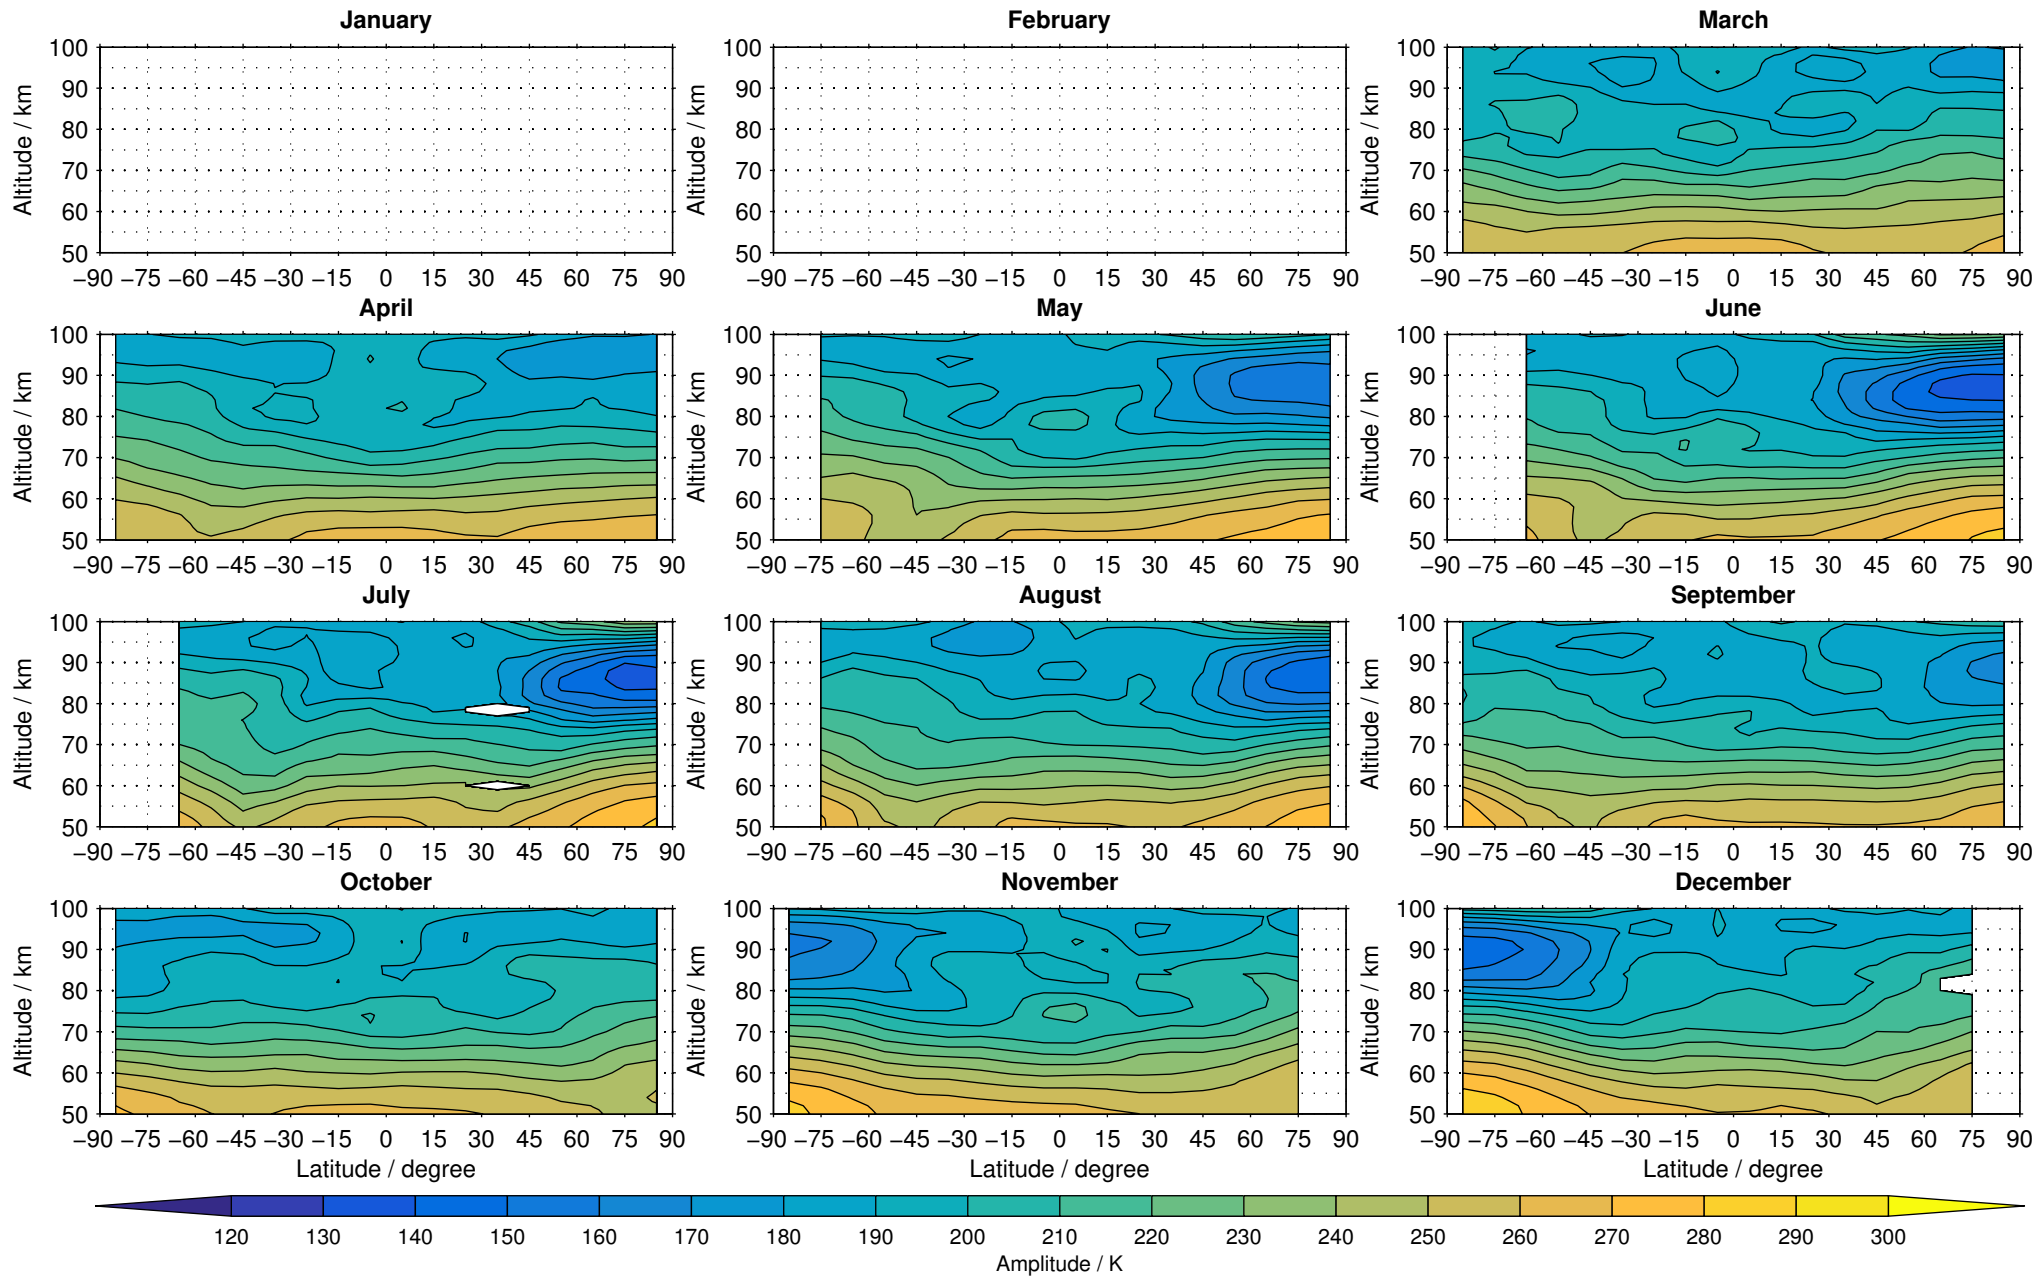

Envisat/MIPAS (IMKIAA) V5R v521 MA daytime temperature distribution for 2005

Creation Time:
16-03-2017
08:16:06 LT

Envisat/MIPAS (IMKIAA) V5R v521 MA daytime temperature distribution for 2006

Creation Time:
16-03-2017
08:16:06 LT

Envisat/MIPAS (IMKIAA) V5R v521 MA daytime temperature distribution for 2007

Creation Time:
16-03-2017
08:16:07 LT

Envisat/MIPAS (IMKIAA) V5R v521 MA daytime temperature distribution for 2008

Creation Time:
16-03-2017
08:16:08 LT