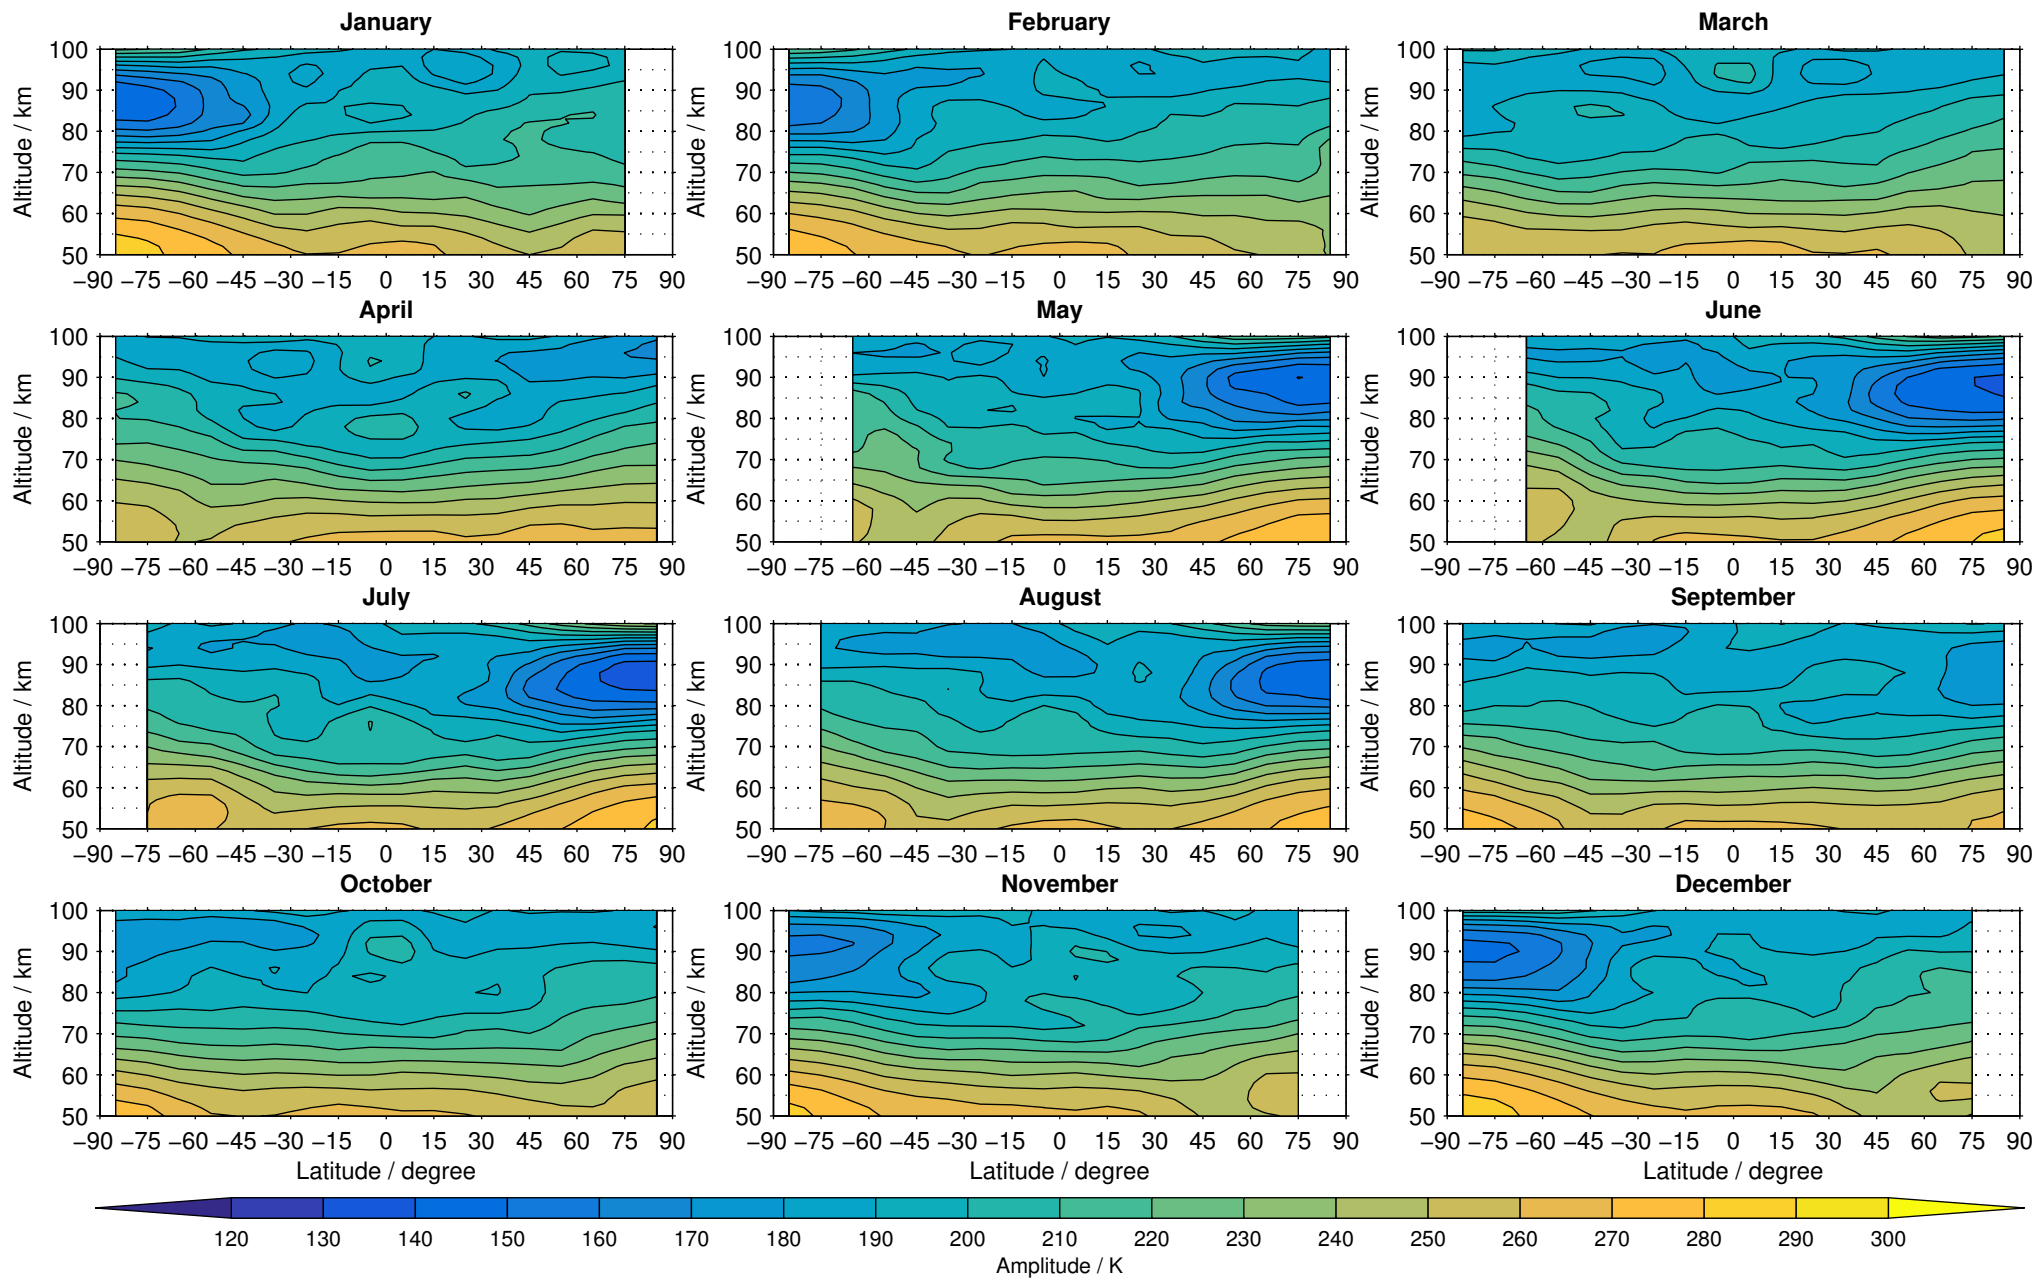

Envisat/MIPAS (IMKIAA) V5R v521 MA daytime temperature distribution for 2005

Creation Time:
16-03-2017
08:16:06 LT

Envisat/MIPAS (IMKIAA) V5R v521 MA daytime temperature distribution for 2006

Creation Time:
16-03-2017
08:16:06 LT

Envisat/MIPAS (IMKIAA) V5R v521 MA daytime temperature distribution for 2007

Creation Time:
16-03-2017
08:16:07 LT

Envisat/MIPAS (IMKIAA) V5R v521 MA daytime temperature distribution for 2008

Creation Time:
16-03-2017
08:16:08 LT