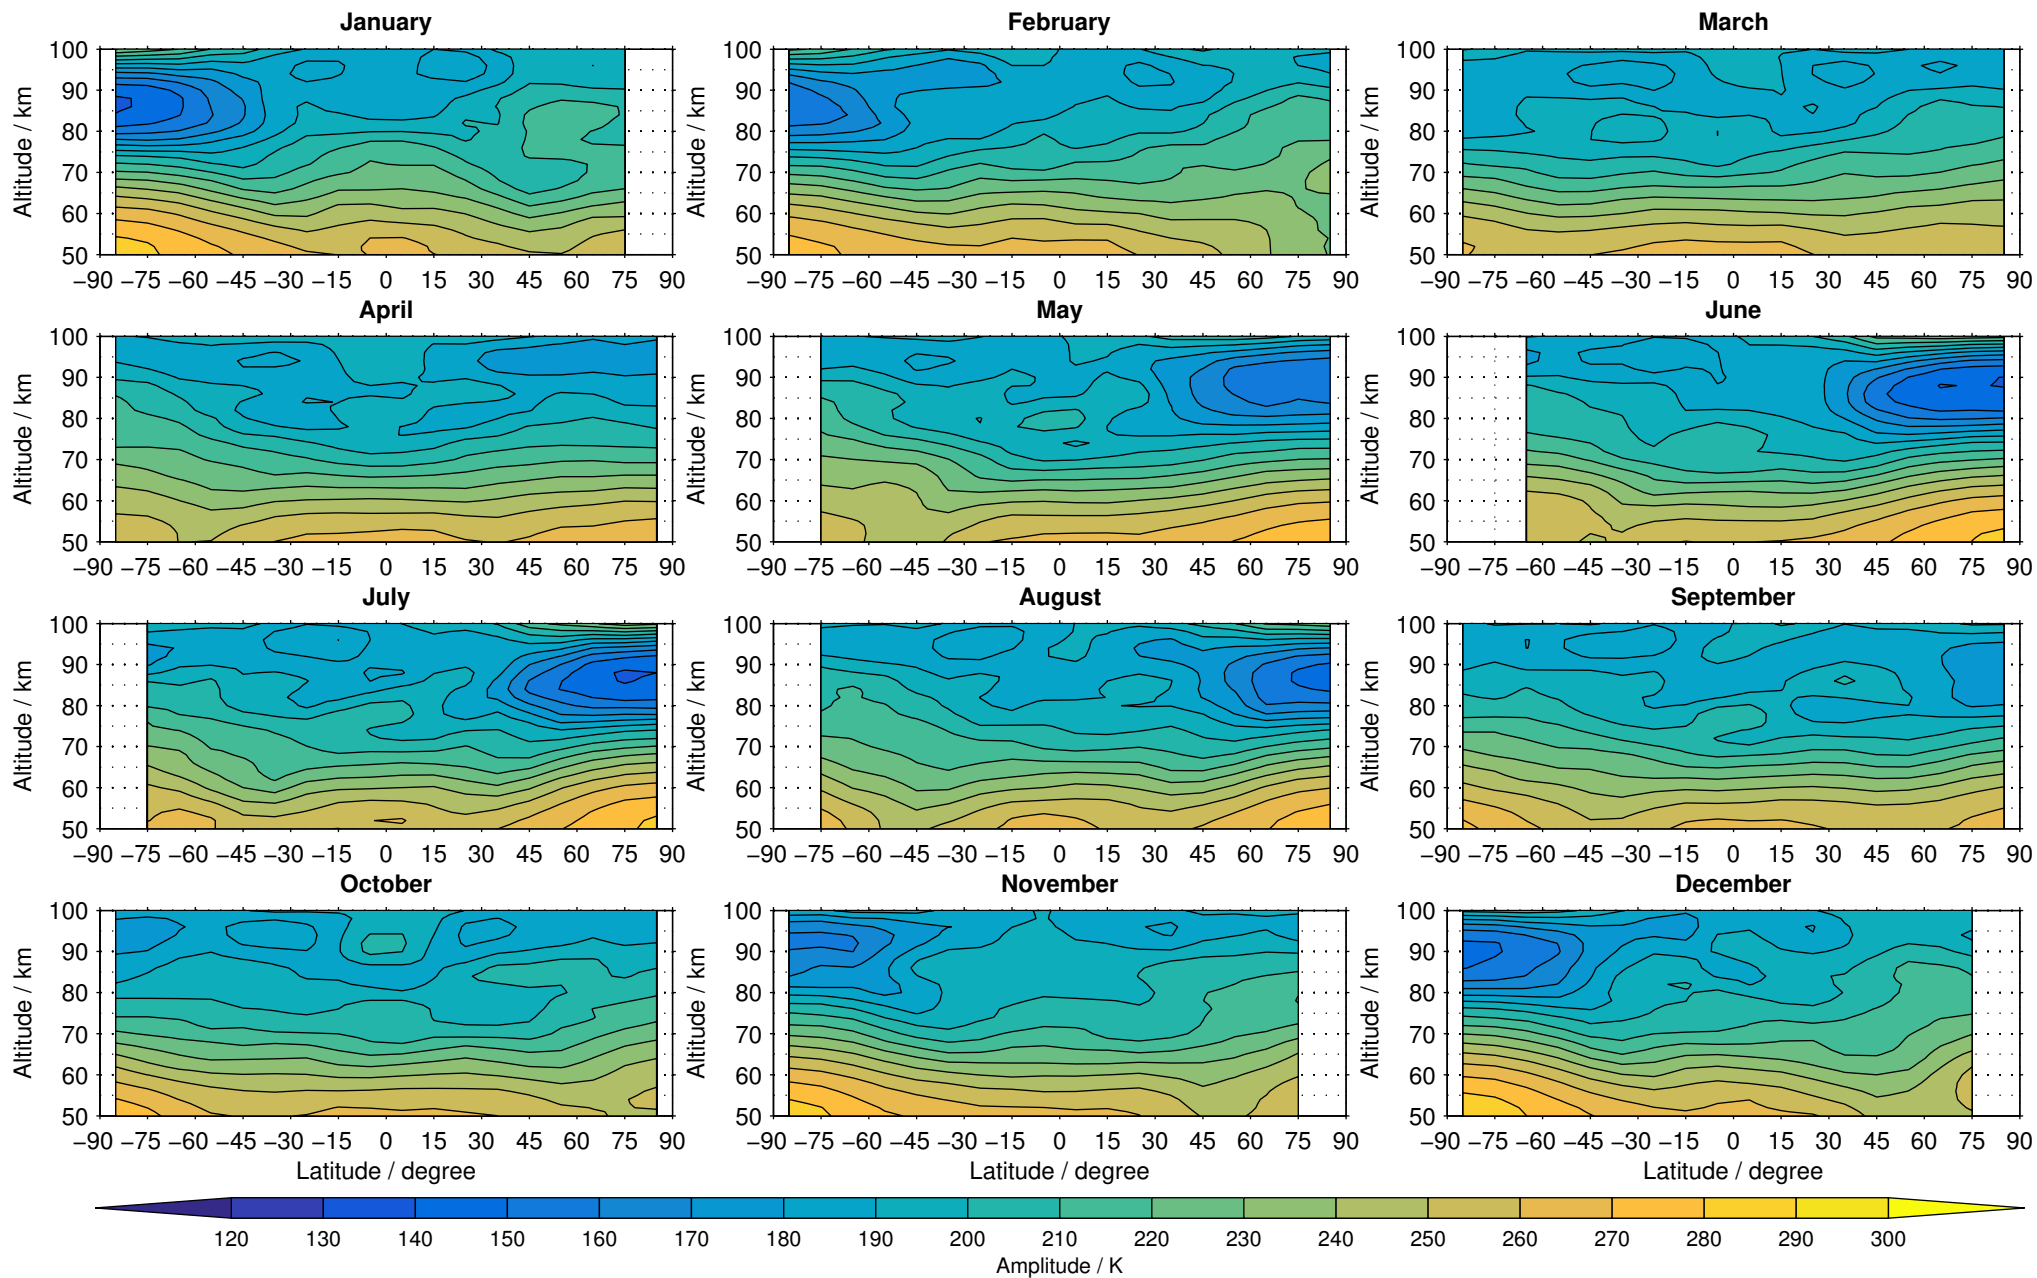

Envisat/MIPAS (IMKIAA) V5R v521 MA daytime temperature distribution for 2007

Creation Time:
16-03-2017
08:16:07 LT

Envisat/MIPAS (IMKIAA) V5R v521 MA daytime temperature distribution for 2008

Creation Time:
16-03-2017
08:16:08 LT

Envisat/MIPAS (IMKIAA) V5R v521 MA daytime temperature distribution for 2009

Creation Time:
16-03-2017
08:16:09 LT

Envisat/MIPAS (IMKIAA) V5R v521 MA daytime temperature distribution for 2010

Creation Time:
16-03-2017
08:16:10 LT