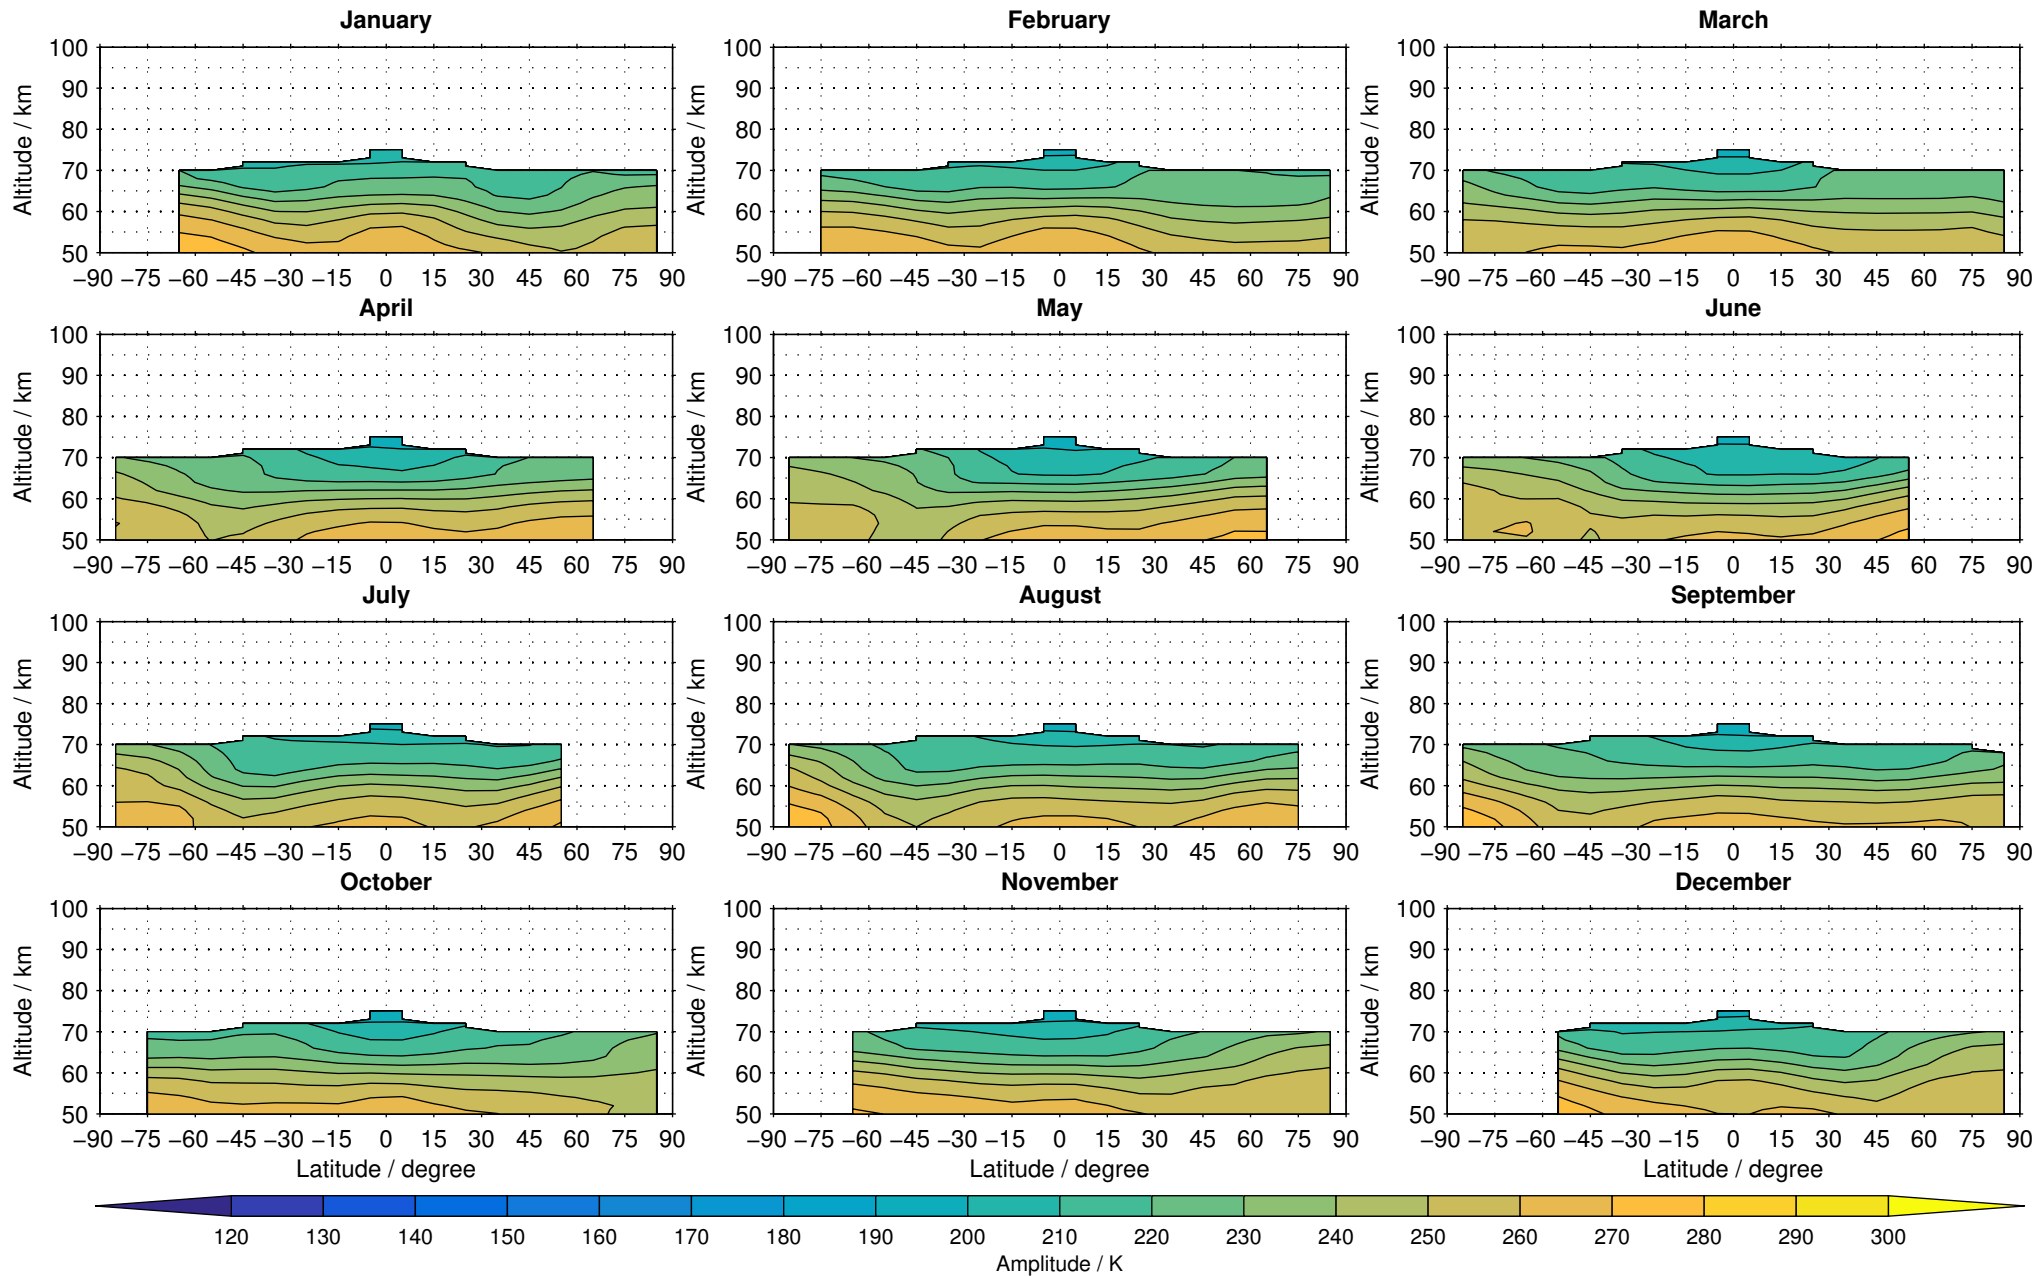

Envisat/MIPAS (IMKIAA) V5R v220/221 NOM nighttime temperature distribution for 2005

Creation Time:
16-03-2017
08:15:47 LT

Envisat/MIPAS (IMKIAA) V5R v220/221 NOM nighttime temperature distribution for 2006

Creation Time:
16-03-2017
08:15:48 LT

Envisat/MIPAS (IMKIAA) V5R v220/221 NOM nighttime temperature distribution for 2007

Creation Time:
16-03-2017
08:15:49 LT

Envisat/MIPAS (IMKIAA) V5R v220/221 NOM nighttime temperature distribution for 2008

Creation Time:
16-03-2017
08:15:49 LT

Envisat/MIPAS (IMKIAA) V5R v220/221 NOM nighttime temperature distribution for 2009

Creation Time:
16-03-2017
08:15:50 LT

Envisat/MIPAS (IMKIAA) V5R v220/221 NOM nighttime temperature distribution for 2010