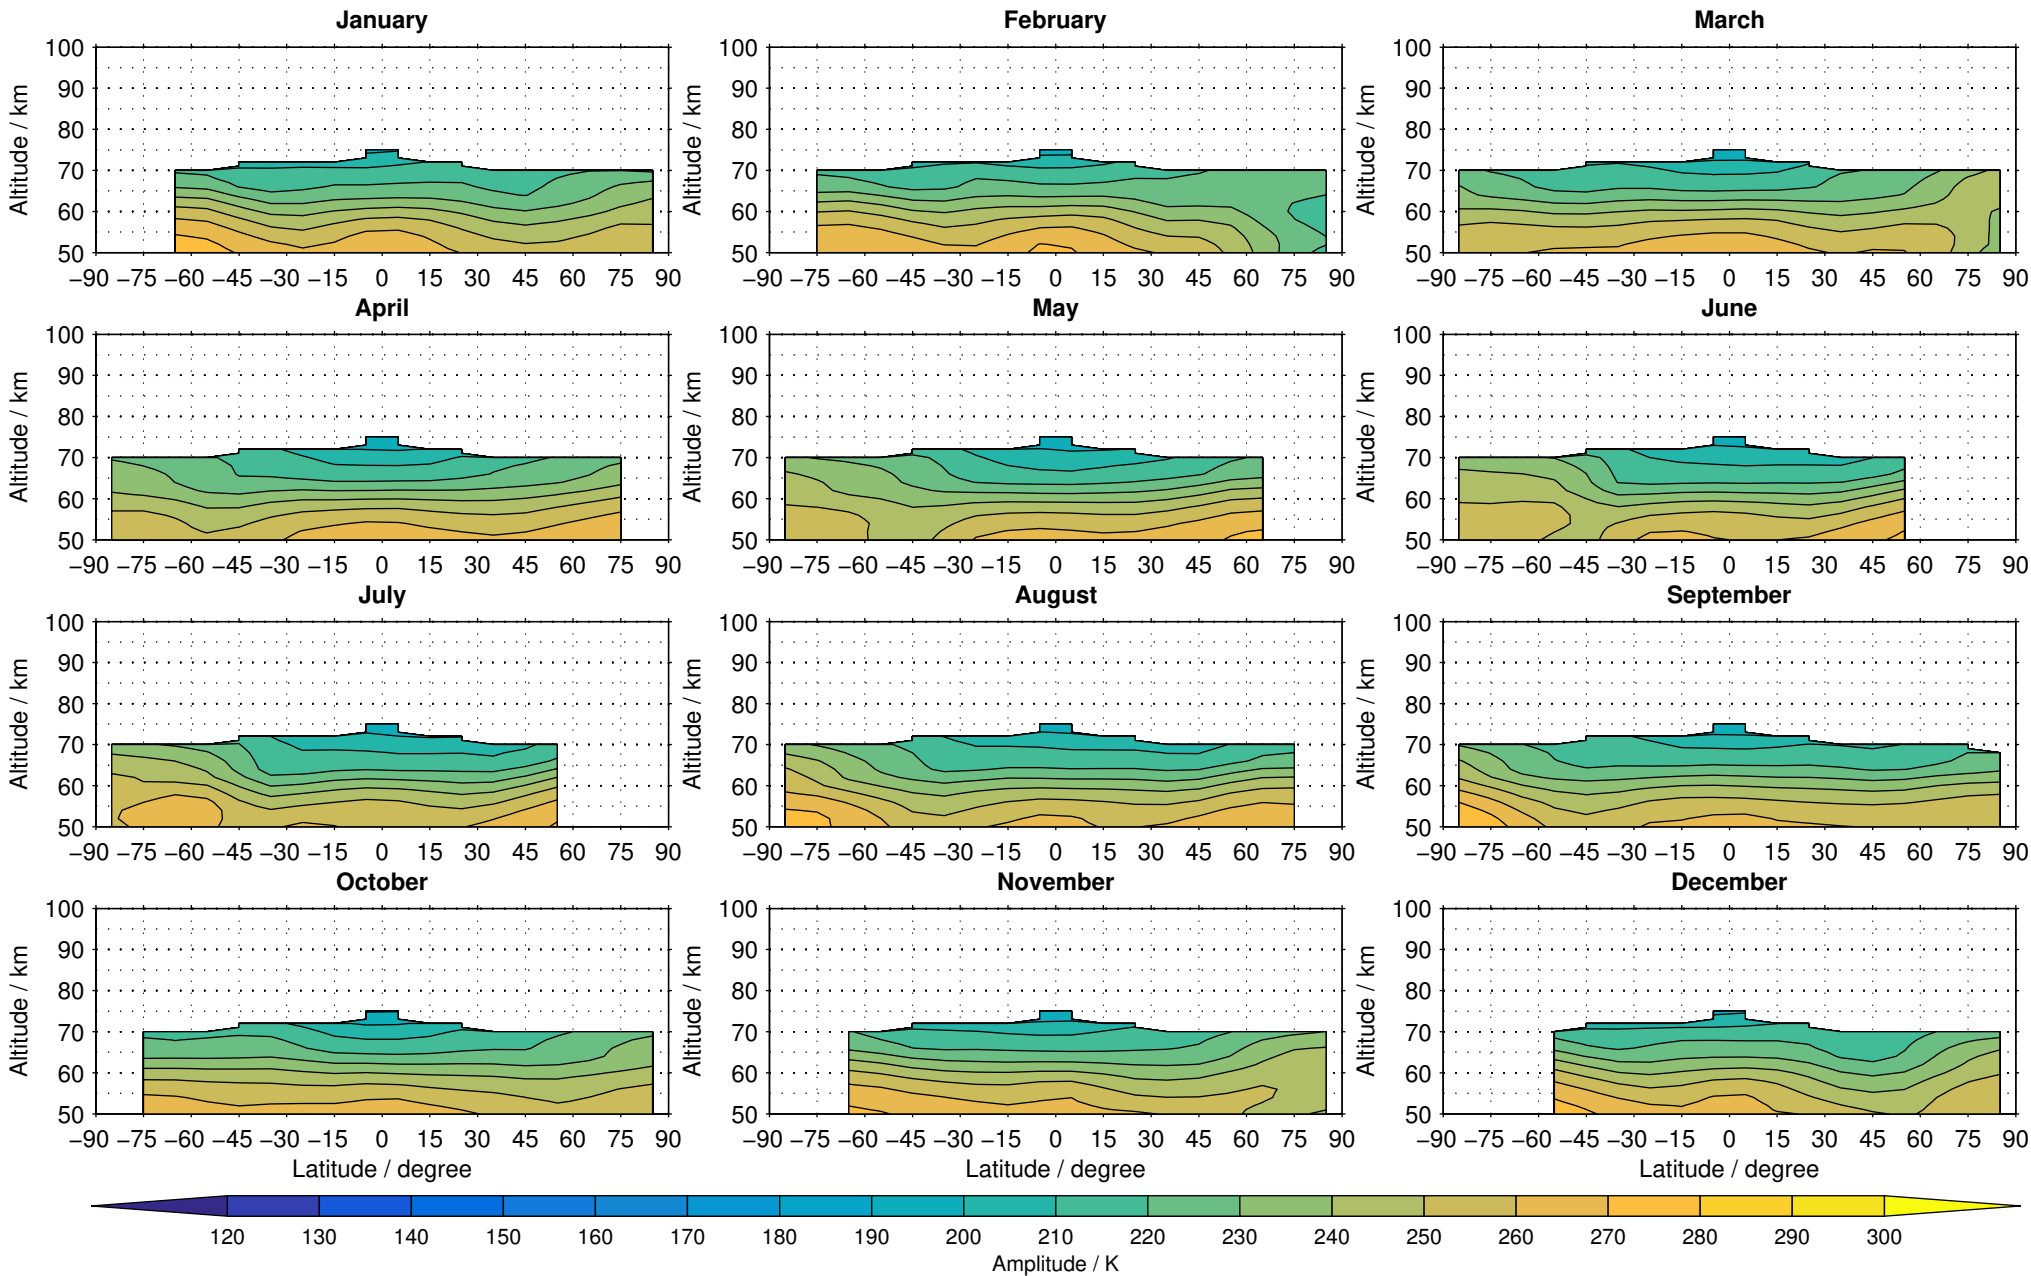

Creation Time:
16-03-2017
08:15:48 LT

Envisat/MIPAS (IMKIAA) V5R v220/221 NOM nighttime temperature distribution for 2007

Creation Time:
16-03-2017
08:15:49 LT

Envisat/MIPAS (IMKIAA) V5R v220/221 NOM nighttime temperature distribution for 2008

Creation Time:
16-03-2017
08:15:49 LT

Envisat/MIPAS (IMKIAA) V5R v220/221 NOM nighttime temperature distribution for 2009

Creation Time:
16-03-2017
08:15:50 LT

Envisat/MIPAS (IMKIAA) V5R v220/221 NOM nighttime temperature distribution for 2010