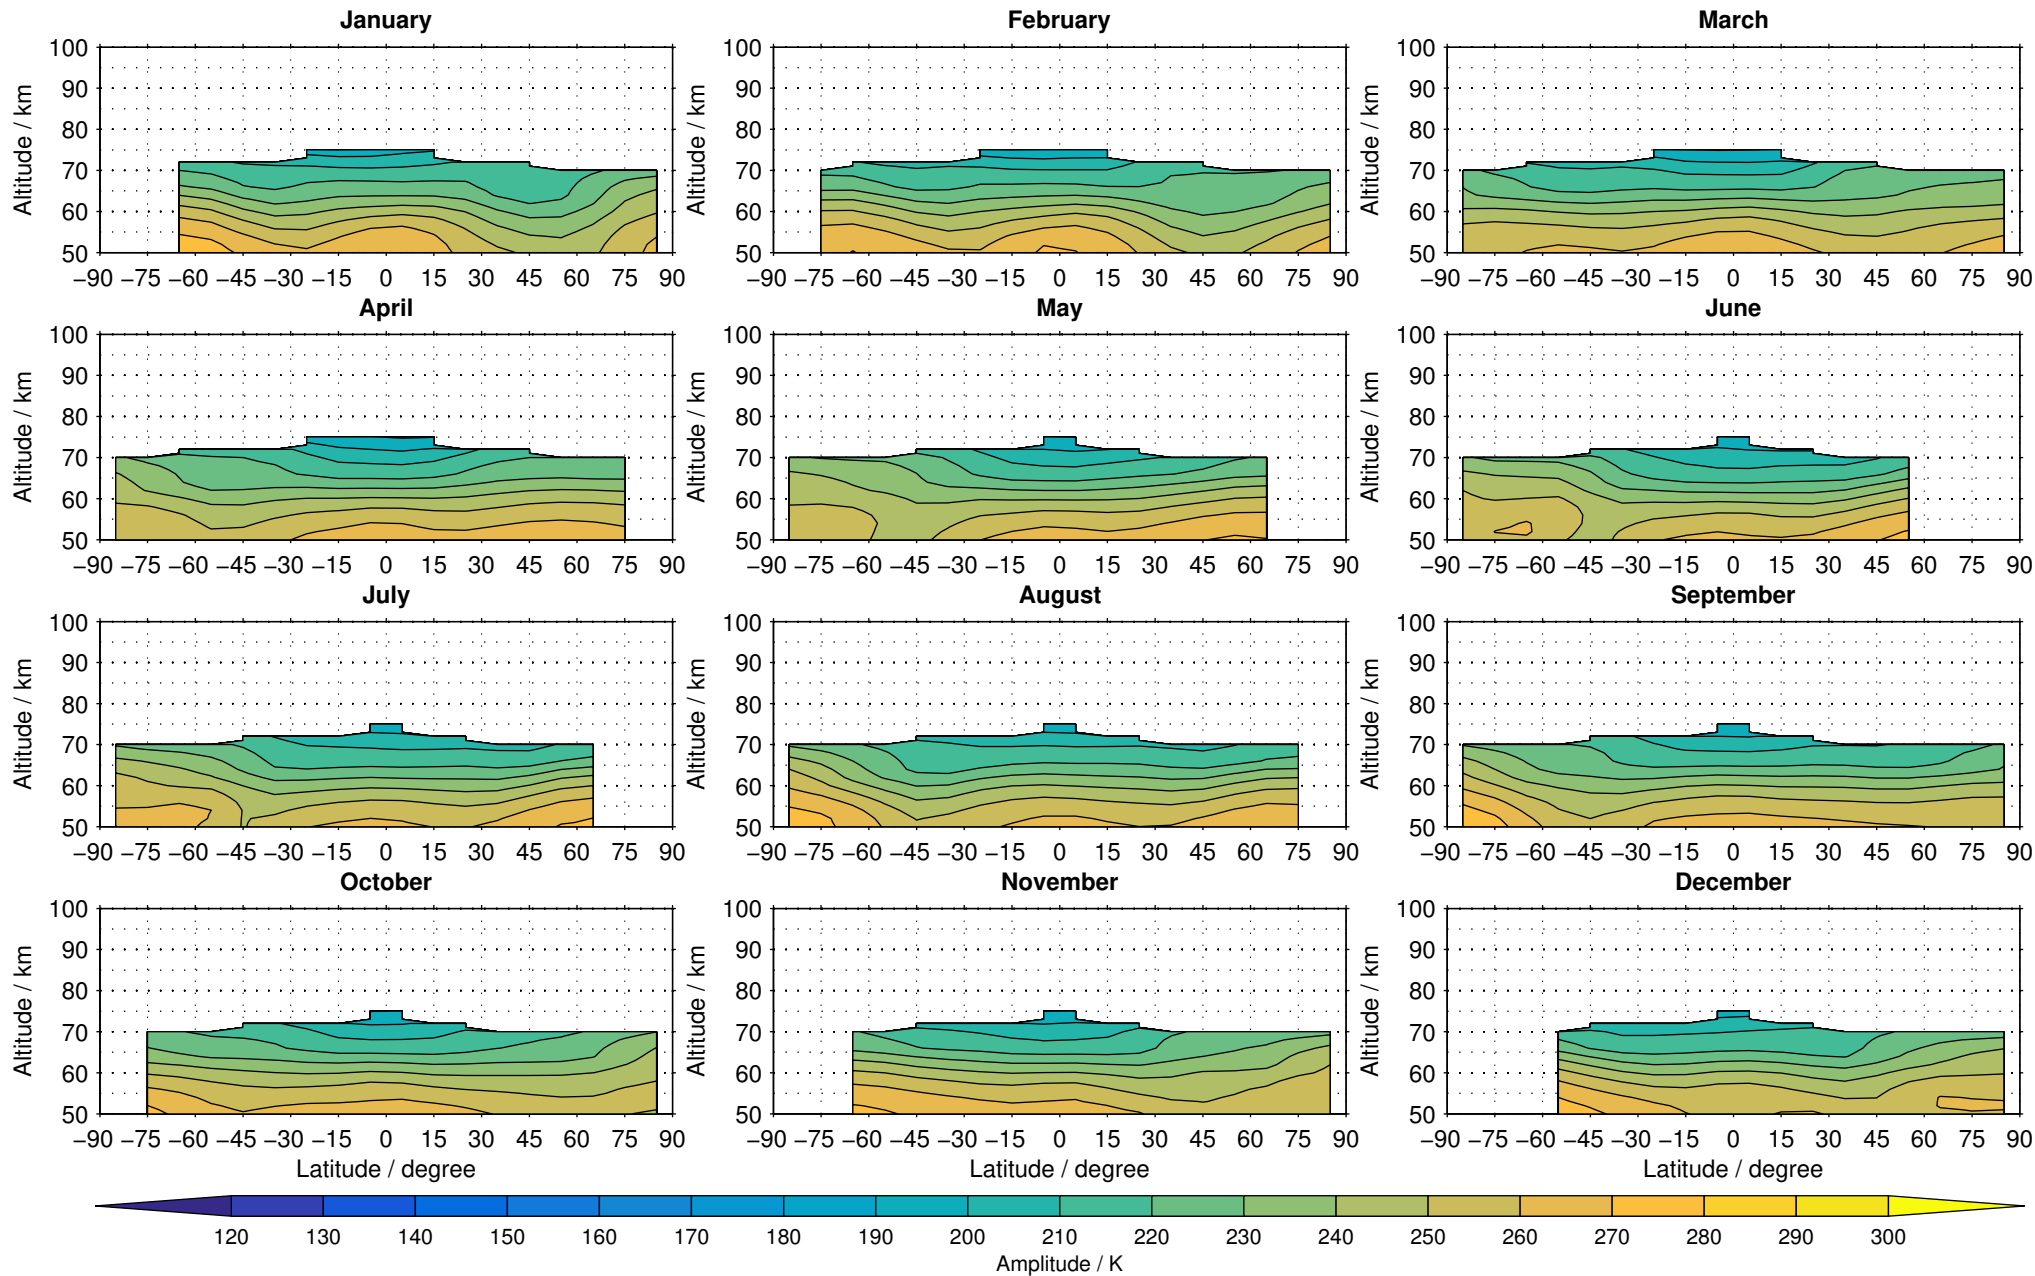

Creation Time:
16-03-2017
08:15:48 LT

Envisat/MIPAS (IMKIAA) V5R v220/221 NOM nighttime temperature distribution for 2007

Creation Time:
16-03-2017
08:15:49 LT

Envisat/MIPAS (IMKIAA) V5R v220/221 NOM nighttime temperature distribution for 2008

Creation Time:
16-03-2017
08:15:49 LT

Envisat/MIPAS (IMKIAA) V5R v220/221 NOM nighttime temperature distribution for 2009

Creation Time:
16-03-2017
08:15:50 LT

Envisat/MIPAS (IMKIAA) V5R v220/221 NOM nighttime temperature distribution for 2010

Creation Time:
16-03-2017
08:15:51 LT

Envisat/MIPAS (IMKIAA) V5R v220/221 NOM nighttime temperature distribution for 2011

Creation Time:
16-03-2017
08:15:52 LT

Envisat/MIPAS (IMKIAA) V5R v220/221 NOM nighttime temperature distribution for 2012