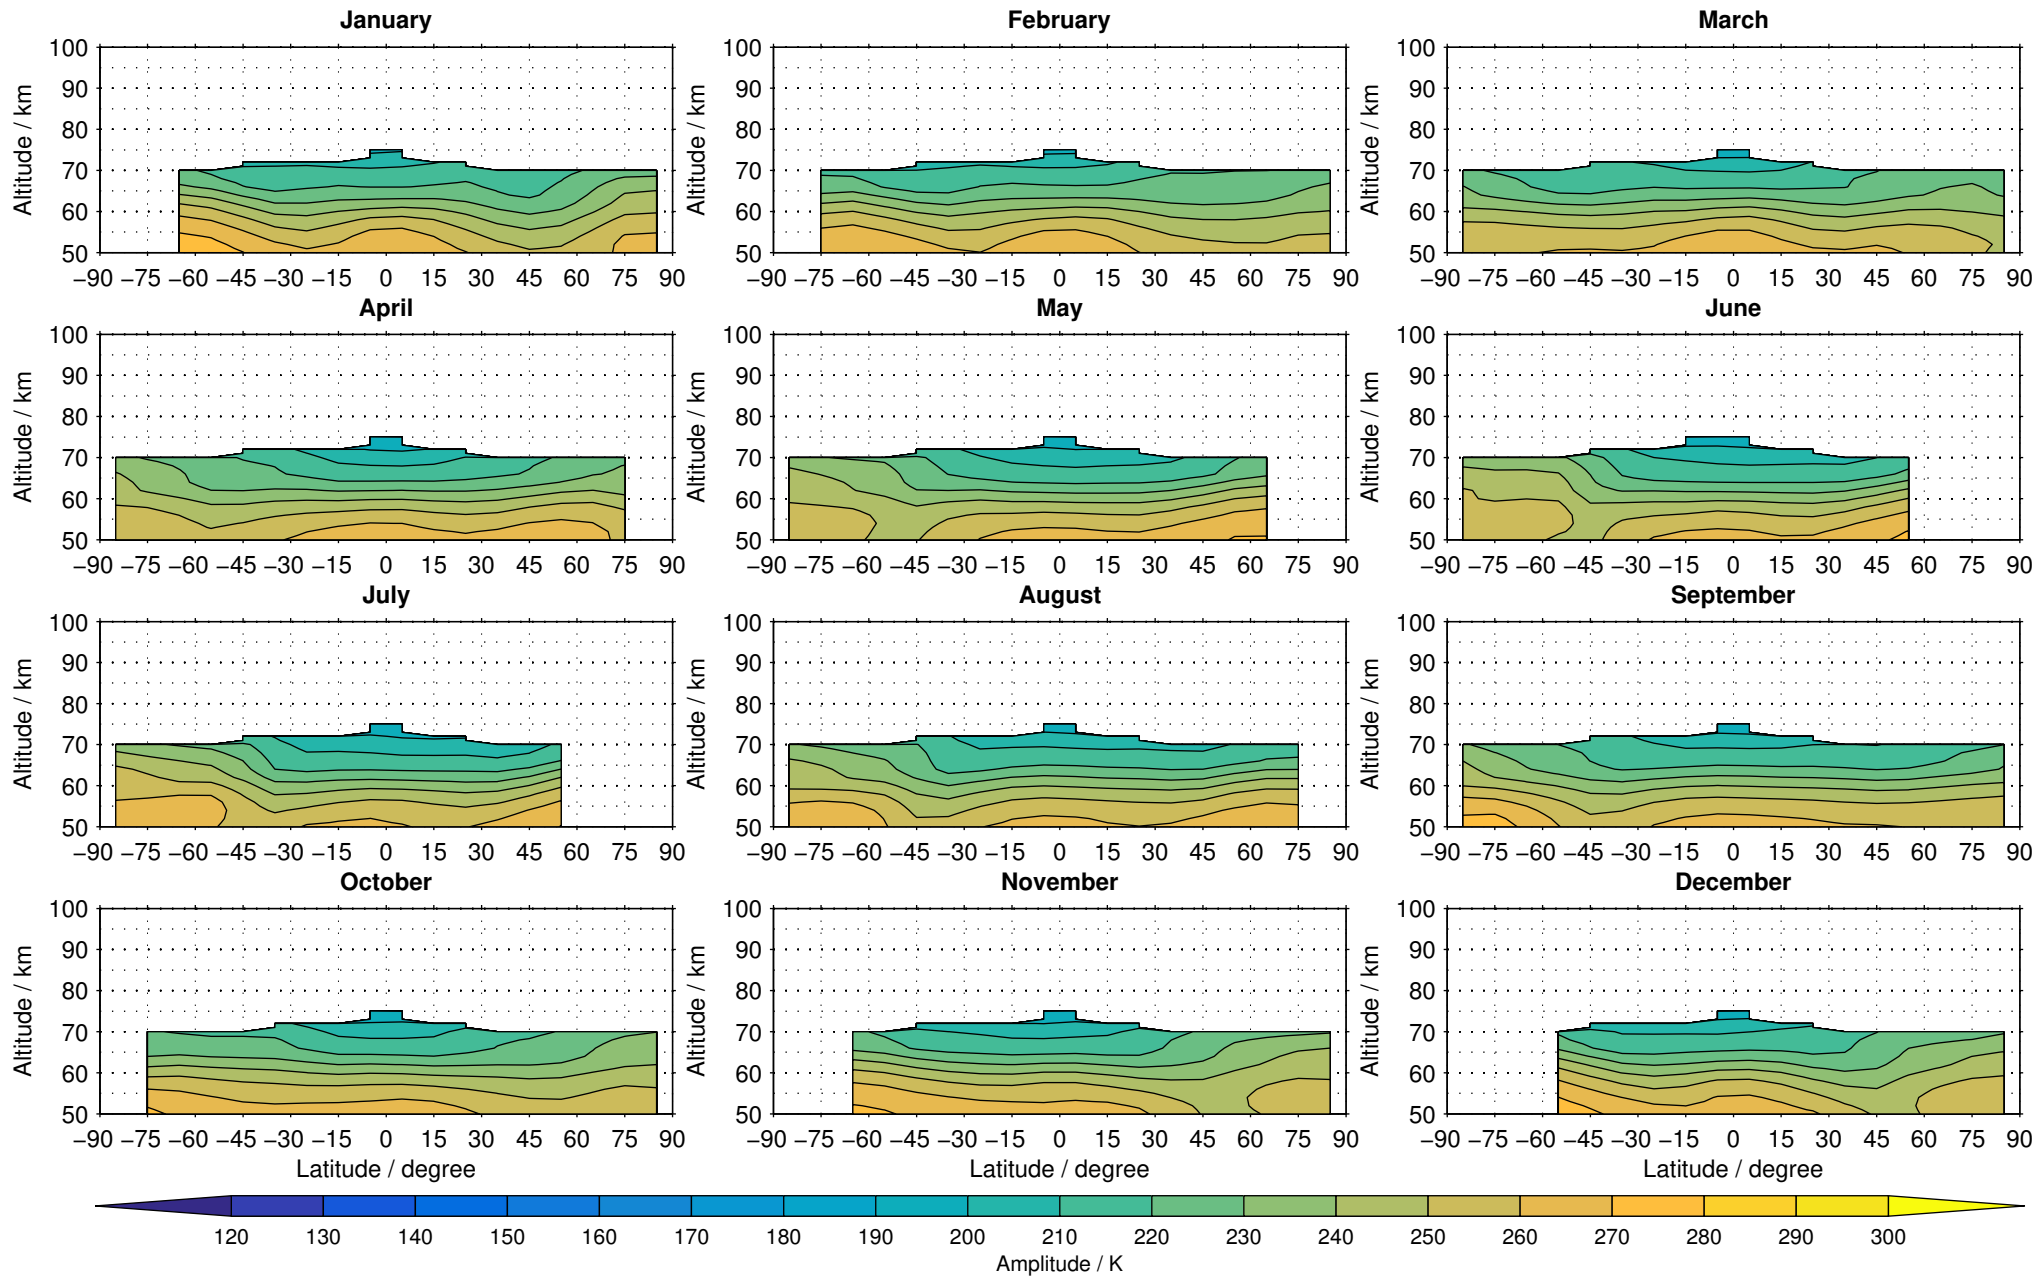

Creation Time:
16-03-2017
08:15:48 LT

Envisat/MIPAS (IMKIAA) V5R v220/221 NOM nighttime temperature distribution for 2007

Creation Time:
16-03-2017
08:15:49 LT

Envisat/MIPAS (IMKIAA) V5R v220/221 NOM nighttime temperature distribution for 2008

Creation Time:
16-03-2017
08:15:49 LT

Envisat/MIPAS (IMKIAA) V5R v220/221 NOM nighttime temperature distribution for 2009

Creation Time:
16-03-2017
08:15:50 LT

Envisat/MIPAS (IMKIAA) V5R v220/221 NOM nighttime temperature distribution for 2010