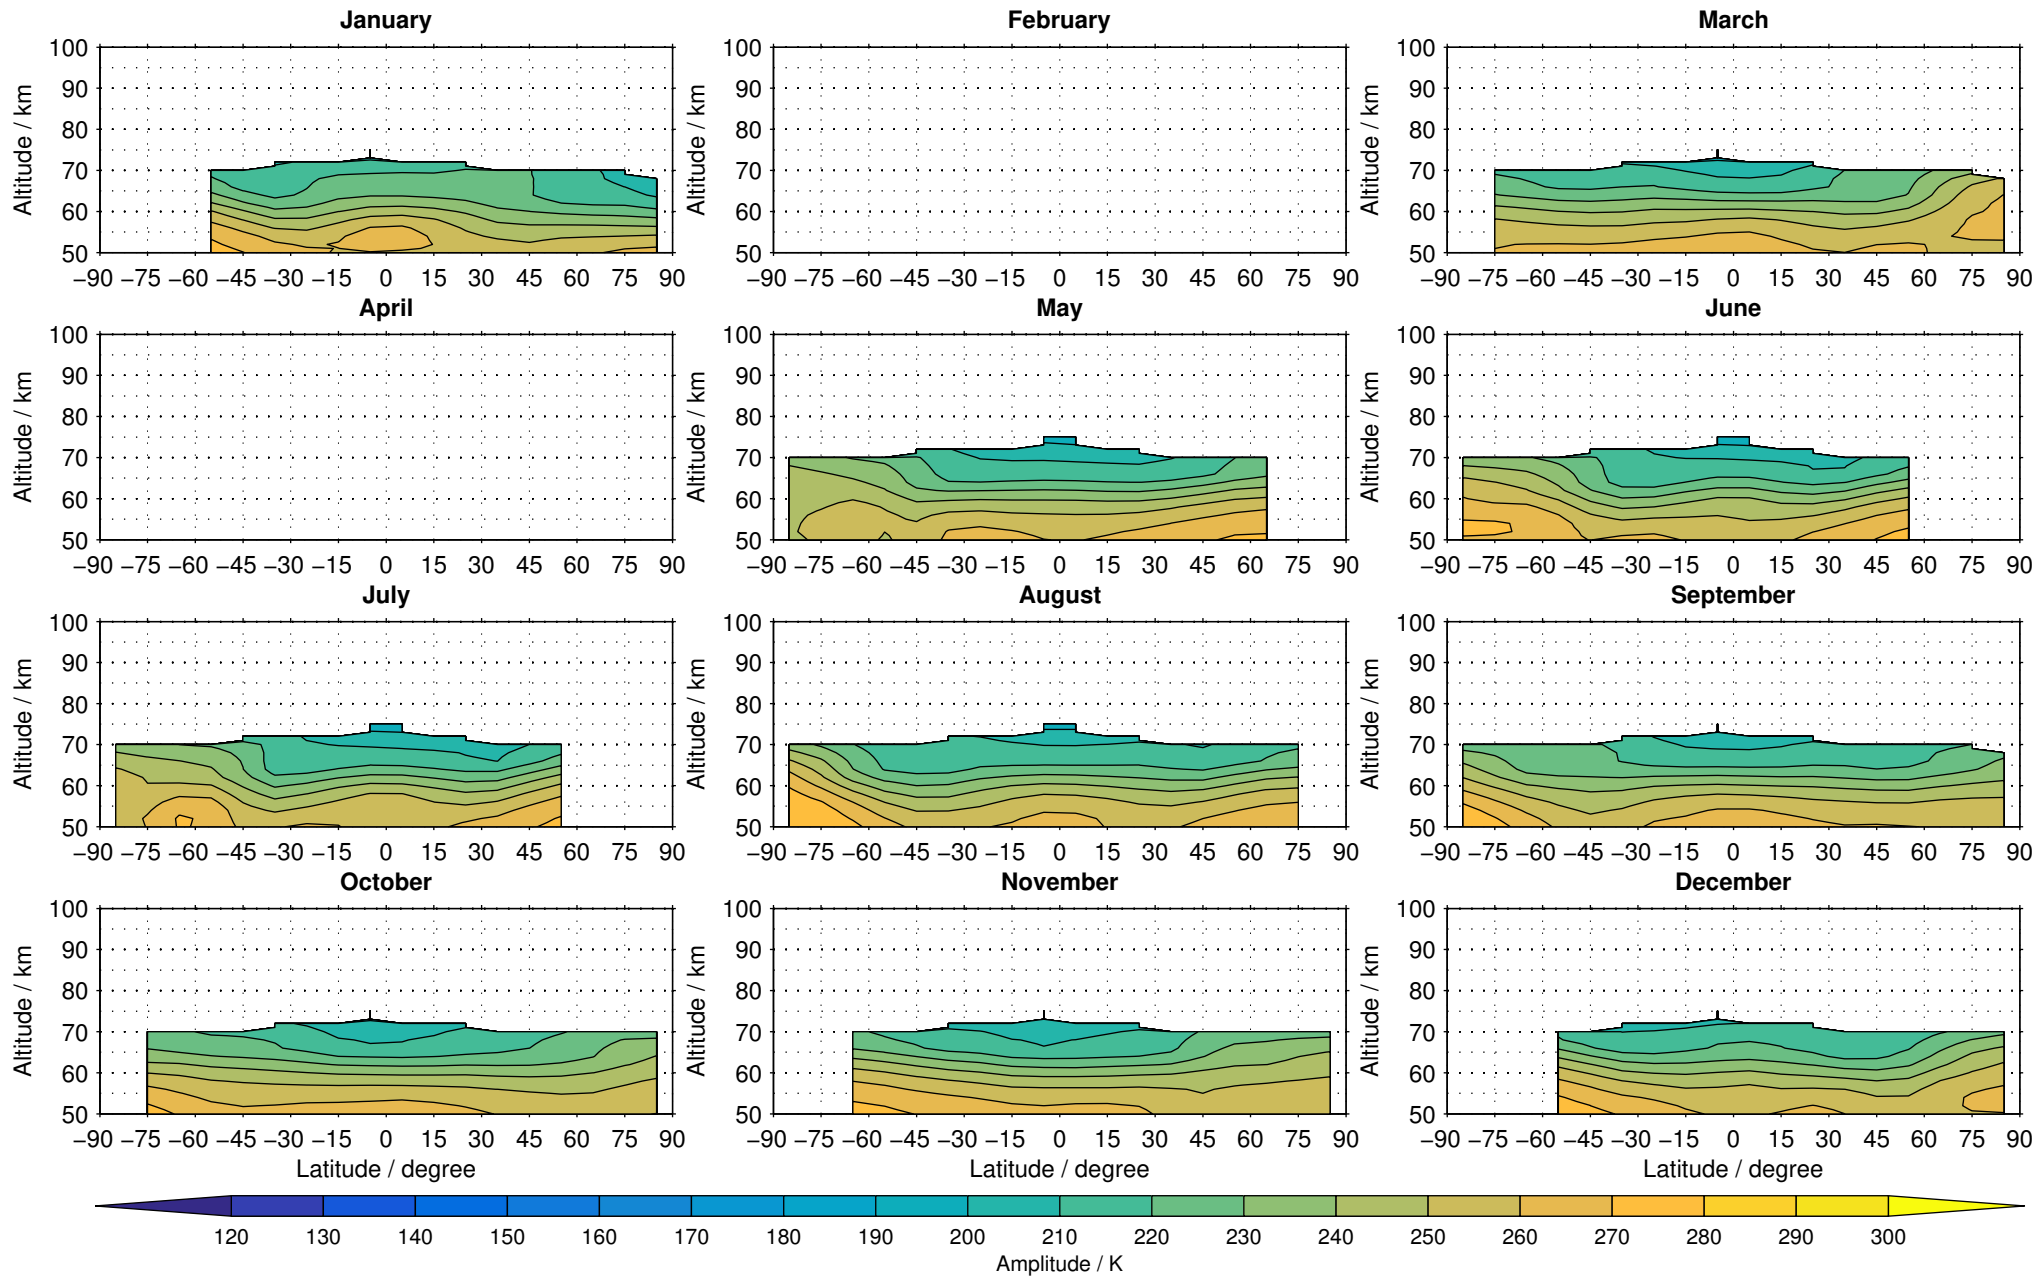

Envisat/MIPAS (IMKIAA) V5R v220/221 NOM nighttime temperature distribution for 2005

Creation Time:
16-03-2017
08:15:47 LT

Envisat/MIPAS (IMKIAA) V5R v220/221 NOM nighttime temperature distribution for 2006

Creation Time:
16-03-2017
08:15:48 LT

Envisat/MIPAS (IMKIAA) V5R v220/221 NOM nighttime temperature distribution for 2007

Creation Time:
16-03-2017
08:15:49 LT

Envisat/MIPAS (IMKIAA) V5R v220/221 NOM nighttime temperature distribution for 2008

Creation Time:
16-03-2017
08:15:49 LT

Envisat/MIPAS (IMKIAA) V5R v220/221 NOM nighttime temperature distribution for 2009

Creation Time:
16-03-2017
08:15:50 LT

Envisat/MIPAS (IMKIAA) V5R v220/221 NOM nighttime temperature distribution for 2010