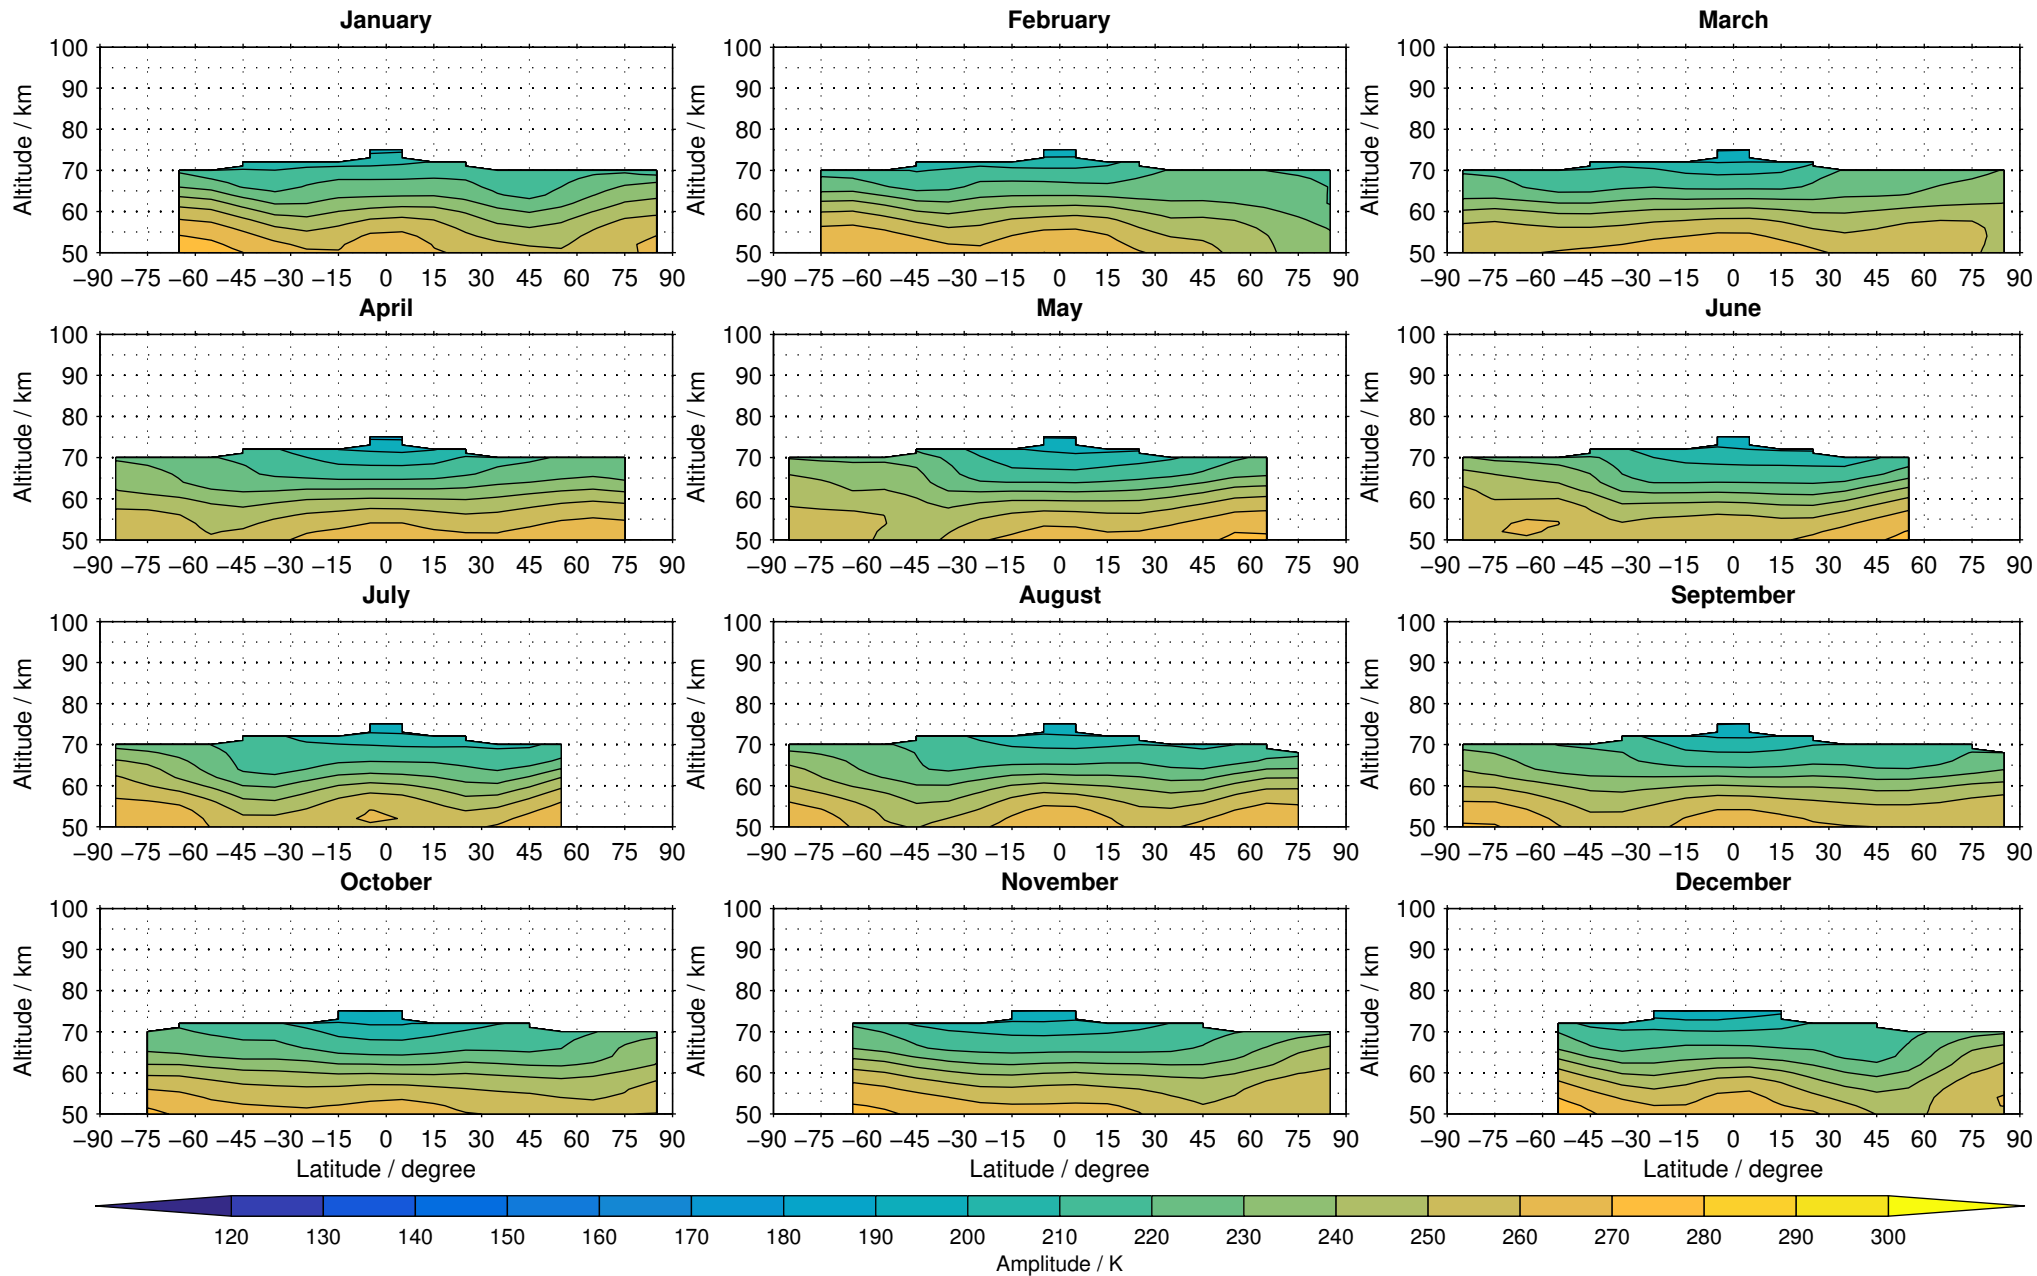

Creation Time:
16-03-2017
08:15:48 LT

Envisat/MIPAS (IMKIAA) V5R v220/221 NOM nighttime temperature distribution for 2007

Creation Time:
16-03-2017
08:15:49 LT

Envisat/MIPAS (IMKIAA) V5R v220/221 NOM nighttime temperature distribution for 2008

Creation Time:
16-03-2017
08:15:49 LT

Envisat/MIPAS (IMKIAA) V5R v220/221 NOM nighttime temperature distribution for 2009

Creation Time:
16-03-2017
08:15:50 LT

Envisat/MIPAS (IMKIAA) V5R v220/221 NOM nighttime temperature distribution for 2010

Creation Time:
16-03-2017
08:15:51 LT

Envisat/MIPAS (IMKIAA) V5R v220/221 NOM nighttime temperature distribution for 2011

Creation Time:
16-03-2017
08:15:52 LT

Envisat/MIPAS (IMKIAA) V5R v220/221 NOM nighttime temperature distribution for 2012