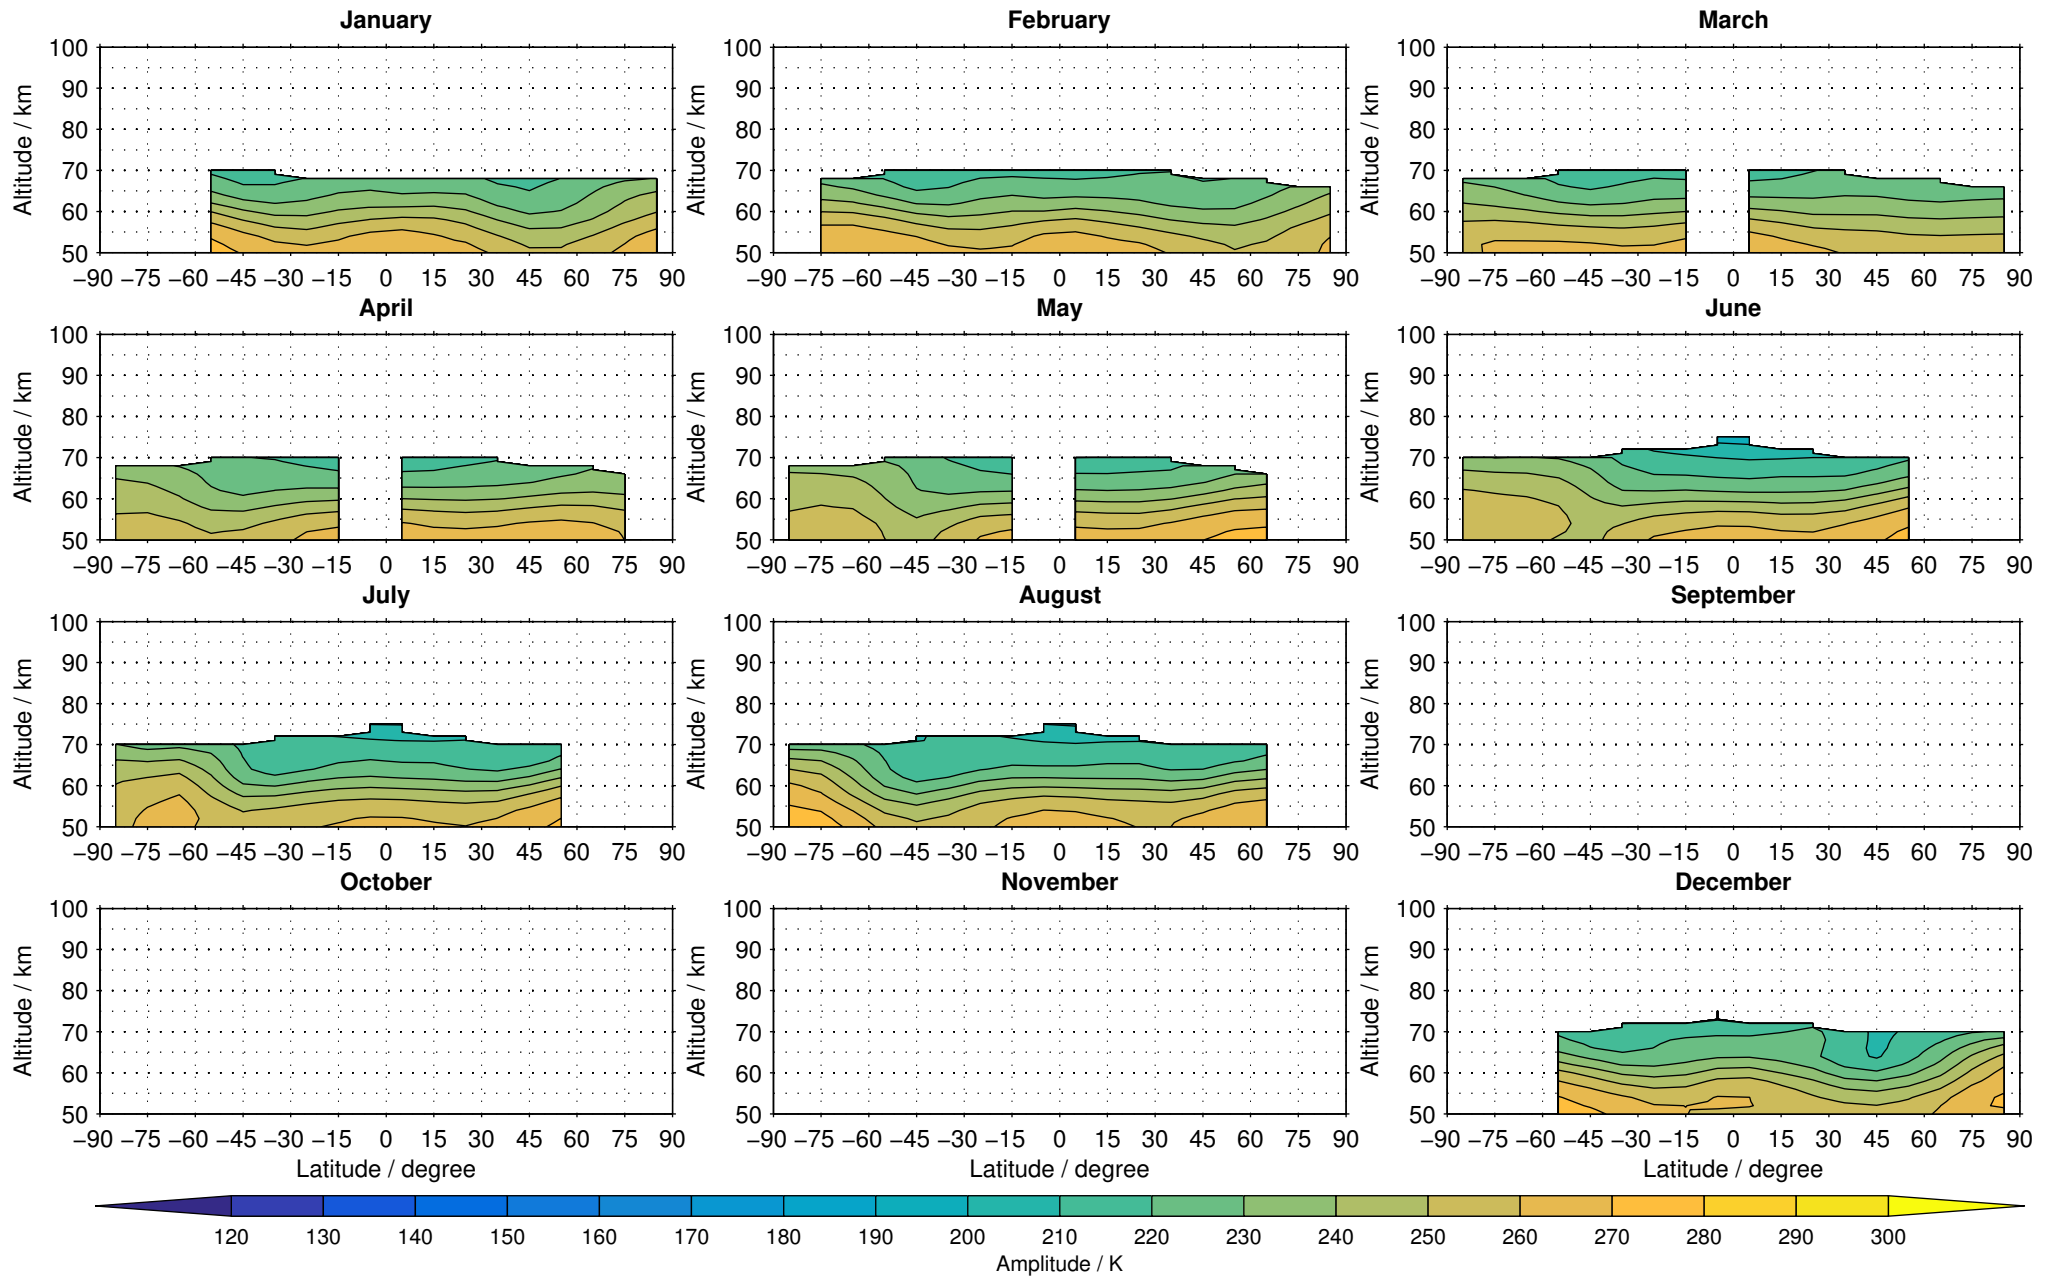

Envisat/MIPAS (IMKIAA) V5R v220/221 NOM nighttime temperature distribution for 2005

Creation Time:
16-03-2017
08:15:47 LT

Envisat/MIPAS (IMKIAA) V5R v220/221 NOM nighttime temperature distribution for 2006

Creation Time:
16-03-2017
08:15:48 LT

Envisat/MIPAS (IMKIAA) V5R v220/221 NOM nighttime temperature distribution for 2007

Creation Time:
16-03-2017
08:15:49 LT

Envisat/MIPAS (IMKIAA) V5R v220/221 NOM nighttime temperature distribution for 2008

Creation Time:
16-03-2017
08:15:49 LT

Envisat/MIPAS (IMKIAA) V5R v220/221 NOM nighttime temperature distribution for 2009

Creation Time:
16-03-2017
08:15:50 LT

Envisat/MIPAS (IMKIAA) V5R v220/221 NOM nighttime temperature distribution for 2010