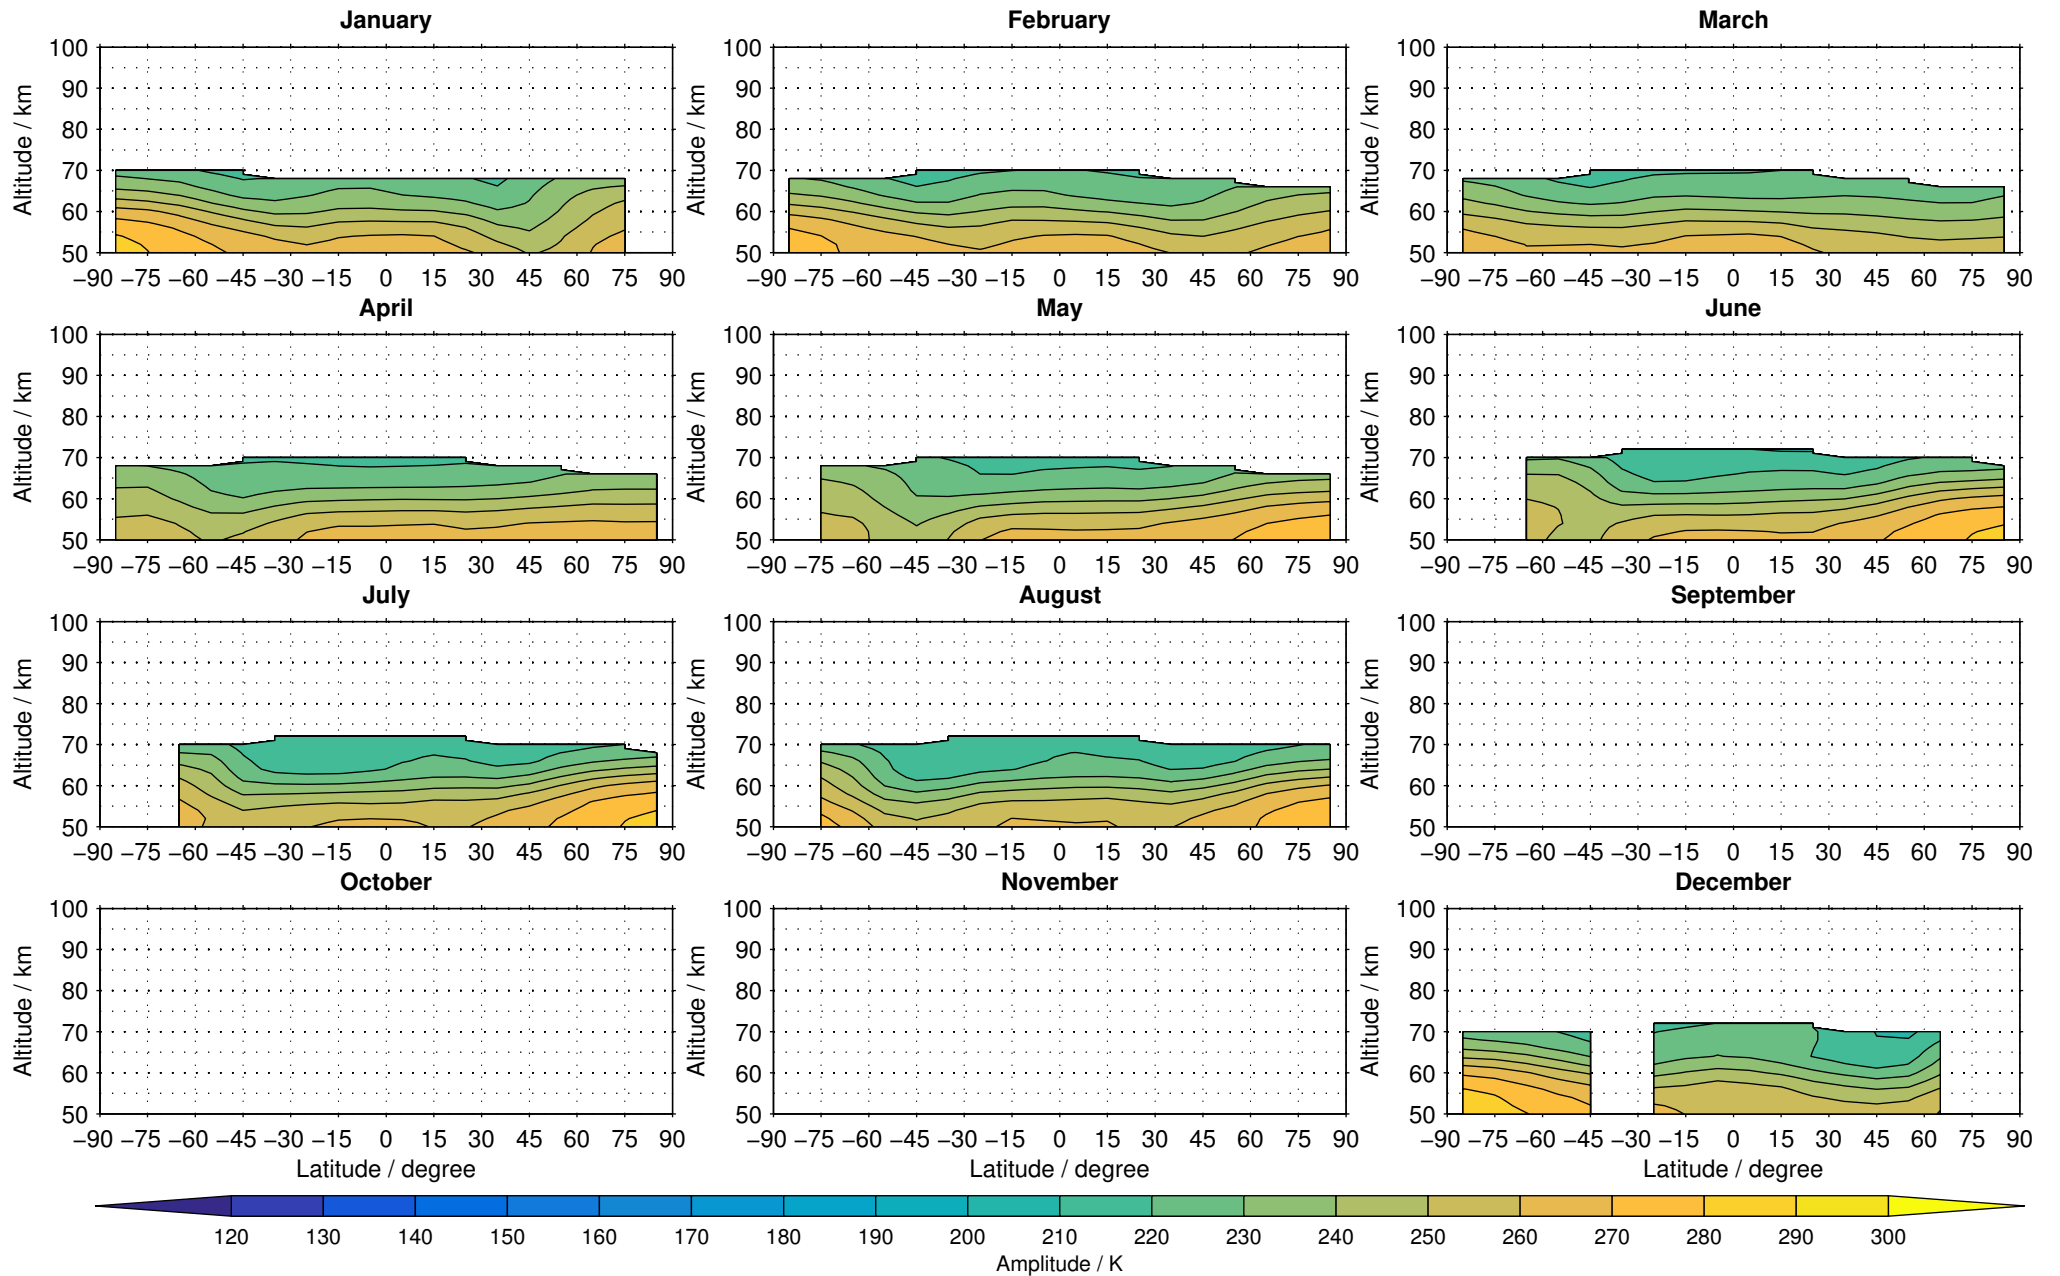

Envisat/MIPAS (IMKIAA) V5R v220/221 NOM daytime temperature distribution for 2005

Creation Time:
16-03-2017
08:15:38 LT

Envisat/MIPAS (IMKIAA) V5R v220/221 NOM daytime temperature distribution for 2006

Creation Time:
16-03-2017
08:15:38 LT

Envisat/MIPAS (IMKIAA) V5R v220/221 NOM daytime temperature distribution for 2007

Creation Time:
16-03-2017
08:15:39 LT

Envisat/MIPAS (IMKIAA) V5R v220/221 NOM daytime temperature distribution for 2008

Creation Time:
16-03-2017
08:15:40 LT

Envisat/MIPAS (IMKIAA) V5R v220/221 NOM daytime temperature distribution for 2009

Creation Time:
16-03-2017
08:15:41 LT

Envisat/MIPAS (IMKIAA) V5R v220/221 NOM daytime temperature distribution for 2010

Creation Time:
16-03-2017
08:15:42 LT