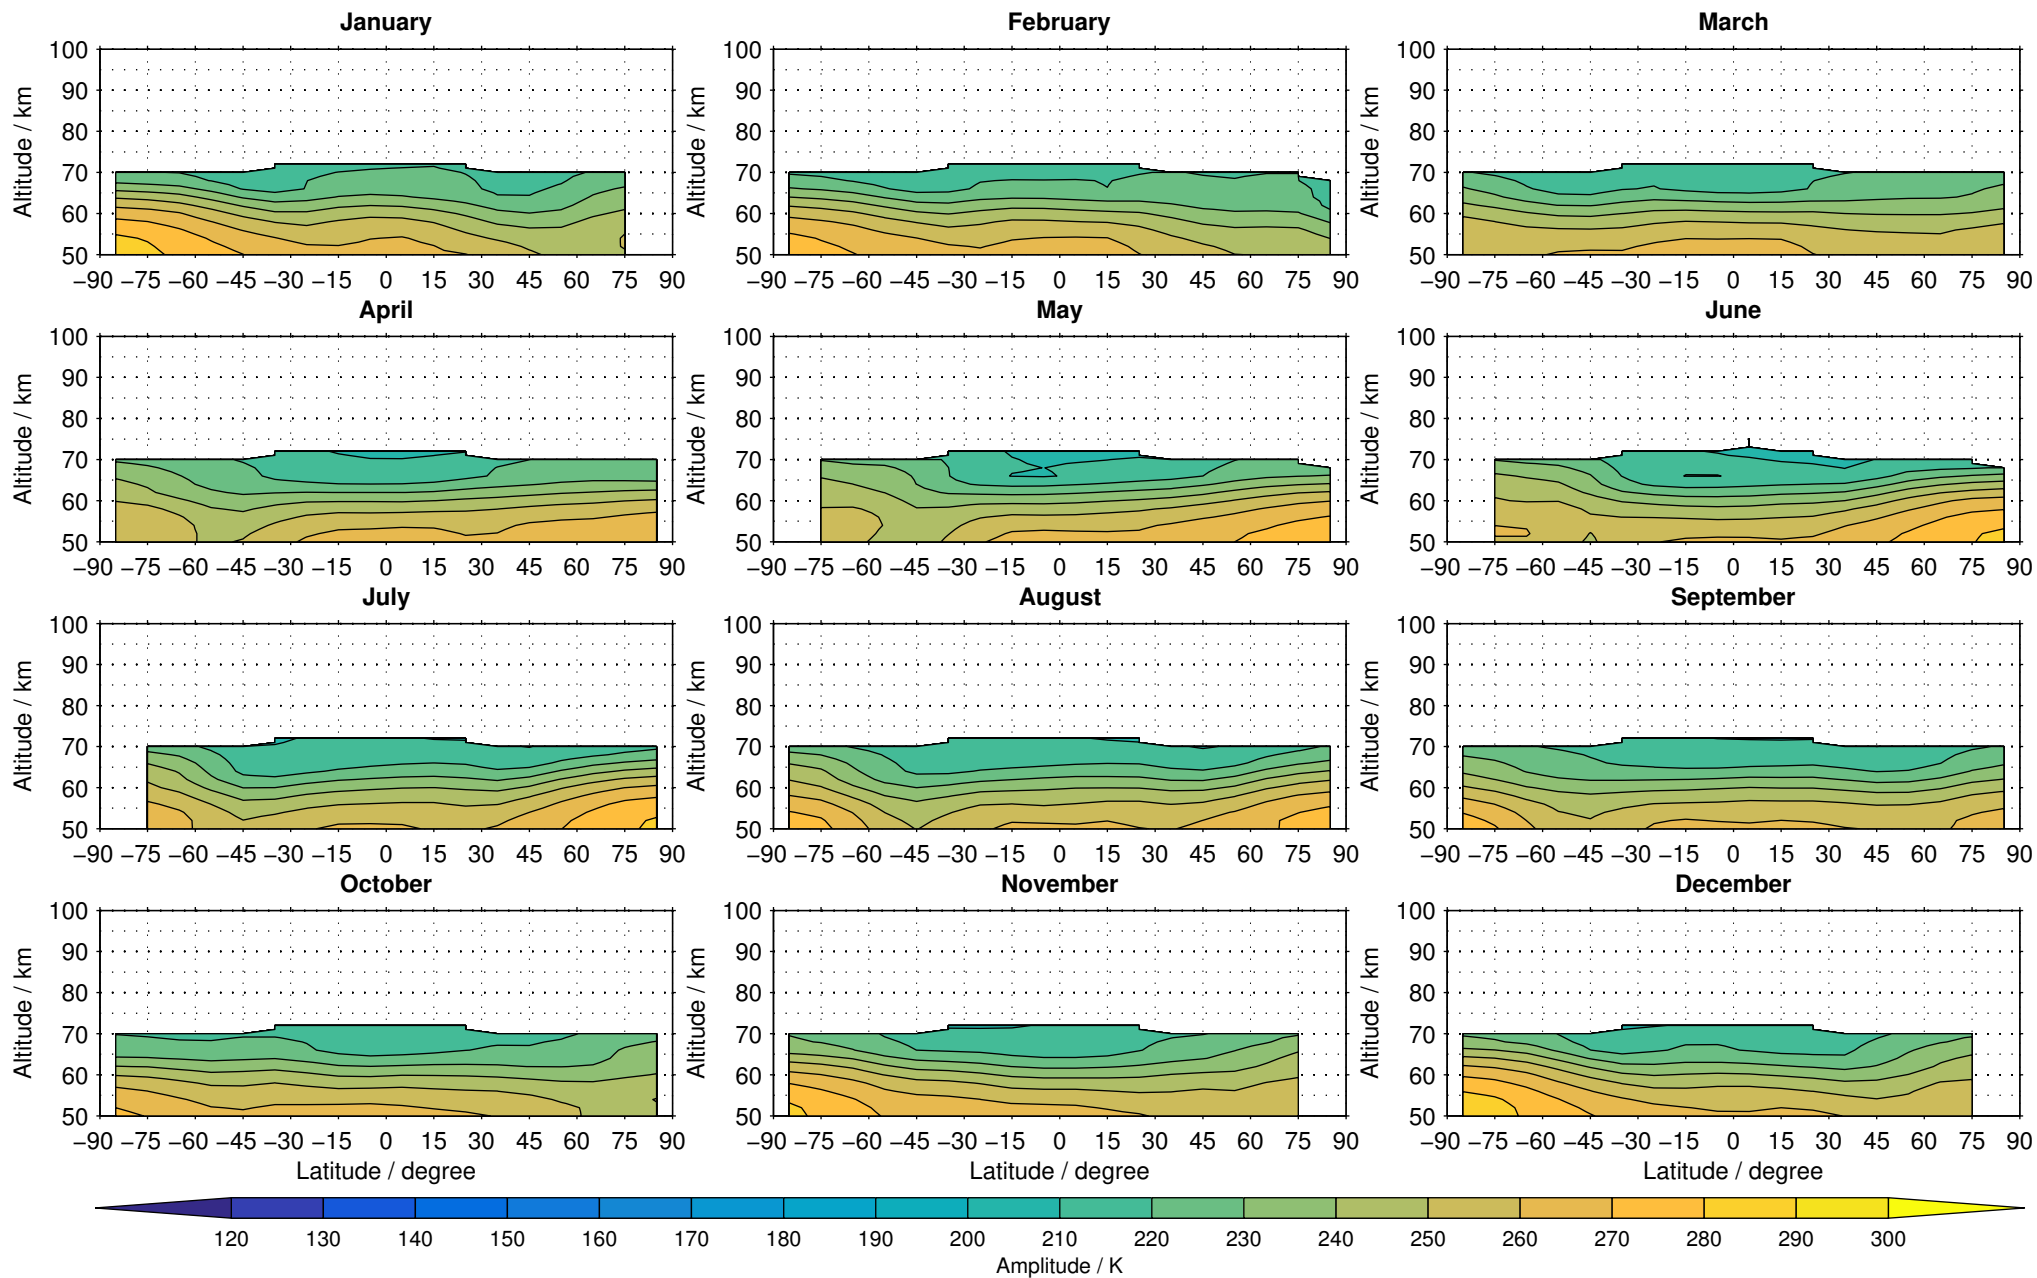

Envisat/MIPAS (IMKIAA) V5R v220/221 NOM daytime temperature distribution for 2005

Creation Time:
16-03-2017
08:15:38 LT

Envisat/MIPAS (IMKIAA) V5R v220/221 NOM daytime temperature distribution for 2006

Creation Time:
16-03-2017
08:15:38 LT

Envisat/MIPAS (IMKIAA) V5R v220/221 NOM daytime temperature distribution for 2007

Creation Time:
16-03-2017
08:15:39 LT

Envisat/MIPAS (IMKIAA) V5R v220/221 NOM daytime temperature distribution for 2008

Creation Time:
16-03-2017
08:15:40 LT

Envisat/MIPAS (IMKIAA) V5R v220/221 NOM daytime temperature distribution for 2009

Creation Time:
16-03-2017
08:15:41 LT

Envisat/MIPAS (IMKIAA) V5R v220/221 NOM daytime temperature distribution for 2010

Creation Time:
16-03-2017
08:15:42 LT