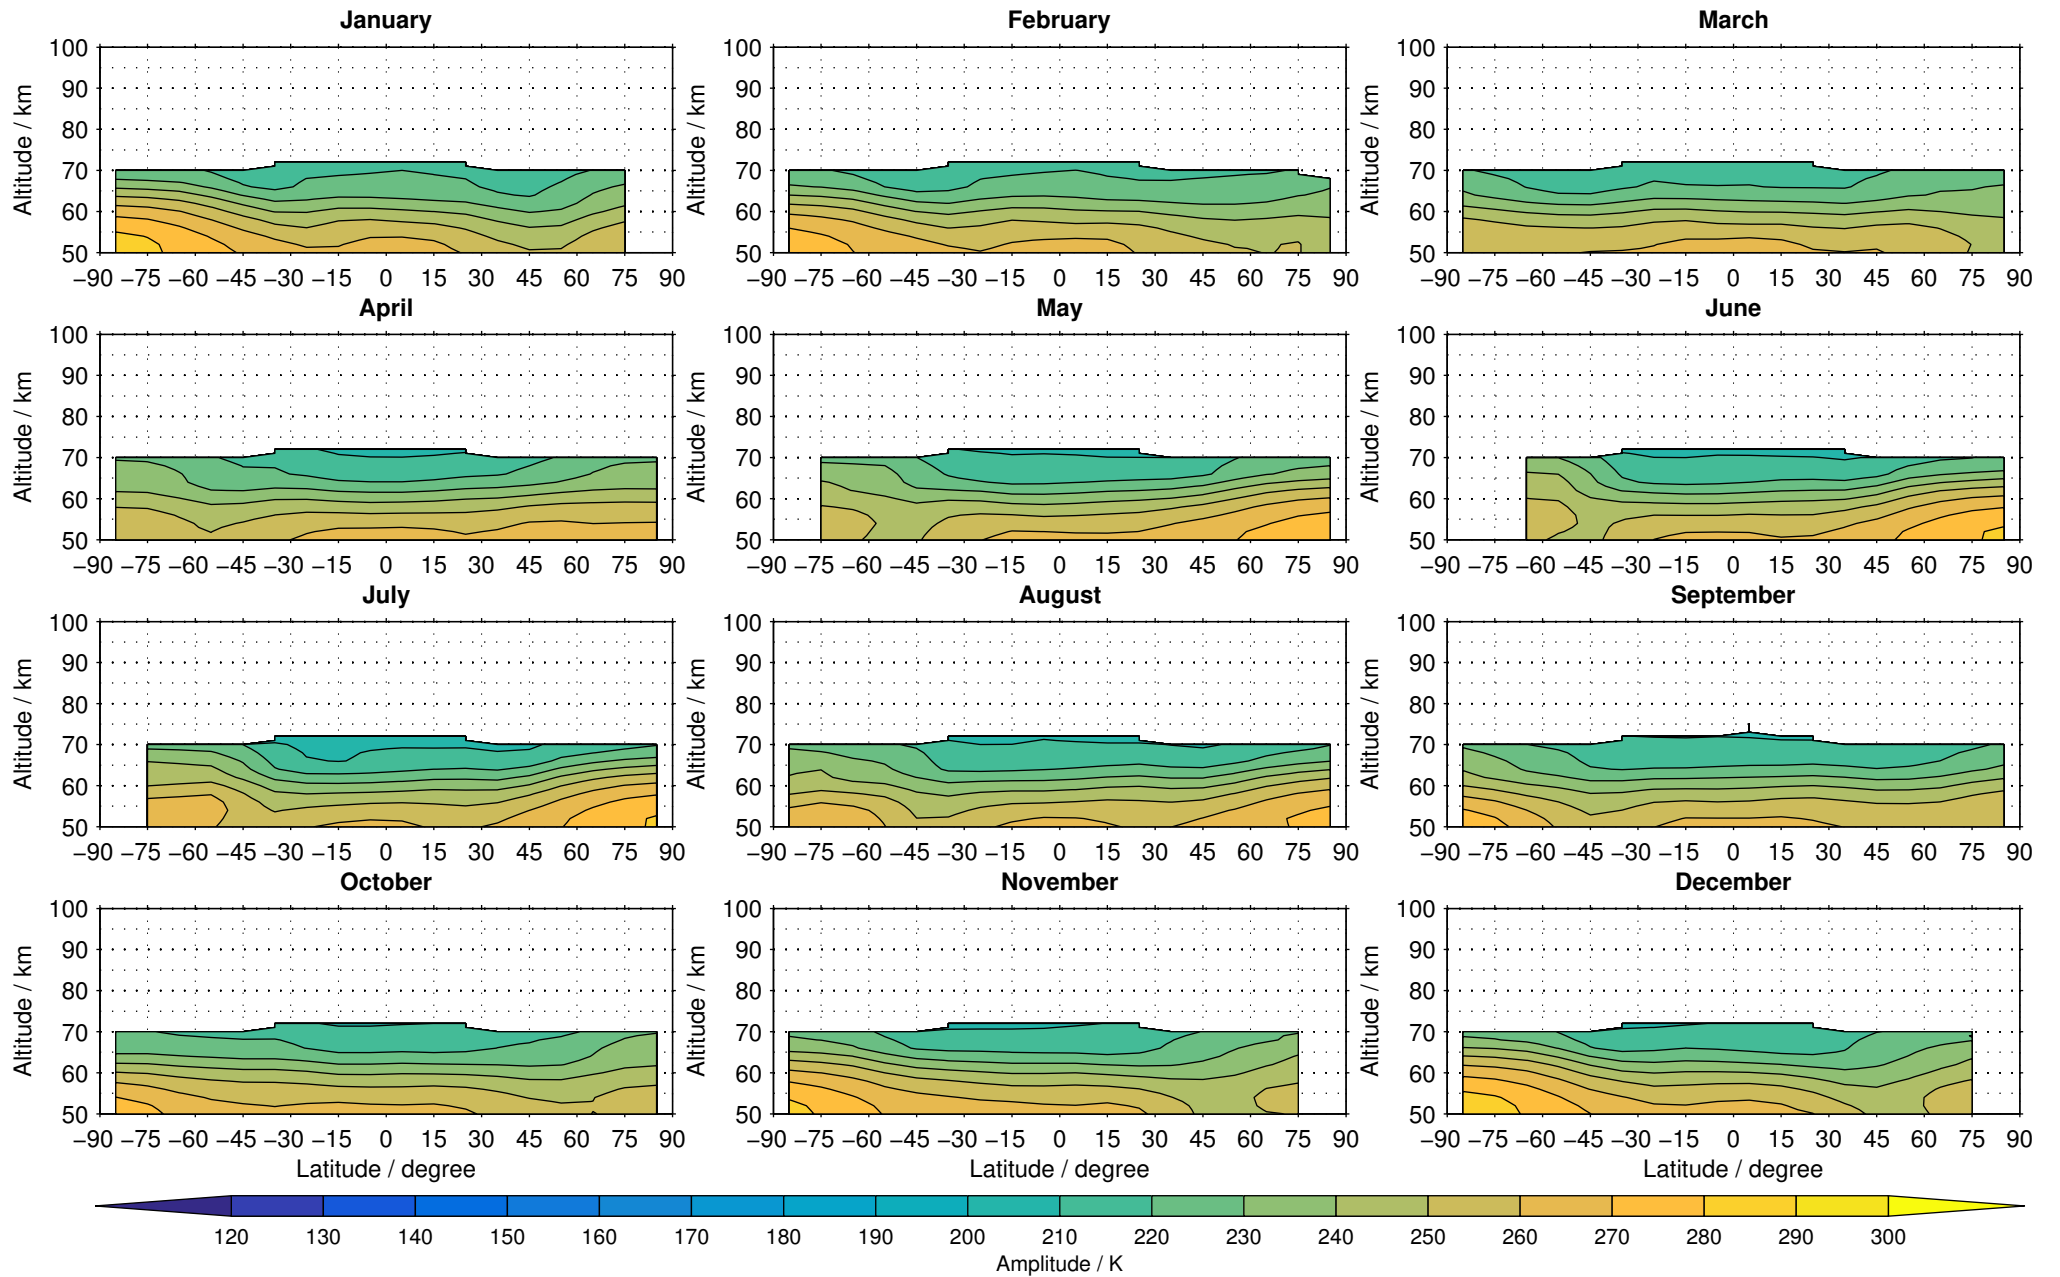

Envisat/MIPAS (IMKIAA) V5R v220/221 NOM daytime temperature distribution for 2005

Creation Time:
16-03-2017
08:15:38 LT

Envisat/MIPAS (IMKIAA) V5R v220/221 NOM daytime temperature distribution for 2006

Creation Time:
16-03-2017
08:15:38 LT

Envisat/MIPAS (IMKIAA) V5R v220/221 NOM daytime temperature distribution for 2007

Creation Time:
16-03-2017
08:15:39 LT

Envisat/MIPAS (IMKIAA) V5R v220/221 NOM daytime temperature distribution for 2008

Creation Time:
16-03-2017
08:15:40 LT

Envisat/MIPAS (IMKIAA) V5R v220/221 NOM daytime temperature distribution for 2009

Creation Time:
16-03-2017
08:15:41 LT

Envisat/MIPAS (IMKIAA) V5R v220/221 NOM daytime temperature distribution for 2010

Creation Time:
16-03-2017
08:15:42 LT