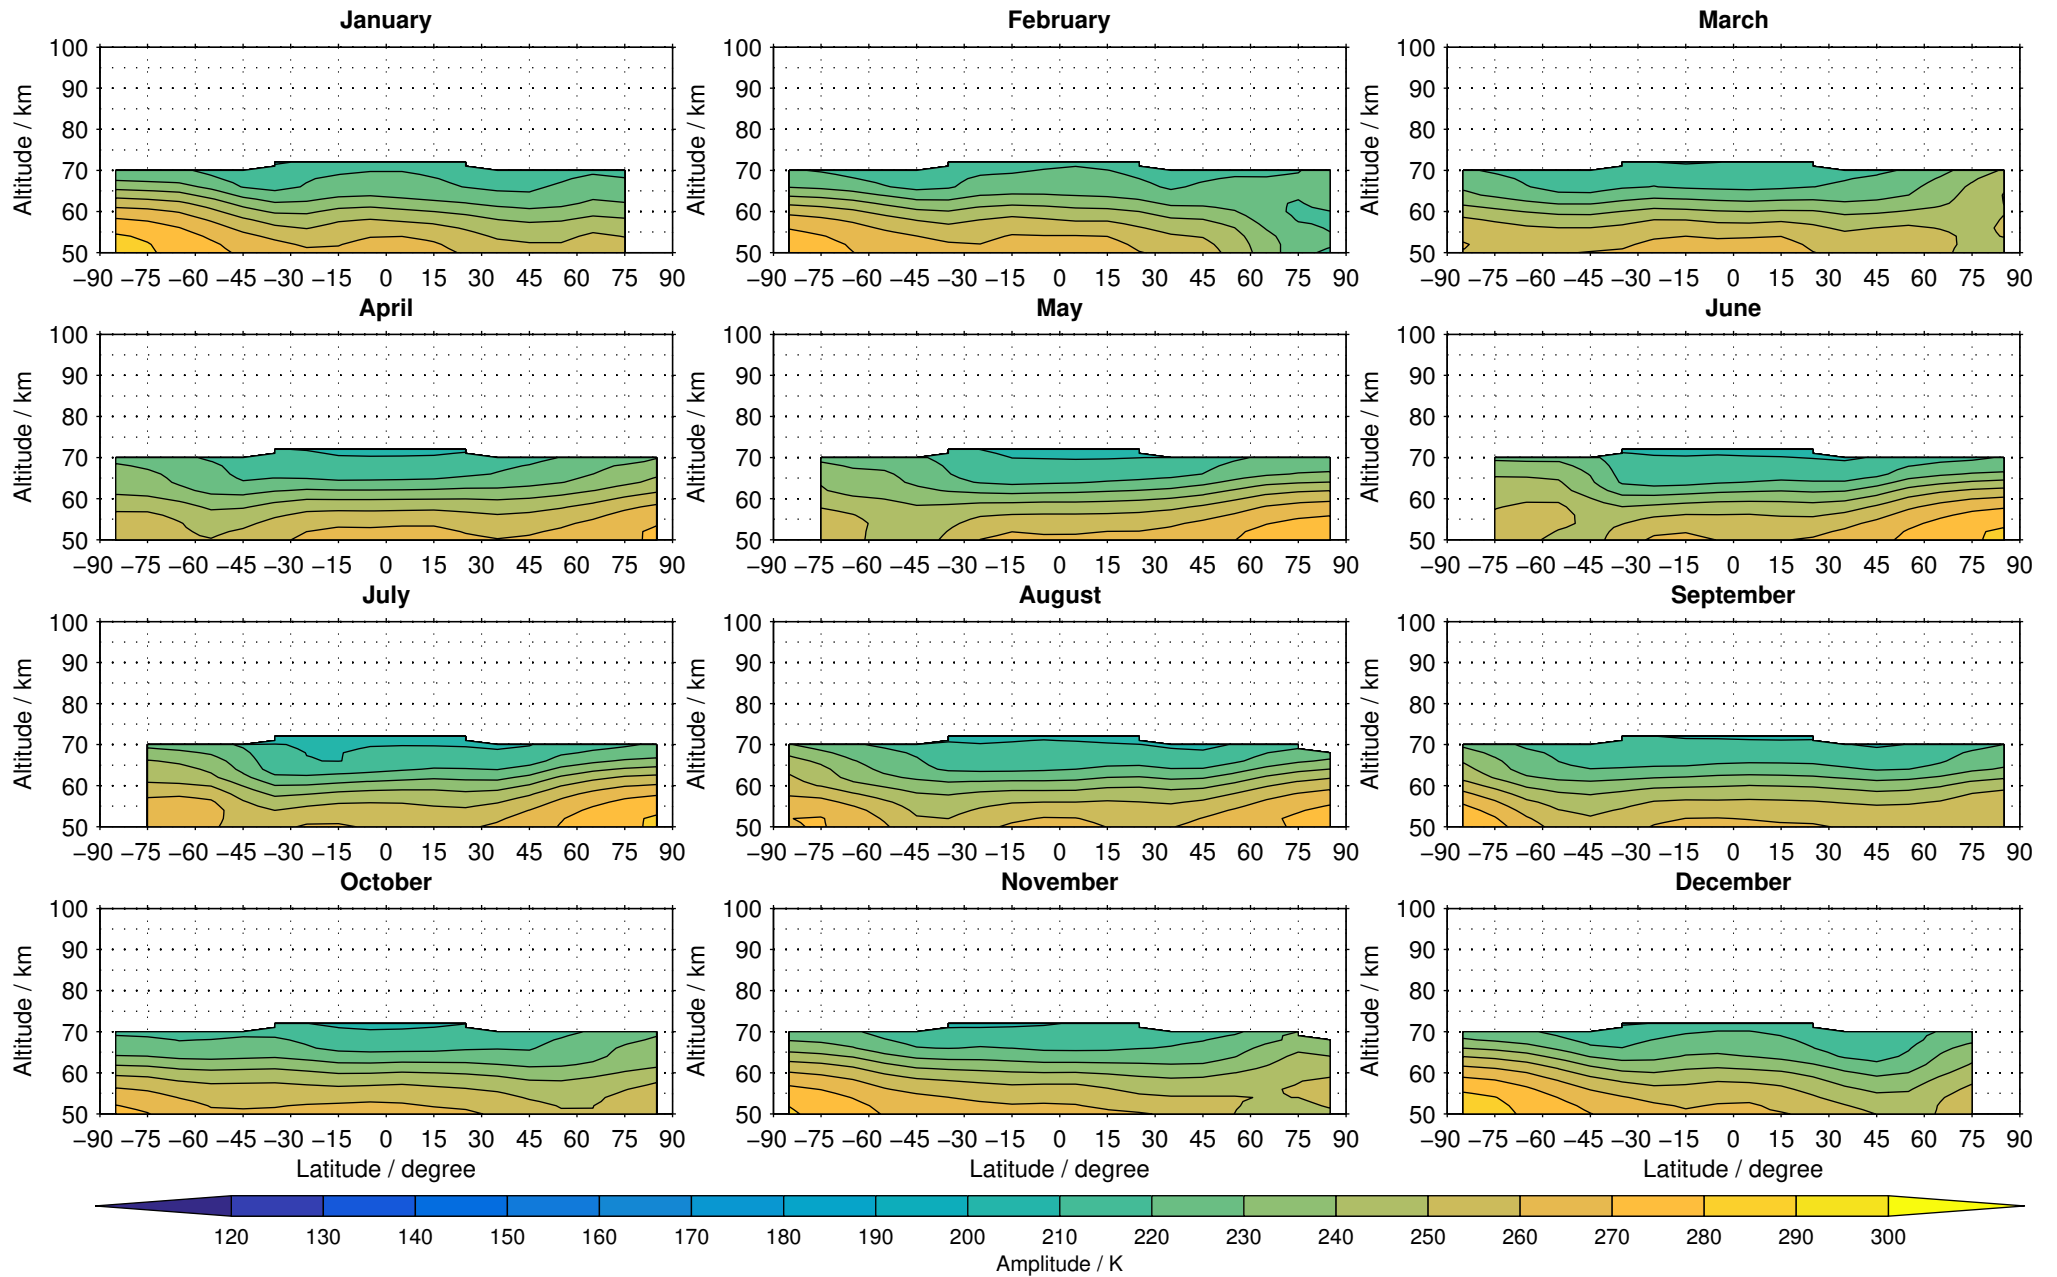

Envisat/MIPAS (IMKIAA) V5R v220/221 NOM daytime temperature distribution for 2005

Creation Time:
16-03-2017
08:15:38 LT

Envisat/MIPAS (IMKIAA) V5R v220/221 NOM daytime temperature distribution for 2006

Creation Time:
16-03-2017
08:15:38 LT

Envisat/MIPAS (IMKIAA) V5R v220/221 NOM daytime temperature distribution for 2007

Creation Time:
16-03-2017
08:15:39 LT

Envisat/MIPAS (IMKIAA) V5R v220/221 NOM daytime temperature distribution for 2008

Creation Time:
16-03-2017
08:15:40 LT

Envisat/MIPAS (IMKIAA) V5R v220/221 NOM daytime temperature distribution for 2009

Creation Time:
16-03-2017
08:15:41 LT

Envisat/MIPAS (IMKIAA) V5R v220/221 NOM daytime temperature distribution for 2010

Creation Time:
16-03-2017
08:15:42 LT