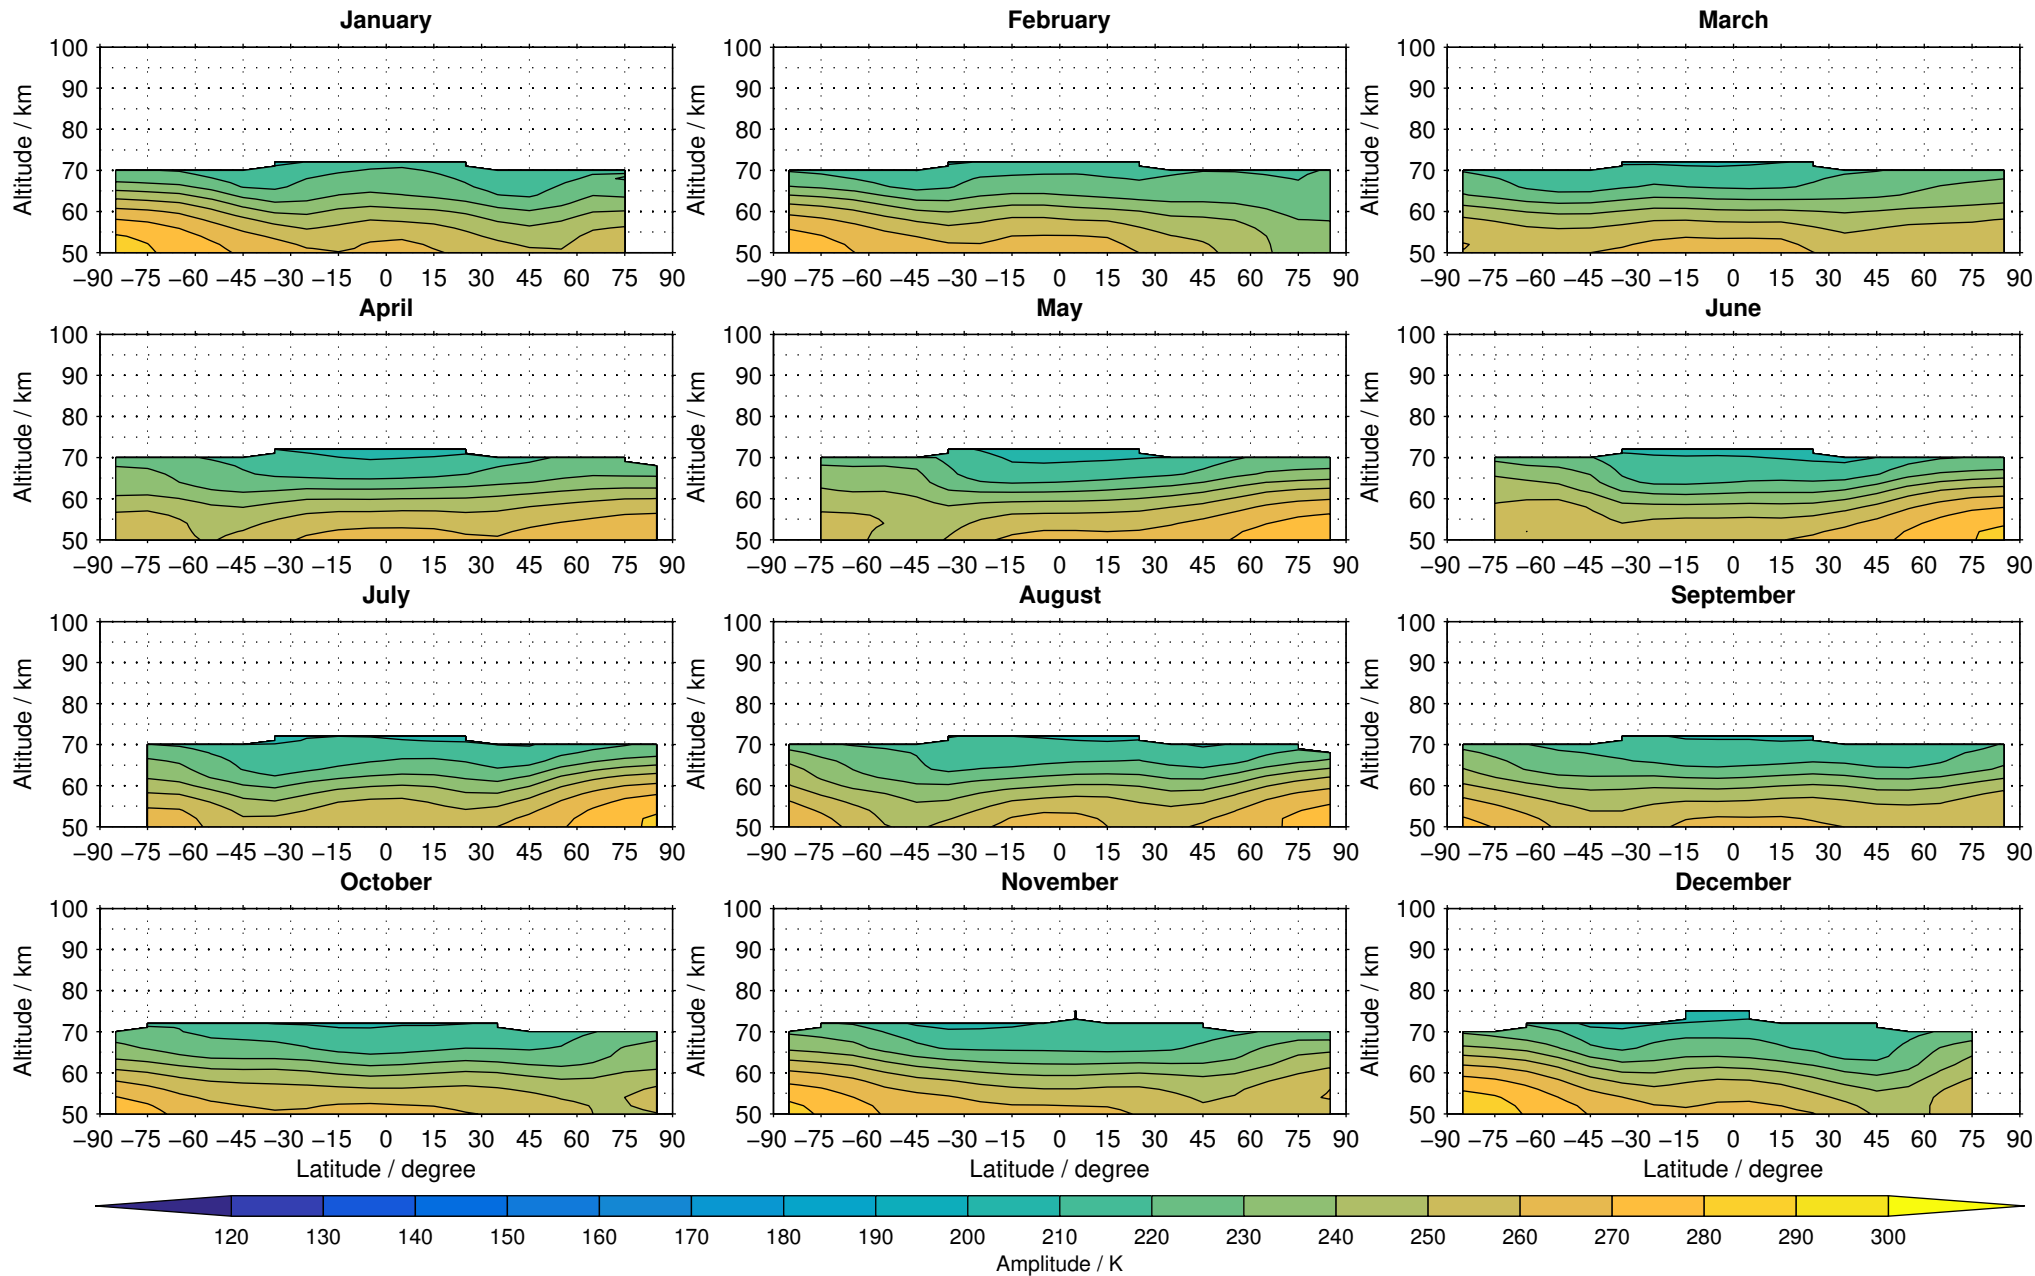

Envisat/MIPAS (IMKIAA) V5R v220/221 NOM daytime temperature distribution for 2005

Creation Time:
16-03-2017
08:15:38 LT

Envisat/MIPAS (IMKIAA) V5R v220/221 NOM daytime temperature distribution for 2006

Creation Time:
16-03-2017
08:15:38 LT

Envisat/MIPAS (IMKIAA) V5R v220/221 NOM daytime temperature distribution for 2007

Creation Time:
16-03-2017
08:15:39 LT

Envisat/MIPAS (IMKIAA) V5R v220/221 NOM daytime temperature distribution for 2008

Creation Time:
16-03-2017
08:15:40 LT

Envisat/MIPAS (IMKIAA) V5R v220/221 NOM daytime temperature distribution for 2009

Creation Time:
16-03-2017
08:15:41 LT

Envisat/MIPAS (IMKIAA) V5R v220/221 NOM daytime temperature distribution for 2010

Creation Time:
16-03-2017
08:15:42 LT