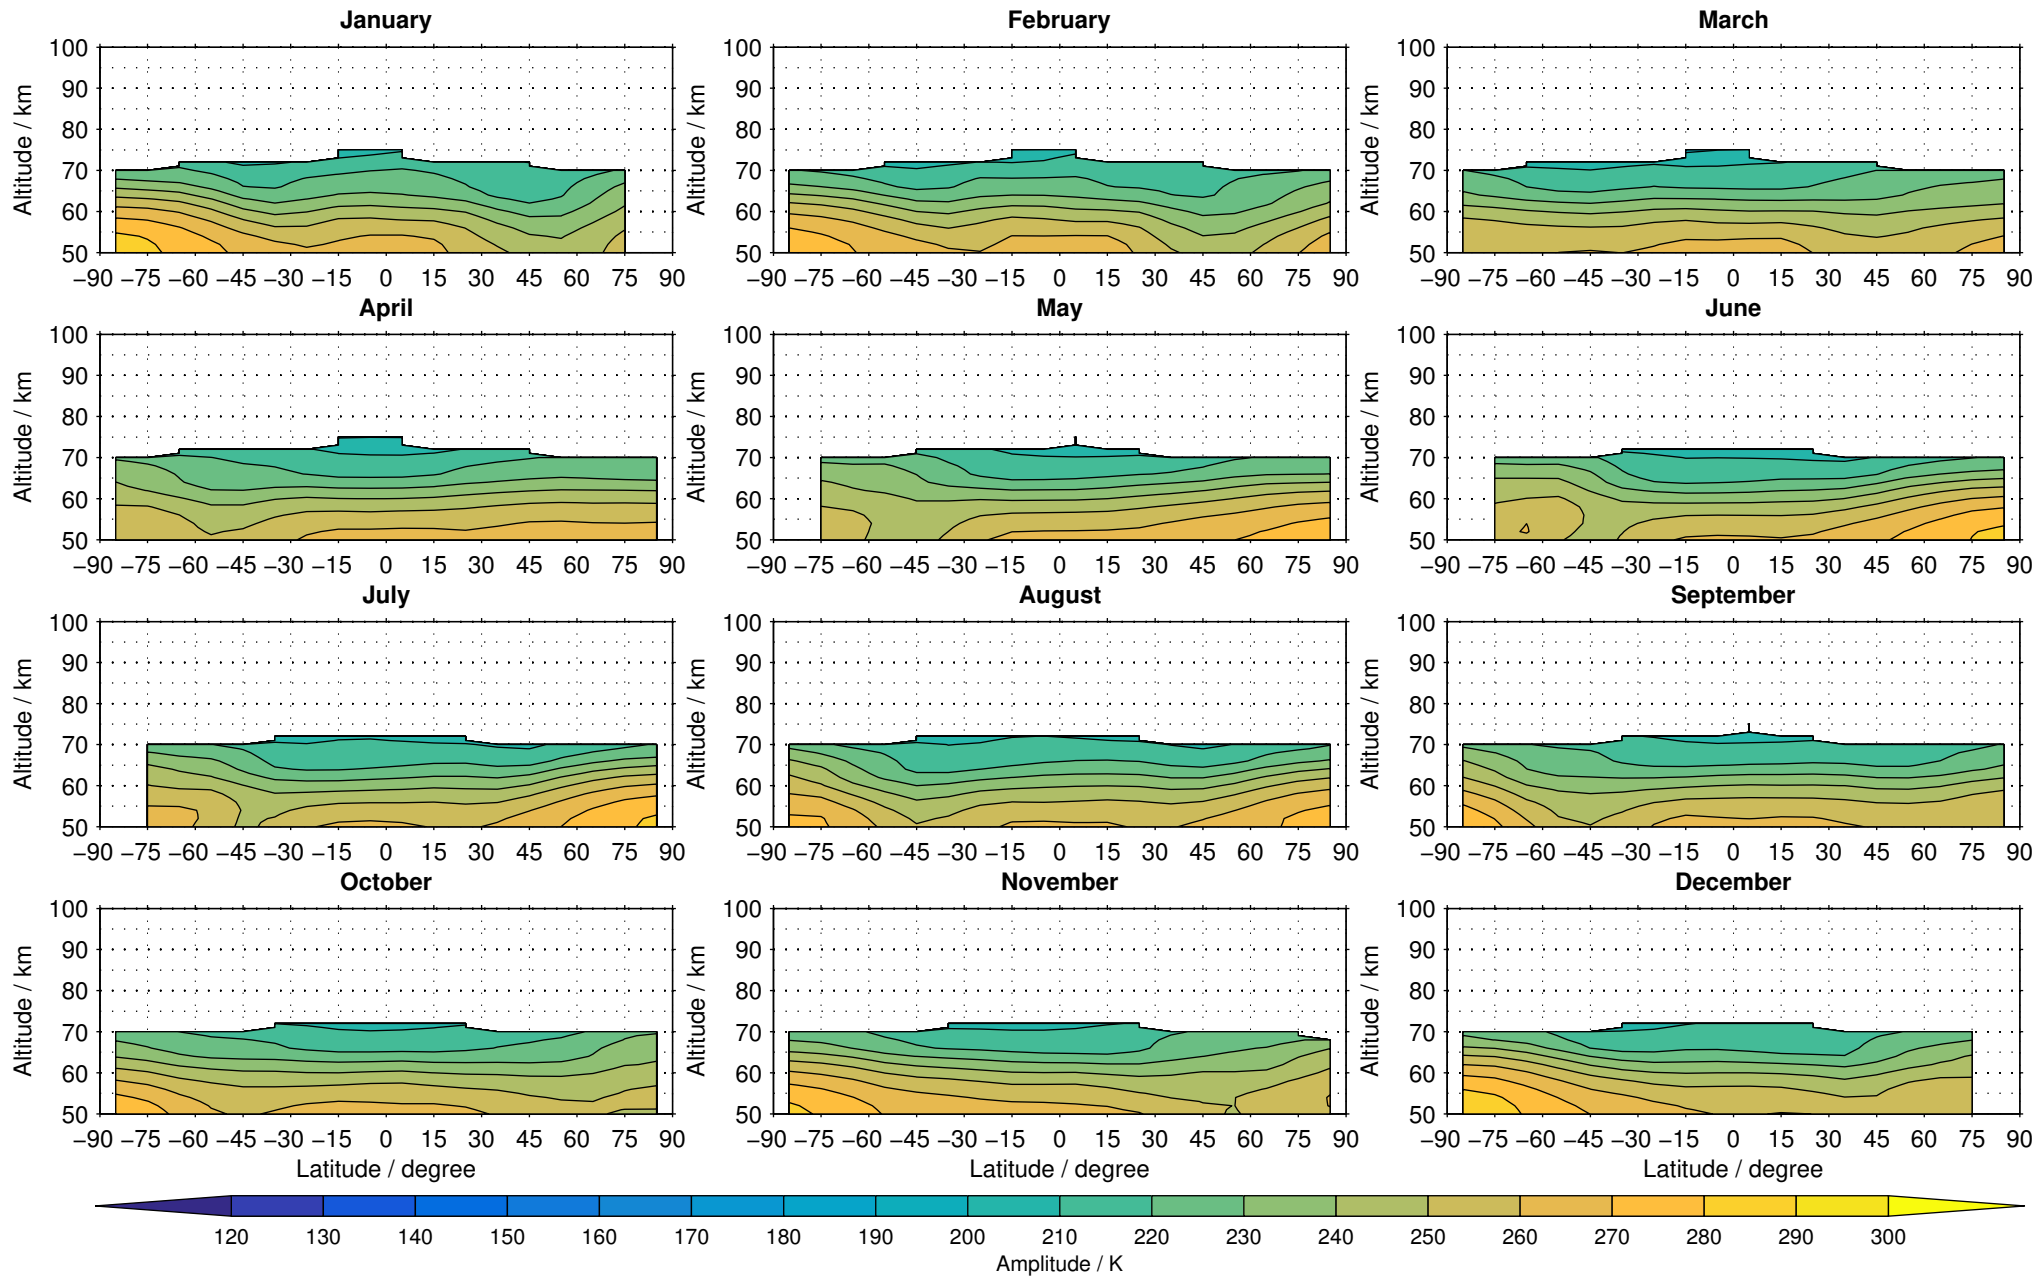

Envisat/MIPAS (IMKIAA) V5R v220/221 NOM daytime temperature distribution for 2007

Creation Time:
16-03-2017
08:15:39 LT

Envisat/MIPAS (IMKIAA) V5R v220/221 NOM daytime temperature distribution for 2008

Creation Time:
16-03-2017
08:15:40 LT

Envisat/MIPAS (IMKIAA) V5R v220/221 NOM daytime temperature distribution for 2009

Creation Time:
16-03-2017
08:15:41 LT

Envisat/MIPAS (IMKIAA) V5R v220/221 NOM daytime temperature distribution for 2010

Creation Time:
16-03-2017
08:15:42 LT

Envisat/MIPAS (IMKIAA) V5R v220/221 NOM daytime temperature distribution for 2011

Creation Time:
16-03-2017
08:15:43 LT

Envisat/MIPAS (IMKIAA) V5R v220/221 NOM daytime temperature distribution for 2012

Creation Time:
16-03-2017
08:15:44 LT