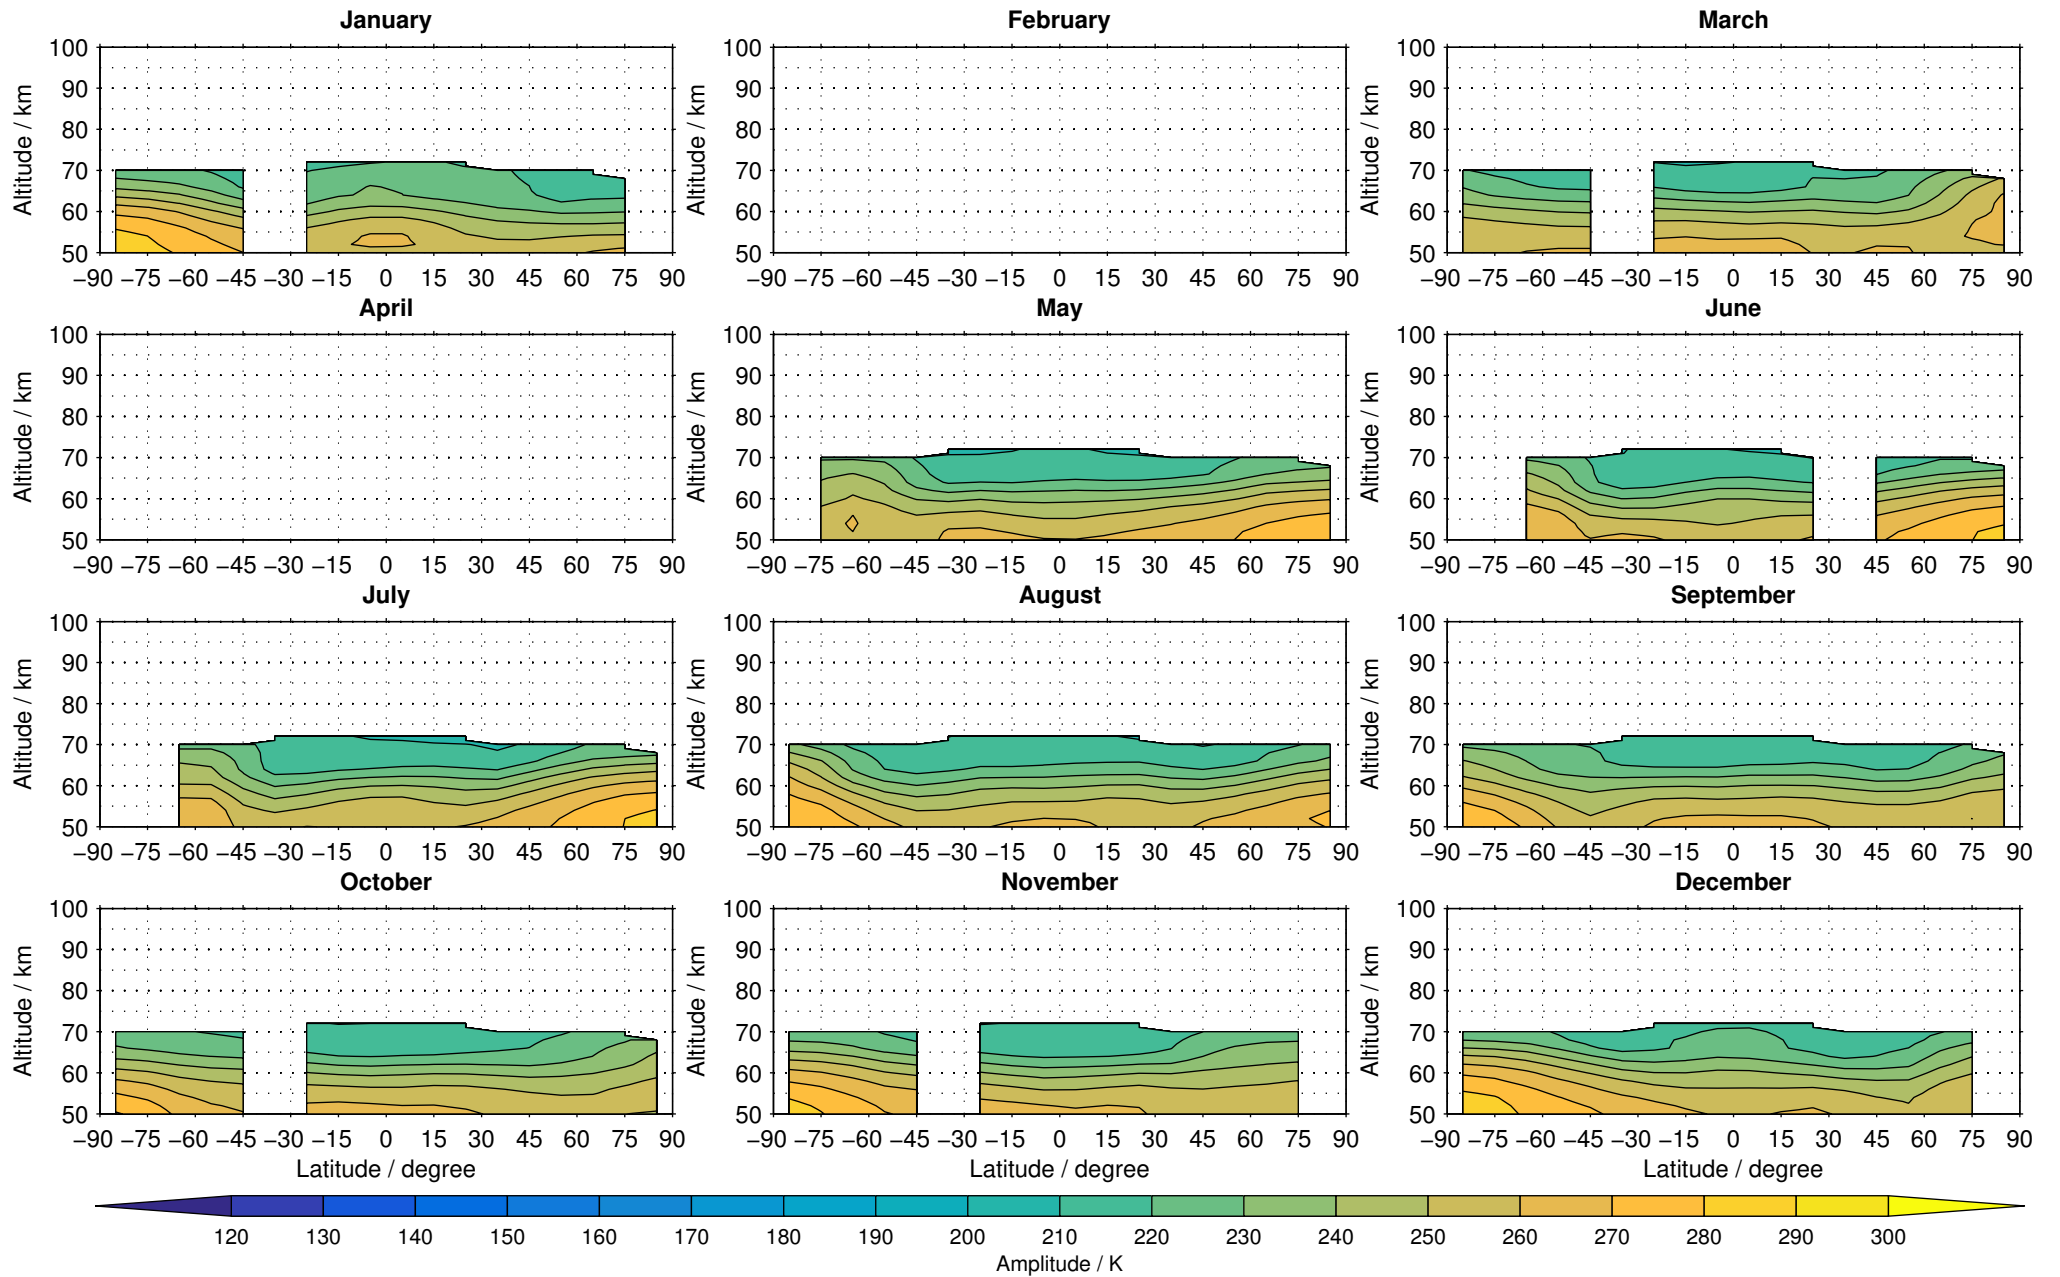

Envisat/MIPAS (IMKIAA) V5R v220/221 NOM daytime temperature distribution for 2005

Creation Time:
16-03-2017
08:15:38 LT

Envisat/MIPAS (IMKIAA) V5R v220/221 NOM daytime temperature distribution for 2006

Creation Time:
16-03-2017
08:15:38 LT

Envisat/MIPAS (IMKIAA) V5R v220/221 NOM daytime temperature distribution for 2007

Creation Time:
16-03-2017
08:15:39 LT

Envisat/MIPAS (IMKIAA) V5R v220/221 NOM daytime temperature distribution for 2008

Creation Time:
16-03-2017
08:15:40 LT

Envisat/MIPAS (IMKIAA) V5R v220/221 NOM daytime temperature distribution for 2009

Creation Time:
16-03-2017
08:15:41 LT

Envisat/MIPAS (IMKIAA) V5R v220/221 NOM daytime temperature distribution for 2010

Creation Time:
16-03-2017
08:15:42 LT