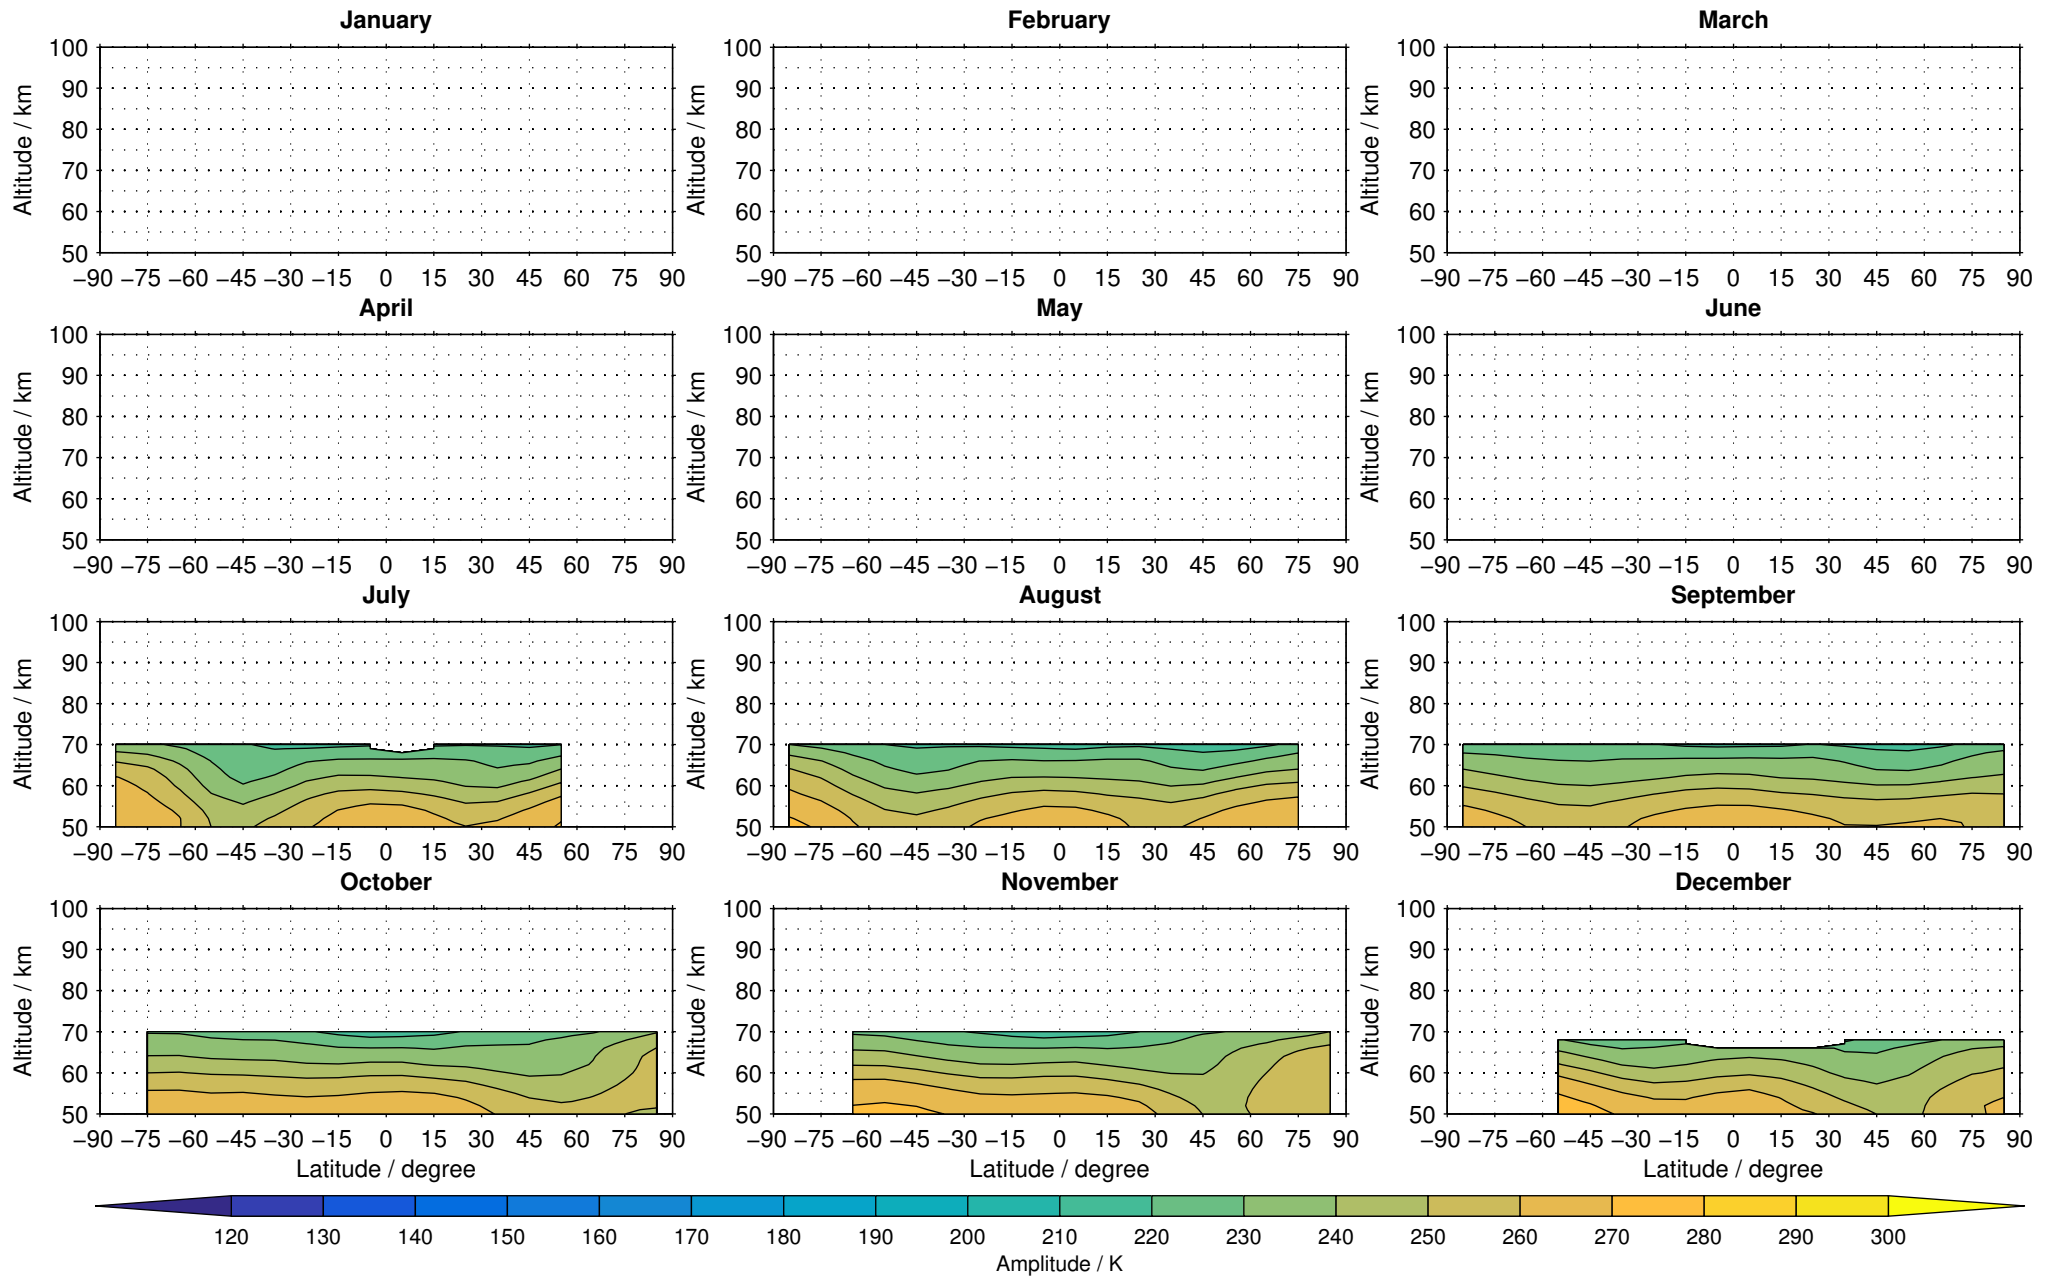

Envisat/MIPAS (IMKIAA) V5H v20 NOM nighttime temperature distribution for 2002

Creation Time:
16-03-2017
08:15:24 LT

Envisat/MIPAS (IMKIAA) V5H v20 NOM nighttime temperature distribution for 2003

Creation Time:
16-03-2017
08:15:25 LT

Envisat/MIPAS (IMKIAA) V5H v20 NOM nighttime temperature distribution for 2004

Creation Time:
16-03-2017
08:15:26 LT