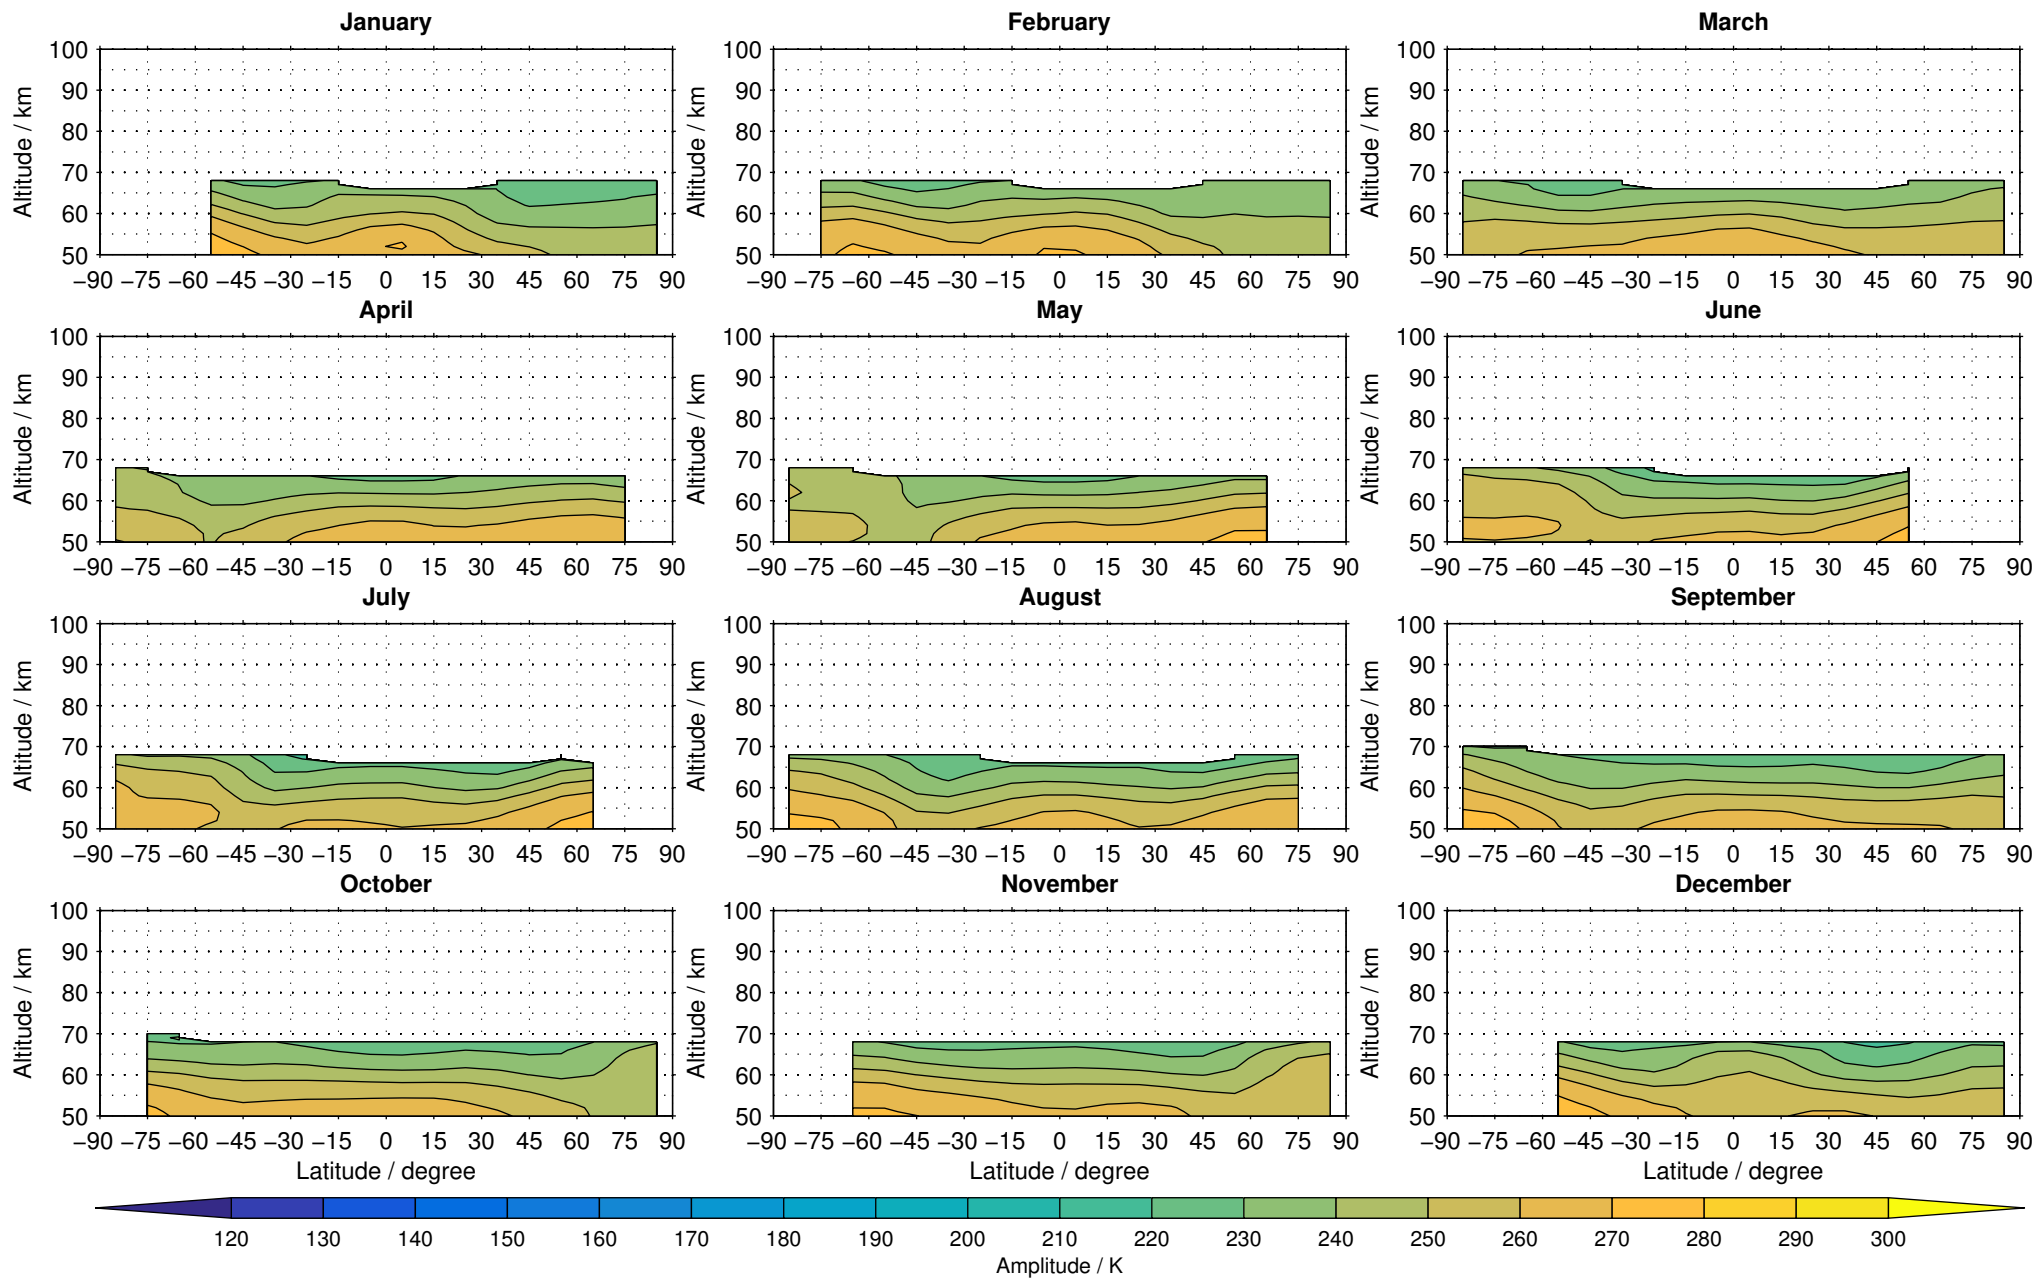

Envisat/MIPAS (IMKIAA) V5H v20 NOM nighttime temperature distribution for 2002

Creation Time:
16-03-2017
08:15:24 LT

Envisat/MIPAS (IMKIAA) V5H v20 NOM nighttime temperature distribution for 2003

Creation Time:
16-03-2017
08:15:25 LT

Envisat/MIPAS (IMKIAA) V5H v20 NOM nighttime temperature distribution for 2004

Creation Time:
16-03-2017
08:15:26 LT