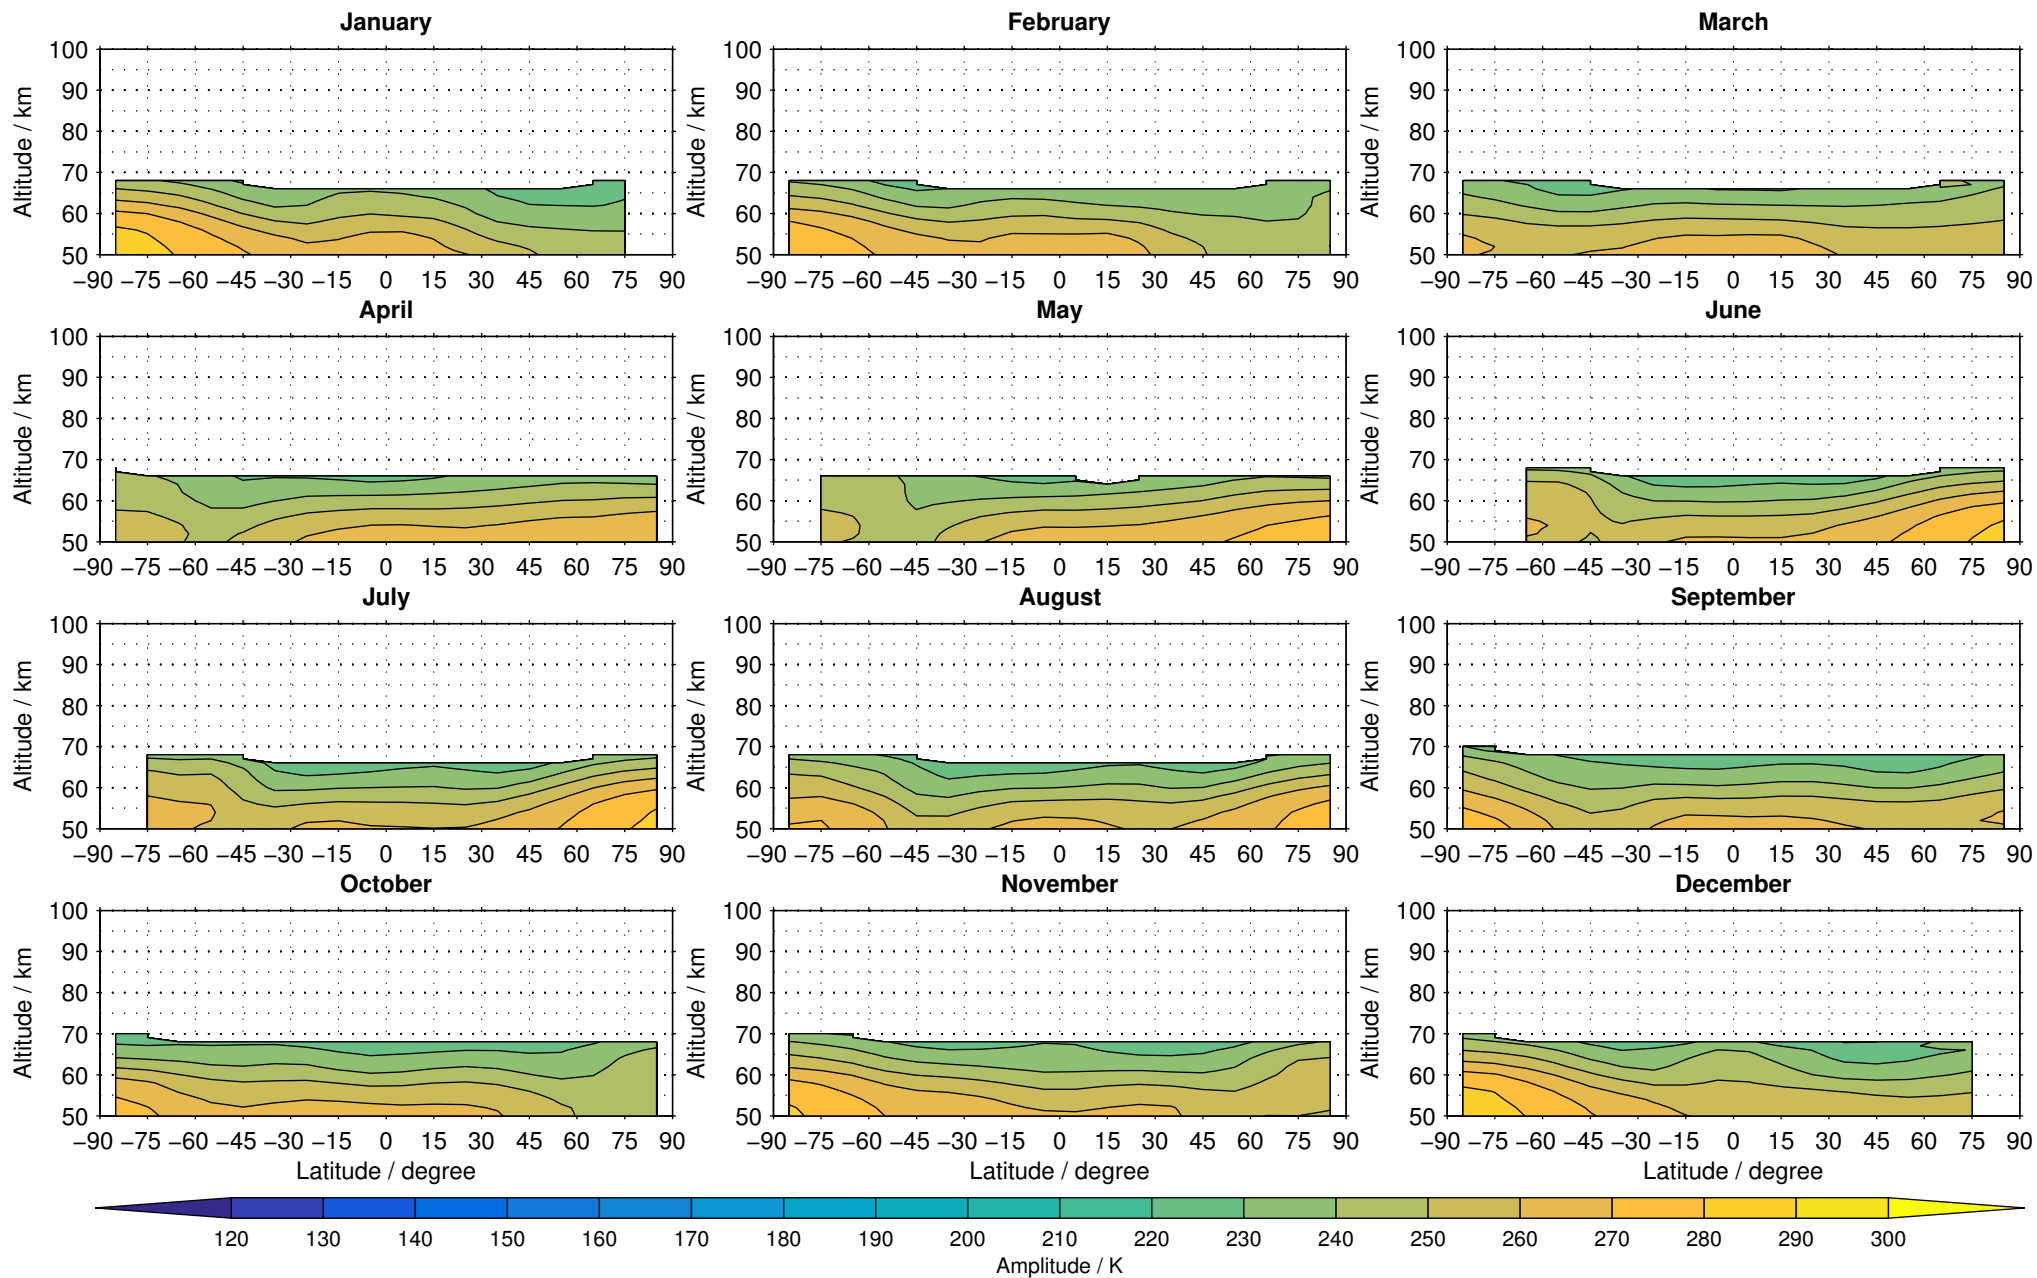

Envisat/MIPAS (IMKIAA) V5H v20 NOM daytime temperature distribution for 2002

Creation Time:
16-03-2017
08:15:20 LT

Envisat/MIPAS (IMKIAA) V5H v20 NOM daytime temperature distribution for 2003

Creation Time:
16-03-2017
08:15:21 LT

Envisat/MIPAS (IMKIAA) V5H v20 NOM daytime temperature distribution for 2004

Creation Time:
16-03-2017
08:15:22 LT