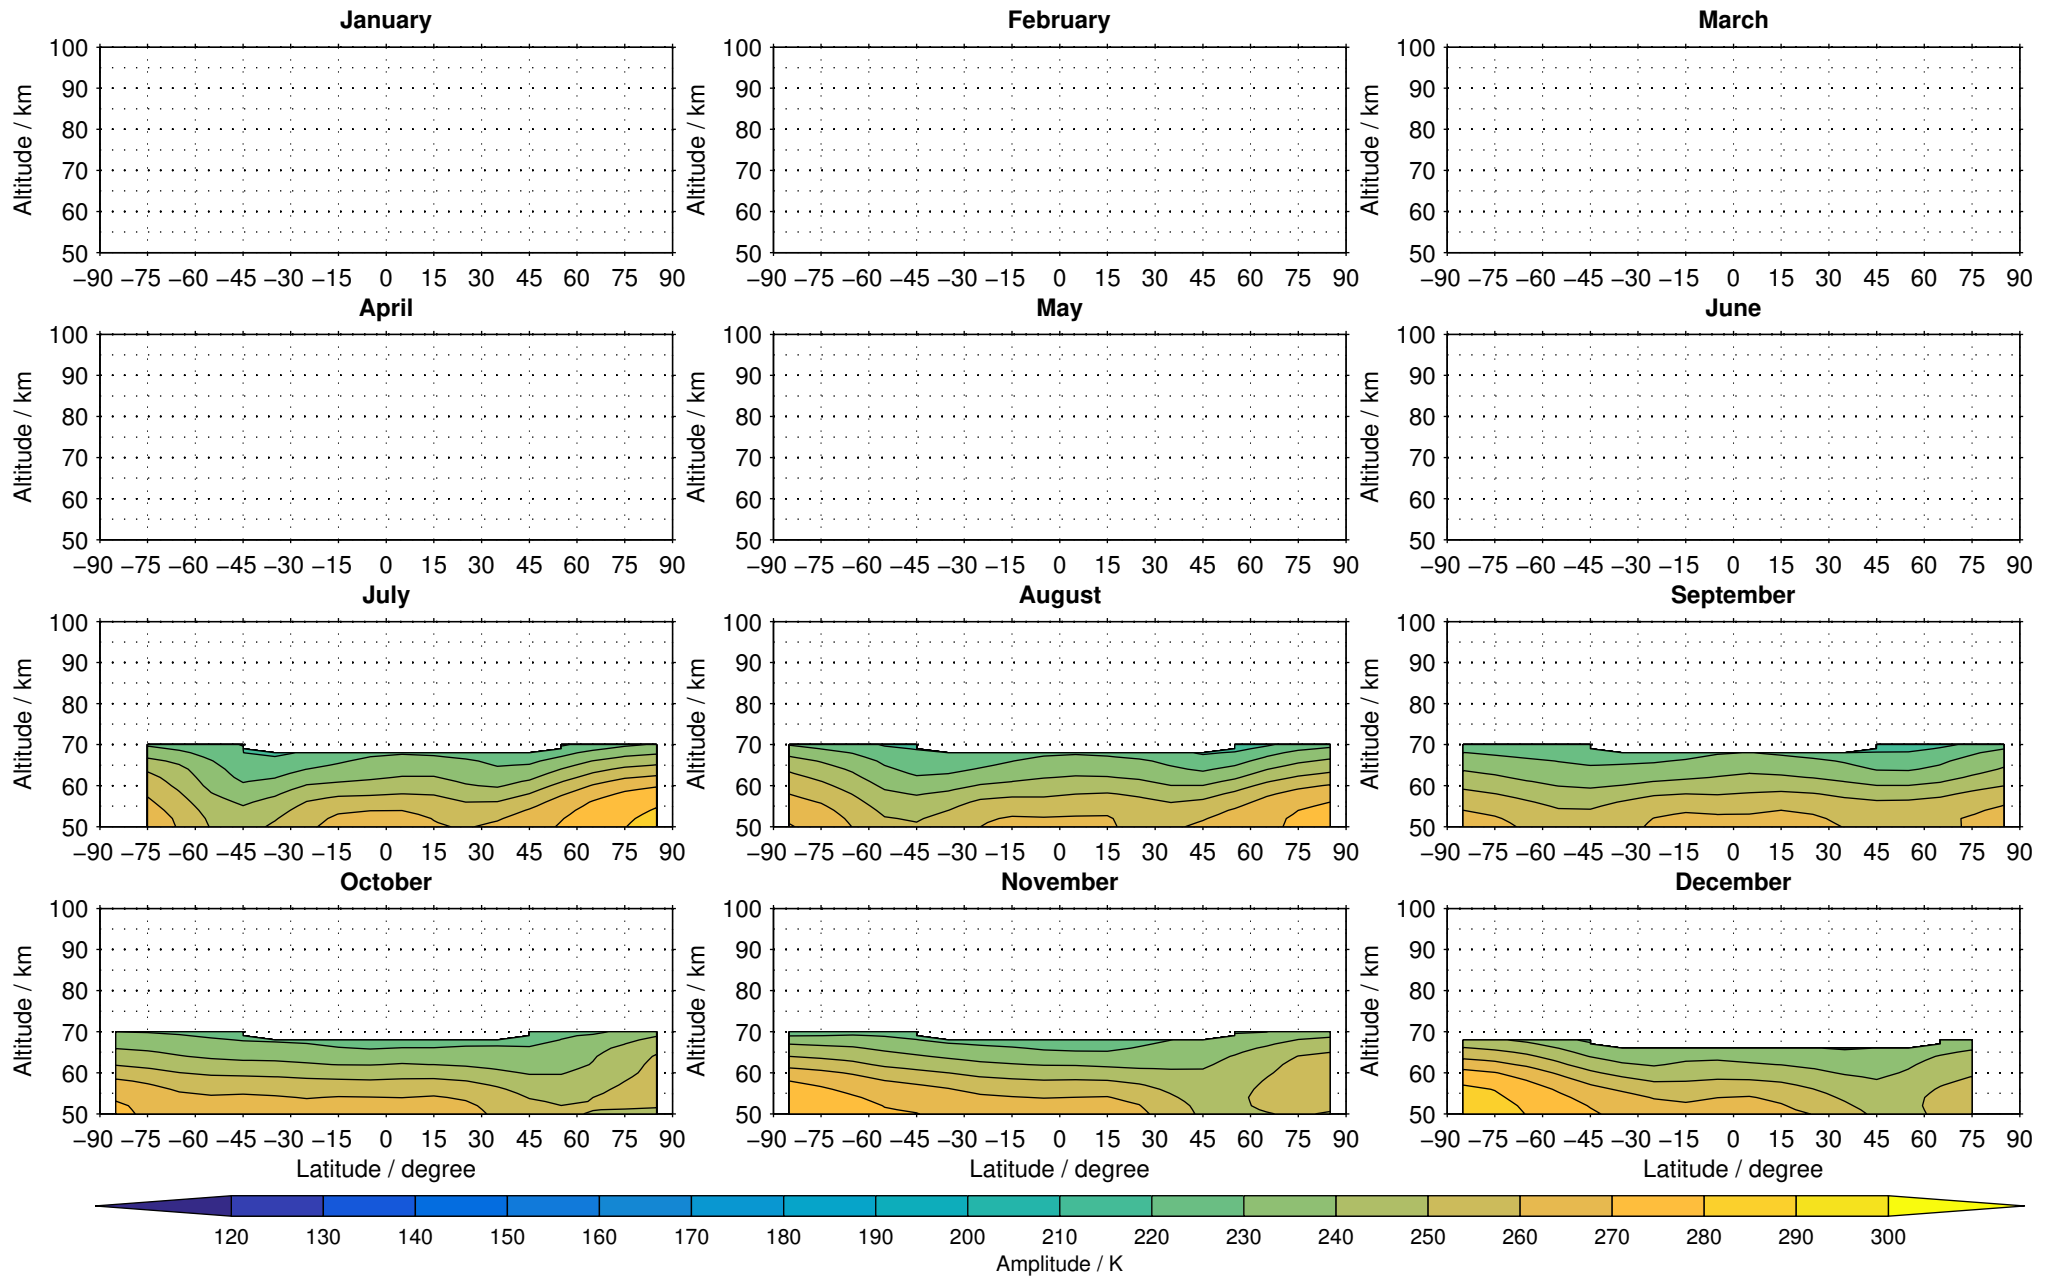

Envisat/MIPAS (IMKIAA) V5H v20 NOM daytime temperature distribution for 2002

Creation Time:
16-03-2017
08:15:20 LT

Envisat/MIPAS (IMKIAA) V5H v20 NOM daytime temperature distribution for 2003

Creation Time:
16-03-2017
08:15:21 LT

Envisat/MIPAS (IMKIAA) V5H v20 NOM daytime temperature distribution for 2004

Creation Time:
16-03-2017
08:15:22 LT