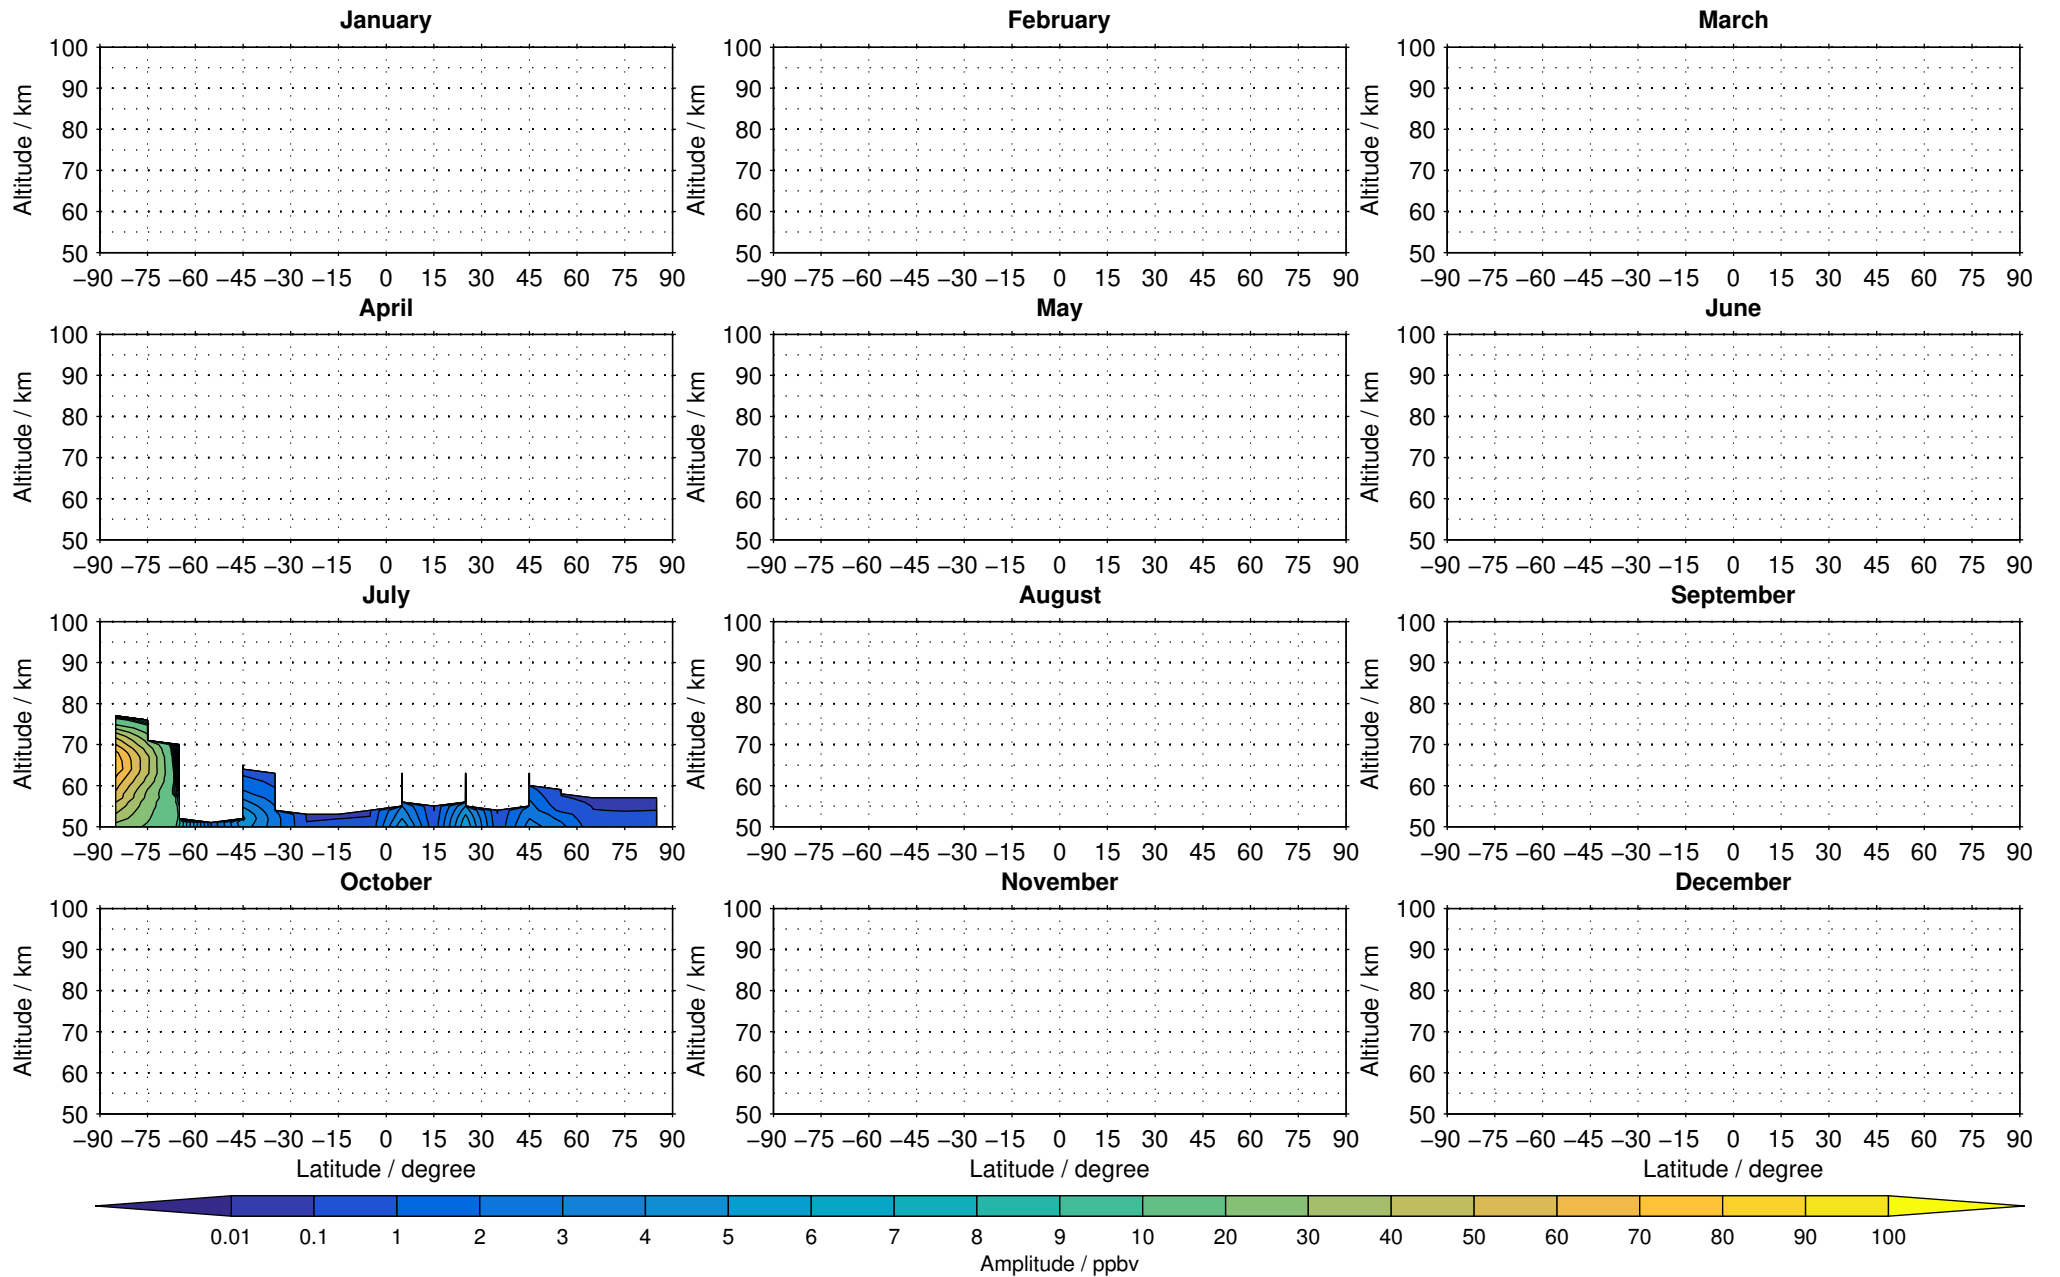

Envisat/MIPAS (IMKIAA) V5R v721 NLC nitrogen dioxide distribution for 2005

Creation Time:
11-04-2017
21:23:04 LT

Envisat/MIPAS (IMKIAA) V5R v721 NLC nitrogen dioxide distribution for 2007

Creation Time:
11-04-2017
21:23:04 LT

Envisat/MIPAS (IMKIAA) V5R v721 NLC nitrogen dioxide distribution for 2008

Creation Time:
11-04-2017
21:23:05 LT

Envisat/MIPAS (IMKIAA) V5R v721 NLC nitrogen dioxide distribution for 2009

Creation Time:
11-04-2017
21:23:06 LT

Envisat/MIPAS (IMKIAA) V5R v721 NLC nitrogen dioxide distribution for 2010

Creation Time:
11-04-2017
21:23:06 LT

Envisat/MIPAS (IMKIAA) V5R v721 NLC nitrogen dioxide distribution for 2011

Creation Time:
11-04-2017
21:23:07 LT