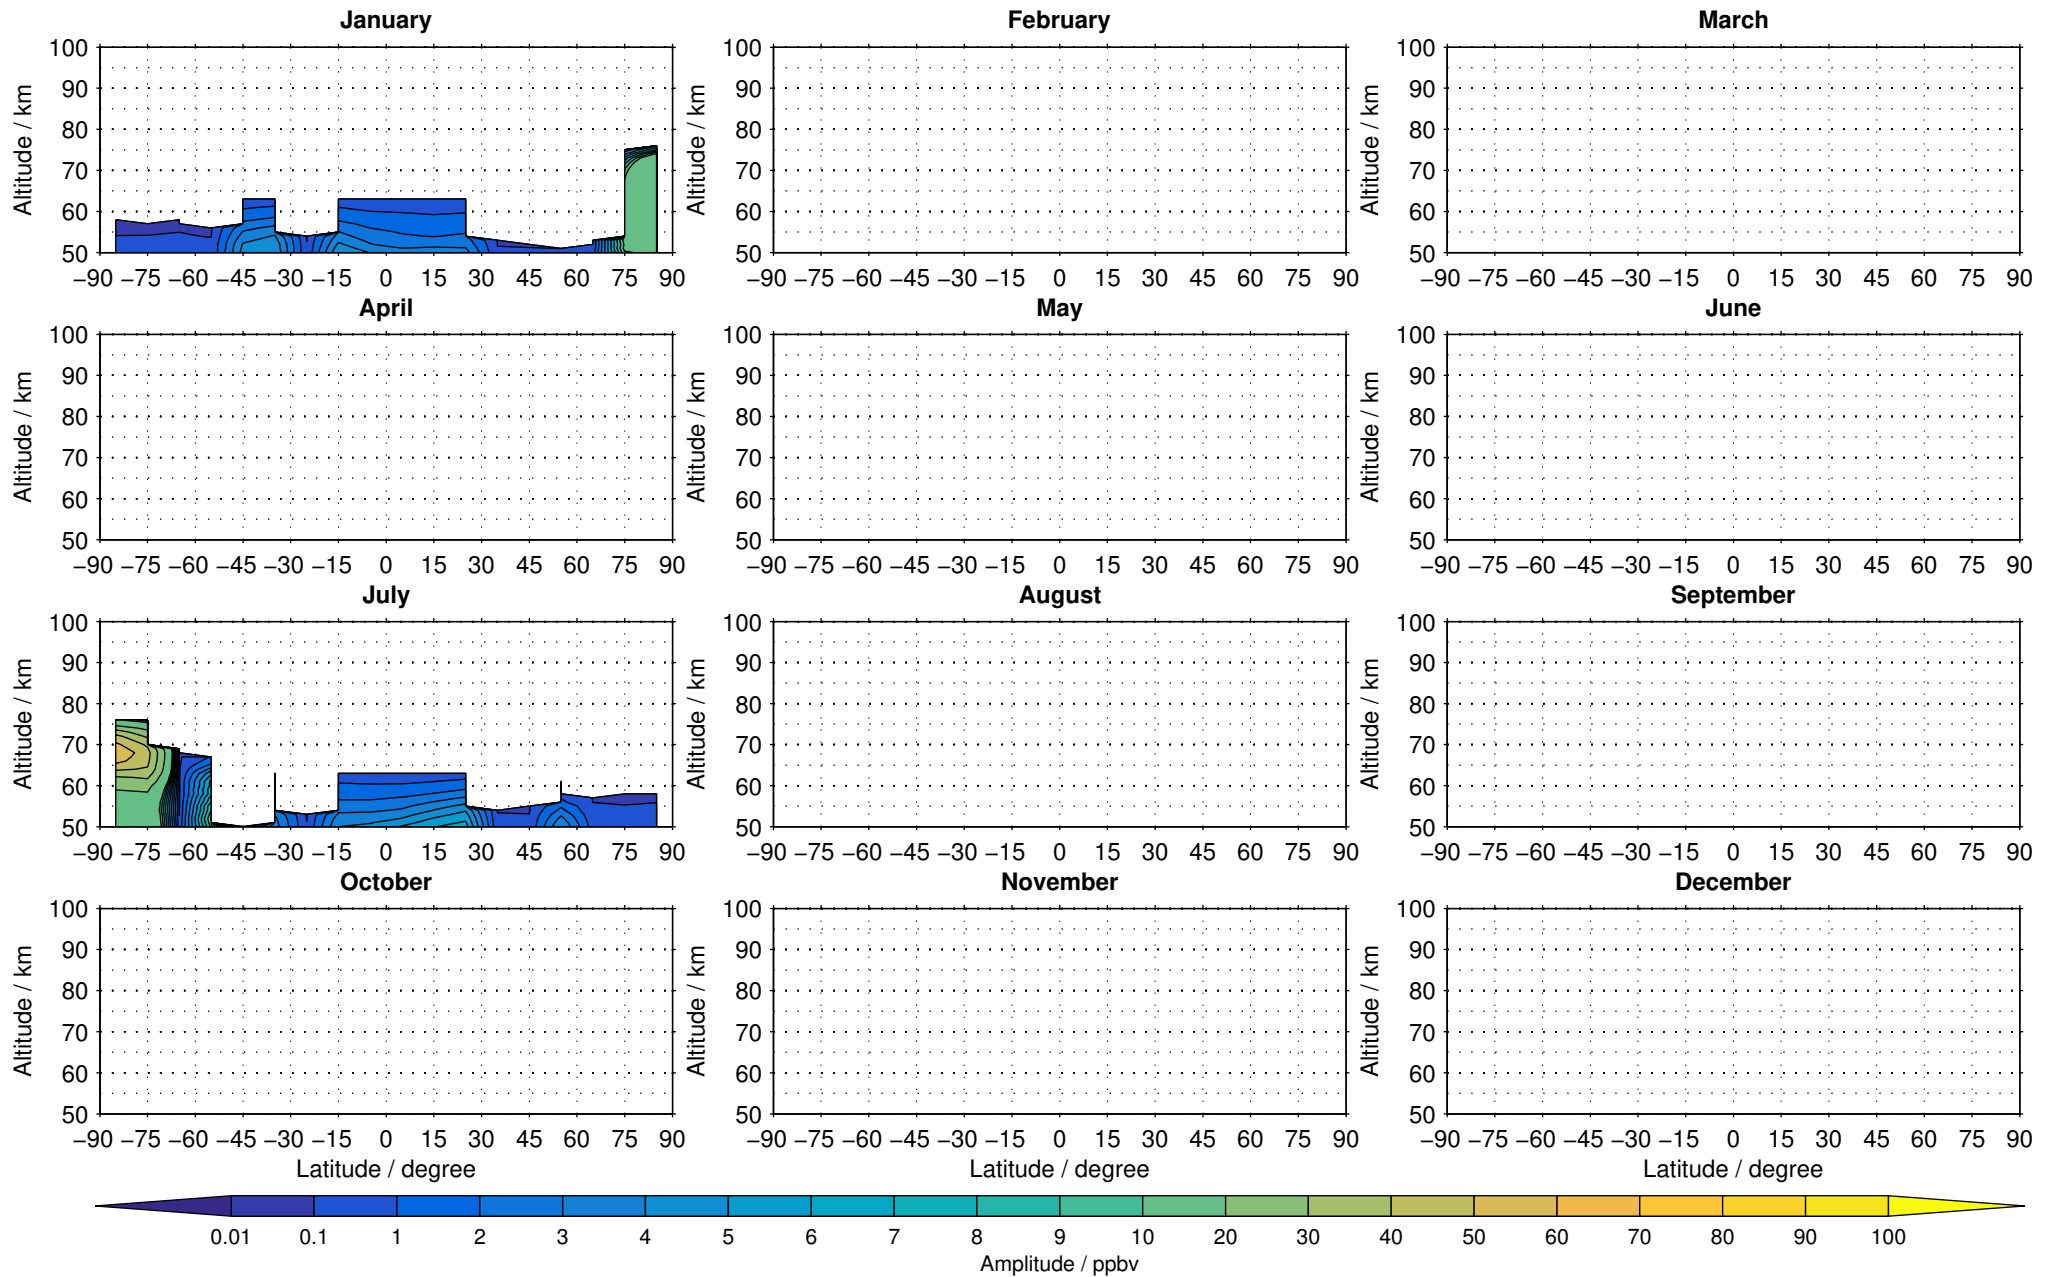

Envisat/MIPAS (IMKIAA) V5R v721 NLC nitrogen dioxide distribution for 2005

Creation Time:
11-04-2017
21:23:04 LT

Envisat/MIPAS (IMKIAA) V5R v721 NLC nitrogen dioxide distribution for 2007

Creation Time:
11-04-2017
21:23:04 LT

Envisat/MIPAS (IMKIAA) V5R v721 NLC nitrogen dioxide distribution for 2008

Creation Time:
11-04-2017
21:23:05 LT

Envisat/MIPAS (IMKIAA) V5R v721 NLC nitrogen dioxide distribution for 2009

Creation Time:
11-04-2017
21:23:06 LT

Envisat/MIPAS (IMKIAA) V5R v721 NLC nitrogen dioxide distribution for 2010

Creation Time:
11-04-2017
21:23:06 LT

Envisat/MIPAS (IMKIAA) V5R v721 NLC nitrogen dioxide distribution for 2011

Creation Time:
11-04-2017
21:23:07 LT