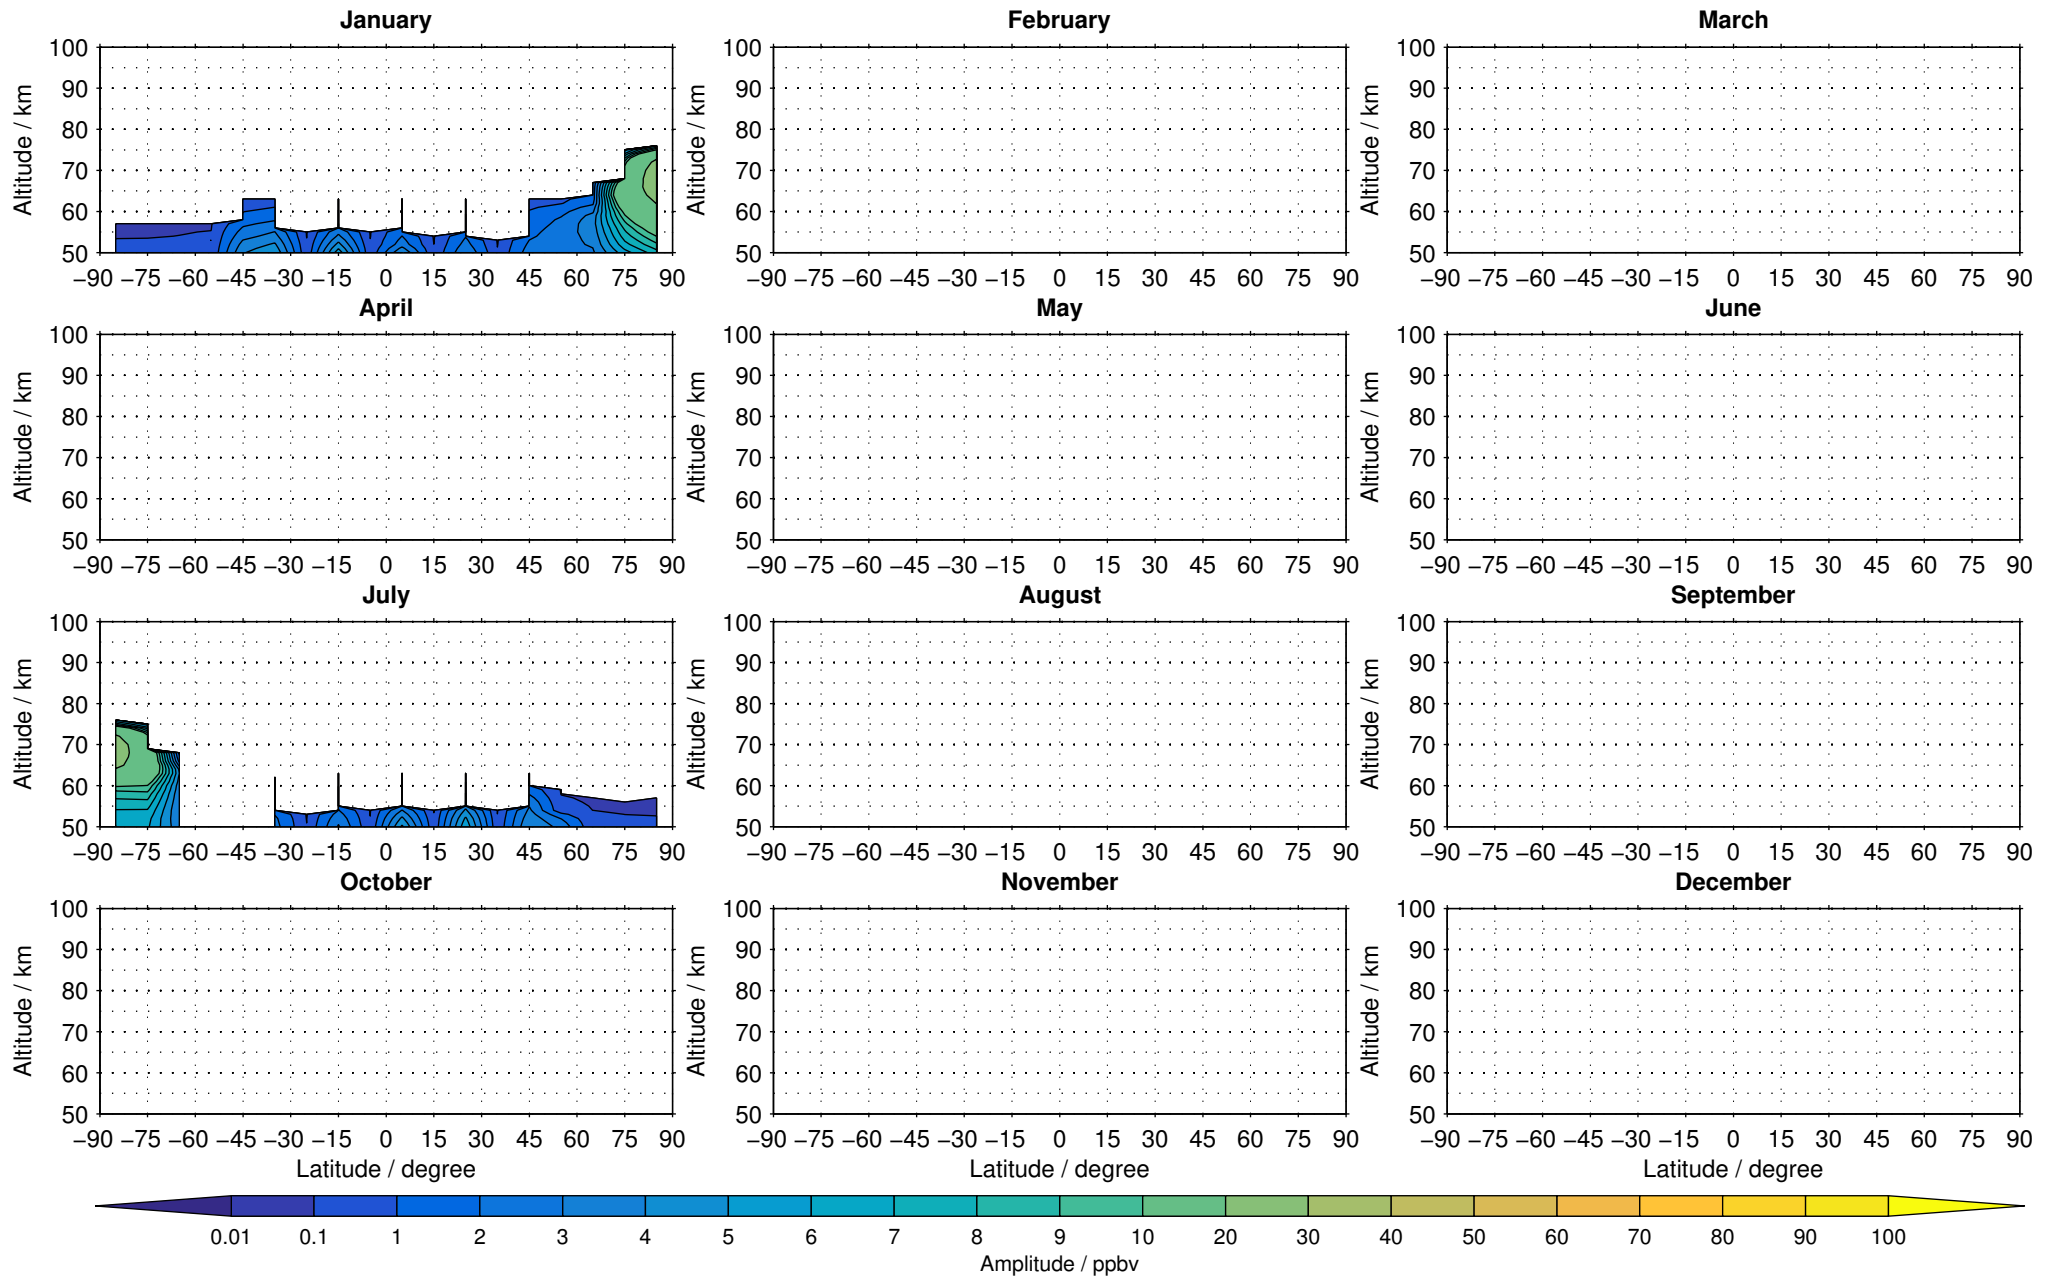

Envisat/MIPAS (IMKIAA) V5R v721 NLC nitrogen dioxide distribution for 2005

Creation Time:
11-04-2017
21:23:04 LT

Envisat/MIPAS (IMKIAA) V5R v721 NLC nitrogen dioxide distribution for 2007

Creation Time:
11-04-2017
21:23:04 LT

Envisat/MIPAS (IMKIAA) V5R v721 NLC nitrogen dioxide distribution for 2008

Creation Time:
11-04-2017
21:23:05 LT

Envisat/MIPAS (IMKIAA) V5R v721 NLC nitrogen dioxide distribution for 2009

Creation Time:
11-04-2017
21:23:06 LT

Envisat/MIPAS (IMKIAA) V5R v721 NLC nitrogen dioxide distribution for 2010

Creation Time:
11-04-2017
21:23:06 LT

Envisat/MIPAS (IMKIAA) V5R v721 NLC nitrogen dioxide distribution for 2011

Creation Time:
11-04-2017
21:23:07 LT