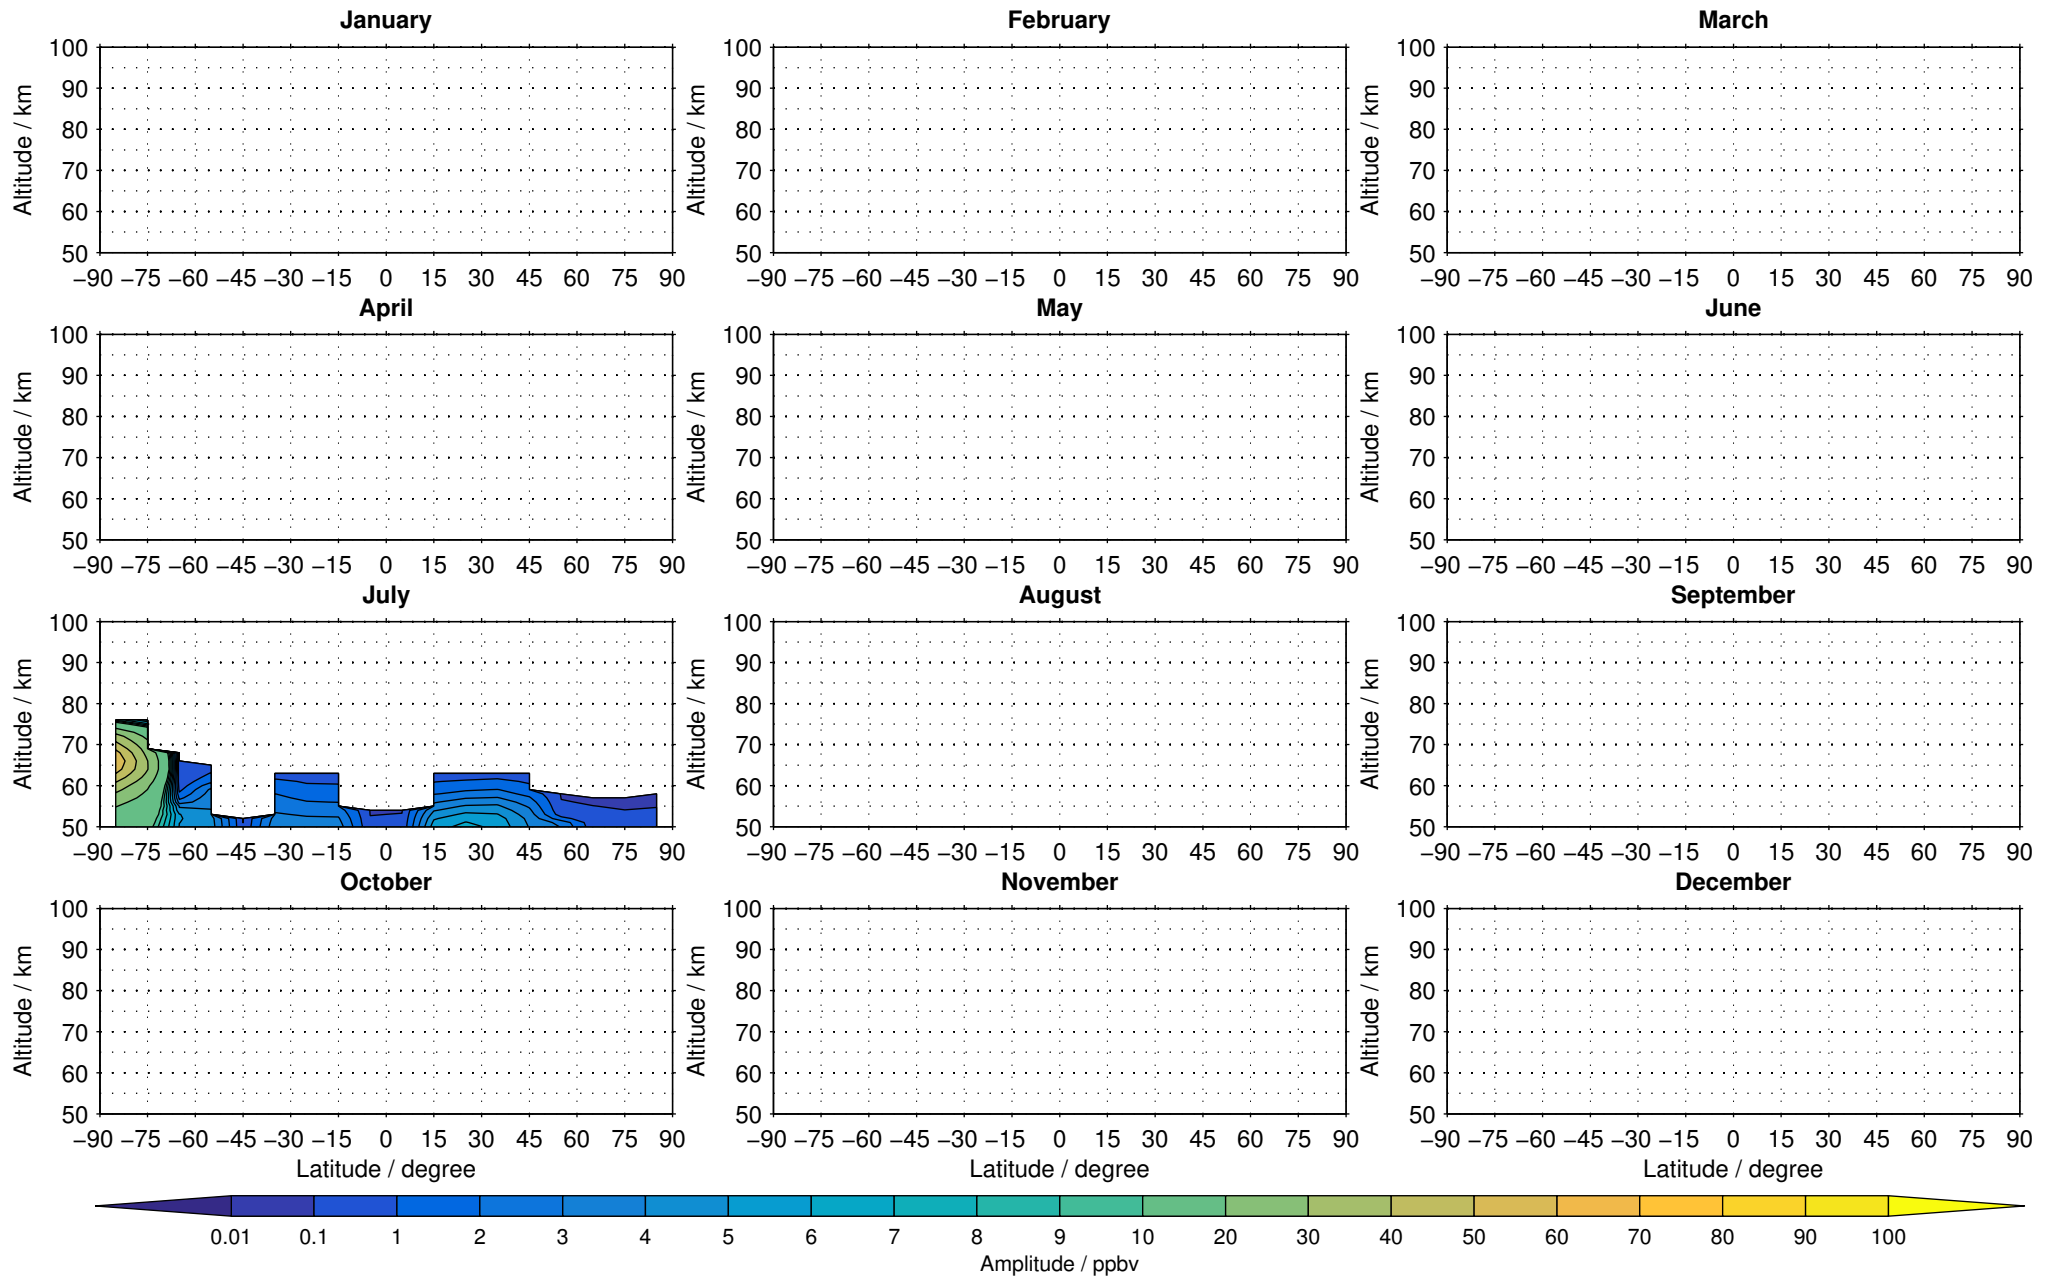

Envisat/MIPAS (IMKIAA) V5R v721 NLC nitrogen dioxide distribution for 2005

Creation Time:
11-04-2017
21:23:04 LT

Envisat/MIPAS (IMKIAA) V5R v721 NLC nitrogen dioxide distribution for 2007

Creation Time:
11-04-2017
21:23:04 LT

Envisat/MIPAS (IMKIAA) V5R v721 NLC nitrogen dioxide distribution for 2008

Creation Time:
11-04-2017
21:23:05 LT

Envisat/MIPAS (IMKIAA) V5R v721 NLC nitrogen dioxide distribution for 2009

Creation Time:
11-04-2017
21:23:06 LT

Envisat/MIPAS (IMKIAA) V5R v721 NLC nitrogen dioxide distribution for 2010

Creation Time:
11-04-2017
21:23:06 LT

Envisat/MIPAS (IMKIAA) V5R v721 NLC nitrogen dioxide distribution for 2011

Creation Time:
11-04-2017
21:23:07 LT