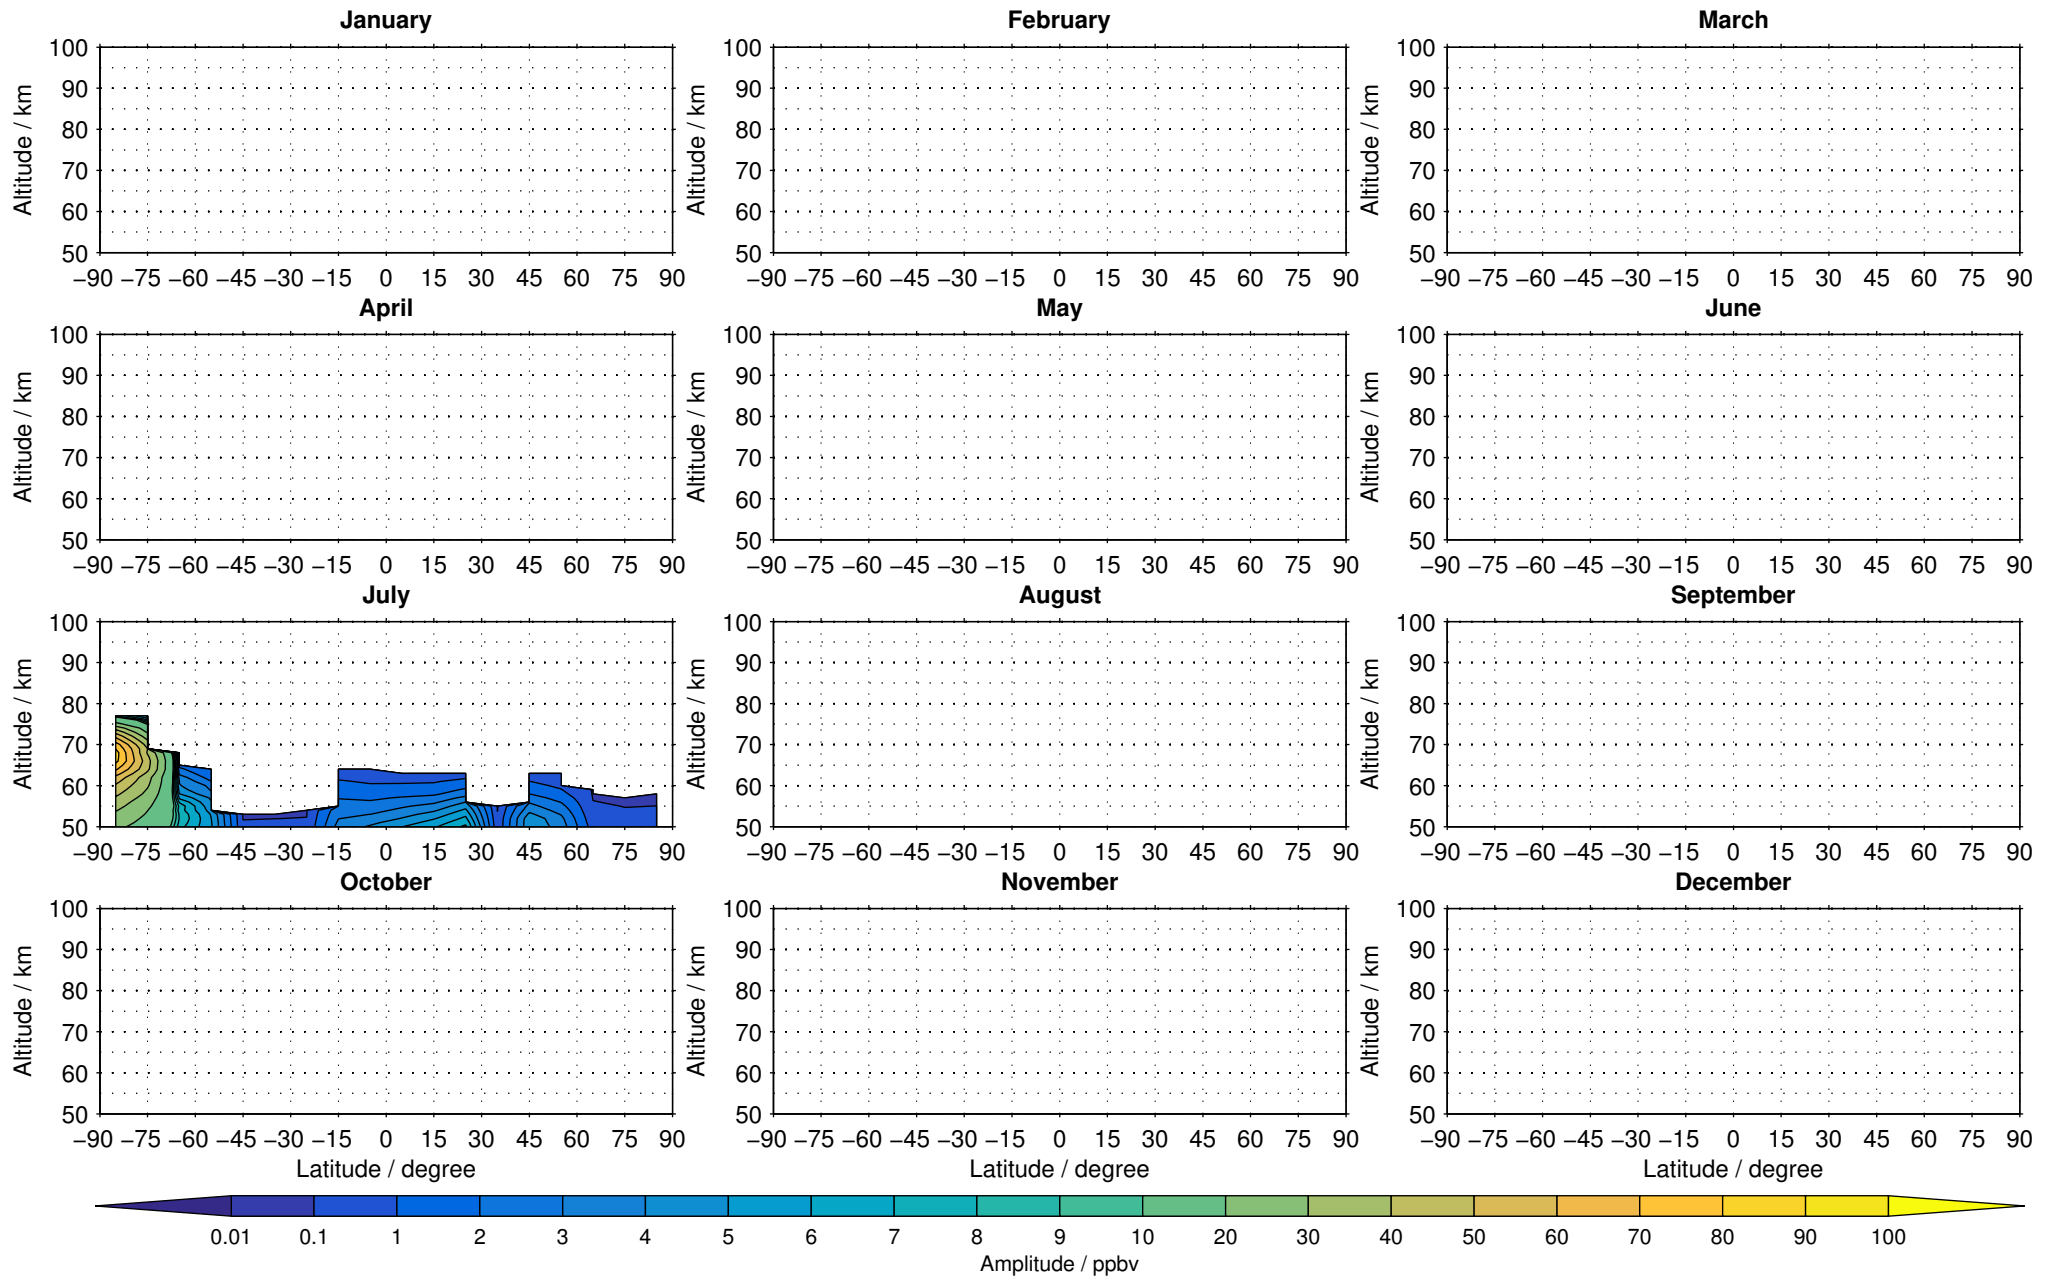

Envisat/MIPAS (IMKIAA) V5R v721 NLC nitrogen dioxide distribution for 2005

Creation Time:
11-04-2017
21:23:04 LT

Envisat/MIPAS (IMKIAA) V5R v721 NLC nitrogen dioxide distribution for 2007

Creation Time:
11-04-2017
21:23:04 LT

Envisat/MIPAS (IMKIAA) V5R v721 NLC nitrogen dioxide distribution for 2008

Creation Time:
11-04-2017
21:23:05 LT

Envisat/MIPAS (IMKIAA) V5R v721 NLC nitrogen dioxide distribution for 2009

Creation Time:
11-04-2017
21:23:06 LT

Envisat/MIPAS (IMKIAA) V5R v721 NLC nitrogen dioxide distribution for 2010

Creation Time:
11-04-2017
21:23:06 LT

Envisat/MIPAS (IMKIAA) V5R v721 NLC nitrogen dioxide distribution for 2011

Creation Time:
11-04-2017
21:23:07 LT