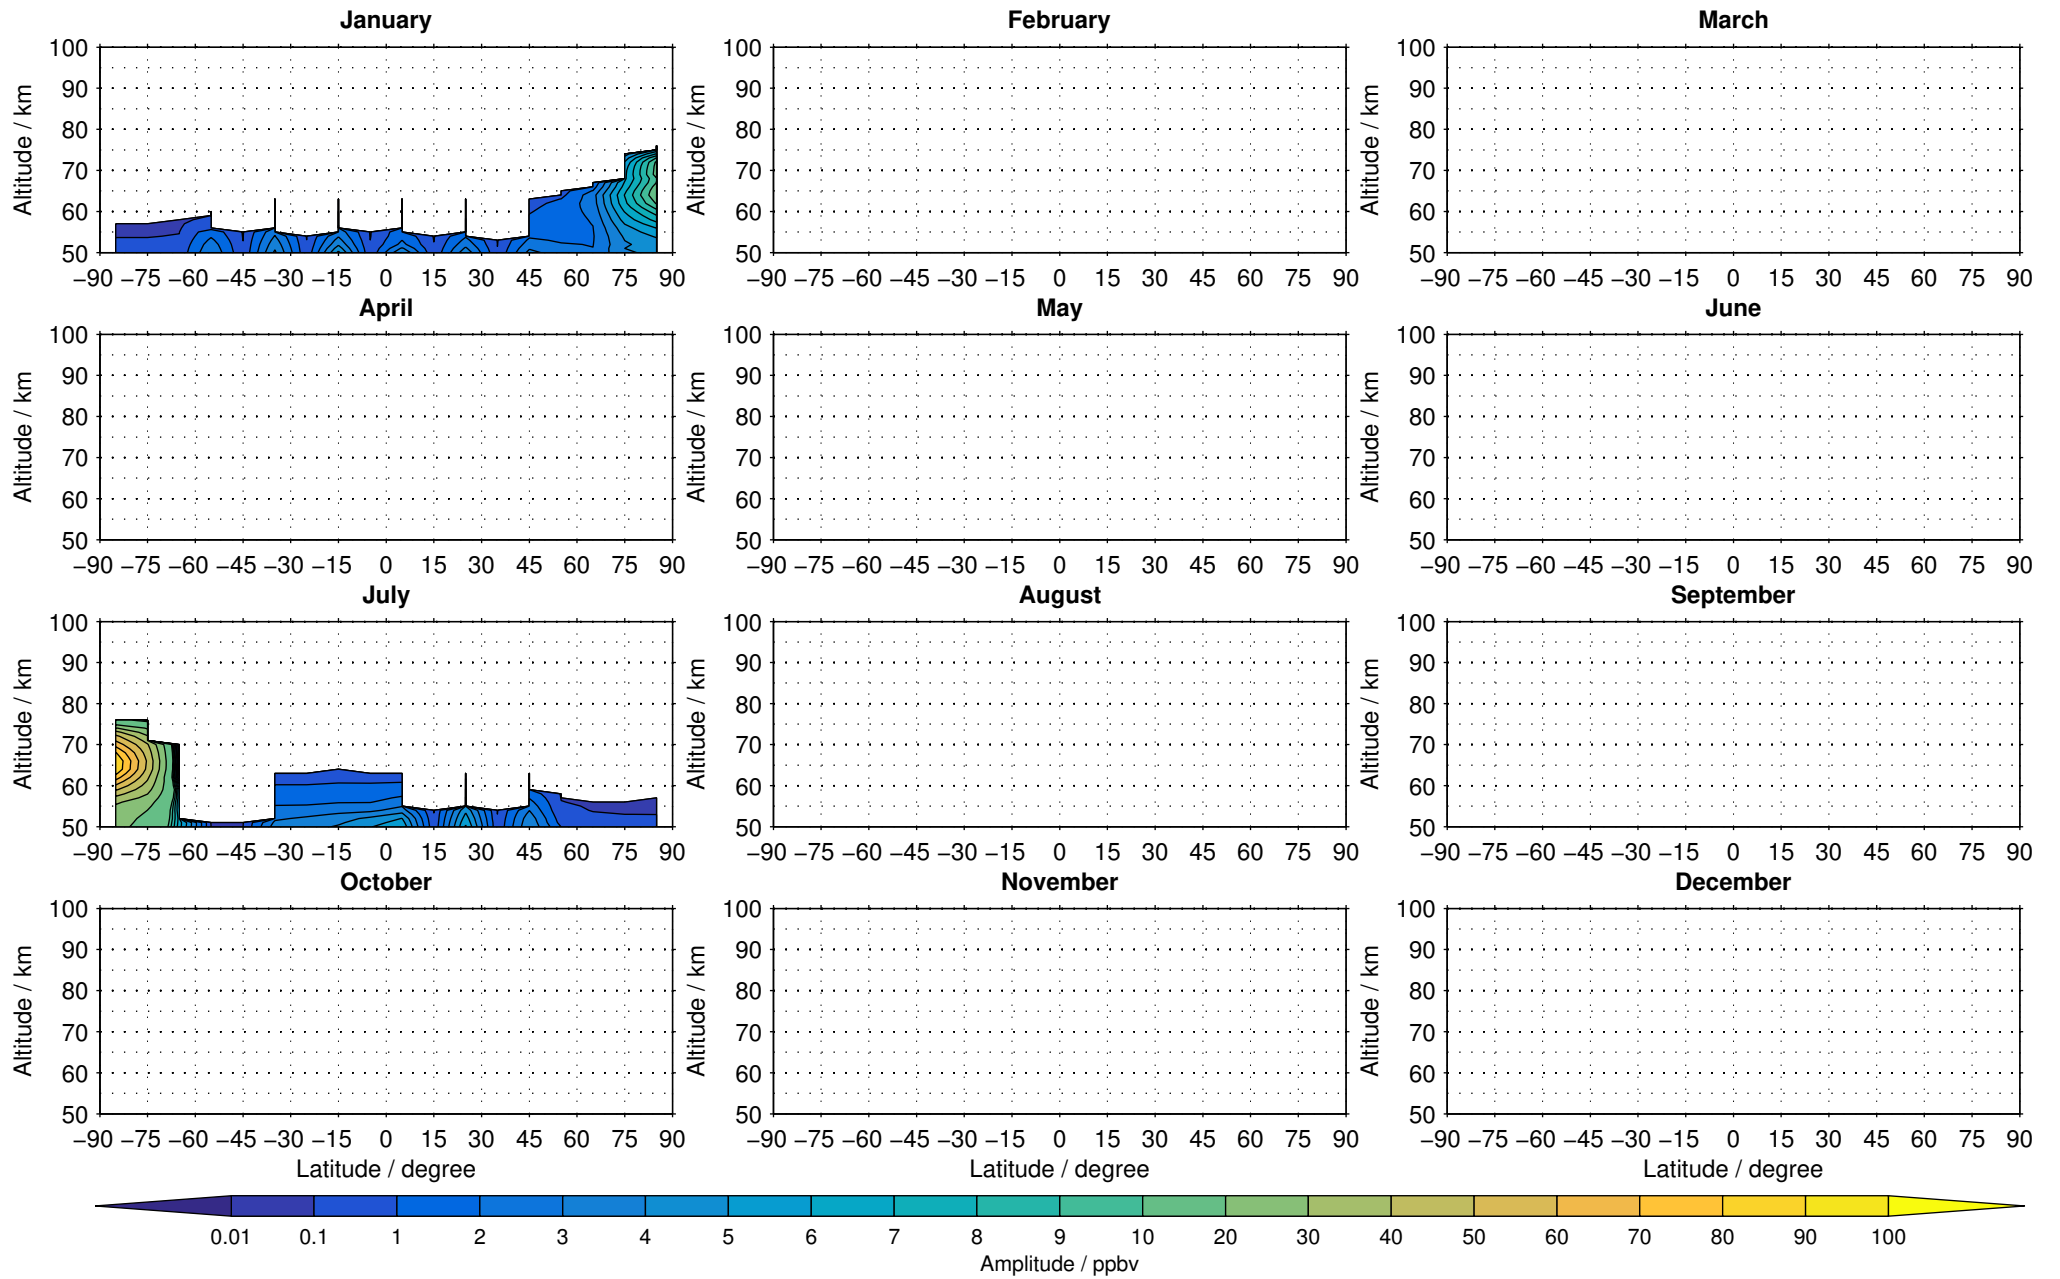

Envisat/MIPAS (IMKIAA) V5R v721 NLC nitrogen dioxide distribution for 2005

Creation Time:
11-04-2017
21:23:04 LT

Envisat/MIPAS (IMKIAA) V5R v721 NLC nitrogen dioxide distribution for 2007

Creation Time:
11-04-2017
21:23:04 LT

Envisat/MIPAS (IMKIAA) V5R v721 NLC nitrogen dioxide distribution for 2008

Creation Time:
11-04-2017
21:23:05 LT

Envisat/MIPAS (IMKIAA) V5R v721 NLC nitrogen dioxide distribution for 2009

Creation Time:
11-04-2017
21:23:06 LT

Envisat/MIPAS (IMKIAA) V5R v721 NLC nitrogen dioxide distribution for 2010

Creation Time:
11-04-2017
21:23:06 LT

Envisat/MIPAS (IMKIAA) V5R v721 NLC nitrogen dioxide distribution for 2011

Creation Time:
11-04-2017
21:23:07 LT