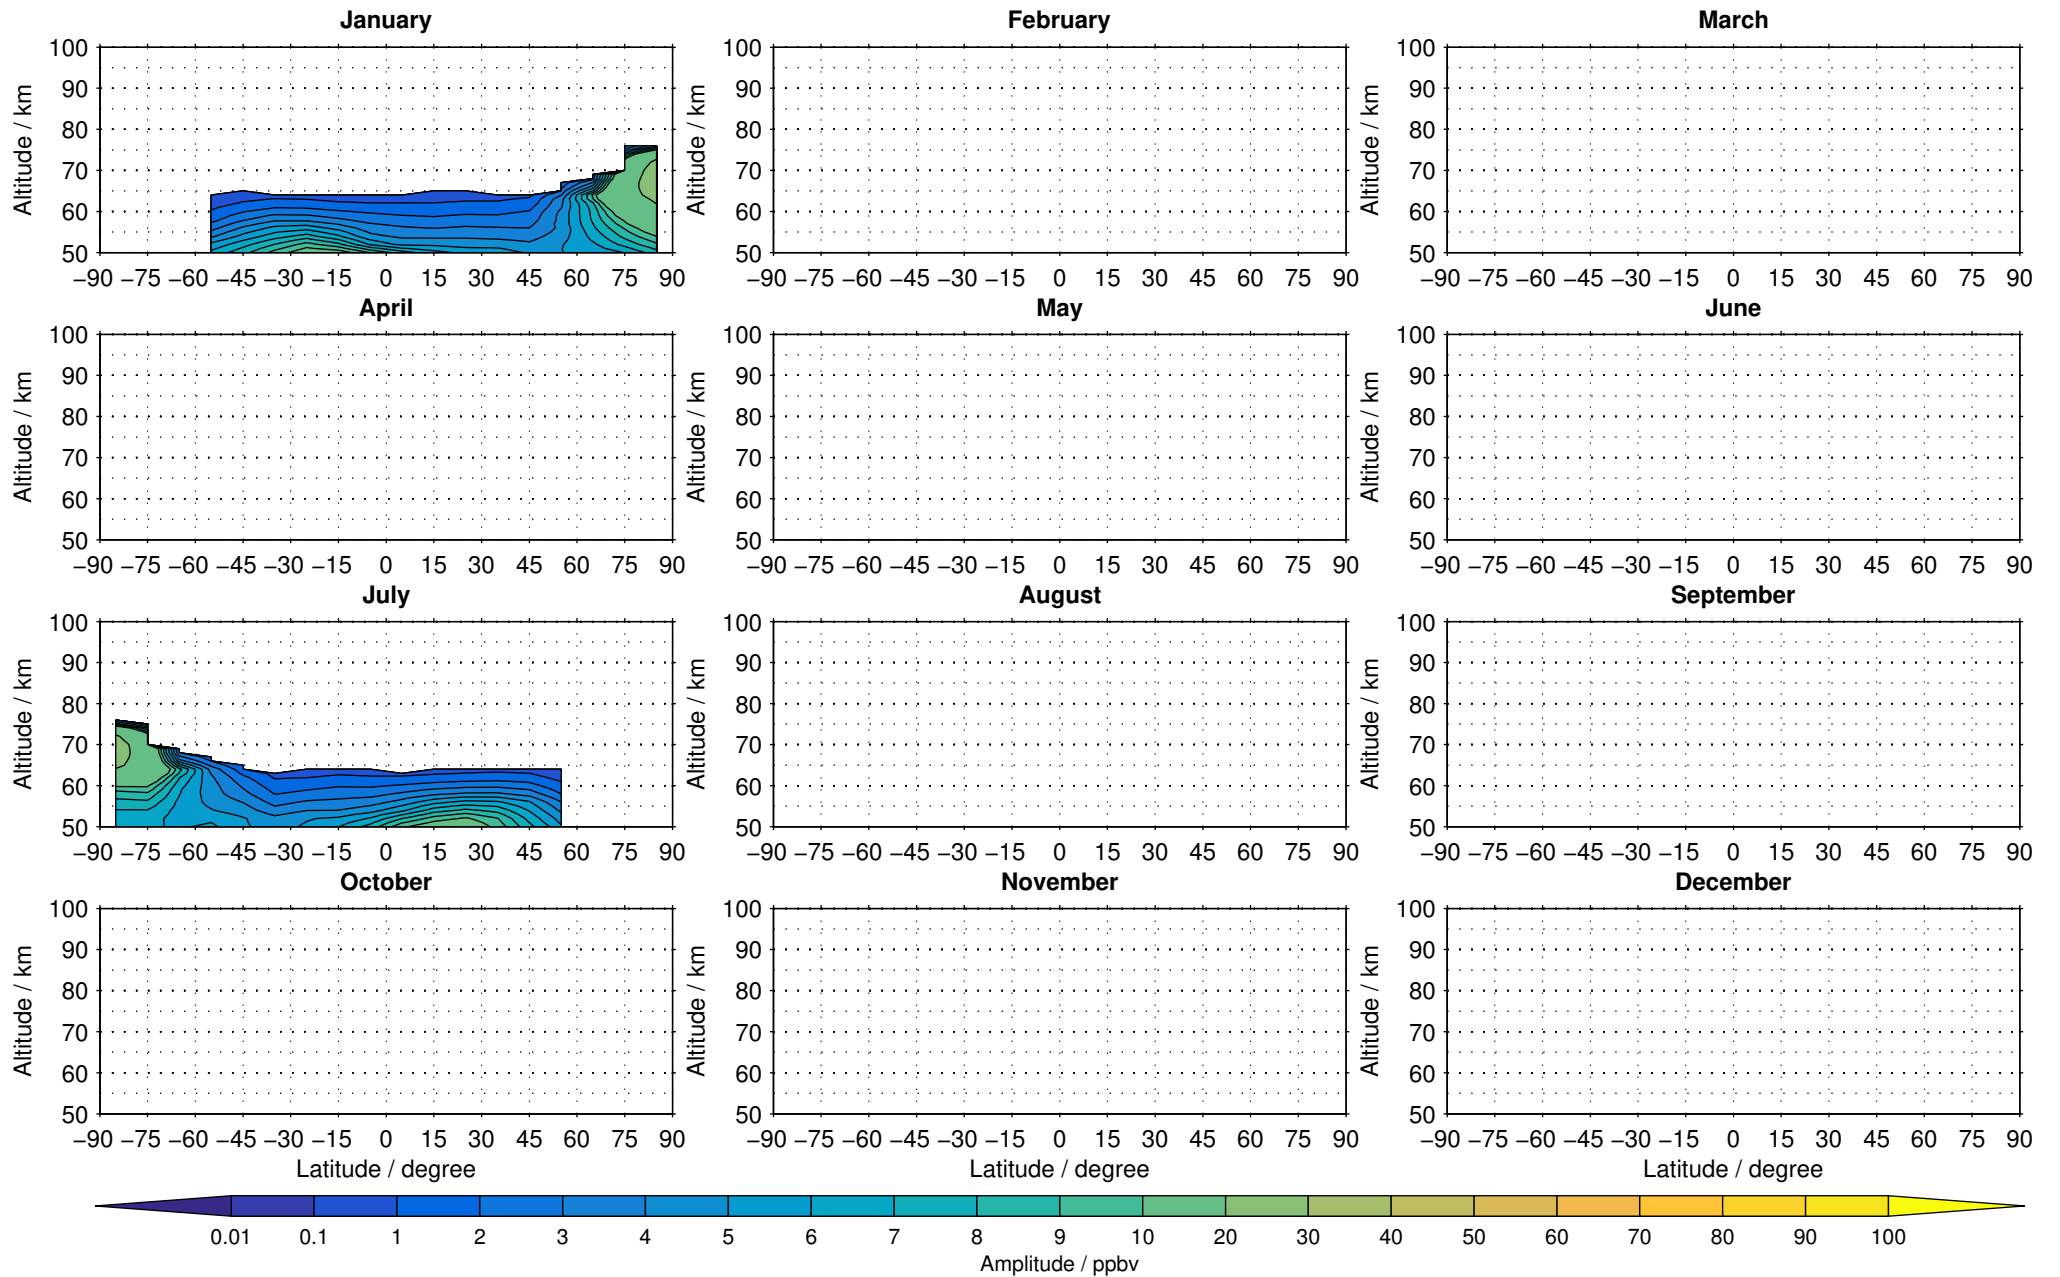

Creation Time:
11-04-2017
21:23:23 LT

Envisat/MIPAS (IMKIAA) V5R v721 NLC nighttime nitrogen dioxide distribution for 2008

Creation Time:
11-04-2017
21:23:24 LT

Envisat/MIPAS (IMKIAA) V5R v721 NLC nighttime nitrogen dioxide distribution for 2009

Creation Time:
11-04-2017
21:23:24 LT

Envisat/MIPAS (IMKIAA) V5R v721 NLC nighttime nitrogen dioxide distribution for 2010

Creation Time:
11-04-2017
21:23:25 LT

Envisat/MIPAS (IMKIAA) V5R v721 NLC nighttime nitrogen dioxide distribution for 2011

Creation Time:
11-04-2017
21:23:26 LT

Envisat/MIPAS (IMKIAA) V5R v721 NLC nighttime nitrogen dioxide distribution for 2012

Creation Time:
11-04-2017
21:23:27 LT