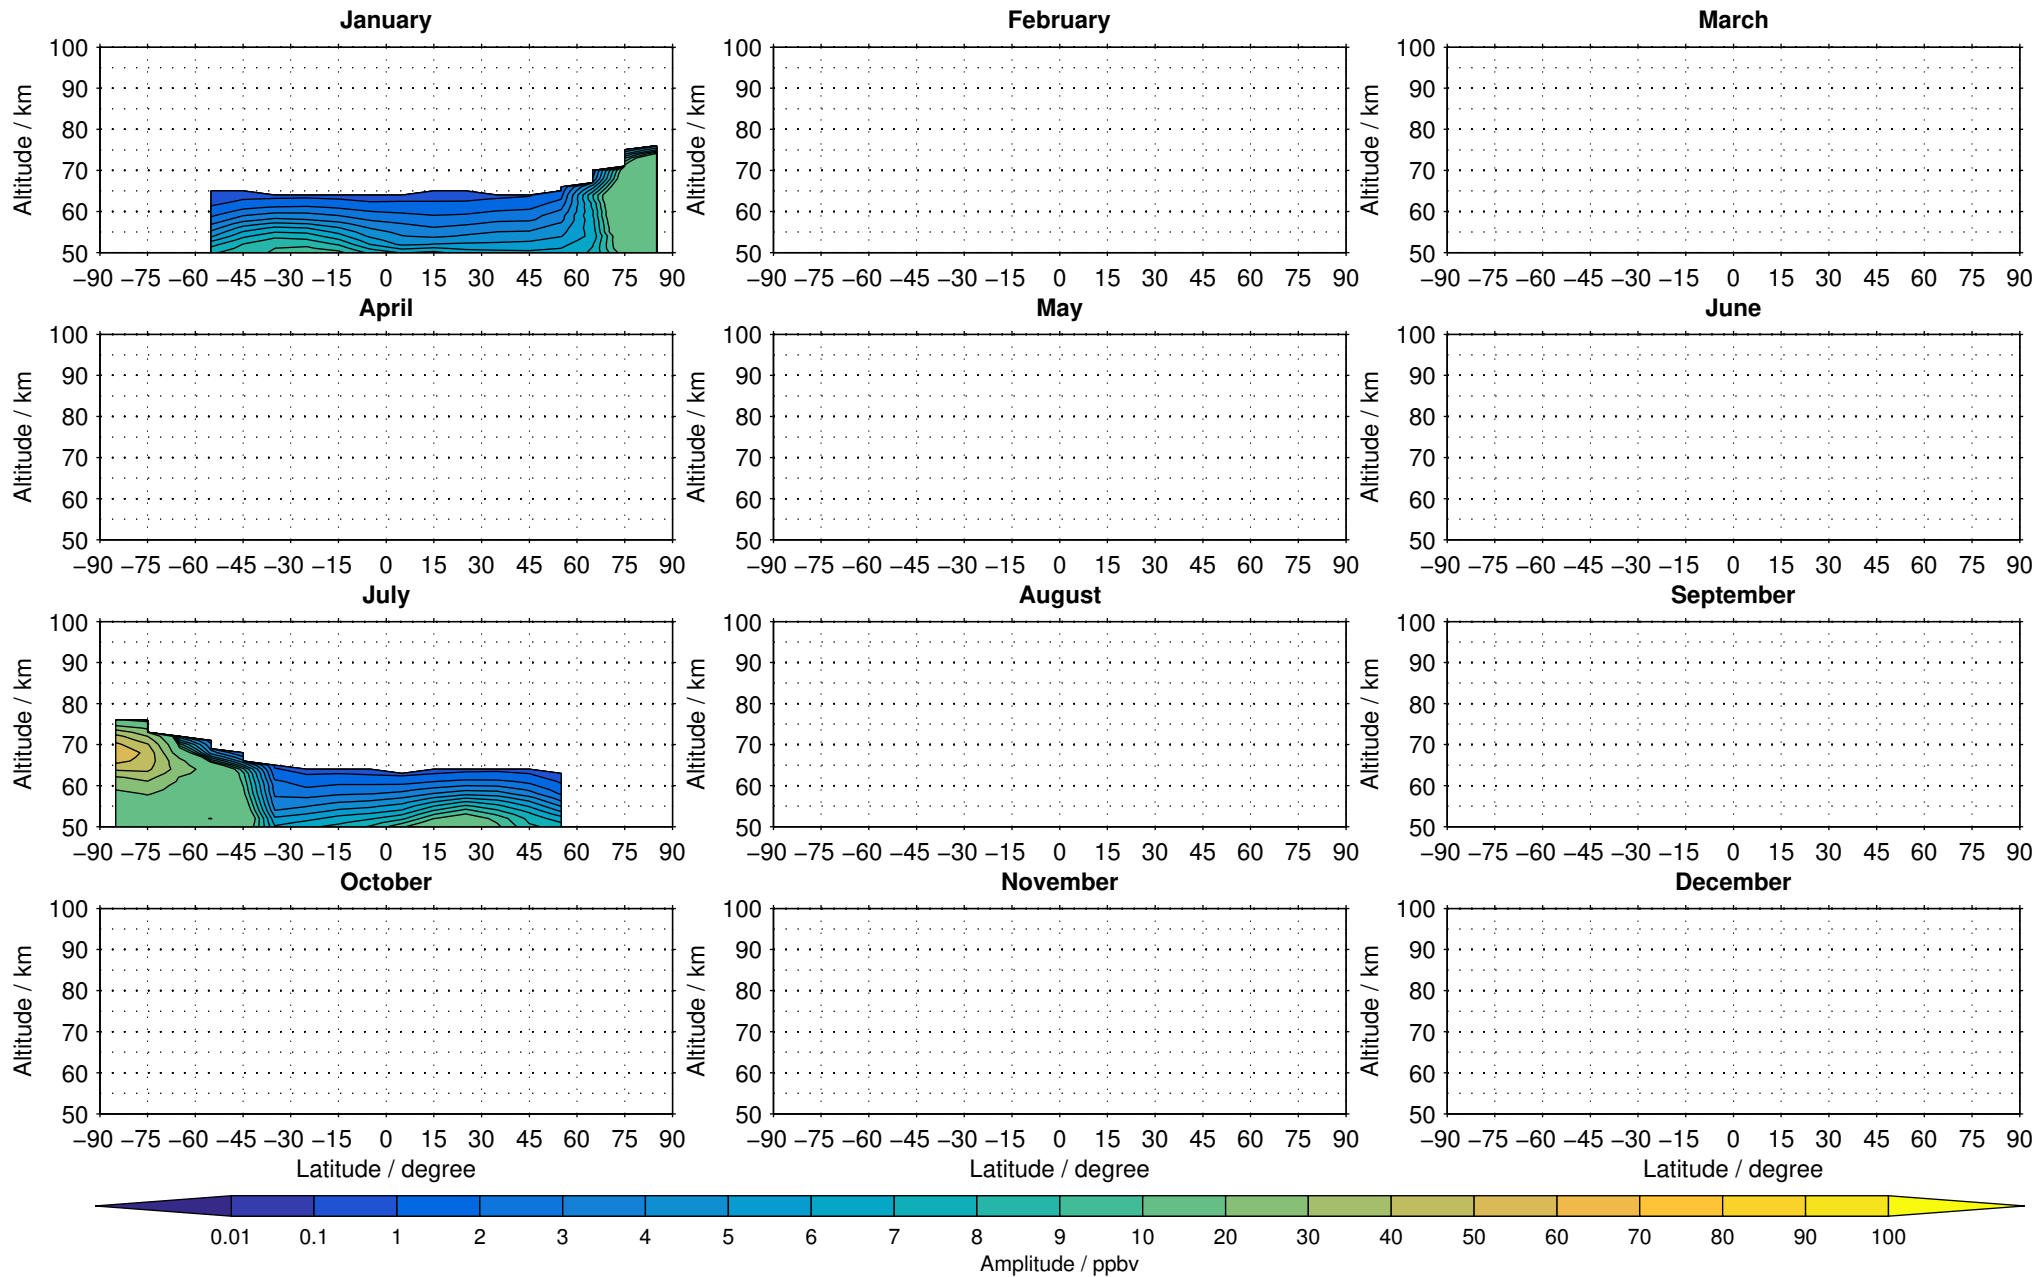

Creation Time:
11-04-2017
21:23:23 LT

Envisat/MIPAS (IMKIAA) V5R v721 NLC nighttime nitrogen dioxide distribution for 2008

Creation Time:
11-04-2017
21:23:24 LT

Envisat/MIPAS (IMKIAA) V5R v721 NLC nighttime nitrogen dioxide distribution for 2009

Creation Time:
11-04-2017
21:23:24 LT

Envisat/MIPAS (IMKIAA) V5R v721 NLC nighttime nitrogen dioxide distribution for 2010

Creation Time:
11-04-2017
21:23:25 LT

Envisat/MIPAS (IMKIAA) V5R v721 NLC nighttime nitrogen dioxide distribution for 2011

Creation Time:
11-04-2017
21:23:26 LT

Envisat/MIPAS (IMKIAA) V5R v721 NLC nighttime nitrogen dioxide distribution for 2012

Creation Time:
11-04-2017
21:23:27 LT