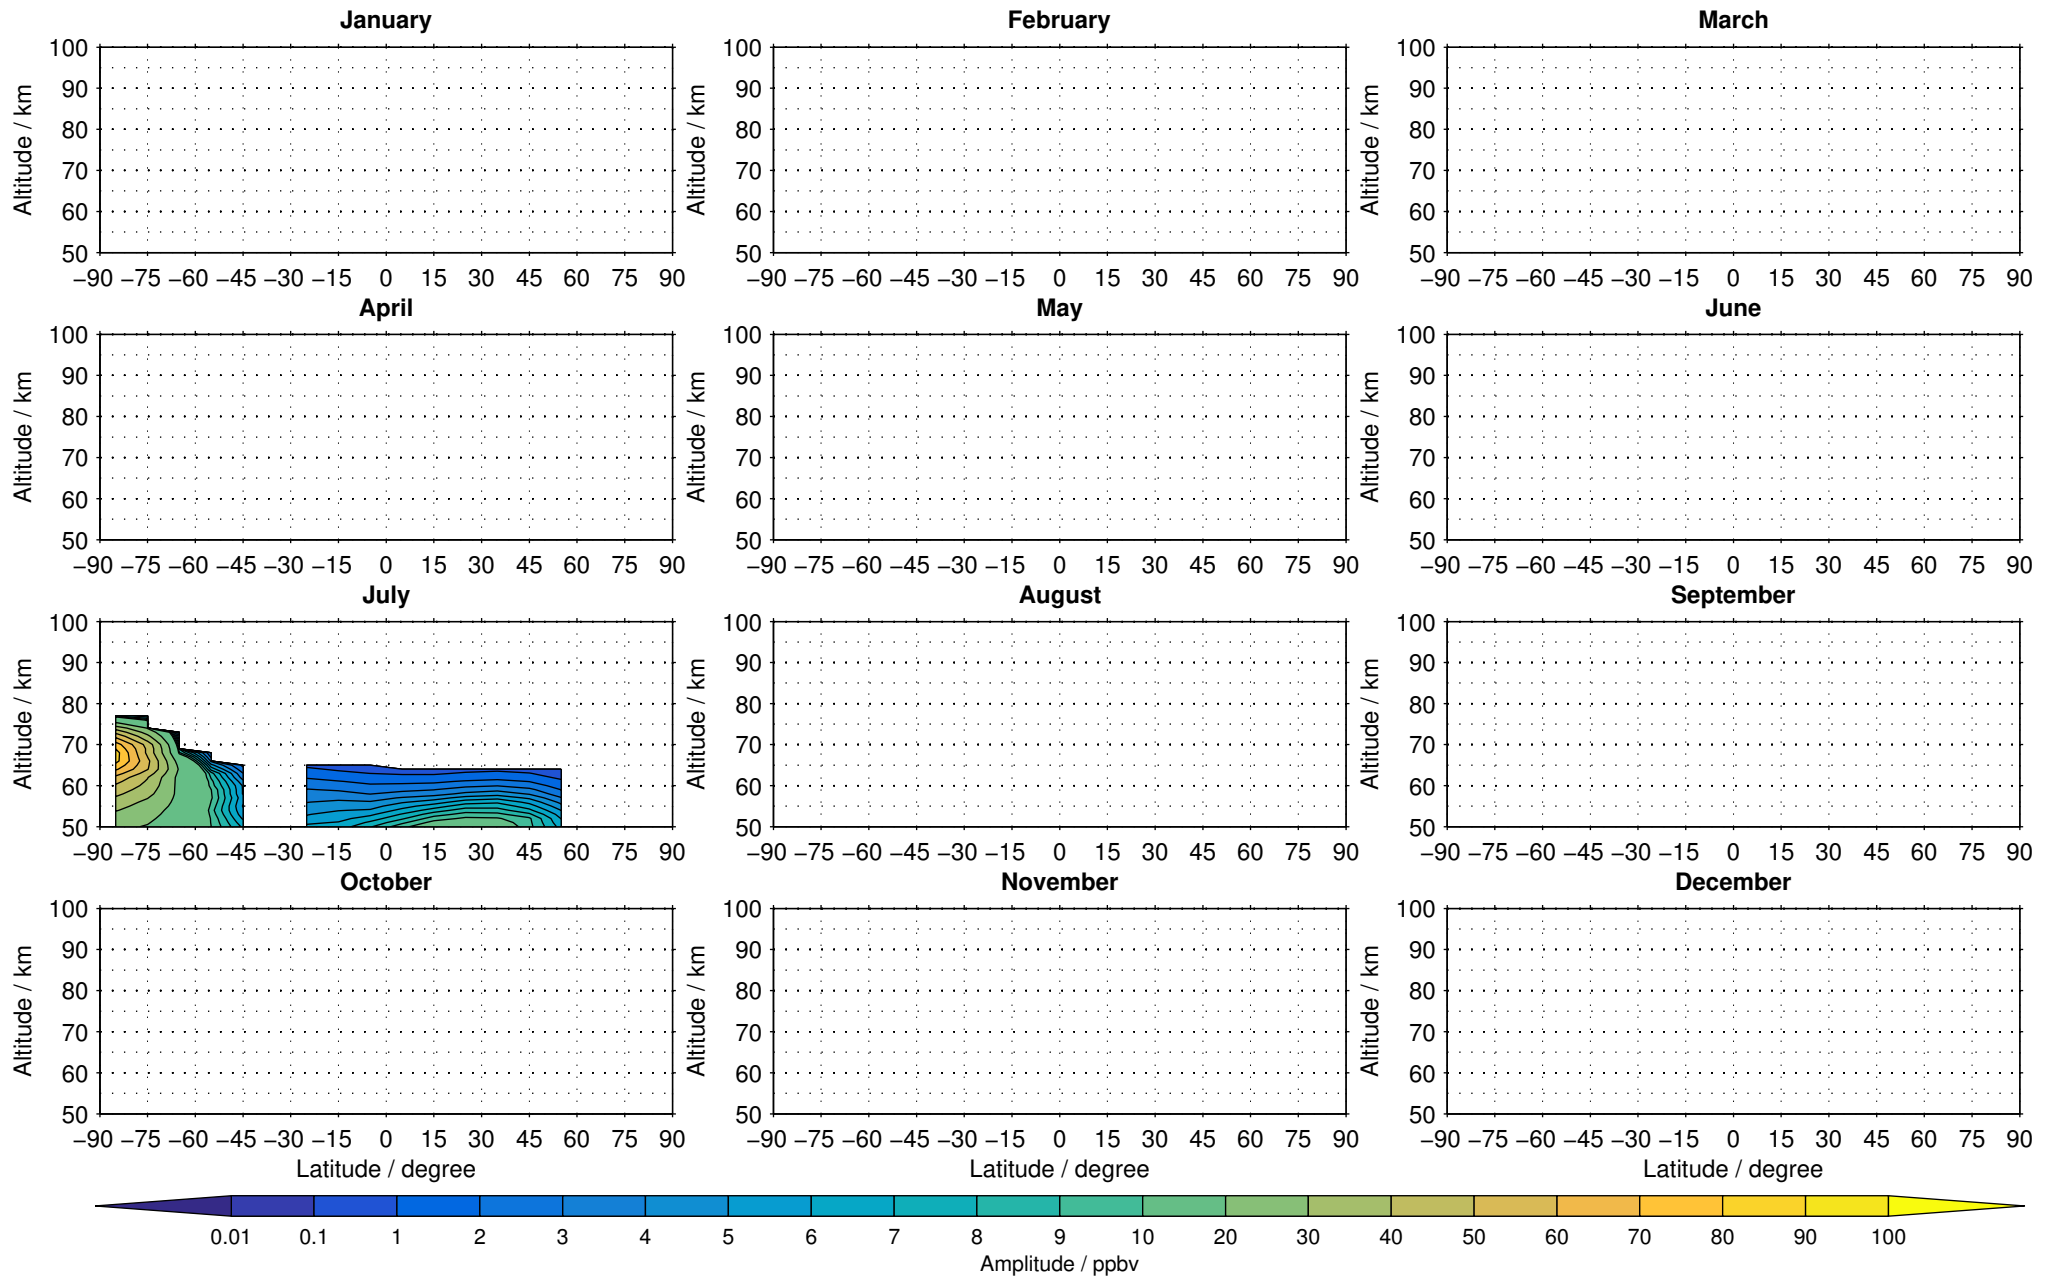

Envisat/MIPAS (IMKIAA) V5R v721 NLC nighttime nitrogen dioxide distribution for 2005

Creation Time:
11-04-2017
21:23:22 LT

Envisat/MIPAS (IMKIAA) V5R v721 NLC nighttime nitrogen dioxide distribution for 2007

Creation Time:
11-04-2017
21:23:23 LT

Envisat/MIPAS (IMKIAA) V5R v721 NLC nighttime nitrogen dioxide distribution for 2008

Creation Time:
11-04-2017
21:23:24 LT

Envisat/MIPAS (IMKIAA) V5R v721 NLC nighttime nitrogen dioxide distribution for 2009

Creation Time:
11-04-2017
21:23:24 LT

Envisat/MIPAS (IMKIAA) V5R v721 NLC nighttime nitrogen dioxide distribution for 2010

Creation Time:
11-04-2017
21:23:25 LT

Envisat/MIPAS (IMKIAA) V5R v721 NLC nighttime nitrogen dioxide distribution for 2011

Creation Time:
11-04-2017
21:23:26 LT

Envisat/MIPAS (IMKIAA) V5R v721 NLC nighttime nitrogen dioxide distribution for 2012

Creation Time:
11-04-2017
21:23:27 LT