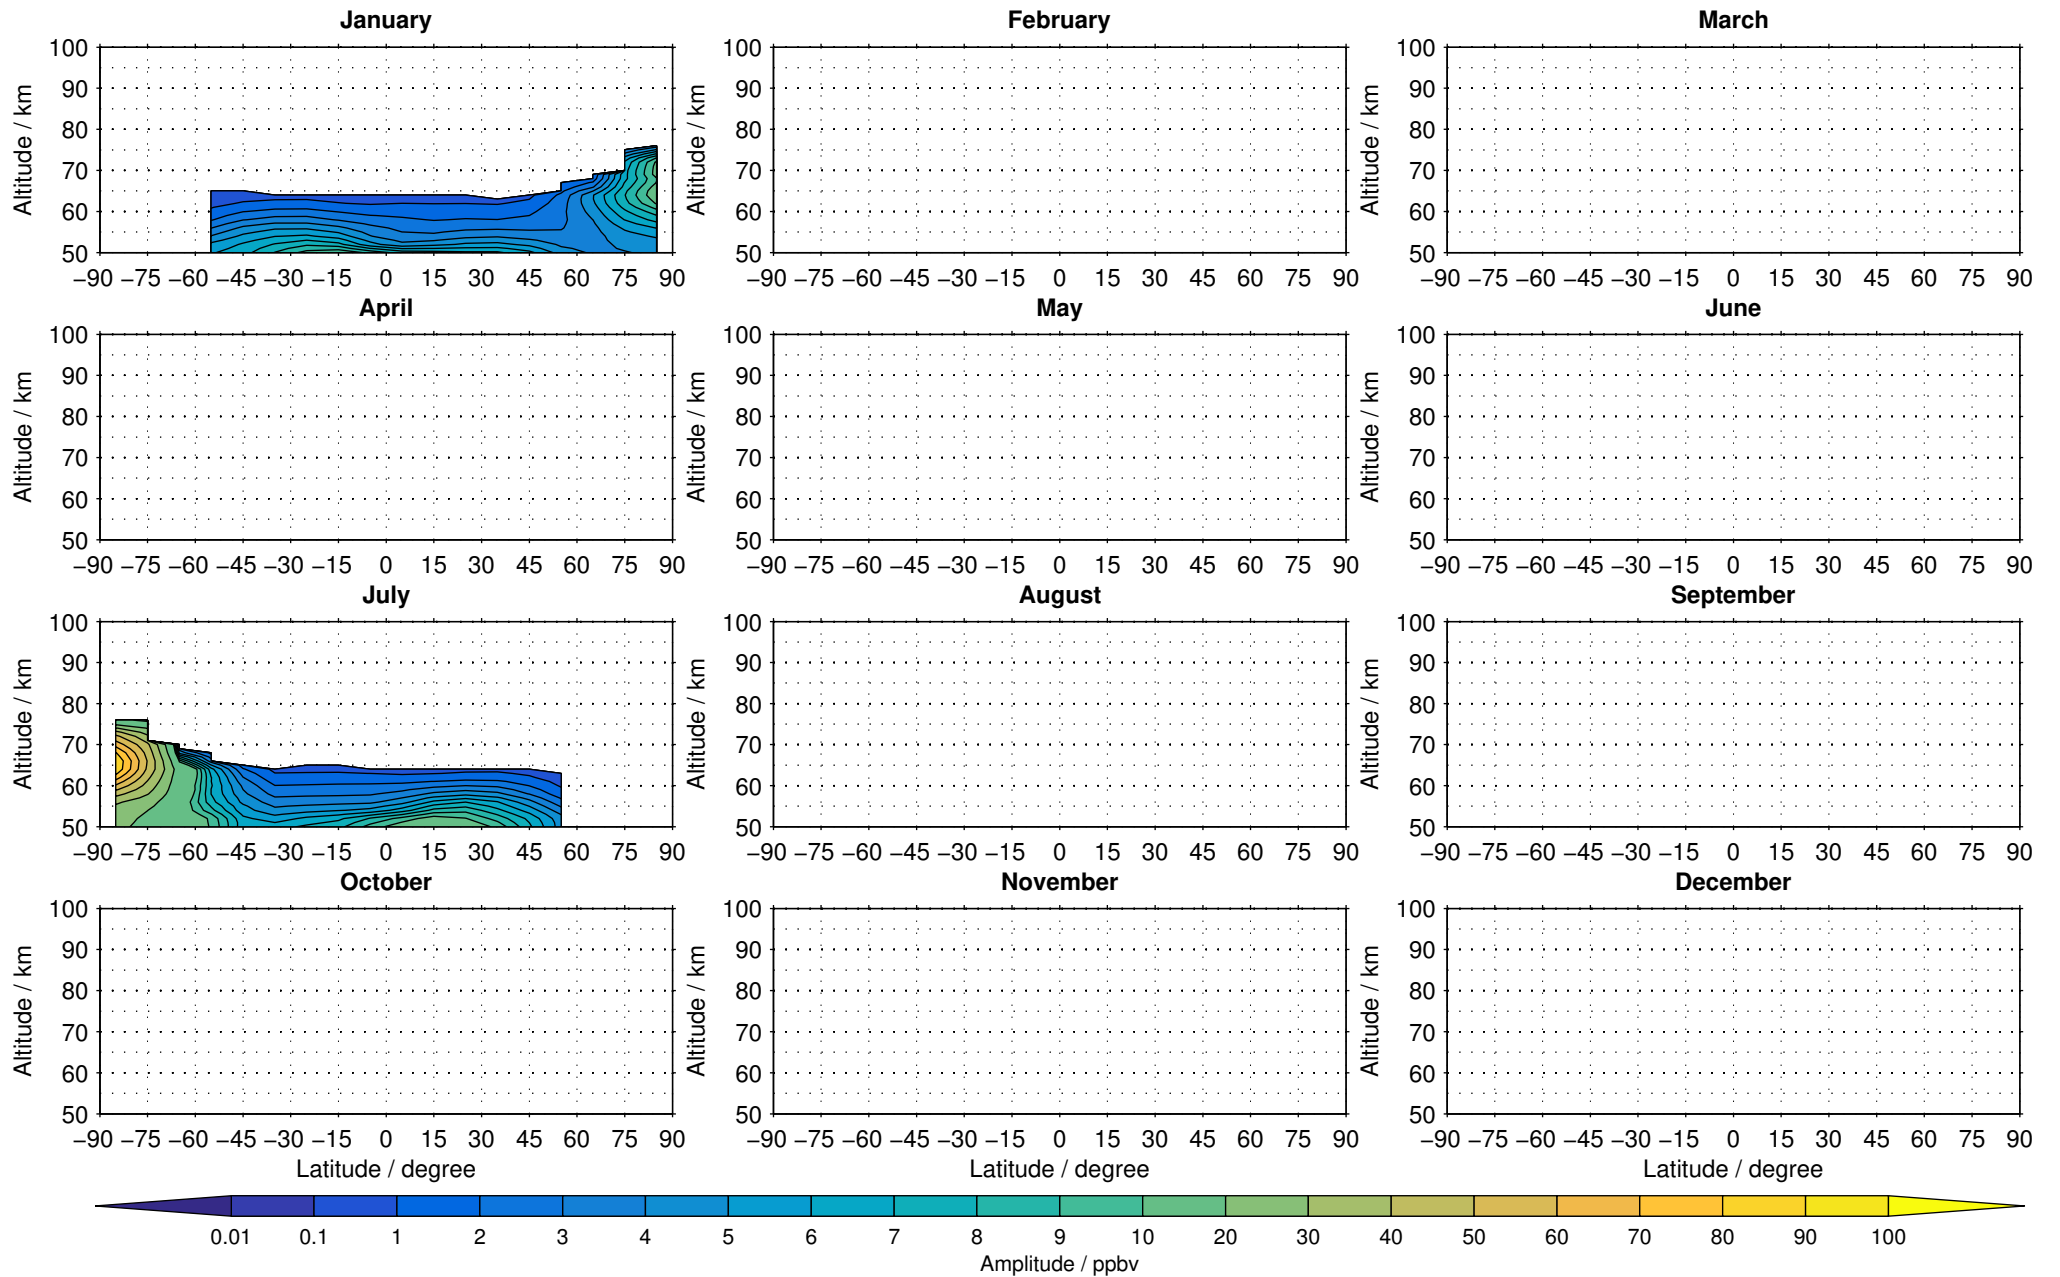

Creation Time:
11-04-2017
21:23:23 LT

Envisat/MIPAS (IMKIAA) V5R v721 NLC nighttime nitrogen dioxide distribution for 2008

Creation Time:
11-04-2017
21:23:24 LT

Envisat/MIPAS (IMKIAA) V5R v721 NLC nighttime nitrogen dioxide distribution for 2009

Creation Time:
11-04-2017
21:23:24 LT

Envisat/MIPAS (IMKIAA) V5R v721 NLC nighttime nitrogen dioxide distribution for 2010

Creation Time:
11-04-2017
21:23:25 LT

Envisat/MIPAS (IMKIAA) V5R v721 NLC nighttime nitrogen dioxide distribution for 2011

Creation Time:
11-04-2017
21:23:26 LT

Envisat/MIPAS (IMKIAA) V5R v721 NLC nighttime nitrogen dioxide distribution for 2012

Creation Time:
11-04-2017
21:23:27 LT