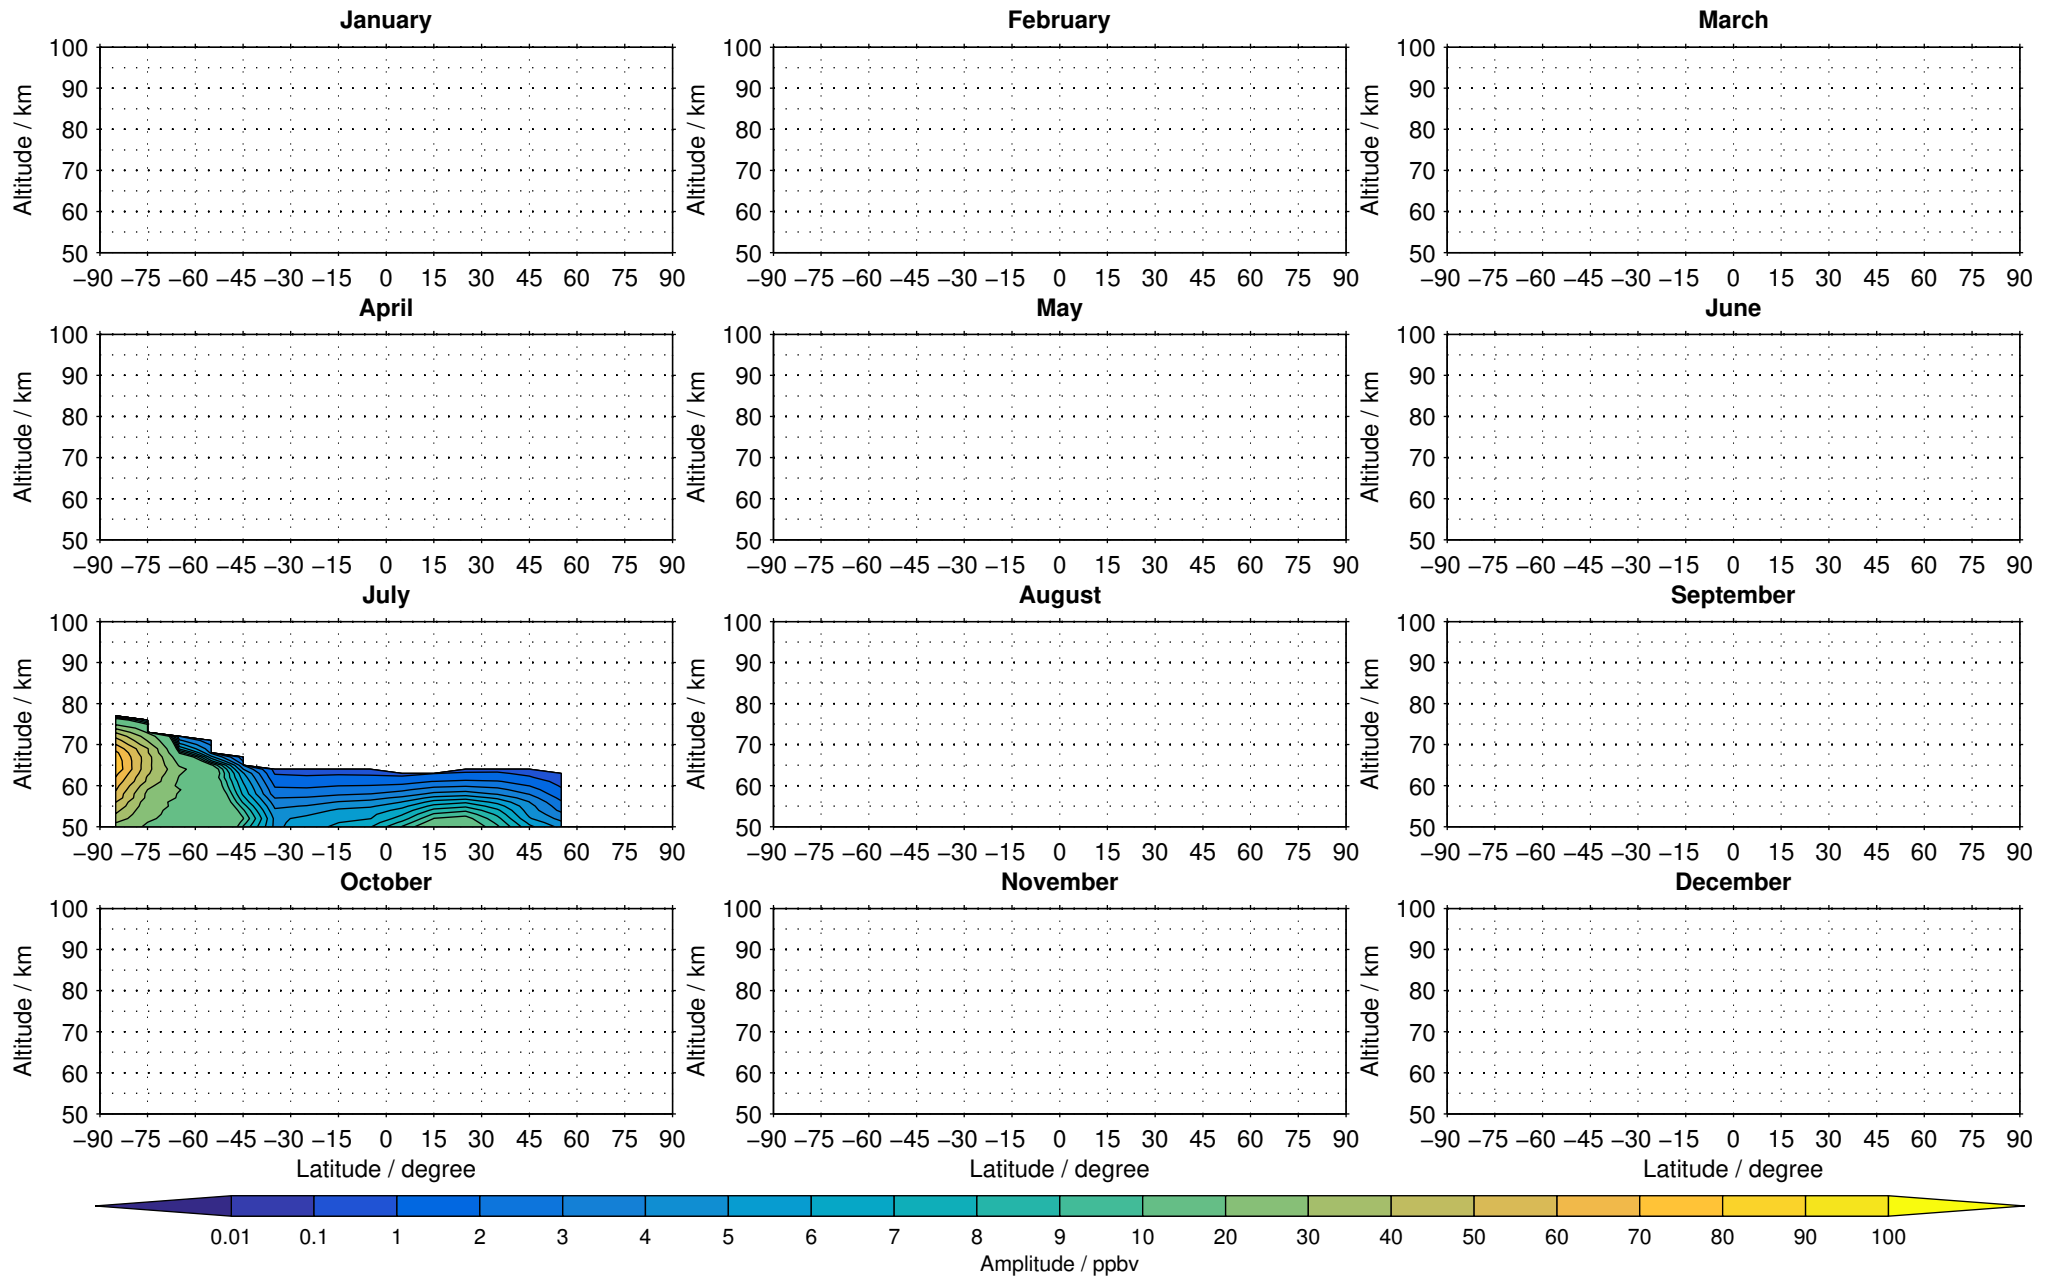

Envisat/MIPAS (IMKIAA) V5R v721 NLC nighttime nitrogen dioxide distribution for 2005

Creation Time:
11-04-2017
21:23:22 LT

Envisat/MIPAS (IMKIAA) V5R v721 NLC nighttime nitrogen dioxide distribution for 2007

Creation Time:
11-04-2017
21:23:23 LT

Envisat/MIPAS (IMKIAA) V5R v721 NLC nighttime nitrogen dioxide distribution for 2008

Creation Time:
11-04-2017
21:23:24 LT

Envisat/MIPAS (IMKIAA) V5R v721 NLC nighttime nitrogen dioxide distribution for 2009

Creation Time:
11-04-2017
21:23:24 LT

Envisat/MIPAS (IMKIAA) V5R v721 NLC nighttime nitrogen dioxide distribution for 2010

Creation Time:
11-04-2017
21:23:25 LT

Envisat/MIPAS (IMKIAA) V5R v721 NLC nighttime nitrogen dioxide distribution for 2011

Creation Time:
11-04-2017
21:23:26 LT

Envisat/MIPAS (IMKIAA) V5R v721 NLC nighttime nitrogen dioxide distribution for 2012

Creation Time:
11-04-2017
21:23:27 LT