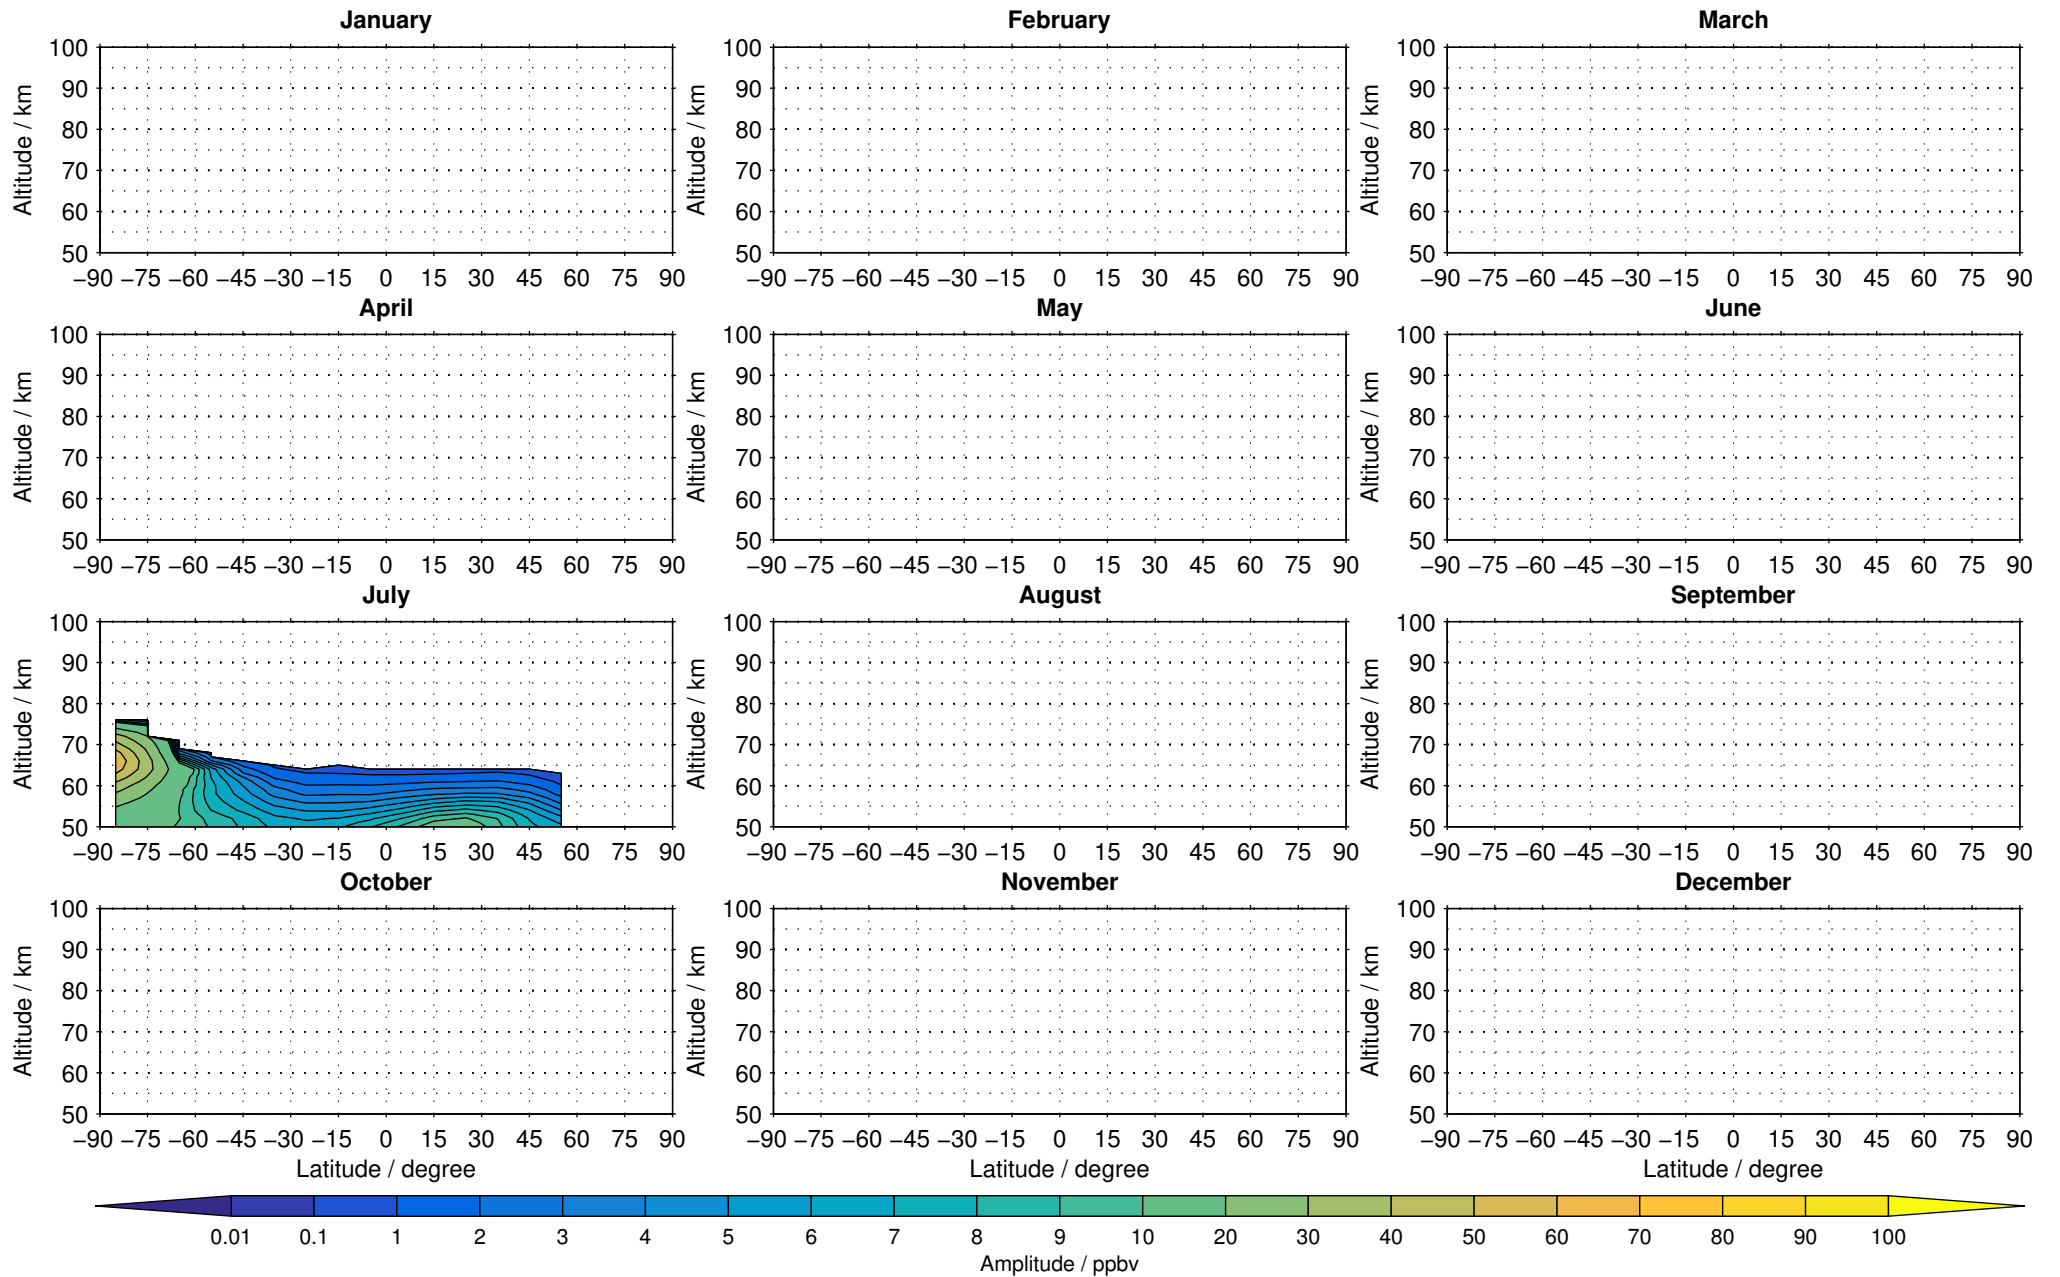

Envisat/MIPAS (IMKIAA) V5R v721 NLC nighttime nitrogen dioxide distribution for 2005

Creation Time:
11-04-2017
21:23:22 LT

Envisat/MIPAS (IMKIAA) V5R v721 NLC nighttime nitrogen dioxide distribution for 2007

Creation Time:
11-04-2017
21:23:23 LT

Envisat/MIPAS (IMKIAA) V5R v721 NLC nighttime nitrogen dioxide distribution for 2008

Creation Time:
11-04-2017
21:23:24 LT

Envisat/MIPAS (IMKIAA) V5R v721 NLC nighttime nitrogen dioxide distribution for 2009

Creation Time:
11-04-2017
21:23:24 LT

Envisat/MIPAS (IMKIAA) V5R v721 NLC nighttime nitrogen dioxide distribution for 2010

Creation Time:
11-04-2017
21:23:25 LT

Envisat/MIPAS (IMKIAA) V5R v721 NLC nighttime nitrogen dioxide distribution for 2011

Creation Time:
11-04-2017
21:23:26 LT

Envisat/MIPAS (IMKIAA) V5R v721 NLC nighttime nitrogen dioxide distribution for 2012

Creation Time:
11-04-2017
21:23:27 LT