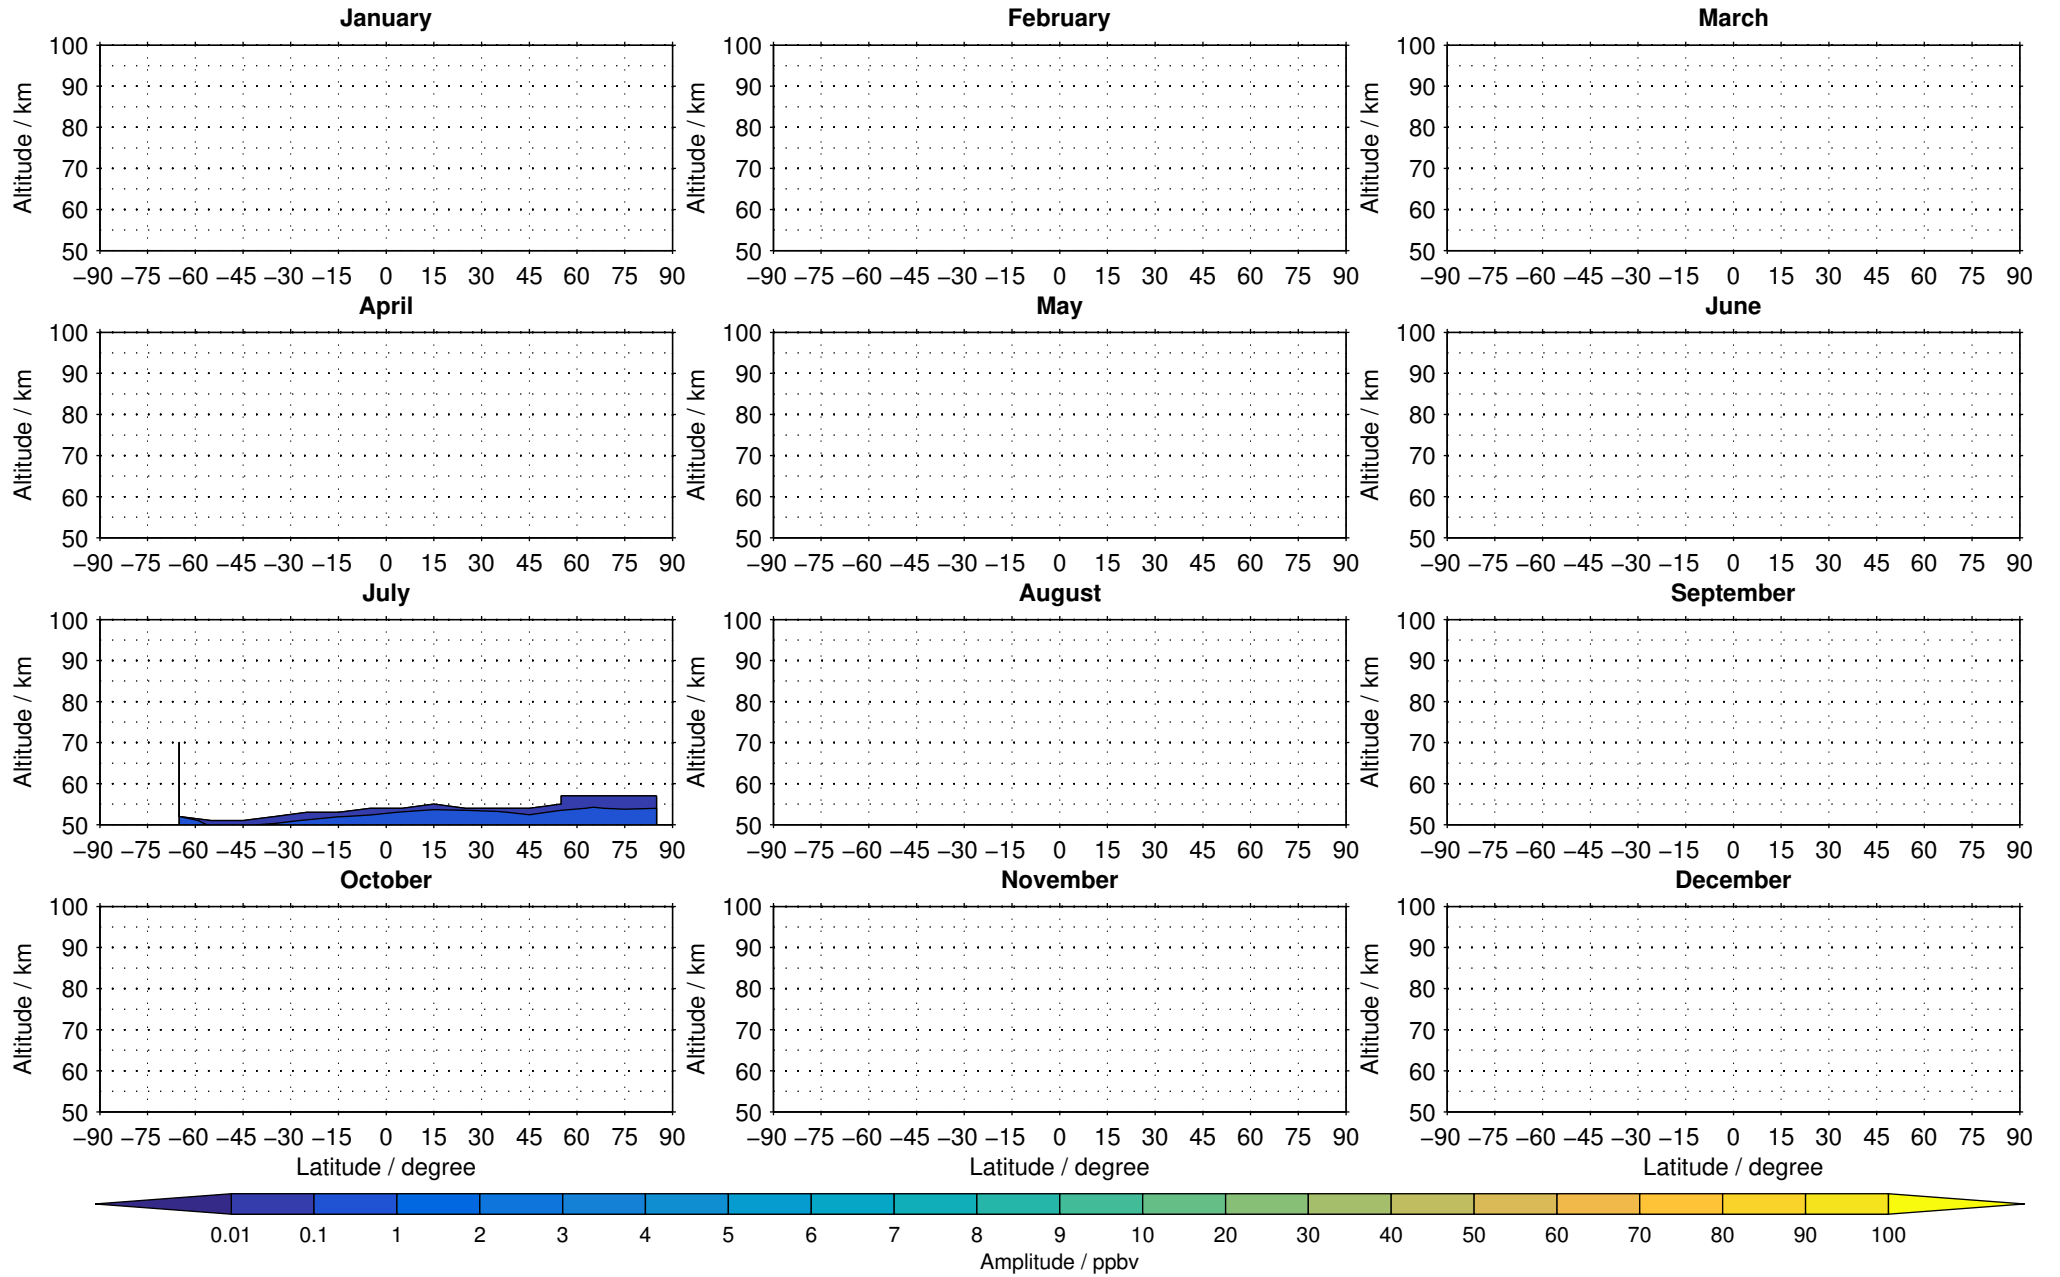

Envisat/MIPAS (IMKIAA) V5R v721 NLC daytime nitrogen dioxide distribution for 2005

Creation Time:
11-04-2017
21:23:12 LT

Envisat/MIPAS (IMKIAA) V5R v721 NLC daytime nitrogen dioxide distribution for 2007

Creation Time:
11-04-2017
21:23:13 LT

Envisat/MIPAS (IMKIAA) V5R v721 NLC daytime nitrogen dioxide distribution for 2008

Creation Time:
11-04-2017
21:23:14 LT

Envisat/MIPAS (IMKIAA) V5R v721 NLC daytime nitrogen dioxide distribution for 2009

Creation Time:
11-04-2017
21:23:14 LT

Envisat/MIPAS (IMKIAA) V5R v721 NLC daytime nitrogen dioxide distribution for 2010

Creation Time:
11-04-2017
21:23:15 LT

Envisat/MIPAS (IMKIAA) V5R v721 NLC daytime nitrogen dioxide distribution for 2011

Creation Time:
11-04-2017
21:23:16 LT

Envisat/MIPAS (IMKIAA) V5R v721 NLC daytime nitrogen dioxide distribution for 2012

Creation Time:
11-04-2017
21:23:17 LT