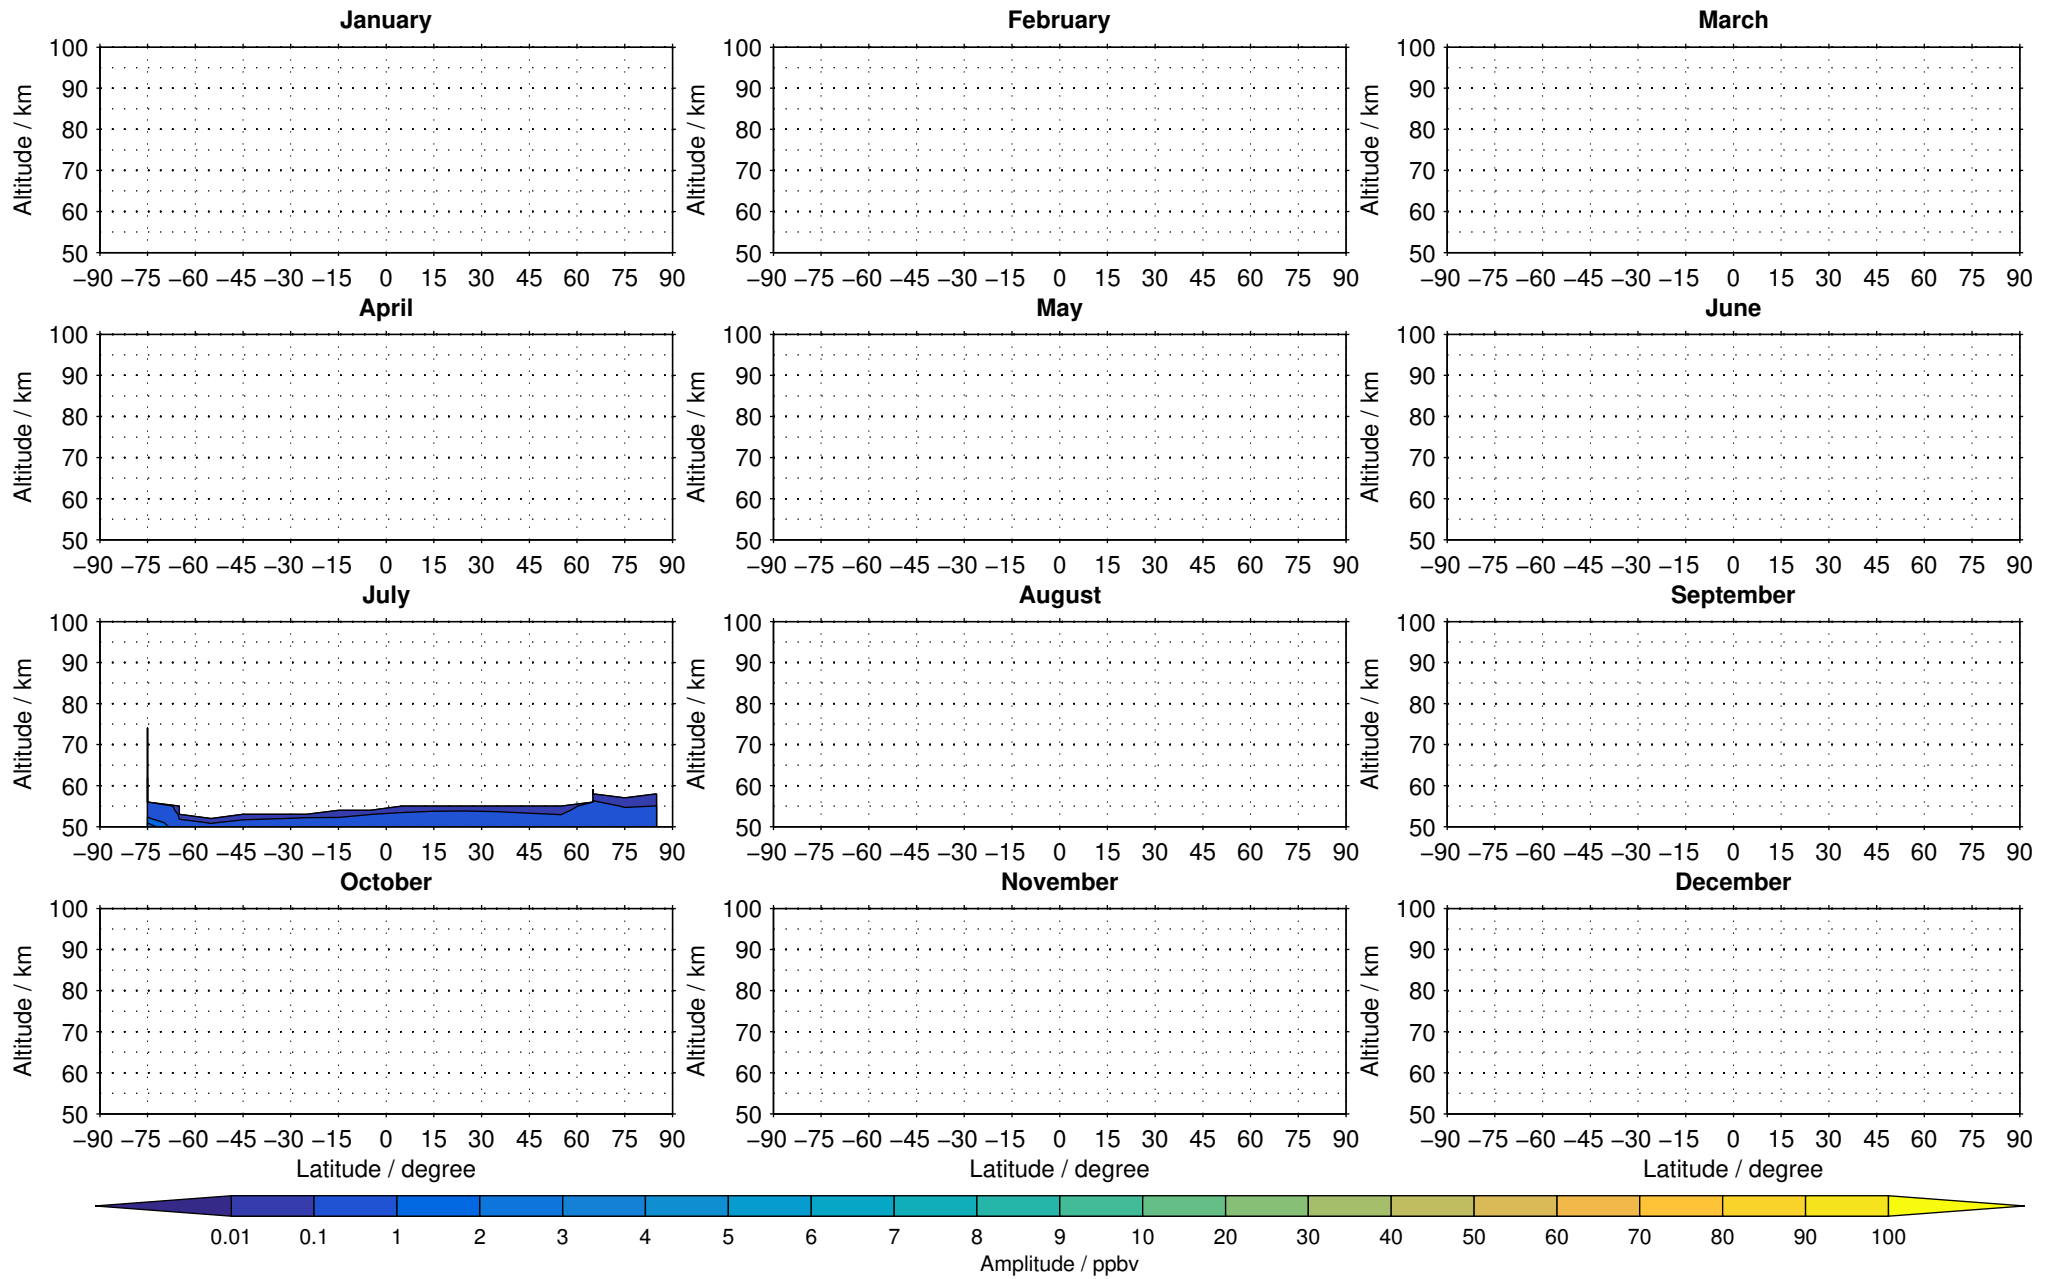

Envisat/MIPAS (IMKIAA) V5R v721 NLC daytime nitrogen dioxide distribution for 2005

Creation Time:
11-04-2017
21:23:12 LT

Envisat/MIPAS (IMKIAA) V5R v721 NLC daytime nitrogen dioxide distribution for 2007

Creation Time:
11-04-2017
21:23:13 LT

Envisat/MIPAS (IMKIAA) V5R v721 NLC daytime nitrogen dioxide distribution for 2008

Creation Time:
11-04-2017
21:23:14 LT

Envisat/MIPAS (IMKIAA) V5R v721 NLC daytime nitrogen dioxide distribution for 2009

Creation Time:
11-04-2017
21:23:14 LT

Envisat/MIPAS (IMKIAA) V5R v721 NLC daytime nitrogen dioxide distribution for 2010

Creation Time:
11-04-2017
21:23:15 LT

Envisat/MIPAS (IMKIAA) V5R v721 NLC daytime nitrogen dioxide distribution for 2011

Creation Time:
11-04-2017
21:23:16 LT

Envisat/MIPAS (IMKIAA) V5R v721 NLC daytime nitrogen dioxide distribution for 2012

Creation Time:
11-04-2017
21:23:17 LT