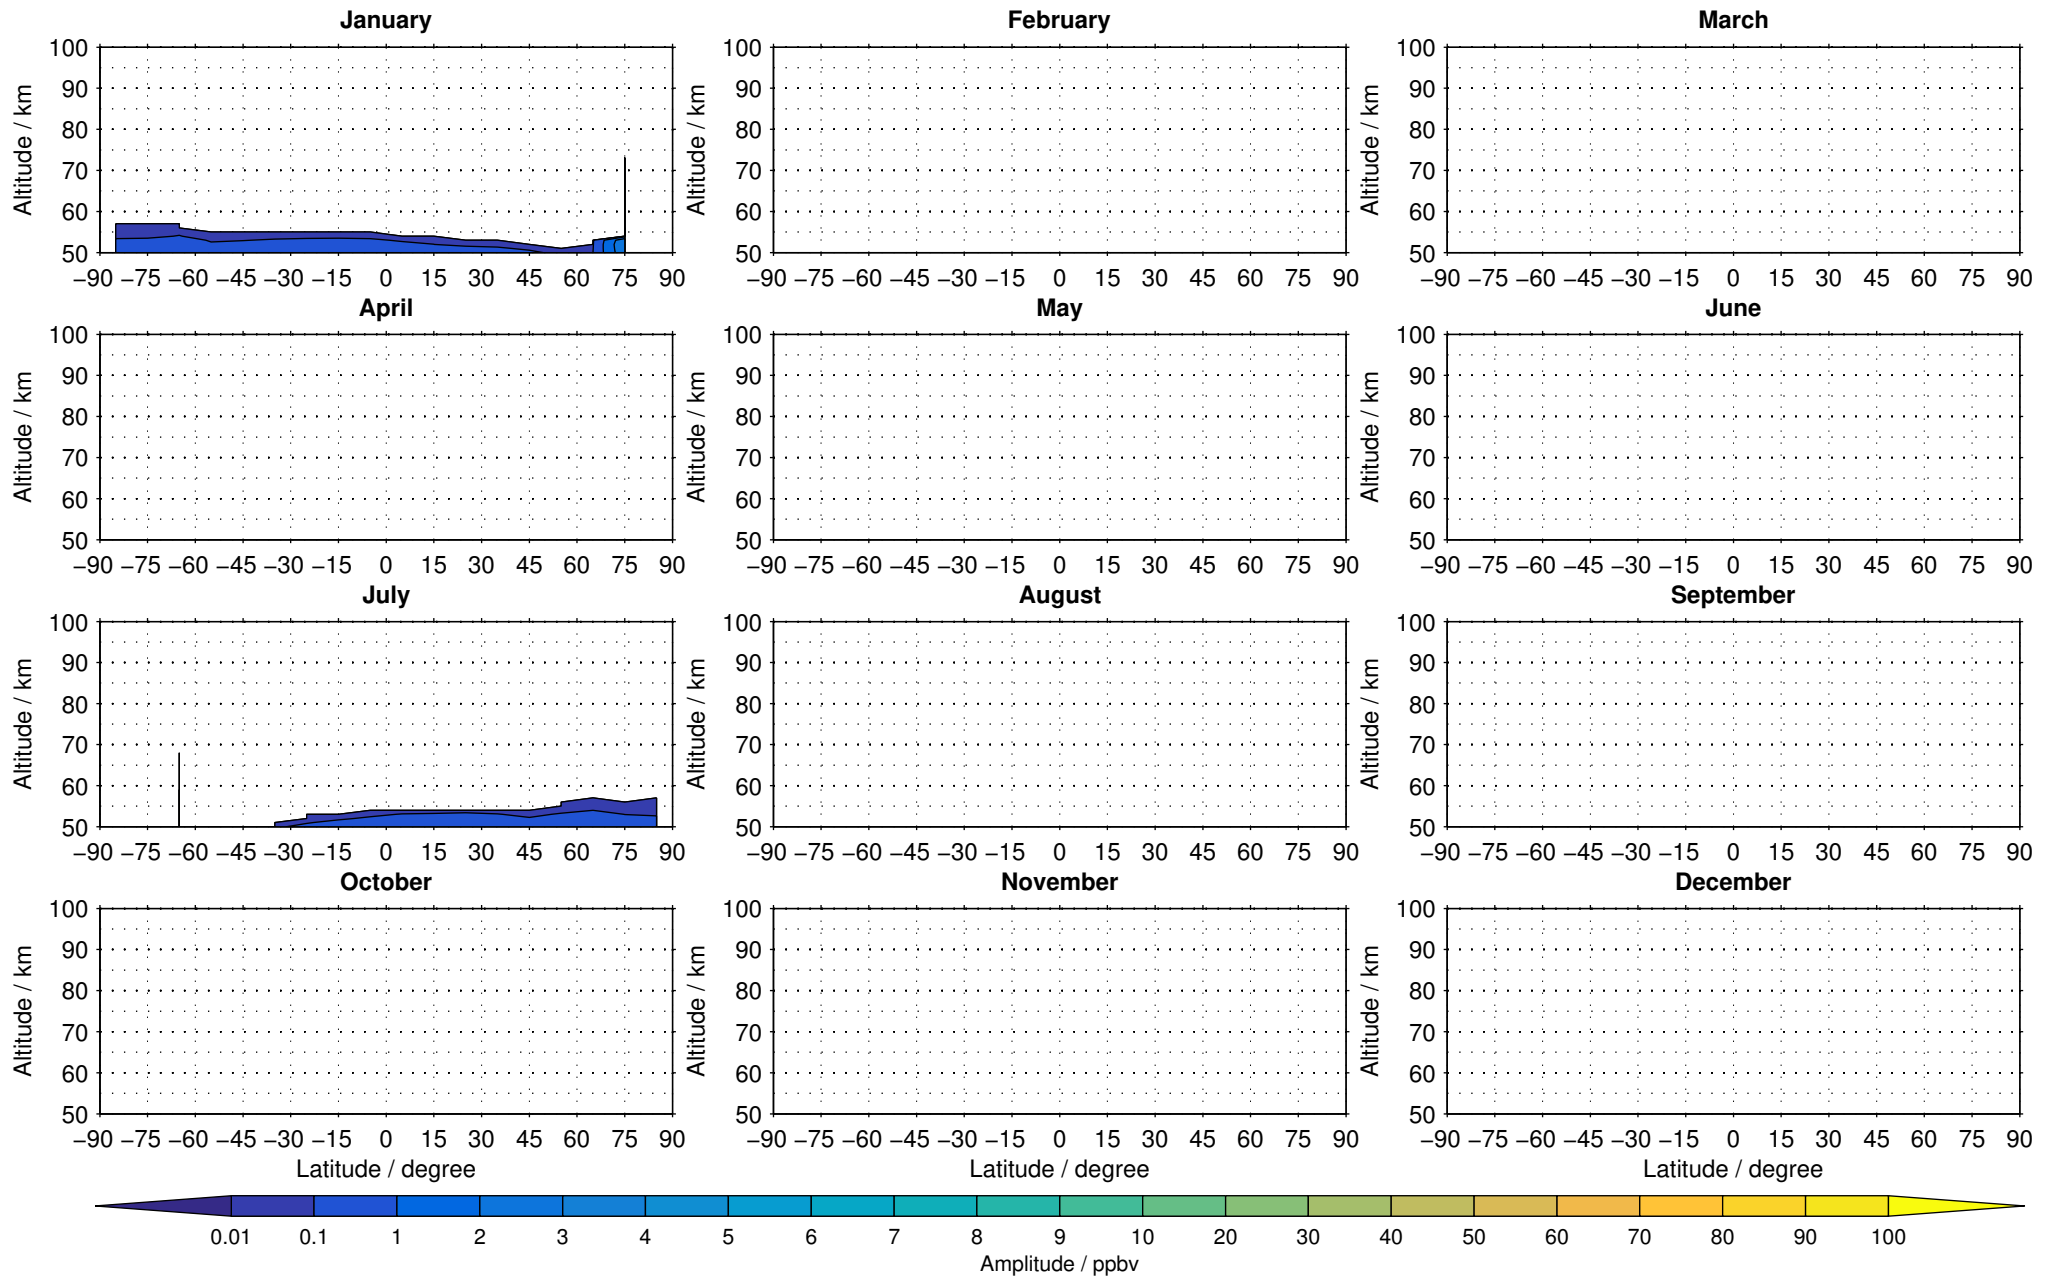

Creation Time:
11-04-2017
21:23:13 LT

Envisat/MIPAS (IMKIAA) V5R v721 NLC daytime nitrogen dioxide distribution for 2008

Creation Time:
11-04-2017
21:23:14 LT

Envisat/MIPAS (IMKIAA) V5R v721 NLC daytime nitrogen dioxide distribution for 2009

Creation Time:
11-04-2017
21:23:14 LT

Envisat/MIPAS (IMKIAA) V5R v721 NLC daytime nitrogen dioxide distribution for 2010

Creation Time:
11-04-2017
21:23:15 LT

Envisat/MIPAS (IMKIAA) V5R v721 NLC daytime nitrogen dioxide distribution for 2011

Creation Time:
11-04-2017
21:23:16 LT

Envisat/MIPAS (IMKIAA) V5R v721 NLC daytime nitrogen dioxide distribution for 2012

Creation Time:
11-04-2017
21:23:17 LT