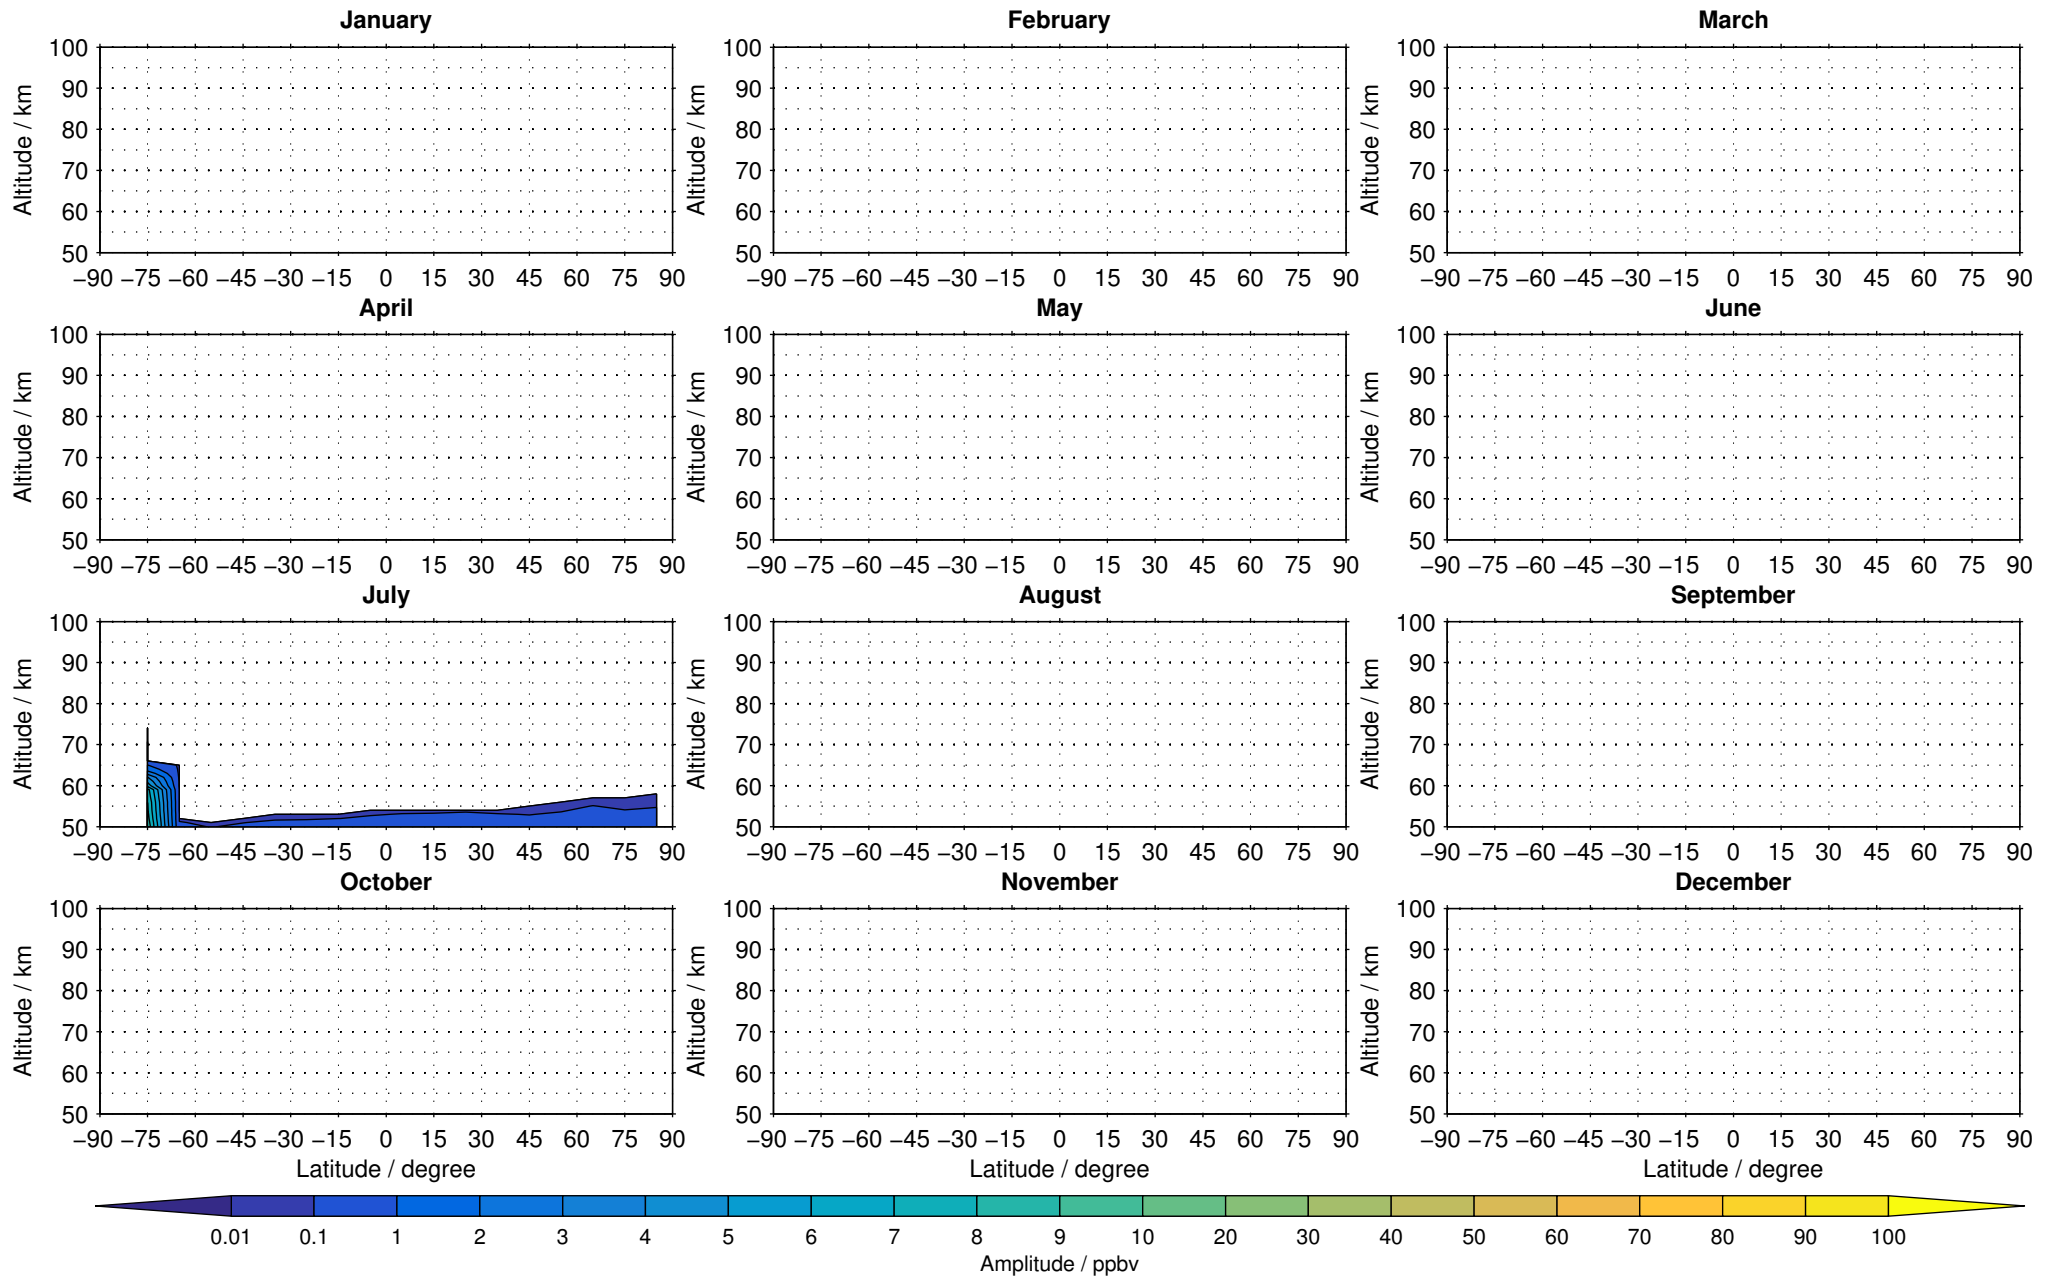

Envisat/MIPAS (IMKIAA) V5R v721 NLC daytime nitrogen dioxide distribution for 2005

Creation Time:
11-04-2017
21:23:12 LT

Envisat/MIPAS (IMKIAA) V5R v721 NLC daytime nitrogen dioxide distribution for 2007

Creation Time:
11-04-2017
21:23:13 LT

Envisat/MIPAS (IMKIAA) V5R v721 NLC daytime nitrogen dioxide distribution for 2008

Creation Time:
11-04-2017
21:23:14 LT

Envisat/MIPAS (IMKIAA) V5R v721 NLC daytime nitrogen dioxide distribution for 2009

Creation Time:
11-04-2017
21:23:14 LT

Envisat/MIPAS (IMKIAA) V5R v721 NLC daytime nitrogen dioxide distribution for 2010

Creation Time:
11-04-2017
21:23:15 LT

Envisat/MIPAS (IMKIAA) V5R v721 NLC daytime nitrogen dioxide distribution for 2011