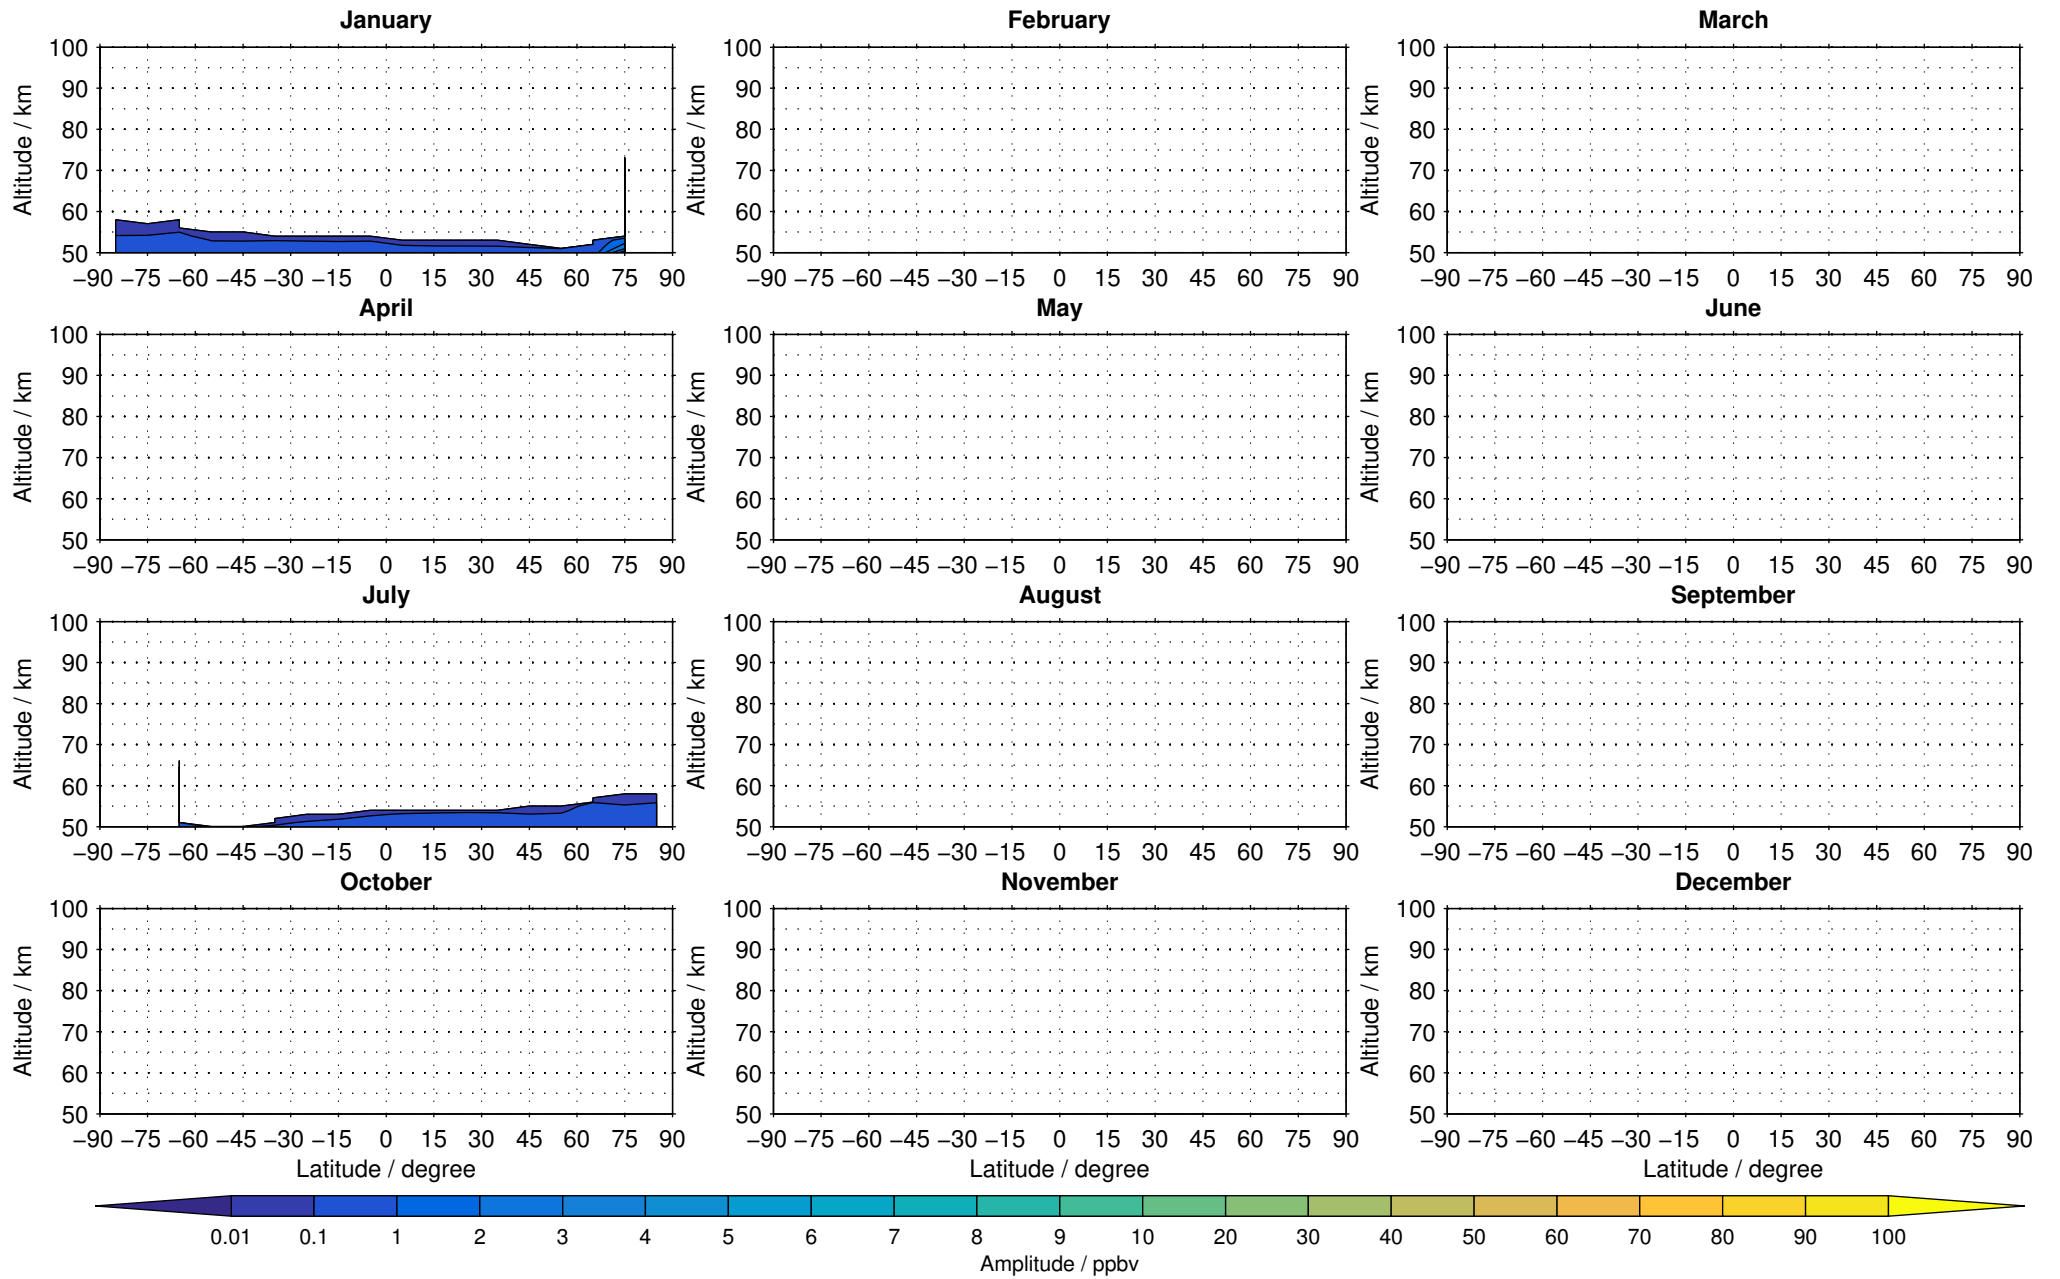

Creation Time:
11-04-2017
21:23:13 LT

Envisat/MIPAS (IMKIAA) V5R v721 NLC daytime nitrogen dioxide distribution for 2008

Creation Time:
11-04-2017
21:23:14 LT

Envisat/MIPAS (IMKIAA) V5R v721 NLC daytime nitrogen dioxide distribution for 2009

Creation Time:
11-04-2017
21:23:14 LT

Envisat/MIPAS (IMKIAA) V5R v721 NLC daytime nitrogen dioxide distribution for 2010

Creation Time:
11-04-2017
21:23:15 LT

Envisat/MIPAS (IMKIAA) V5R v721 NLC daytime nitrogen dioxide distribution for 2011

Creation Time:
11-04-2017
21:23:16 LT

Envisat/MIPAS (IMKIAA) V5R v721 NLC daytime nitrogen dioxide distribution for 2012

Creation Time:
11-04-2017
21:23:17 LT