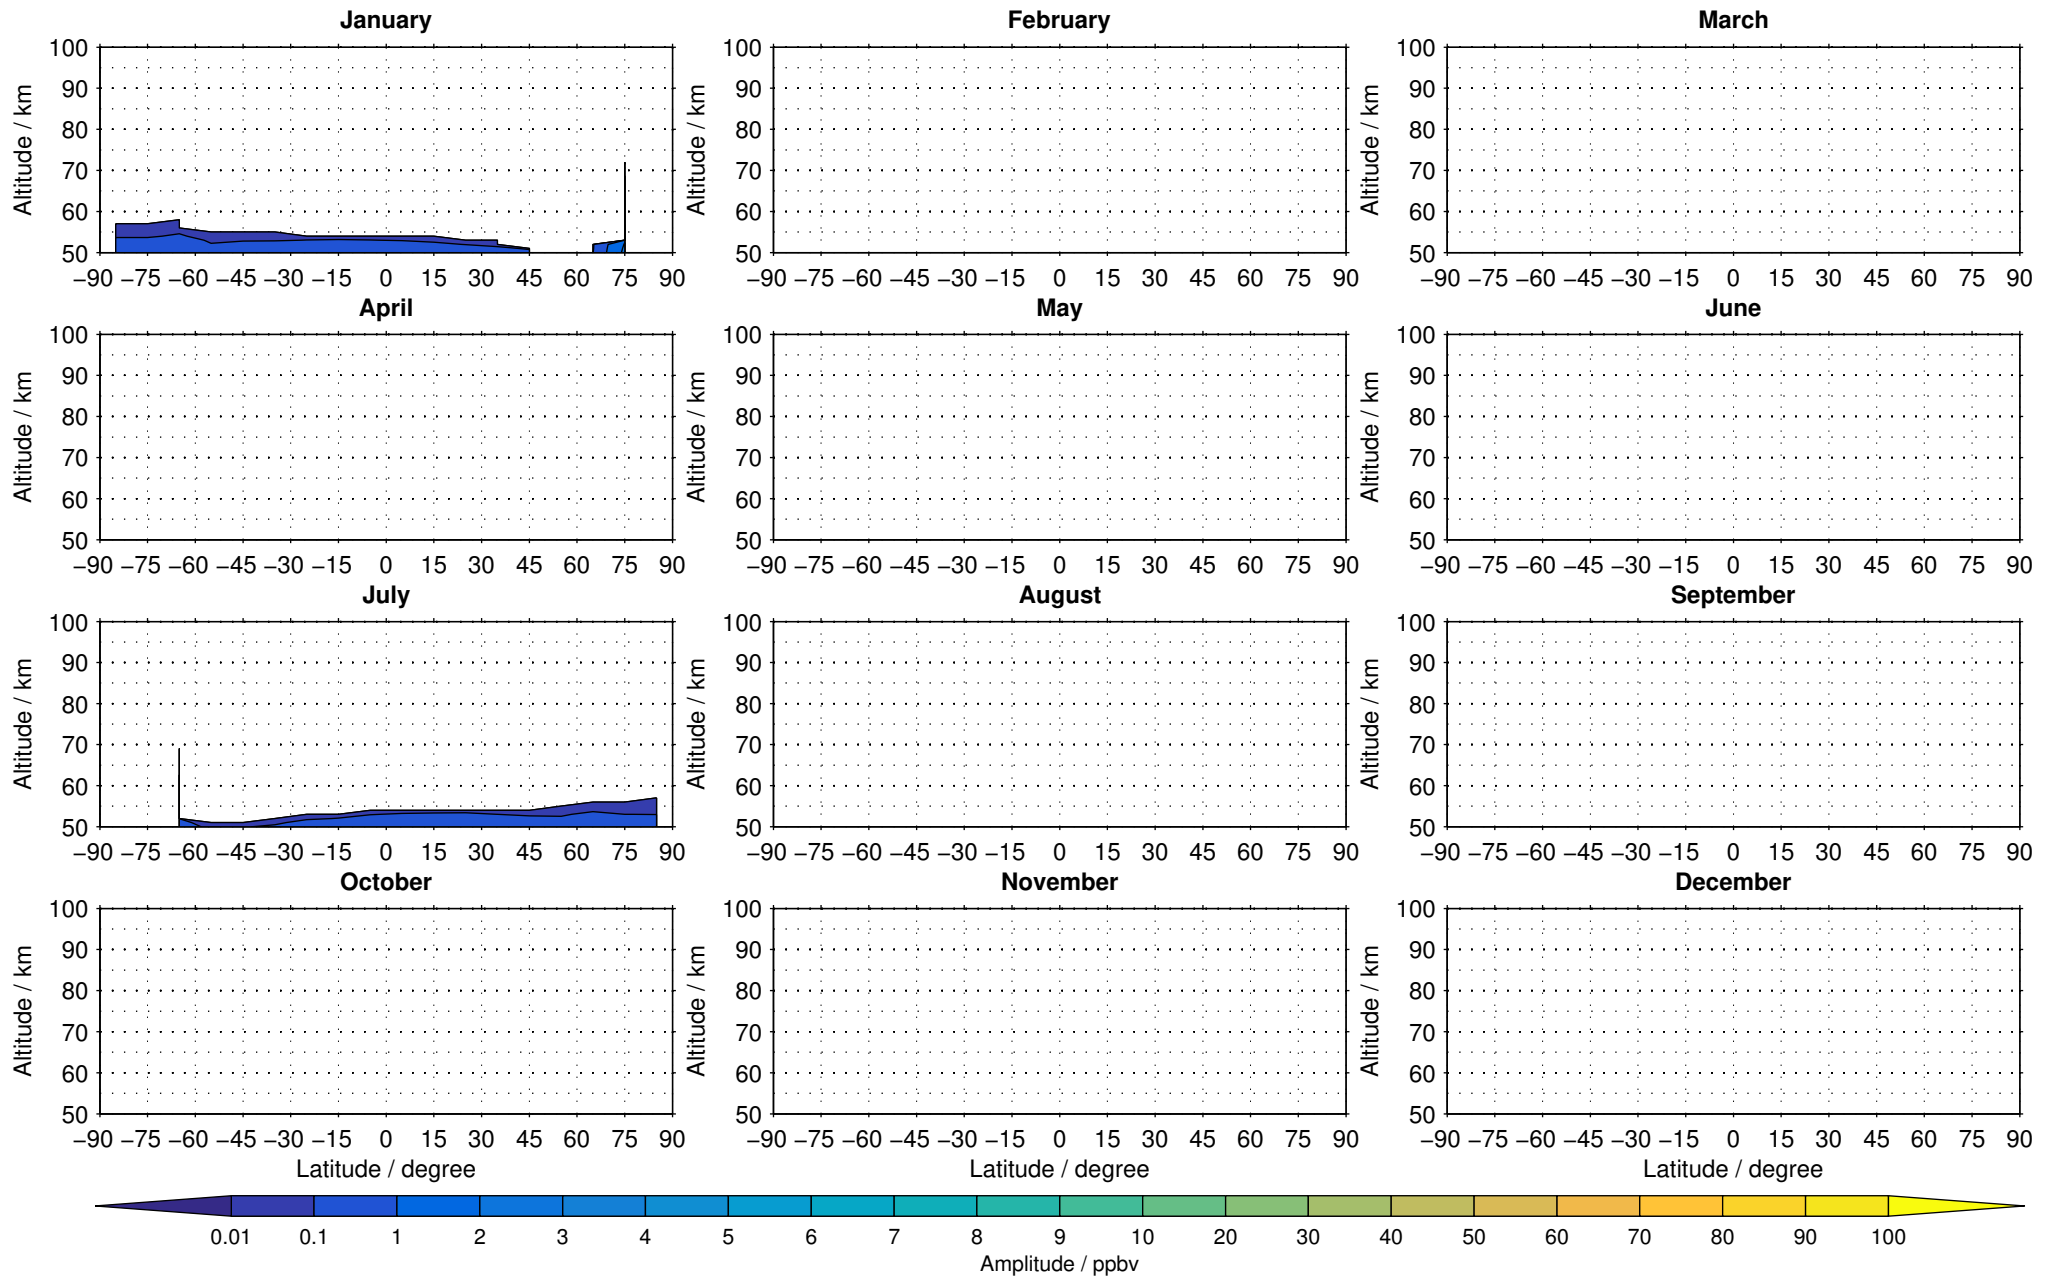

Creation Time:
11-04-2017
21:23:13 LT

Envisat/MIPAS (IMKIAA) V5R v721 NLC daytime nitrogen dioxide distribution for 2008

Creation Time:
11-04-2017
21:23:14 LT

Envisat/MIPAS (IMKIAA) V5R v721 NLC daytime nitrogen dioxide distribution for 2009

Creation Time:
11-04-2017
21:23:14 LT

Envisat/MIPAS (IMKIAA) V5R v721 NLC daytime nitrogen dioxide distribution for 2010

Creation Time:
11-04-2017
21:23:15 LT

Envisat/MIPAS (IMKIAA) V5R v721 NLC daytime nitrogen dioxide distribution for 2011

Creation Time:
11-04-2017
21:23:16 LT

Envisat/MIPAS (IMKIAA) V5R v721 NLC daytime nitrogen dioxide distribution for 2012

Creation Time:
11-04-2017
21:23:17 LT