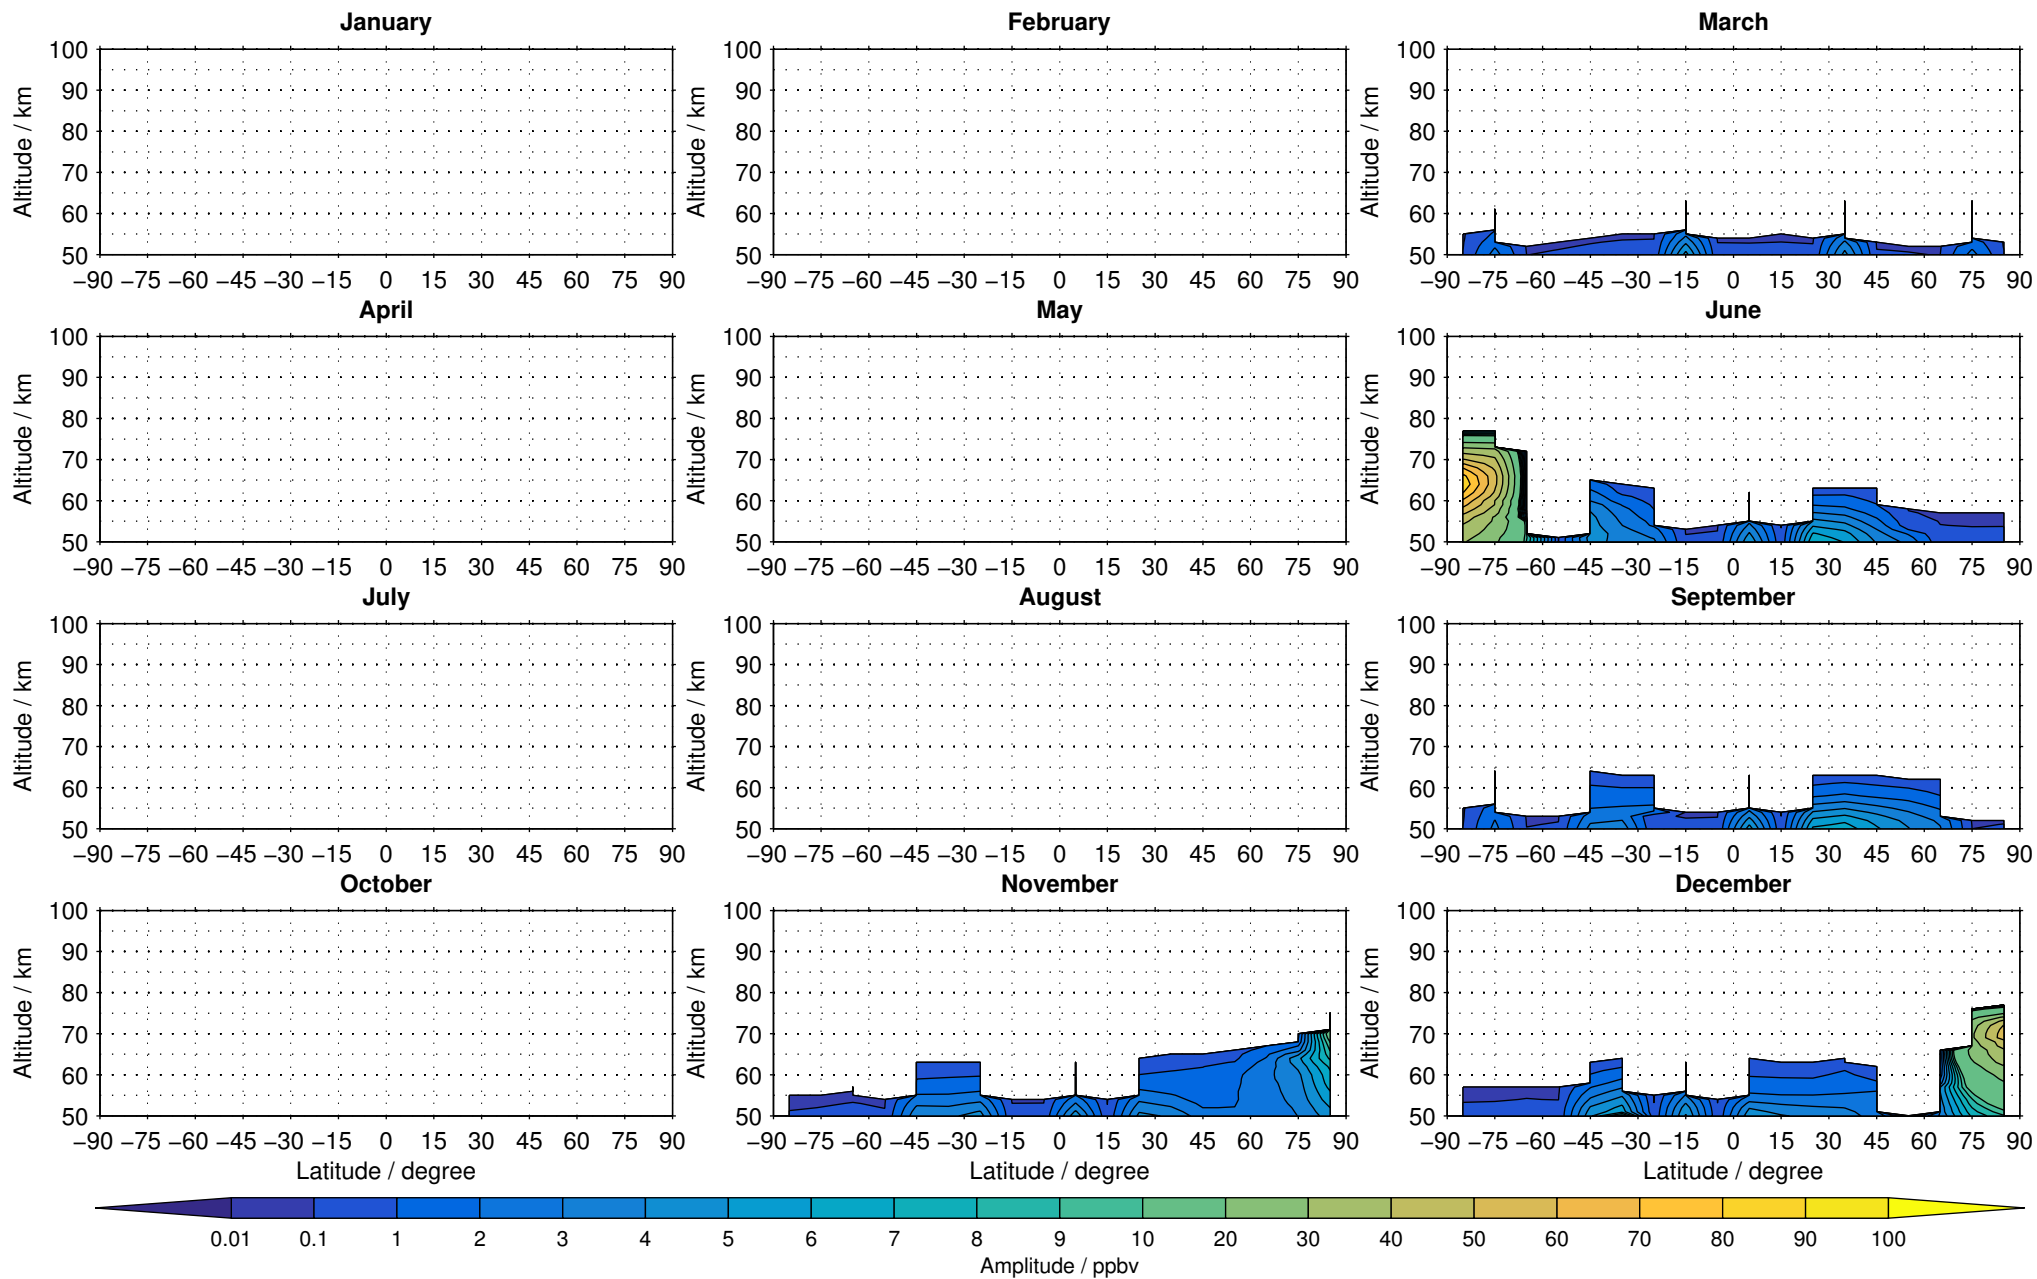

Envisat/MIPAS (IMKIAA) V5R v621 UA nitrogen dioxide distribution for 2005

Creation Time:
11-04-2017
21:22:12 LT

Envisat/MIPAS (IMKIAA) V5R v621 UA nitrogen dioxide distribution for 2006

Creation Time:
11-04-2017
21:22:13 LT

Envisat/MIPAS (IMKIAA) V5R v621 UA nitrogen dioxide distribution for 2007

Creation Time:
11-04-2017
21:22:13 LT

Envisat/MIPAS (IMKIAA) V5R v621 UA nitrogen dioxide distribution for 2008

Creation Time:
11-04-2017
21:22:14 LT

Envisat/MIPAS (IMKIAA) V5R v621 UA nitrogen dioxide distribution for 2009

Creation Time:
11-04-2017
21:22:15 LT

Envisat/MIPAS (IMKIAA) V5R v621 UA nitrogen dioxide distribution for 2010

Creation Time:
11-04-2017
21:22:16 LT

Envisat/MIPAS (IMKIAA) V5R v621 UA nitrogen dioxide distribution for 2011

Creation Time:
11-04-2017
21:22:17 LT

Envisat/MIPAS (IMKIAA) V5R v621 UA nitrogen dioxide distribution for 2012

Creation Time:
11-04-2017
21:22:18 LT