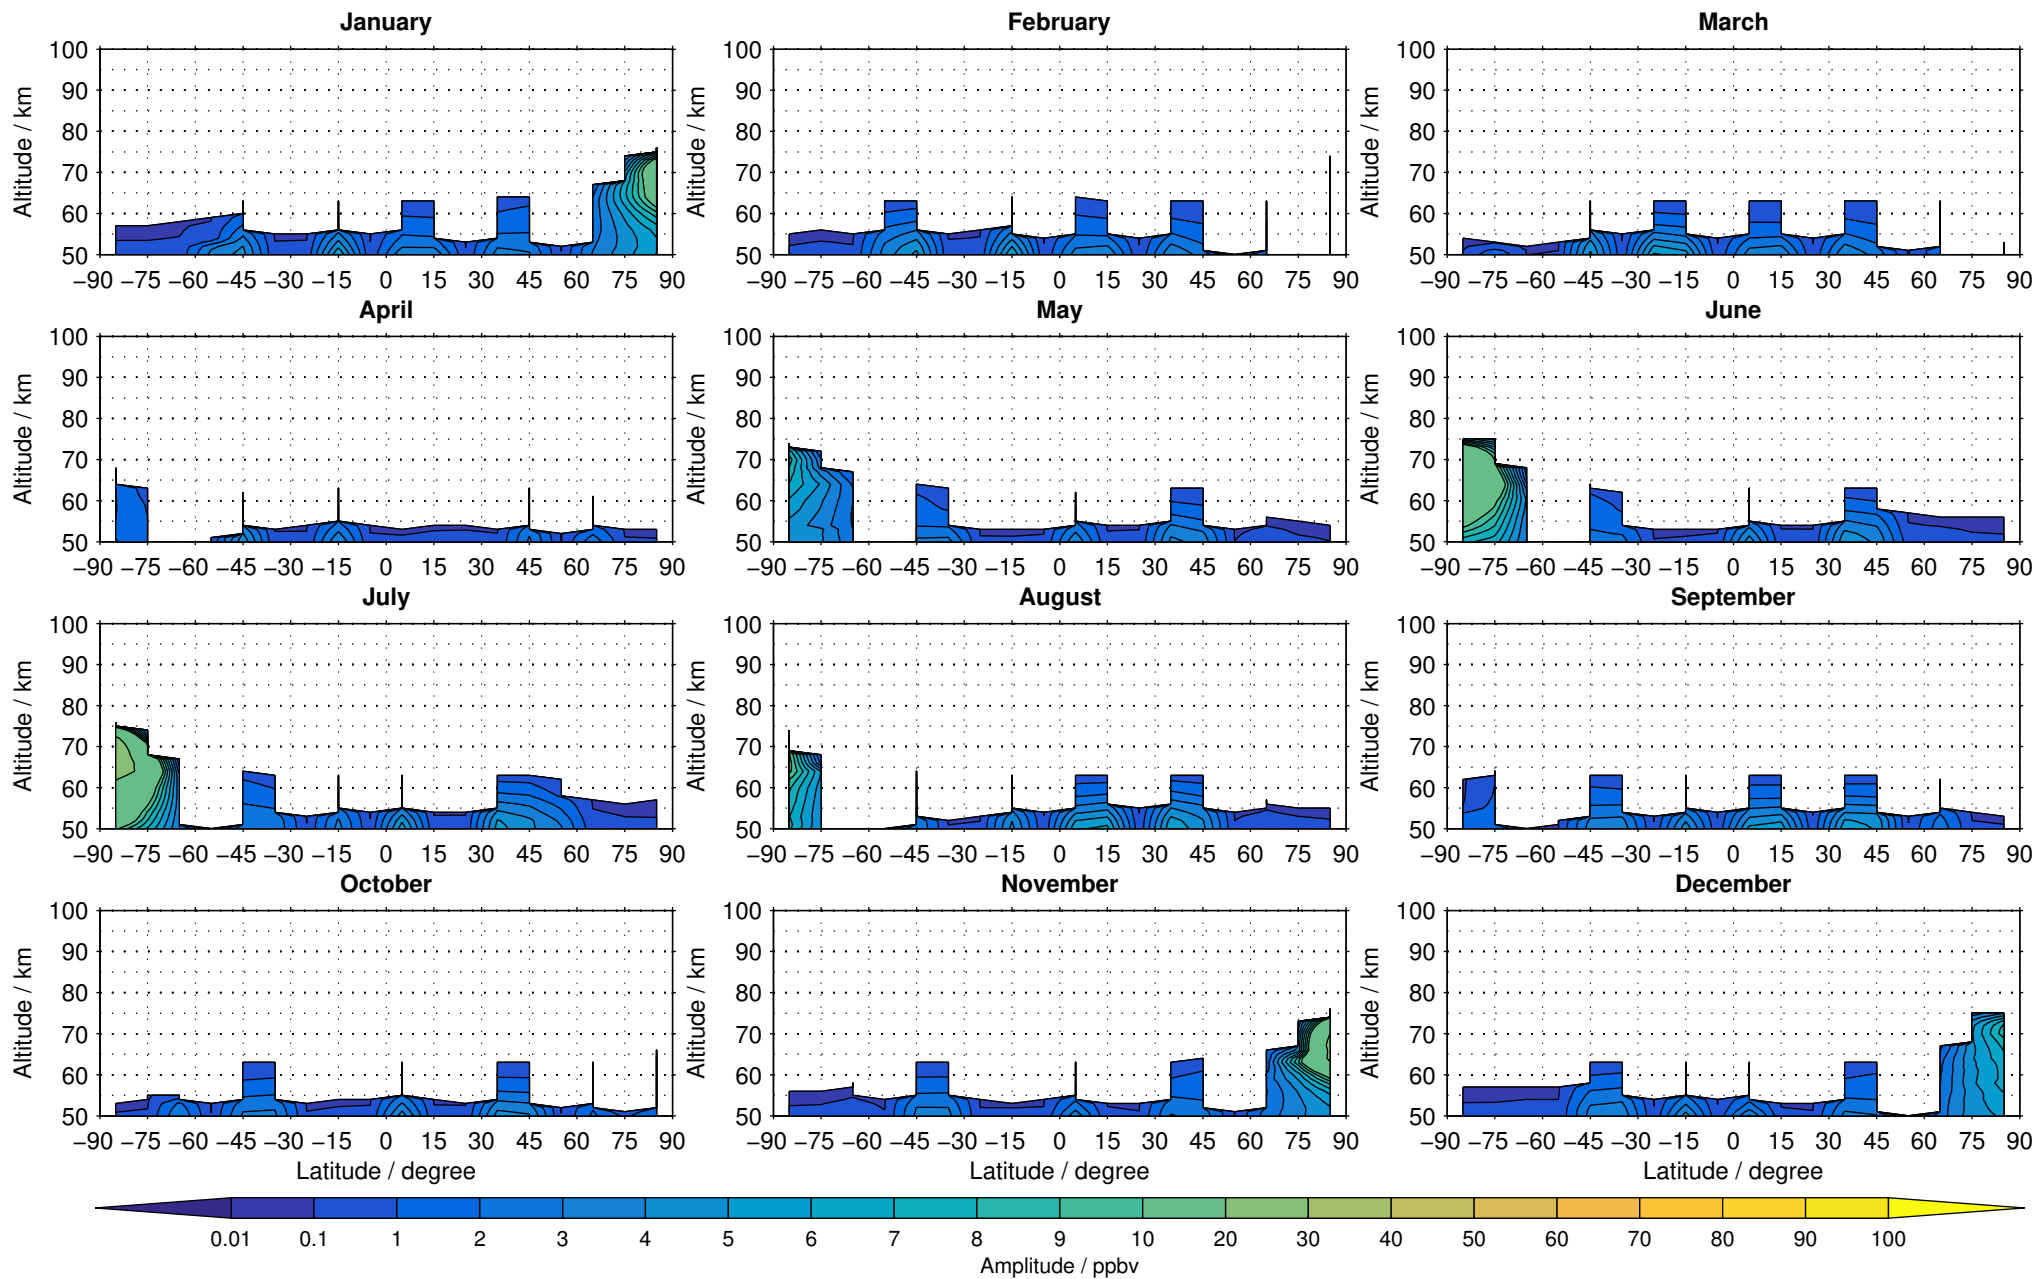

Envisat/MIPAS (IMKIAA) V5R v621 UA nitrogen dioxide distribution for 2007

Creation Time:
11-04-2017
21:22:13 LT

Envisat/MIPAS (IMKIAA) V5R v621 UA nitrogen dioxide distribution for 2008

Creation Time:
11-04-2017
21:22:14 LT

Envisat/MIPAS (IMKIAA) V5R v621 UA nitrogen dioxide distribution for 2009

Creation Time:
11-04-2017
21:22:15 LT

Envisat/MIPAS (IMKIAA) V5R v621 UA nitrogen dioxide distribution for 2010

Creation Time:
11-04-2017
21:22:16 LT