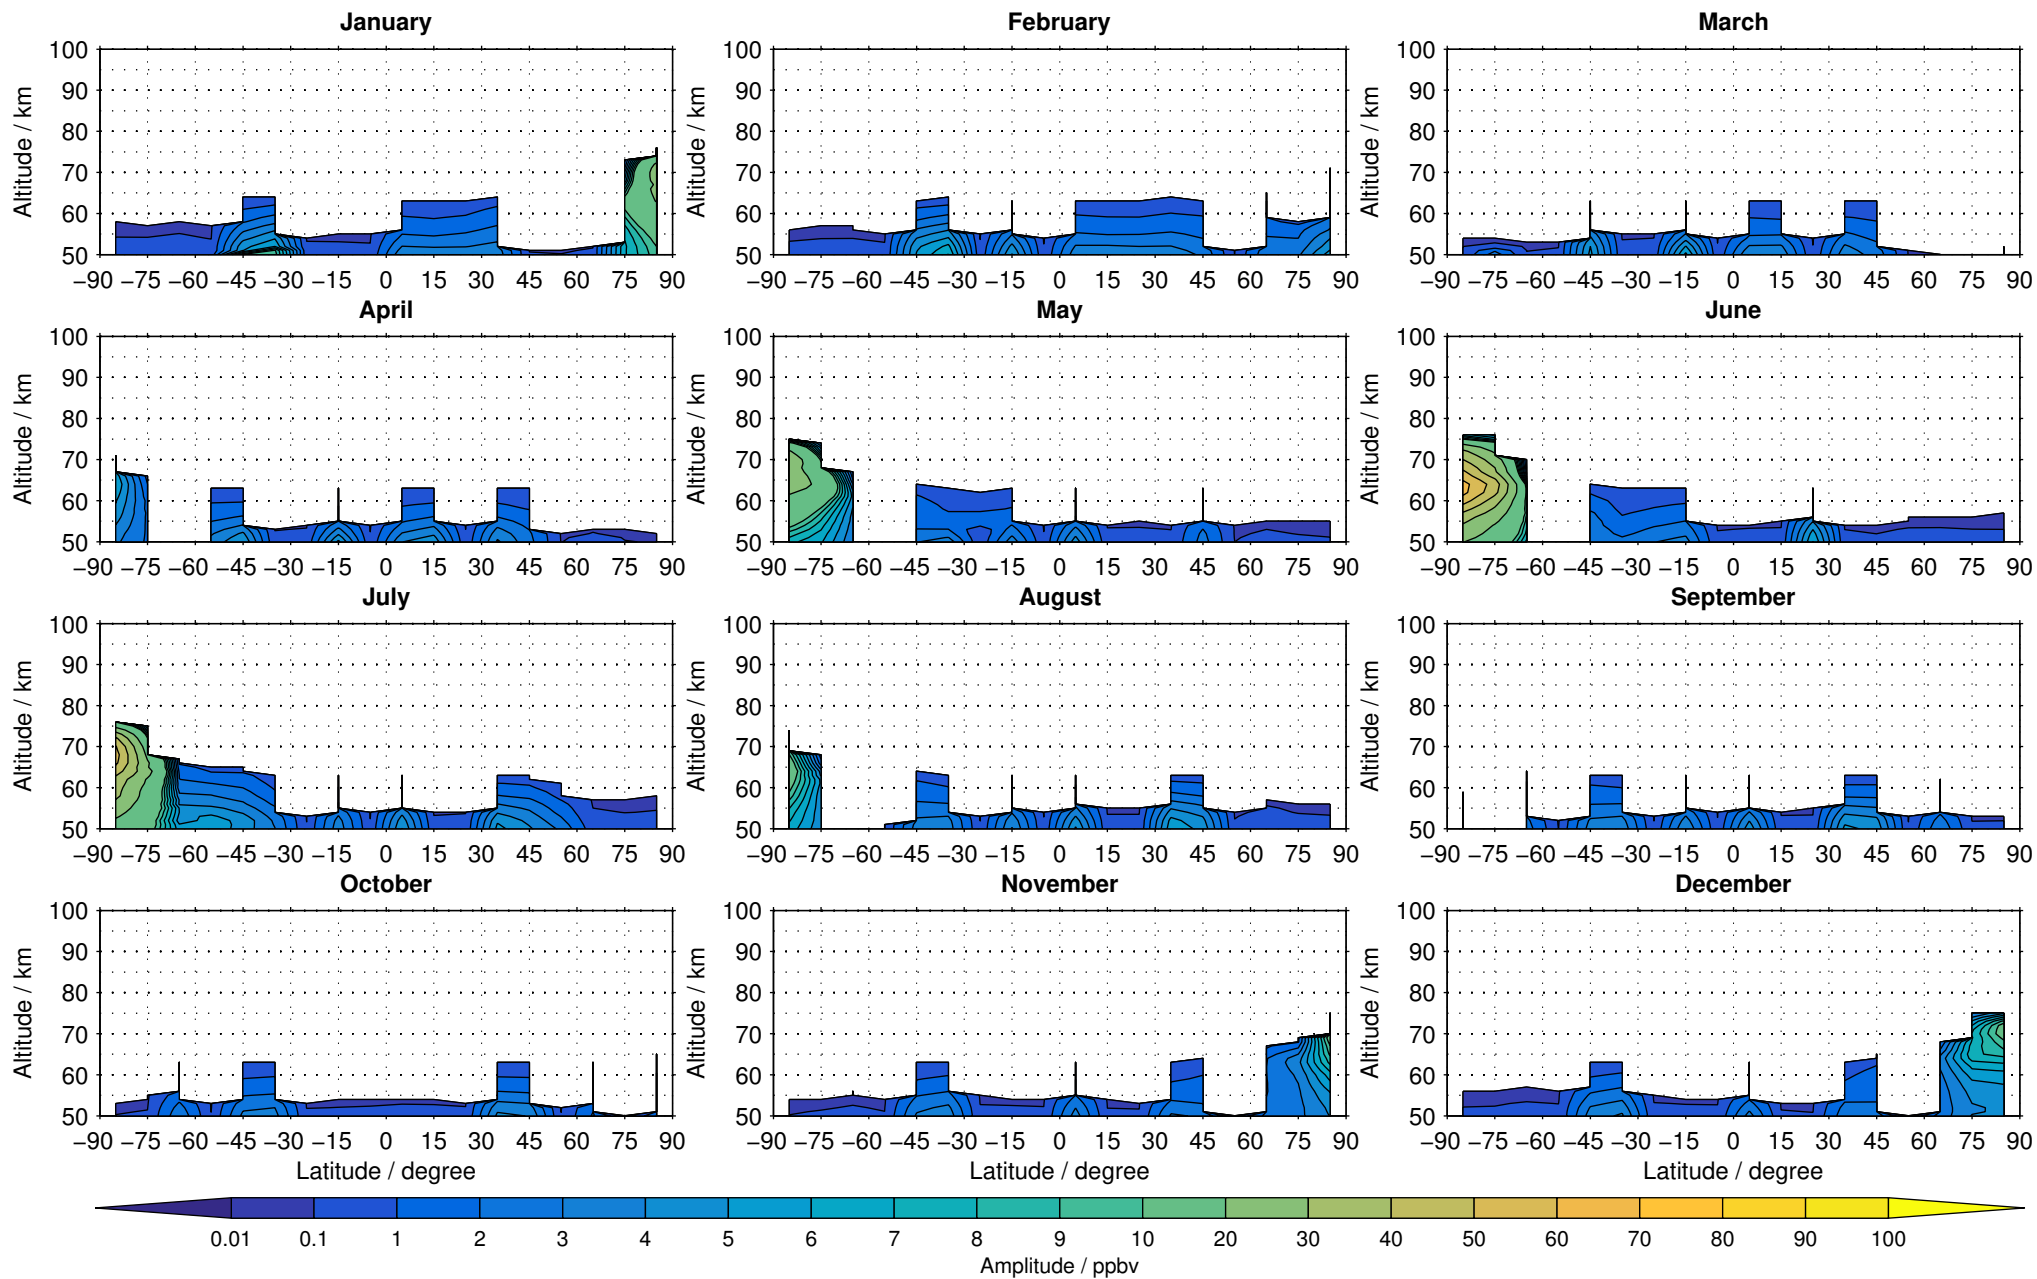

Envisat/MIPAS (IMKIAA) V5R v621 UA nitrogen dioxide distribution for 2005

Creation Time:
11-04-2017
21:22:12 LT

Envisat/MIPAS (IMKIAA) V5R v621 UA nitrogen dioxide distribution for 2006

Creation Time:
11-04-2017
21:22:13 LT

Envisat/MIPAS (IMKIAA) V5R v621 UA nitrogen dioxide distribution for 2007

Creation Time:
11-04-2017
21:22:13 LT

Envisat/MIPAS (IMKIAA) V5R v621 UA nitrogen dioxide distribution for 2008

Creation Time:
11-04-2017
21:22:14 LT

Envisat/MIPAS (IMKIAA) V5R v621 UA nitrogen dioxide distribution for 2009

Creation Time:
11-04-2017
21:22:15 LT

Envisat/MIPAS (IMKIAA) V5R v621 UA nitrogen dioxide distribution for 2010

Creation Time:
11-04-2017
21:22:16 LT