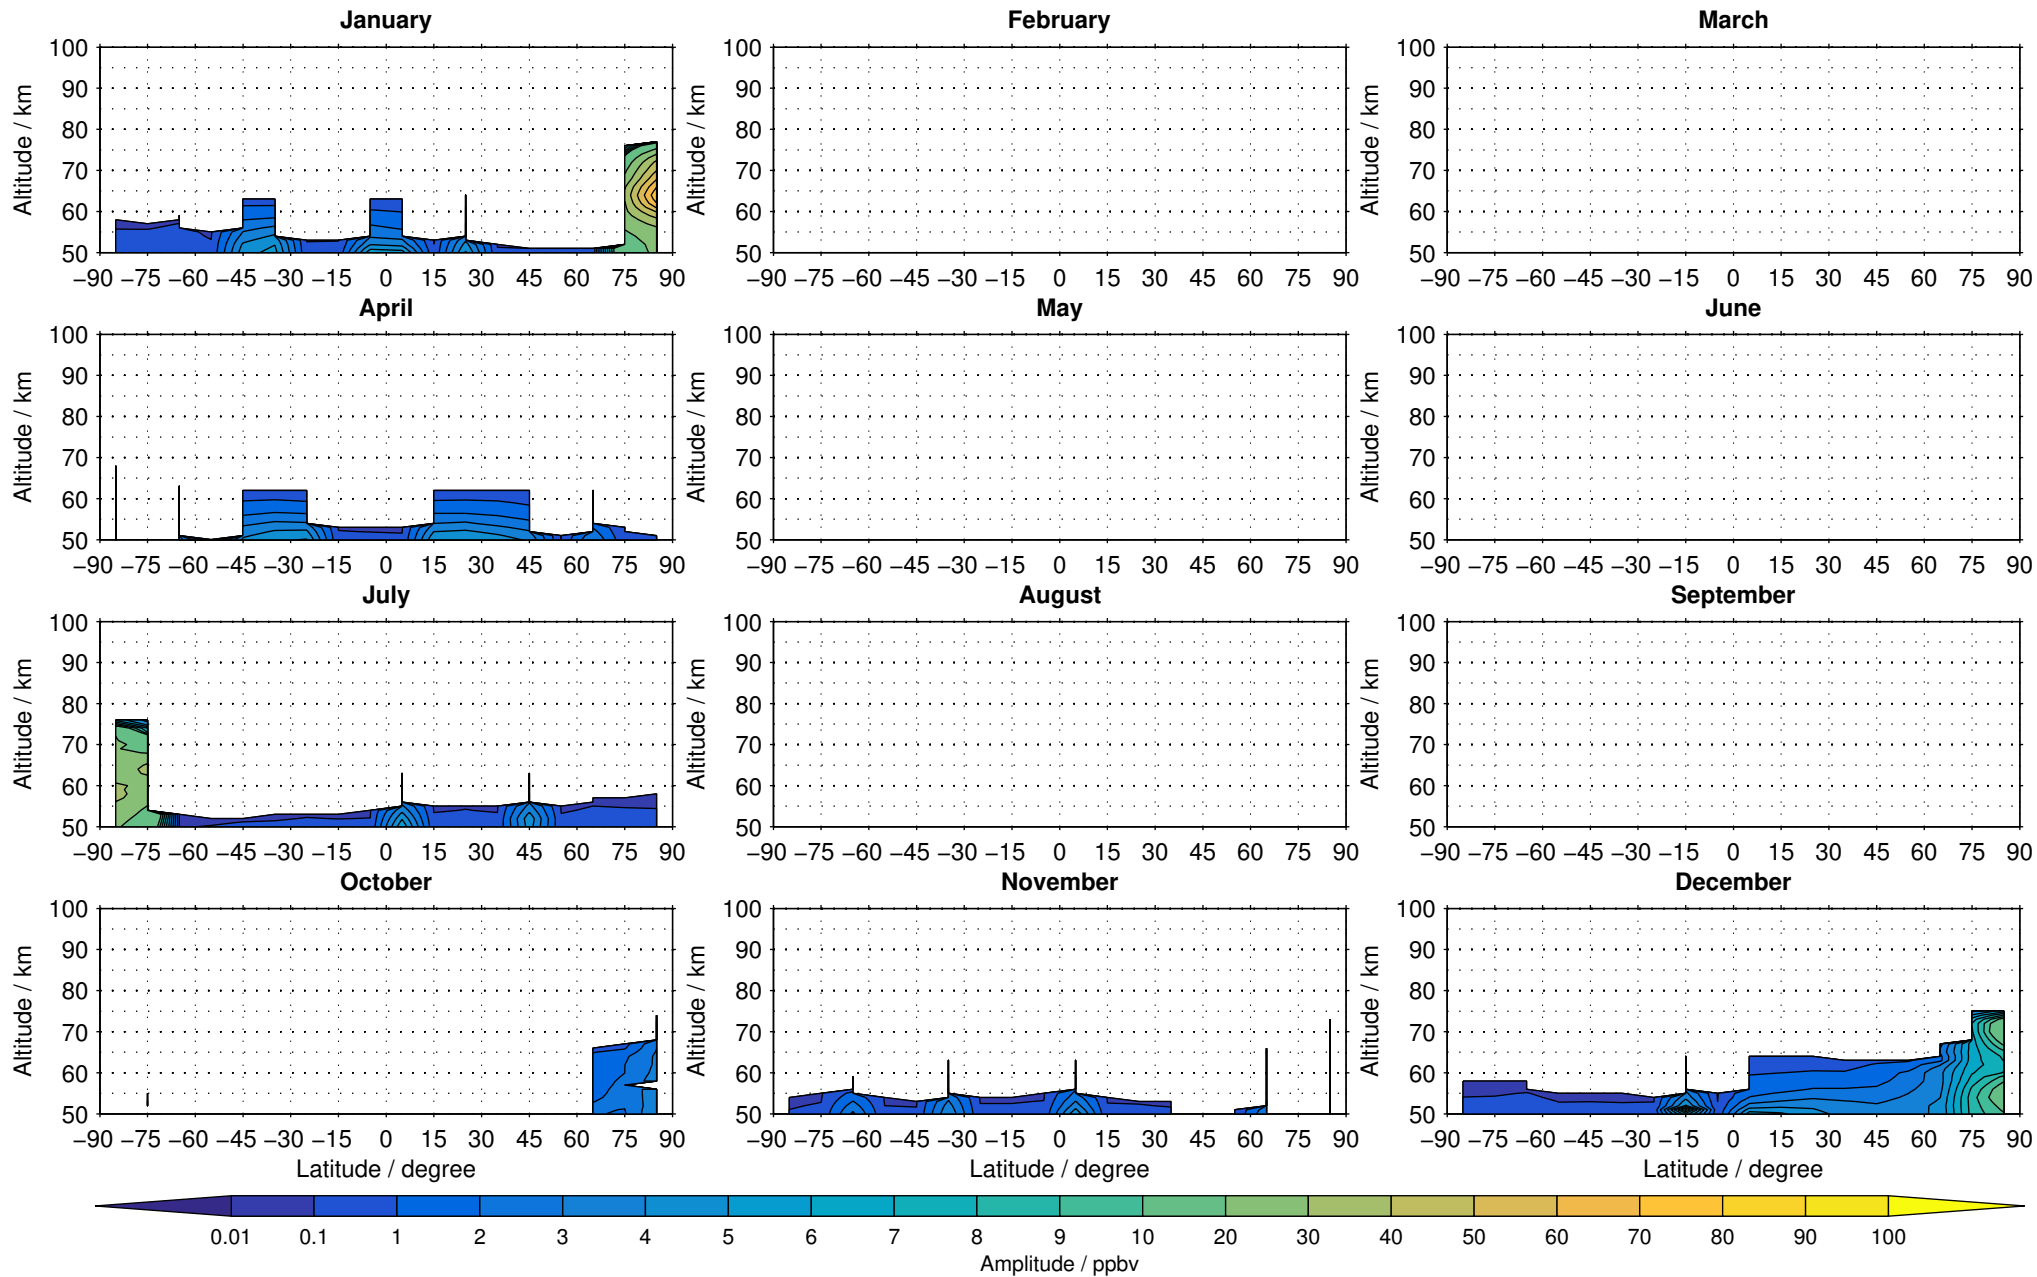

Envisat/MIPAS (IMKIAA) V5R v621 UA nitrogen dioxide distribution for 2005

Creation Time:
11-04-2017
21:22:12 LT

Envisat/MIPAS (IMKIAA) V5R v621 UA nitrogen dioxide distribution for 2006

Creation Time:
11-04-2017
21:22:13 LT

Envisat/MIPAS (IMKIAA) V5R v621 UA nitrogen dioxide distribution for 2007

Creation Time:
11-04-2017
21:22:13 LT

Envisat/MIPAS (IMKIAA) V5R v621 UA nitrogen dioxide distribution for 2008

Creation Time:
11-04-2017
21:22:14 LT

Envisat/MIPAS (IMKIAA) V5R v621 UA nitrogen dioxide distribution for 2009

Creation Time:
11-04-2017
21:22:15 LT

Envisat/MIPAS (IMKIAA) V5R v621 UA nitrogen dioxide distribution for 2010

Creation Time:
11-04-2017
21:22:16 LT