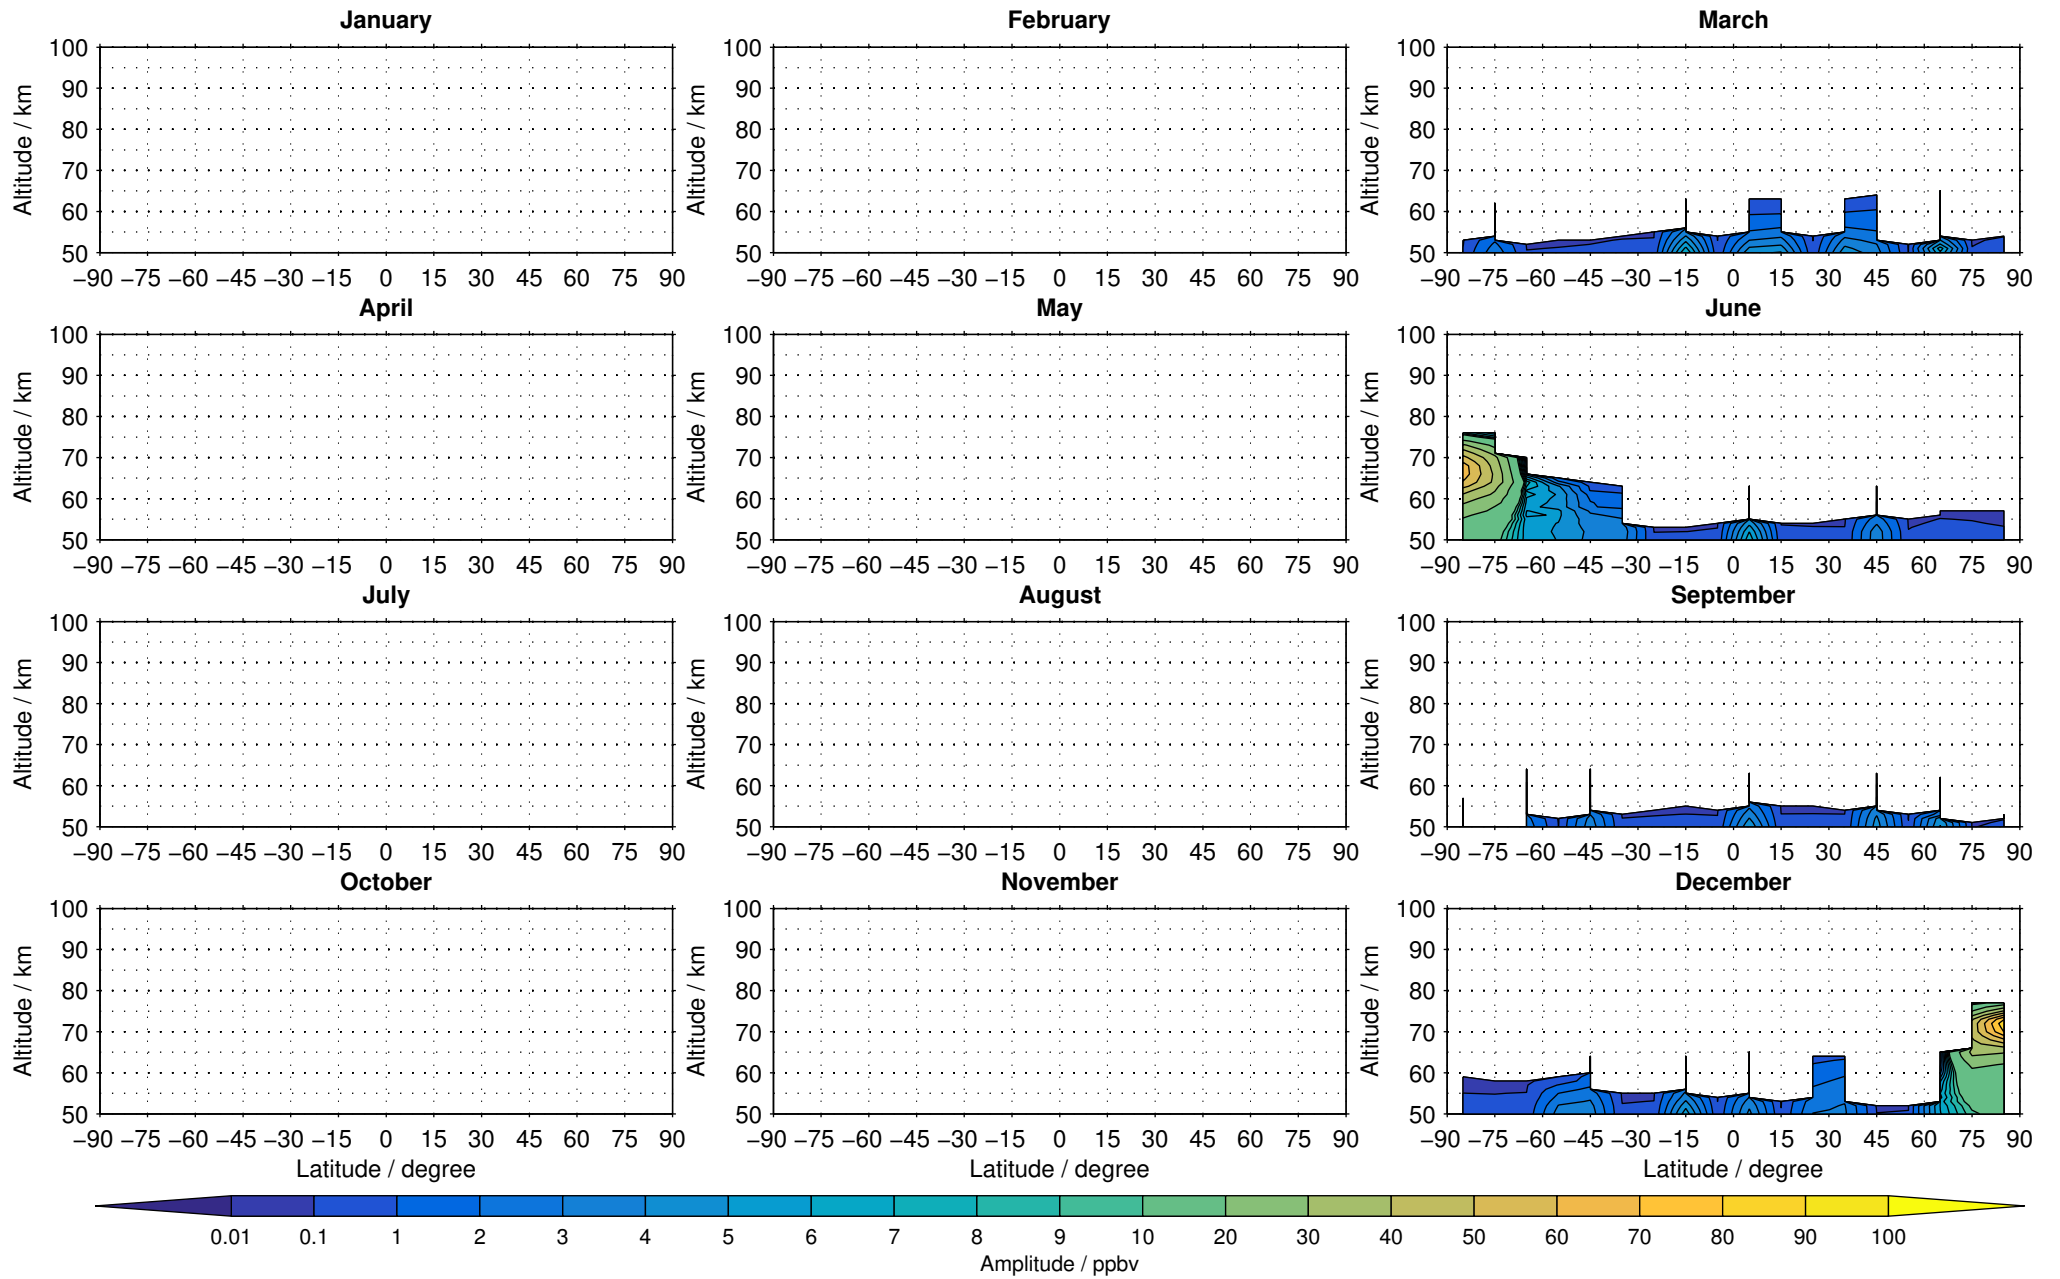

Envisat/MIPAS (IMKIAA) V5R v621 UA nitrogen dioxide distribution for 2005

Creation Time:
11-04-2017
21:22:12 LT

Envisat/MIPAS (IMKIAA) V5R v621 UA nitrogen dioxide distribution for 2006

Creation Time:
11-04-2017
21:22:13 LT

Envisat/MIPAS (IMKIAA) V5R v621 UA nitrogen dioxide distribution for 2007

Creation Time:
11-04-2017
21:22:13 LT

Envisat/MIPAS (IMKIAA) V5R v621 UA nitrogen dioxide distribution for 2008

Creation Time:
11-04-2017
21:22:14 LT

Envisat/MIPAS (IMKIAA) V5R v621 UA nitrogen dioxide distribution for 2009

Creation Time:
11-04-2017
21:22:15 LT

Envisat/MIPAS (IMKIAA) V5R v621 UA nitrogen dioxide distribution for 2010

Creation Time:
11-04-2017
21:22:16 LT