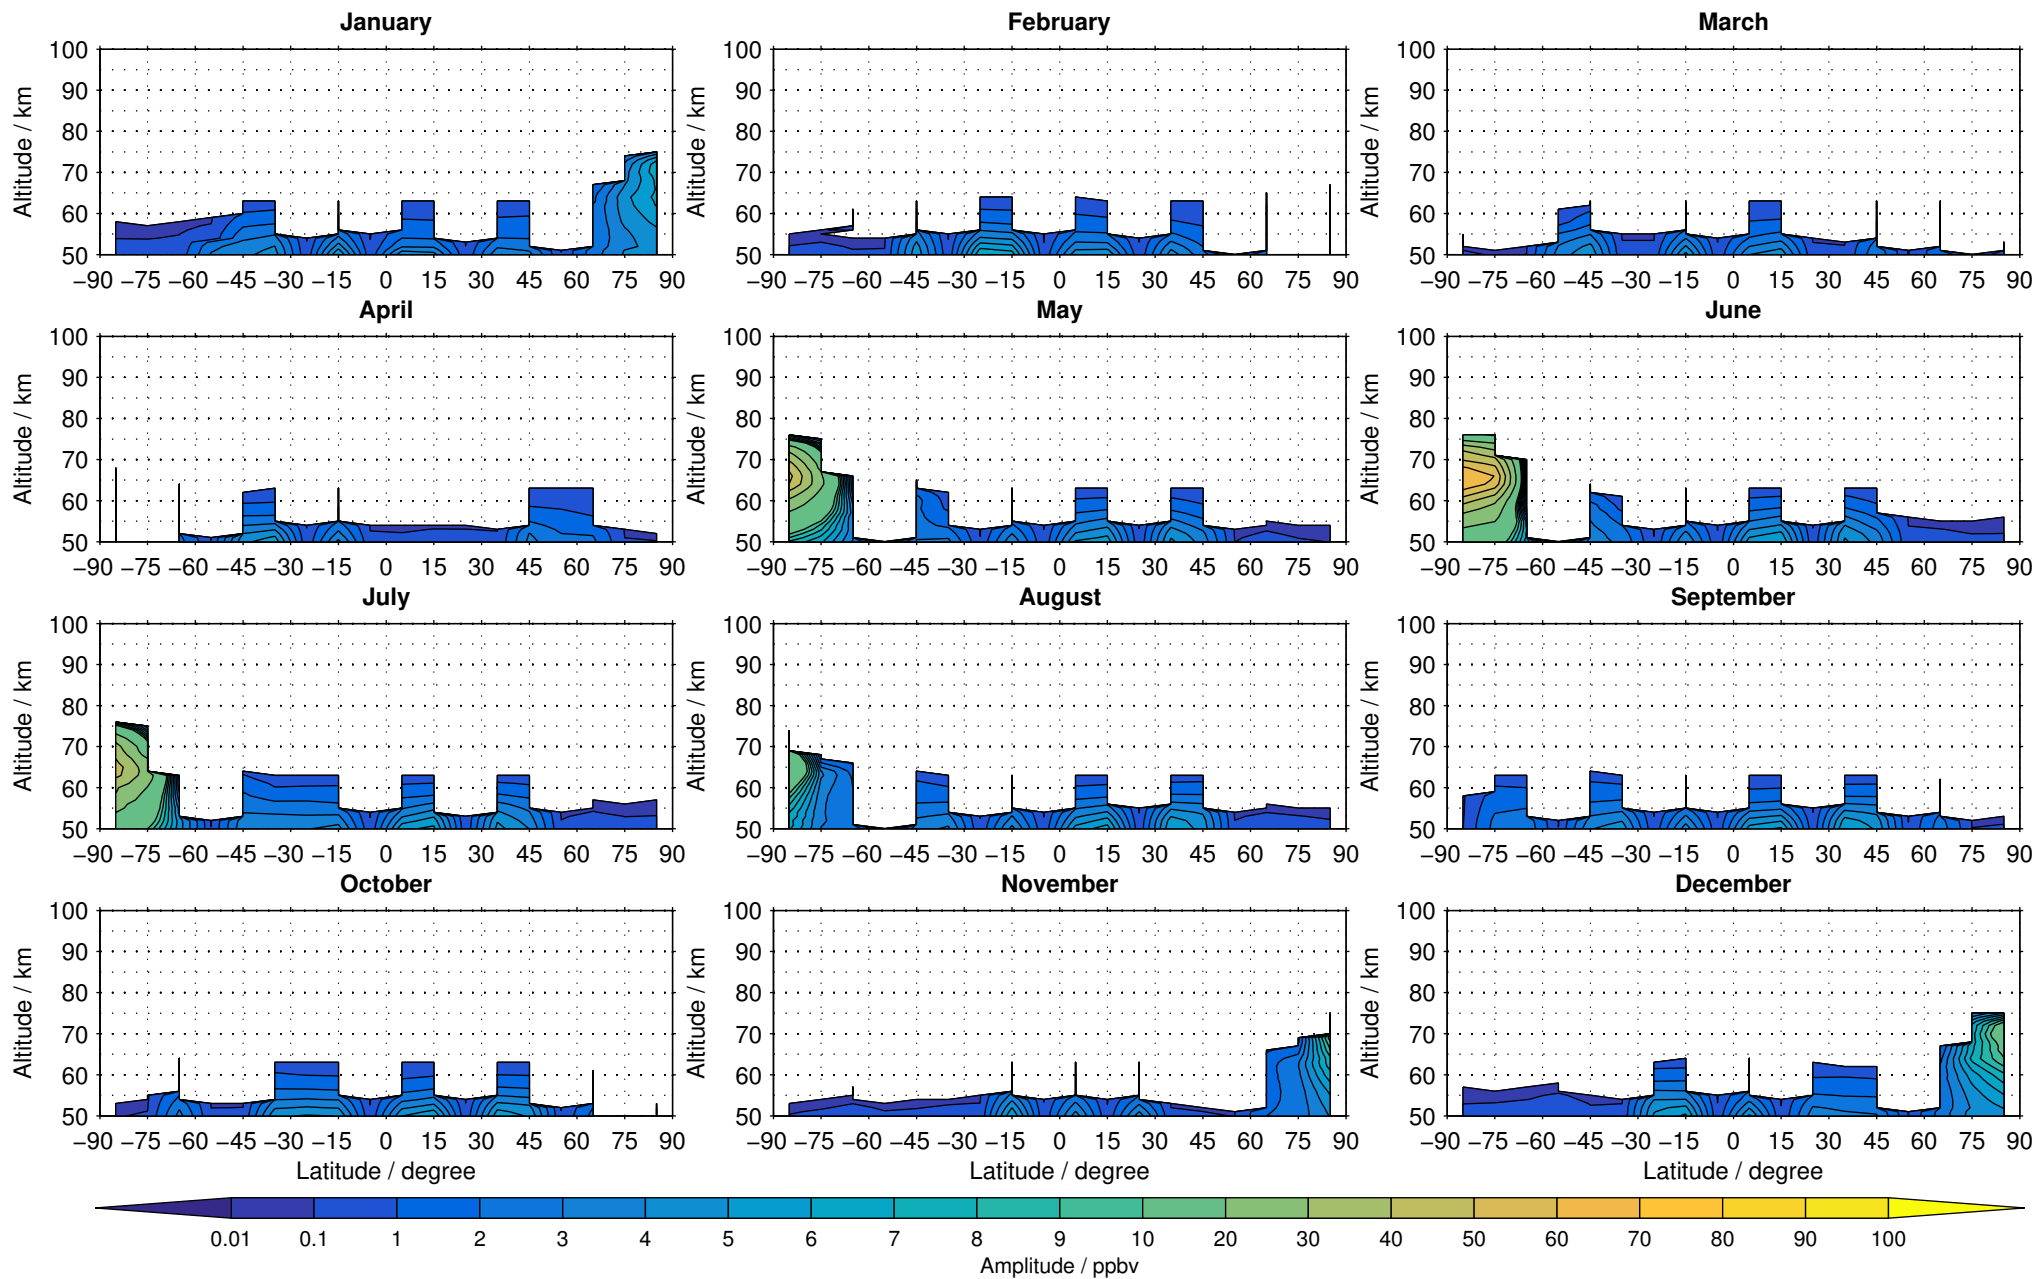

Envisat/MIPAS (IMKIAA) V5R v621 UA nitrogen dioxide distribution for 2007

Creation Time:
11-04-2017
21:22:13 LT

Envisat/MIPAS (IMKIAA) V5R v621 UA nitrogen dioxide distribution for 2008

Creation Time:
11-04-2017
21:22:14 LT

Envisat/MIPAS (IMKIAA) V5R v621 UA nitrogen dioxide distribution for 2009

Creation Time:
11-04-2017
21:22:15 LT

Envisat/MIPAS (IMKIAA) V5R v621 UA nitrogen dioxide distribution for 2010

Creation Time:
11-04-2017
21:22:16 LT