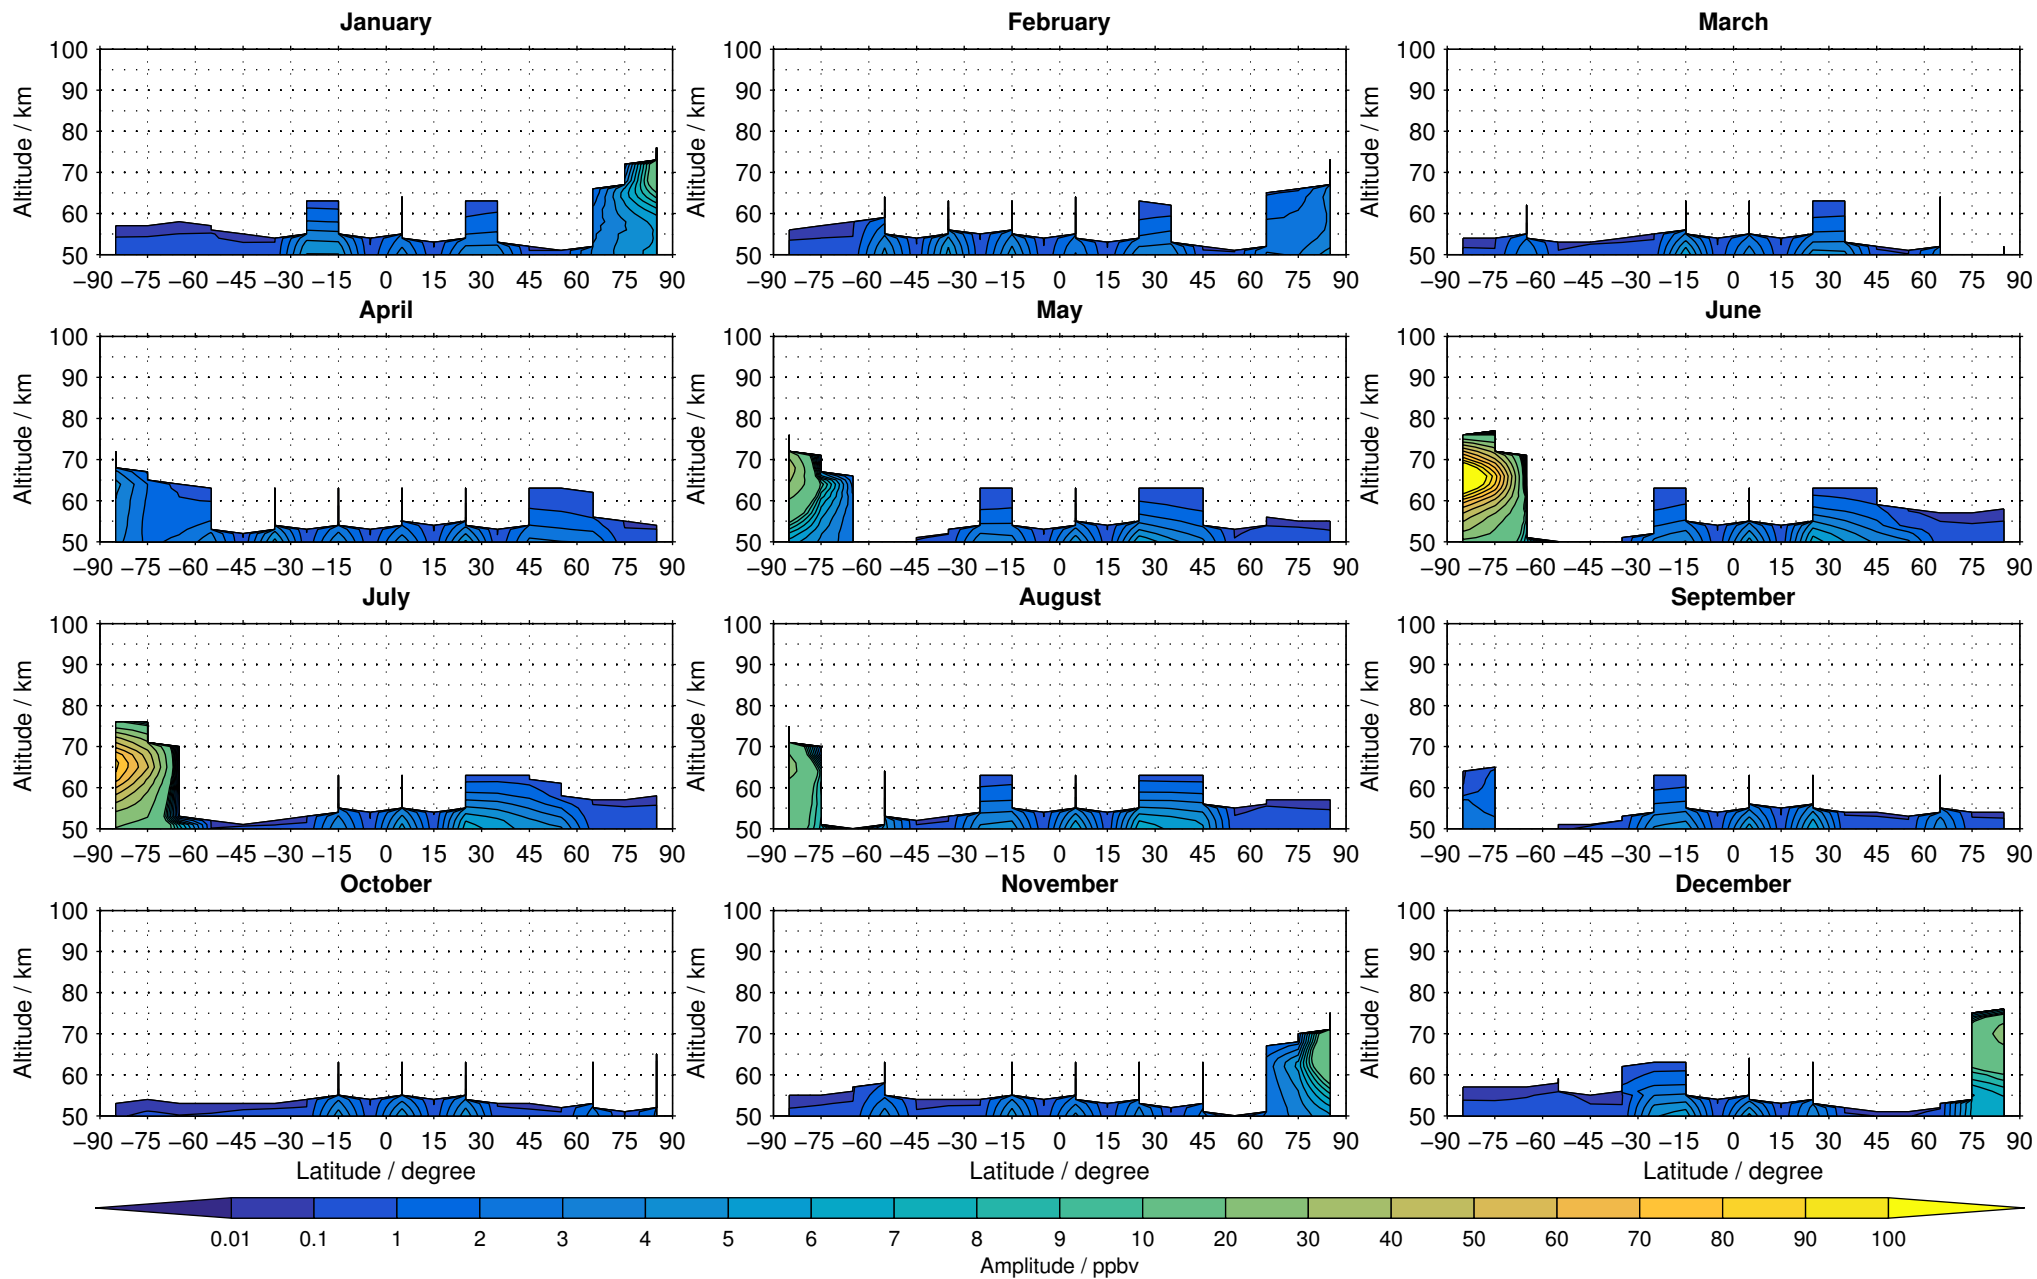

Envisat/MIPAS (IMKIAA) V5R v621 UA nitrogen dioxide distribution for 2007

Creation Time:
11-04-2017
21:22:13 LT

Envisat/MIPAS (IMKIAA) V5R v621 UA nitrogen dioxide distribution for 2008

Creation Time:
11-04-2017
21:22:14 LT

Envisat/MIPAS (IMKIAA) V5R v621 UA nitrogen dioxide distribution for 2009

Creation Time:
11-04-2017
21:22:15 LT

Envisat/MIPAS (IMKIAA) V5R v621 UA nitrogen dioxide distribution for 2010

Creation Time:
11-04-2017
21:22:16 LT

Envisat/MIPAS (IMKIAA) V5R v621 UA nitrogen dioxide distribution for 2011

Creation Time:
11-04-2017
21:22:17 LT

Envisat/MIPAS (IMKIAA) V5R v621 UA nitrogen dioxide distribution for 2012

Creation Time:
11-04-2017
21:22:18 LT