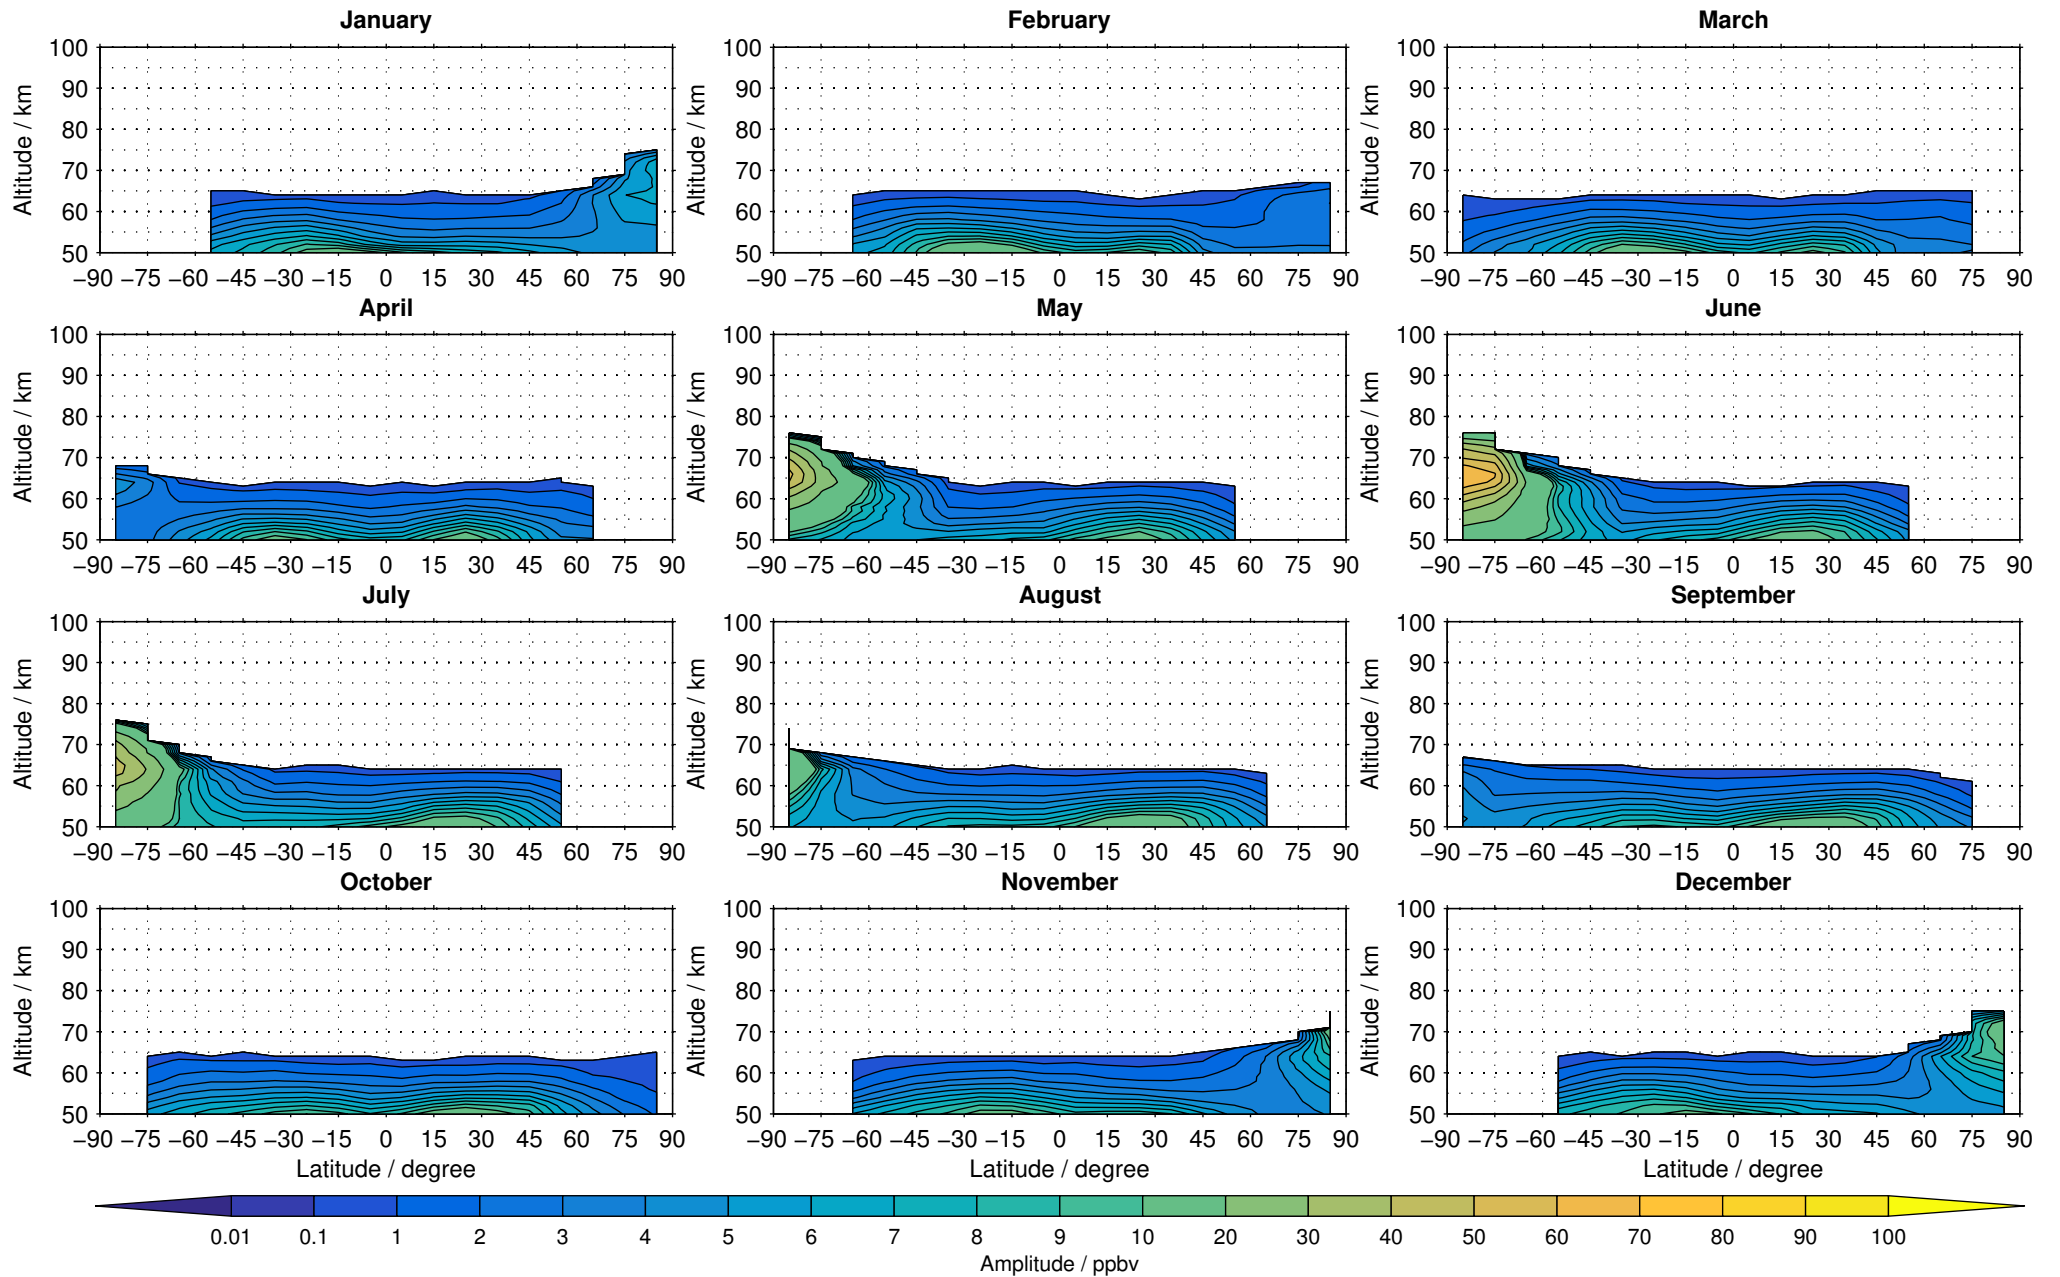

Envisat/MIPAS (IMKIAA) V5R v621 UA nighttime nitrogen dioxide distribution for 2010

Creation Time:
11-04-2017
21:22:57 LT