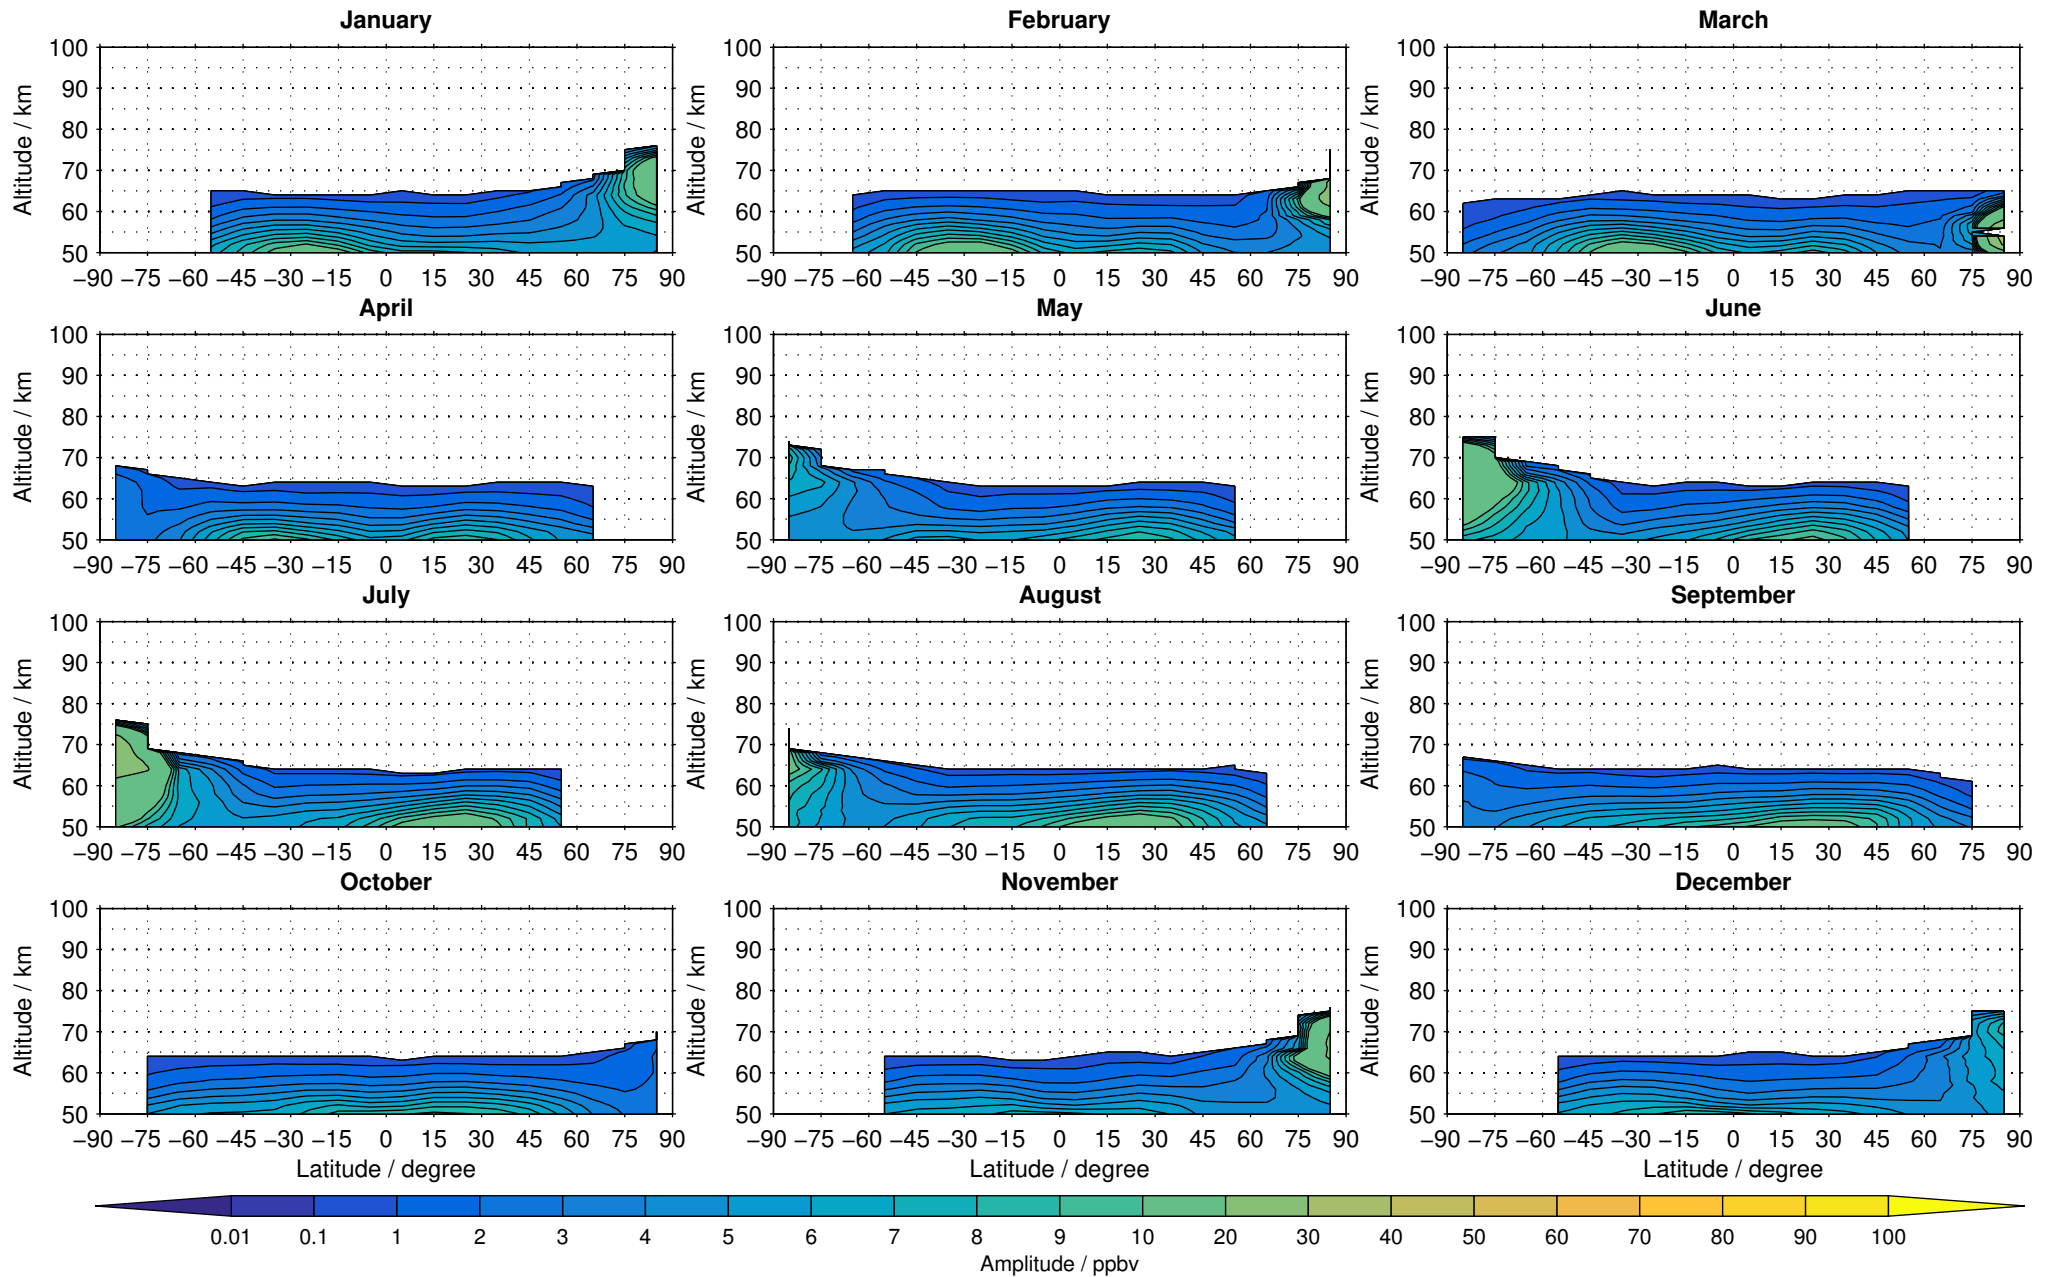

Envisat/MIPAS (IMKIAA) V5R v621 UA nighttime nitrogen dioxide distribution for 2009

Creation Time:
11-04-2017
21:22:56 LT