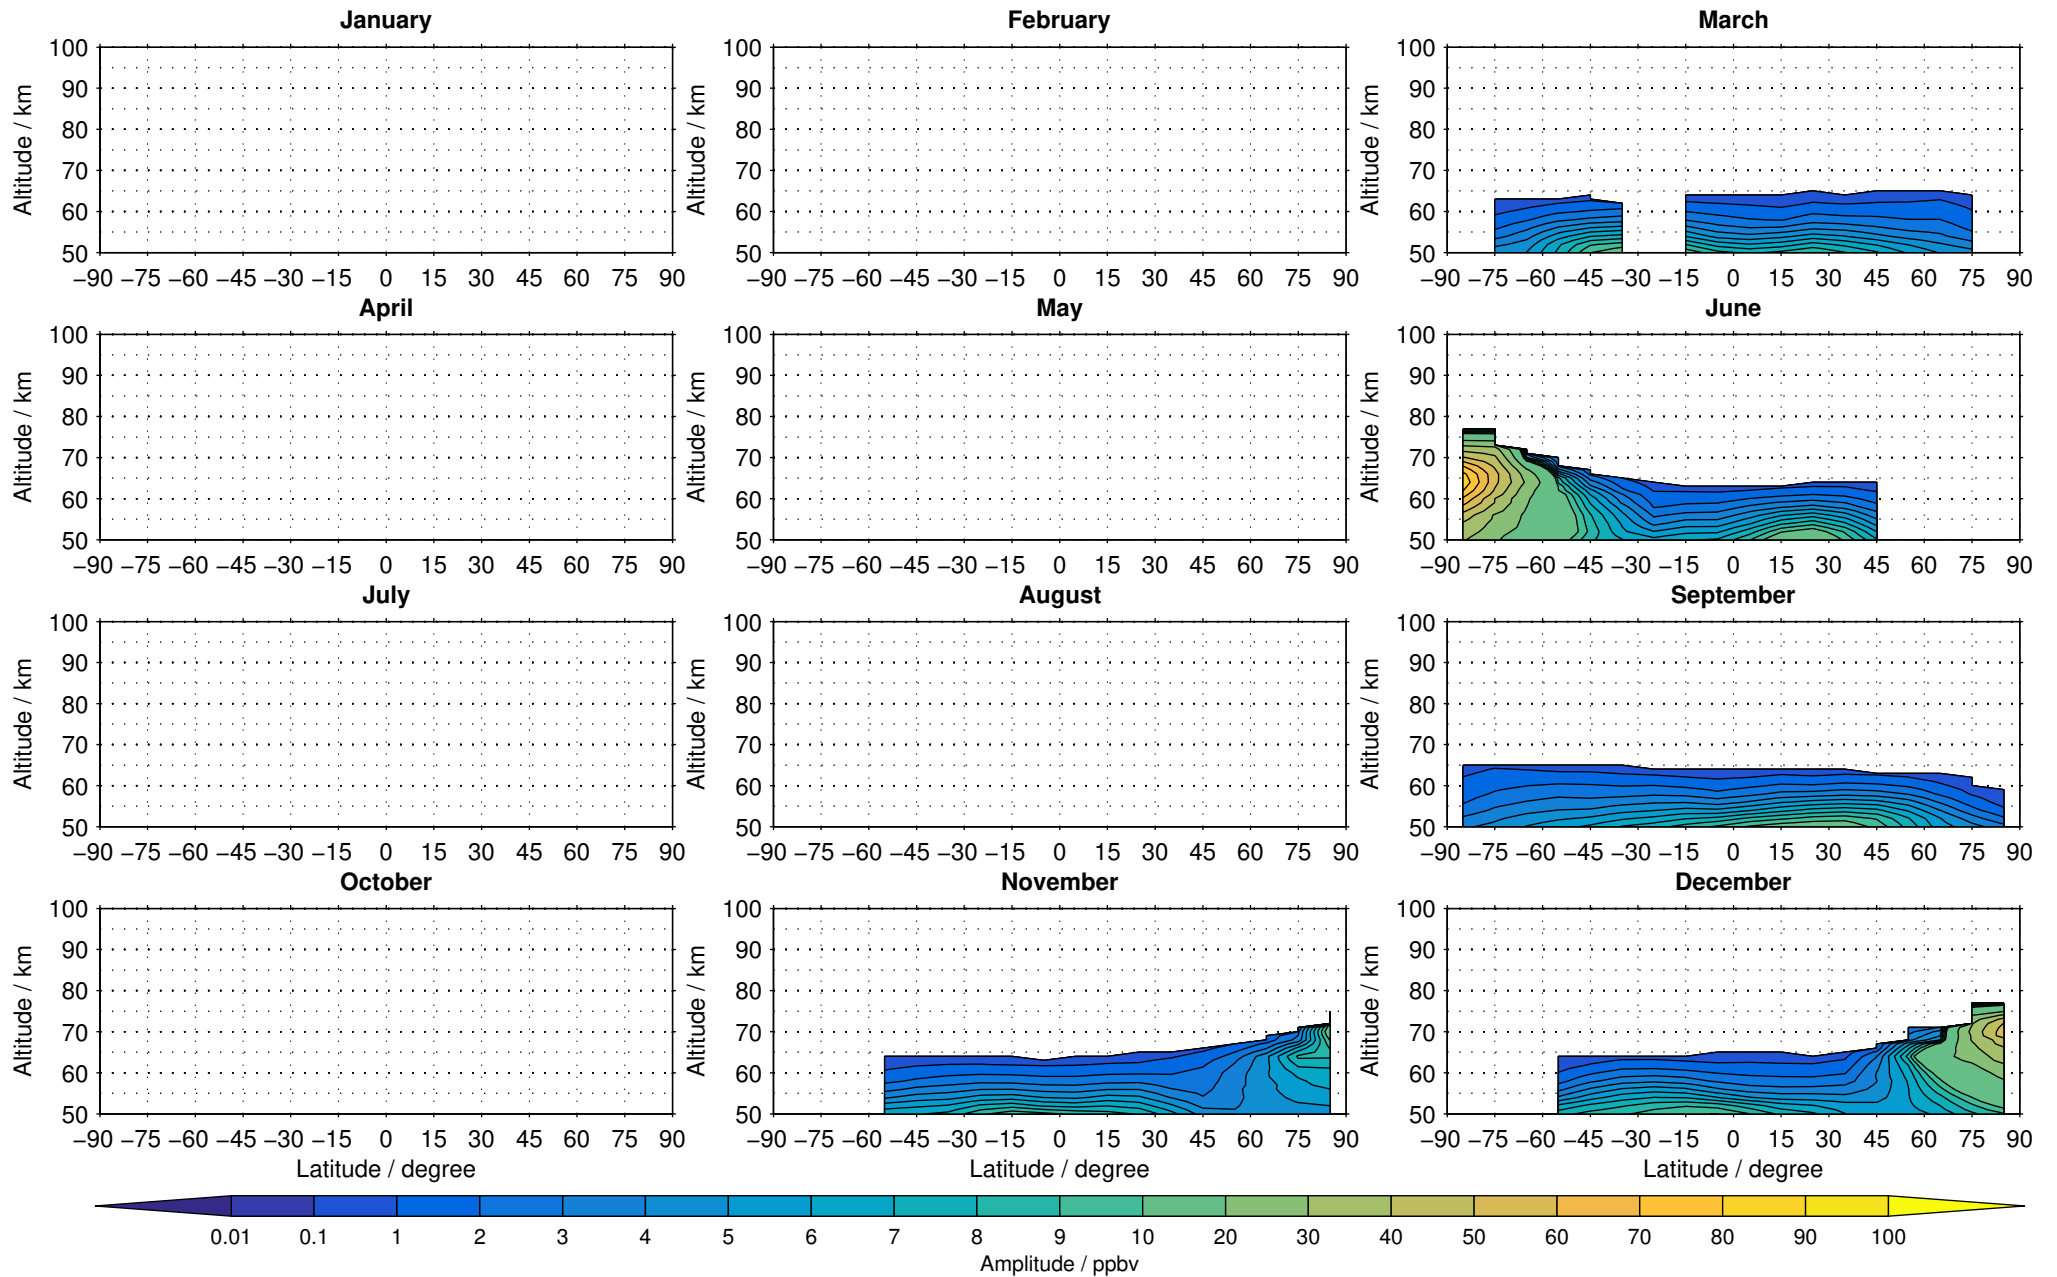

# Envisat/MIPAS (IMKIAA) V5R v621 UA nighttime nitrogen dioxide distribution for 2005

Creation Time:  
11-04-2017  
21:22:53 LT

# Envisat/MIPAS (IMKIAA) V5R v621 UA nighttime nitrogen dioxide distribution for 2006

Creation Time:  
11-04-2017  
21:22:53 LT

# Envisat/MIPAS (IMKIAA) V5R v621 UA nighttime nitrogen dioxide distribution for 2007

Creation Time:  
11-04-2017  
21:22:54 LT