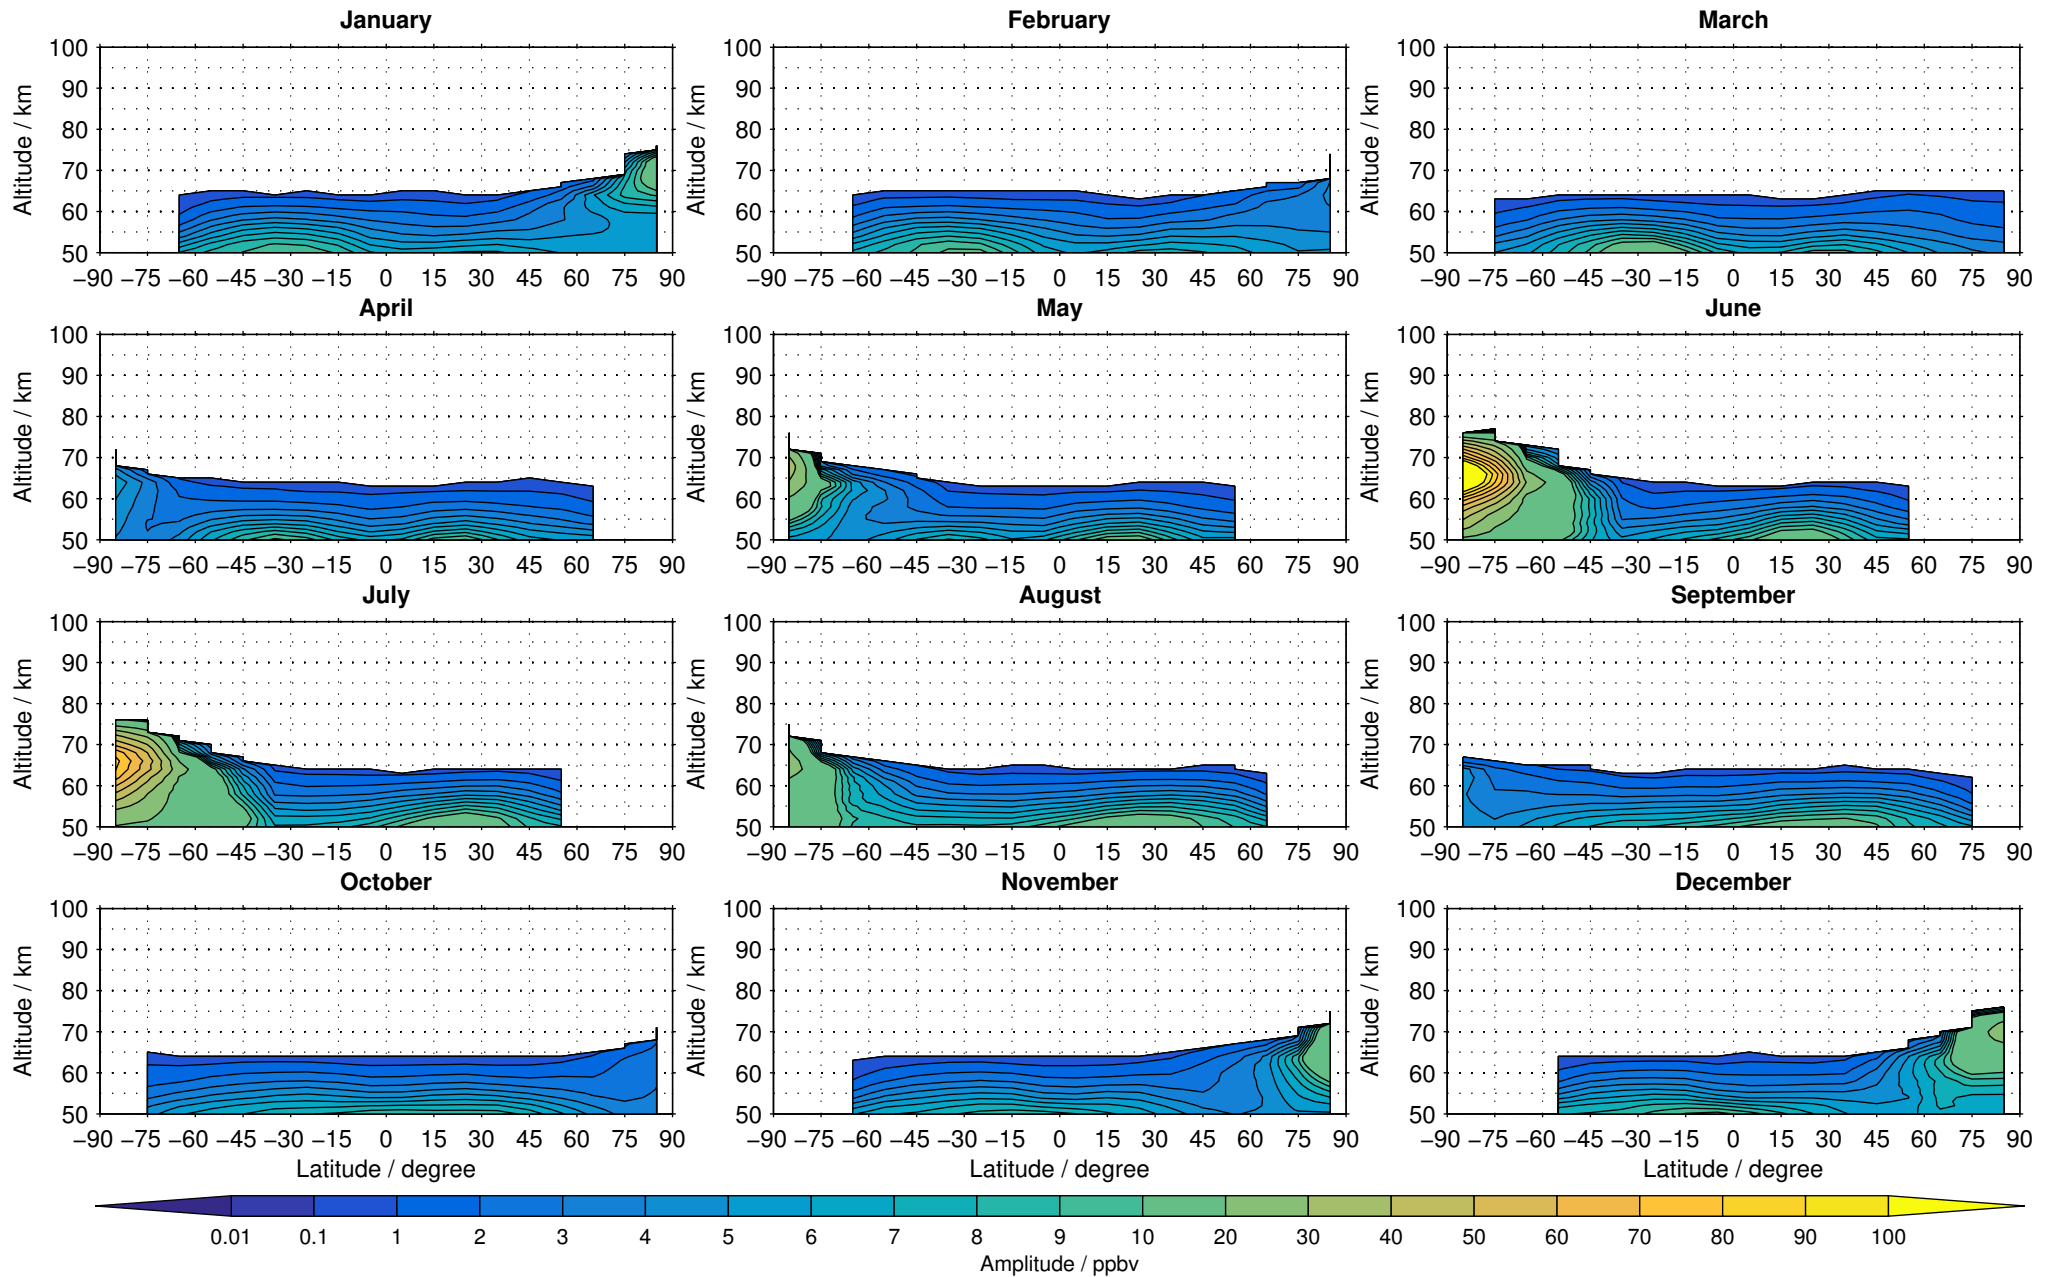

Envisat/MIPAS (IMKIAA) V5R v621 UA nighttime nitrogen dioxide distribution for 2011

Creation Time:
11-04-2017
21:22:58 LT