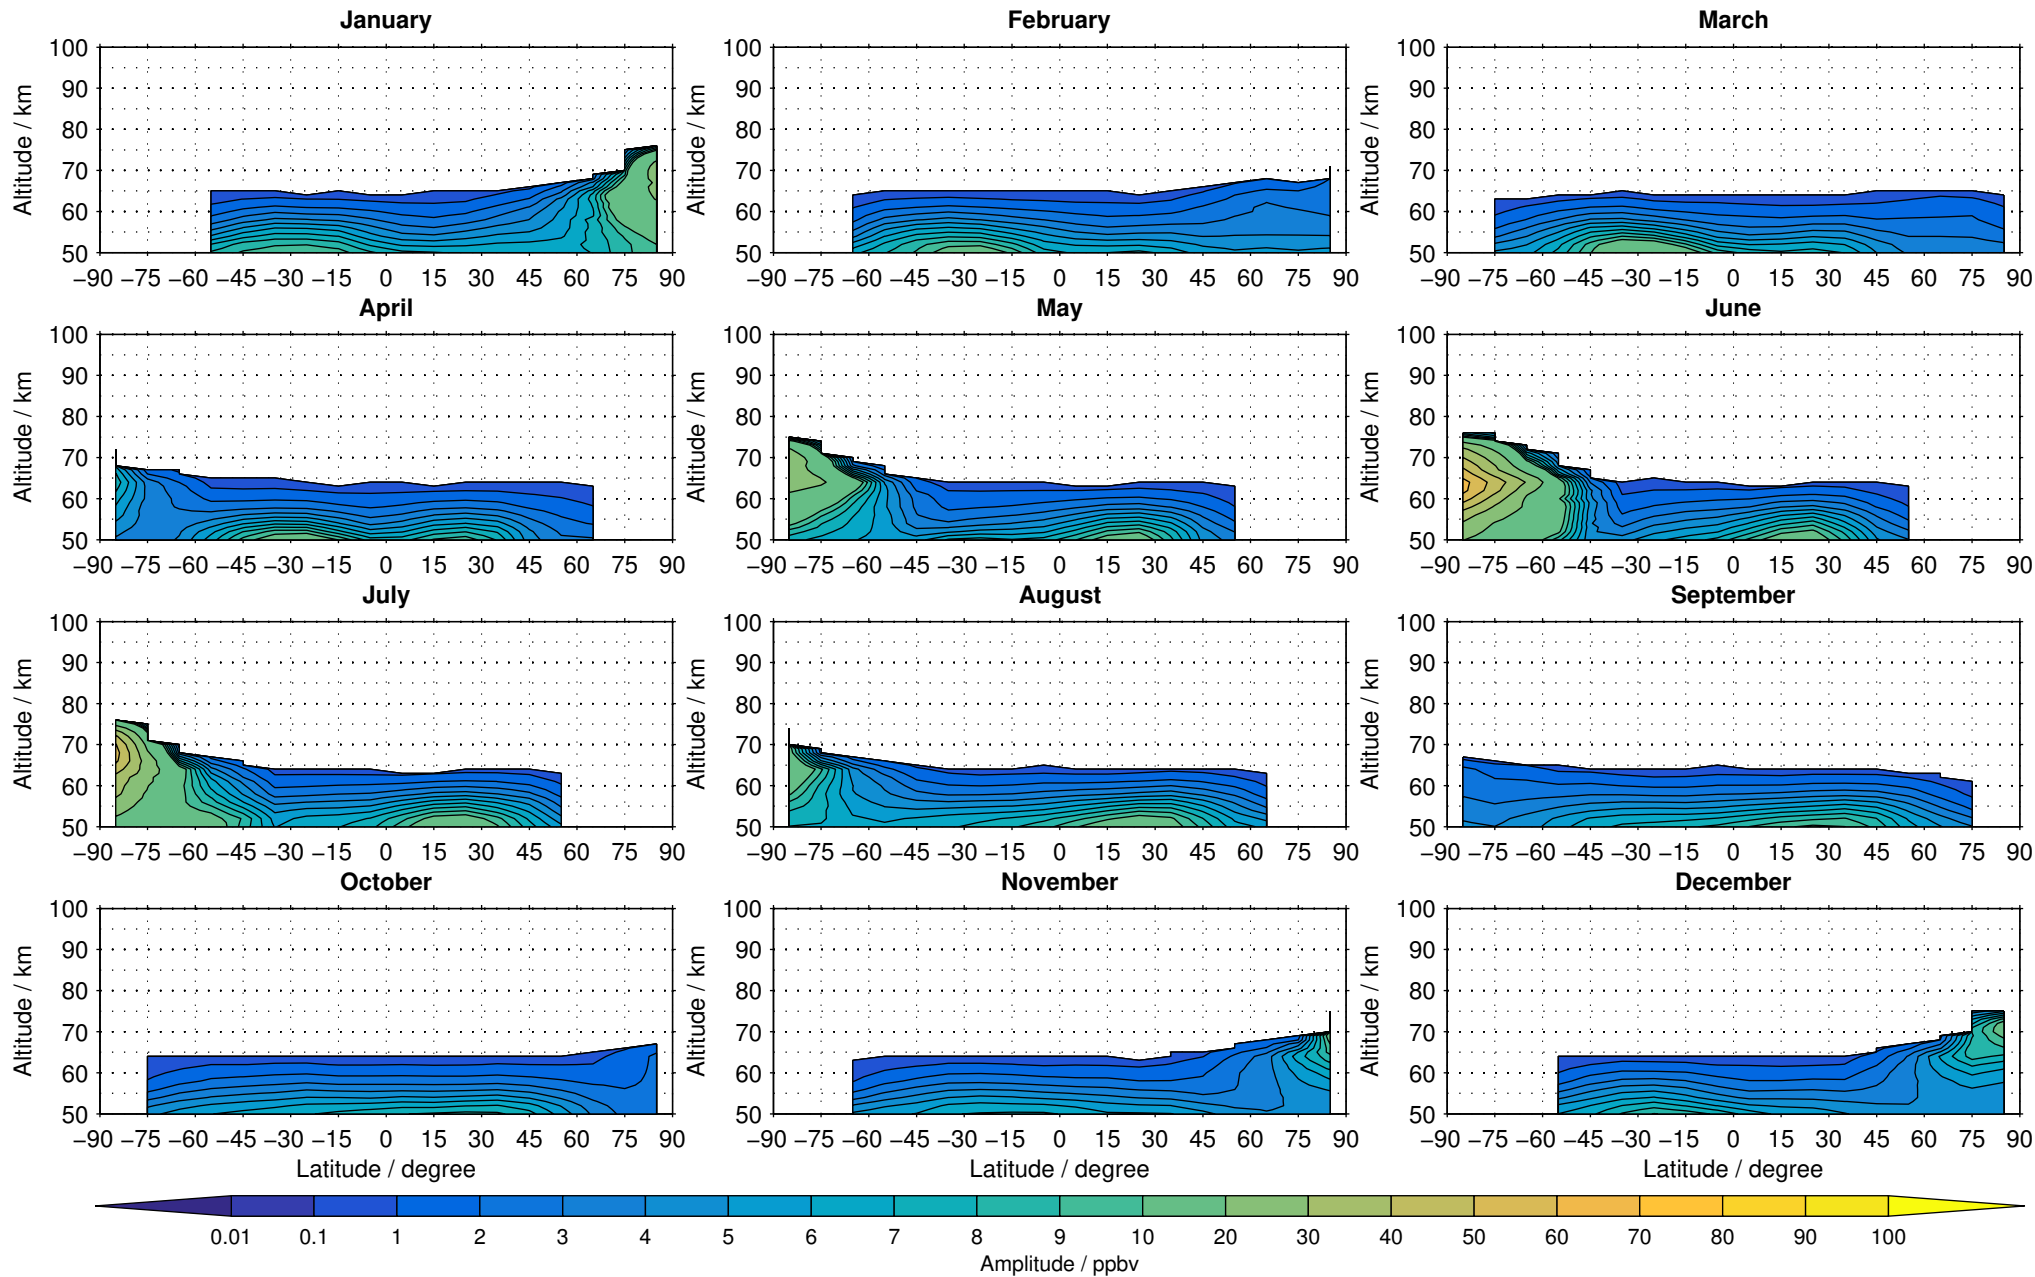

Envisat/MIPAS (IMKIAA) V5R v621 UA nighttime nitrogen dioxide distribution for 2008

Creation Time:
11-04-2017
21:22:55 LT