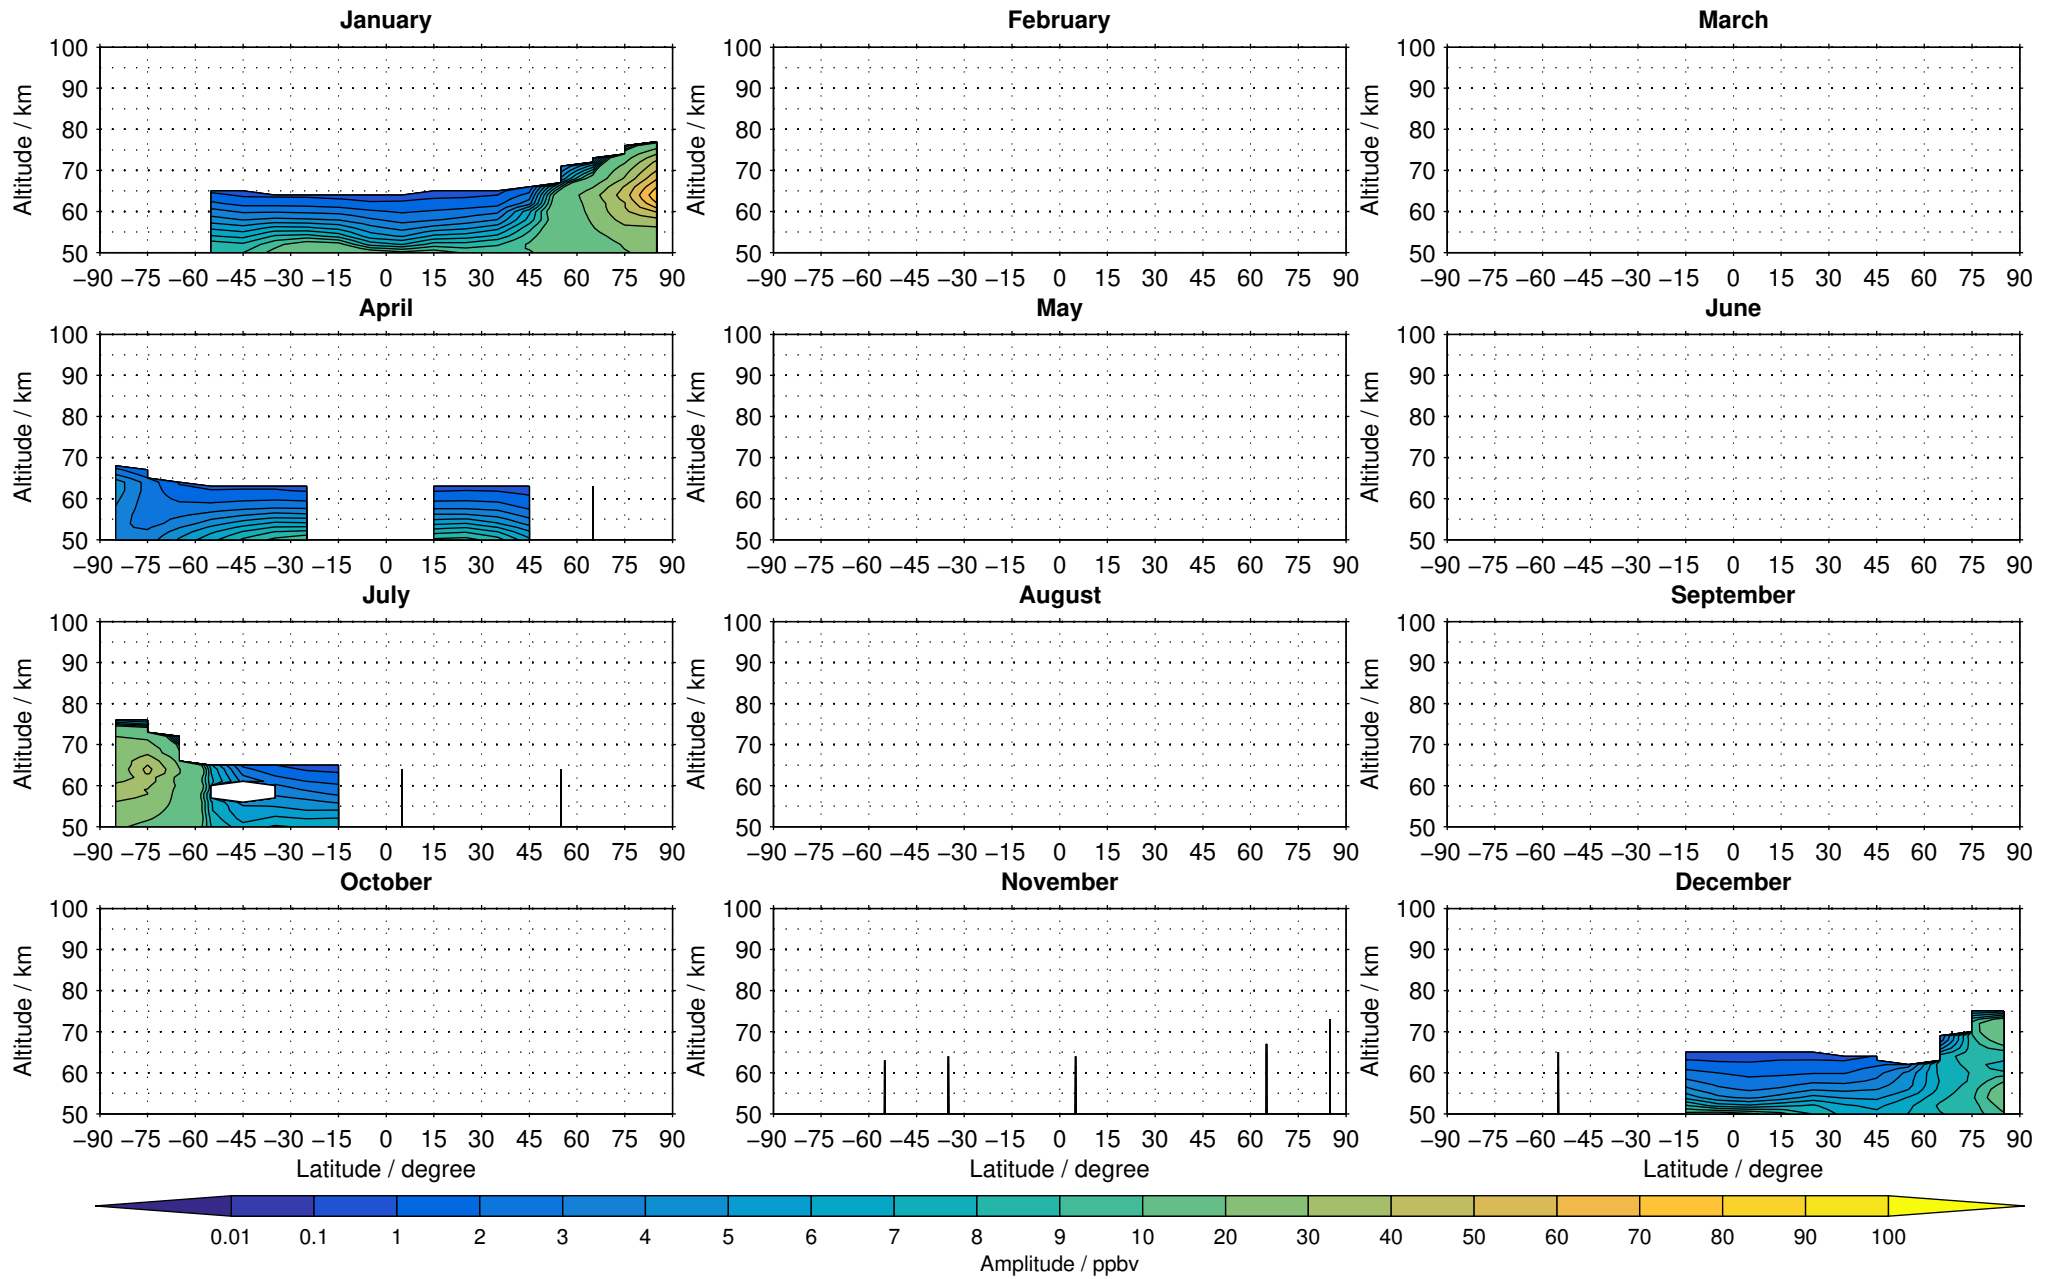

# Envisat/MIPAS (IMKIAA) V5R v621 UA nighttime nitrogen dioxide distribution for 2005

Creation Time:  
11-04-2017  
21:22:53 LT

# Envisat/MIPAS (IMKIAA) V5R v621 UA nighttime nitrogen dioxide distribution for 2006

Creation Time:  
11-04-2017  
21:22:53 LT

# Envisat/MIPAS (IMKIAA) V5R v621 UA nighttime nitrogen dioxide distribution for 2007

Creation Time:  
11-04-2017  
21:22:54 LT