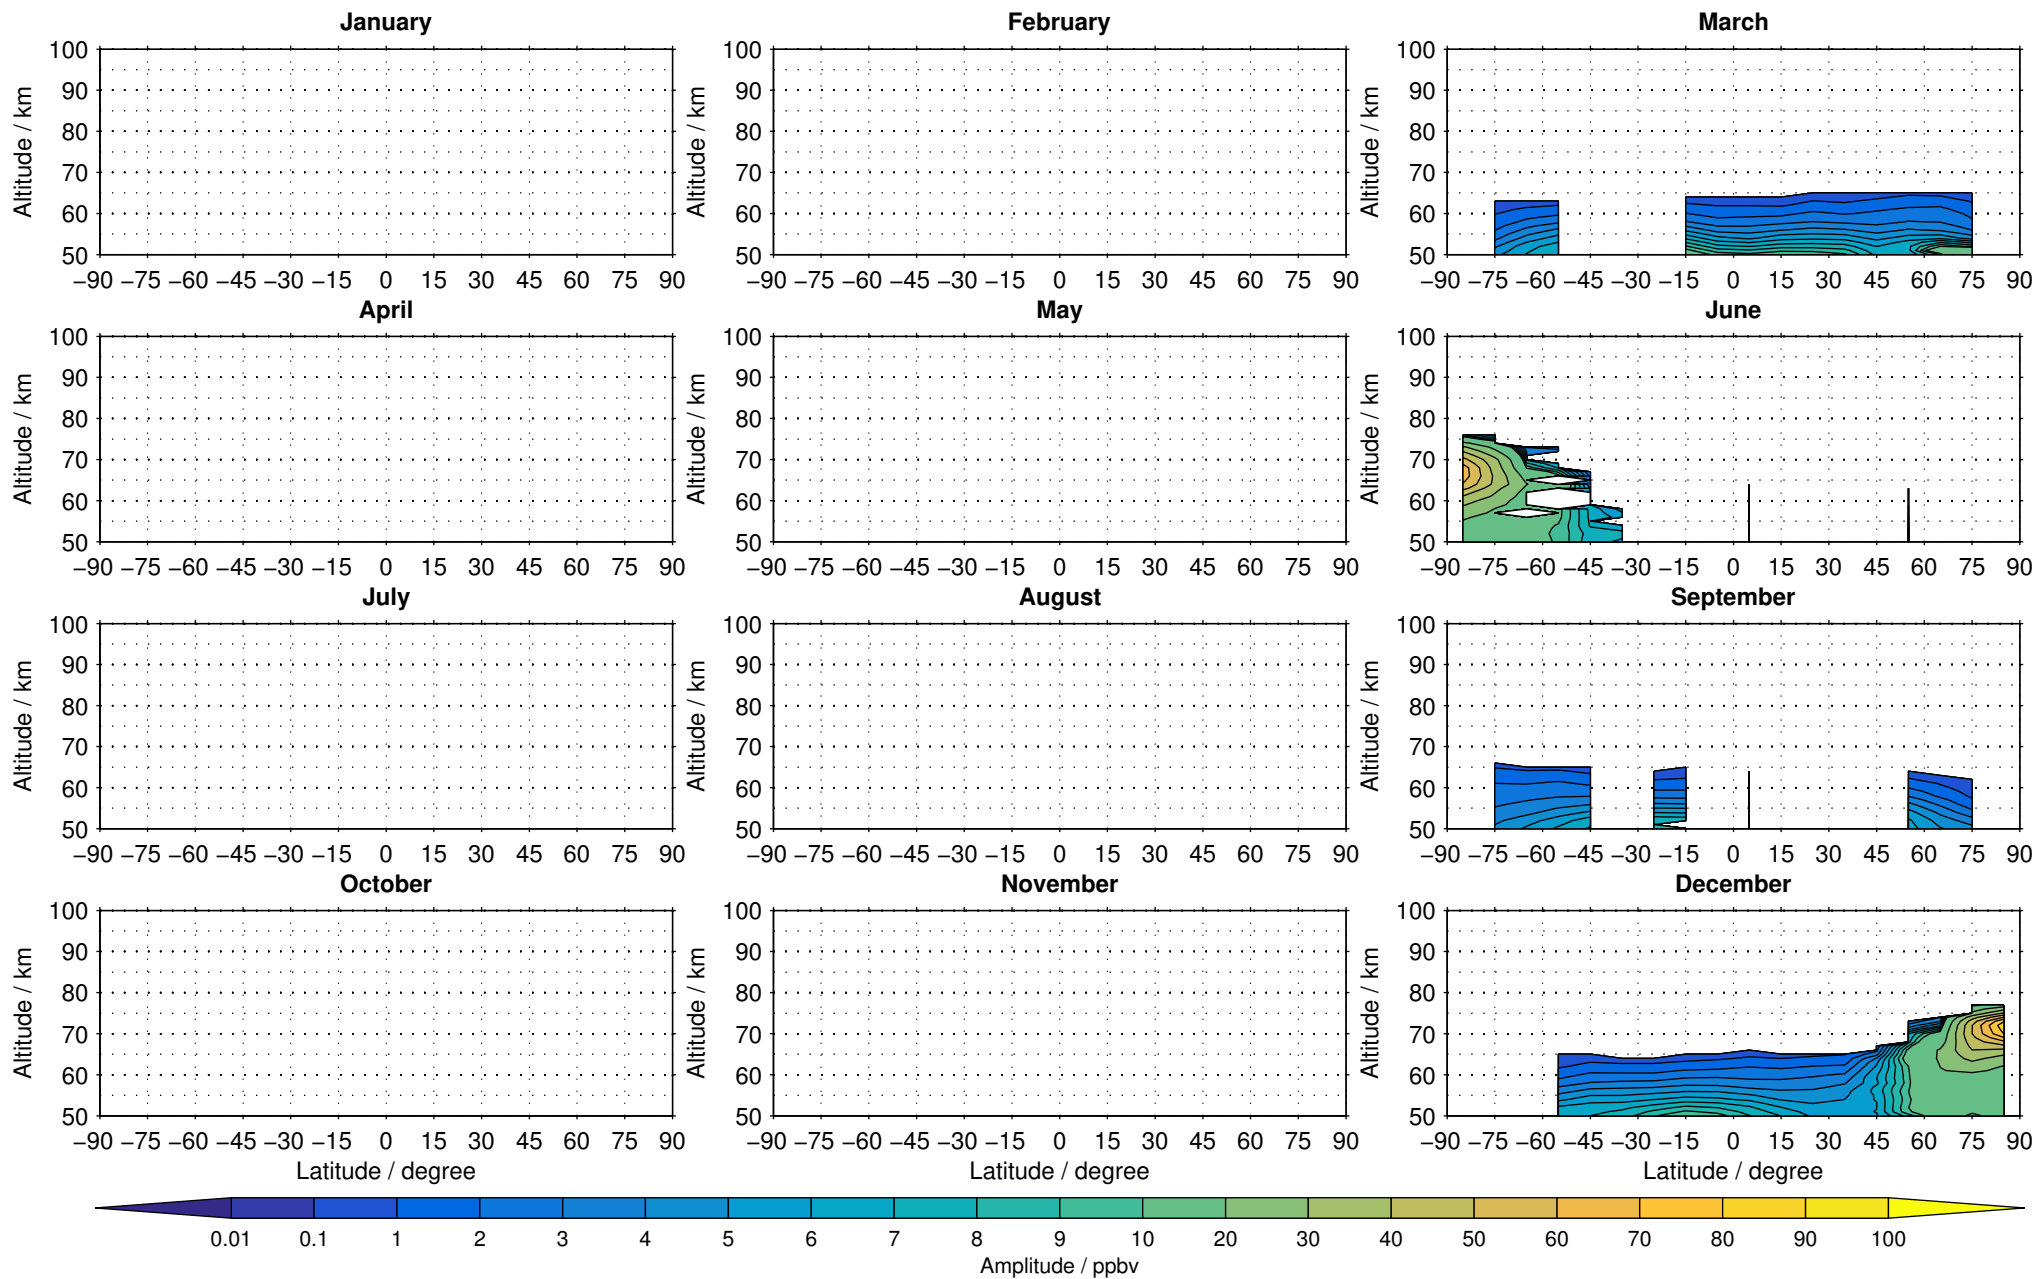

# Envisat/MIPAS (IMKIAA) V5R v621 UA nighttime nitrogen dioxide distribution for 2005

Creation Time:  
11-04-2017  
21:22:53 LT

# Envisat/MIPAS (IMKIAA) V5R v621 UA nighttime nitrogen dioxide distribution for 2006

Creation Time:  
11-04-2017  
21:22:53 LT

# Envisat/MIPAS (IMKIAA) V5R v621 UA nighttime nitrogen dioxide distribution for 2007

Creation Time:  
11-04-2017  
21:22:54 LT