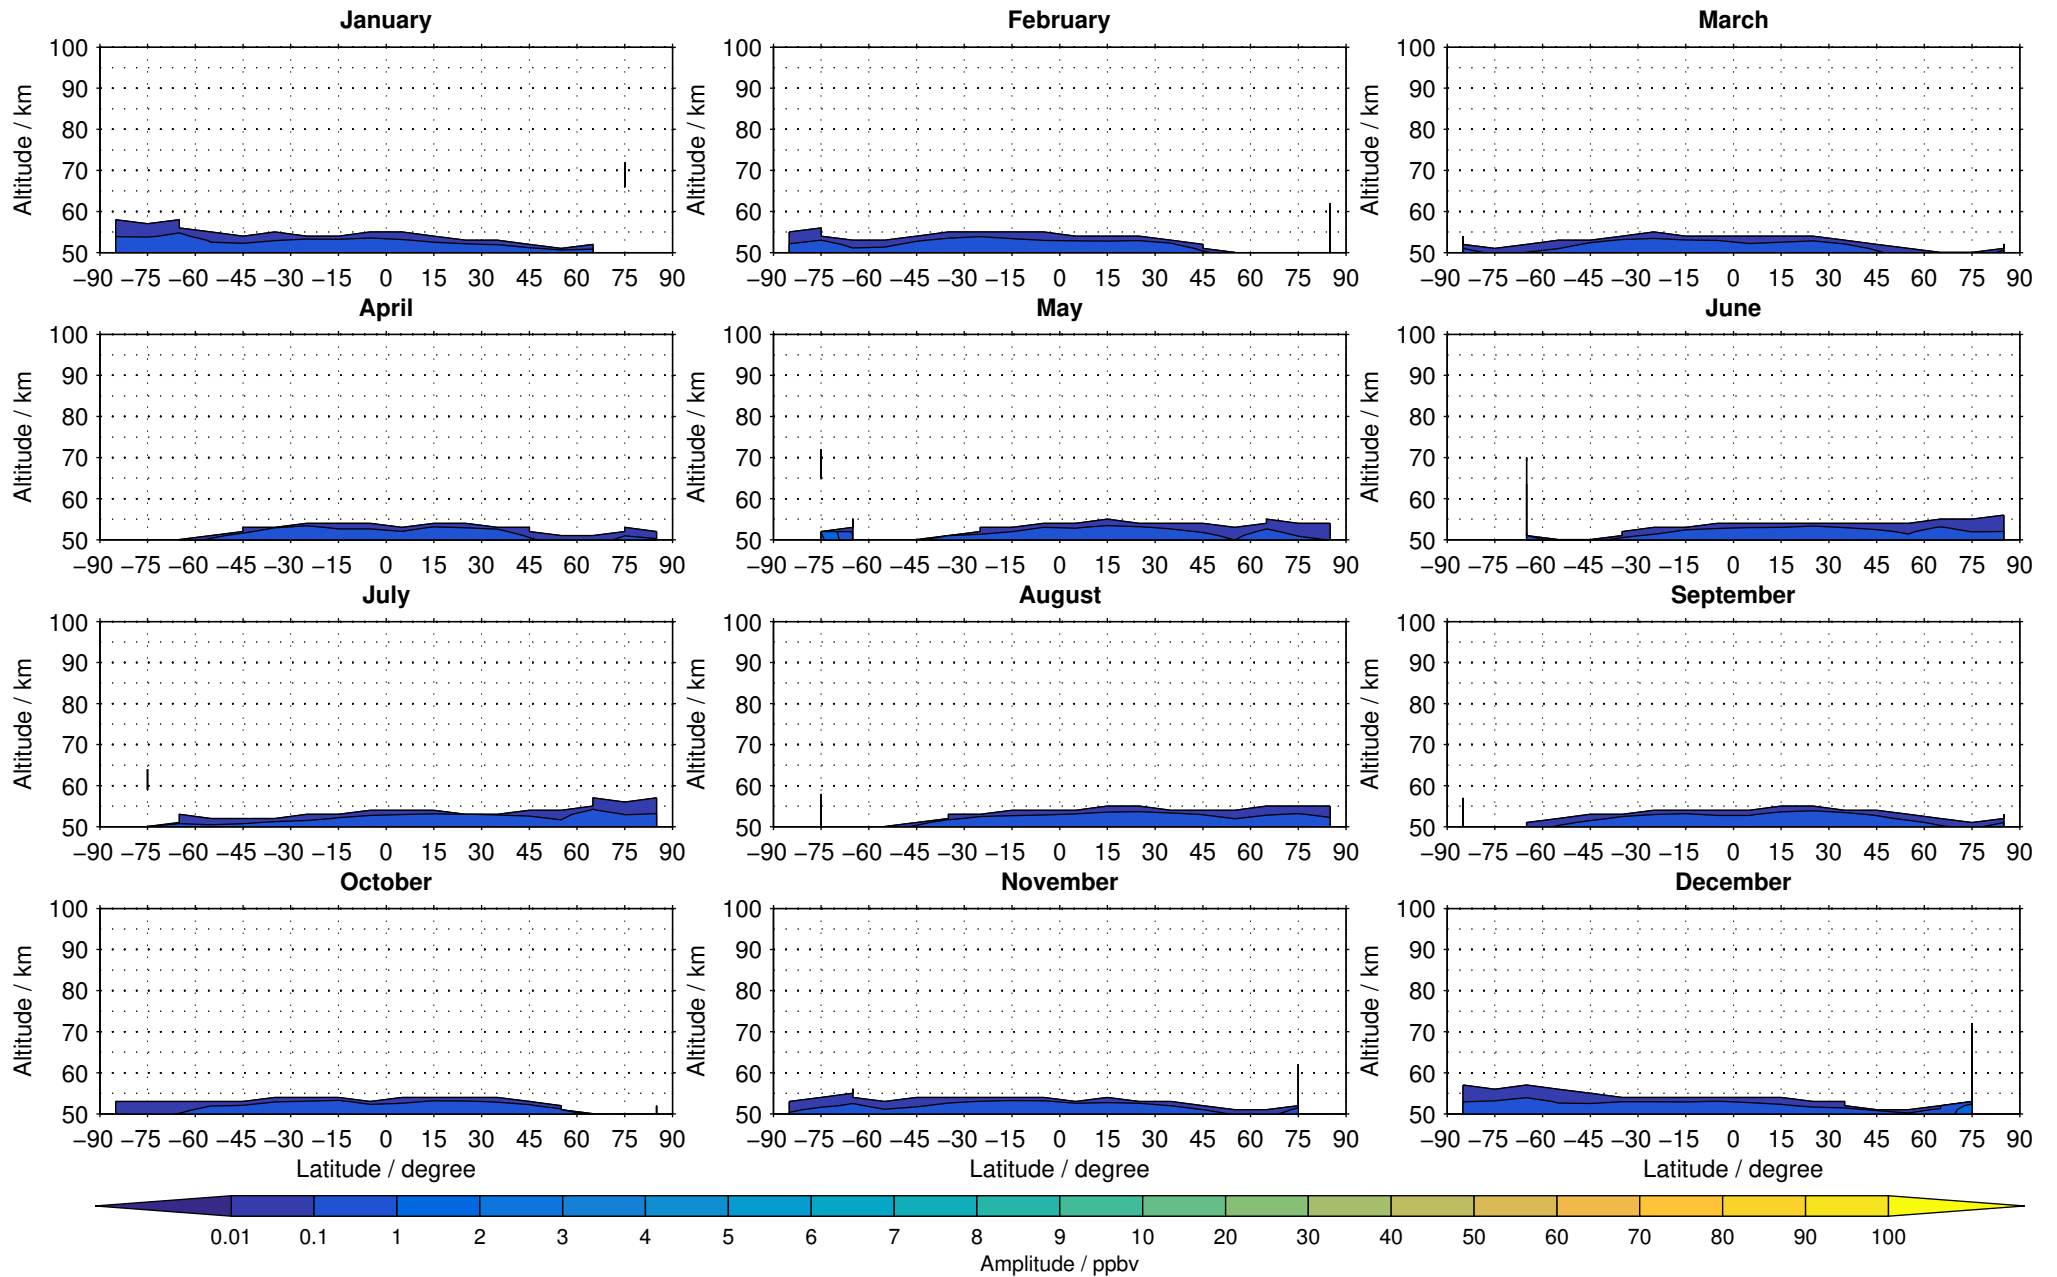

Envisat/MIPAS (IMKIAA) V5R v621 UA daytime nitrogen dioxide distribution for 2007

Creation Time:
11-04-2017
21:22:34 LT

Envisat/MIPAS (IMKIAA) V5R v621 UA daytime nitrogen dioxide distribution for 2008

Creation Time:
11-04-2017
21:22:35 LT

Envisat/MIPAS (IMKIAA) V5R v621 UA daytime nitrogen dioxide distribution for 2009

Creation Time:
11-04-2017
21:22:36 LT

Envisat/MIPAS (IMKIAA) V5R v621 UA daytime nitrogen dioxide distribution for 2010

Creation Time:
11-04-2017
21:22:37 LT

Envisat/MIPAS (IMKIAA) V5R v621 UA daytime nitrogen dioxide distribution for 2011

Creation Time:
11-04-2017
21:22:38 LT

Envisat/MIPAS (IMKIAA) V5R v621 UA daytime nitrogen dioxide distribution for 2012

Creation Time:
11-04-2017
21:22:38 LT