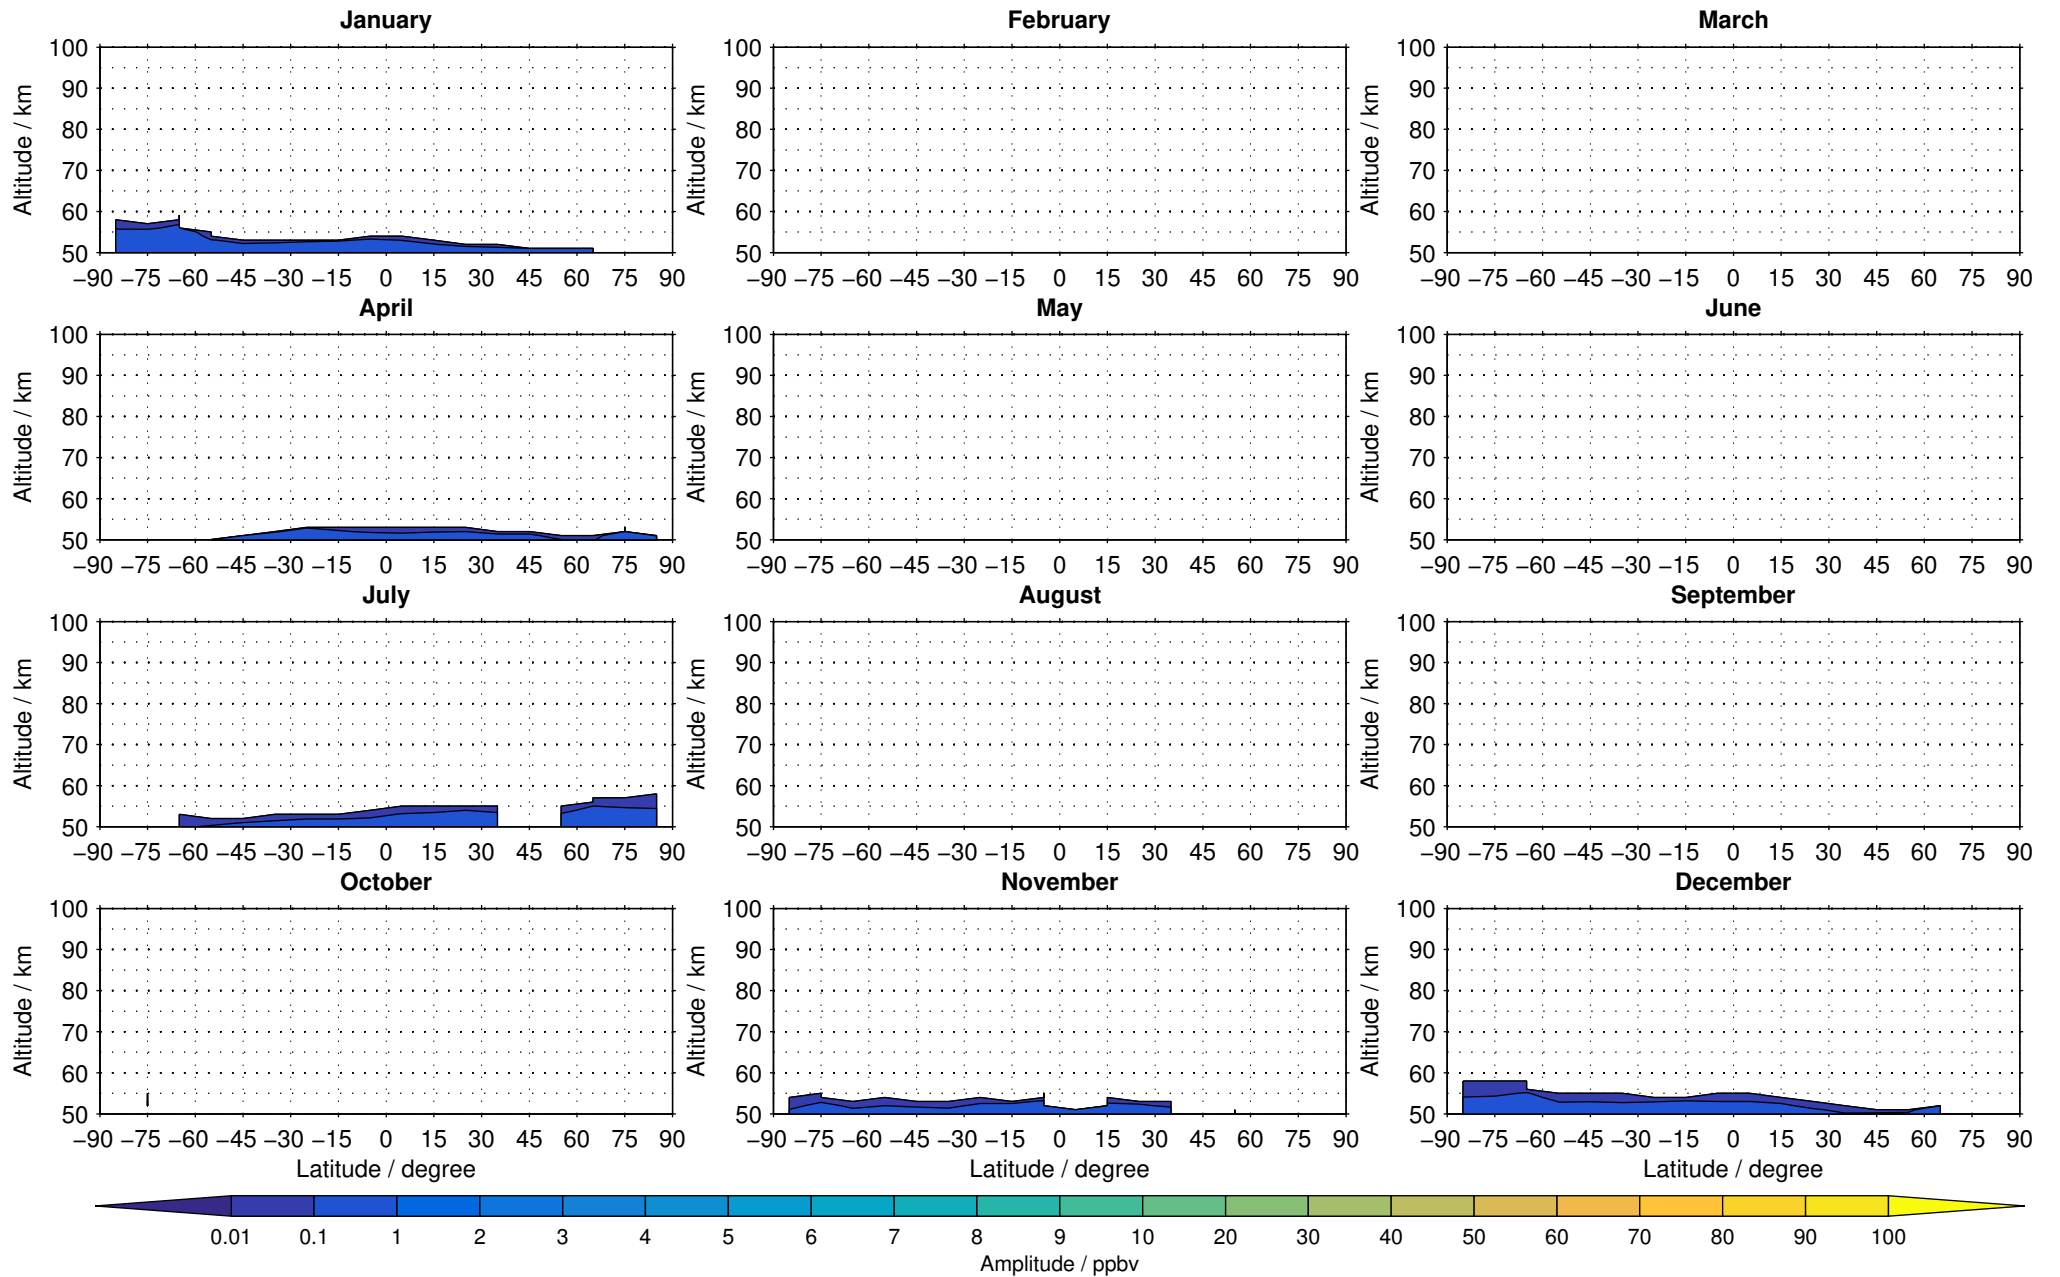

Envisat/MIPAS (IMKIAA) V5R v621 UA daytime nitrogen dioxide distribution for 2005

Creation Time:
11-04-2017
21:22:33 LT

Envisat/MIPAS (IMKIAA) V5R v621 UA daytime nitrogen dioxide distribution for 2006

Creation Time:
11-04-2017
21:22:34 LT

Envisat/MIPAS (IMKIAA) V5R v621 UA daytime nitrogen dioxide distribution for 2007

Creation Time:
11-04-2017
21:22:34 LT

Envisat/MIPAS (IMKIAA) V5R v621 UA daytime nitrogen dioxide distribution for 2008

Creation Time:
11-04-2017
21:22:35 LT

Envisat/MIPAS (IMKIAA) V5R v621 UA daytime nitrogen dioxide distribution for 2009

Creation Time:
11-04-2017
21:22:36 LT

Envisat/MIPAS (IMKIAA) V5R v621 UA daytime nitrogen dioxide distribution for 2010

Creation Time:
11-04-2017
21:22:37 LT