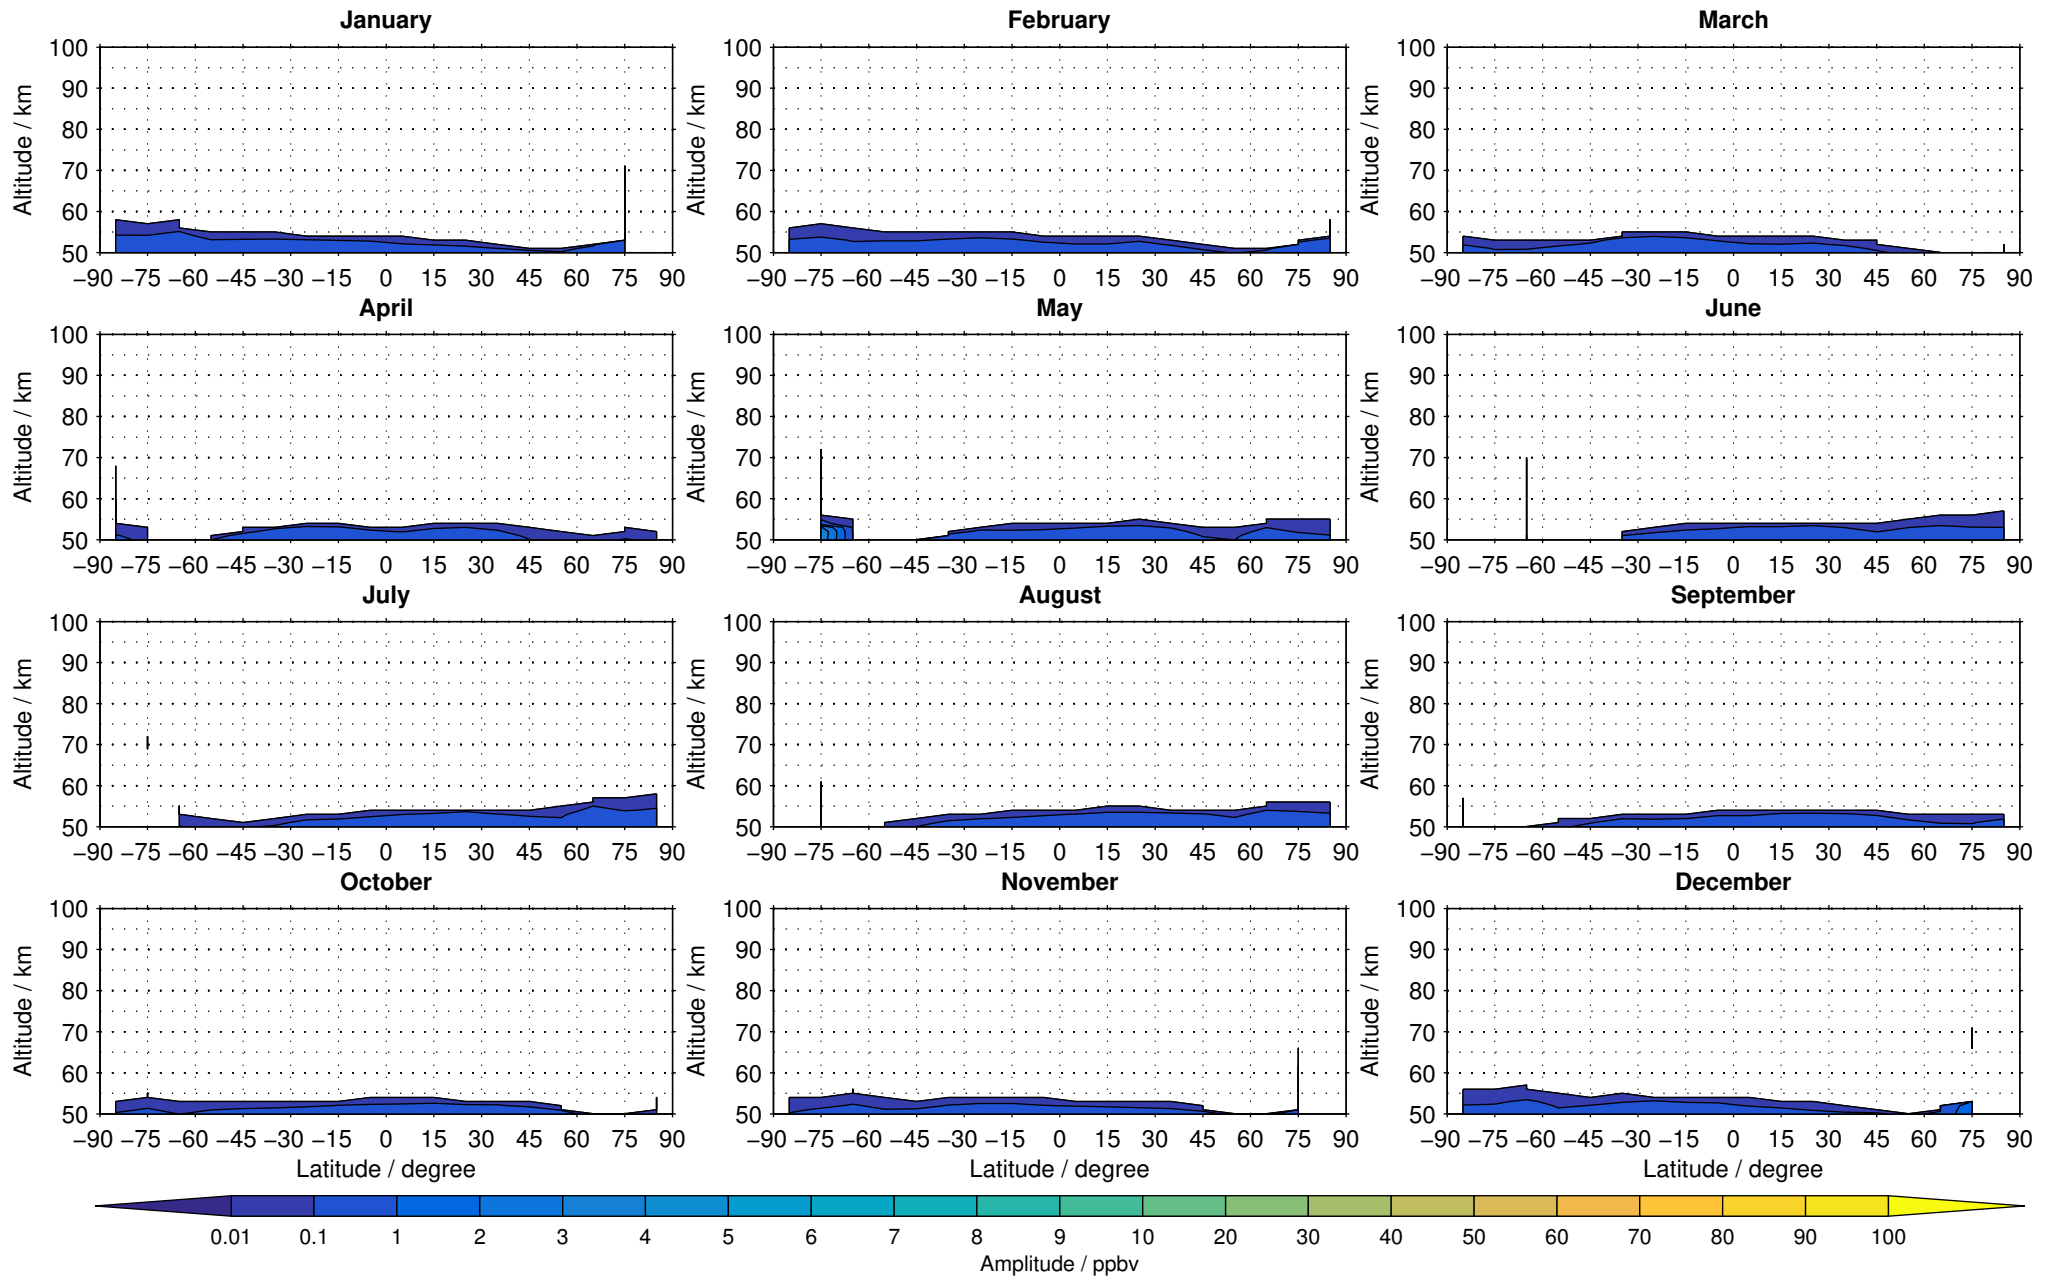

Envisat/MIPAS (IMKIAA) V5R v621 UA daytime nitrogen dioxide distribution for 2005

Creation Time:
11-04-2017
21:22:33 LT

Envisat/MIPAS (IMKIAA) V5R v621 UA daytime nitrogen dioxide distribution for 2006

Creation Time:
11-04-2017
21:22:34 LT

Envisat/MIPAS (IMKIAA) V5R v621 UA daytime nitrogen dioxide distribution for 2007

Creation Time:
11-04-2017
21:22:34 LT

Envisat/MIPAS (IMKIAA) V5R v621 UA daytime nitrogen dioxide distribution for 2008

Creation Time:
11-04-2017
21:22:35 LT

Envisat/MIPAS (IMKIAA) V5R v621 UA daytime nitrogen dioxide distribution for 2009

Creation Time:
11-04-2017
21:22:36 LT

Envisat/MIPAS (IMKIAA) V5R v621 UA daytime nitrogen dioxide distribution for 2010

Creation Time:
11-04-2017
21:22:37 LT