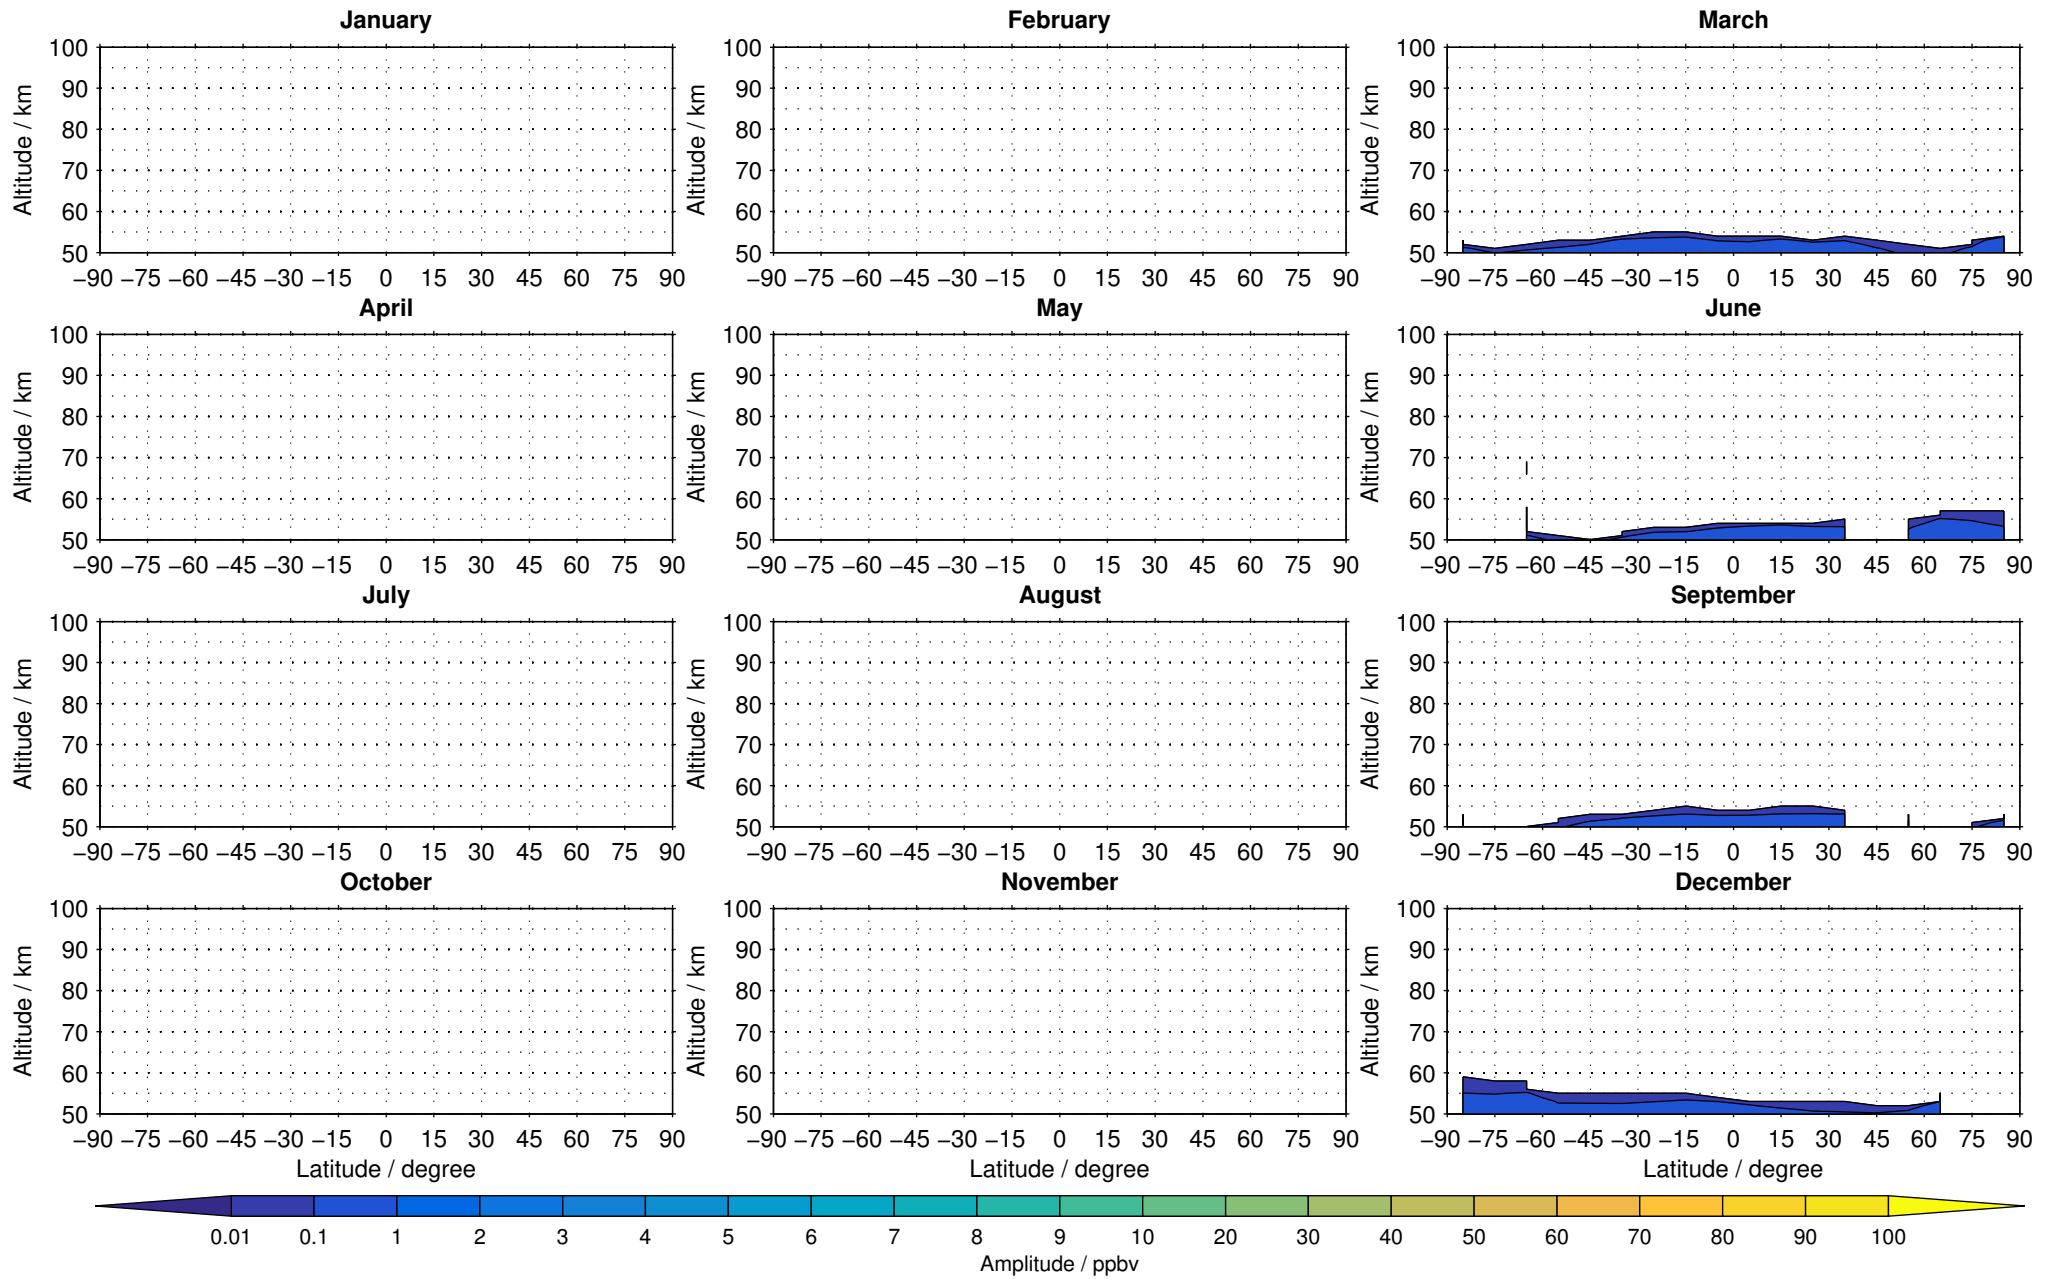

Envisat/MIPAS (IMKIAA) V5R v621 UA daytime nitrogen dioxide distribution for 2005

Creation Time:
11-04-2017
21:22:33 LT

Envisat/MIPAS (IMKIAA) V5R v621 UA daytime nitrogen dioxide distribution for 2006

Creation Time:
11-04-2017
21:22:34 LT

Envisat/MIPAS (IMKIAA) V5R v621 UA daytime nitrogen dioxide distribution for 2007

Creation Time:
11-04-2017
21:22:34 LT

Envisat/MIPAS (IMKIAA) V5R v621 UA daytime nitrogen dioxide distribution for 2008

Creation Time:
11-04-2017
21:22:35 LT

Envisat/MIPAS (IMKIAA) V5R v621 UA daytime nitrogen dioxide distribution for 2009

Creation Time:
11-04-2017
21:22:36 LT

Envisat/MIPAS (IMKIAA) V5R v621 UA daytime nitrogen dioxide distribution for 2010

Creation Time:
11-04-2017
21:22:37 LT