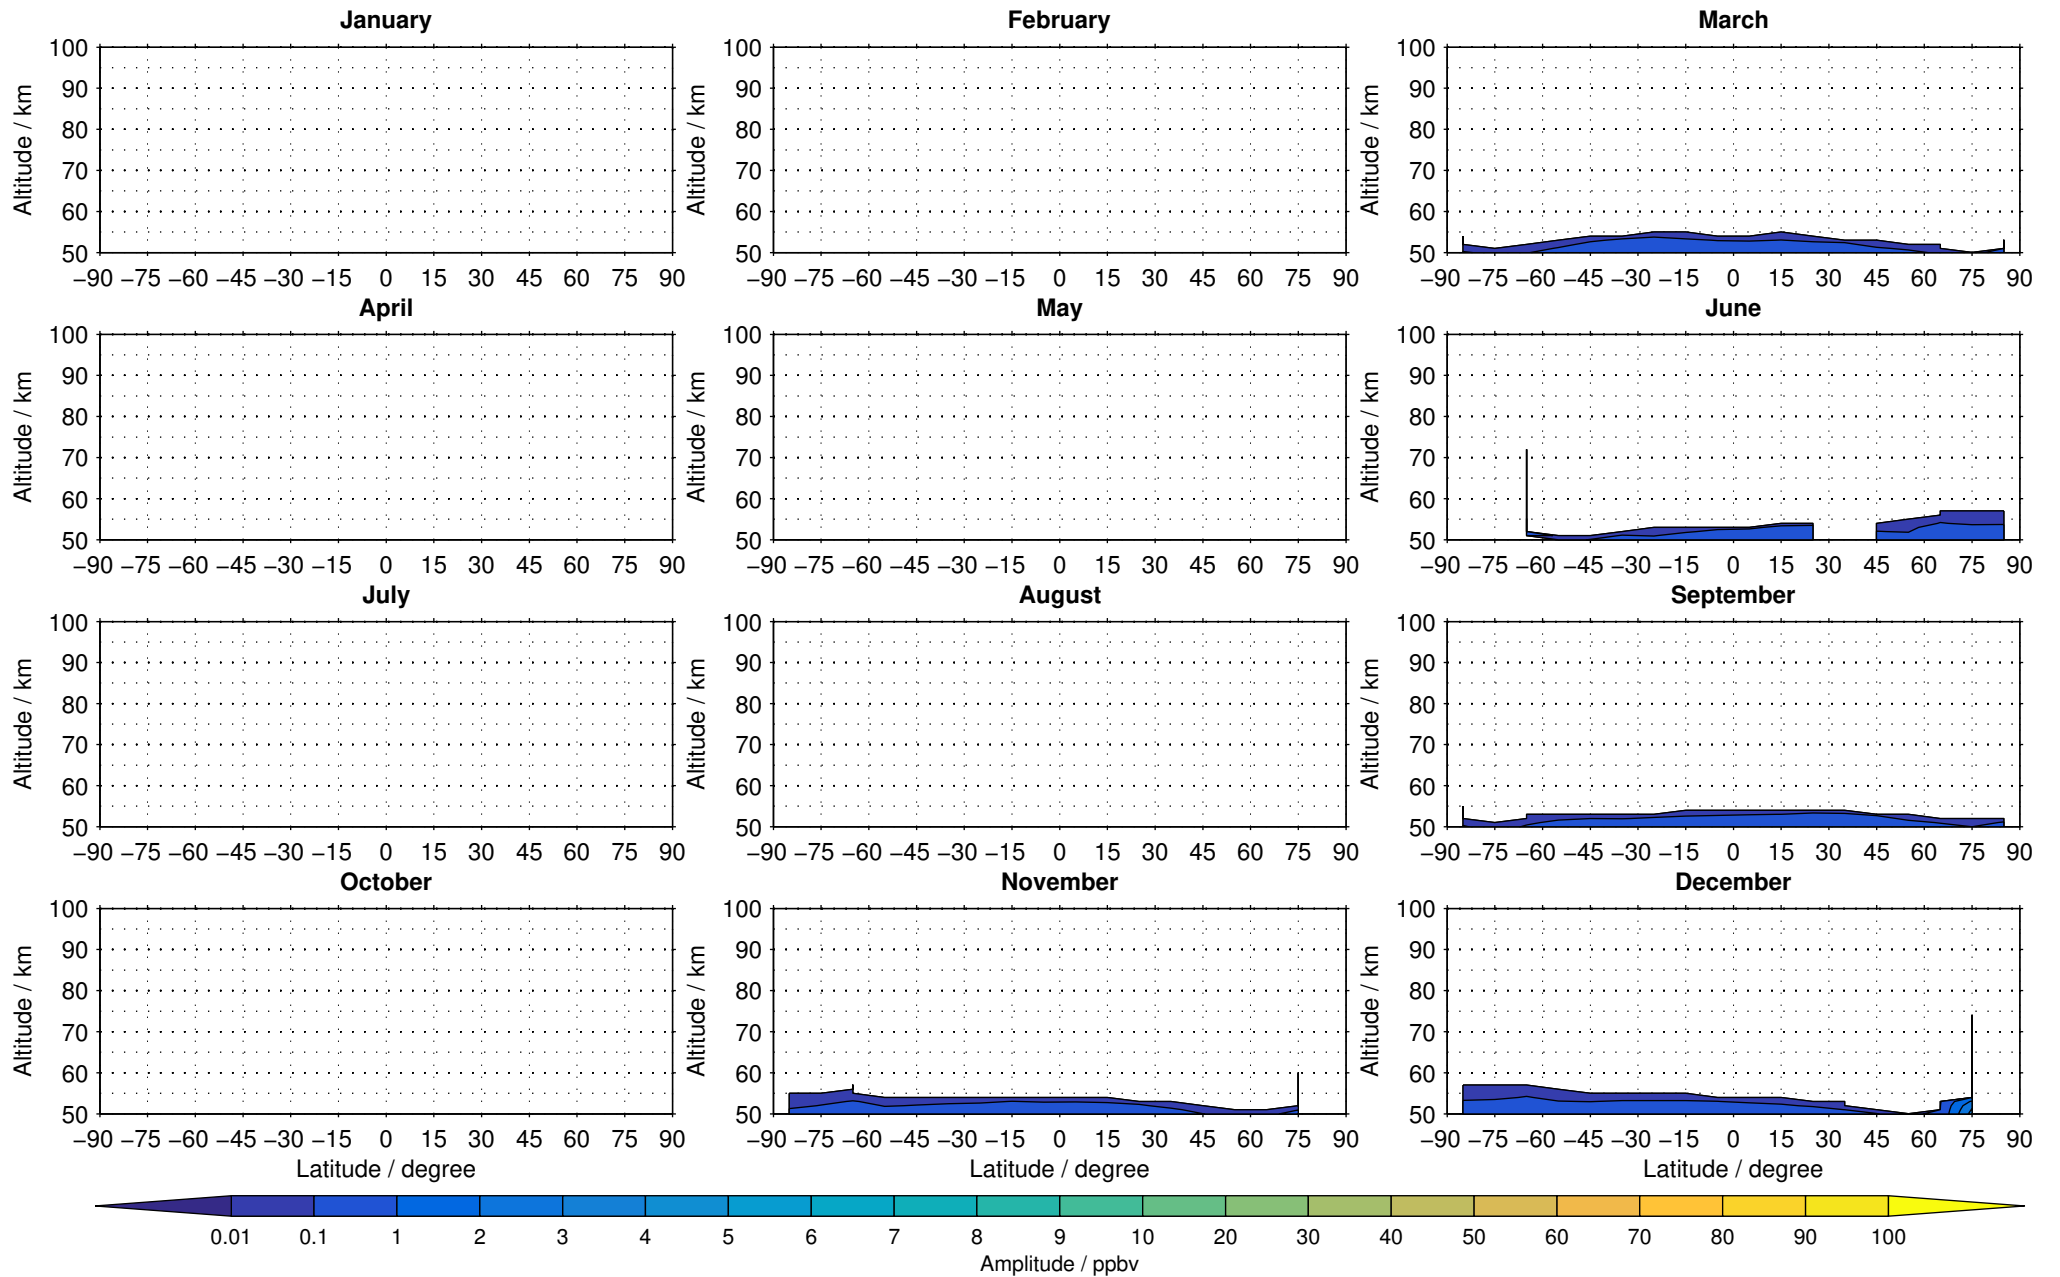

Envisat/MIPAS (IMKIAA) V5R v621 UA daytime nitrogen dioxide distribution for 2005

Creation Time:
11-04-2017
21:22:33 LT

Envisat/MIPAS (IMKIAA) V5R v621 UA daytime nitrogen dioxide distribution for 2006

Creation Time:
11-04-2017
21:22:34 LT

Envisat/MIPAS (IMKIAA) V5R v621 UA daytime nitrogen dioxide distribution for 2007

Creation Time:
11-04-2017
21:22:34 LT

Envisat/MIPAS (IMKIAA) V5R v621 UA daytime nitrogen dioxide distribution for 2008

Creation Time:
11-04-2017
21:22:35 LT

Envisat/MIPAS (IMKIAA) V5R v621 UA daytime nitrogen dioxide distribution for 2009

Creation Time:
11-04-2017
21:22:36 LT

Envisat/MIPAS (IMKIAA) V5R v621 UA daytime nitrogen dioxide distribution for 2010

Creation Time:
11-04-2017
21:22:37 LT