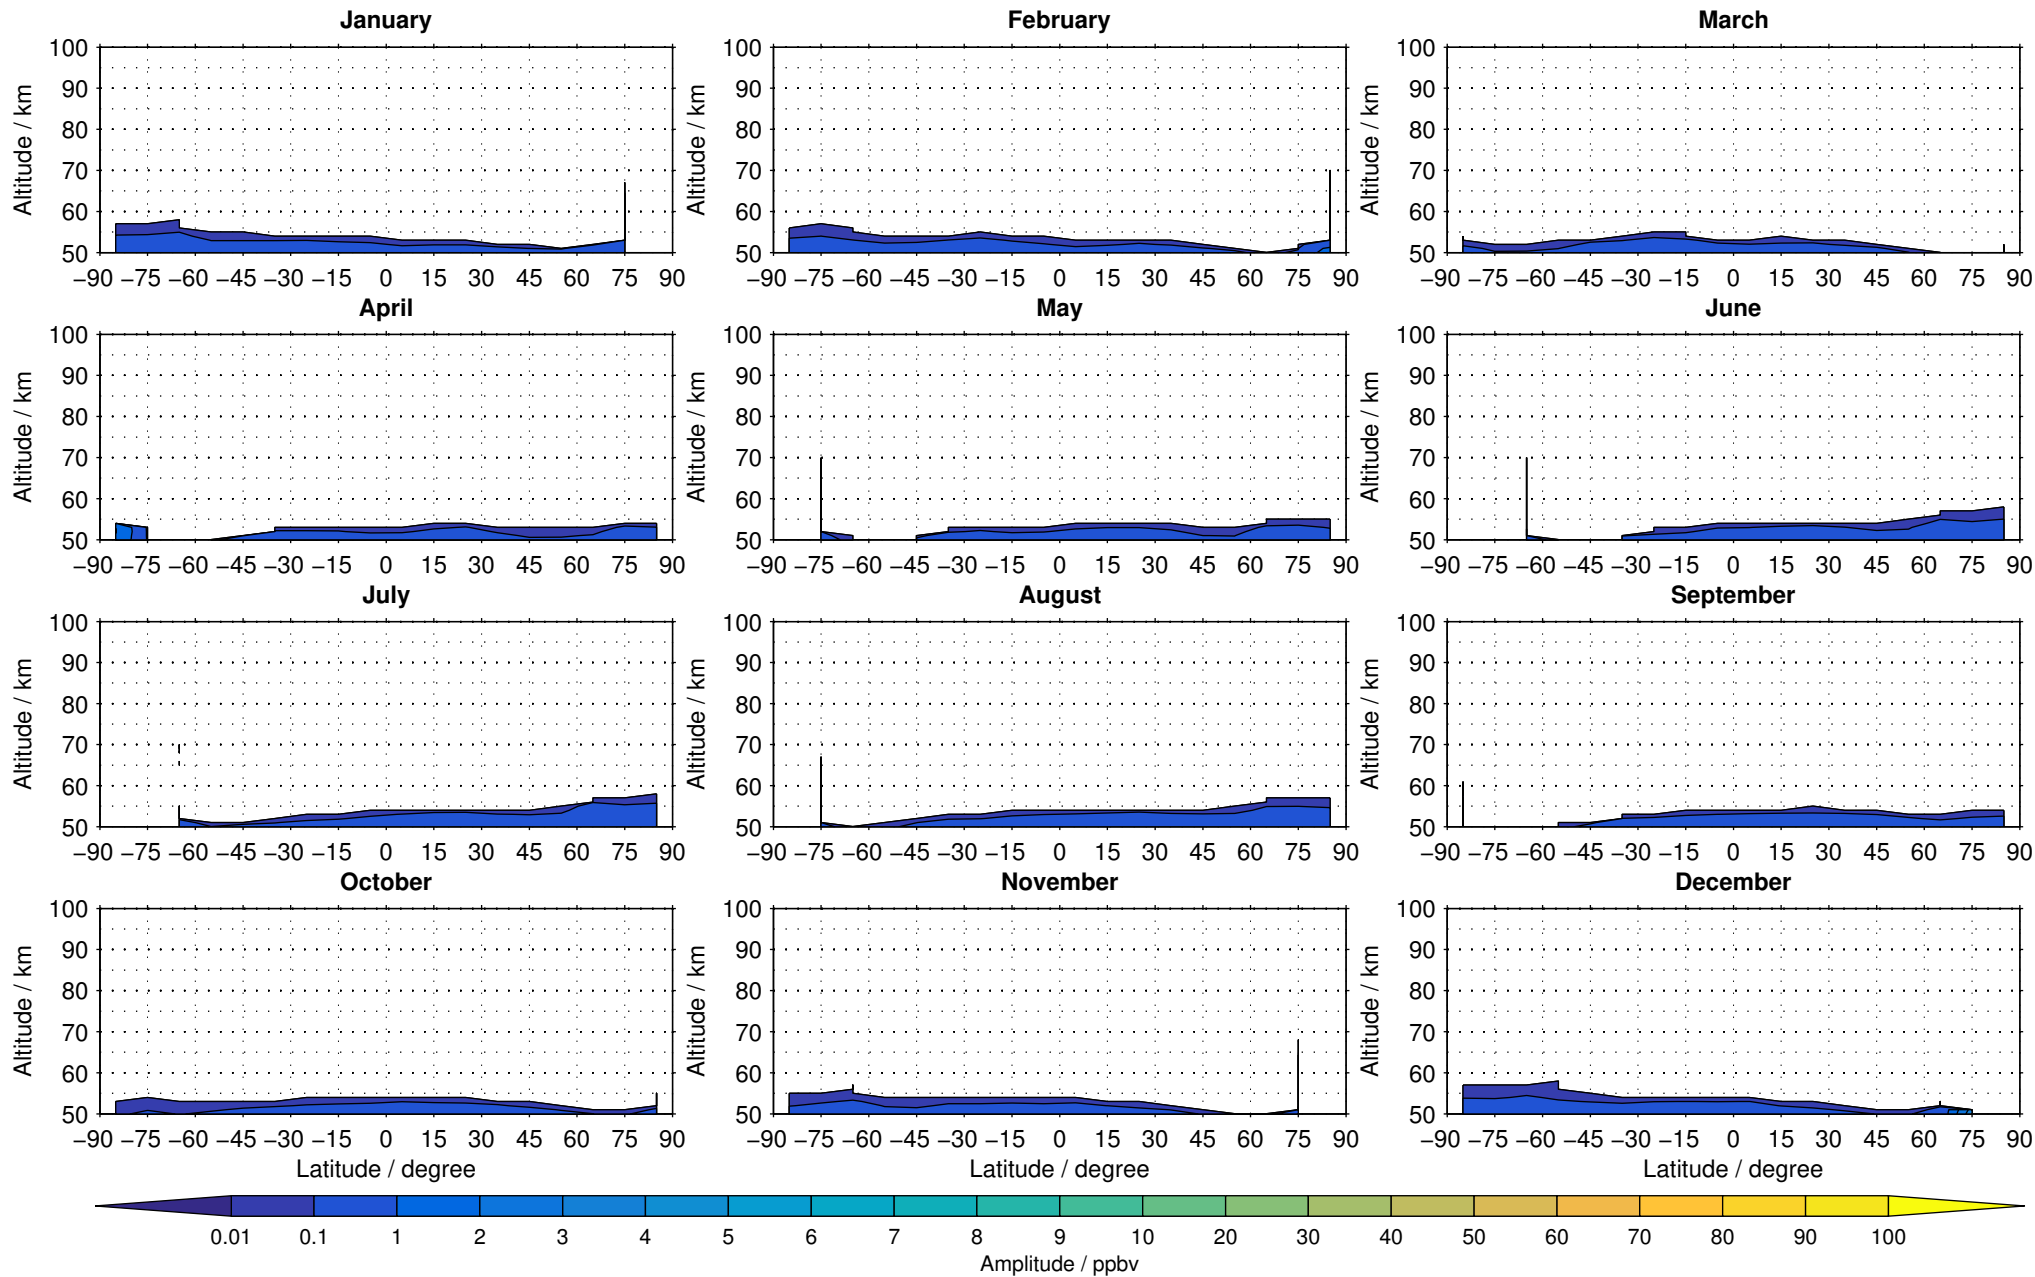

Envisat/MIPAS (IMKIAA) V5R v621 UA daytime nitrogen dioxide distribution for 2007

Creation Time:
11-04-2017
21:22:34 LT

Envisat/MIPAS (IMKIAA) V5R v621 UA daytime nitrogen dioxide distribution for 2008

Creation Time:
11-04-2017
21:22:35 LT

Envisat/MIPAS (IMKIAA) V5R v621 UA daytime nitrogen dioxide distribution for 2009

Creation Time:
11-04-2017
21:22:36 LT

Envisat/MIPAS (IMKIAA) V5R v621 UA daytime nitrogen dioxide distribution for 2010

Creation Time:
11-04-2017
21:22:37 LT

Envisat/MIPAS (IMKIAA) V5R v621 UA daytime nitrogen dioxide distribution for 2011

Creation Time:
11-04-2017
21:22:38 LT

Envisat/MIPAS (IMKIAA) V5R v621 UA daytime nitrogen dioxide distribution for 2012

Creation Time:
11-04-2017
21:22:38 LT