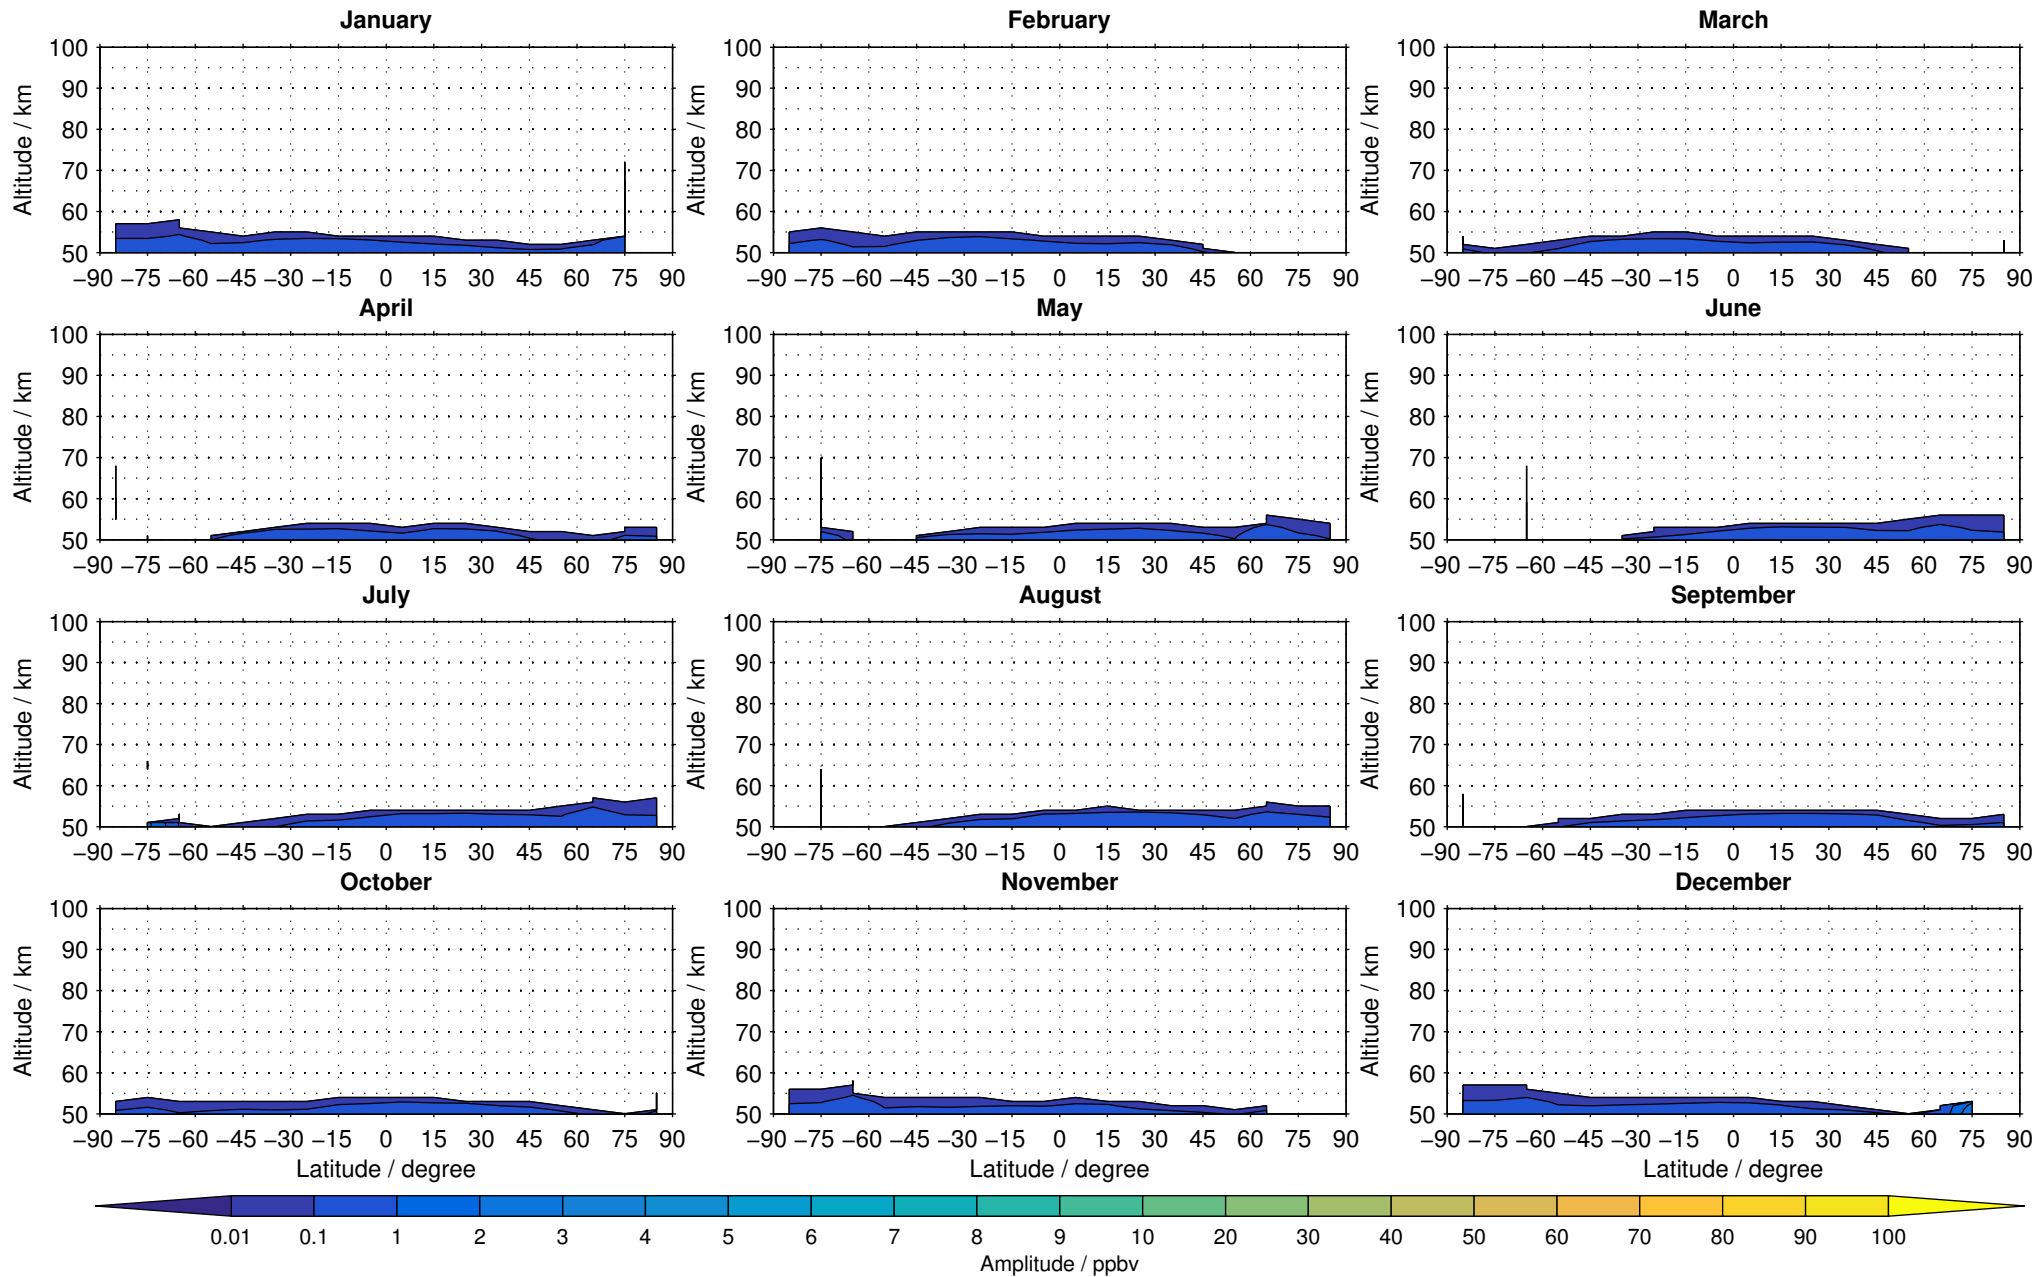

Envisat/MIPAS (IMKIAA) V5R v621 UA daytime nitrogen dioxide distribution for 2007

Creation Time:
11-04-2017
21:22:34 LT

Envisat/MIPAS (IMKIAA) V5R v621 UA daytime nitrogen dioxide distribution for 2008

Creation Time:
11-04-2017
21:22:35 LT

Envisat/MIPAS (IMKIAA) V5R v621 UA daytime nitrogen dioxide distribution for 2009

Creation Time:
11-04-2017
21:22:36 LT

Envisat/MIPAS (IMKIAA) V5R v621 UA daytime nitrogen dioxide distribution for 2010

Creation Time:
11-04-2017
21:22:37 LT

Envisat/MIPAS (IMKIAA) V5R v621 UA daytime nitrogen dioxide distribution for 2011

Creation Time:
11-04-2017
21:22:38 LT

Envisat/MIPAS (IMKIAA) V5R v621 UA daytime nitrogen dioxide distribution for 2012

Creation Time:
11-04-2017
21:22:38 LT