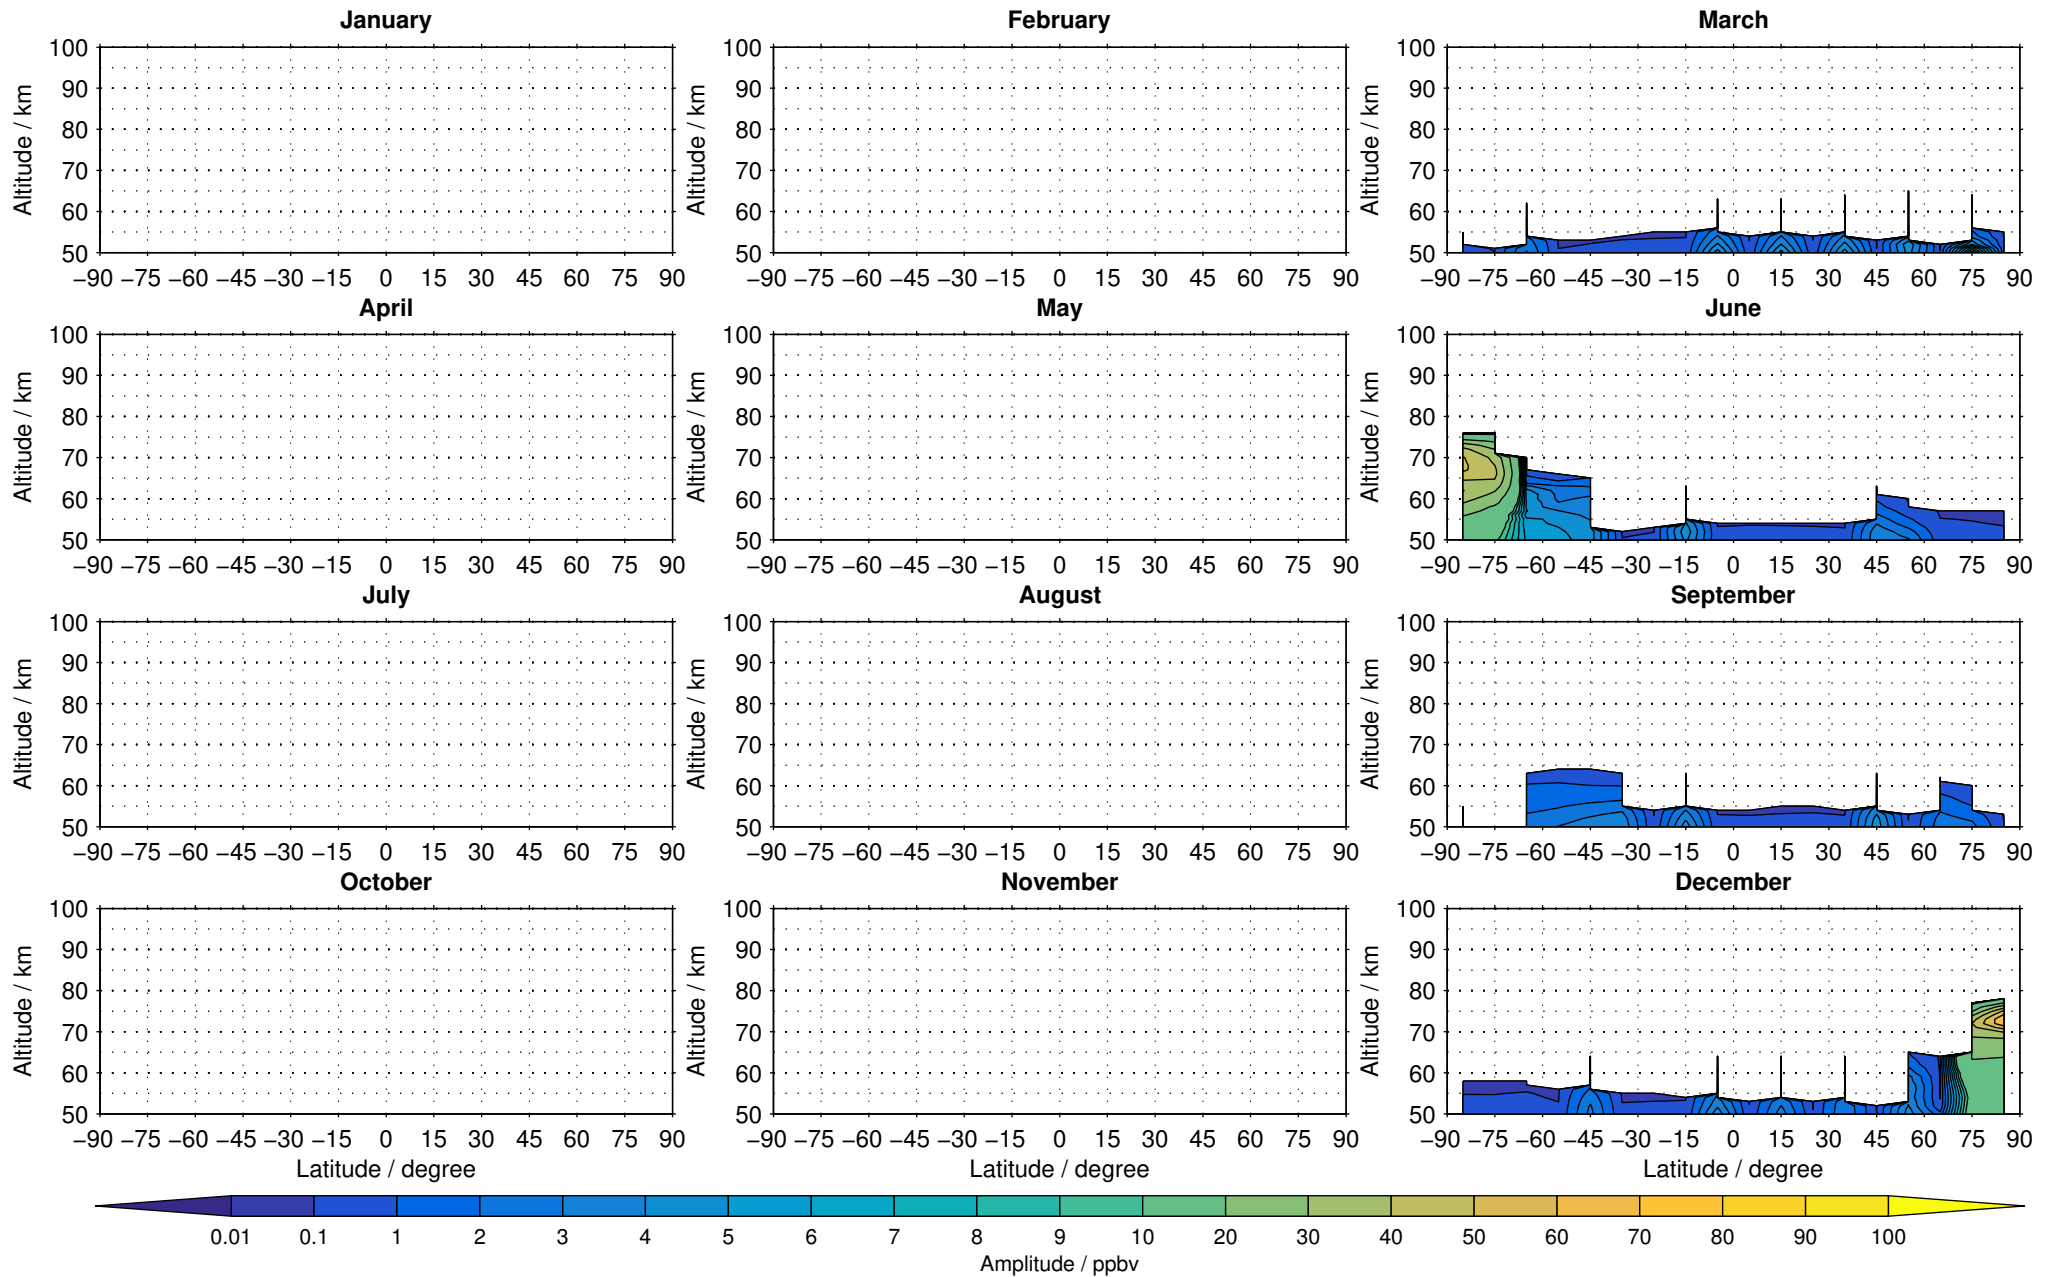

Envisat/MIPAS (IMKIAA) V5R v521 MA nitrogen dioxide distribution for 2005

Creation Time:
11-04-2017
21:21:09 LT

Envisat/MIPAS (IMKIAA) V5R v521 MA nitrogen dioxide distribution for 2006

Creation Time:
11-04-2017
21:21:09 LT

Envisat/MIPAS (IMKIAA) V5R v521 MA nitrogen dioxide distribution for 2007

Creation Time:
11-04-2017
21:21:10 LT

Envisat/MIPAS (IMKIAA) V5R v521 MA nitrogen dioxide distribution for 2008

Creation Time:
11-04-2017
21:21:11 LT

Envisat/MIPAS (IMKIAA) V5R v521 MA nitrogen dioxide distribution for 2009

Creation Time:
11-04-2017
21:21:12 LT

Envisat/MIPAS (IMKIAA) V5R v521 MA nitrogen dioxide distribution for 2010

Creation Time:
11-04-2017
21:21:13 LT