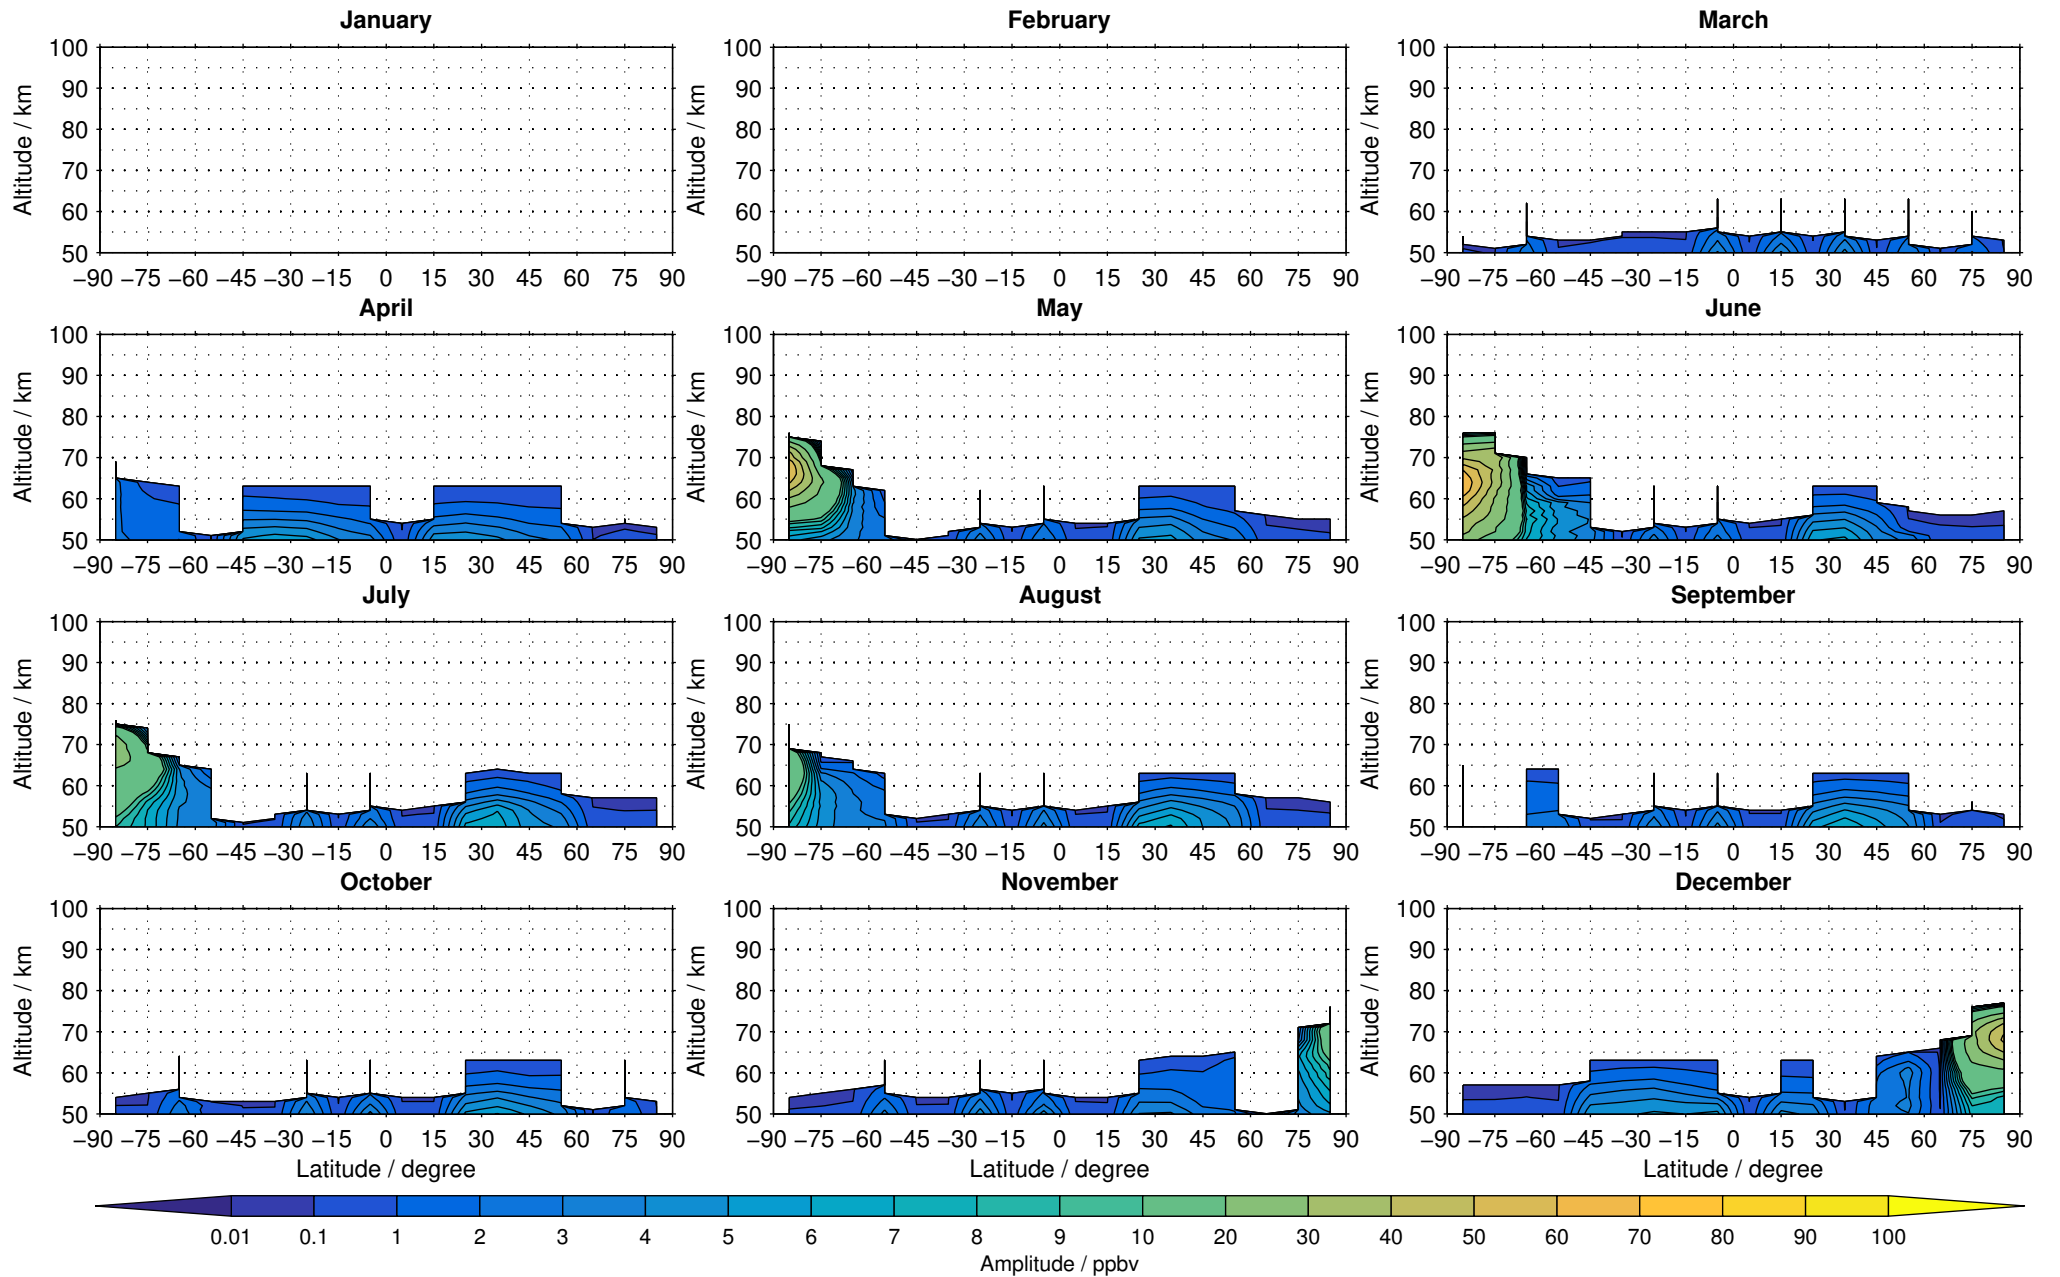

Envisat/MIPAS (IMKIAA) V5R v521 MA nitrogen dioxide distribution for 2005

Creation Time:
11-04-2017
21:21:09 LT

Envisat/MIPAS (IMKIAA) V5R v521 MA nitrogen dioxide distribution for 2006

Creation Time:
11-04-2017
21:21:09 LT

Envisat/MIPAS (IMKIAA) V5R v521 MA nitrogen dioxide distribution for 2007

Creation Time:
11-04-2017
21:21:10 LT

Envisat/MIPAS (IMKIAA) V5R v521 MA nitrogen dioxide distribution for 2008

Creation Time:
11-04-2017
21:21:11 LT

Envisat/MIPAS (IMKIAA) V5R v521 MA nitrogen dioxide distribution for 2009

Creation Time:
11-04-2017
21:21:12 LT

Envisat/MIPAS (IMKIAA) V5R v521 MA nitrogen dioxide distribution for 2010

Creation Time:
11-04-2017
21:21:13 LT