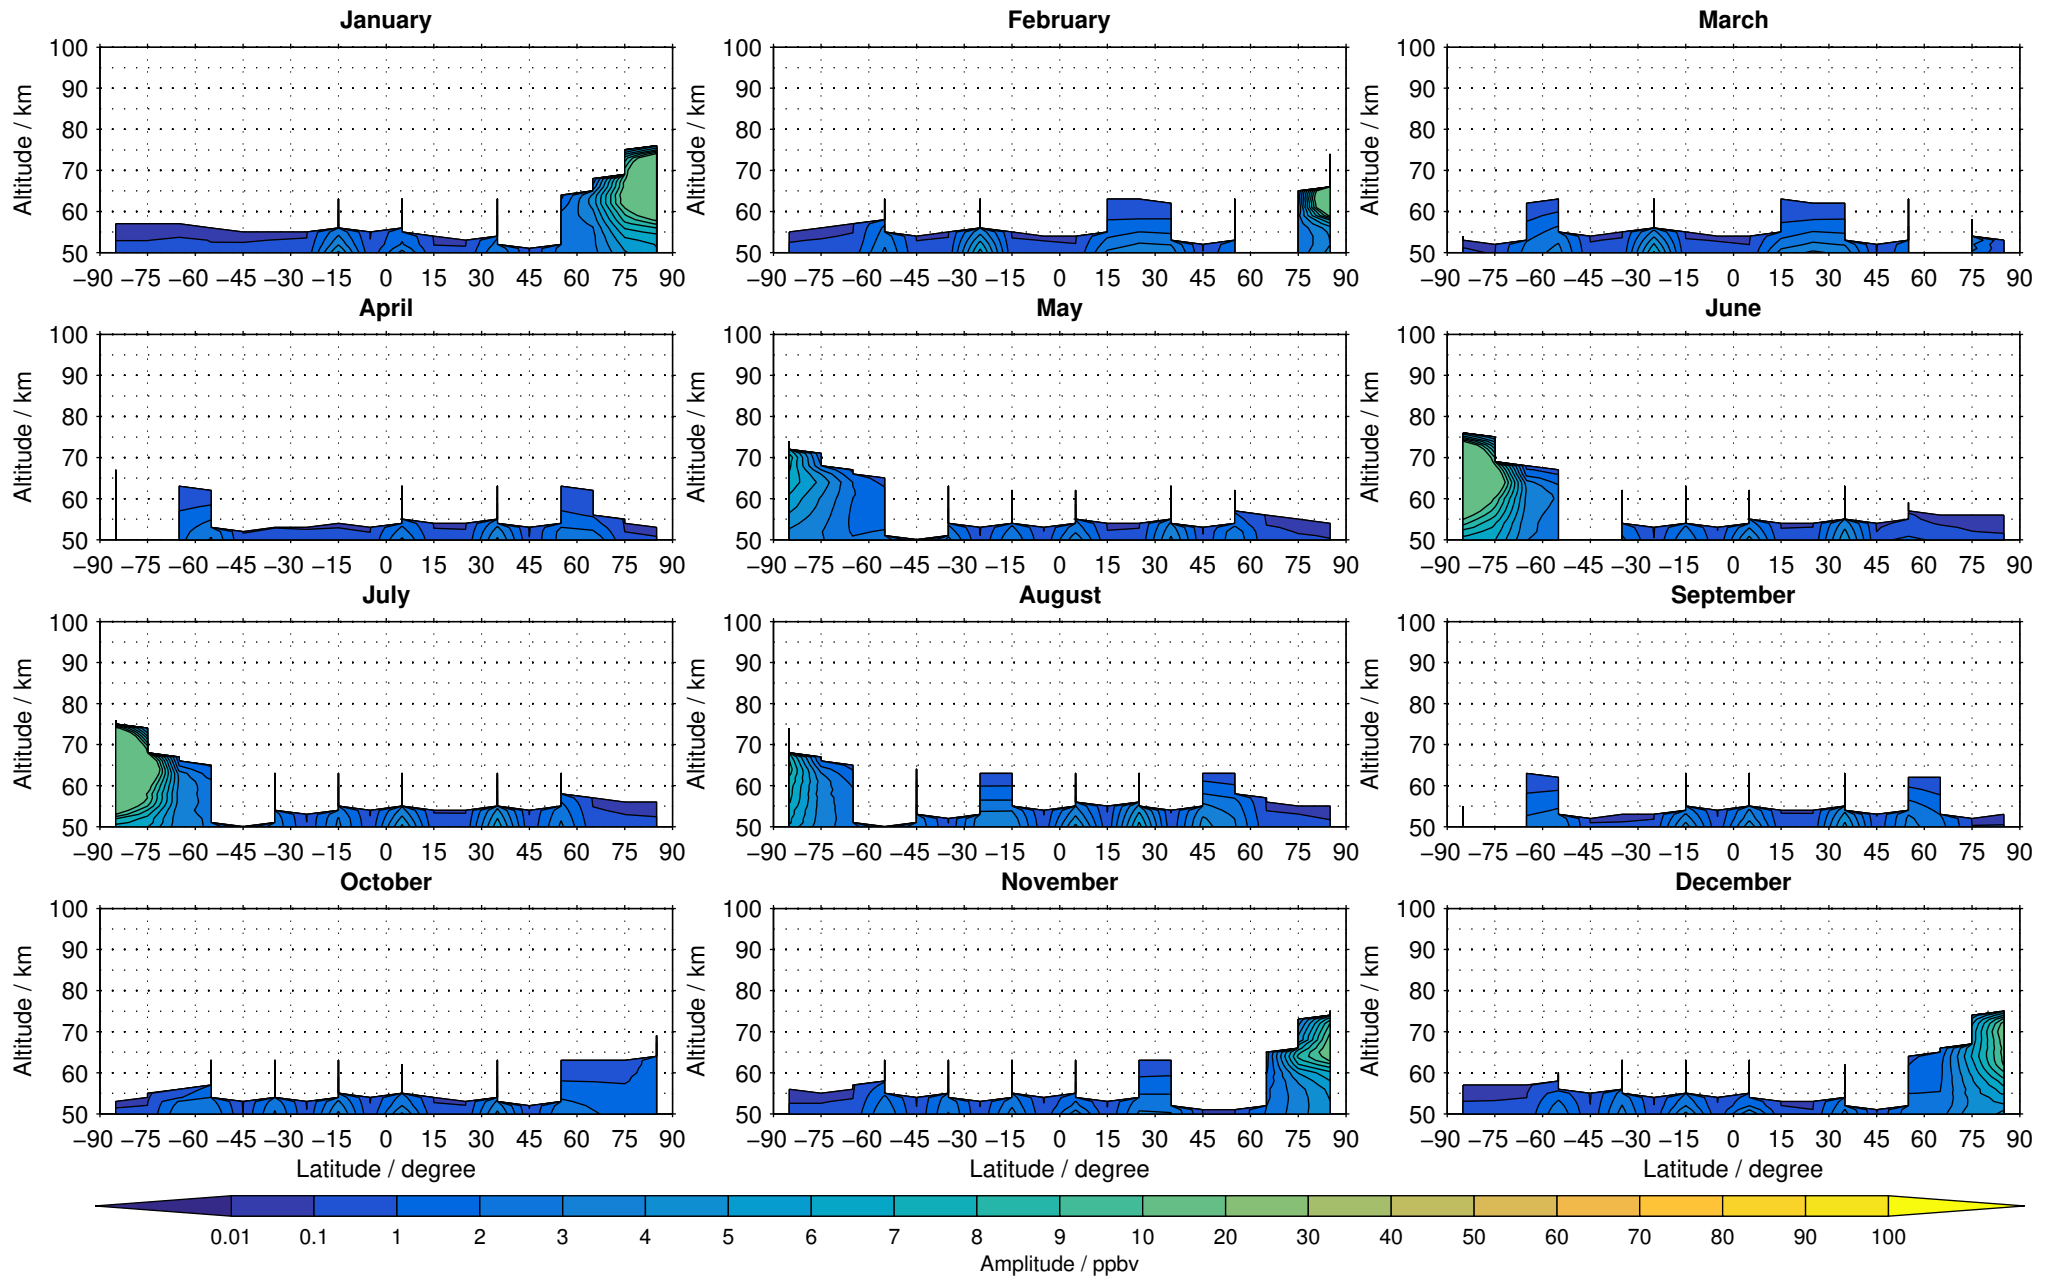

Envisat/MIPAS (IMKIAA) V5R v521 MA nitrogen dioxide distribution for 2007

Creation Time:
11-04-2017
21:21:10 LT

Envisat/MIPAS (IMKIAA) V5R v521 MA nitrogen dioxide distribution for 2008

Creation Time:
11-04-2017
21:21:11 LT

Envisat/MIPAS (IMKIAA) V5R v521 MA nitrogen dioxide distribution for 2009

Creation Time:
11-04-2017
21:21:12 LT

Envisat/MIPAS (IMKIAA) V5R v521 MA nitrogen dioxide distribution for 2010

Creation Time:
11-04-2017
21:21:13 LT