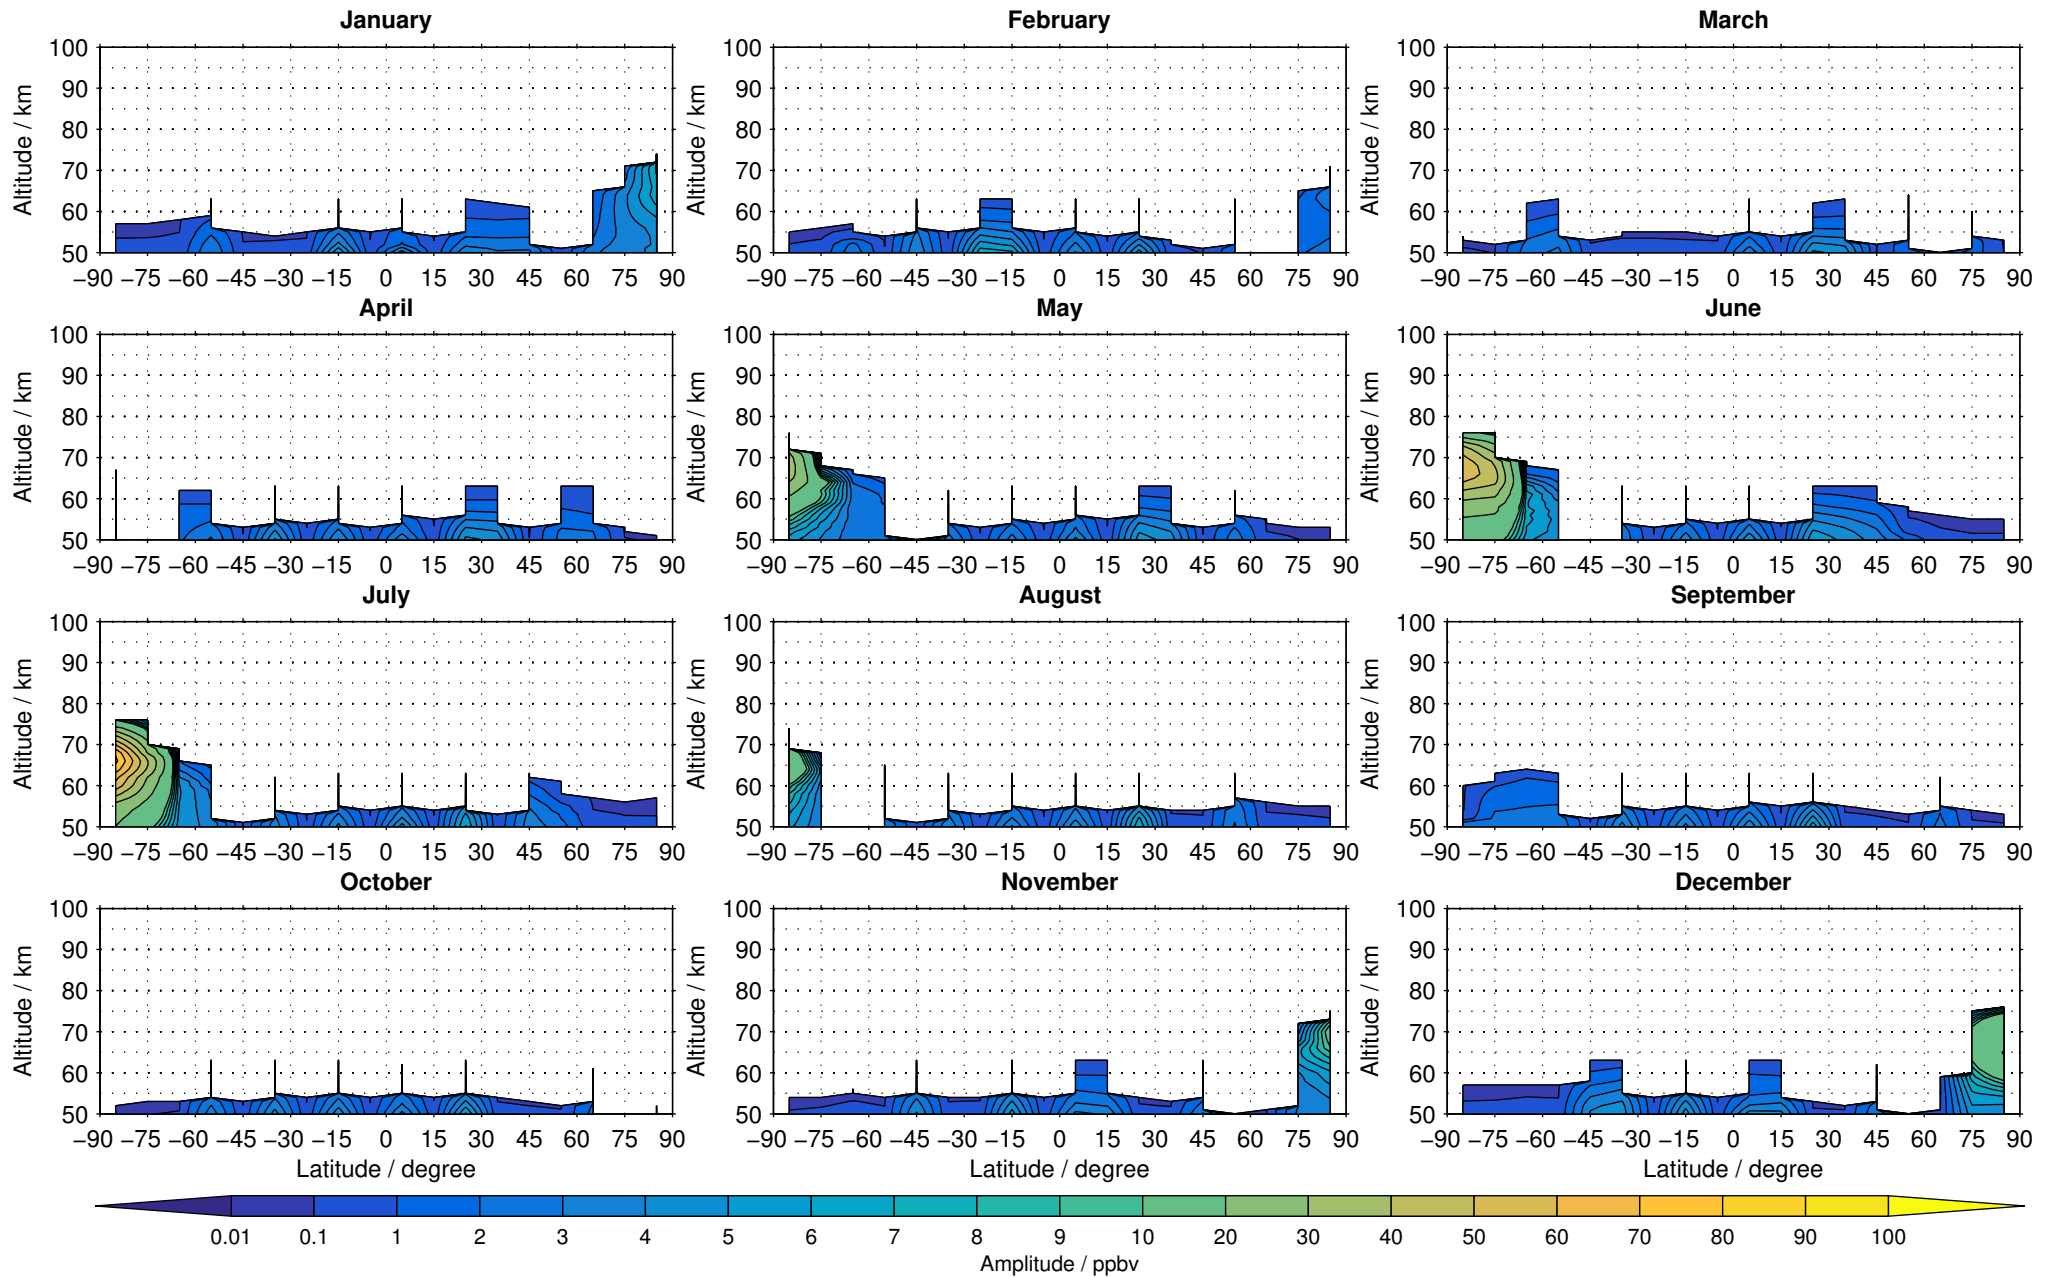

Envisat/MIPAS (IMKIAA) V5R v521 MA nitrogen dioxide distribution for 2005

Creation Time:
11-04-2017
21:21:09 LT

Envisat/MIPAS (IMKIAA) V5R v521 MA nitrogen dioxide distribution for 2006

Creation Time:
11-04-2017
21:21:09 LT

Envisat/MIPAS (IMKIAA) V5R v521 MA nitrogen dioxide distribution for 2007

Creation Time:
11-04-2017
21:21:10 LT

Envisat/MIPAS (IMKIAA) V5R v521 MA nitrogen dioxide distribution for 2008

Creation Time:
11-04-2017
21:21:11 LT

Envisat/MIPAS (IMKIAA) V5R v521 MA nitrogen dioxide distribution for 2009

Creation Time:
11-04-2017
21:21:12 LT

Envisat/MIPAS (IMKIAA) V5R v521 MA nitrogen dioxide distribution for 2010

Creation Time:
11-04-2017
21:21:13 LT