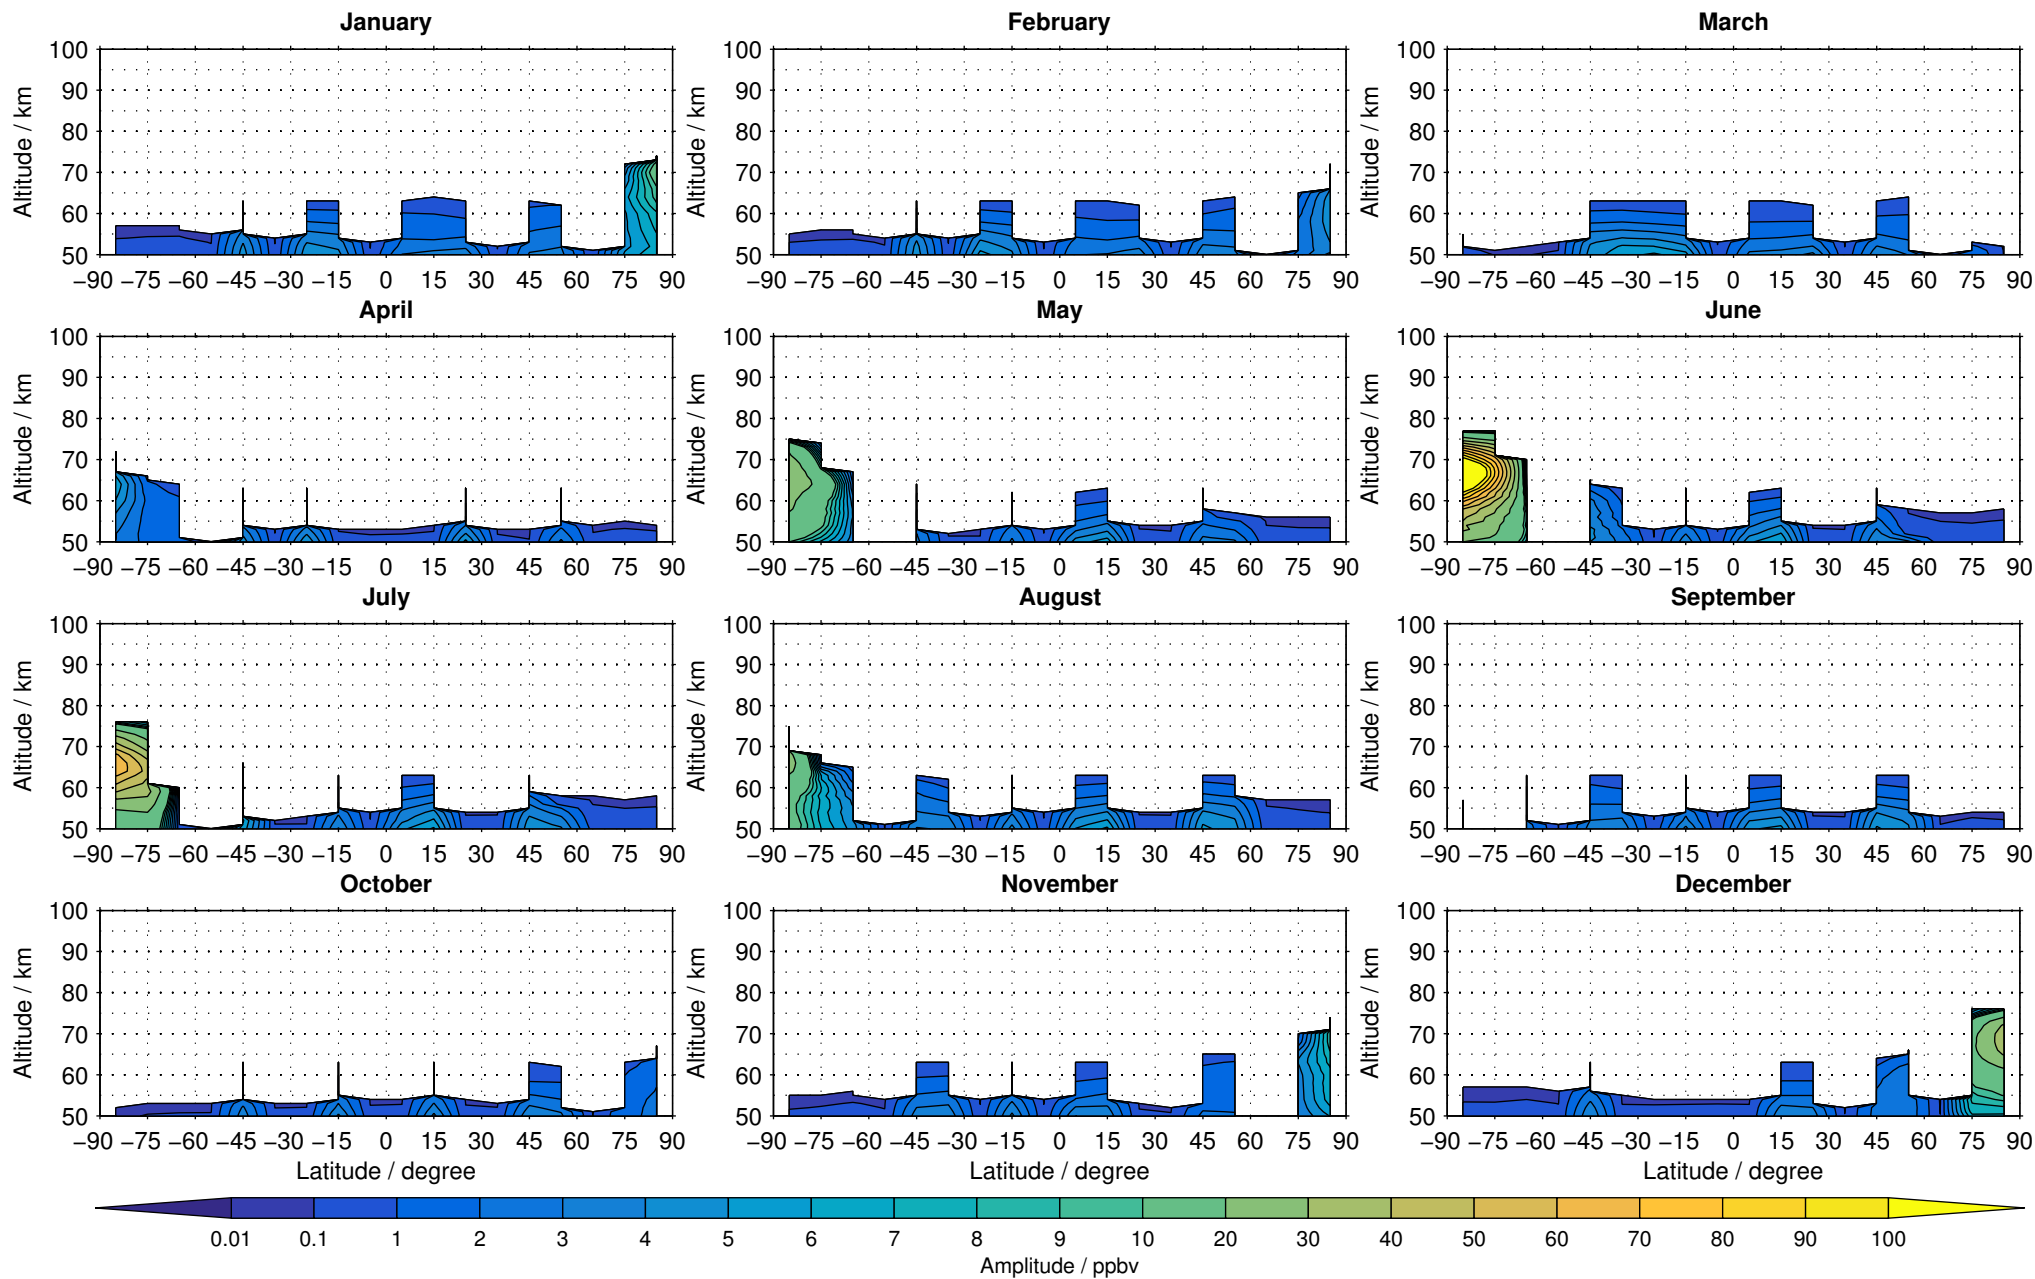

Envisat/MIPAS (IMKIAA) V5R v521 MA nitrogen dioxide distribution for 2007

Creation Time:
11-04-2017
21:21:10 LT

Envisat/MIPAS (IMKIAA) V5R v521 MA nitrogen dioxide distribution for 2008

Creation Time:
11-04-2017
21:21:11 LT

Envisat/MIPAS (IMKIAA) V5R v521 MA nitrogen dioxide distribution for 2009

Creation Time:
11-04-2017
21:21:12 LT

Envisat/MIPAS (IMKIAA) V5R v521 MA nitrogen dioxide distribution for 2010

Creation Time:
11-04-2017
21:21:13 LT

Envisat/MIPAS (IMKIAA) V5R v521 MA nitrogen dioxide distribution for 2011

Creation Time:
11-04-2017
21:21:14 LT

Envisat/MIPAS (IMKIAA) V5R v521 MA nitrogen dioxide distribution for 2012

Creation Time:
11-04-2017
21:21:15 LT