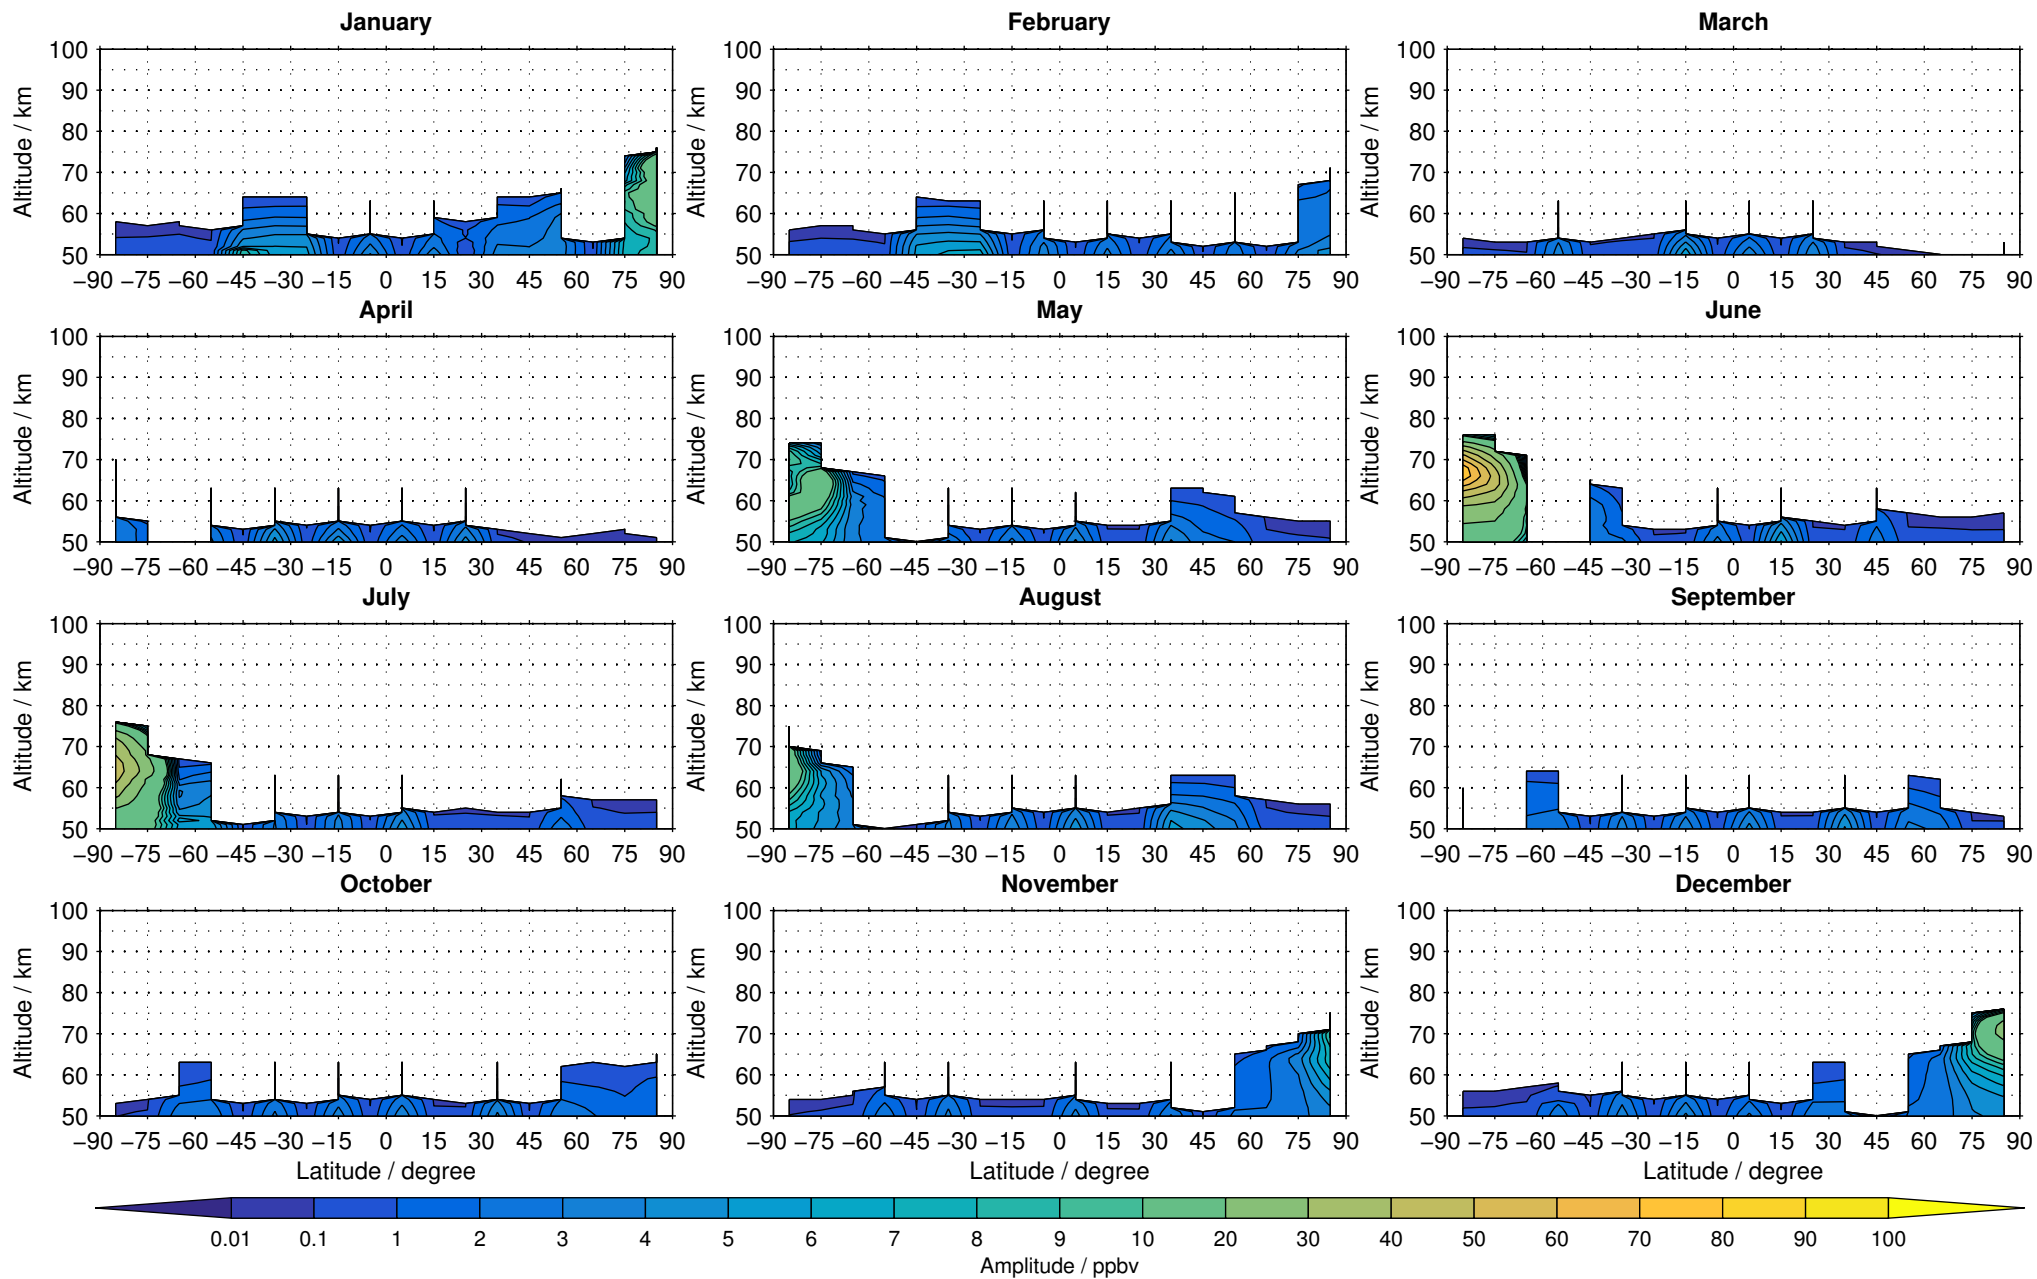

Envisat/MIPAS (IMKIAA) V5R v521 MA nitrogen dioxide distribution for 2005

Creation Time:
11-04-2017
21:21:09 LT

Envisat/MIPAS (IMKIAA) V5R v521 MA nitrogen dioxide distribution for 2006

Creation Time:
11-04-2017
21:21:09 LT

Envisat/MIPAS (IMKIAA) V5R v521 MA nitrogen dioxide distribution for 2007

Creation Time:
11-04-2017
21:21:10 LT

Envisat/MIPAS (IMKIAA) V5R v521 MA nitrogen dioxide distribution for 2008

Creation Time:
11-04-2017
21:21:11 LT

Envisat/MIPAS (IMKIAA) V5R v521 MA nitrogen dioxide distribution for 2009

Creation Time:
11-04-2017
21:21:12 LT

Envisat/MIPAS (IMKIAA) V5R v521 MA nitrogen dioxide distribution for 2010

Creation Time:
11-04-2017
21:21:13 LT