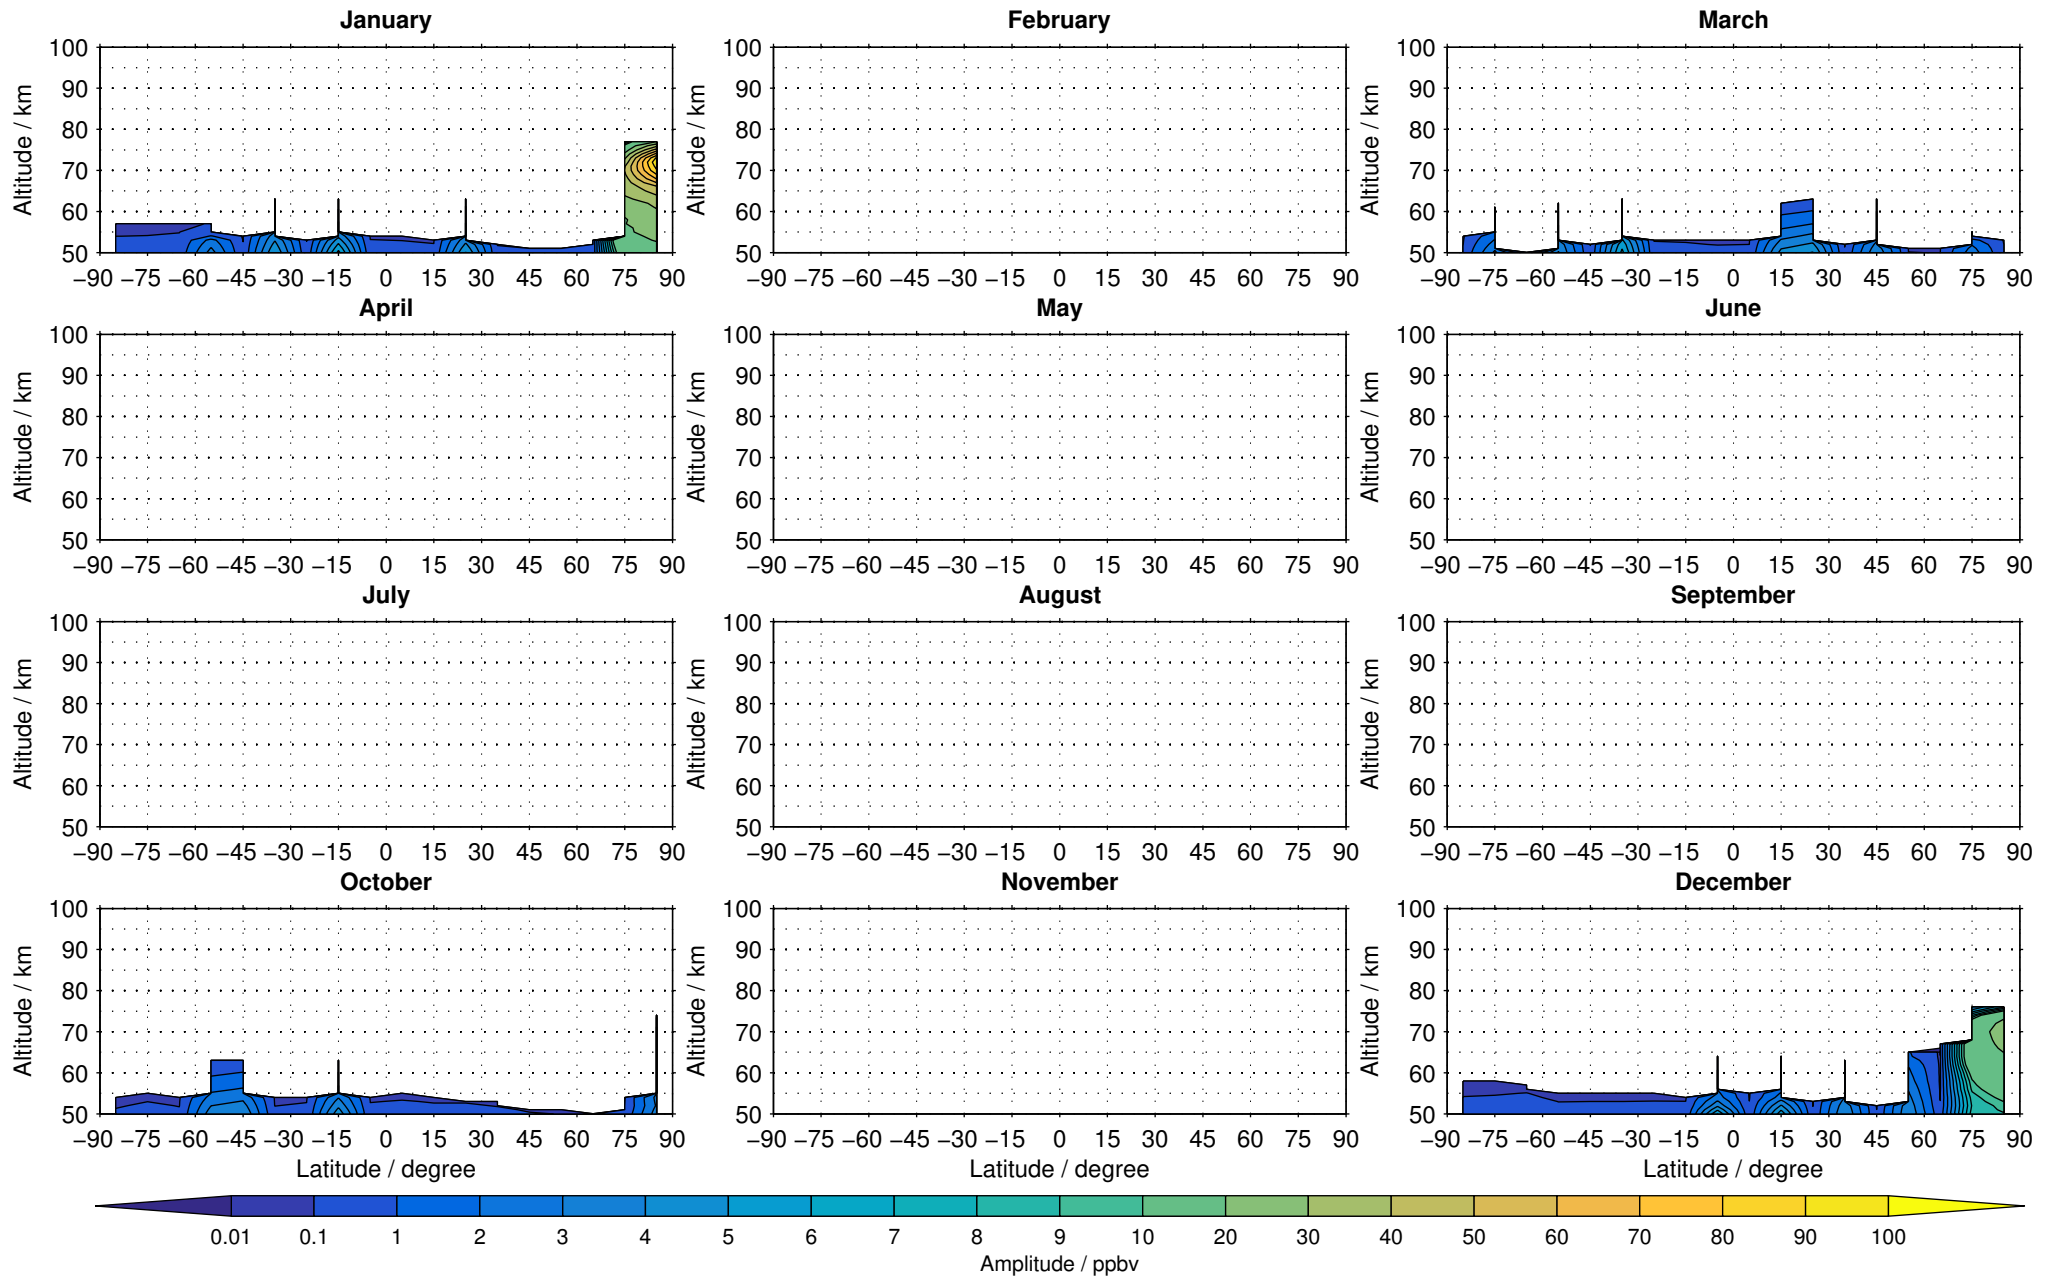

Envisat/MIPAS (IMKIAA) V5R v521 MA nitrogen dioxide distribution for 2005

Creation Time:
11-04-2017
21:21:09 LT

Envisat/MIPAS (IMKIAA) V5R v521 MA nitrogen dioxide distribution for 2006

Creation Time:
11-04-2017
21:21:09 LT

Envisat/MIPAS (IMKIAA) V5R v521 MA nitrogen dioxide distribution for 2007

Creation Time:
11-04-2017
21:21:10 LT

Envisat/MIPAS (IMKIAA) V5R v521 MA nitrogen dioxide distribution for 2008

Creation Time:
11-04-2017
21:21:11 LT

Envisat/MIPAS (IMKIAA) V5R v521 MA nitrogen dioxide distribution for 2009

Creation Time:
11-04-2017
21:21:12 LT

Envisat/MIPAS (IMKIAA) V5R v521 MA nitrogen dioxide distribution for 2010

Creation Time:
11-04-2017
21:21:13 LT