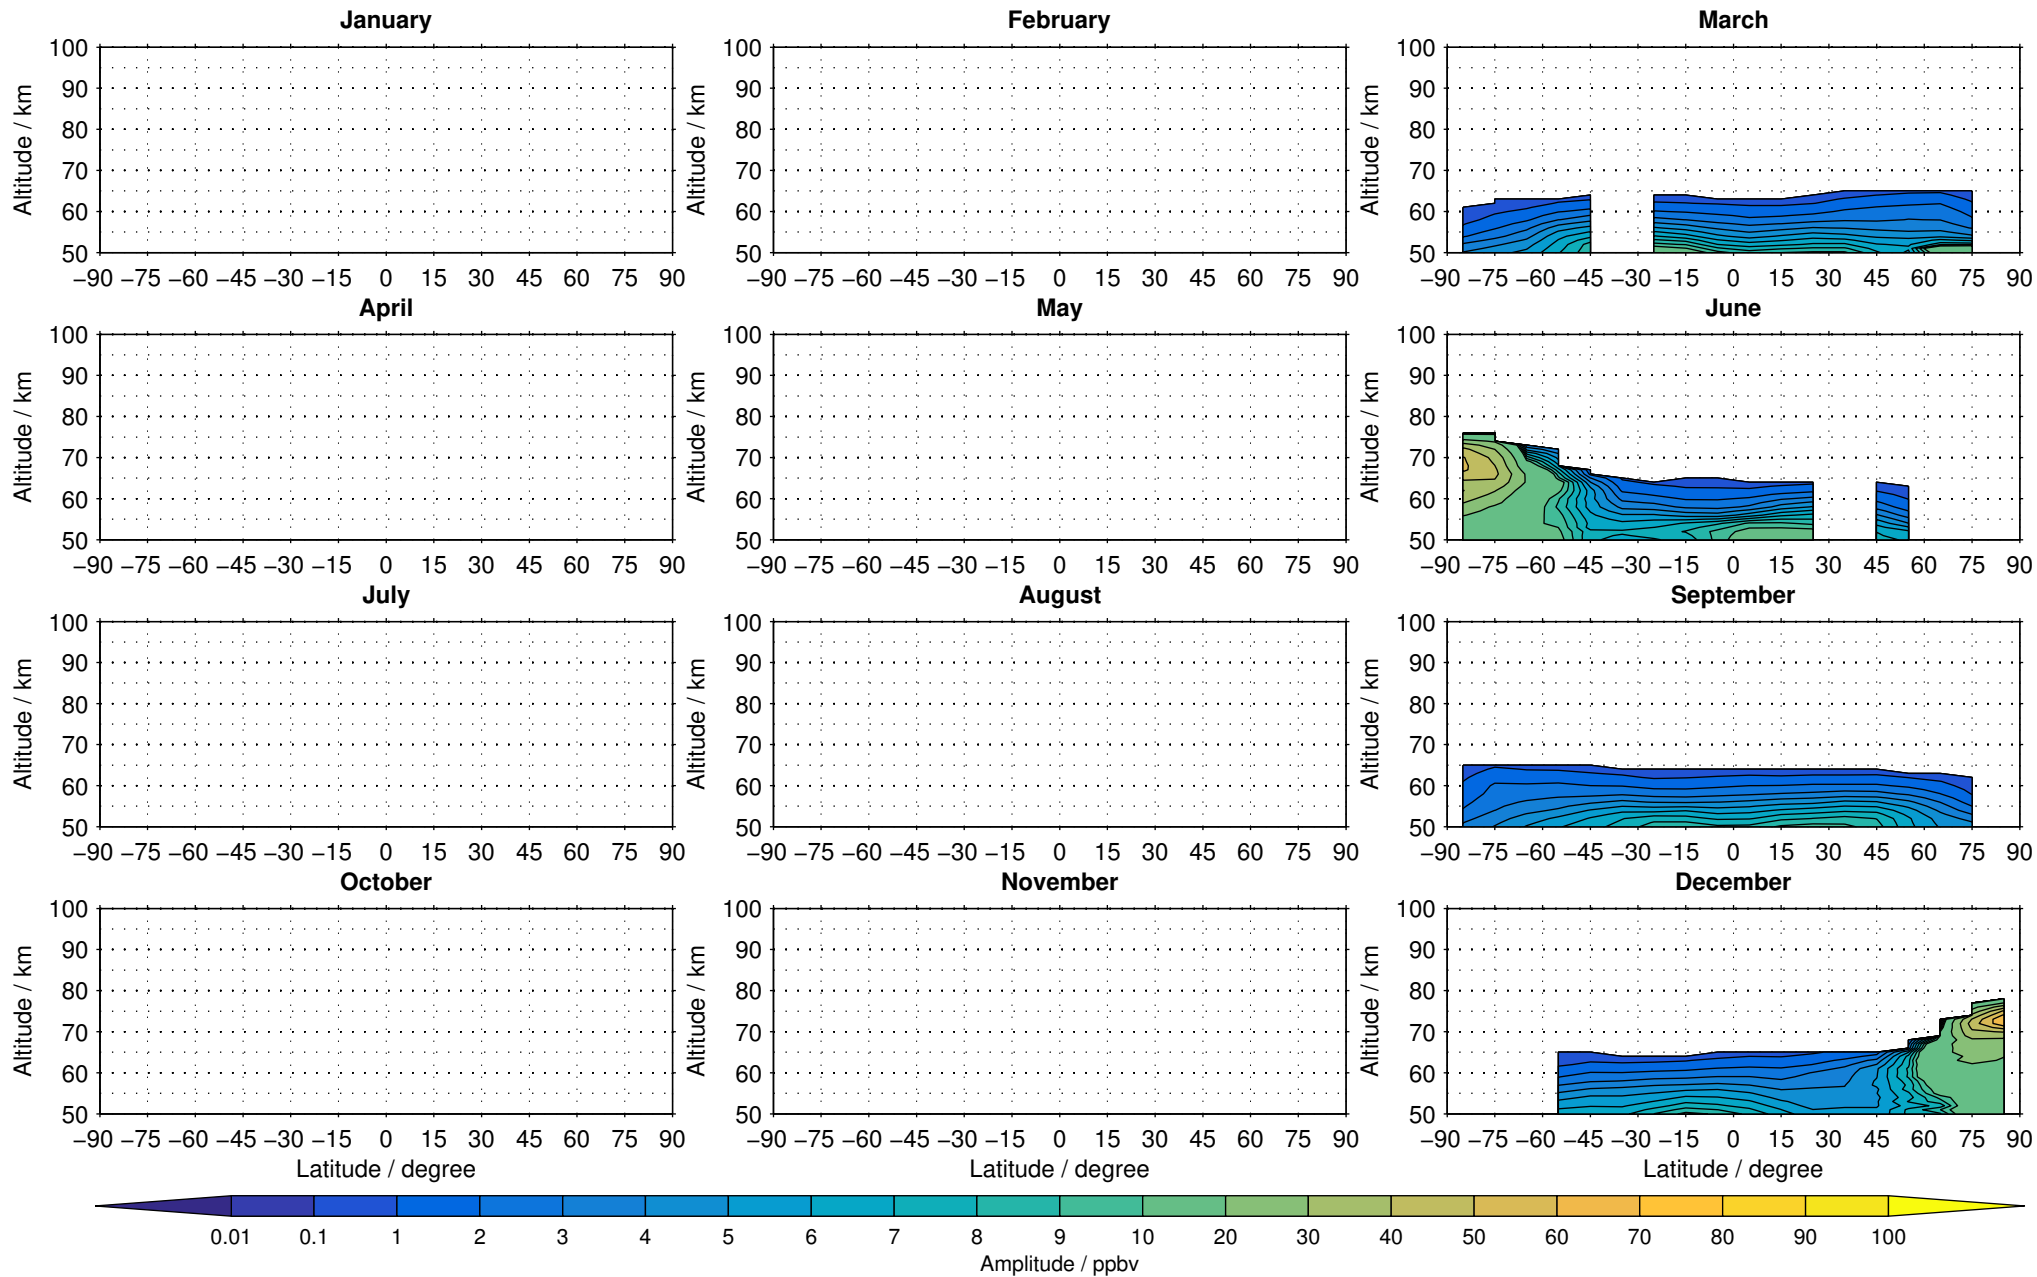

# Envisat/MIPAS (IMKIAA) V5R v521 MA nighttime nitrogen dioxide distribution for 2005

Creation Time:  
11-04-2017  
21:21:51 LT

# Envisat/MIPAS (IMKIAA) V5R v521 MA nighttime nitrogen dioxide distribution for 2006

Creation Time:  
11-04-2017  
21:21:51 LT