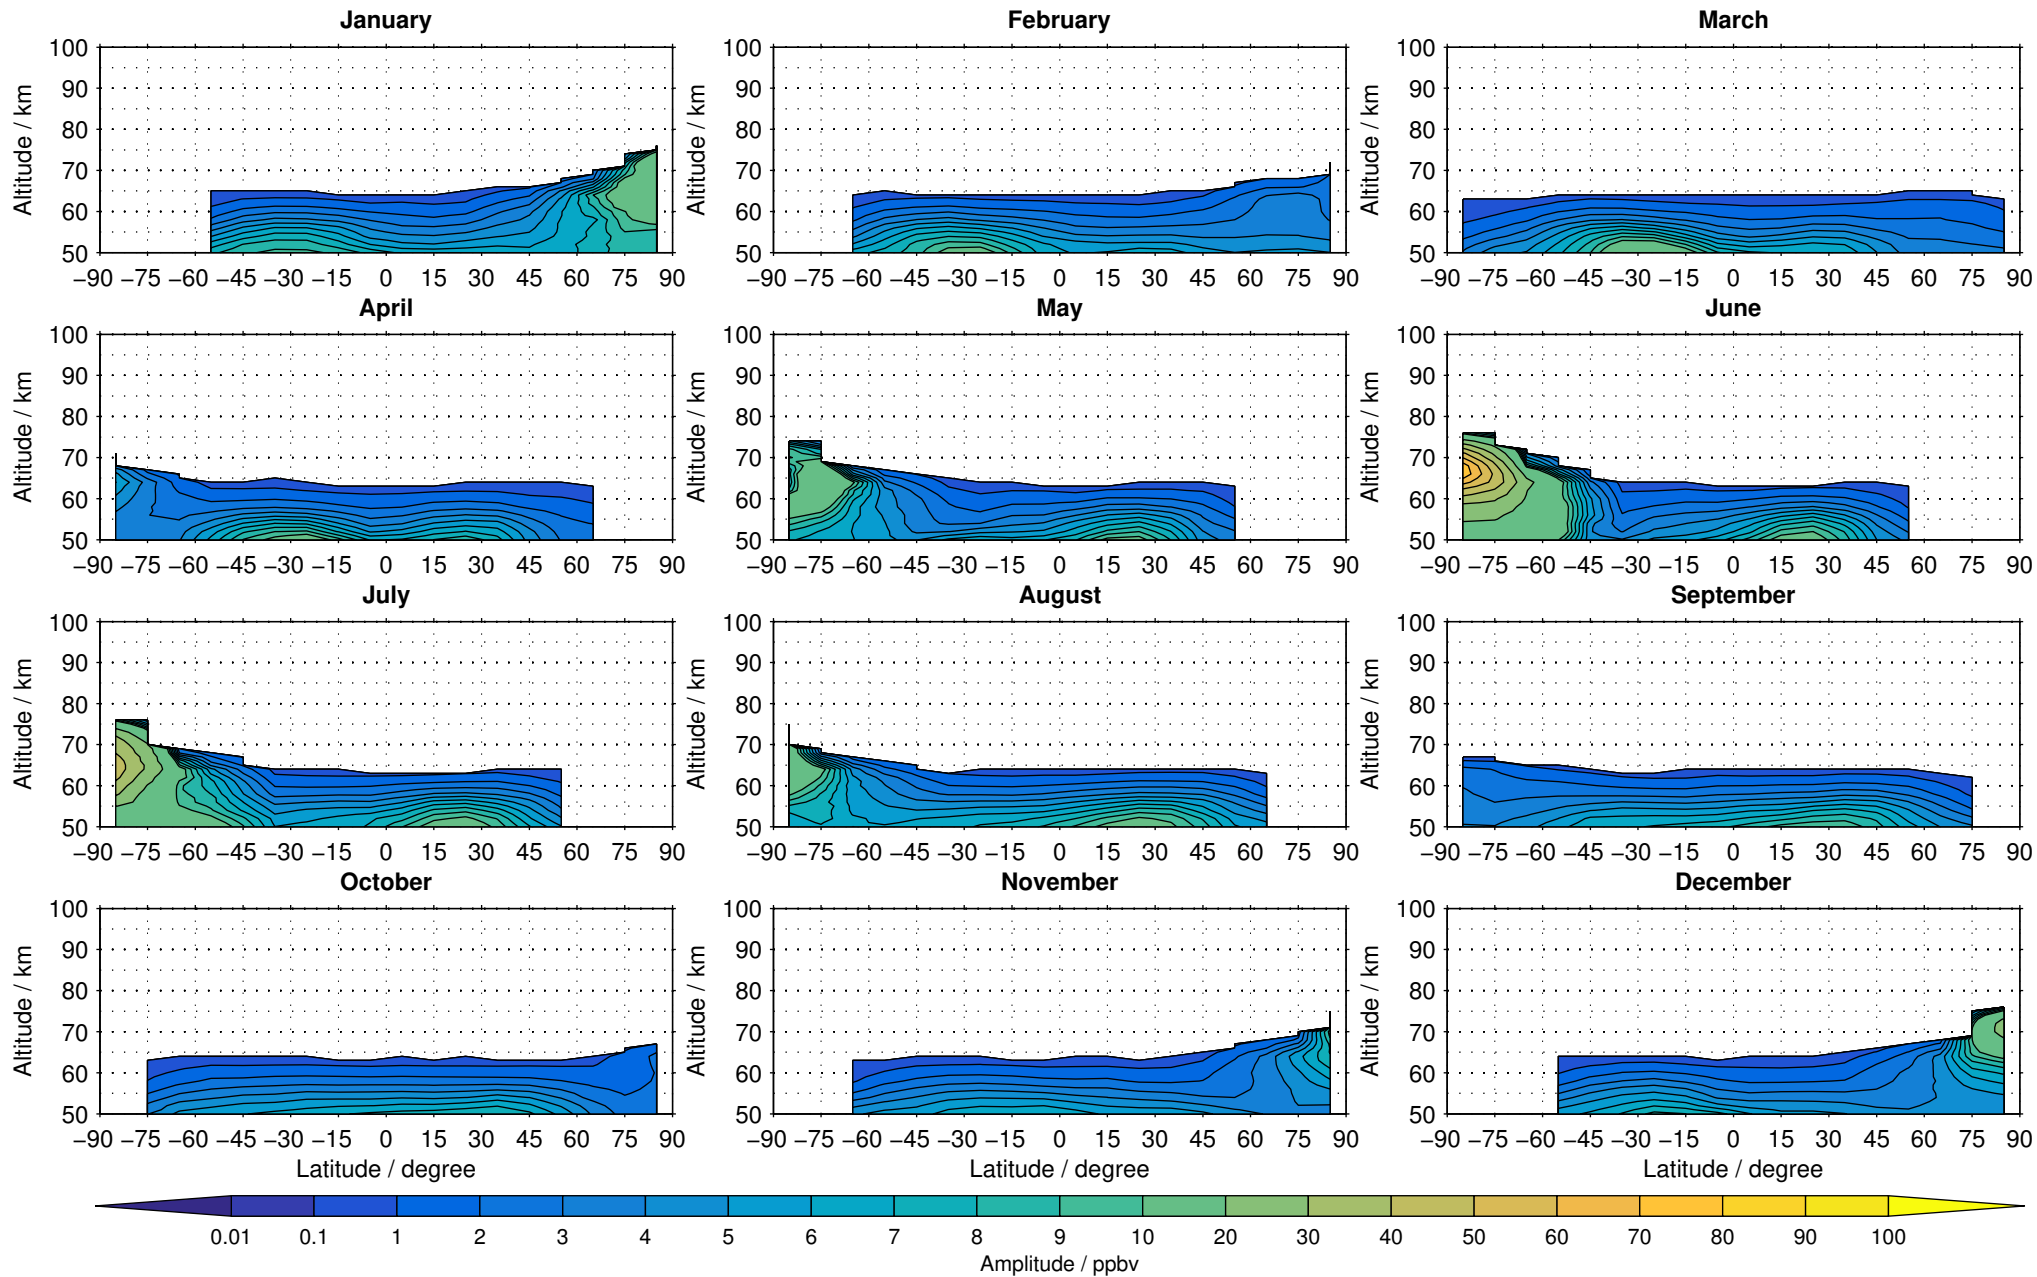

Envisat/MIPAS (IMKIAA) V5R v521 MA nighttime nitrogen dioxide distribution for 2008

Creation Time:
11-04-2017
21:21:53 LT