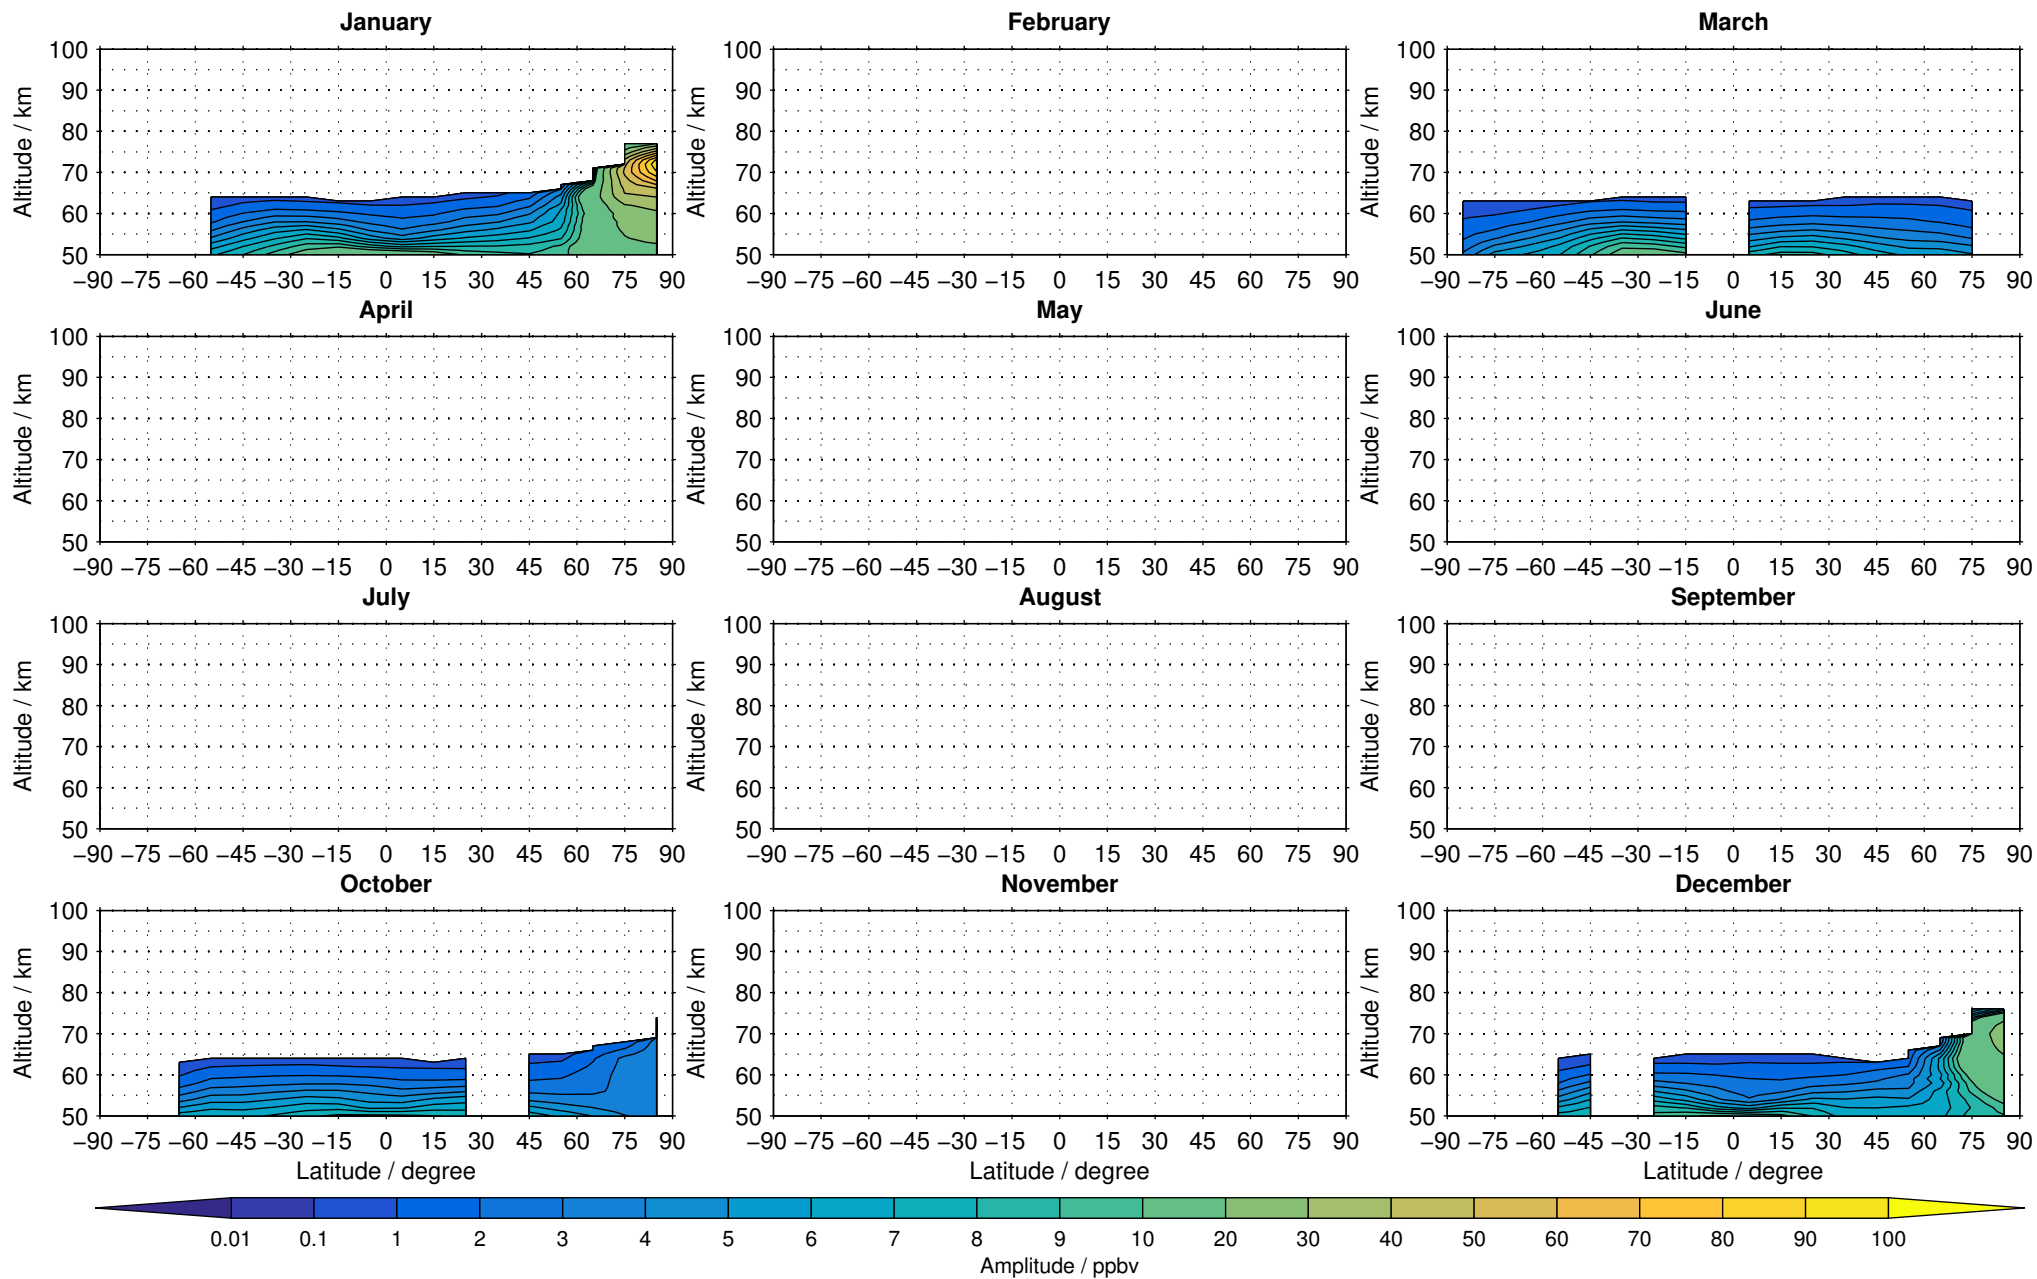

# Envisat/MIPAS (IMKIAA) V5R v521 MA nighttime nitrogen dioxide distribution for 2005

Creation Time:  
11-04-2017  
21:21:51 LT

# Envisat/MIPAS (IMKIAA) V5R v521 MA nighttime nitrogen dioxide distribution for 2006

Creation Time:  
11-04-2017  
21:21:51 LT