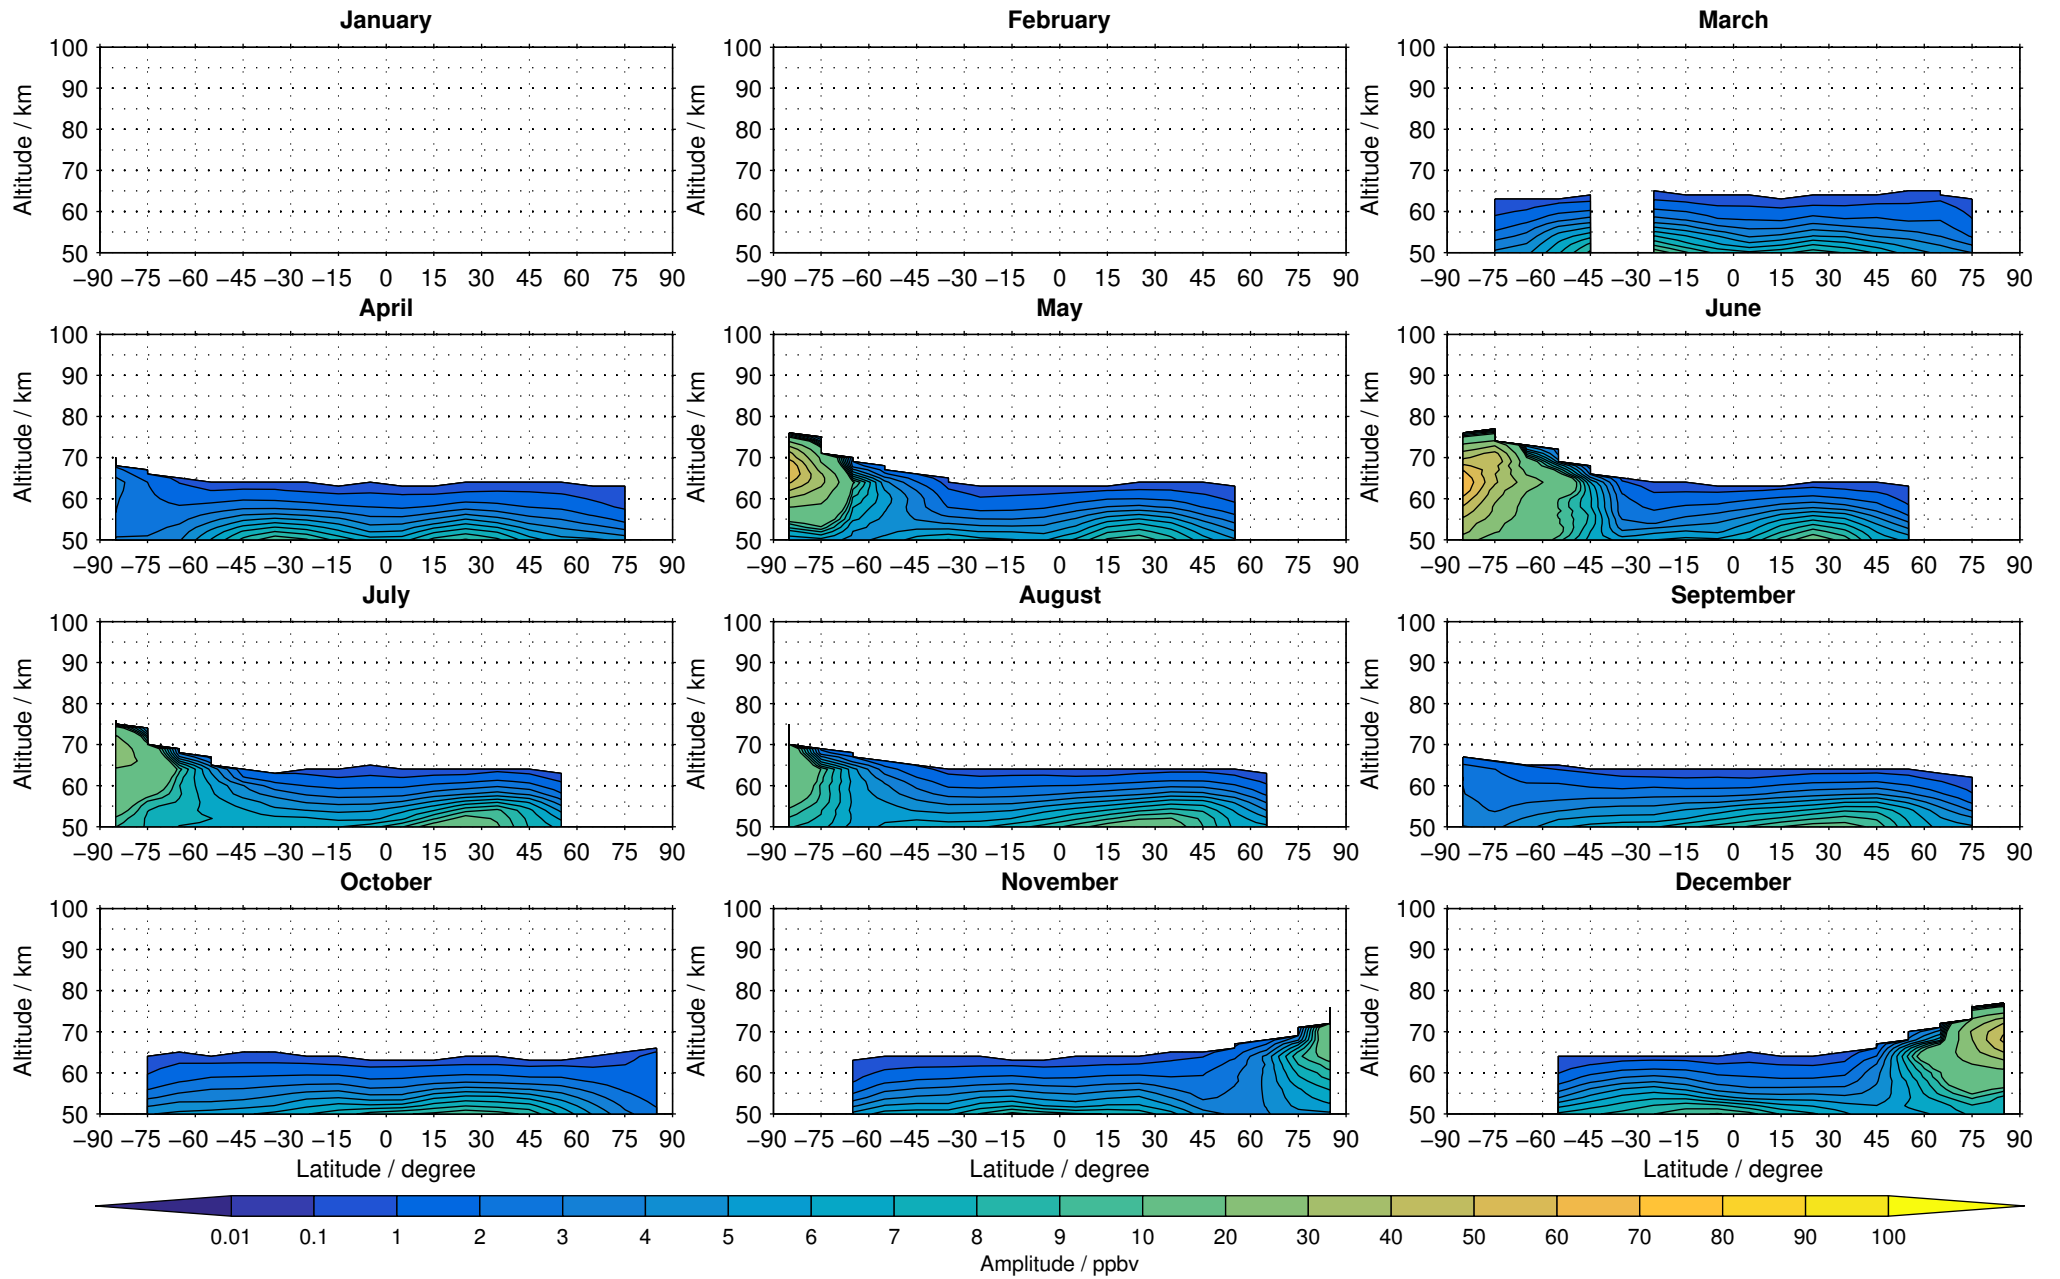

Envisat/MIPAS (IMKIAA) V5R v521 MA nighttime nitrogen dioxide distribution for 2007

Creation Time:
11-04-2017
21:21:52 LT