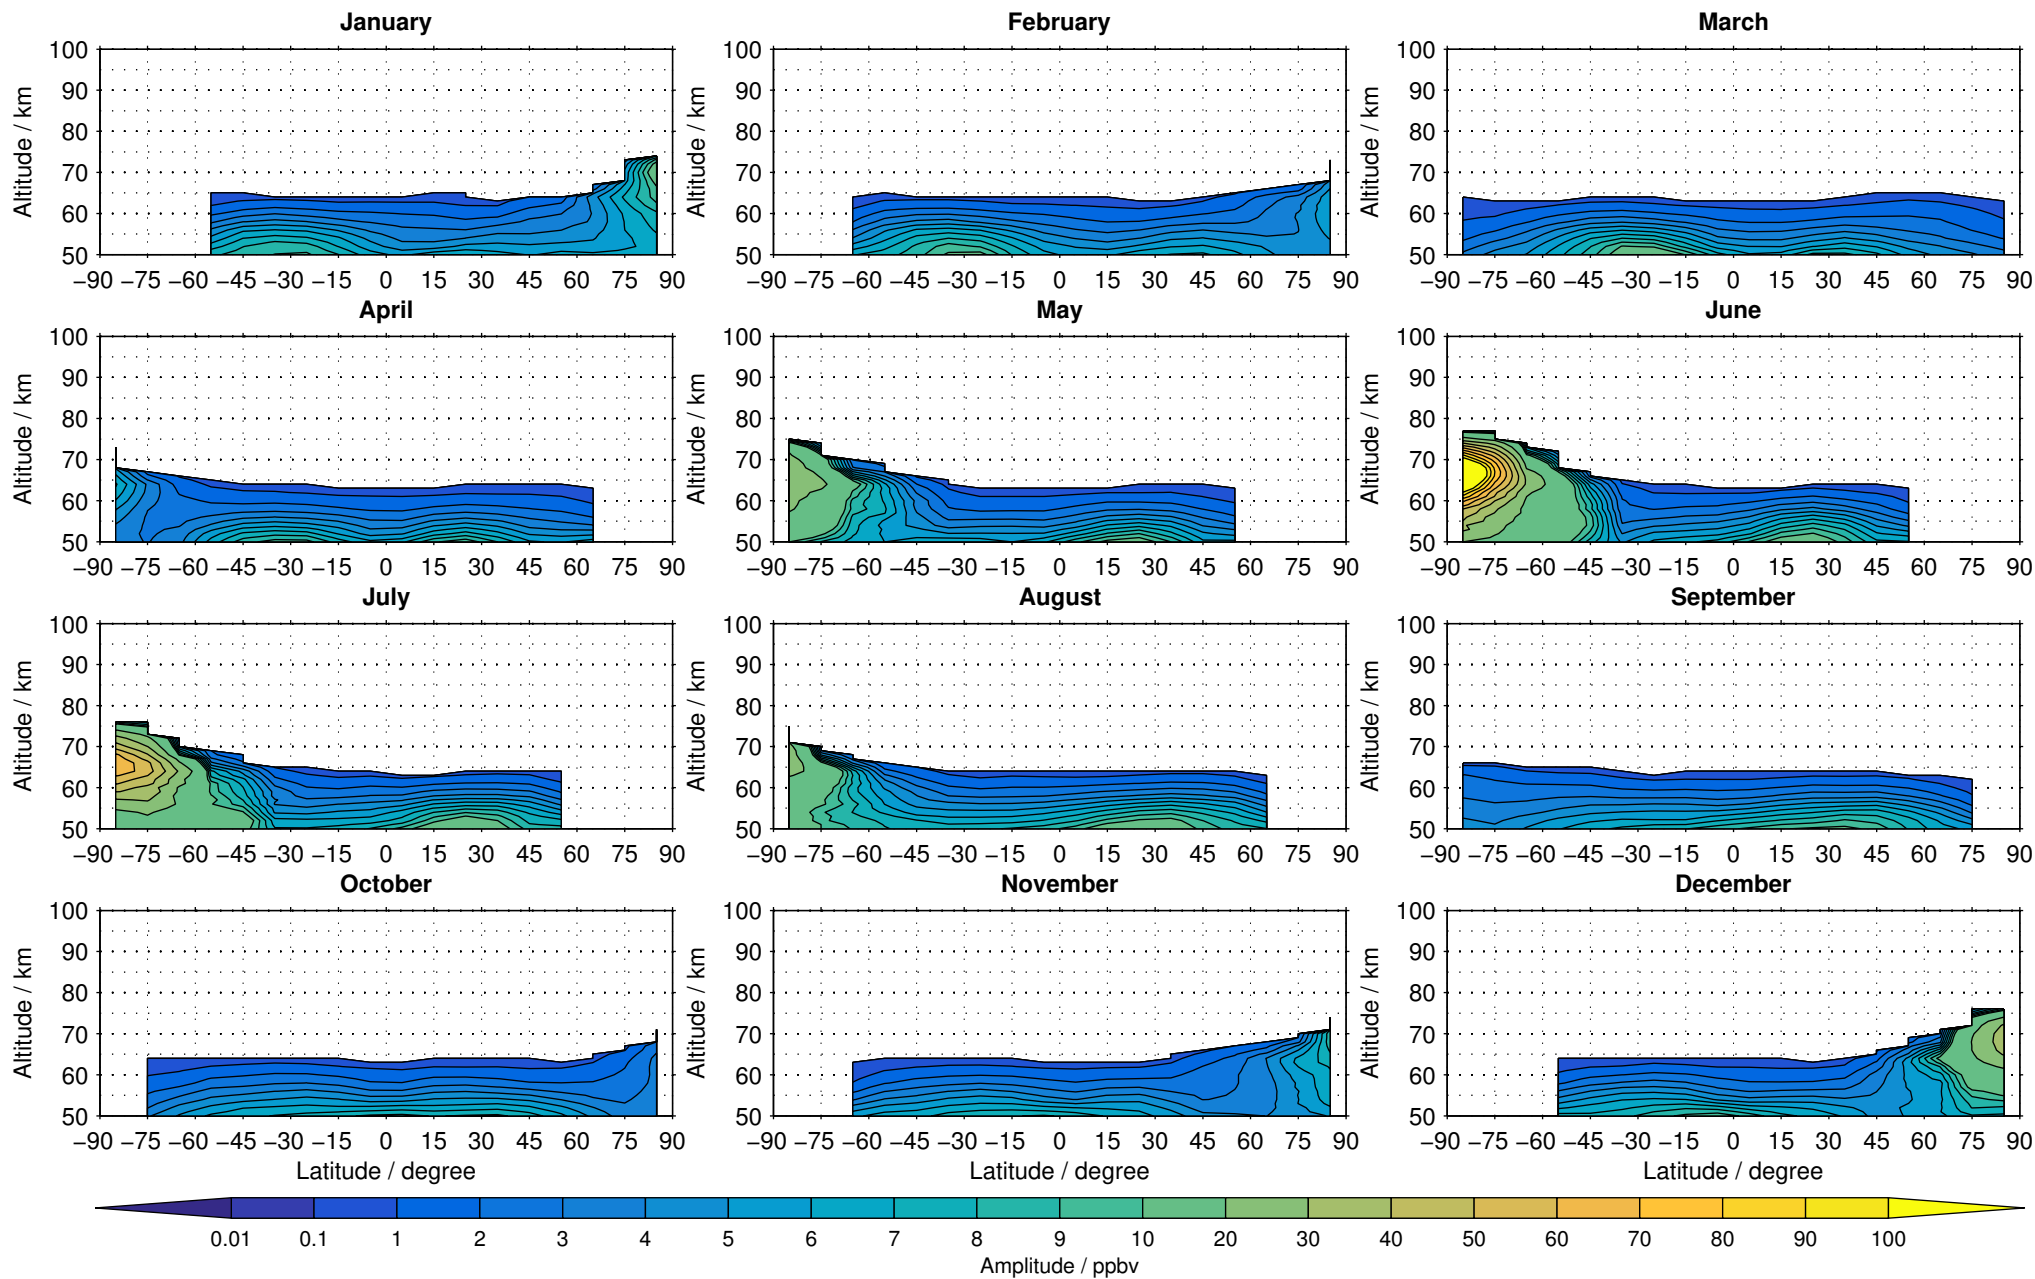

Envisat/MIPAS (IMKIAA) V5R v521 MA nighttime nitrogen dioxide distribution for 2011

Creation Time:
11-04-2017
21:21:56 LT