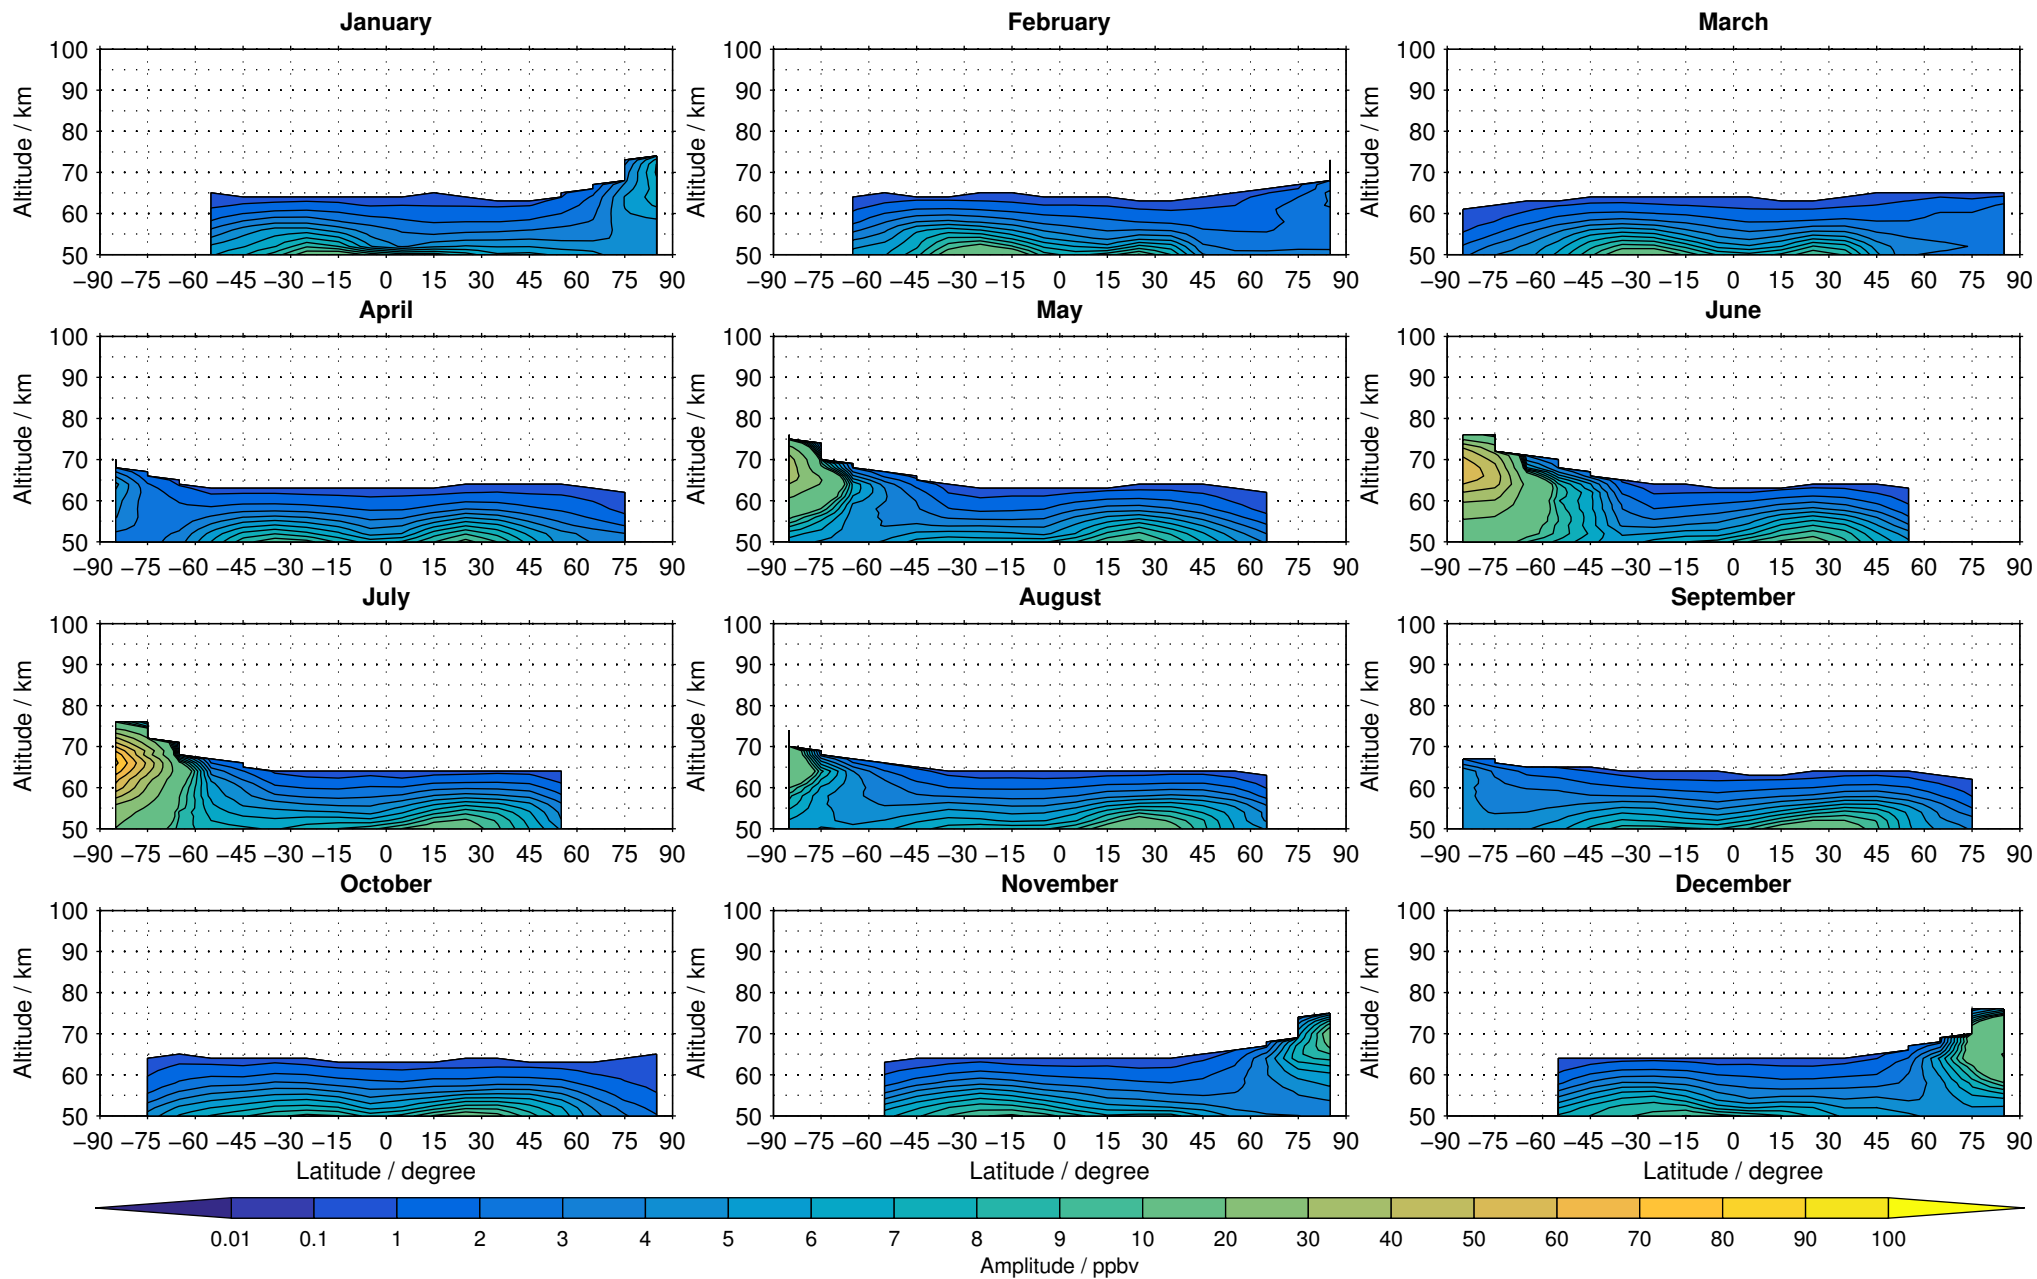

Envisat/MIPAS (IMKIAA) V5R v521 MA nighttime nitrogen dioxide distribution for 2010

Creation Time:
11-04-2017
21:21:55 LT