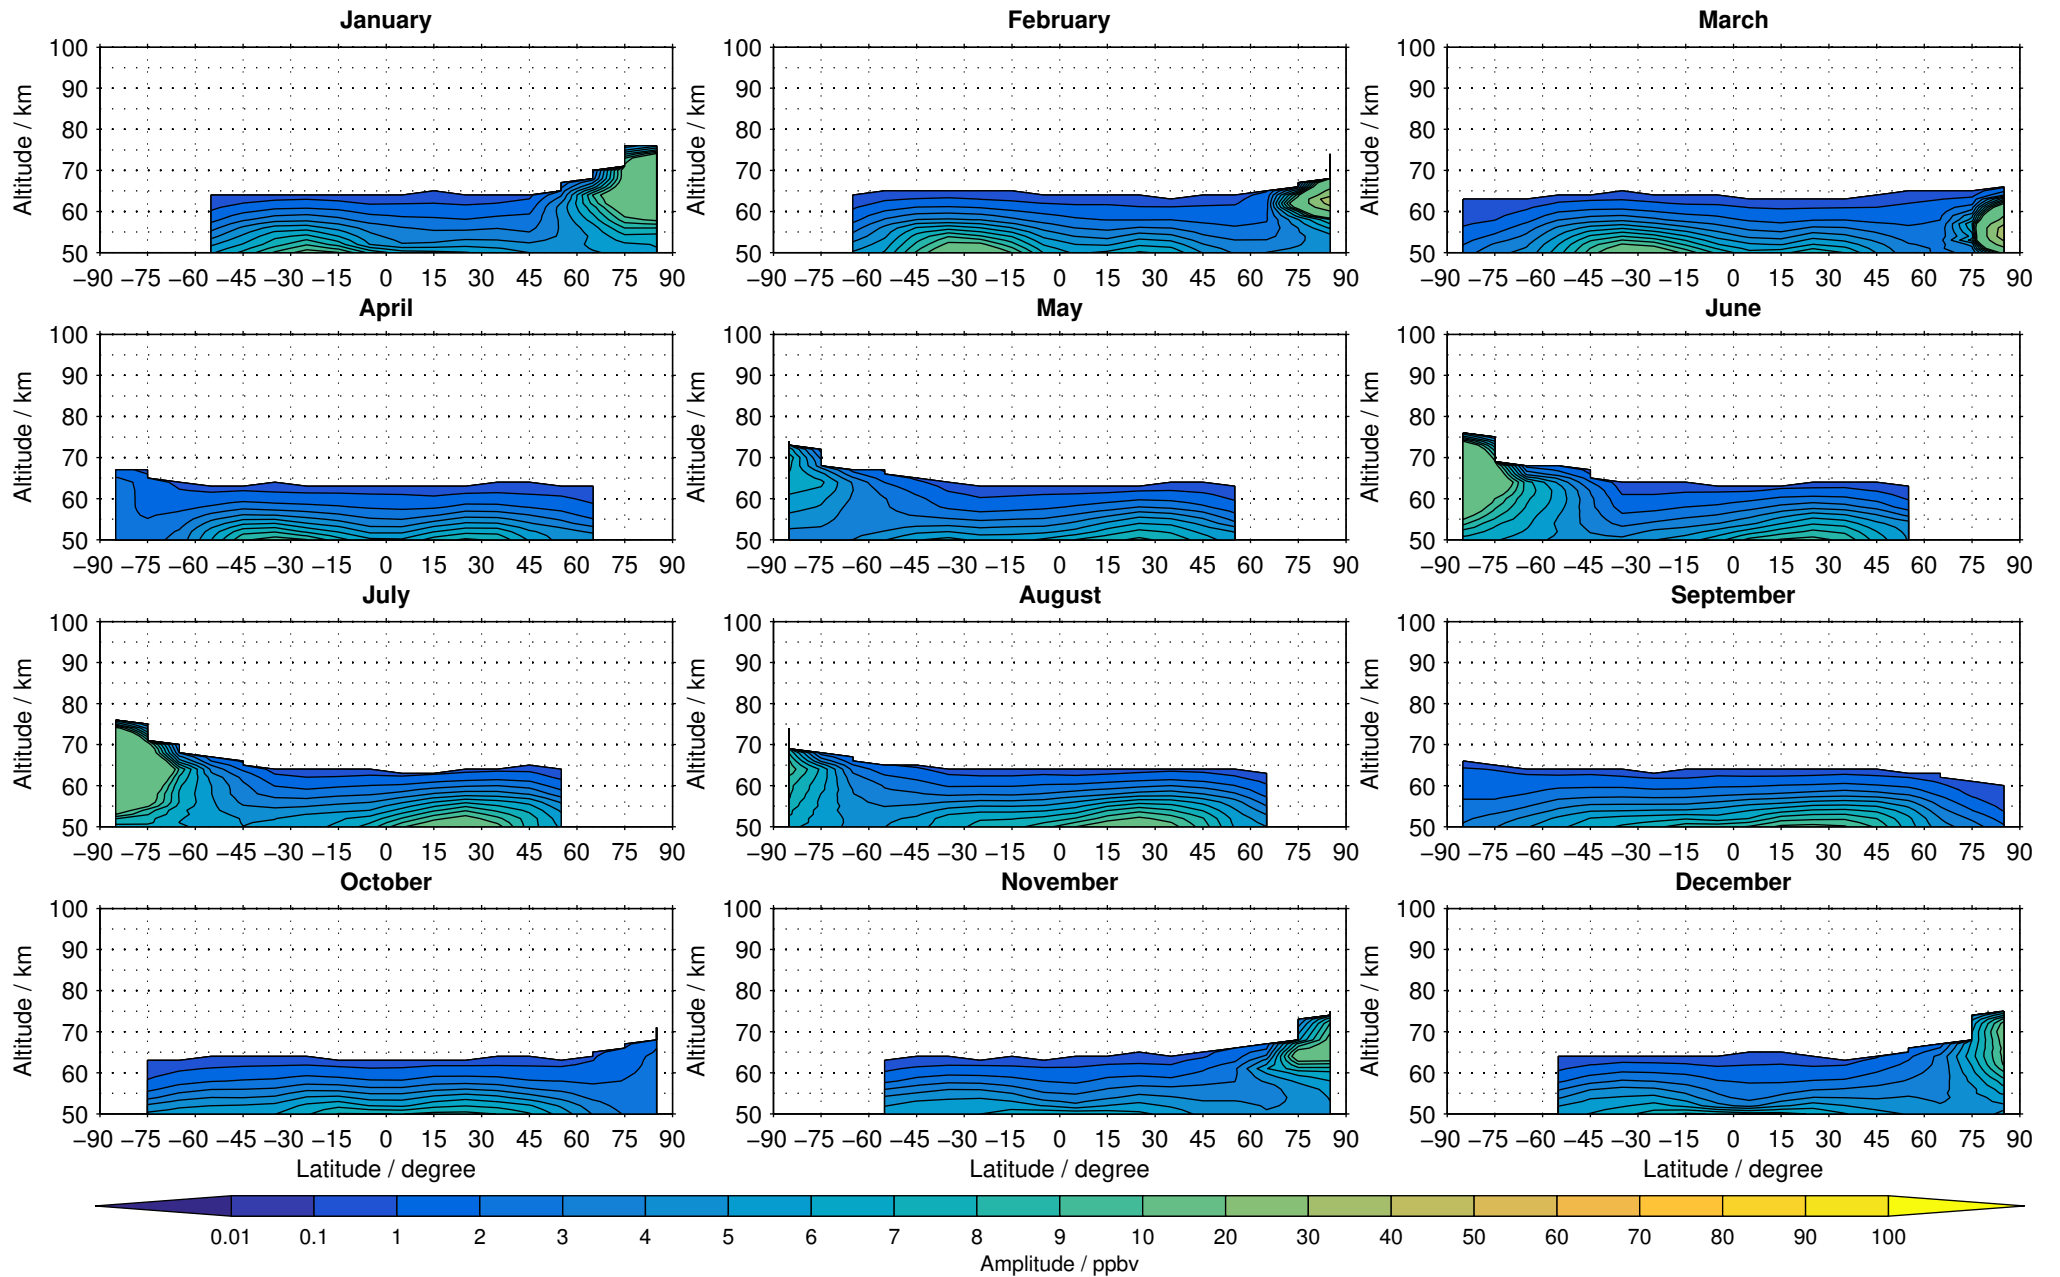

Envisat/MIPAS (IMKIAA) V5R v521 MA nighttime nitrogen dioxide distribution for 2009

Creation Time:
11-04-2017
21:21:54 LT