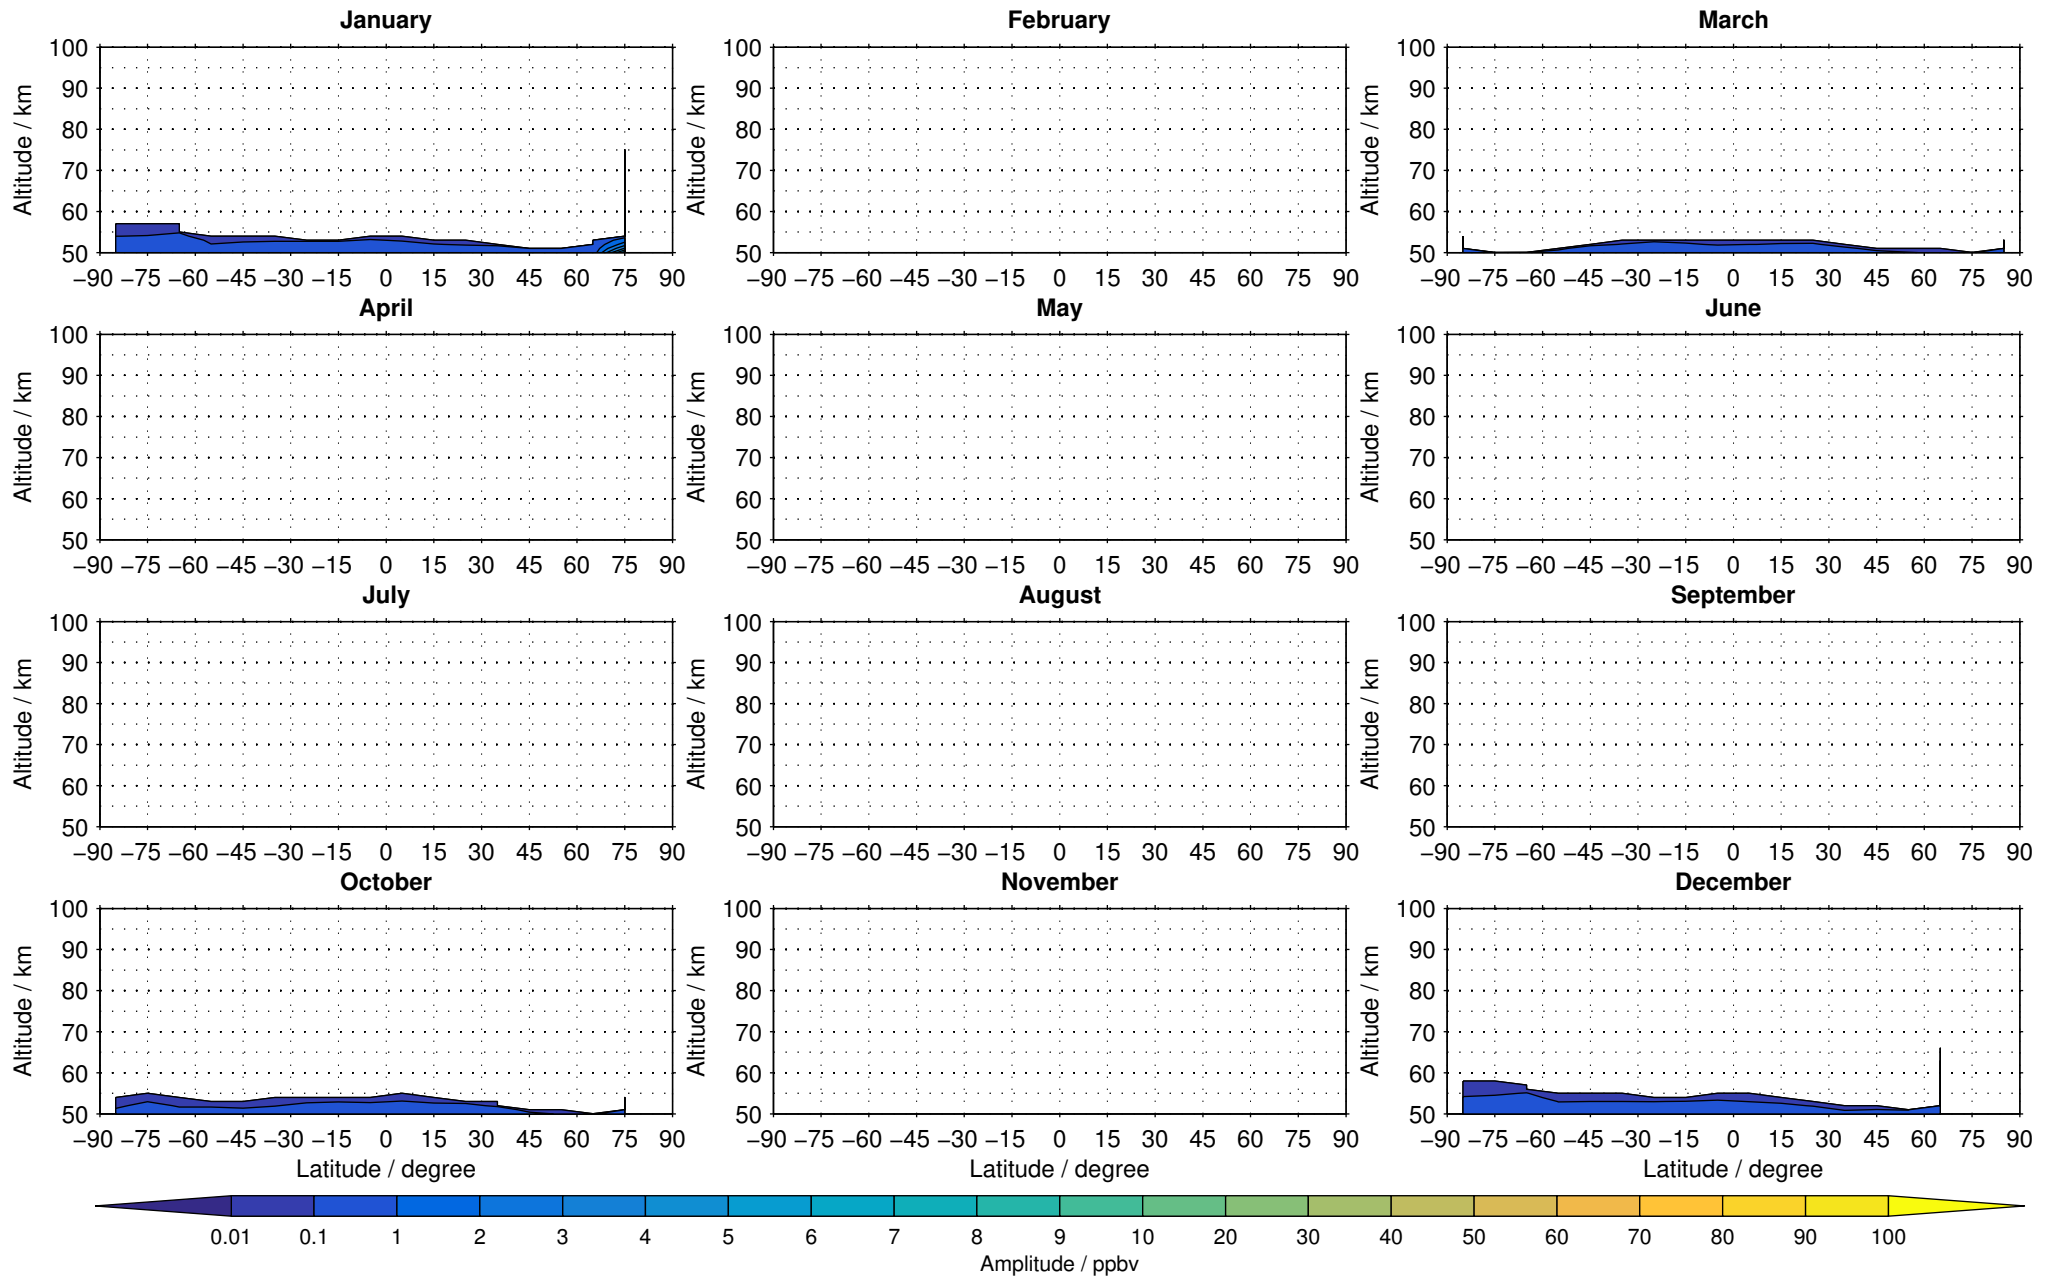

Envisat/MIPAS (IMKIAA) V5R v521 MA daytime nitrogen dioxide distribution for 2005

Creation Time:
11-04-2017
21:21:30 LT

Envisat/MIPAS (IMKIAA) V5R v521 MA daytime nitrogen dioxide distribution for 2006

Creation Time:
11-04-2017
21:21:31 LT

Envisat/MIPAS (IMKIAA) V5R v521 MA daytime nitrogen dioxide distribution for 2007

Creation Time:
11-04-2017
21:21:31 LT

Envisat/MIPAS (IMKIAA) V5R v521 MA daytime nitrogen dioxide distribution for 2008

Creation Time:
11-04-2017
21:21:32 LT

Envisat/MIPAS (IMKIAA) V5R v521 MA daytime nitrogen dioxide distribution for 2009

Creation Time:
11-04-2017
21:21:33 LT

Envisat/MIPAS (IMKIAA) V5R v521 MA daytime nitrogen dioxide distribution for 2010

Creation Time:
11-04-2017
21:21:34 LT