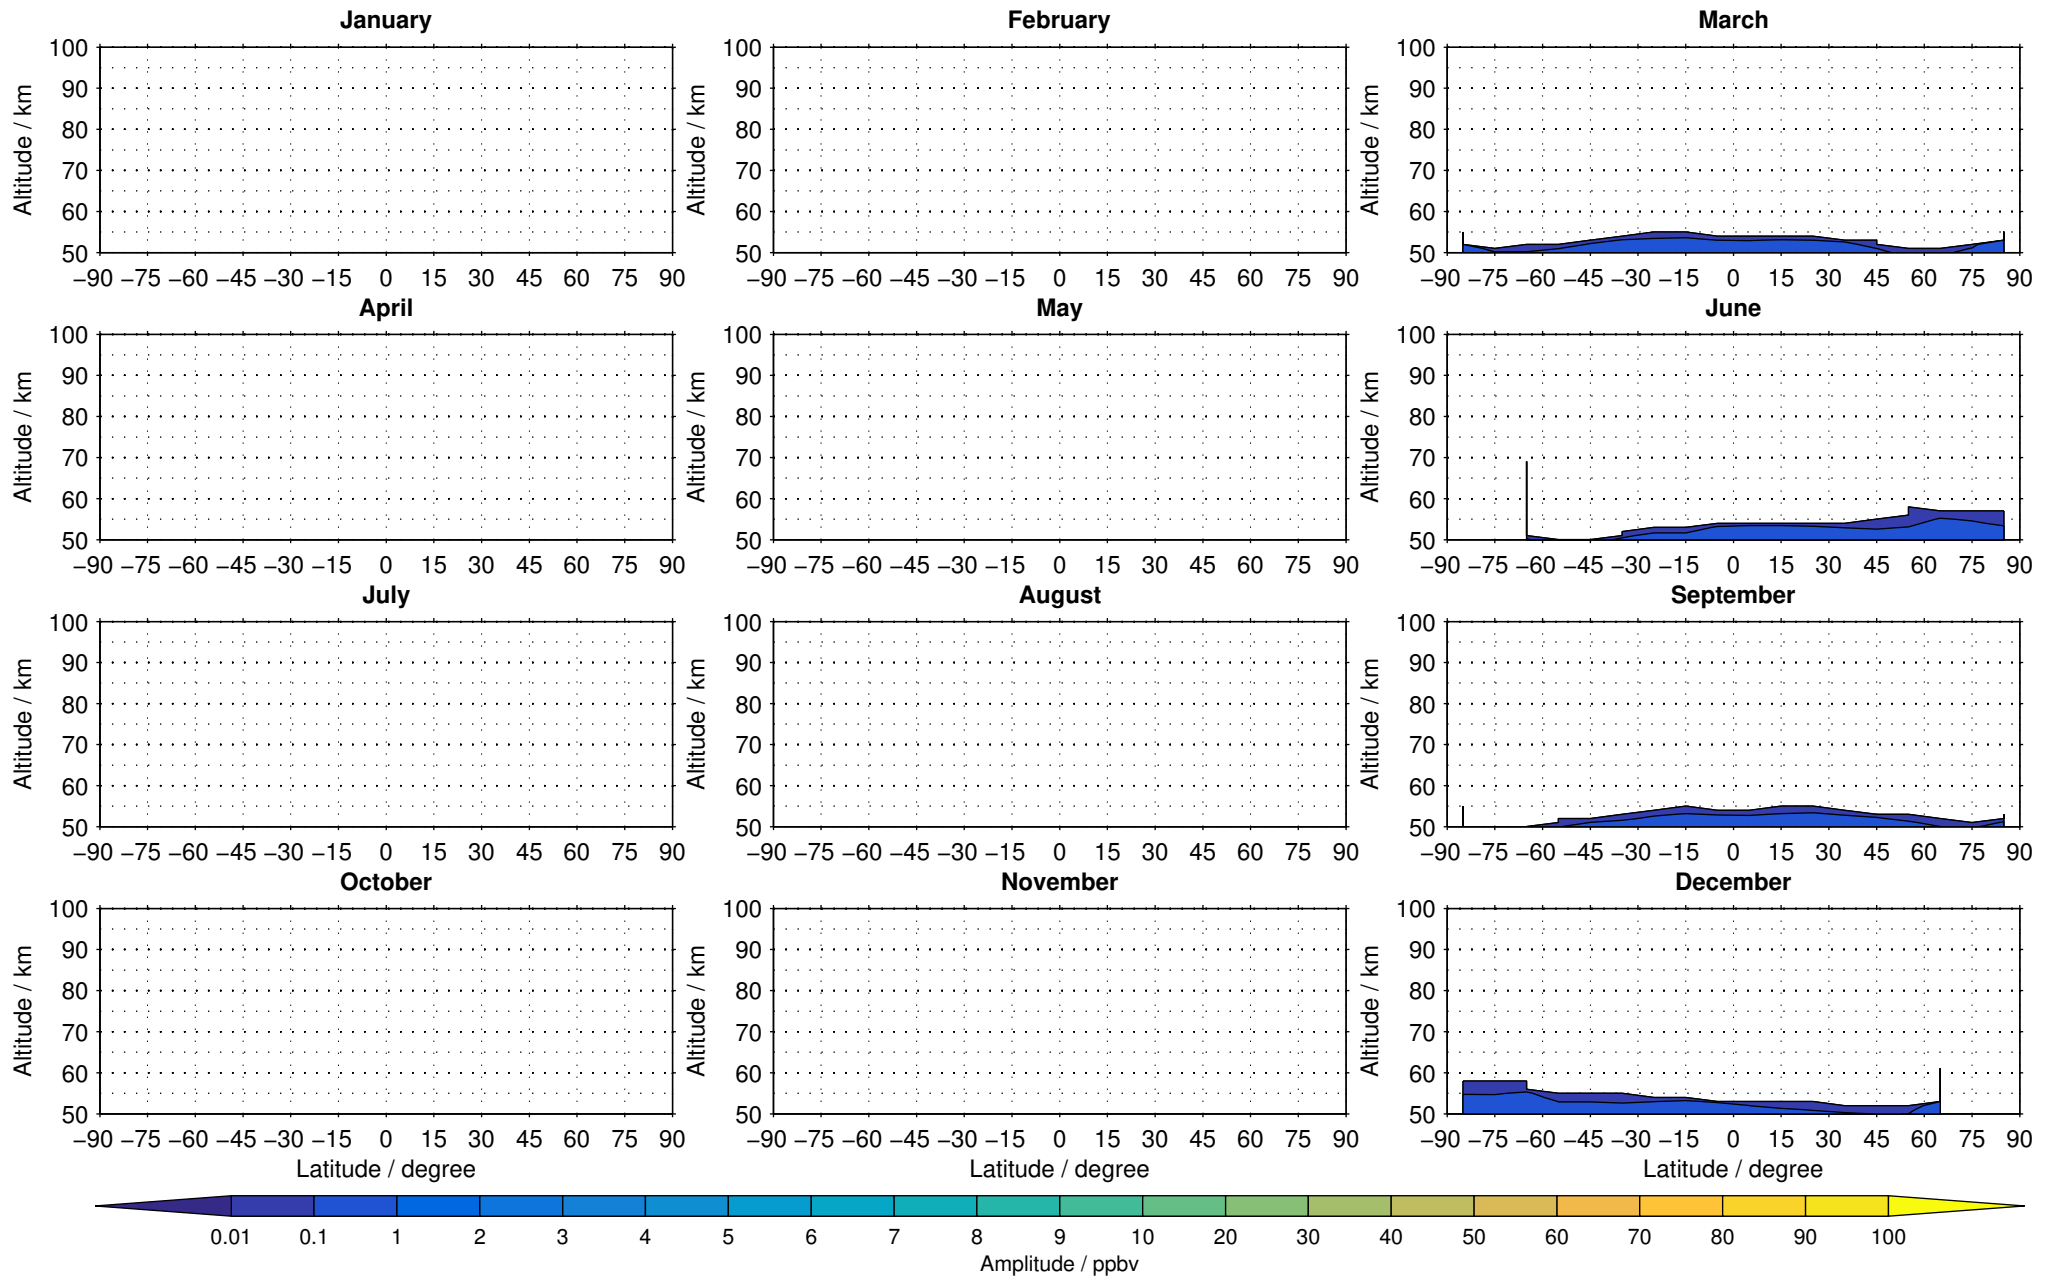

Envisat/MIPAS (IMKIAA) V5R v521 MA daytime nitrogen dioxide distribution for 2005

Creation Time:
11-04-2017
21:21:30 LT

Envisat/MIPAS (IMKIAA) V5R v521 MA daytime nitrogen dioxide distribution for 2006

Creation Time:
11-04-2017
21:21:31 LT

Envisat/MIPAS (IMKIAA) V5R v521 MA daytime nitrogen dioxide distribution for 2007

Creation Time:
11-04-2017
21:21:31 LT

Envisat/MIPAS (IMKIAA) V5R v521 MA daytime nitrogen dioxide distribution for 2008

Creation Time:
11-04-2017
21:21:32 LT

Envisat/MIPAS (IMKIAA) V5R v521 MA daytime nitrogen dioxide distribution for 2009

Creation Time:
11-04-2017
21:21:33 LT

Envisat/MIPAS (IMKIAA) V5R v521 MA daytime nitrogen dioxide distribution for 2010

Creation Time:
11-04-2017
21:21:34 LT