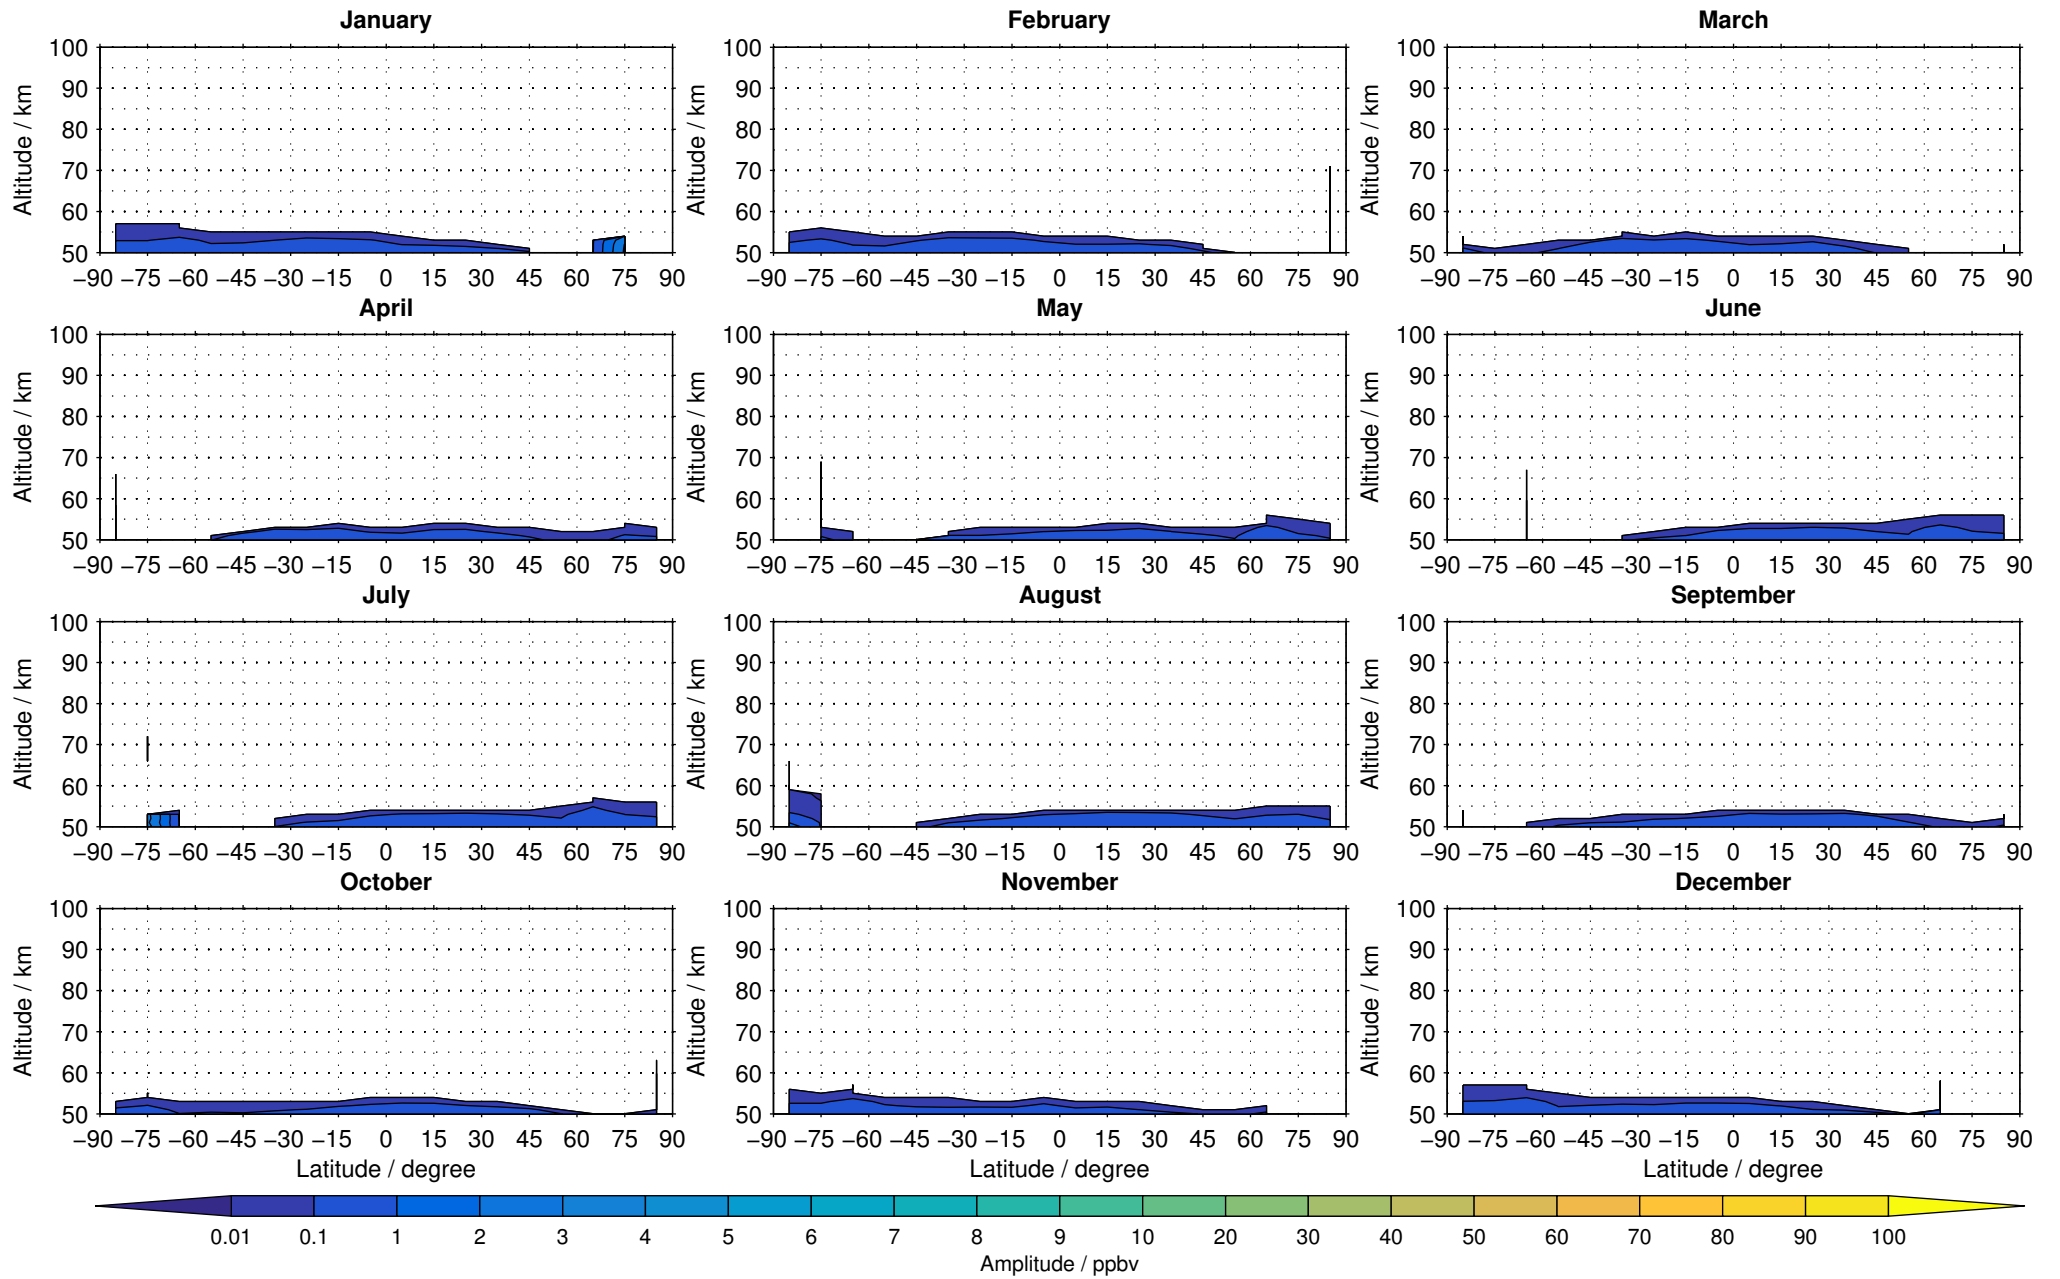

Envisat/MIPAS (IMKIAA) V5R v521 MA daytime nitrogen dioxide distribution for 2007

Creation Time:
11-04-2017
21:21:31 LT

Envisat/MIPAS (IMKIAA) V5R v521 MA daytime nitrogen dioxide distribution for 2008

Creation Time:
11-04-2017
21:21:32 LT

Envisat/MIPAS (IMKIAA) V5R v521 MA daytime nitrogen dioxide distribution for 2009

Creation Time:
11-04-2017
21:21:33 LT

Envisat/MIPAS (IMKIAA) V5R v521 MA daytime nitrogen dioxide distribution for 2010

Creation Time:
11-04-2017
21:21:34 LT

Envisat/MIPAS (IMKIAA) V5R v521 MA daytime nitrogen dioxide distribution for 2011

Creation Time:
11-04-2017
21:21:35 LT

Envisat/MIPAS (IMKIAA) V5R v521 MA daytime nitrogen dioxide distribution for 2012

Creation Time:
11-04-2017
21:21:35 LT