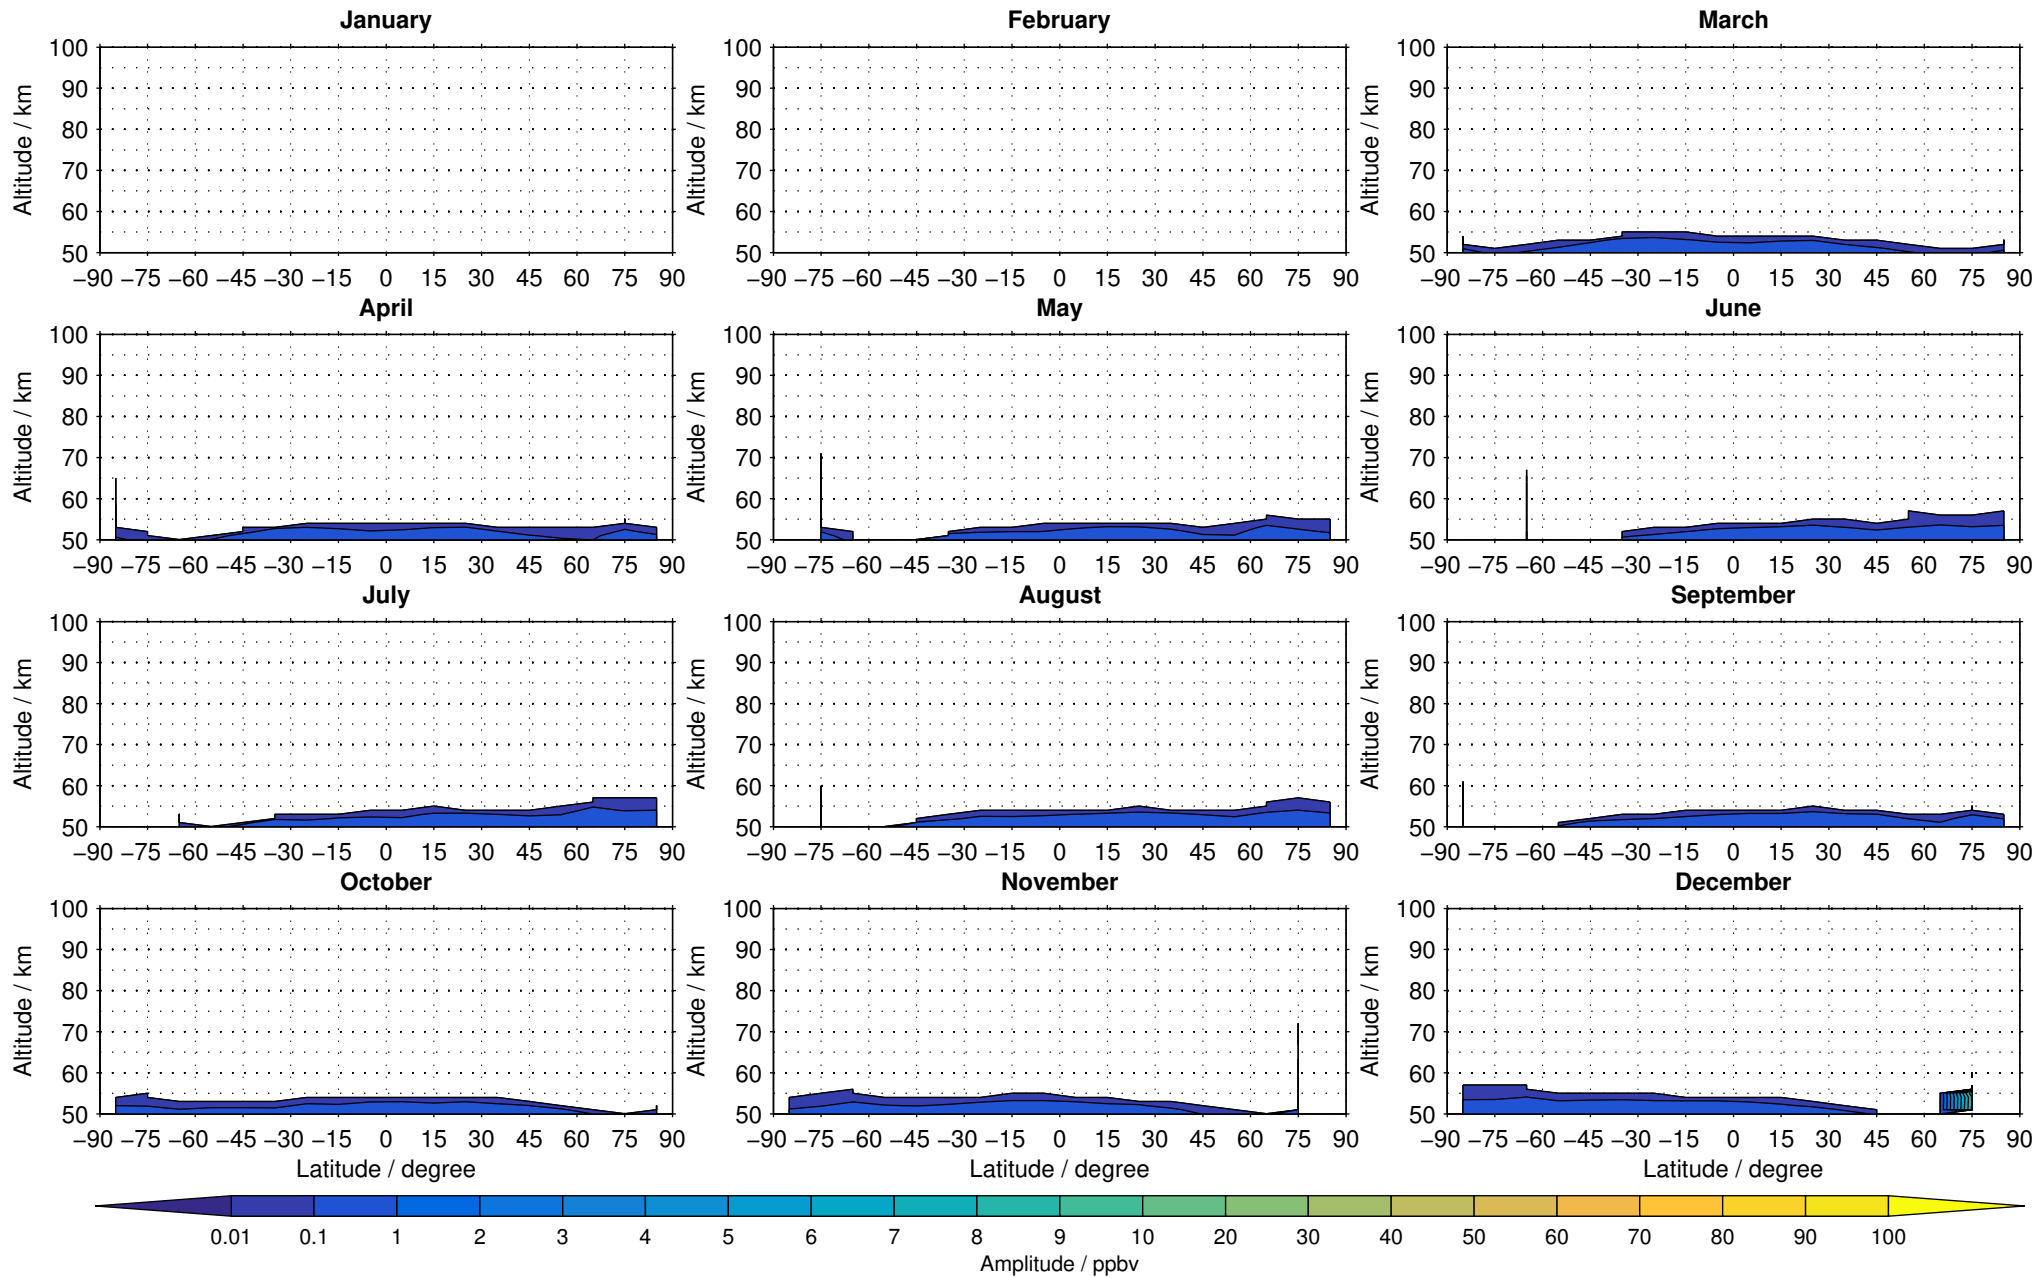

Envisat/MIPAS (IMKIAA) V5R v521 MA daytime nitrogen dioxide distribution for 2005

Creation Time:
11-04-2017
21:21:30 LT

Envisat/MIPAS (IMKIAA) V5R v521 MA daytime nitrogen dioxide distribution for 2006

Creation Time:
11-04-2017
21:21:31 LT

Envisat/MIPAS (IMKIAA) V5R v521 MA daytime nitrogen dioxide distribution for 2007

Creation Time:
11-04-2017
21:21:31 LT

Envisat/MIPAS (IMKIAA) V5R v521 MA daytime nitrogen dioxide distribution for 2008

Creation Time:
11-04-2017
21:21:32 LT

Envisat/MIPAS (IMKIAA) V5R v521 MA daytime nitrogen dioxide distribution for 2009

Creation Time:
11-04-2017
21:21:33 LT

Envisat/MIPAS (IMKIAA) V5R v521 MA daytime nitrogen dioxide distribution for 2010

Creation Time:
11-04-2017
21:21:34 LT