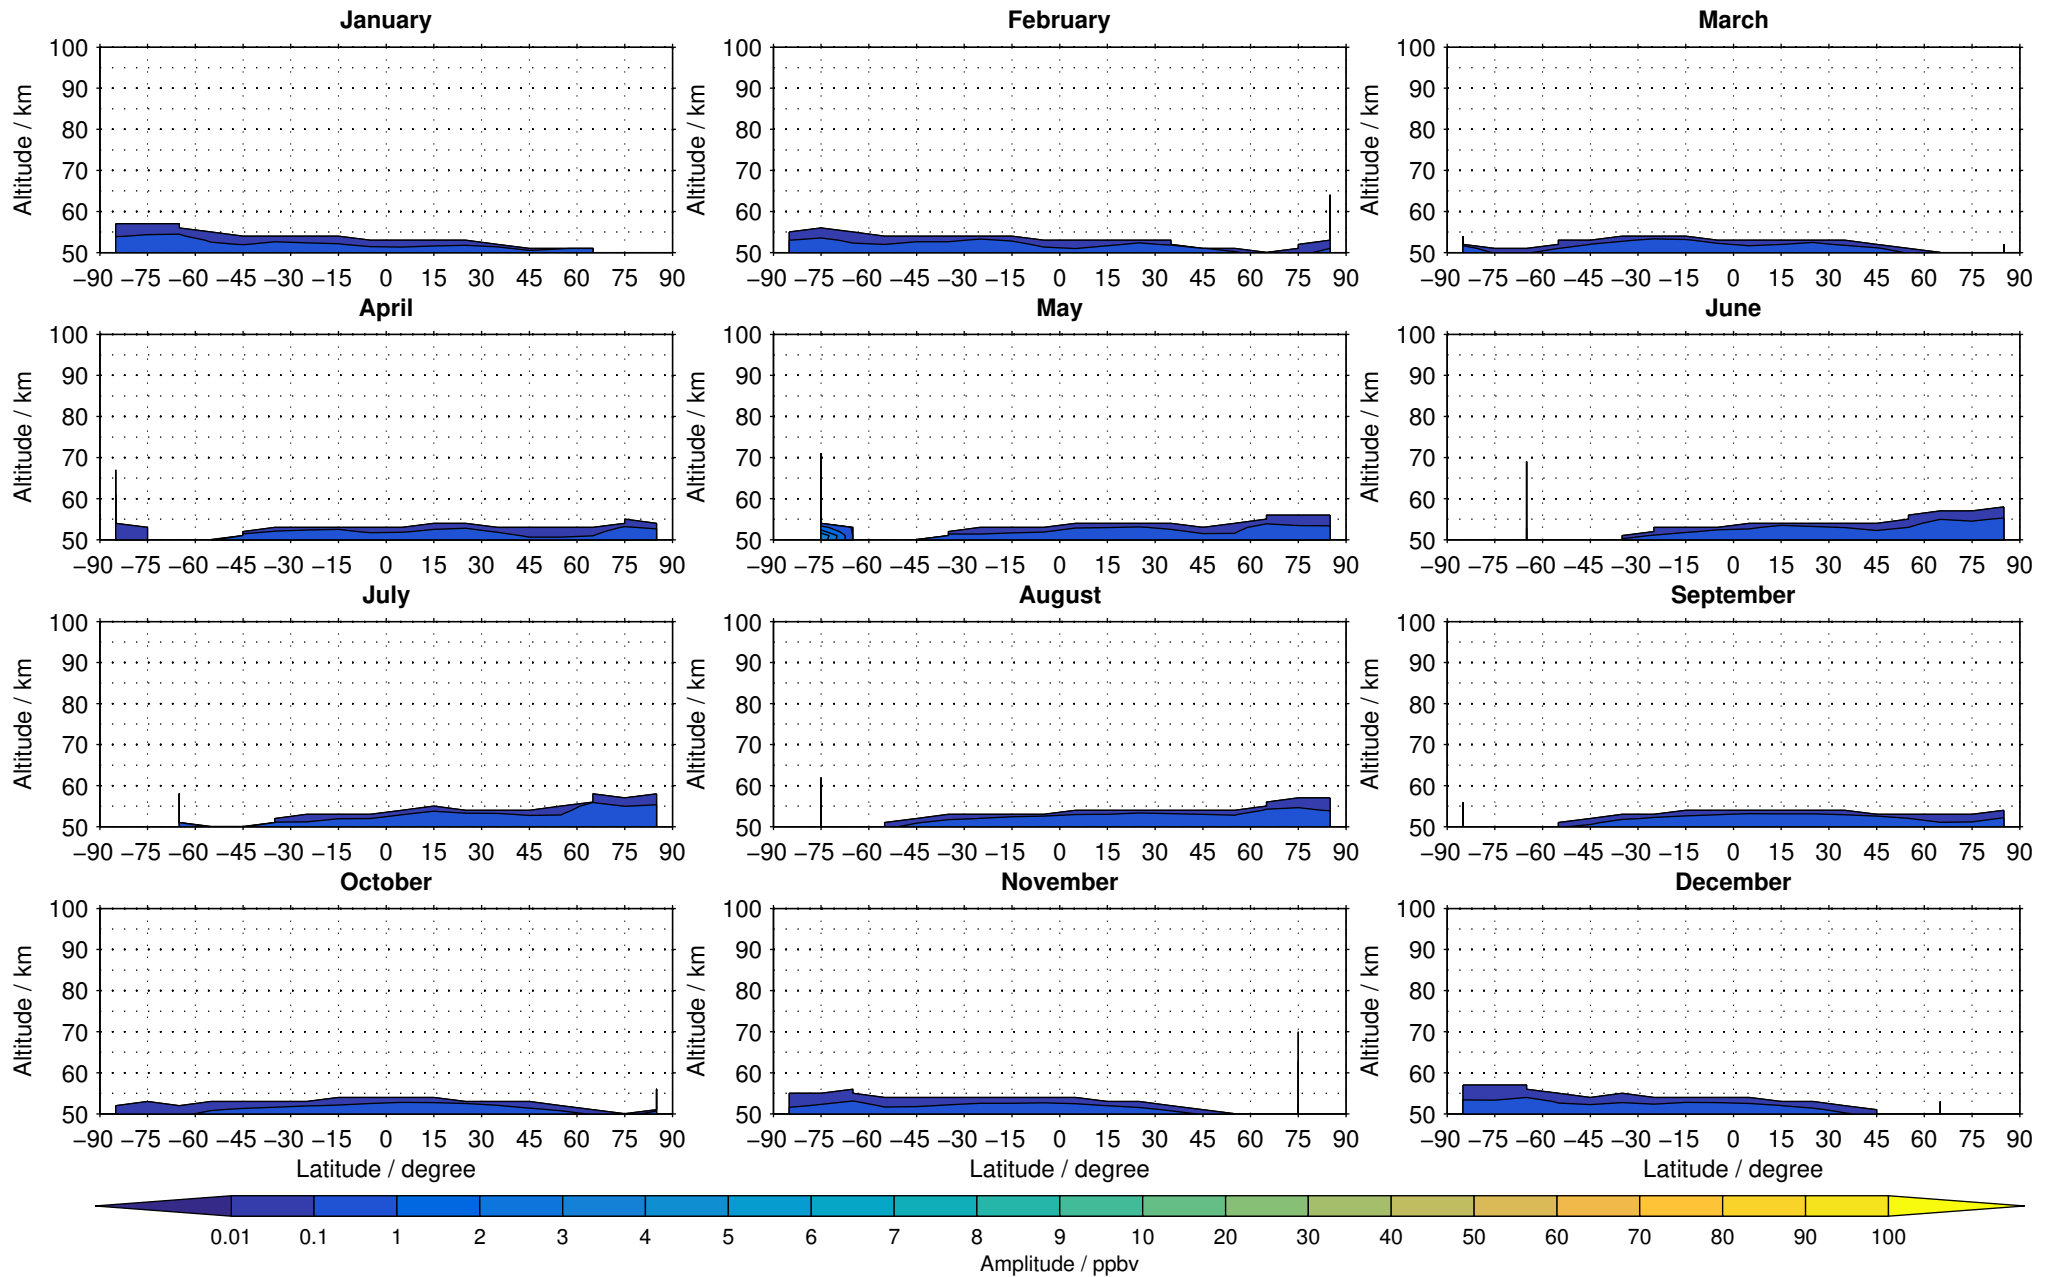

Envisat/MIPAS (IMKIAA) V5R v521 MA daytime nitrogen dioxide distribution for 2007

Creation Time:
11-04-2017
21:21:31 LT

Envisat/MIPAS (IMKIAA) V5R v521 MA daytime nitrogen dioxide distribution for 2008

Creation Time:
11-04-2017
21:21:32 LT

Envisat/MIPAS (IMKIAA) V5R v521 MA daytime nitrogen dioxide distribution for 2009

Creation Time:
11-04-2017
21:21:33 LT

Envisat/MIPAS (IMKIAA) V5R v521 MA daytime nitrogen dioxide distribution for 2010

Creation Time:
11-04-2017
21:21:34 LT

Envisat/MIPAS (IMKIAA) V5R v521 MA daytime nitrogen dioxide distribution for 2011

Creation Time:
11-04-2017
21:21:35 LT

Envisat/MIPAS (IMKIAA) V5R v521 MA daytime nitrogen dioxide distribution for 2012

Creation Time:
11-04-2017
21:21:35 LT