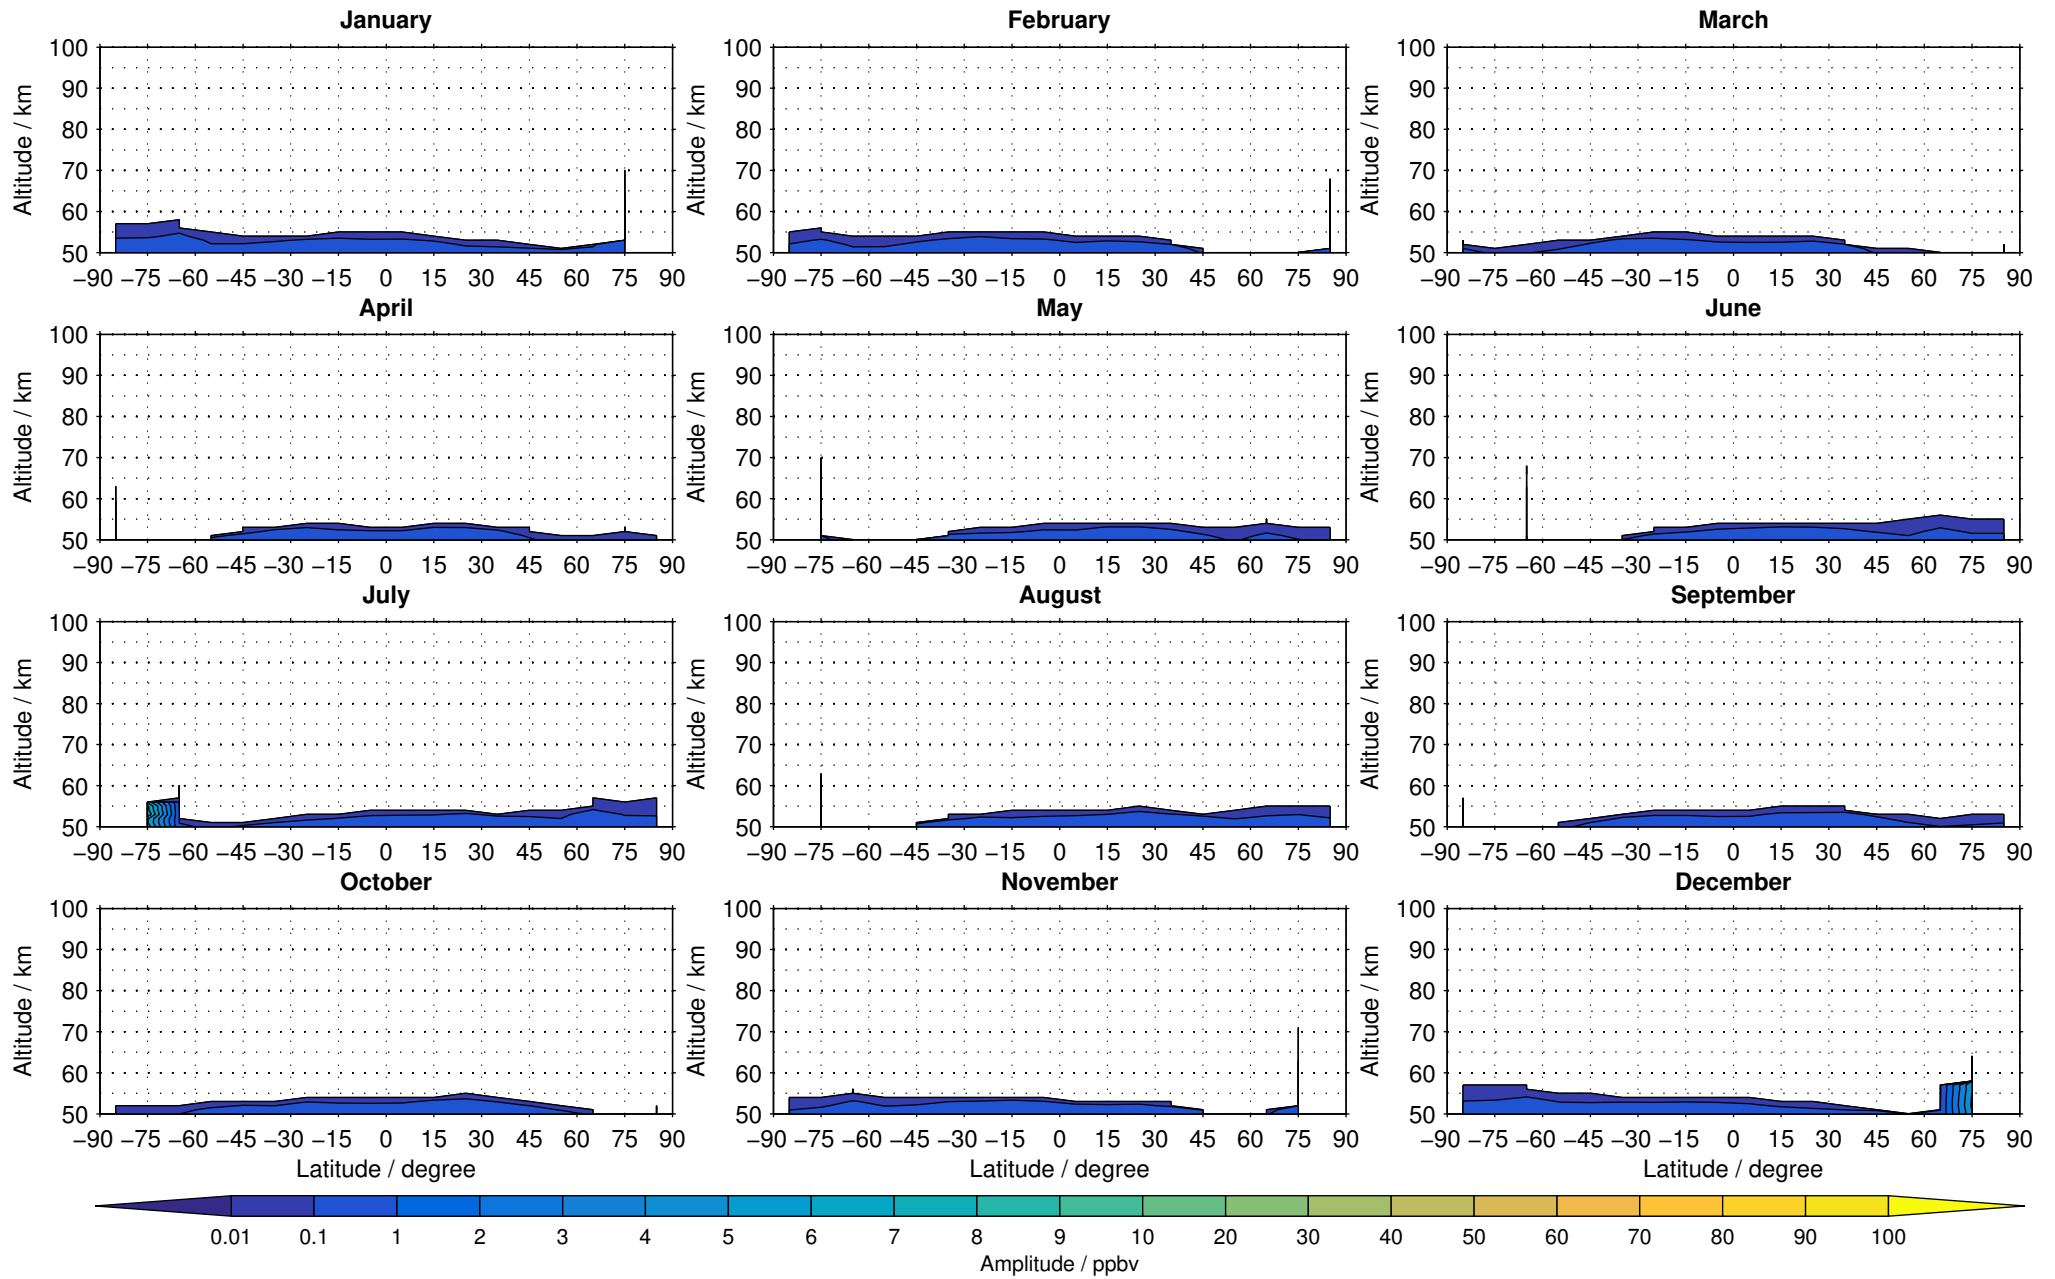

Envisat/MIPAS (IMKIAA) V5R v521 MA daytime nitrogen dioxide distribution for 2007

Creation Time:
11-04-2017
21:21:31 LT

Envisat/MIPAS (IMKIAA) V5R v521 MA daytime nitrogen dioxide distribution for 2008

Creation Time:
11-04-2017
21:21:32 LT

Envisat/MIPAS (IMKIAA) V5R v521 MA daytime nitrogen dioxide distribution for 2009

Creation Time:
11-04-2017
21:21:33 LT

Envisat/MIPAS (IMKIAA) V5R v521 MA daytime nitrogen dioxide distribution for 2010

Creation Time:
11-04-2017
21:21:34 LT

Envisat/MIPAS (IMKIAA) V5R v521 MA daytime nitrogen dioxide distribution for 2011

Creation Time:
11-04-2017
21:21:35 LT

Envisat/MIPAS (IMKIAA) V5R v521 MA daytime nitrogen dioxide distribution for 2012

Creation Time:
11-04-2017
21:21:35 LT