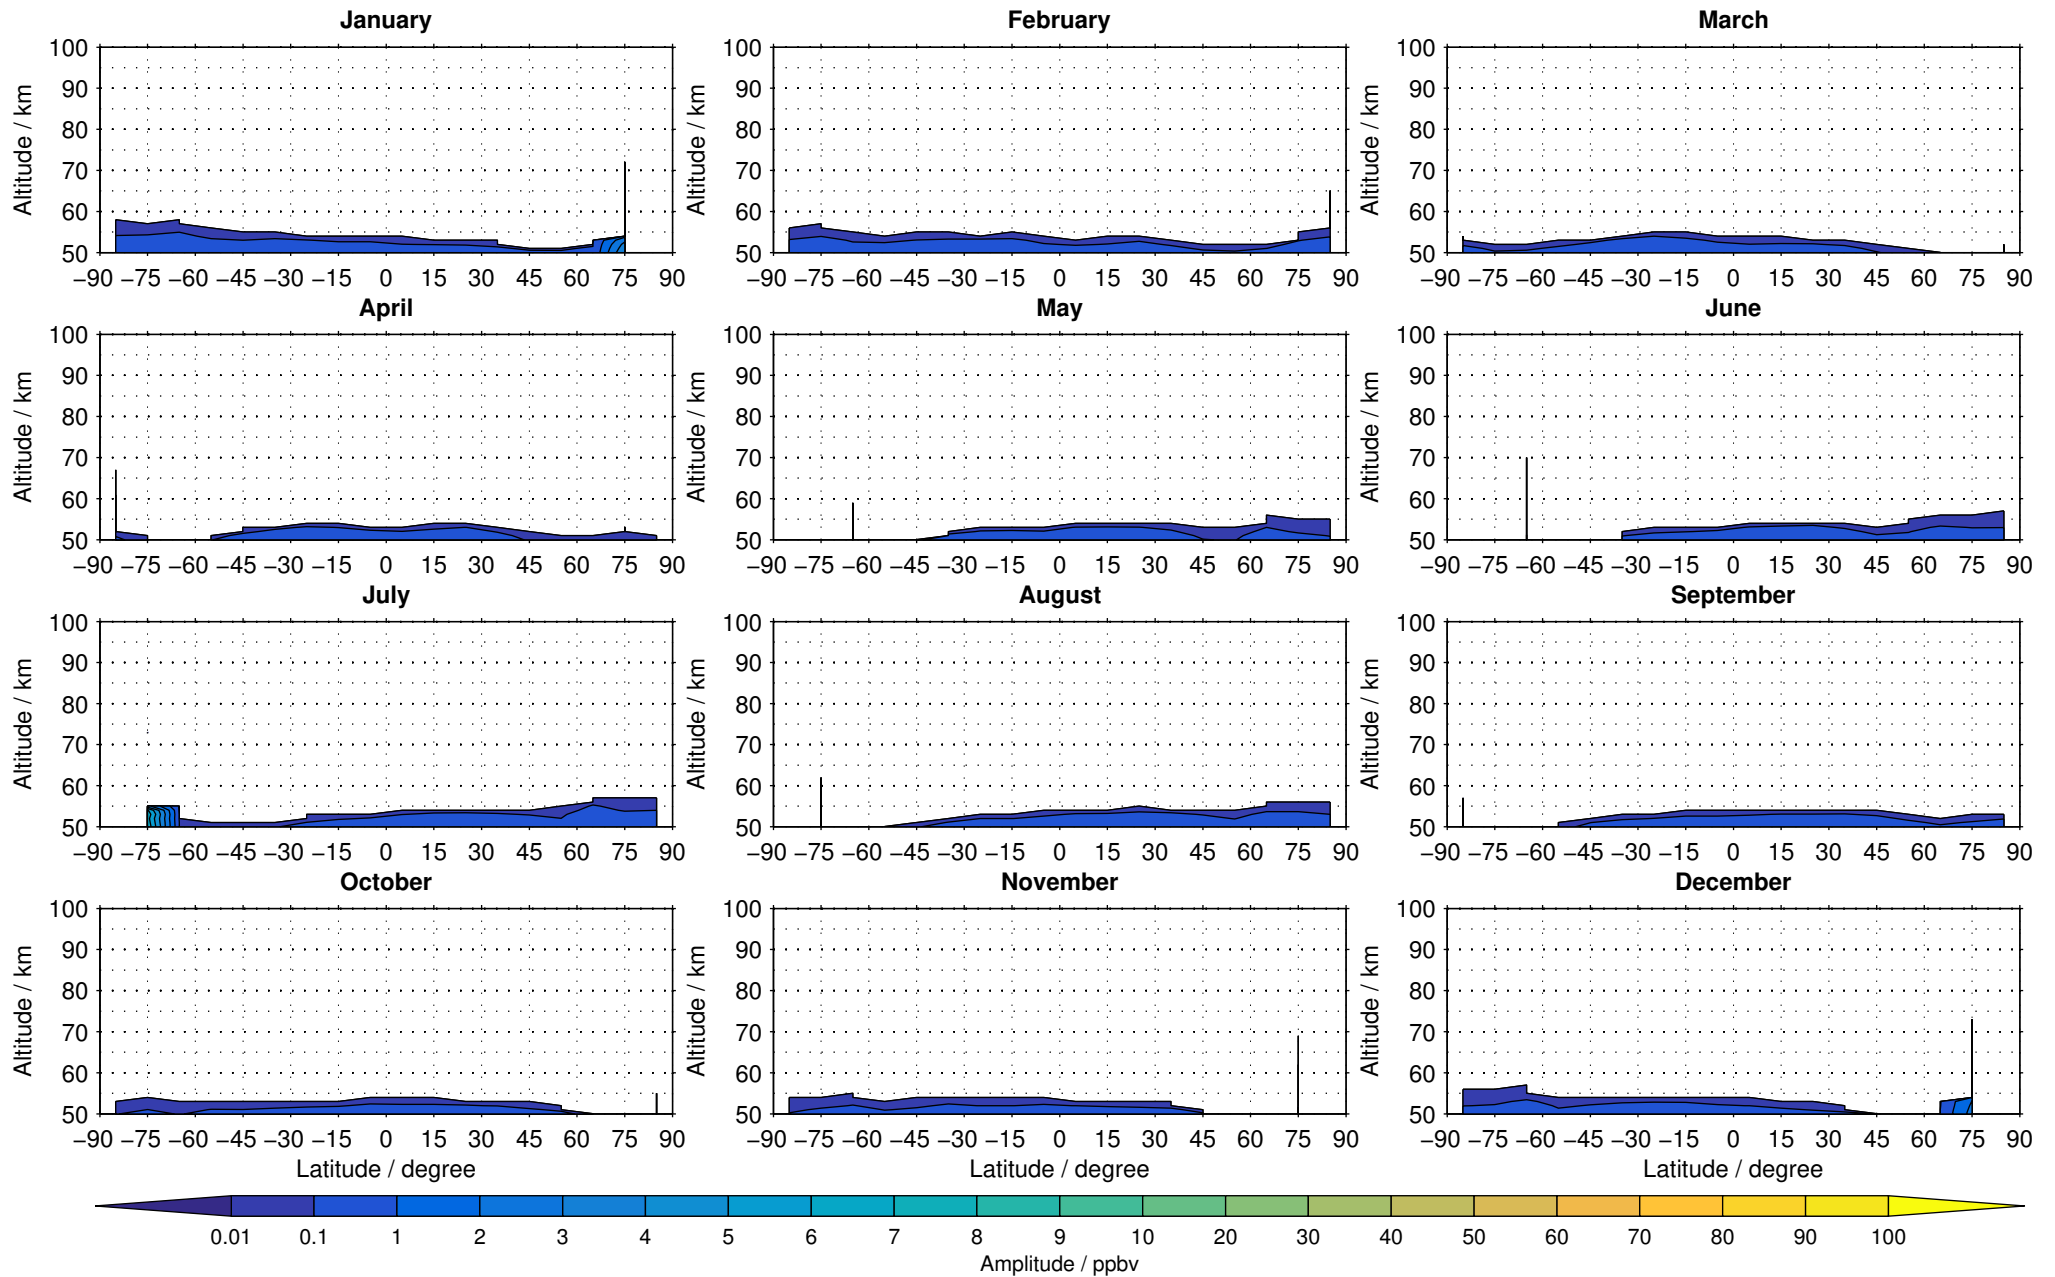

Envisat/MIPAS (IMKIAA) V5R v521 MA daytime nitrogen dioxide distribution for 2005

Creation Time:
11-04-2017
21:21:30 LT

Envisat/MIPAS (IMKIAA) V5R v521 MA daytime nitrogen dioxide distribution for 2006

Creation Time:
11-04-2017
21:21:31 LT

Envisat/MIPAS (IMKIAA) V5R v521 MA daytime nitrogen dioxide distribution for 2007

Creation Time:
11-04-2017
21:21:31 LT

Envisat/MIPAS (IMKIAA) V5R v521 MA daytime nitrogen dioxide distribution for 2008

Creation Time:
11-04-2017
21:21:32 LT

Envisat/MIPAS (IMKIAA) V5R v521 MA daytime nitrogen dioxide distribution for 2009

Creation Time:
11-04-2017
21:21:33 LT

Envisat/MIPAS (IMKIAA) V5R v521 MA daytime nitrogen dioxide distribution for 2010

Creation Time:
11-04-2017
21:21:34 LT