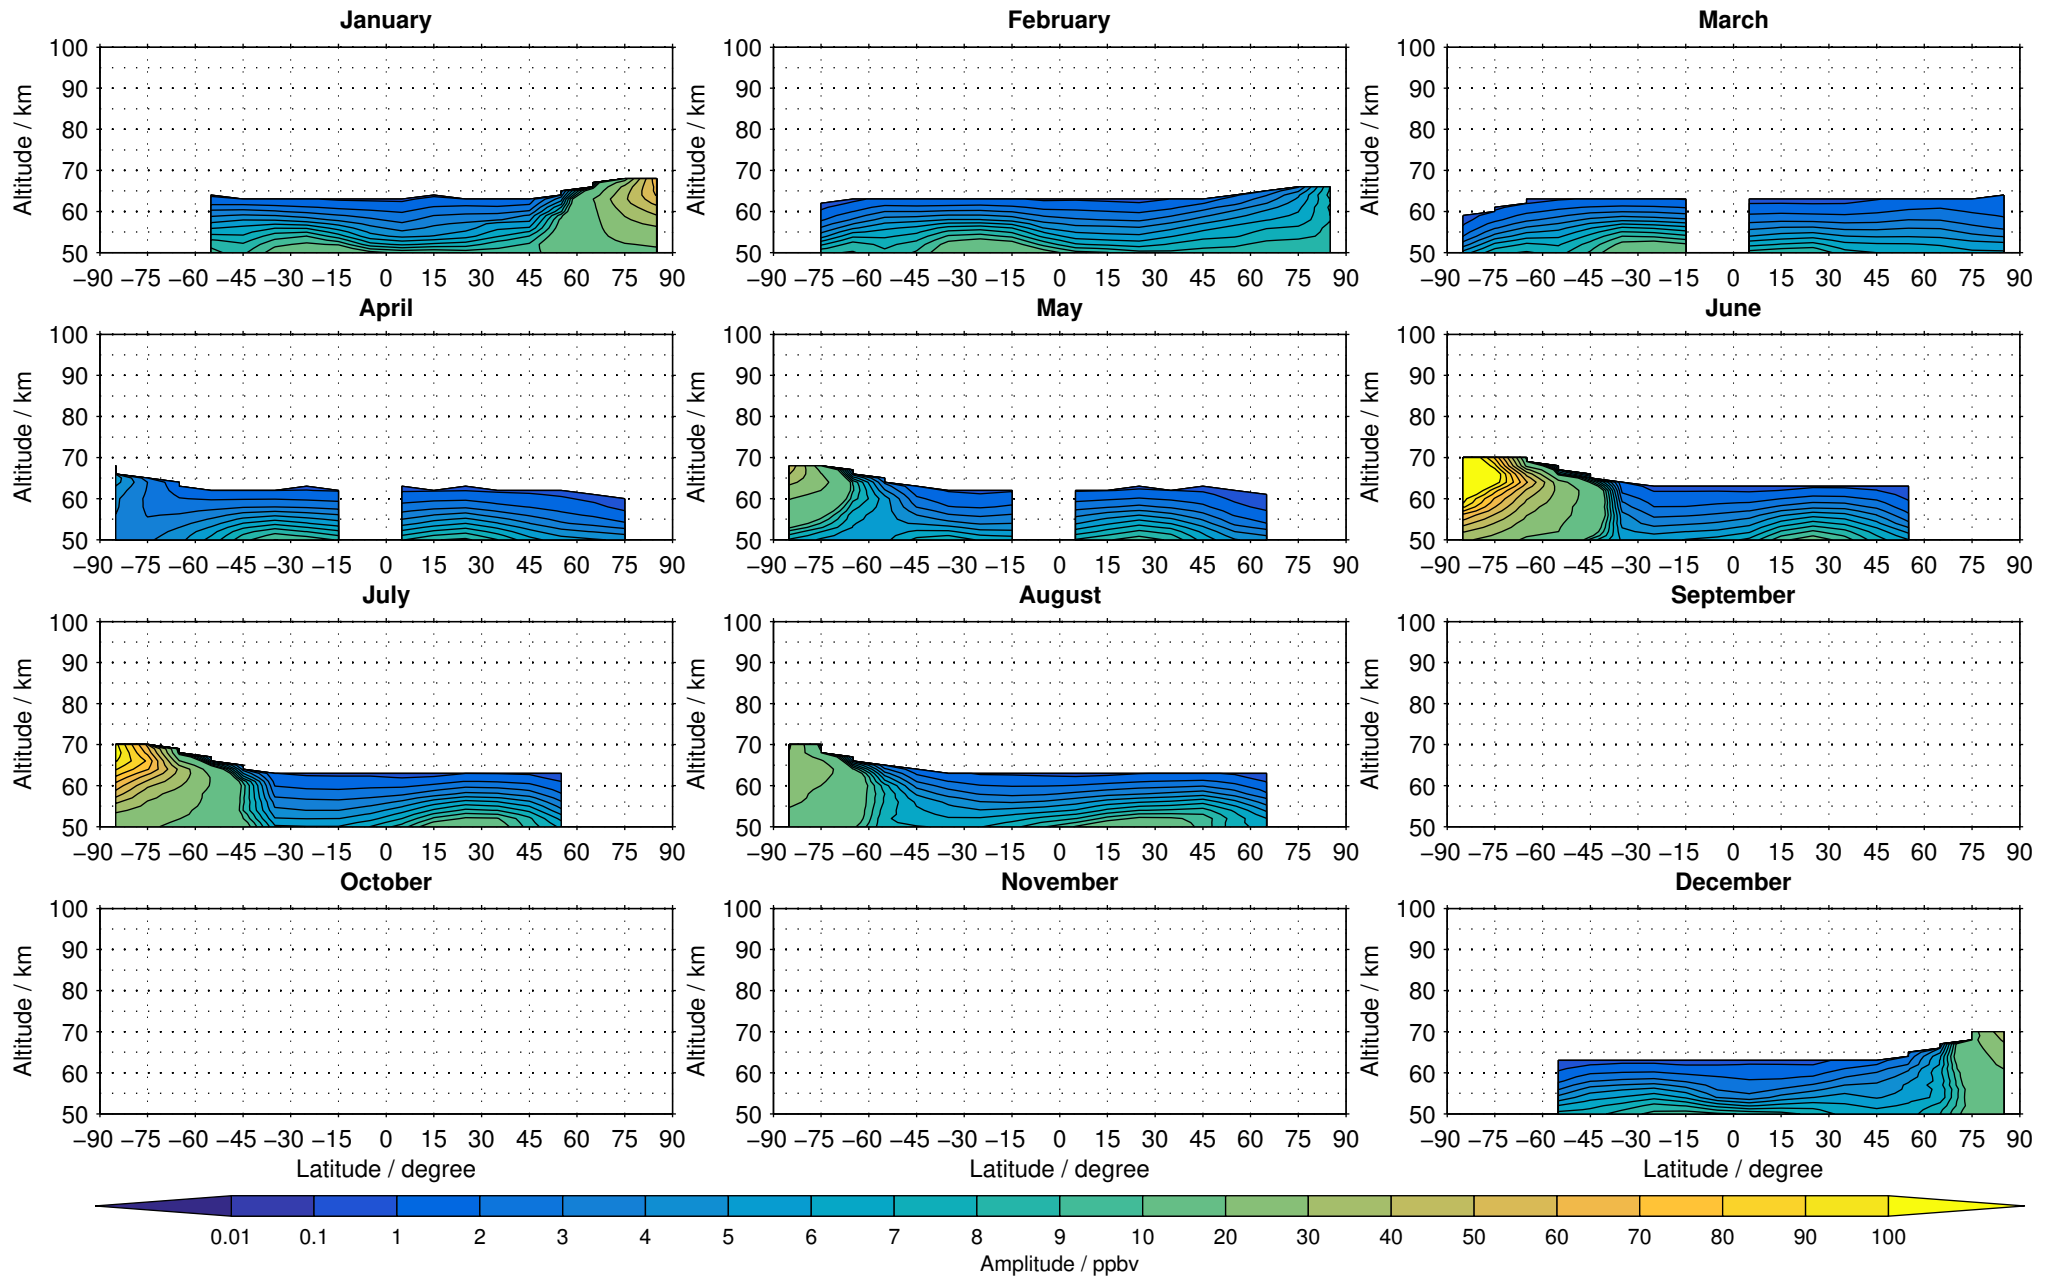

# Envisat/MIPAS (IMKIAA) V5R v220/221 NOM nighttime nitrogen dioxide distribution for 2005

Creation Time:  
11-04-2017  
21:20:45 LT

# Envisat/MIPAS (IMKIAA) V5R v220/221 NOM nighttime nitrogen dioxide distribution for 2006

Creation Time:  
11-04-2017  
21:20:46 LT