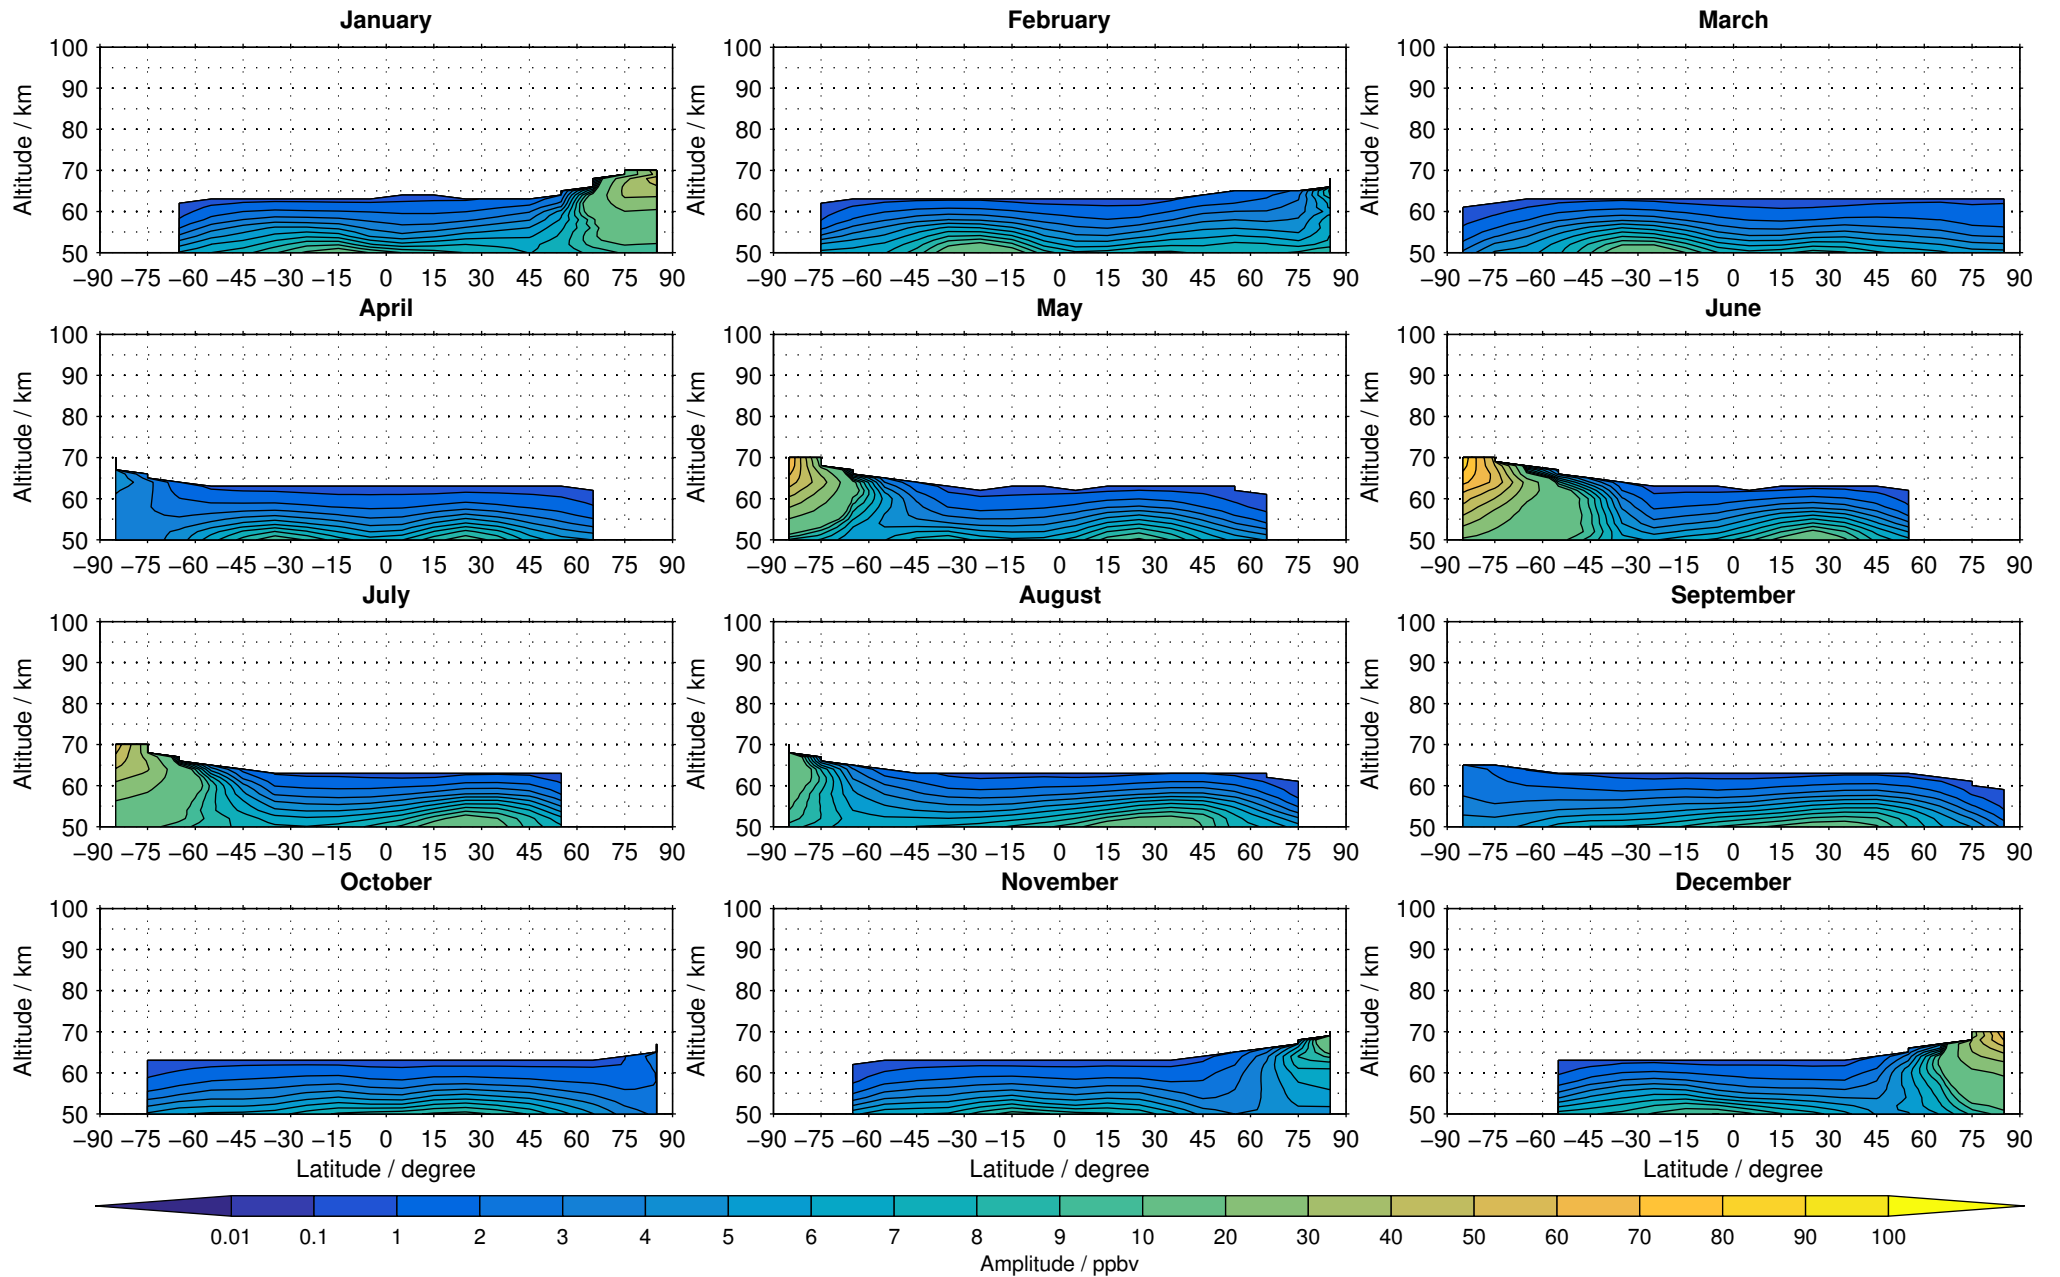

Envisat/MIPAS (IMKIAA) V5R v220/221 NOM nighttime nitrogen dioxide distribution for 2007

Creation Time:
11-04-2017
21:20:47 LT