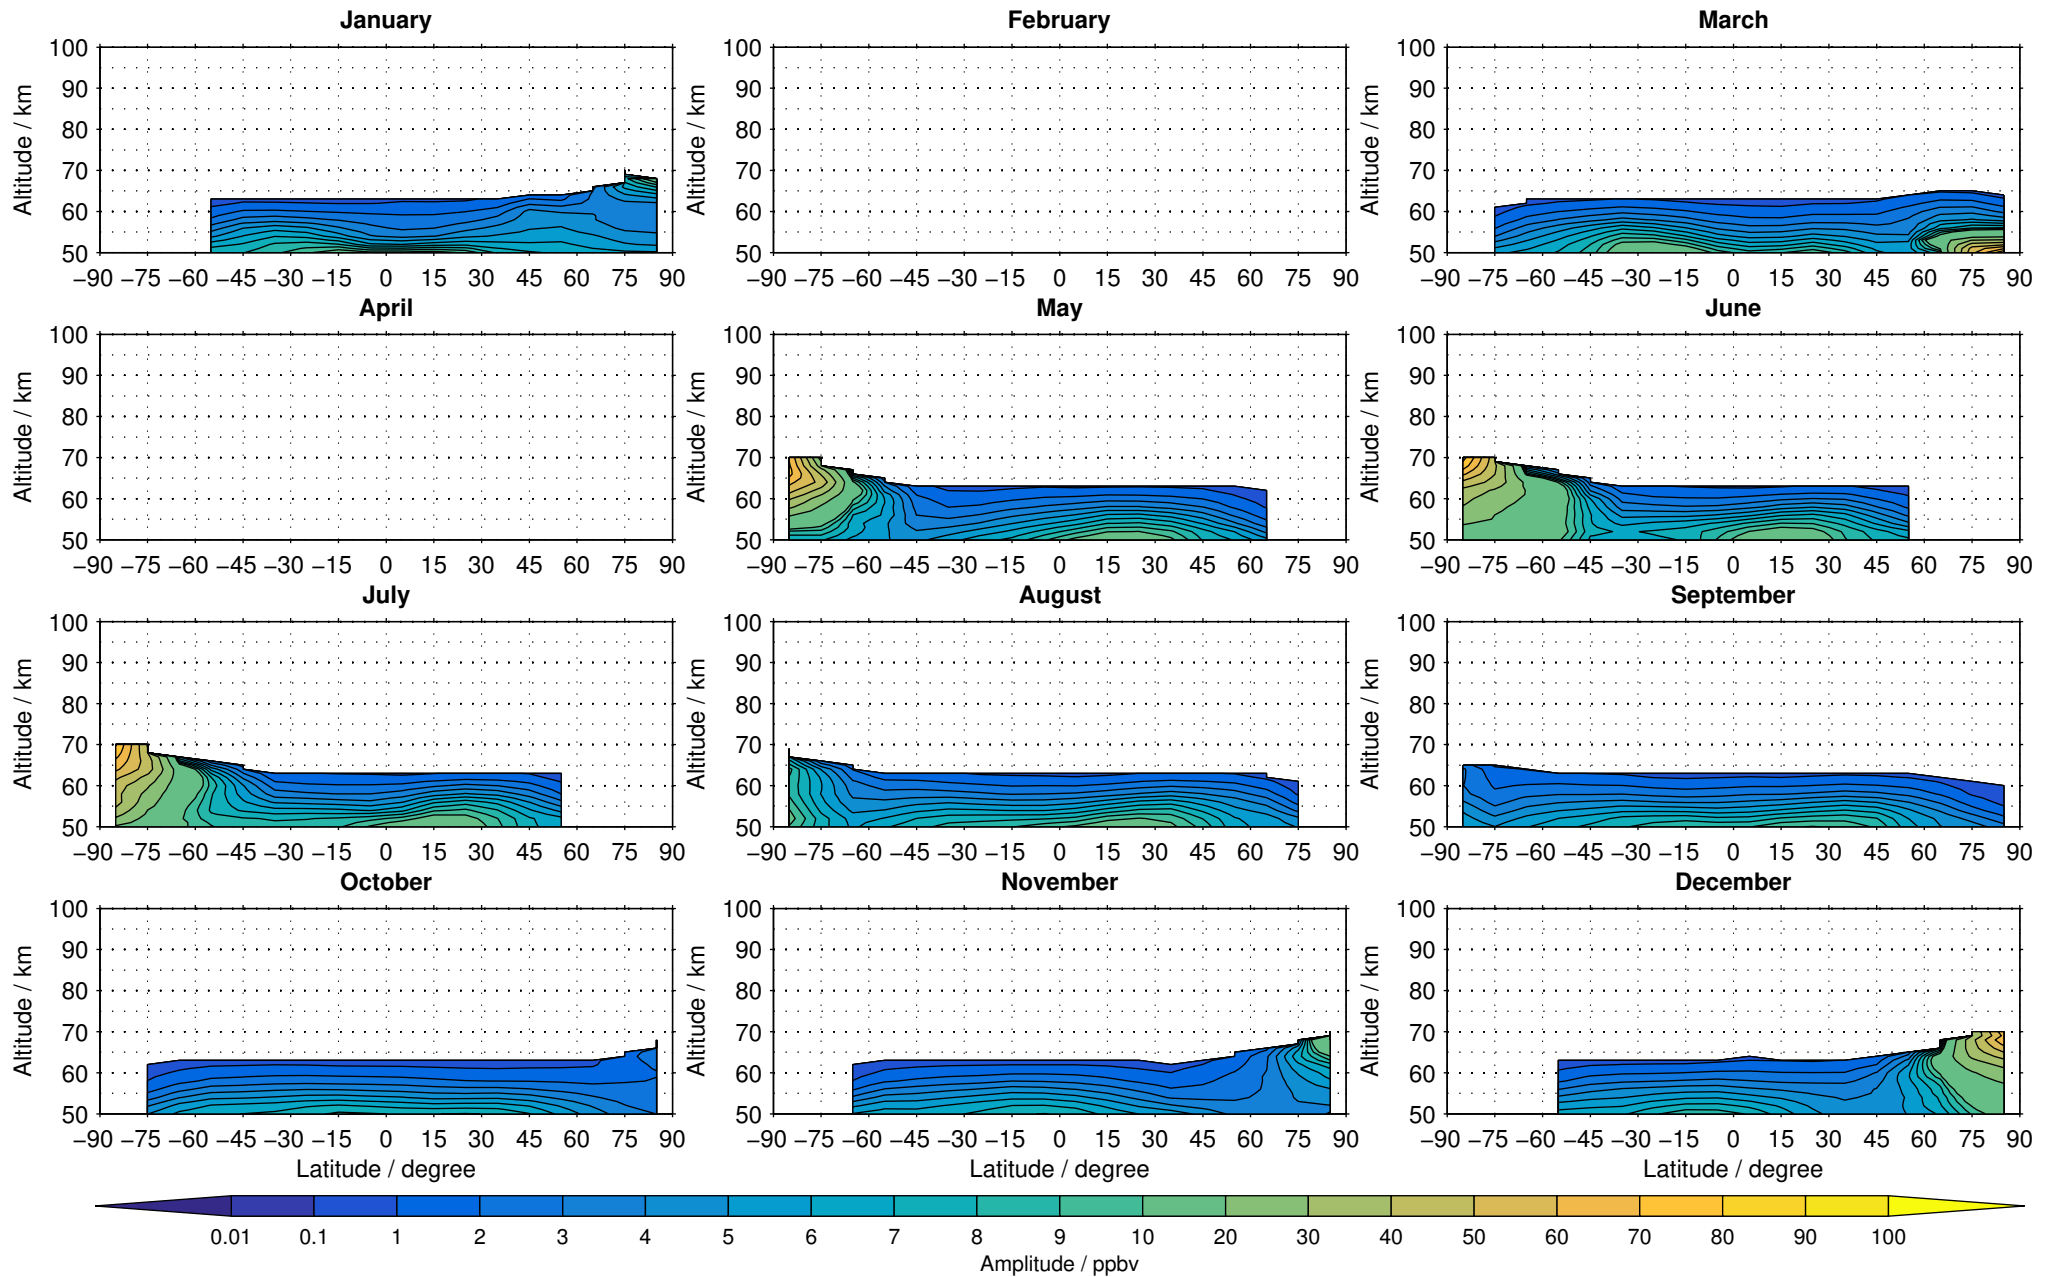

# Envisat/MIPAS (IMKIAA) V5R v220/221 NOM nighttime nitrogen dioxide distribution for 2005

Creation Time:  
11-04-2017  
21:20:45 LT

# Envisat/MIPAS (IMKIAA) V5R v220/221 NOM nighttime nitrogen dioxide distribution for 2006

Creation Time:  
11-04-2017  
21:20:46 LT