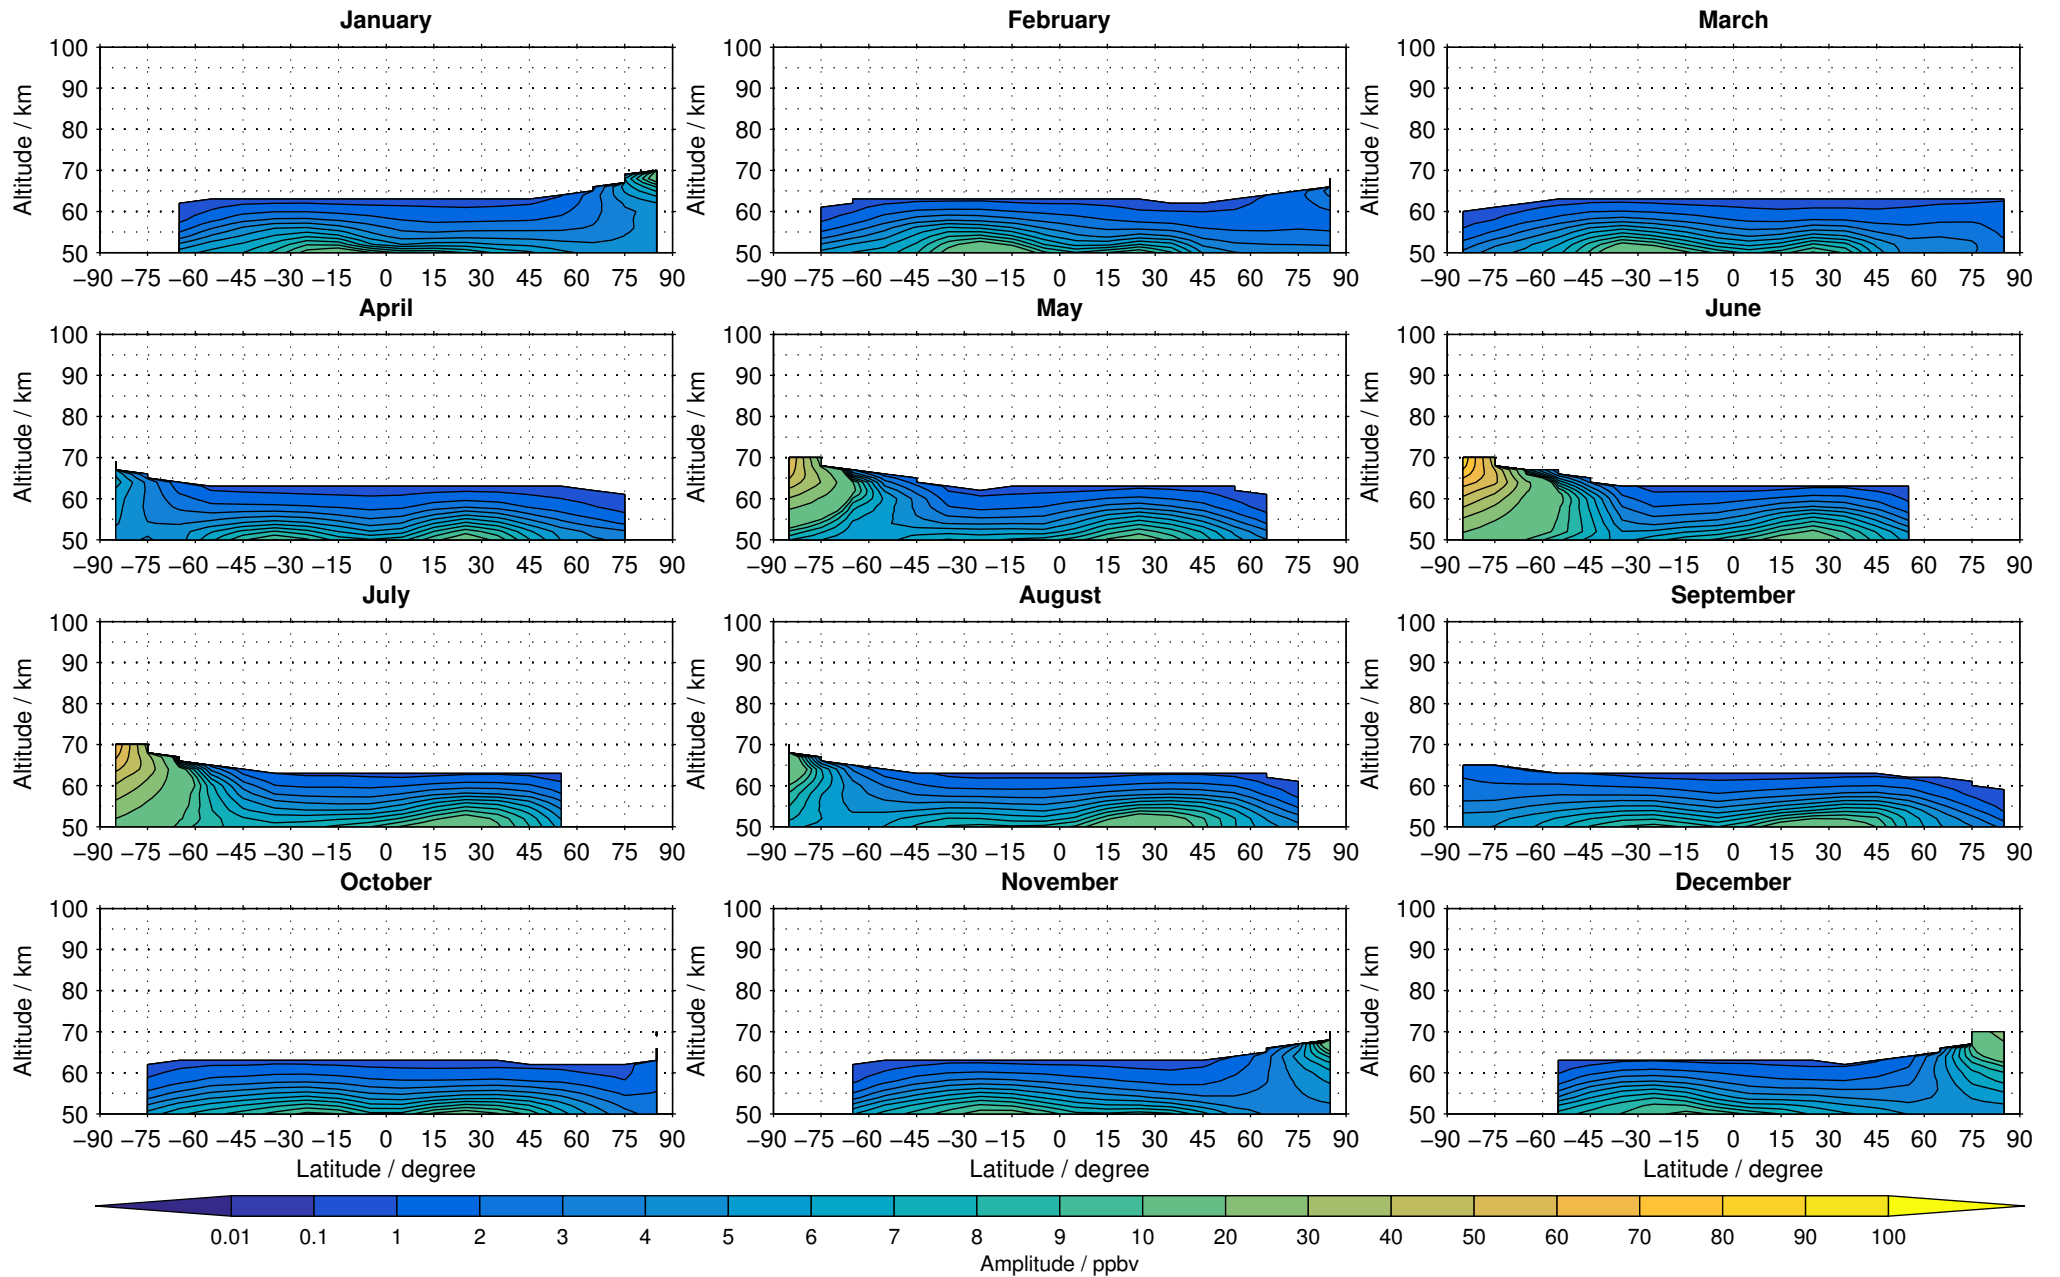

Envisat/MIPAS (IMKIAA) V5R v220/221 NOM nighttime nitrogen dioxide distribution for 2010

Creation Time:
11-04-2017
21:20:50 LT