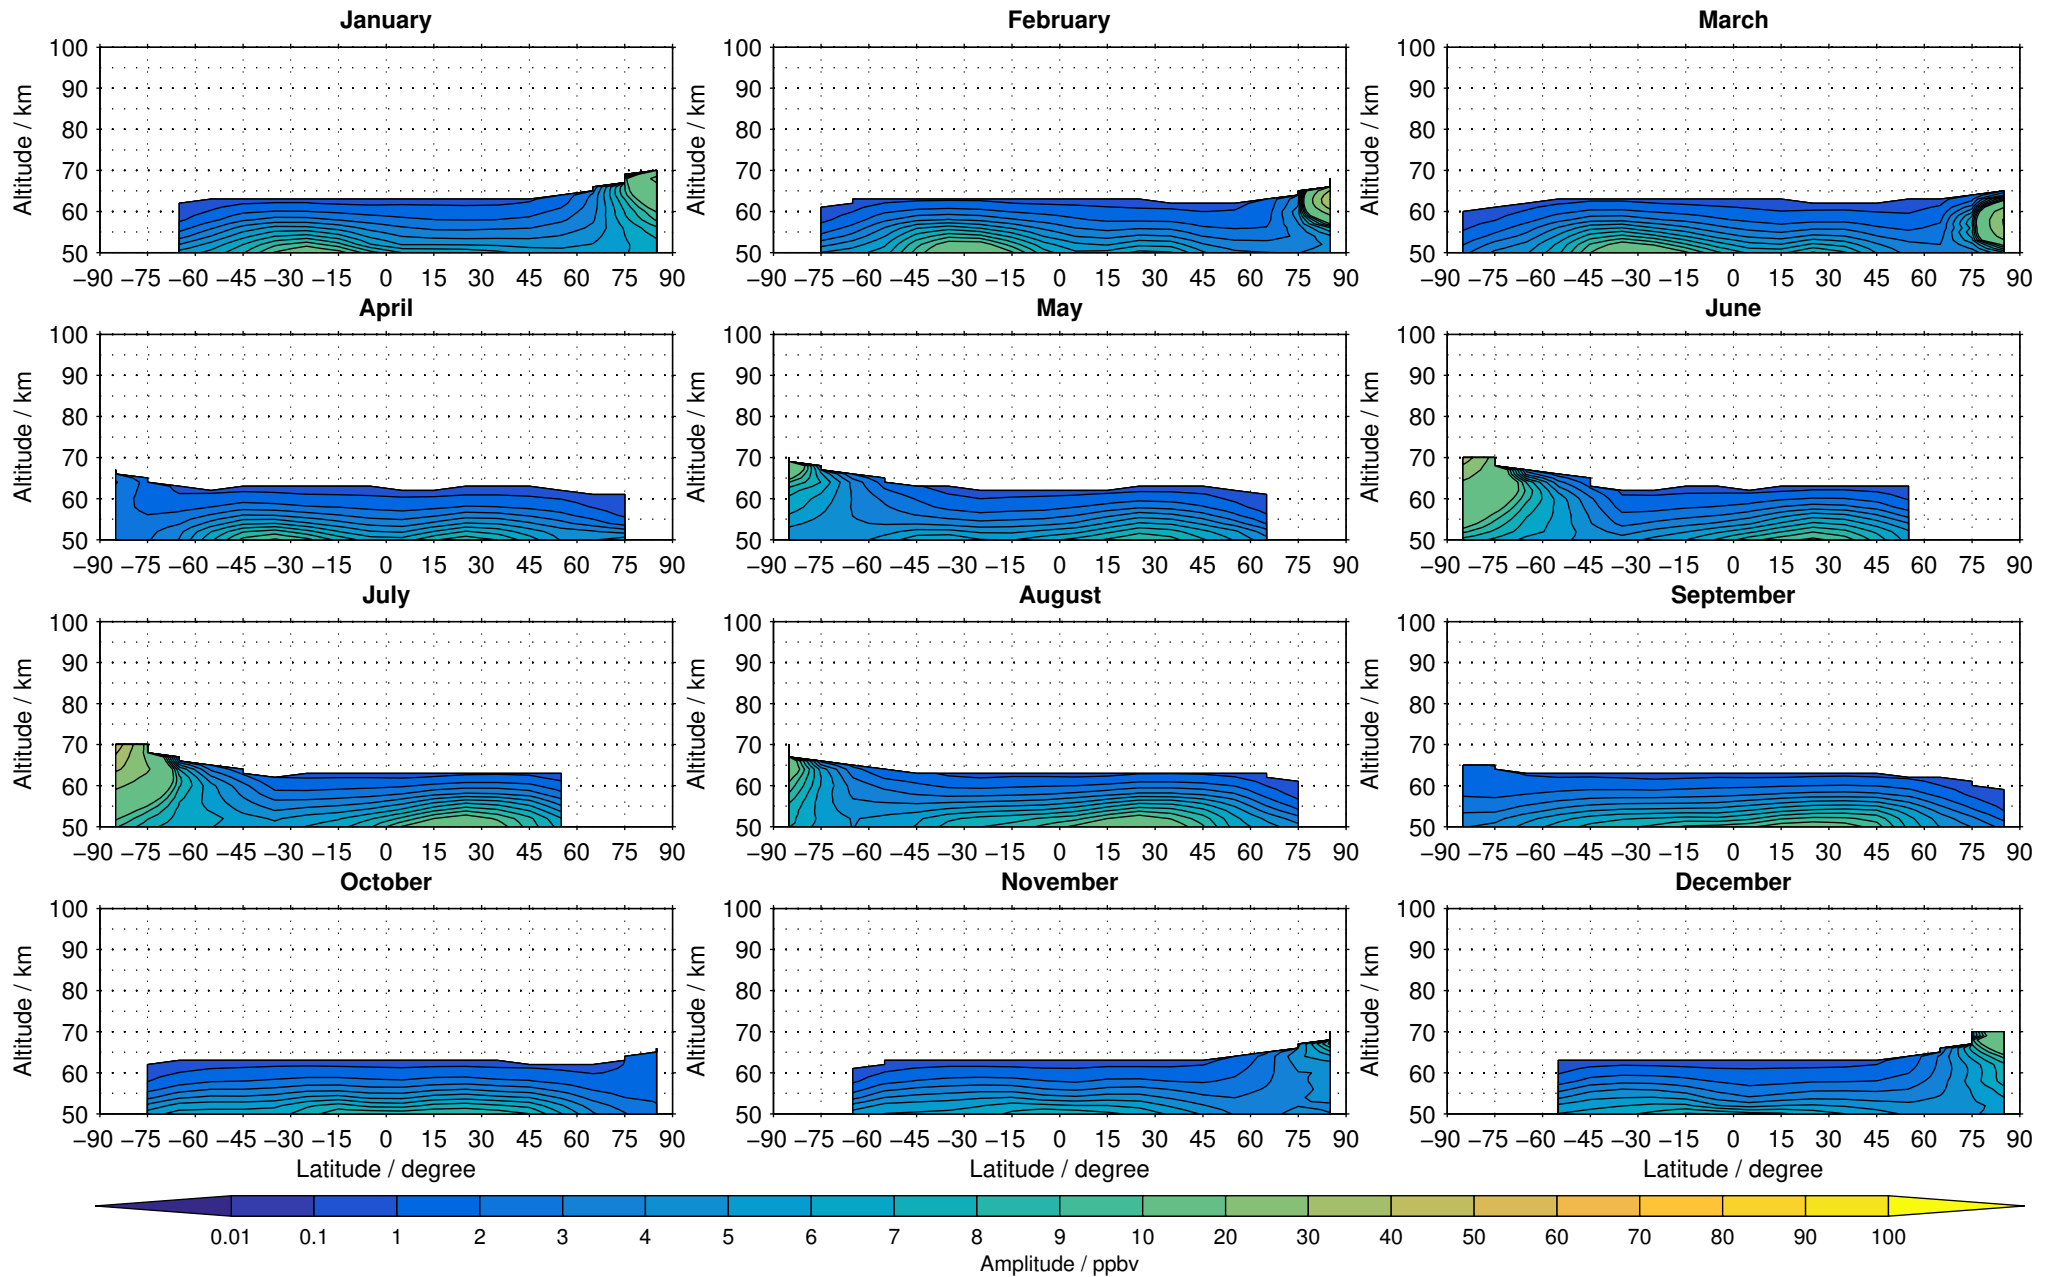

Envisat/MIPAS (IMKIAA) V5R v220/221 NOM nighttime nitrogen dioxide distribution for 2009

Creation Time:
11-04-2017
21:20:49 LT