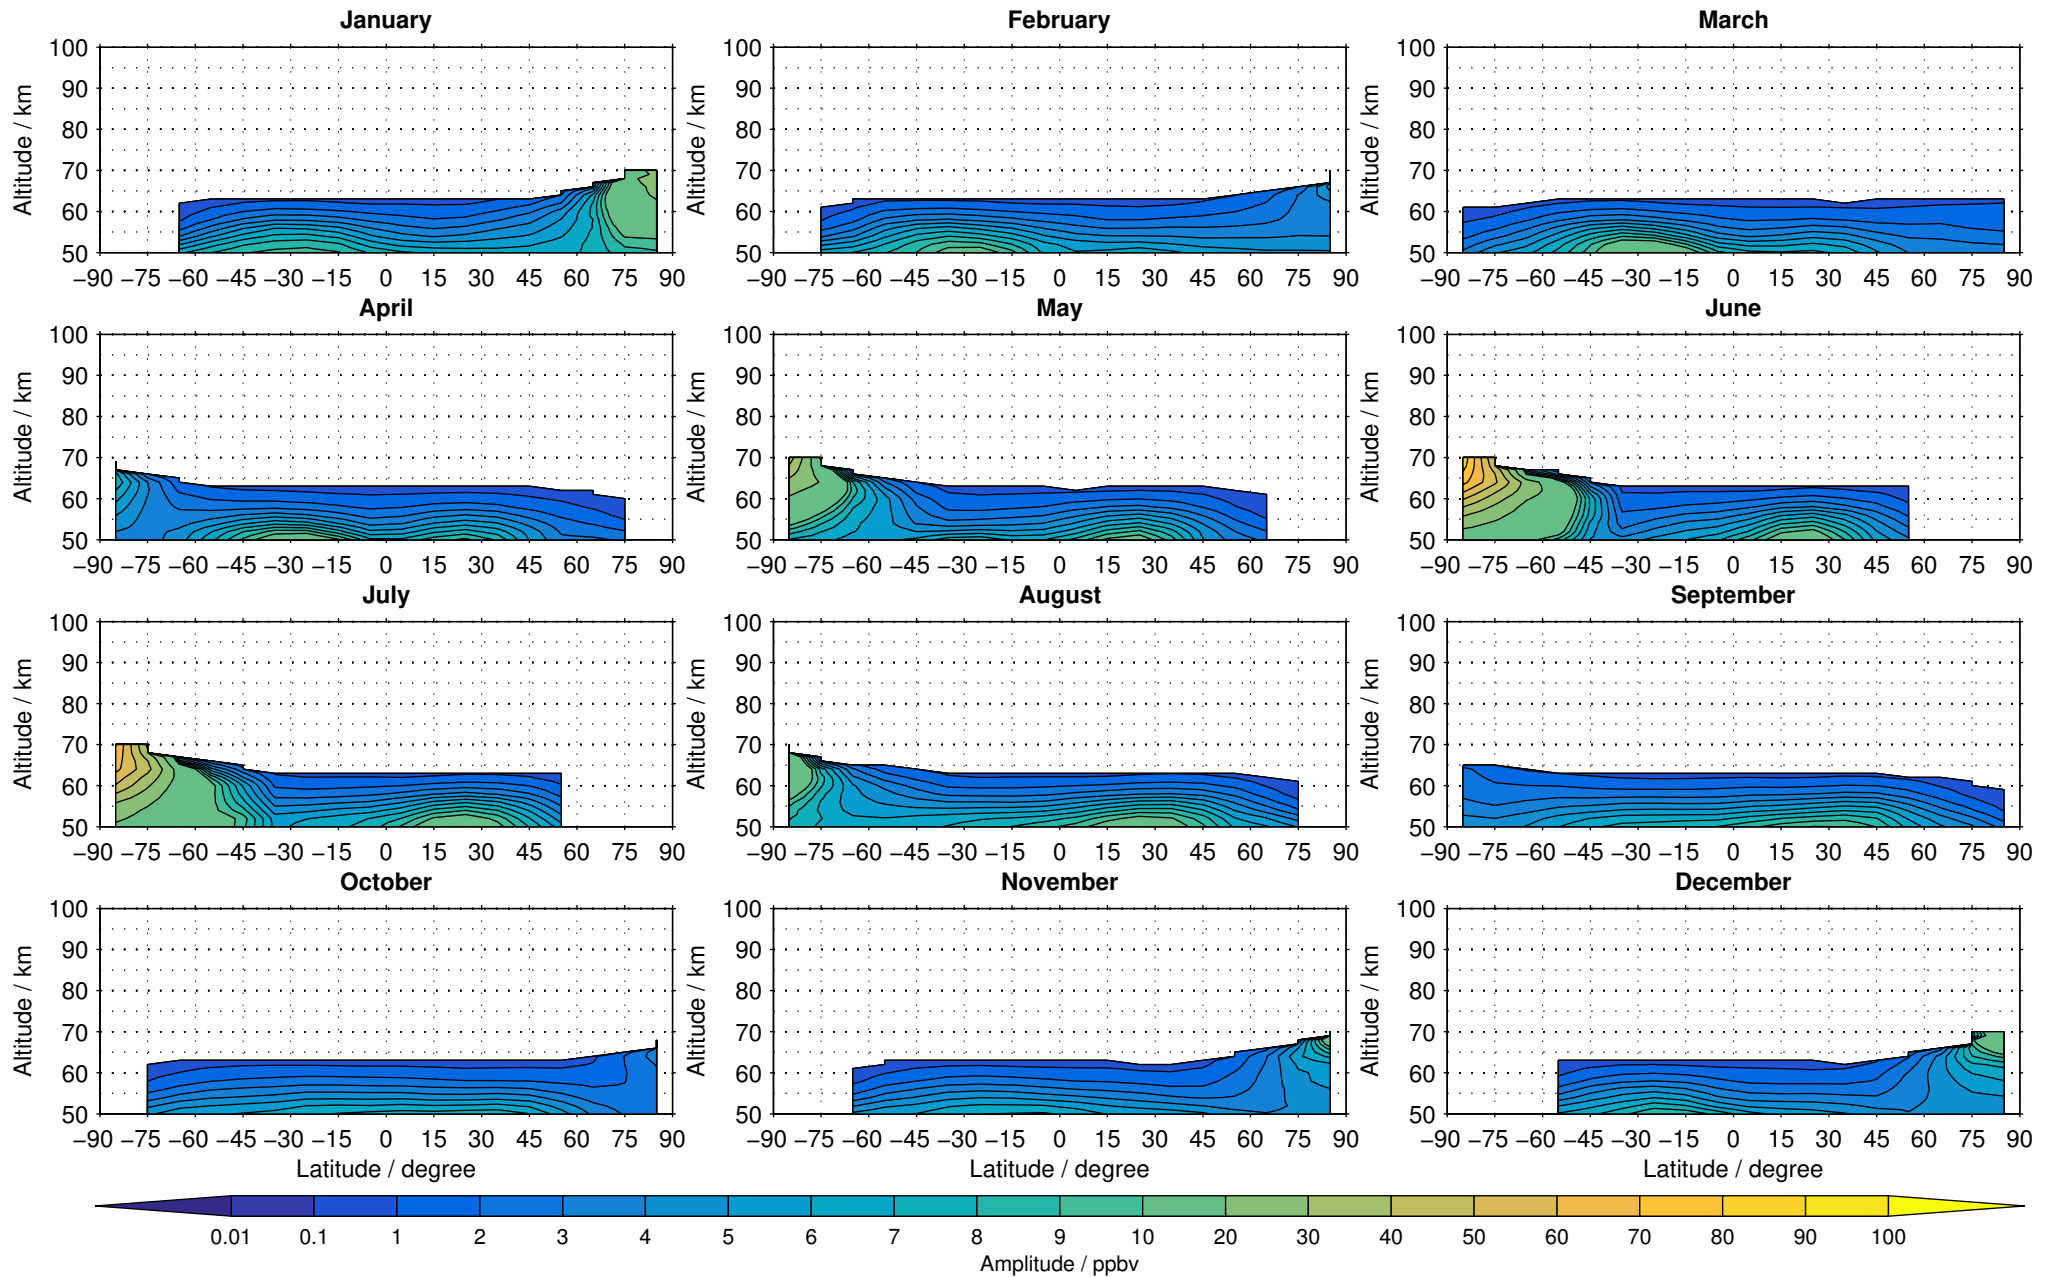

Envisat/MIPAS (IMKIAA) V5R v220/221 NOM nighttime nitrogen dioxide distribution for 2008

Creation Time:
11-04-2017
21:20:48 LT