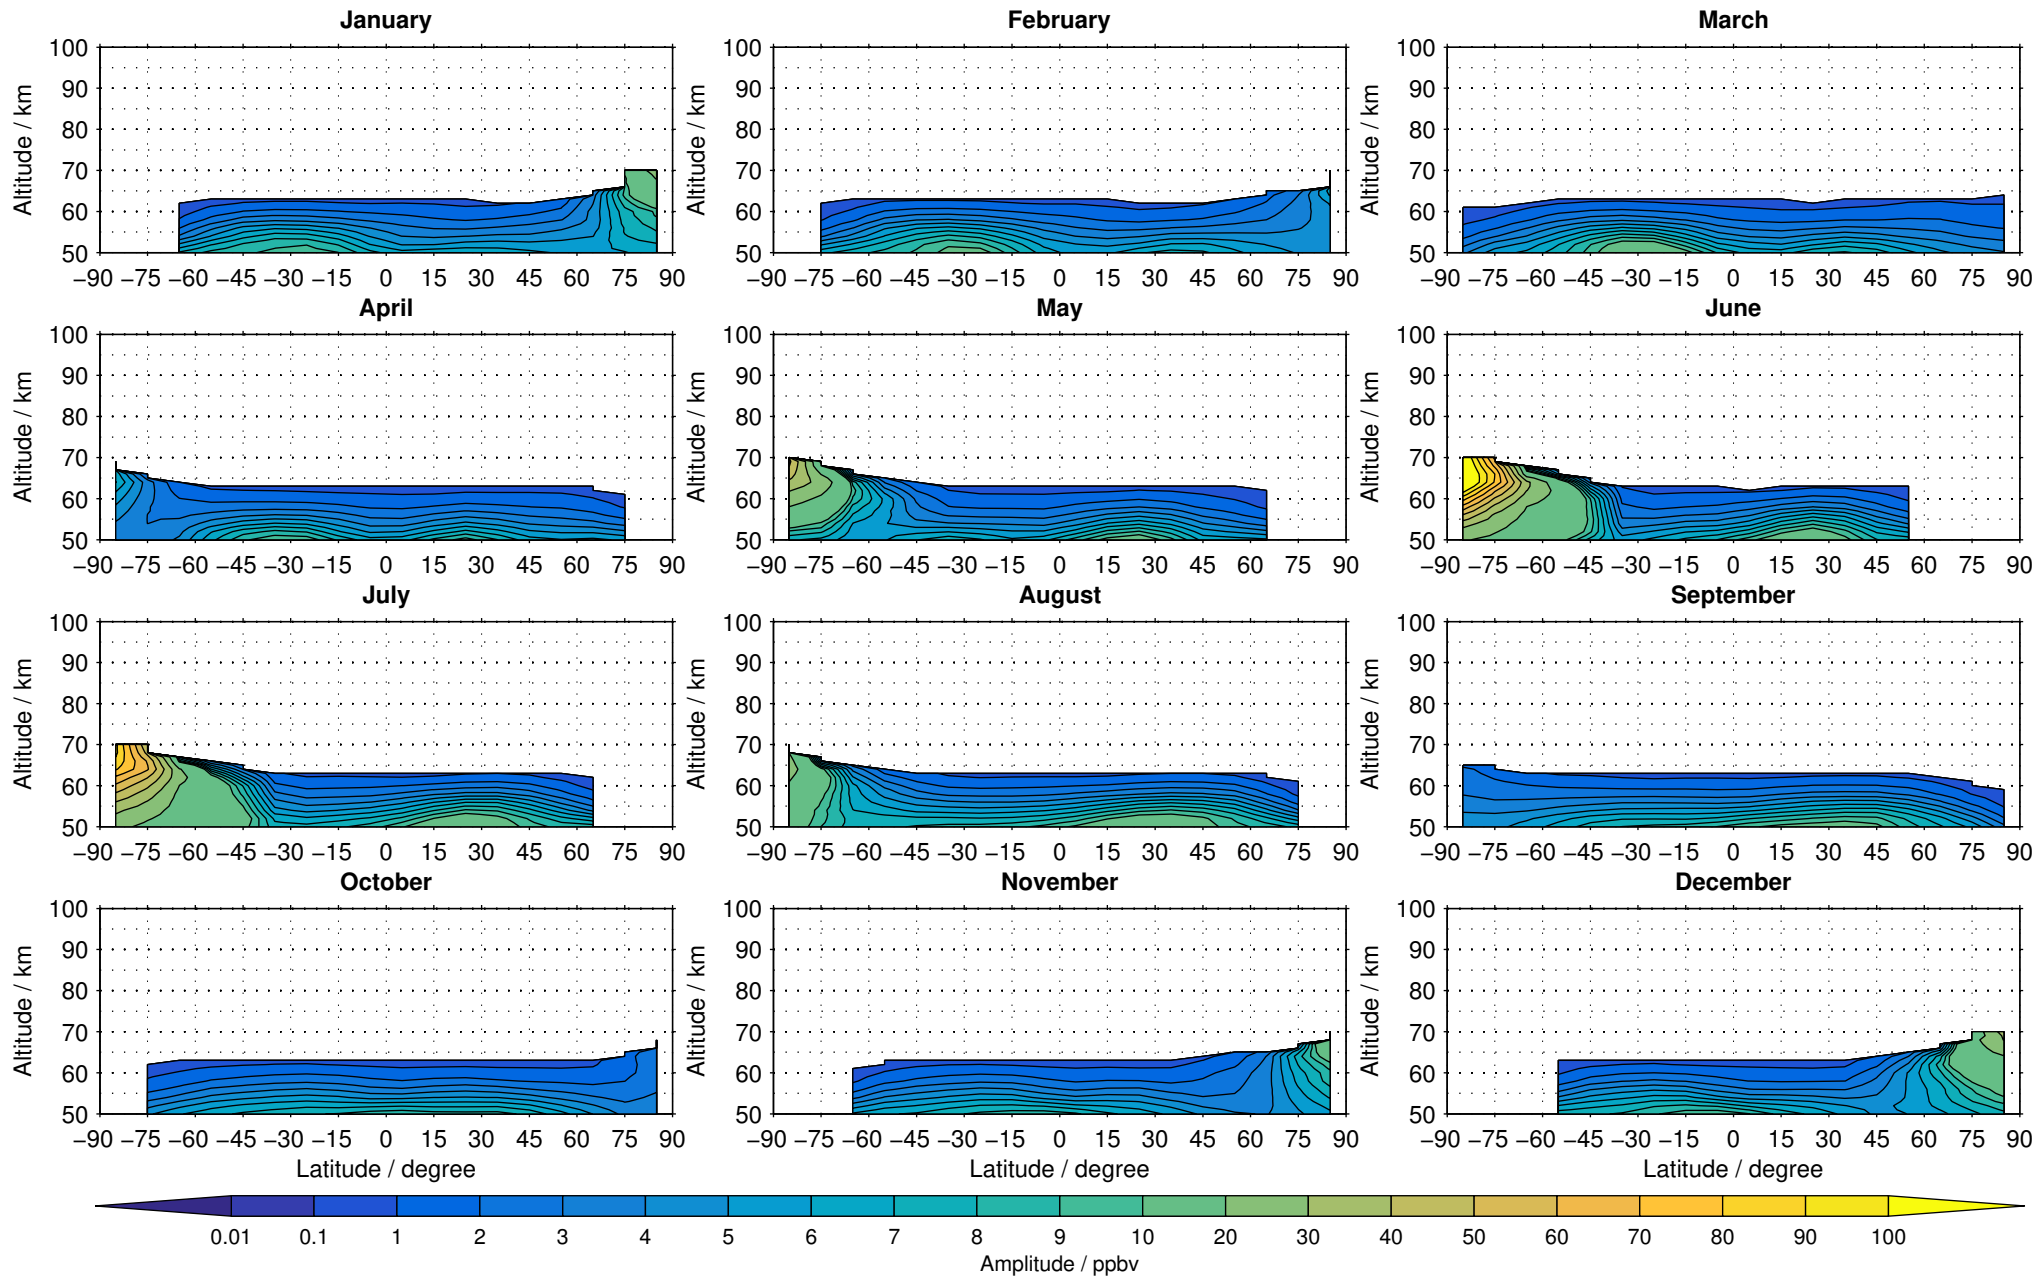

Envisat/MIPAS (IMKIAA) V5R v220/221 NOM nighttime nitrogen dioxide distribution for 2011

Creation Time:
11-04-2017
21:20:51 LT