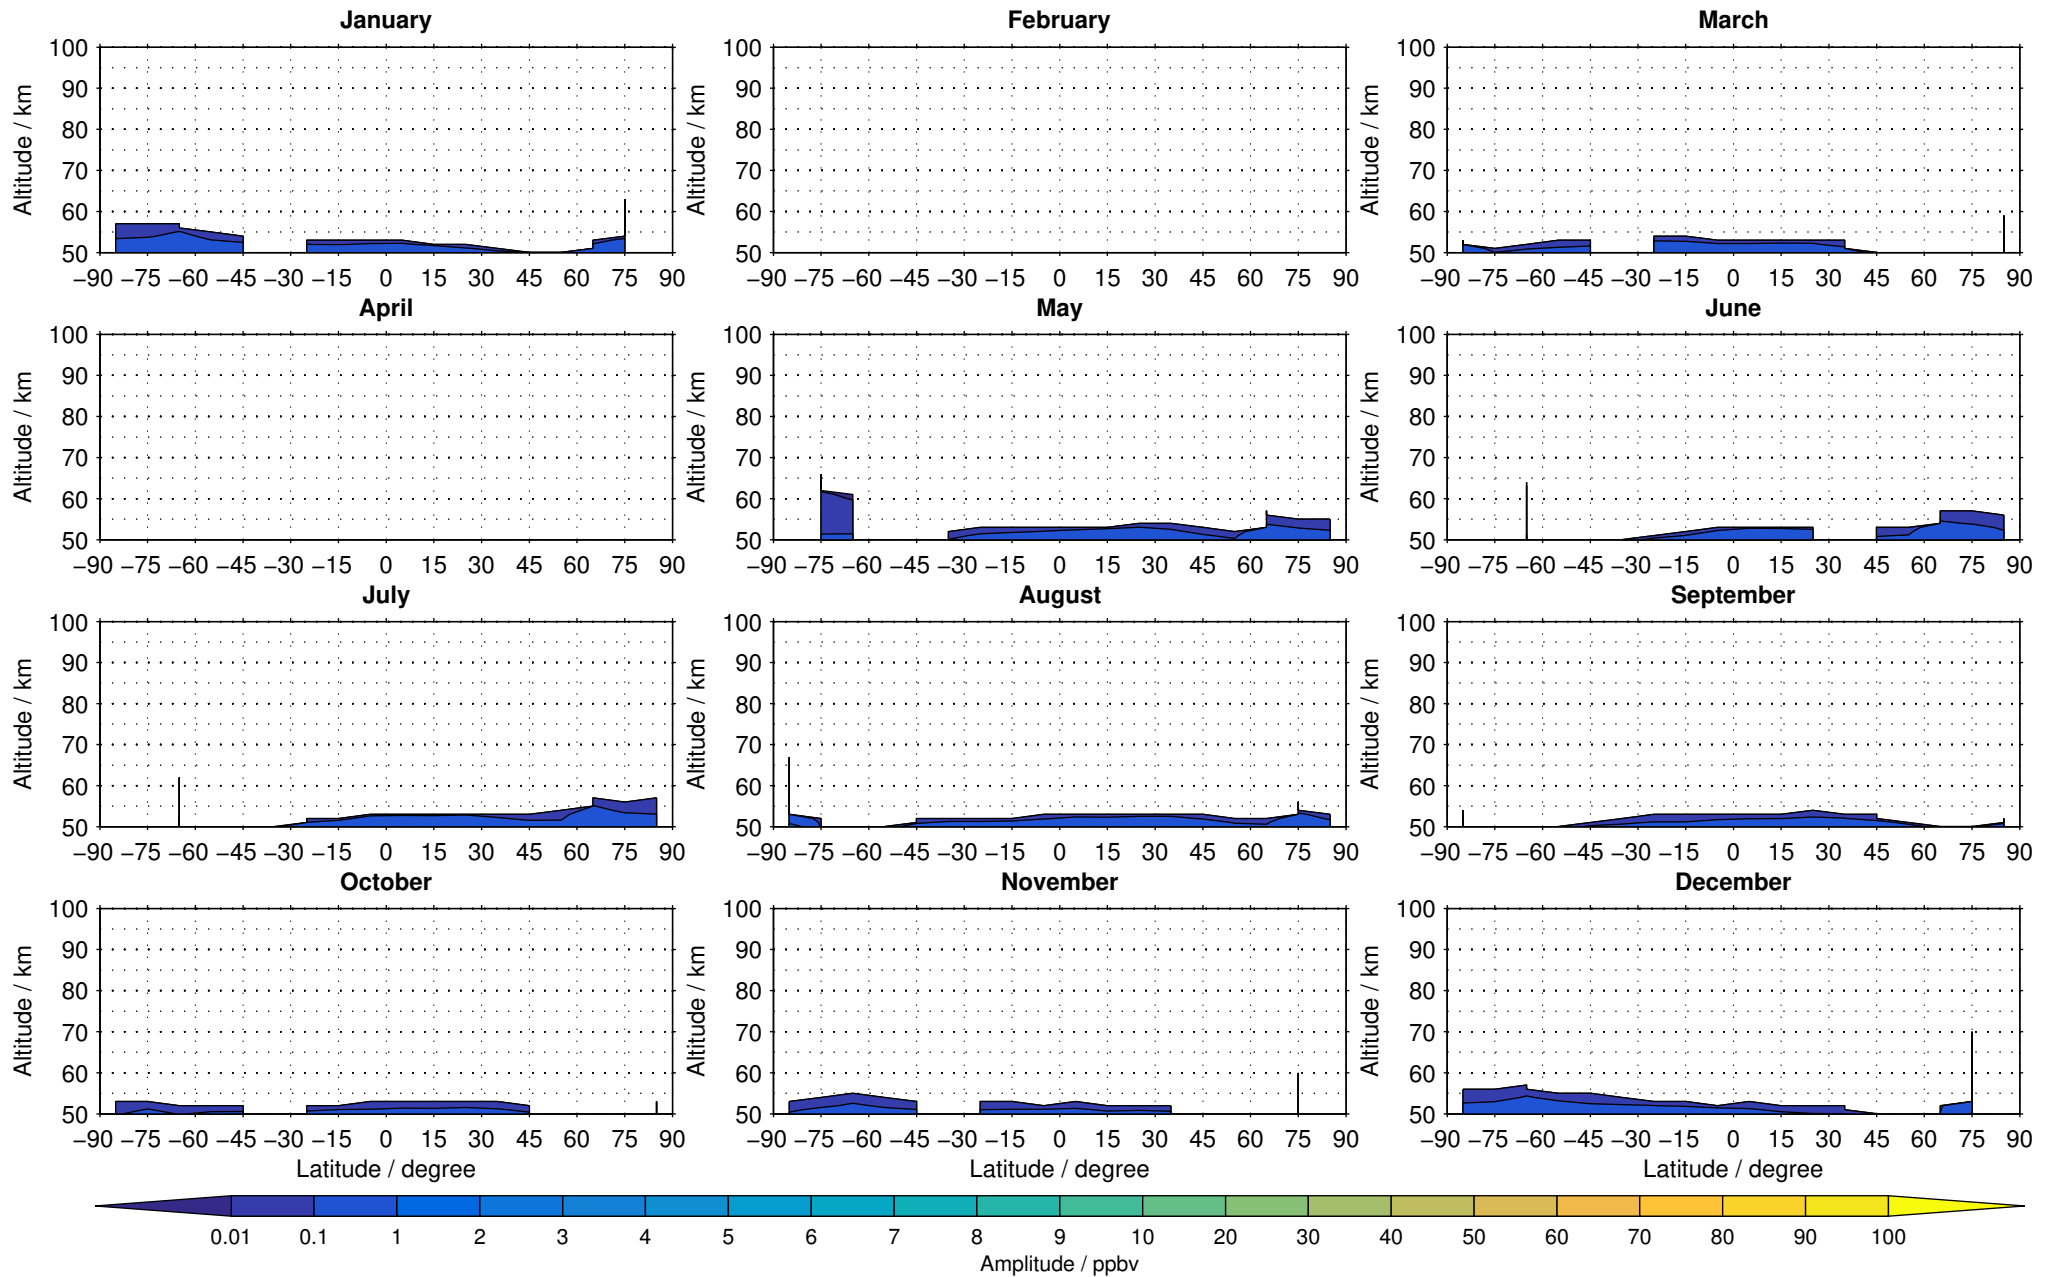

# Envisat/MIPAS (IMKIAA) V5R v220/221 NOM daytime nitrogen dioxide distribution for 2005

Creation Time:  
11-04-2017  
21:20:21 LT

# Envisat/MIPAS (IMKIAA) V5R v220/221 NOM daytime nitrogen dioxide distribution for 2006

Creation Time:  
11-04-2017  
21:20:22 LT

# Envisat/MIPAS (IMKIAA) V5R v220/221 NOM daytime nitrogen dioxide distribution for 2007

Creation Time:  
11-04-2017  
21:20:23 LT