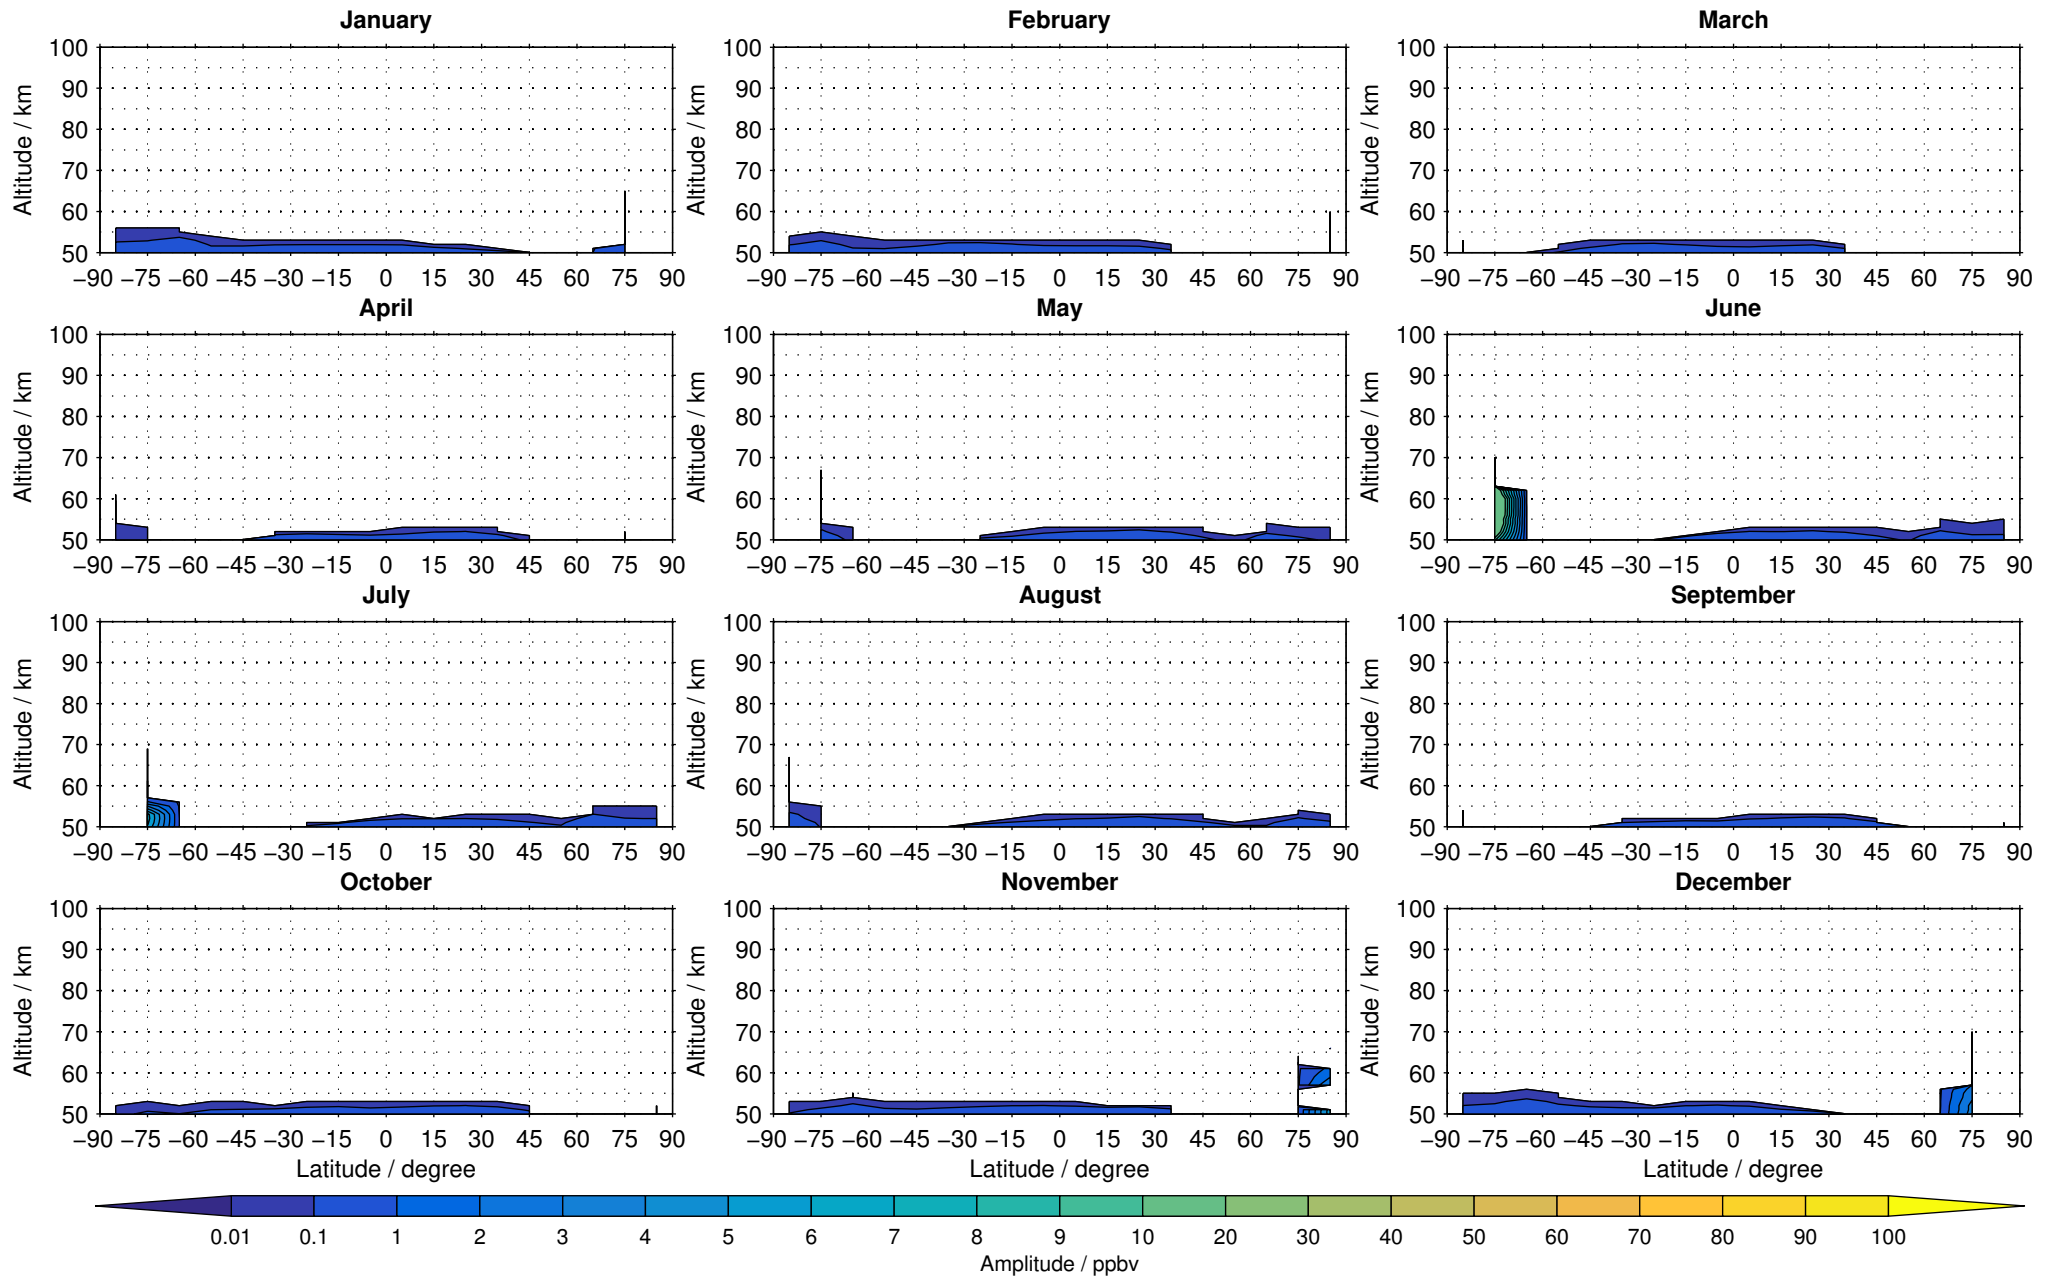

Envisat/MIPAS (IMKIAA) V5R v220/221 NOM daytime nitrogen dioxide distribution for 2010

Creation Time:
11-04-2017
21:20:25 LT