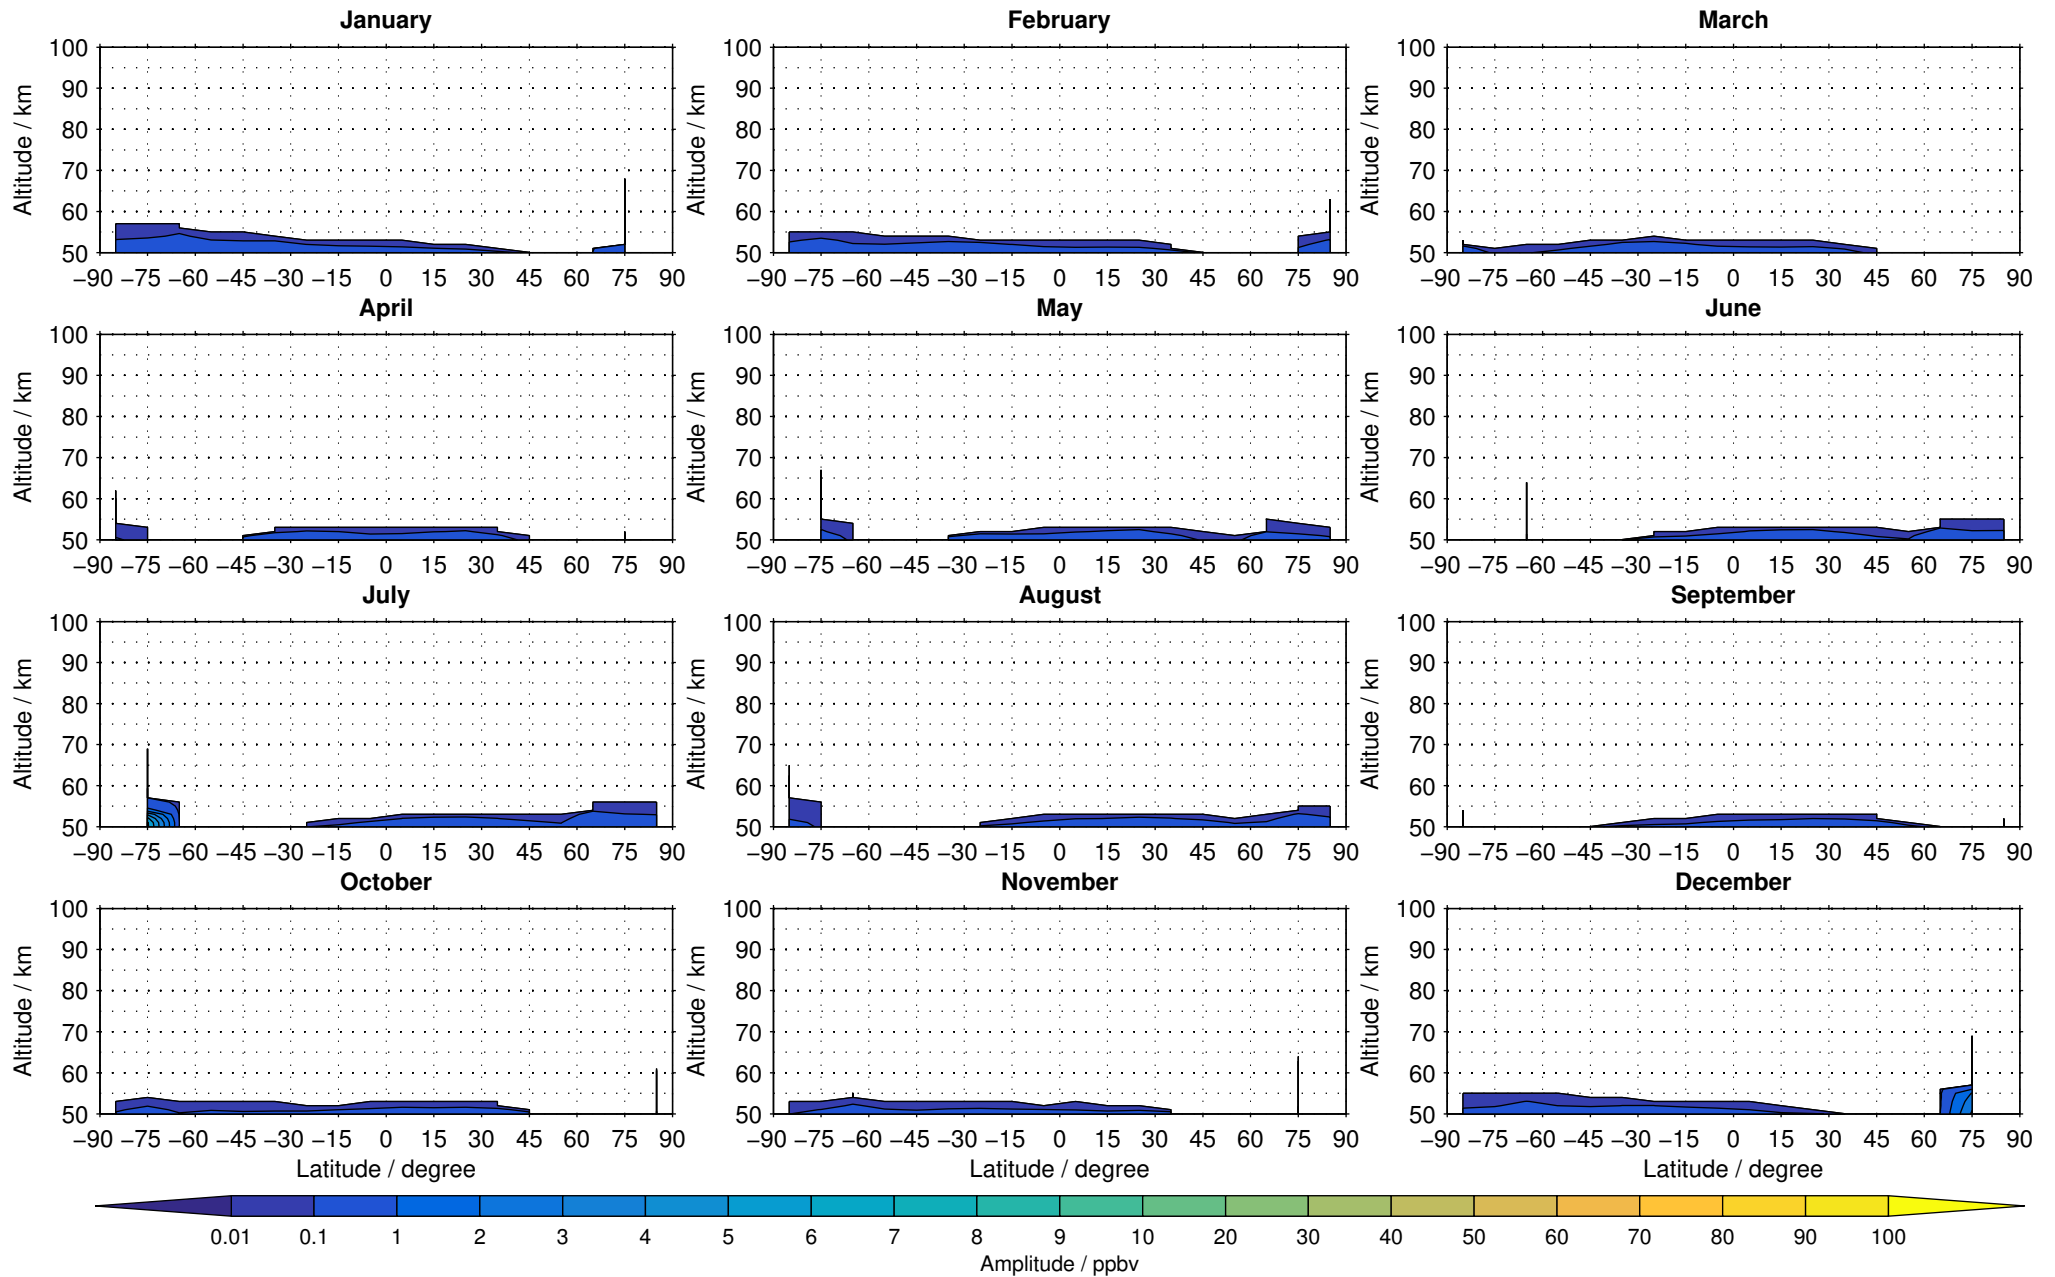

# Envisat/MIPAS (IMKIAA) V5R v220/221 NOM daytime nitrogen dioxide distribution for 2006

Creation Time:  
11-04-2017  
21:20:22 LT

# Envisat/MIPAS (IMKIAA) V5R v220/221 NOM daytime nitrogen dioxide distribution for 2007

Creation Time:  
11-04-2017  
21:20:23 LT

# Envisat/MIPAS (IMKIAA) V5R v220/221 NOM daytime nitrogen dioxide distribution for 2008

Creation Time:  
11-04-2017  
21:20:23 LT