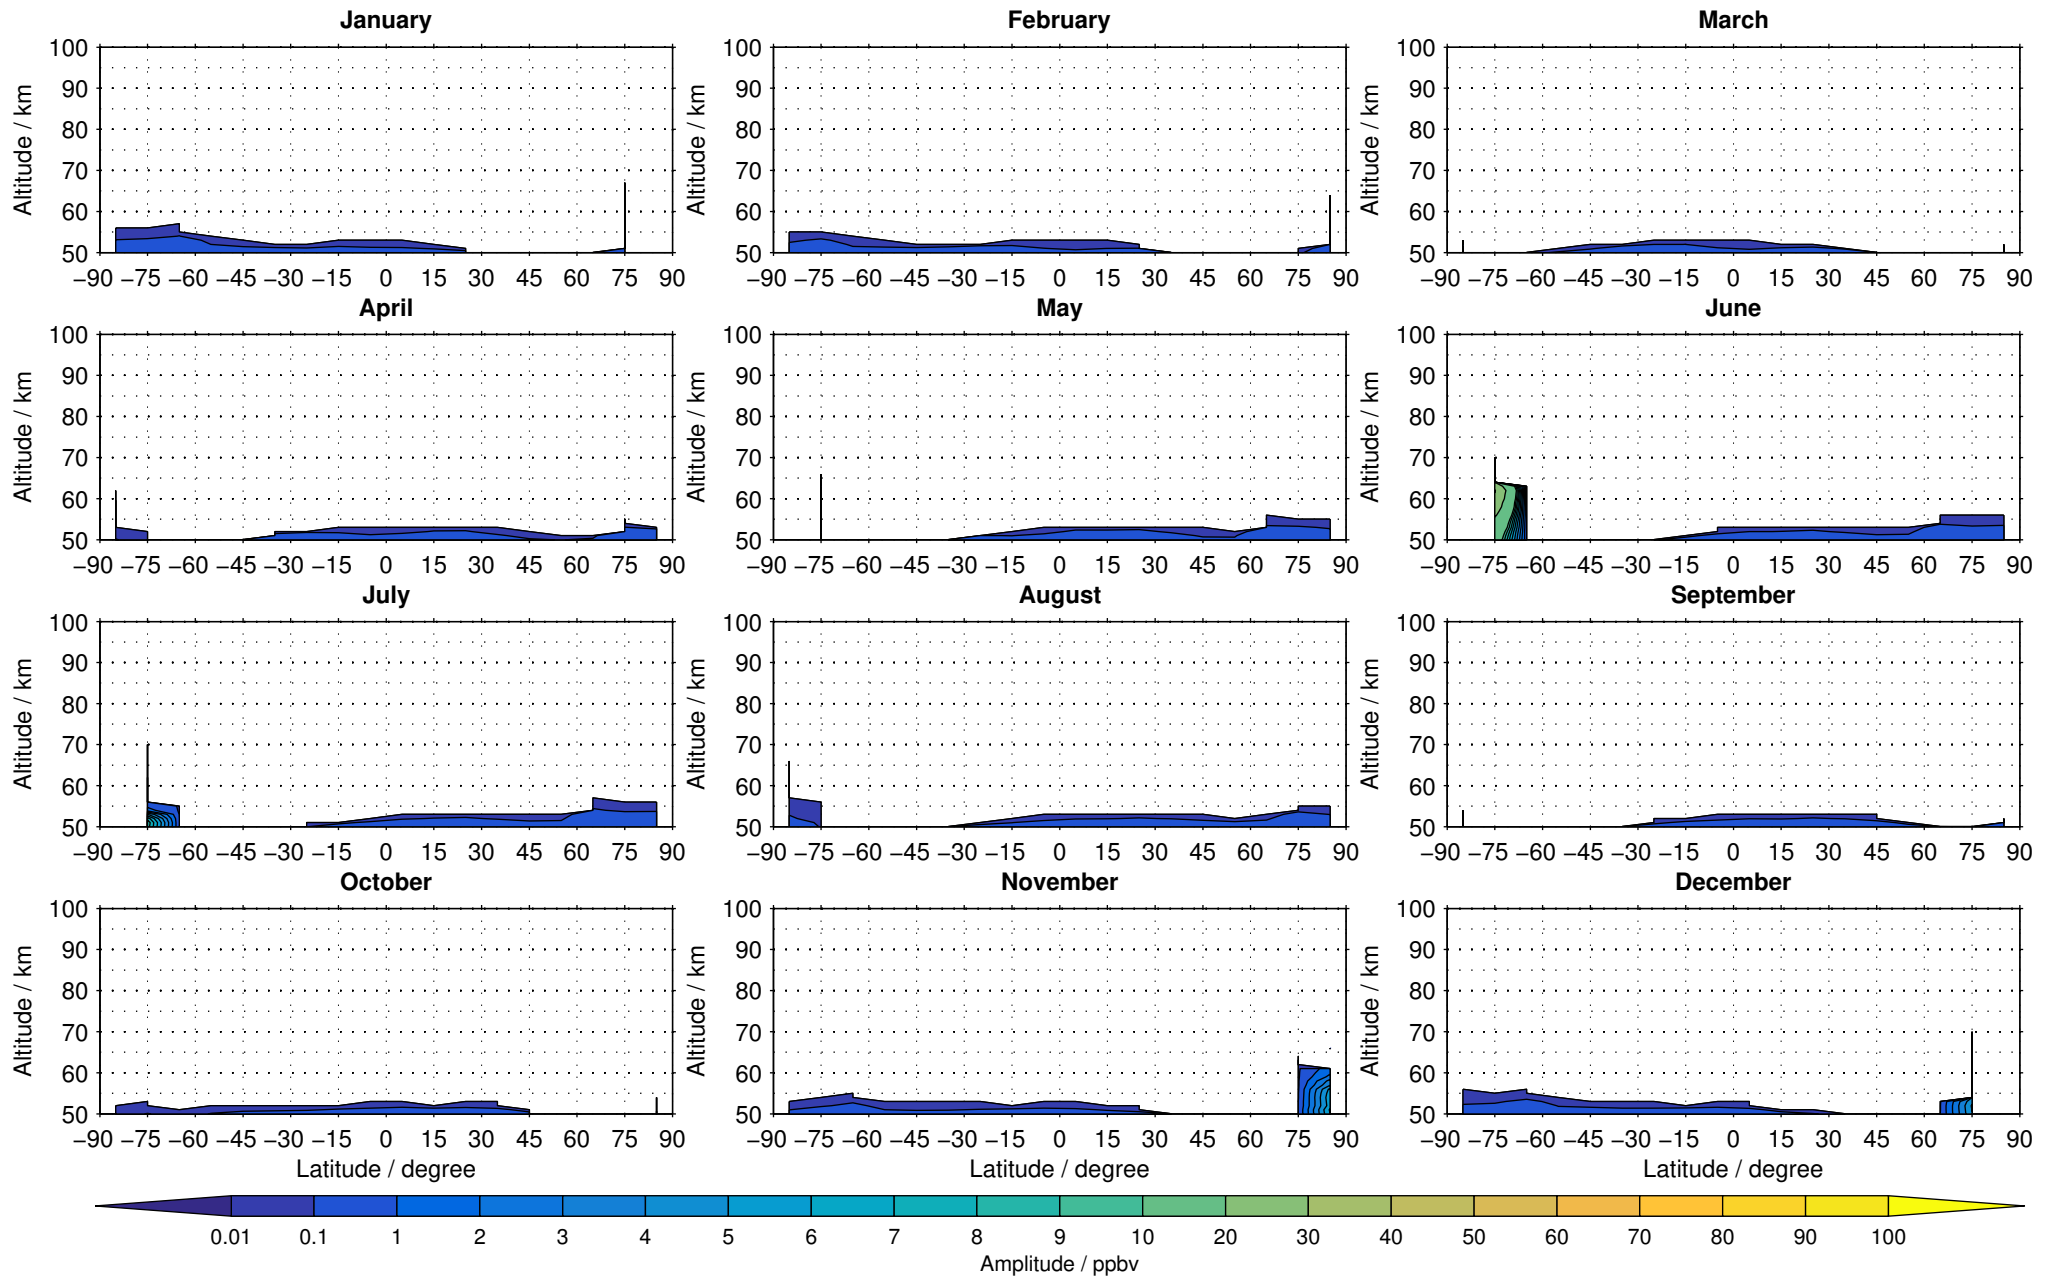

Envisat/MIPAS (IMKIAA) V5R v220/221 NOM daytime nitrogen dioxide distribution for 2011

Creation Time:
11-04-2017
21:20:26 LT