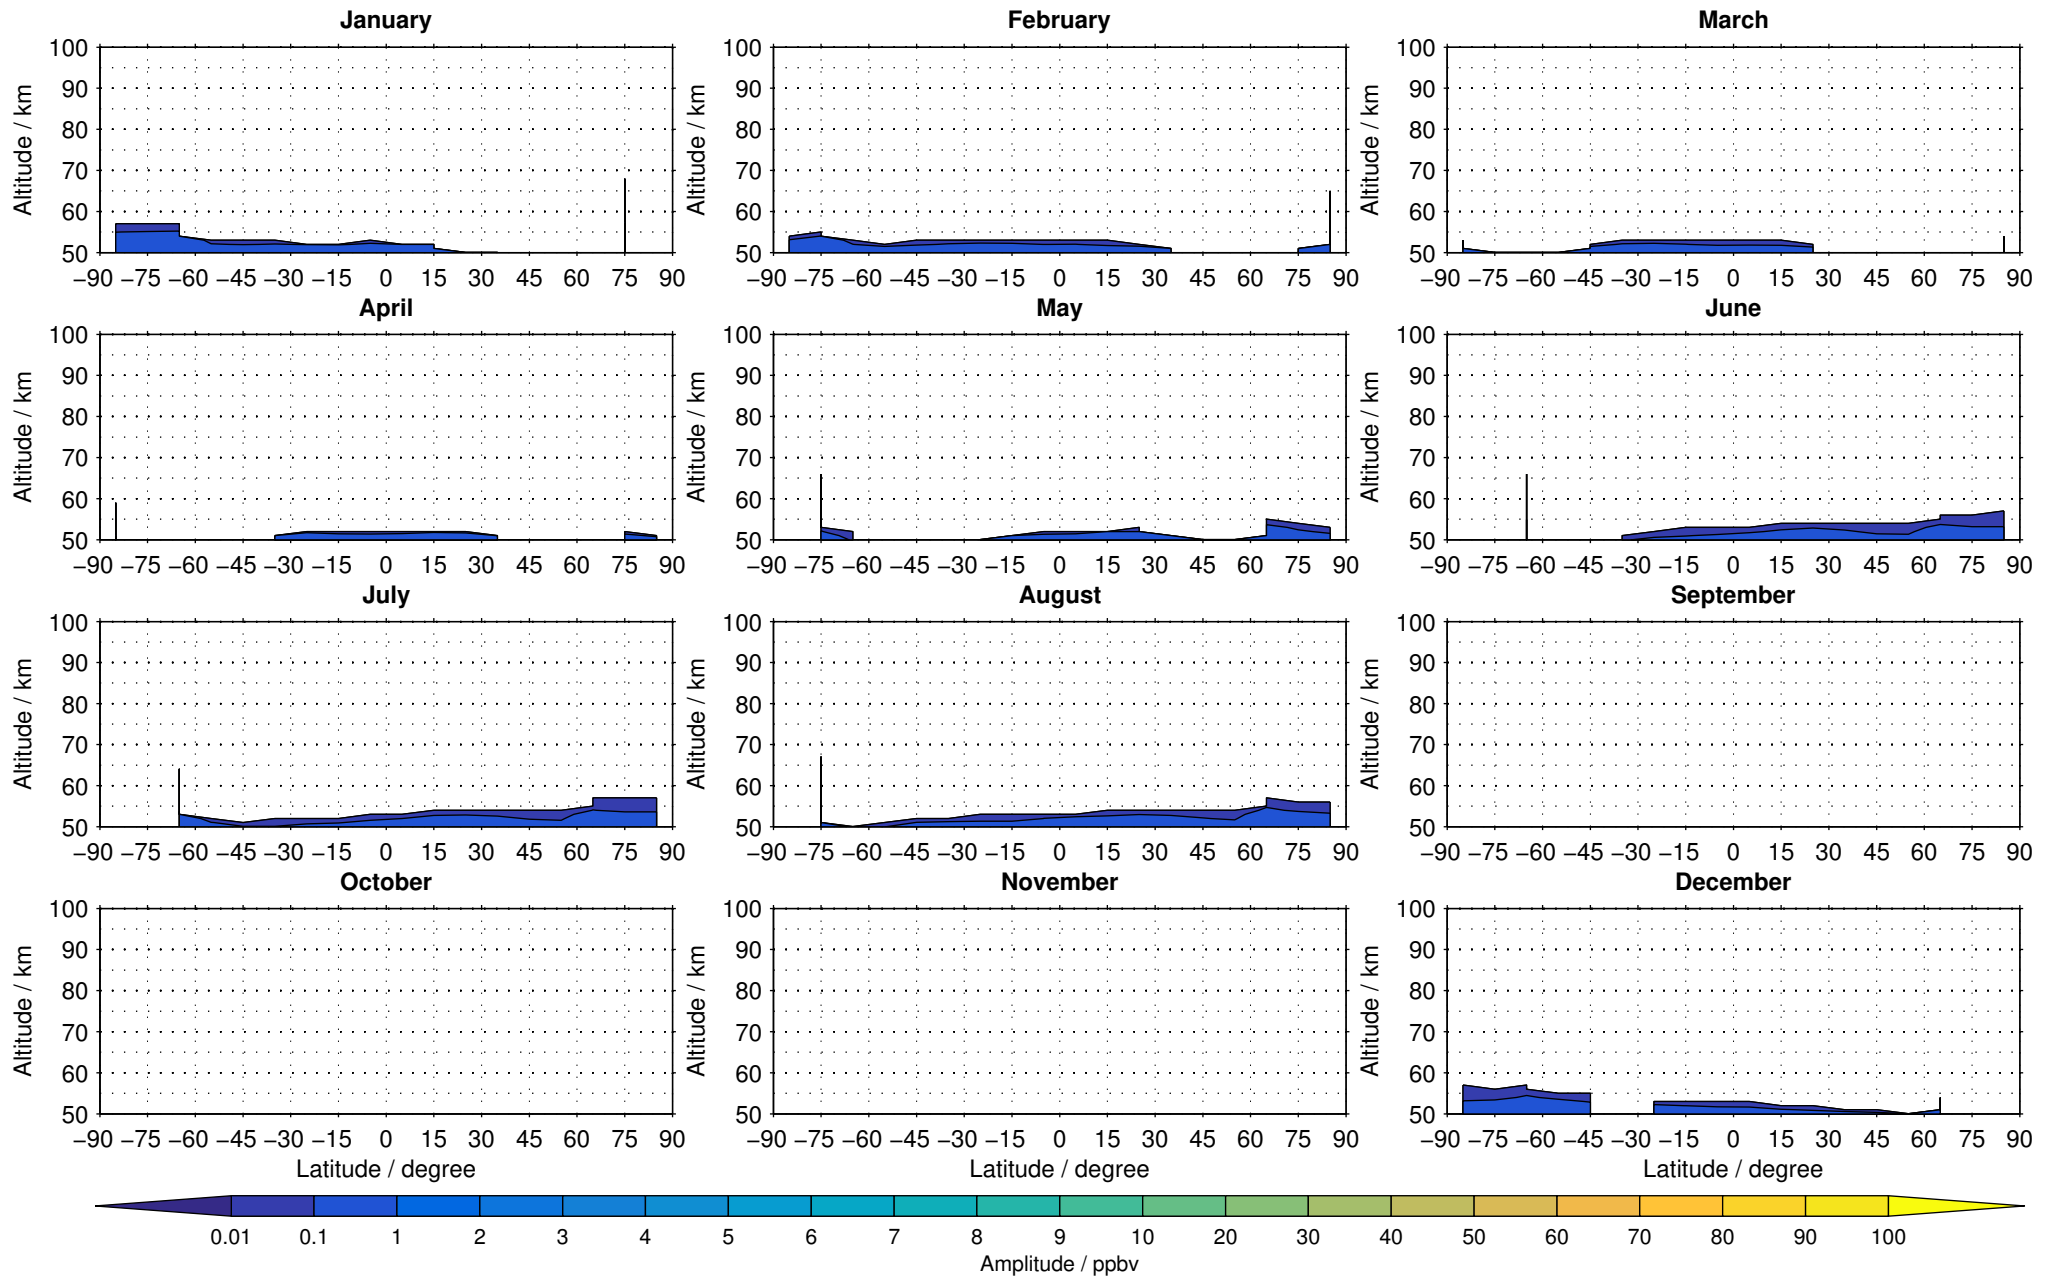

# Envisat/MIPAS (IMKIAA) V5R v220/221 NOM daytime nitrogen dioxide distribution for 2005

Creation Time:  
11-04-2017  
21:20:21 LT

# Envisat/MIPAS (IMKIAA) V5R v220/221 NOM daytime nitrogen dioxide distribution for 2006

Creation Time:  
11-04-2017  
21:20:22 LT

# Envisat/MIPAS (IMKIAA) V5R v220/221 NOM daytime nitrogen dioxide distribution for 2007

Creation Time:  
11-04-2017  
21:20:23 LT