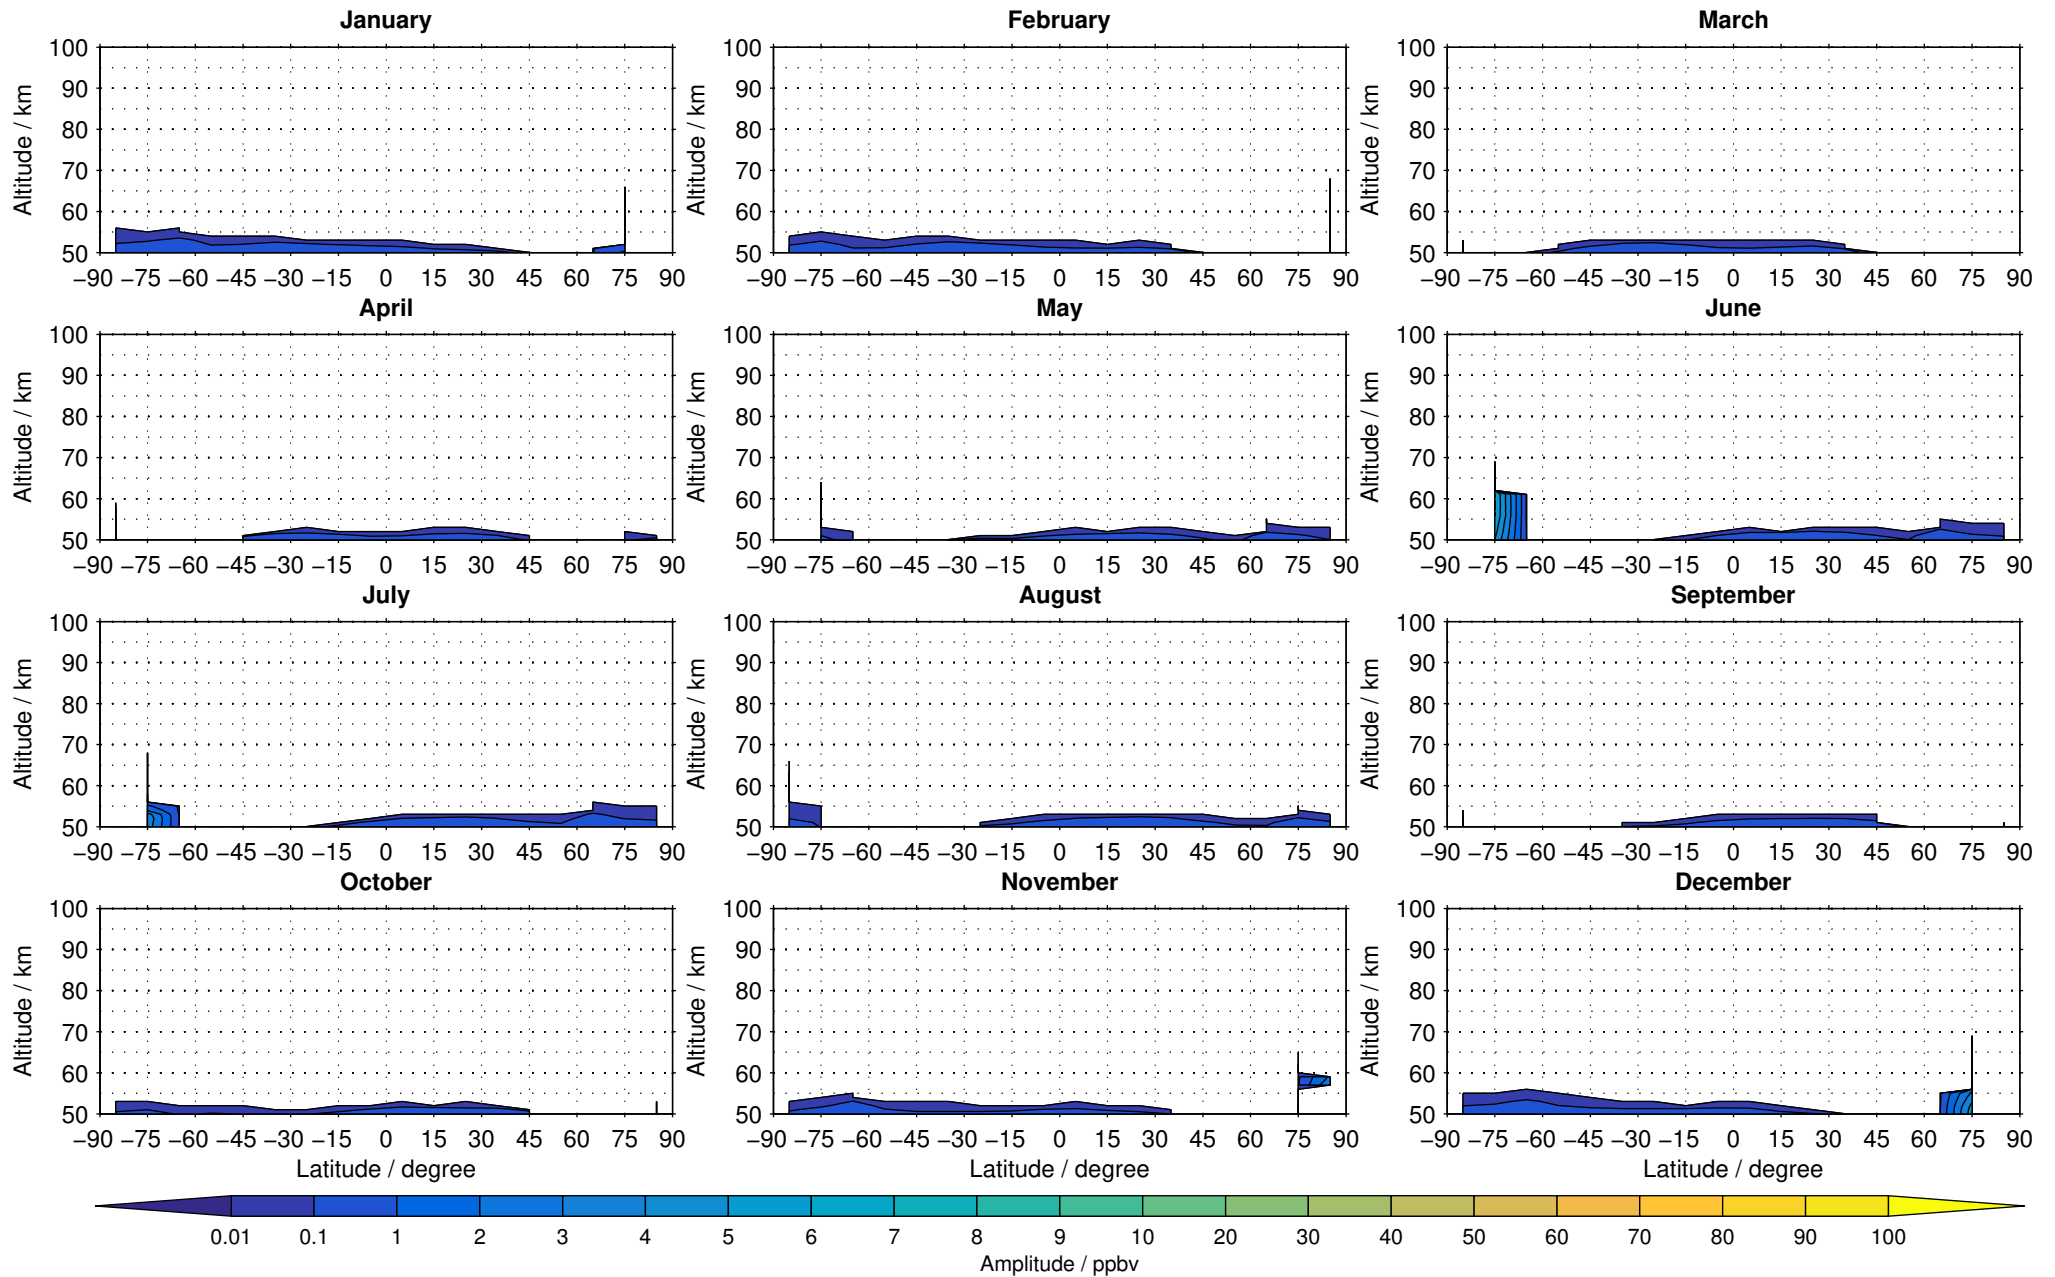

Envisat/MIPAS (IMKIAA) V5R v220/221 NOM daytime nitrogen dioxide distribution for 2009

Creation Time:
11-04-2017
21:20:24 LT