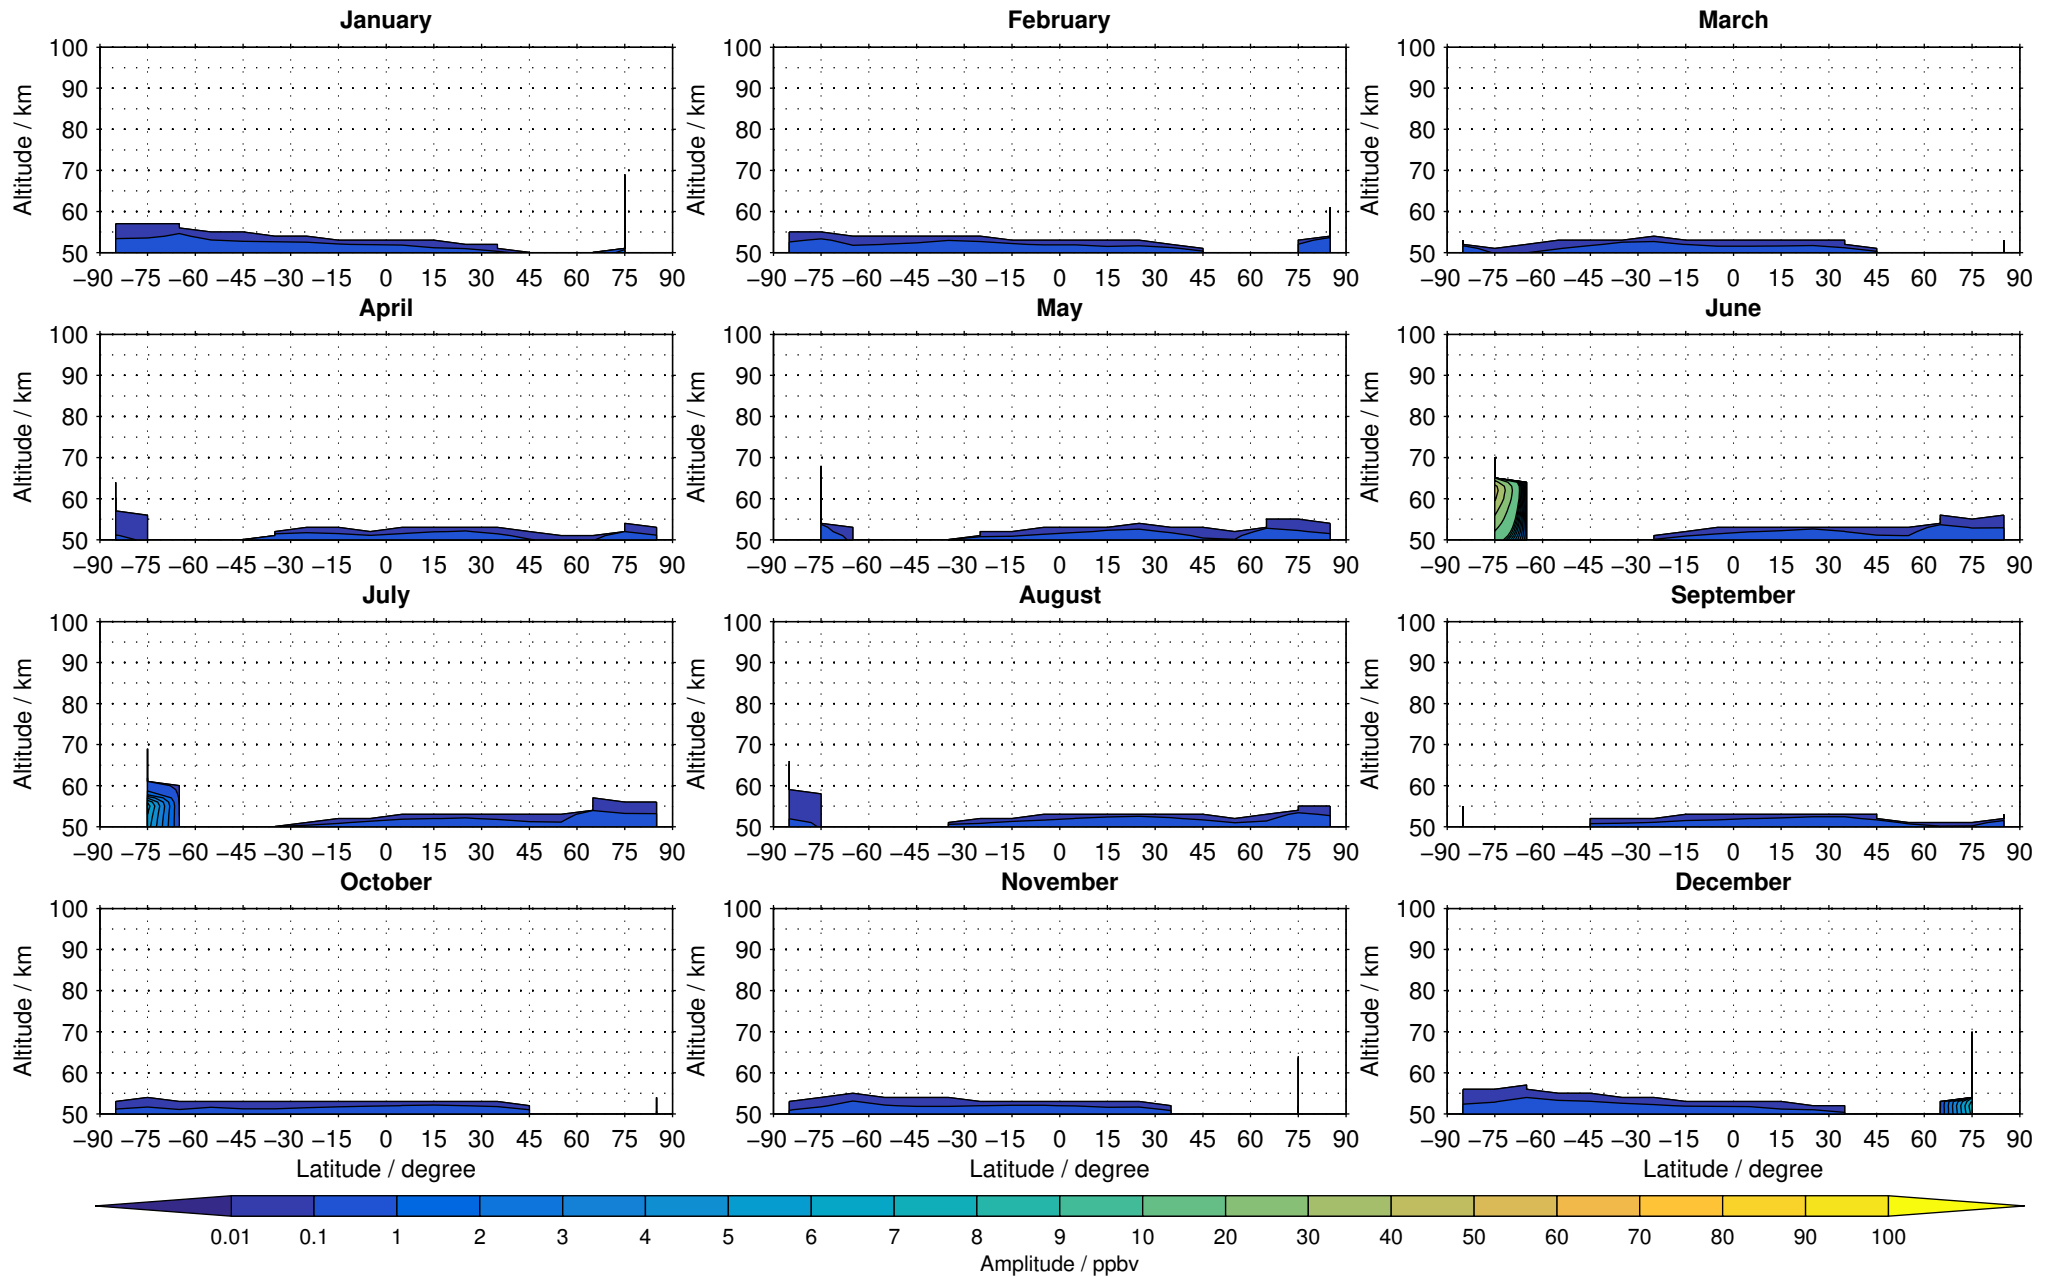

# Envisat/MIPAS (IMKIAA) V5R v220/221 NOM daytime nitrogen dioxide distribution for 2005

Creation Time:  
11-04-2017  
21:20:21 LT

# Envisat/MIPAS (IMKIAA) V5R v220/221 NOM daytime nitrogen dioxide distribution for 2006

Creation Time:  
11-04-2017  
21:20:22 LT

# Envisat/MIPAS (IMKIAA) V5R v220/221 NOM daytime nitrogen dioxide distribution for 2007

Creation Time:  
11-04-2017  
21:20:23 LT