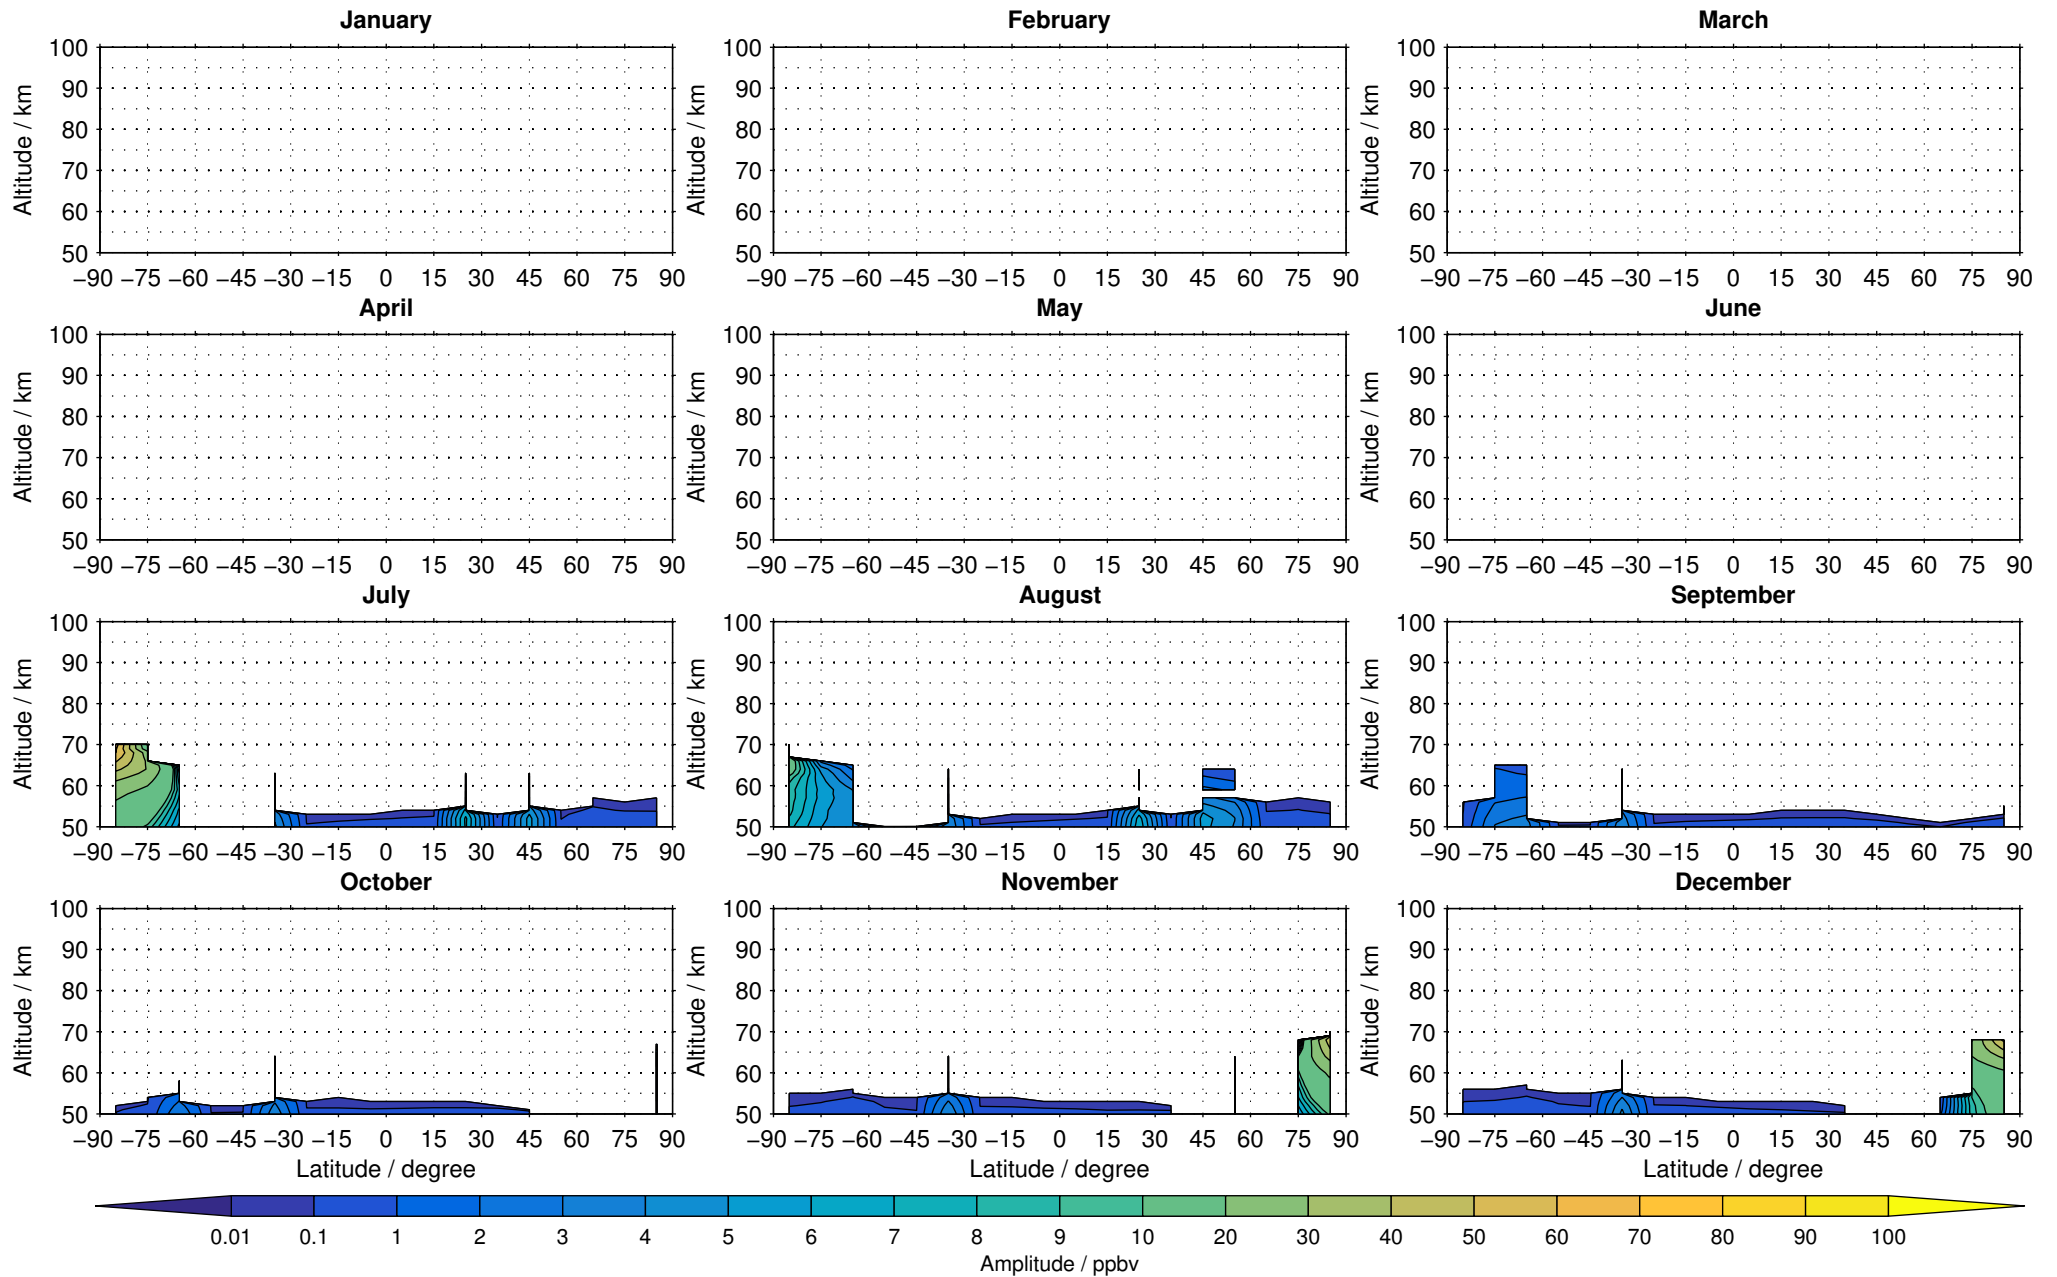

# Envisat/MIPAS (IMKIAA) V5H v20 NOM nitrogen dioxide distribution for 2002

Creation Time:  
11-04-2017  
21:19:12 LT

# Envisat/MIPAS (IMKIAA) V5H v20 NOM nitrogen dioxide distribution for 2003

Creation Time:  
11-04-2017  
21:19:16 LT

# Envisat/MIPAS (IMKIAA) V5H v20 NOM nitrogen dioxide distribution for 2004

Creation Time:  
11-04-2017  
21:19:18 LT