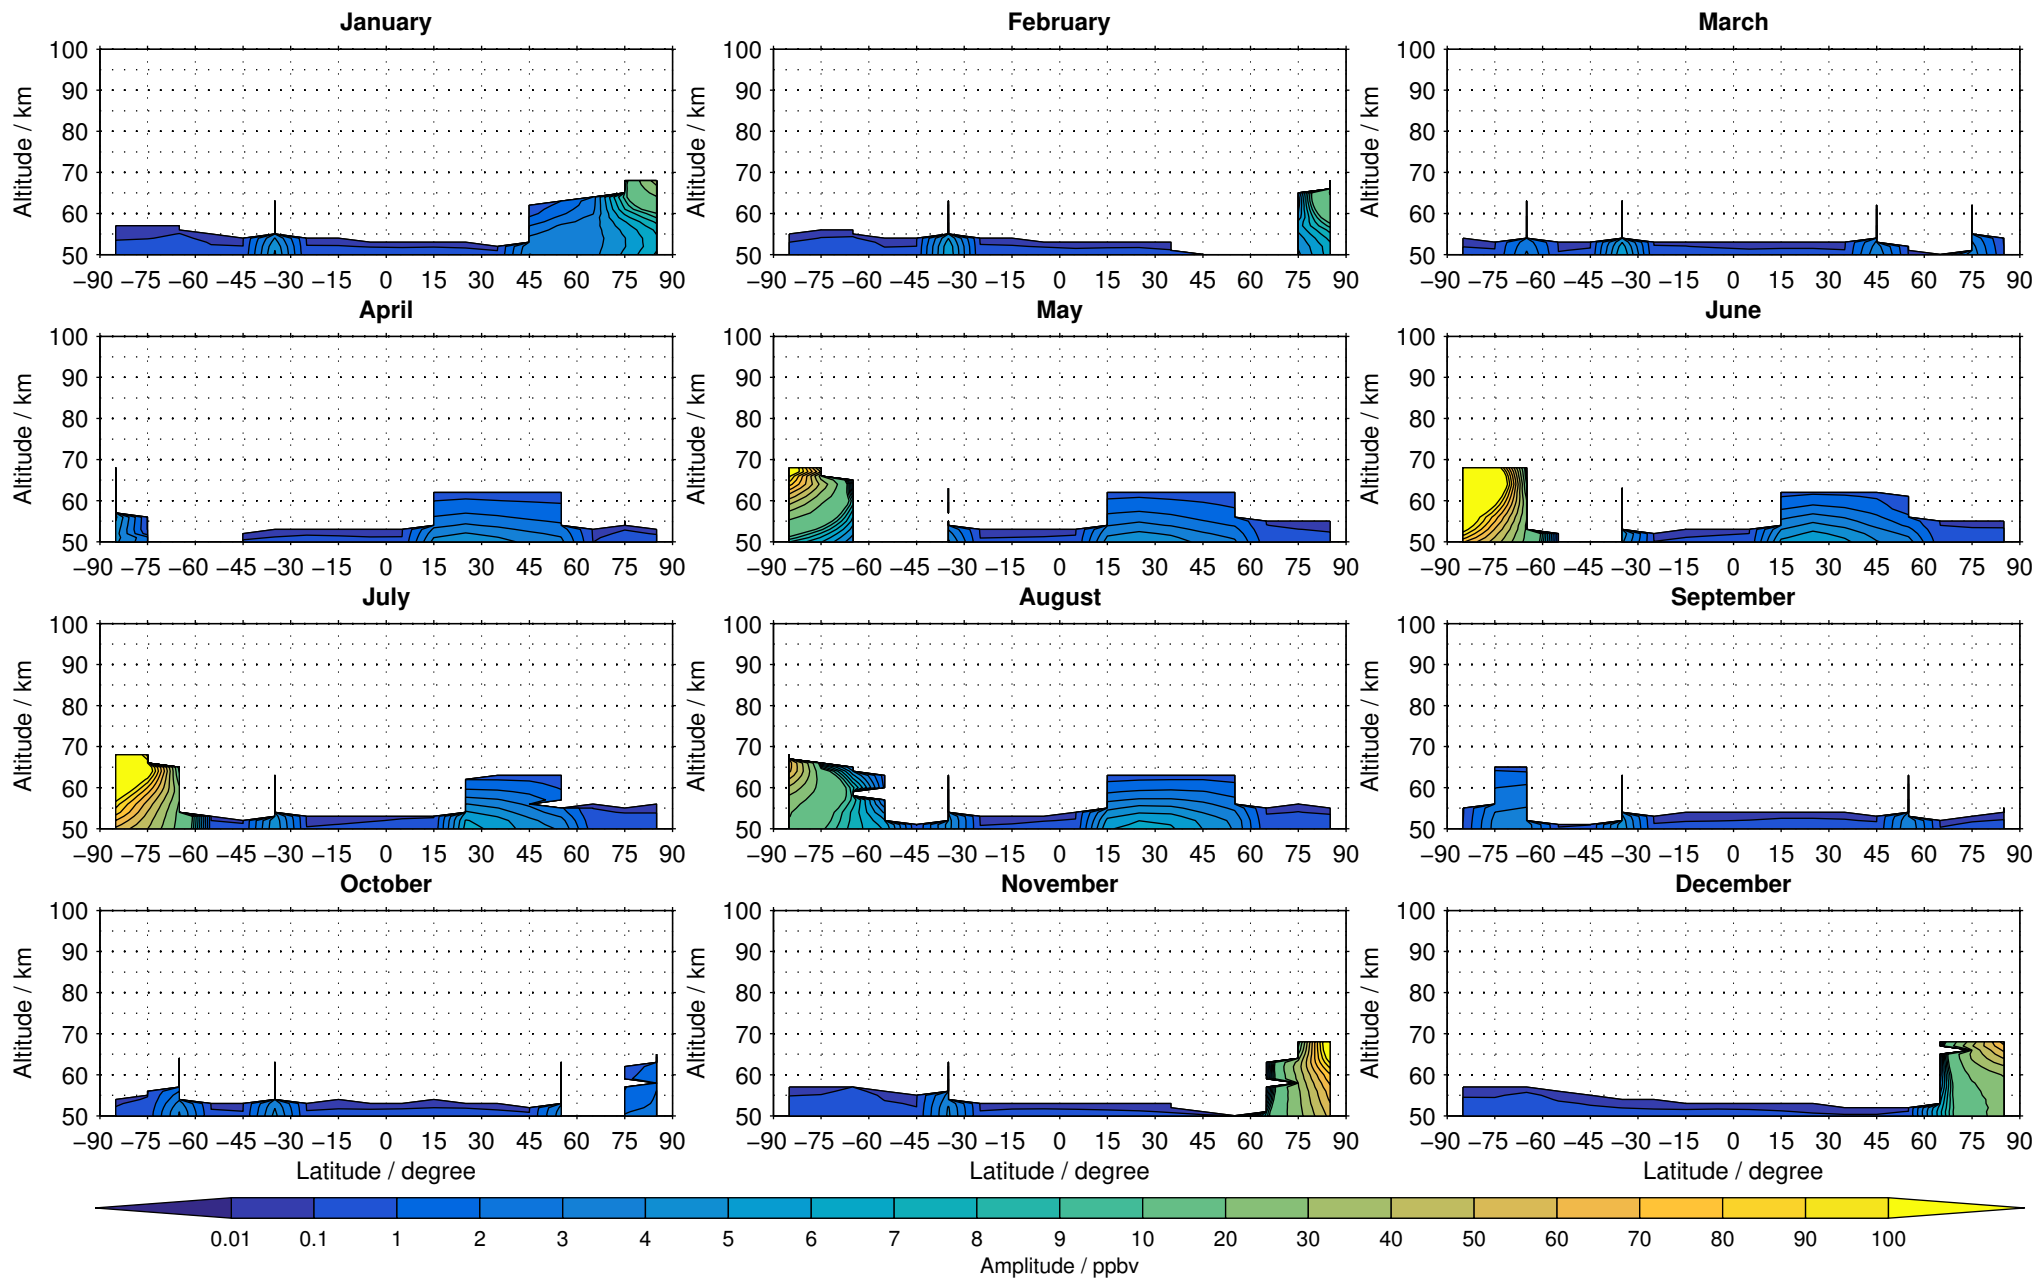

# Envisat/MIPAS (IMKIAA) V5H v20 NOM nitrogen dioxide distribution for 2002

Creation Time:  
11-04-2017  
21:19:12 LT

# Envisat/MIPAS (IMKIAA) V5H v20 NOM nitrogen dioxide distribution for 2003

Creation Time:  
11-04-2017  
21:19:16 LT

# Envisat/MIPAS (IMKIAA) V5H v20 NOM nitrogen dioxide distribution for 2004

Creation Time:  
11-04-2017  
21:19:18 LT