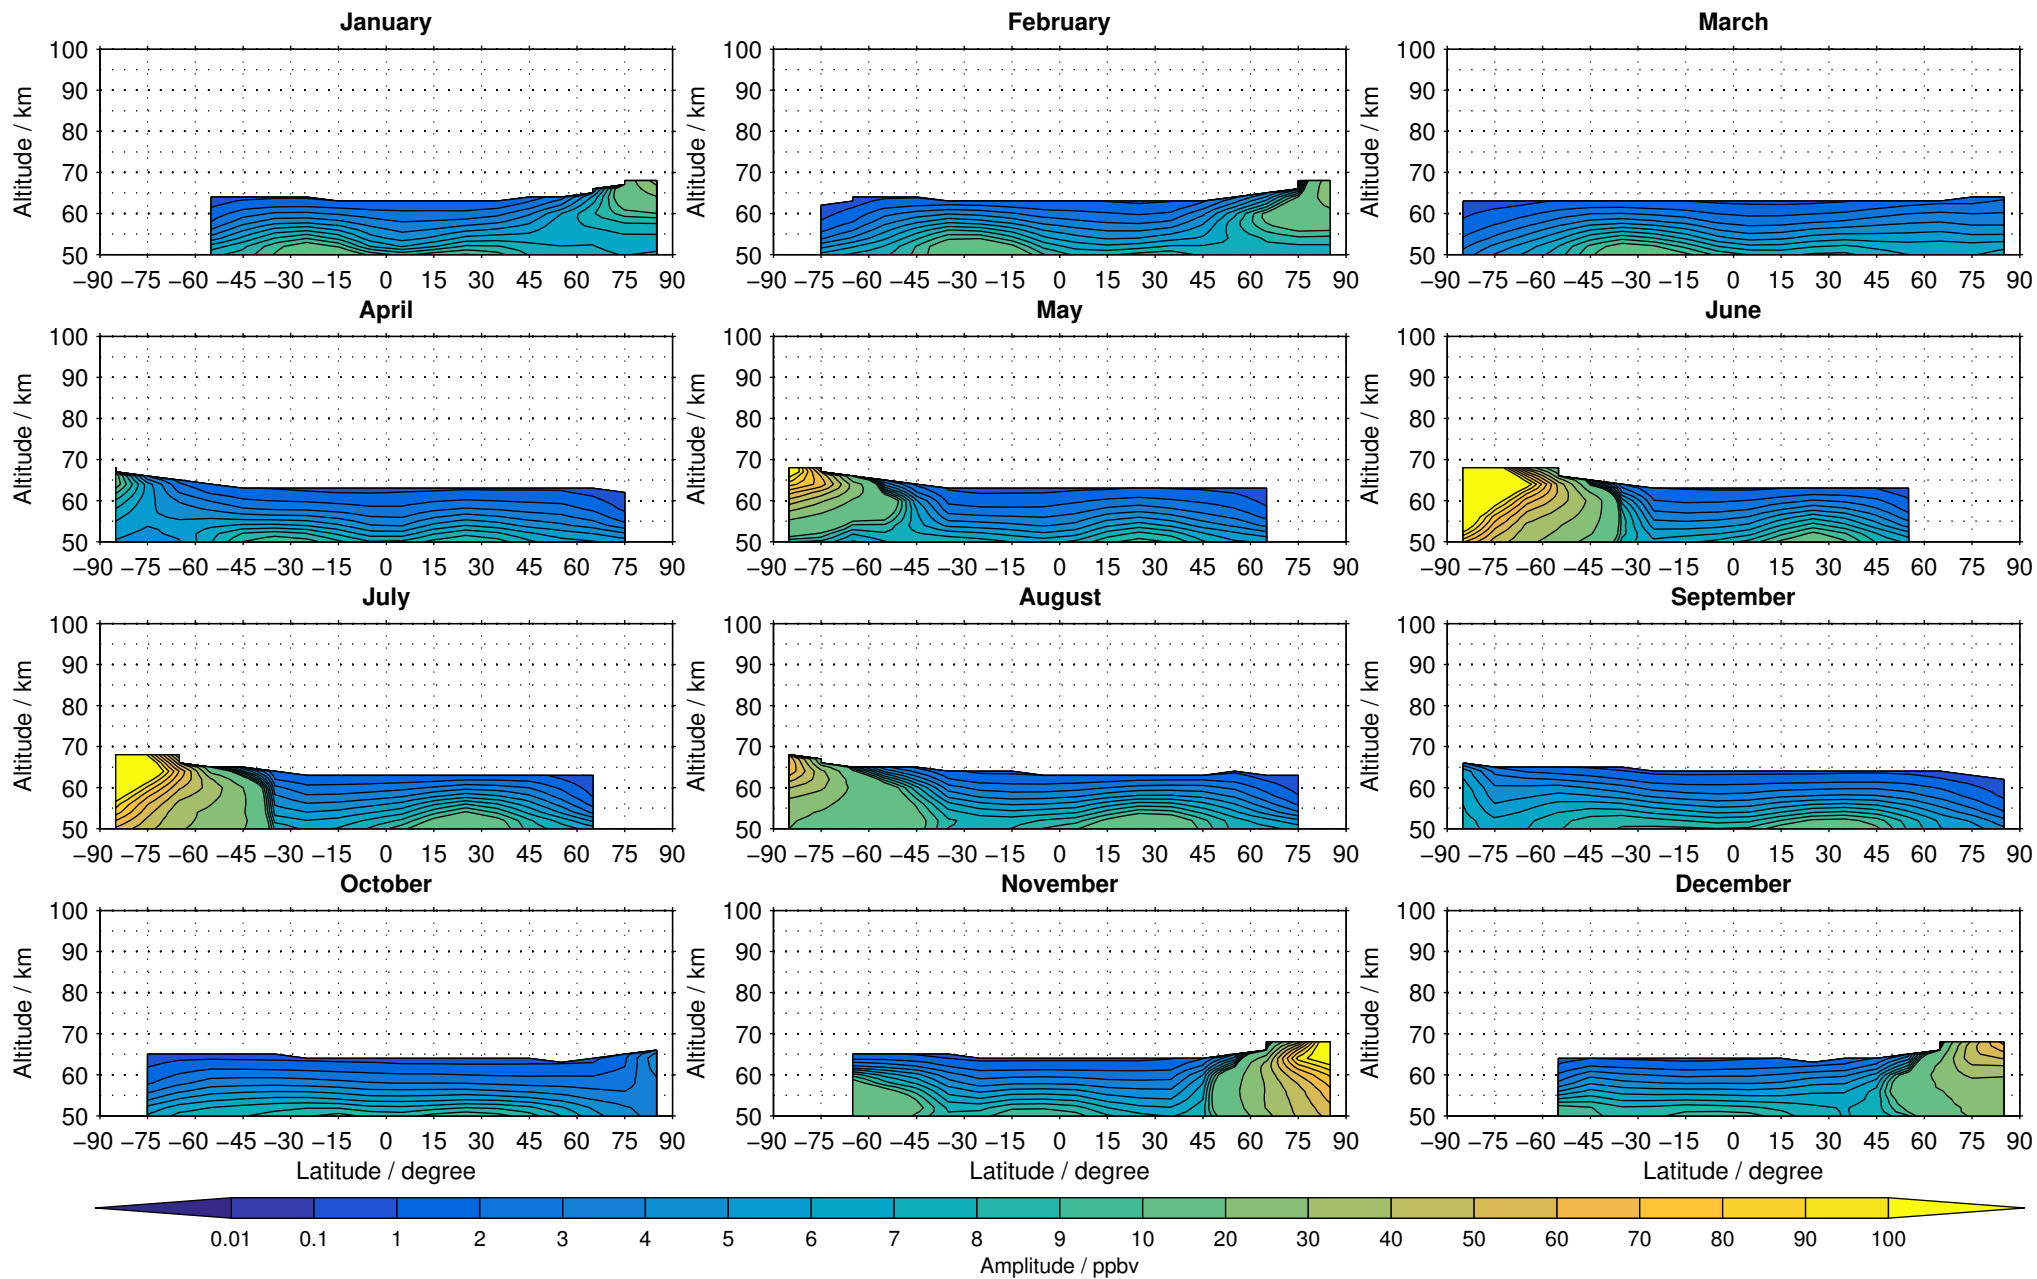

Envisat/MIPAS (IMKIAA) V5H v20 NOM nighttime nitrogen dioxide distribution for 2002

Creation Time:
11-04-2017
21:19:34 LT

Envisat/MIPAS (IMKIAA) V5H v20 NOM nighttime nitrogen dioxide distribution for 2003

Creation Time:
11-04-2017
21:19:35 LT

Envisat/MIPAS (IMKIAA) V5H v20 NOM nighttime nitrogen dioxide distribution for 2004

Creation Time:
11-04-2017
21:19:36 LT