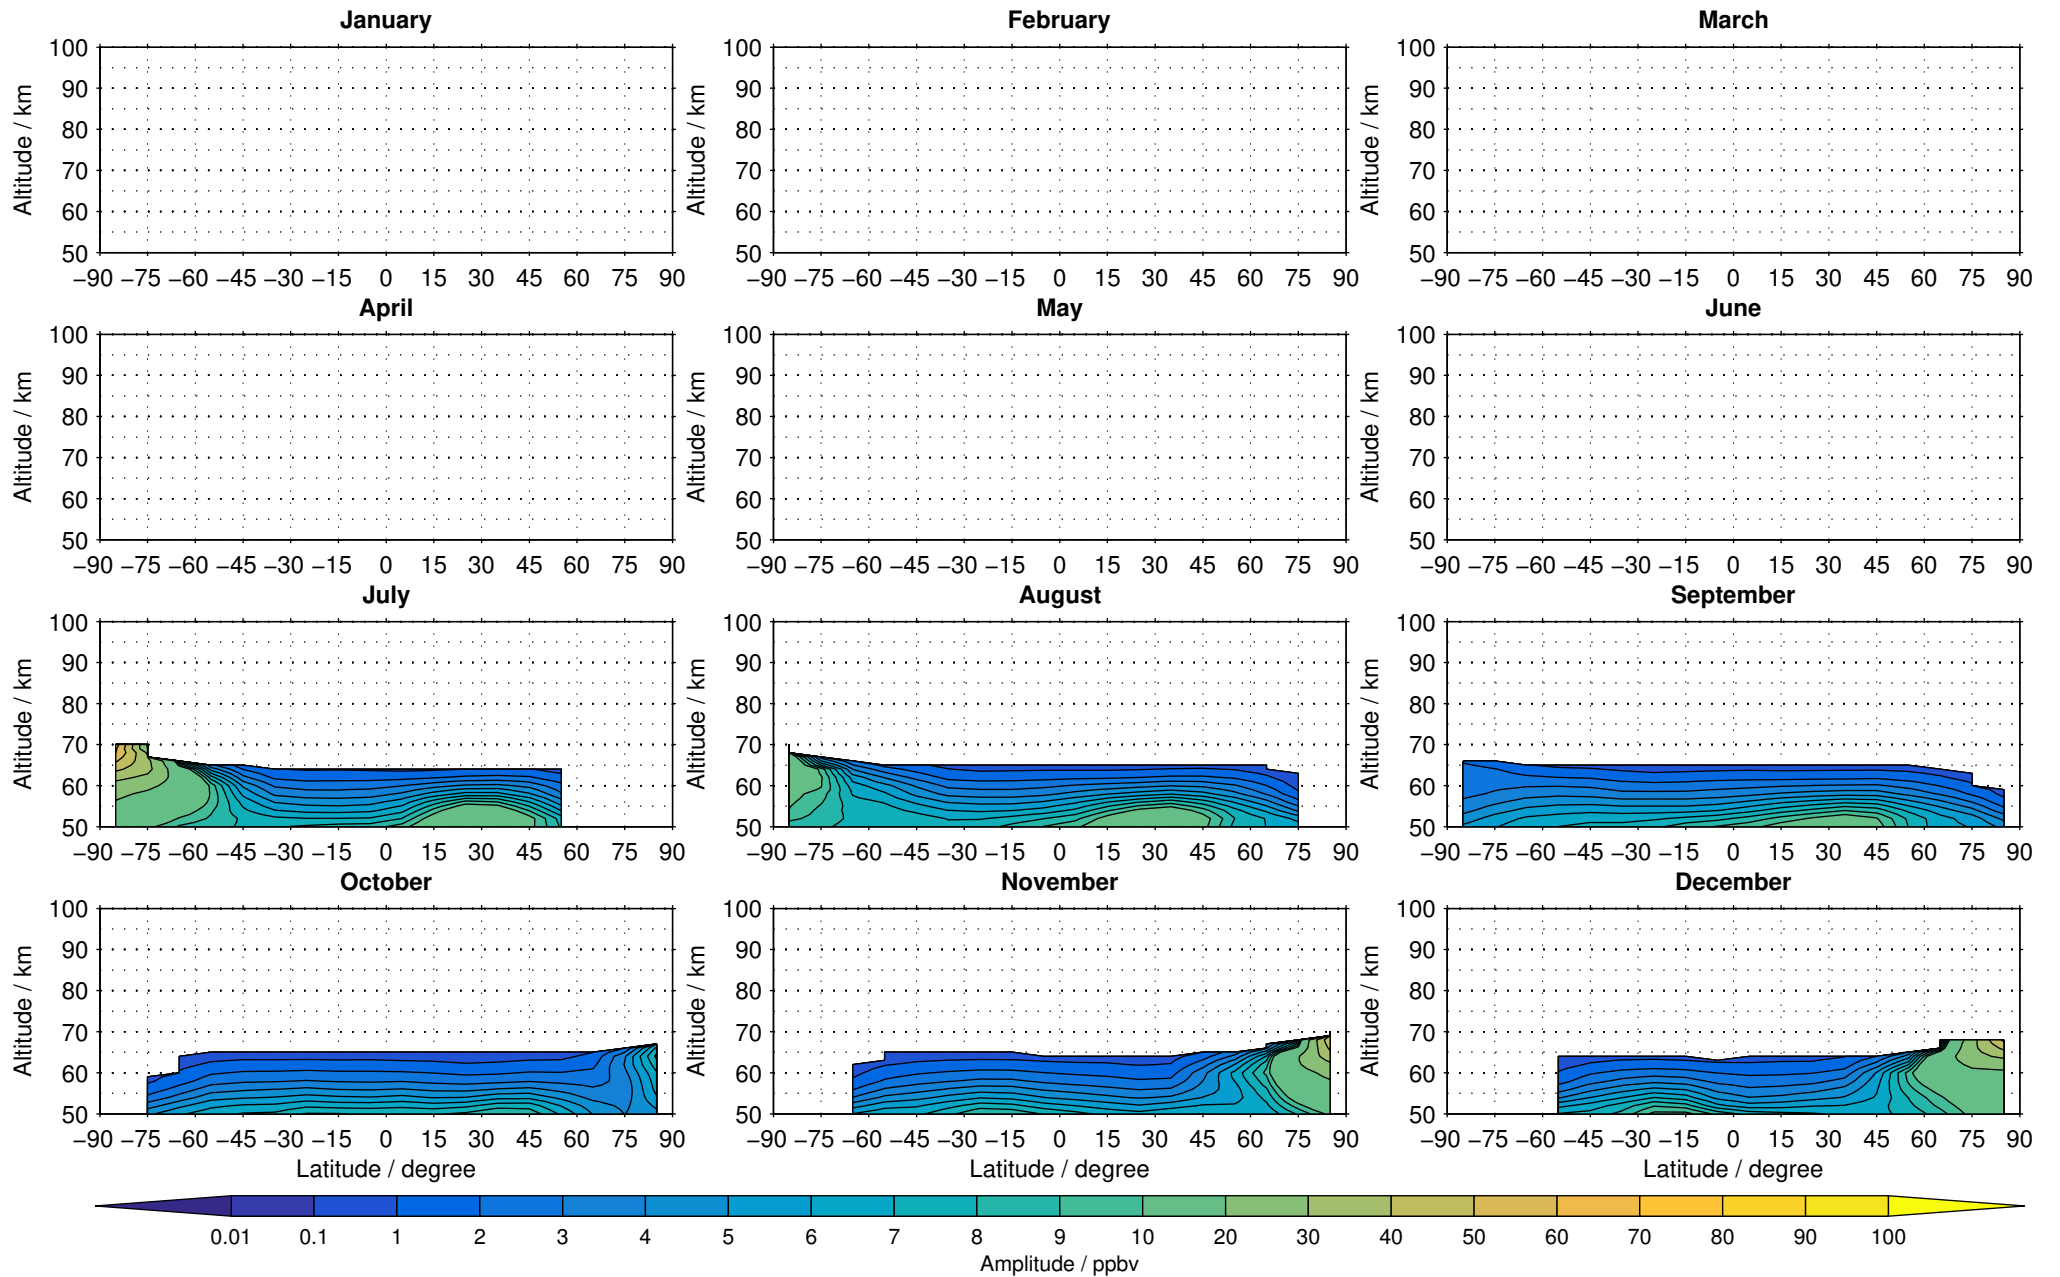

Envisat/MIPAS (IMKIAA) V5H v20 NOM nighttime nitrogen dioxide distribution for 2002

Creation Time:
11-04-2017
21:19:34 LT

Envisat/MIPAS (IMKIAA) V5H v20 NOM nighttime nitrogen dioxide distribution for 2003

Creation Time:
11-04-2017
21:19:35 LT

Envisat/MIPAS (IMKIAA) V5H v20 NOM nighttime nitrogen dioxide distribution for 2004

Creation Time:
11-04-2017
21:19:36 LT