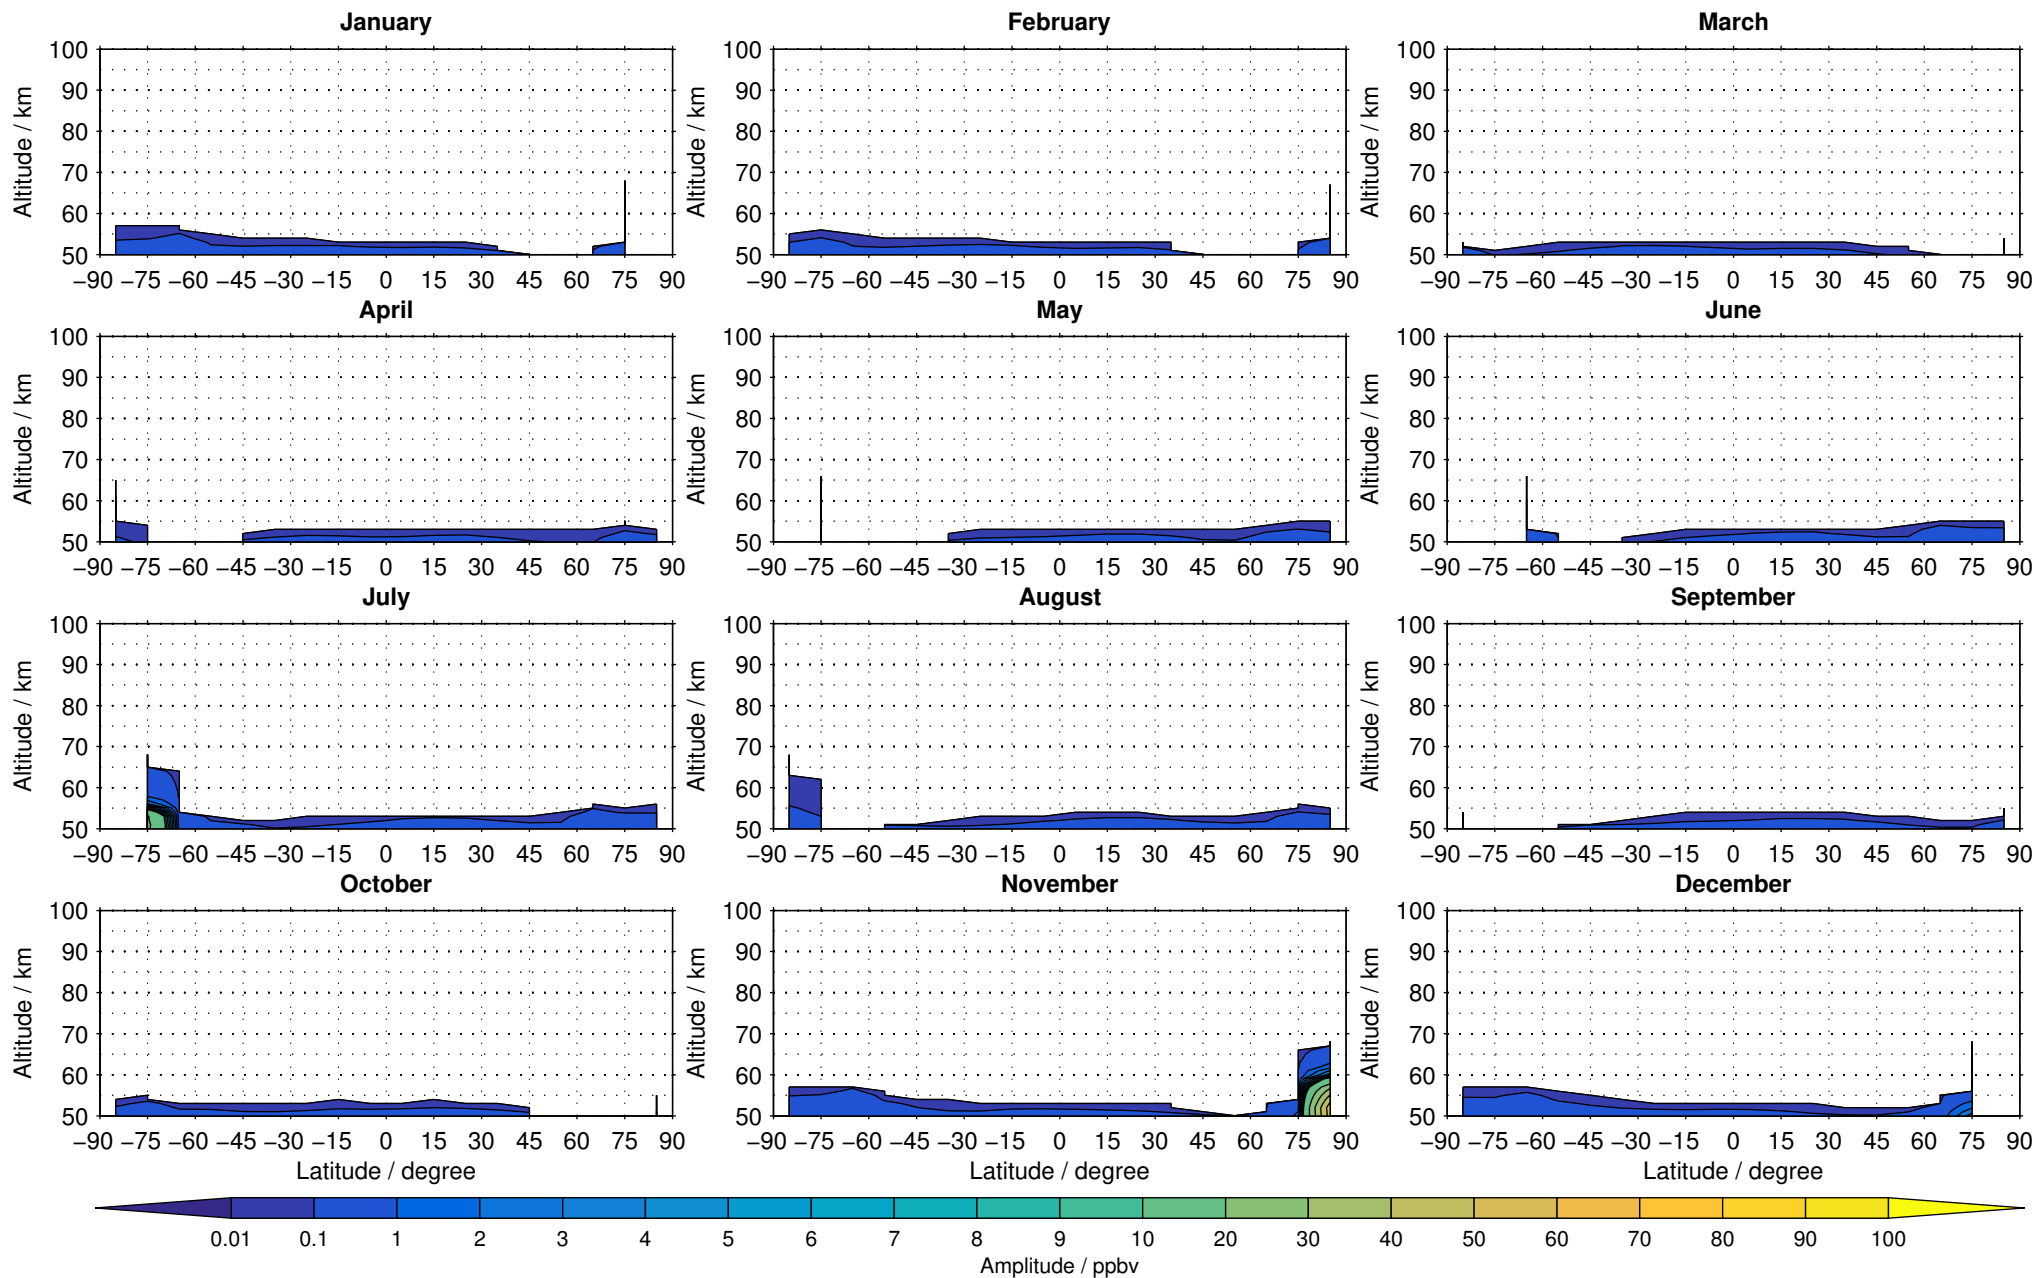

Envisat/MIPAS (IMKIAA) V5H v20 NOM daytime nitrogen dioxide distribution for 2002

Creation Time:
11-04-2017
21:19:25 LT

Envisat/MIPAS (IMKIAA) V5H v20 NOM daytime nitrogen dioxide distribution for 2003

Creation Time:
11-04-2017
21:19:26 LT

Envisat/MIPAS (IMKIAA) V5H v20 NOM daytime nitrogen dioxide distribution for 2004

Creation Time:
11-04-2017
21:19:27 LT