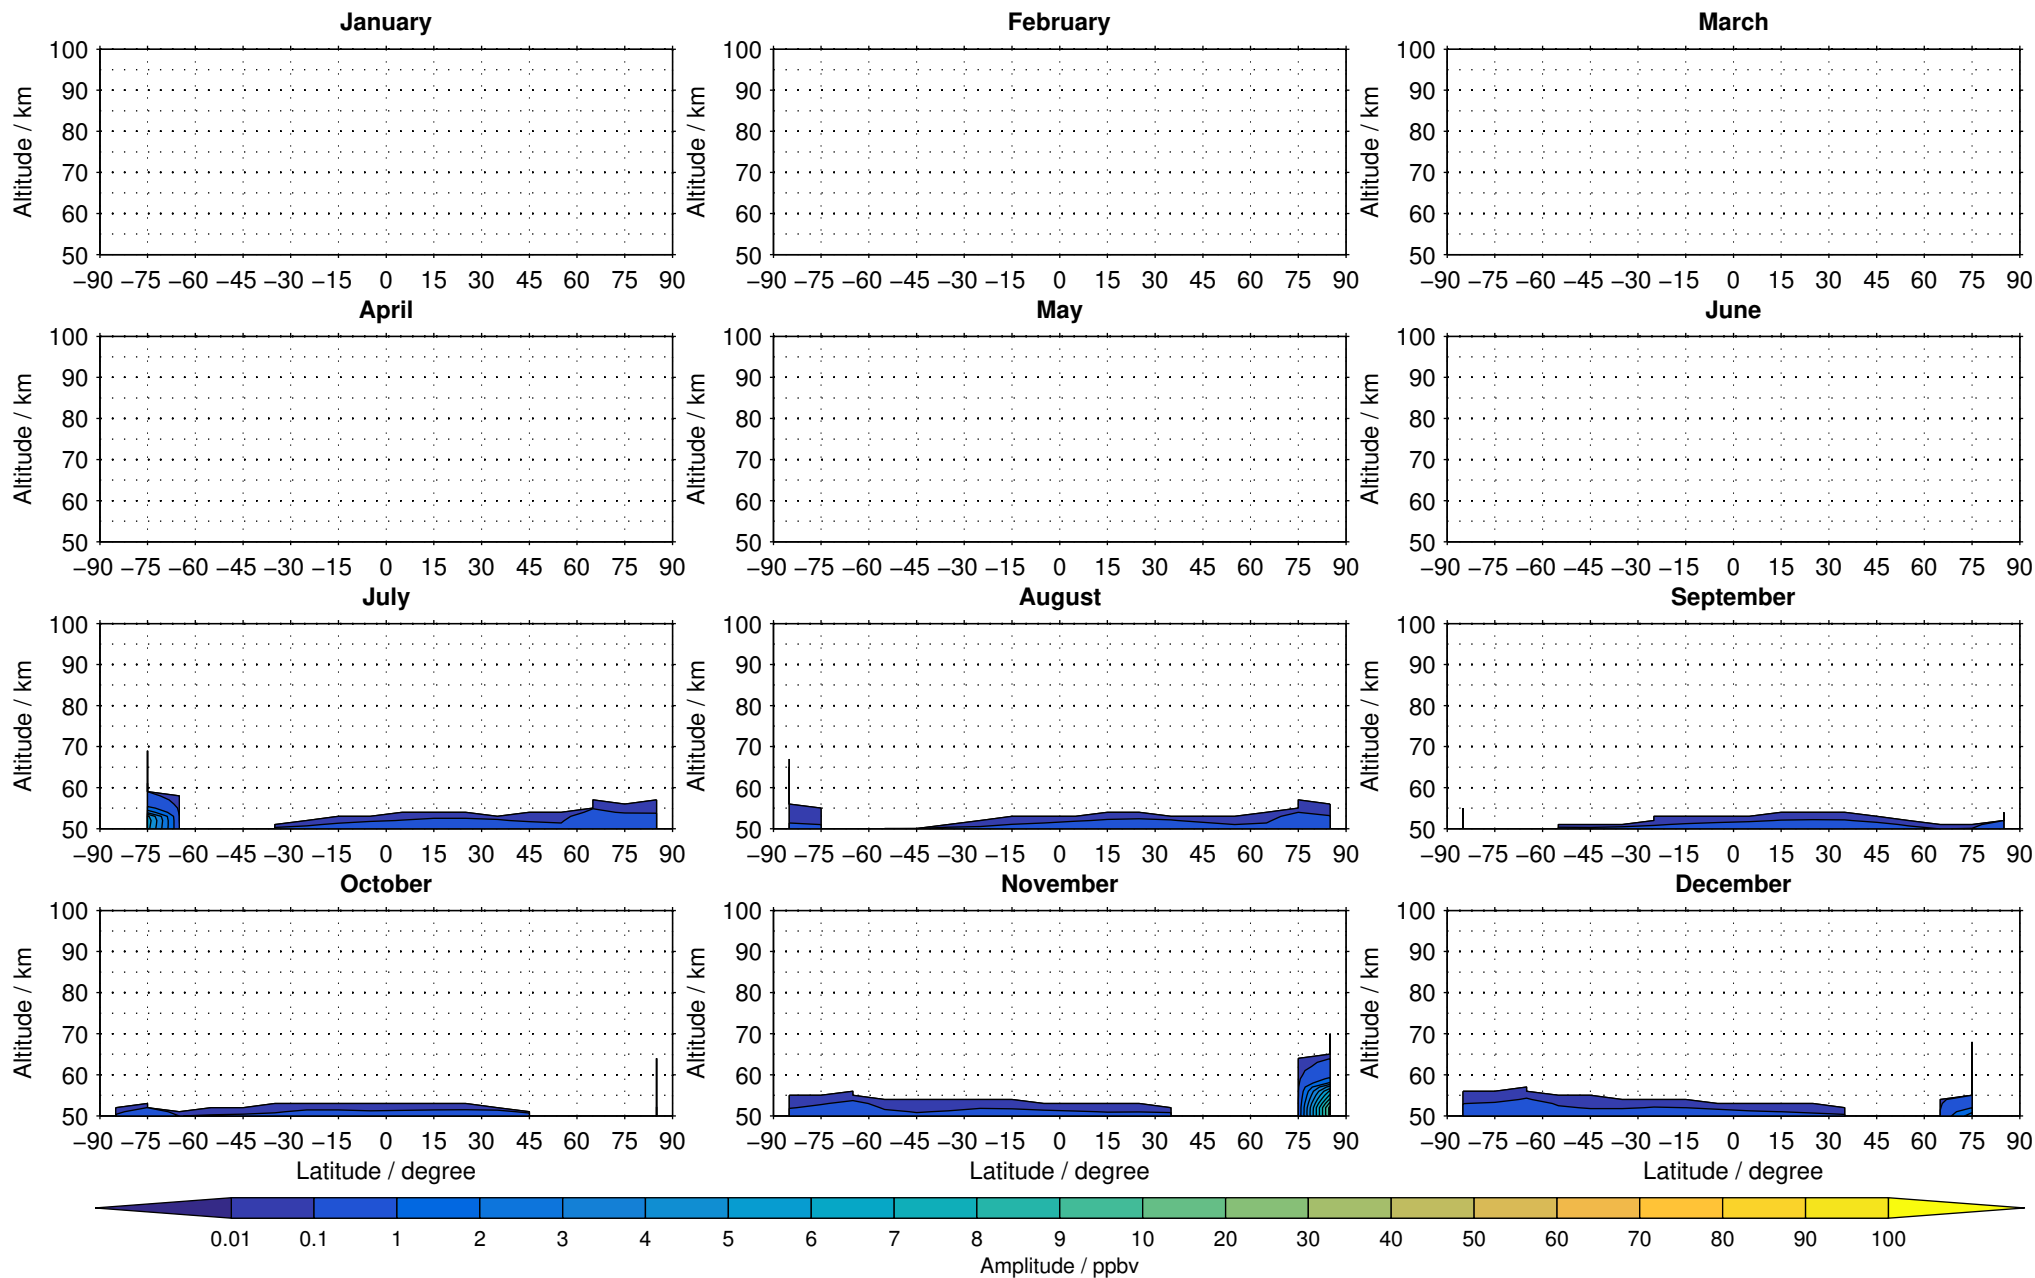

Envisat/MIPAS (IMKIAA) V5H v20 NOM daytime nitrogen dioxide distribution for 2002

Creation Time:
11-04-2017
21:19:25 LT

Envisat/MIPAS (IMKIAA) V5H v20 NOM daytime nitrogen dioxide distribution for 2003

Creation Time:
11-04-2017
21:19:26 LT

Envisat/MIPAS (IMKIAA) V5H v20 NOM daytime nitrogen dioxide distribution for 2004

Creation Time:
11-04-2017
21:19:27 LT