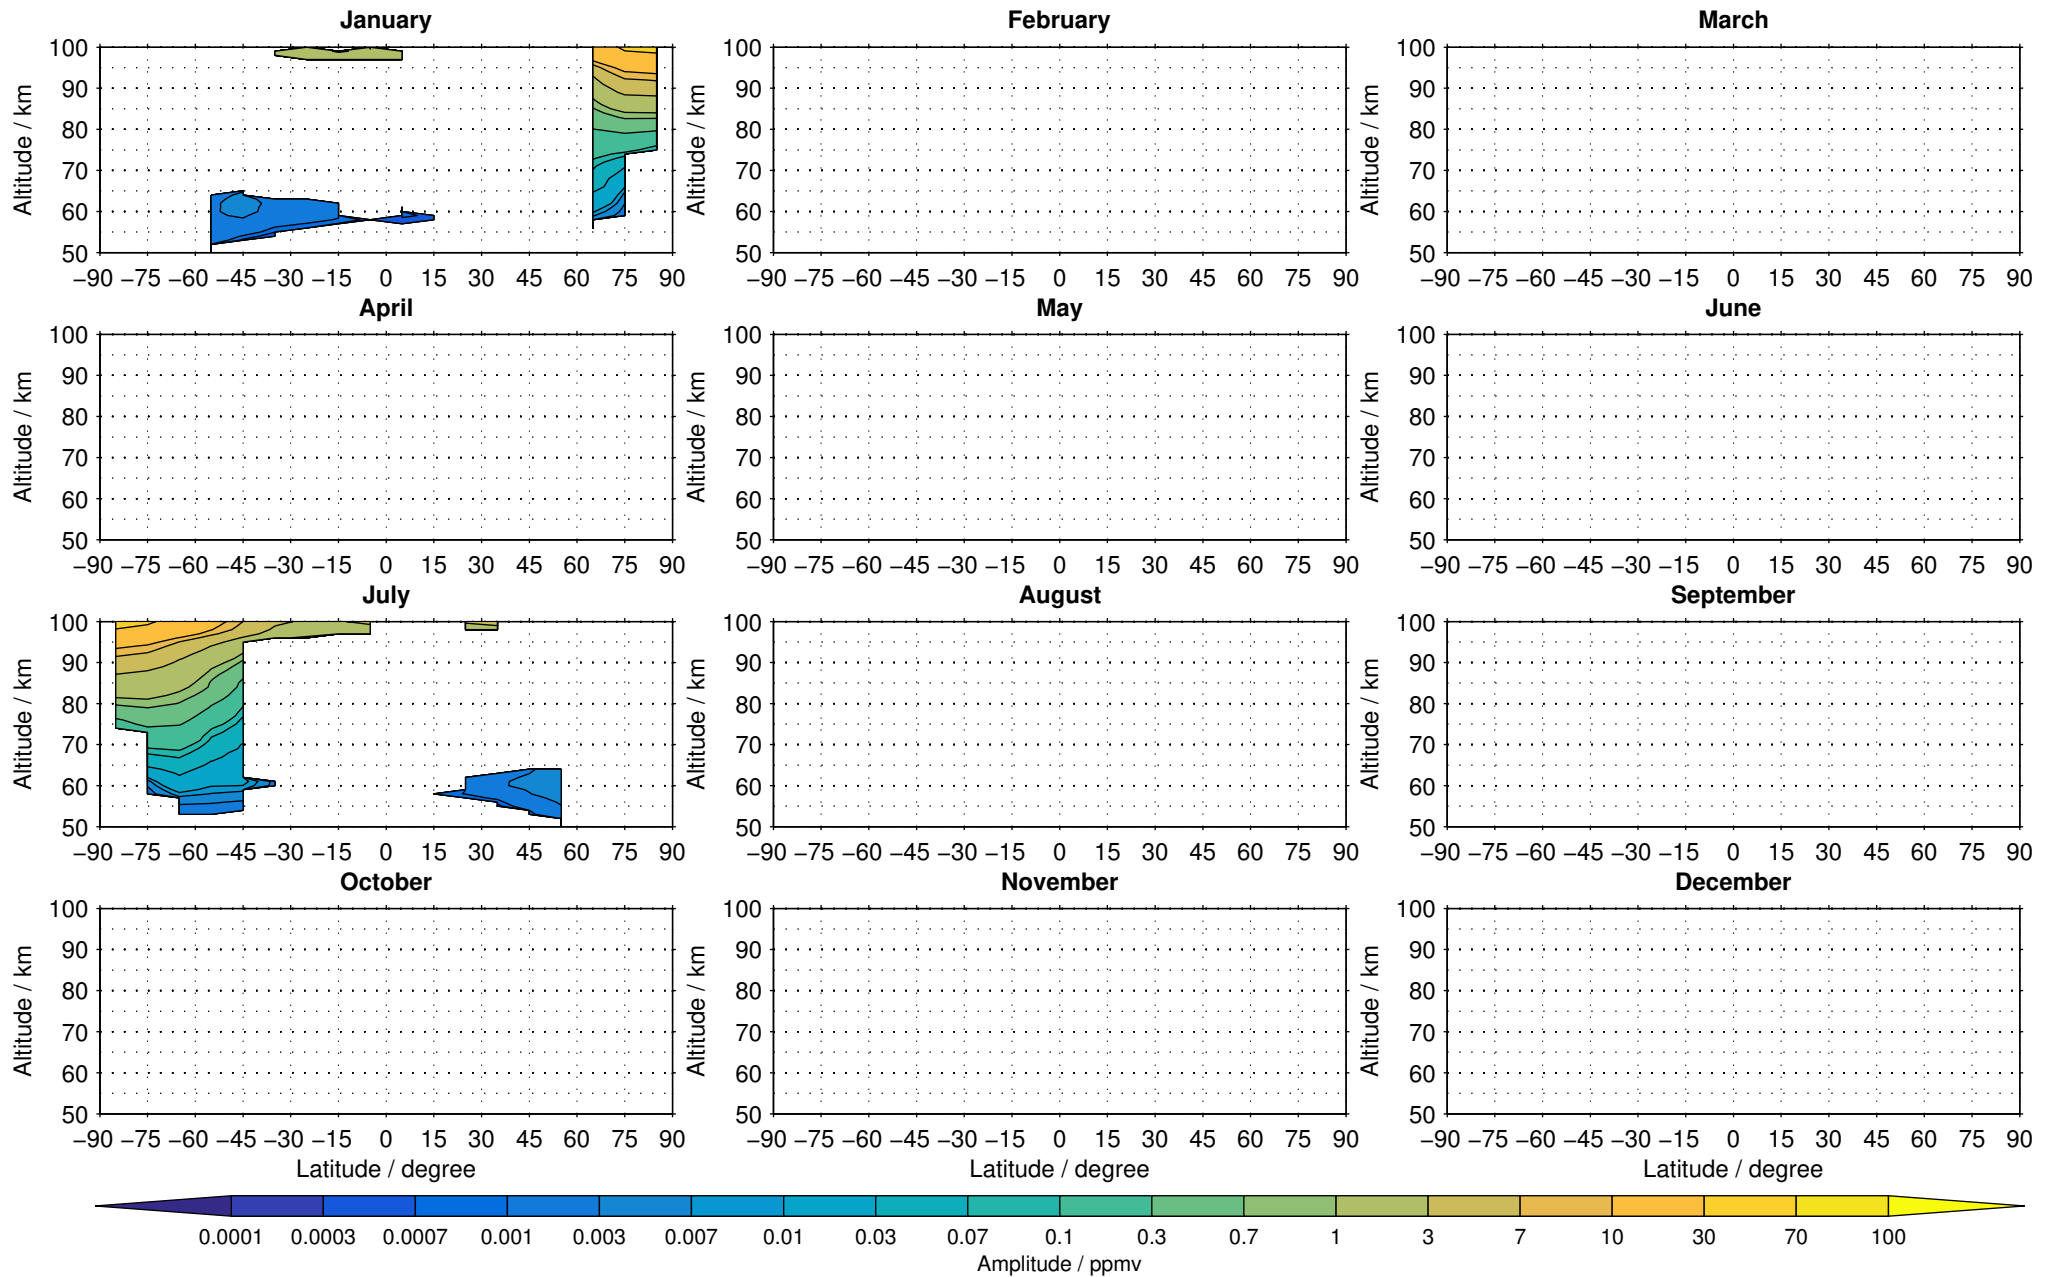

# Envisat/MIPAS (IMKIAA) V5R v722 NLC nighttime nitric oxide distribution for 2009

Creation Time:  
11-04-2017  
21:30:03 LT

# Envisat/MIPAS (IMKIAA) V5R v722 NLC nighttime nitric oxide distribution for 2010

Creation Time:  
11-04-2017  
21:30:04 LT

# Envisat/MIPAS (IMKIAA) V5R v722 NLC nighttime nitric oxide distribution for 2011

Creation Time:  
11-04-2017  
21:30:04 LT