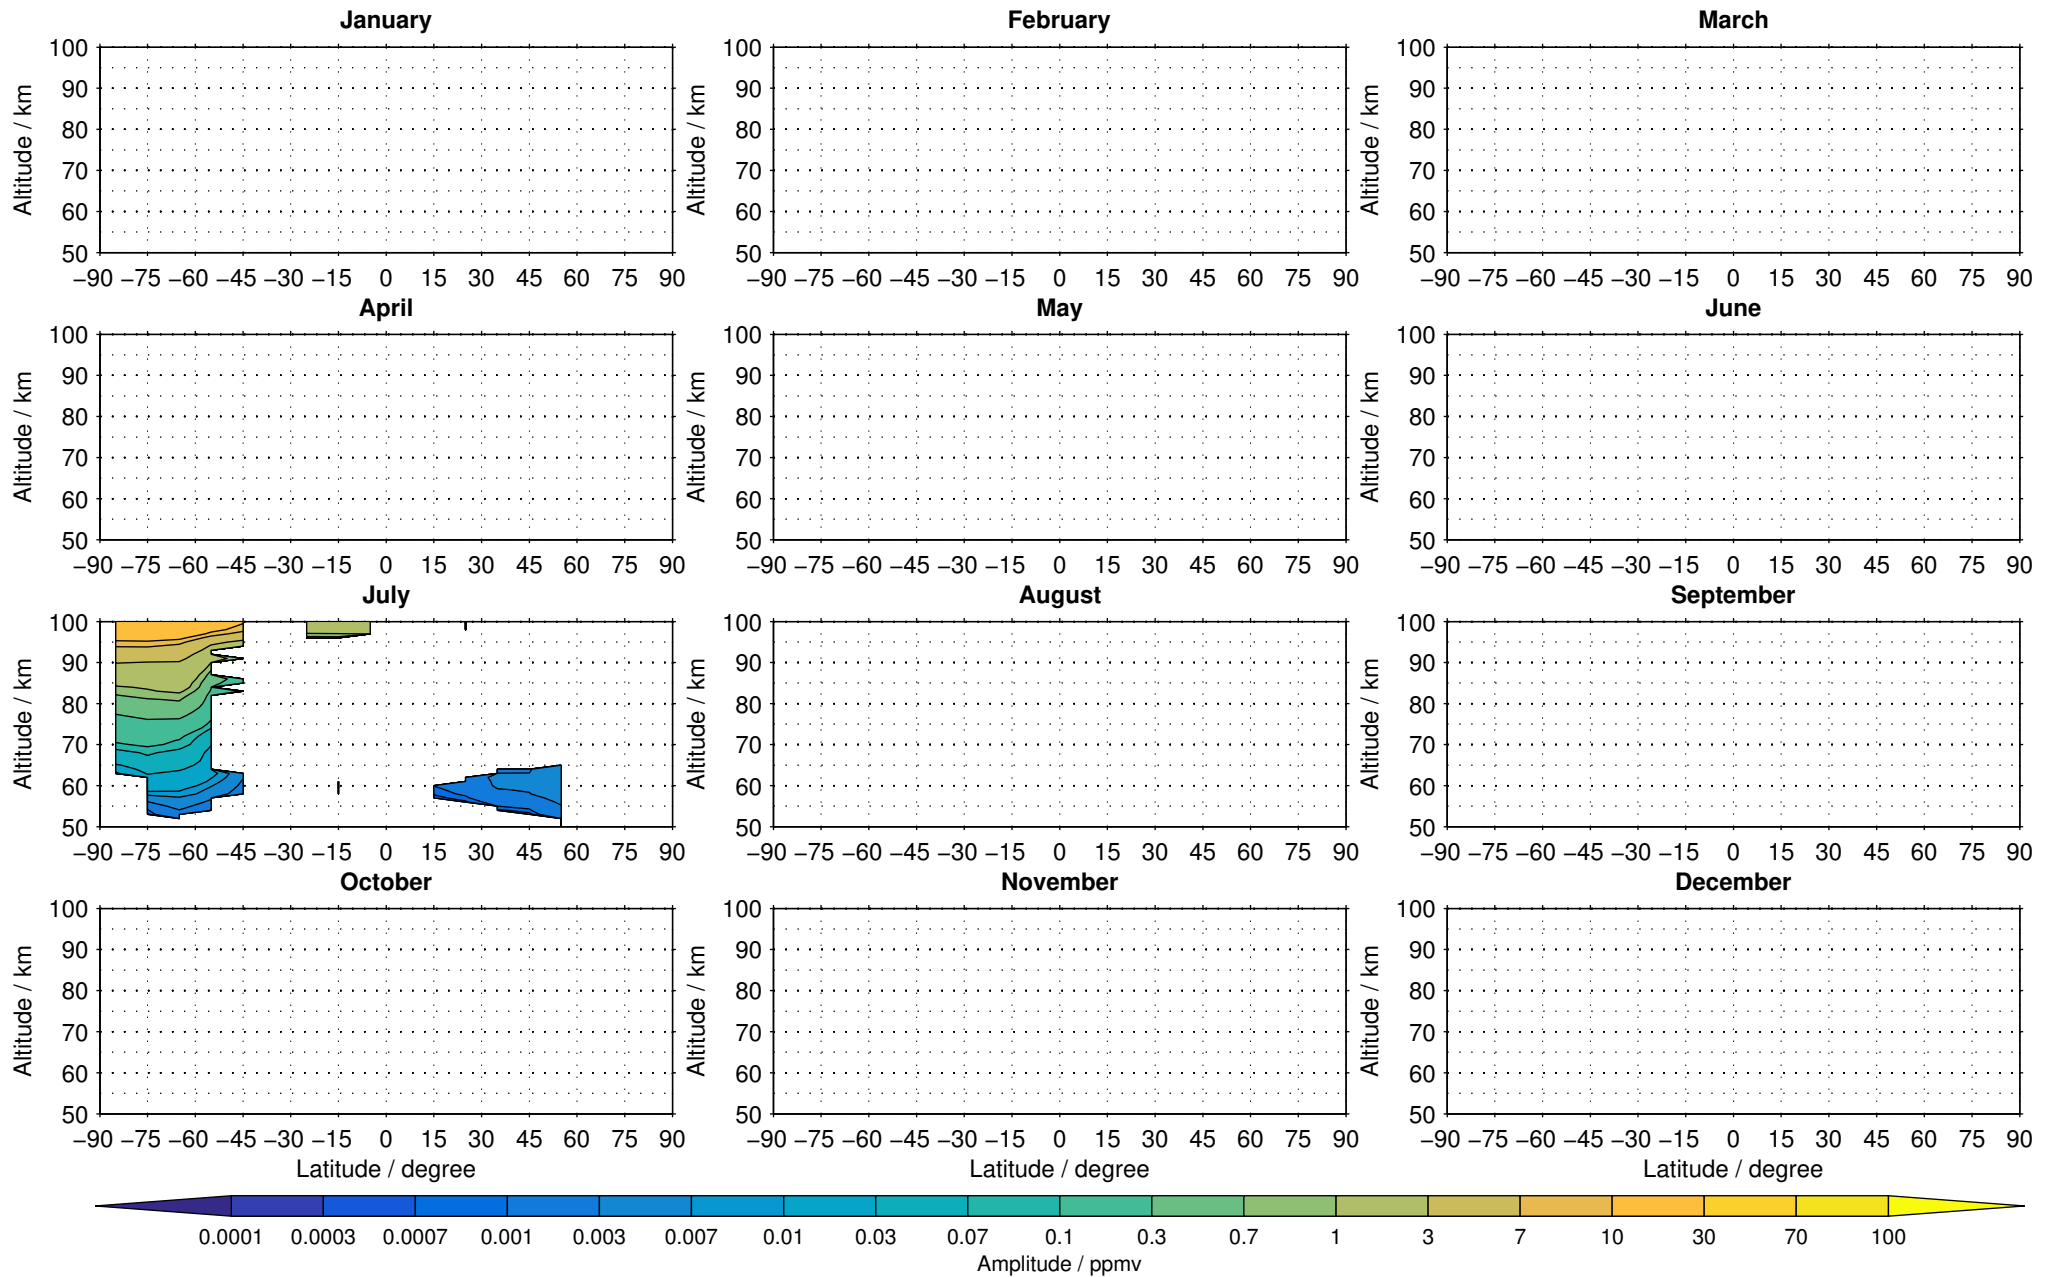

# Envisat/MIPAS (IMKIAA) V5R v722 NLC nighttime nitric oxide distribution for 2005

Creation Time:  
11-04-2017  
21:30:01 LT

# Envisat/MIPAS (IMKIAA) V5R v722 NLC nighttime nitric oxide distribution for 2007

Creation Time:  
11-04-2017  
21:30:02 LT

# Envisat/MIPAS (IMKIAA) V5R v722 NLC nighttime nitric oxide distribution for 2008

Creation Time:  
11-04-2017  
21:30:02 LT