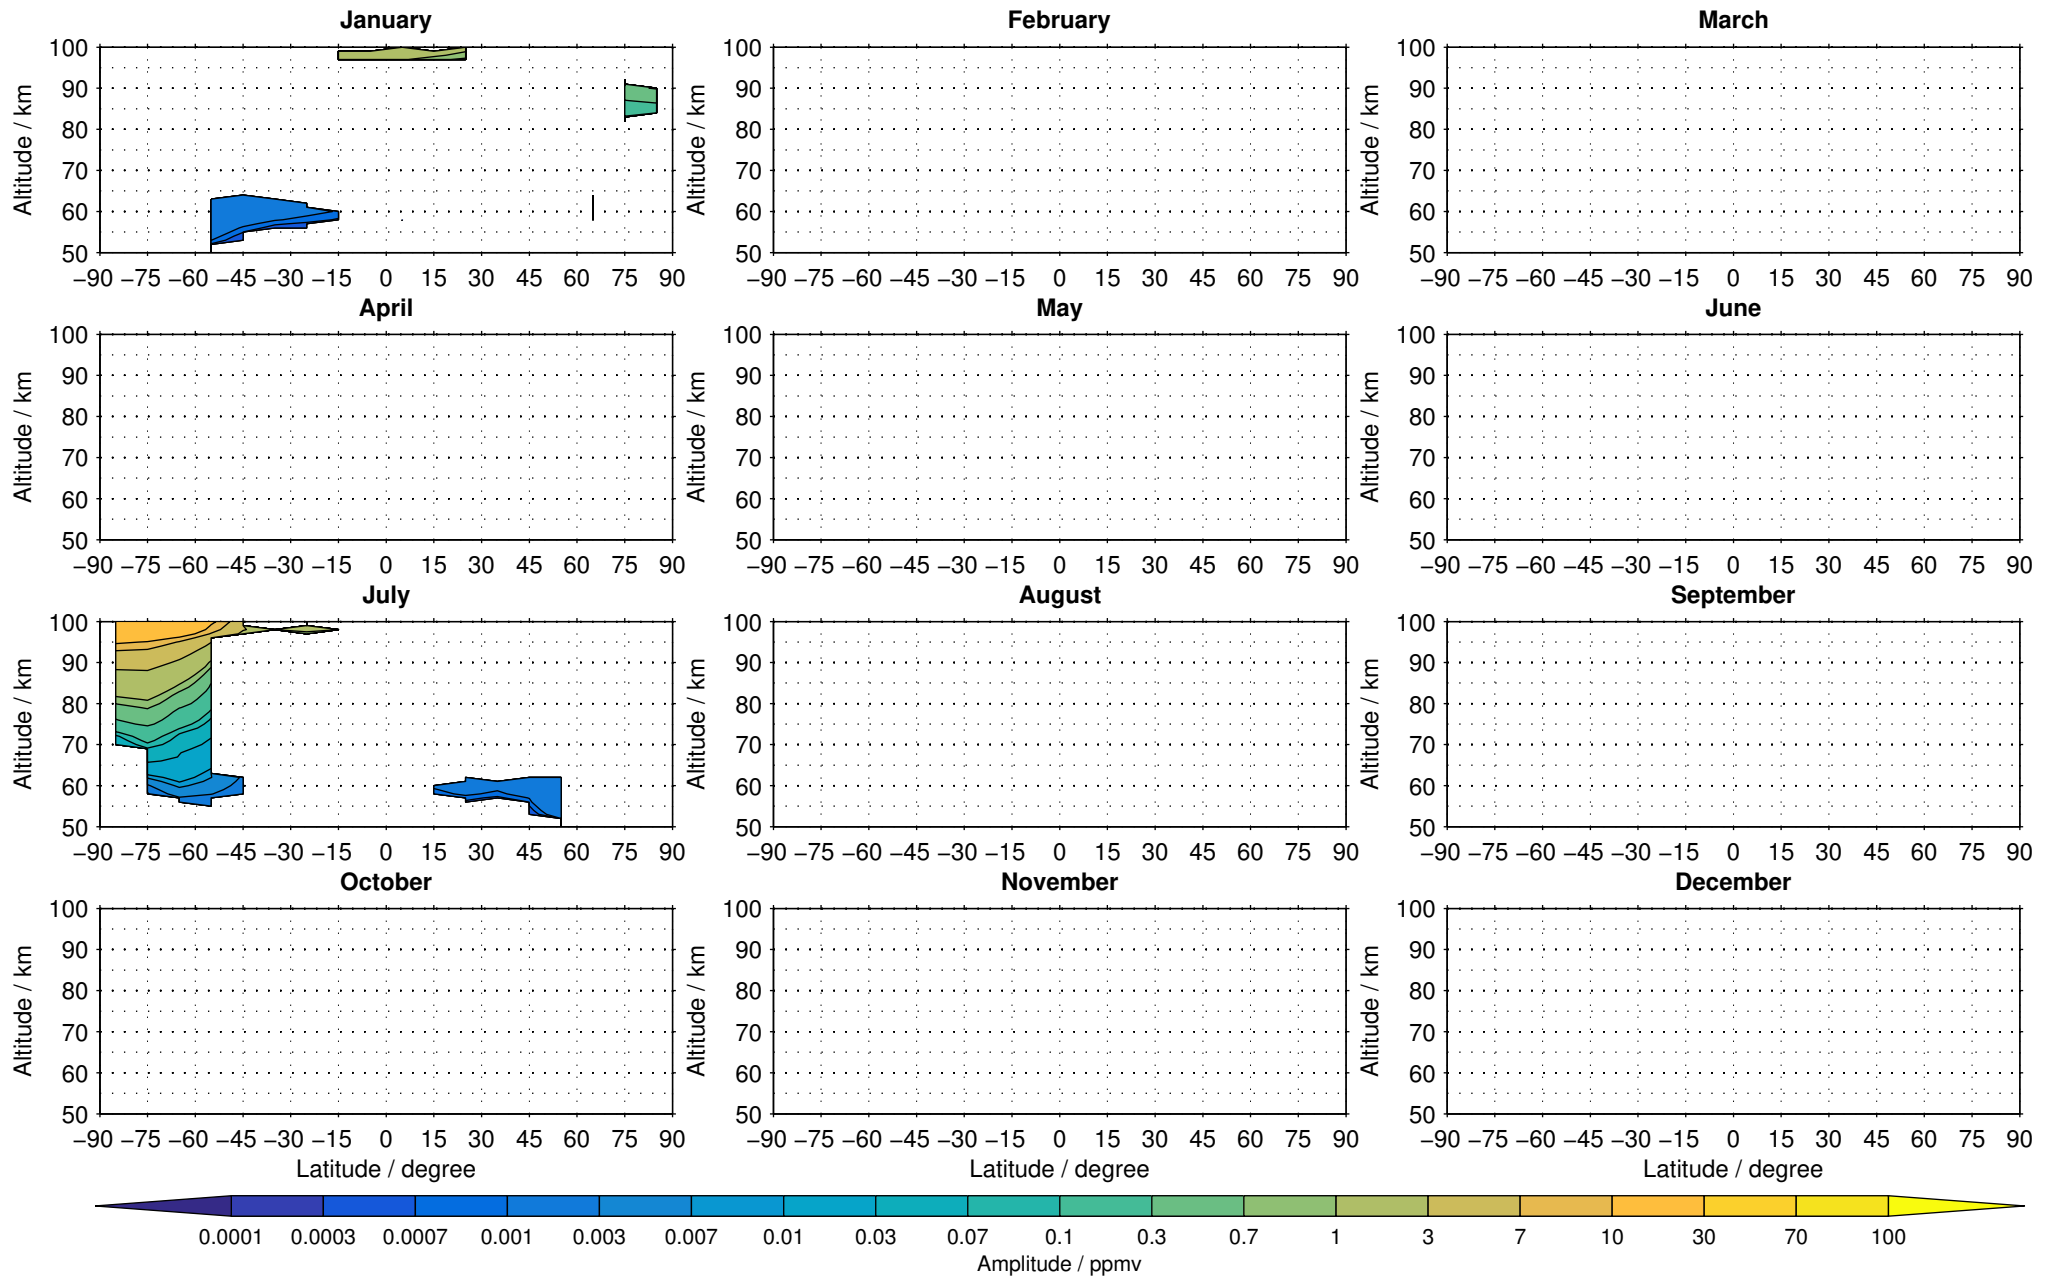

# Envisat/MIPAS (IMKIAA) V5R v722 NLC nighttime nitric oxide distribution for 2008

Creation Time:  
11-04-2017  
21:30:02 LT

# Envisat/MIPAS (IMKIAA) V5R v722 NLC nighttime nitric oxide distribution for 2009

Creation Time:  
11-04-2017  
21:30:03 LT

# Envisat/MIPAS (IMKIAA) V5R v722 NLC nighttime nitric oxide distribution for 2010

Creation Time:  
11-04-2017  
21:30:04 LT