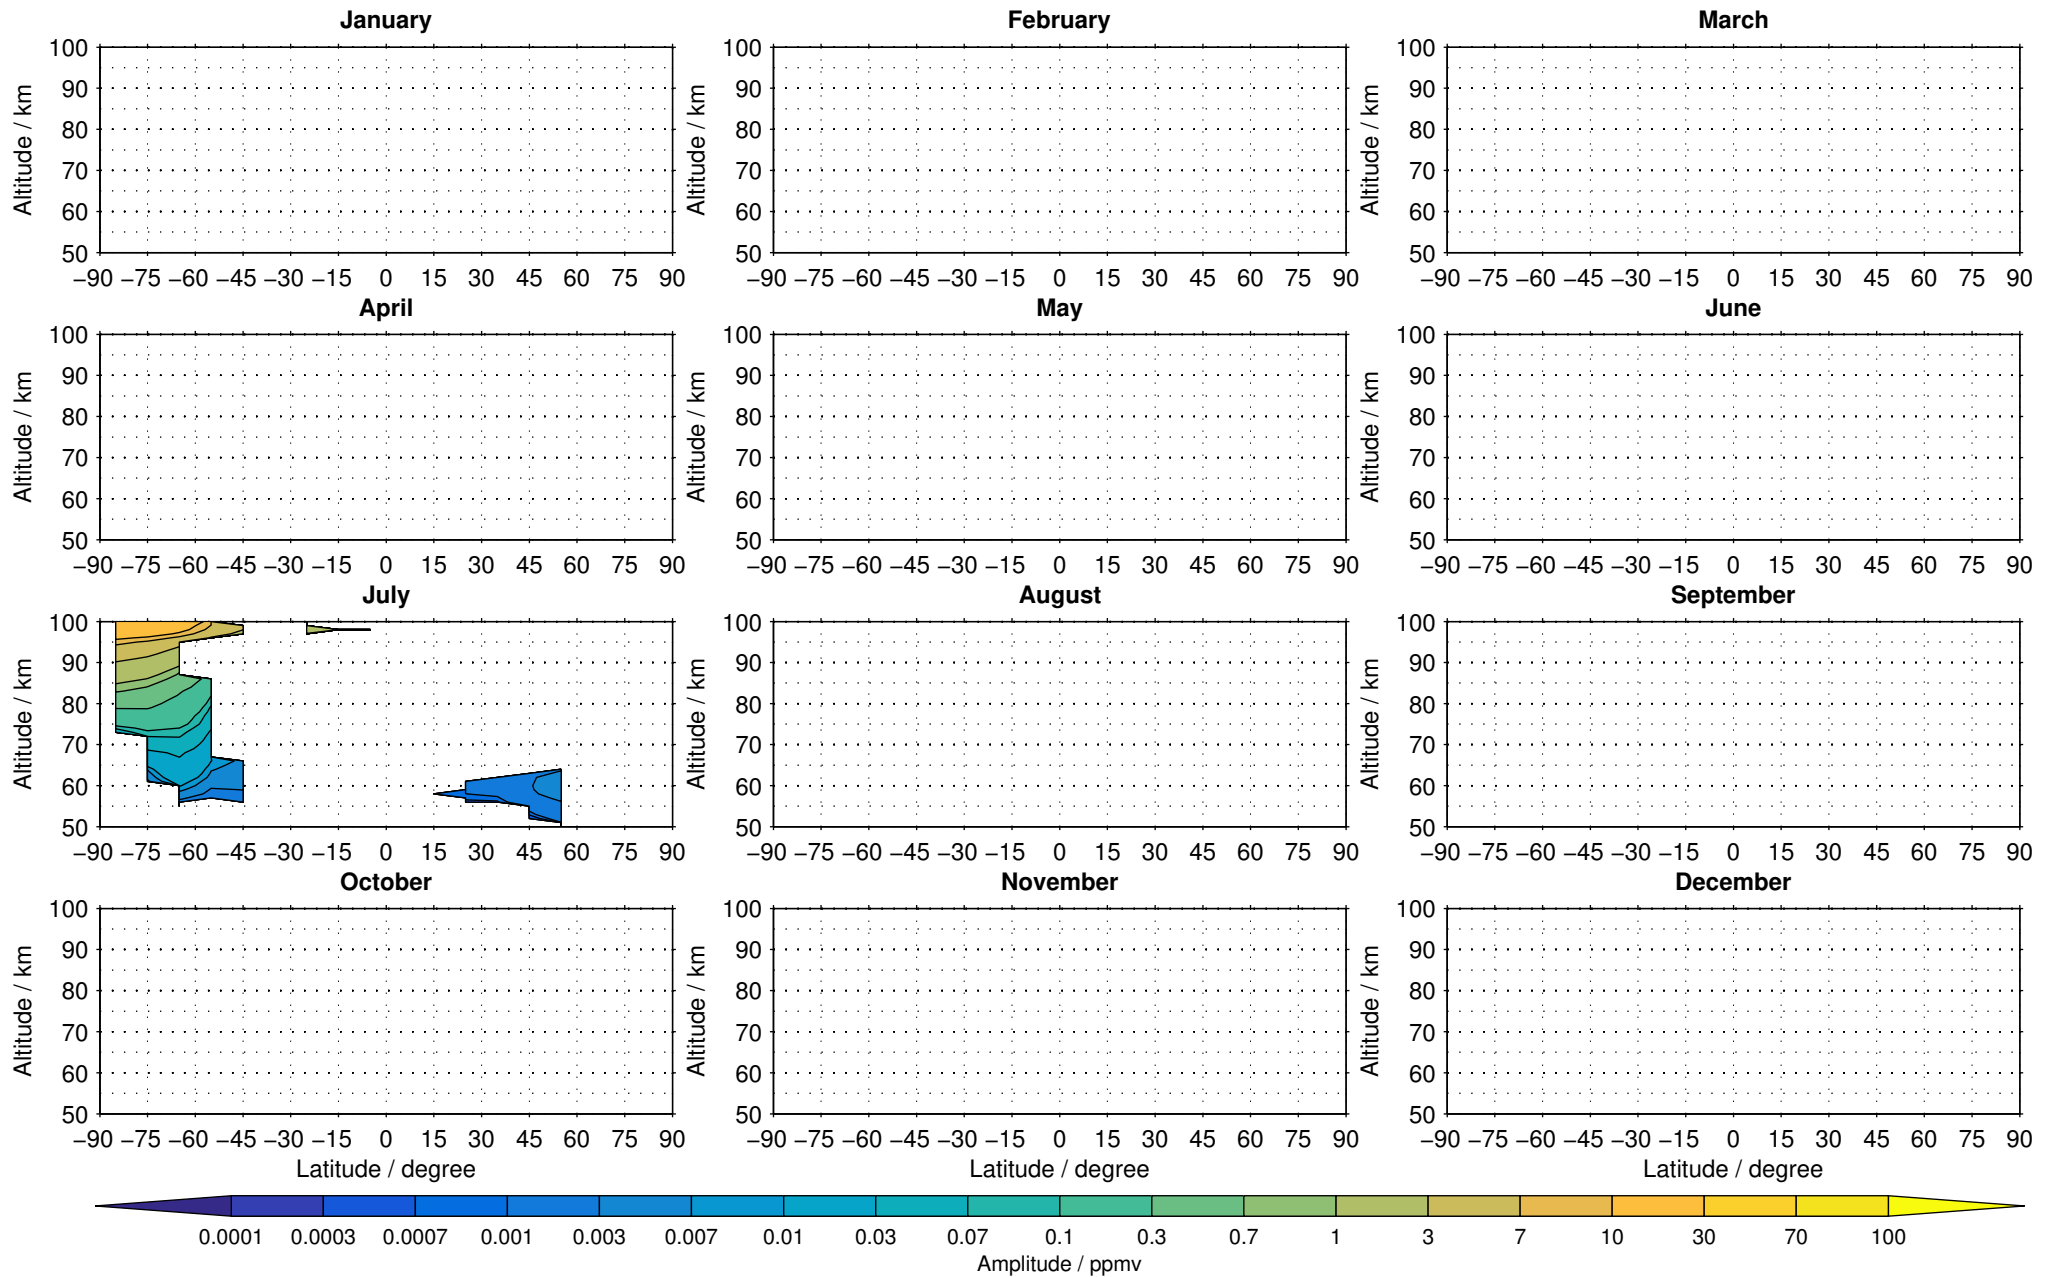

# Envisat/MIPAS (IMKIAA) V5R v722 NLC nighttime nitric oxide distribution for 2005

Creation Time:  
11-04-2017  
21:30:01 LT

# Envisat/MIPAS (IMKIAA) V5R v722 NLC nighttime nitric oxide distribution for 2007

Creation Time:  
11-04-2017  
21:30:02 LT

# Envisat/MIPAS (IMKIAA) V5R v722 NLC nighttime nitric oxide distribution for 2008

Creation Time:  
11-04-2017  
21:30:02 LT