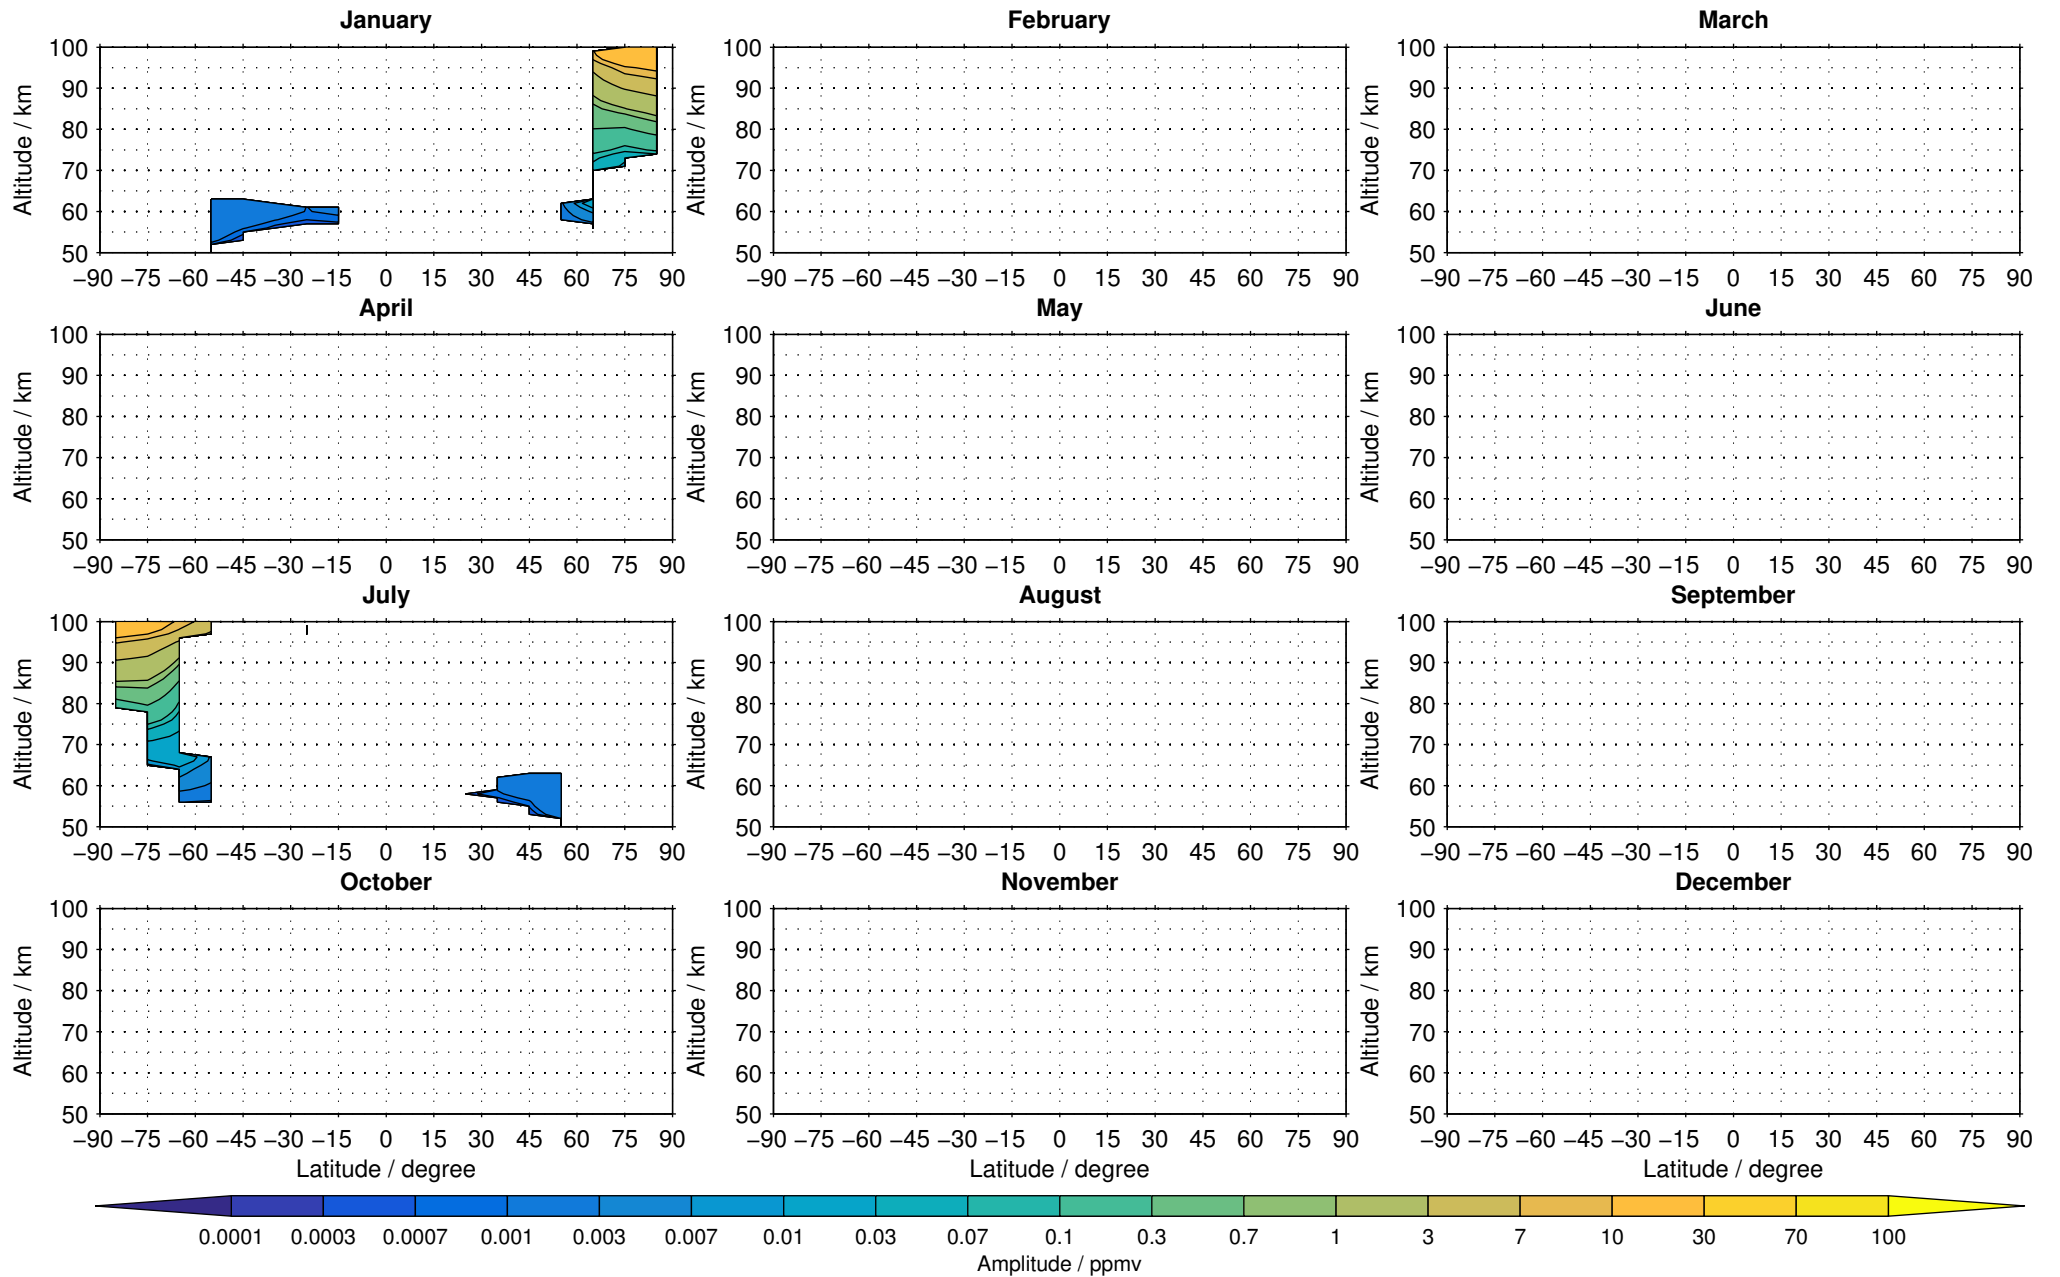

# Envisat/MIPAS (IMKIAA) V5R v722 NLC nighttime nitric oxide distribution for 2007

Creation Time:  
11-04-2017  
21:30:02 LT

# Envisat/MIPAS (IMKIAA) V5R v722 NLC nighttime nitric oxide distribution for 2008

Creation Time:  
11-04-2017  
21:30:02 LT

# Envisat/MIPAS (IMKIAA) V5R v722 NLC nighttime nitric oxide distribution for 2009

Creation Time:  
11-04-2017  
21:30:03 LT