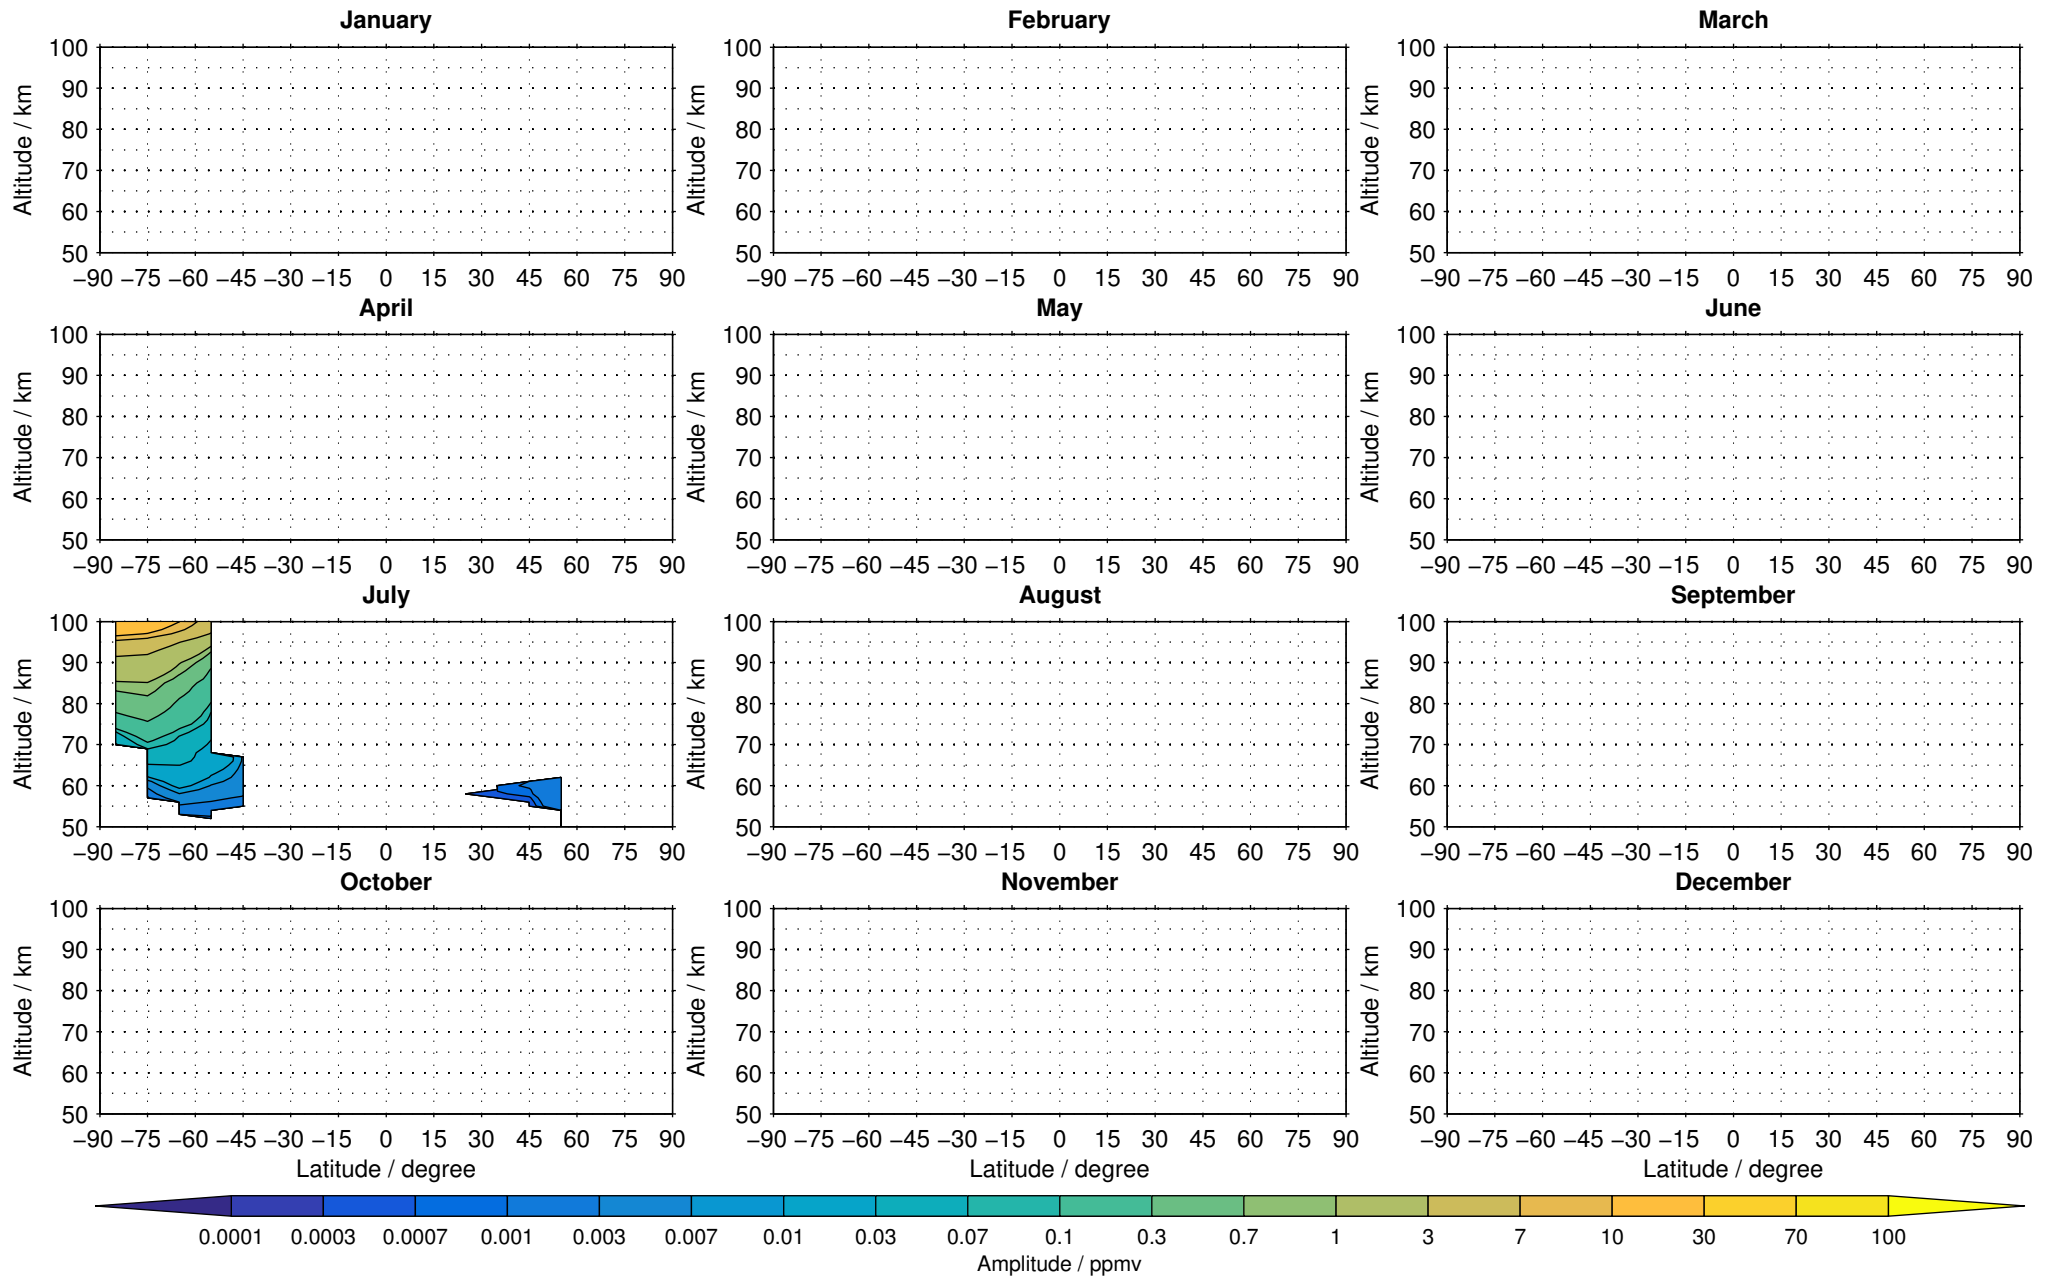

# Envisat/MIPAS (IMKIAA) V5R v722 NLC nighttime nitric oxide distribution for 2005

Creation Time:  
11-04-2017  
21:30:01 LT

# Envisat/MIPAS (IMKIAA) V5R v722 NLC nighttime nitric oxide distribution for 2007

Creation Time:  
11-04-2017  
21:30:02 LT

# Envisat/MIPAS (IMKIAA) V5R v722 NLC nighttime nitric oxide distribution for 2008

Creation Time:  
11-04-2017  
21:30:02 LT