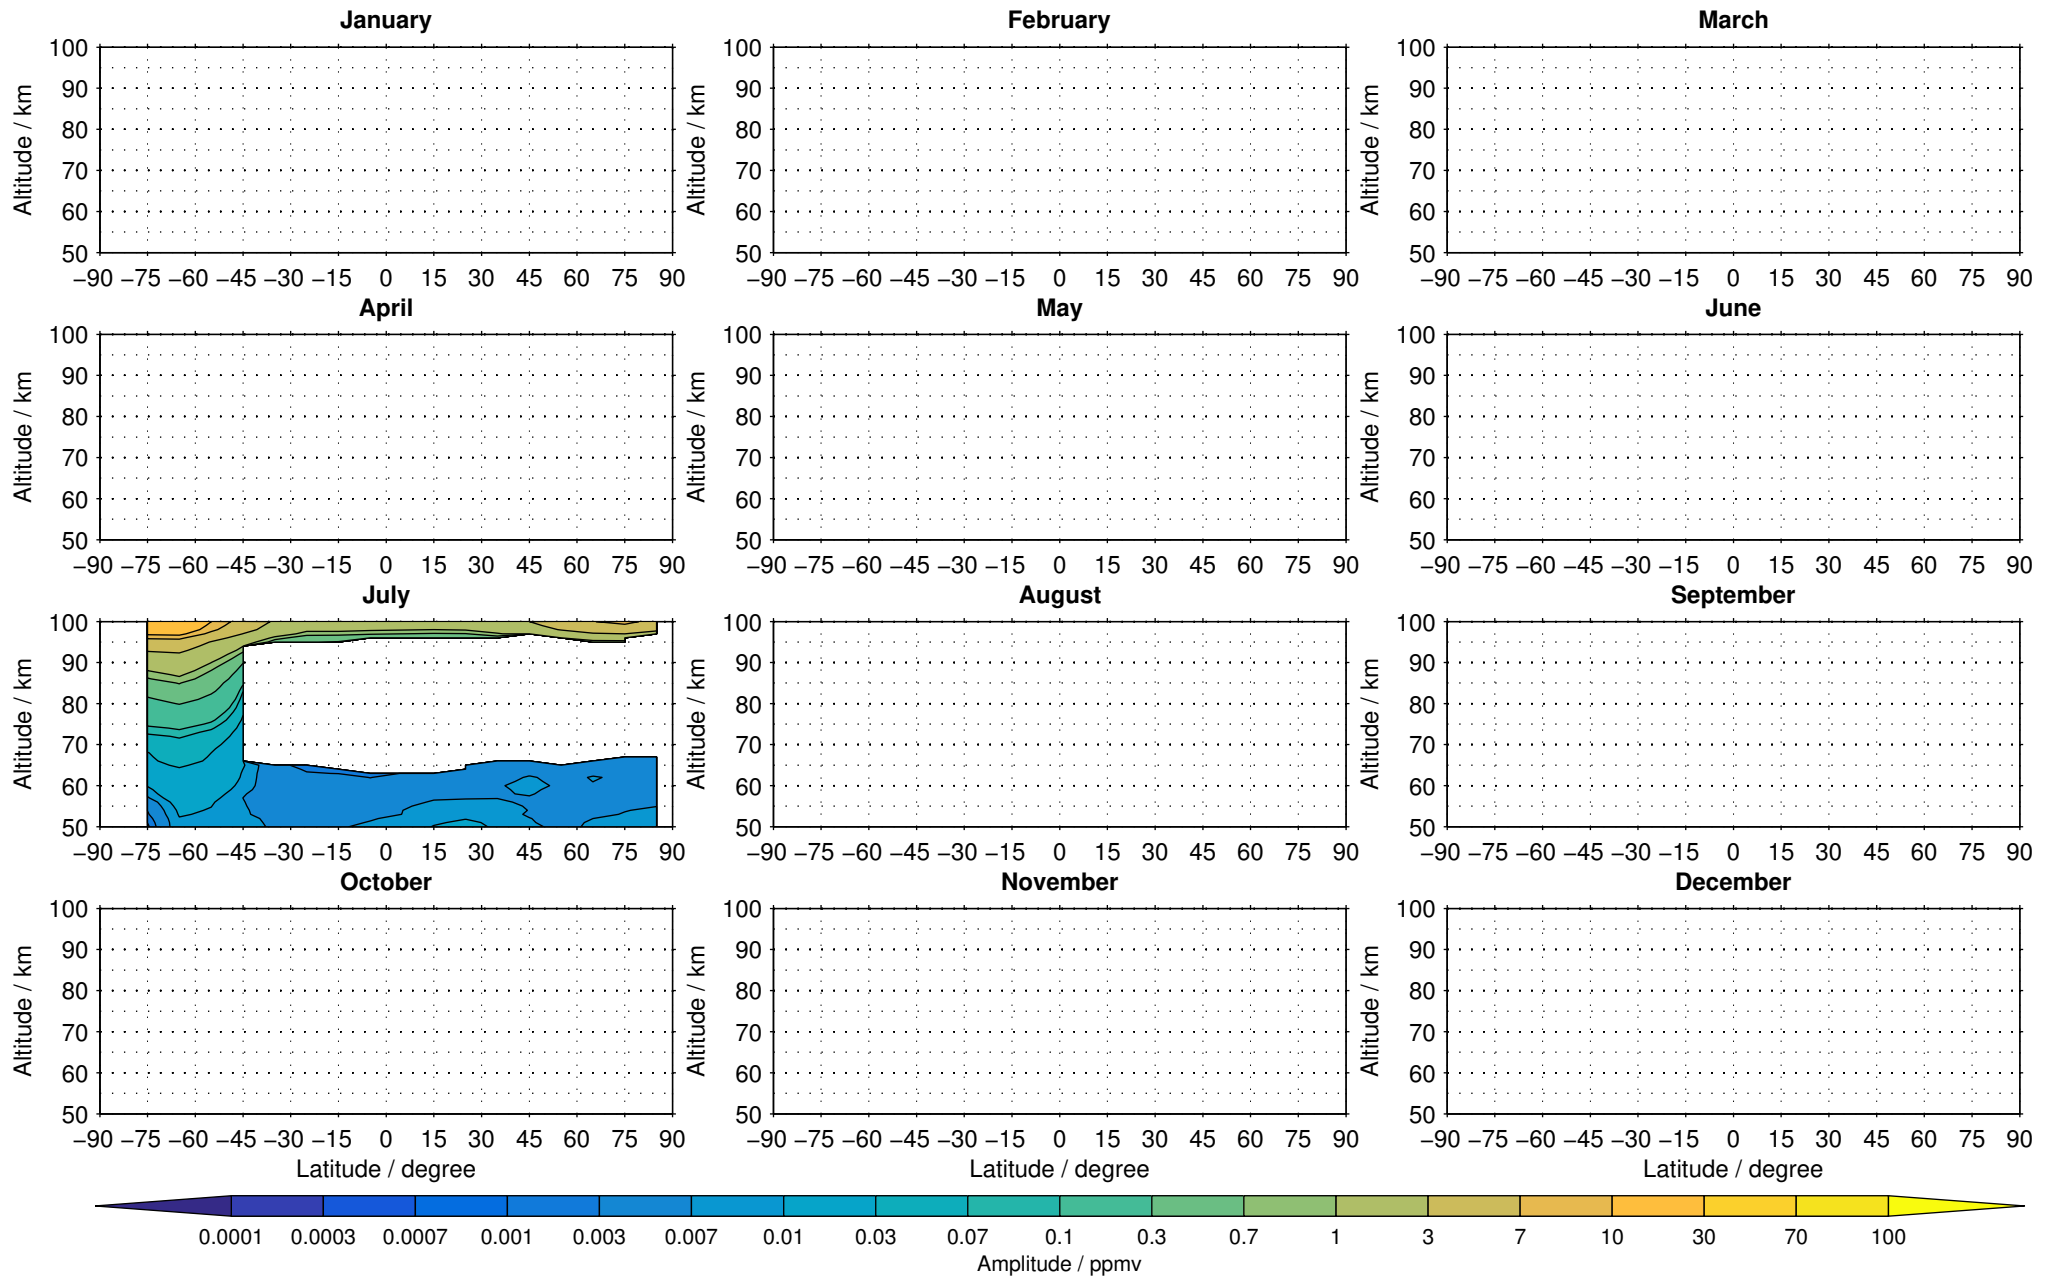

# Envisat/MIPAS (IMKIAA) V5R v722 NLC daytime nitric oxide distribution for 2005

Creation Time:  
11-04-2017  
21:29:54 LT

# Envisat/MIPAS (IMKIAA) V5R v722 NLC daytime nitric oxide distribution for 2007

Creation Time:  
11-04-2017  
21:29:54 LT

# Envisat/MIPAS (IMKIAA) V5R v722 NLC daytime nitric oxide distribution for 2008

Creation Time:  
11-04-2017  
21:29:55 LT