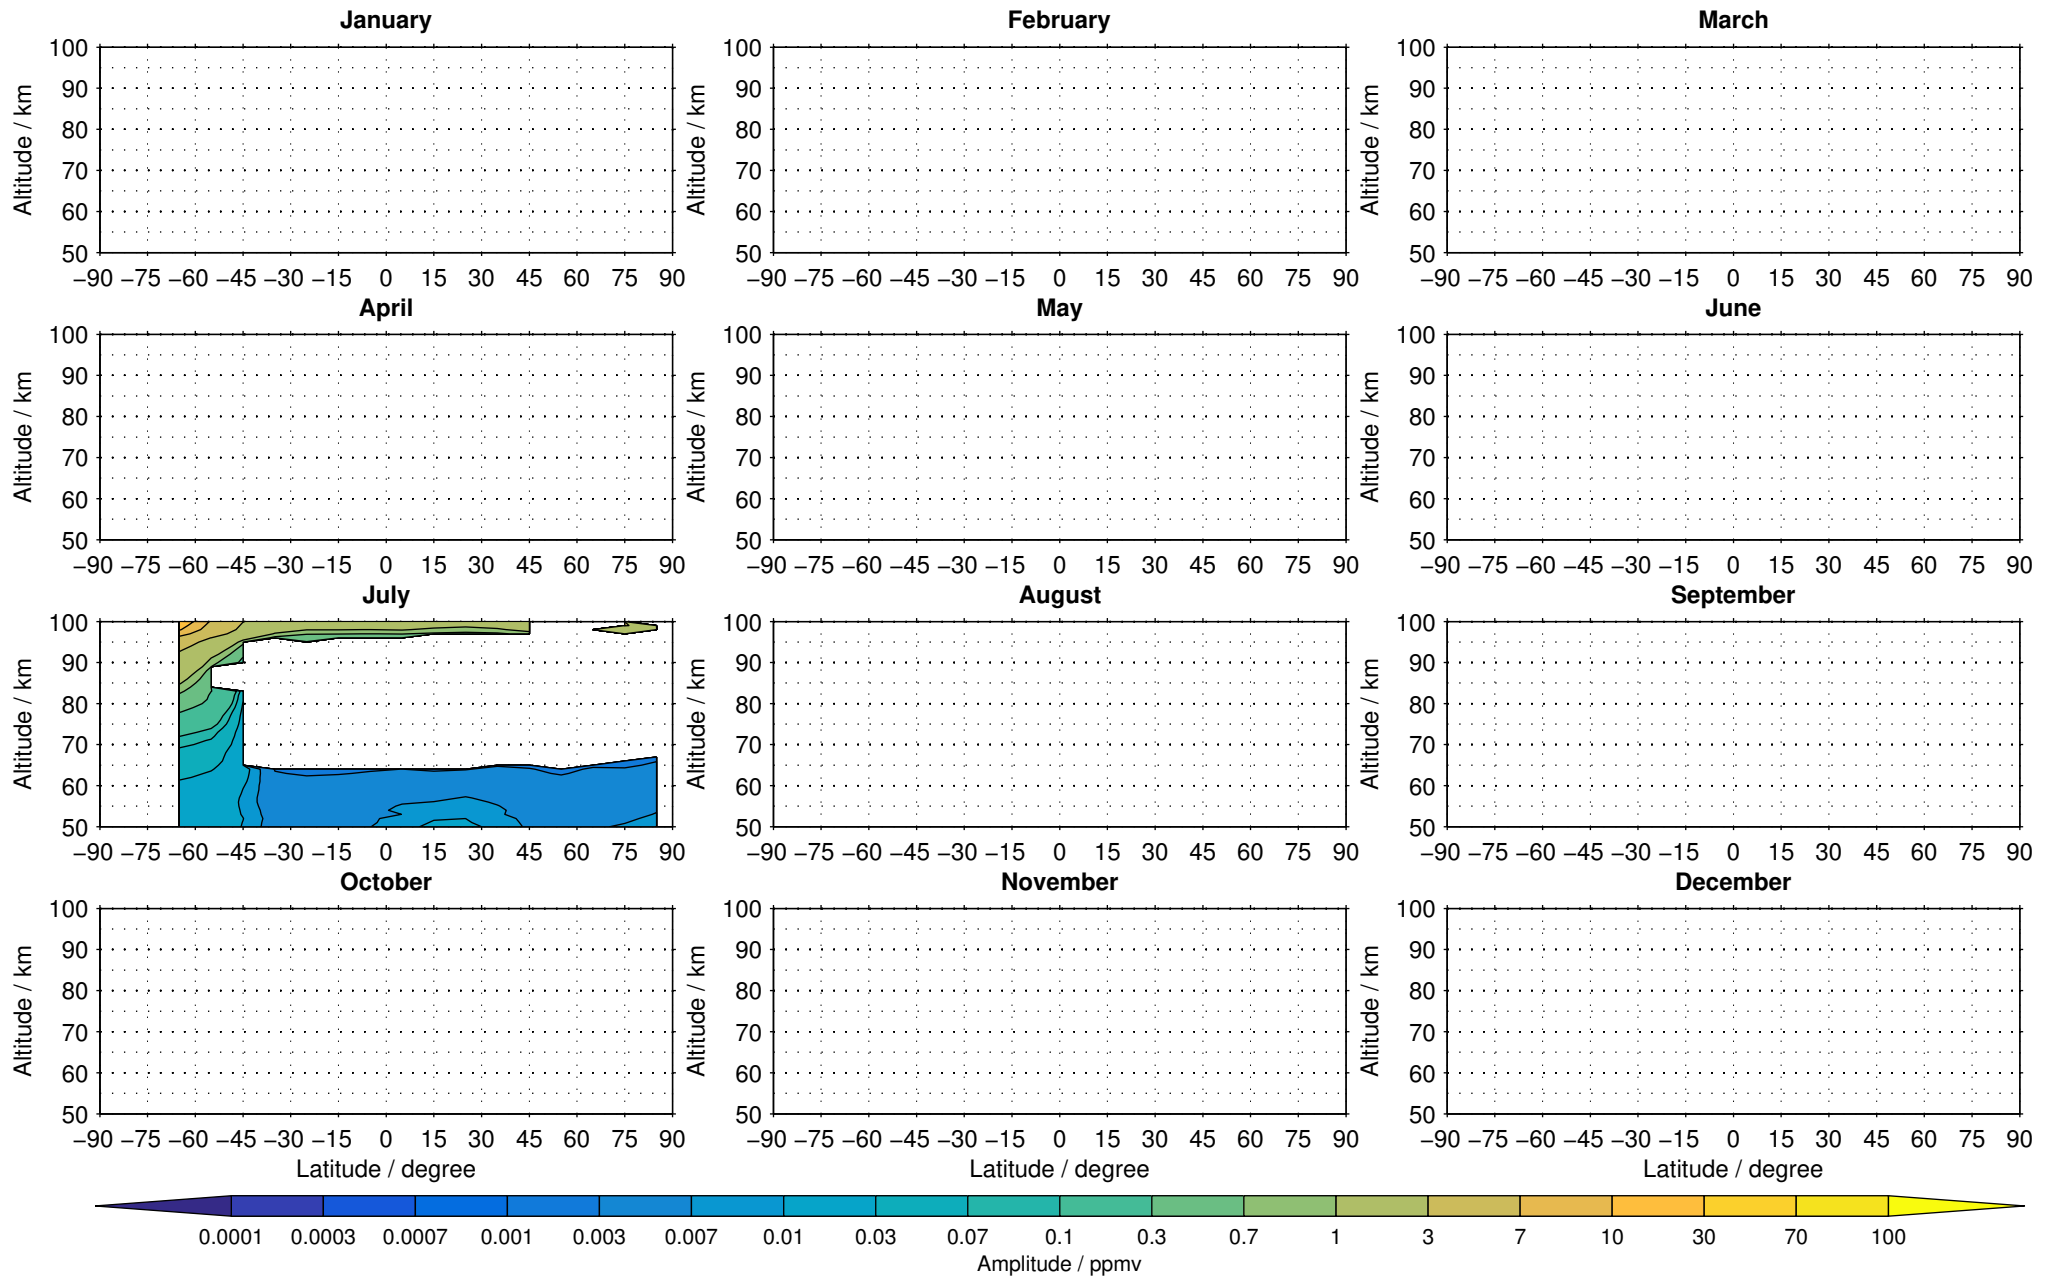

# Envisat/MIPAS (IMKIAA) V5R v722 NLC daytime nitric oxide distribution for 2005

Creation Time:  
11-04-2017  
21:29:54 LT

# Envisat/MIPAS (IMKIAA) V5R v722 NLC daytime nitric oxide distribution for 2007

Creation Time:  
11-04-2017  
21:29:54 LT

# Envisat/MIPAS (IMKIAA) V5R v722 NLC daytime nitric oxide distribution for 2008

Creation Time:  
11-04-2017  
21:29:55 LT