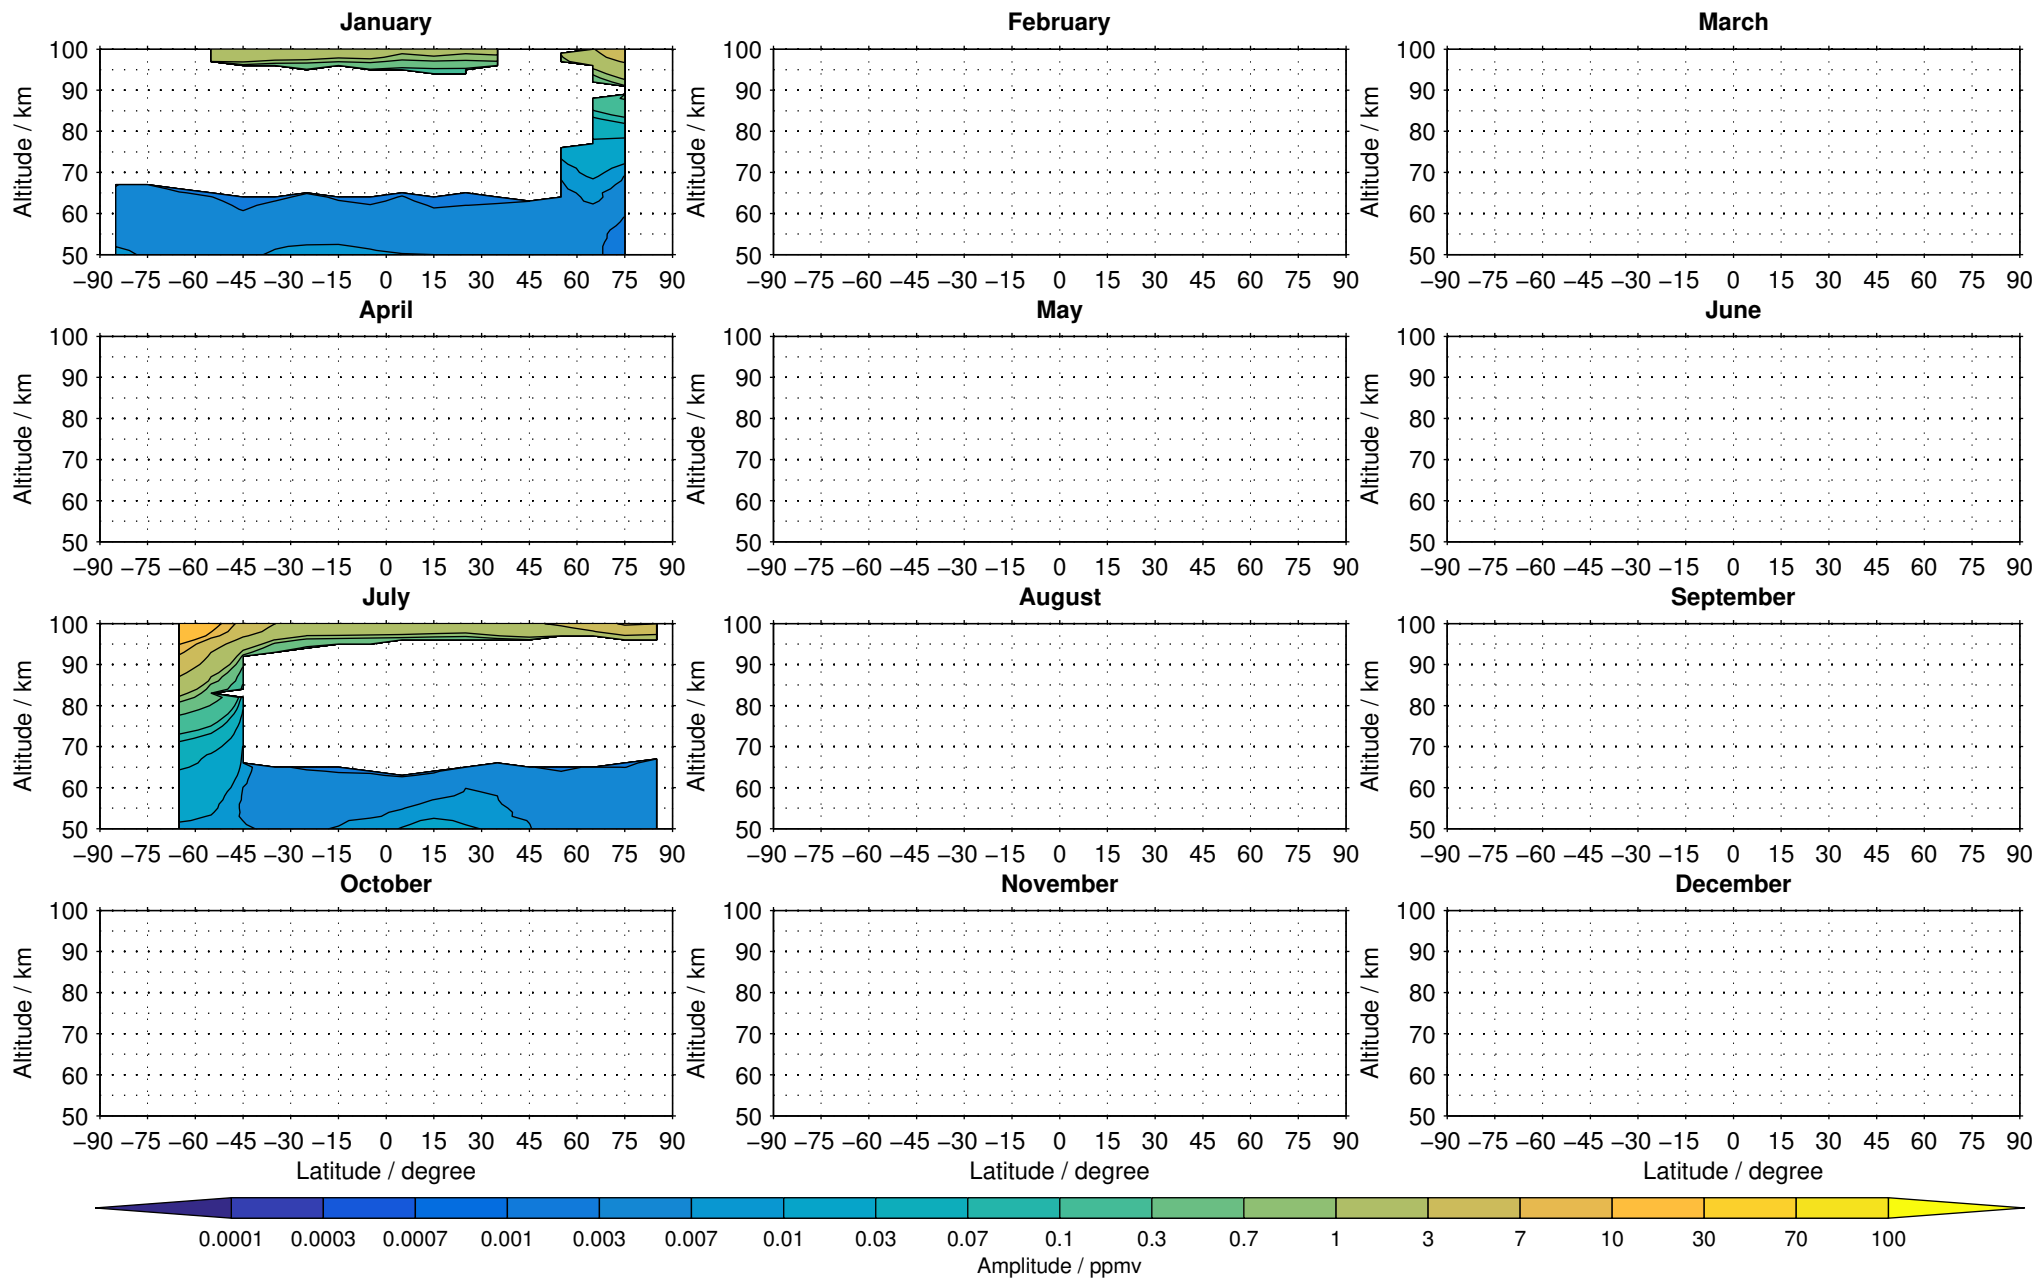

# Envisat/MIPAS (IMKIAA) V5R v722 NLC daytime nitric oxide distribution for 2008

Creation Time:  
11-04-2017  
21:29:55 LT

# Envisat/MIPAS (IMKIAA) V5R v722 NLC daytime nitric oxide distribution for 2009

Creation Time:  
11-04-2017  
21:29:56 LT

# Envisat/MIPAS (IMKIAA) V5R v722 NLC daytime nitric oxide distribution for 2010

Creation Time:  
11-04-2017  
21:29:56 LT