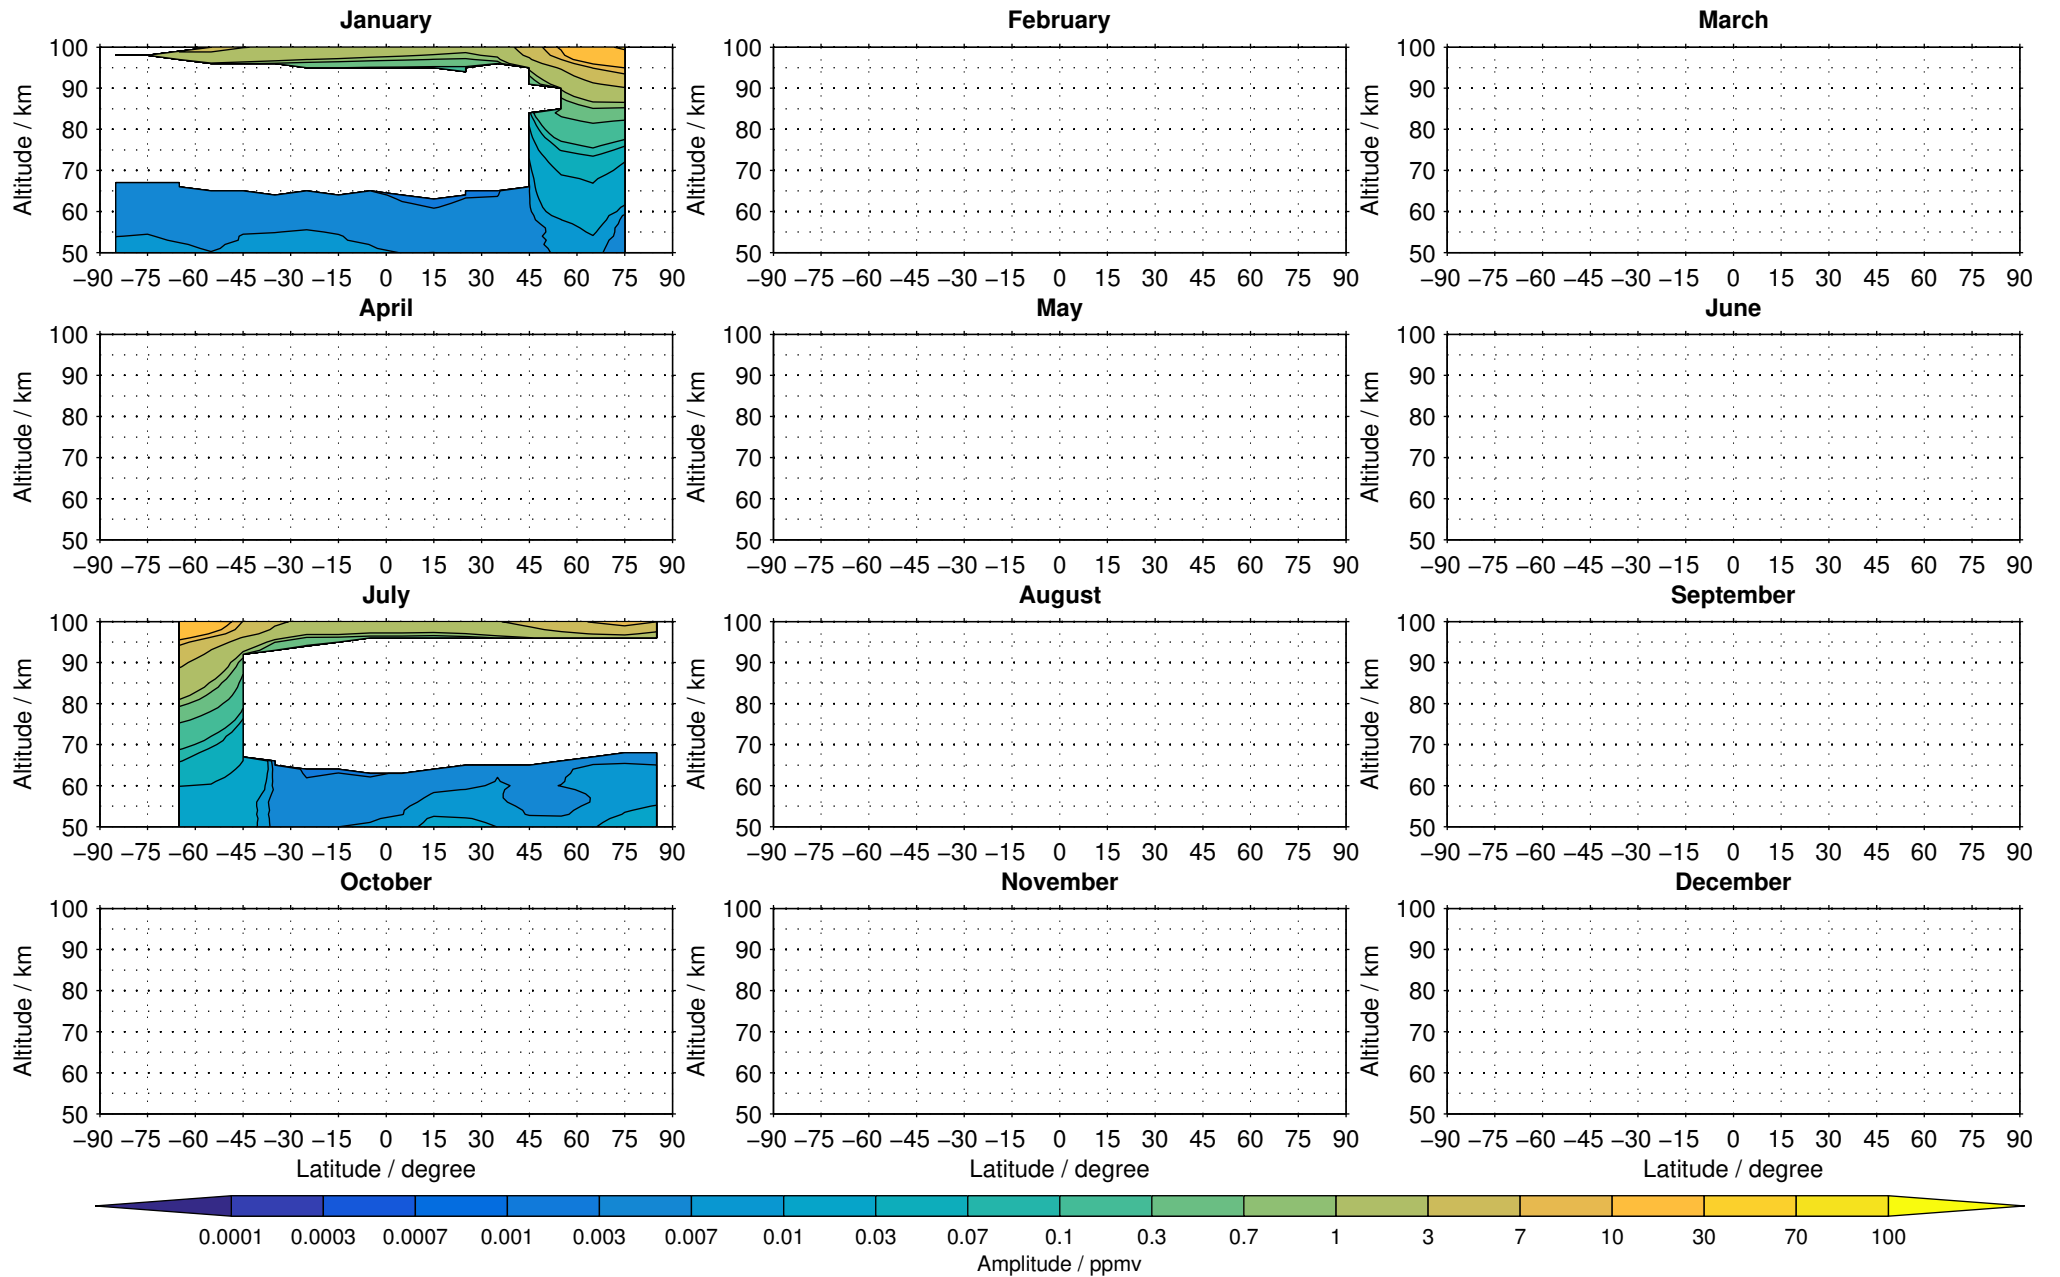

# Envisat/MIPAS (IMKIAA) V5R v722 NLC daytime nitric oxide distribution for 2009

Creation Time:  
11-04-2017  
21:29:56 LT

# Envisat/MIPAS (IMKIAA) V5R v722 NLC daytime nitric oxide distribution for 2010

Creation Time:  
11-04-2017  
21:29:56 LT

# Envisat/MIPAS (IMKIAA) V5R v722 NLC daytime nitric oxide distribution for 2011

Creation Time:  
11-04-2017  
21:29:57 LT