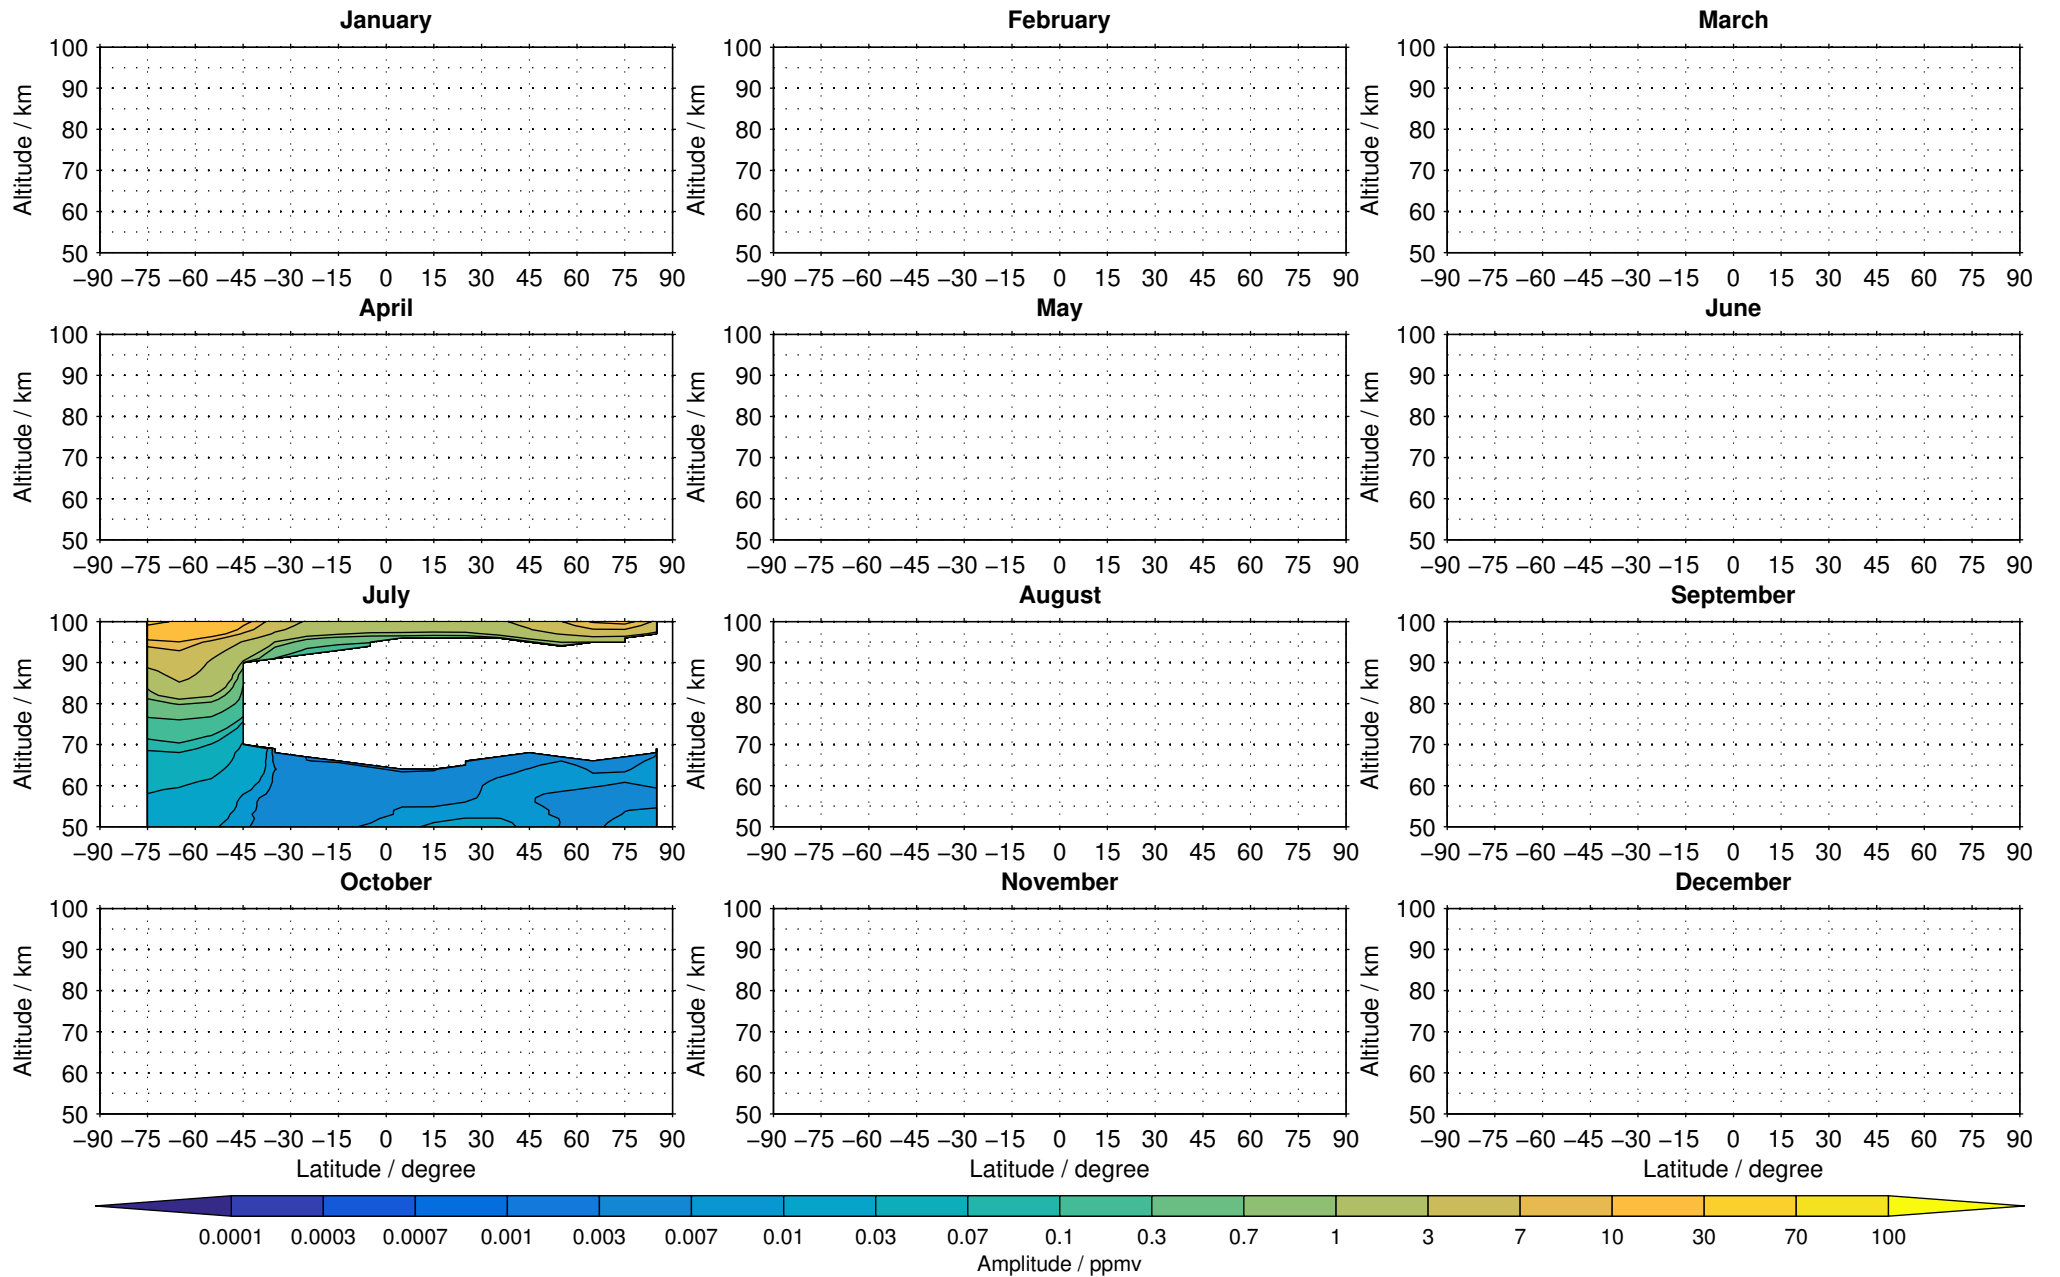

# Envisat/MIPAS (IMKIAA) V5R v722 NLC daytime nitric oxide distribution for 2005

Creation Time:  
11-04-2017  
21:29:54 LT

# Envisat/MIPAS (IMKIAA) V5R v722 NLC daytime nitric oxide distribution for 2007

Creation Time:  
11-04-2017  
21:29:54 LT

# Envisat/MIPAS (IMKIAA) V5R v722 NLC daytime nitric oxide distribution for 2008

Creation Time:  
11-04-2017  
21:29:55 LT