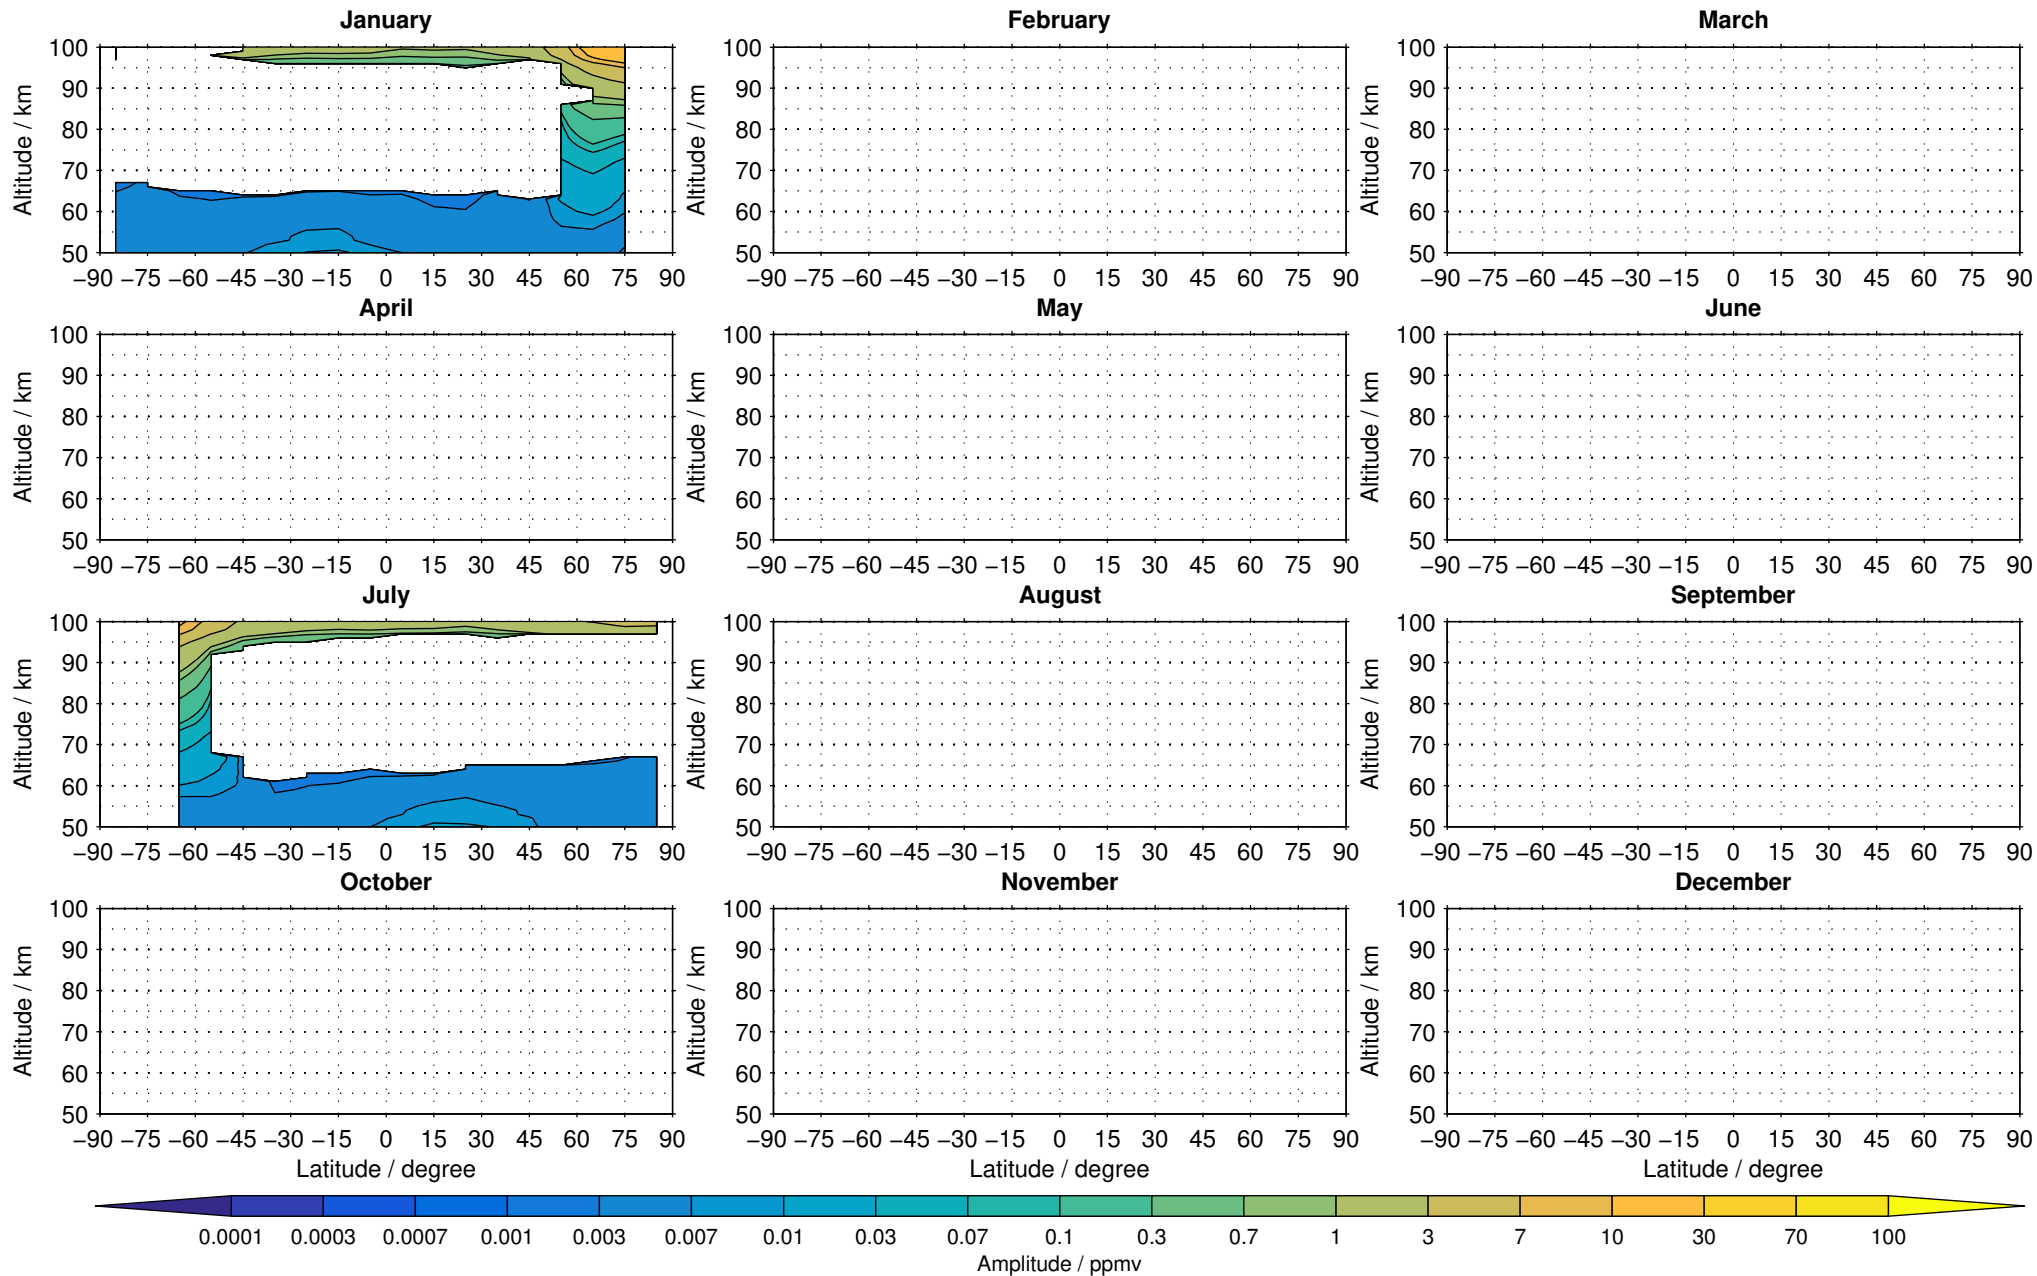

# Envisat/MIPAS (IMKIAA) V5R v722 NLC daytime nitric oxide distribution for 2007

Creation Time:  
11-04-2017  
21:29:54 LT

# Envisat/MIPAS (IMKIAA) V5R v722 NLC daytime nitric oxide distribution for 2008

Creation Time:  
11-04-2017  
21:29:55 LT

# Envisat/MIPAS (IMKIAA) V5R v722 NLC daytime nitric oxide distribution for 2009

Creation Time:  
11-04-2017  
21:29:56 LT