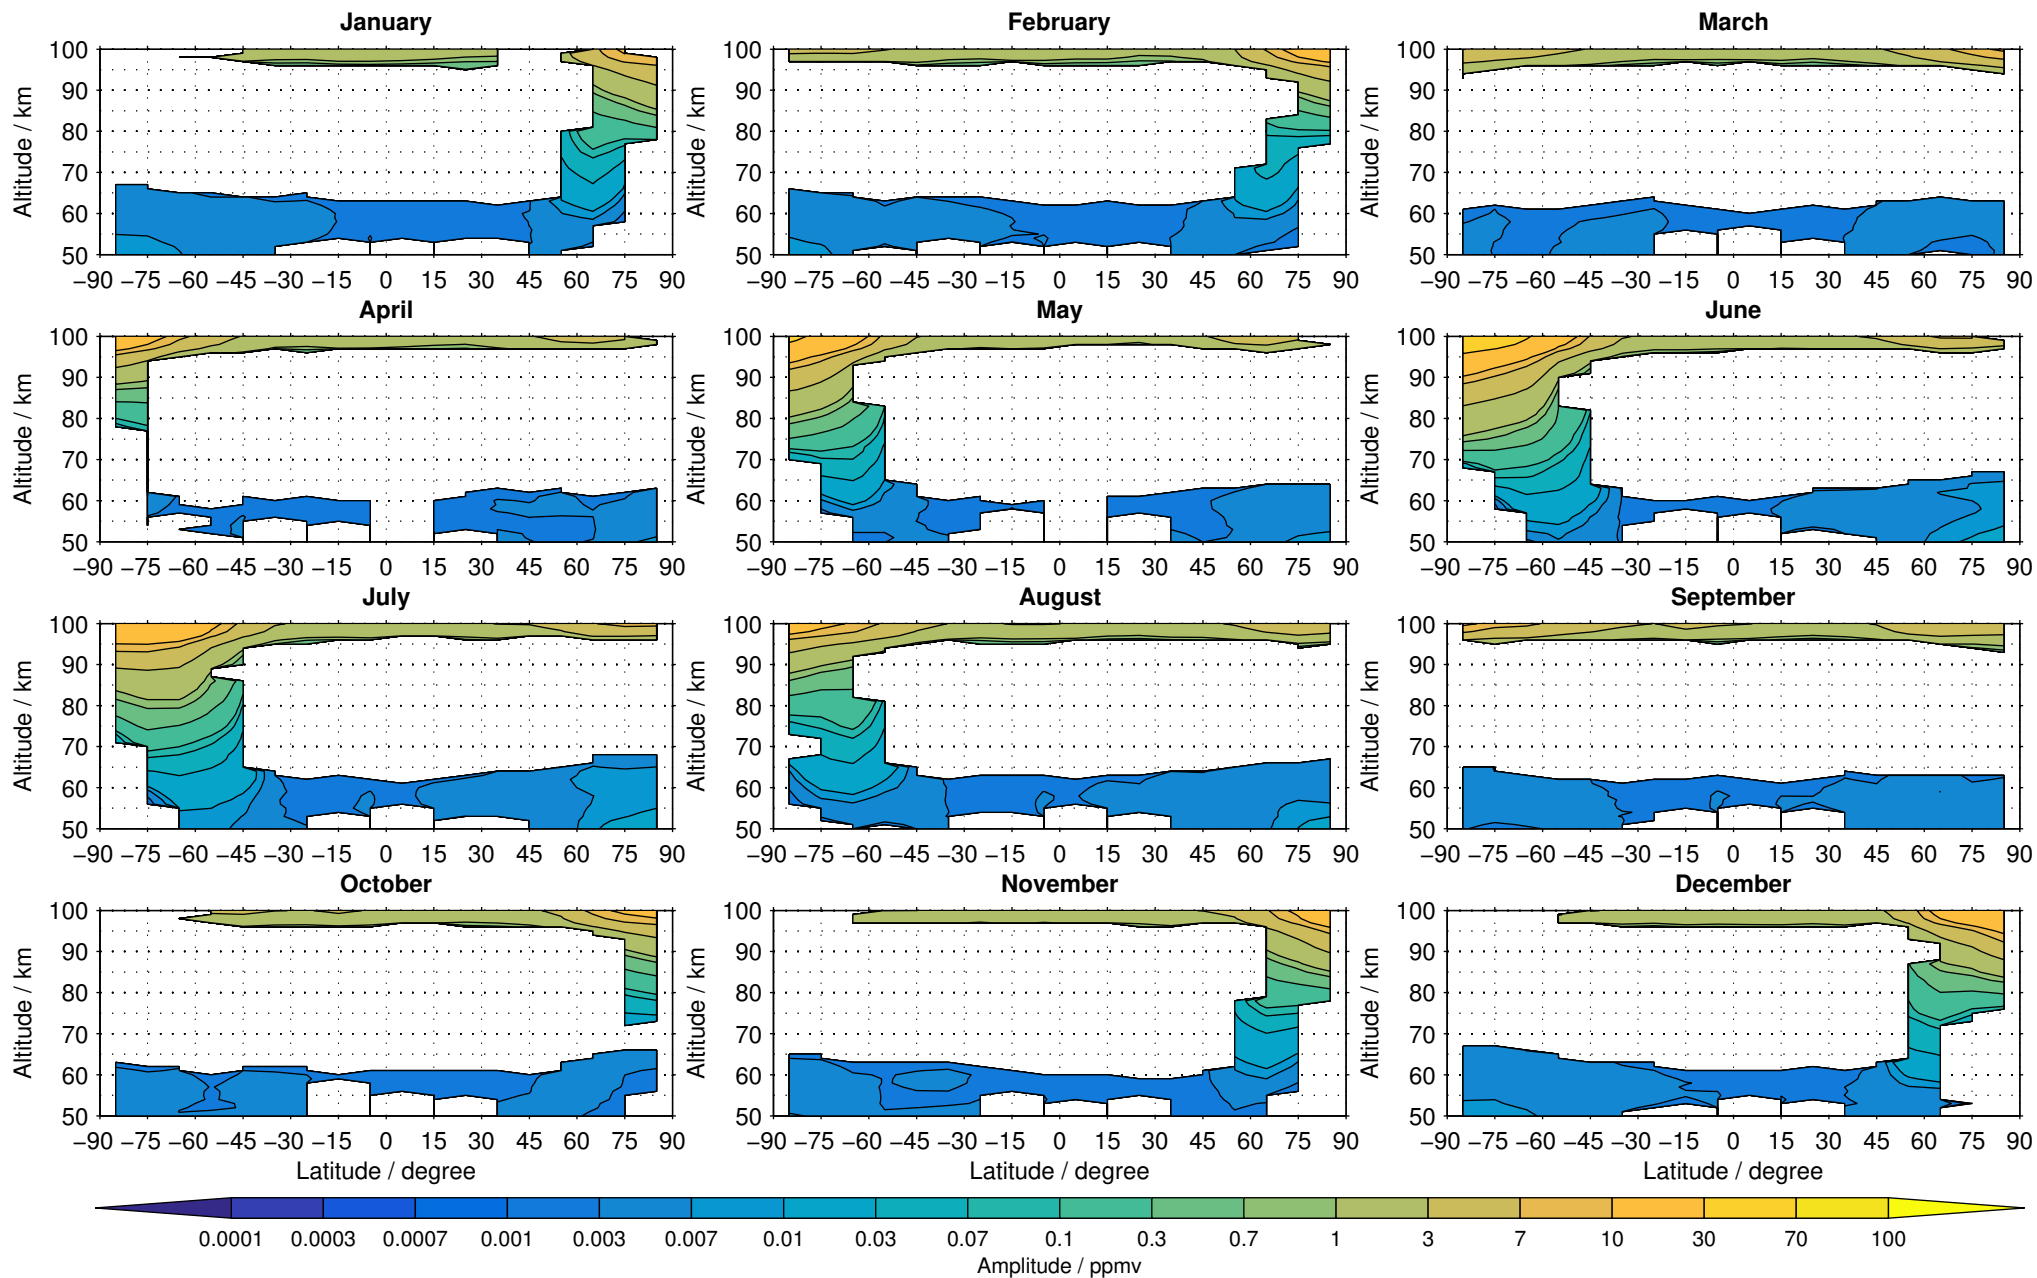

Envisat/MIPAS (IMKIAA) V5R v622 UA nitric oxide distribution for 2007

Creation Time:
11-04-2017
21:28:04 LT

Envisat/MIPAS (IMKIAA) V5R v622 UA nitric oxide distribution for 2008

Creation Time:
11-04-2017
21:28:05 LT

Envisat/MIPAS (IMKIAA) V5R v622 UA nitric oxide distribution for 2009

Creation Time:
11-04-2017
21:28:07 LT

Envisat/MIPAS (IMKIAA) V5R v622 UA nitric oxide distribution for 2010

Creation Time:
11-04-2017
21:28:08 LT

Envisat/MIPAS (IMKIAA) V5R v622 UA nitric oxide distribution for 2011

Creation Time:
11-04-2017
21:28:09 LT

Envisat/MIPAS (IMKIAA) V5R v622 UA nitric oxide distribution for 2012

Creation Time:
11-04-2017
21:28:10 LT