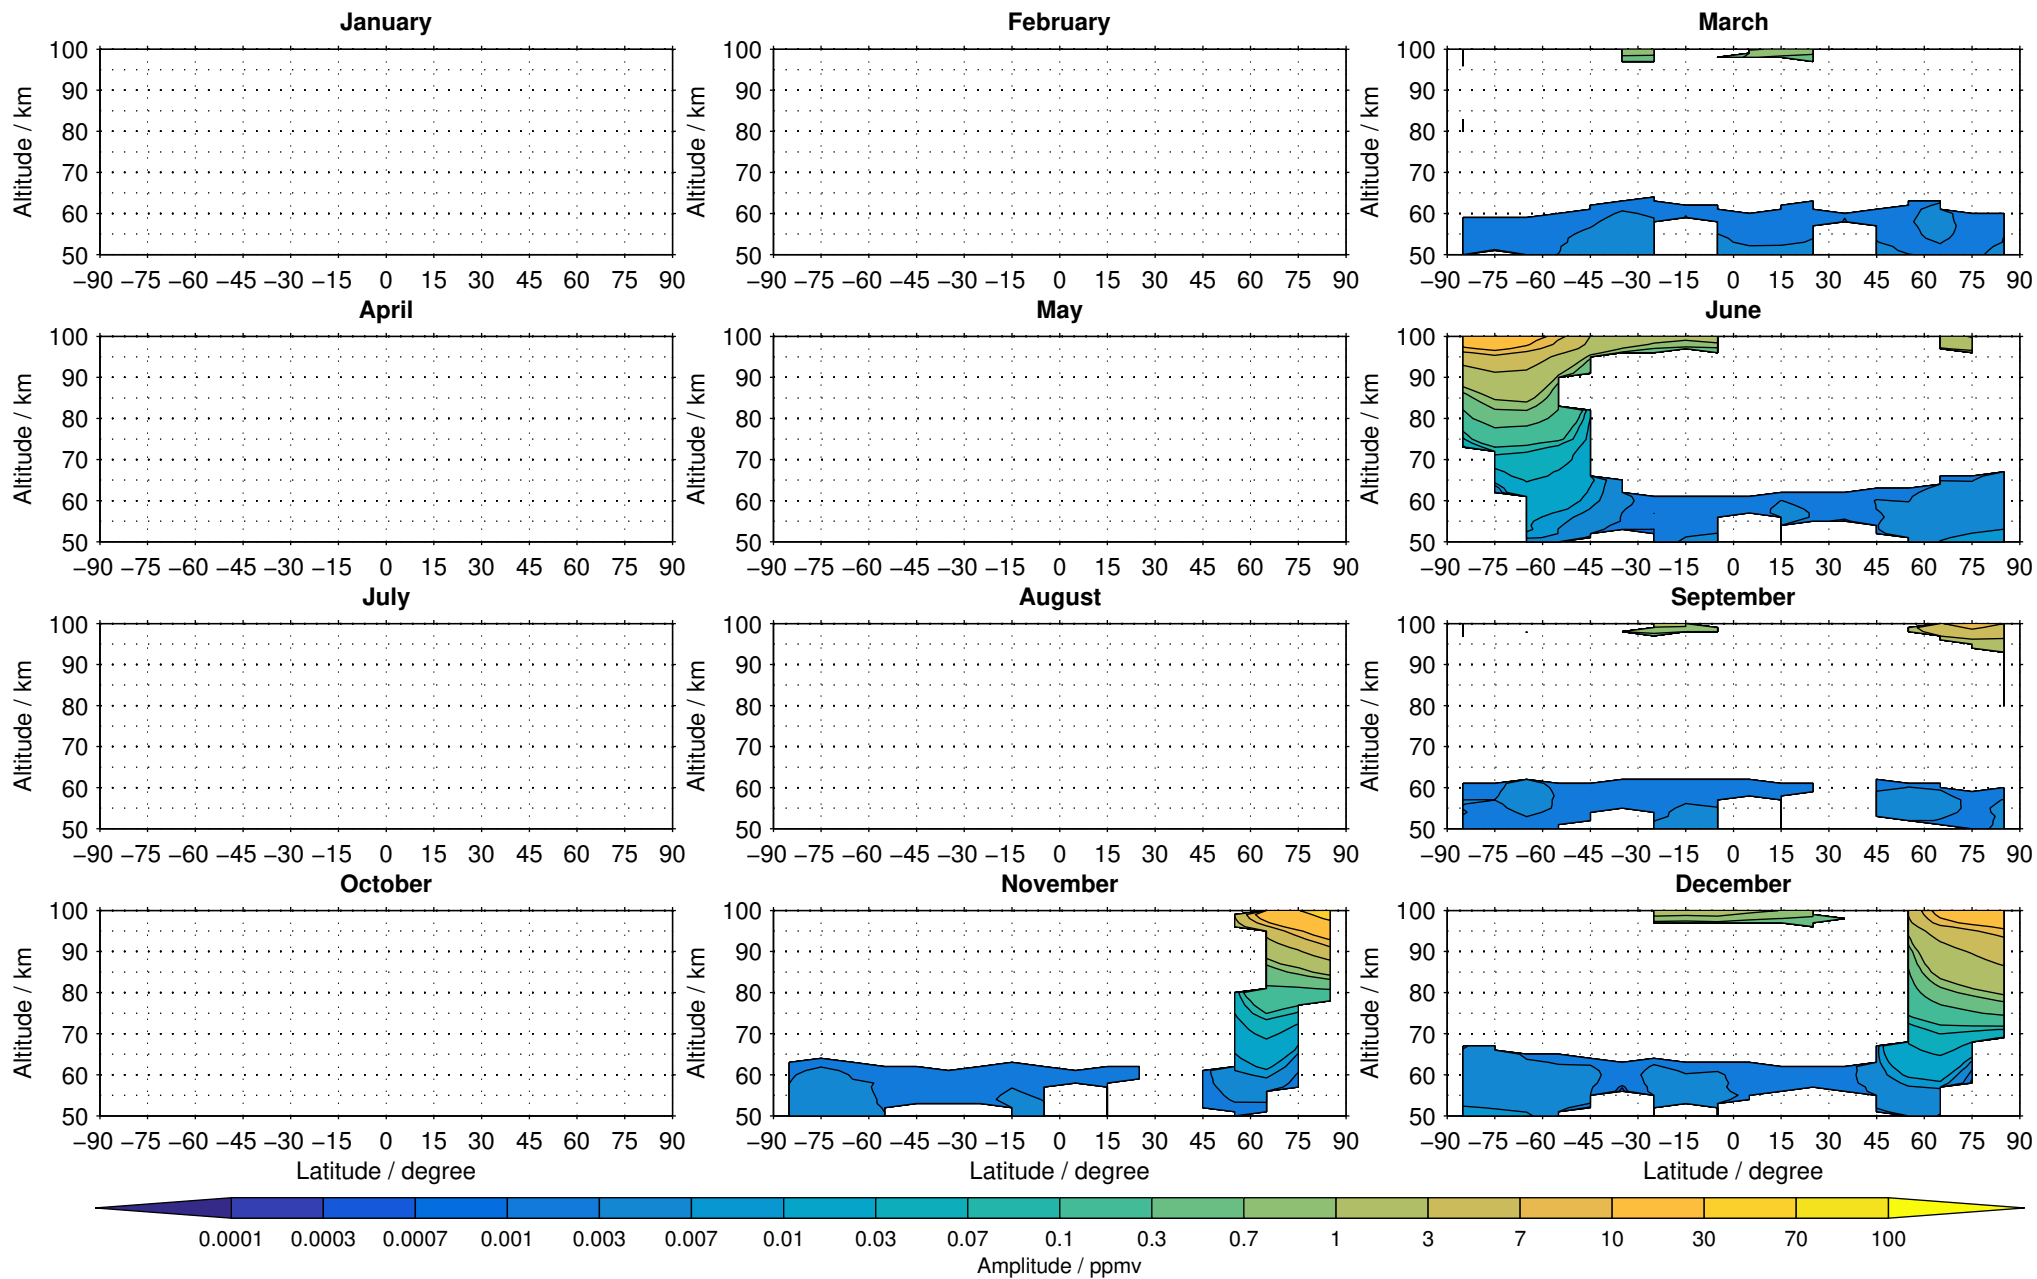

Envisat/MIPAS (IMKIAA) V5R v622 UA nitric oxide distribution for 2005

Creation Time:
11-04-2017
21:28:03 LT

Envisat/MIPAS (IMKIAA) V5R v622 UA nitric oxide distribution for 2006

Creation Time:
11-04-2017
21:28:03 LT

Envisat/MIPAS (IMKIAA) V5R v622 UA nitric oxide distribution for 2007

Creation Time:
11-04-2017
21:28:04 LT

Envisat/MIPAS (IMKIAA) V5R v622 UA nitric oxide distribution for 2008

Creation Time:
11-04-2017
21:28:05 LT

Envisat/MIPAS (IMKIAA) V5R v622 UA nitric oxide distribution for 2009

Creation Time:
11-04-2017
21:28:07 LT

Envisat/MIPAS (IMKIAA) V5R v622 UA nitric oxide distribution for 2010

Creation Time:
11-04-2017
21:28:08 LT

Envisat/MIPAS (IMKIAA) V5R v622 UA nitric oxide distribution for 2011

Creation Time:
11-04-2017
21:28:09 LT

Envisat/MIPAS (IMKIAA) V5R v622 UA nitric oxide distribution for 2012

Creation Time:
11-04-2017
21:28:10 LT