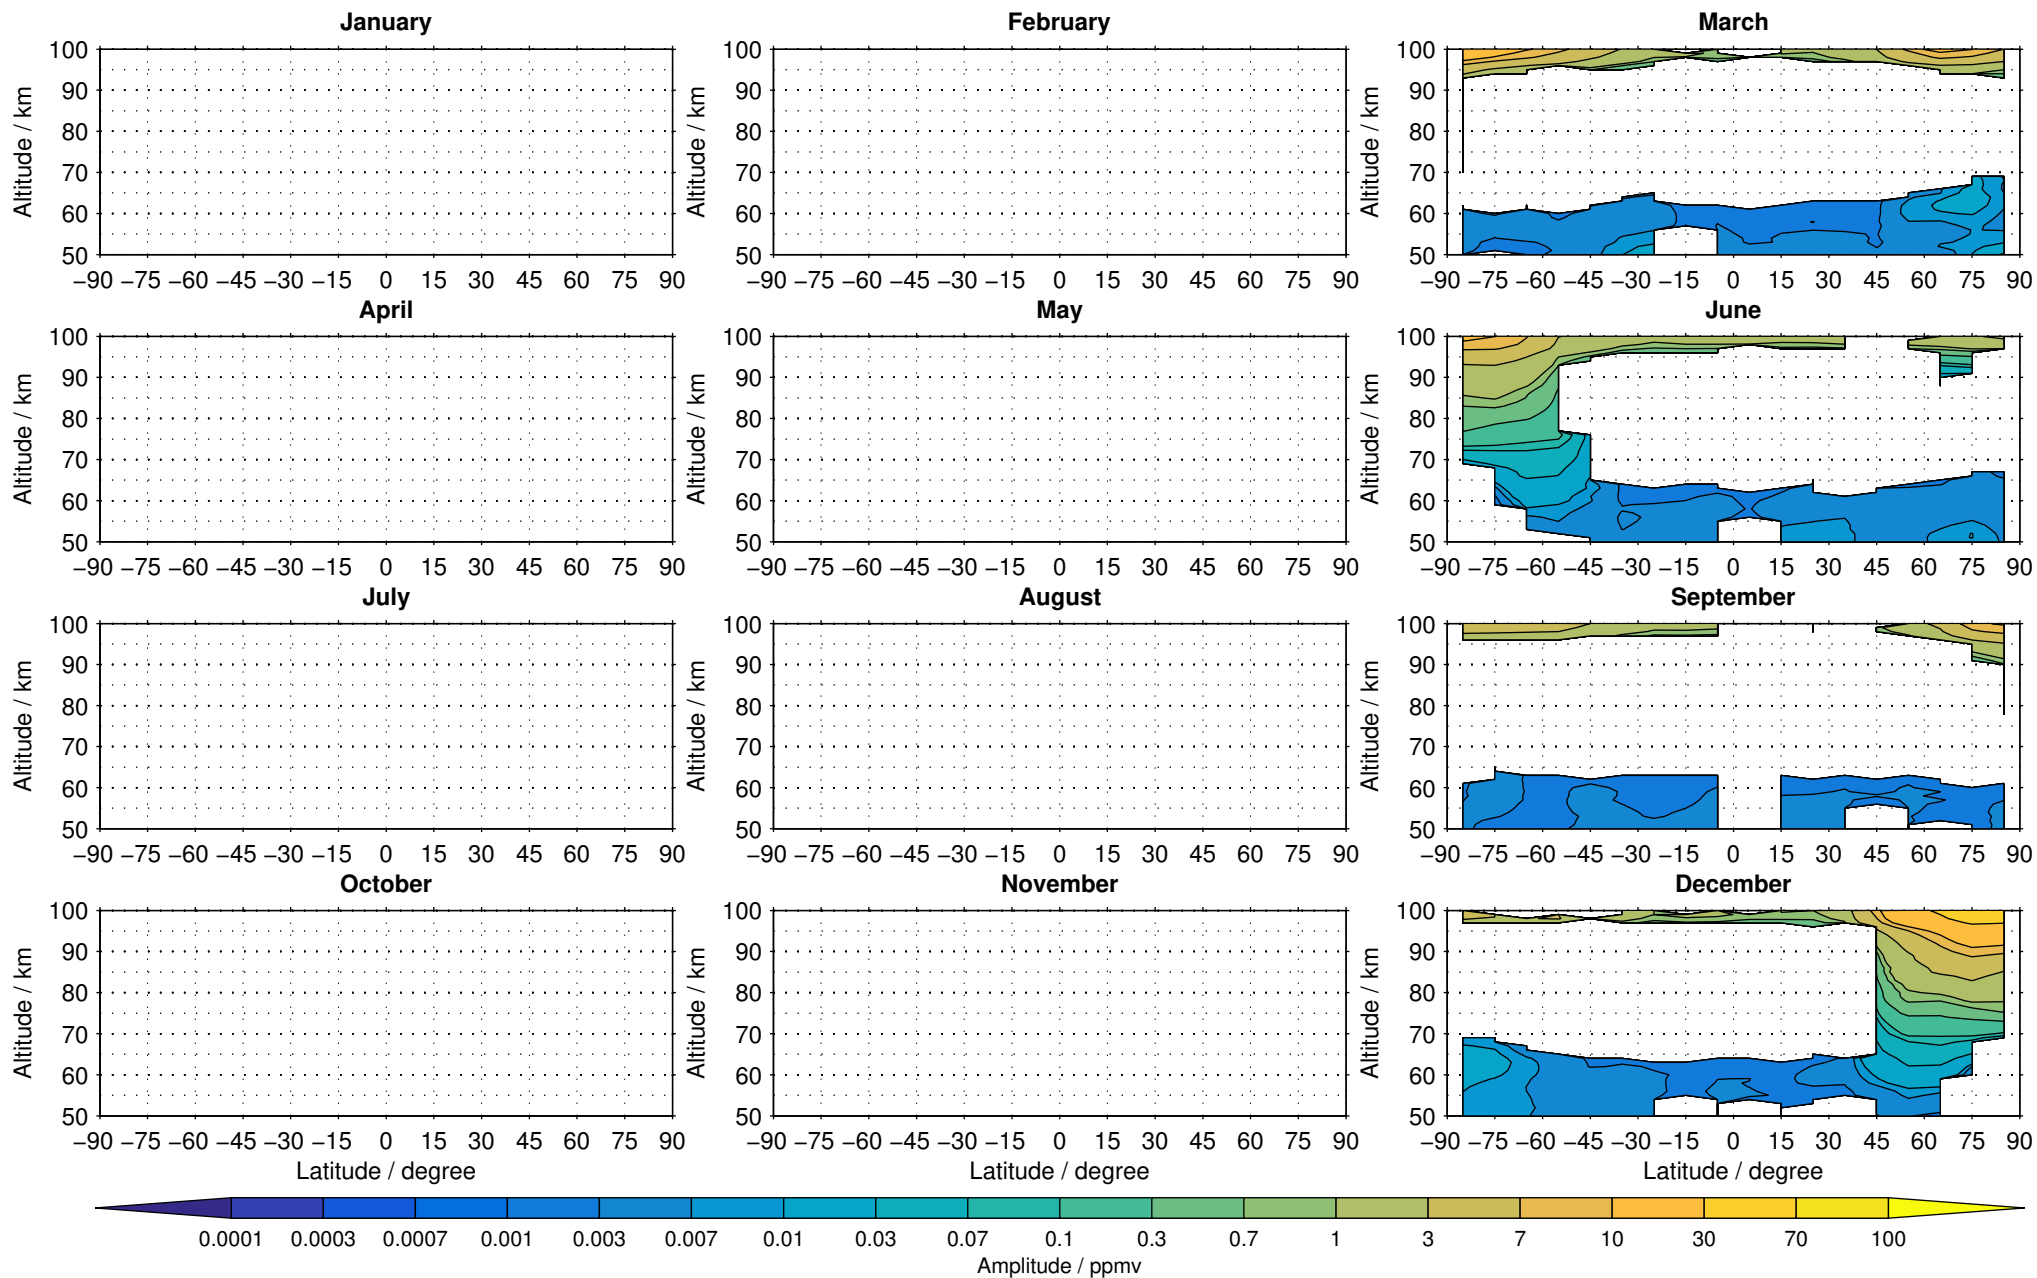

Envisat/MIPAS (IMKIAA) V5R v622 UA nitric oxide distribution for 2005

Creation Time:
11-04-2017
21:28:03 LT

Envisat/MIPAS (IMKIAA) V5R v622 UA nitric oxide distribution for 2006

Creation Time:
11-04-2017
21:28:03 LT

Envisat/MIPAS (IMKIAA) V5R v622 UA nitric oxide distribution for 2007

Creation Time:
11-04-2017
21:28:04 LT

Envisat/MIPAS (IMKIAA) V5R v622 UA nitric oxide distribution for 2008

Creation Time:
11-04-2017
21:28:05 LT

Envisat/MIPAS (IMKIAA) V5R v622 UA nitric oxide distribution for 2009

Creation Time:
11-04-2017
21:28:07 LT

Envisat/MIPAS (IMKIAA) V5R v622 UA nitric oxide distribution for 2010

Creation Time:
11-04-2017
21:28:08 LT