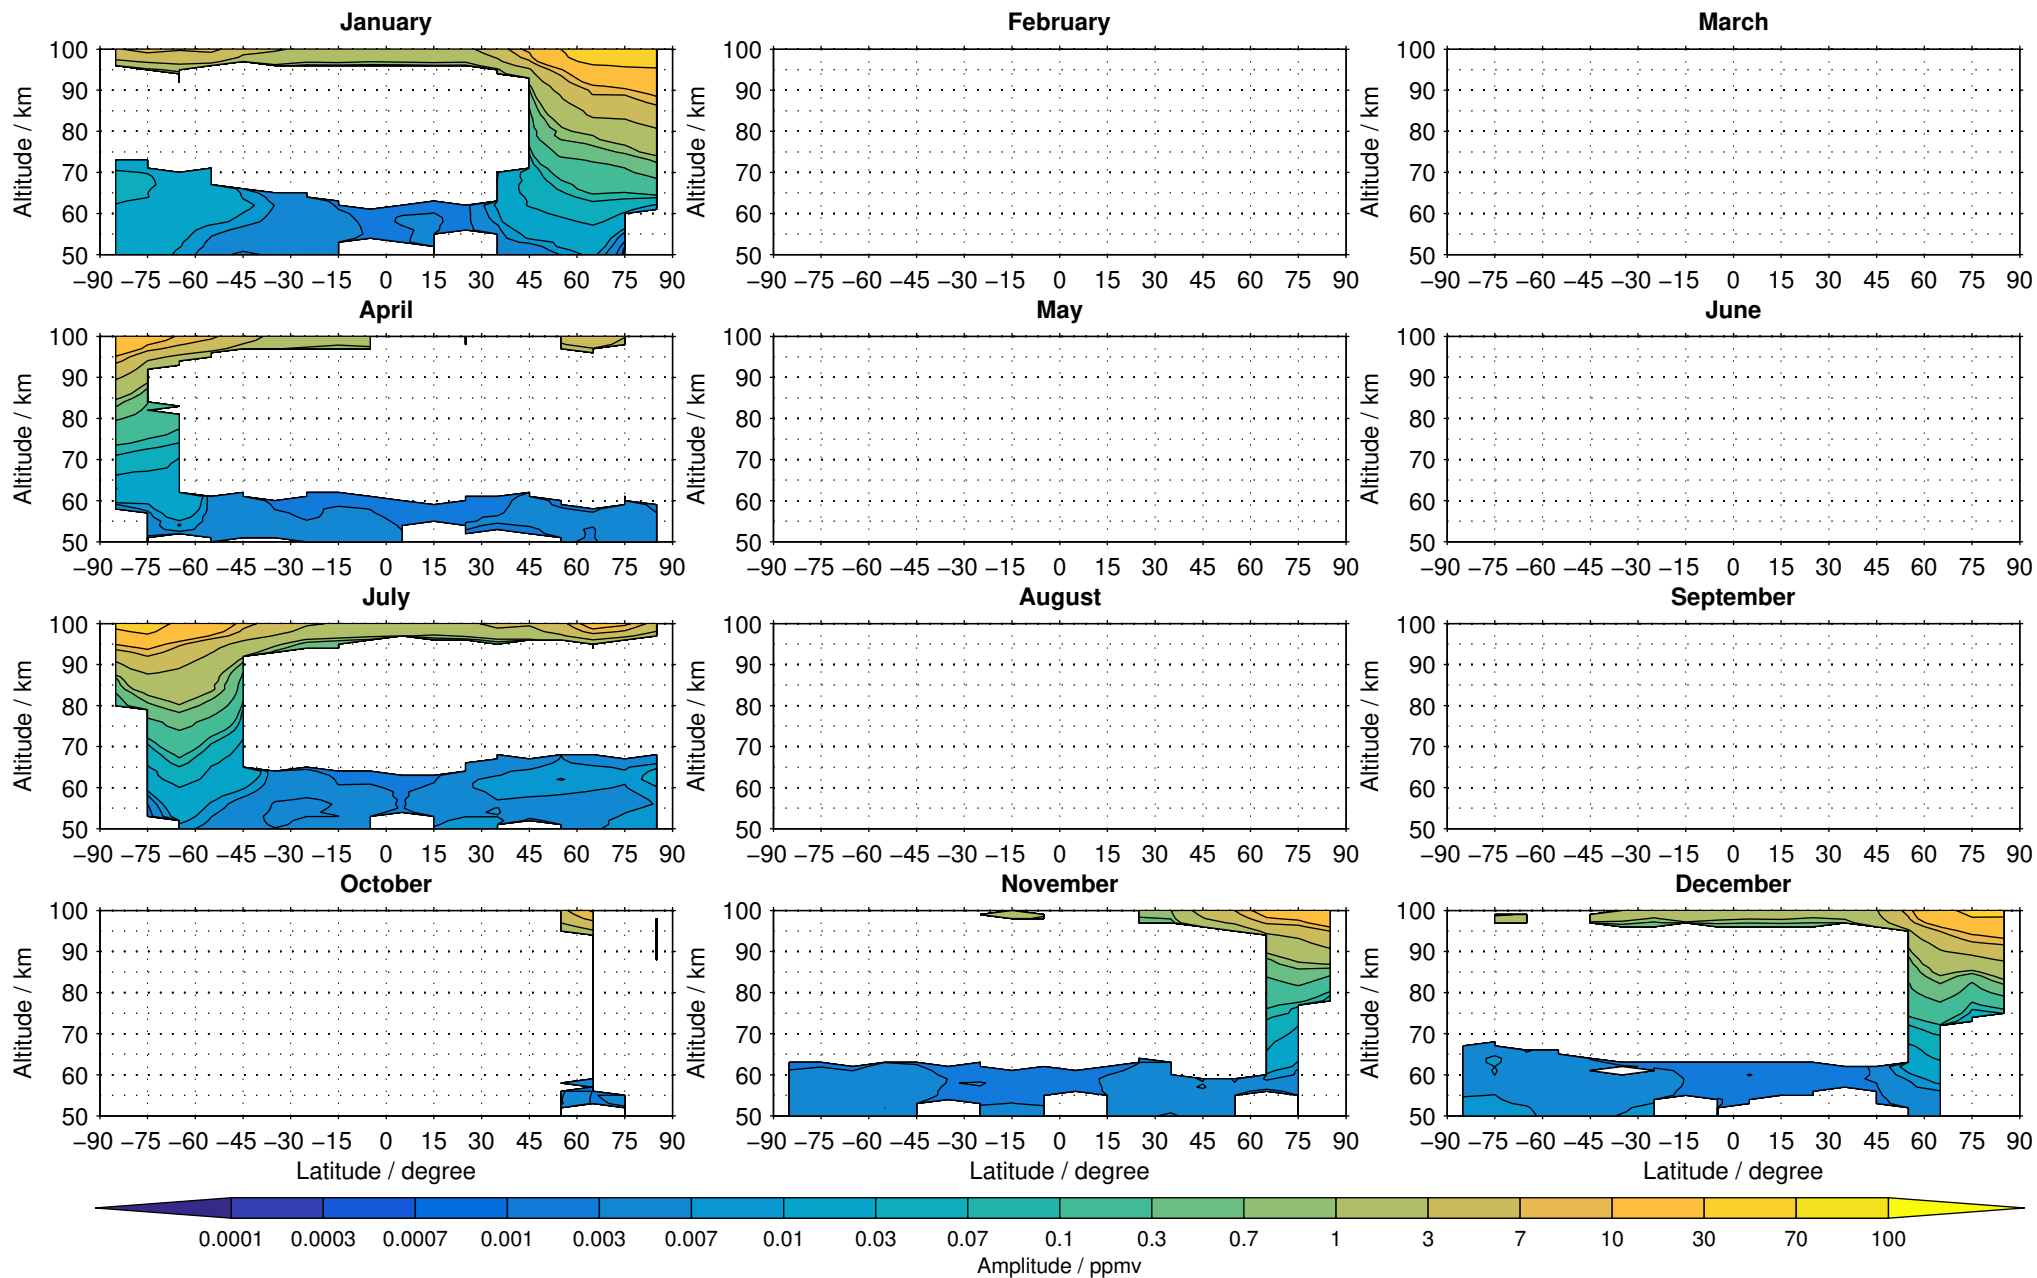

Envisat/MIPAS (IMKIAA) V5R v622 UA nitric oxide distribution for 2005

Creation Time:
11-04-2017
21:28:03 LT

Envisat/MIPAS (IMKIAA) V5R v622 UA nitric oxide distribution for 2006

Creation Time:
11-04-2017
21:28:03 LT

Envisat/MIPAS (IMKIAA) V5R v622 UA nitric oxide distribution for 2007

Creation Time:
11-04-2017
21:28:04 LT

Envisat/MIPAS (IMKIAA) V5R v622 UA nitric oxide distribution for 2008

Creation Time:
11-04-2017
21:28:05 LT

Envisat/MIPAS (IMKIAA) V5R v622 UA nitric oxide distribution for 2009

Creation Time:
11-04-2017
21:28:07 LT

Envisat/MIPAS (IMKIAA) V5R v622 UA nitric oxide distribution for 2010

Creation Time:
11-04-2017
21:28:08 LT