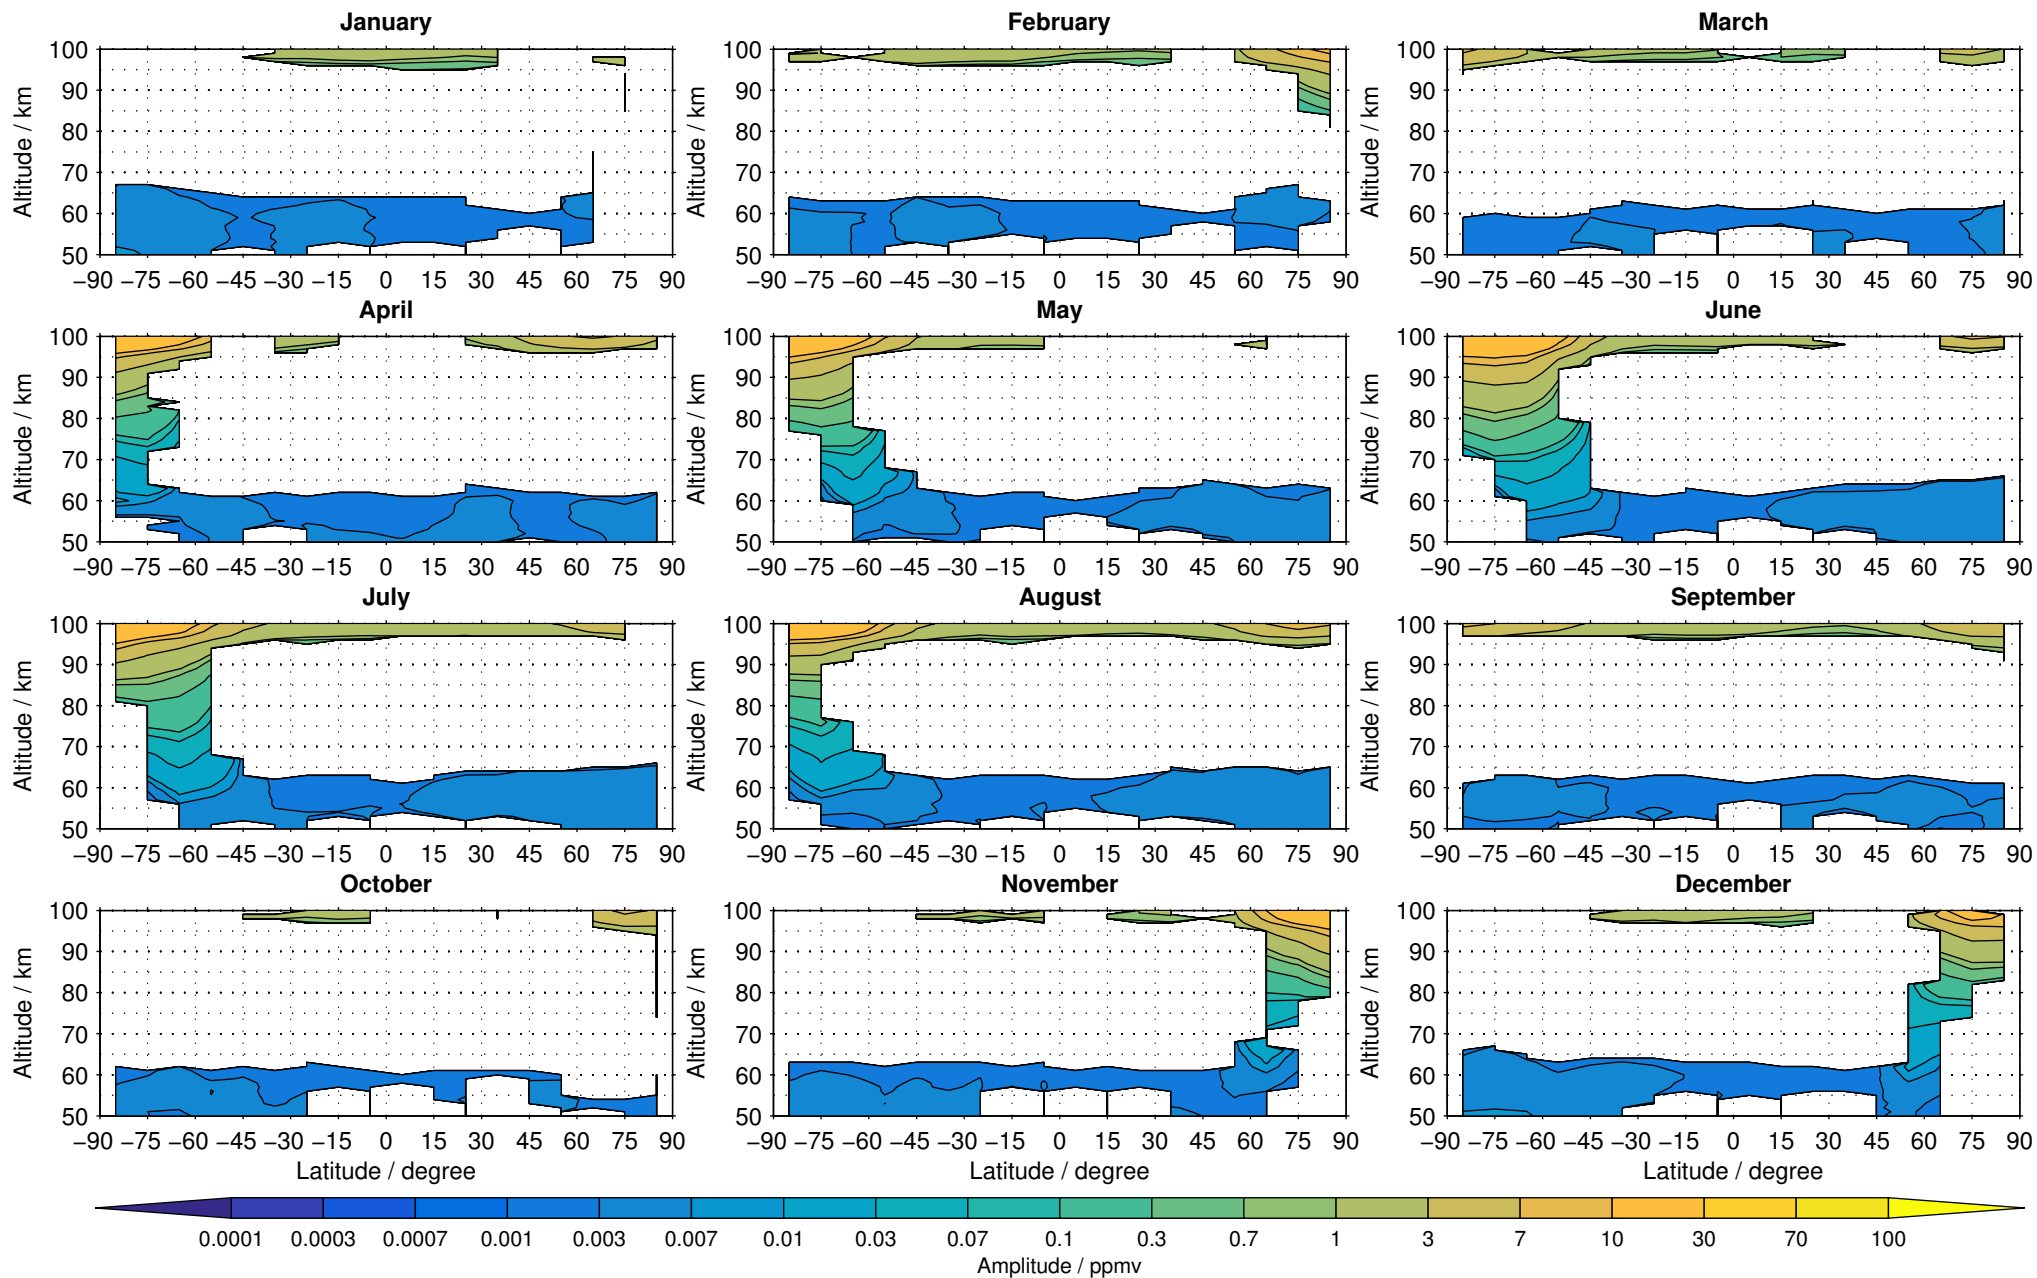

Envisat/MIPAS (IMKIAA) V5R v622 UA nitric oxide distribution for 2007

Creation Time:
11-04-2017
21:28:04 LT

Envisat/MIPAS (IMKIAA) V5R v622 UA nitric oxide distribution for 2008

Creation Time:
11-04-2017
21:28:05 LT

Envisat/MIPAS (IMKIAA) V5R v622 UA nitric oxide distribution for 2009

Creation Time:
11-04-2017
21:28:07 LT

Envisat/MIPAS (IMKIAA) V5R v622 UA nitric oxide distribution for 2010

Creation Time:
11-04-2017
21:28:08 LT

Envisat/MIPAS (IMKIAA) V5R v622 UA nitric oxide distribution for 2011

Creation Time:
11-04-2017
21:28:09 LT

Envisat/MIPAS (IMKIAA) V5R v622 UA nitric oxide distribution for 2012

Creation Time:
11-04-2017
21:28:10 LT