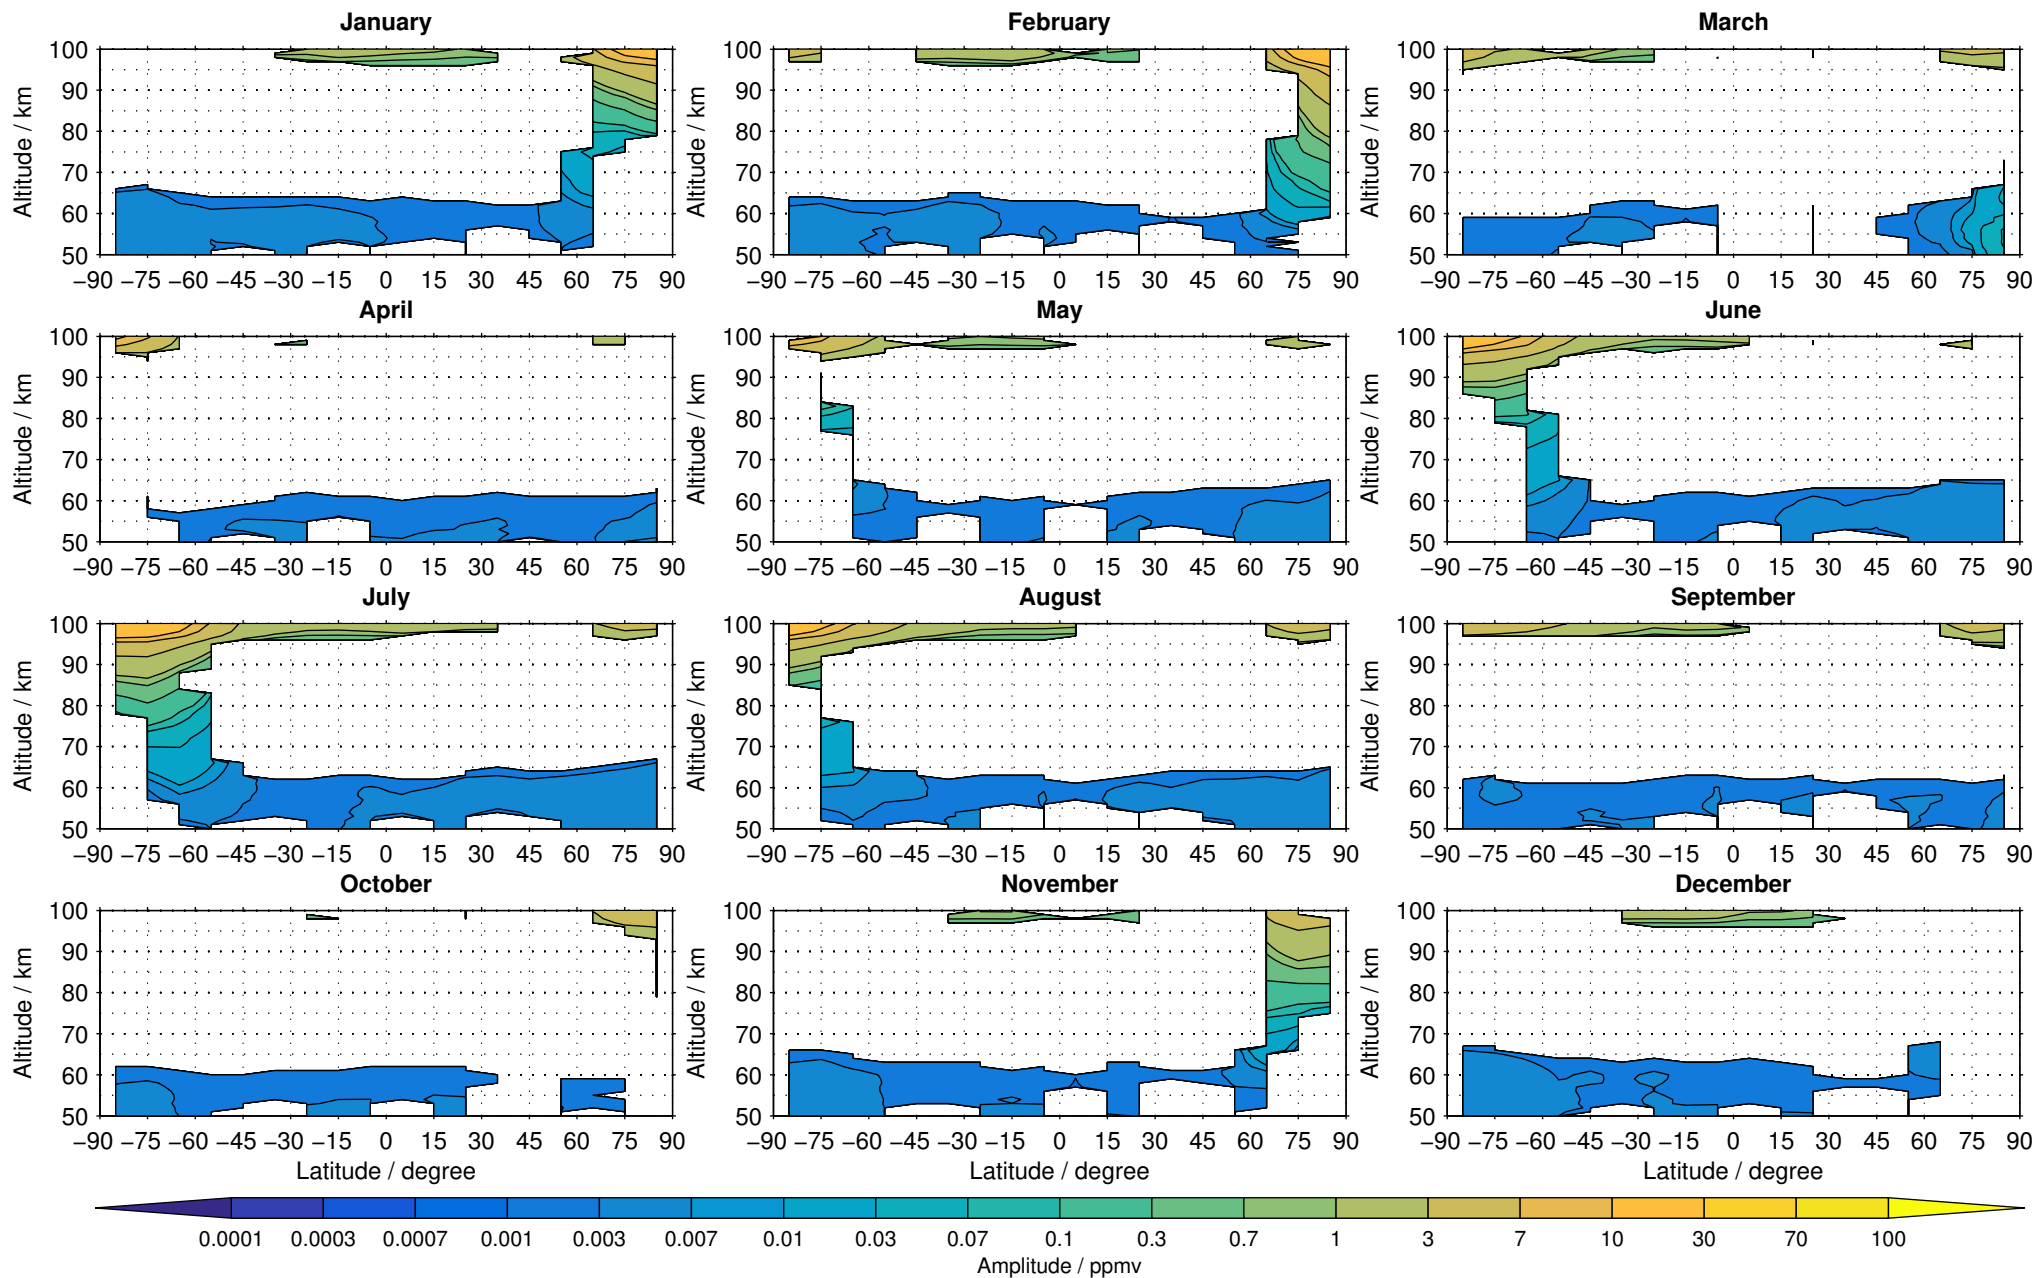

Envisat/MIPAS (IMKIAA) V5R v622 UA nitric oxide distribution for 2005

Creation Time:
11-04-2017
21:28:03 LT

Envisat/MIPAS (IMKIAA) V5R v622 UA nitric oxide distribution for 2006

Creation Time:
11-04-2017
21:28:03 LT

Envisat/MIPAS (IMKIAA) V5R v622 UA nitric oxide distribution for 2007

Creation Time:
11-04-2017
21:28:04 LT

Envisat/MIPAS (IMKIAA) V5R v622 UA nitric oxide distribution for 2008

Creation Time:
11-04-2017
21:28:05 LT

Envisat/MIPAS (IMKIAA) V5R v622 UA nitric oxide distribution for 2009

Creation Time:
11-04-2017
21:28:07 LT

Envisat/MIPAS (IMKIAA) V5R v622 UA nitric oxide distribution for 2010

Creation Time:
11-04-2017
21:28:08 LT

Envisat/MIPAS (IMKIAA) V5R v622 UA nitric oxide distribution for 2011

Creation Time:
11-04-2017
21:28:09 LT

Envisat/MIPAS (IMKIAA) V5R v622 UA nitric oxide distribution for 2012

Creation Time:
11-04-2017
21:28:10 LT