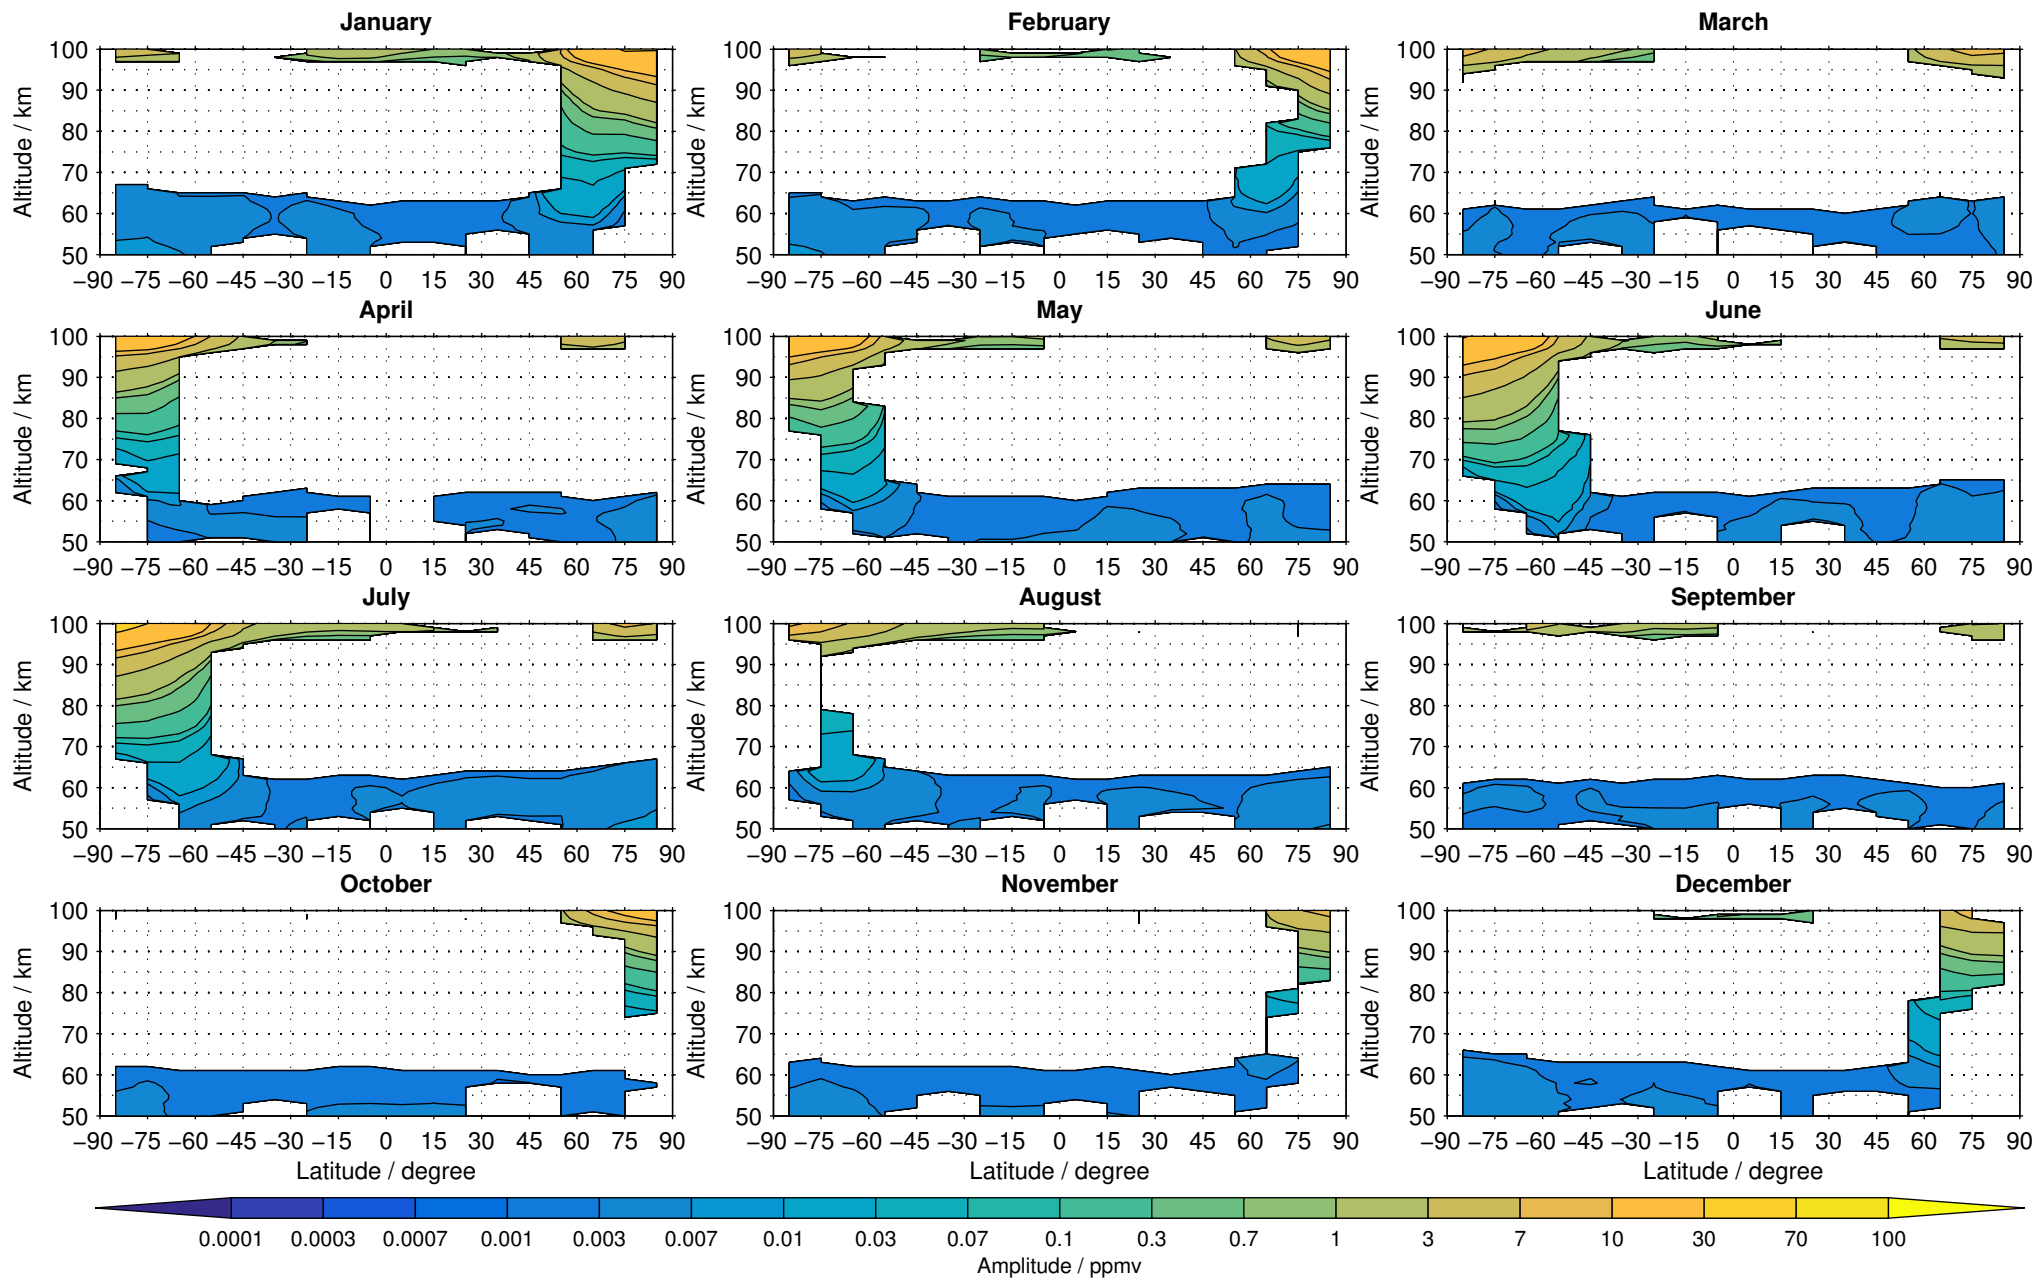

Envisat/MIPAS (IMKIAA) V5R v622 UA nitric oxide distribution for 2005

Creation Time:
11-04-2017
21:28:03 LT

Envisat/MIPAS (IMKIAA) V5R v622 UA nitric oxide distribution for 2006

Creation Time:
11-04-2017
21:28:03 LT

Envisat/MIPAS (IMKIAA) V5R v622 UA nitric oxide distribution for 2007

Creation Time:
11-04-2017
21:28:04 LT

Envisat/MIPAS (IMKIAA) V5R v622 UA nitric oxide distribution for 2008

Creation Time:
11-04-2017
21:28:05 LT

Envisat/MIPAS (IMKIAA) V5R v622 UA nitric oxide distribution for 2009

Creation Time:
11-04-2017
21:28:07 LT

Envisat/MIPAS (IMKIAA) V5R v622 UA nitric oxide distribution for 2010

Creation Time:
11-04-2017
21:28:08 LT