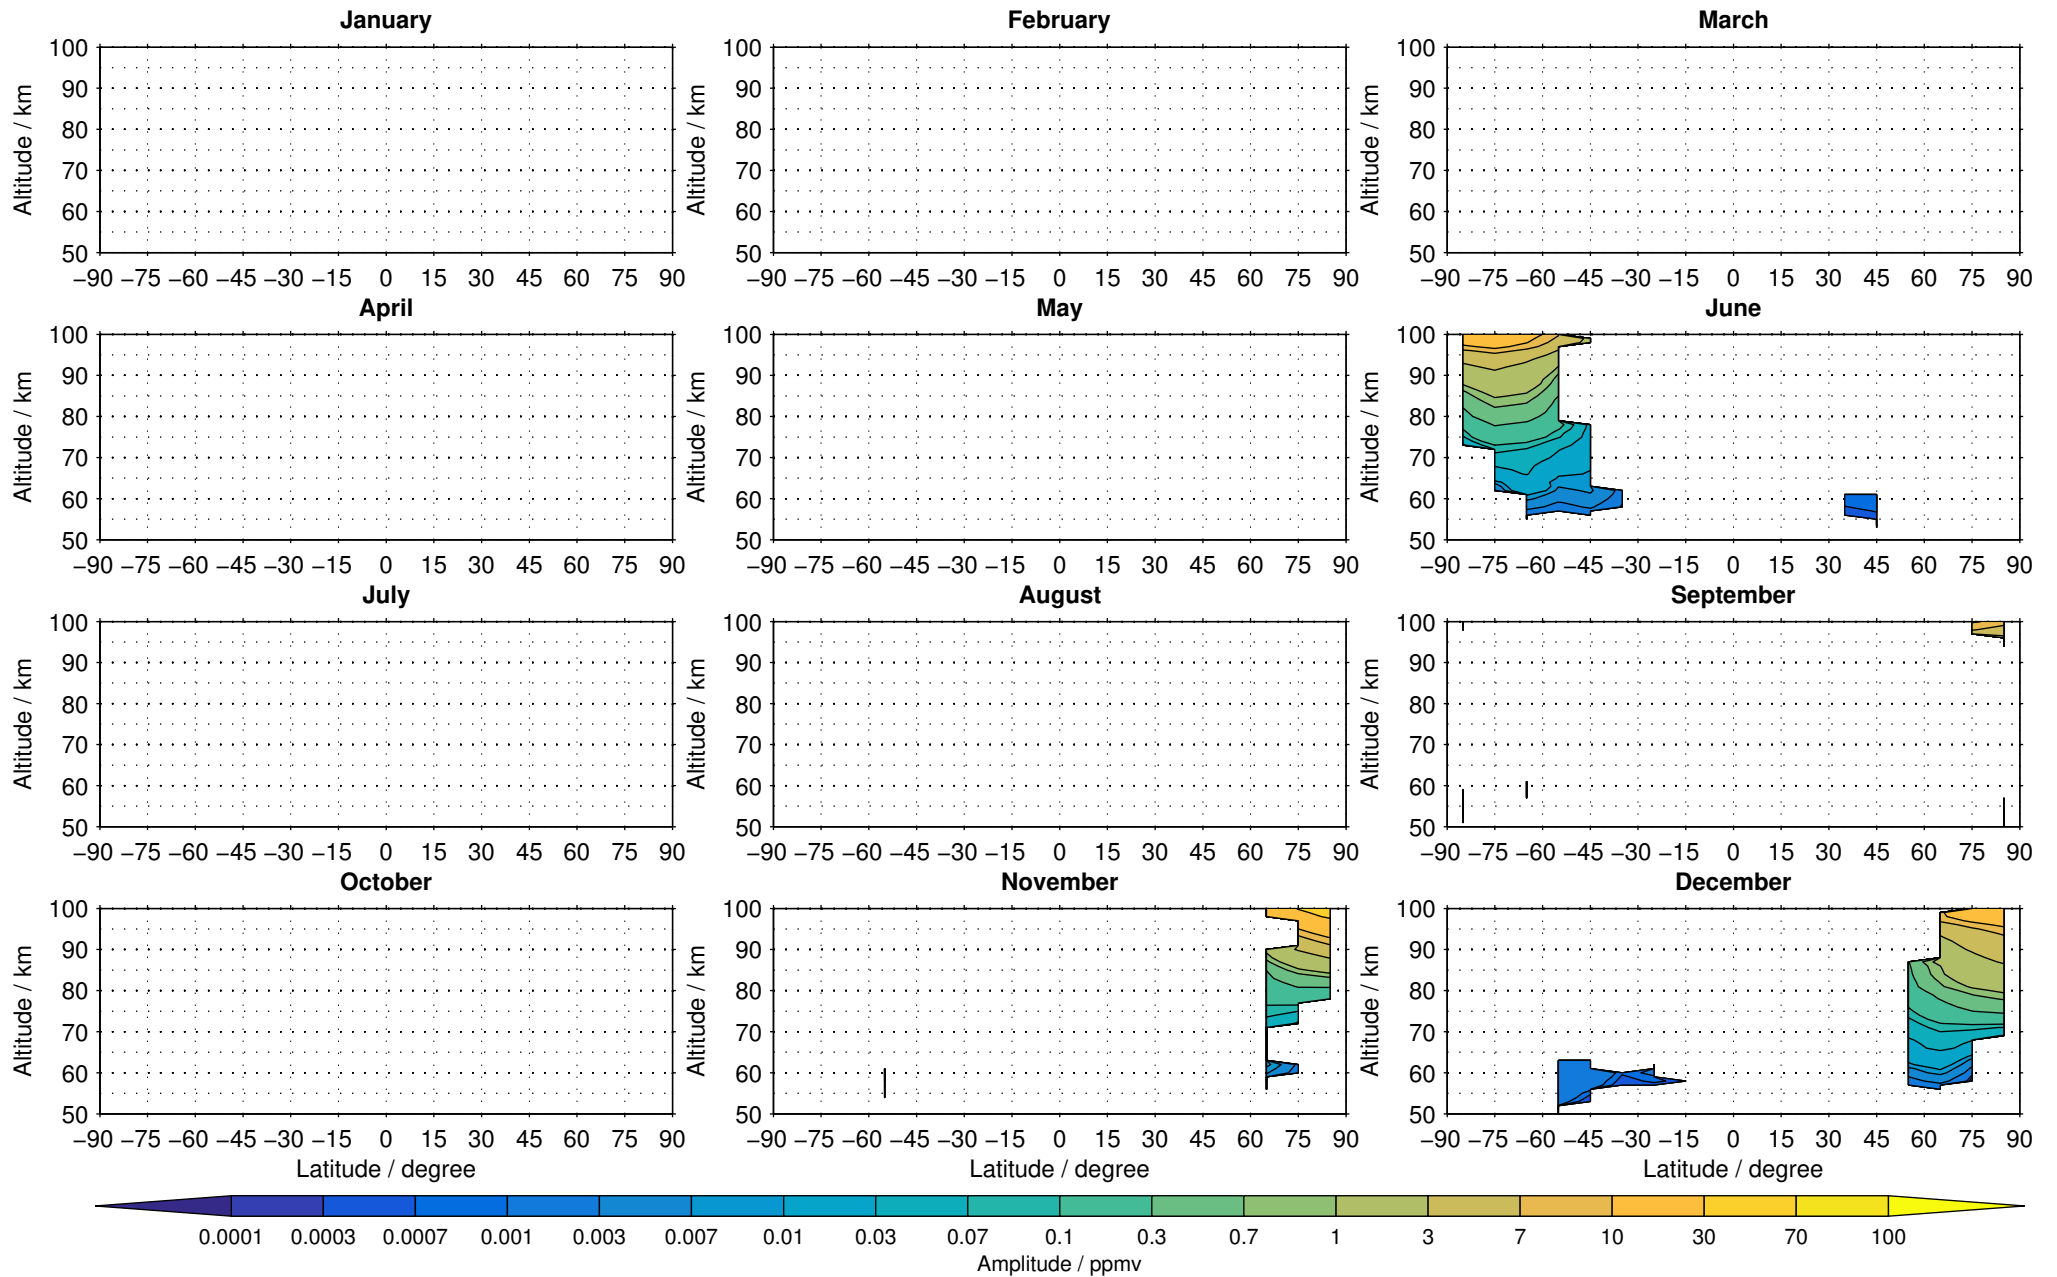

# Envisat/MIPAS (IMKIAA) V5R v622 UA nighttime nitric oxide distribution for 2005

Creation Time:  
11-04-2017  
21:28:38 LT

# Envisat/MIPAS (IMKIAA) V5R v622 UA nighttime nitric oxide distribution for 2006

Creation Time:  
11-04-2017  
21:28:39 LT

# Envisat/MIPAS (IMKIAA) V5R v622 UA nighttime nitric oxide distribution for 2007

Creation Time:  
11-04-2017  
21:28:40 LT