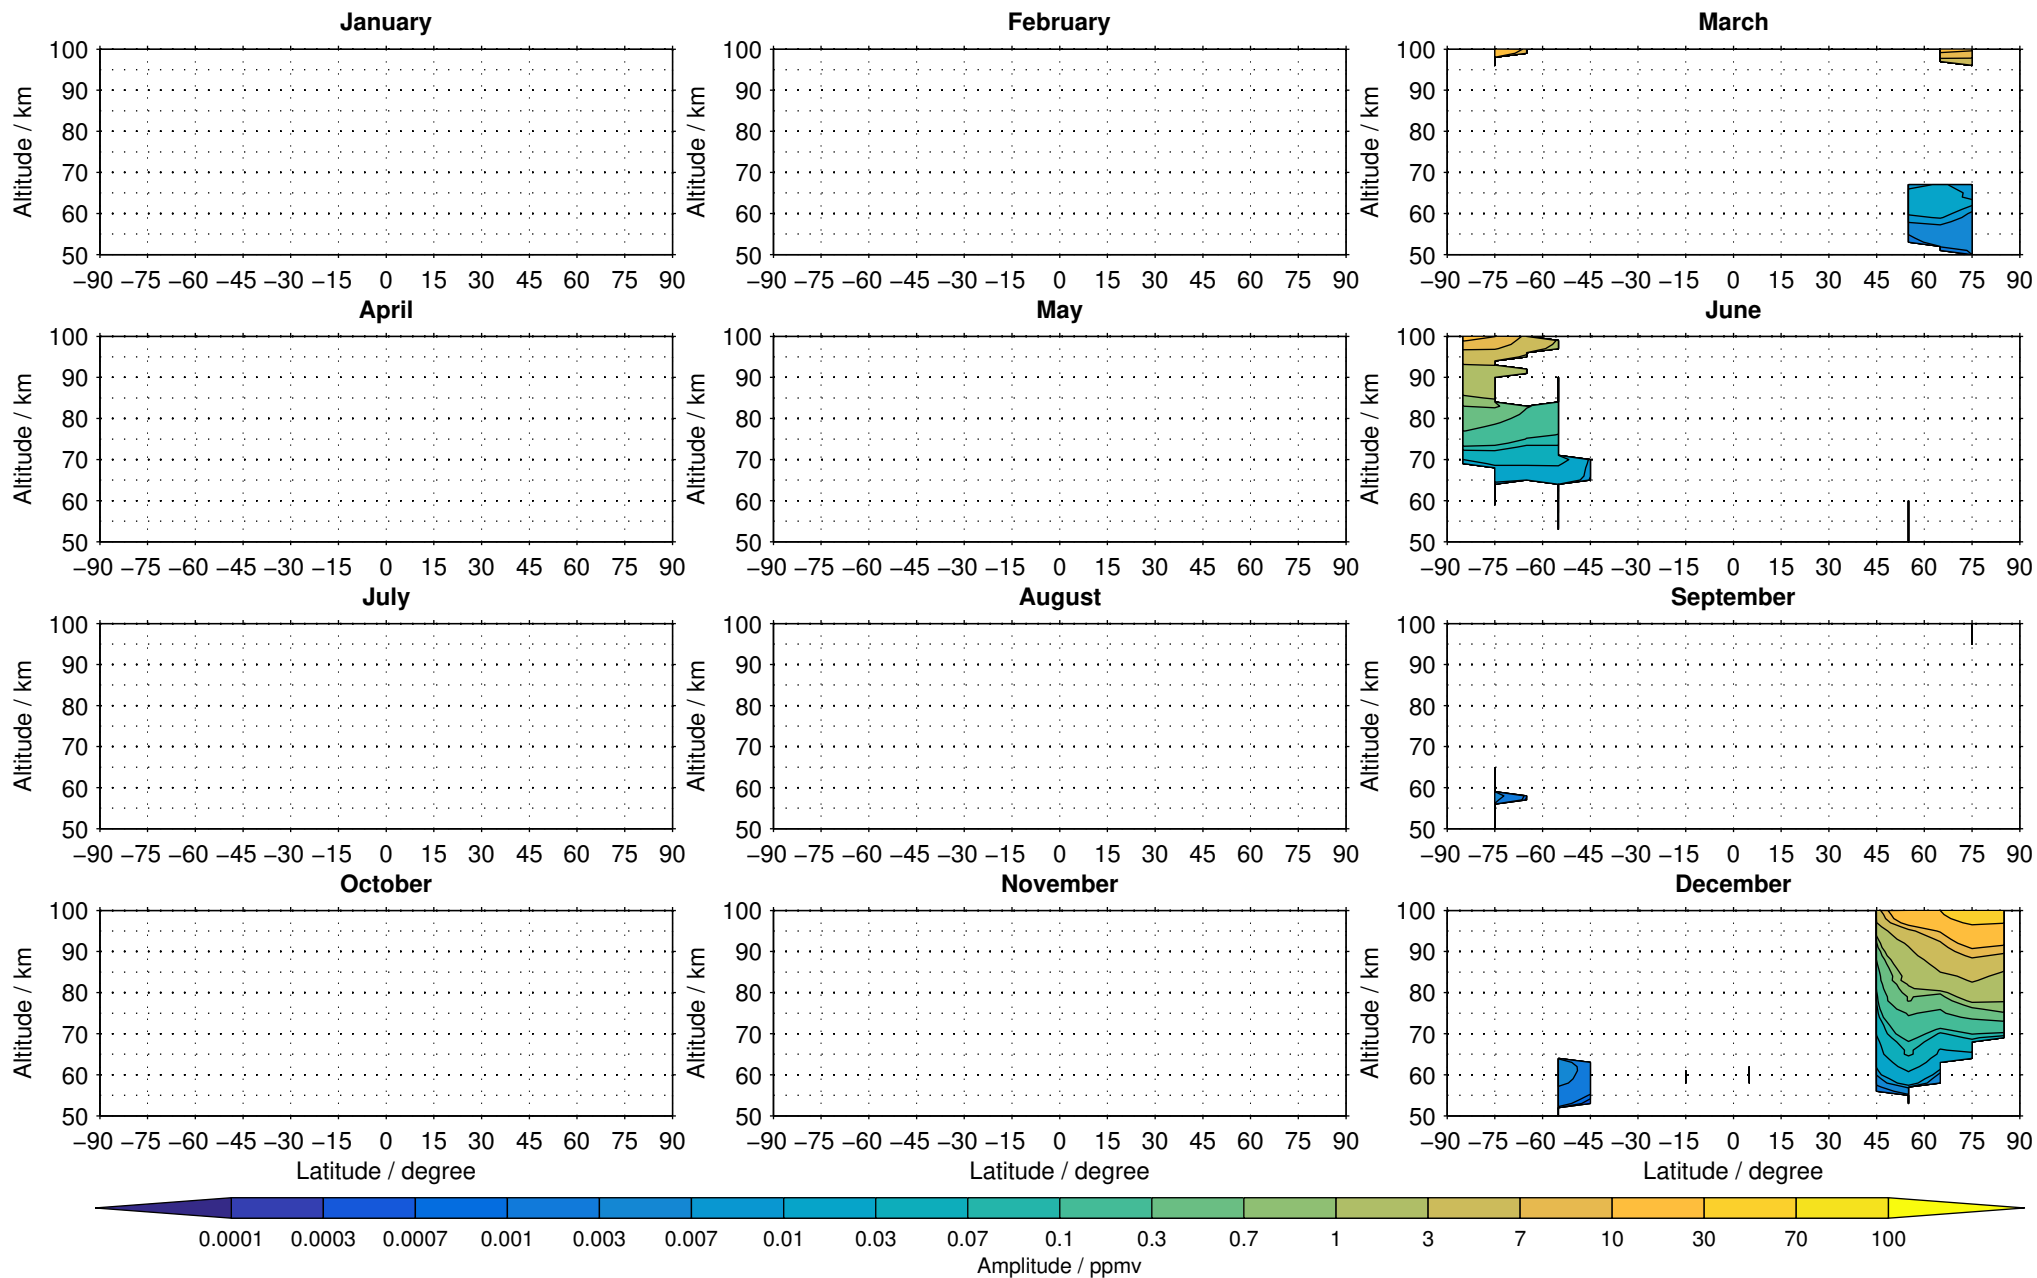

# Envisat/MIPAS (IMKIAA) V5R v622 UA nighttime nitric oxide distribution for 2005

Creation Time:  
11-04-2017  
21:28:38 LT

# Envisat/MIPAS (IMKIAA) V5R v622 UA nighttime nitric oxide distribution for 2006

Creation Time:  
11-04-2017  
21:28:39 LT

# Envisat/MIPAS (IMKIAA) V5R v622 UA nighttime nitric oxide distribution for 2007

Creation Time:  
11-04-2017  
21:28:40 LT