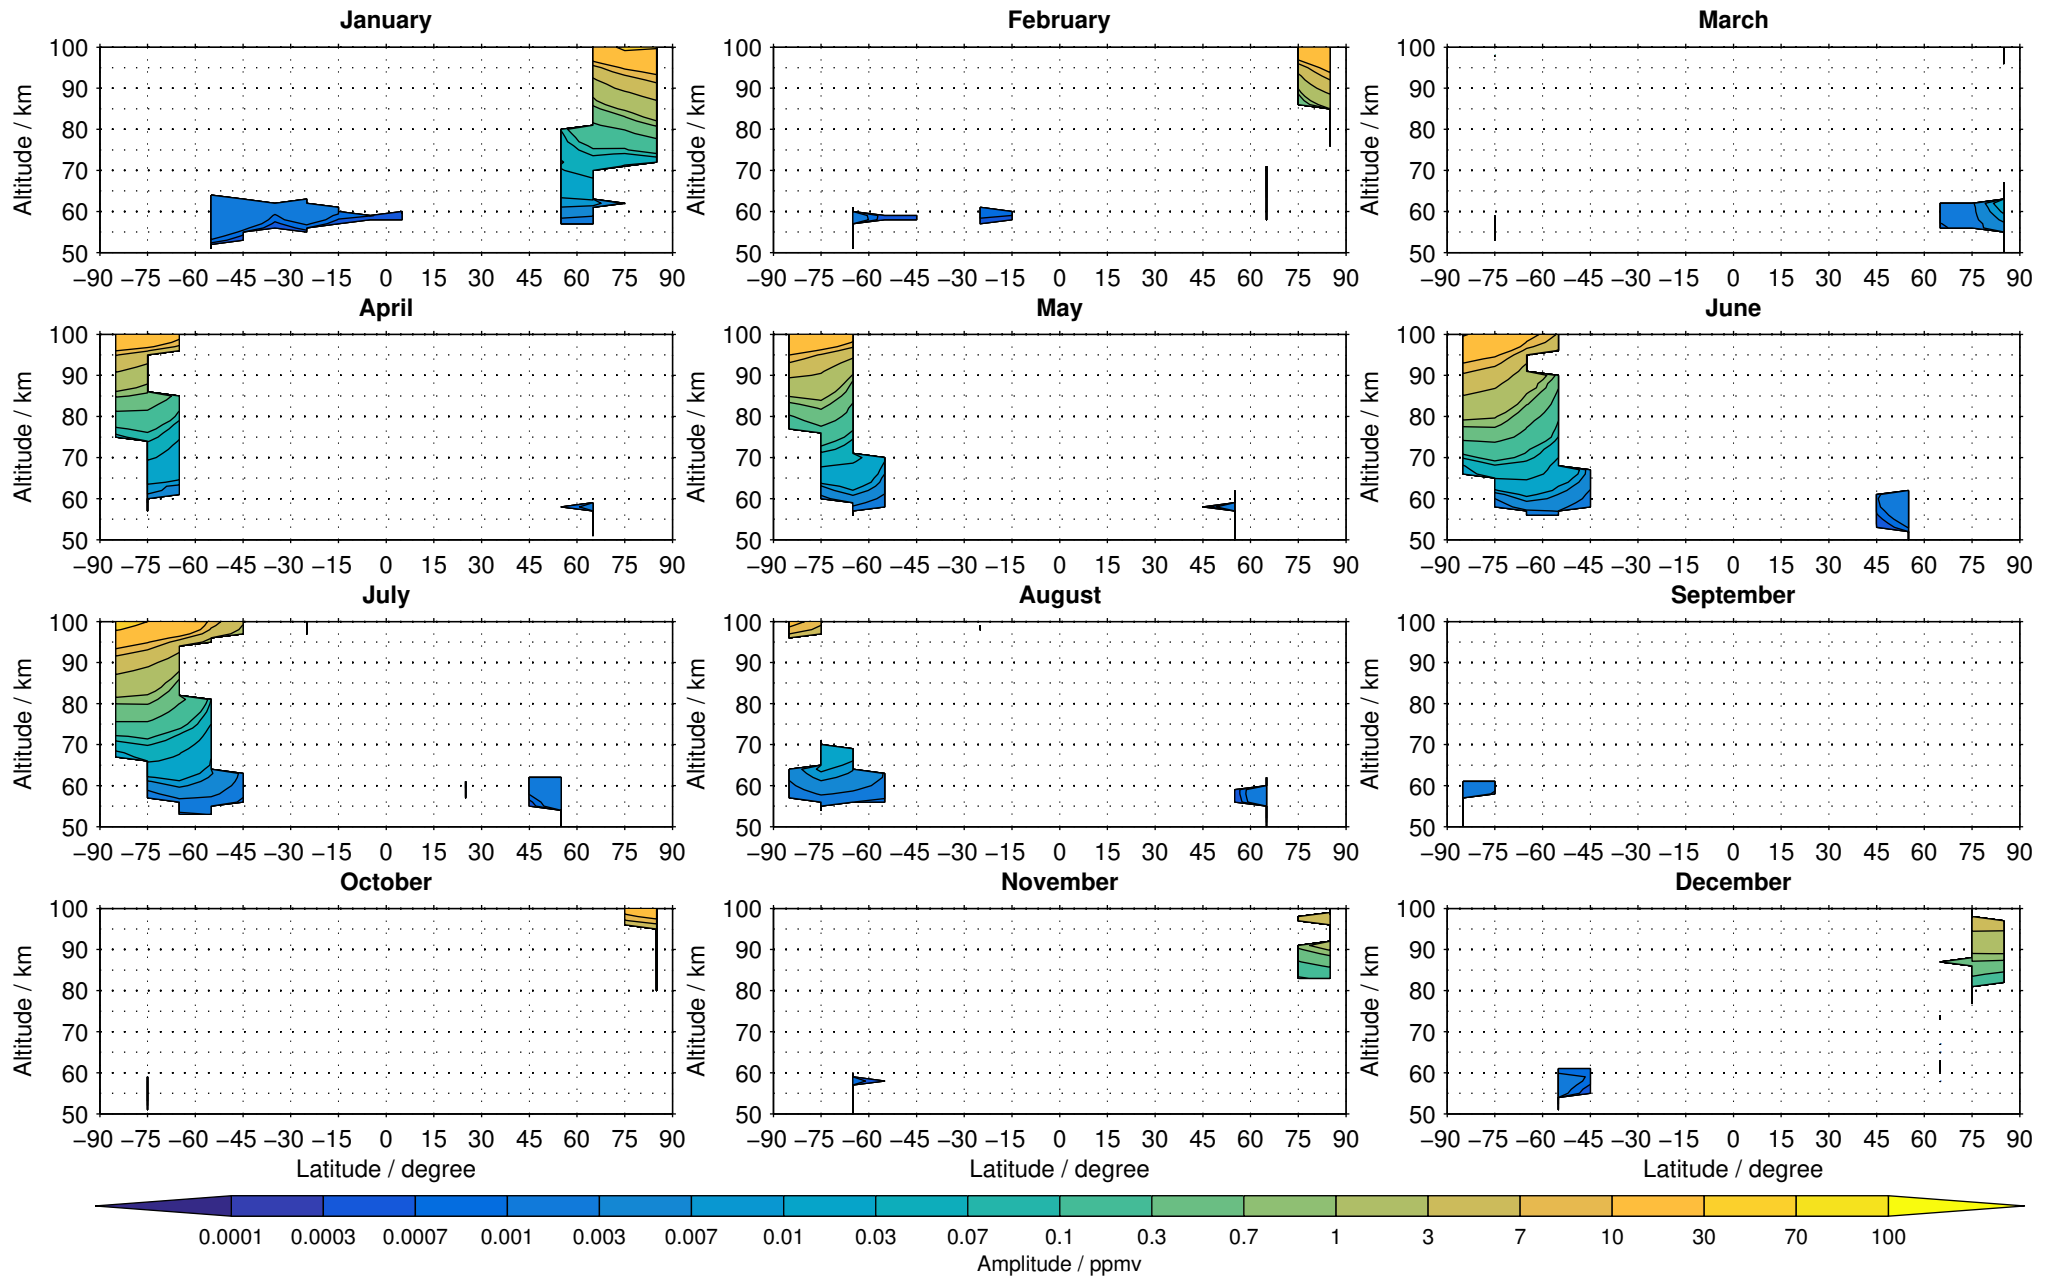

# Envisat/MIPAS (IMKIAA) V5R v622 UA nighttime nitric oxide distribution for 2006

Creation Time:  
11-04-2017  
21:28:39 LT

# Envisat/MIPAS (IMKIAA) V5R v622 UA nighttime nitric oxide distribution for 2007

Creation Time:  
11-04-2017  
21:28:40 LT

# Envisat/MIPAS (IMKIAA) V5R v622 UA nighttime nitric oxide distribution for 2008

Creation Time:  
11-04-2017  
21:28:41 LT