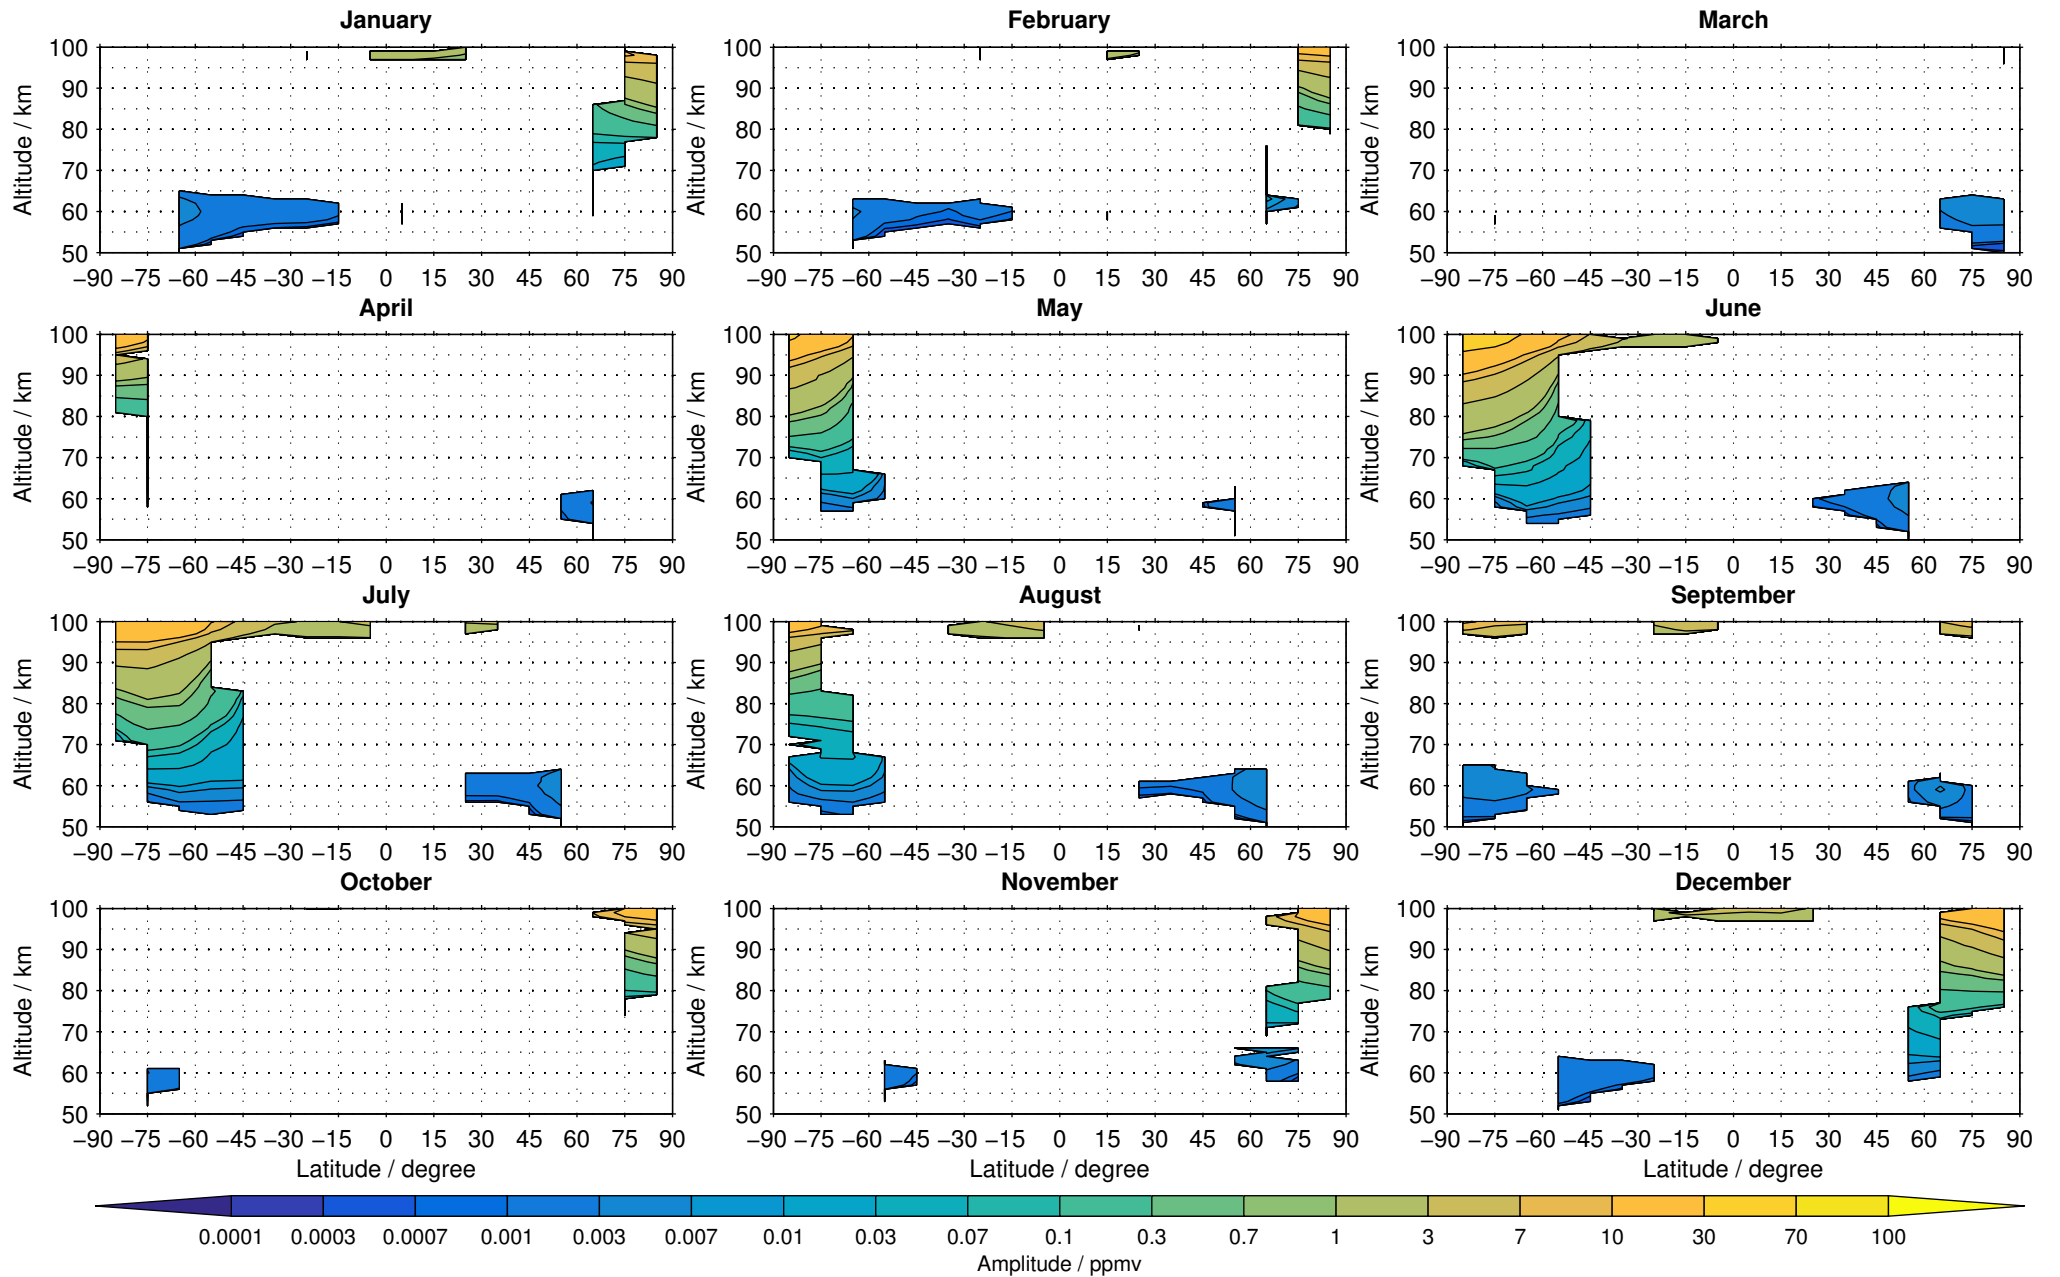

# Envisat/MIPAS (IMKIAA) V5R v622 UA nighttime nitric oxide distribution for 2008

Creation Time:  
11-04-2017  
21:28:41 LT

# Envisat/MIPAS (IMKIAA) V5R v622 UA nighttime nitric oxide distribution for 2009

Creation Time:  
11-04-2017  
21:28:42 LT

# Envisat/MIPAS (IMKIAA) V5R v622 UA nighttime nitric oxide distribution for 2010

Creation Time:  
11-04-2017  
21:28:43 LT

# Envisat/MIPAS (IMKIAA) V5R v622 UA nighttime nitric oxide distribution for 2011

Creation Time:  
11-04-2017  
21:28:44 LT