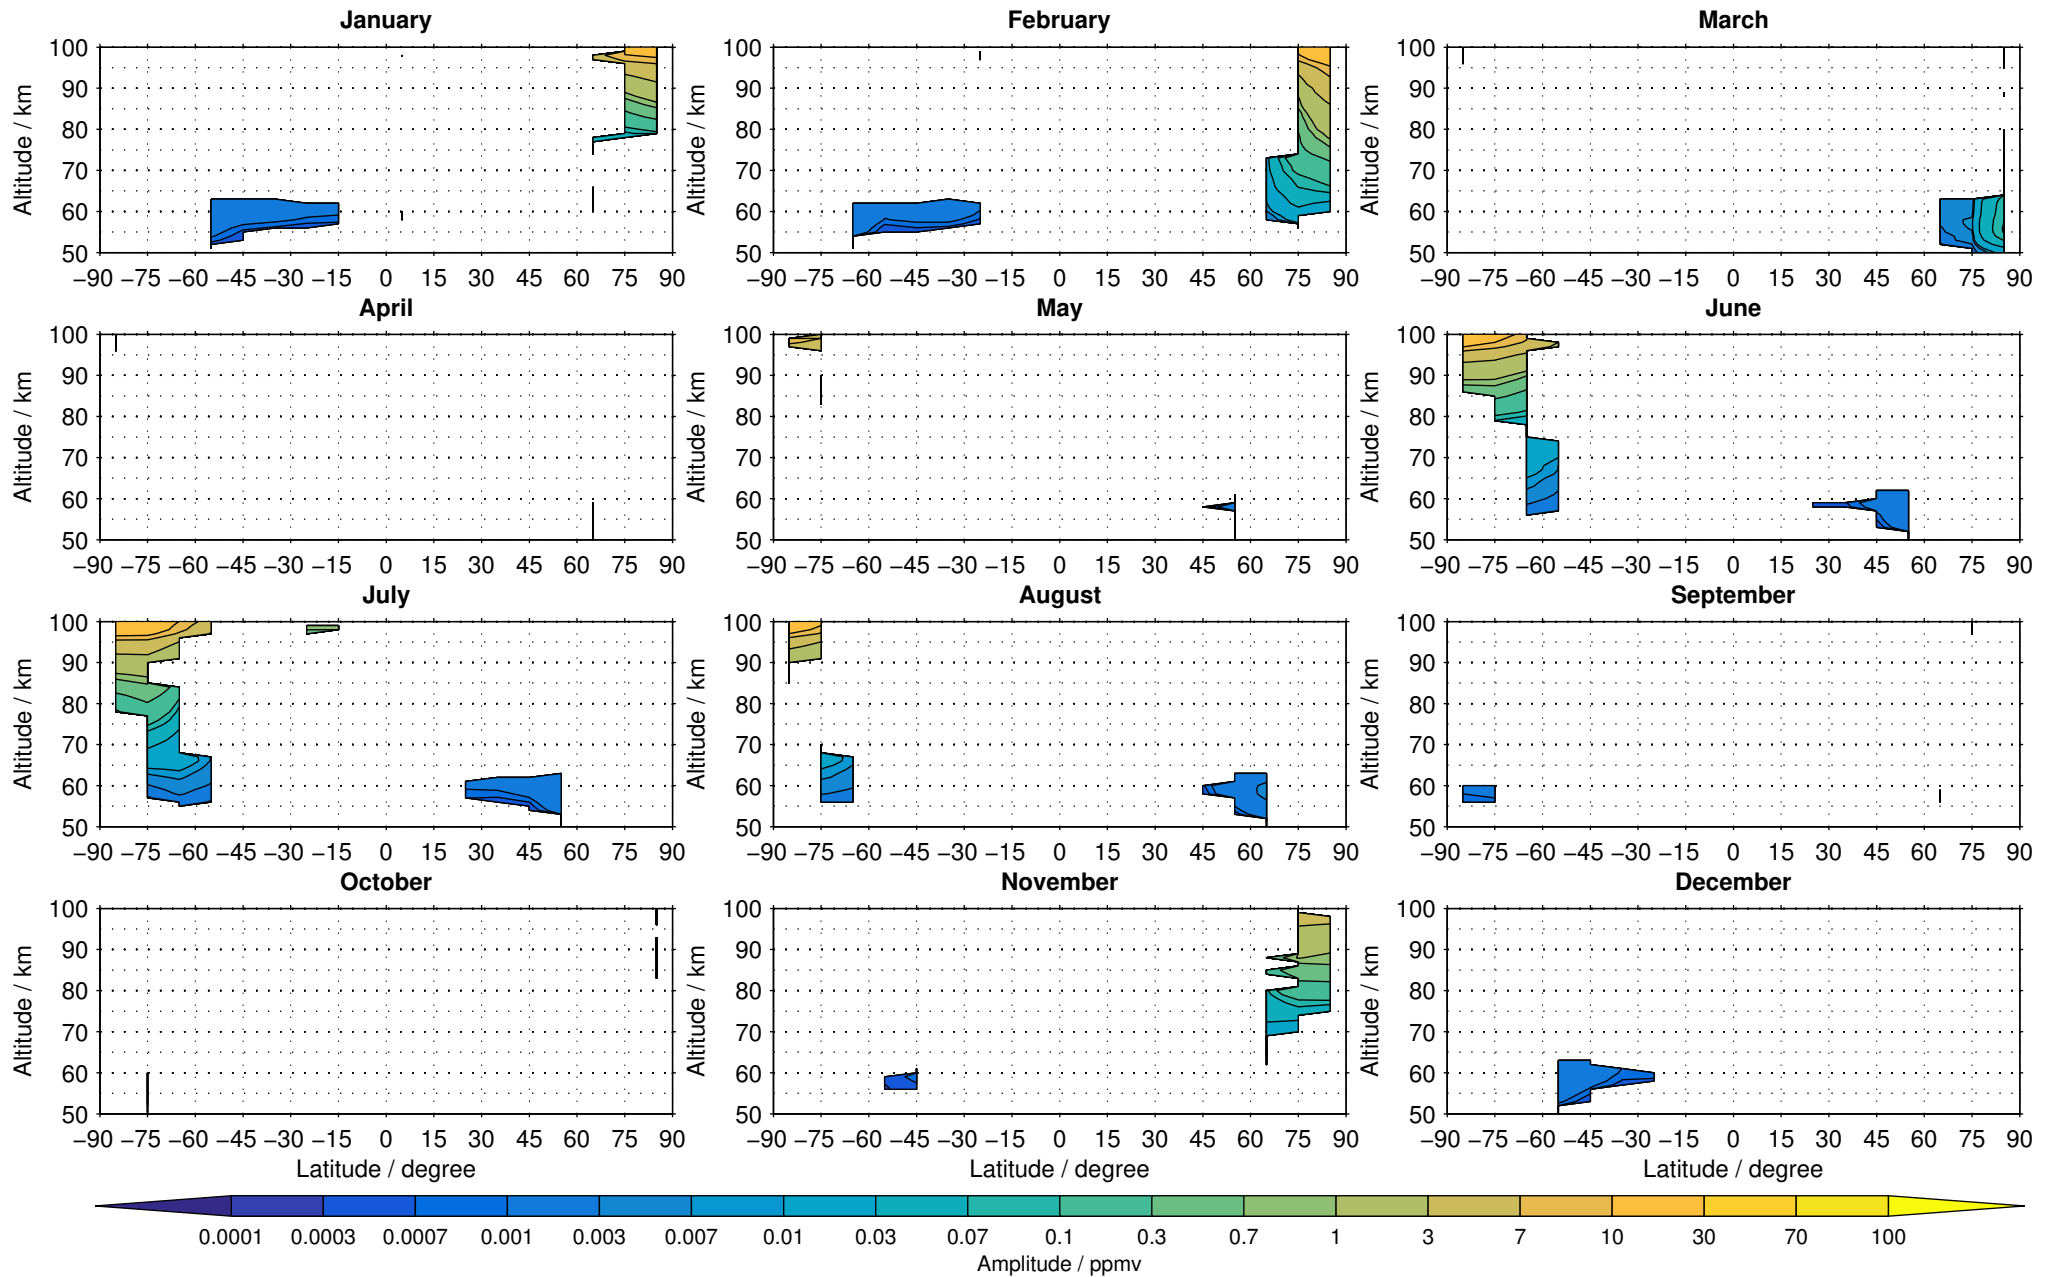

# Envisat/MIPAS (IMKIAA) V5R v622 UA nighttime nitric oxide distribution for 2006

Creation Time:  
11-04-2017  
21:28:39 LT

# Envisat/MIPAS (IMKIAA) V5R v622 UA nighttime nitric oxide distribution for 2007

Creation Time:  
11-04-2017  
21:28:40 LT

# Envisat/MIPAS (IMKIAA) V5R v622 UA nighttime nitric oxide distribution for 2008

Creation Time:  
11-04-2017  
21:28:41 LT

# Envisat/MIPAS (IMKIAA) V5R v622 UA nighttime nitric oxide distribution for 2009

Creation Time:  
11-04-2017  
21:28:42 LT