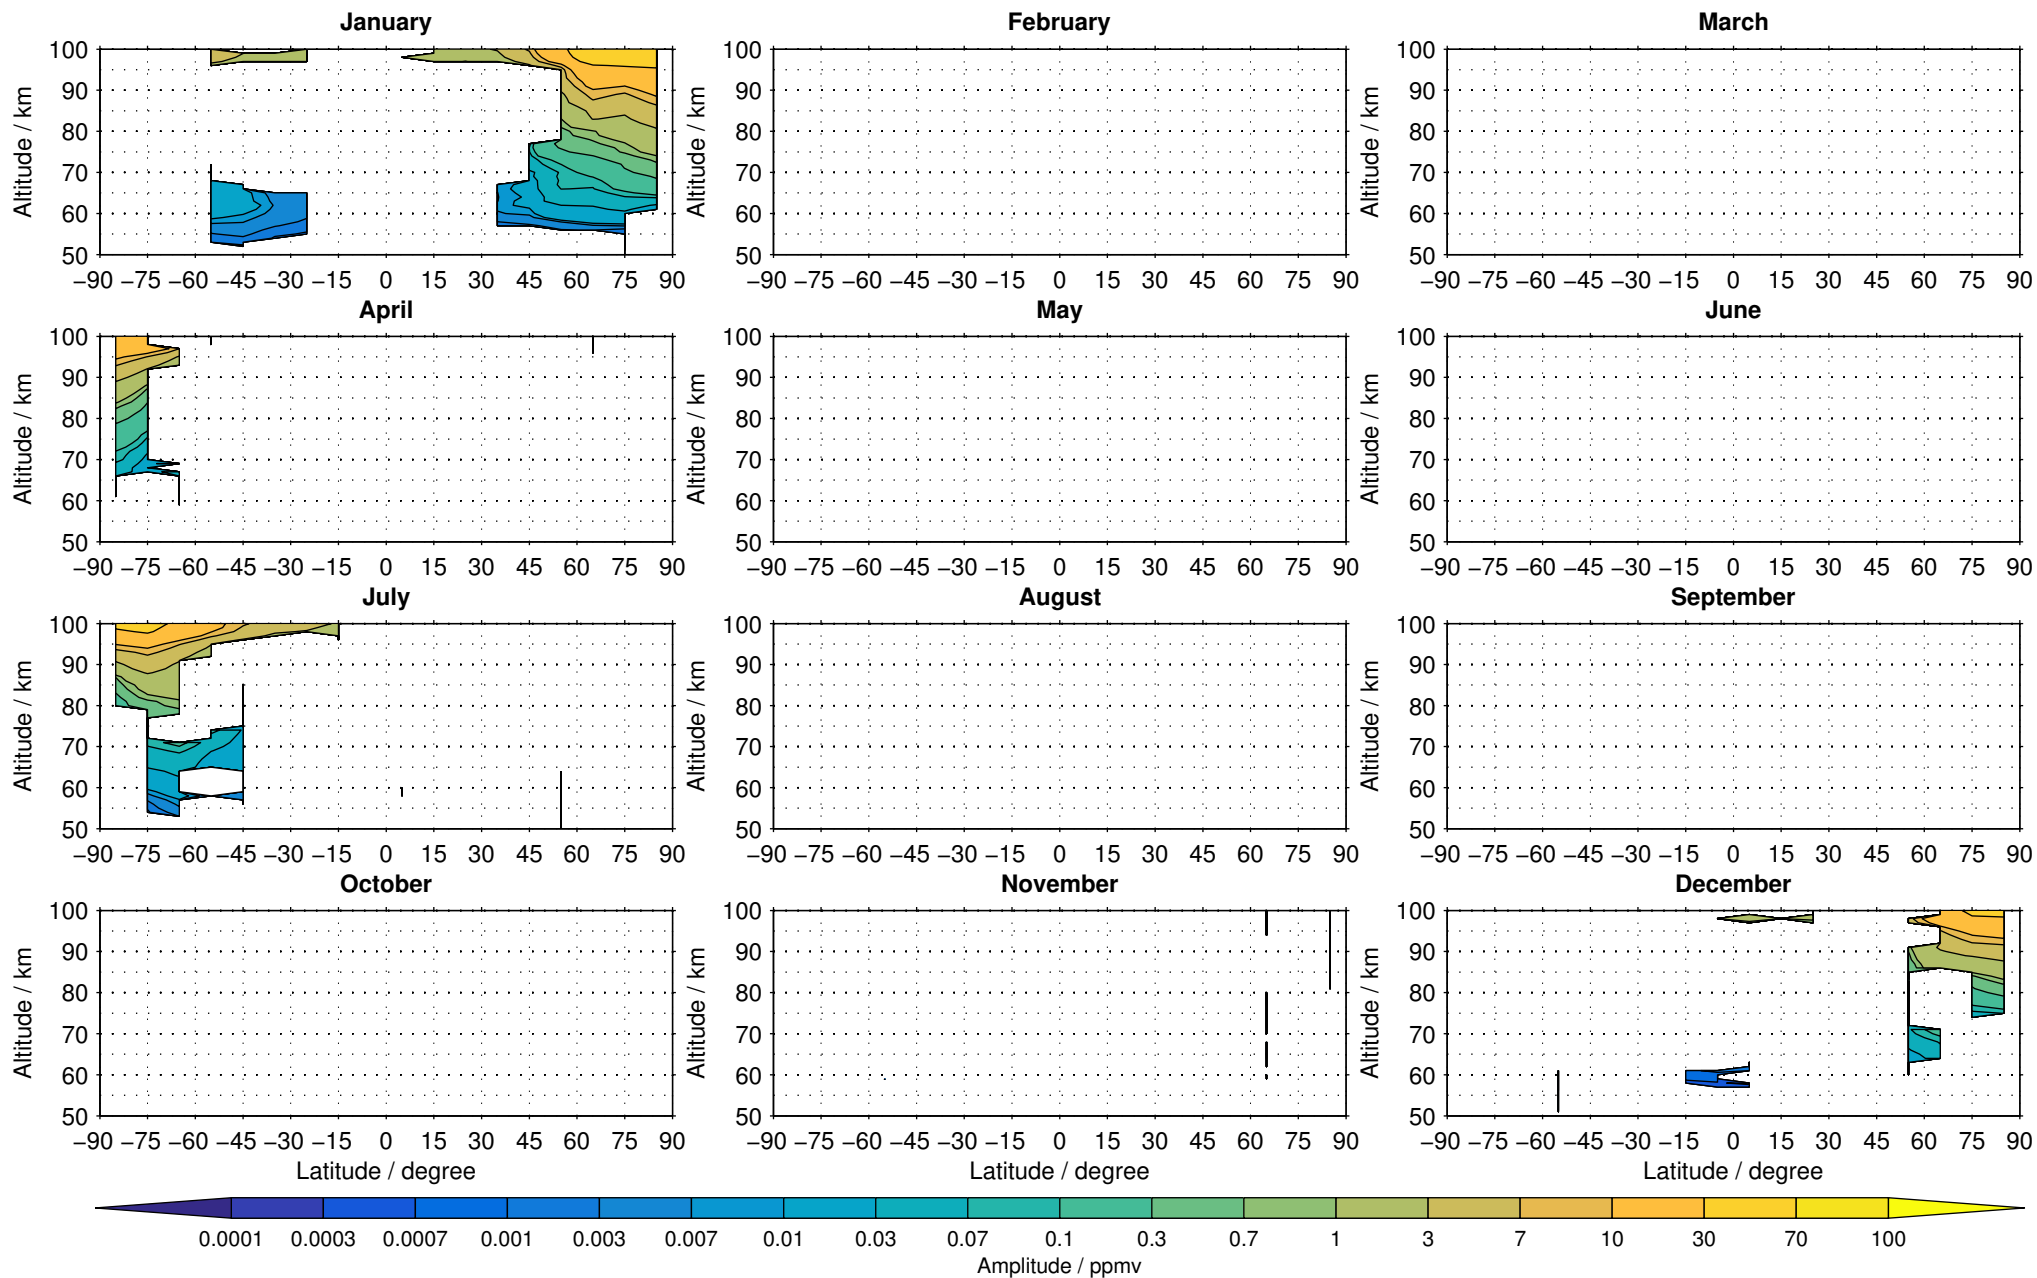

# Envisat/MIPAS (IMKIAA) V5R v622 UA nighttime nitric oxide distribution for 2005

Creation Time:  
11-04-2017  
21:28:38 LT

# Envisat/MIPAS (IMKIAA) V5R v622 UA nighttime nitric oxide distribution for 2006

Creation Time:  
11-04-2017  
21:28:39 LT

# Envisat/MIPAS (IMKIAA) V5R v622 UA nighttime nitric oxide distribution for 2007

Creation Time:  
11-04-2017  
21:28:40 LT