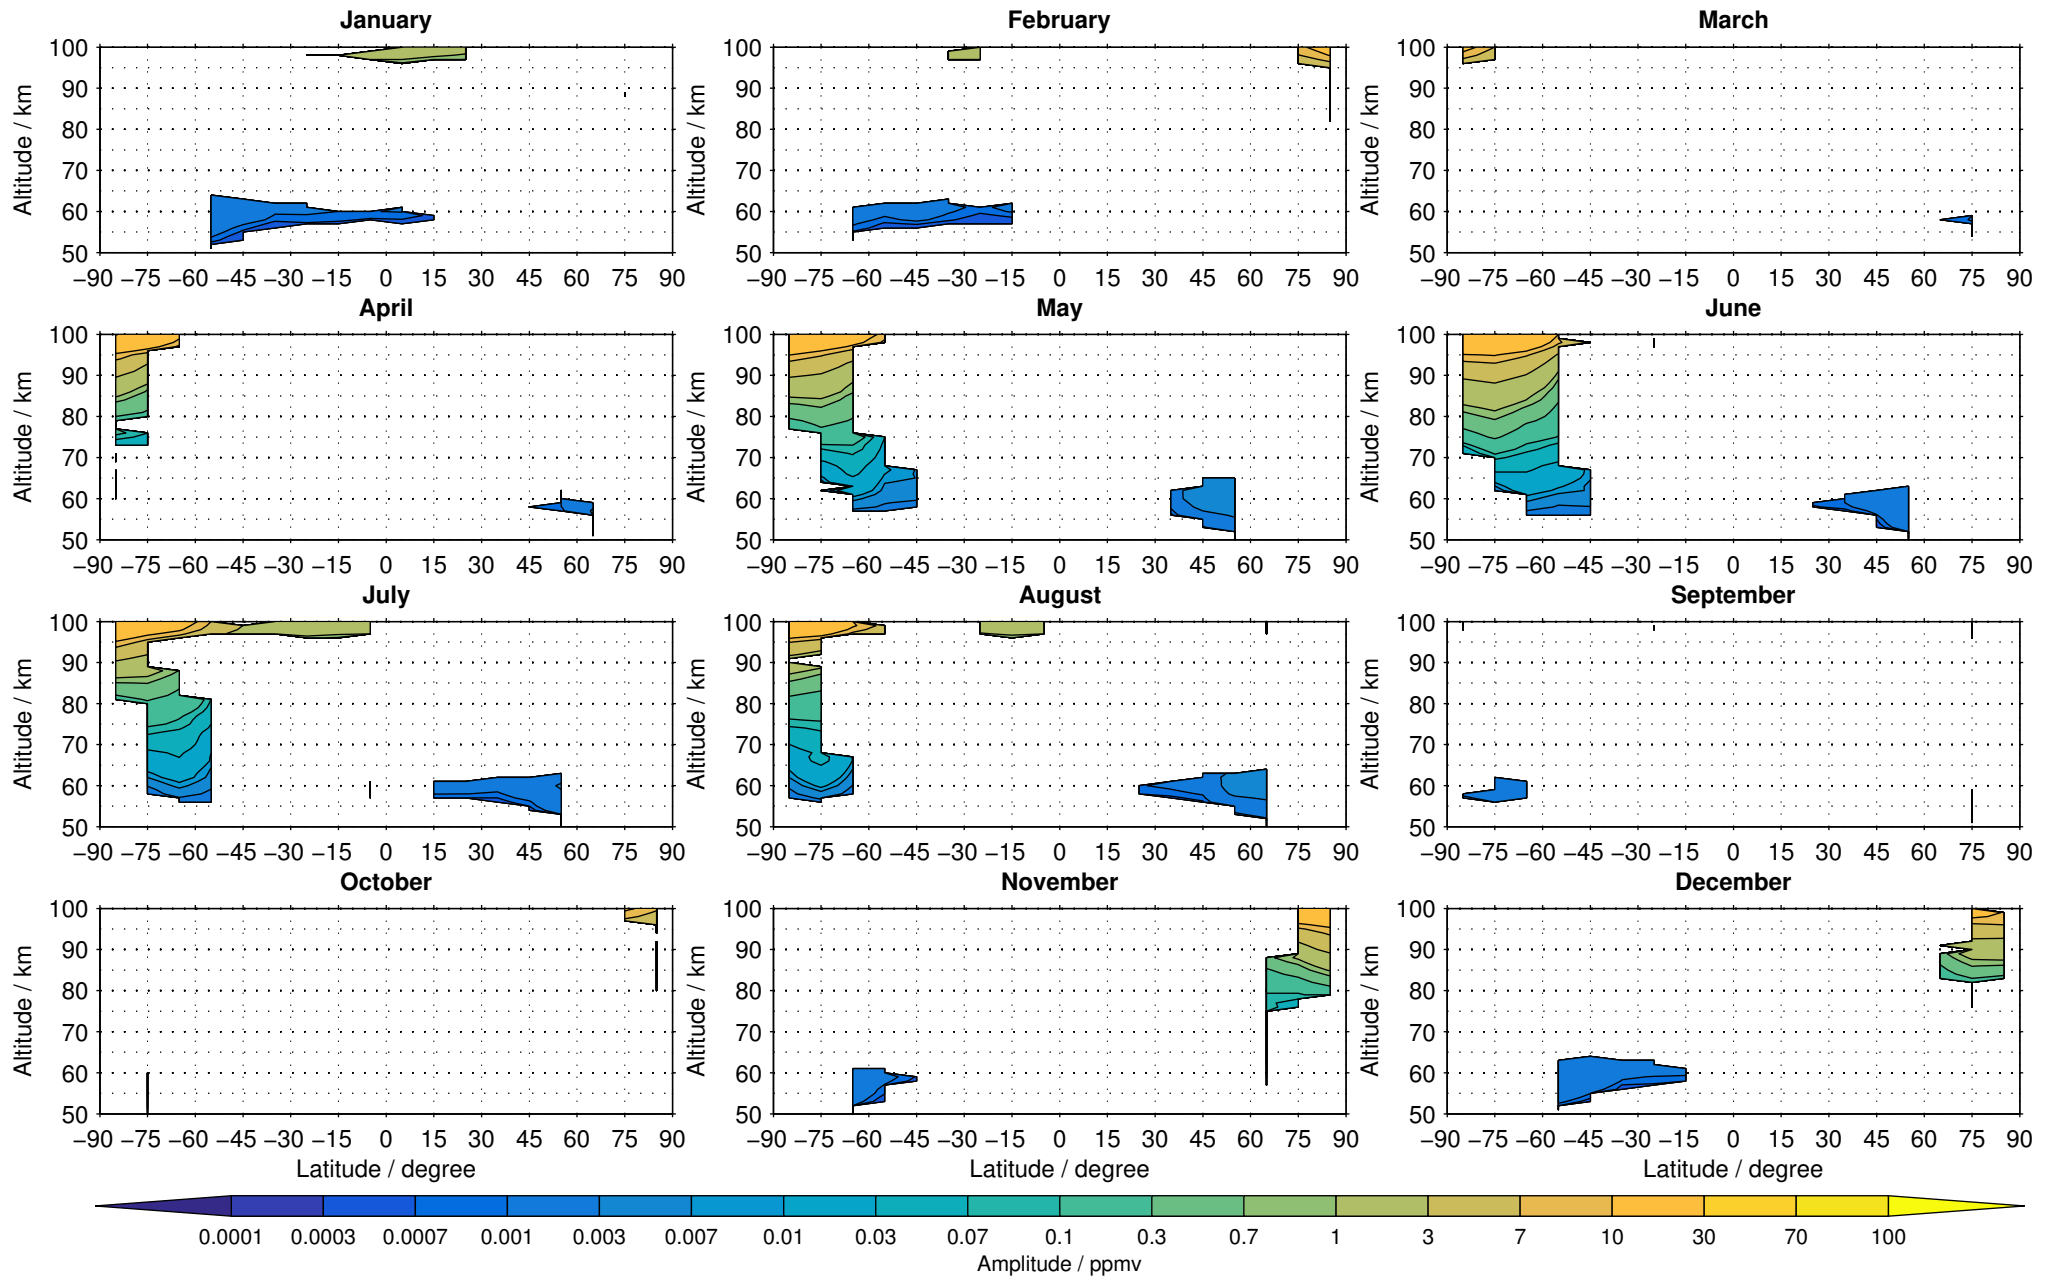

# Envisat/MIPAS (IMKIAA) V5R v622 UA nighttime nitric oxide distribution for 2007

Creation Time:  
11-04-2017  
21:28:40 LT

# Envisat/MIPAS (IMKIAA) V5R v622 UA nighttime nitric oxide distribution for 2008

Creation Time:  
11-04-2017  
21:28:41 LT

# Envisat/MIPAS (IMKIAA) V5R v622 UA nighttime nitric oxide distribution for 2009

Creation Time:  
11-04-2017  
21:28:42 LT

# Envisat/MIPAS (IMKIAA) V5R v622 UA nighttime nitric oxide distribution for 2010

Creation Time:  
11-04-2017  
21:28:43 LT