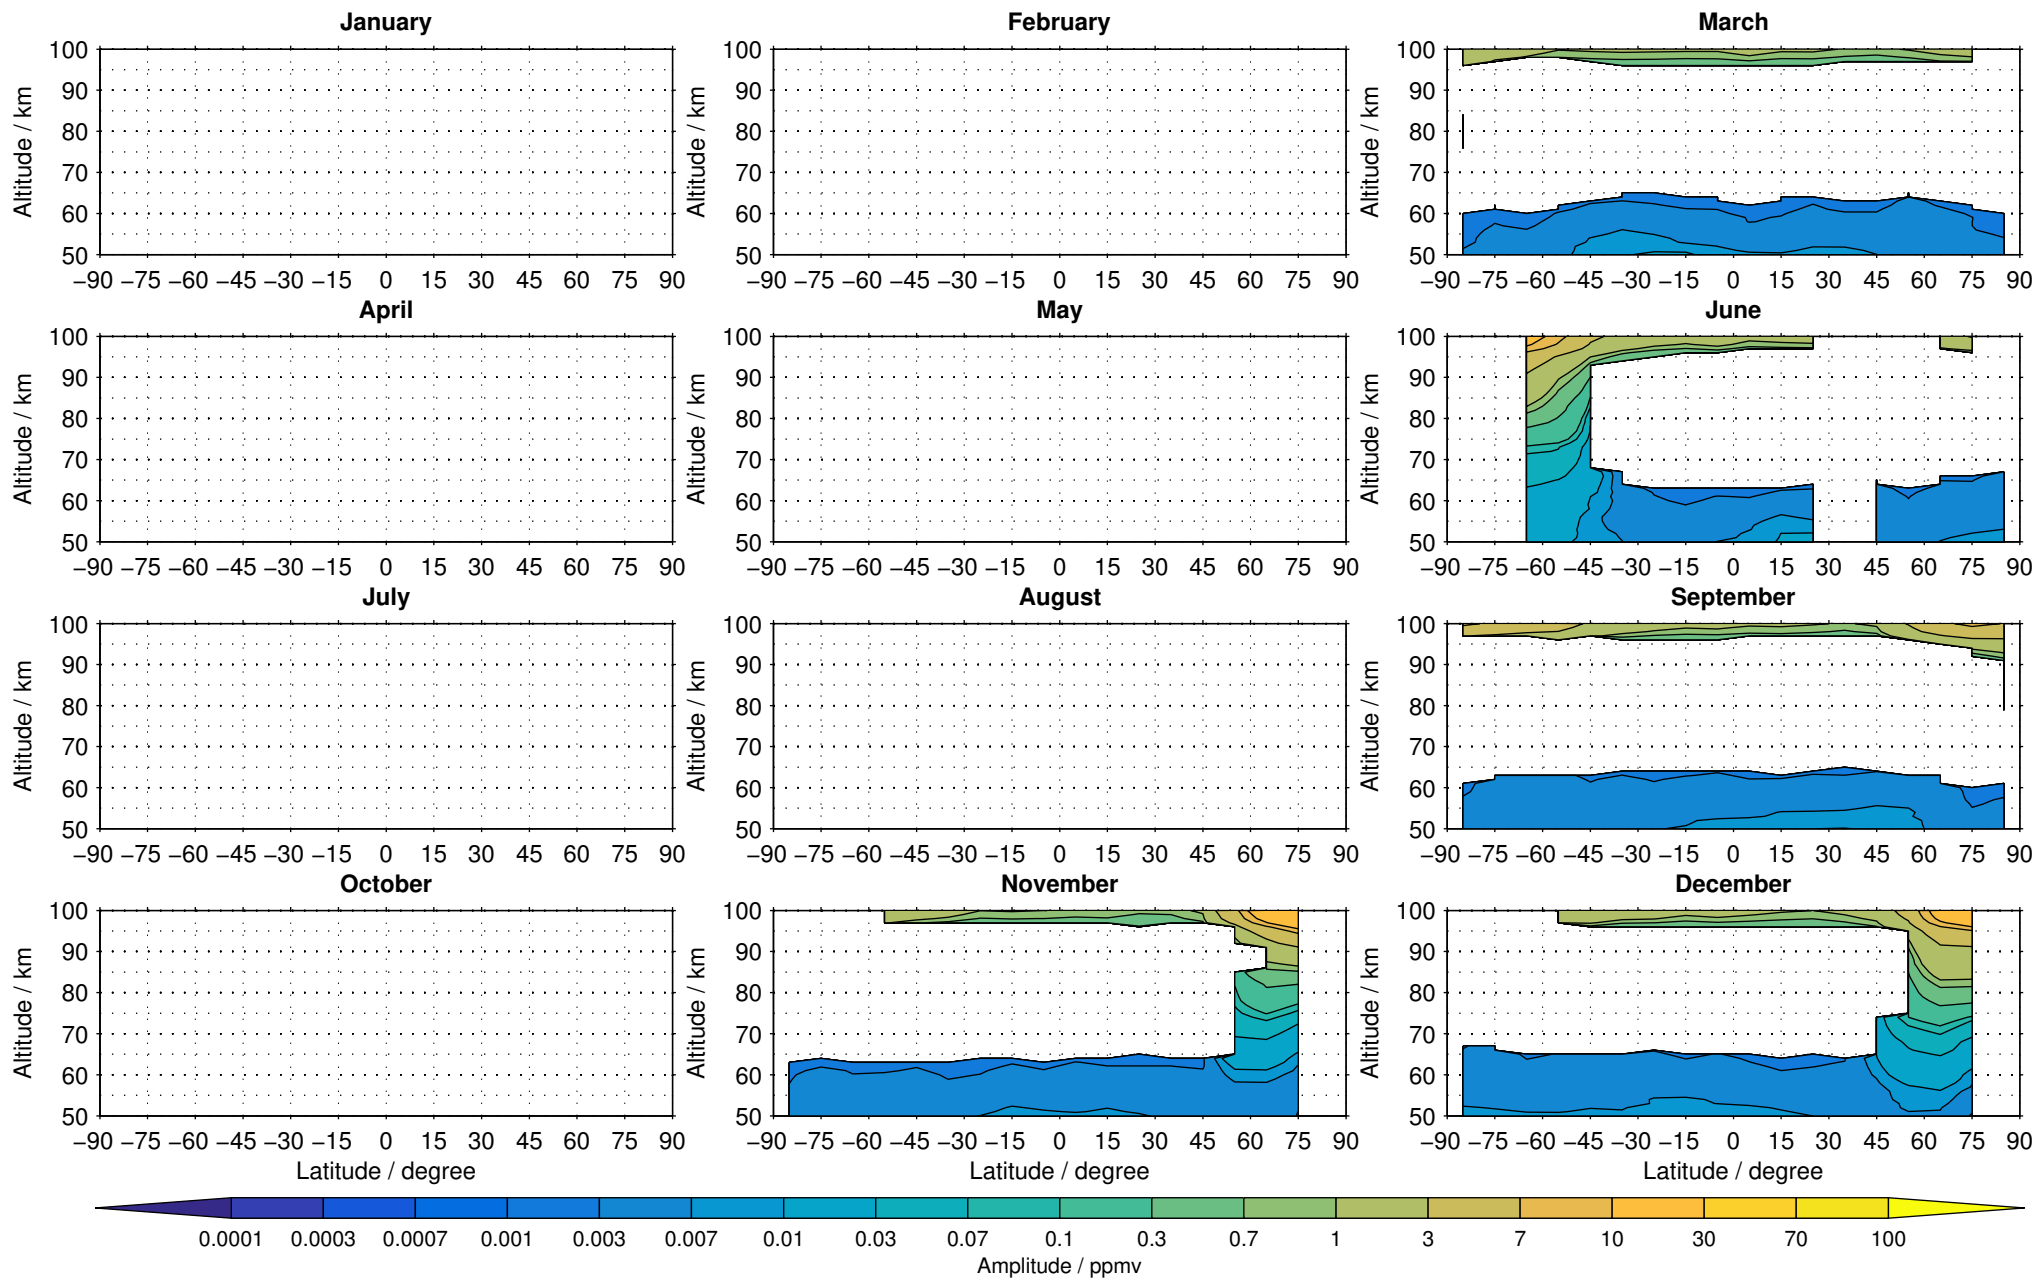

Envisat/MIPAS (IMKIAA) V5R v622 UA daytime nitric oxide distribution for 2005

Creation Time:
11-04-2017
21:28:24 LT

Envisat/MIPAS (IMKIAA) V5R v622 UA daytime nitric oxide distribution for 2006

Creation Time:
11-04-2017
21:28:25 LT

Envisat/MIPAS (IMKIAA) V5R v622 UA daytime nitric oxide distribution for 2007

Creation Time:
11-04-2017
21:28:26 LT

Envisat/MIPAS (IMKIAA) V5R v622 UA daytime nitric oxide distribution for 2008

Creation Time:
11-04-2017
21:28:27 LT

Envisat/MIPAS (IMKIAA) V5R v622 UA daytime nitric oxide distribution for 2009

Creation Time:
11-04-2017
21:28:28 LT

Envisat/MIPAS (IMKIAA) V5R v622 UA daytime nitric oxide distribution for 2010

Creation Time:
11-04-2017
21:28:29 LT

Envisat/MIPAS (IMKIAA) V5R v622 UA daytime nitric oxide distribution for 2011

Creation Time:
11-04-2017
21:28:30 LT

Envisat/MIPAS (IMKIAA) V5R v622 UA daytime nitric oxide distribution for 2012

Creation Time:
11-04-2017
21:28:31 LT