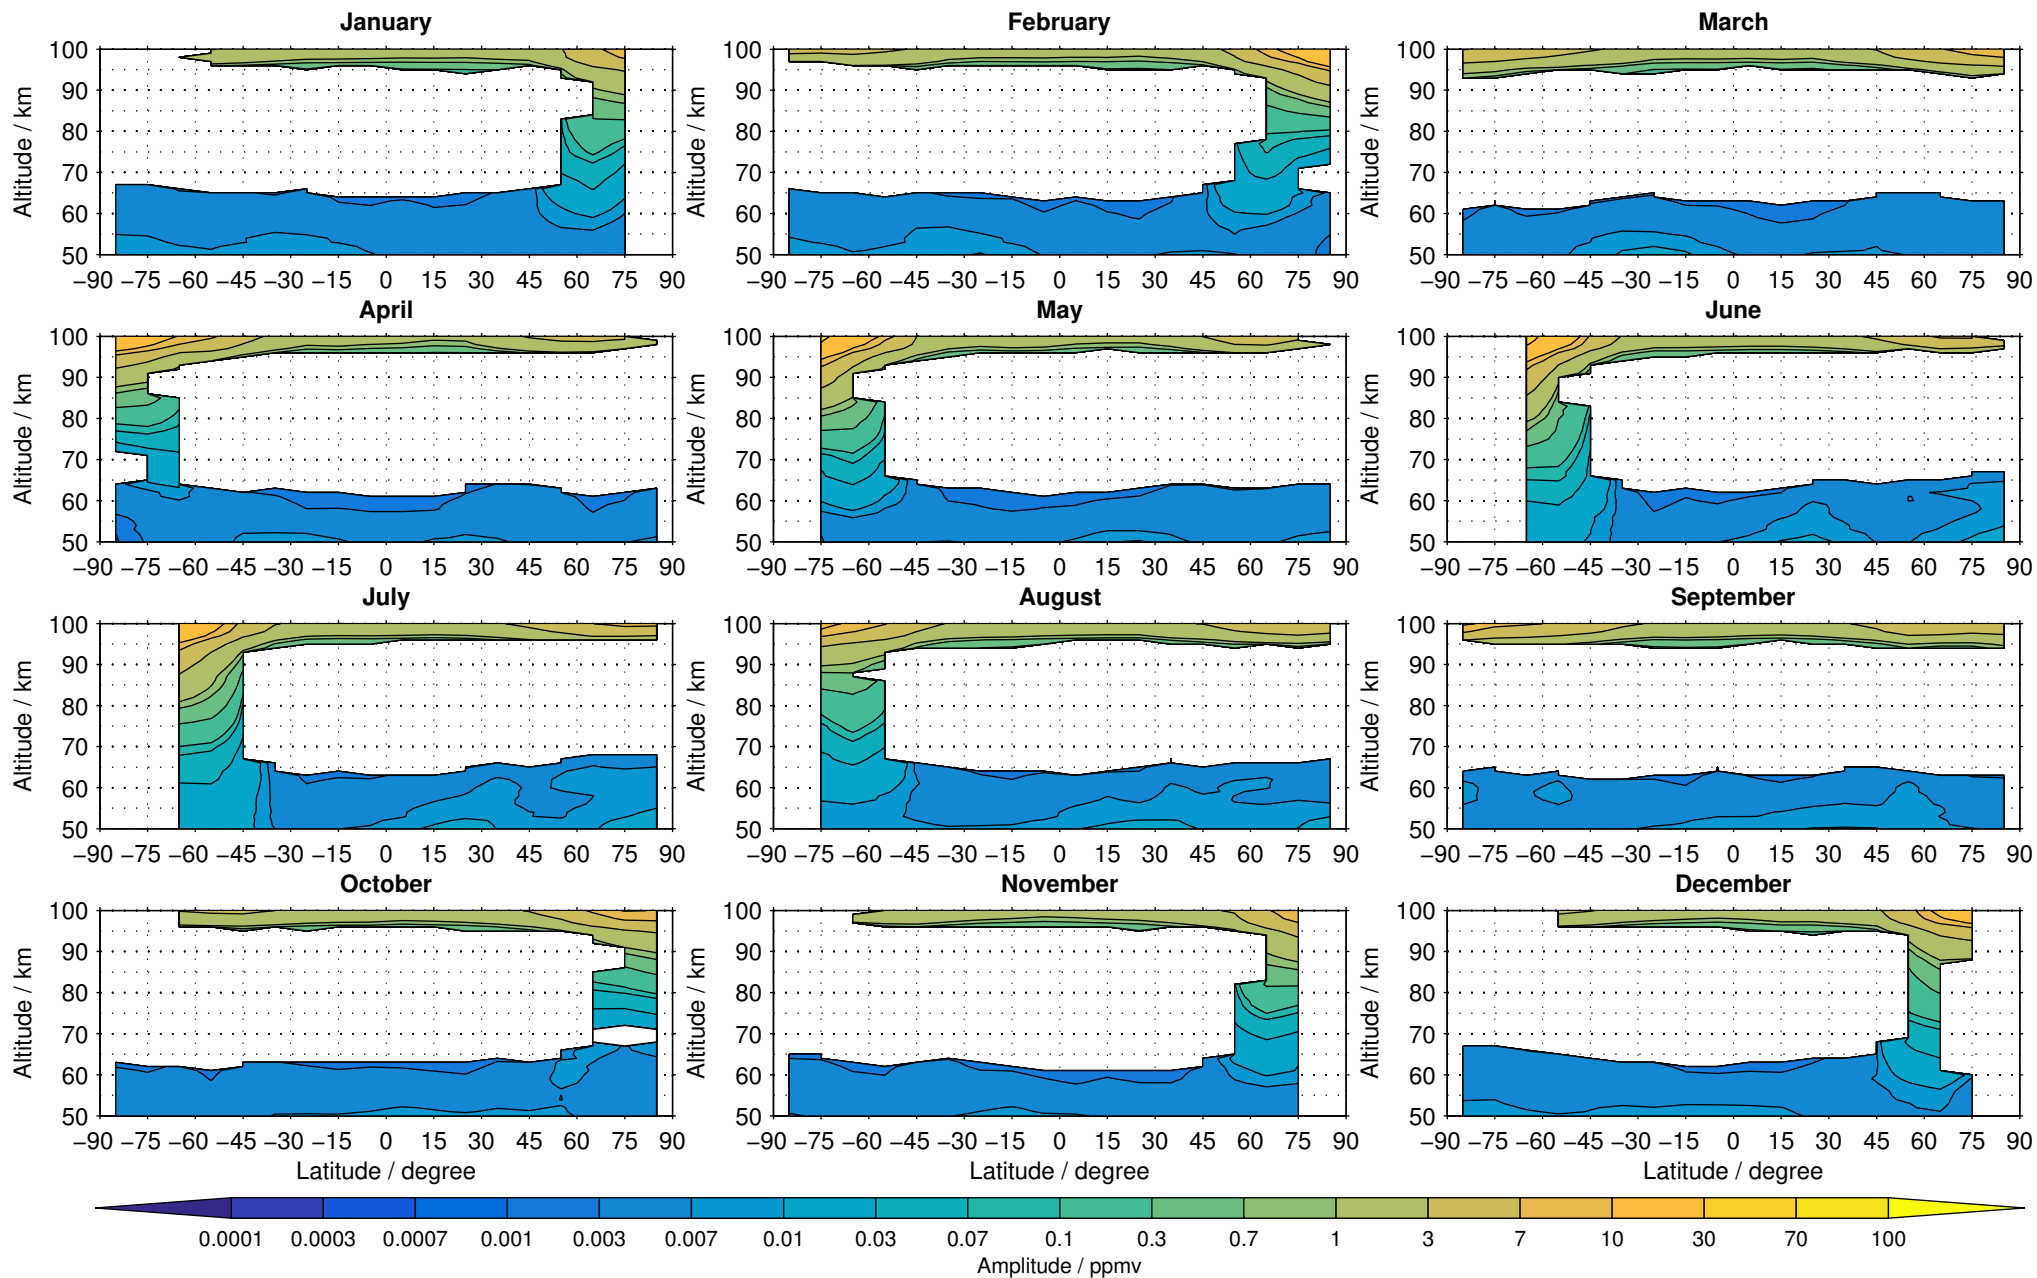

Envisat/MIPAS (IMKIAA) V5R v622 UA daytime nitric oxide distribution for 2007

Creation Time:
11-04-2017
21:28:26 LT

Envisat/MIPAS (IMKIAA) V5R v622 UA daytime nitric oxide distribution for 2008

Creation Time:
11-04-2017
21:28:27 LT

Envisat/MIPAS (IMKIAA) V5R v622 UA daytime nitric oxide distribution for 2009

Creation Time:
11-04-2017
21:28:28 LT

Envisat/MIPAS (IMKIAA) V5R v622 UA daytime nitric oxide distribution for 2010

Creation Time:
11-04-2017
21:28:29 LT

Envisat/MIPAS (IMKIAA) V5R v622 UA daytime nitric oxide distribution for 2011

Creation Time:
11-04-2017
21:28:30 LT

Envisat/MIPAS (IMKIAA) V5R v622 UA daytime nitric oxide distribution for 2012

Creation Time:
11-04-2017
21:28:31 LT