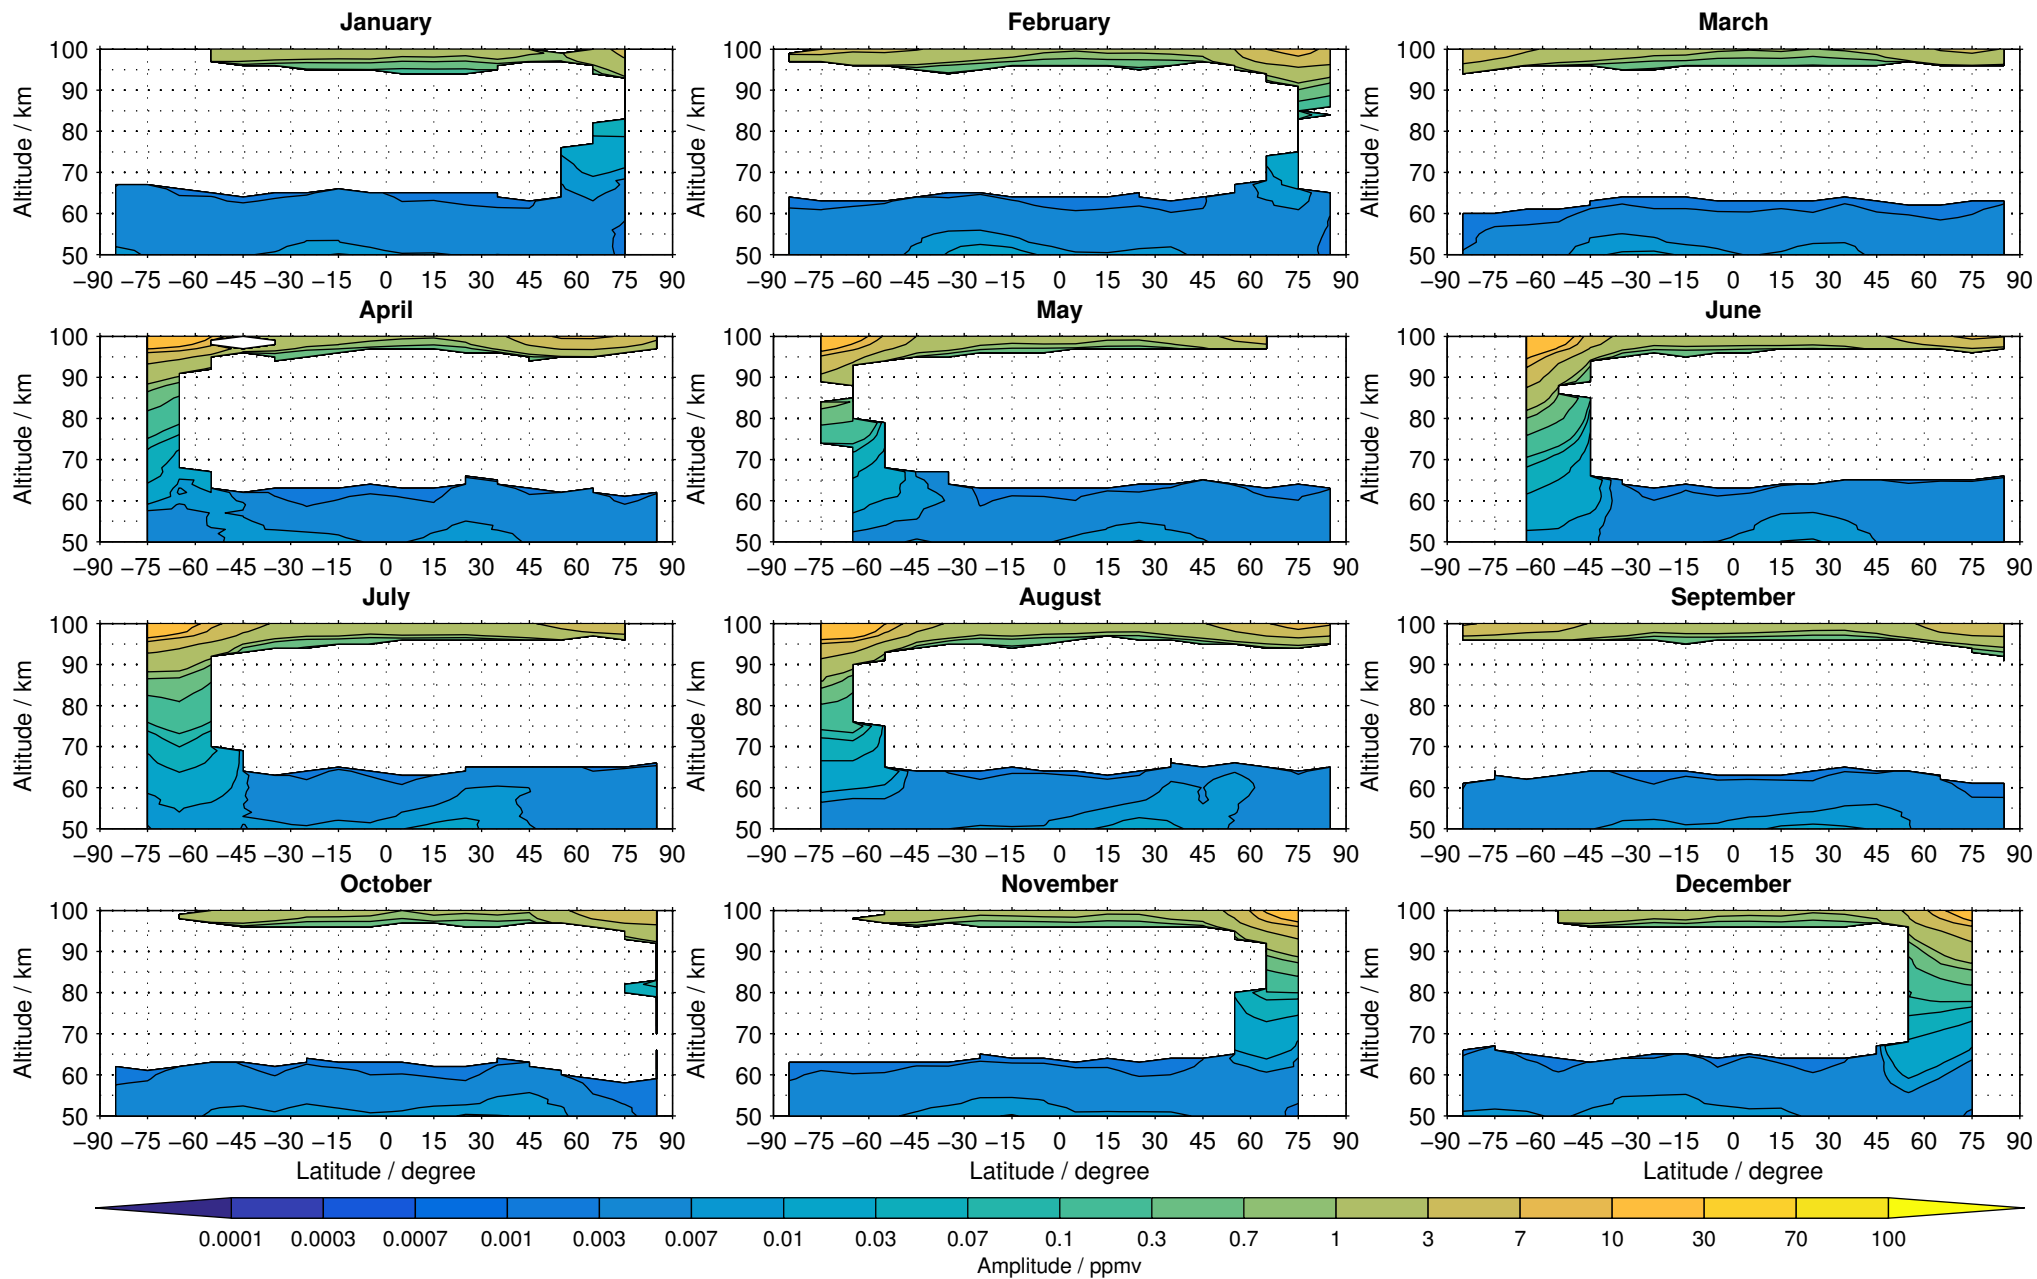

Envisat/MIPAS (IMKIAA) V5R v622 UA daytime nitric oxide distribution for 2007

Creation Time:
11-04-2017
21:28:26 LT

Envisat/MIPAS (IMKIAA) V5R v622 UA daytime nitric oxide distribution for 2008

Creation Time:
11-04-2017
21:28:27 LT

Envisat/MIPAS (IMKIAA) V5R v622 UA daytime nitric oxide distribution for 2009

Creation Time:
11-04-2017
21:28:28 LT

Envisat/MIPAS (IMKIAA) V5R v622 UA daytime nitric oxide distribution for 2010

Creation Time:
11-04-2017
21:28:29 LT

Envisat/MIPAS (IMKIAA) V5R v622 UA daytime nitric oxide distribution for 2011

Creation Time:
11-04-2017
21:28:30 LT

Envisat/MIPAS (IMKIAA) V5R v622 UA daytime nitric oxide distribution for 2012

Creation Time:
11-04-2017
21:28:31 LT