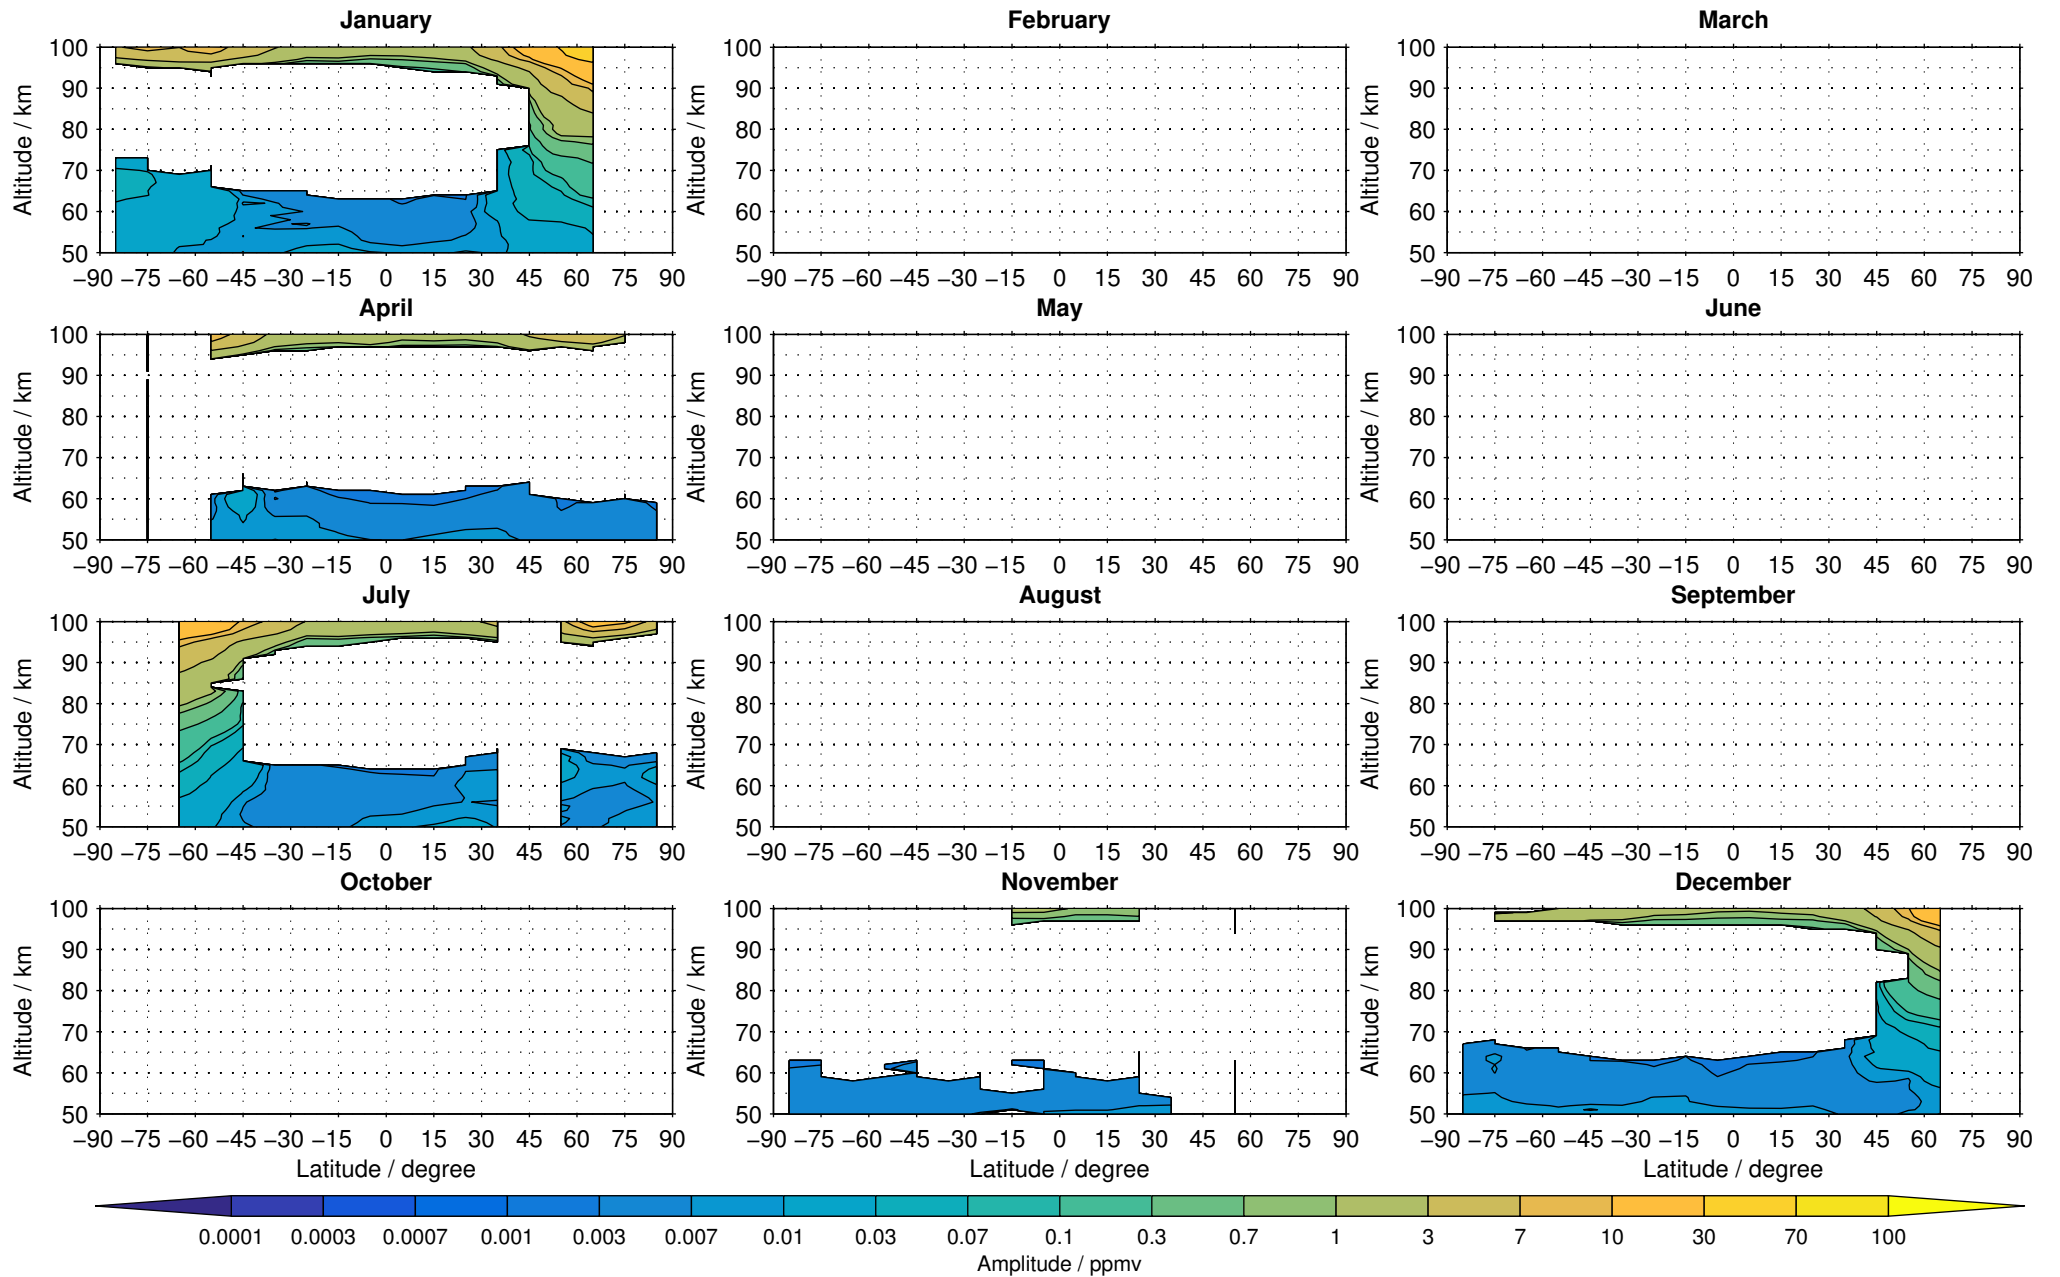

Envisat/MIPAS (IMKIAA) V5R v622 UA daytime nitric oxide distribution for 2005

Creation Time:
11-04-2017
21:28:24 LT

Envisat/MIPAS (IMKIAA) V5R v622 UA daytime nitric oxide distribution for 2006

Creation Time:
11-04-2017
21:28:25 LT

Envisat/MIPAS (IMKIAA) V5R v622 UA daytime nitric oxide distribution for 2007

Creation Time:
11-04-2017
21:28:26 LT

Envisat/MIPAS (IMKIAA) V5R v622 UA daytime nitric oxide distribution for 2008

Creation Time:
11-04-2017
21:28:27 LT

Envisat/MIPAS (IMKIAA) V5R v622 UA daytime nitric oxide distribution for 2009

Creation Time:
11-04-2017
21:28:28 LT

Envisat/MIPAS (IMKIAA) V5R v622 UA daytime nitric oxide distribution for 2010

Creation Time:
11-04-2017
21:28:29 LT

Envisat/MIPAS (IMKIAA) V5R v622 UA daytime nitric oxide distribution for 2011

Creation Time:
11-04-2017
21:28:30 LT

Envisat/MIPAS (IMKIAA) V5R v622 UA daytime nitric oxide distribution for 2012

Creation Time:
11-04-2017
21:28:31 LT