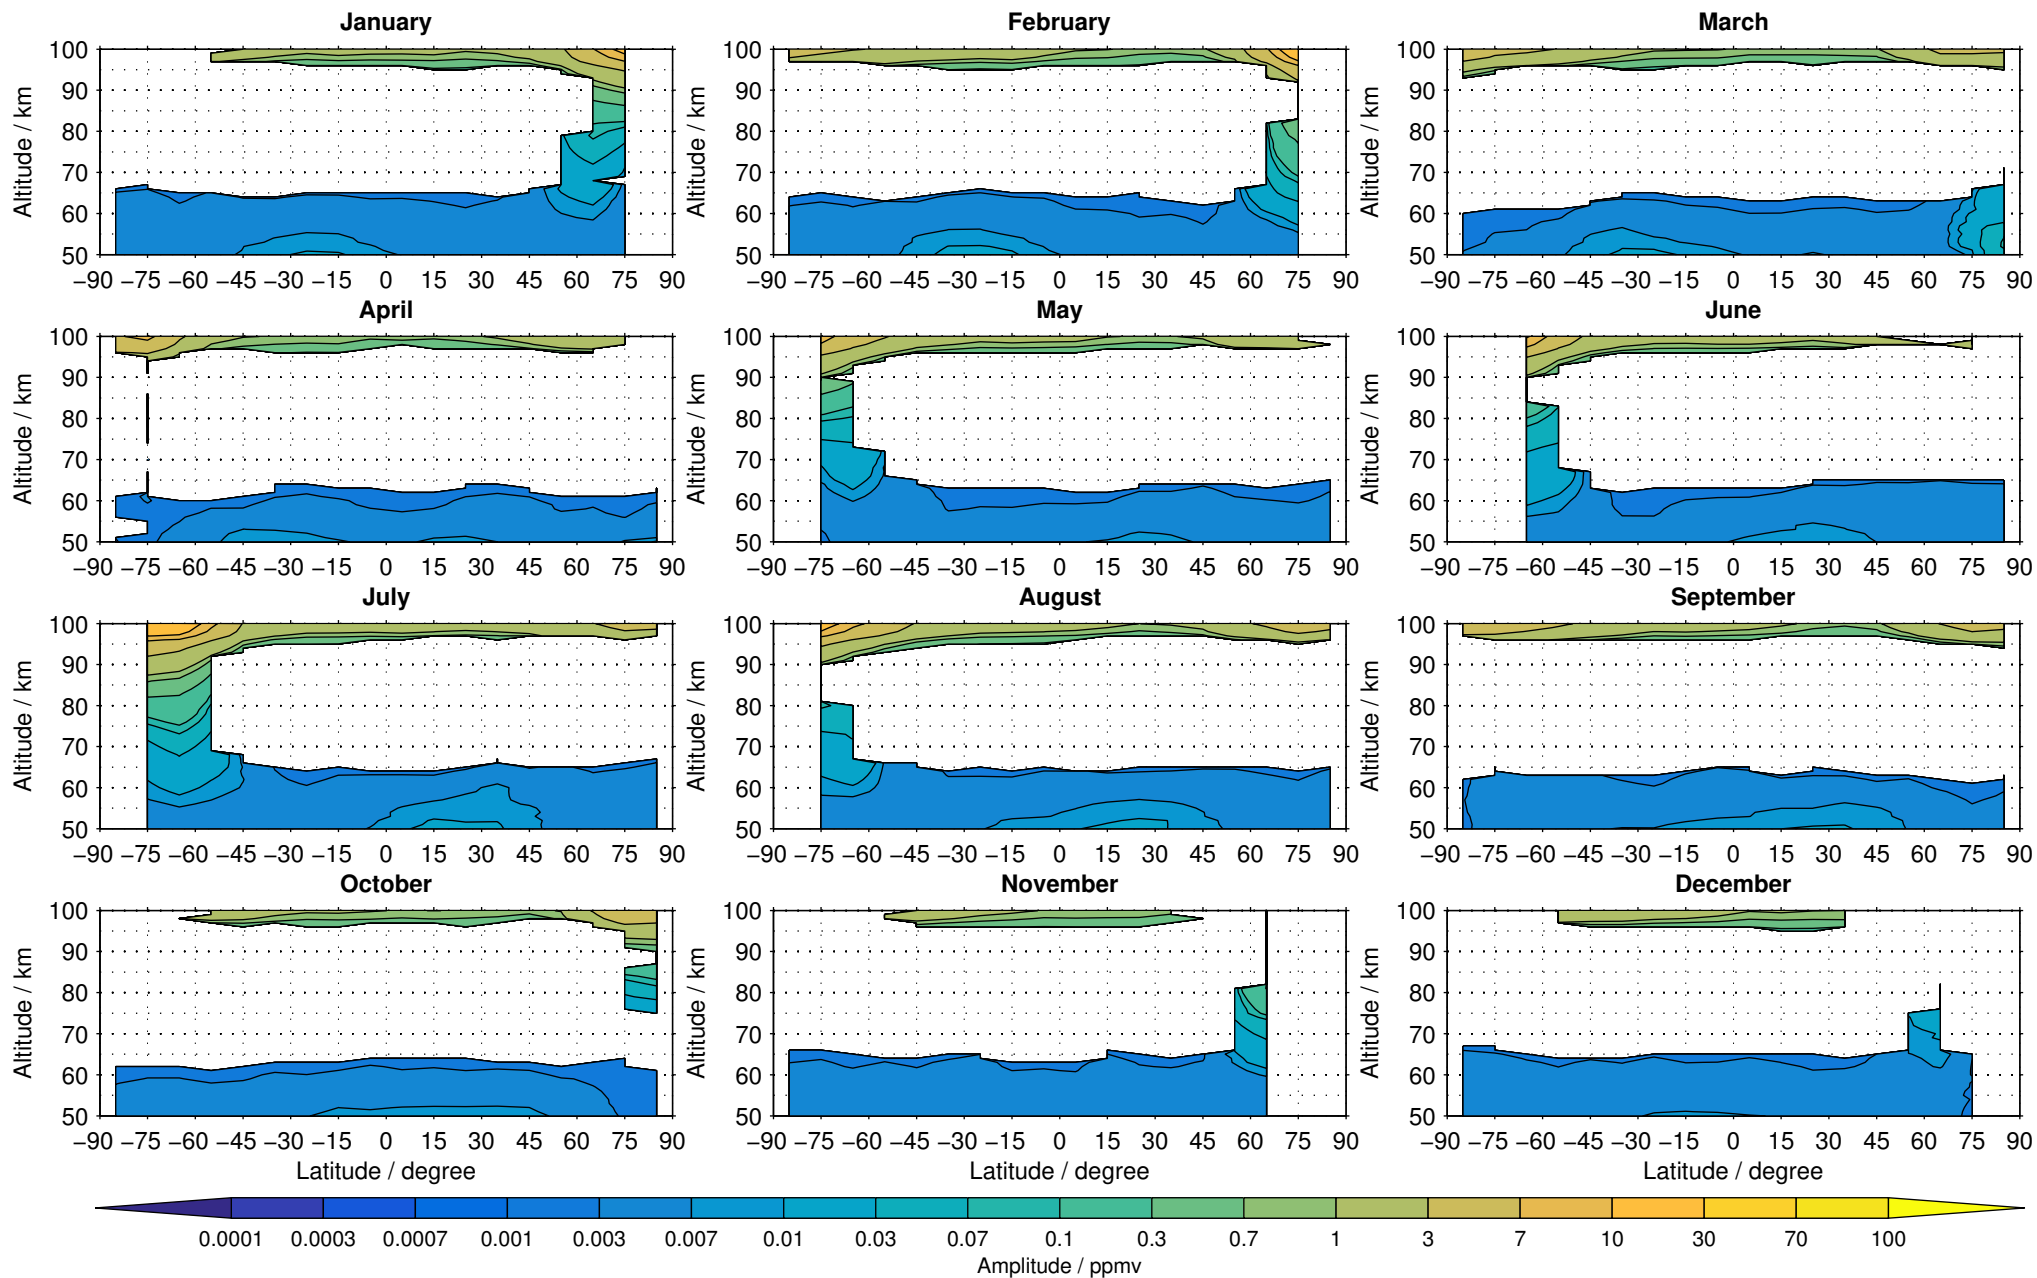

Envisat/MIPAS (IMKIAA) V5R v622 UA daytime nitric oxide distribution for 2007

Creation Time:
11-04-2017
21:28:26 LT

Envisat/MIPAS (IMKIAA) V5R v622 UA daytime nitric oxide distribution for 2008

Creation Time:
11-04-2017
21:28:27 LT

Envisat/MIPAS (IMKIAA) V5R v622 UA daytime nitric oxide distribution for 2009

Creation Time:
11-04-2017
21:28:28 LT

Envisat/MIPAS (IMKIAA) V5R v622 UA daytime nitric oxide distribution for 2010

Creation Time:
11-04-2017
21:28:29 LT

Envisat/MIPAS (IMKIAA) V5R v622 UA daytime nitric oxide distribution for 2011

Creation Time:
11-04-2017
21:28:30 LT

Envisat/MIPAS (IMKIAA) V5R v622 UA daytime nitric oxide distribution for 2012

Creation Time:
11-04-2017
21:28:31 LT