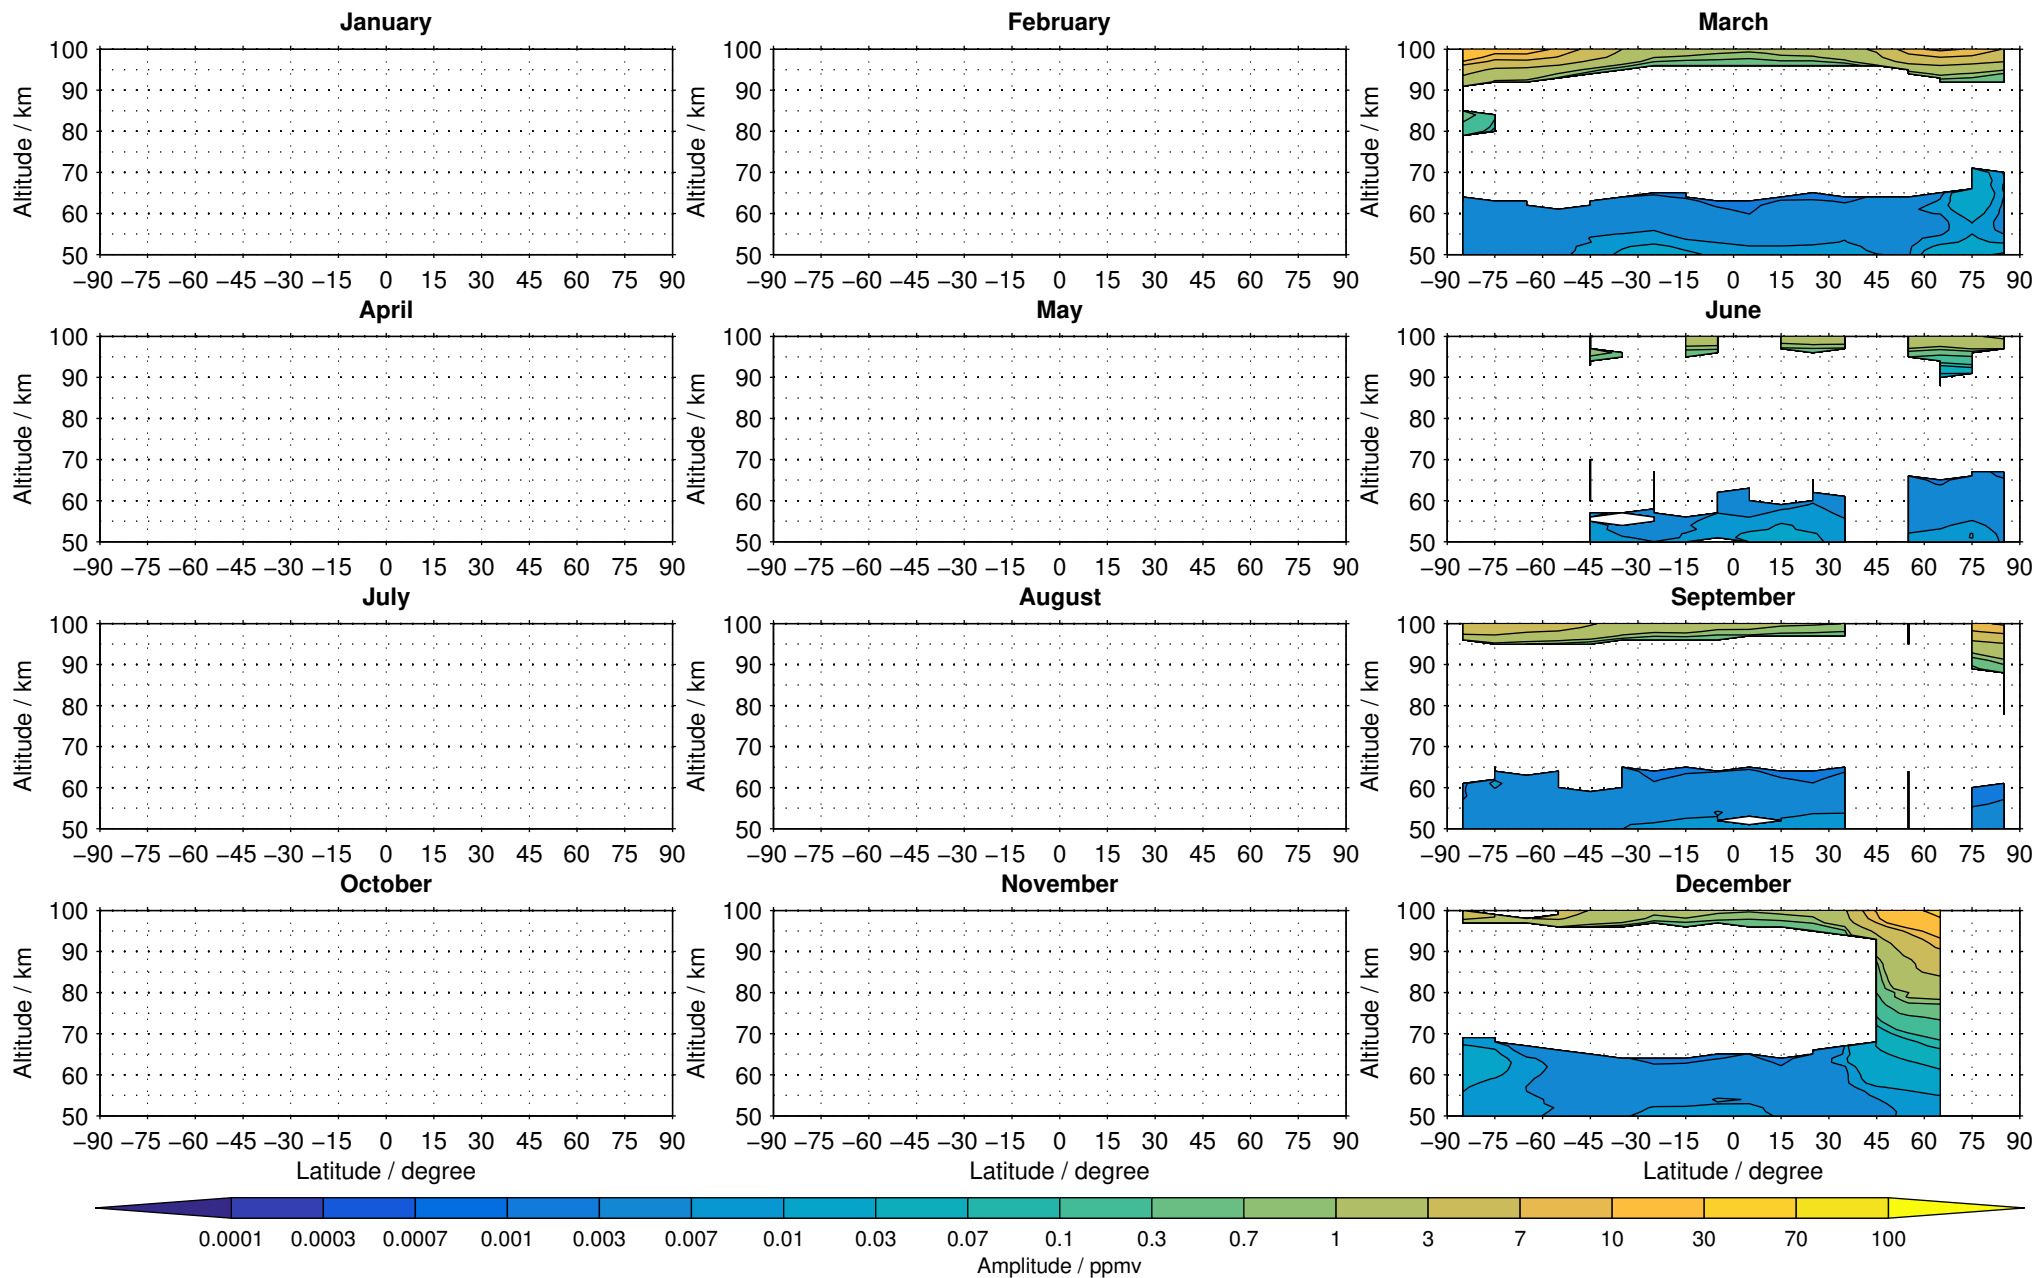

Envisat/MIPAS (IMKIAA) V5R v622 UA daytime nitric oxide distribution for 2005

Creation Time:
11-04-2017
21:28:24 LT

Envisat/MIPAS (IMKIAA) V5R v622 UA daytime nitric oxide distribution for 2006

Creation Time:
11-04-2017
21:28:25 LT

Envisat/MIPAS (IMKIAA) V5R v622 UA daytime nitric oxide distribution for 2007

Creation Time:
11-04-2017
21:28:26 LT

Envisat/MIPAS (IMKIAA) V5R v622 UA daytime nitric oxide distribution for 2008

Creation Time:
11-04-2017
21:28:27 LT

Envisat/MIPAS (IMKIAA) V5R v622 UA daytime nitric oxide distribution for 2009

Creation Time:
11-04-2017
21:28:28 LT

Envisat/MIPAS (IMKIAA) V5R v622 UA daytime nitric oxide distribution for 2010

Creation Time:
11-04-2017
21:28:29 LT

Envisat/MIPAS (IMKIAA) V5R v622 UA daytime nitric oxide distribution for 2011

Creation Time:
11-04-2017
21:28:30 LT

Envisat/MIPAS (IMKIAA) V5R v622 UA daytime nitric oxide distribution for 2012

Creation Time:
11-04-2017
21:28:31 LT