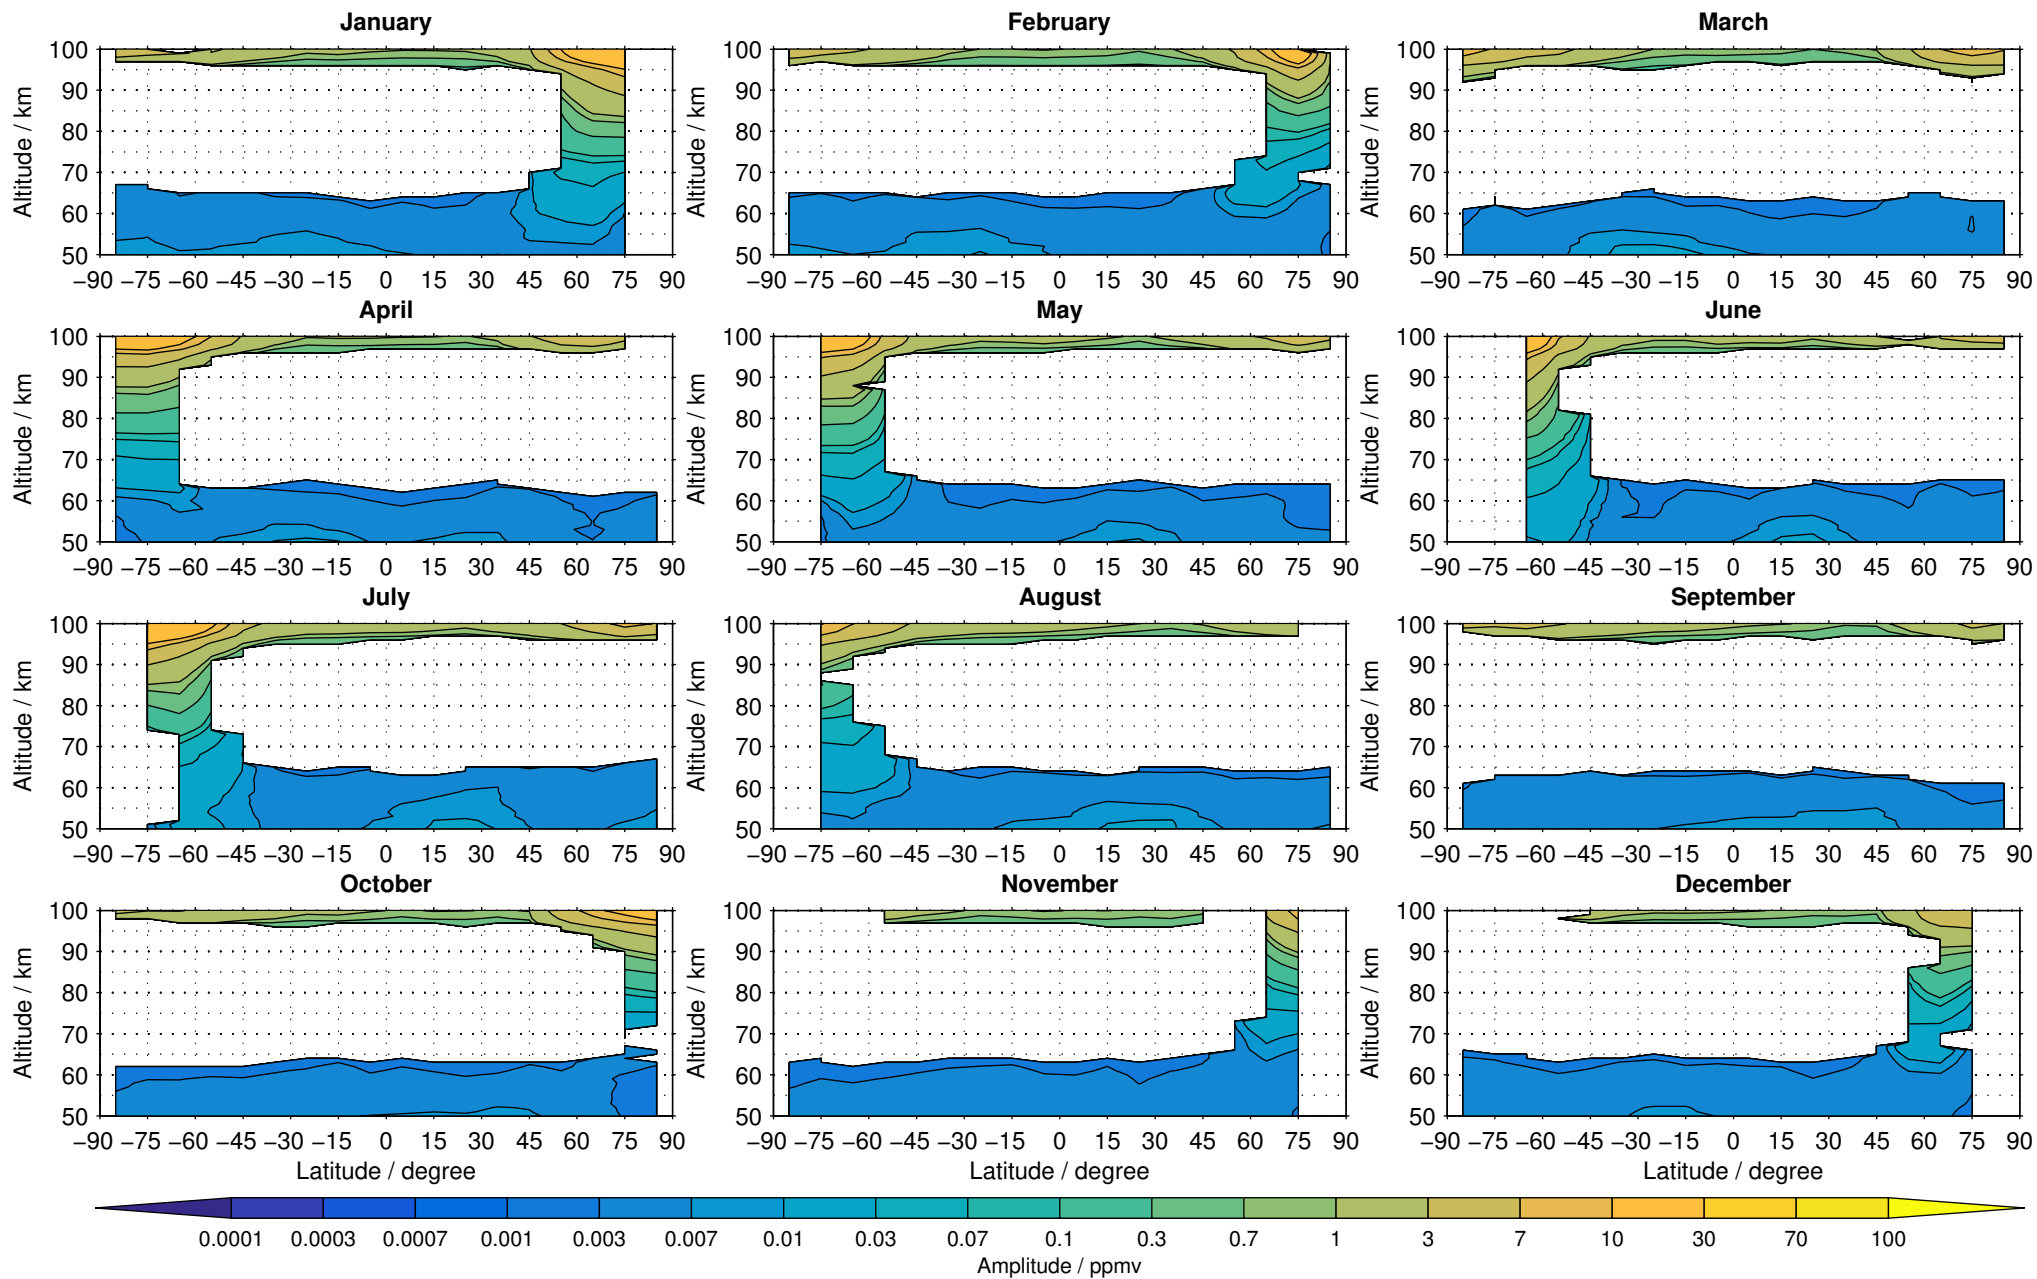

Envisat/MIPAS (IMKIAA) V5R v622 UA daytime nitric oxide distribution for 2005

Creation Time:
11-04-2017
21:28:24 LT

Envisat/MIPAS (IMKIAA) V5R v622 UA daytime nitric oxide distribution for 2006

Creation Time:
11-04-2017
21:28:25 LT

Envisat/MIPAS (IMKIAA) V5R v622 UA daytime nitric oxide distribution for 2007

Creation Time:
11-04-2017
21:28:26 LT

Envisat/MIPAS (IMKIAA) V5R v622 UA daytime nitric oxide distribution for 2008

Creation Time:
11-04-2017
21:28:27 LT

Envisat/MIPAS (IMKIAA) V5R v622 UA daytime nitric oxide distribution for 2009

Creation Time:
11-04-2017
21:28:28 LT

Envisat/MIPAS (IMKIAA) V5R v622 UA daytime nitric oxide distribution for 2010

Creation Time:
11-04-2017
21:28:29 LT

Envisat/MIPAS (IMKIAA) V5R v622 UA daytime nitric oxide distribution for 2011

Creation Time:
11-04-2017
21:28:30 LT

Envisat/MIPAS (IMKIAA) V5R v622 UA daytime nitric oxide distribution for 2012

Creation Time:
11-04-2017
21:28:31 LT