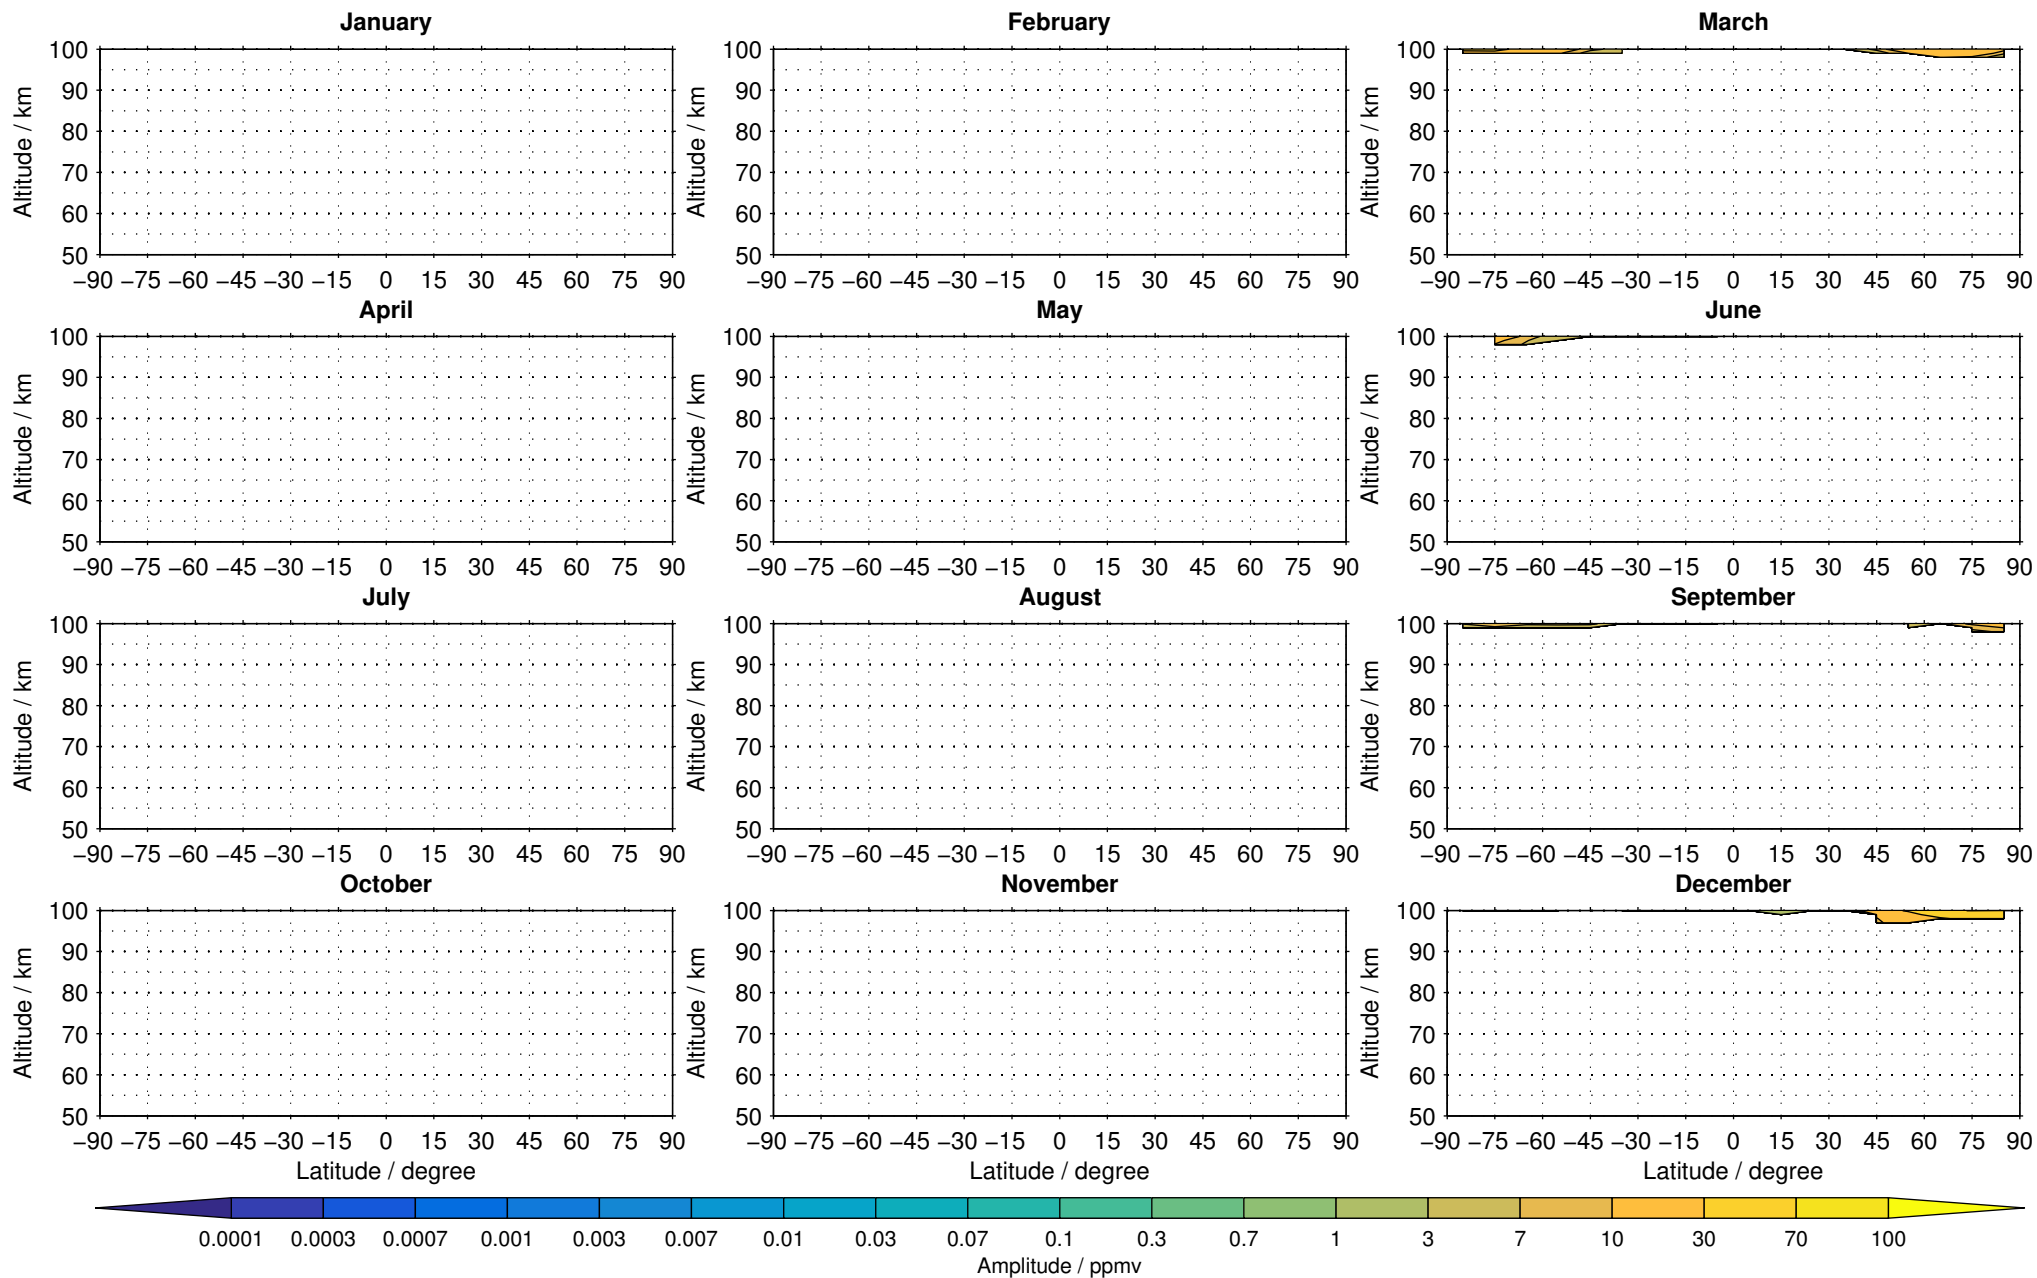

Envisat/MIPAS (IMKIAA) V5R v622 UA +T nitric oxide distribution for 2005

Creation Time:
11-04-2017
21:29:00 LT

Envisat/MIPAS (IMKIAA) V5R v622 UA +T nitric oxide distribution for 2006

Creation Time:
11-04-2017
21:29:01 LT

Envisat/MIPAS (IMKIAA) V5R v622 UA +T nitric oxide distribution for 2007

Creation Time:
11-04-2017
21:29:02 LT

Envisat/MIPAS (IMKIAA) V5R v622 UA +T nitric oxide distribution for 2008

Creation Time:
11-04-2017
21:29:02 LT

Envisat/MIPAS (IMKIAA) V5R v622 UA +T nitric oxide distribution for 2009

Creation Time:
11-04-2017
21:29:03 LT

Envisat/MIPAS (IMKIAA) V5R v622 UA +T nitric oxide distribution for 2010

Creation Time:
11-04-2017
21:29:04 LT

Envisat/MIPAS (IMKIAA) V5R v622 UA +T nitric oxide distribution for 2011

Creation Time:
11-04-2017
21:29:05 LT

Envisat/MIPAS (IMKIAA) V5R v622 UA +T nitric oxide distribution for 2012

Creation Time:
11-04-2017
21:29:06 LT