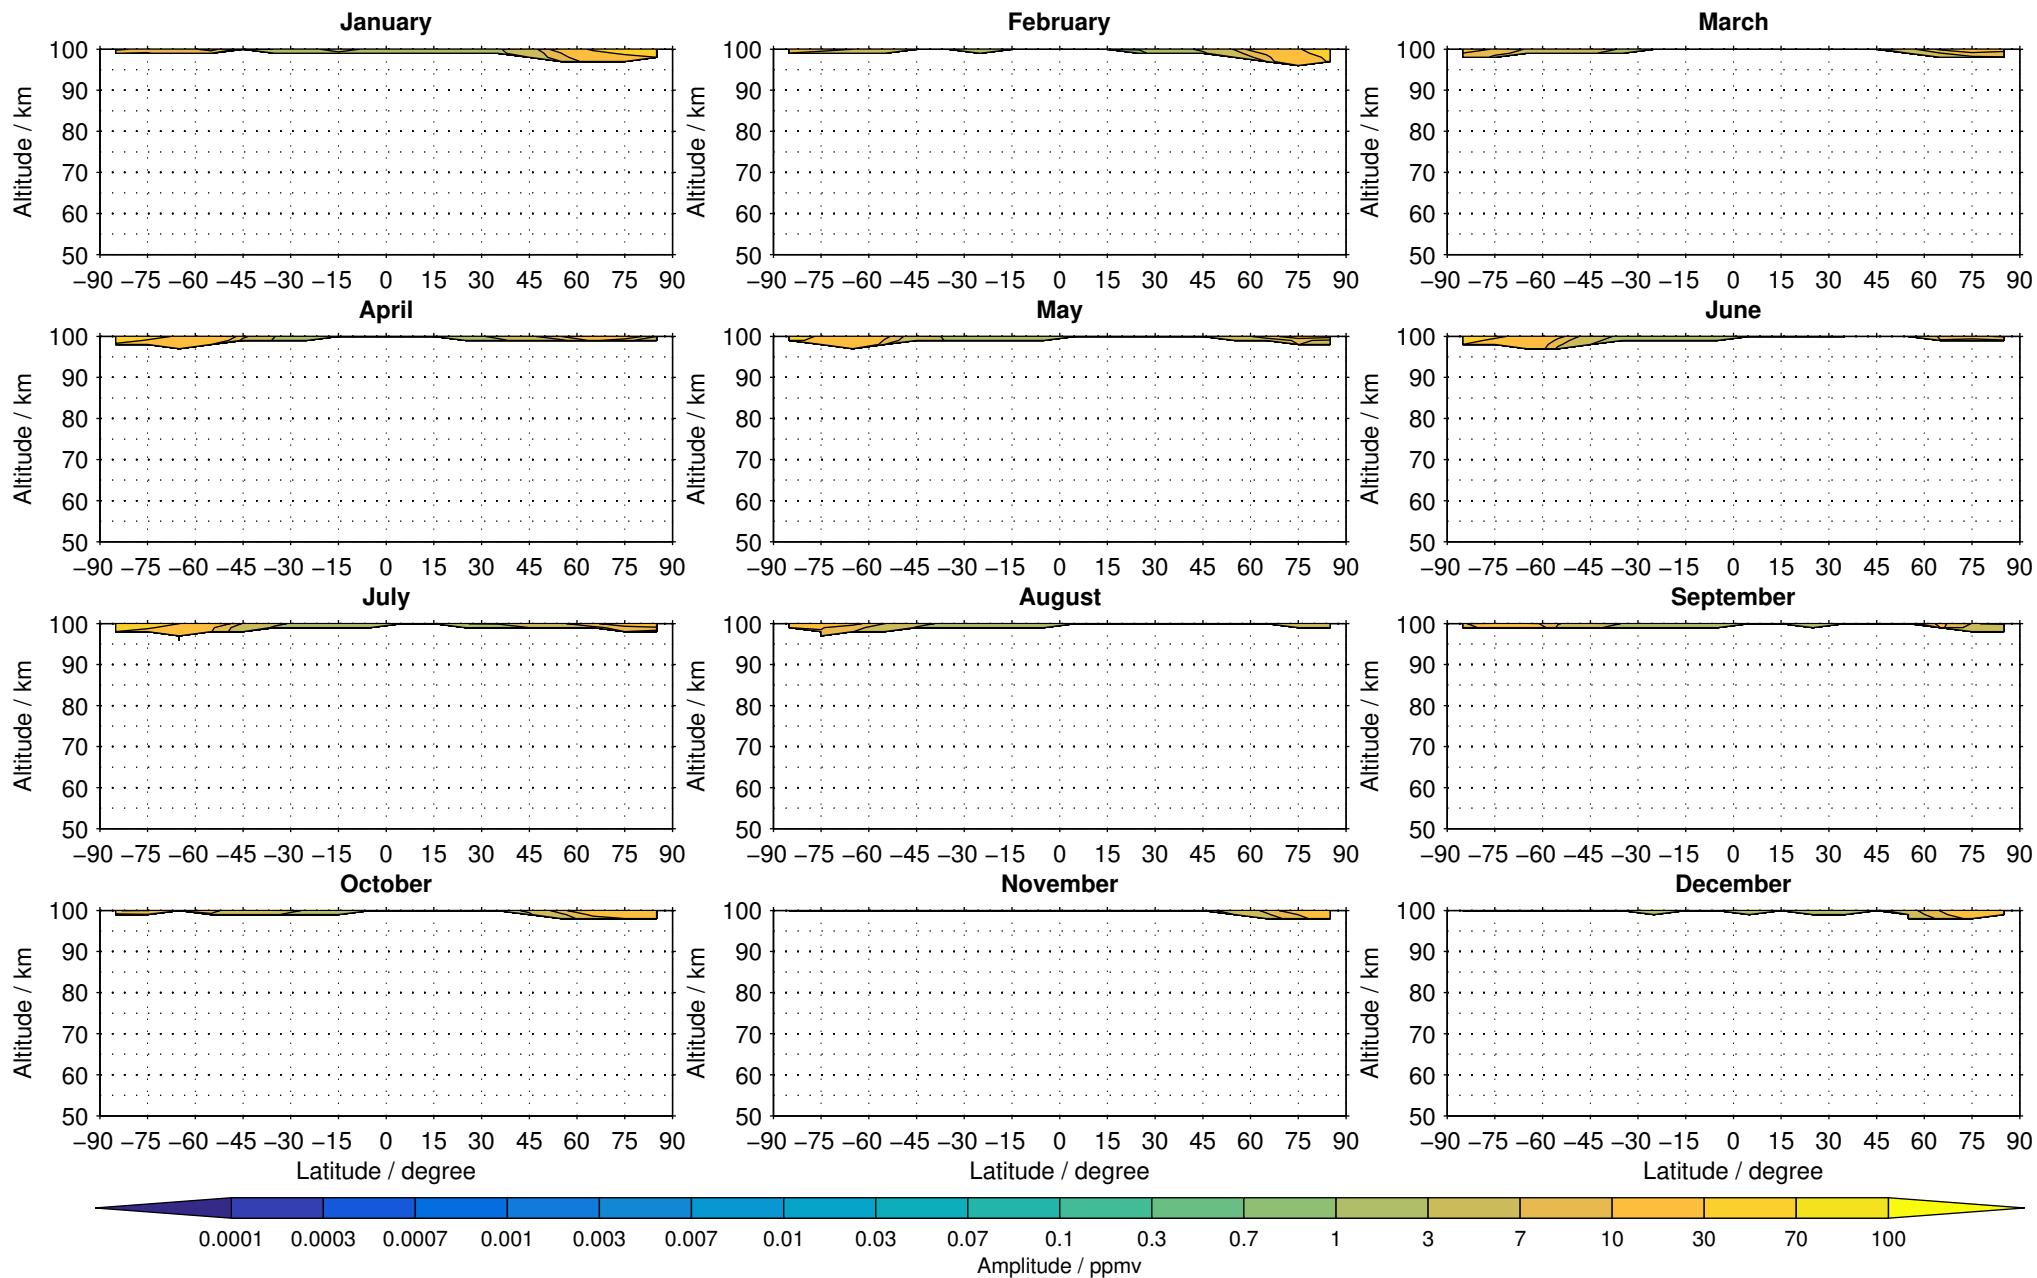

Envisat/MIPAS (IMKIAA) V5R v622 UA +T nitric oxide distribution for 2005

Creation Time:
11-04-2017
21:29:00 LT

Envisat/MIPAS (IMKIAA) V5R v622 UA +T nitric oxide distribution for 2006

Creation Time:
11-04-2017
21:29:01 LT

Envisat/MIPAS (IMKIAA) V5R v622 UA +T nitric oxide distribution for 2007

Creation Time:
11-04-2017
21:29:02 LT

Envisat/MIPAS (IMKIAA) V5R v622 UA +T nitric oxide distribution for 2008

Creation Time:
11-04-2017
21:29:02 LT

Envisat/MIPAS (IMKIAA) V5R v622 UA +T nitric oxide distribution for 2009

Creation Time:
11-04-2017
21:29:03 LT

Envisat/MIPAS (IMKIAA) V5R v622 UA +T nitric oxide distribution for 2010

Creation Time:
11-04-2017
21:29:04 LT

Envisat/MIPAS (IMKIAA) V5R v622 UA +T nitric oxide distribution for 2011

Creation Time:
11-04-2017
21:29:05 LT

Envisat/MIPAS (IMKIAA) V5R v622 UA +T nitric oxide distribution for 2012

Creation Time:
11-04-2017
21:29:06 LT