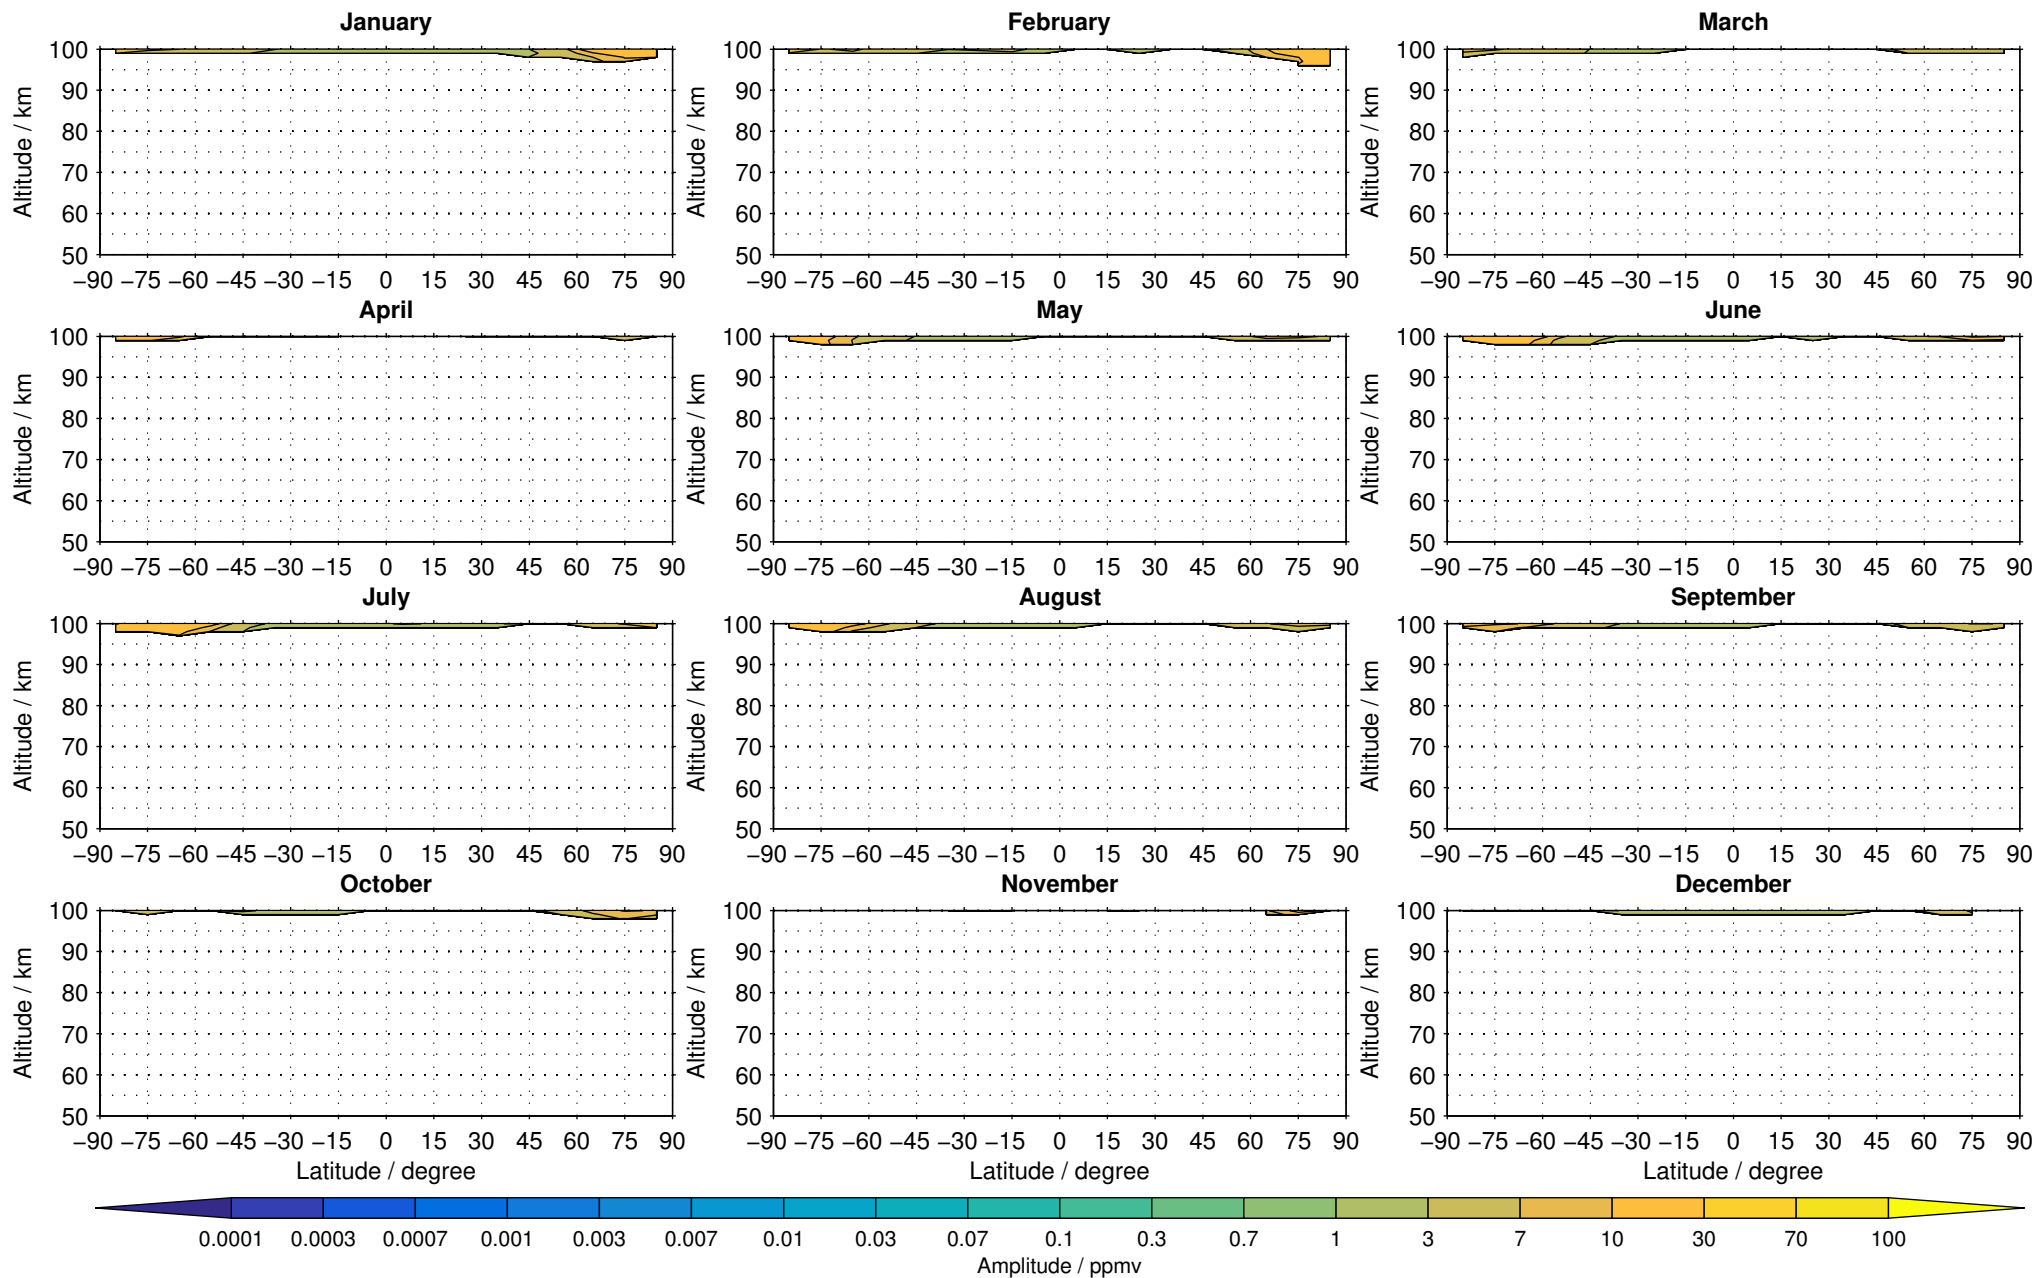

Envisat/MIPAS (IMKIAA) V5R v622 UA +T nitric oxide distribution for 2007

Creation Time:
11-04-2017
21:29:02 LT

Envisat/MIPAS (IMKIAA) V5R v622 UA +T nitric oxide distribution for 2008

Creation Time:
11-04-2017
21:29:02 LT

Envisat/MIPAS (IMKIAA) V5R v622 UA +T nitric oxide distribution for 2009

Creation Time:
11-04-2017
21:29:03 LT

Envisat/MIPAS (IMKIAA) V5R v622 UA +T nitric oxide distribution for 2010

Creation Time:
11-04-2017
21:29:04 LT

Envisat/MIPAS (IMKIAA) V5R v622 UA +T nitric oxide distribution for 2011

Creation Time:
11-04-2017
21:29:05 LT

Envisat/MIPAS (IMKIAA) V5R v622 UA +T nitric oxide distribution for 2012

Creation Time:
11-04-2017
21:29:06 LT