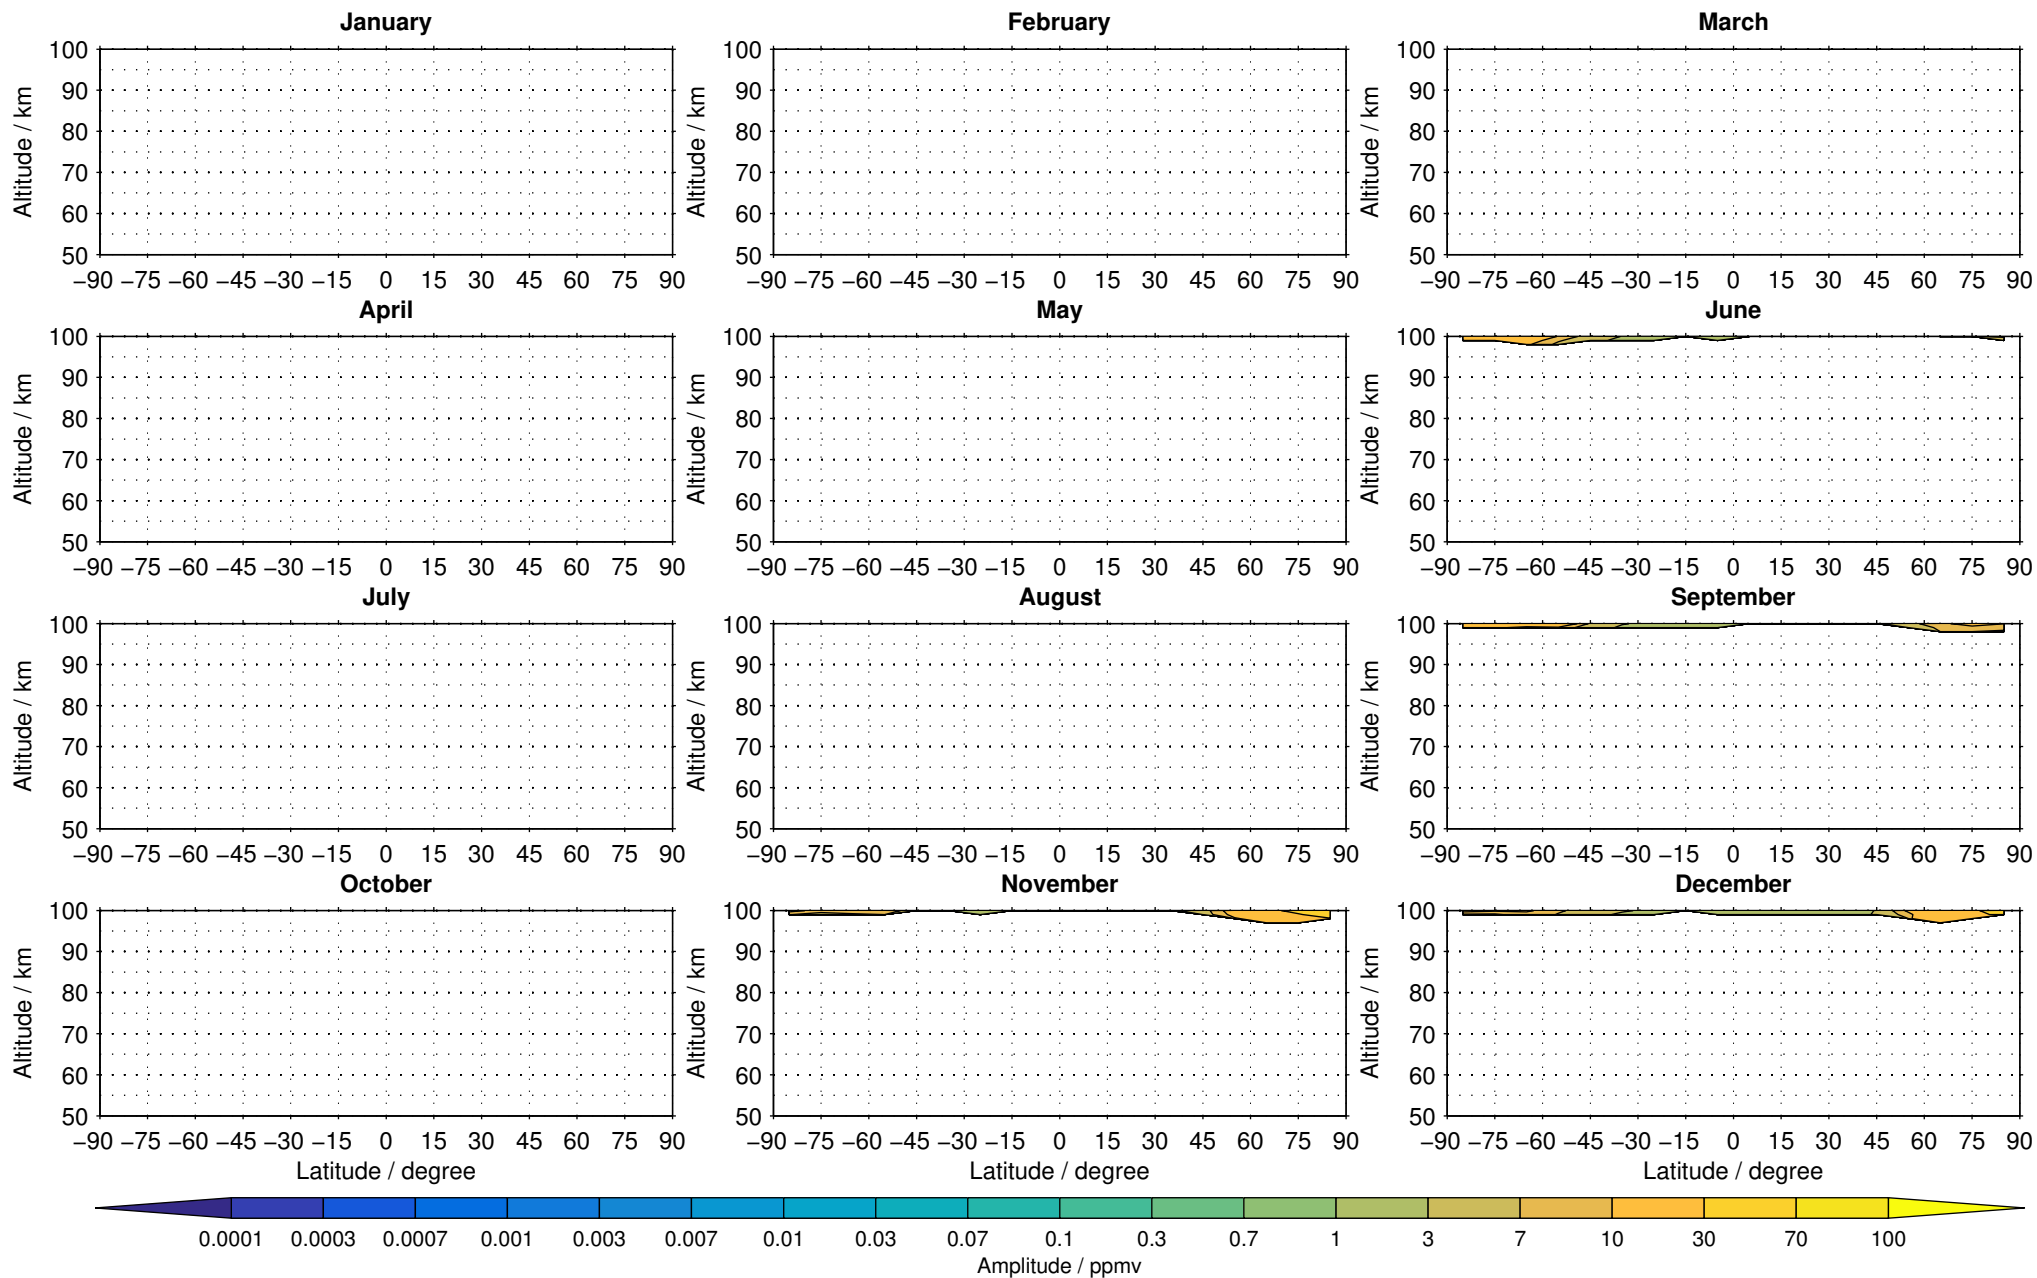

Envisat/MIPAS (IMKIAA) V5R v622 UA +T nitric oxide distribution for 2005

Creation Time:
11-04-2017
21:29:00 LT

Envisat/MIPAS (IMKIAA) V5R v622 UA +T nitric oxide distribution for 2006

Creation Time:
11-04-2017
21:29:01 LT

Envisat/MIPAS (IMKIAA) V5R v622 UA +T nitric oxide distribution for 2007

Creation Time:
11-04-2017
21:29:02 LT

Envisat/MIPAS (IMKIAA) V5R v622 UA +T nitric oxide distribution for 2008

Creation Time:
11-04-2017
21:29:02 LT

Envisat/MIPAS (IMKIAA) V5R v622 UA +T nitric oxide distribution for 2009

Creation Time:
11-04-2017
21:29:03 LT

Envisat/MIPAS (IMKIAA) V5R v622 UA +T nitric oxide distribution for 2010

Creation Time:
11-04-2017
21:29:04 LT

Envisat/MIPAS (IMKIAA) V5R v622 UA +T nitric oxide distribution for 2011

Creation Time:
11-04-2017
21:29:05 LT

Envisat/MIPAS (IMKIAA) V5R v622 UA +T nitric oxide distribution for 2012

Creation Time:
11-04-2017
21:29:06 LT