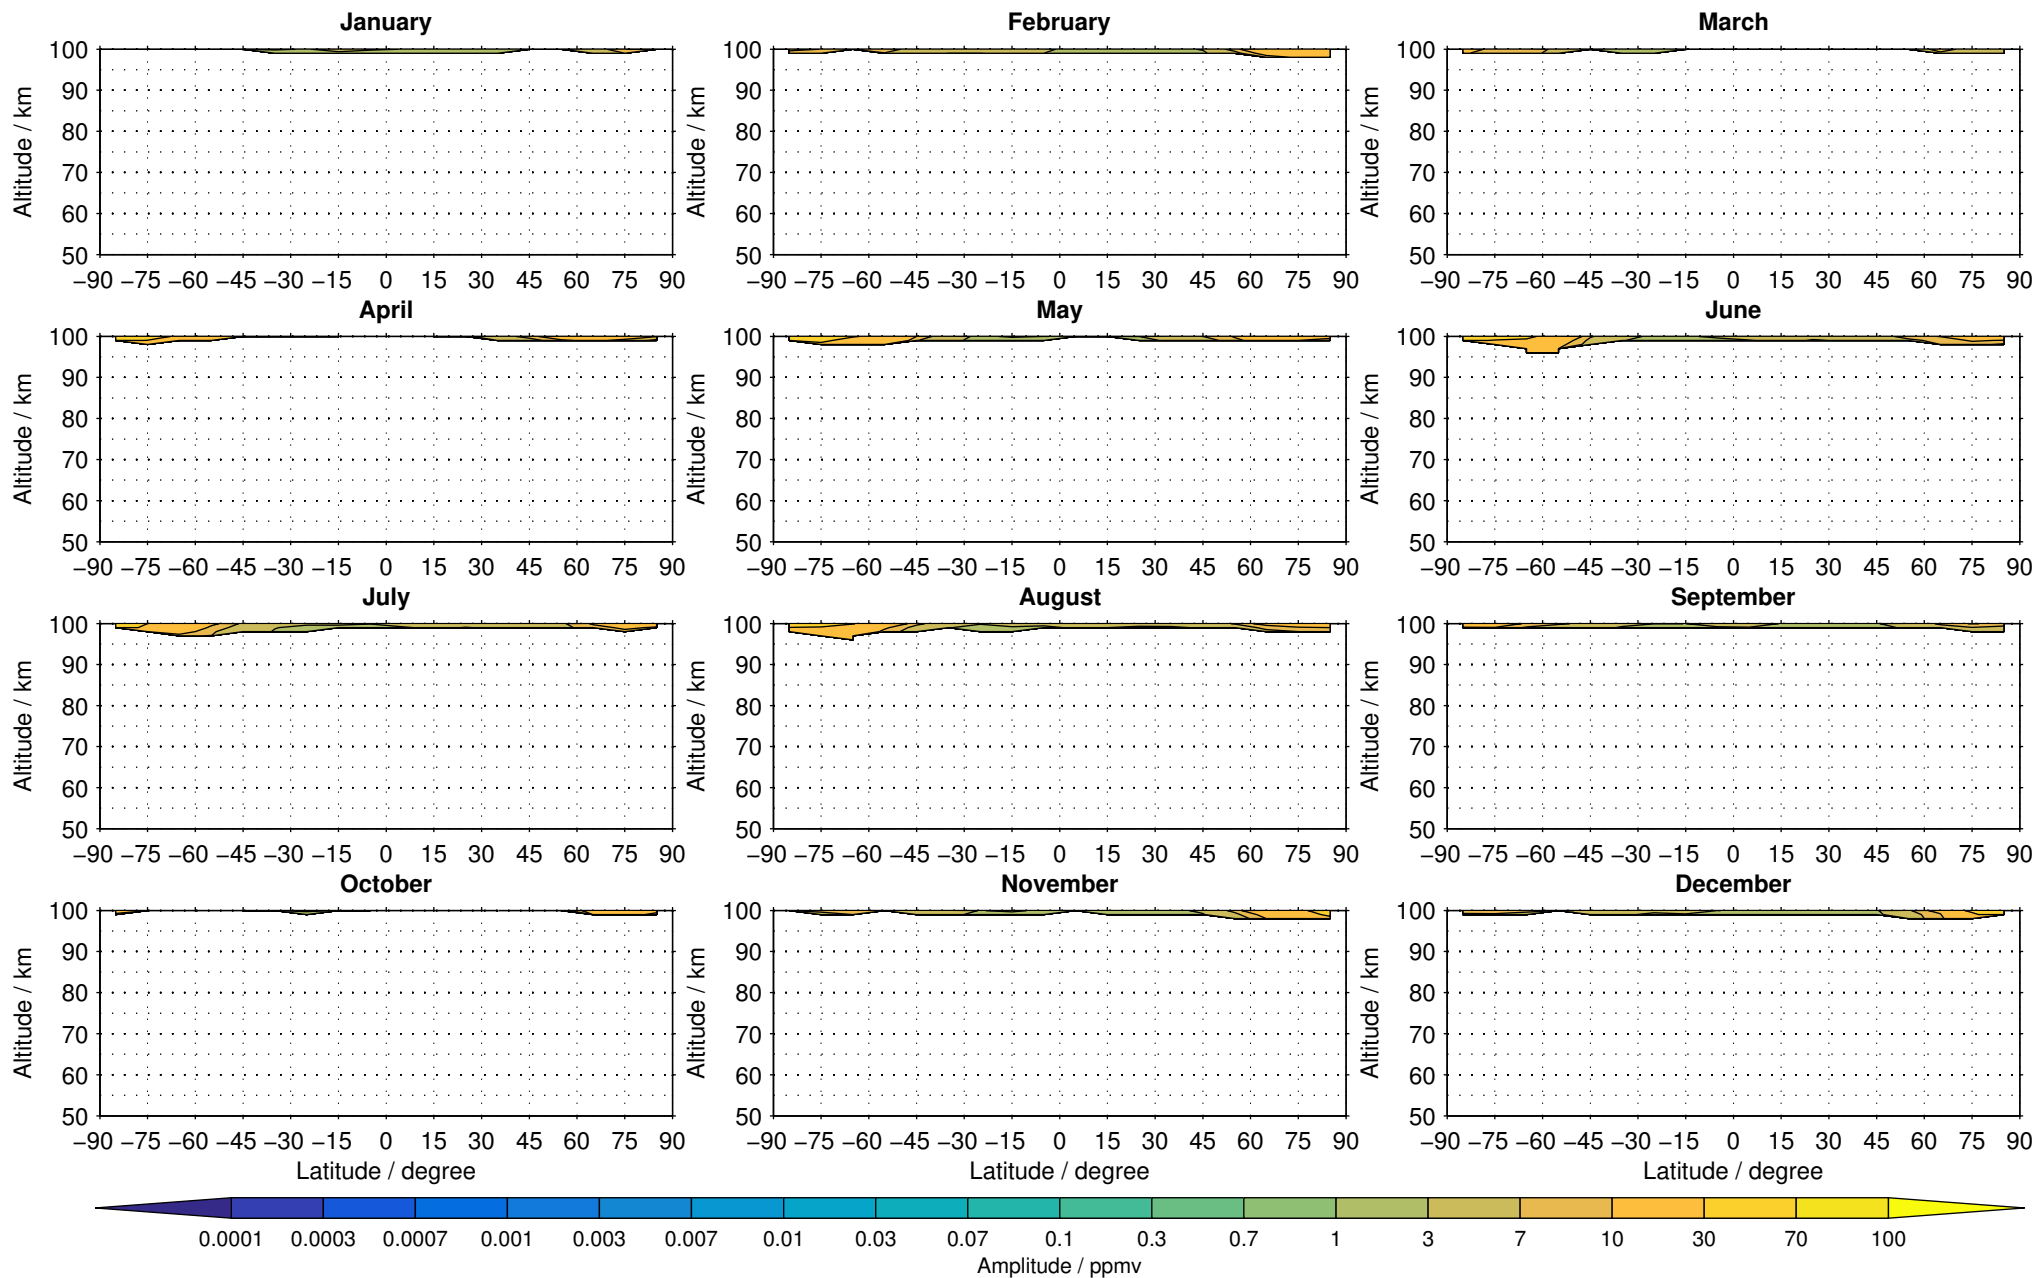

Envisat/MIPAS (IMKIAA) V5R v622 UA +T nitric oxide distribution for 2007

Creation Time:
11-04-2017
21:29:02 LT

Envisat/MIPAS (IMKIAA) V5R v622 UA +T nitric oxide distribution for 2008

Creation Time:
11-04-2017
21:29:02 LT

Envisat/MIPAS (IMKIAA) V5R v622 UA +T nitric oxide distribution for 2009

Creation Time:
11-04-2017
21:29:03 LT

Envisat/MIPAS (IMKIAA) V5R v622 UA +T nitric oxide distribution for 2010

Creation Time:
11-04-2017
21:29:04 LT

Envisat/MIPAS (IMKIAA) V5R v622 UA +T nitric oxide distribution for 2011

Creation Time:
11-04-2017
21:29:05 LT

Envisat/MIPAS (IMKIAA) V5R v622 UA +T nitric oxide distribution for 2012

Creation Time:
11-04-2017
21:29:06 LT