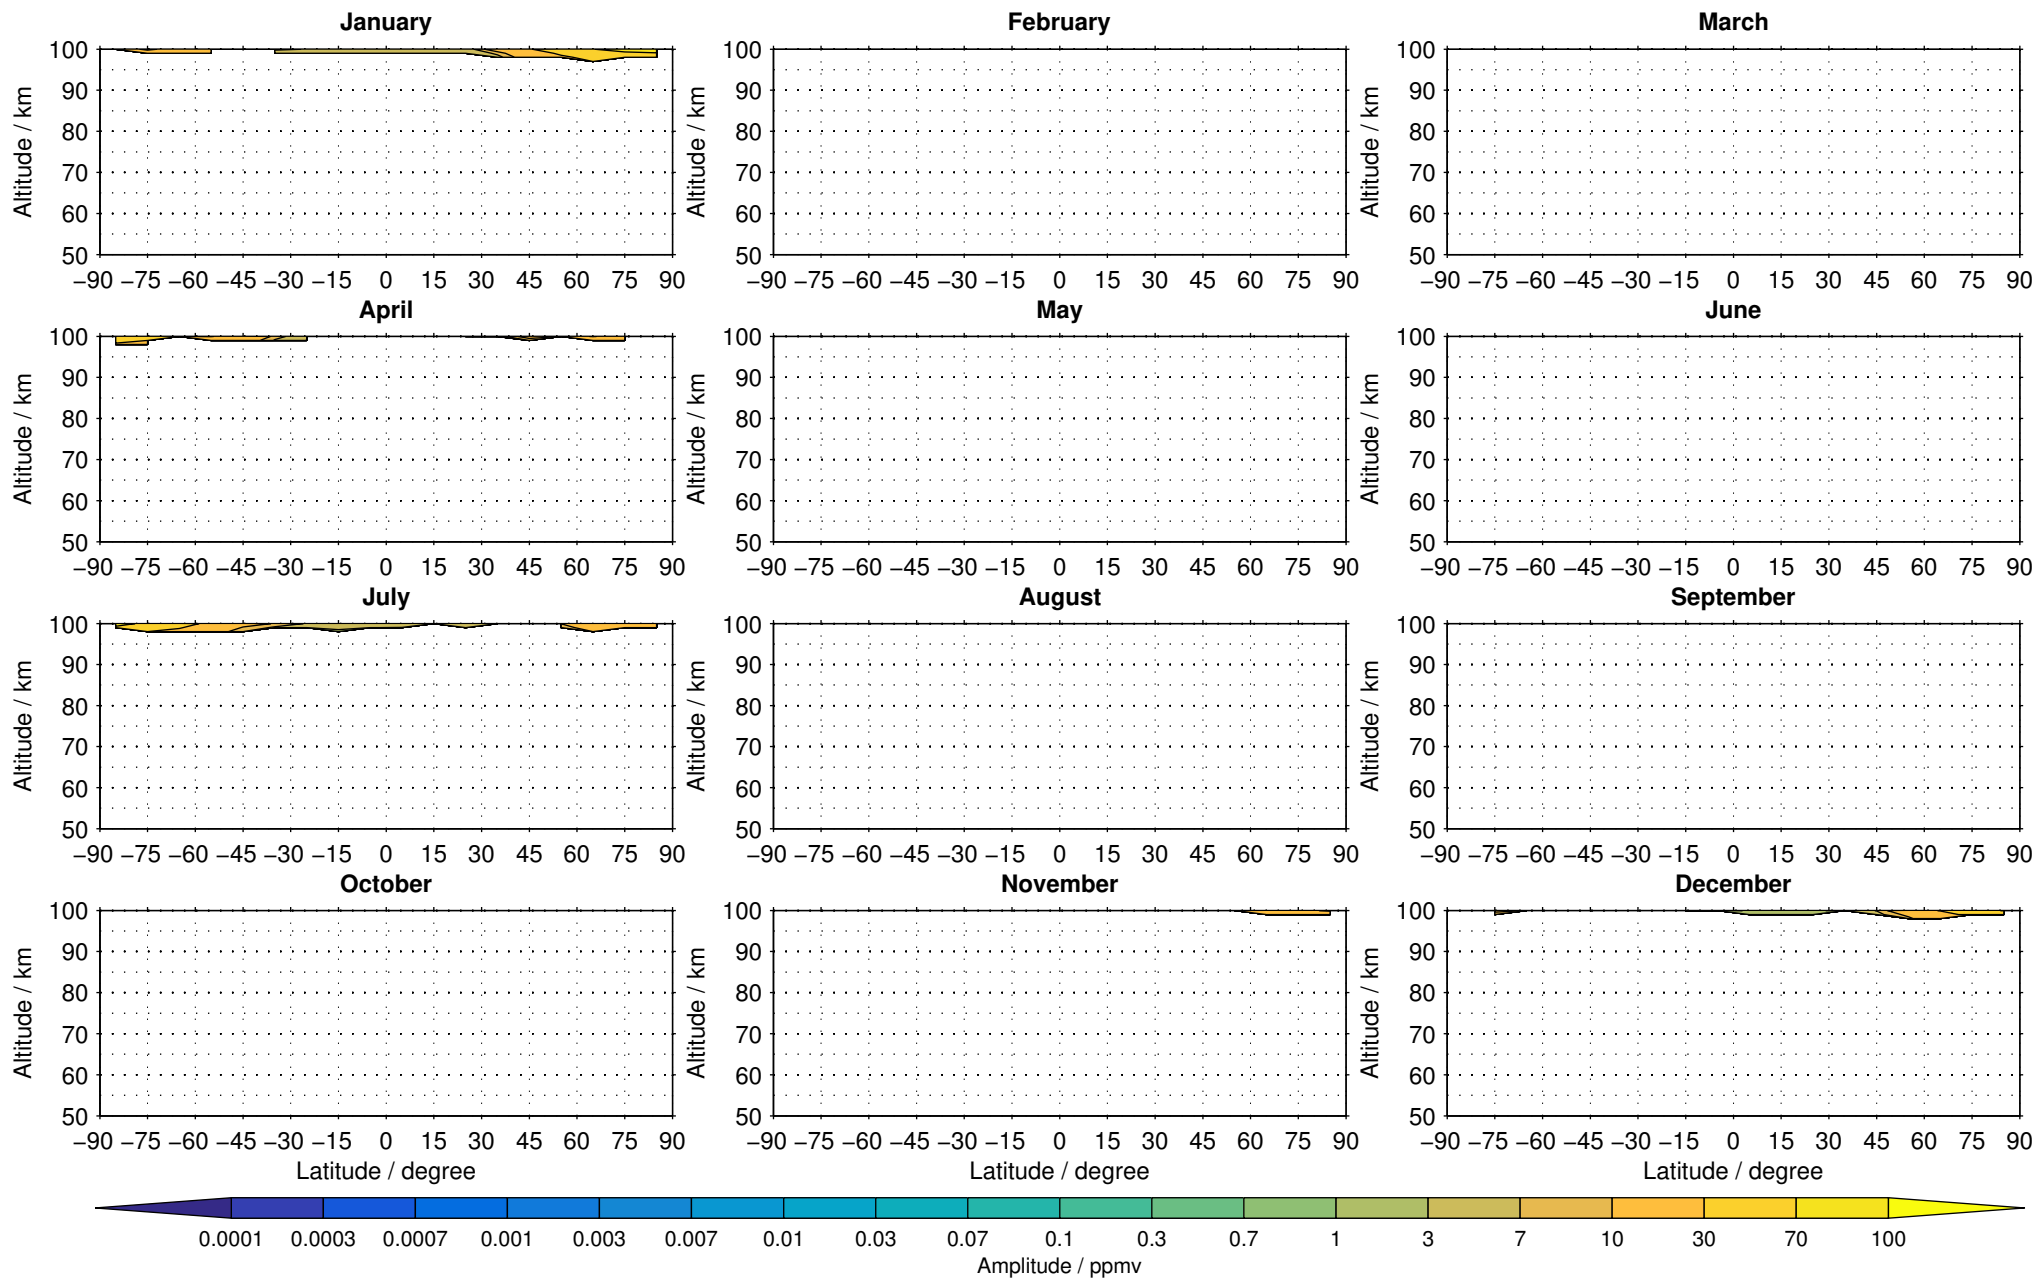

Envisat/MIPAS (IMKIAA) V5R v622 UA +T nitric oxide distribution for 2005

Creation Time:
11-04-2017
21:29:00 LT

Envisat/MIPAS (IMKIAA) V5R v622 UA +T nitric oxide distribution for 2006

Creation Time:
11-04-2017
21:29:01 LT

Envisat/MIPAS (IMKIAA) V5R v622 UA +T nitric oxide distribution for 2007

Creation Time:
11-04-2017
21:29:02 LT

Envisat/MIPAS (IMKIAA) V5R v622 UA +T nitric oxide distribution for 2008

Creation Time:
11-04-2017
21:29:02 LT

Envisat/MIPAS (IMKIAA) V5R v622 UA +T nitric oxide distribution for 2009

Creation Time:
11-04-2017
21:29:03 LT

Envisat/MIPAS (IMKIAA) V5R v622 UA +T nitric oxide distribution for 2010

Creation Time:
11-04-2017
21:29:04 LT

Envisat/MIPAS (IMKIAA) V5R v622 UA +T nitric oxide distribution for 2011

Creation Time:
11-04-2017
21:29:05 LT

Envisat/MIPAS (IMKIAA) V5R v622 UA +T nitric oxide distribution for 2012

Creation Time:
11-04-2017
21:29:06 LT