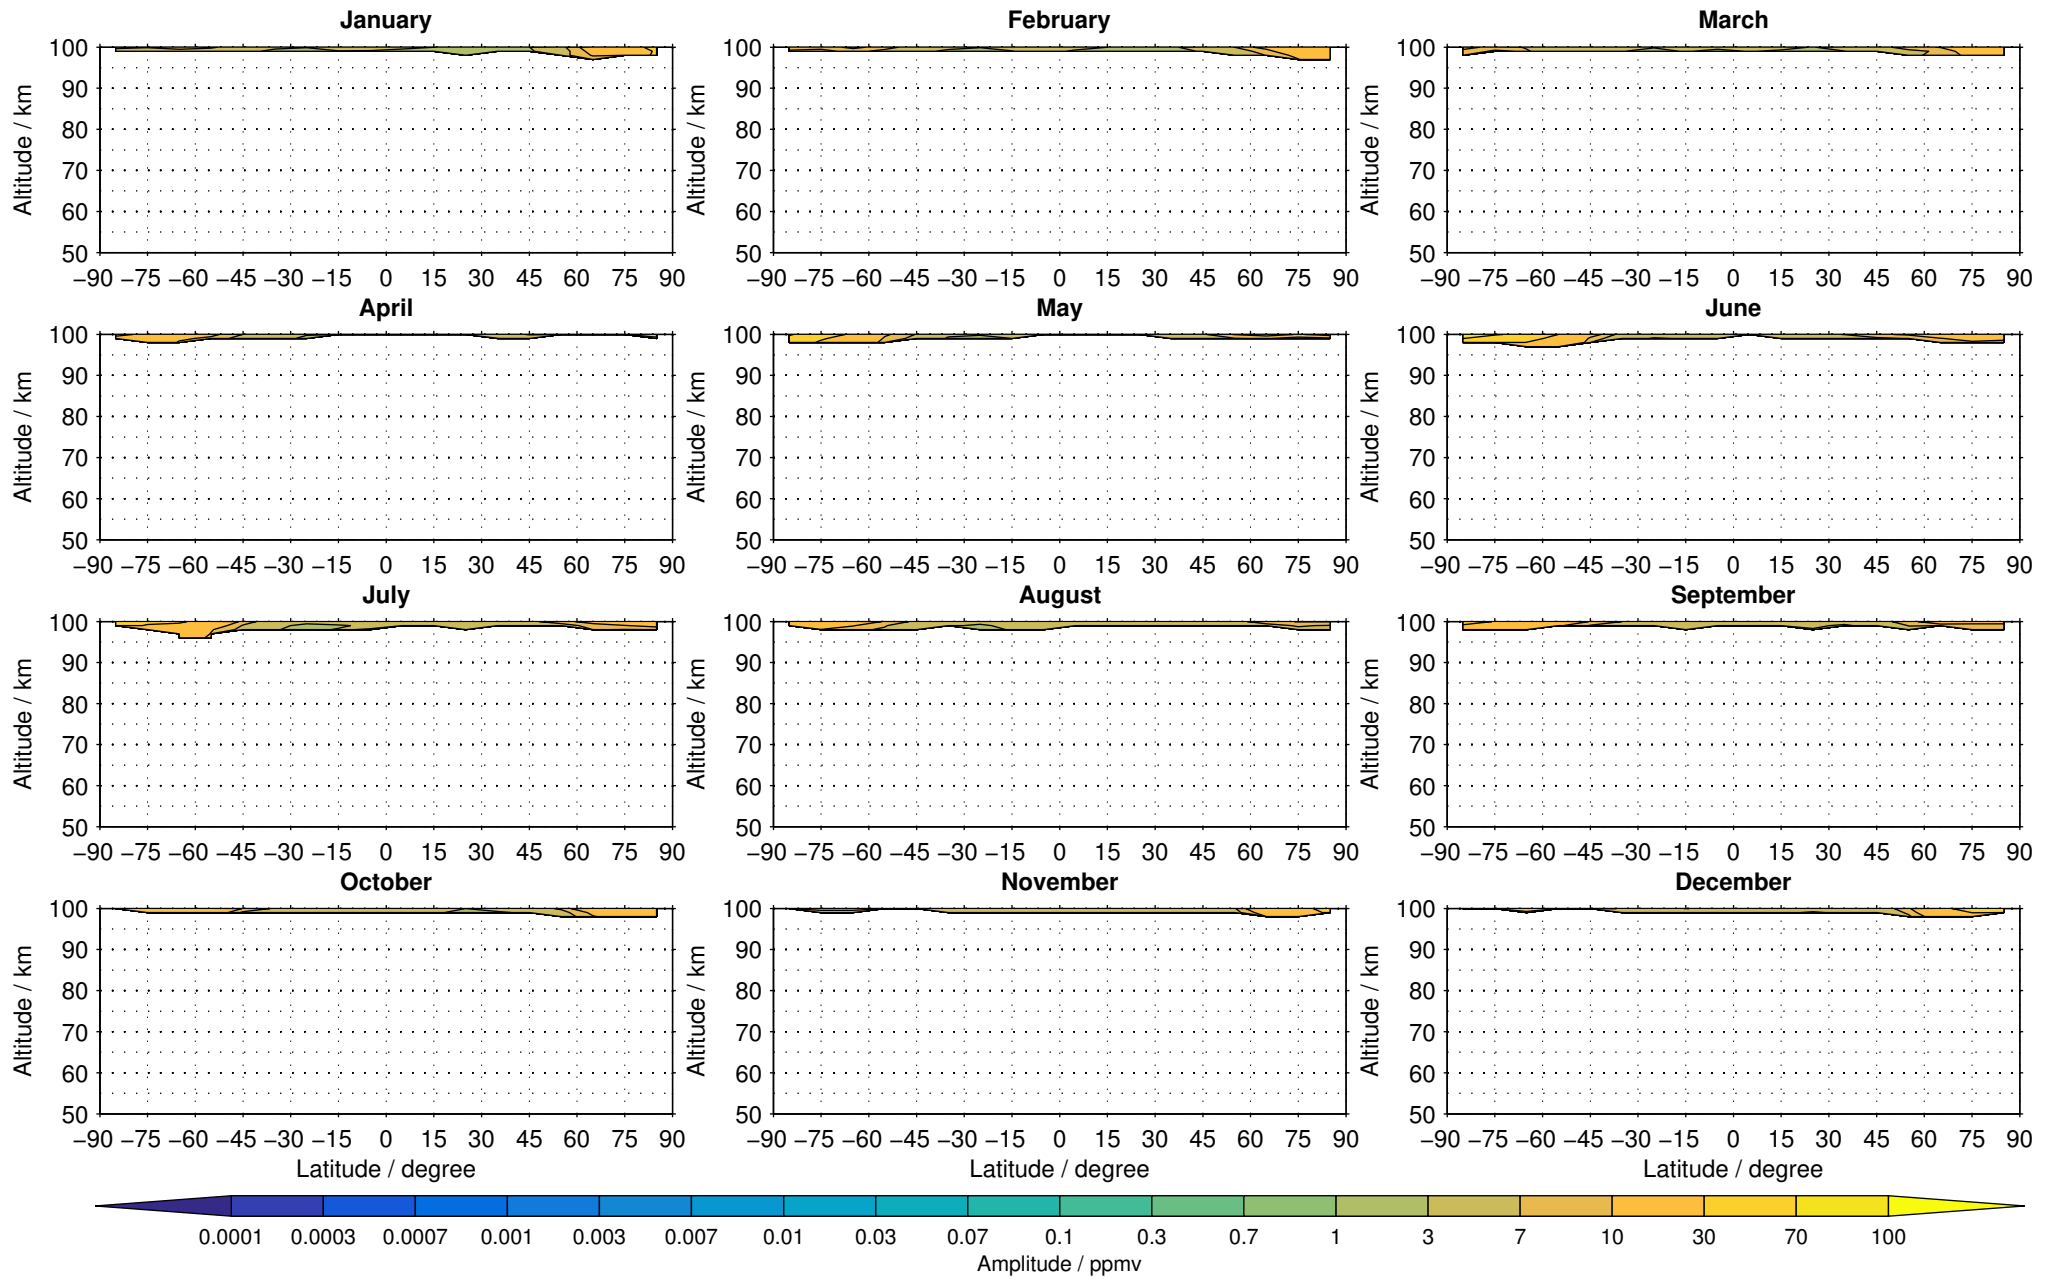

Envisat/MIPAS (IMKIAA) V5R v622 UA +T nitric oxide distribution for 2007

Creation Time:
11-04-2017
21:29:02 LT

Envisat/MIPAS (IMKIAA) V5R v622 UA +T nitric oxide distribution for 2008

Creation Time:
11-04-2017
21:29:02 LT

Envisat/MIPAS (IMKIAA) V5R v622 UA +T nitric oxide distribution for 2009

Creation Time:
11-04-2017
21:29:03 LT

Envisat/MIPAS (IMKIAA) V5R v622 UA +T nitric oxide distribution for 2010

Creation Time:
11-04-2017
21:29:04 LT

Envisat/MIPAS (IMKIAA) V5R v622 UA +T nitric oxide distribution for 2011

Creation Time:
11-04-2017
21:29:05 LT

Envisat/MIPAS (IMKIAA) V5R v622 UA +T nitric oxide distribution for 2012

Creation Time:
11-04-2017
21:29:06 LT