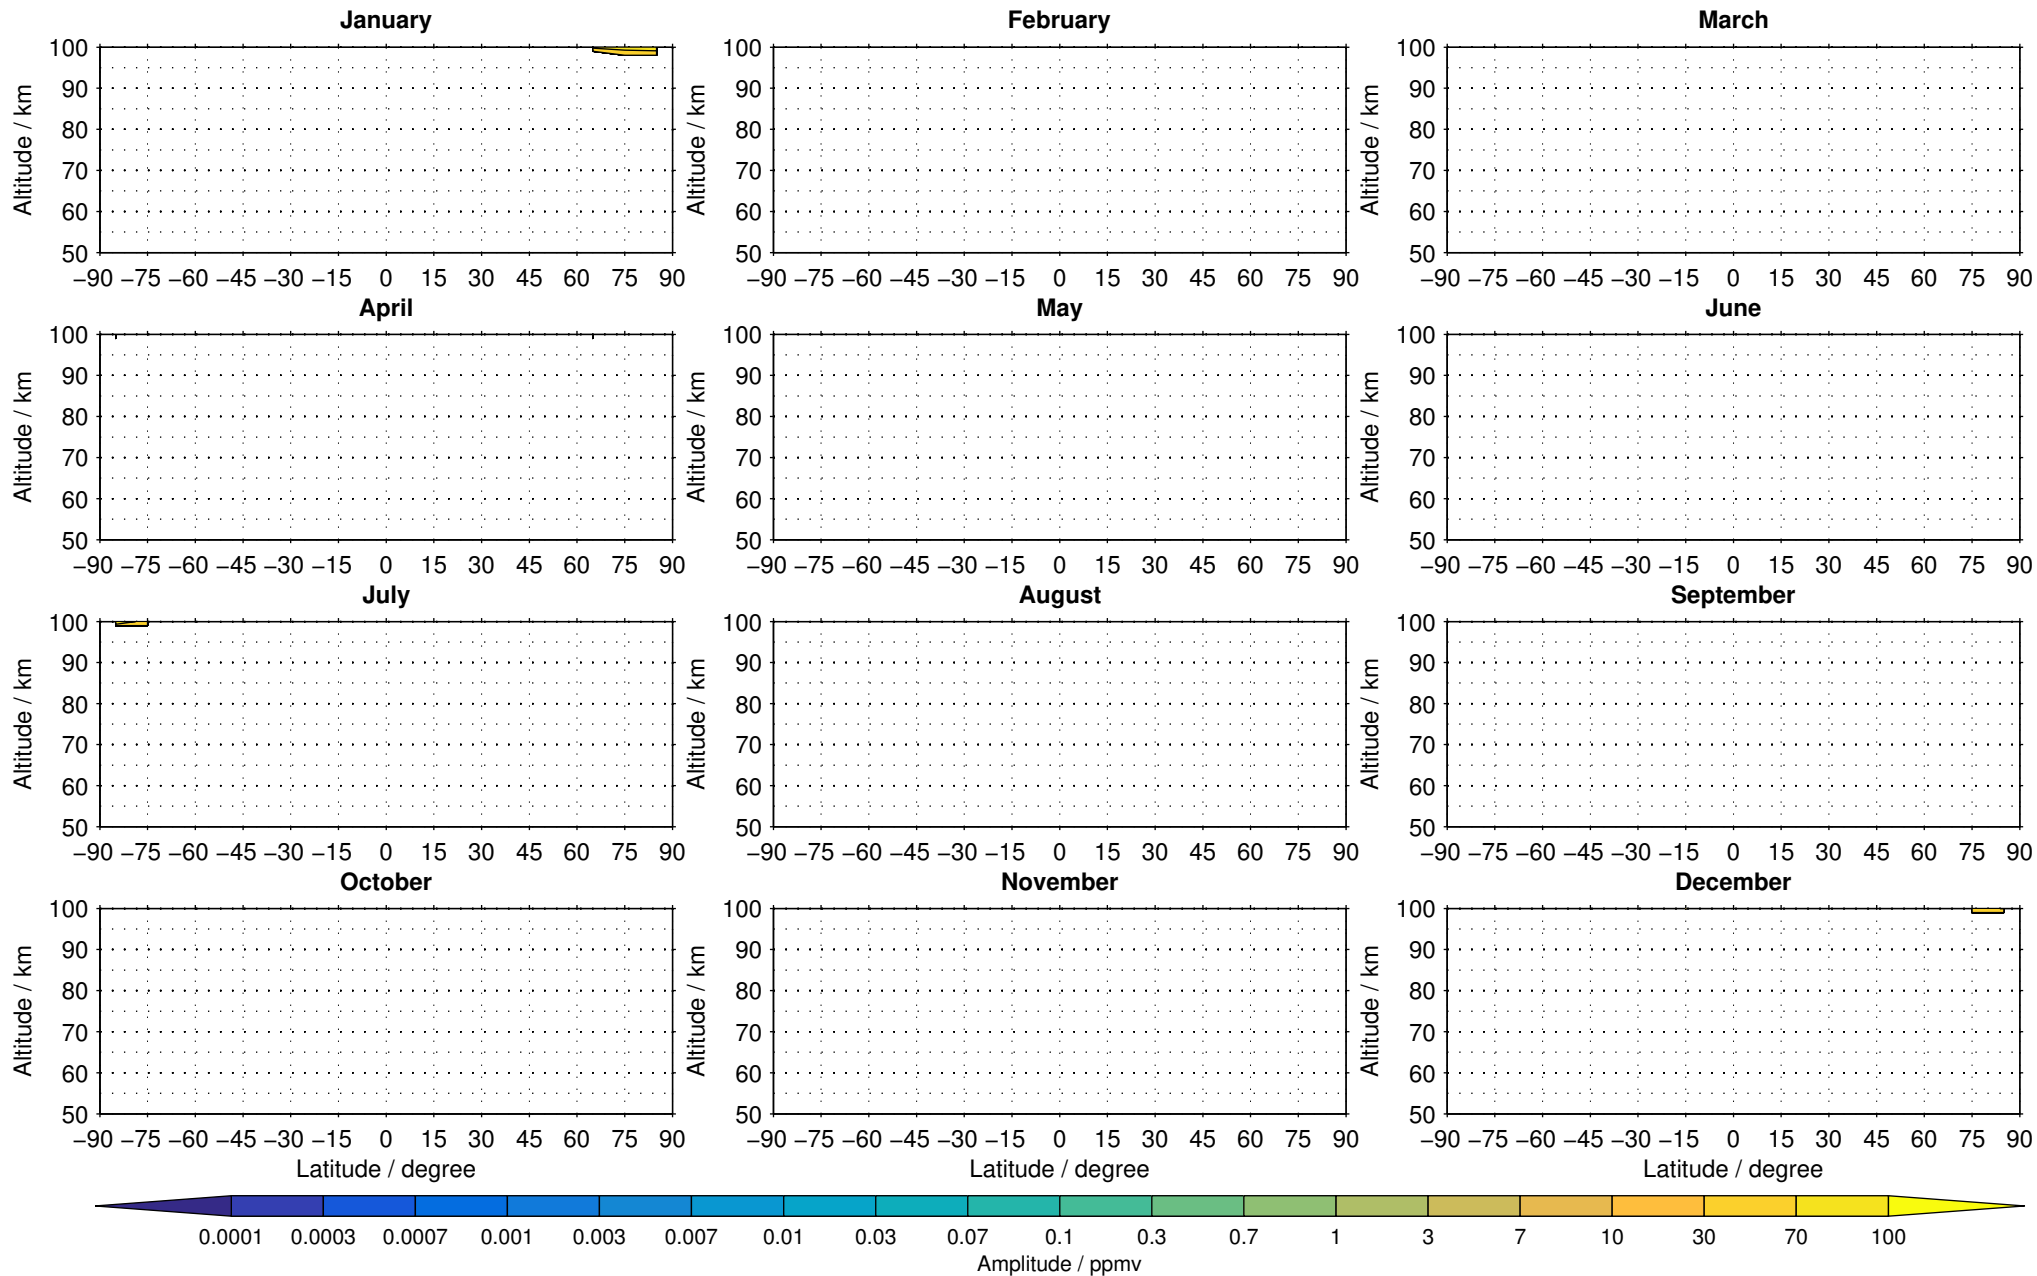

Envisat/MIPAS (IMKIAA) V5R v622 UA +T nighttime nitric oxide distribution for 2005

Creation Time:
11-04-2017
21:29:36 LT

Envisat/MIPAS (IMKIAA) V5R v622 UA +T nighttime nitric oxide distribution for 2006

Creation Time:
11-04-2017
21:29:37 LT

Envisat/MIPAS (IMKIAA) V5R v622 UA +T nighttime nitric oxide distribution for 2007

Creation Time:
11-04-2017
21:29:37 LT

Envisat/MIPAS (IMKIAA) V5R v622 UA +T nighttime nitric oxide distribution for 2008

Creation Time:
11-04-2017
21:29:38 LT

Envisat/MIPAS (IMKIAA) V5R v622 UA +T nighttime nitric oxide distribution for 2009

Creation Time:
11-04-2017
21:29:39 LT

Envisat/MIPAS (IMKIAA) V5R v622 UA +T nighttime nitric oxide distribution for 2010

Creation Time:
11-04-2017
21:29:40 LT

Envisat/MIPAS (IMKIAA) V5R v622 UA +T nighttime nitric oxide distribution for 2011

Creation Time:
11-04-2017
21:29:41 LT

Envisat/MIPAS (IMKIAA) V5R v622 UA +T nighttime nitric oxide distribution for 2012