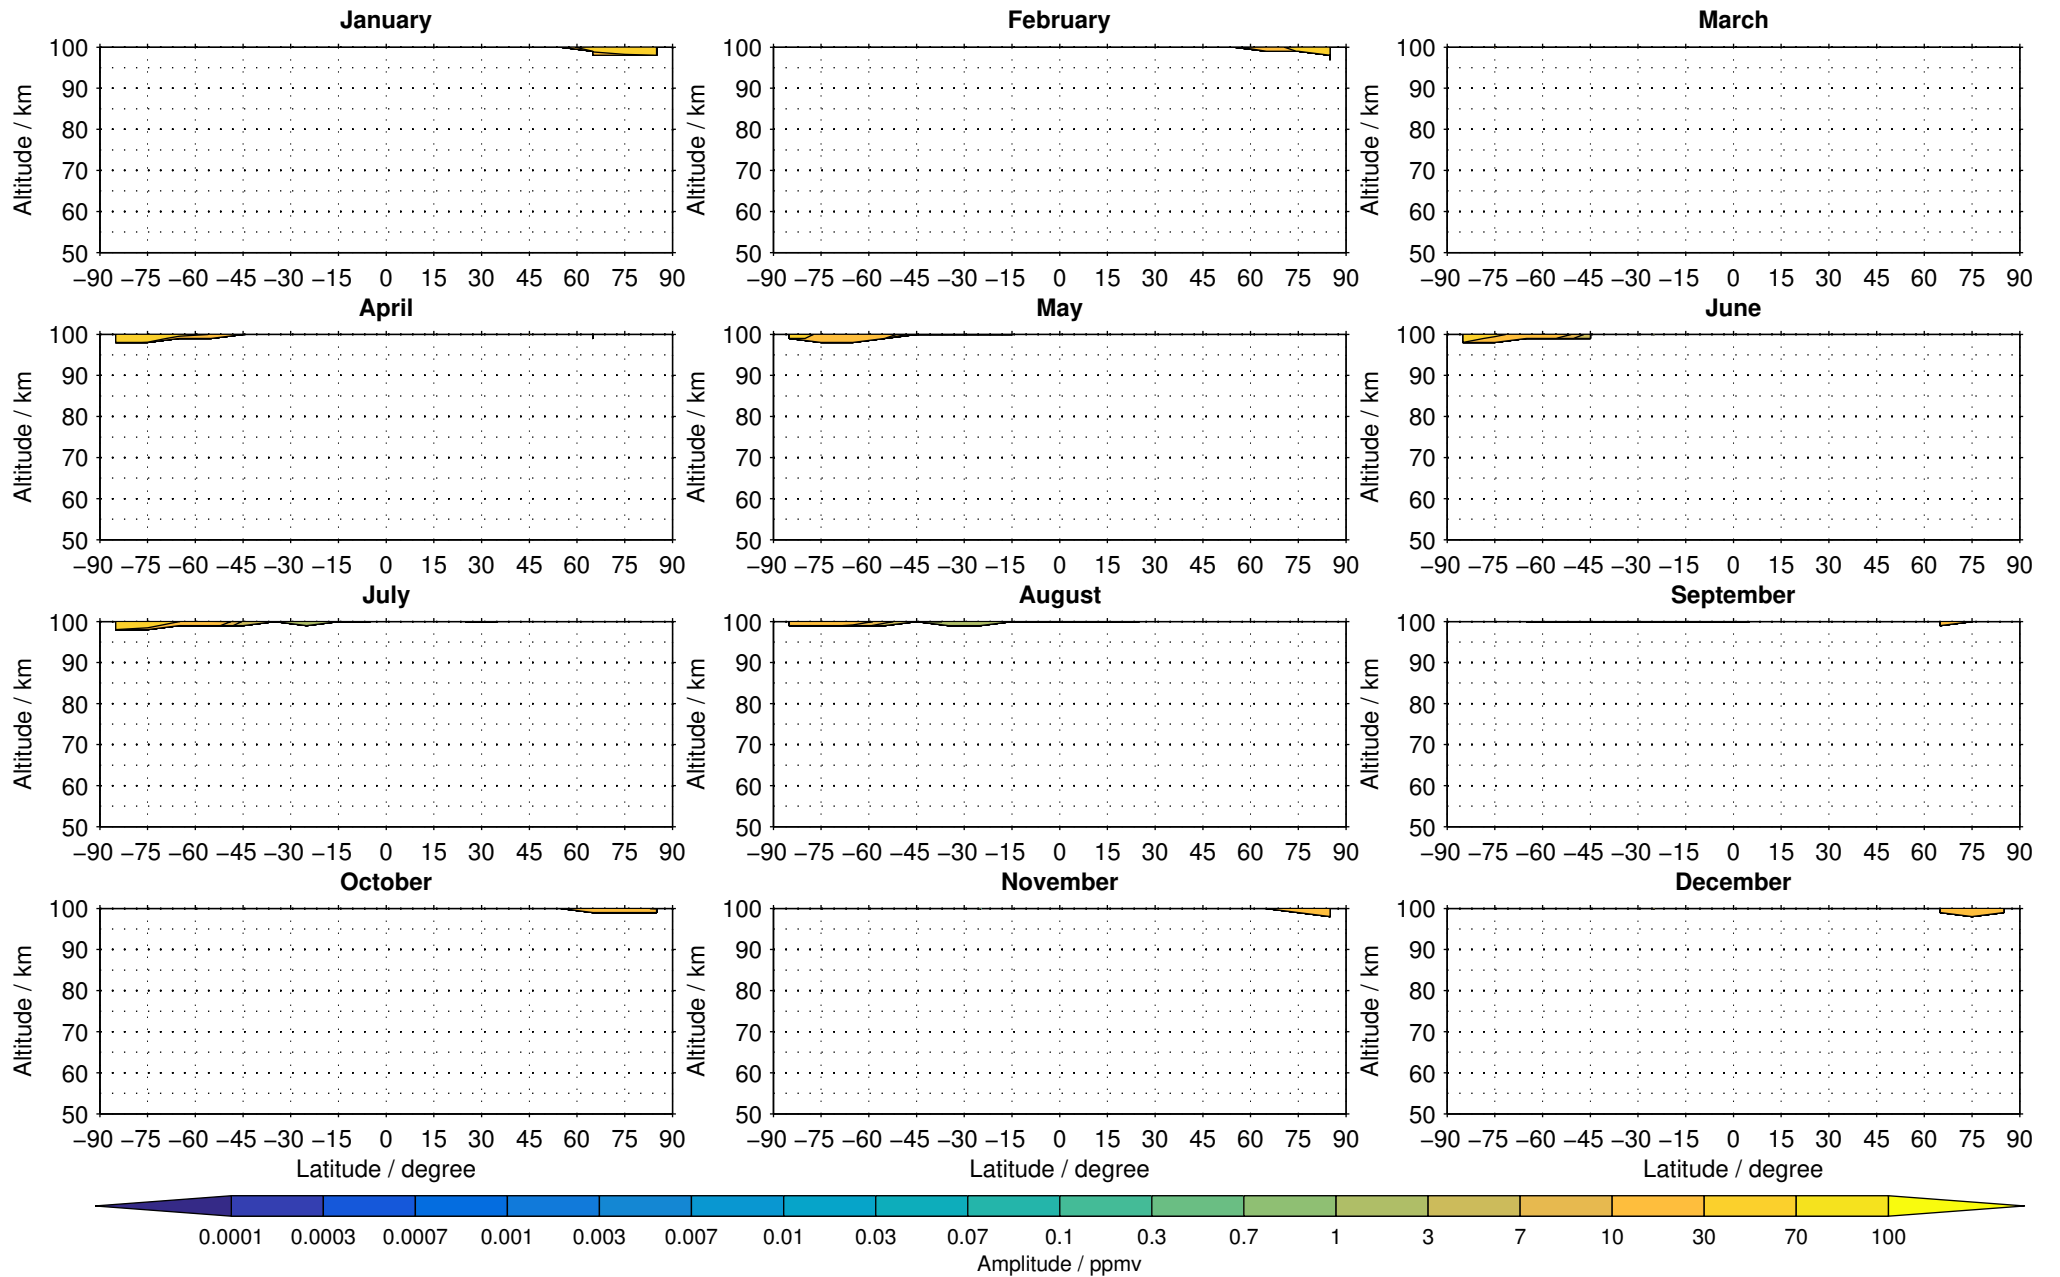

Creation Time:
11-04-2017
21:29:37 LT

Envisat/MIPAS (IMKIAA) V5R v622 UA +T nighttime nitric oxide distribution for 2007

Creation Time:
11-04-2017
21:29:37 LT

Envisat/MIPAS (IMKIAA) V5R v622 UA +T nighttime nitric oxide distribution for 2008

Creation Time:
11-04-2017
21:29:38 LT

Envisat/MIPAS (IMKIAA) V5R v622 UA +T nighttime nitric oxide distribution for 2009

Creation Time:
11-04-2017
21:29:39 LT

Envisat/MIPAS (IMKIAA) V5R v622 UA +T nighttime nitric oxide distribution for 2010

Creation Time:
11-04-2017
21:29:40 LT

Envisat/MIPAS (IMKIAA) V5R v622 UA +T nighttime nitric oxide distribution for 2011

Creation Time:
11-04-2017
21:29:41 LT

Envisat/MIPAS (IMKIAA) V5R v622 UA +T nighttime nitric oxide distribution for 2012