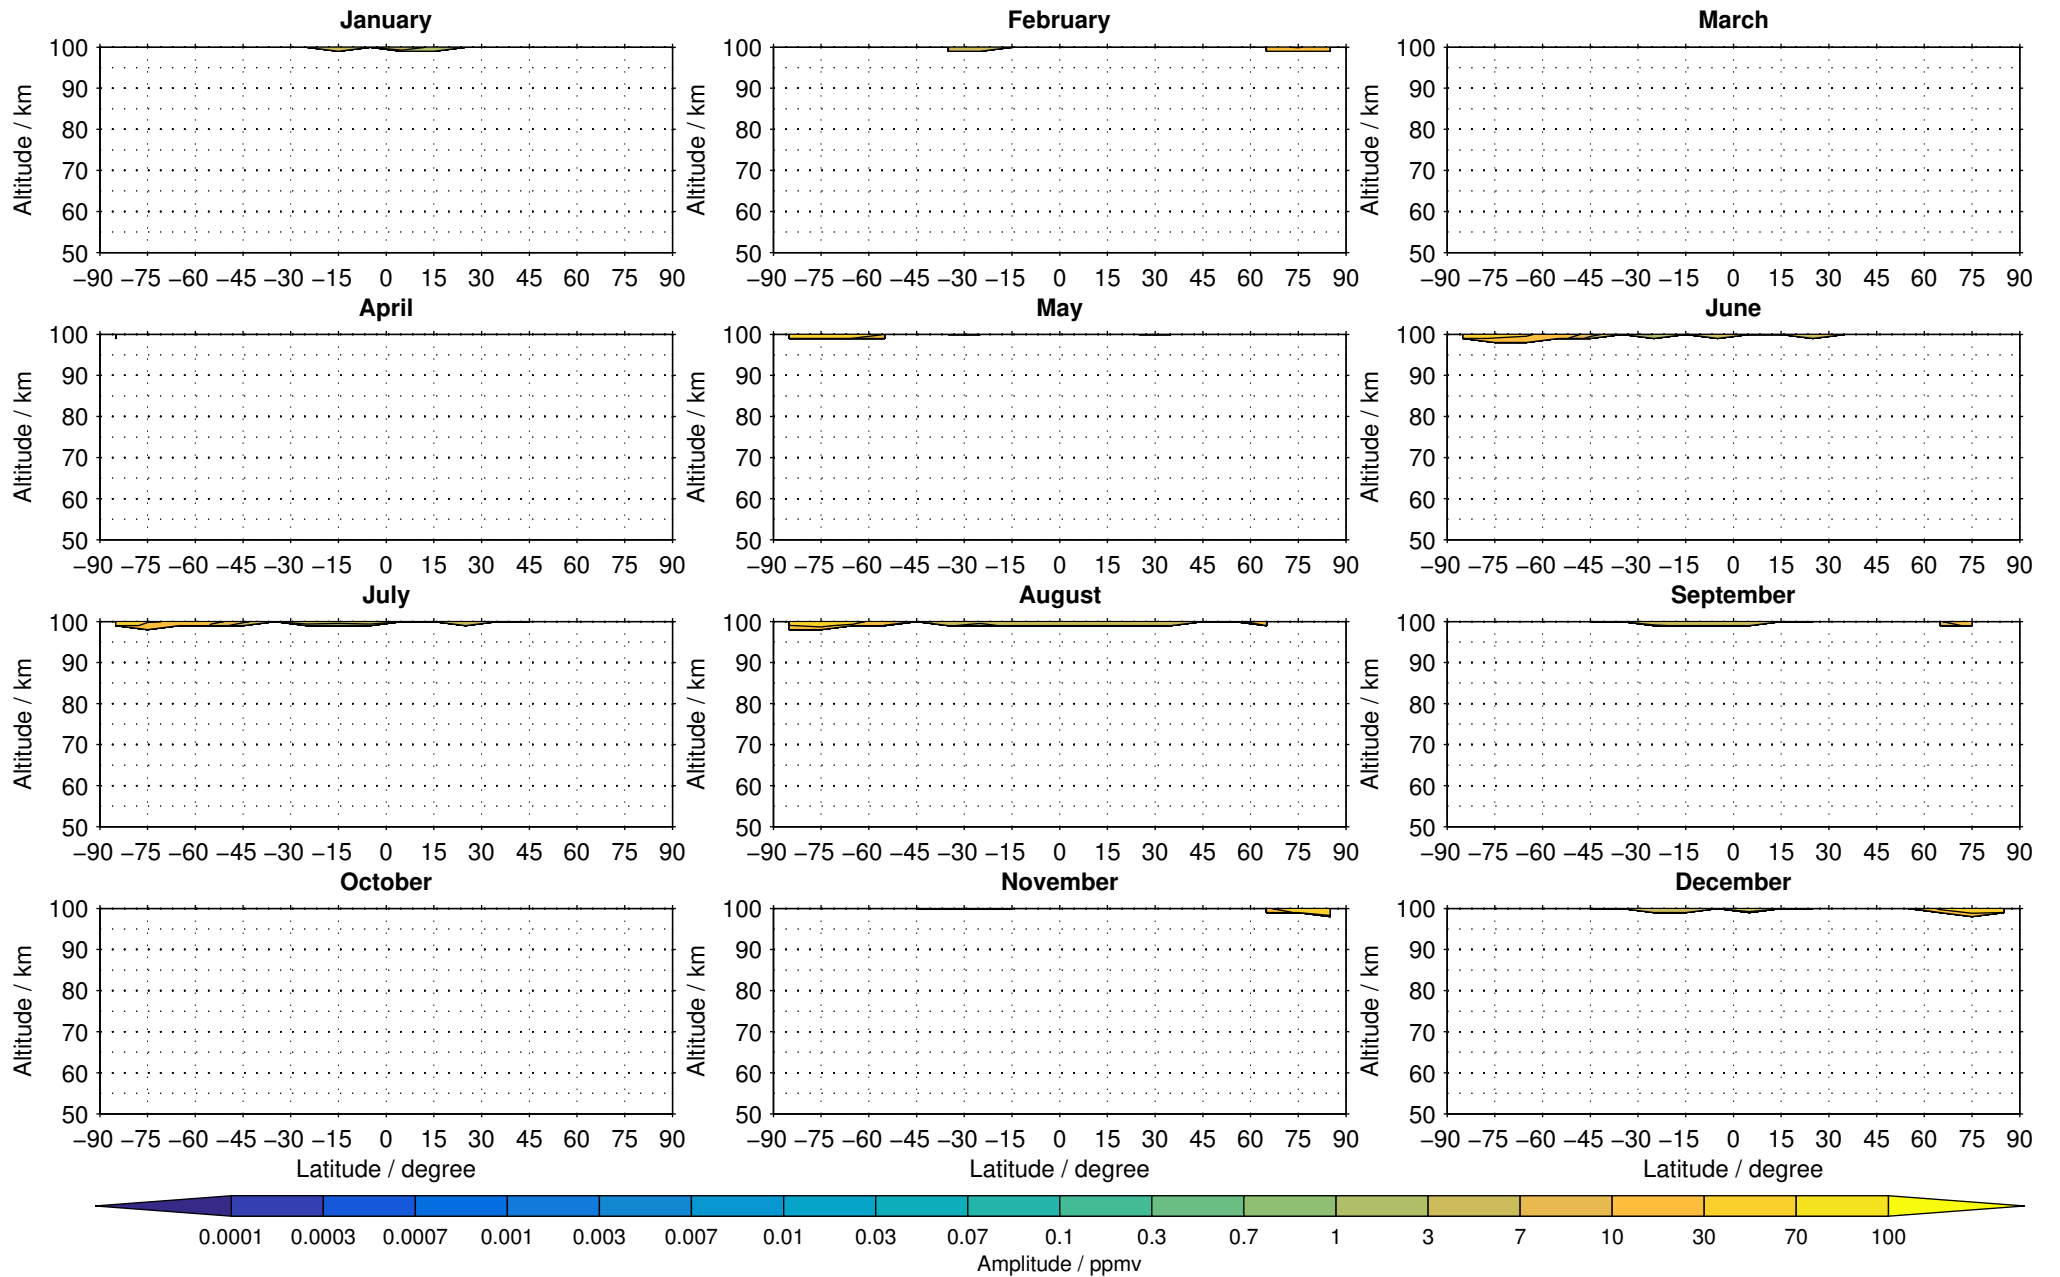

Creation Time:
11-04-2017
21:29:37 LT

Envisat/MIPAS (IMKIAA) V5R v622 UA +T nighttime nitric oxide distribution for 2007

Creation Time:
11-04-2017
21:29:37 LT

Envisat/MIPAS (IMKIAA) V5R v622 UA +T nighttime nitric oxide distribution for 2008

Creation Time:
11-04-2017
21:29:38 LT

Envisat/MIPAS (IMKIAA) V5R v622 UA +T nighttime nitric oxide distribution for 2009

Creation Time:
11-04-2017
21:29:39 LT

Envisat/MIPAS (IMKIAA) V5R v622 UA +T nighttime nitric oxide distribution for 2010

Creation Time:
11-04-2017
21:29:40 LT

Envisat/MIPAS (IMKIAA) V5R v622 UA +T nighttime nitric oxide distribution for 2011

Creation Time:
11-04-2017
21:29:41 LT

Envisat/MIPAS (IMKIAA) V5R v622 UA +T nighttime nitric oxide distribution for 2012