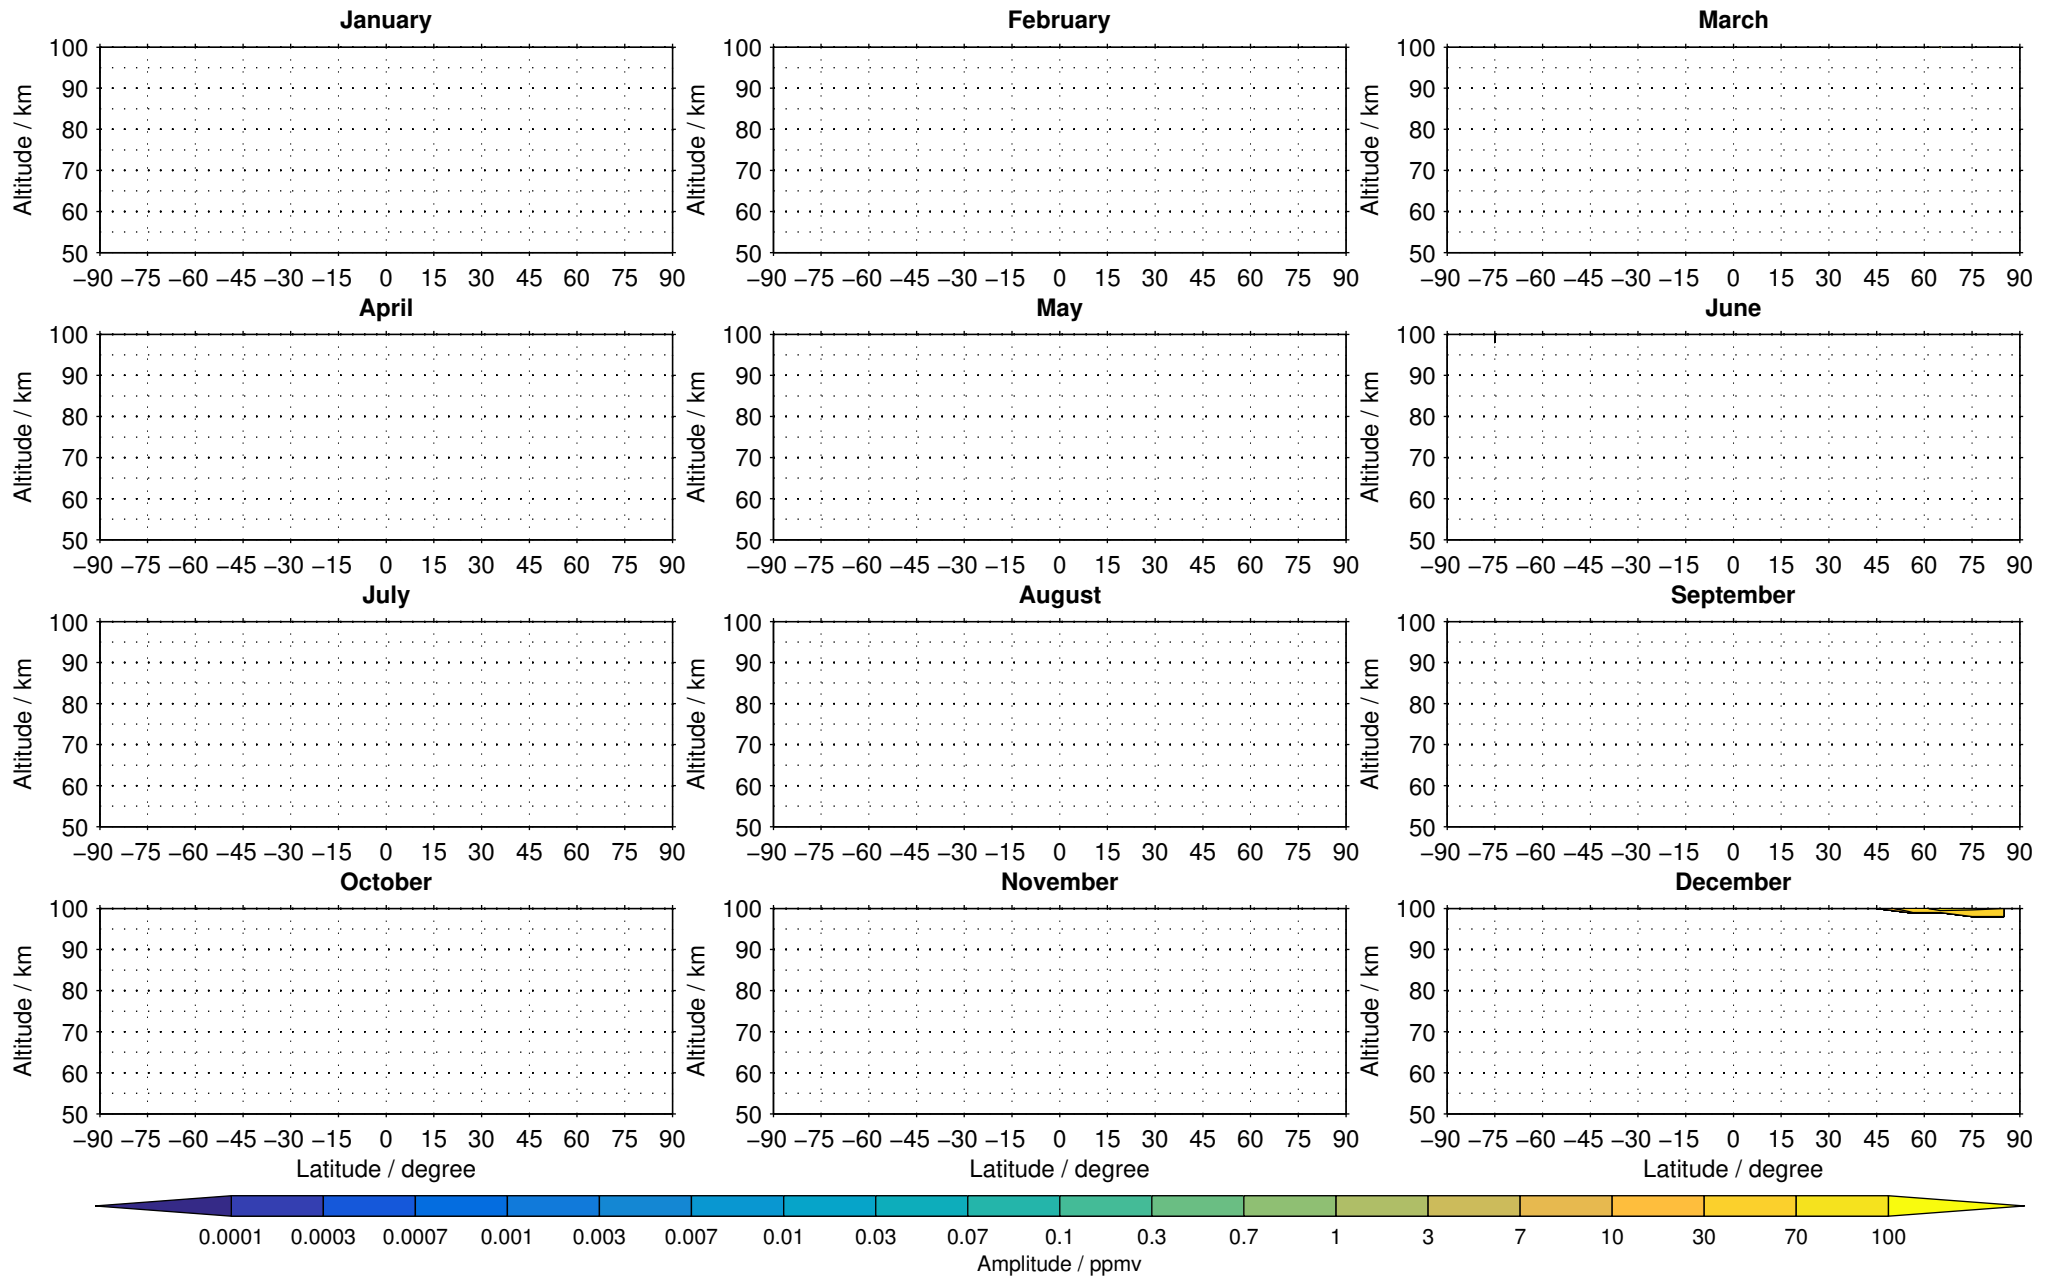

Envisat/MIPAS (IMKIAA) V5R v622 UA +T nighttime nitric oxide distribution for 2005

Creation Time:
11-04-2017
21:29:36 LT

Envisat/MIPAS (IMKIAA) V5R v622 UA +T nighttime nitric oxide distribution for 2006

Creation Time:
11-04-2017
21:29:37 LT

Envisat/MIPAS (IMKIAA) V5R v622 UA +T nighttime nitric oxide distribution for 2007

Creation Time:
11-04-2017
21:29:37 LT

Envisat/MIPAS (IMKIAA) V5R v622 UA +T nighttime nitric oxide distribution for 2008

Creation Time:
11-04-2017
21:29:38 LT

Envisat/MIPAS (IMKIAA) V5R v622 UA +T nighttime nitric oxide distribution for 2009

Creation Time:
11-04-2017
21:29:39 LT

Envisat/MIPAS (IMKIAA) V5R v622 UA +T nighttime nitric oxide distribution for 2010

Creation Time:
11-04-2017
21:29:40 LT

Envisat/MIPAS (IMKIAA) V5R v622 UA +T nighttime nitric oxide distribution for 2011

Creation Time:
11-04-2017
21:29:41 LT

Envisat/MIPAS (IMKIAA) V5R v622 UA +T nighttime nitric oxide distribution for 2012