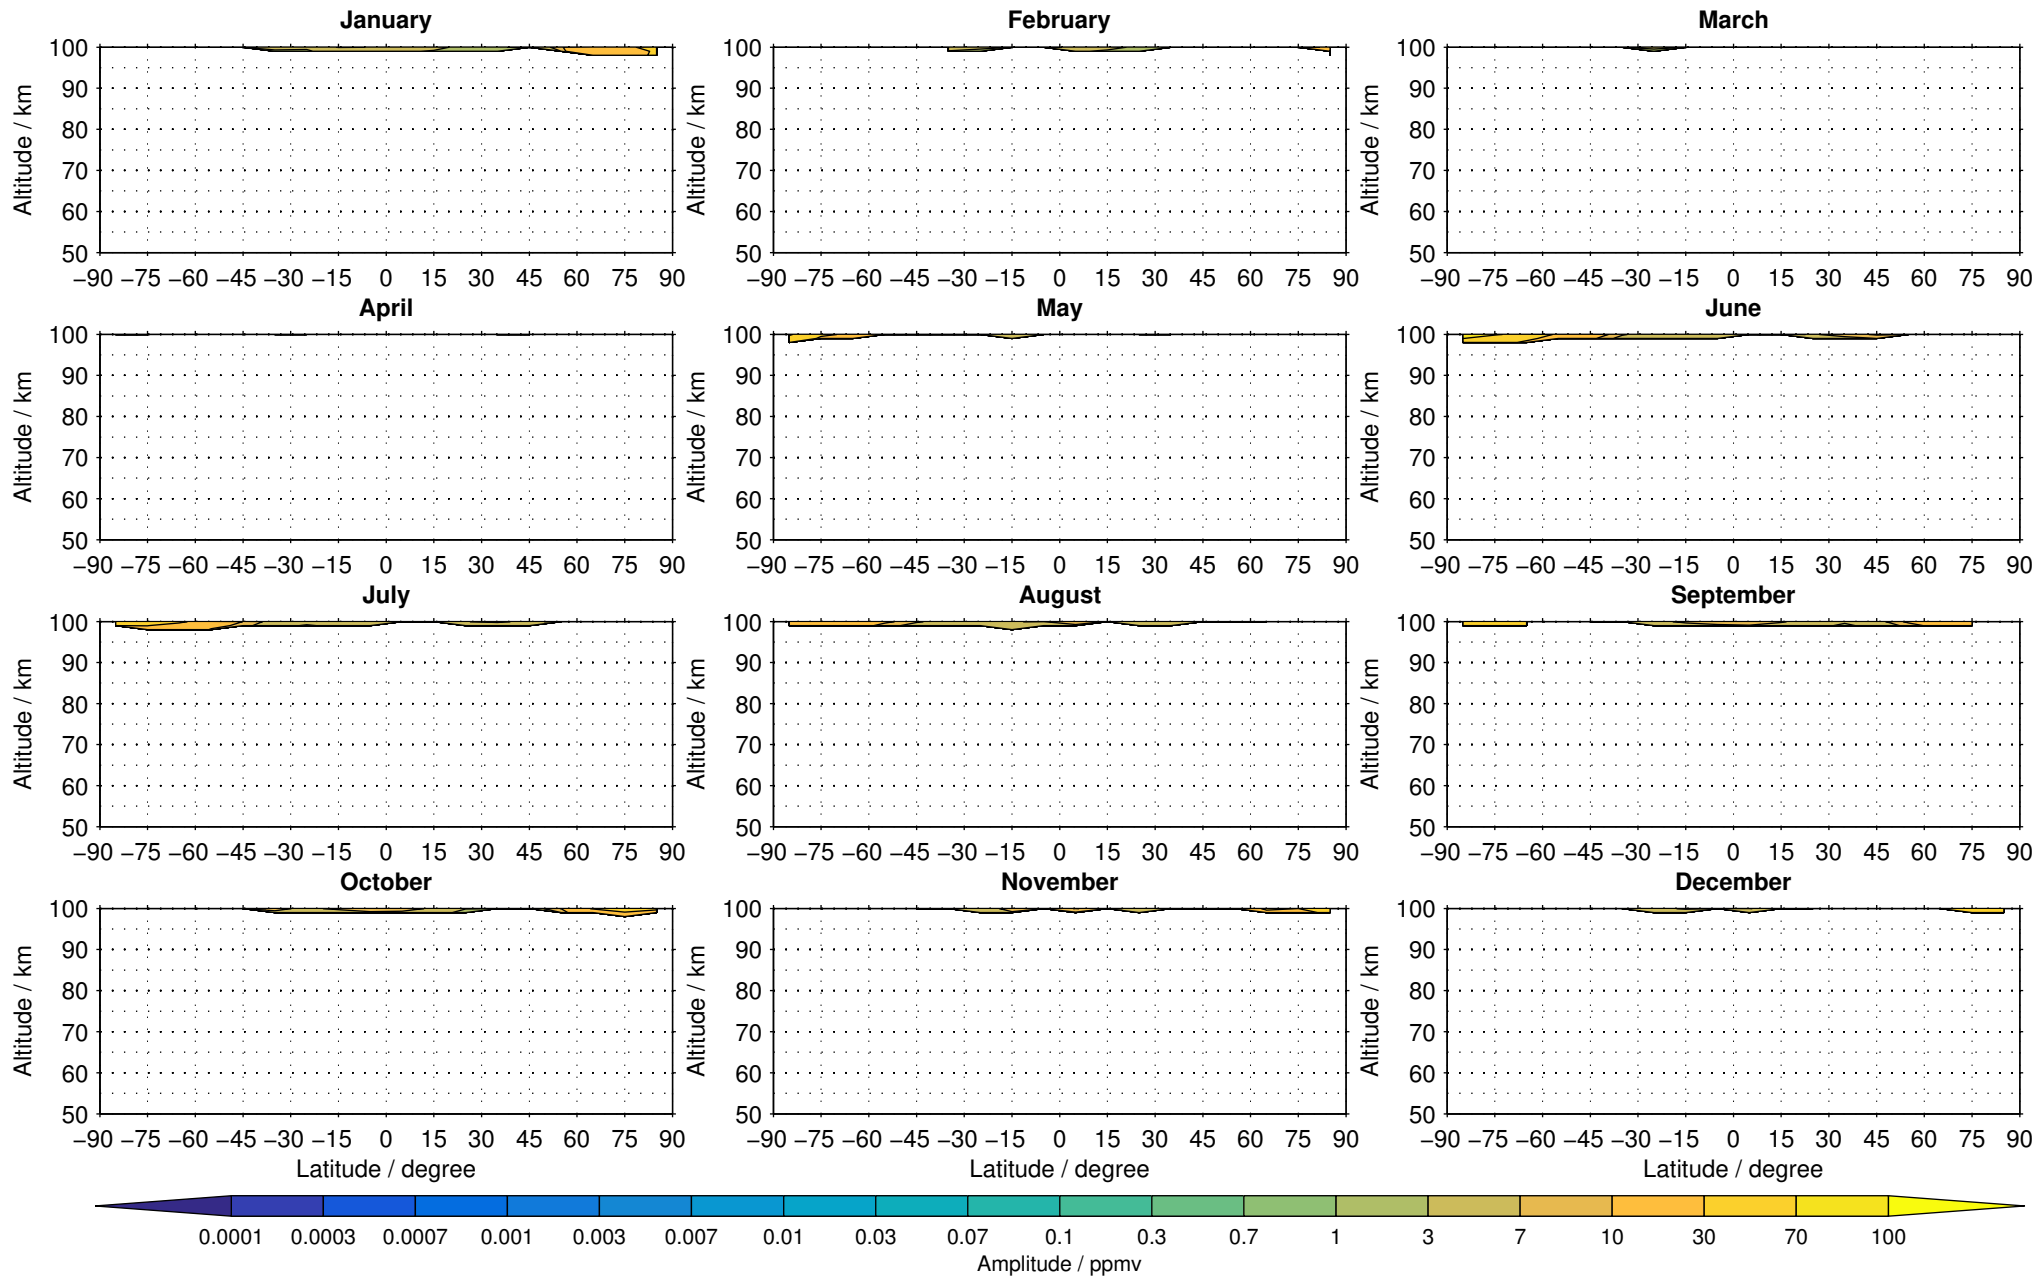

Creation Time:
11-04-2017
21:29:38 LT

Envisat/MIPAS (IMKIAA) V5R v622 UA +T nighttime nitric oxide distribution for 2009

Creation Time:
11-04-2017
21:29:39 LT

Envisat/MIPAS (IMKIAA) V5R v622 UA +T nighttime nitric oxide distribution for 2010

Creation Time:
11-04-2017
21:29:40 LT

Envisat/MIPAS (IMKIAA) V5R v622 UA +T nighttime nitric oxide distribution for 2011

Creation Time:
11-04-2017
21:29:41 LT

Envisat/MIPAS (IMKIAA) V5R v622 UA +T nighttime nitric oxide distribution for 2012