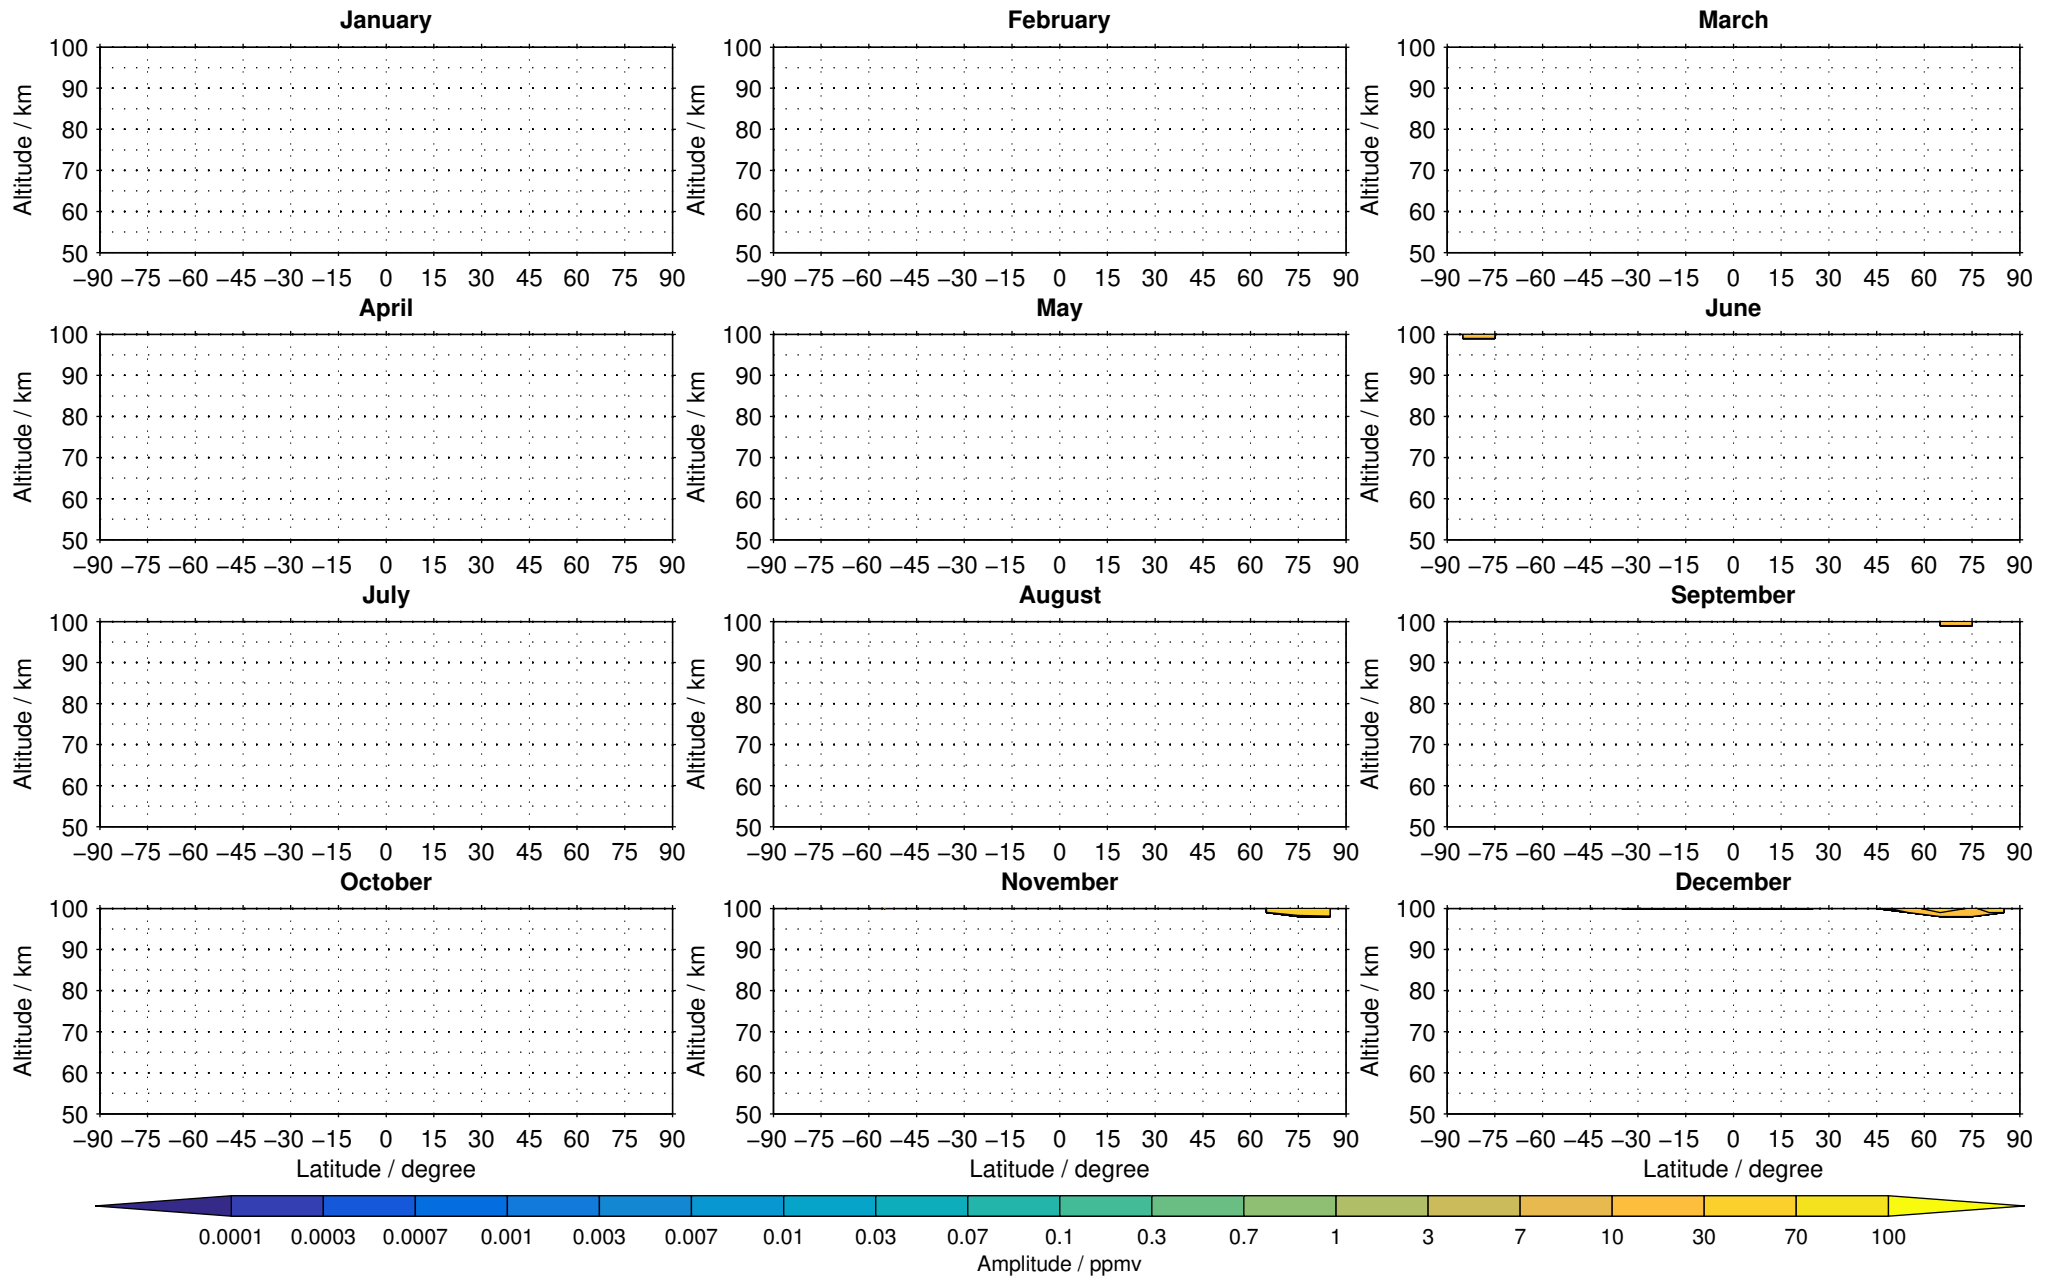

Envisat/MIPAS (IMKIAA) V5R v622 UA +T nighttime nitric oxide distribution for 2005

Creation Time:
11-04-2017
21:29:36 LT

Envisat/MIPAS (IMKIAA) V5R v622 UA +T nighttime nitric oxide distribution for 2006

Creation Time:
11-04-2017
21:29:37 LT

Envisat/MIPAS (IMKIAA) V5R v622 UA +T nighttime nitric oxide distribution for 2007

Creation Time:
11-04-2017
21:29:37 LT

Envisat/MIPAS (IMKIAA) V5R v622 UA +T nighttime nitric oxide distribution for 2008

Creation Time:
11-04-2017
21:29:38 LT

Envisat/MIPAS (IMKIAA) V5R v622 UA +T nighttime nitric oxide distribution for 2009

Creation Time:
11-04-2017
21:29:39 LT

Envisat/MIPAS (IMKIAA) V5R v622 UA +T nighttime nitric oxide distribution for 2010

Creation Time:
11-04-2017
21:29:40 LT

Envisat/MIPAS (IMKIAA) V5R v622 UA +T nighttime nitric oxide distribution for 2011

Creation Time:
11-04-2017
21:29:41 LT

Envisat/MIPAS (IMKIAA) V5R v622 UA +T nighttime nitric oxide distribution for 2012