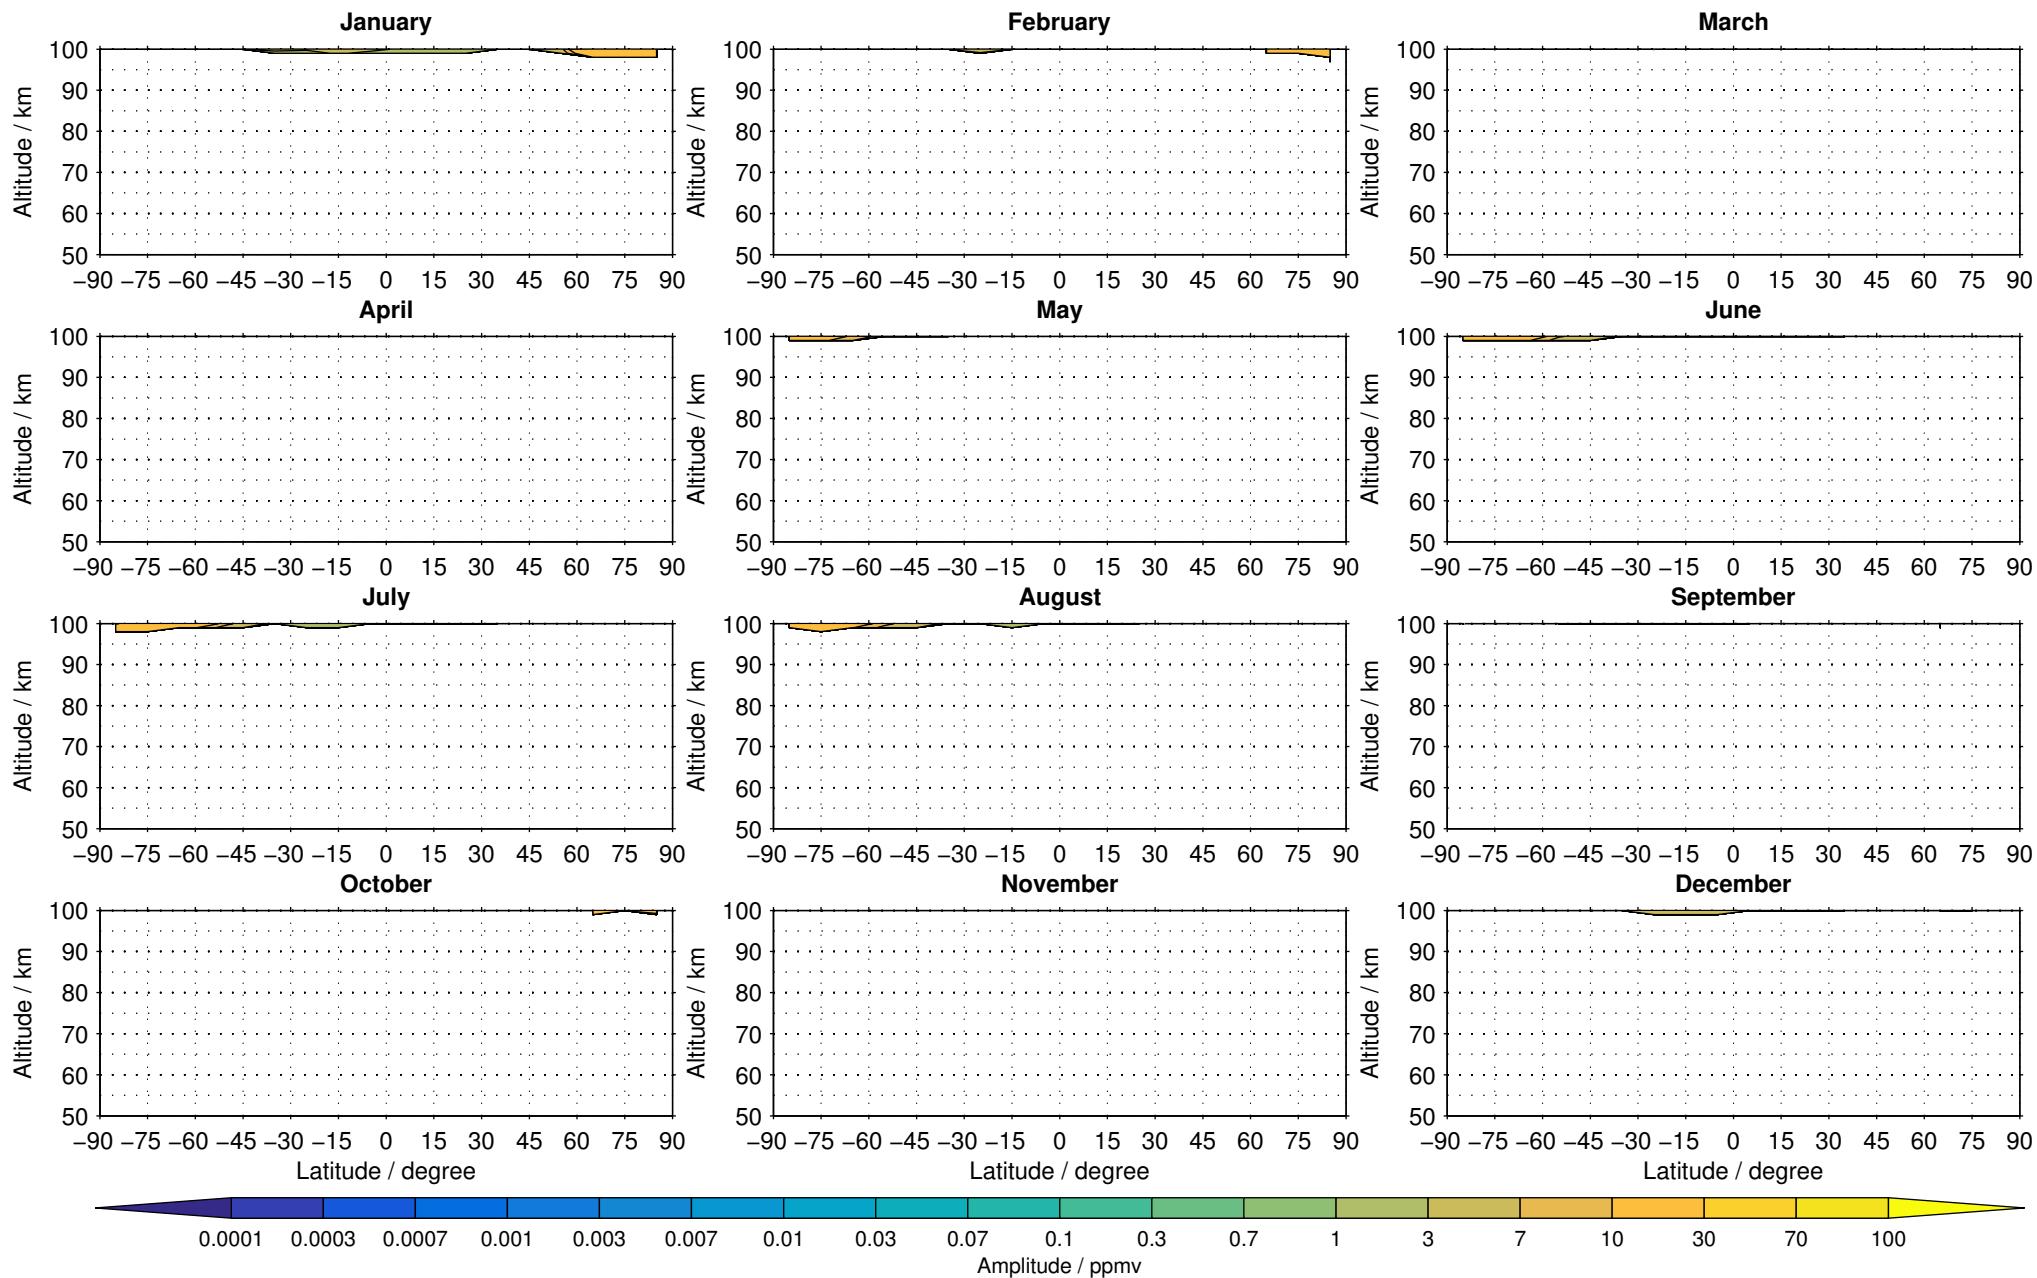

Creation Time:
11-04-2017
21:29:37 LT

Envisat/MIPAS (IMKIAA) V5R v622 UA +T nighttime nitric oxide distribution for 2007

Creation Time:
11-04-2017
21:29:37 LT

Envisat/MIPAS (IMKIAA) V5R v622 UA +T nighttime nitric oxide distribution for 2008

Creation Time:
11-04-2017
21:29:38 LT

Envisat/MIPAS (IMKIAA) V5R v622 UA +T nighttime nitric oxide distribution for 2009

Creation Time:
11-04-2017
21:29:39 LT

Envisat/MIPAS (IMKIAA) V5R v622 UA +T nighttime nitric oxide distribution for 2010

Creation Time:
11-04-2017
21:29:40 LT

Envisat/MIPAS (IMKIAA) V5R v622 UA +T nighttime nitric oxide distribution for 2011

Creation Time:
11-04-2017
21:29:41 LT

Envisat/MIPAS (IMKIAA) V5R v622 UA +T nighttime nitric oxide distribution for 2012