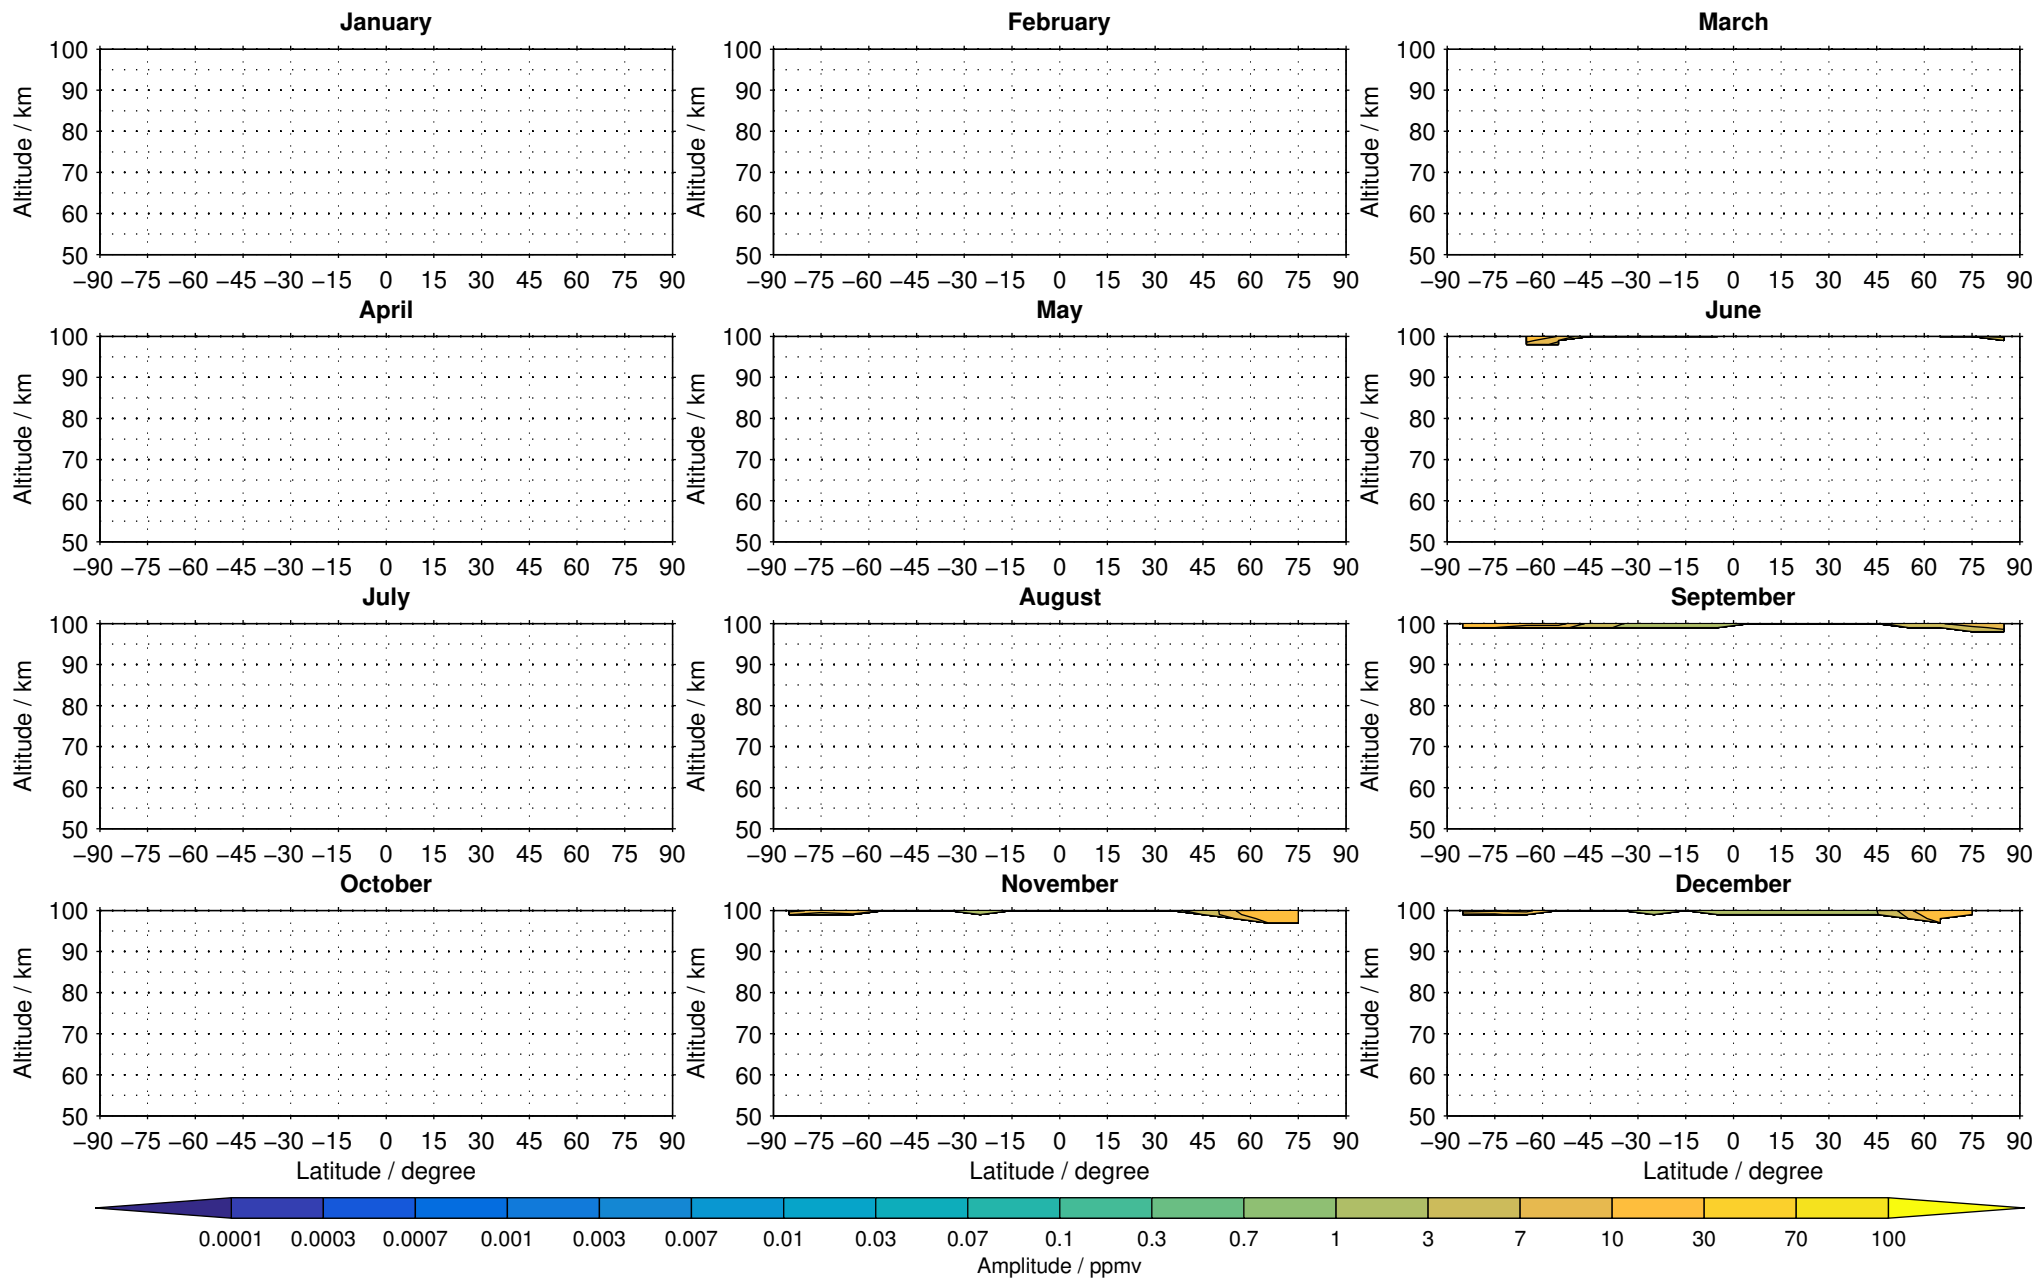

Envisat/MIPAS (IMKIAA) V5R v622 UA +T daytime nitric oxide distribution for 2005

Creation Time:
11-04-2017
21:29:20 LT

Envisat/MIPAS (IMKIAA) V5R v622 UA +T daytime nitric oxide distribution for 2006

Creation Time:
11-04-2017
21:29:21 LT

Envisat/MIPAS (IMKIAA) V5R v622 UA +T daytime nitric oxide distribution for 2007

Creation Time:
11-04-2017
21:29:22 LT

Envisat/MIPAS (IMKIAA) V5R v622 UA +T daytime nitric oxide distribution for 2008

Creation Time:
11-04-2017
21:29:23 LT

Envisat/MIPAS (IMKIAA) V5R v622 UA +T daytime nitric oxide distribution for 2009

Creation Time:
11-04-2017
21:29:24 LT

Envisat/MIPAS (IMKIAA) V5R v622 UA +T daytime nitric oxide distribution for 2010

Creation Time:
11-04-2017
21:29:25 LT

Envisat/MIPAS (IMKIAA) V5R v622 UA +T daytime nitric oxide distribution for 2011

Creation Time:
11-04-2017
21:29:26 LT

Envisat/MIPAS (IMKIAA) V5R v622 UA +T daytime nitric oxide distribution for 2012

Creation Time:
11-04-2017
21:29:27 LT