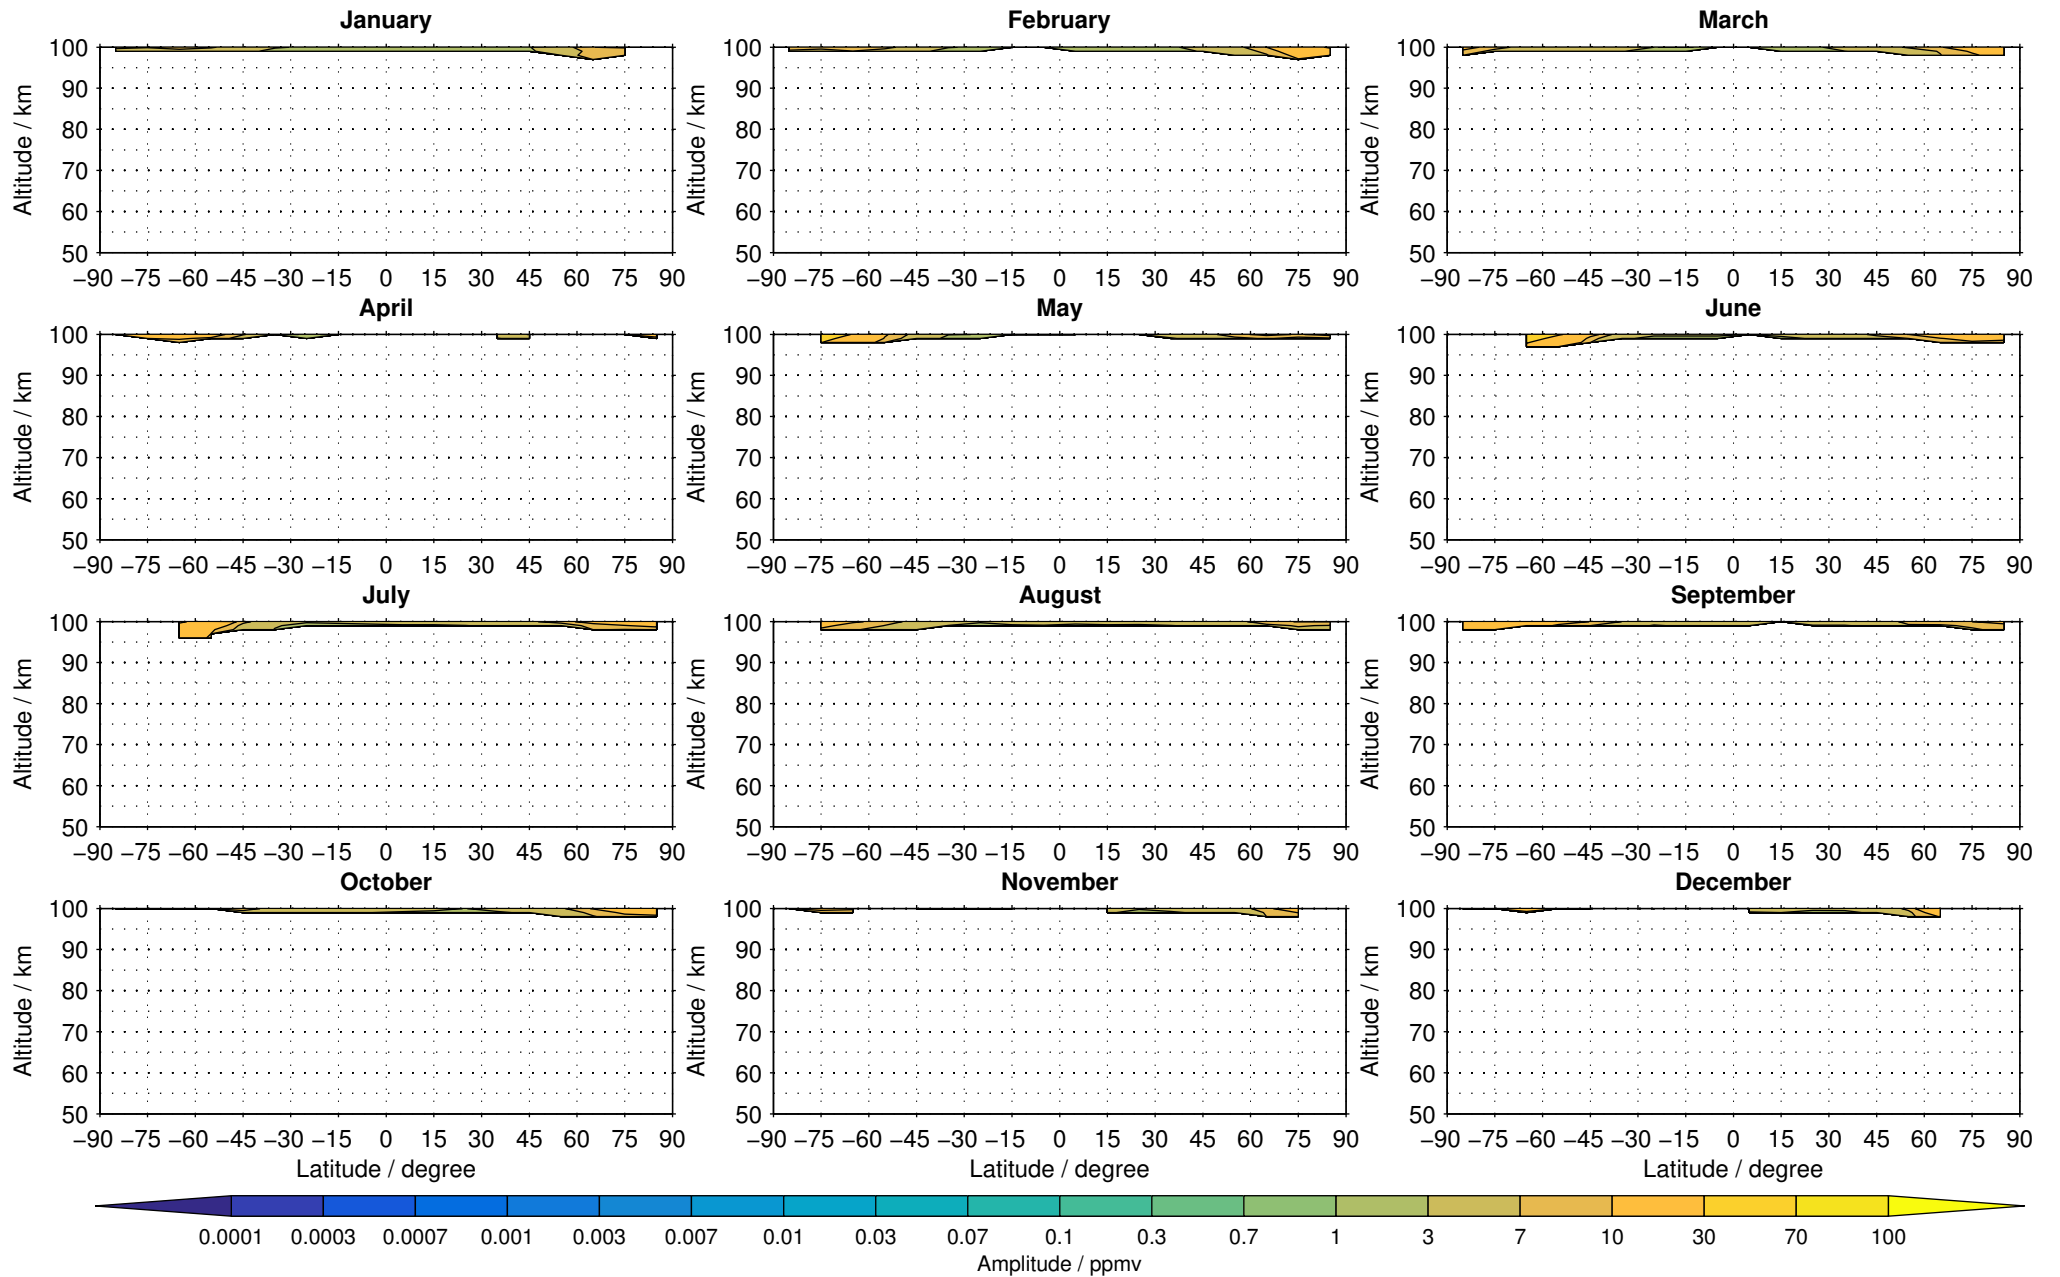

Envisat/MIPAS (IMKIAA) V5R v622 UA +T daytime nitric oxide distribution for 2007

Creation Time:
11-04-2017
21:29:22 LT

Envisat/MIPAS (IMKIAA) V5R v622 UA +T daytime nitric oxide distribution for 2008

Creation Time:
11-04-2017
21:29:23 LT

Envisat/MIPAS (IMKIAA) V5R v622 UA +T daytime nitric oxide distribution for 2009

Creation Time:
11-04-2017
21:29:24 LT

Envisat/MIPAS (IMKIAA) V5R v622 UA +T daytime nitric oxide distribution for 2010

Creation Time:
11-04-2017
21:29:25 LT

Envisat/MIPAS (IMKIAA) V5R v622 UA +T daytime nitric oxide distribution for 2011

Creation Time:
11-04-2017
21:29:26 LT

Envisat/MIPAS (IMKIAA) V5R v622 UA +T daytime nitric oxide distribution for 2012

Creation Time:
11-04-2017
21:29:27 LT