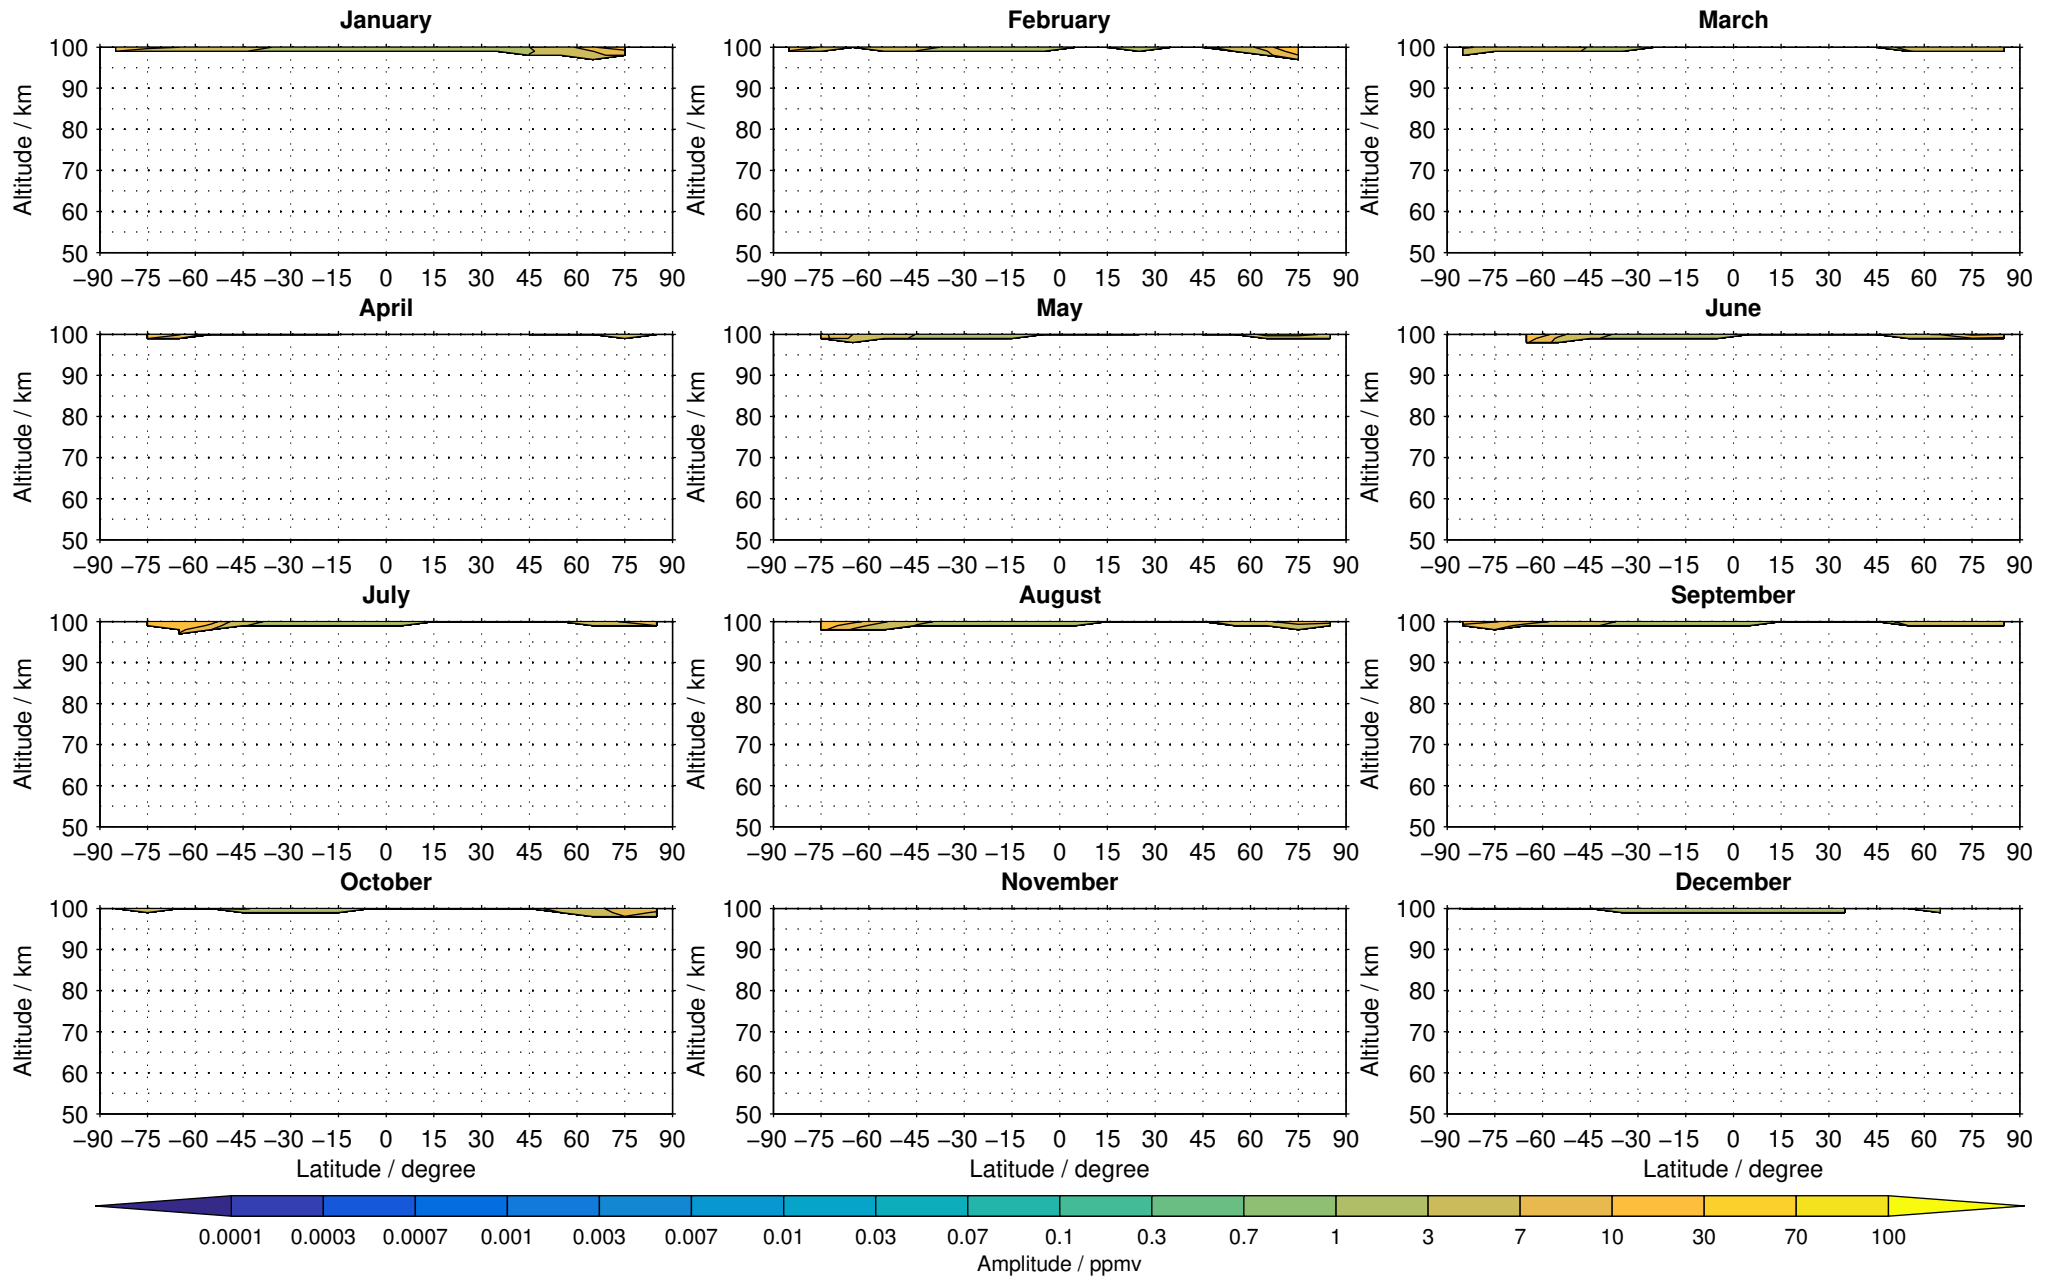

Envisat/MIPAS (IMKIAA) V5R v622 UA +T daytime nitric oxide distribution for 2007

Creation Time:
11-04-2017
21:29:22 LT

Envisat/MIPAS (IMKIAA) V5R v622 UA +T daytime nitric oxide distribution for 2008

Creation Time:
11-04-2017
21:29:23 LT

Envisat/MIPAS (IMKIAA) V5R v622 UA +T daytime nitric oxide distribution for 2009

Creation Time:
11-04-2017
21:29:24 LT

Envisat/MIPAS (IMKIAA) V5R v622 UA +T daytime nitric oxide distribution for 2010

Creation Time:
11-04-2017
21:29:25 LT

Envisat/MIPAS (IMKIAA) V5R v622 UA +T daytime nitric oxide distribution for 2011

Creation Time:
11-04-2017
21:29:26 LT

Envisat/MIPAS (IMKIAA) V5R v622 UA +T daytime nitric oxide distribution for 2012

Creation Time:
11-04-2017
21:29:27 LT