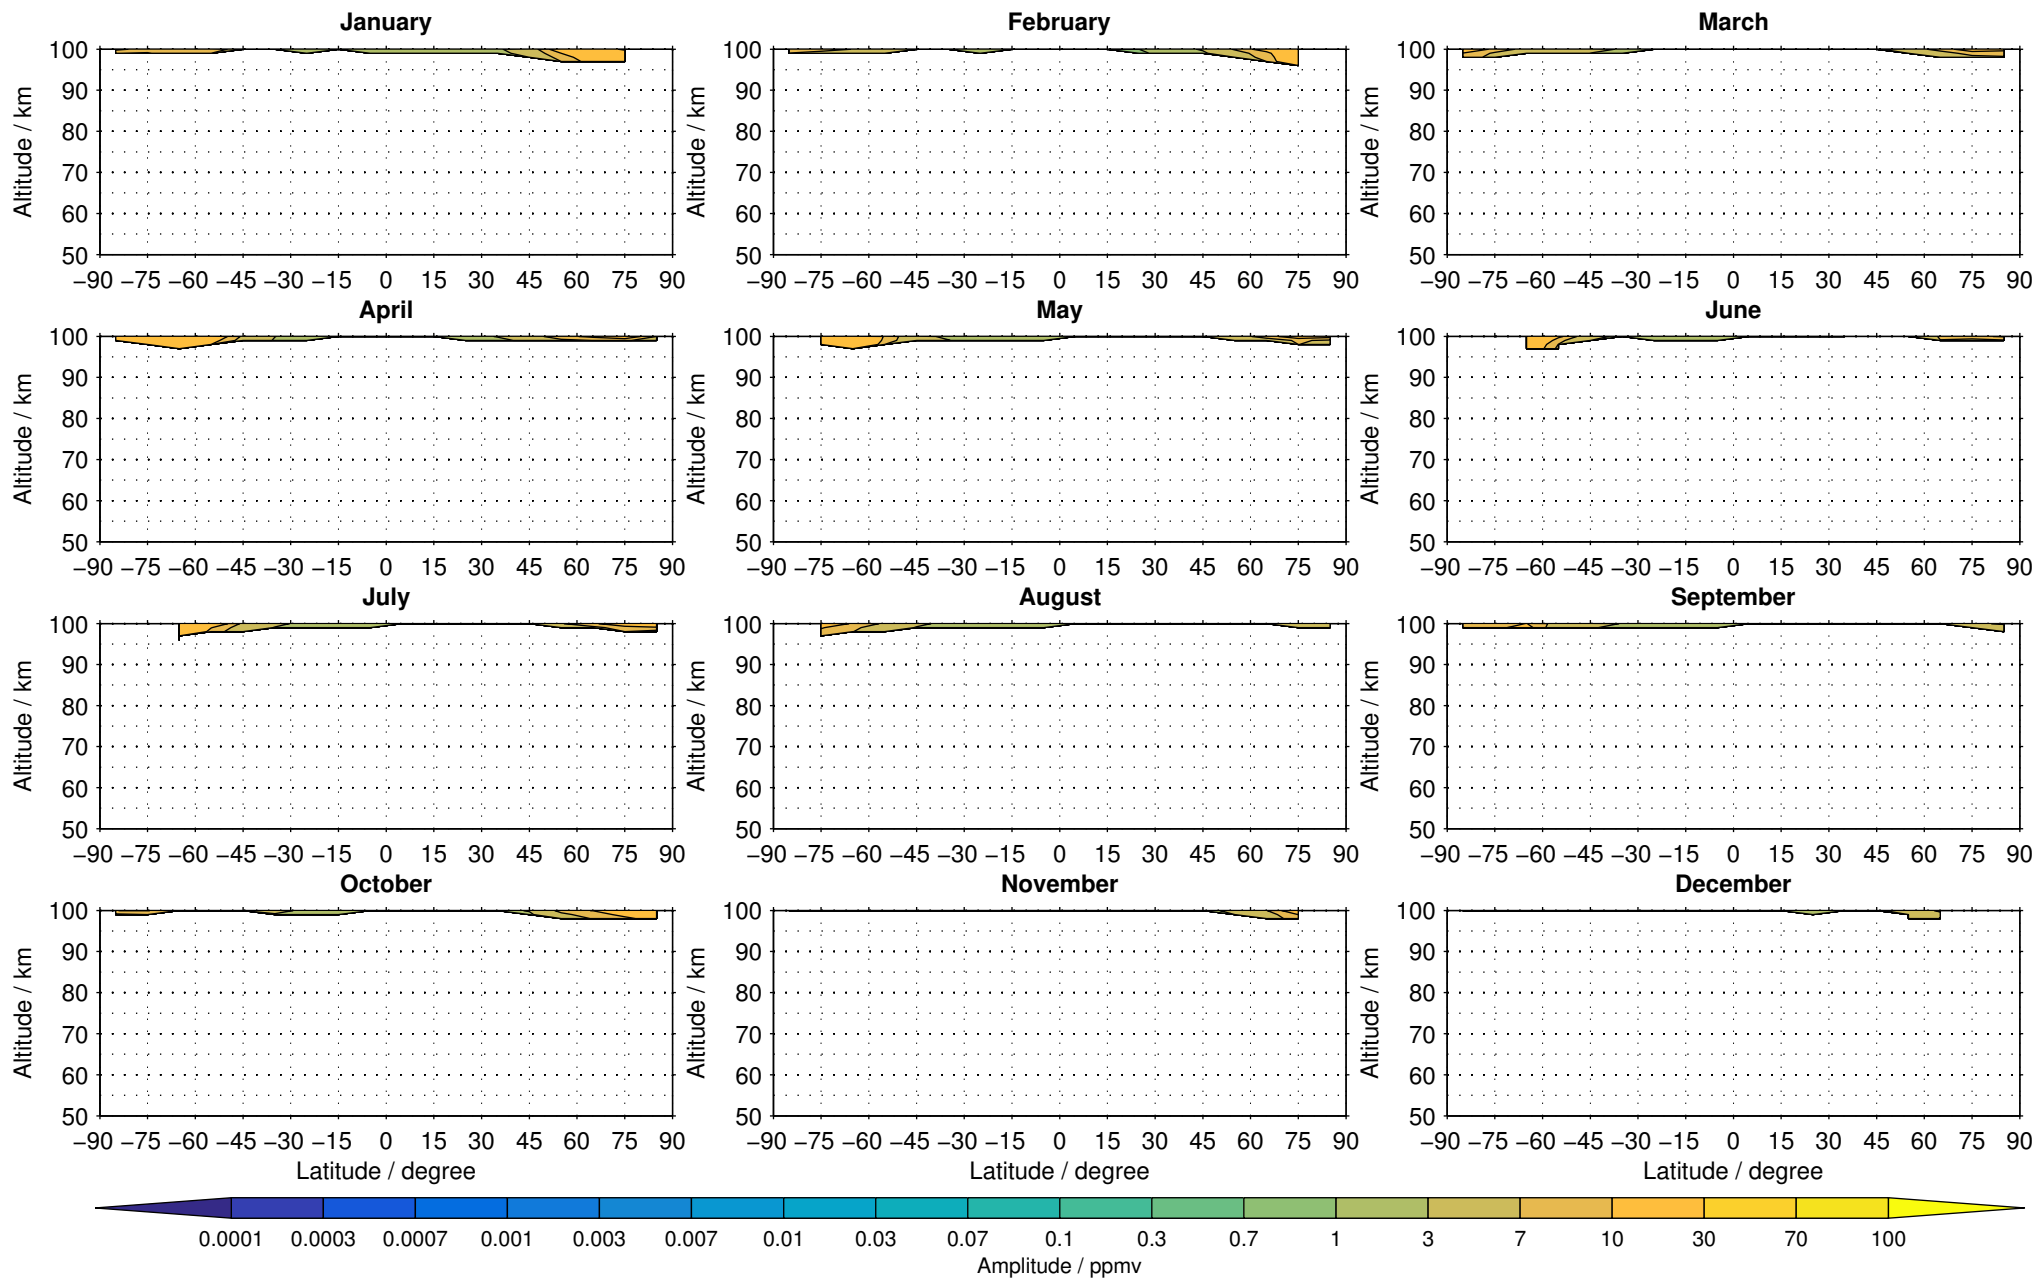

Envisat/MIPAS (IMKIAA) V5R v622 UA +T daytime nitric oxide distribution for 2005

Creation Time:
11-04-2017
21:29:20 LT

Envisat/MIPAS (IMKIAA) V5R v622 UA +T daytime nitric oxide distribution for 2006

Creation Time:
11-04-2017
21:29:21 LT

Envisat/MIPAS (IMKIAA) V5R v622 UA +T daytime nitric oxide distribution for 2007

Creation Time:
11-04-2017
21:29:22 LT

Envisat/MIPAS (IMKIAA) V5R v622 UA +T daytime nitric oxide distribution for 2008

Creation Time:
11-04-2017
21:29:23 LT

Envisat/MIPAS (IMKIAA) V5R v622 UA +T daytime nitric oxide distribution for 2009

Creation Time:
11-04-2017
21:29:24 LT

Envisat/MIPAS (IMKIAA) V5R v622 UA +T daytime nitric oxide distribution for 2010

Creation Time:
11-04-2017
21:29:25 LT

Envisat/MIPAS (IMKIAA) V5R v622 UA +T daytime nitric oxide distribution for 2011

Creation Time:
11-04-2017
21:29:26 LT

Envisat/MIPAS (IMKIAA) V5R v622 UA +T daytime nitric oxide distribution for 2012

Creation Time:
11-04-2017
21:29:27 LT