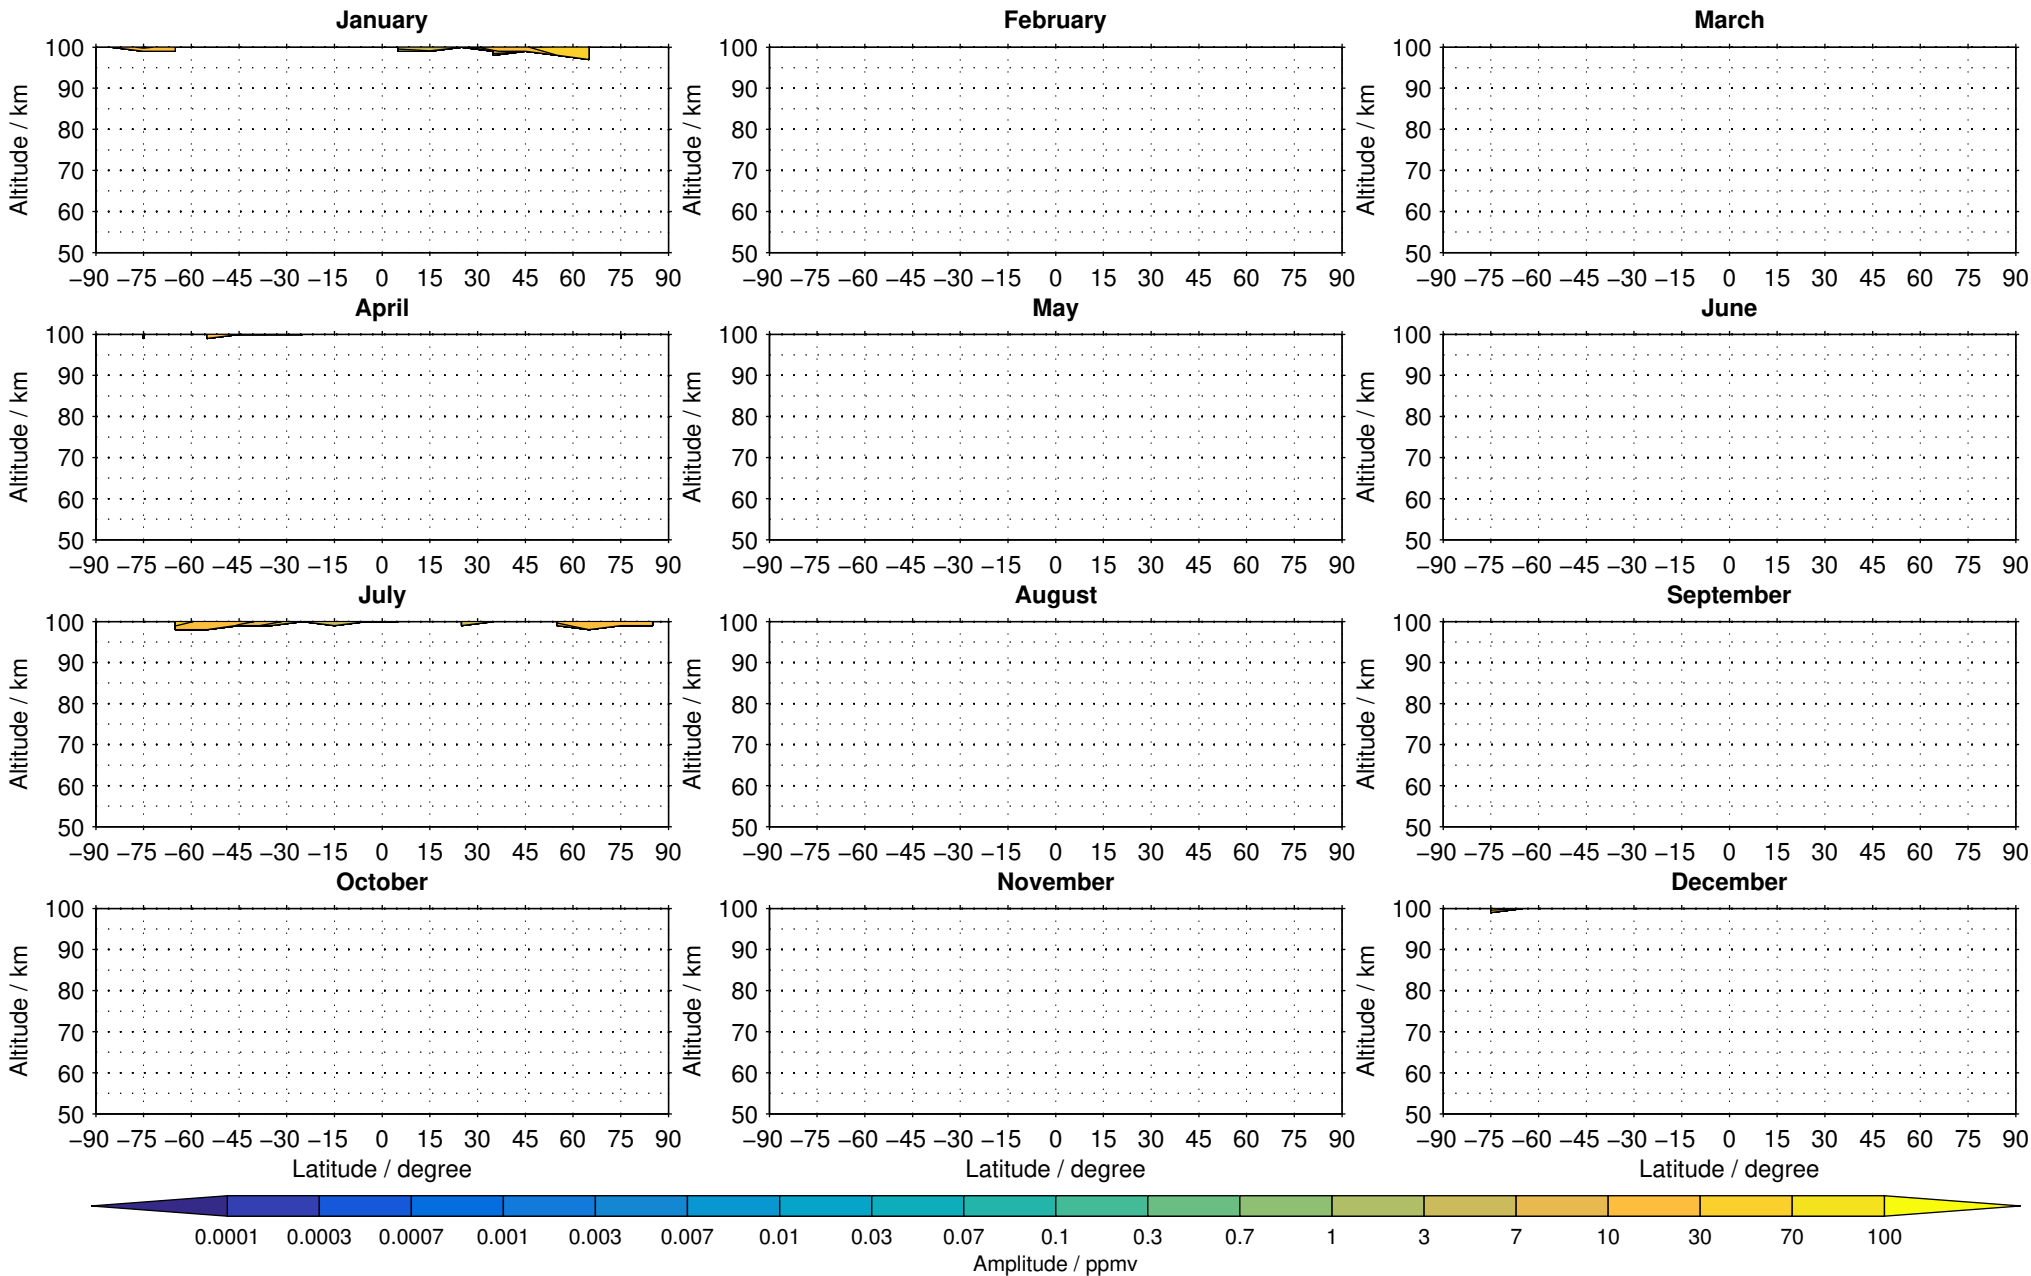

Envisat/MIPAS (IMKIAA) V5R v622 UA +T daytime nitric oxide distribution for 2005

Creation Time:
11-04-2017
21:29:20 LT

Envisat/MIPAS (IMKIAA) V5R v622 UA +T daytime nitric oxide distribution for 2006

Creation Time:
11-04-2017
21:29:21 LT

Envisat/MIPAS (IMKIAA) V5R v622 UA +T daytime nitric oxide distribution for 2007

Creation Time:
11-04-2017
21:29:22 LT

Envisat/MIPAS (IMKIAA) V5R v622 UA +T daytime nitric oxide distribution for 2008

Creation Time:
11-04-2017
21:29:23 LT

Envisat/MIPAS (IMKIAA) V5R v622 UA +T daytime nitric oxide distribution for 2009

Creation Time:
11-04-2017
21:29:24 LT

Envisat/MIPAS (IMKIAA) V5R v622 UA +T daytime nitric oxide distribution for 2010

Creation Time:
11-04-2017
21:29:25 LT

Envisat/MIPAS (IMKIAA) V5R v622 UA +T daytime nitric oxide distribution for 2011

Creation Time:
11-04-2017
21:29:26 LT

Envisat/MIPAS (IMKIAA) V5R v622 UA +T daytime nitric oxide distribution for 2012

Creation Time:
11-04-2017
21:29:27 LT