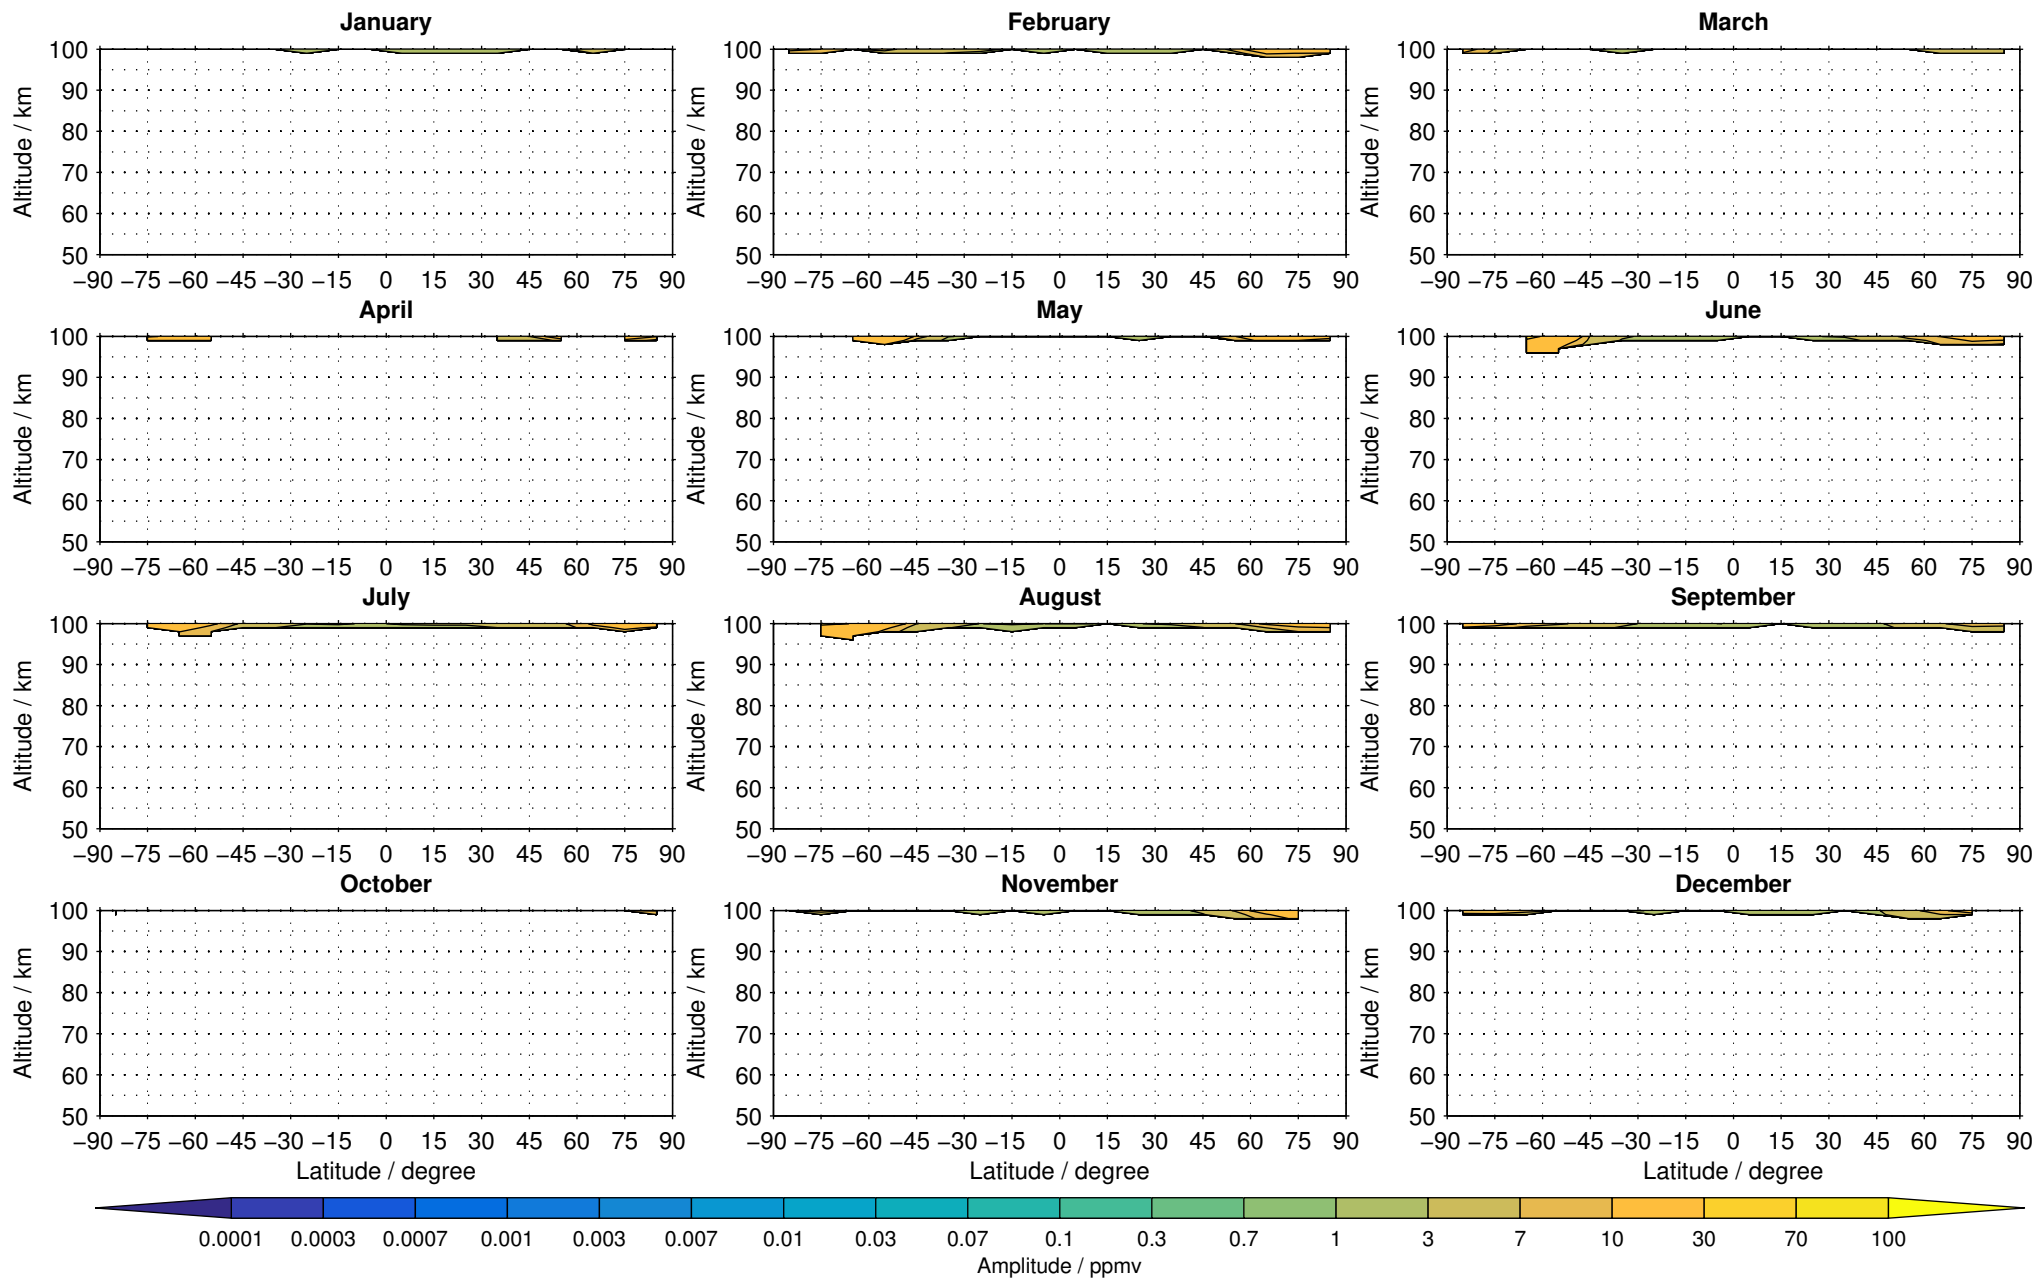

Envisat/MIPAS (IMKIAA) V5R v622 UA +T daytime nitric oxide distribution for 2007

Creation Time:
11-04-2017
21:29:22 LT

Envisat/MIPAS (IMKIAA) V5R v622 UA +T daytime nitric oxide distribution for 2008

Creation Time:
11-04-2017
21:29:23 LT

Envisat/MIPAS (IMKIAA) V5R v622 UA +T daytime nitric oxide distribution for 2009

Creation Time:
11-04-2017
21:29:24 LT

Envisat/MIPAS (IMKIAA) V5R v622 UA +T daytime nitric oxide distribution for 2010

Creation Time:
11-04-2017
21:29:25 LT

Envisat/MIPAS (IMKIAA) V5R v622 UA +T daytime nitric oxide distribution for 2011

Creation Time:
11-04-2017
21:29:26 LT

Envisat/MIPAS (IMKIAA) V5R v622 UA +T daytime nitric oxide distribution for 2012

Creation Time:
11-04-2017
21:29:27 LT