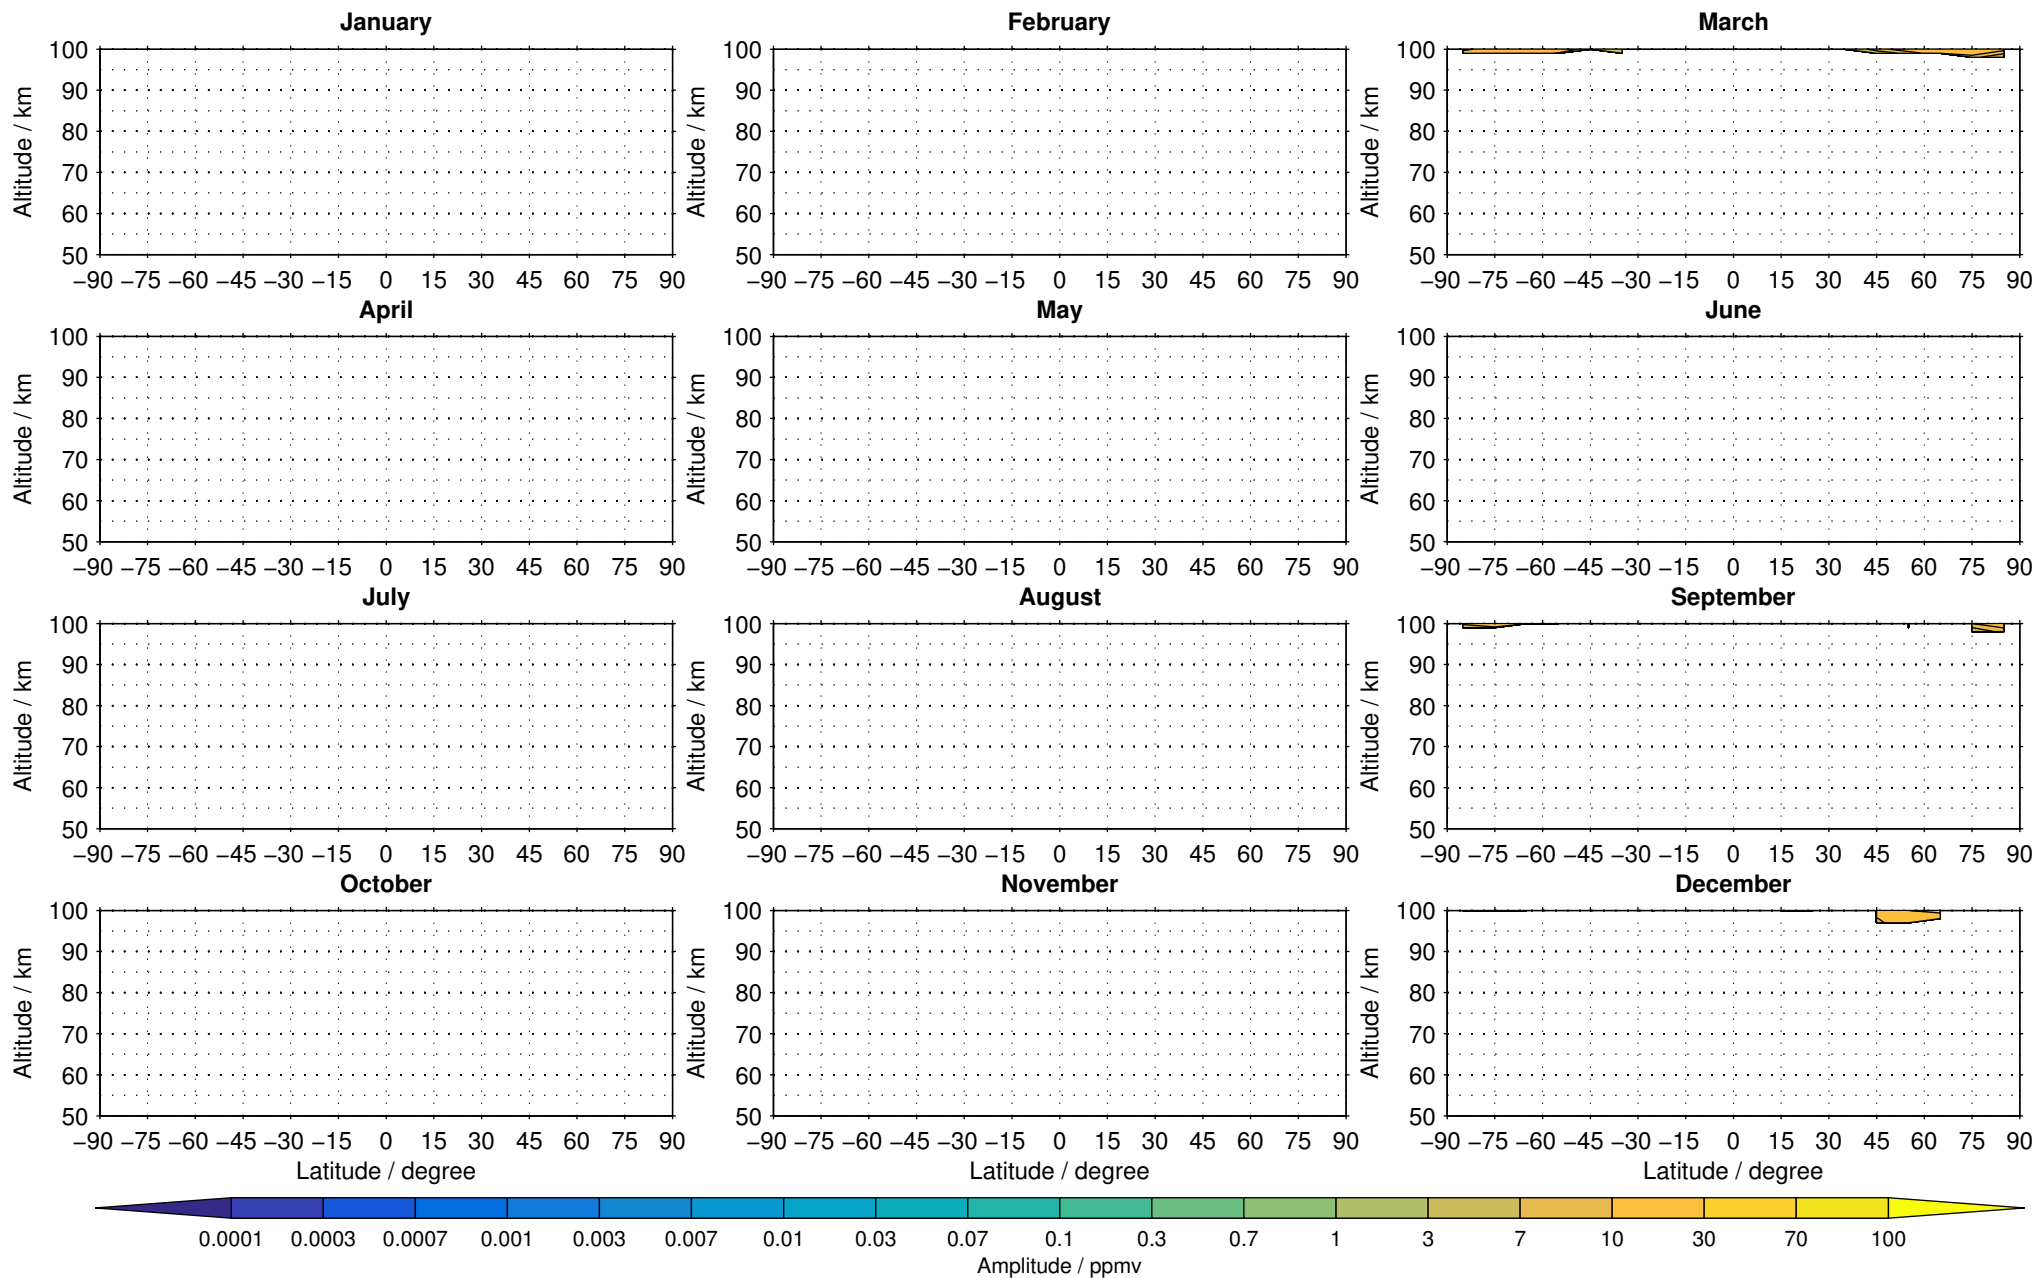

Envisat/MIPAS (IMKIAA) V5R v622 UA +T daytime nitric oxide distribution for 2005

Creation Time:
11-04-2017
21:29:20 LT

Envisat/MIPAS (IMKIAA) V5R v622 UA +T daytime nitric oxide distribution for 2006

Creation Time:
11-04-2017
21:29:21 LT

Envisat/MIPAS (IMKIAA) V5R v622 UA +T daytime nitric oxide distribution for 2007

Creation Time:
11-04-2017
21:29:22 LT

Envisat/MIPAS (IMKIAA) V5R v622 UA +T daytime nitric oxide distribution for 2008

Creation Time:
11-04-2017
21:29:23 LT

Envisat/MIPAS (IMKIAA) V5R v622 UA +T daytime nitric oxide distribution for 2009

Creation Time:
11-04-2017
21:29:24 LT

Envisat/MIPAS (IMKIAA) V5R v622 UA +T daytime nitric oxide distribution for 2010

Creation Time:
11-04-2017
21:29:25 LT

Envisat/MIPAS (IMKIAA) V5R v622 UA +T daytime nitric oxide distribution for 2011

Creation Time:
11-04-2017
21:29:26 LT

Envisat/MIPAS (IMKIAA) V5R v622 UA +T daytime nitric oxide distribution for 2012

Creation Time:
11-04-2017
21:29:27 LT