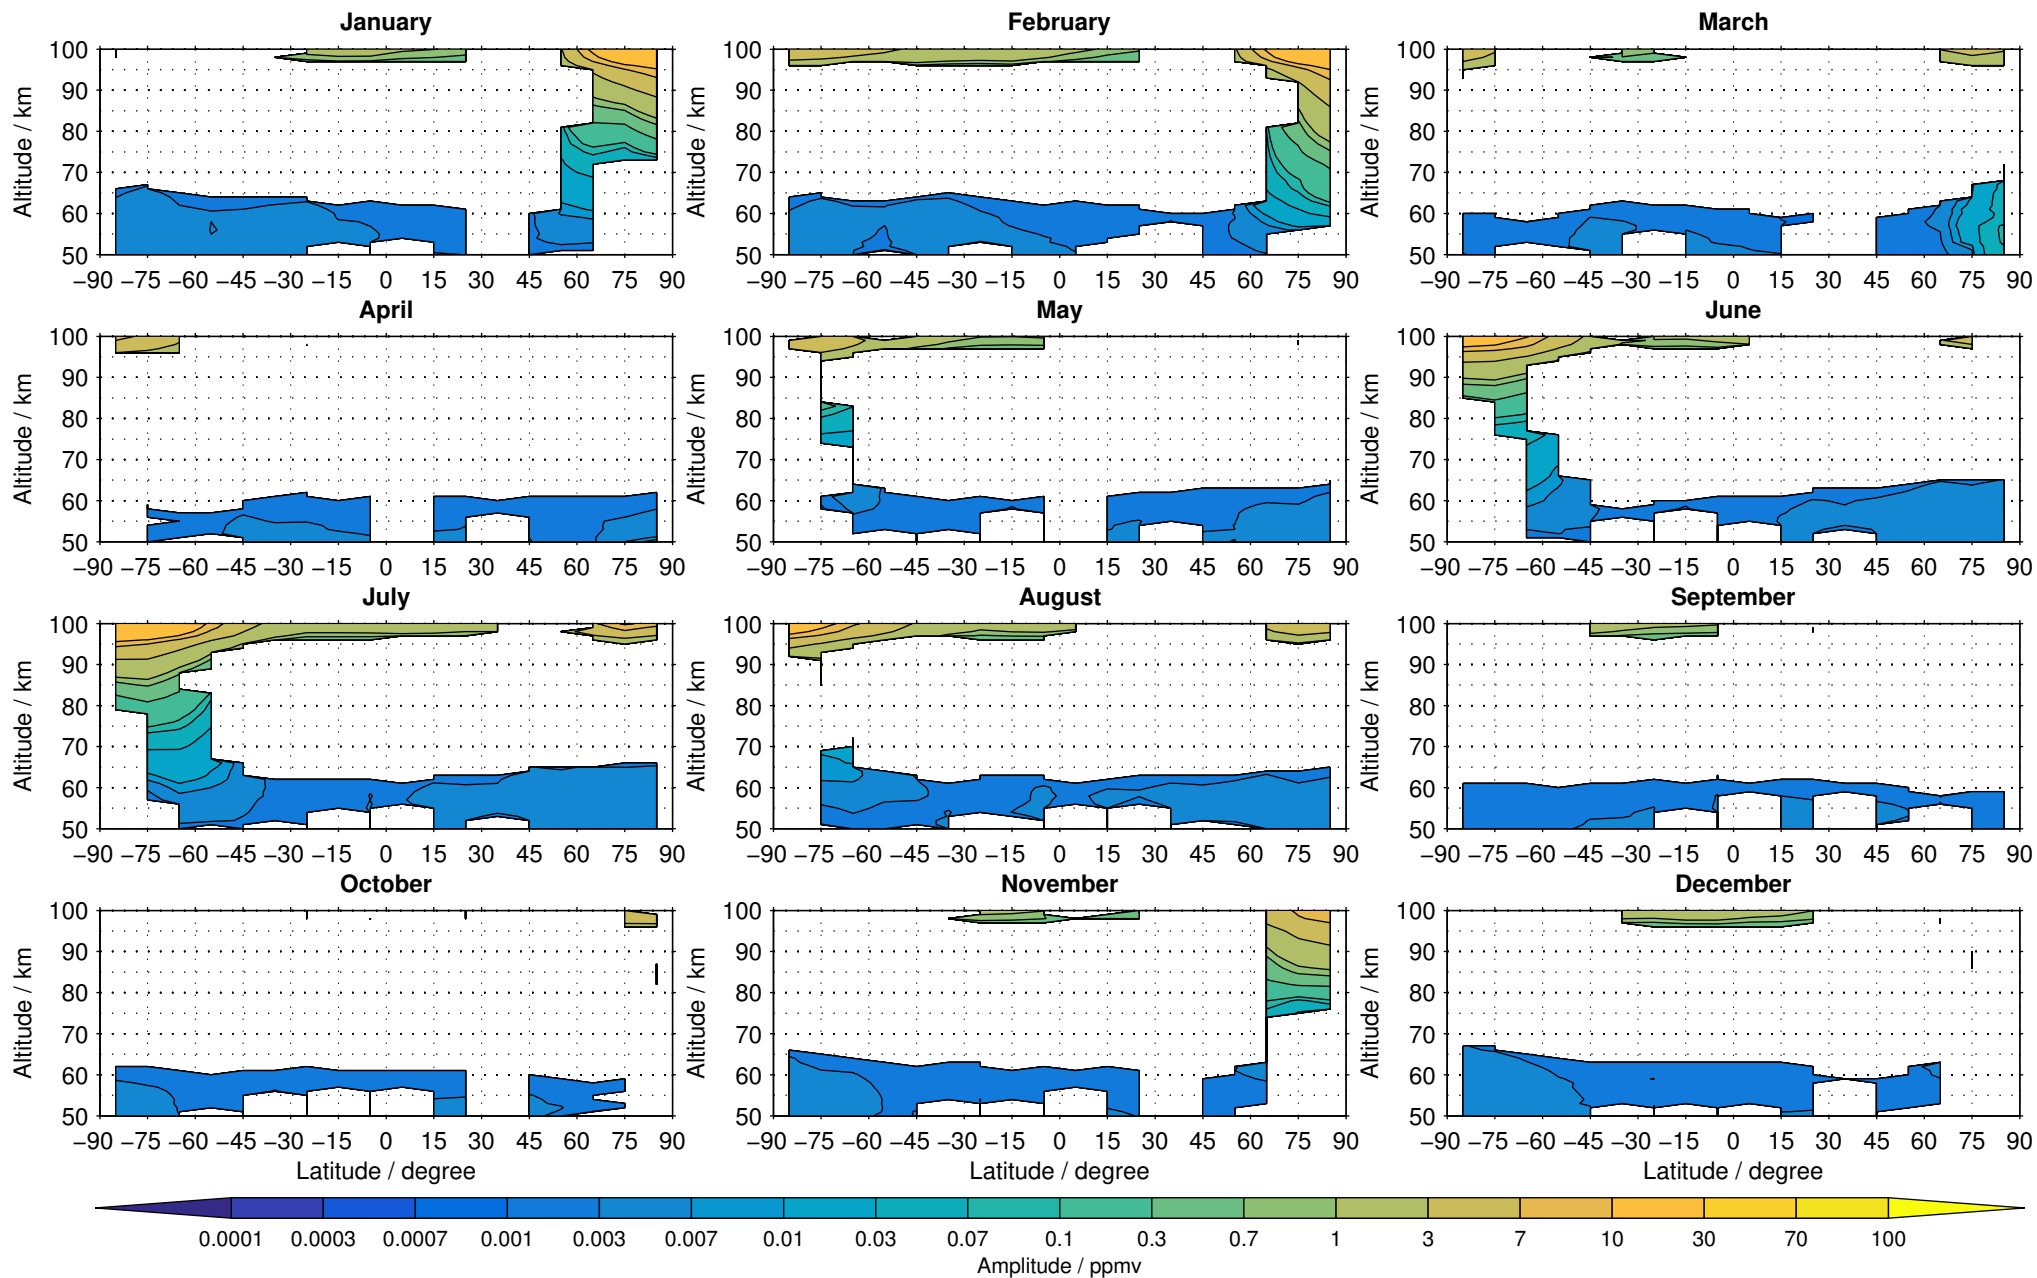

Envisat/MIPAS (IMKIAA) V5R v521 MA nitric oxide distribution for 2007

Creation Time:
11-04-2017
21:27:03 LT

Envisat/MIPAS (IMKIAA) V5R v521 MA nitric oxide distribution for 2008

Creation Time:
11-04-2017
21:27:04 LT

Envisat/MIPAS (IMKIAA) V5R v521 MA nitric oxide distribution for 2009

Creation Time:
11-04-2017
21:27:05 LT

Envisat/MIPAS (IMKIAA) V5R v521 MA nitric oxide distribution for 2010

Creation Time:
11-04-2017
21:27:07 LT

Envisat/MIPAS (IMKIAA) V5R v521 MA nitric oxide distribution for 2011

Creation Time:
11-04-2017
21:27:08 LT

Envisat/MIPAS (IMKIAA) V5R v521 MA nitric oxide distribution for 2012

Creation Time:
11-04-2017
21:27:09 LT