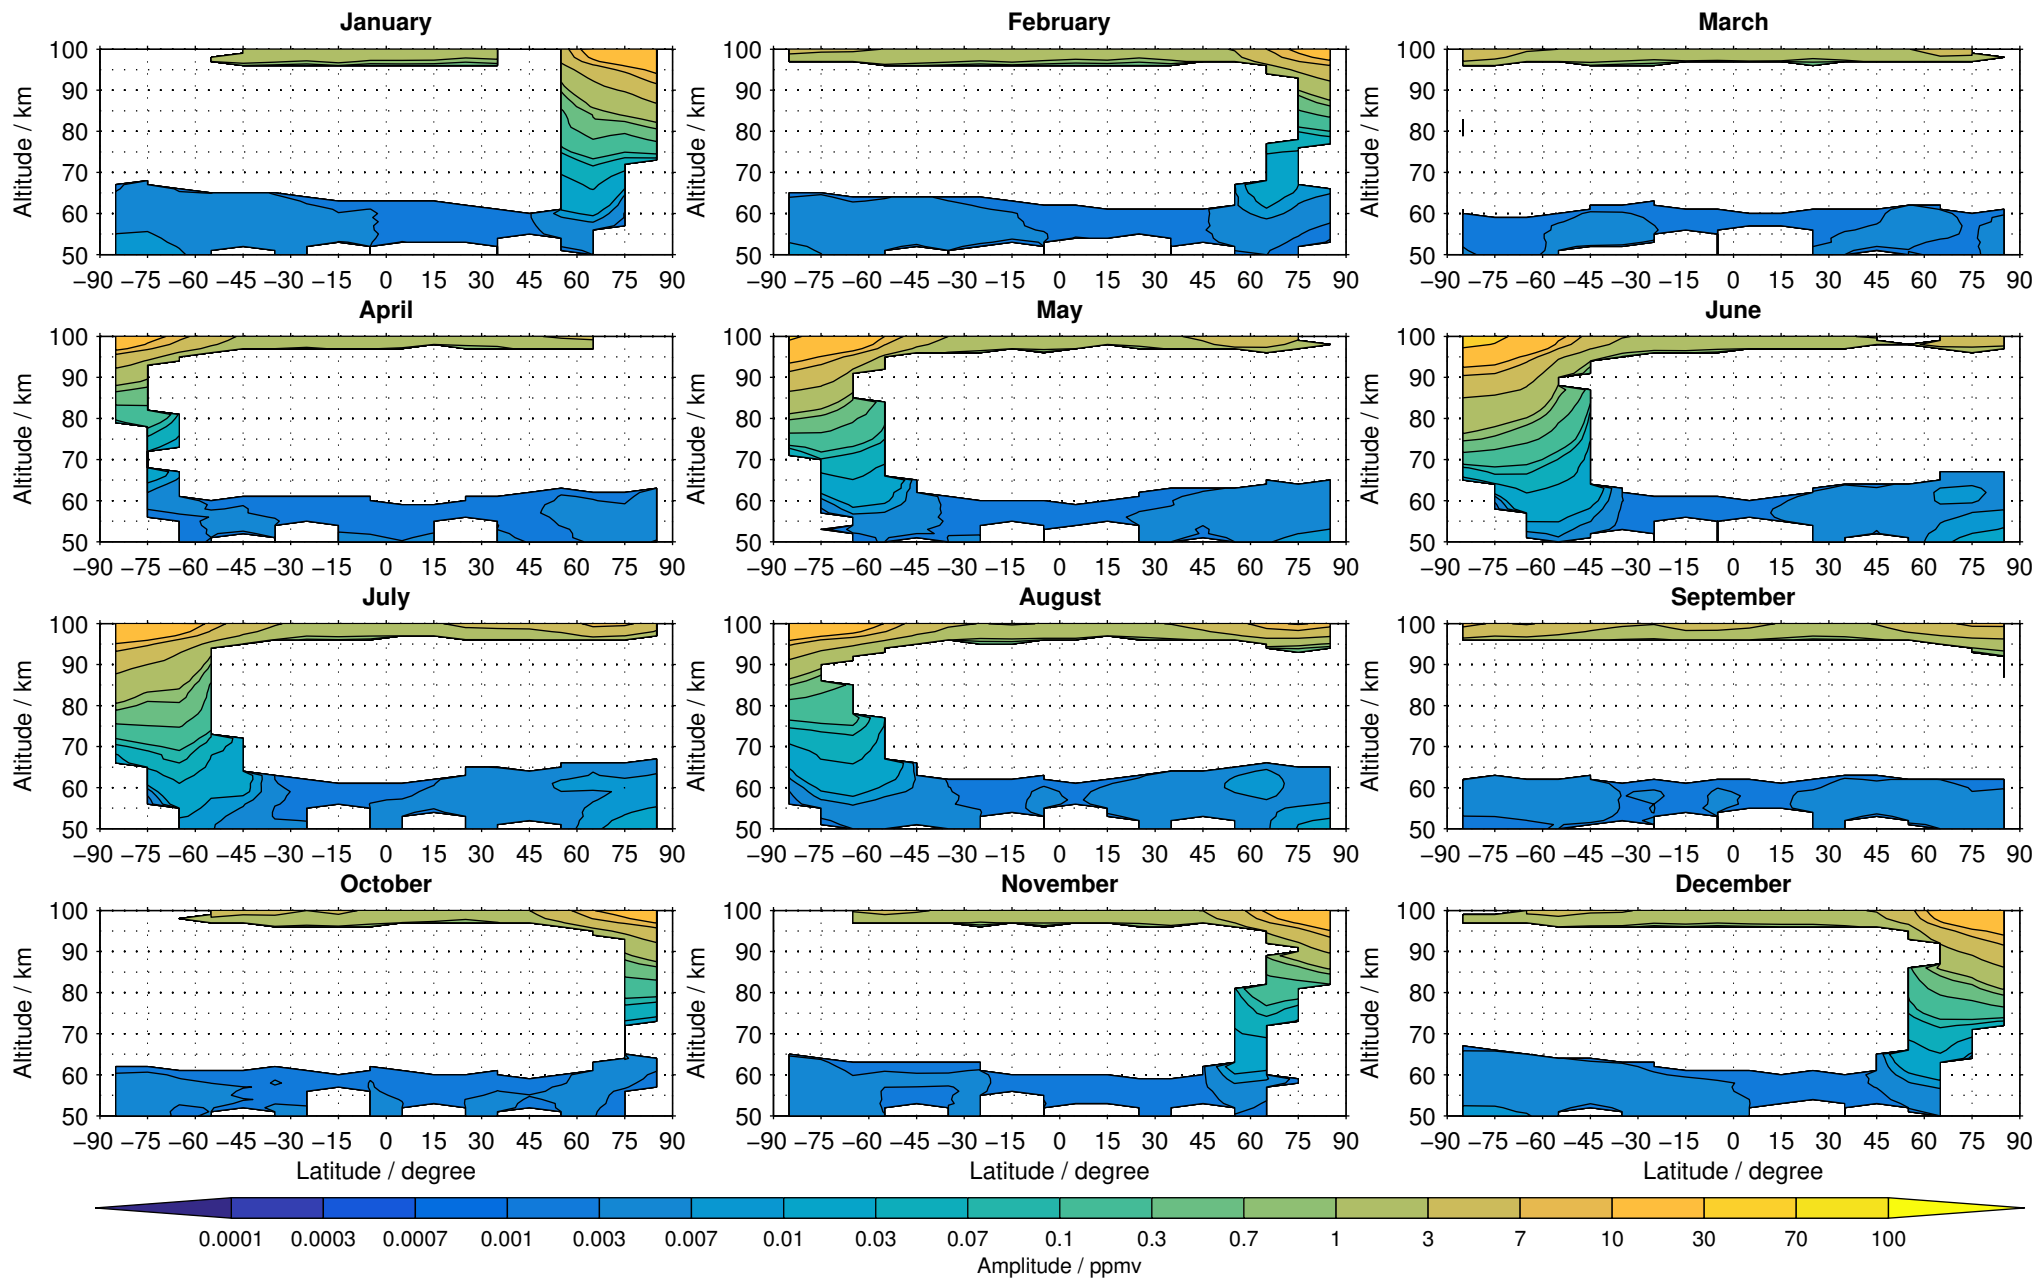

Envisat/MIPAS (IMKIAA) V5R v521 MA nitric oxide distribution for 2007

Creation Time:
11-04-2017
21:27:03 LT

Envisat/MIPAS (IMKIAA) V5R v521 MA nitric oxide distribution for 2008

Creation Time:
11-04-2017
21:27:04 LT

Envisat/MIPAS (IMKIAA) V5R v521 MA nitric oxide distribution for 2009

Creation Time:
11-04-2017
21:27:05 LT

Envisat/MIPAS (IMKIAA) V5R v521 MA nitric oxide distribution for 2010

Creation Time:
11-04-2017
21:27:07 LT

Envisat/MIPAS (IMKIAA) V5R v521 MA nitric oxide distribution for 2011

Creation Time:
11-04-2017
21:27:08 LT

Envisat/MIPAS (IMKIAA) V5R v521 MA nitric oxide distribution for 2012

Creation Time:
11-04-2017
21:27:09 LT