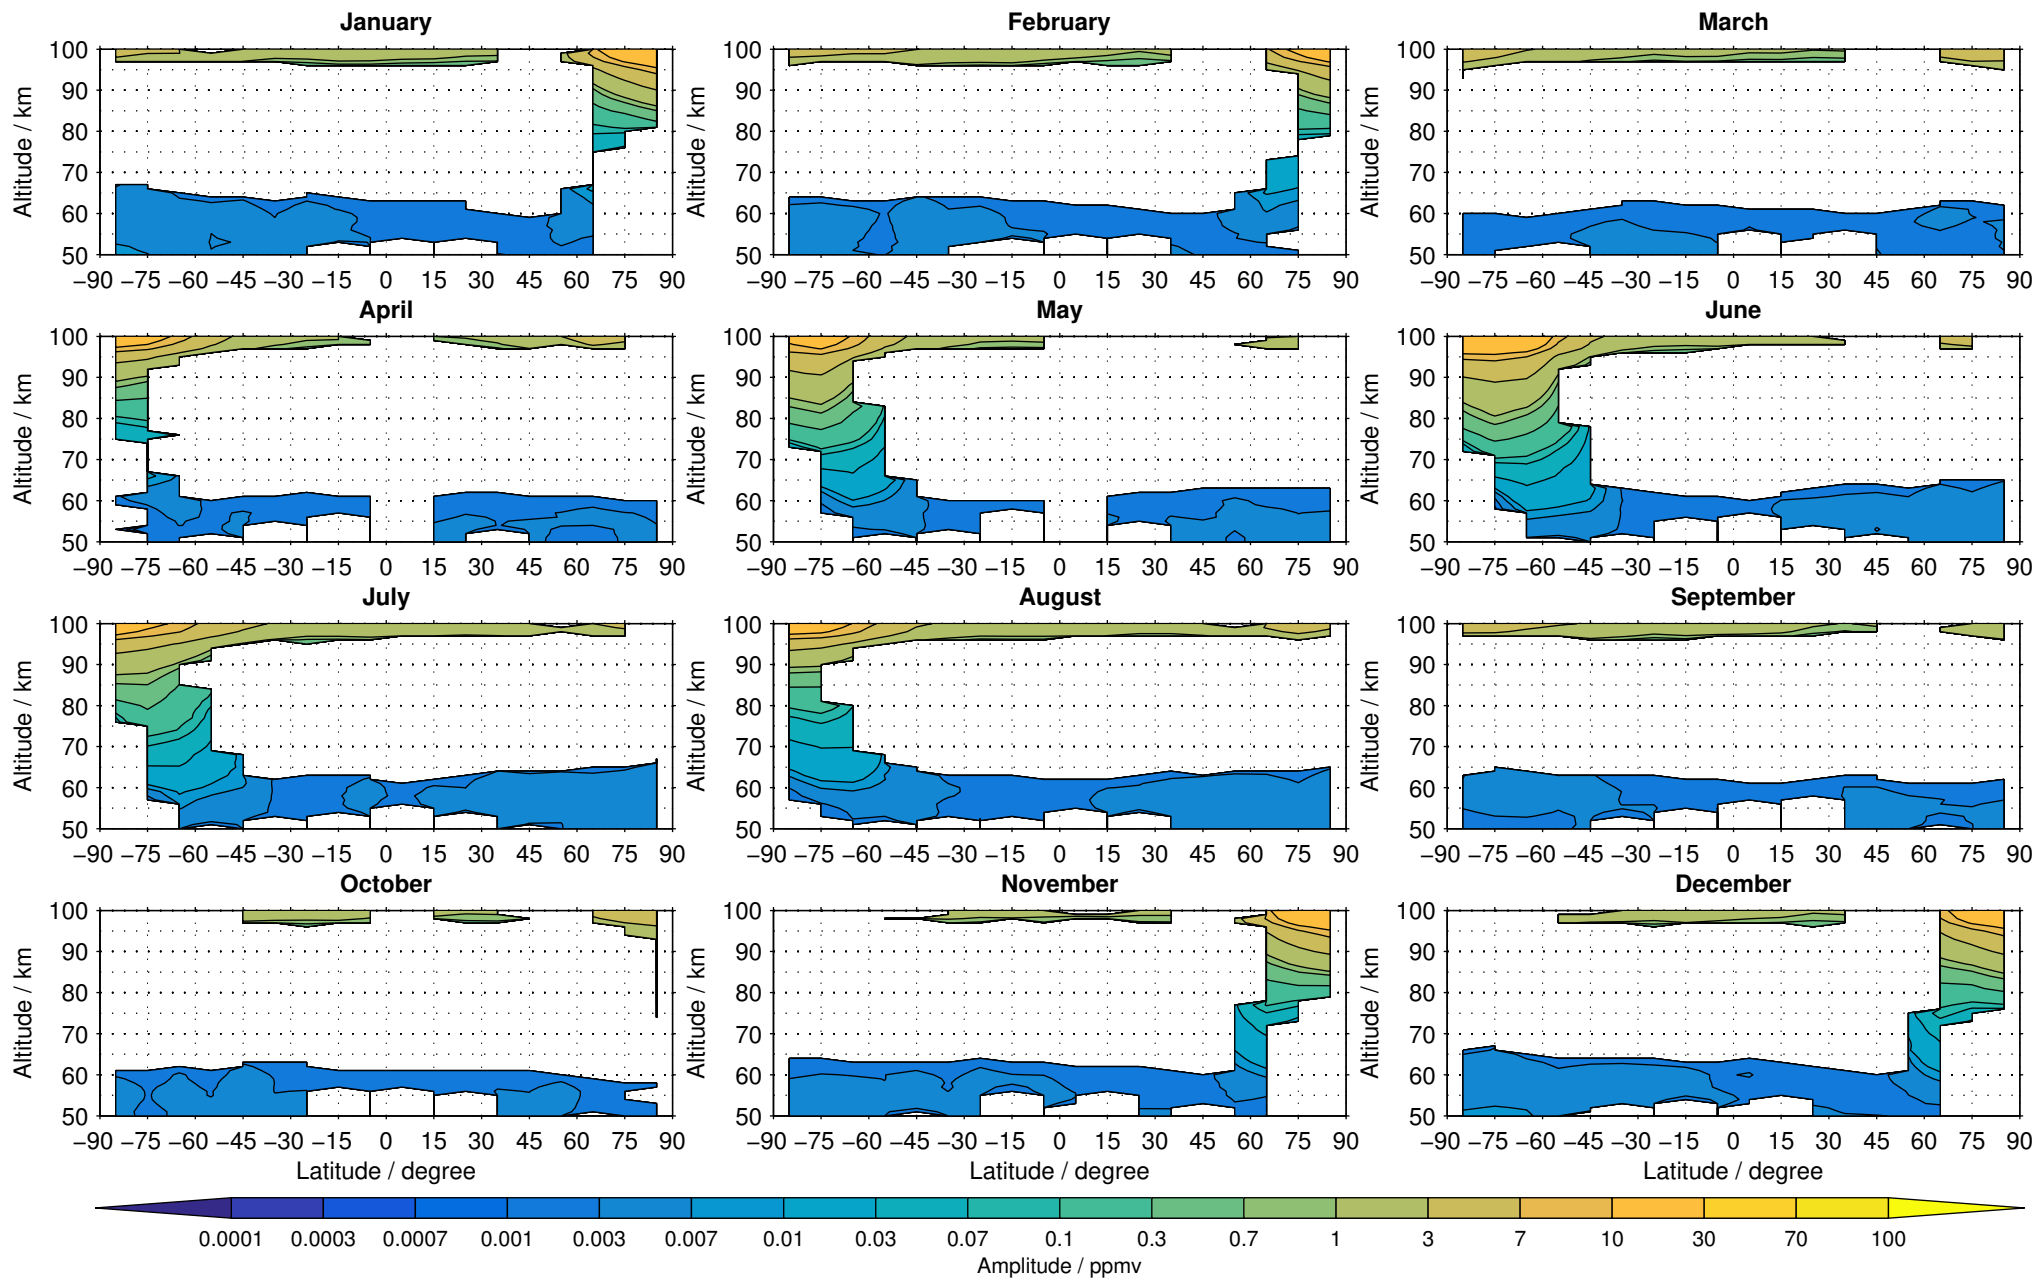

Envisat/MIPAS (IMKIAA) V5R v521 MA nitric oxide distribution for 2007

Creation Time:
11-04-2017
21:27:03 LT

Envisat/MIPAS (IMKIAA) V5R v521 MA nitric oxide distribution for 2008

Creation Time:
11-04-2017
21:27:04 LT

Envisat/MIPAS (IMKIAA) V5R v521 MA nitric oxide distribution for 2009

Creation Time:
11-04-2017
21:27:05 LT

Envisat/MIPAS (IMKIAA) V5R v521 MA nitric oxide distribution for 2010

Creation Time:
11-04-2017
21:27:07 LT

Envisat/MIPAS (IMKIAA) V5R v521 MA nitric oxide distribution for 2011

Creation Time:
11-04-2017
21:27:08 LT

Envisat/MIPAS (IMKIAA) V5R v521 MA nitric oxide distribution for 2012

Creation Time:
11-04-2017
21:27:09 LT