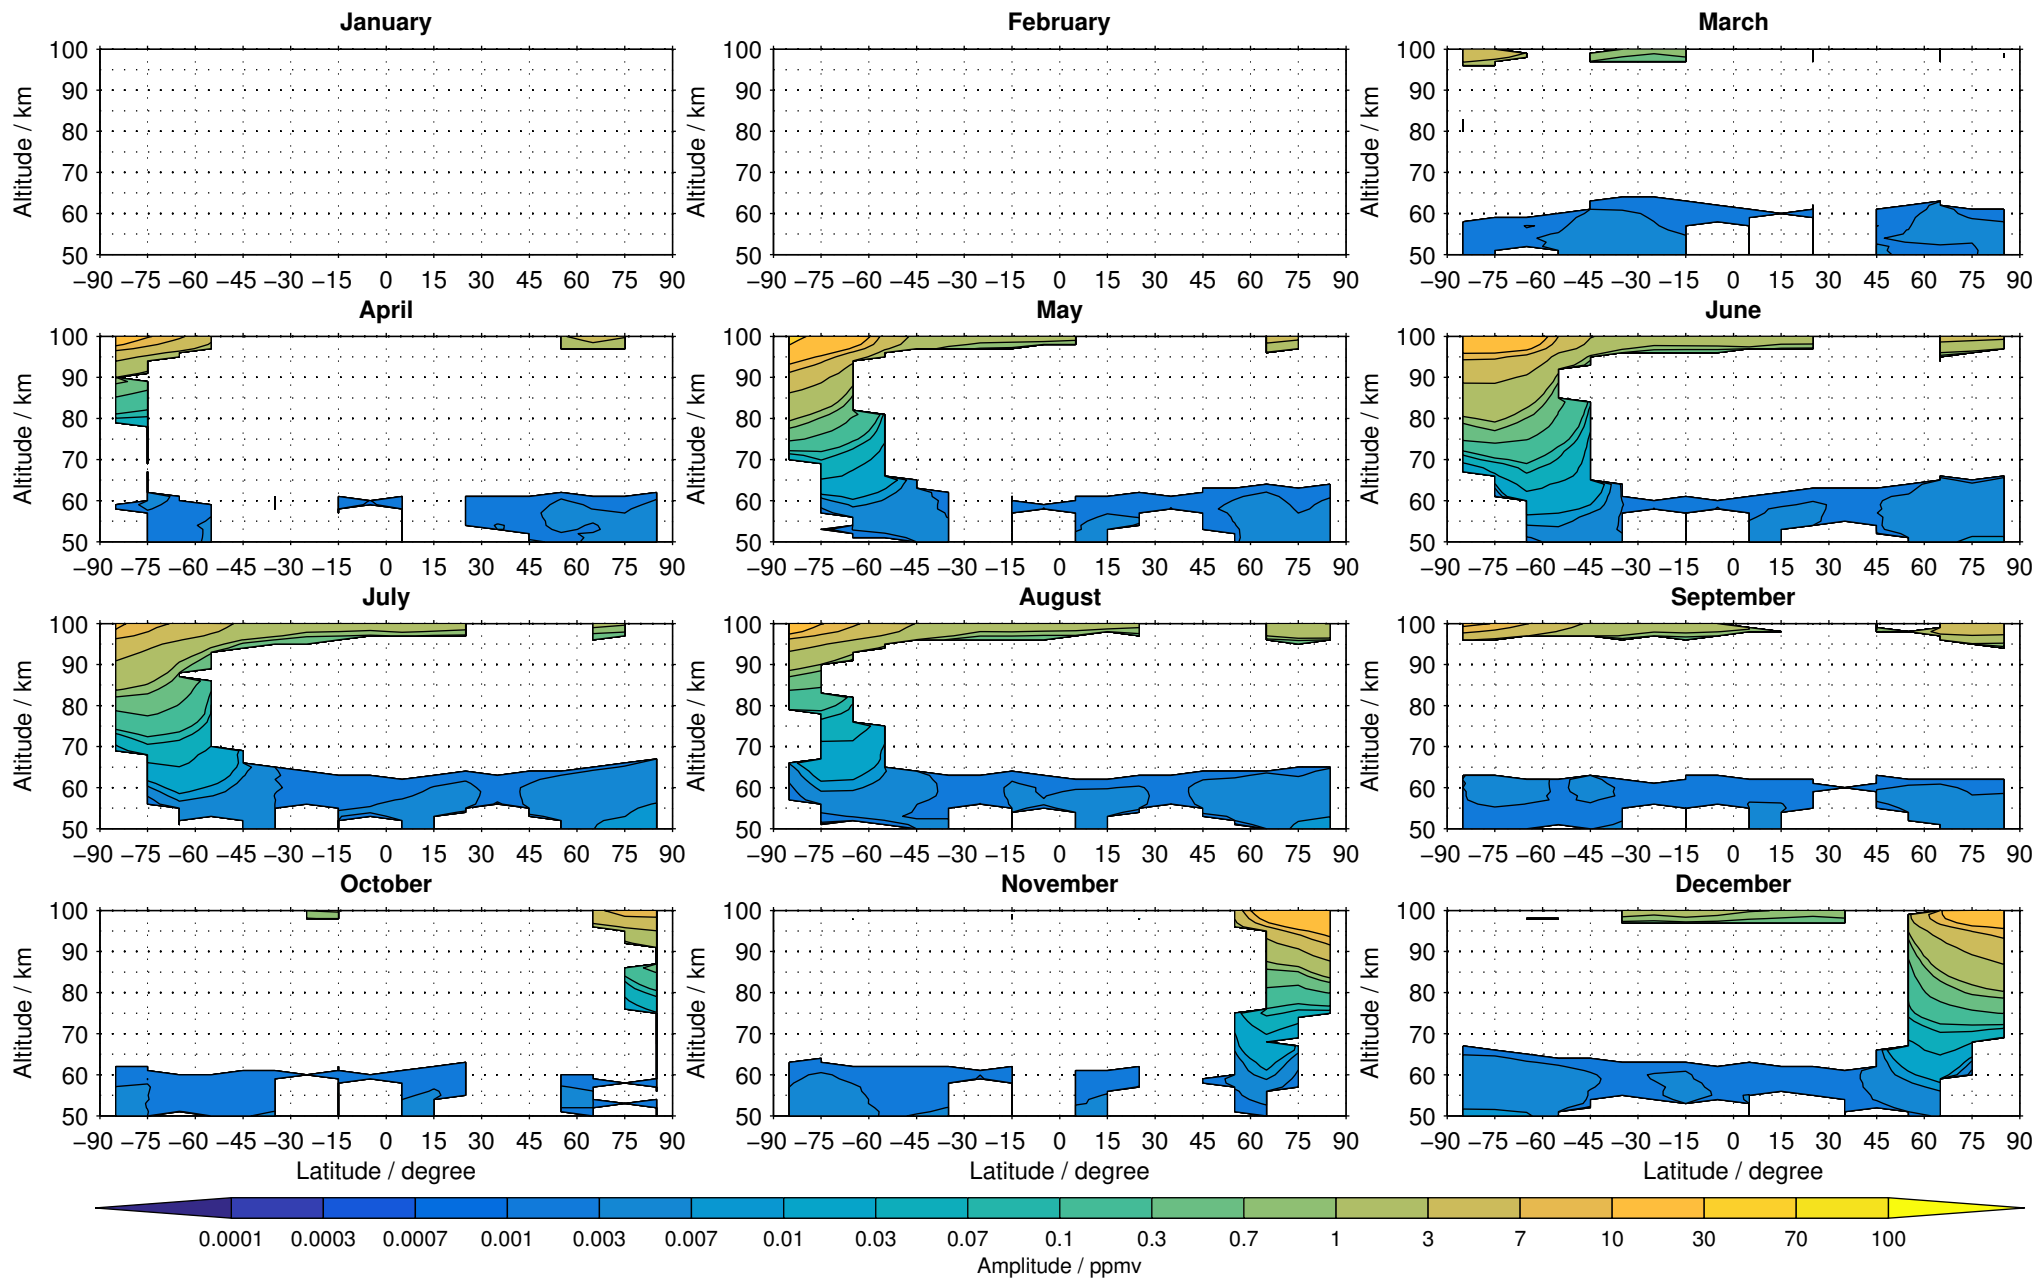

Envisat/MIPAS (IMKIAA) V5R v521 MA nitric oxide distribution for 2005

Creation Time:
11-04-2017
21:27:01 LT

Envisat/MIPAS (IMKIAA) V5R v521 MA nitric oxide distribution for 2006

Creation Time:
11-04-2017
21:27:02 LT

Envisat/MIPAS (IMKIAA) V5R v521 MA nitric oxide distribution for 2007

Creation Time:
11-04-2017
21:27:03 LT

Envisat/MIPAS (IMKIAA) V5R v521 MA nitric oxide distribution for 2008

Creation Time:
11-04-2017
21:27:04 LT

Envisat/MIPAS (IMKIAA) V5R v521 MA nitric oxide distribution for 2009

Creation Time:
11-04-2017
21:27:05 LT

Envisat/MIPAS (IMKIAA) V5R v521 MA nitric oxide distribution for 2010

Creation Time:
11-04-2017
21:27:07 LT