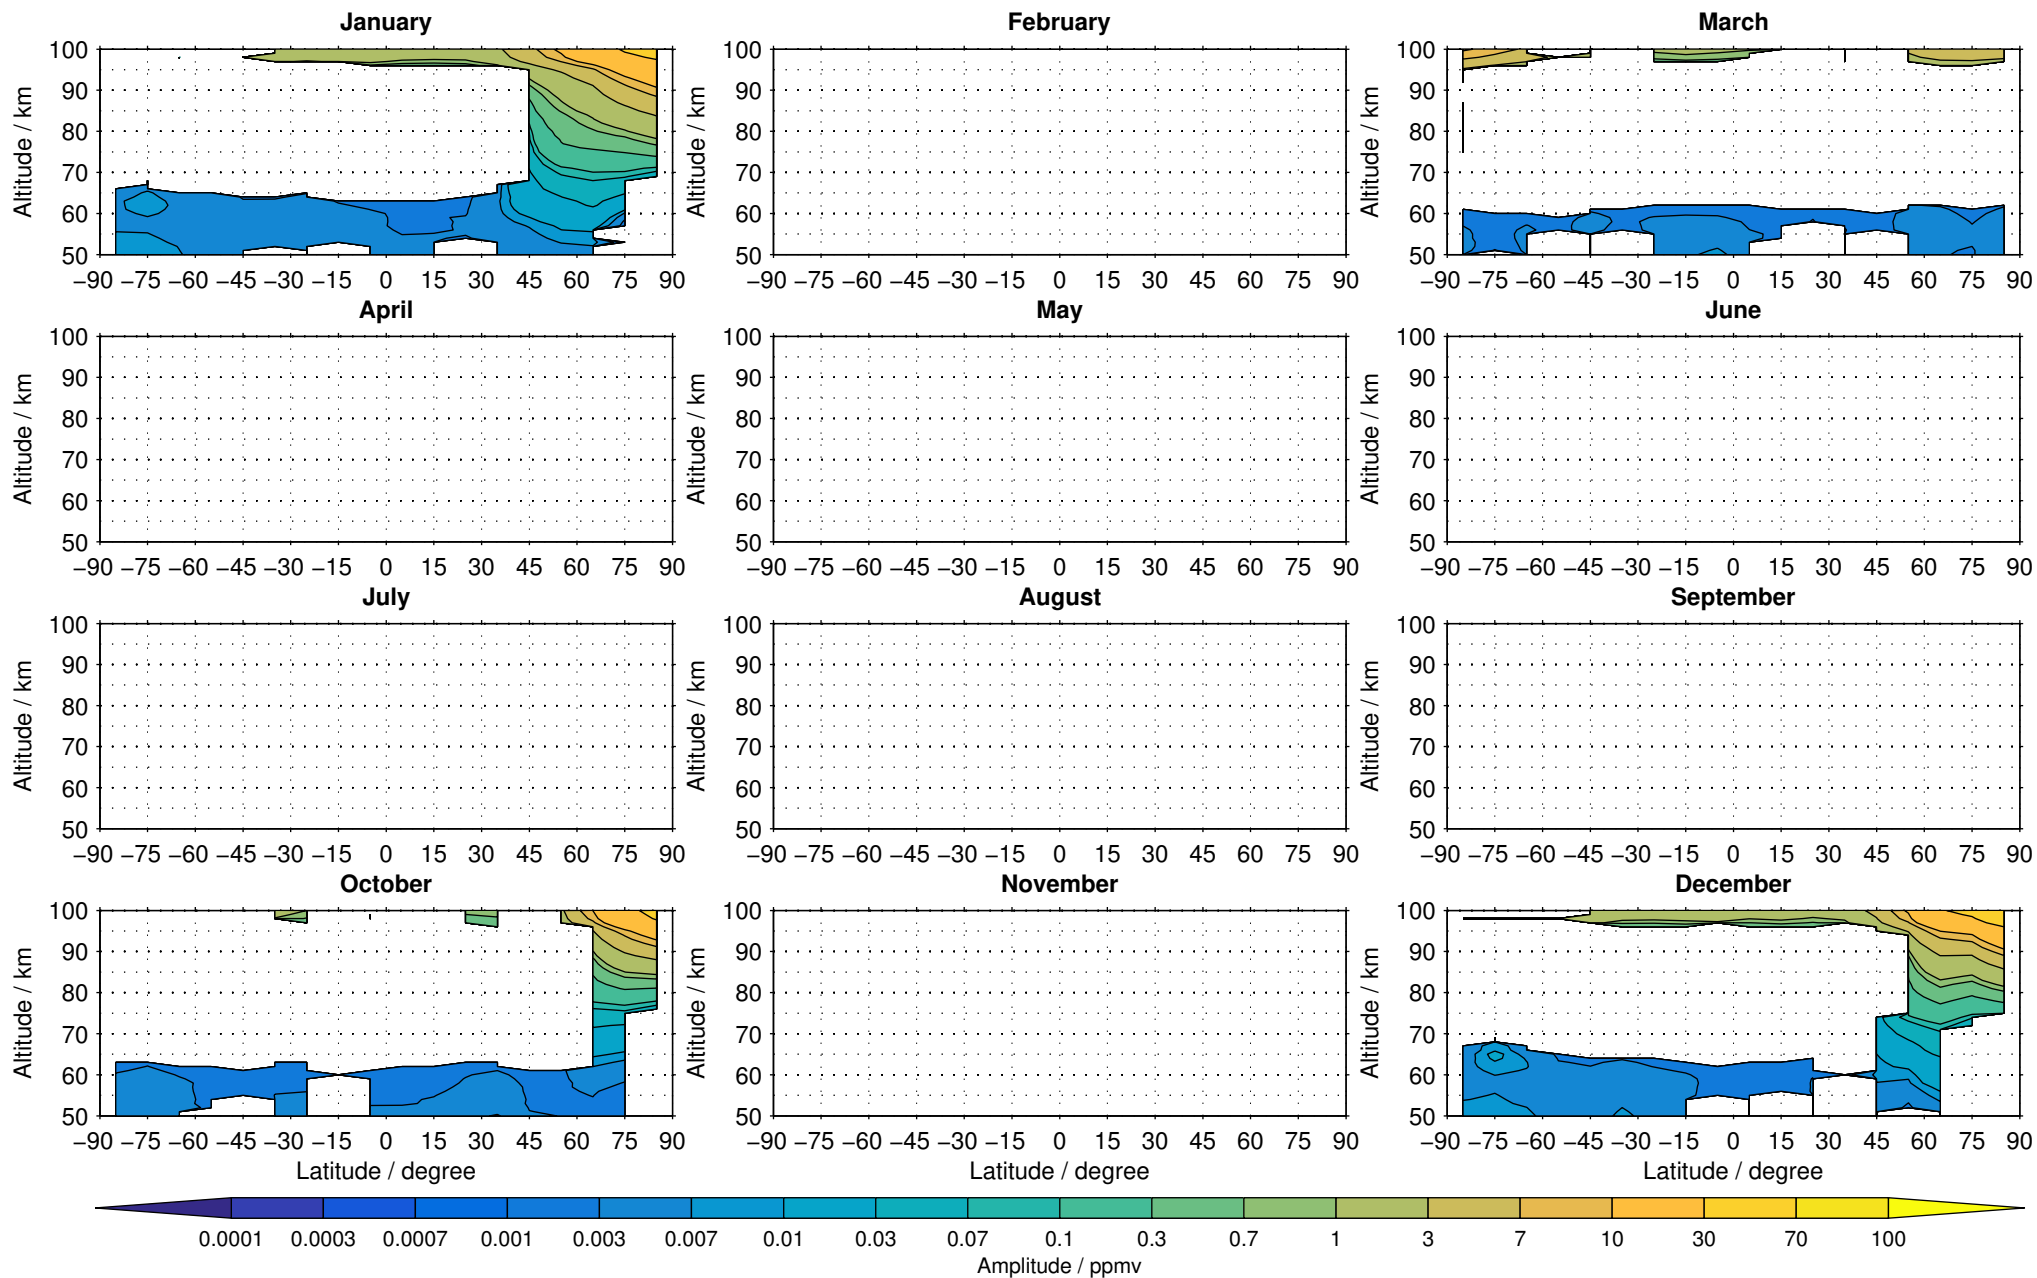

Envisat/MIPAS (IMKIAA) V5R v521 MA nitric oxide distribution for 2005

Creation Time:
11-04-2017
21:27:01 LT

Envisat/MIPAS (IMKIAA) V5R v521 MA nitric oxide distribution for 2006

Creation Time:
11-04-2017
21:27:02 LT

Envisat/MIPAS (IMKIAA) V5R v521 MA nitric oxide distribution for 2007

Creation Time:
11-04-2017
21:27:03 LT

Envisat/MIPAS (IMKIAA) V5R v521 MA nitric oxide distribution for 2008

Creation Time:
11-04-2017
21:27:04 LT

Envisat/MIPAS (IMKIAA) V5R v521 MA nitric oxide distribution for 2009

Creation Time:
11-04-2017
21:27:05 LT

Envisat/MIPAS (IMKIAA) V5R v521 MA nitric oxide distribution for 2010

Creation Time:
11-04-2017
21:27:07 LT