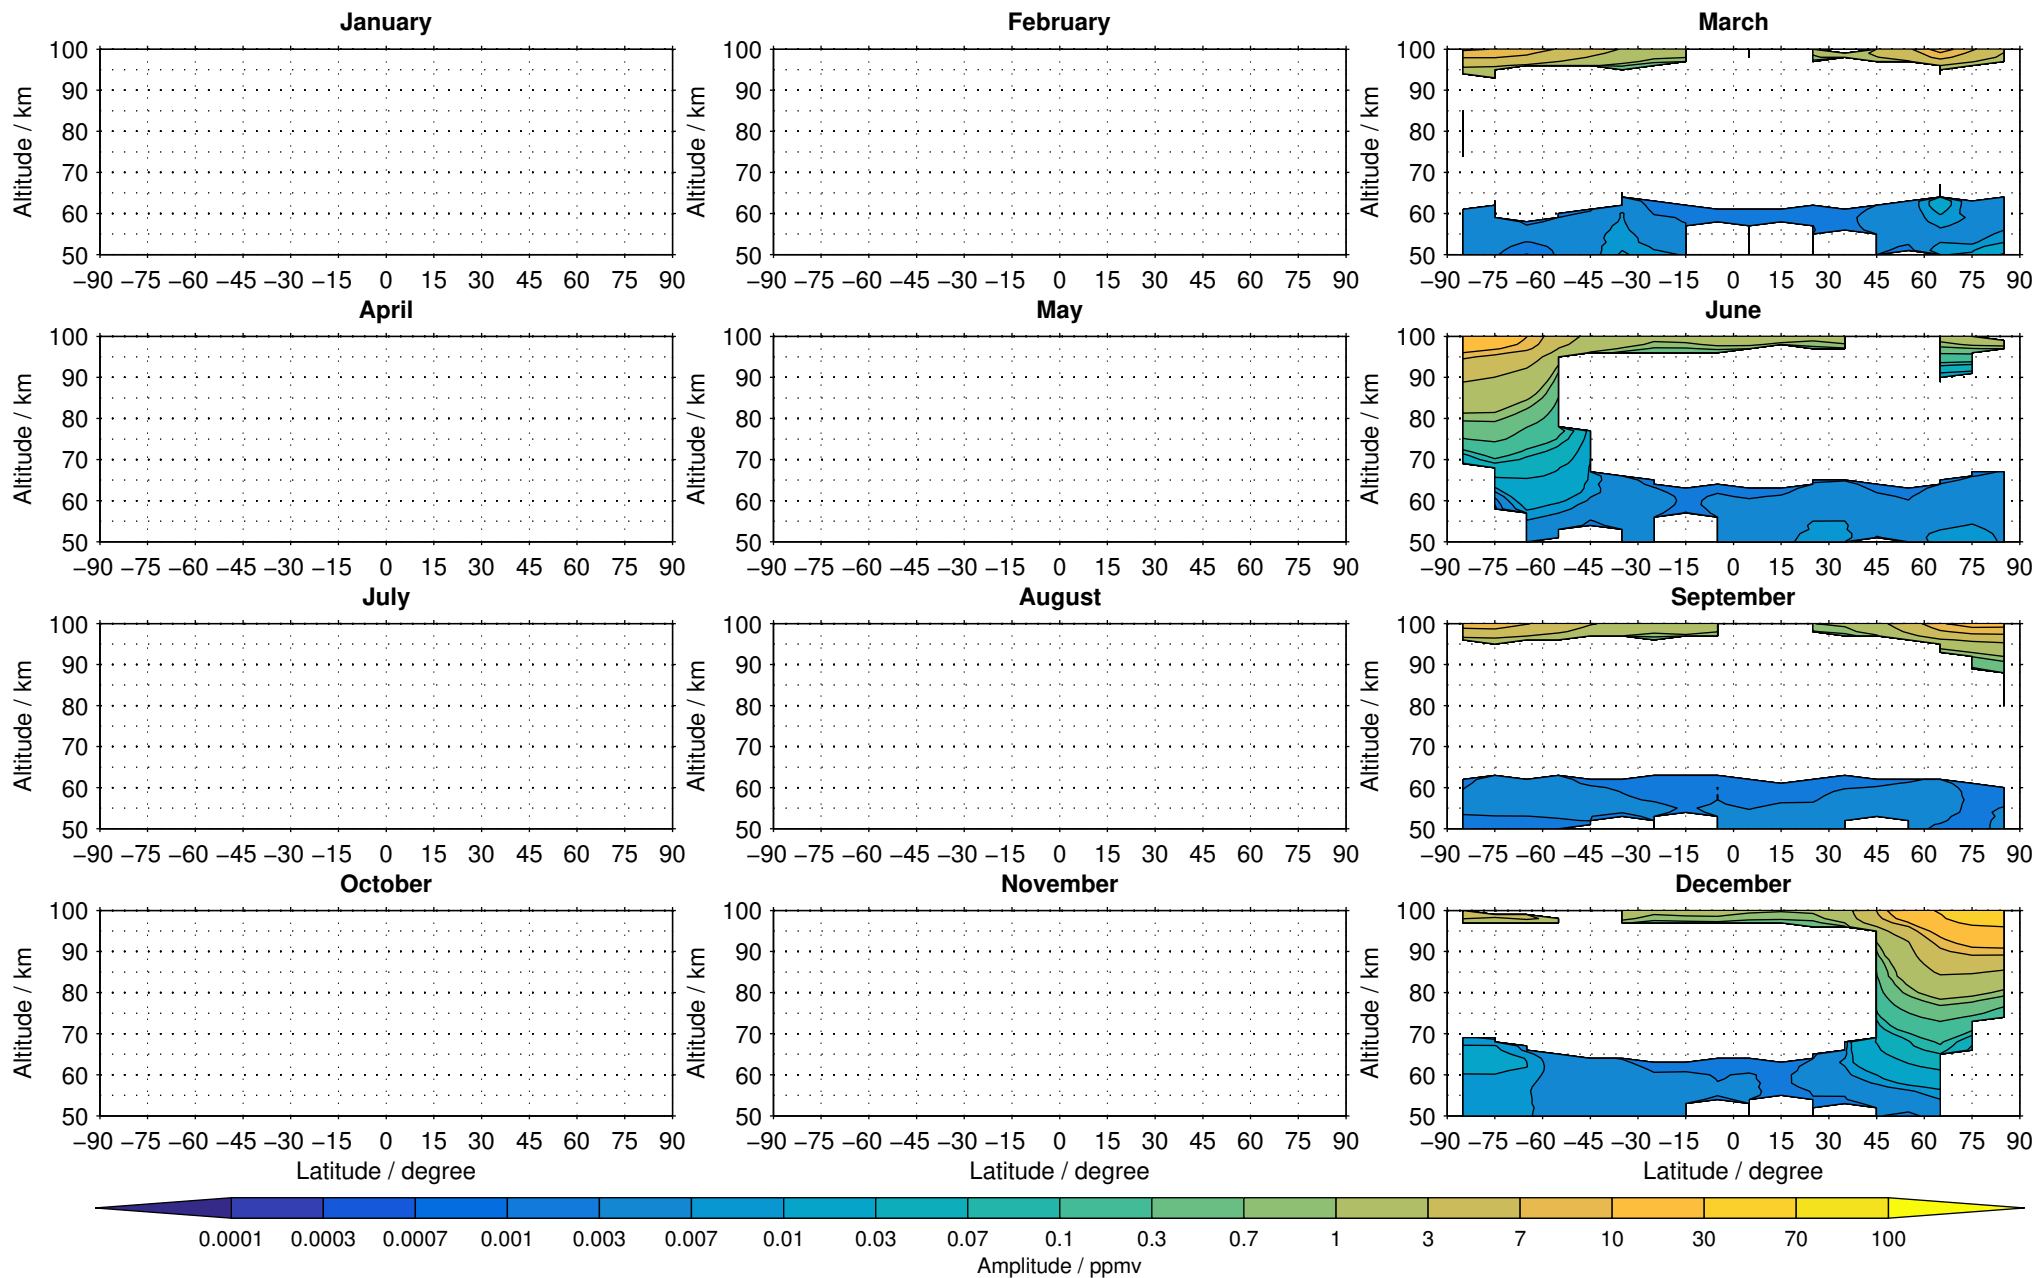

Envisat/MIPAS (IMKIAA) V5R v521 MA nitric oxide distribution for 2005

Creation Time:
11-04-2017
21:27:01 LT

Envisat/MIPAS (IMKIAA) V5R v521 MA nitric oxide distribution for 2006

Creation Time:
11-04-2017
21:27:02 LT

Envisat/MIPAS (IMKIAA) V5R v521 MA nitric oxide distribution for 2007

Creation Time:
11-04-2017
21:27:03 LT

Envisat/MIPAS (IMKIAA) V5R v521 MA nitric oxide distribution for 2008

Creation Time:
11-04-2017
21:27:04 LT

Envisat/MIPAS (IMKIAA) V5R v521 MA nitric oxide distribution for 2009

Creation Time:
11-04-2017
21:27:05 LT

Envisat/MIPAS (IMKIAA) V5R v521 MA nitric oxide distribution for 2010

Creation Time:
11-04-2017
21:27:07 LT