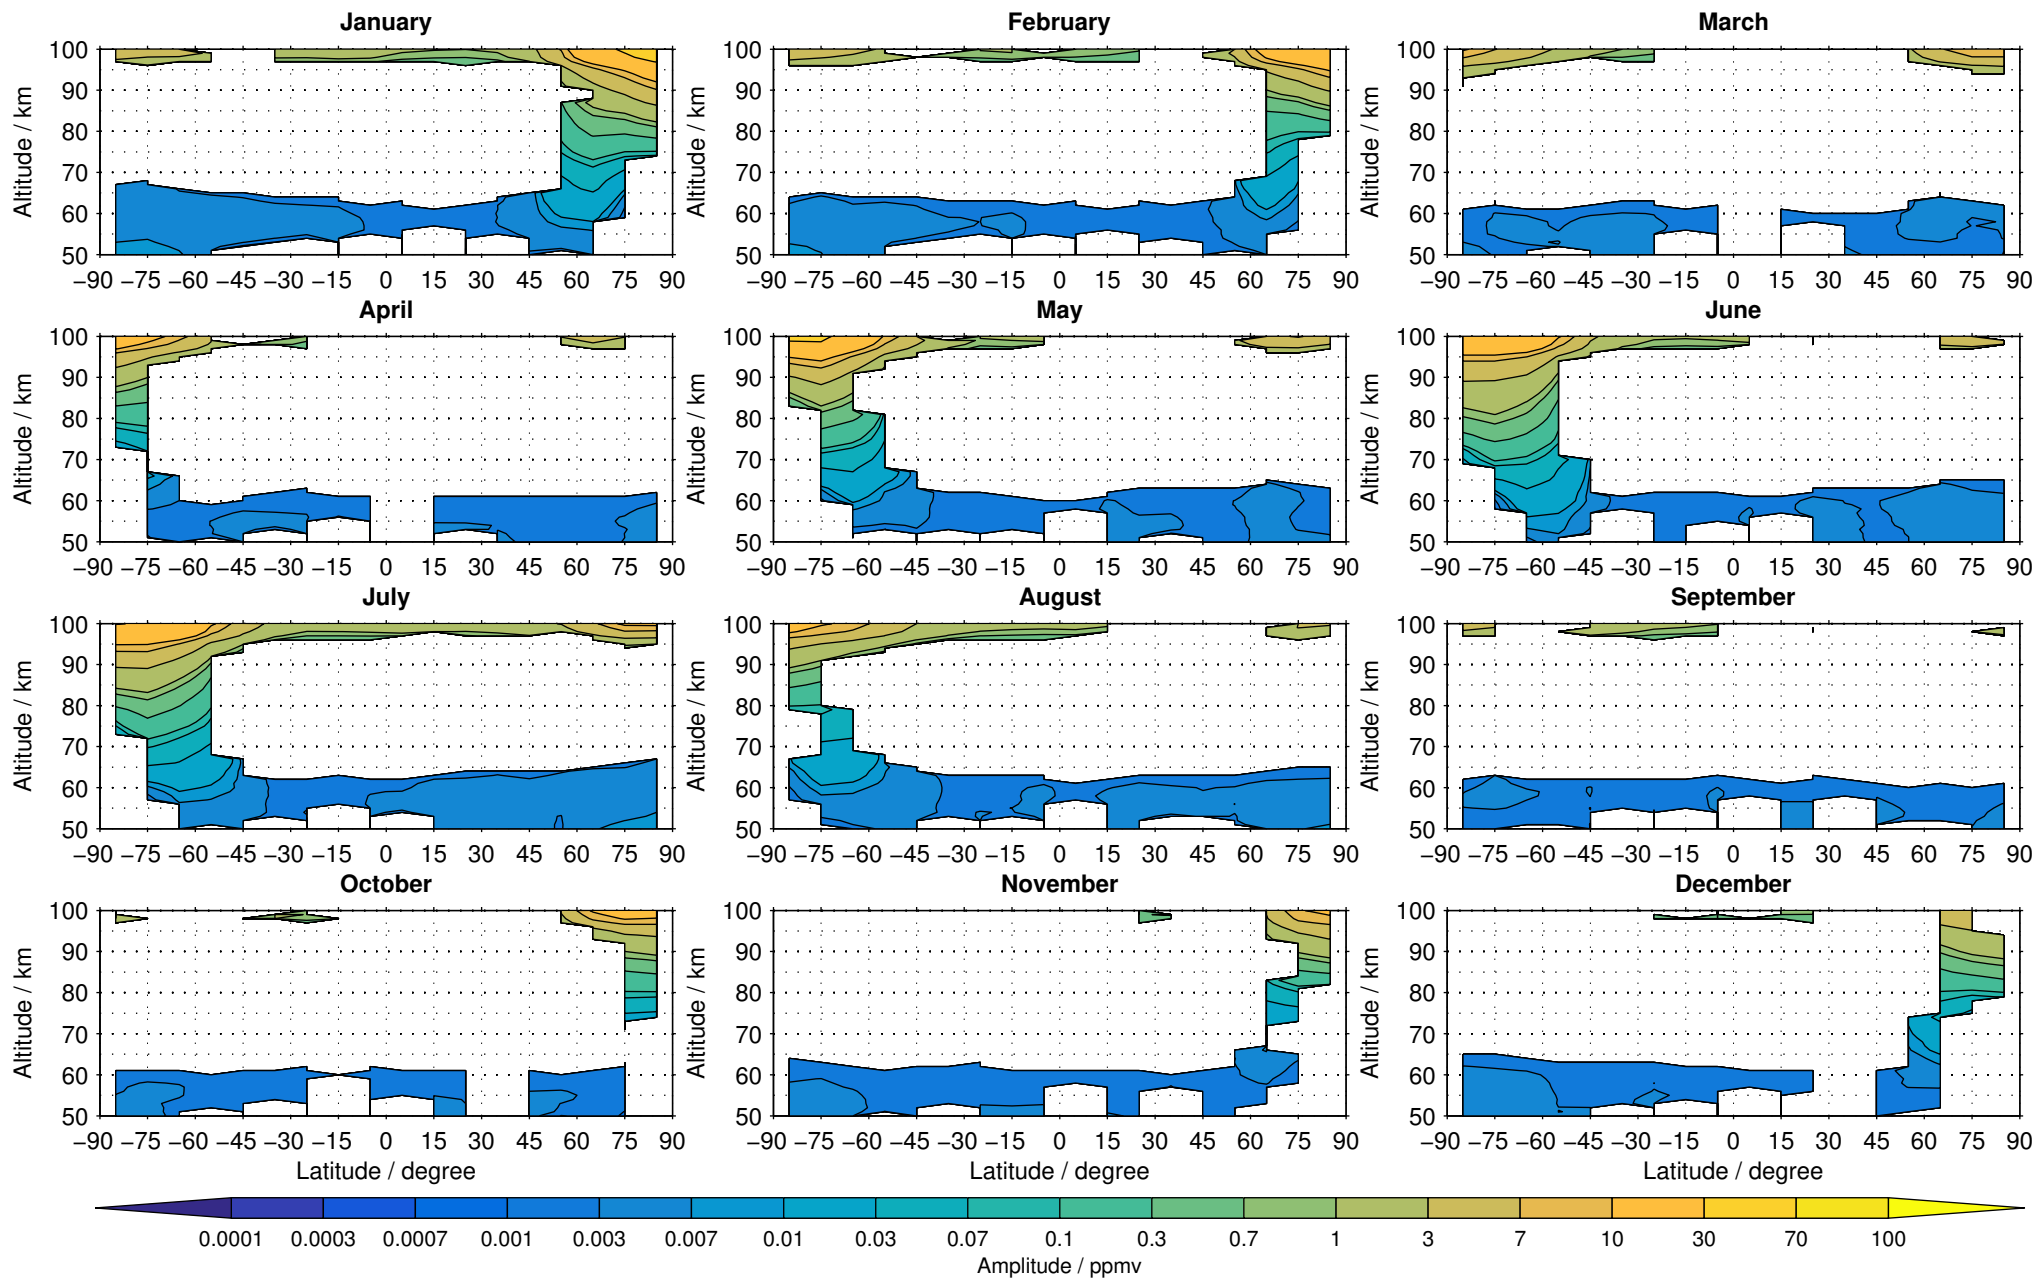

Envisat/MIPAS (IMKIAA) V5R v521 MA nitric oxide distribution for 2005

Creation Time:
11-04-2017
21:27:01 LT

Envisat/MIPAS (IMKIAA) V5R v521 MA nitric oxide distribution for 2006

Creation Time:
11-04-2017
21:27:02 LT

Envisat/MIPAS (IMKIAA) V5R v521 MA nitric oxide distribution for 2007

Creation Time:
11-04-2017
21:27:03 LT

Envisat/MIPAS (IMKIAA) V5R v521 MA nitric oxide distribution for 2008

Creation Time:
11-04-2017
21:27:04 LT

Envisat/MIPAS (IMKIAA) V5R v521 MA nitric oxide distribution for 2009

Creation Time:
11-04-2017
21:27:05 LT

Envisat/MIPAS (IMKIAA) V5R v521 MA nitric oxide distribution for 2010

Creation Time:
11-04-2017
21:27:07 LT