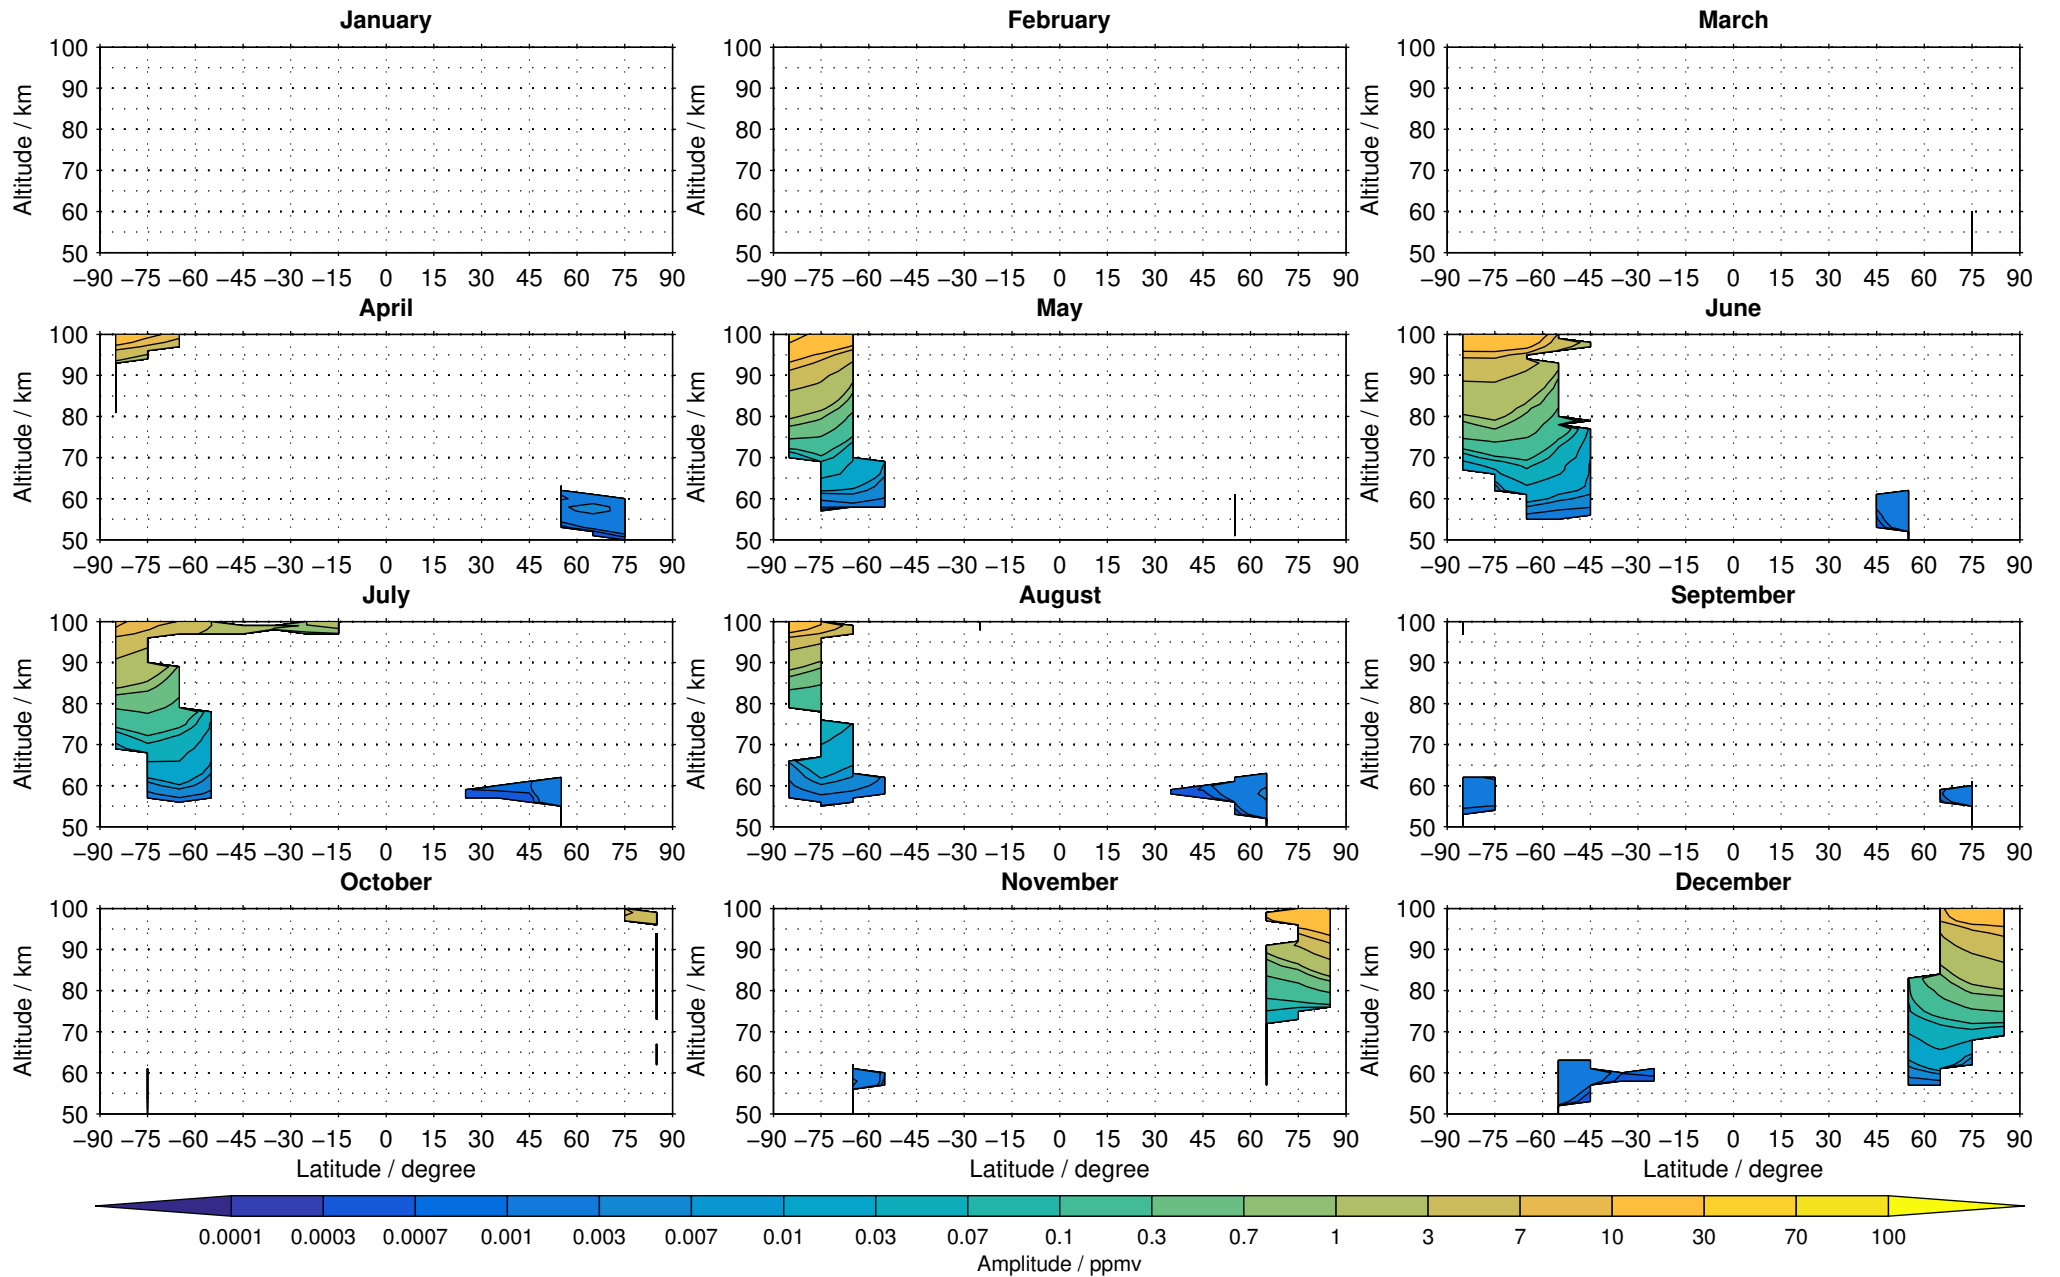

# Envisat/MIPAS (IMKIAA) V5R v521 MA nighttime nitric oxide distribution for 2005

Creation Time:  
11-04-2017  
21:27:39 LT

# Envisat/MIPAS (IMKIAA) V5R v521 MA nighttime nitric oxide distribution for 2006

Creation Time:  
11-04-2017  
21:27:40 LT

# Envisat/MIPAS (IMKIAA) V5R v521 MA nighttime nitric oxide distribution for 2007

Creation Time:  
11-04-2017  
21:27:41 LT