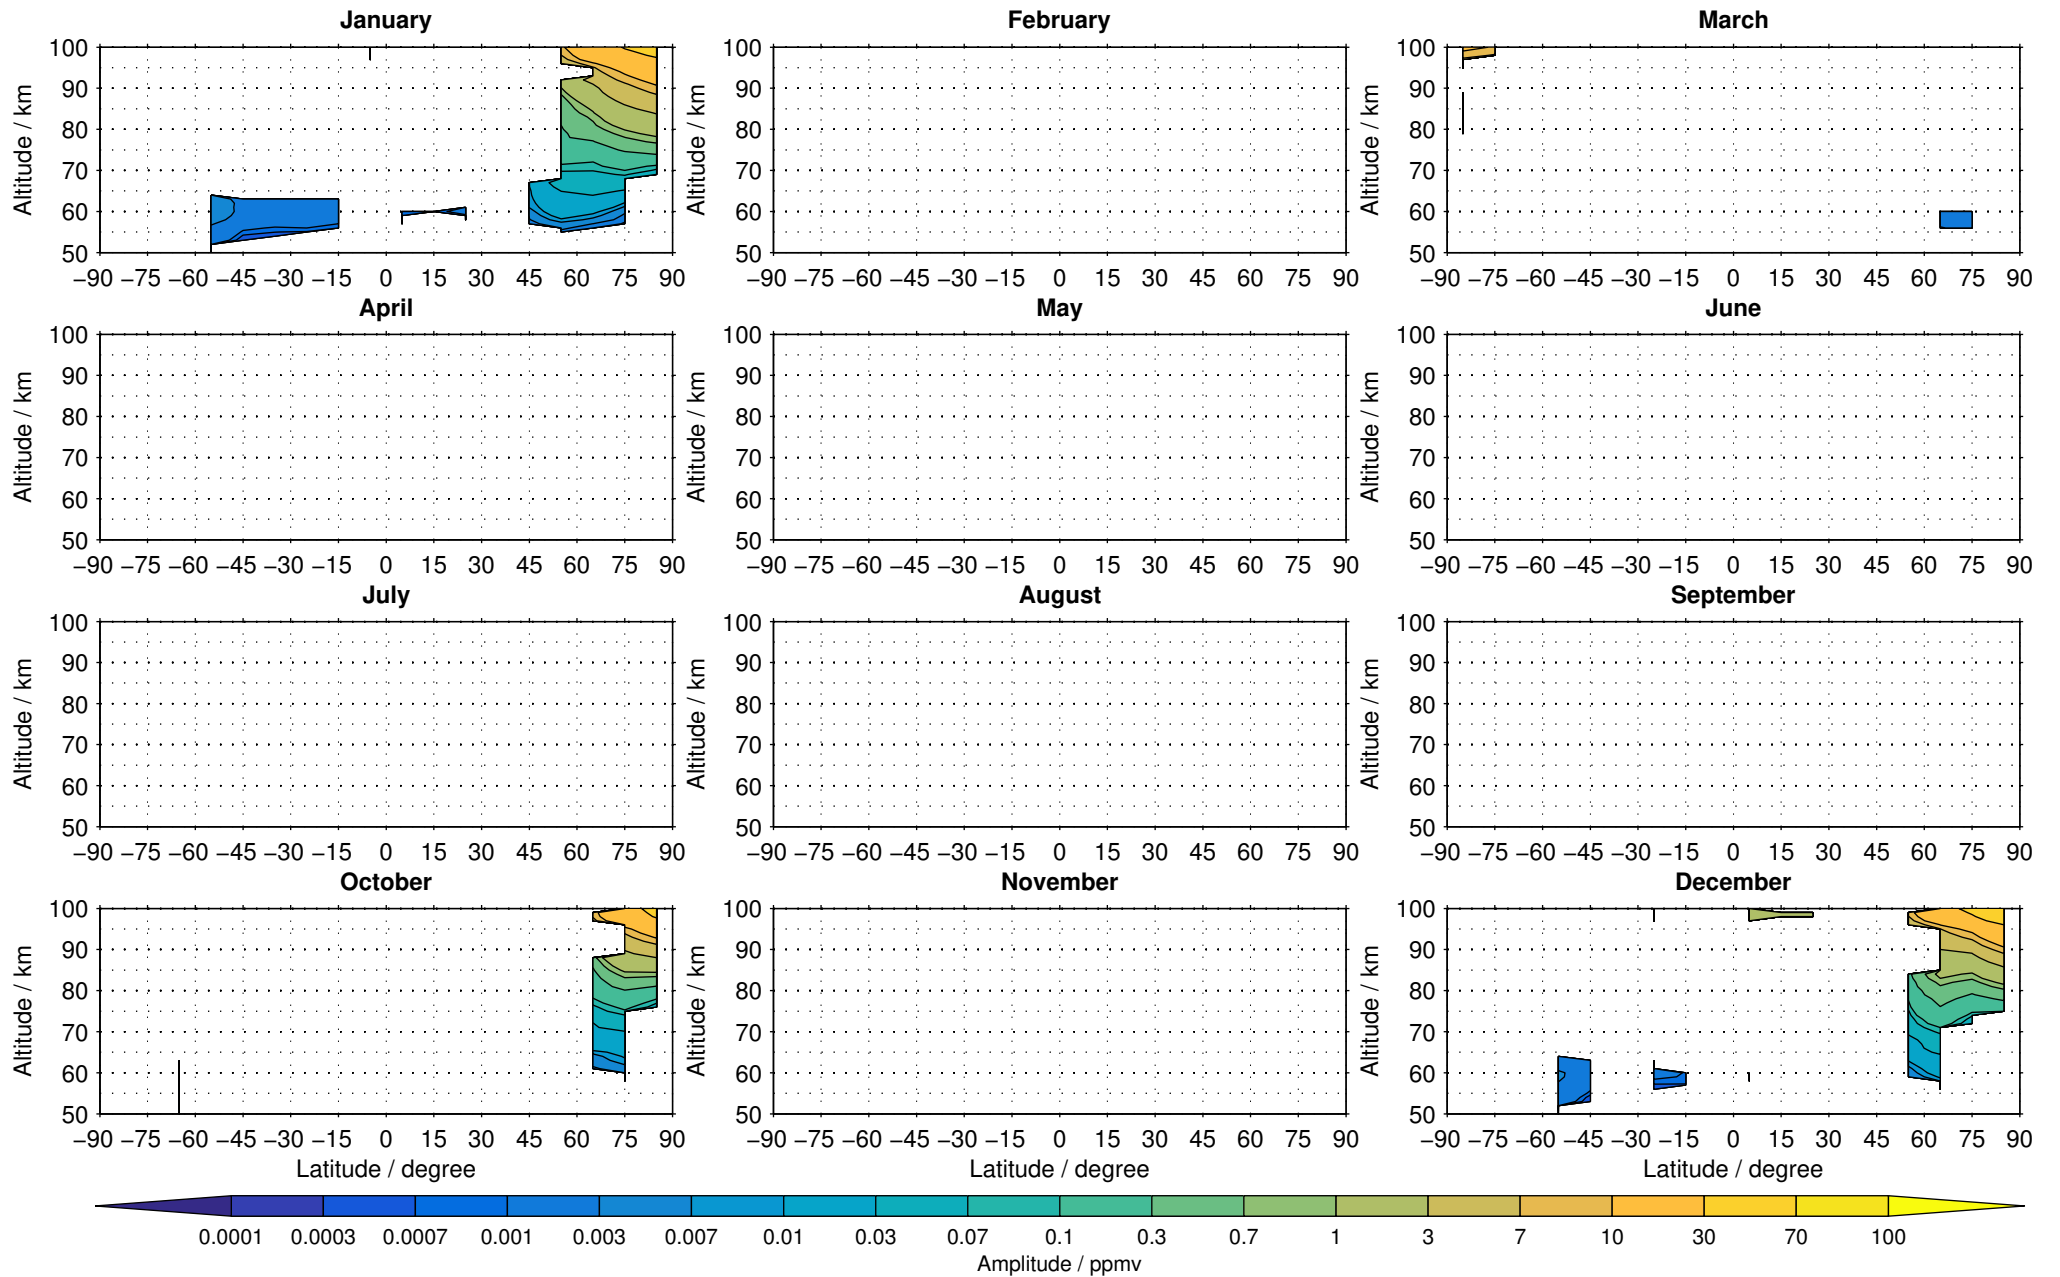

# Envisat/MIPAS (IMKIAA) V5R v521 MA nighttime nitric oxide distribution for 2005

Creation Time:  
11-04-2017  
21:27:39 LT

# Envisat/MIPAS (IMKIAA) V5R v521 MA nighttime nitric oxide distribution for 2006

Creation Time:  
11-04-2017  
21:27:40 LT

# Envisat/MIPAS (IMKIAA) V5R v521 MA nighttime nitric oxide distribution for 2007

Creation Time:  
11-04-2017  
21:27:41 LT