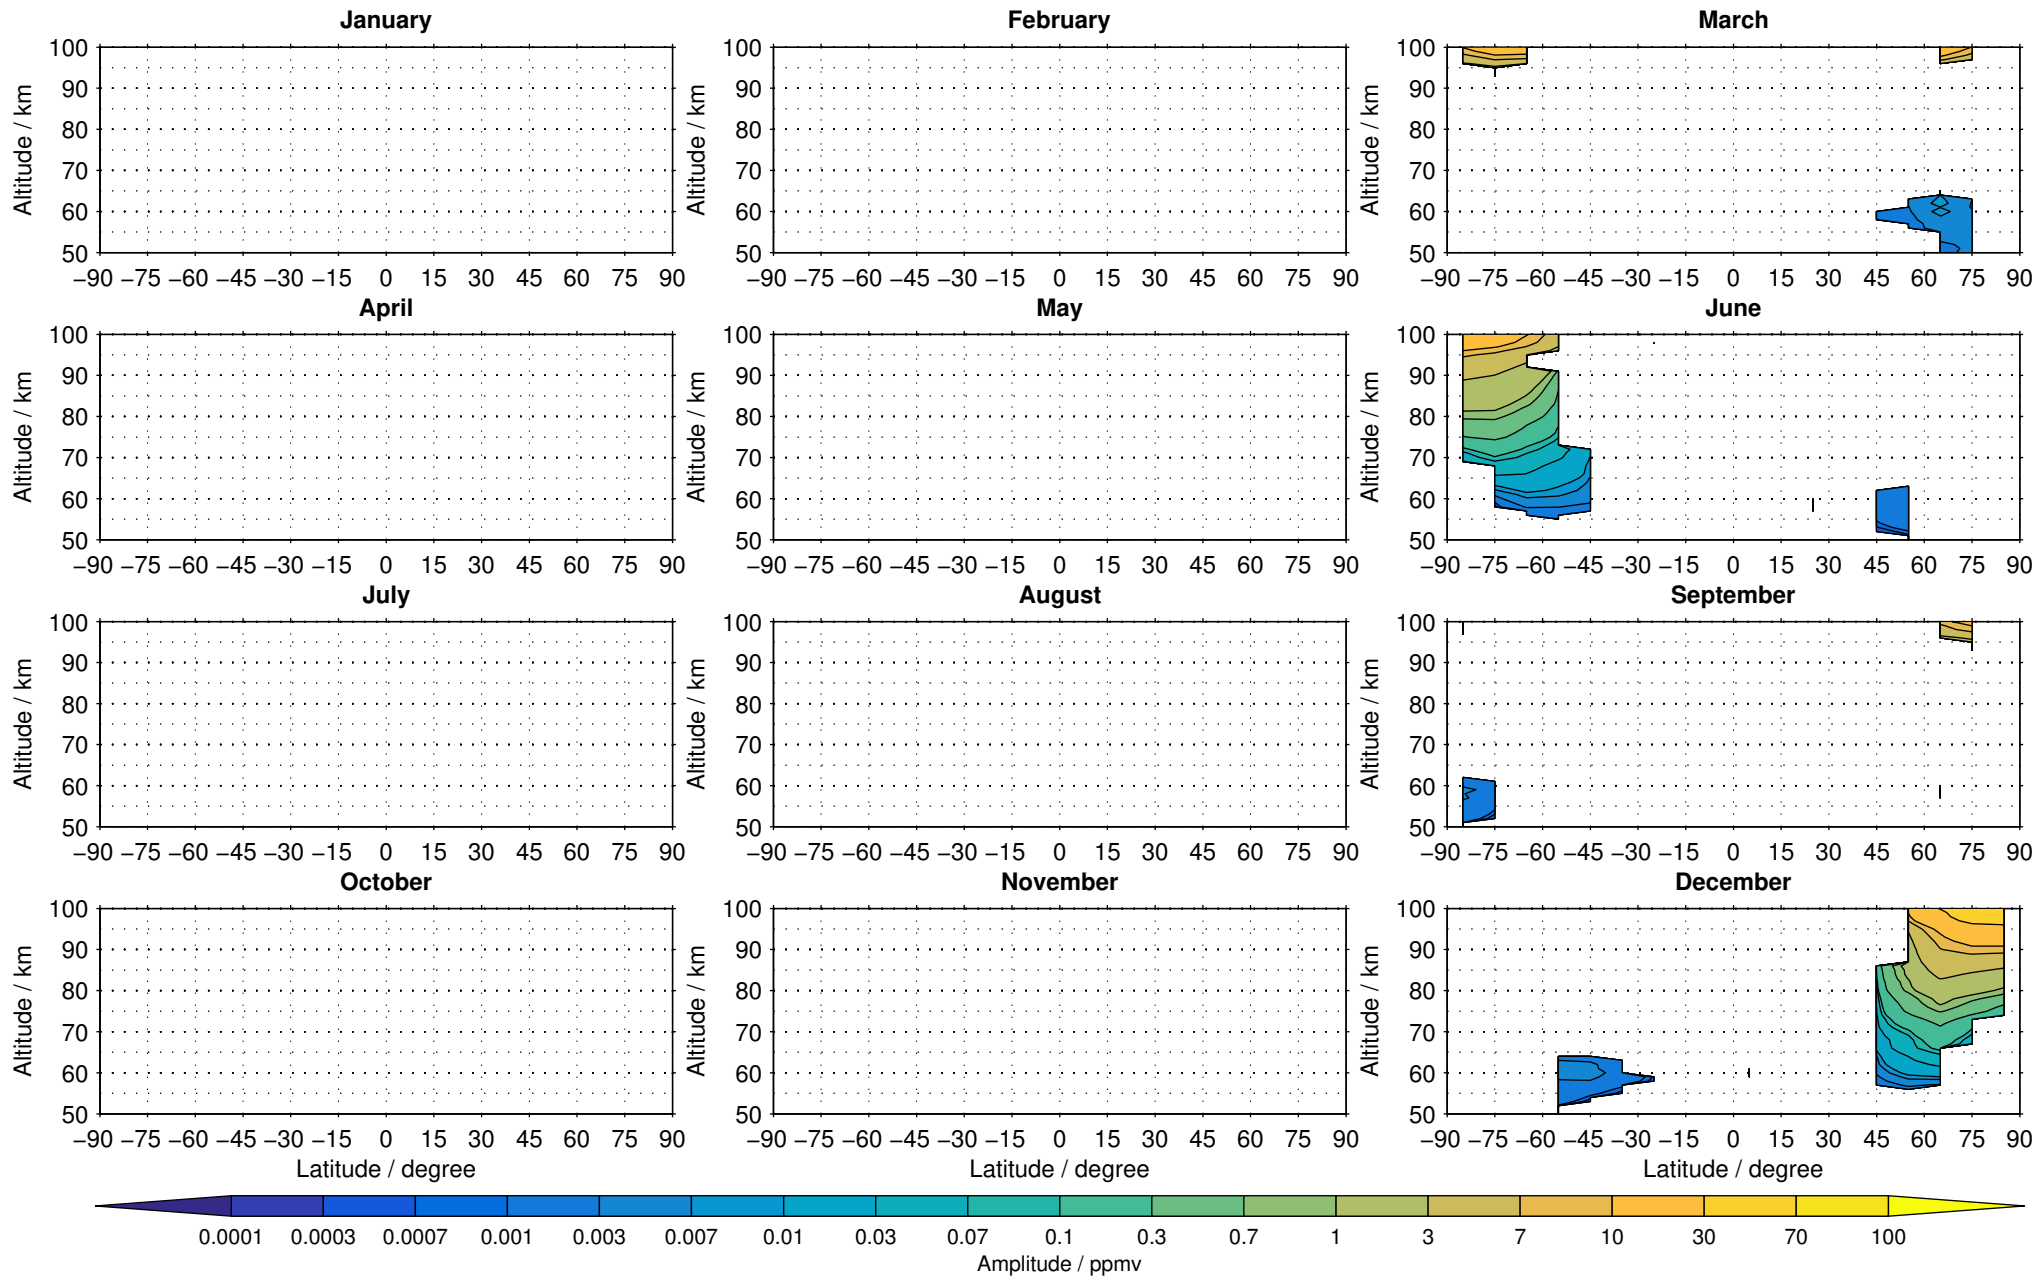

# Envisat/MIPAS (IMKIAA) V5R v521 MA nighttime nitric oxide distribution for 2005

Creation Time:  
11-04-2017  
21:27:39 LT

# Envisat/MIPAS (IMKIAA) V5R v521 MA nighttime nitric oxide distribution for 2006

Creation Time:  
11-04-2017  
21:27:40 LT

# Envisat/MIPAS (IMKIAA) V5R v521 MA nighttime nitric oxide distribution for 2007

Creation Time:  
11-04-2017  
21:27:41 LT