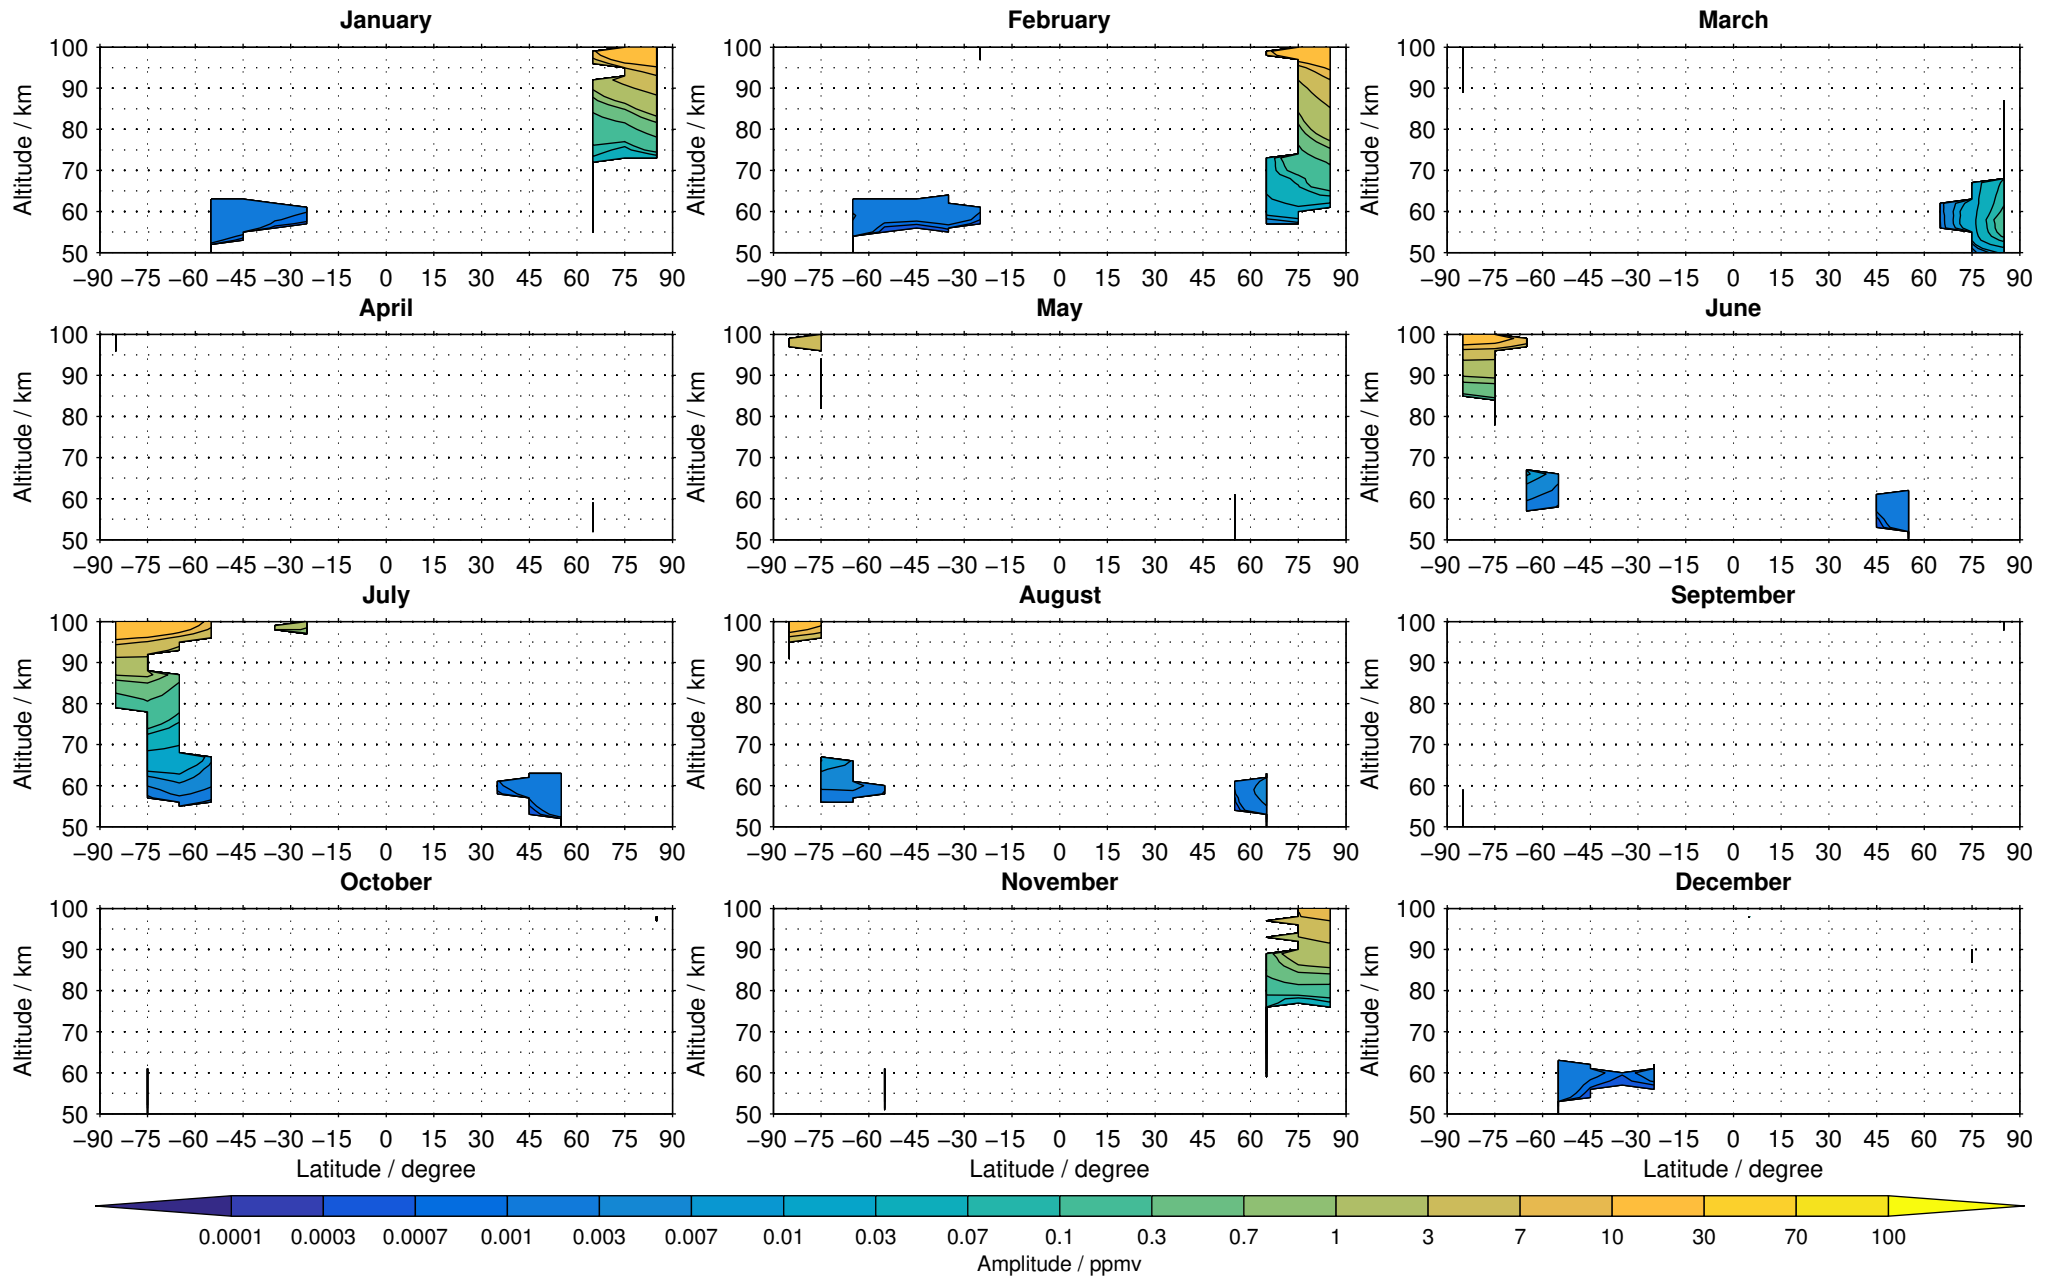

# Envisat/MIPAS (IMKIAA) V5R v521 MA nighttime nitric oxide distribution for 2006

Creation Time:  
11-04-2017  
21:27:40 LT

# Envisat/MIPAS (IMKIAA) V5R v521 MA nighttime nitric oxide distribution for 2007

Creation Time:  
11-04-2017  
21:27:41 LT

# Envisat/MIPAS (IMKIAA) V5R v521 MA nighttime nitric oxide distribution for 2008

Creation Time:  
11-04-2017  
21:27:42 LT

# Envisat/MIPAS (IMKIAA) V5R v521 MA nighttime nitric oxide distribution for 2009

Creation Time:  
11-04-2017  
21:27:43 LT