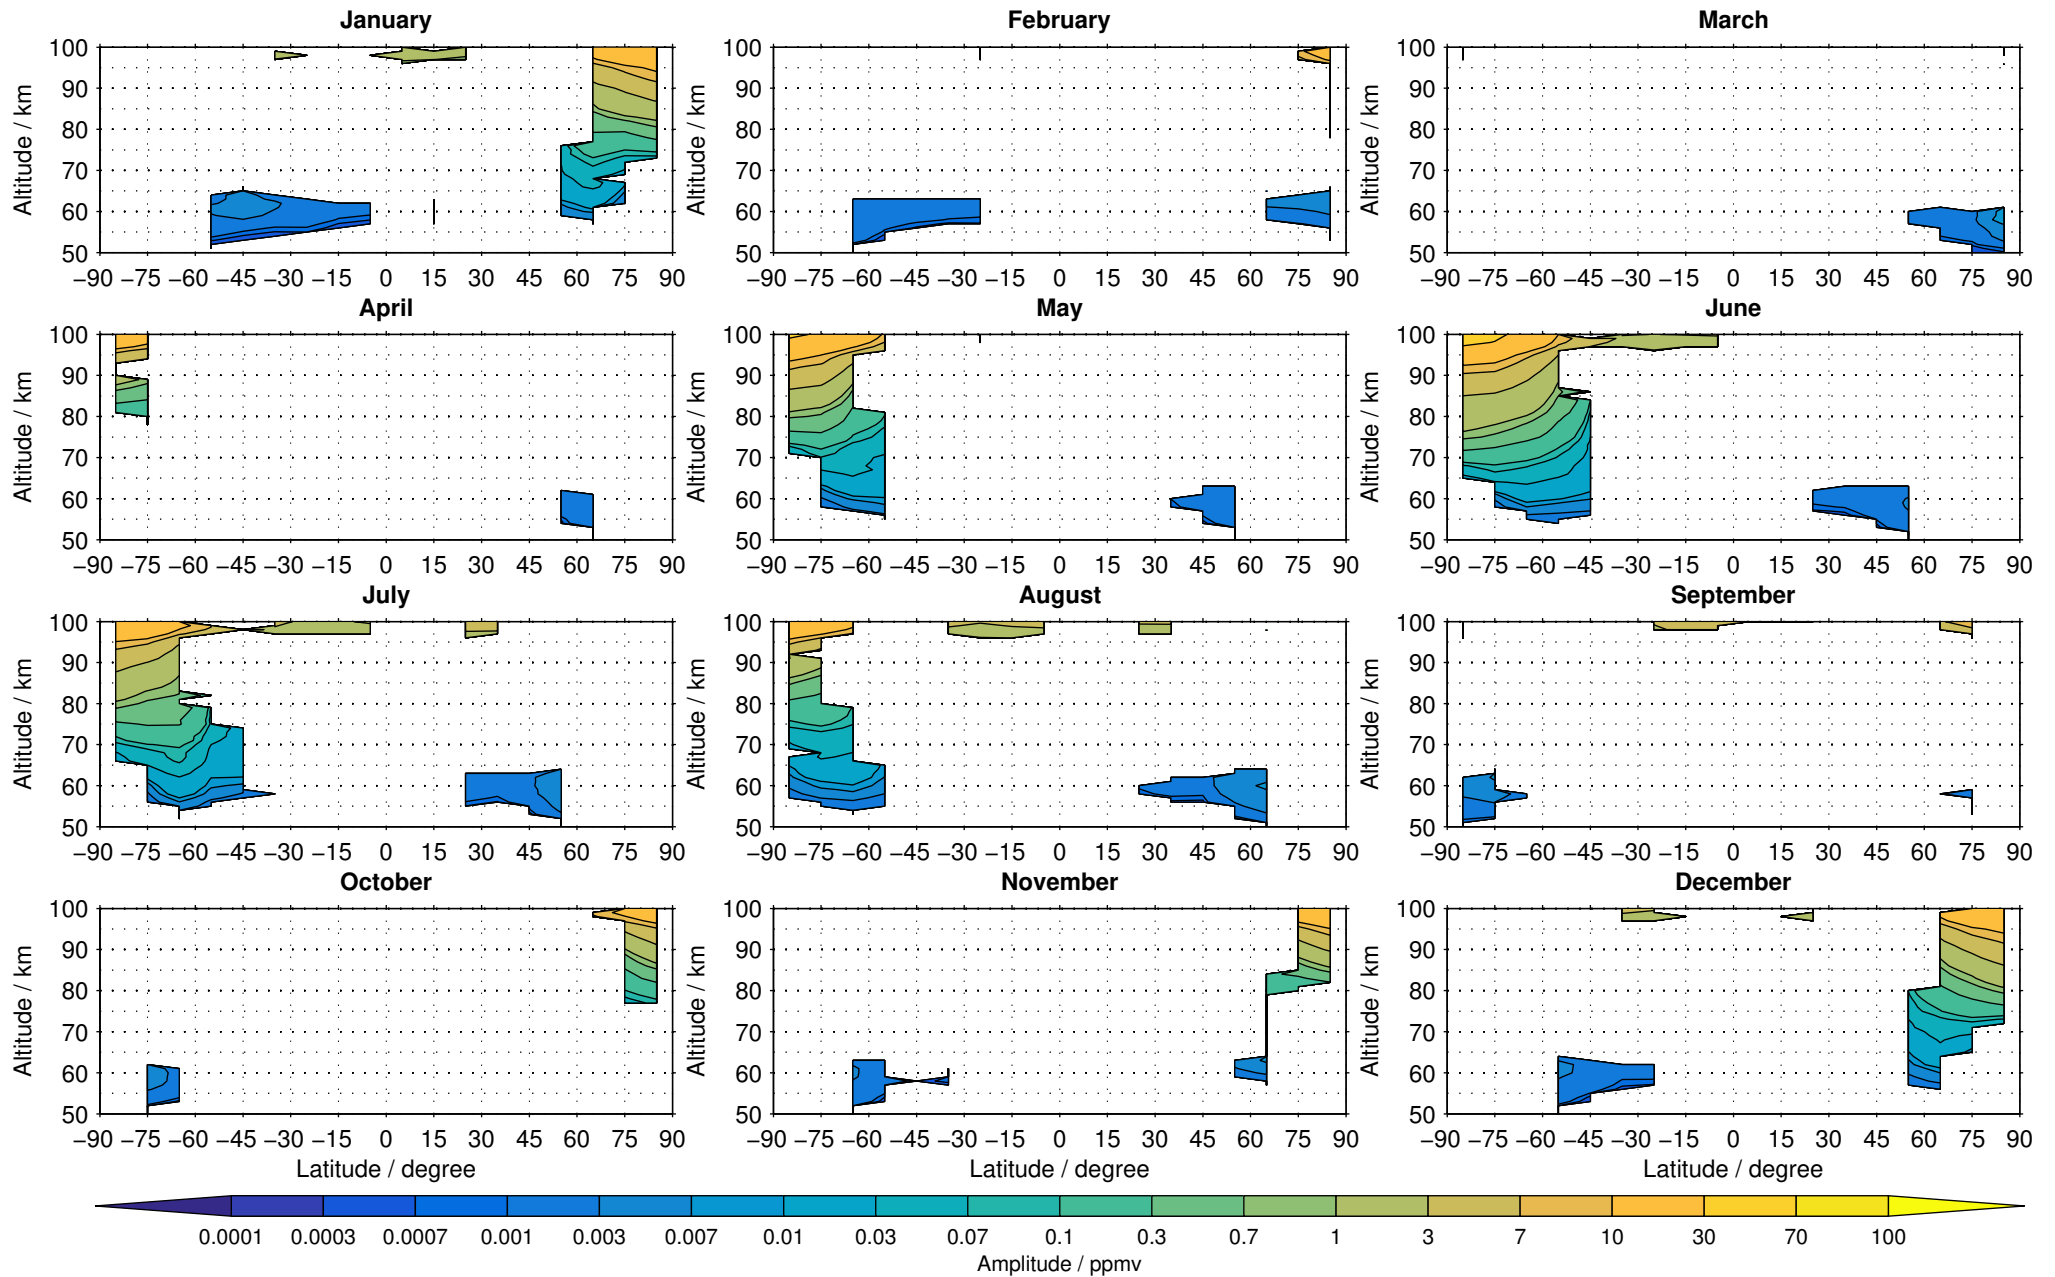

# Envisat/MIPAS (IMKIAA) V5R v521 MA nighttime nitric oxide distribution for 2008

Creation Time:  
11-04-2017  
21:27:42 LT

# Envisat/MIPAS (IMKIAA) V5R v521 MA nighttime nitric oxide distribution for 2009

Creation Time:  
11-04-2017  
21:27:43 LT

# Envisat/MIPAS (IMKIAA) V5R v521 MA nighttime nitric oxide distribution for 2010

Creation Time:  
11-04-2017  
21:27:44 LT

# Envisat/MIPAS (IMKIAA) V5R v521 MA nighttime nitric oxide distribution for 2011

Creation Time:  
11-04-2017  
21:27:45 LT