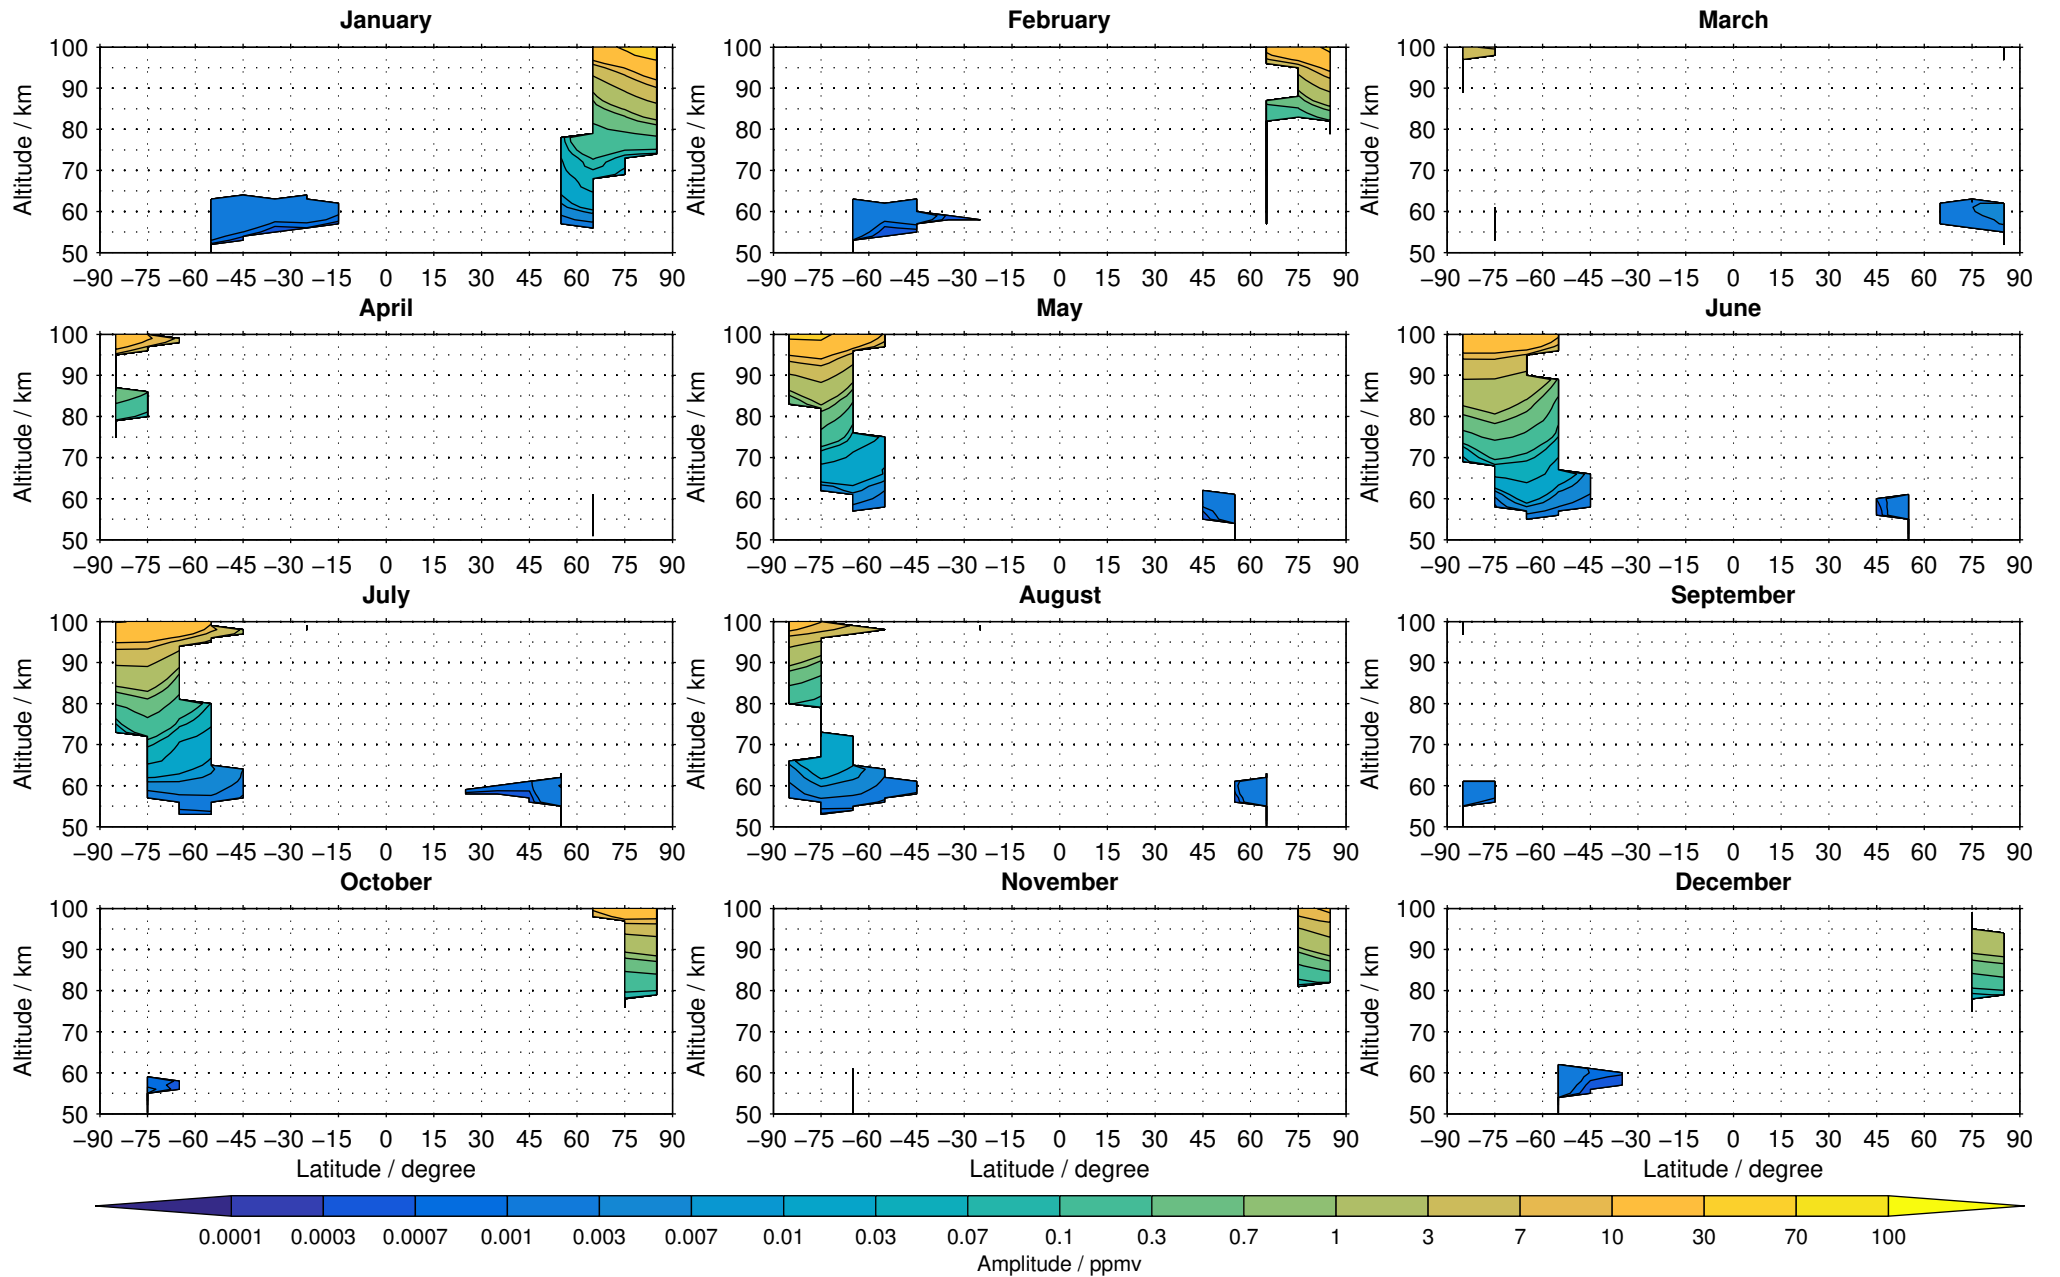

# Envisat/MIPAS (IMKIAA) V5R v521 MA nighttime nitric oxide distribution for 2006

Creation Time:  
11-04-2017  
21:27:40 LT

# Envisat/MIPAS (IMKIAA) V5R v521 MA nighttime nitric oxide distribution for 2007

Creation Time:  
11-04-2017  
21:27:41 LT

# Envisat/MIPAS (IMKIAA) V5R v521 MA nighttime nitric oxide distribution for 2008

Creation Time:  
11-04-2017  
21:27:42 LT