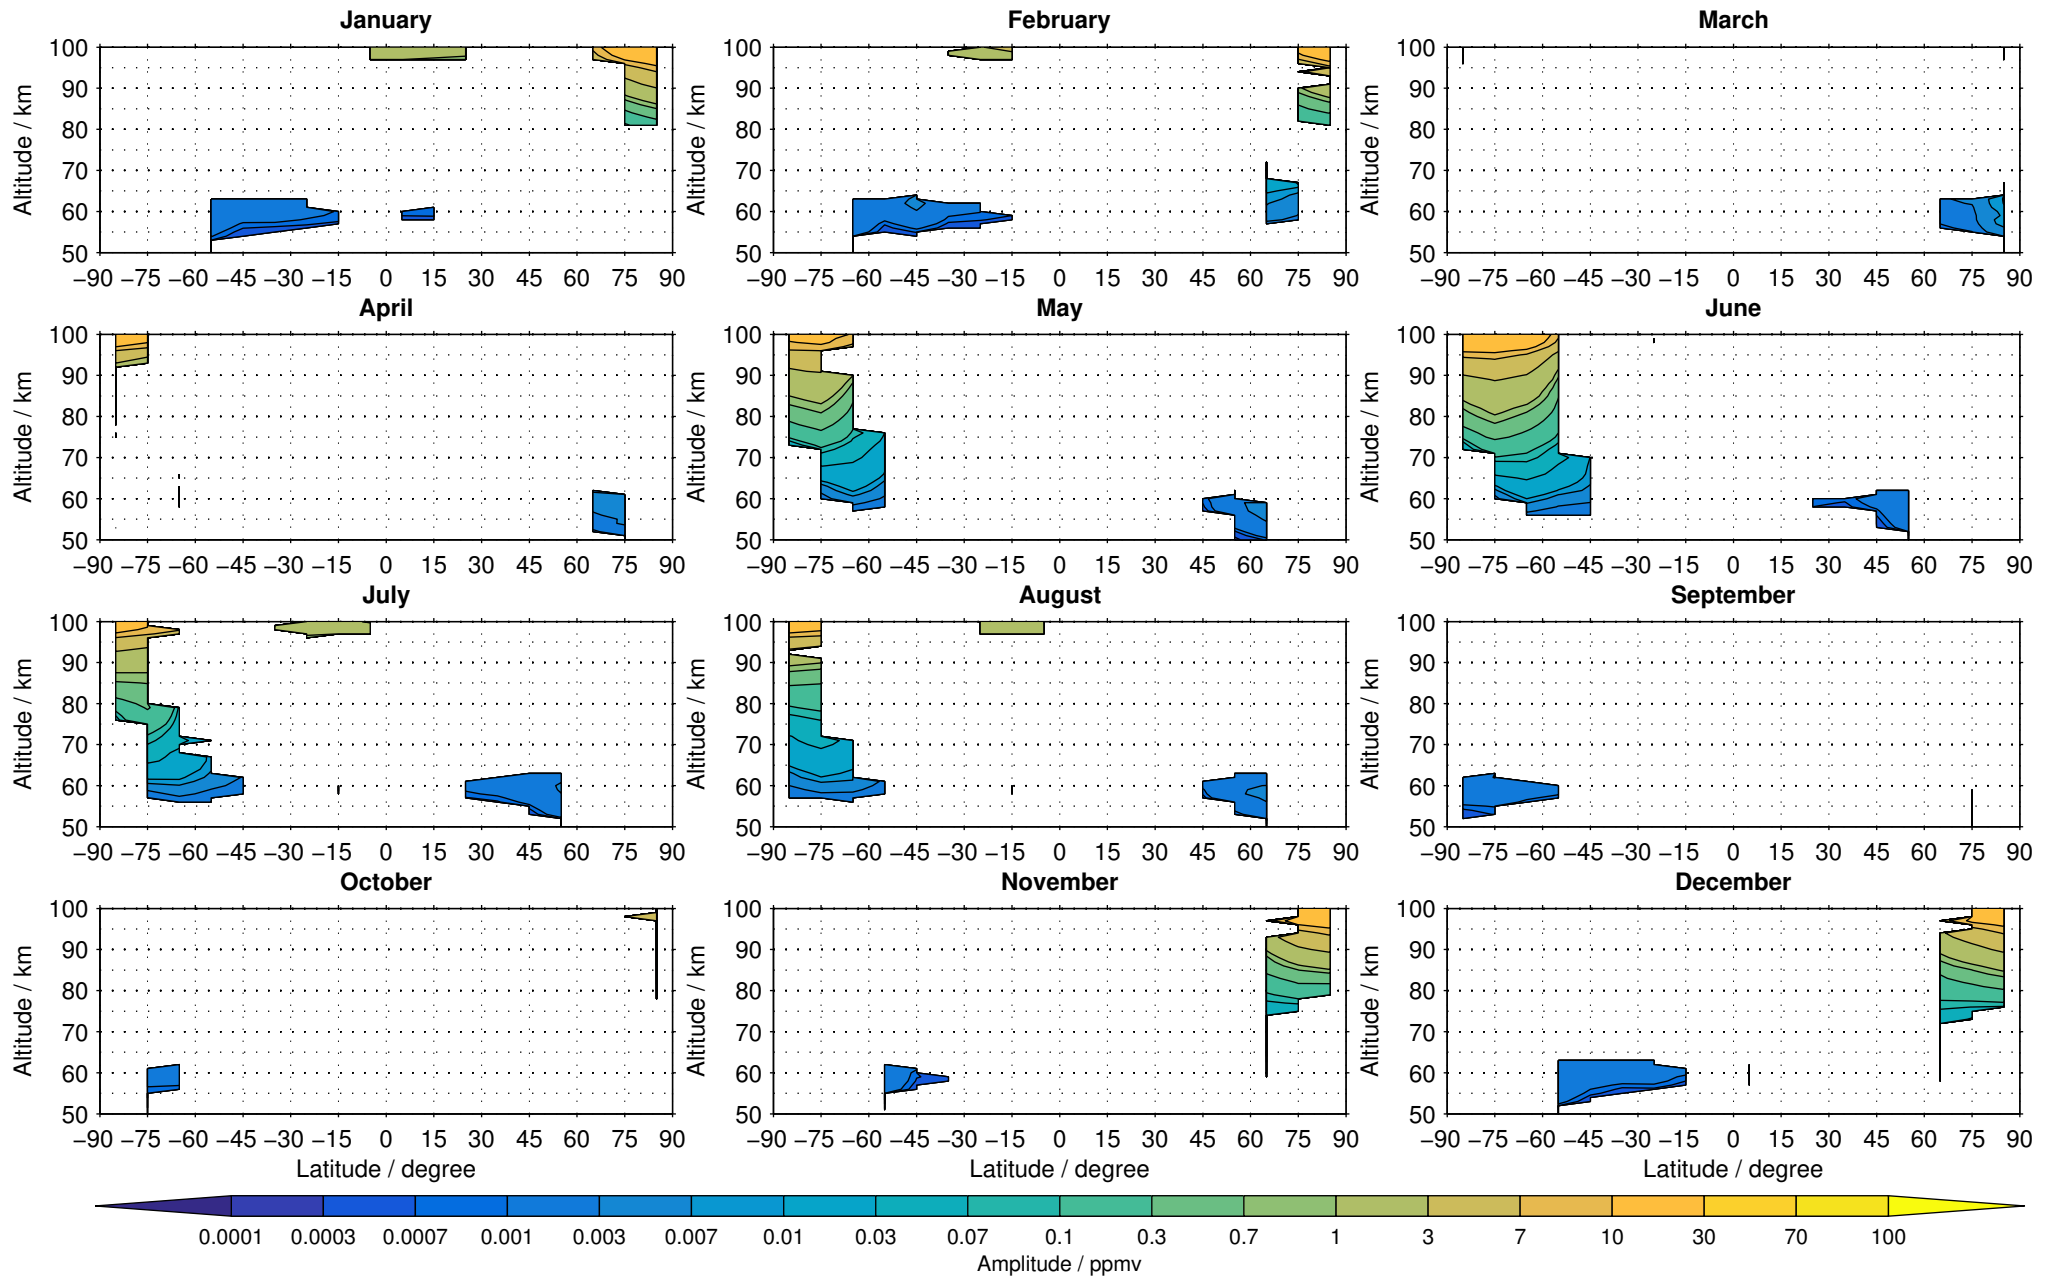

# Envisat/MIPAS (IMKIAA) V5R v521 MA nighttime nitric oxide distribution for 2007

Creation Time:  
11-04-2017  
21:27:41 LT

# Envisat/MIPAS (IMKIAA) V5R v521 MA nighttime nitric oxide distribution for 2008

Creation Time:  
11-04-2017  
21:27:42 LT

# Envisat/MIPAS (IMKIAA) V5R v521 MA nighttime nitric oxide distribution for 2009

Creation Time:  
11-04-2017  
21:27:43 LT

# Envisat/MIPAS (IMKIAA) V5R v521 MA nighttime nitric oxide distribution for 2010

Creation Time:  
11-04-2017  
21:27:44 LT